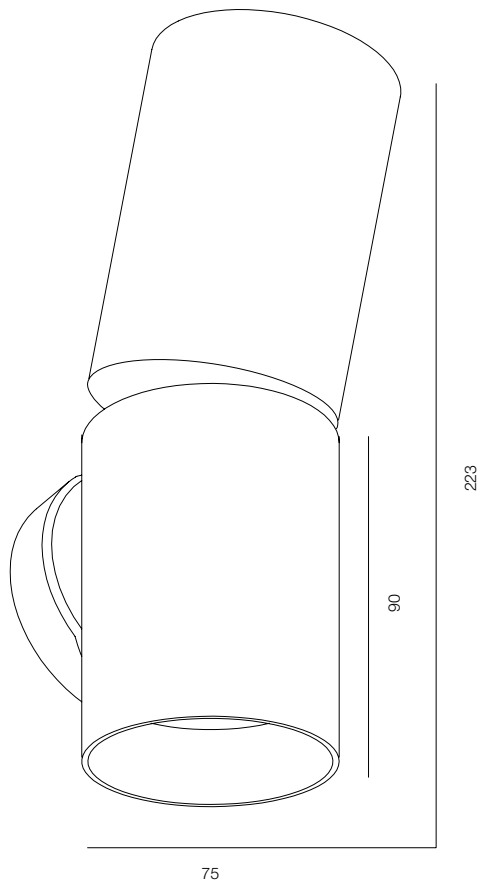

WALL TUBE 75 NODE TWO 220

WALL TUBE 75 NODE TWO

POWER - 14W / OPTIC - SPOT / CCT - 2200K, 2700K / CRI>97 Ra (R9>90) / COMFORT - UGR <19 /
IP40 / 220V (driver included) / CONTROL - DIM 220 / WARRANTY - 5 YEARS

FINISHES: PAINT (white, black) / TITAN (gold) / 100% BRASS (gold, black, pink)