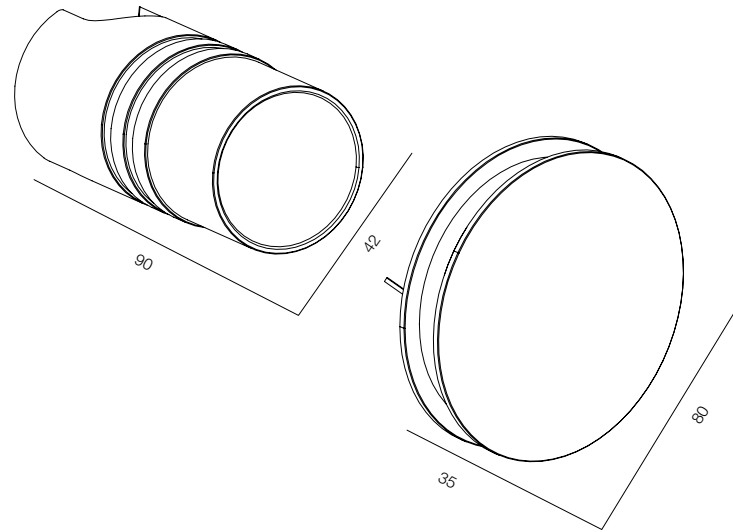

STEP LIGHT SHIM M 2W

STEP LIGHT SHIM

POWER - 1W, 2W / FLOOD / CCT - 2200K / CRI>97 Ra (R9>90) / COMFORT - UGR <19 /
IP65 / 220V (driver included) / CONTROL - NO DIM / WARRANTY - 2 YEARS

FINISHES: TITAN (black)