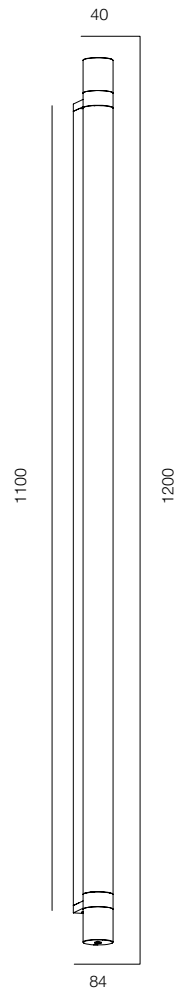

WALL TUBO 40 ROTARY

WALL TUBO ROTARY

POWER - 20W / FLOOD / CCT - 2700K / CRI>97 Ra (R9>90) / COMFORT - UGR <19 / IP40 / 220V (driver included) / CONTROL - DIM BUTTON / WARRANTY - 5 YEARS

FINISHES: 100% BRASS (gold, platinum)