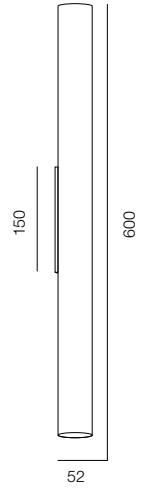

FINISHES: PAINT (white) / TITAN (gold, black)

WALL TUBE 52 TWO 280

WALL TUBE 52 TWO 400

WALL TUBE 52 TWO 600

WALL TUBE 52 TWO 1200

WALL TUBE 52 TWO

POWER - 9W / OPTIC - SPOT / CCT - 2700K / CRI>97 Ra (R9>90) / COMFORT - UGR <19 / IP40 / 220V (driver included) / CONTROL - DIM DALI / WARRANTY - 5 YEARS