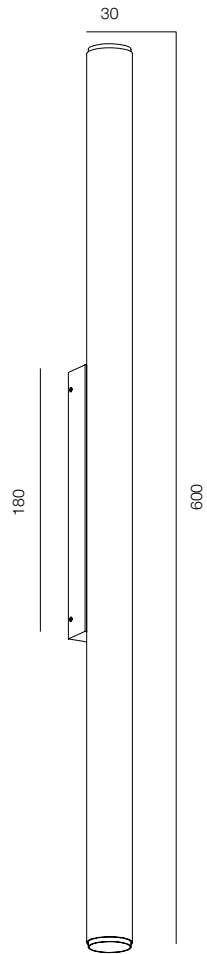

WALL TUBE 30 TWO ZOOM 600 DALI 12W

WALL TUBE 30 TWO ZOOM 600 DALI

POWER - 12W / OPTIC - ZOOM / CCT - 2200K / CRI>97 Ra (R9>90) / COMFORT - UGR <19 / IP40 / 220V (driver included) / CONTROL - DIM DALI / WARRANTY - 5 YEARS

FINISHES: PAINT (white) / TITAN (gold, black)