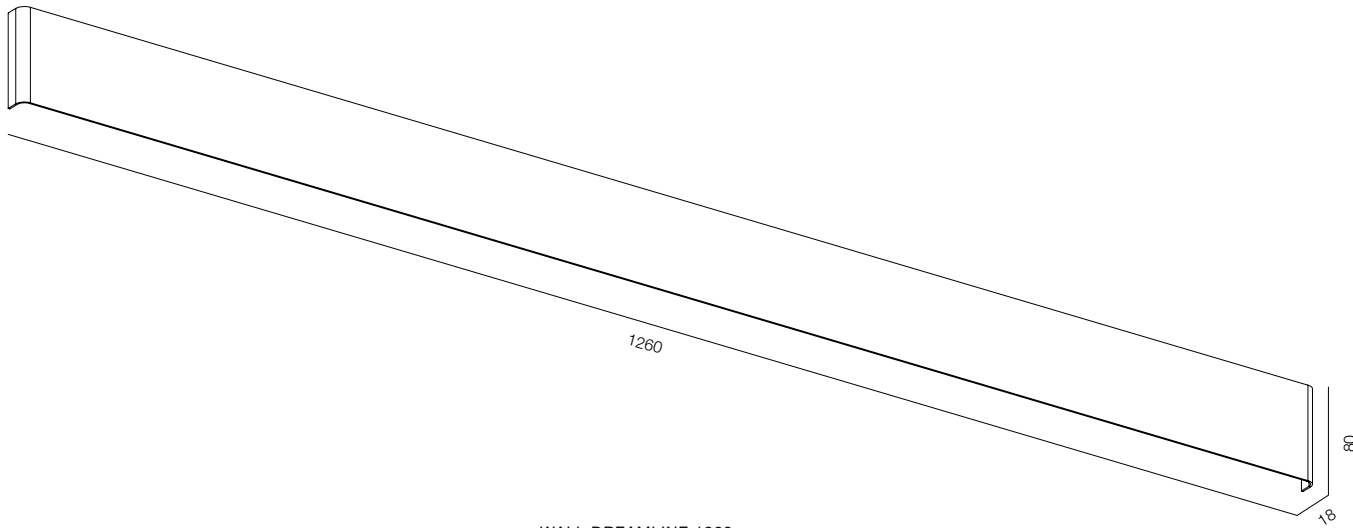

WALL DREAMLINE 1260

WALL DREAMLINE

POWER - 28W / FLOOD / CCT - 2200K / CRI>97 Ra (R9>90) / COMFORT - UGR <19 /
IP40 / 220V (driver included) / CONTROL - DIM DALI / WARRANTY - 5 YEARS

FINISHES: PATINA BRASS / DARK TITAN