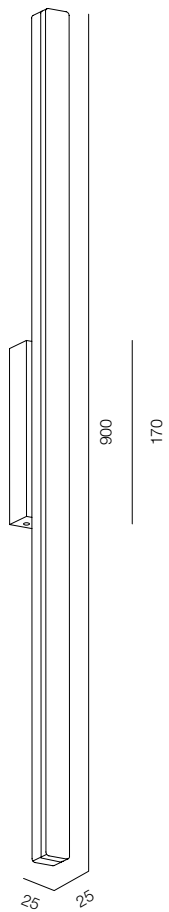

WALL LINE MIRRO FRONT 900

WALL LINE MIRRO FRONT

POWER - 12W, 18W / FLOOD / CCT - 3000K / CRI>97 Ra (R9>90) / COMFORT - UGR <19 /
IP40 / 220V (driver included) / CONTROL - NO DIM / WARRANTY - 5 YEARS

FINISHES: PAINT (white)