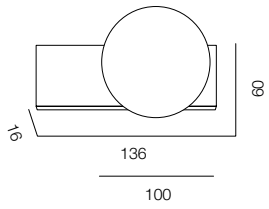

WALL SHAR ONE