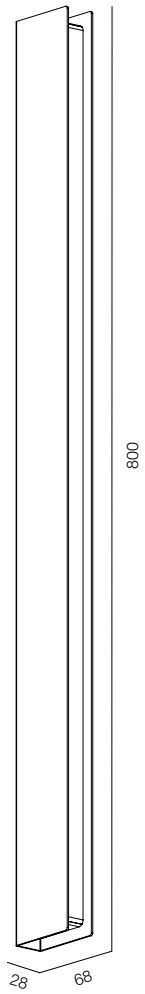

WALL STONE LINE 800

WALL LINE

POWER - 2W, 4W / FLOOD / CCT - 2000K / CRI>97 Ra (R9>90) / COMFORT - UGR <19 / IP40 / 220V (driver included) / CONTROL - DIM DALI / WARRANTY - 5 YEARS

FINISHES: STONE NATURAL & PATINA BRASS