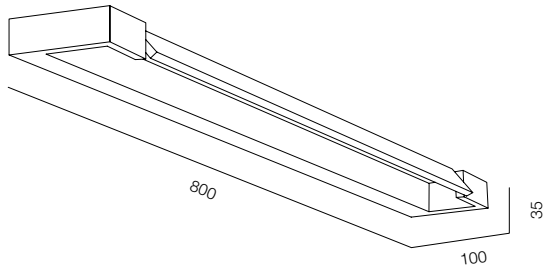

WALL LINE CLIO 80