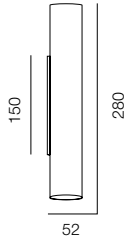

FINISHES: PAINT (white) / TITAN (gold, black)

WALL TUBE 52 TWO 280

WALL TUBE 52 TWO 400

WALL TUBE 52 TWO 600

WALL TUBE 52 TWO 1200

WALL TUBE 52 TWO

POWER - 9W / OPTIC - SPOT / CCT - 2700K / CRI>97 Ra (R9>90) / COMFORT - UGR <19 / IP40 / 220V (driver included) / CONTROL - DIM DALI / WARRANTY - 5 YEARS