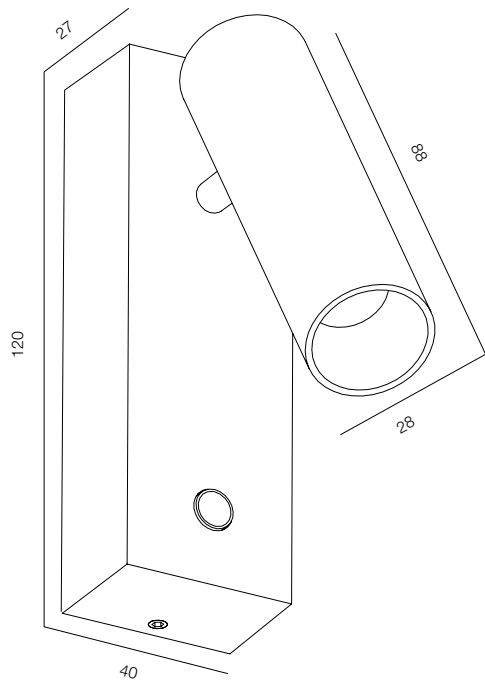

LOCUS NIGHT SQR C28

LOCUS NIGHT SQR C

POWER - 2W / OPTIC - WIDE / CCT - 2200K, 3000K / CRI>97 Ra (R9>90) / COMFORT - UGR <19 /
IP40 / 220V (driver included) / CONTROL - DIM BUTTON / WARRANTY - 5 YEARS

FINISHES: PAINT (white, black) / 100% BRASS (gold, black, platinum)