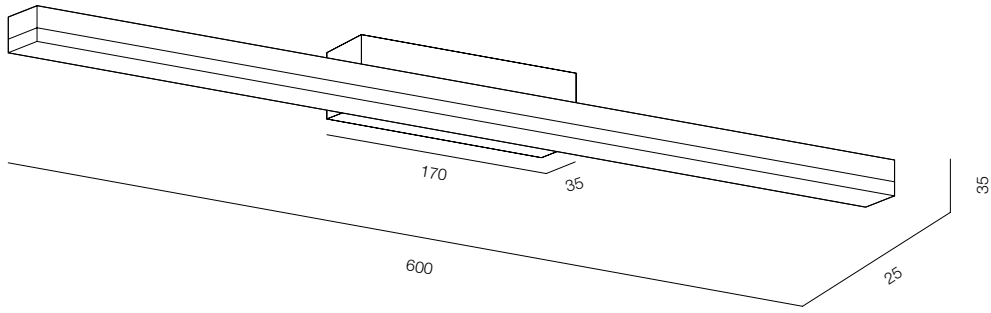

WALL LINE MIRRO DOWN 600