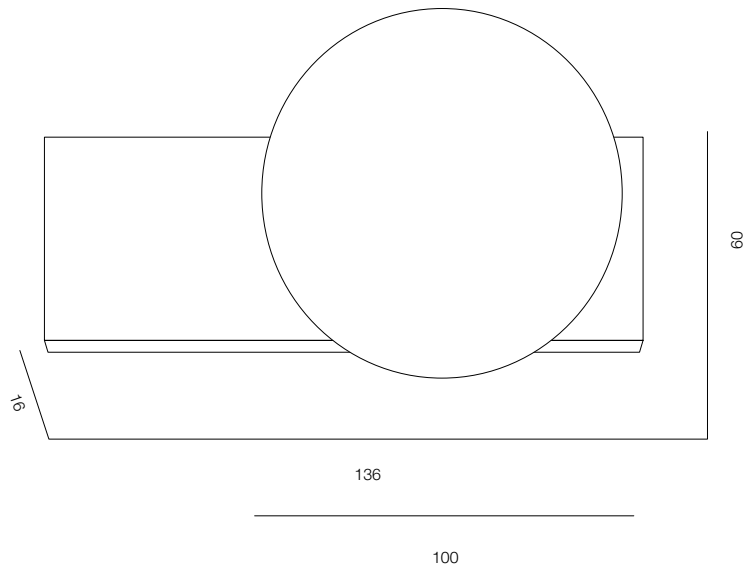

WALL LOOP 90

WALL LOOP 120

WALL LOOP

POWER - 8W, 12W / FLOOD / CCT - 2700K, RED / CRI>97 Ra (R9>90) / COMFORT - UGR <19 /
 IP40 / 220V (driver included) / CONTROL - NO DIM / WARRANTY - 5 YEARS

FINISHES: TITAN (gold, black) / 100% BRASS (gold, black)