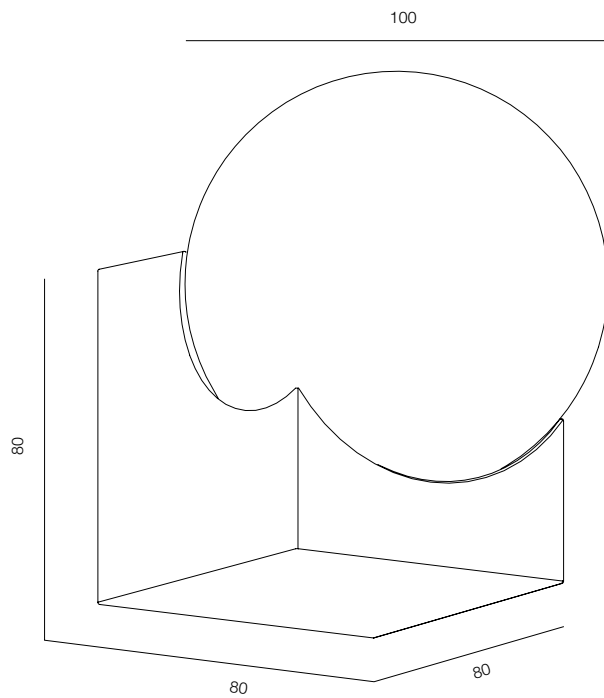

WALL SHAR ONE ALABASTER 100

WALL SHAR ONE ALABASTER

POWER - 4W / FLOOD / CCT - 2200K / CRI>97 Ra (R9>90) / COMFORT - UGR <19 / IP40 / 220V (driver included) / CONTROL - NO DIM / WARRANTY - 5 YEARS

FINISHES: STONE NATURAL / 100% BRASS (gold, black)