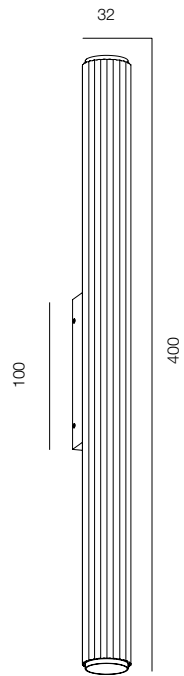

WALL TUBE 30 WAVE TWO ZOOM 400 6W

WALL TUBE 30 WAVE TWO ZOOM 400

POWER - 6W / OPTIC - ZOOM / CCT - 2200K / CRI>97 Ra (R9>90) / COMFORT - UGR <19 /
IP40 / 220V (driver included) / CONTROL - NO DIM / WARRANTY - 5 YEARS

FINISHES: PAINT (white) / TITAN (gold)