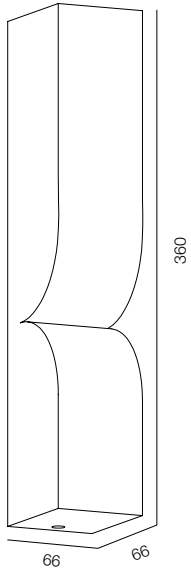

WALL JACK 360