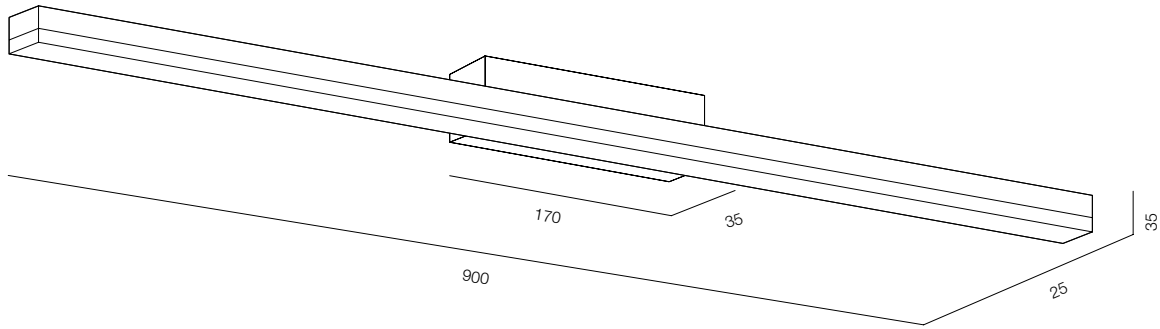

WALL LINE MIRRO DOWN 900

WALL LINE MIRRO DOWN

POWER - 12W, 18W / FLOOD / CCT - 3000K / CRI>97 Ra (R9>90) / COMFORT - UGR <19 / IP40 / 220V (driver included) / CONTROL - NO DIM / WARRANTY - 5 YEARS

FINISHES: PAINT (white)