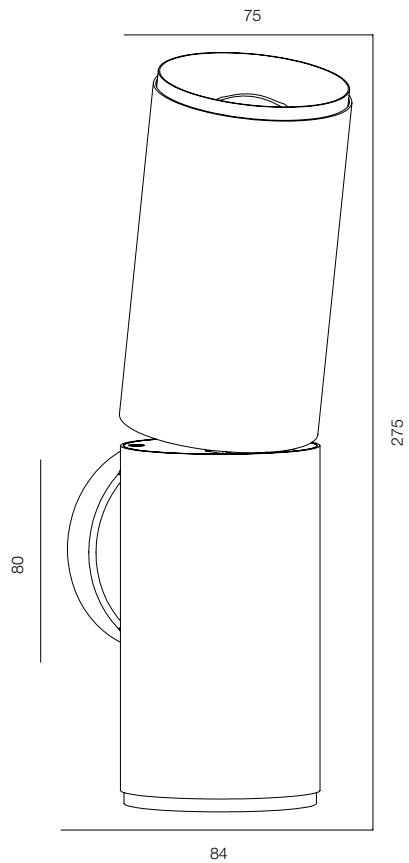

WALL TUBE 80 NODE TWO ZOOM 275

WALL TUBE 80 NODE TWO (ZOOM)

POWER - 14W / OPTIC - ZOOM / CCT - 2200K / CRI>97 Ra (R9>90) / COMFORT - UGR <19 / IP40 / 220V (driver included) / CONTROL - DIM DALI / WARRANTY - 5 YEARS

FINISHES: TITAN (gold, black)