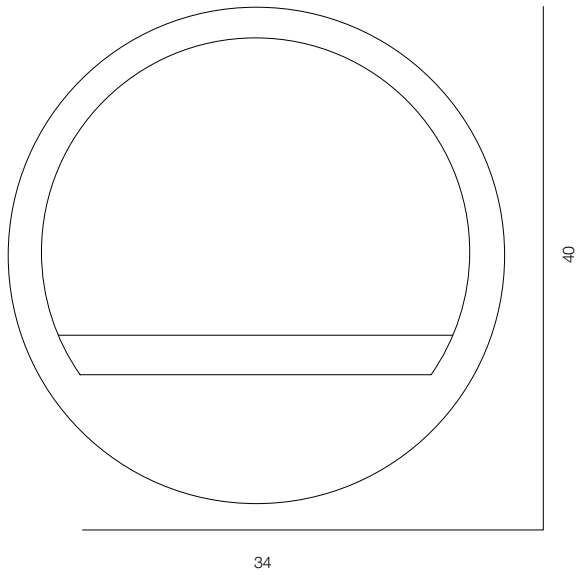

FINISHES: PAINT (white, black) / 100% BRASS (gold, black, pink, platinum)

STEP LIGHT ROTATE 1W

STEP LIGHT ROTATE

POWER - 1W / OPTIC - WIDE / CCT - 2700K / CRI>97 Ra (R9>90) / COMFORT - UGR <19 / IP44 / 220V (driver included) / CONTROL - NO DIM / WARRANTY - 5 YEARS