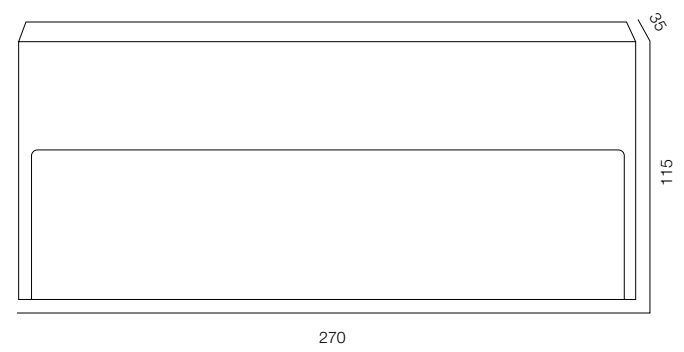

FINISHES: PAINT (grey)

STEP LIGHT SIDEWALK 100

STEP LIGHT SIDEWALK 200

STEP LIGHT SIDEWALK 270

STEP LIGHT SIDEWALK

POWER - 4W / FLOOD / CCT - 2200K, 2700K / CRI>97 Ra (R9>90) / COMFORT - UGR <19 / IP65 / 220V (driver included) / CONTROL - NO DIM / WARRANTY - 2 YEARS