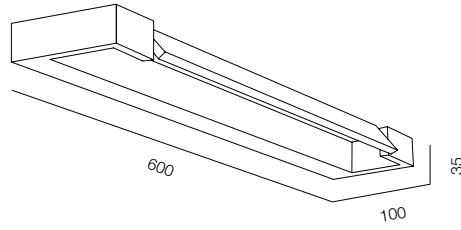

WALL LINE CLIO 60