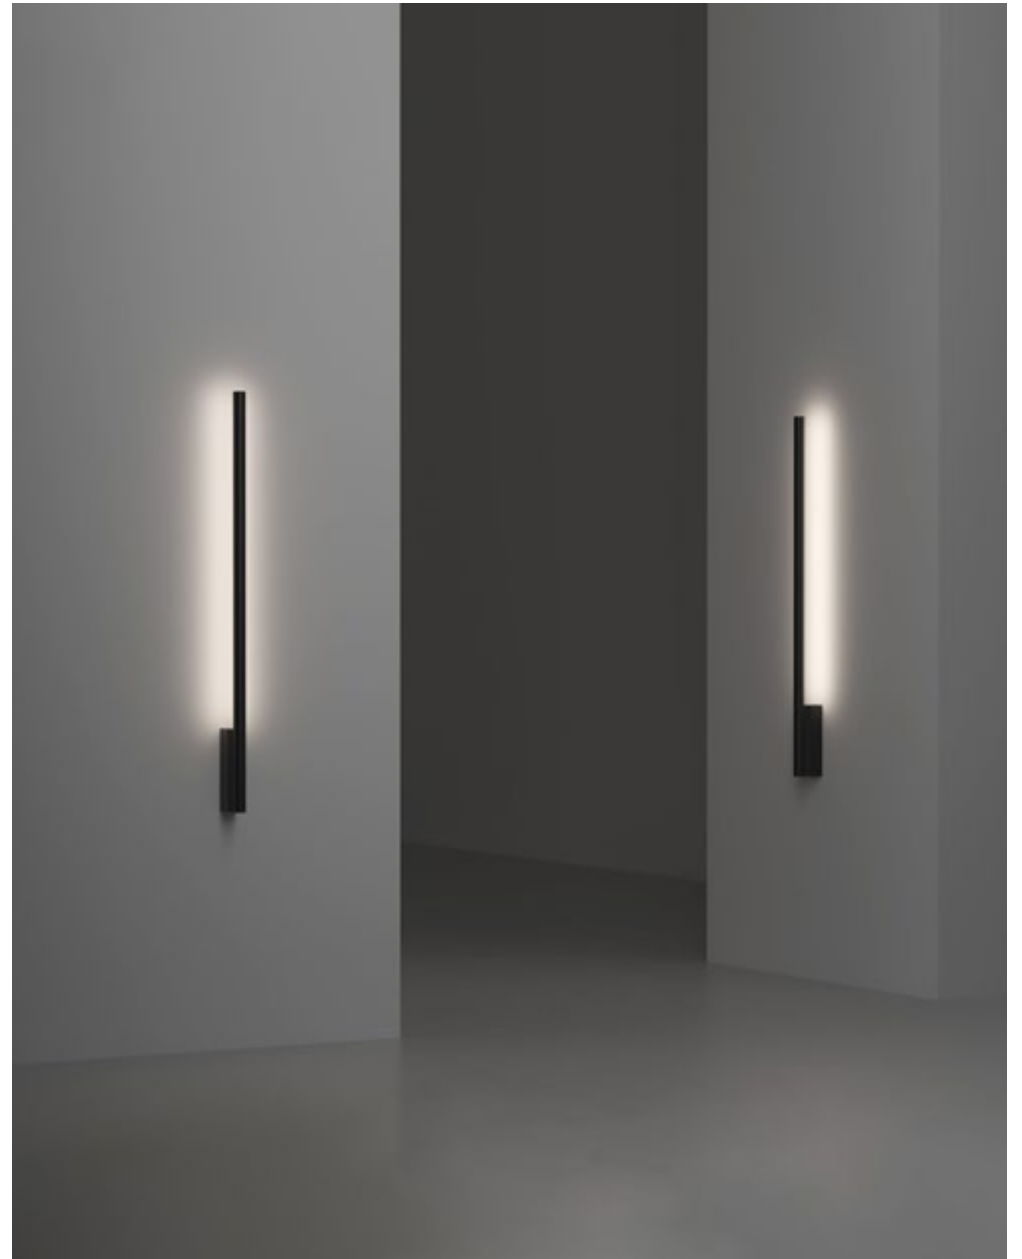

Render by ALFIYA MAN'KINA

WALL STICK 30 ONE PAINT BLACK
Render by ALFIYA MAN'KINA

WALL LINE 70 PAINT BLACK
Render by ALFIYA MAN'KINA

WALL BRIDGELIGHT 100% BRASS GOLD
Render by ALFIYA MAN'KINA

WALL MIRROLAMP FRONT PAINT WHITE
Render by ALFIYA MAN'KINA