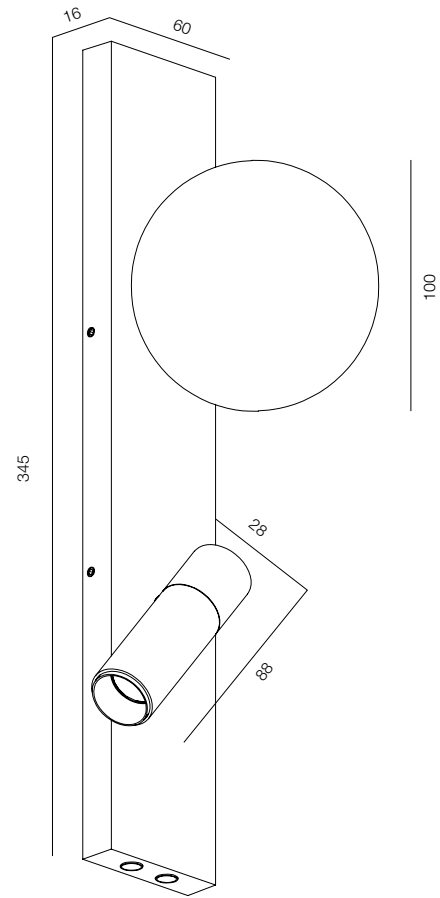

LOCUS NIGHT SHAR ZOOM

LOCUS NIGHT SHAR

POWER - 6W / OPTIC - WIDE & FLOOD, ZOOM & FLOOD / CCT - 2200K / CRI>97 Ra (R9>90) / COMFORT - UGR <19 / IP40 / 220V (driver included) / CONTROL - DIM BUTTON / WARRANTY - 5 YEARS

FINISHES: PAINT (white, black) / 100% BRASS (gold, black)