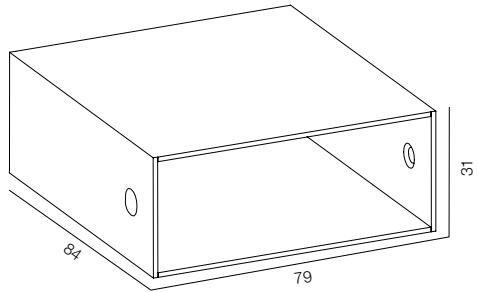

FINISHES: PAINT (grey)

STEP LIGHT SLIT 80

STEP LIGHT SLIT 160

STEP LIGHT SLIT

POWER - 3W, 6W / FLOOD / CCT - 2200K / CRI>97 Ra (R9>90) / COMFORT - UGR <19 /
 IP65 / 220V (driver included) / CONTROL - NO DIM / WARRANTY - 2 YEARS