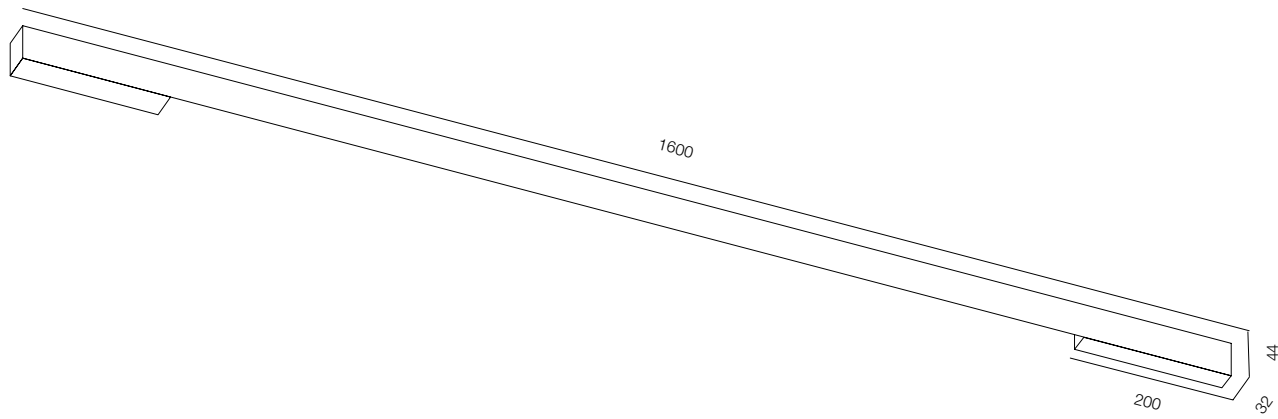

WALL LINE BRIDGELIGHT 160

WALL LINE BRIDGELIGHT

POWER - 16W / FLOOD / CCT - 2200K / CRI>97 Ra (R9>90) / COMFORT - UGR <19 /
IP40 / 220V (driver included) / CONTROL - DIM DALI / WARRANTY - 5 YEARS

FINISHES: 100% BRASS (gold, black)