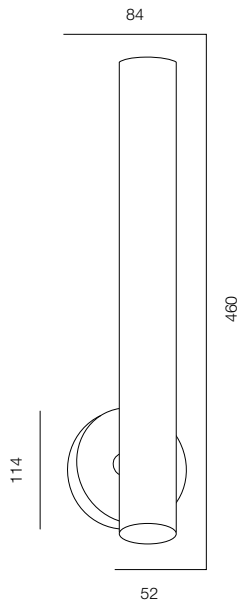

FINISHES: 100% BRASS (gold, platinum)

WALL TUBE 52 PIPE ONE

WALL TUBE 52 PIPE TWO

WALL TUBE 52 PIPE

POWER - 5W, 10W / OPTIC - SPOT / CCT - 2200K / CRI>97 Ra (R9>90) / COMFORT - UGR <19 / IP40 / 220V (driver included) / CONTROL - DIM DALI / WARRANTY - 5 YEARS