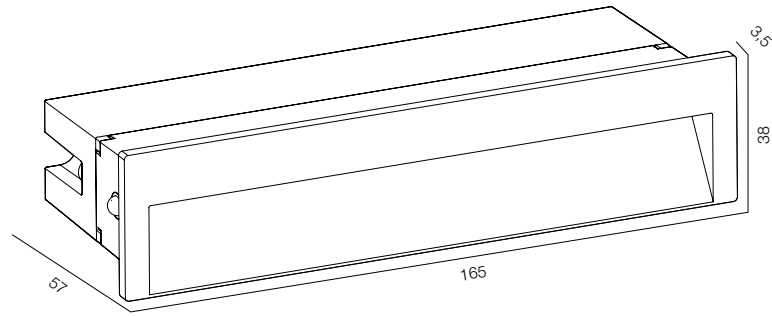

STEP LIGHT SLIT 80

STEP LIGHT SLIT 160

STEP LIGHT SLIT

POWER - 3W, 6W / FLOOD / CCT - 2200K / CRI>97 Ra (R9>90) / COMFORT - UGR <19 /
IP65 / 220V (driver included) / CONTROL - NO DIM / WARRANTY - 2 YEARS

FINISHES: PAINT (grey)