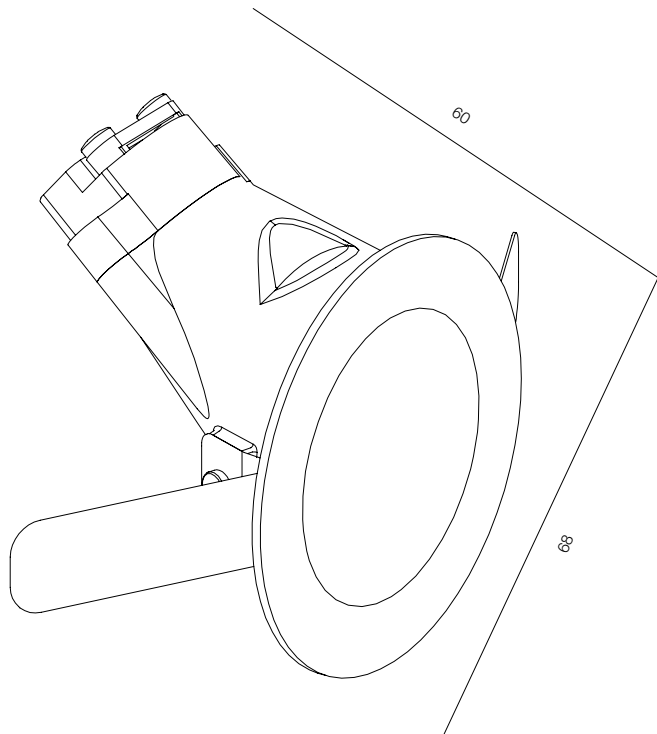

STEP LIGHT RV 2W

STEP LIGHT RV

POWER - 2W / OPTIC - MEDIUM / CCT - 2700K / CRI>97 Ra (R9>90) / COMFORT - UGR <19 / IP44 / 220V (driver included) / CONTROL - NO DIM / WARRANTY - 5 YEARS

FINISHES: PAINT (white, black)