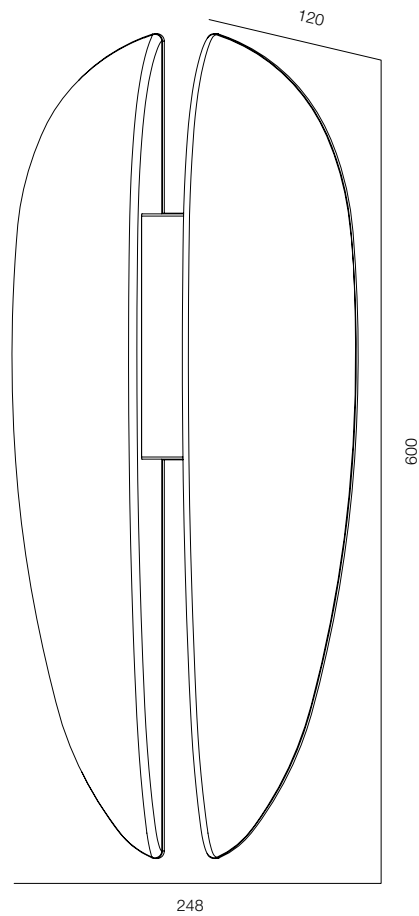

WALL STONE WINGS 600

WALL WINGS

POWER - 16W, 20W / FLOOD / CCT - 2000K / CRI>97 Ra (R9>90) / COMFORT - UGR <19 / IP40 / 220V (driver included) / CONTROL - NO DIM / WARRANTY - 5 YEARS

FINISHES: STONE NATURAL