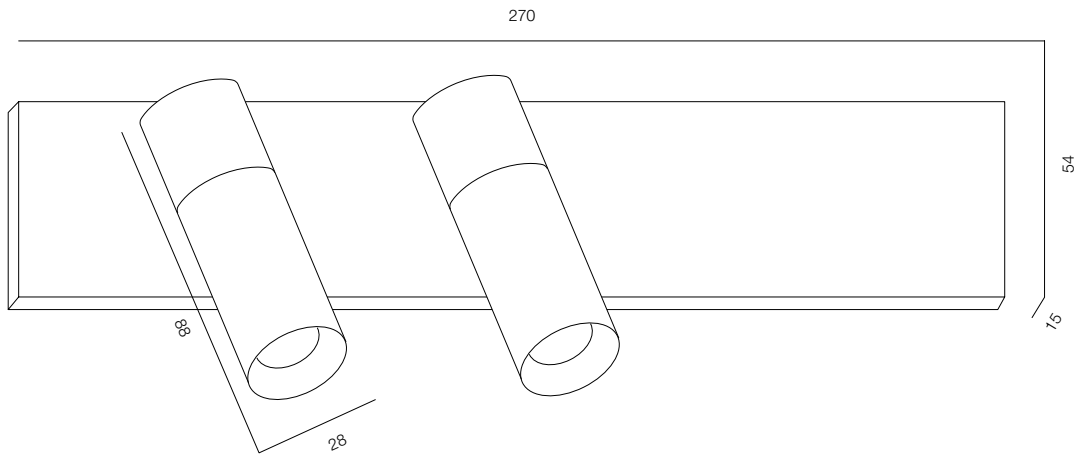

LOCUS NIGHT LINE DUO C 270

LOCUS NIGHT LINE DUO C

POWER - 4W / OPTIC - ZOOM / CCT - 2200K / CRI>97 Ra (R9>90) / COMFORT - UGR <19 /
IP40 / 220V (driver included) / CONTROL - DIM BUTTON / WARRANTY - 5 YEARS

FINISHES: PAINT (white, black)