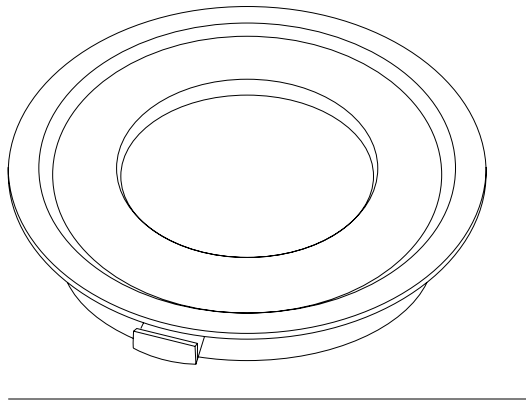

57

STEP LIGHT SLIM