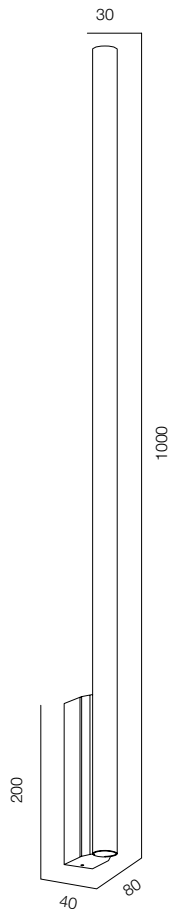

WALL STICK 30 ONE 1000

WALL STICK 30 ONE

POWER - 10W / FLOOD / CCT - 2200K / CRI>97 Ra (R9>90) / COMFORT - UGR <19 / IP40 / 220V (driver included) / CONTROL - NO DIM / WARRANTY - 5 YEARS

FINISHES: PAINT (black) / TITAN (gold)