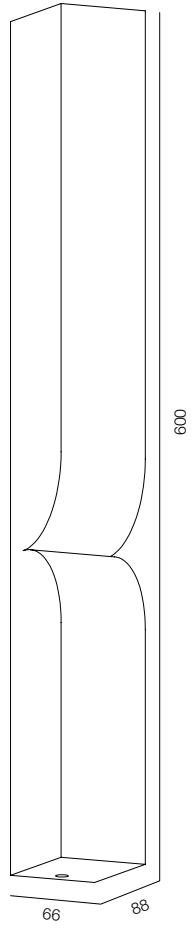

WALL JACK 600

WALL JACK

POWER - 6W, 10W / FLOOD / CCT - 3000K / CRI>97 Ra (R9>90) / COMFORT - UGR <19 /
IP40 / 220V (driver included) / CONTROL - DIM DALI / WARRANTY - 5 YEARS

FINISHES: STONE NATURAL