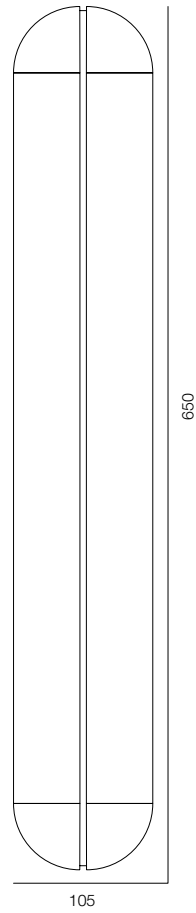

WALL HENGE 650

WALL HENGE

POWER - 15W, 20W / FLOOD / CCT - 3000K / CRI>97 Ra (R9>90) / COMFORT - UGR <19 / IP40 / 220V (driver included) / CONTROL - DIM DALI / WARRANTY - 5 YEARS

FINISHES: STONE NATURAL