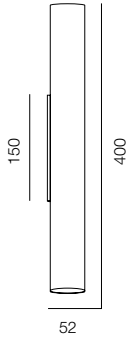

FINISHES: PAINT (white) / TITAN (gold, black)

WALL TUBE 52 TWO 280

WALL TUBE 52 TWO 400

WALL TUBE 52 TWO 600

WALL TUBE 52 TWO 1200

WALL TUBE 52 TWO

POWER - 9W / OPTIC - SPOT / CCT - 2700K / CRI>97 Ra (R9>90) / COMFORT - UGR <19 / IP40 / 220V (driver included) / CONTROL - DIM DALI / WARRANTY - 5 YEARS