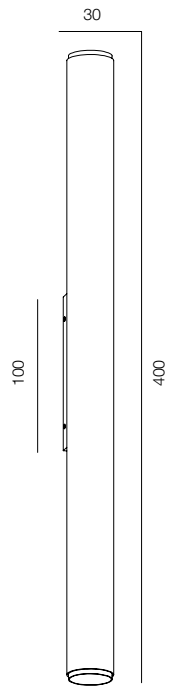

GOOD DESIGN, CHICAGO
2020, 2021

DESIGNED AND MADE
IN RUSSIA, MOSCOW
2022

GOLDEN PHOTON, MOSCOW
2021, 2023

ADD AWARDS, ST. PETERSBURG
2021

ELLE DECORATION, MOSCOW
2020

INDEX

WALL TUBE 30 TWO ZOOM 400	7	WALL LINE BRIDGELIGHT	69	LOCUS NIGHT COBRA	131
WALL TUBE 30 TWO ZOOM 600 DALI	9	WALL LINE CLIO	71	LOCUS NIGHT BOOK	133
WALL TUBE 30 DUO DALI	11	WALL LINE MIRRO FRONT	73		
WALL TUBE 52 TWO	13	WALL LINE MIRRO DOWN	75	LOCUS NIGHT LINE C	135
WALL TUBE 52 DUO	15	WALL DREAMLINE	77	LOCUS NIGHT LINE DUO C	137
				LOCUS NIGHT LINE SQR	139
WALL TUBE 30 SIX TWO ZOOM 400	17	WALL GLOW	79		
WALL TUBE 30 SIX TWO ZOOM 600	19	WALL DUNA	81	LOCUS NIGHT SHAR	141
WALL TUBE 30 SIX DUO	21	WALL LOOP	83	LOCUS NIGHT SCROLL	143
WALL TUBE 52 SIX TWO	23				
WALL TUBE 52 SIX TWO ZOOM	25	WALL SHAR ONE ALABASTER	85	STEP LIGHT SLIM	145
		WALL SHAR MARSO	87	STEP LIGHT MIRO	147
WALL TUBE 30 WAVE TWO ZOOM 400	27	WALL PERFORATO	89	STEP LIGHT SV	149
WALL TUBE 30 WAVE ZOOM 600 DALI	29	WALL DISCO ALABASTRO	91	STEP LIGHT CLICK	151
WALL TUBE 30 WAVE DUO	31	WALL MOON	93	STEP LIGHT ROTATE	153
WALL TUBE 52 WAVE TWO	33	WALL JACK	95	STEP LIGHT RV	155
		WALL HENGE	97	STEP LIGHT GO	157
WALL TUBO 30 SOFT	35	WALL FLUTTO ALABASTRO	99	STEP LIGHT BAR	159
WALL TUBO ROTARY	37	WALL WINGS	101	STEP LIGHT SLOT	161
WALL TUBE 52 PIPE	39	WALL LINE	103	STEP LIGHT NAPOLEON	163
WALL TUBE 60 FLUTTO	41	WALL BELMONDO	105	STEP LIGHT COIL	165
WALL TUBE 64 STRIPES	43			STEP LIGHT EGG	167
		WALL SHAR TWO ALABASTRO	107	STEP LIGHT SHIM	169
WALL TUBE 75 NODE ONE	45	WALL SHAR	109	STEP LIGHT SLICE	171
WALL TUBE 75 NODE TWO	47	WALL SHAR SHINE	111	STEP LIGHT SMOOTH	173
WALL TUBE 80 NODE ONE (ZOOM)	49			STEP LIGHT O	175
WALL TUBE 80 NODE TWO (ZOOM)	51	WALL FREELIGHT	113	STEP LIGHT PORT	177
WALL TUBE 26 SQR	53			STEP LIGHT TARS	179
		WALL PIANOFORTE	115	STEP LIGHT SLIT	181
WALL STICK 6 SQR	55	WALL PIANOFORTE TASTO	117		
WALL STICK 15	57	WALL PIANOFORTE QUARTZ	119	STEP LIGHT MARKER	183
WALL STICK 15 TWIG	59			STEP LIGHT BRICK R	185
WALL STICK 30 ONE	61	LOCUS NIGHT RND R	121	STEP LIGHT LOL	187
WALL STICK 30 DUO	63	LOCUS NIGHT RND R ZOOM	123	STEP LIGHT SIDEWALK	189
		LOCUS NIGHT SQR R	125	STEP LIGHT MATUS	191
WALL LINE 52	65	LOCUS NIGHT RND C	127	STEP LIGHT BRICK C	193
WALL LINE 70	67	LOCUS NIGHT SQR C	129	STEP LIGHT CANYON	195