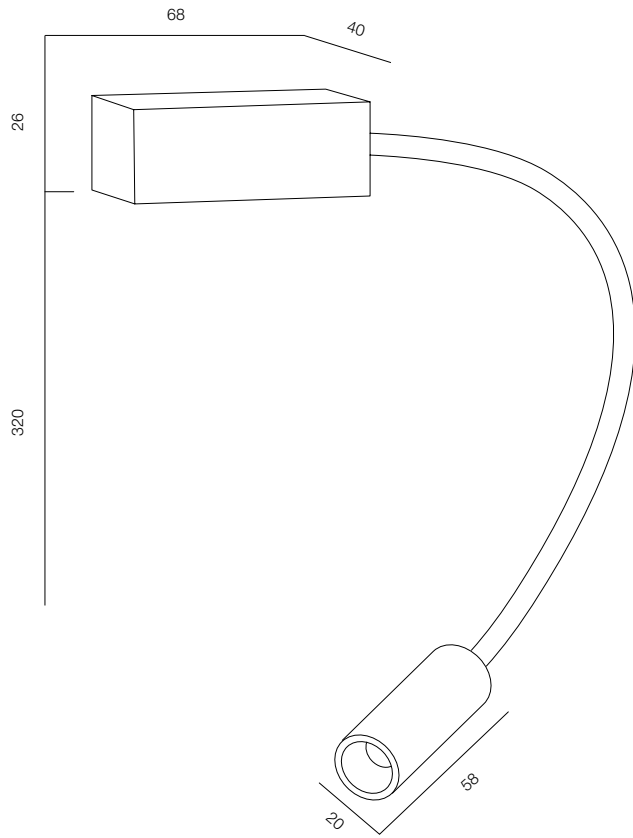

LOCUS NIGHT BOOK 2W

LOCUS NIGHT COBRA

POWER - 2W / OPTIC - SPOT / CCT - 2200K, 3000K / CRI>97 Ra (R9>90) / COMFORT - UGR <19 / IP40 / 220V (driver included) / CONTROL - DIM BUTTON / WARRANTY - 5 YEARS

FINISHES: PAINT (white, black) / 100% BRASS (gold, black)