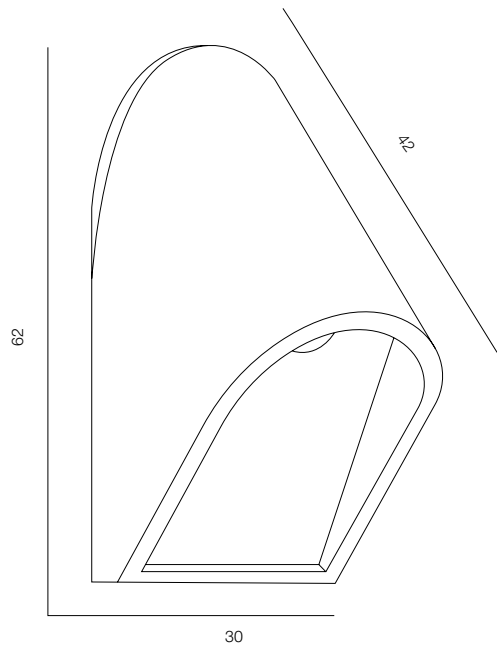

STEP LIGHT MIRO 3W

STEP LIGHT MIRO

POWER - 3W / OPTIC - MEDIUM / CCT - 2200K, 2700K / CRI>97 Ra (R9>90) / COMFORT - UGR <19 /
IP65 / 220V (driver included) / CONTROL - NO DIM / WARRANTY - 2 YEARS

FINISHES: PAINT (white, grey, black)