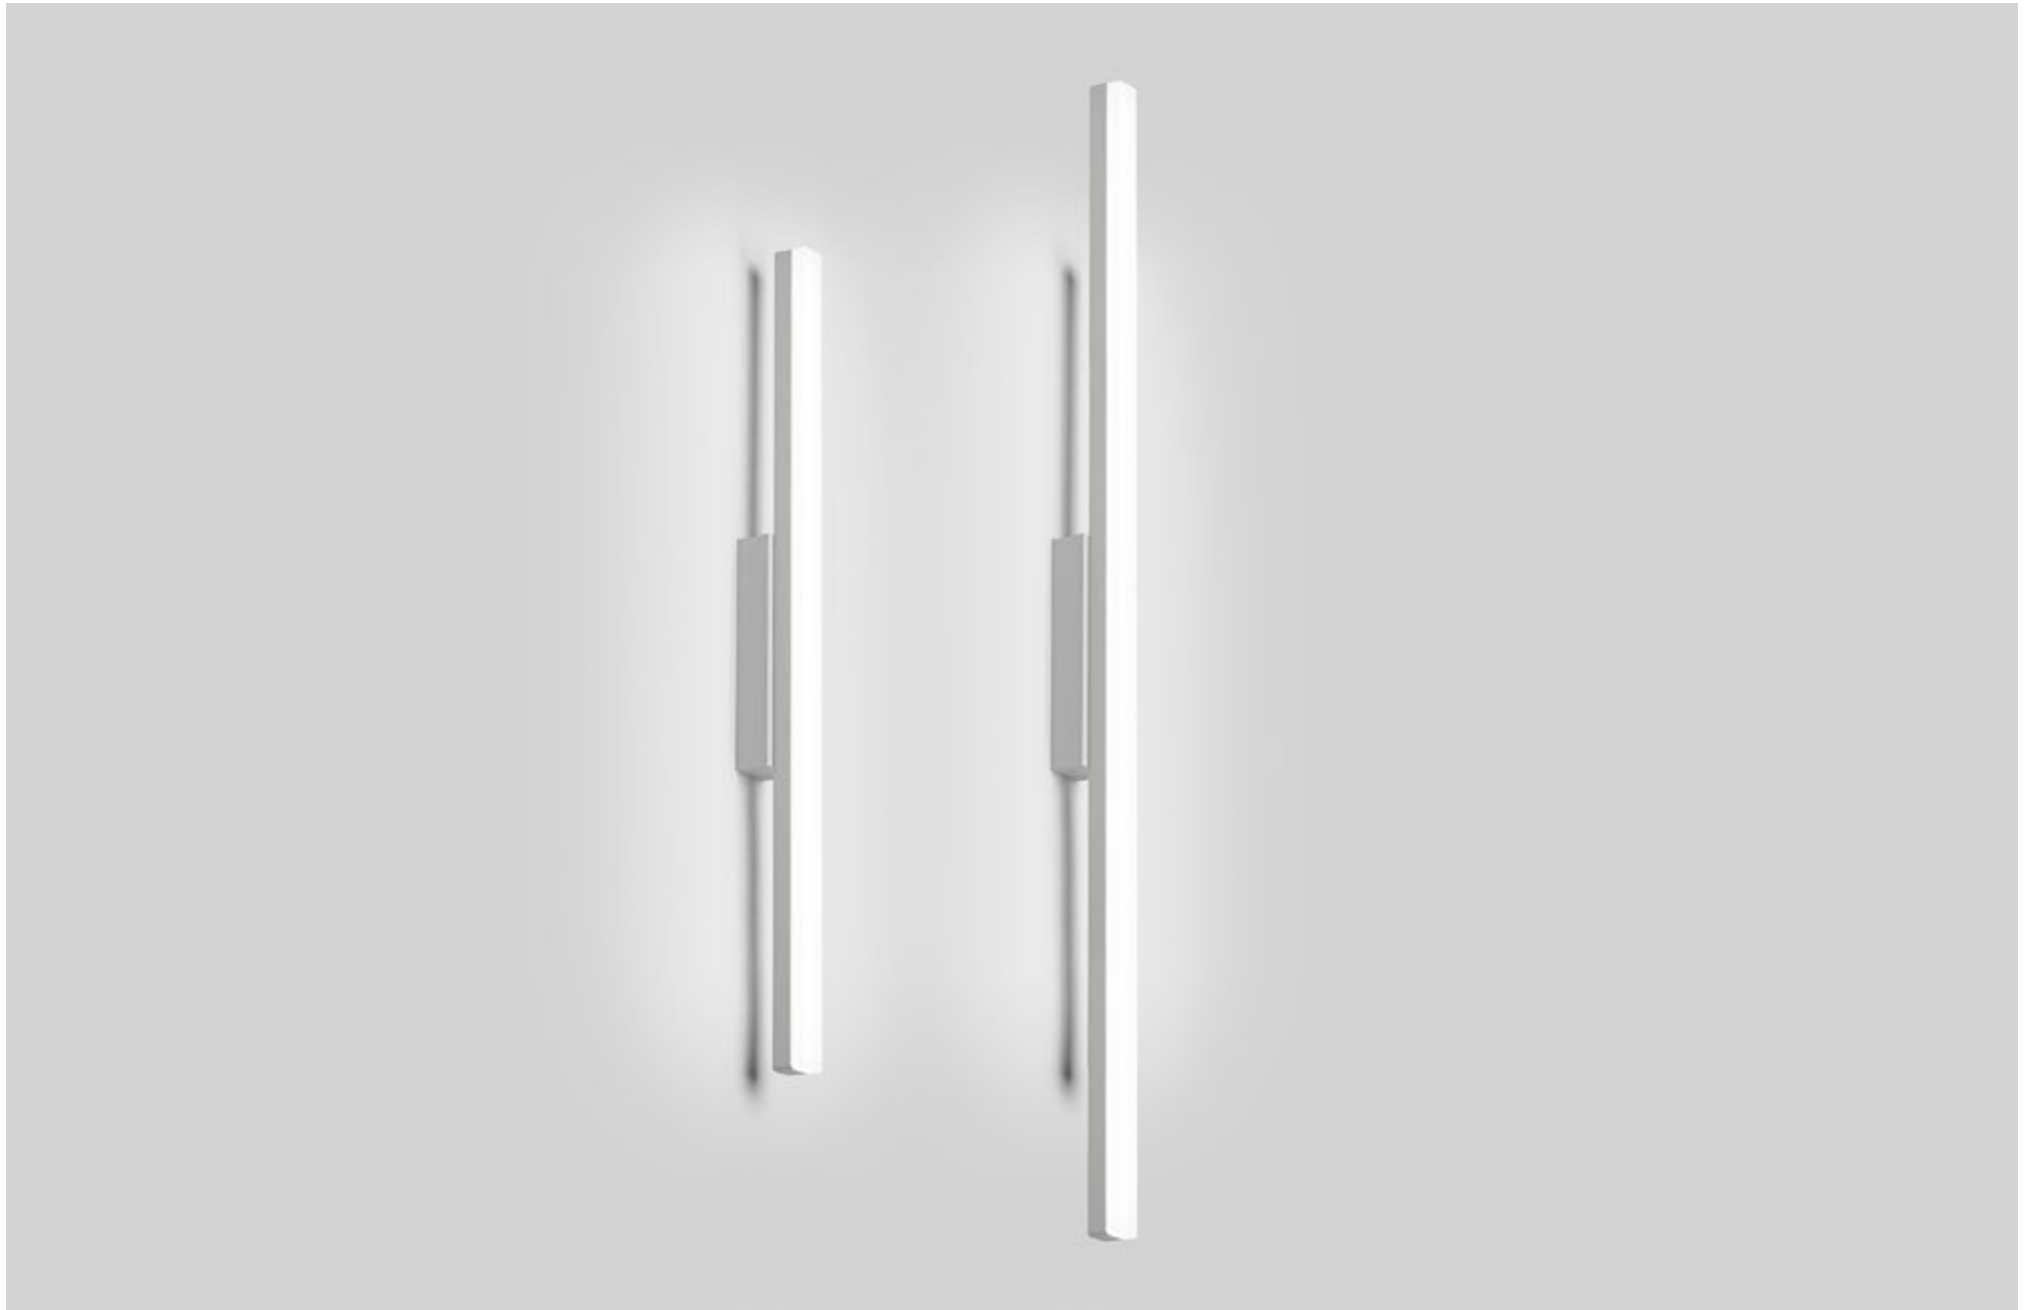

FINISHES: PAINT (white, black) / TITAN (white, black, pink, platinum) / 100% BRASS (gold, black)

WALL LINE MIRRO FRONT 600

WALL LINE MIRRO FRONT 900

WALL LINE MIRRO FRONT

POWER - 12W, 18W / FLOOD / CCT - 3000K / CRI>97 Ra (R9>90) / COMFORT - UGR <19 /
IP40 / 220V (driver included) / CONTROL - NO DIM / WARRANTY - 5 YEARS