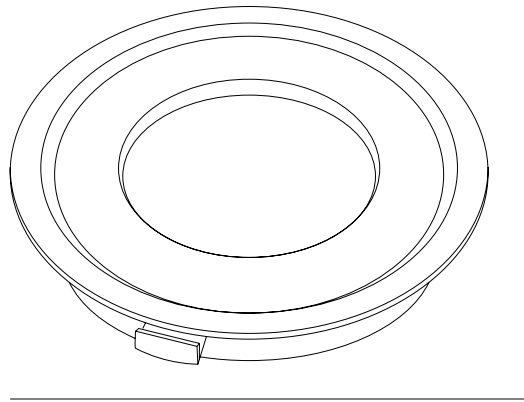

57

STEP LIGHT SLIM RGB

STEP LIGHT SLIM

POWER - 1W / FLOOD / CCT - 3000K, RGB / CRI>97 Ra (R9>90) / COMFORT - UGR <19 / IP54 / 24V (driver included) / CONTROL - NO DIM / WARRANTY - 2 YEARS

FINISHES: STAINLESS STEEL