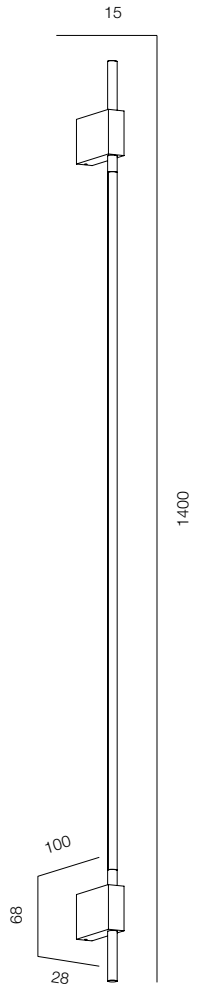

WALL STICK 15 TWIG 140

WALL STICK 15 TWIG

POWER - 10W / FLOOD / CCT - 2200K / CRI>97 Ra (R9>90) / COMFORT - UGR <19 / IP40 / 220V (driver included) / CONTROL - DIM DALI / WARRANTY - 5 YEARS

FINISHES: TITAN (gold, black)