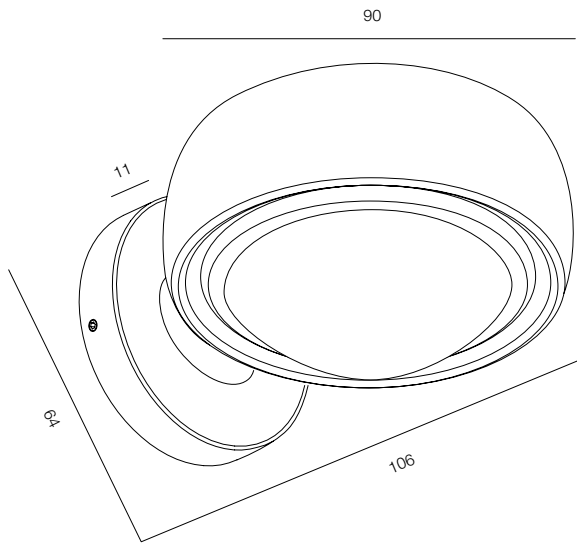

WALL LOOP 90