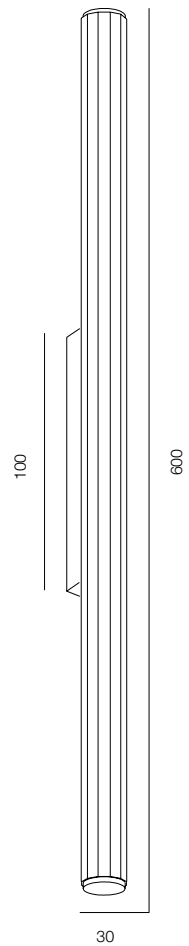

WALL TUBE 30 SIX TWO ZOOM 600 12W

WALL TUBE 30 SIX TWO ZOOM 600

POWER - 12W / OPTIC - ZOOM / CCT - 2200K / CRI>97 Ra (R9>90) / COMFORT - UGR <19 /
IP40 / 220V (driver included) / CONTROL - DIM DALI / WARRANTY - 5 YEARS

FINISHES: PAINT (white) / TITAN (gold, black)