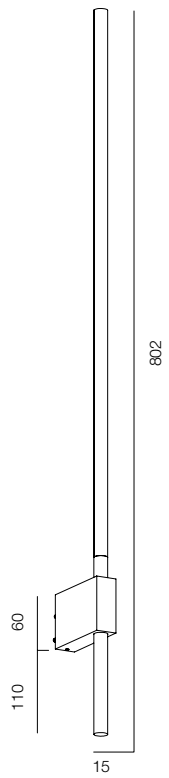

WALL STICK 15 ONE