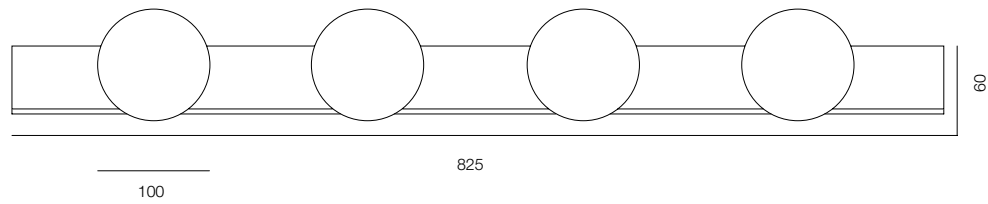

FINISHES: STONE NATURAL & DARK TITAN

WALL SHAR ONE

WALL SHAR TWO

WALL SHAR FOUR

WALL SHAR

POWER - 4W, 6W, 16W / FLOOD / CCT - 2200K, 2700K / CRI>97 Ra (R9>90) / COMFORT - UGR <19 / IP44 / 220V (driver included) / CONTROL - NO DIM, DIM BUTTON, DIM 220 / WARRANTY - 5 YEARS