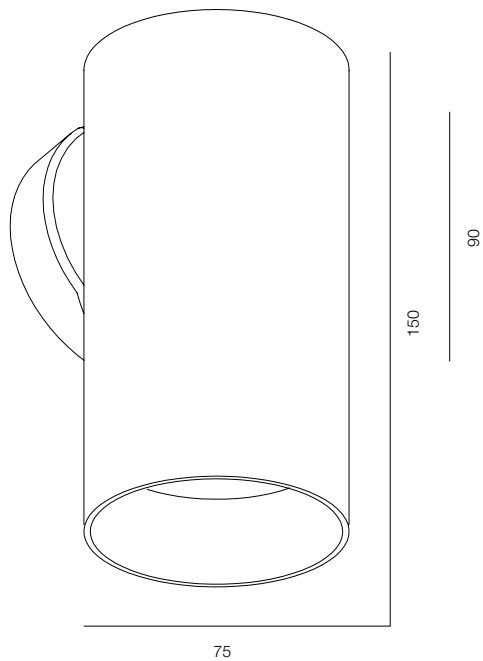

WALL TUBE 75 NODE ONE 150

WALL TUBE 75 NODE ONE

POWER - 18W / OPTIC - SPOT / CCT - 2200K, 2700K / CRI>97 Ra (R9>90) / COMFORT - UGR <19 /
IP40 / 220V (driver included) / CONTROL - DIM 220 / WARRANTY - 5 YEARS

FINISHES: PAINT (white, black) / TITAN (gold) / 100% BRASS (gold, black, pink)