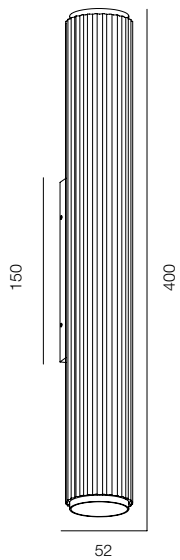

WALL TUBE 52 WAVE TWO 400

WALL TUBE 52 WAVE TWO 600

WALL TUBE 52 WAVE TWO

POWER - 9W / OPTIC - ZOOM / CCT - 2200K / CRI>97 Ra (R9>90) / COMFORT - UGR <19 / IP40 / 220V (driver included) / CONTROL - DIM DALI / WARRANTY - 5 YEARS

FINISHES: PAINT (white) / TITAN (gold)