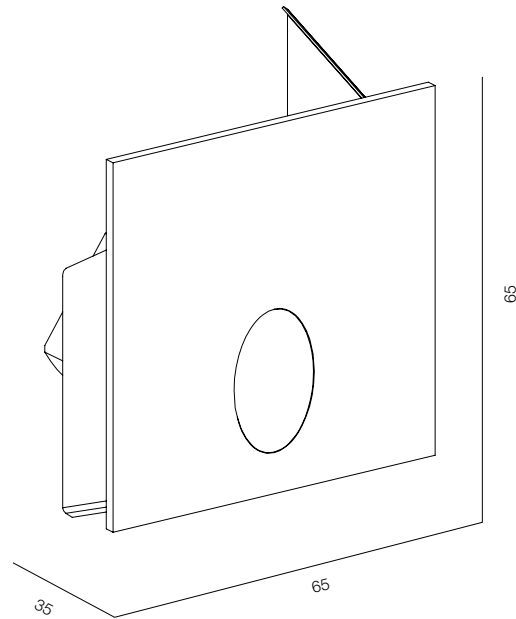

STEP LIGHT EGG SQR

STEP LIGHT EGG

POWER - 2W / OPTIC - SPOT / CCT - 2200K, 2700K / CRI>97 Ra (R9>90) / COMFORT - UGR <19 /
IP40 / 220V (driver included) / CONTROL - NO DIM / WARRANTY - 2 YEARS

FINISHES: PAINT (white)