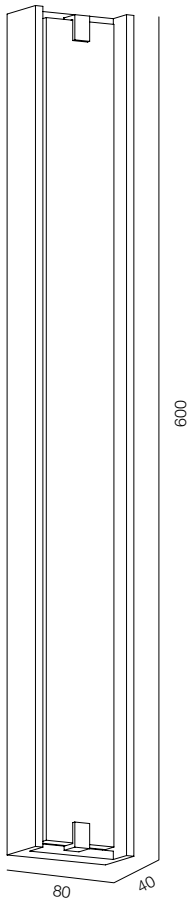

WALL STONE BELMONDO

WALL BELMONDO

POWER - 4W / FLOOD / CCT - 2200K / CRI>97 Ra (R9>90) / COMFORT - UGR <19 /
IP40 / 220V (driver included) / CONTROL - NO DIM / WARRANTY - 5 YEARS

FINISHES: STONE NATURAL / DARK TITAN / PATINA TITAN