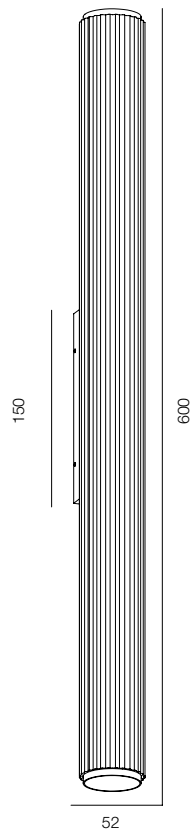

WALL TUBE 52 WAVE TWO 400

WALL TUBE 52 WAVE TWO 600

WALL TUBE 52 WAVE TWO

POWER - 9W / OPTIC - ZOOM / CCT - 2200K / CRI>97 Ra (R9>90) / COMFORT - UGR <19 / IP40 / 220V (driver included) / CONTROL - DIM DALI / WARRANTY - 5 YEARS

FINISHES: PAINT (white) / TITAN (gold)