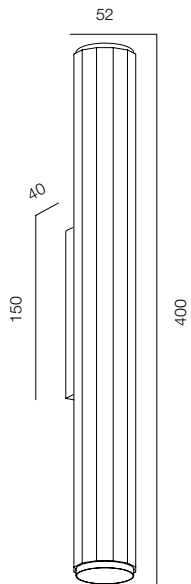

WALL TUBE 52 SIX TWO ZOOM 400