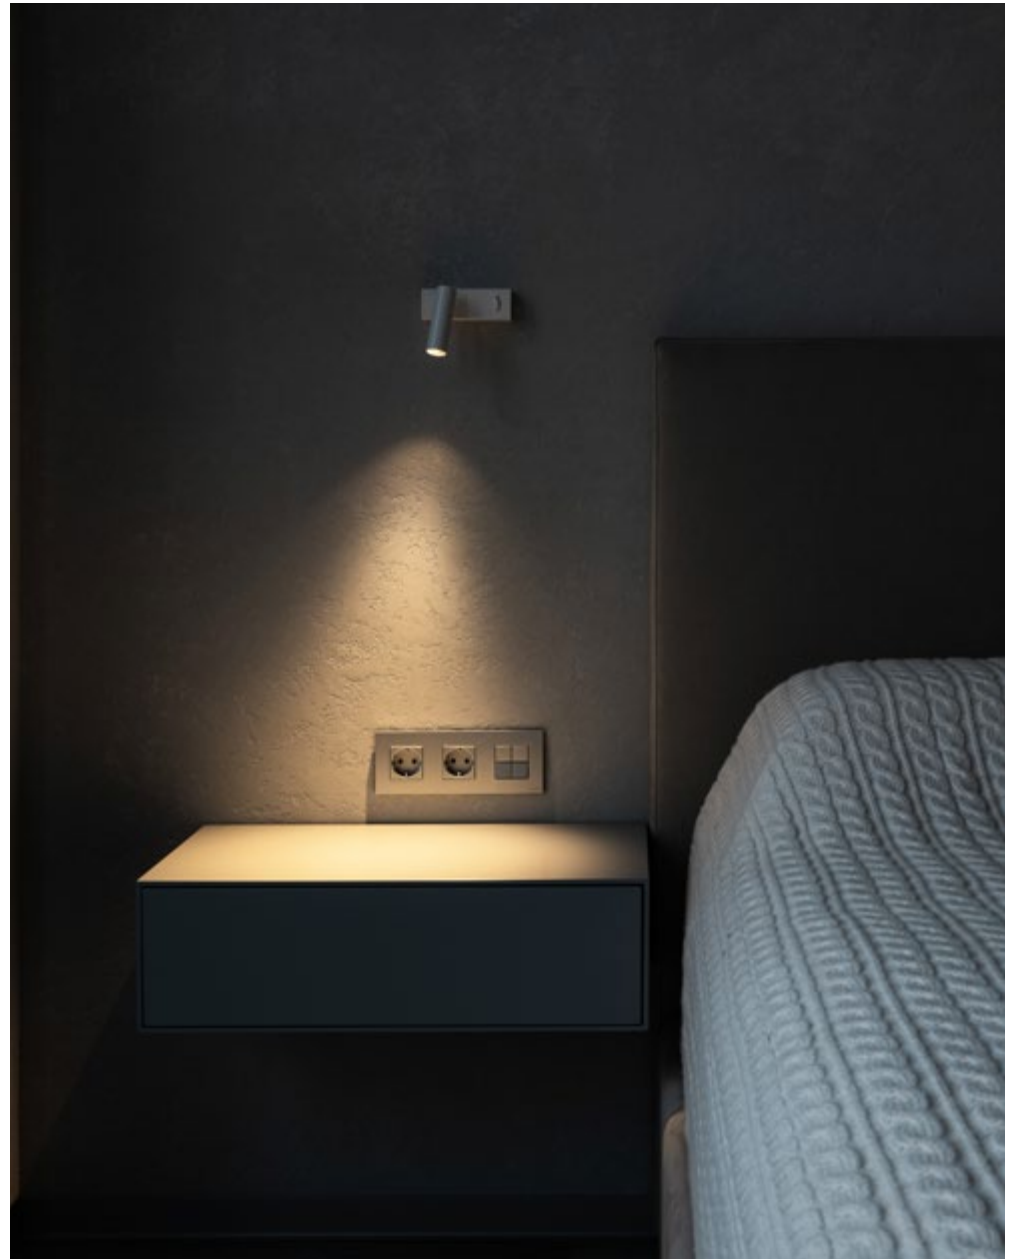

LOCUS NIGHT SQR R PAINT WHITE

Render by ALFIYA MAN'KINA

LOCUS NIGHT LINE SQR TITAN GOLD
Render by ALFIYA MAN'KINA

LOCUS NIGHT SQR C PAINT BLACK
Architect ROMAN VLASOV

LOCUS NIGHT SQR C PAINT WHITE
Design by KATERINA UTKINA