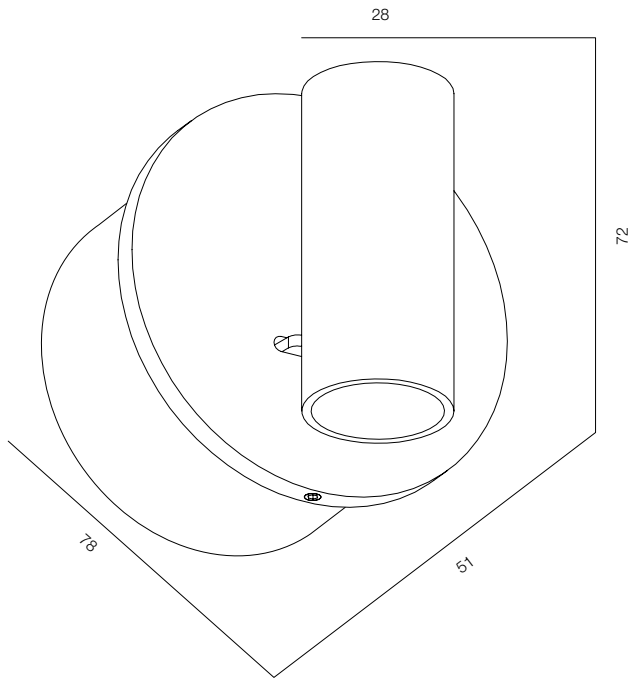

LOCUS NIGHT RND R28

LOCUS NIGHT RND R

POWER - 2W / OPTIC - WIDE / CCT - 2200K, 3000K / CRI>97 Ra (R9>90) / COMFORT - UGR <19 /
IP40 / 220V (driver included) / CONTROL - NO DIM / WARRANTY - 5 YEARS

FINISHES: PAINT (white, black) / 100% BRASS (gold, black, platinum)