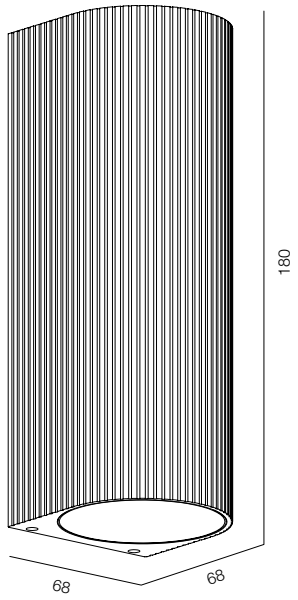

WALL TUBE 64 STRIPES 180