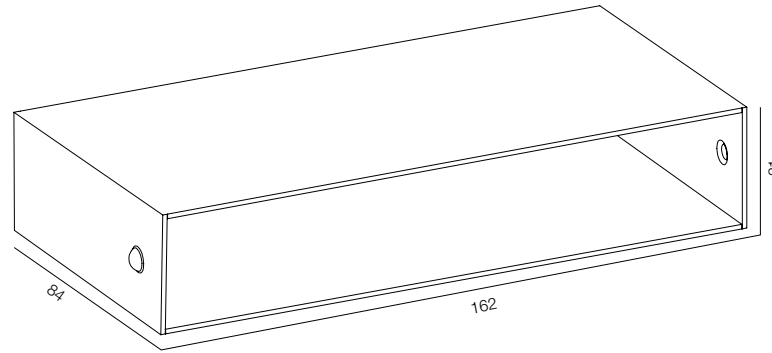

FINISHES: PAINT (grey)

STEP LIGHT SLIT 80

STEP LIGHT SLIT 160

STEP LIGHT SLIT

POWER - 3W, 6W / FLOOD / CCT - 2200K / CRI>97 Ra (R9>90) / COMFORT - UGR <19 /
 IP65 / 220V (driver included) / CONTROL - NO DIM / WARRANTY - 2 YEARS