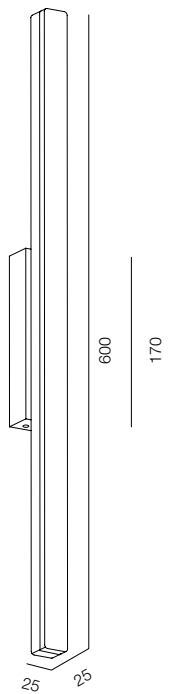

WALL LINE MIRRO FRONT 600