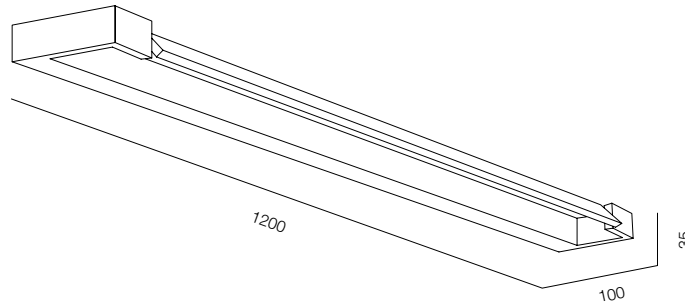

WALL LINE CLIO 120

WALL LINE CLIO

POWER - 8W, 9W, 14W, 16W, 18W, 32W / FLOOD / CCT - 2700K, 3000K / CRI>97 Ra (R9>90) / COMFORT - UGR <19 / IP40 / 220V (driver included) / CONTROL - NO DIM, DIM 220, DIM DALI / WARRANTY - 5 YEARS

FINISHES: PAINT (white, black) / TITAN (white, black, pink, platinum) / 100% BRASS (gold, black)