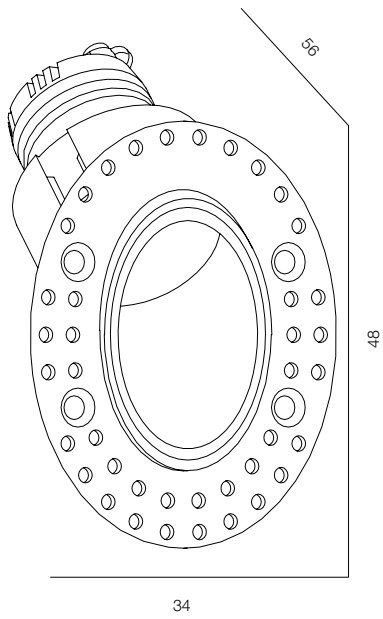

STEP LIGHT GO RND