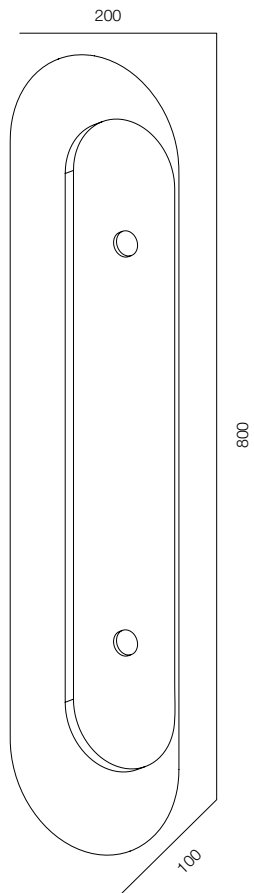

WALL PERFORATO 800

WALL PERFORATO

POWER - 26W / FLOOD / CCT - 2200K / CRI>97 Ra (R9>90) / COMFORT - UGR <19 /
IP40 / 220V (driver included) / CONTROL - DIM DALI / WARRANTY - 5 YEARS

FINISHES: STONE NATURAL & PAINT (black)