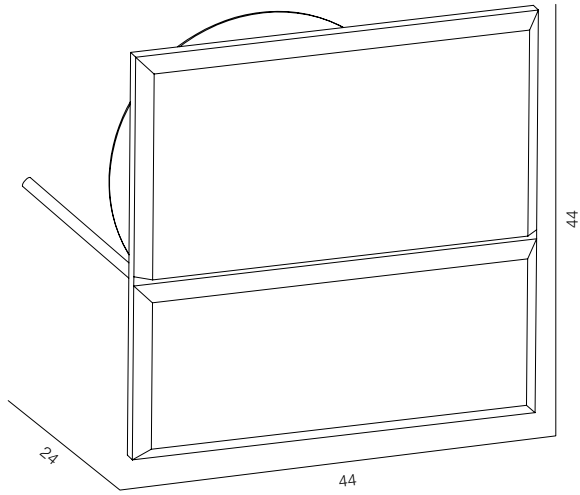

STEP LIGHT CLICK 2W

STEP LIGHT CLICK

POWER - 2W / FLOOD / CCT - 2200K, 2700K / CRI>97 Ra (R9>90) / COMFORT - UGR <19 /
IP64 / 220V (driver included) / CONTROL - NO DIM / WARRANTY - 5 YEARS

FINISHES: PAINT (white, black) / 100% BRASS (gold, black, pink, platinum)