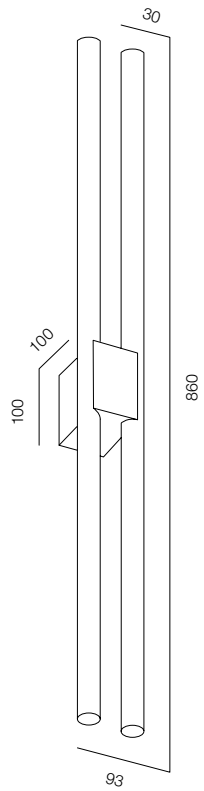

WALL STICK 30 DUO 860