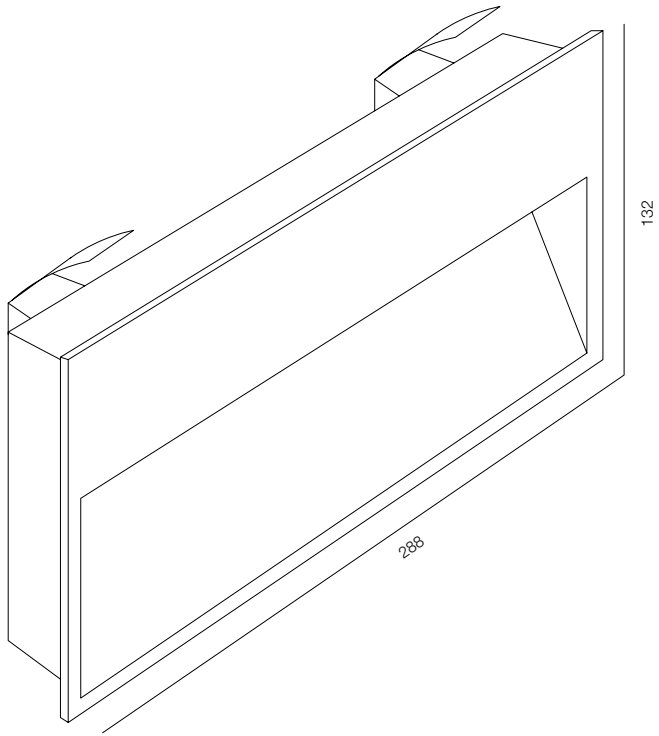

STEP LIGHT BRICK R 18W

STEP LIGHT BRICK R

POWER - 18W / FLOOD / CCT - 2700K / CRI>97 Ra (R9>90) / COMFORT - UGR <19 / IP65 / 220V (driver included) / CONTROL - NO DIM / WARRANTY - 2 YEARS

FINISHES: PAINT (grey)