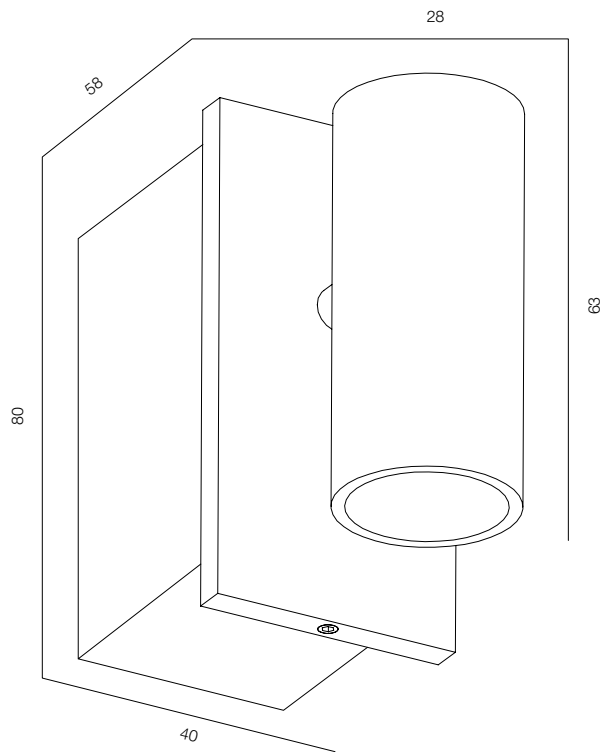

LOCUS NIGHT SQR R28

LOCUS NIGHT SQR R

POWER - 2W / OPTIC - WIDE / CCT - 2200K, 3000K / CRI>97 Ra (R9>90) / COMFORT - UGR <19 /
IP40 / 220V (driver included) / CONTROL - DIM BUTTON / WARRANTY - 5 YEARS

FINISHES: PAINT (white, black) / 100% BRASS (gold, black, platinum)