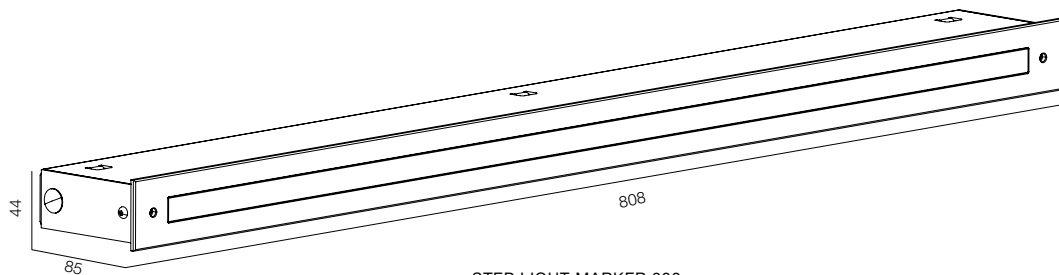

STEP LIGHT MARKER 800

STEP LIGHT MARKER

POWER - 2W, 4W, 8W / FLOOD / CCT - 2200K / CRI>97 Ra (R9>90) / COMFORT - UGR <19 / IP65 / 220V (driver included) / CONTROL - NO DIM / WARRANTY - 5 YEARS

FINISHES: STAINLESS STEEL