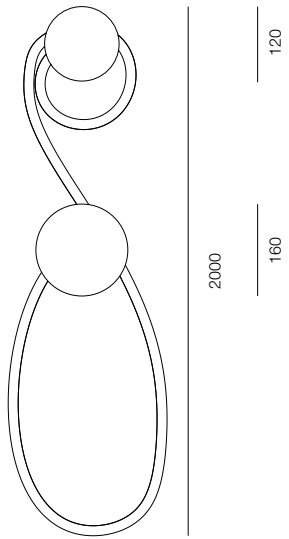

WALL FREELIGHT 200