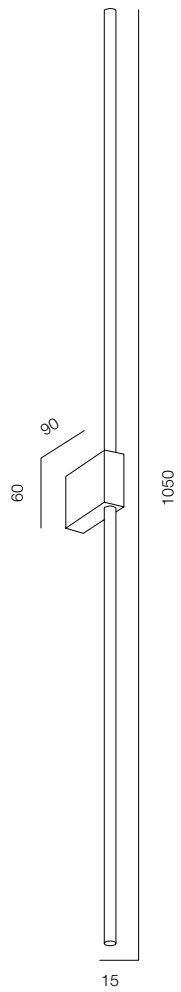

WALL STICK 15 DUO

WALL STICK 15

POWER - 6W, 9W / FLOOD / CCT - 2200K / CRI>97 Ra (R9>90) / COMFORT - UGR <19 / IP40 / 220V (driver included) / CONTROL - DIM 220 / WARRANTY - 5 YEARS

FINISHES: PAINT (white) / TITAN (gold, black, natural) / 100% BLACK (gold, black)