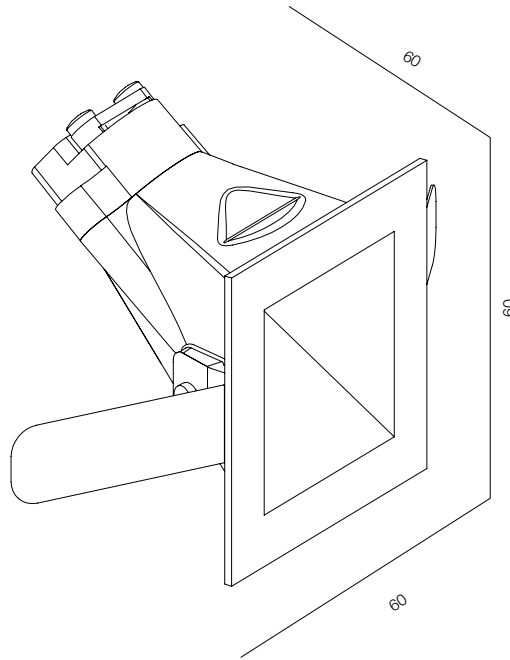

FINISHES: PAINT (white, grey, black)

STEP LIGHT SV MINI

STEP LIGHT SV

STEP LIGHT SV

POWER - 2W / OPTIC - MEDIUM / CCT - 2700K / CRI>97 Ra (R9>90) / COMFORT - UGR <19 /
 IP44 / 220V (driver included) / CONTROL - NO DIM / WARRANTY - 5 YEARS