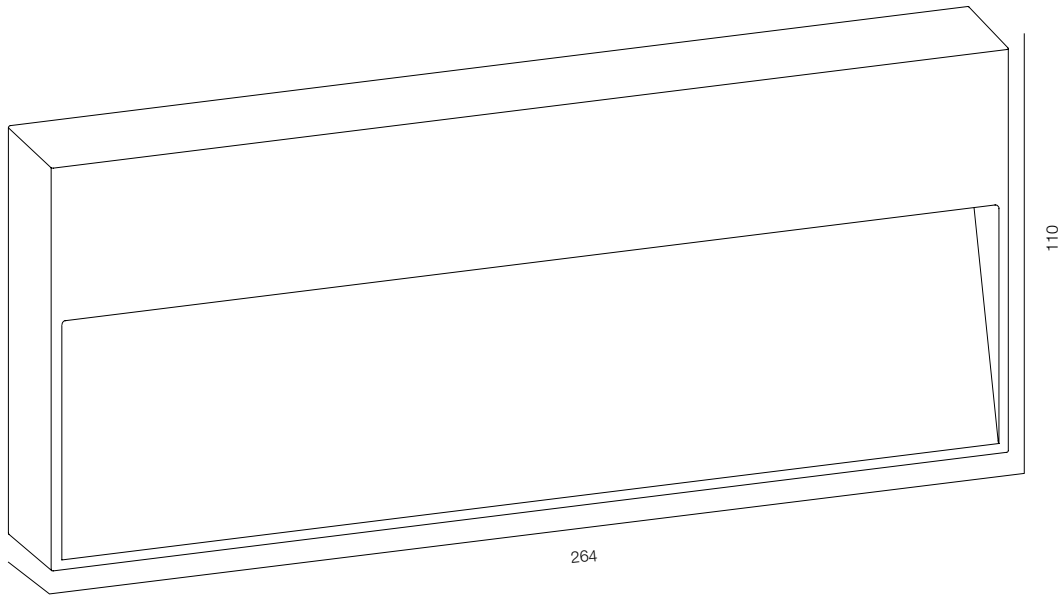

STEP LIGHT BRICK C 18W

STEP LIGHT BRICK C

POWER - 18W / FLOOD / CCT - 2700K / CRI>97 Ra (R9>90) / COMFORT - UGR <19 /
IP65 / 220V (driver included) / CONTROL - NO DIM / WARRANTY - 2 YEARS

FINISHES: PAINT (grey)