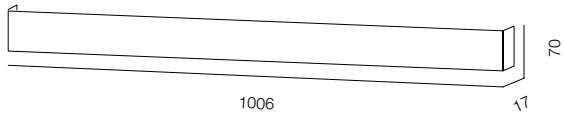

WALL LINE 70 1006