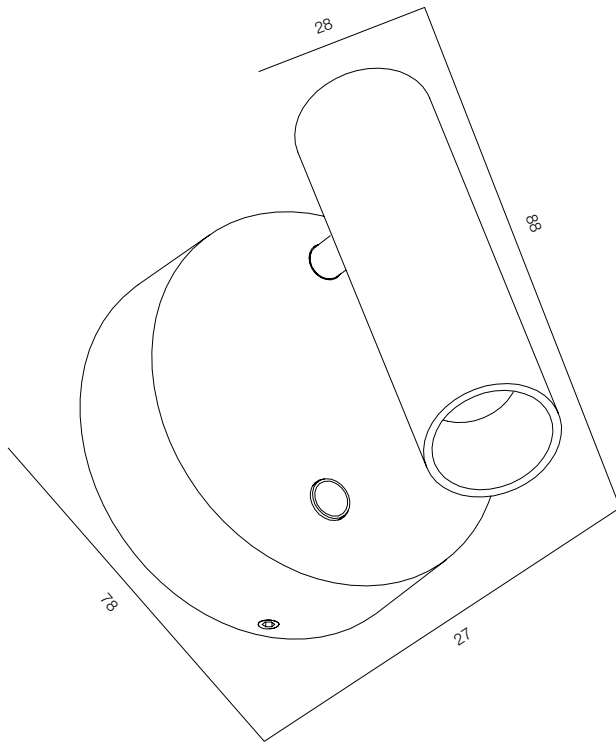

LOCUS NIGHT RND C28

LOCUS NIGHT RND C

POWER - 2W / OPTIC - WIDE / CCT - 2200K, 3000K / CRI>97 Ra (R9>90) / COMFORT - UGR <19 /
IP40 / 220V (driver included) / CONTROL - DIM BUTTON / WARRANTY - 5 YEARS

FINISHES: PAINT (white, black) / 100% BRASS (gold, black, platinum)