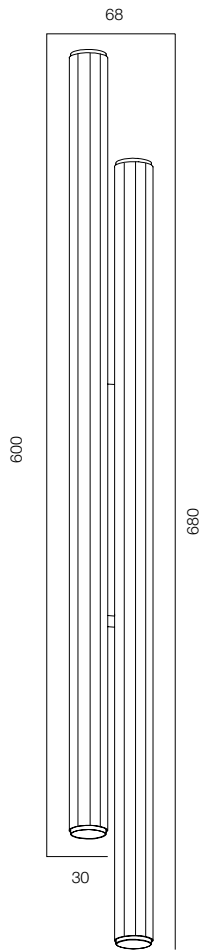

WALL TUBE 30 SIX DUO 680 12W

WALL TUBE 30 SIX DUO

POWER - 12W / OPTIC - SPOT / CCT - 2200K / CRI>97 Ra (R9>90) / COMFORT - UGR <19 /
IP40 / 220V (driver included) / CONTROL - DIM DALI / WARRANTY - 5 YEARS

FINISHES: PAINT (white) / TITAN (gold, black)