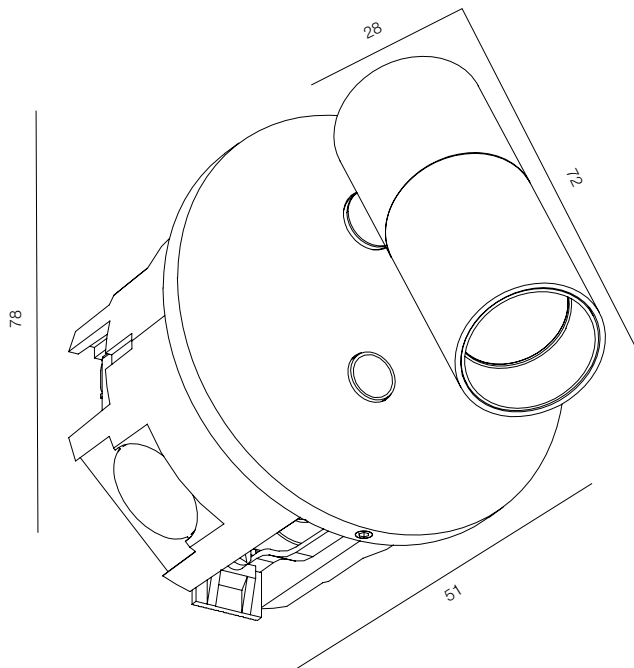

LOCUS NIGHT RND R28 ZOOM

LOCUS NIGHT RND R ZOOM

POWER - 2W / OPTIC - ZOOM / CCT - 2200K / CRI>97 Ra (R9>90) / COMFORT - UGR <19 /
IP40 / 220V (driver included) / CONTROL - DIM BUTTON / WARRANTY - 5 YEARS

FINISHES: TITAN (gold, black, natural)