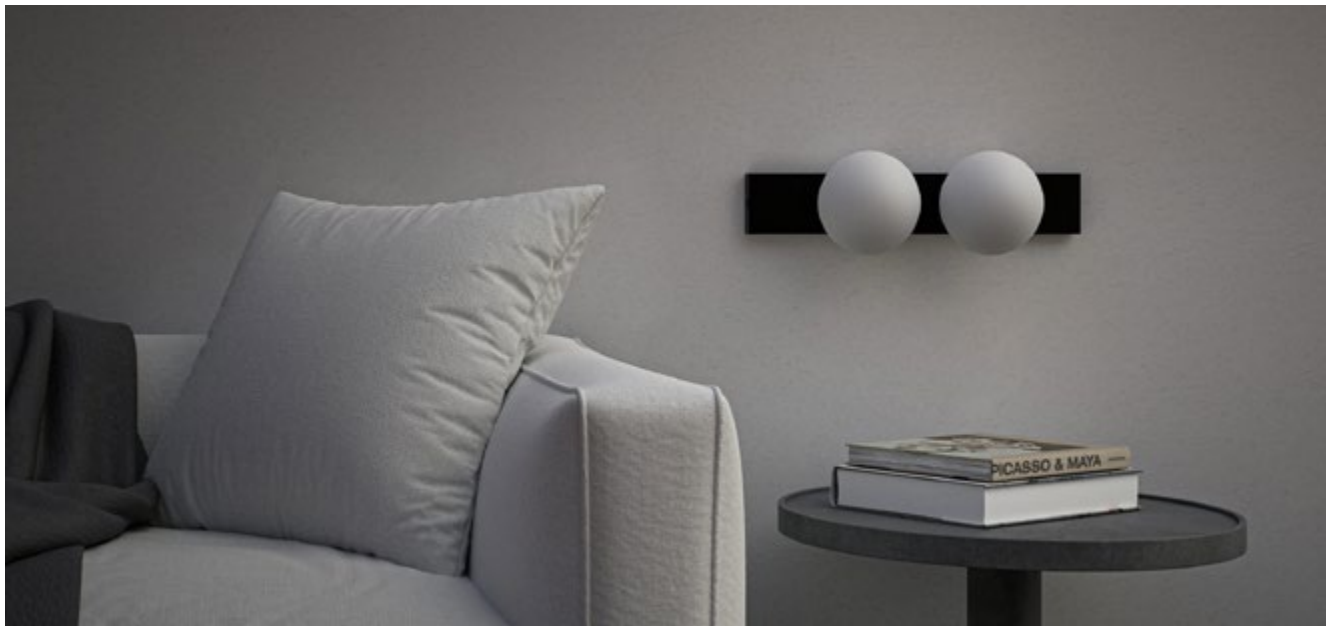

WALL SHAR TWO 100% BRASS BLACK
Render by ALFIYA MAN'KINA