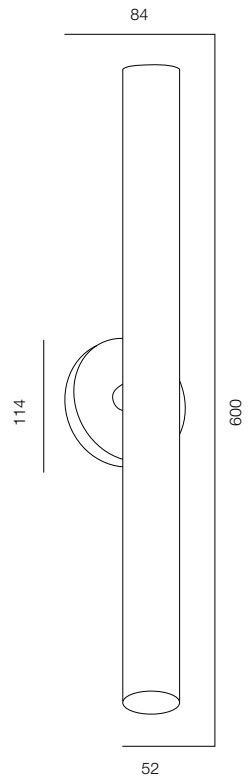

FINISHES: 100% BRASS (gold, platinum)

WALL TUBE 52 PIPE ONE

WALL TUBE 52 PIPE TWO

WALL TUBE 52 PIPE

POWER - 5W, 10W / OPTIC - SPOT / CCT - 2200K / CRI>97 Ra (R9>90) / COMFORT - UGR <19 / IP40 / 220V (driver included) / CONTROL - DIM DALI / WARRANTY - 5 YEARS