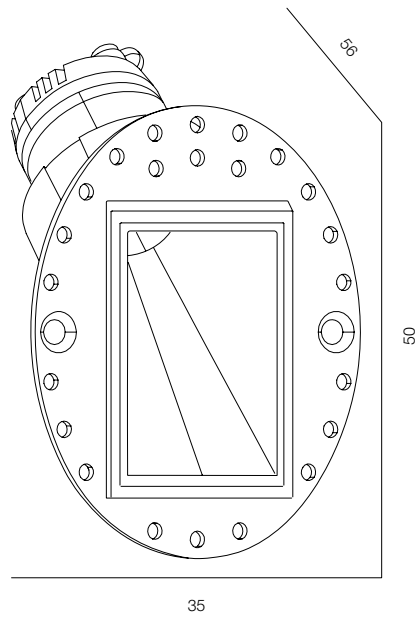

STEP LIGHT GO SQR

STEP LIGHT GO

POWER - 2W / OPTIC - MEDIUM, ASYMMETRIC / CCT - 2700K / CRI>97 Ra (R9>90) / COMFORT - UGR <19 / IP44 / 220V (driver included) / CONTROL - NO DIM / WARRANTY - 5 YEARS

FINISHES: PAINT (white, black) / 100% BRASS (gold, black)