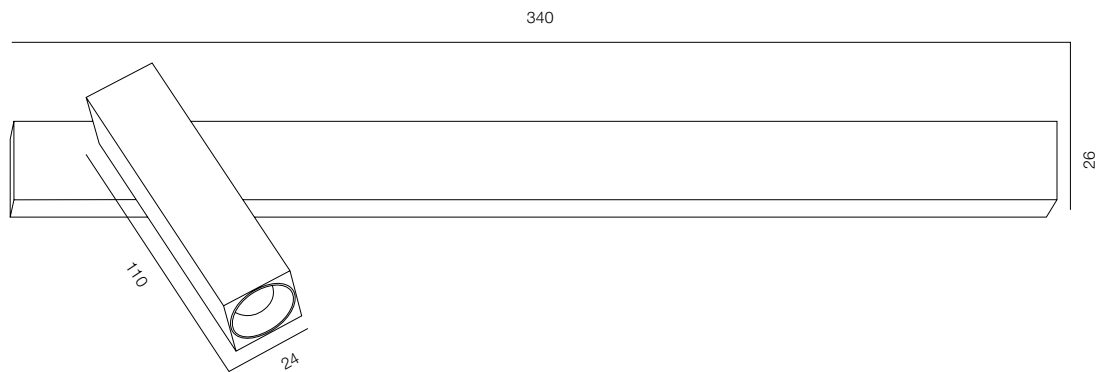

LOCUS NIGHT LINE SQR 340

LOCUS NIGHT LINE SQR

POWER - 2W / OPTIC - MEDIUM / CCT - 2200K / CRI>97 Ra (R9>90) / COMFORT - UGR <19 /
IP40 / 220V (driver included) / CONTROL - DIM BUTTON / WARRANTY - 5 YEARS

FINISHES: TITAN (gold, black)