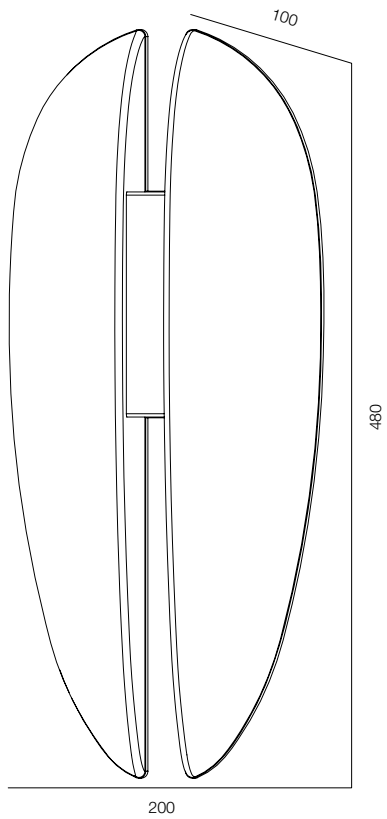

WALL STONE WINGS 480