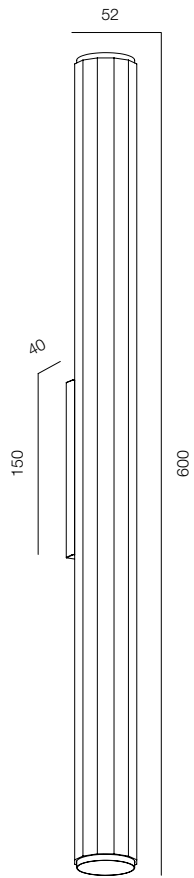

FINISHES: PAINT (white) / TITAN (gold, black)

WALL TUBE 52 SIX TWO 280

WALL TUBE 52 SIX 600

WALL TUBE 52 SIX TWO

POWER - 9W / OPTIC - SPOT / CCT - 2700K / CRI>97 Ra (R9>90) / COMFORT - UGR <19 /
IP40 / 220V (driver included) / CONTROL - DIM DALI / WARRANTY - 5 YEARS