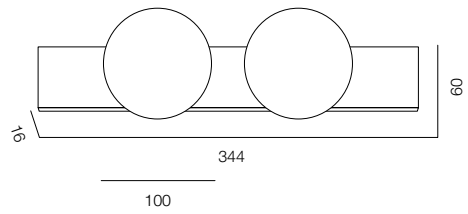

WALL SHAR TWO