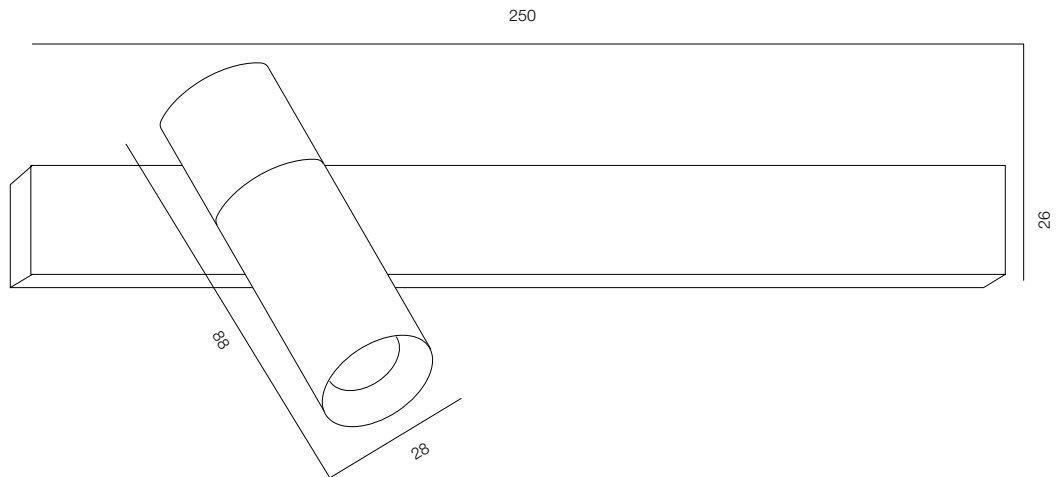

LOCUS NIGHT LINE DUO C 250

LOCUS NIGHT LINE C

POWER - 2W / OPTIC - ZOOM / CCT - 2200K / CRI>97 Ra (R9>90) / COMFORT - UGR <19 /
IP40 / 220V (driver included) / CONTROL - DIM BUTTON / WARRANTY - 5 YEARS

FINISHES: PAINT (white, black) / TITAN (gold, black)