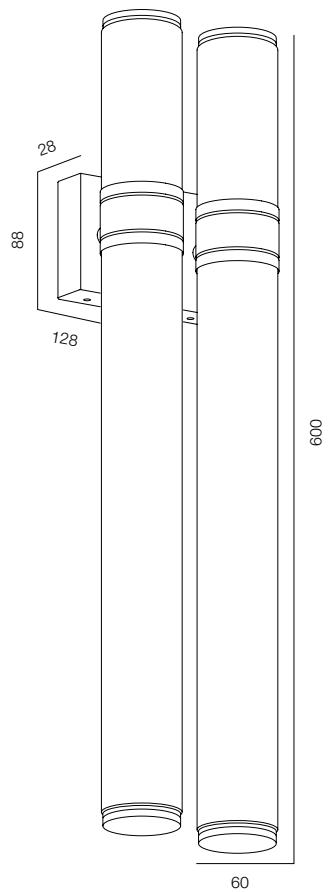

WALL FLUTTO DUO ALABASTRO

WALL FLUTTO ALABASTRO

POWER - 15W / FLOOD / CCT - 2200K / CRI>97 Ra (R9>90) / COMFORT - UGR <19 /
IP40 / 220V (driver included) / CONTROL - NO DIM / WARRANTY - 5 YEARS

FINISHES: STONE NATURAL & TITAN DARK