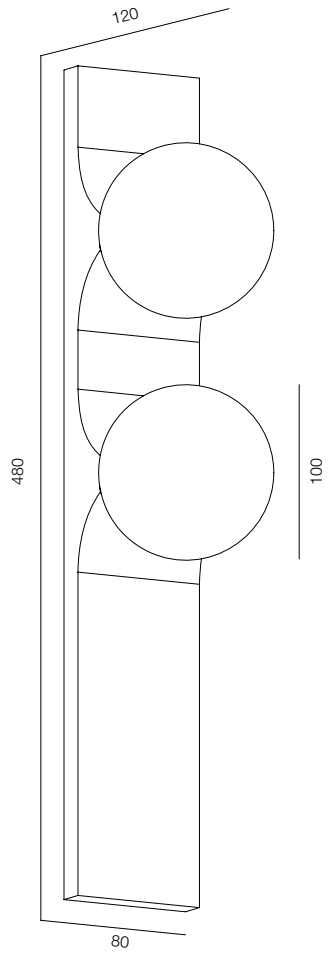

WALL SHAR TWO 100 ALABASTRO

WALL SHAR TWO ALABASTRO

POWER - 6W / FLOOD / CCT - 2000K / CRI>97 Ra (R9>90) / COMFORT - UGR <19 /
IP40 / 220V (driver included) / CONTROL - DIM DALI / WARRANTY - 5 YEARS

FINISHES: STONE NATURAL & DARK TITAN