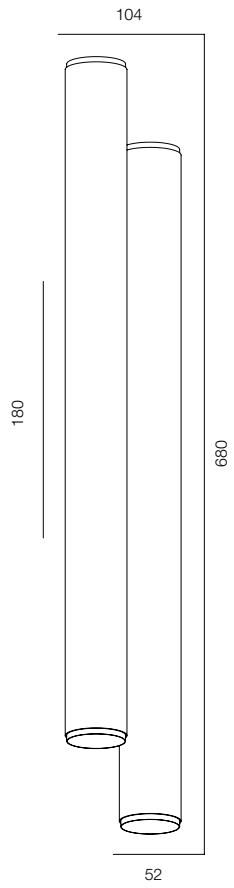

WALL TUBE 52 DUO 680

WALL TUBE 52 DUO

POWER - 18W / OPTIC - WIDE / CCT - 2200K / CRI>97 Ra (R9>90) / COMFORT - UGR <19 / IP40 / 220V (driver included) / CONTROL - DIM DALI / WARRANTY - 5 YEARS

FINISHES: PAINT (white) / TITAN (gold, black)