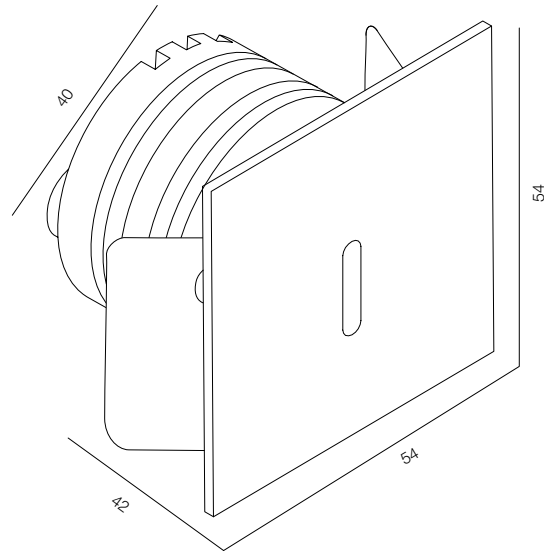

STEP LIGHT SLOT S

STEP LIGHT SLOT

POWER - 3W / OPTIC - SPOT / CCT - 2700K / CRI>97 Ra (R9>90) / COMFORT - UGR <19 /
IP65 / 220V (driver included) / CONTROL - NO DIM / WARRANTY - 2 YEARS

FINISHES: PAINT (white)