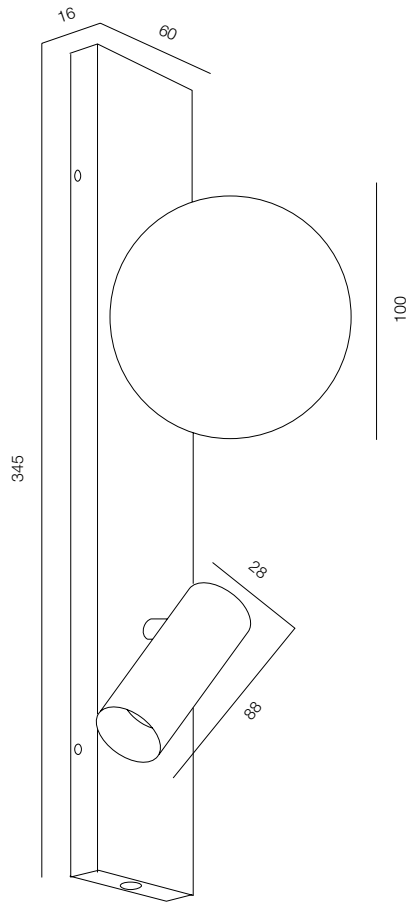

LOCUS NIGHT SHAR