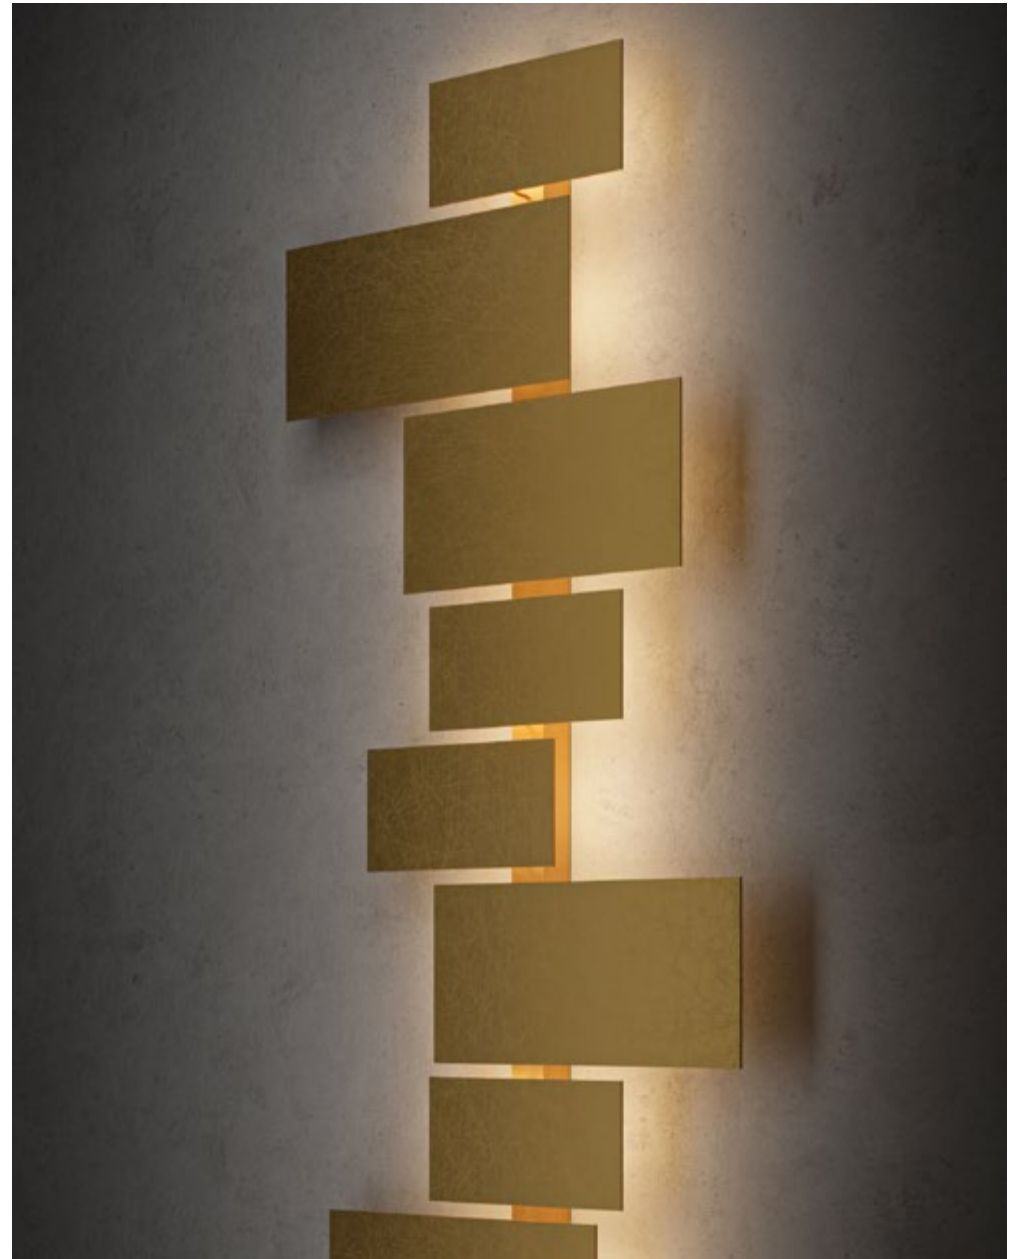

WALL MOON STONE NATURAL
Render by ALFIYA MAN'KINA