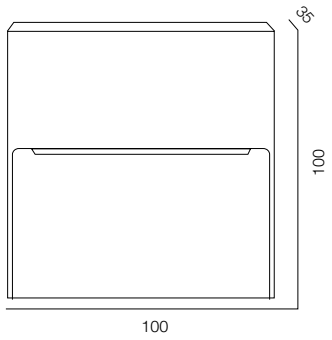

STEP LIGHT SIDEWALK 100