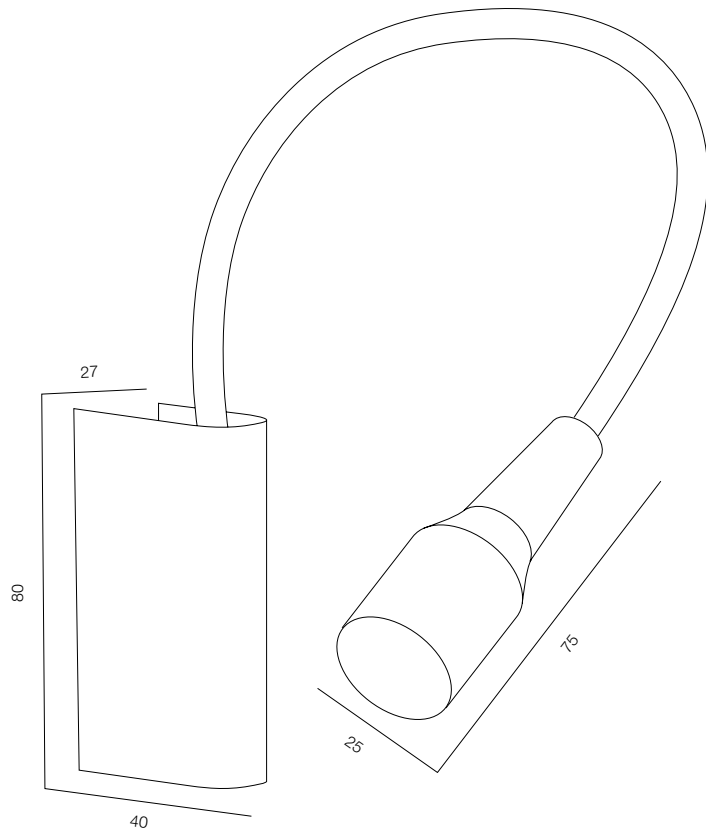

LOCUS NIGHT BOOK 2W

LOCUS NIGHT BOOK

POWER - 2W / OPTIC - SPOT / CCT - 2200K / CRI>97 Ra (R9>90) / COMFORT - UGR <19 / IP40 / 220V (driver included) / CONTROL - DIM BUTTON / WARRANTY - 5 YEARS

FINISHES: PAINT (white, black) / 100% BRASS (gold)