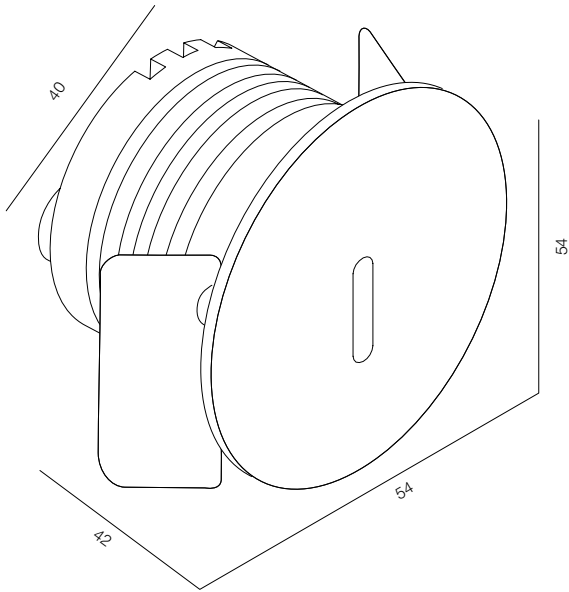

STEP LIGHT SLOT R