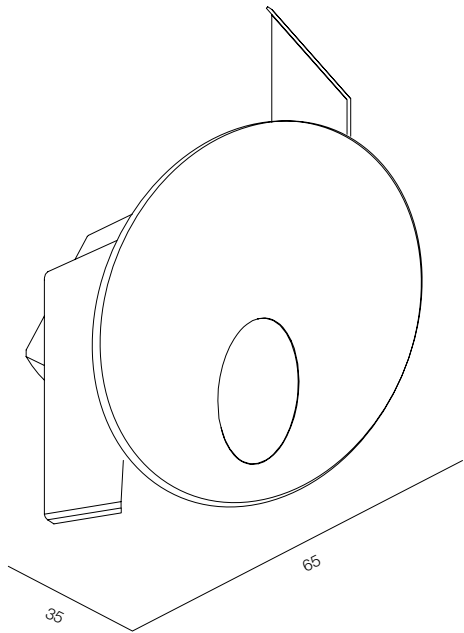

STEP LIGHT EGG RND