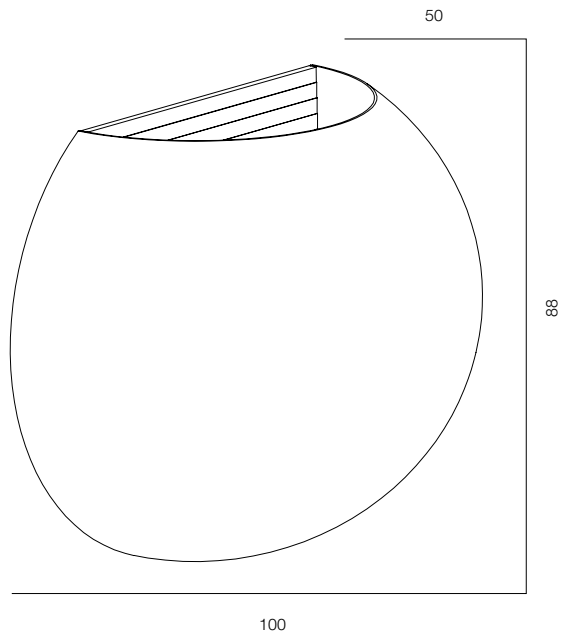

WALL SHAR SHINE 100

WALL SHAR SHINE

POWER - 4W / WIDE / CCT - 2200K / CRI>97 Ra (R9>90) / COMFORT - UGR <19 /
IP44 / 220V (driver included) / CONTROL - NO DIM / WARRANTY - 5 YEARS

FINISHES: GLOSSY (white, black)