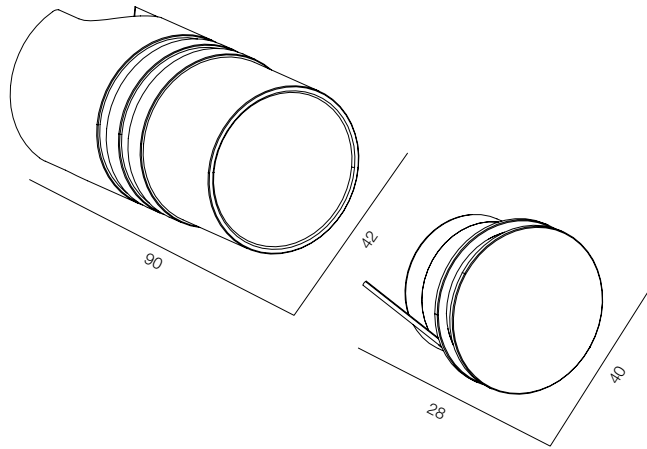

STEP LIGHT SHIM S 1W