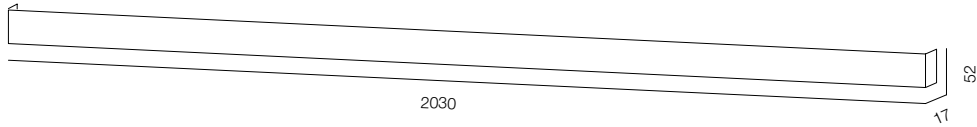

FINISHES: PAINT (white, black) / TITAN (gold)

WALL LINE 52 626

WALL LINE 52 1026

WALL LINE 52 2030

WALL LINE 52

POWER - 8W, 12W, 24W / FLOOD / CCT - 2700K / CRI>97 Ra (R9>90) / COMFORT - UGR <19 /
IP40 / 220V (driver included) / CONTROL - DIM 220 / WARRANTY - 5 YEARS