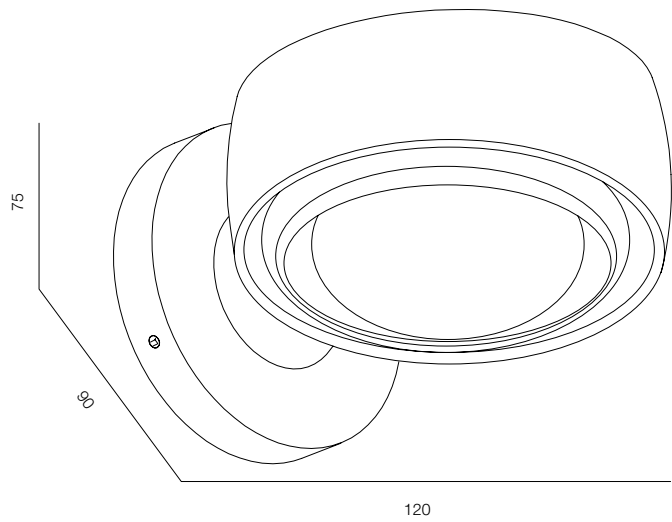

WALL DUNA 12W

WALL DUNA

POWER - 12W / FLOOD / CCT - 2700K / CRI>97 Ra (R9>90) / COMFORT - UGR <19 /
IP40 / 220V (driver included) / CONTROL - NO DIM / WARRANTY - 5 YEARS

FINISHES: PAINT (white, black)