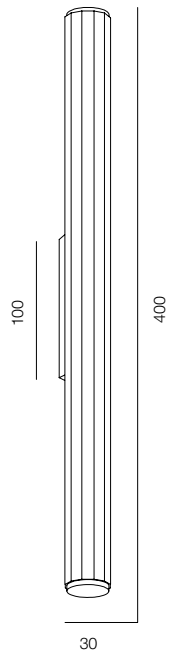

WALL TUBE 30 SIX TWO ZOOM 400 6W

WALL TUBE 30 SIX TWO ZOOM 400

POWER - 6W / OPTIC - ZOOM / CCT - 2200K / CRI>97 Ra (R9>90) / COMFORT - UGR <19 / IP40 / 220V (driver included) / CONTROL - NO DIM / WARRANTY - 5 YEARS

FINISHES: PAINT (white) / TITAN (gold, black)