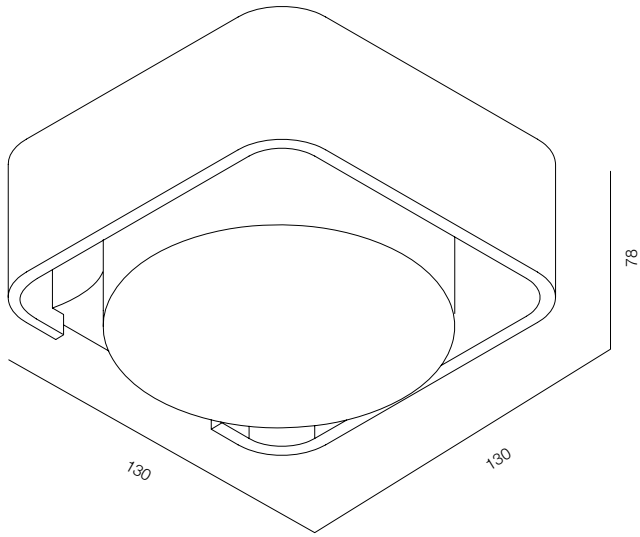

WALL GLOW 130

WALL GLOW

POWER - 8W / FLOOD / CCT - 2700K / CRI>97 Ra (R9>90) / COMFORT - UGR <19 /
IP40 / 220V (driver included) / CONTROL - NO DIM / WARRANTY - 5 YEARS

FINISHES: PAINT (white, black)