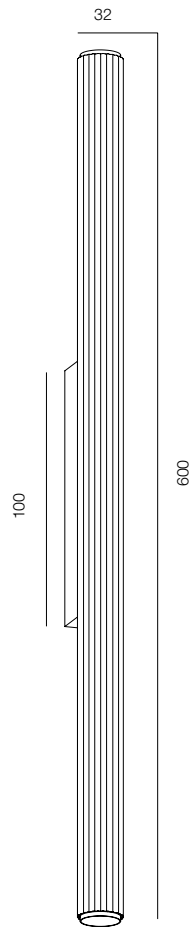

WALL TUBE 30 WAVE TWO ZOOM 600 DALI 12W

WALL TUBE 30 WAVE TWO ZOOM 600 DALI

POWER - 12W / OPTIC - ZOOM / CCT - 2200K / CRI>97 Ra (R9>90) / COMFORT - UGR <19 / IP40 / 220V (driver included) / CONTROL - DIM DALI / WARRANTY - 5 YEARS

FINISHES: PAINT (white) / TITAN (gold)