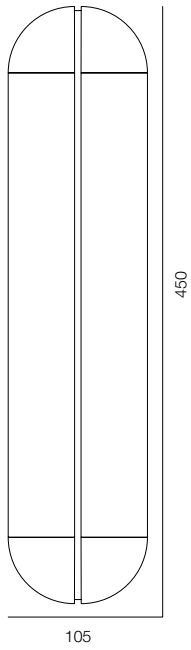

WALL HENGE 450