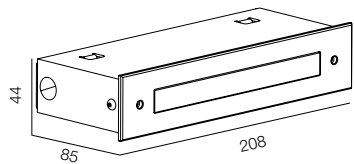

STEP LIGHT MARKER 200