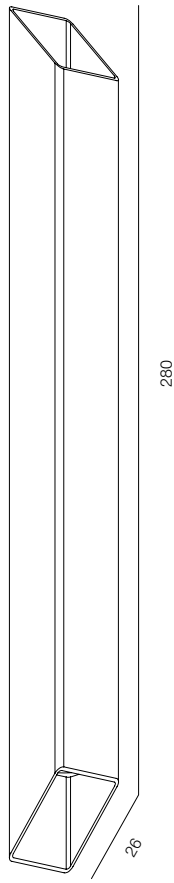

WALL TUBE 26 SQR TWO

WALL TUBE 26 SQR

POWER - 4W, 8W / OPTIC - MEDIUM / CCT - 2200K / CRI>97 Ra (R9>90) / COMFORT - UGR <19 /
IP40 / 220V (driver included) / CONTROL - NO DIM / WARRANTY - 5 YEARS

FINISHES: PATINA BRASS / DARK BRASS