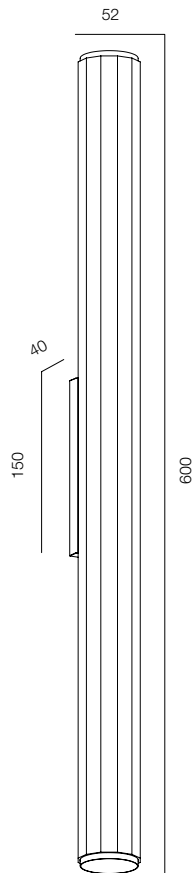

WALL TUBE 52 SIX TWO ZOOM 600

WALL TUBE 52 SIX TWO ZOOM

POWER - 9W / OPTIC - ZOOM / CCT - 2200K / CRI>97 Ra (R9>90) / COMFORT - UGR <19 / IP40 / 220V (driver included) / CONTROL - DIM DALI / WARRANTY - 5 YEARS

FINISHES: PAINT (white) / TITAN (gold, black)