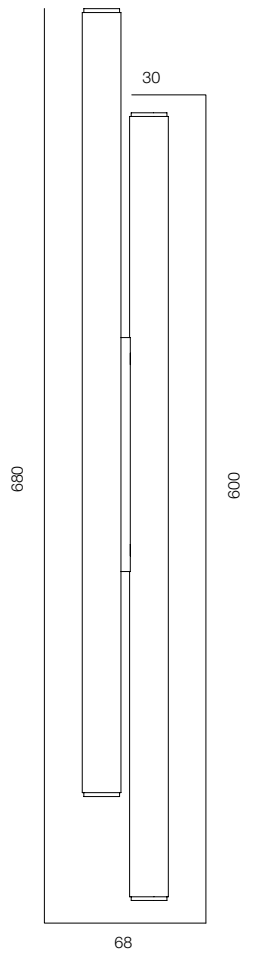

WALL TUBE 30 DUO DALI 12W

WALL TUBE 30 DUO DALI

POWER - 12W / OPTIC - SPOT / CCT - 2200K / CRI>97 Ra (R9>90) / COMFORT - UGR <19 / IP40 / 220V (driver included) / CONTROL - DIM DALI / WARRANTY - 5 YEARS

FINISHES: PAINT (white) / TITAN (gold, black)