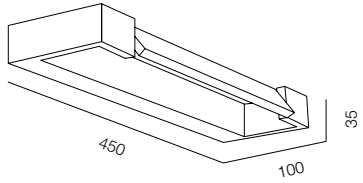

WALL LINE CLIO 45