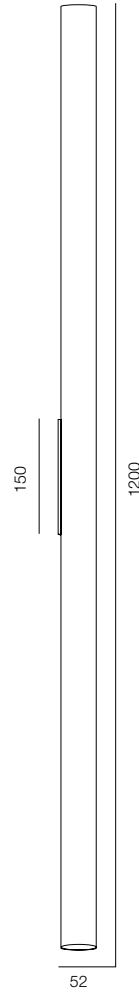

FINISHES: PAINT (white) / TITAN (gold, black)

WALL TUBE 52 TWO 280

WALL TUBE 52 TWO 400

WALL TUBE 52 TWO 600

WALL TUBE 52 TWO 1200

WALL TUBE 52 TWO

POWER - 9W / OPTIC - SPOT / CCT - 2700K / CRI>97 Ra (R9>90) / COMFORT - UGR <19 / IP40 / 220V (driver included) / CONTROL - DIM DALI / WARRANTY - 5 YEARS