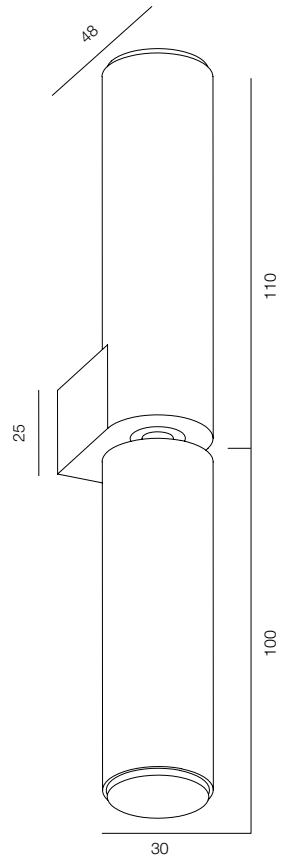

LOCUS NIGHT SCROLL DUO

LOCUS NIGHT SCROLL

POWER - 4W / OPTIC - ZOOM / CCT - 2200K / CRI>97 Ra (R9>90) / COMFORT - UGR <19 / IP40 / 220V (driver included) / CONTROL - NO DIM / WARRANTY - 5 YEARS

FINISHES: TITAN (gold)