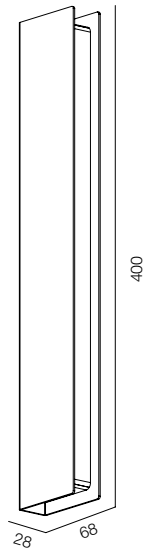

WALL STONE LINE 400