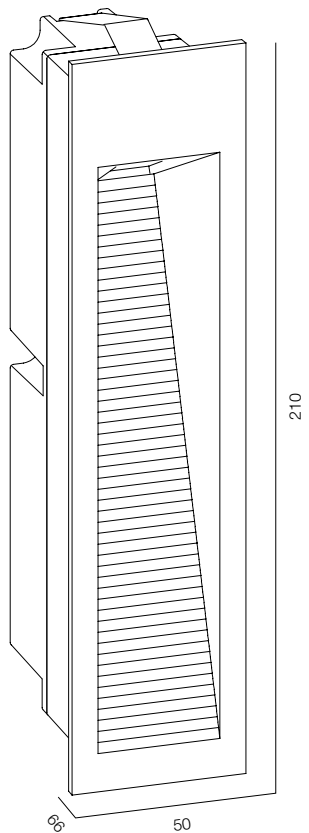

STEP LIGHT TARS 4W

STEP LIGHT TARS

POWER - 4W / OPTIC - MEDIUM / CCT - 2700K / CRI>97 Ra (R9>90) / COMFORT - UGR <19 /
IP65 / 220V (driver included) / CONTROL - NO DIM / WARRANTY - 2 YEARS

FINISHES: PAINT (grey)