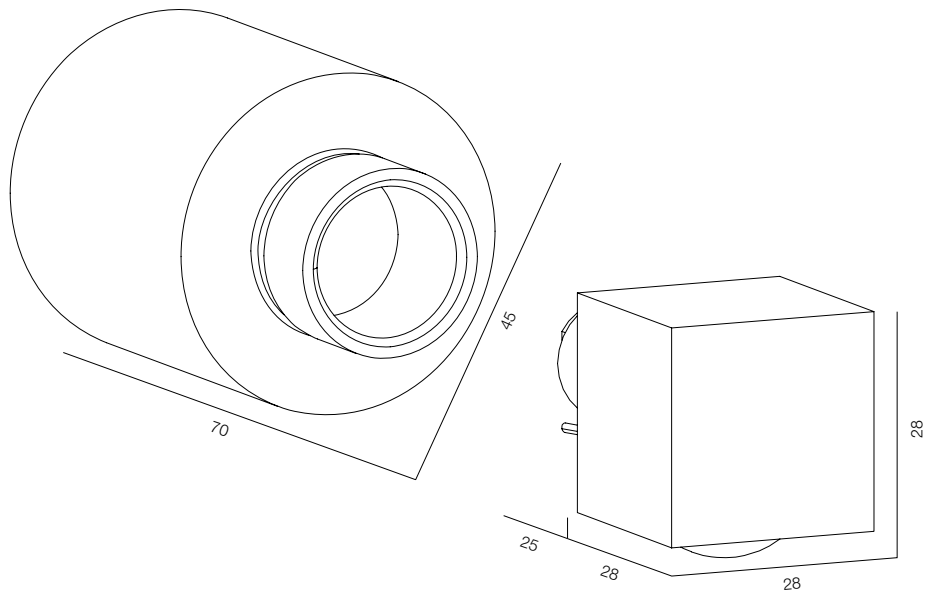

STEP LIGHT NAPOLEON 2W

STEP LIGHT NAPOLEON

POWER - 2W / OPTIC - WIDE / CCT - 2200K / CRI>97 Ra (R9>90) / COMFORT - UGR <19 /
IP65 / 220V (driver included) / CONTROL - NO DIM / WARRANTY - 2 YEARS

FINISHES: PAINT (grey)