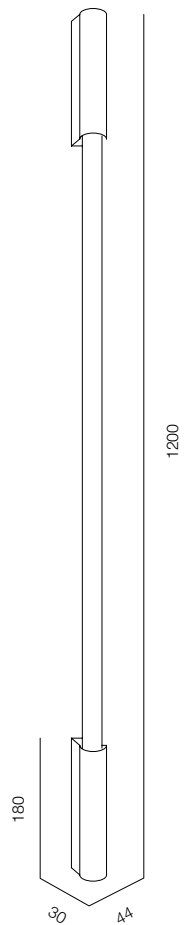

WALL TUBO 30 SOFT 120

WALL TUBO 30 SOFT

POWER - 25W / FLOOD / CCT - 2200K / CRI>97 Ra (R9>90) / COMFORT - UGR <19 / IP40 / 220V (driver included) / CONTROL - DIM DALI / WARRANTY - 5 YEARS

FINISHES: TITAN (black) / 100% BRASS (gold)