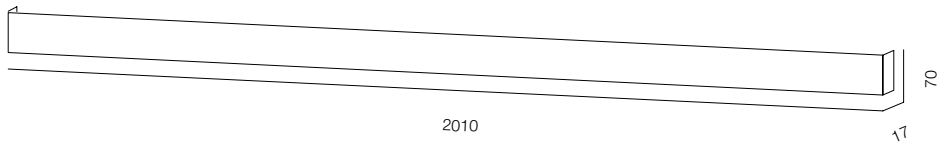

FINISHES: PAINT (white, black) / 100% BRASS (gold)

WALL LINE 70 626

WALL LINE 70 1006

WALL LINE 70 2010

WALL LINE 70

POWER - 14W, 24W, 48W / FLOOD / CCT - 2700K / CRI>97 Ra (R9>90) / COMFORT - UGR <19 / IP40 / 220V (driver included) / CONTROL - DIM 220 / WARRANTY - 5 YEARS