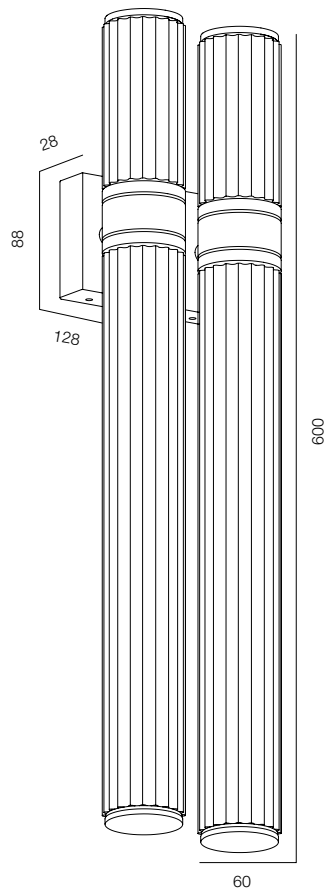

WALL TUBE 60 FLUTTO DUO

WALL TUBE 60 FLUTTO

POWER - 15W / FLOOD / CCT - 2200K / CRI>97 Ra (R9>90) / COMFORT - UGR <19 /
IP40 / 220V (driver included) / CONTROL - NO DIM / WARRANTY - 5 YEARS

FINISHES: TITAN (black)