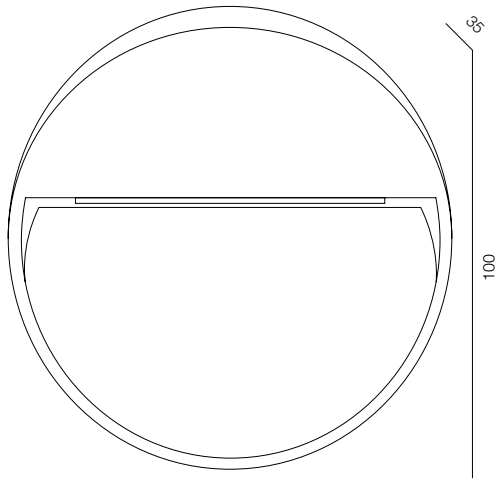

STEP LIGHT LOL 100