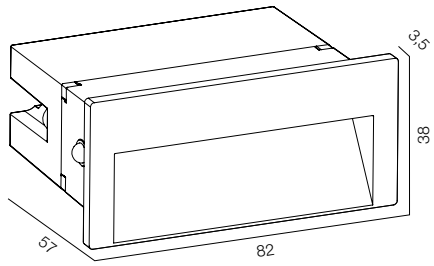

FINISHES: PAINT (grey)

STEP LIGHT SLIT 80

STEP LIGHT SLIT 160

STEP LIGHT SLIT

POWER - 3W, 6W / FLOOD / CCT - 2200K / CRI>97 Ra (R9>90) / COMFORT - UGR <19 /
 IP65 / 220V (driver included) / CONTROL - NO DIM / WARRANTY - 2 YEARS