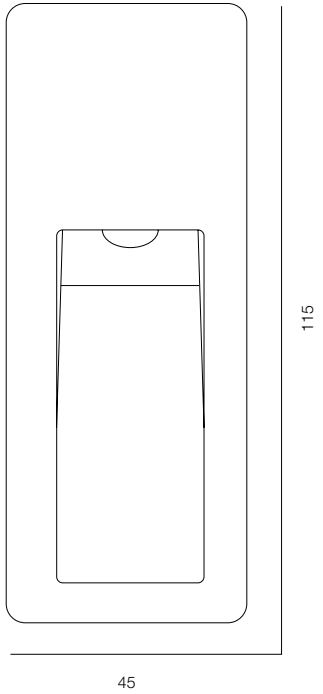

STEP LIGHT BAR 2W

STEP LIGHT BAR

POWER - 2W / OPTIC - MEDIUM / CCT - 2700K / CRI>97 Ra (R9>90) / COMFORT - UGR <19 / IP44 / 220V (driver included) / CONTROL - NO DIM / WARRANTY - 5 YEARS

FINISHES: PAINT (white, black) / 100% BRASS (gold, black)