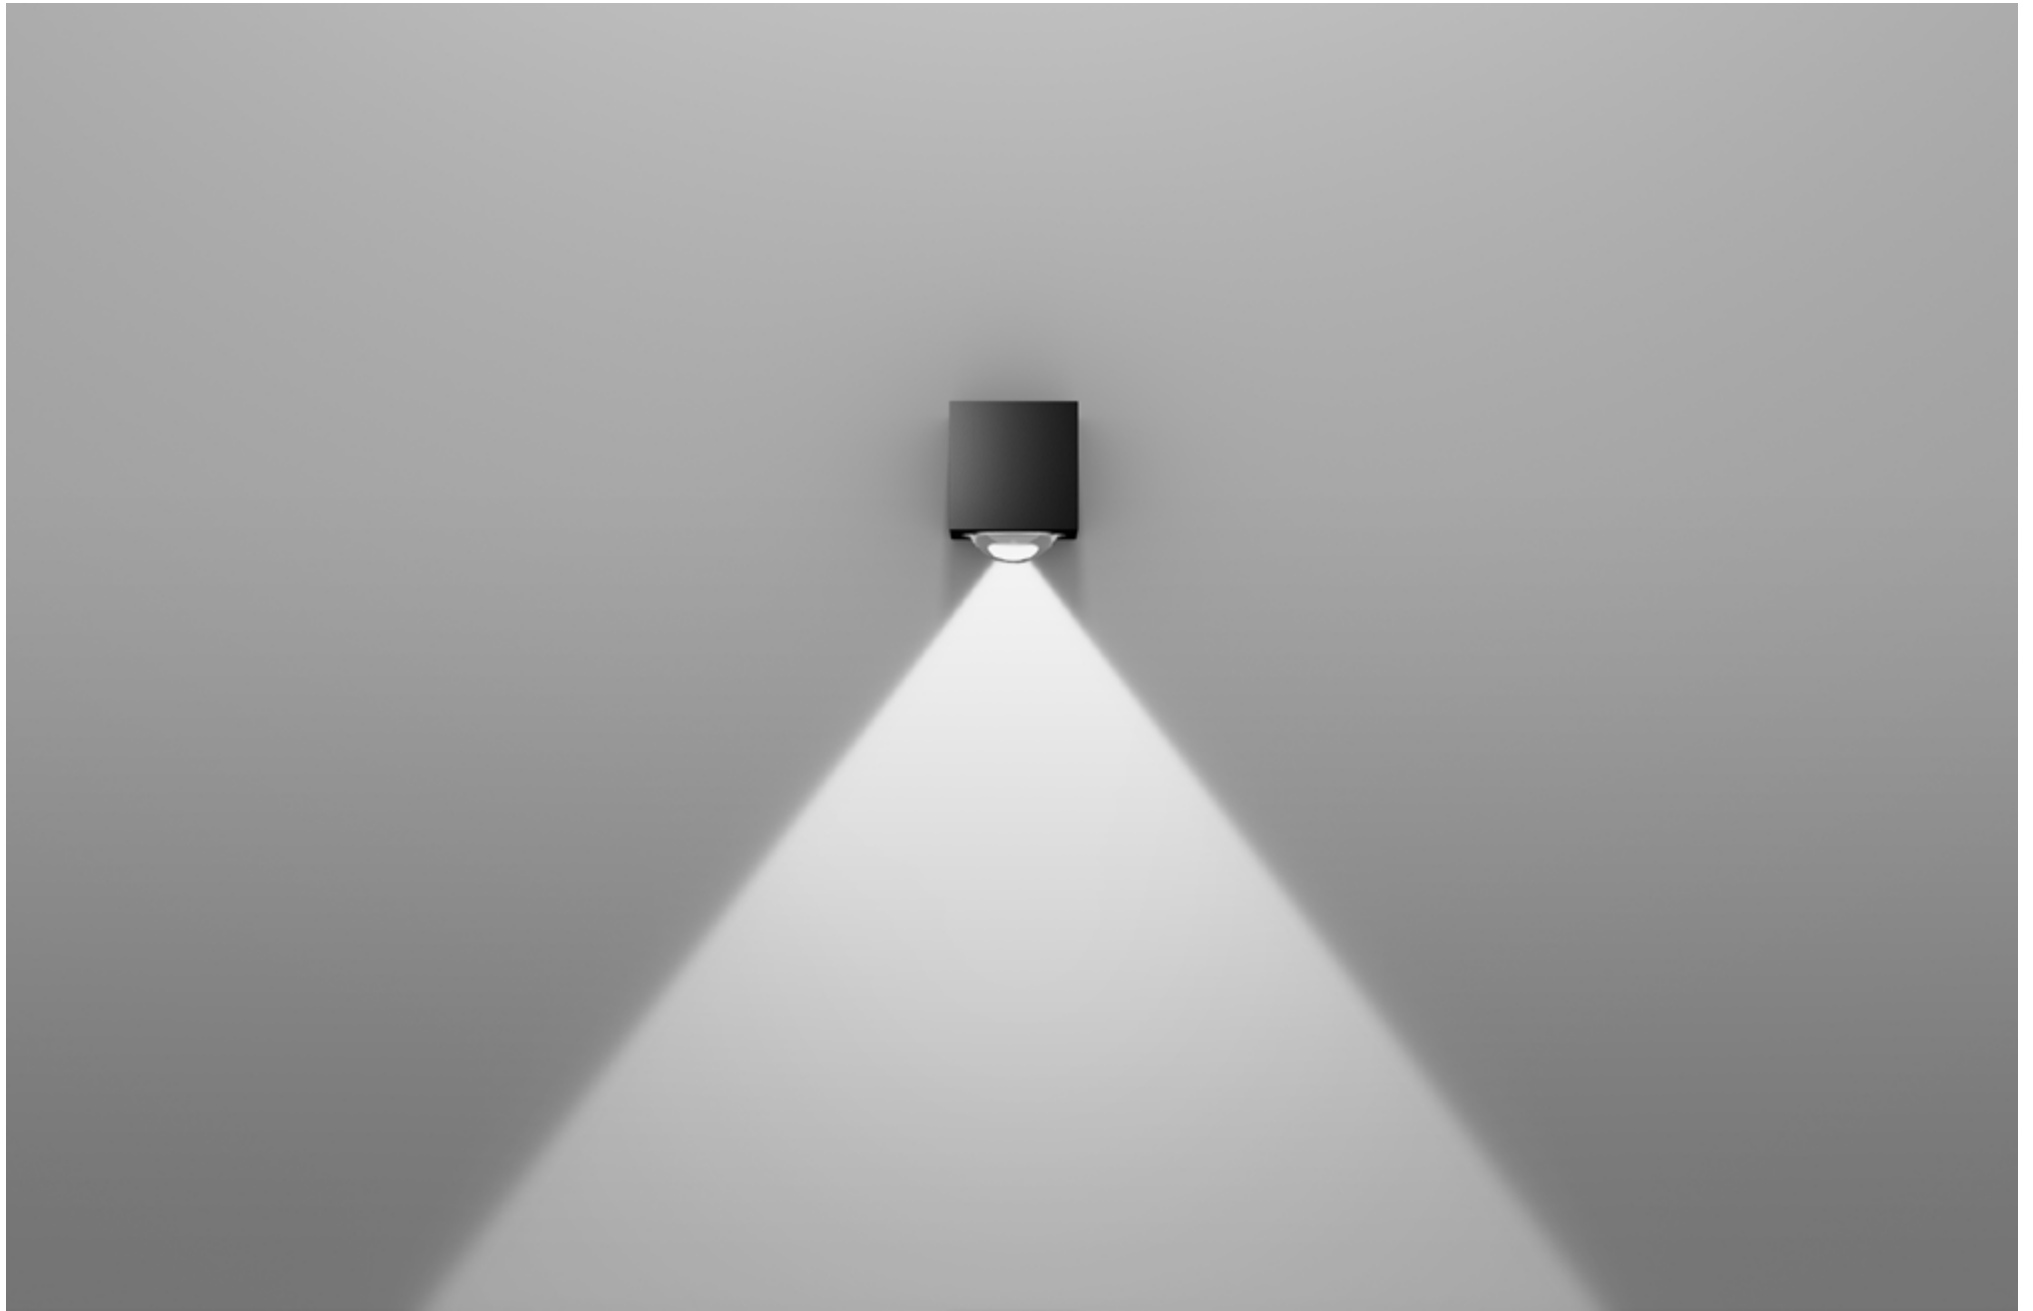

FINISHES: PAINT (white)

STEP LIGHT NAPOLEON 2W

STEP LIGHT NAPOLEON

POWER - 2W / OPTIC - WIDE / CCT - 2200K / CRI>97 Ra (R9>90) / COMFORT - UGR <19 /
IP65 / 220V (driver included) / CONTROL - NO DIM / WARRANTY - 2 YEARS