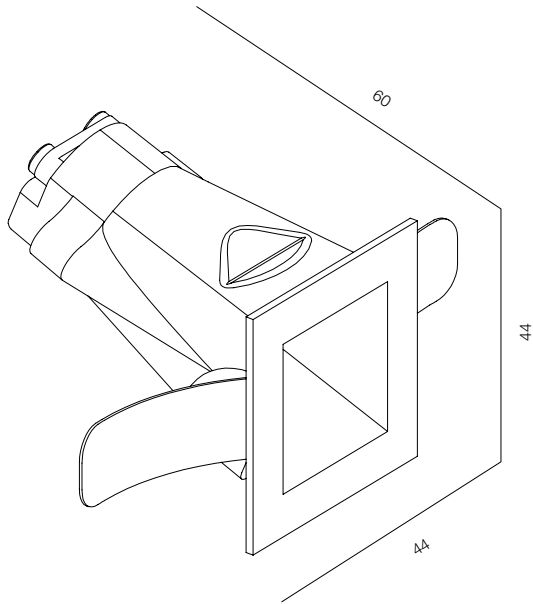

STEP LIGHT SV MINI