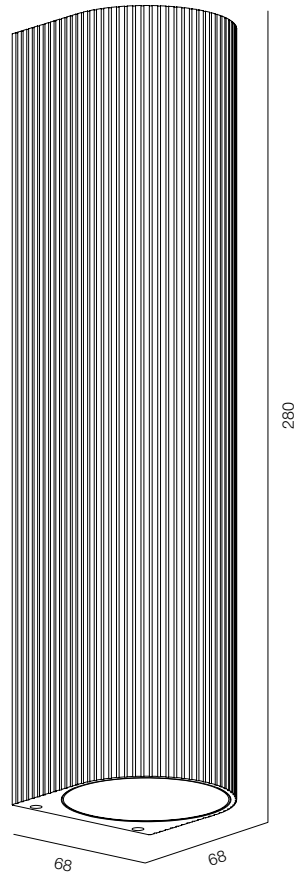

WALL TUBE 64 STRIPES 280

WALL TUBE 64 STRIPES

POWER - 10W / OPTIC - WIDE / CCT - 2200K / CRI>97 Ra (R9>90) / COMFORT - UGR <19 / IP40 / 220V (driver included) / CONTROL - DIM DALI / WARRANTY - 5 YEARS

FINISHES: TITAN (gold)