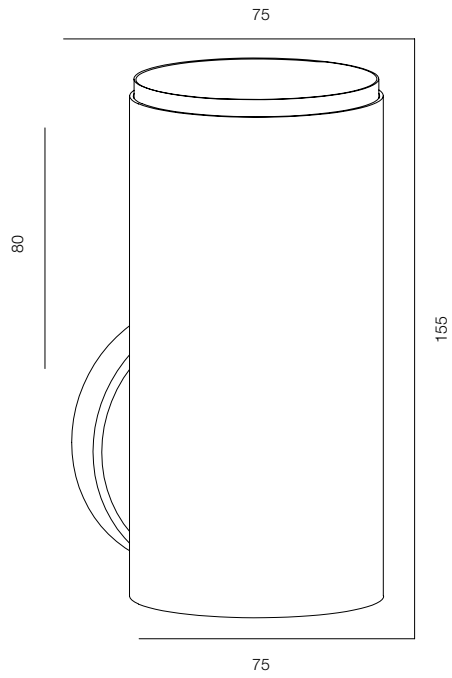

WALL TUBE 80 NODE ONE ZOOM 150

WALL TUBE 80 NODE ONE (ZOOM)

POWER - 10W / OPTIC - ZOOM / CCT - 2200K / CRI>97 Ra (R9>90) / COMFORT - UGR <19 / IP40 / 220V (driver included) / CONTROL - DIM DALI / WARRANTY - 5 YEARS

FINISHES: TITAN (gold, black)