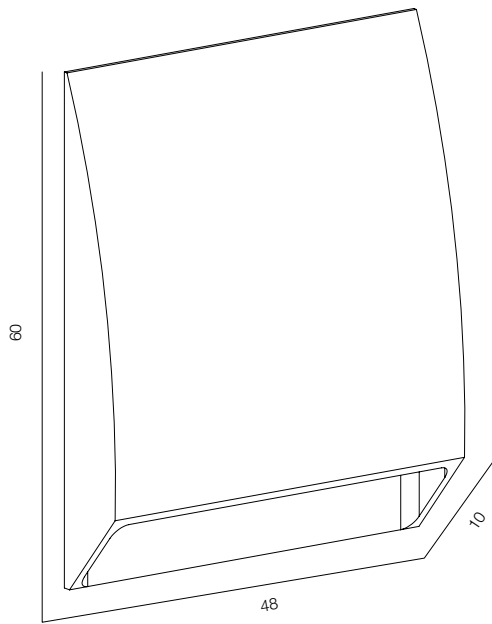

STEP LIGHT SMOOTH 2W

STEP LIGHT SMOOTH

POWER - 2W / FLOOD / CCT - 2200K / CRI>97 Ra (R9>90) / COMFORT - UGR <19 /
IP40 / 220V (driver included) / CONTROL - NO DIM / WARRANTY - 2 YEARS

FINISHES: TITAN (black) / 100% BRASS (gold)