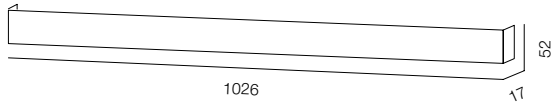

WALL LINE 52 1026