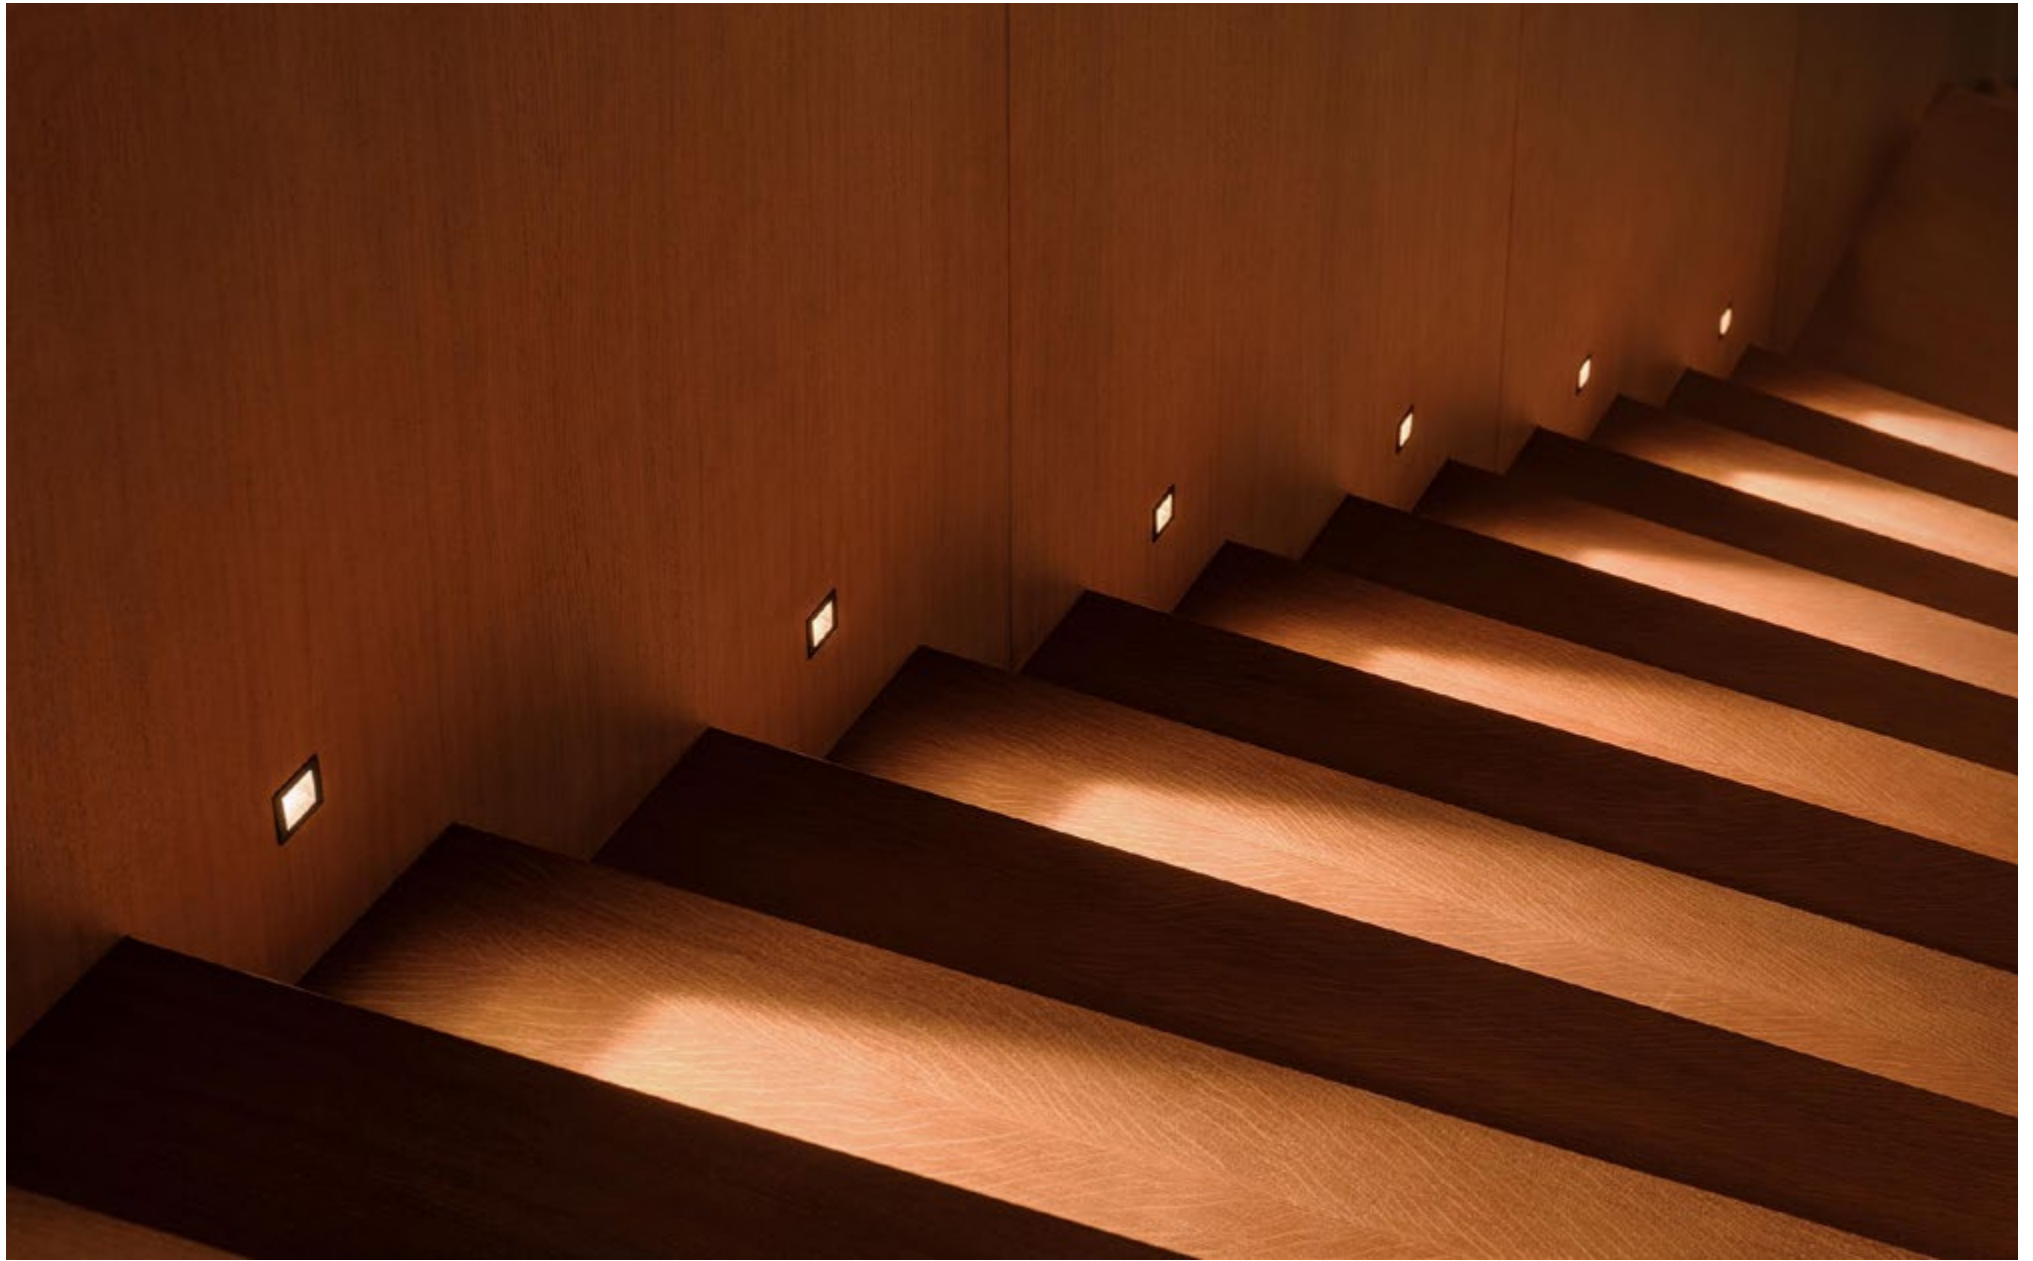

STEP LIGHT SV 100% BRASS BLACK

Design by FETCH DEVELOPMENT / Country house MANSION EMBRACE