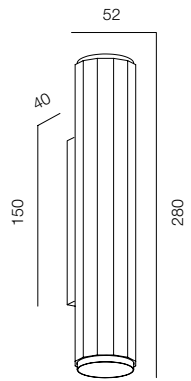

FINISHES: PAINT (white) / TITAN (gold, black)

WALL TUBE 52 SIX TWO 280

WALL TUBE 52 SIX 600

WALL TUBE 52 SIX TWO

POWER - 9W / OPTIC - SPOT / CCT - 2700K / CRI>97 Ra (R9>90) / COMFORT - UGR <19 /
IP40 / 220V (driver included) / CONTROL - DIM DALI / WARRANTY - 5 YEARS