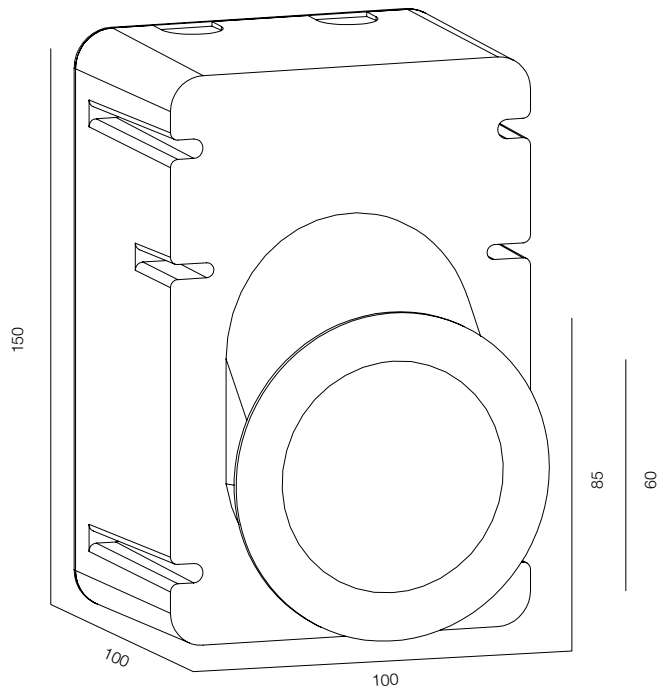

STEP LIGHT O 2W

STEP LIGHT O

POWER - 2W / OPTIC - MEDIUM / CCT - 2700K / CRI>97 Ra (R9>90) / COMFORT - UGR <19 /
IP65 / 220V (driver included) / CONTROL - NO DIM / WARRANTY - 2 YEARS

FINISHES: PAINT (grey)