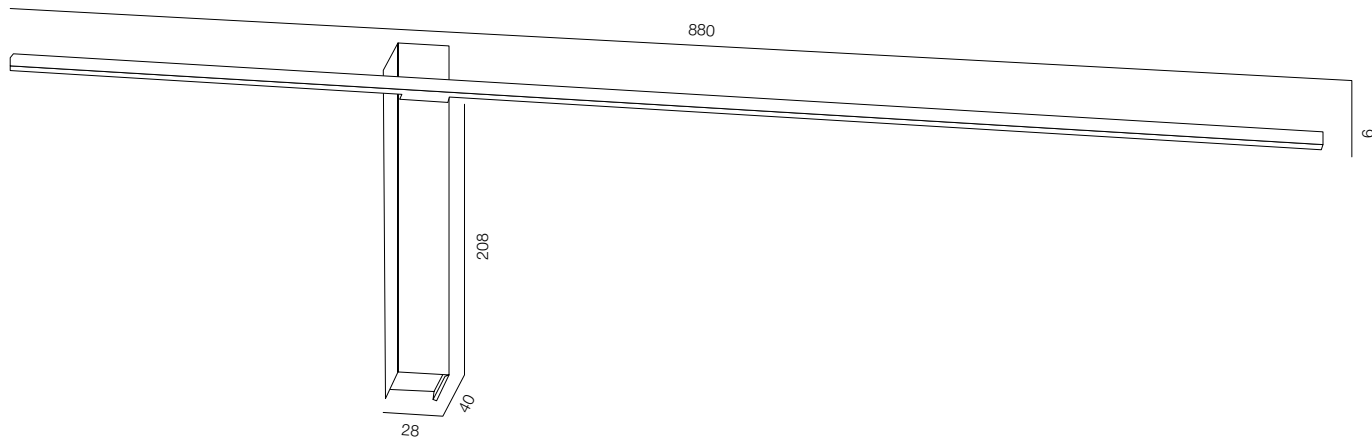

WALL STICK 6 SQR 880

WALL STICK 6 SQR

POWER - 12W / FLOOD / CCT - 2200K / CRI>97 Ra (R9>90) / COMFORT - UGR <19 /
IP40 / 220V (driver included) / CONTROL - DIM DALI / WARRANTY - 5 YEARS

FINISHES: PATINA BRASS / DARK TITAN