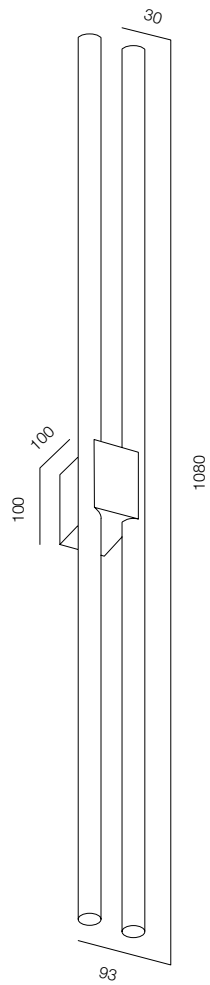

WALL STICK 30 DUO 1080

WALL STICK 30 DUO

POWER - 16W, 18W / FLOOD / CCT - 2200K / CRI>97 Ra (R9>90) / COMFORT - UGR <19 / IP40 / 220V (driver included) / CONTROL - DIM DALI / WARRANTY - 5 YEARS

FINISHES: PAINT (white, black) / TITAN (gold)