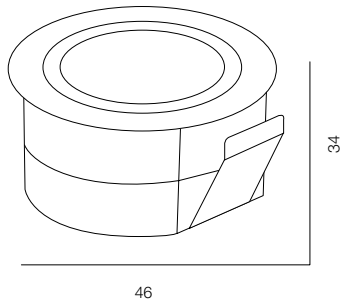

STEP LIGHT COIL 1W

STEP LIGHT COIL

POWER - 1W / OPTIC - WIDE / CCT - 2200K / CRI>97 Ra (R9>90) / COMFORT - UGR <19 /
IP67 / 48V (driver included) / CONTROL - NO DIM / WARRANTY - 2 YEARS

FINISHES: PAINT (white, black) / TITAN (gold)