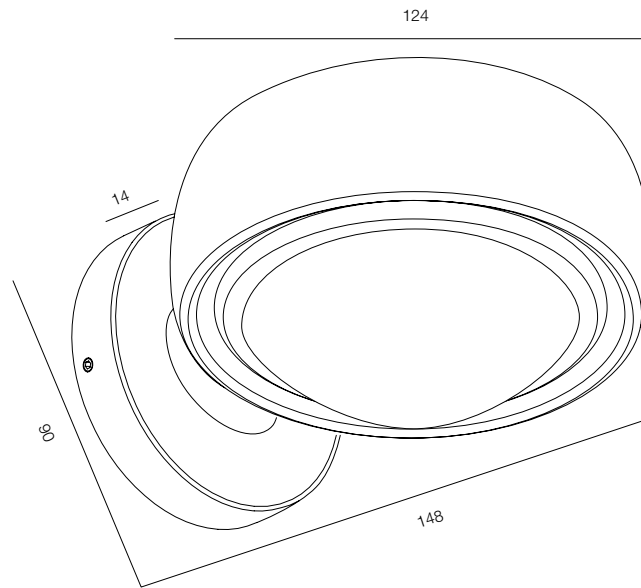

WALL LOOP 120

WALL LOOP

POWER - 8W, 12W / FLOOD / CCT - 2700K, RED / CRI>97 Ra (R9>90) / COMFORT - UGR <19 /
IP40 / 220V (driver included) / CONTROL - NO DIM / WARRANTY - 5 YEARS

FINISHES: TITAN (gold, black) / 100% BRASS (gold, black)