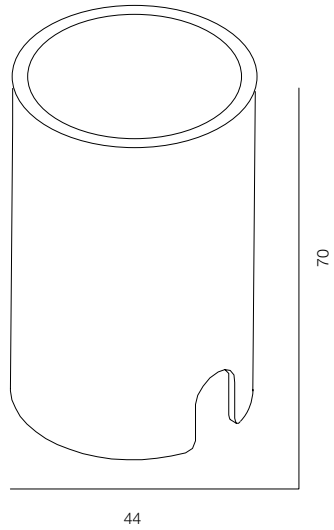

STEP LIGHT COIL 1W

STEP LIGHT COIL

POWER - 1W / OPTIC - WIDE / CCT - 2200K / CRI>97 Ra (R9>90) / COMFORT - UGR <19 /
IP67 / 48V (driver included) / CONTROL - NO DIM / WARRANTY - 2 YEARS

FINISHES: PAINT (white, black) / TITAN (gold)