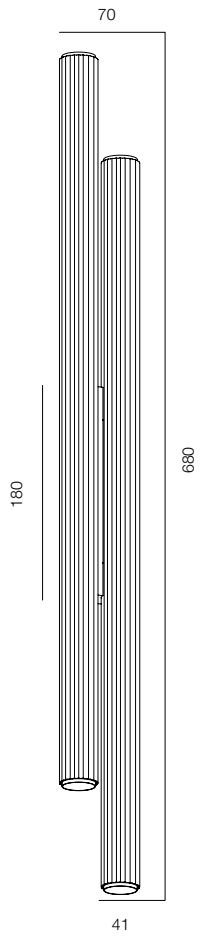

WALL TUBE 30 WAVE DUO 680

WALL TUBE 30 WAVE DUO

POWER - 12W / OPTIC - SPOT / CCT - 2200K / CRI>97 Ra (R9>90) / COMFORT - UGR <19 /
IP40 / 220V (driver included) / CONTROL - DIM DALI / WARRANTY - 5 YEARS

FINISHES: PAINT (white) / TITAN (gold)