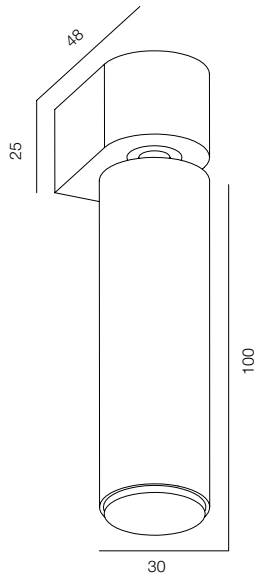

LOCUS NIGHT SCROLL UNO