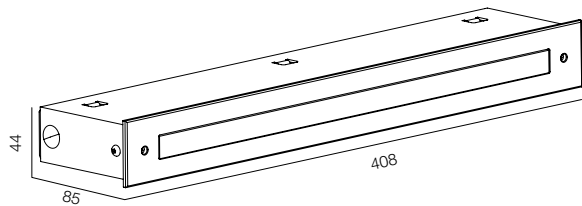

STEP LIGHT MARKER 400