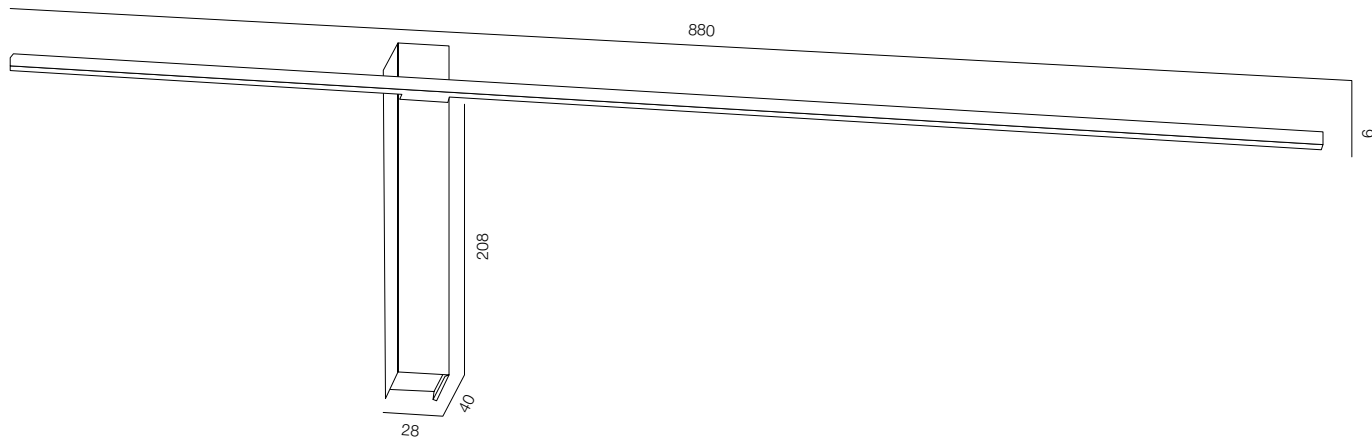

WALL STICK 6 SQR 880

WALL STICK 6 SQR

POWER - 12W / FLOOD / CCT - 2200K / CRI>97 Ra (R9>90) / COMFORT - UGR <19 /
IP40 / 220V (driver included) / CONTROL - DIM DALI / WARRANTY - 5 YEARS

FINISHES: PATINA BRASS / DARK TITAN