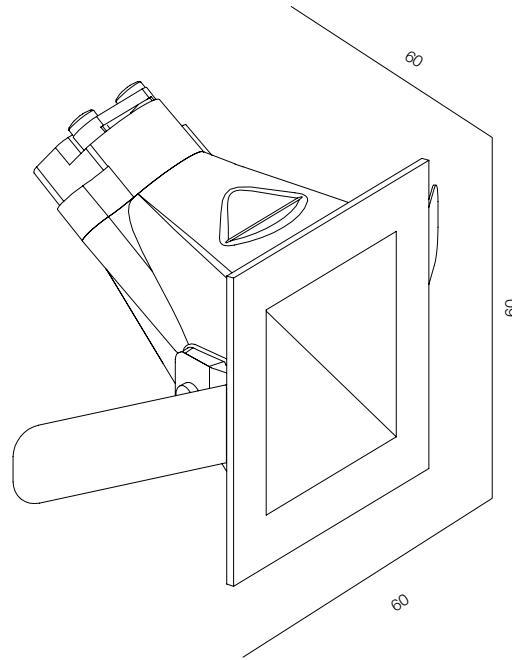

FINISHES: PAINT (white, grey, black)

STEP LIGHT SV MINI

STEP LIGHT SV

STEP LIGHT SV

POWER - 2W / OPTIC - MEDIUM / CCT - 2700K / CRI>97 Ra (R9>90) / COMFORT - UGR <19 / IP44 / 220V (driver included) / CONTROL - NO DIM / WARRANTY - 5 YEARS