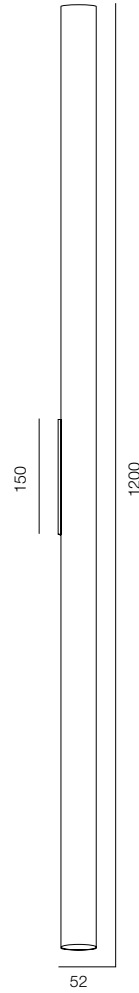

WALL TUBE 52 TWO 1200