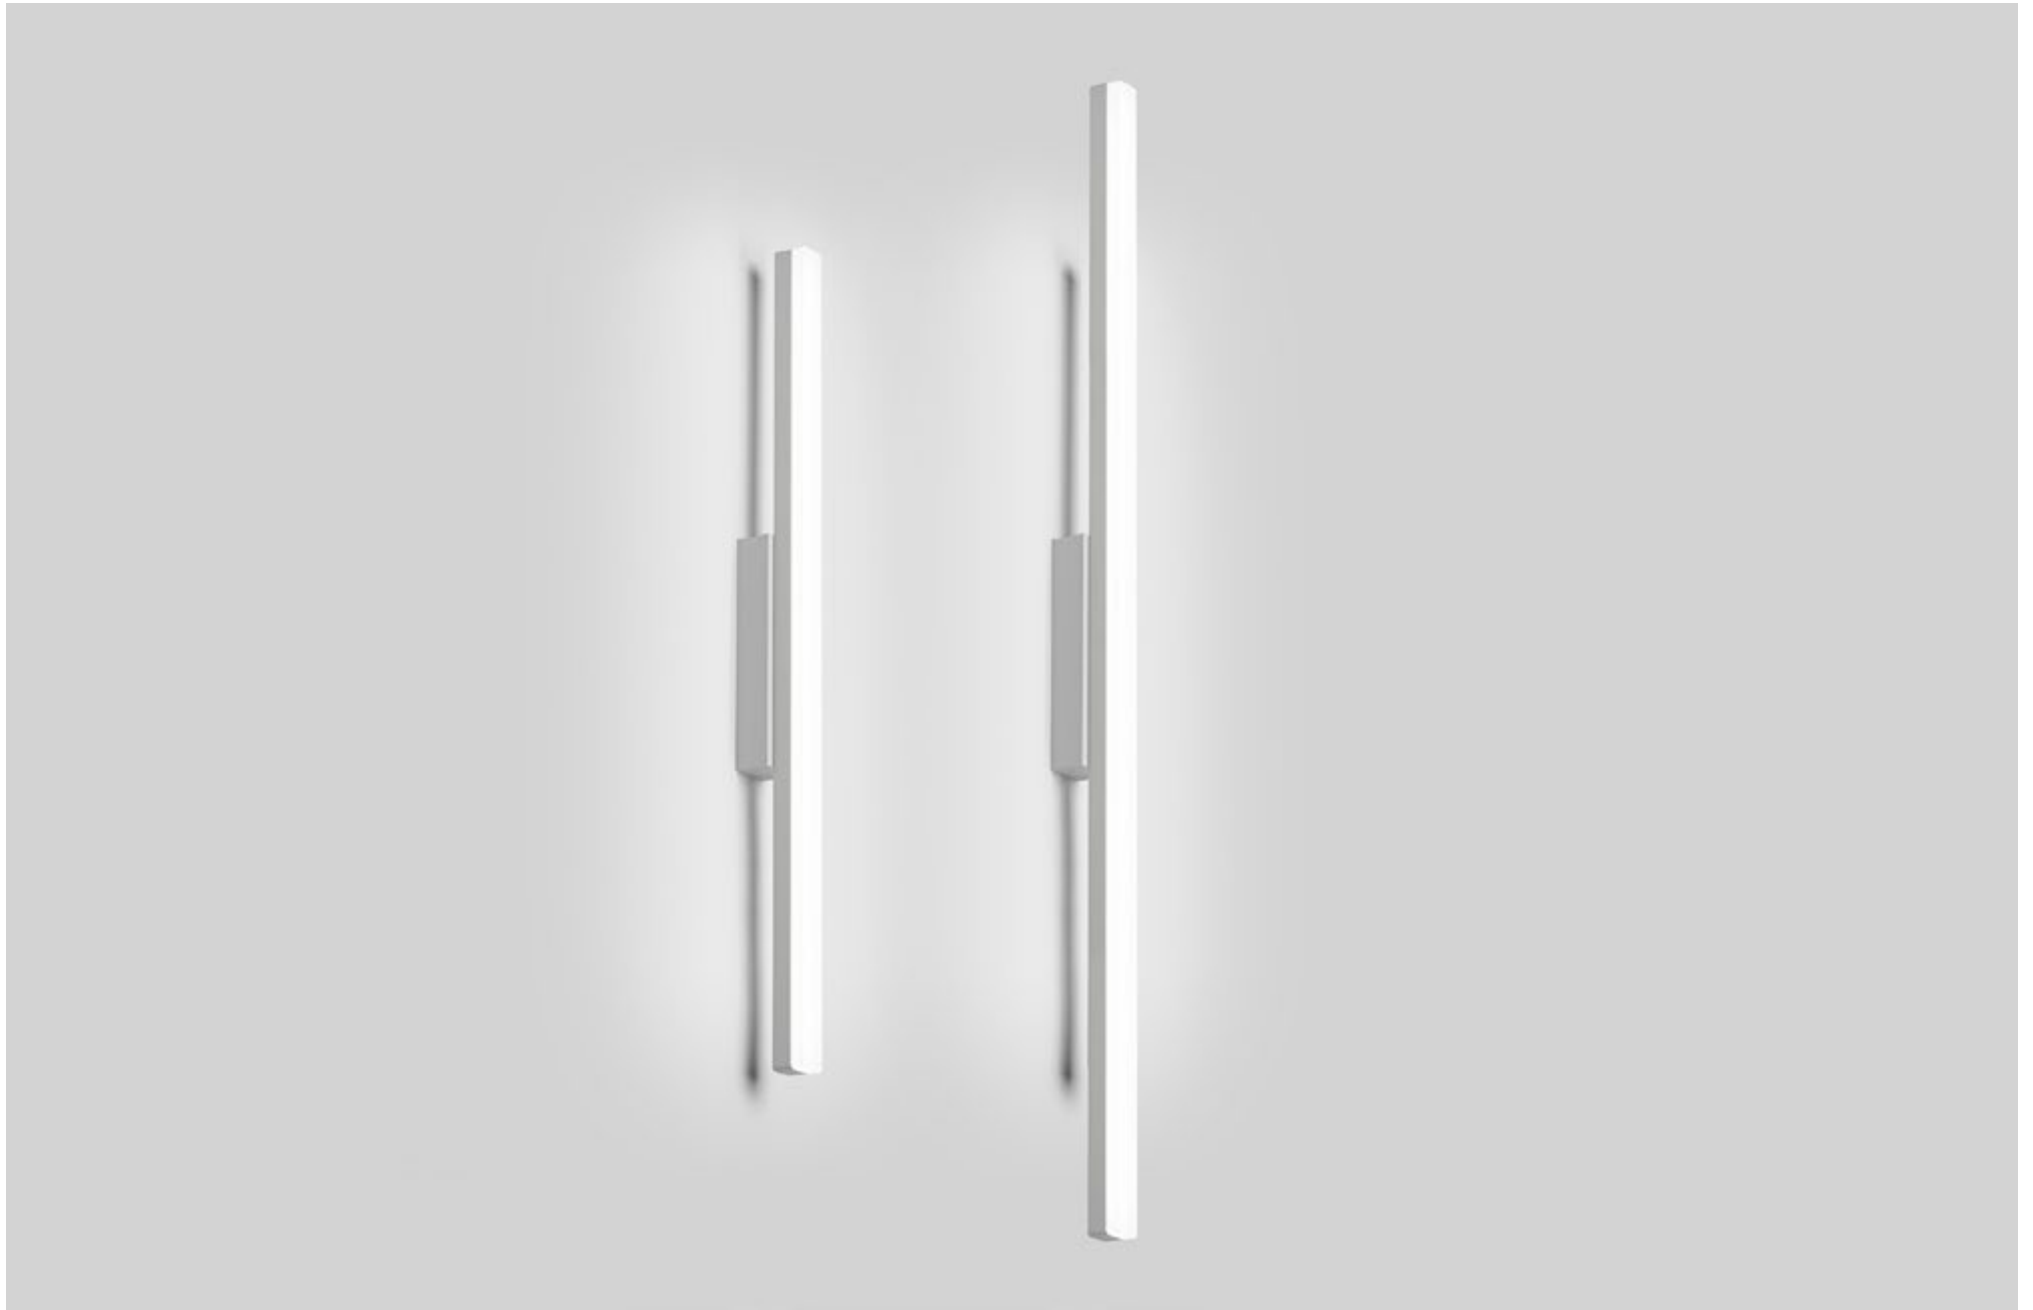

FINISHES: PAINT (white, black) / TITAN (white, black, pink, platinum) / 100% BRASS (gold, black)

WALL LINE MIRRO FRONT 600

WALL LINE MIRRO FRONT 900

WALL LINE MIRRO FRONT

POWER - 12W, 18W / FLOOD / CCT - 3000K / CRI>97 Ra (R9>90) / COMFORT - UGR <19 / IP40 / 220V (driver included) / CONTROL - NO DIM / WARRANTY - 5 YEARS