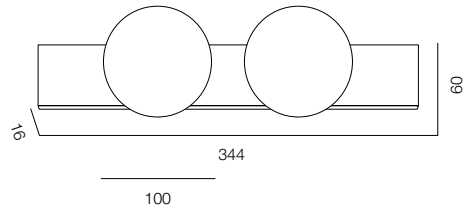

WALL SHAR TWO