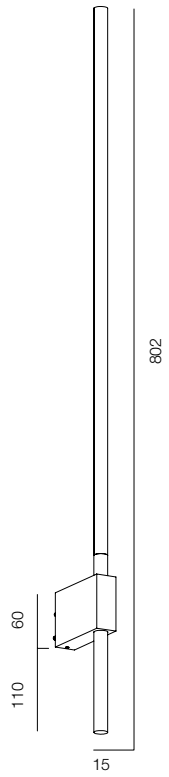

WALL STICK 15 ONE