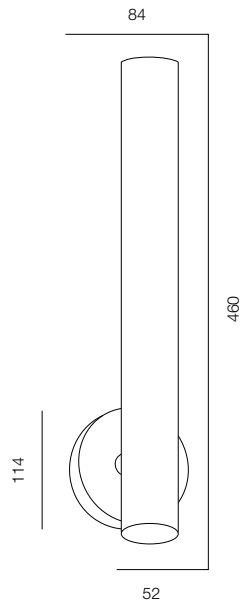

FINISHES: 100% BRASS (gold, platinum)

WALL TUBE 52 PIPE ONE

WALL TUBE 52 PIPE TWO

WALL TUBE 52 PIPE

POWER - 5W, 10W / OPTIC - SPOT / CCT - 2200K / CRI>97 Ra (R9>90) / COMFORT - UGR <19 / IP40 / 220V (driver included) / CONTROL - DIM DALI / WARRANTY - 5 YEARS