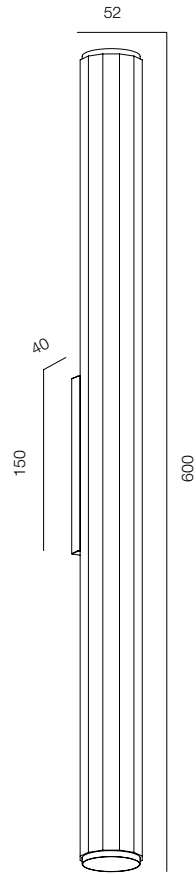

WALL TUBE 52 SIX TWO ZOOM 600

WALL TUBE 52 SIX TWO ZOOM

POWER - 9W / OPTIC - ZOOM / CCT - 2200K / CRI>97 Ra (R9>90) / COMFORT - UGR <19 / IP40 / 220V (driver included) / CONTROL - DIM DALI / WARRANTY - 5 YEARS

FINISHES: PAINT (white) / TITAN (gold, black)