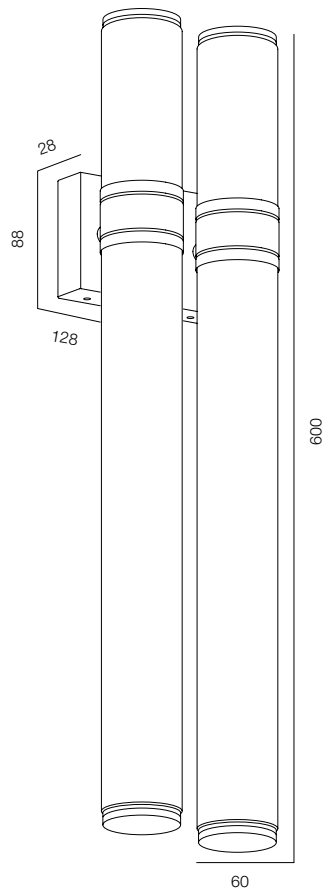

WALL FLUTTO DUO ALABASTRO

WALL FLUTTO ALABASTRO

POWER - 15W / FLOOD / CCT - 2200K / CRI>97 Ra (R9>90) / COMFORT - UGR <19 /
IP40 / 220V (driver included) / CONTROL - NO DIM / WARRANTY - 5 YEARS

FINISHES: STONE NATURAL & TITAN DARK