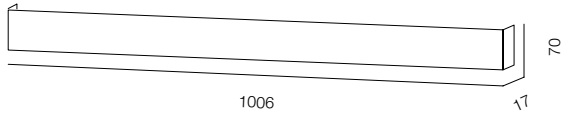

WALL LINE 70 1006