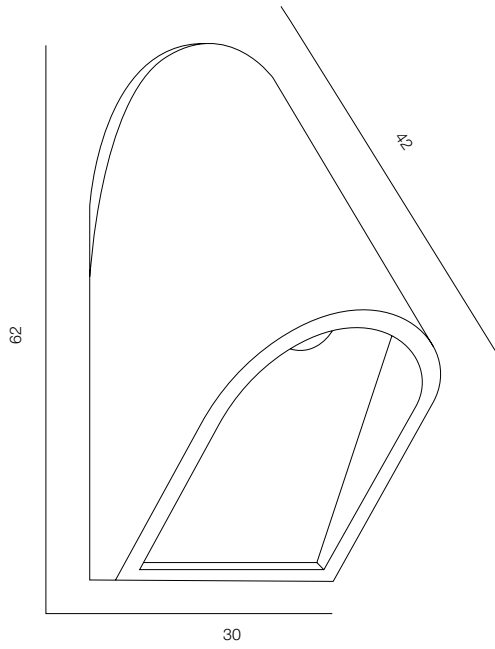

STEP LIGHT MIRO 3W

STEP LIGHT MIRO

POWER - 3W / OPTIC - MEDIUM / CCT - 2200K, 2700K / CRI>97 Ra (R9>90) / COMFORT - UGR <19 / IP65 / 220V (driver included) / CONTROL - NO DIM / WARRANTY - 2 YEARS

FINISHES: PAINT (white, grey, black)