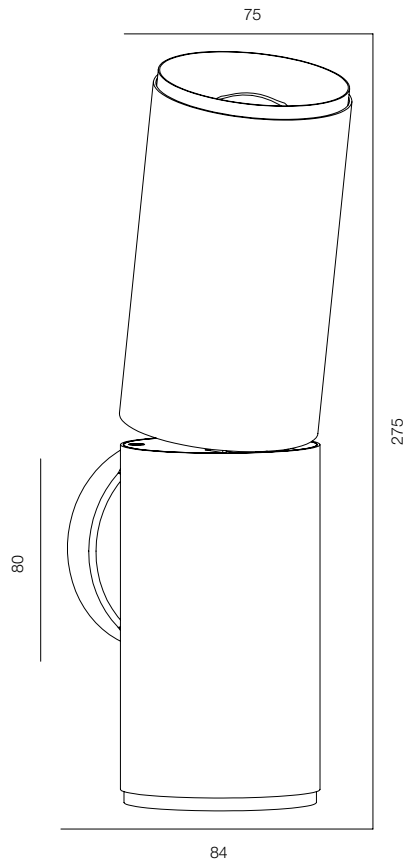

WALL TUBE 80 NODE TWO ZOOM 275

WALL TUBE 80 NODE TWO (ZOOM)

POWER - 14W / OPTIC - ZOOM / CCT - 2200K / CRI>97 Ra (R9>90) / COMFORT - UGR <19 /
IP40 / 220V (driver included) / CONTROL - DIM DALI / WARRANTY - 5 YEARS

FINISHES: TITAN (gold, black)