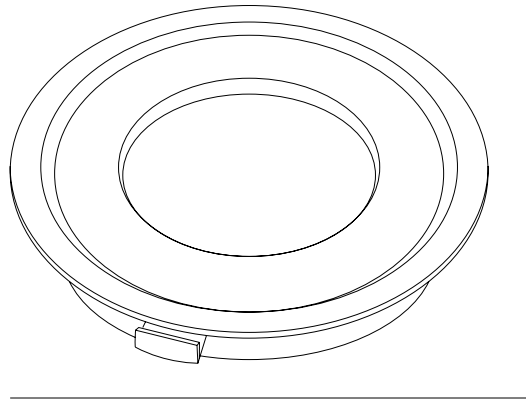

57

STEP LIGHT SLIM RGB

STEP LIGHT SLIM

POWER - 1W / FLOOD / CCT - 3000K, RGB / CRI>97 Ra (R9>90) / COMFORT - UGR <19 / IP54 / 24V (driver included) / CONTROL - NO DIM / WARRANTY - 2 YEARS

FINISHES: STAINLESS STEEL