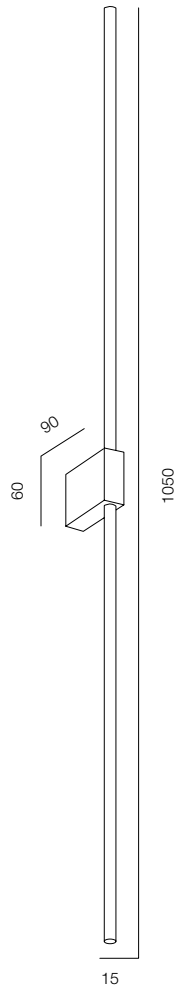

WALL STICK 15 DUO

WALL STICK 15

POWER - 6W, 9W / FLOOD / CCT - 2200K / CRI>97 Ra (R9>90) / COMFORT - UGR <19 / IP40 / 220V (driver included) / CONTROL - DIM 220 / WARRANTY - 5 YEARS

FINISHES: PAINT (white) / TITAN (gold, black, natural) / 100% BLACK (gold, black)