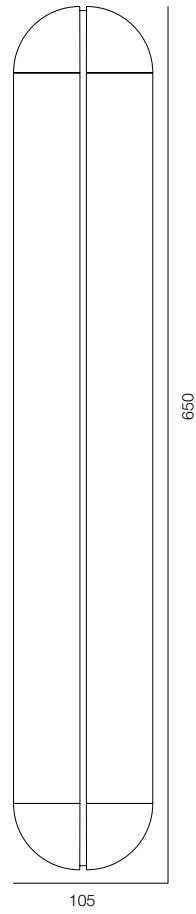

WALL HENGE 650

WALL HENGE

POWER - 15W, 20W / FLOOD / CCT - 3000K / CRI>97 Ra (R9>90) / COMFORT - UGR <19 /
IP40 / 220V (driver included) / CONTROL - DIM DALI / WARRANTY - 5 YEARS

FINISHES: STONE NATURAL