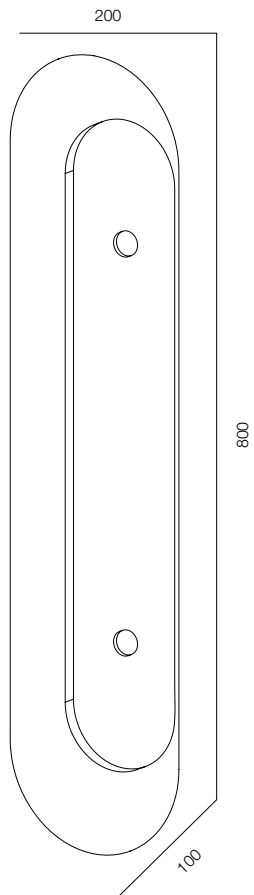

WALL PERFORATO 800

WALL PERFORATO

POWER - 26W / FLOOD / CCT - 2200K / CRI>97 Ra (R9>90) / COMFORT - UGR <19 / IP40 / 220V (driver included) / CONTROL - DIM DALI / WARRANTY - 5 YEARS

FINISHES: STONE NATURAL & PAINT (black)