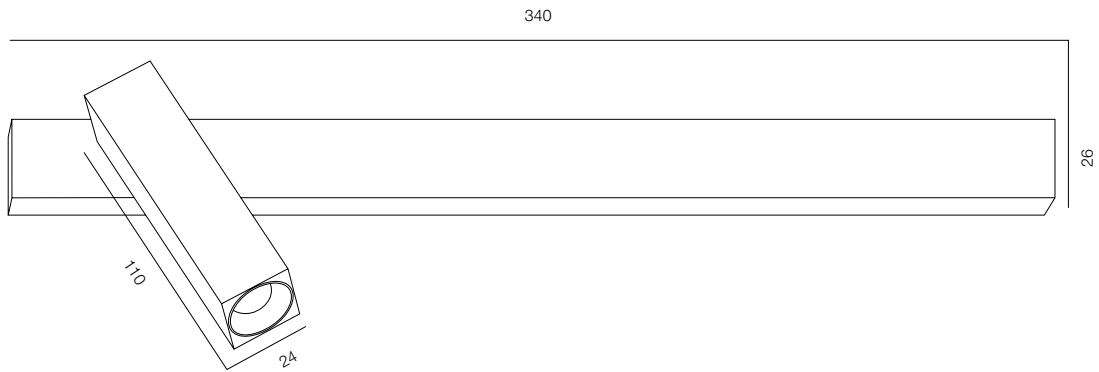

LOCUS NIGHT LINE SQR 340

LOCUS NIGHT LINE SQR

POWER - 2W / OPTIC - MEDIUM / CCT - 2200K / CRI>97 Ra (R9>90) / COMFORT - UGR <19 /
IP40 / 220V (driver included) / CONTROL - DIM BUTTON / WARRANTY - 5 YEARS

FINISHES: TITAN (gold, black)