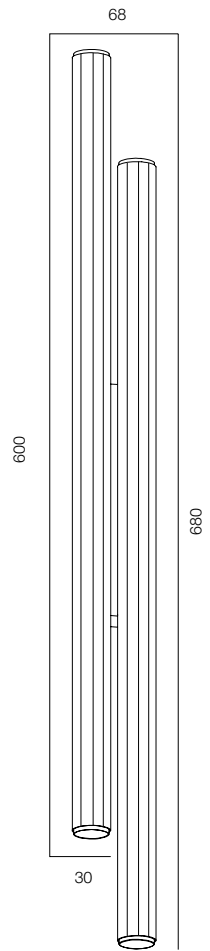

WALL TUBE 30 SIX DUO 680 12W

WALL TUBE 30 SIX DUO

POWER - 12W / OPTIC - SPOT / CCT - 2200K / CRI>97 Ra (R9>90) / COMFORT - UGR <19 / IP40 / 220V (driver included) / CONTROL - DIM DALI / WARRANTY - 5 YEARS

FINISHES: PAINT (white) / TITAN (gold, black)