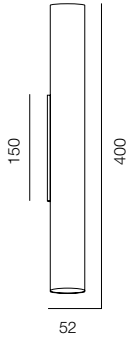

WALL TUBE 52 TWO 400