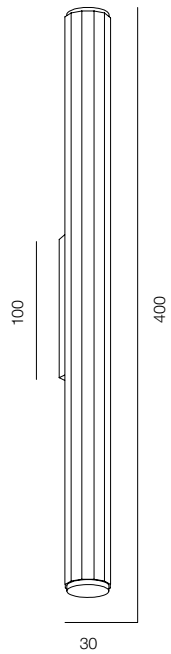

WALL TUBE 30 SIX TWO ZOOM 400 6W

WALL TUBE 30 SIX TWO ZOOM 400

POWER - 6W / OPTIC - ZOOM / CCT - 2200K / CRI>97 Ra (R9>90) / COMFORT - UGR <19 / IP40 / 220V (driver included) / CONTROL - NO DIM / WARRANTY - 5 YEARS

FINISHES: PAINT (white) / TITAN (gold, black)