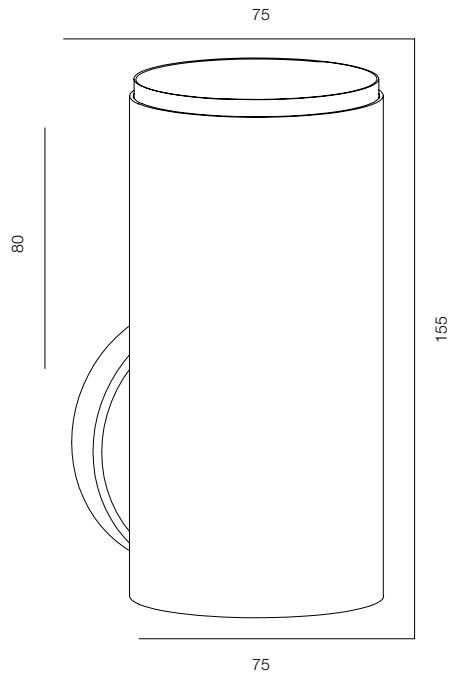

WALL TUBE 80 NODE ONE ZOOM 150

WALL TUBE 80 NODE ONE (ZOOM)

POWER - 10W / OPTIC - ZOOM / CCT - 2200K / CRI>97 Ra (R9>90) / COMFORT - UGR <19 / IP40 / 220V (driver included) / CONTROL - DIM DALI / WARRANTY - 5 YEARS

FINISHES: TITAN (gold, black)