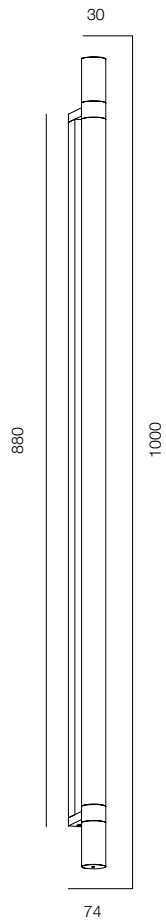

WALL TUBO 30 ROTARY