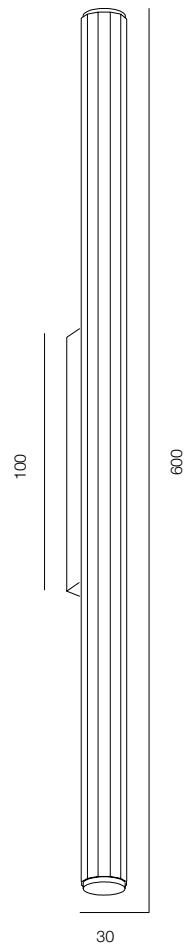

WALL TUBE 30 SIX TWO ZOOM 600 12W

WALL TUBE 30 SIX TWO ZOOM 600

POWER - 12W / OPTIC - ZOOM / CCT - 2200K / CRI > 97 Ra (R9 > 90) / COMFORT - UGR < 19 /
IP40 / 220V (driver included) / CONTROL - DIM DALI / WARRANTY - 5 YEARS

FINISHES: PAINT (white) / TITAN (gold, black)