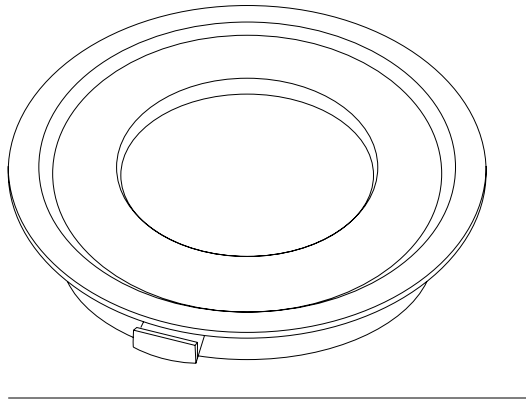

57

STEP LIGHT SLIM