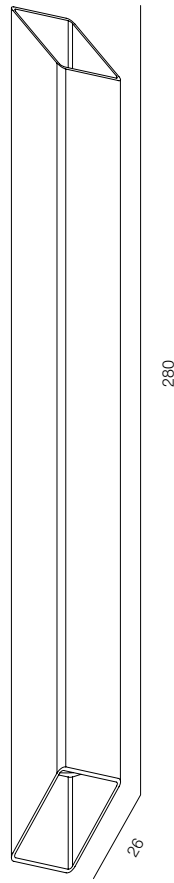

WALL TUBE 26 SQR TWO

WALL TUBE 26 SQR

POWER - 4W, 8W / OPTIC - MEDIUM / CCT - 2200K / CRI>97 Ra (R9>90) / COMFORT - UGR <19 /
IP40 / 220V (driver included) / CONTROL - NO DIM / WARRANTY - 5 YEARS

FINISHES: PATINA BRASS / DARK BRASS