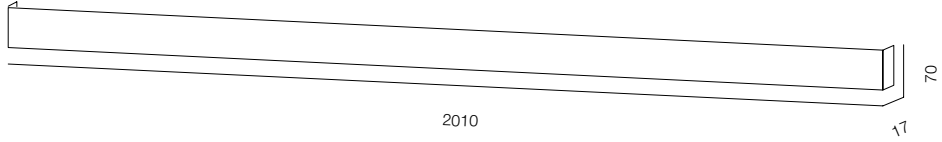

WALL LINE 70 2010

WALL LINE 70

POWER - 14W, 24W, 48W / FLOOD / CCT - 2700K / CRI>97 Ra (R9>90) / COMFORT - UGR <19 / IP40 / 220V (driver included) / CONTROL - DIM 220 / WARRANTY - 5 YEARS

FINISHES: PAINT (white, black) / 100% BRASS (gold, black, pink, platinum)