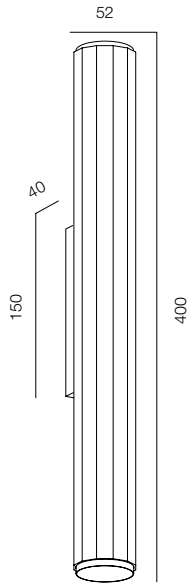

WALL TUBE 52 SIX TWO ZOOM 400