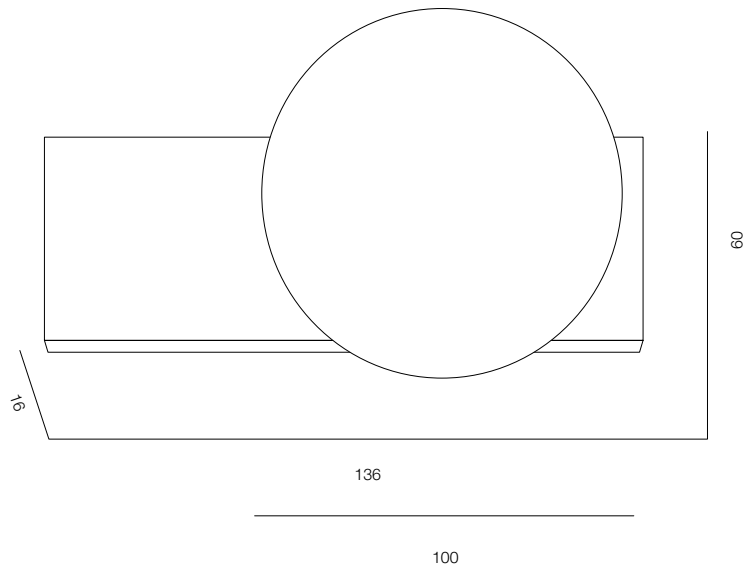

WALL LOOP 90

WALL LOOP 120

WALL LOOP

POWER - 8W, 12W / FLOOD / CCT - 2700K, RED / CRI>97 Ra (R9>90) / COMFORT - UGR <19 / IP40 / 220V (driver included) / CONTROL - NO DIM / WARRANTY - 5 YEARS

FINISHES: TITAN (gold, black) / 100% BRASS (gold, black)