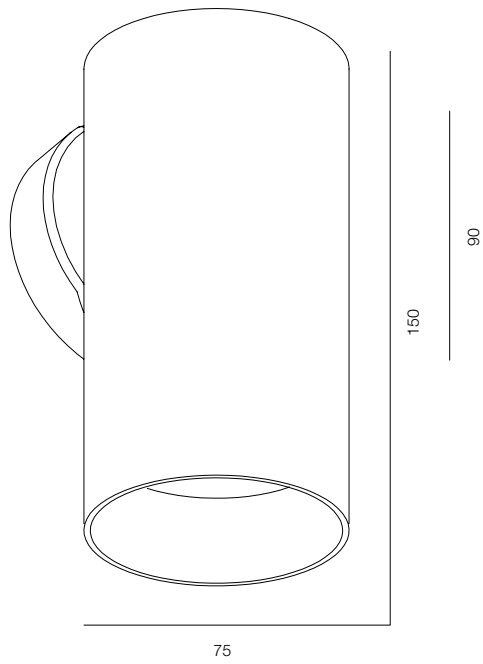

WALL TUBE 75 NODE ONE 150

WALL TUBE 75 NODE ONE

POWER - 18W / OPTIC - SPOT / CCT - 2200K, 2700K / CRI>97 Ra (R9>90) / COMFORT - UGR <19 /
IP40 / 220V (driver included) / CONTROL - DIM 220 / WARRANTY - 5 YEARS

FINISHES: PAINT (white, black) / TITAN (gold) / 100% BRASS (gold, black, pink)