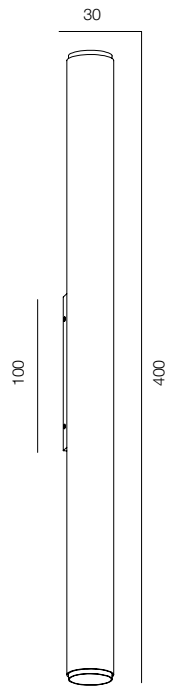

ELLE DECORATION, МОСКВА
2020

ОГЛАВЛЕНИЕ

WALL TUBE 30 TWO ZOOM 400	7	WALL LINE BRIDGELIGHT	69	LOCUS NIGHT COBRA	131
WALL TUBE 30 TWO ZOOM 600 DALI	9	WALL LINE CLIO	71	LOCUS NIGHT BOOK	133
WALL TUBE 30 DUO DALI	11	WALL LINE MIRRO FRONT	73		
WALL TUBE 52 TWO	13	WALL LINE MIRRO DOWN	75	LOCUS NIGHT LINE C	135
WALL TUBE 52 DUO	15	WALL DREAMLINE	77	LOCUS NIGHT LINE DUO C	137
				LOCUS NIGHT LINE SQR	139
WALL TUBE 30 SIX TWO ZOOM 400	17	WALL GLOW	79		
WALL TUBE 30 SIX TWO ZOOM 600	19	WALL DUNA	81	LOCUS NIGHT SHAR	141
WALL TUBE 30 SIX DUO	21	WALL LOOP	83	LOCUS NIGHT SCROLL	143
WALL TUBE 52 SIX TWO	23				
WALL TUBE 52 SIX TWO ZOOM	25	WALL SHAR ONE ALABASTER	85	STEP LIGHT SLIM	145
		WALL SHAR MARSO	87	STEP LIGHT MIRO	147
WALL TUBE 30 WAVE TWO ZOOM 400	27	WALL PERFORATO	89	STEP LIGHT SV	149
WALL TUBE 30 WAVE ZOOM 600 DALI	29	WALL DISCO ALABASTRO	91	STEP LIGHT CLICK	151
WALL TUBE 30 WAVE DUO	31	WALL MOON	93	STEP LIGHT ROTATE	153
WALL TUBE 52 WAVE TWO	33	WALL JACK	95	STEP LIGHT RV	155
		WALL HENGE	97	STEP LIGHT GO	157
WALL TUBO 30 SOFT	35	WALL FLUTTO ALABASTRO	99	STEP LIGHT BAR	159
WALL TUBO ROTARY	37	WALL WINGS	101	STEP LIGHT SLOT	161
WALL TUBE 52 PIPE	39	WALL LINE	103	STEP LIGHT NAPOLEON	163
WALL TUBE 60 FLUTTO	41	WALL BELMONDO	105	STEP LIGHT COIL	165
WALL TUBE 64 STRIPES	43			STEP LIGHT EGG	167
		WALL SHAR TWO ALABASTRO	107	STEP LIGHT SHIM	169
WALL TUBE 75 NODE ONE	45	WALL SHAR	109	STEP LIGHT SLICE	171
WALL TUBE 75 NODE TWO	47	WALL SHAR SHINE	111	STEP LIGHT SMOOTH	173
WALL TUBE 80 NODE ONE (ZOOM)	49			STEP LIGHT O	175
WALL TUBE 80 NODE TWO (ZOOM)	51	WALL FREELIGHT	113	STEP LIGHT PORT	177
WALL TUBE 26 SQR	53			STEP LIGHT TARS	179
		WALL PIANOFORTE	115	STEP LIGHT SLIT	181
WALL STICK 6 SQR	55	WALL PIANOFORTE TASTO	117		
WALL STICK 15	57	WALL PIANOFORTE QUARTZ	119	STEP LIGHT MARKER	183
WALL STICK 15 TWIG	59			STEP LIGHT BRICK R	185
WALL STICK 30 ONE	61	LOCUS NIGHT RND R	121	STEP LIGHT LOL	187
WALL STICK 30 DUO	63	LOCUS NIGHT RND R ZOOM	123	STEP LIGHT SIDEWALK	189
		LOCUS NIGHT SQR R	125	STEP LIGHT MATUS	191
WALL LINE 52	65	LOCUS NIGHT RND C	127	STEP LIGHT BRICK C	193
WALL LINE 70	67	LOCUS NIGHT SQR C	129	STEP LIGHT CANYON	195