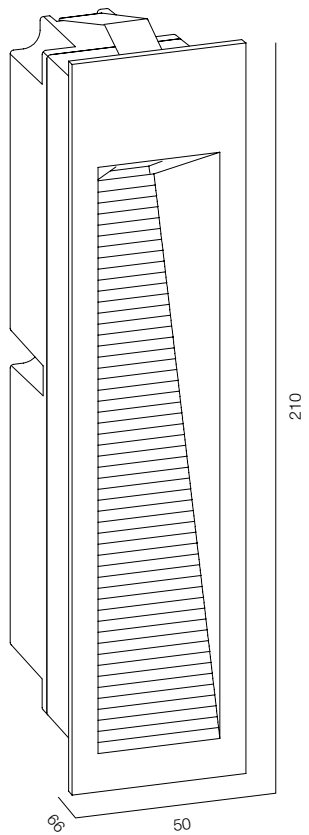

STEP LIGHT TARS 4W

STEP LIGHT TARS

POWER - 4W / OPTIC - MEDIUM / CCT - 2700K / CRI>97 Ra (R9>90) / COMFORT - UGR <19 /
IP65 / 220V (driver included) / CONTROL - NO DIM / WARRANTY - 2 YEARS

FINISHES: PAINT (grey)