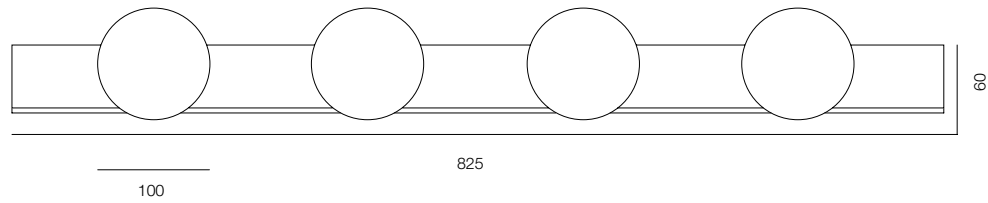

FINISHES: STONE NATURAL & DARK TITAN

WALL SHAR ONE

WALL SHAR TWO

WALL SHAR FOUR

WALL SHAR

POWER - 4W, 6W, 16W / FLOOD / CCT - 2200K, 2700K / CRI>97 Ra (R9>90) / COMFORT - UGR <19 / IP44 / 220V (driver included) / CONTROL - NO DIM, DIM BUTTON, DIM 220 / WARRANTY - 5 YEARS