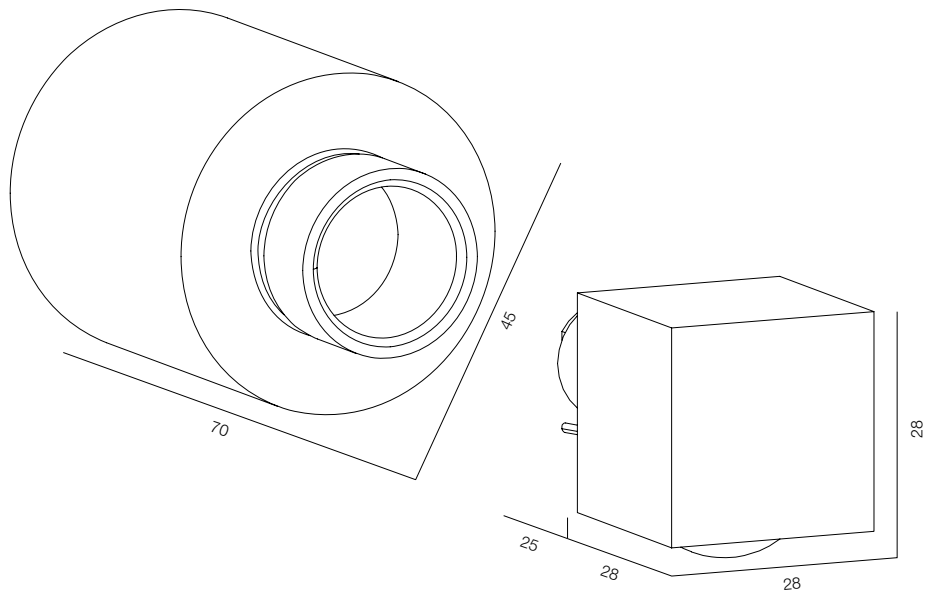

STEP LIGHT NAPOLEON 2W

STEP LIGHT NAPOLEON

POWER - 2W / OPTIC - WIDE / CCT - 2200K / CRI>97 Ra (R9>90) / COMFORT - UGR <19 /
IP65 / 220V (driver included) / CONTROL - NO DIM / WARRANTY - 2 YEARS

FINISHES: PAINT (grey)