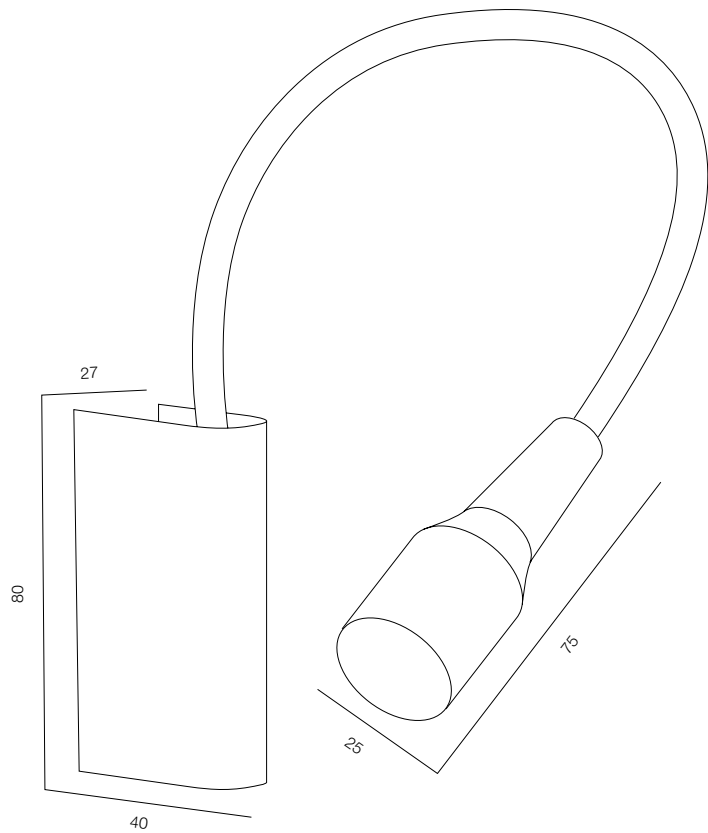

LOCUS NIGHT BOOK 2W

LOCUS NIGHT BOOK

POWER - 2W / OPTIC - SPOT / CCT - 2200K / CRI>97 Ra (R9>90) / COMFORT - UGR <19 / IP40 / 220V (driver included) / CONTROL - DIM BUTTON / WARRANTY - 5 YEARS

FINISHES: PAINT (white, black) / 100% BRASS (gold)