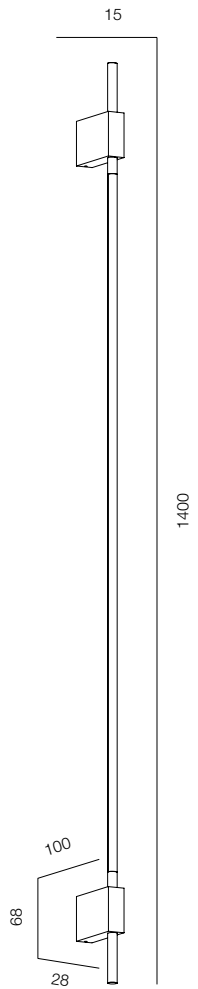

WALL STICK 15 TWIG 140

WALL STICK 15 TWIG

POWER - 10W / FLOOD / CCT - 2200K / CRI>97 Ra (R9>90) / COMFORT - UGR <19 /
IP40 / 220V (driver included) / CONTROL - DIM DALI / WARRANTY - 5 YEARS

FINISHES: TITAN (gold, black)