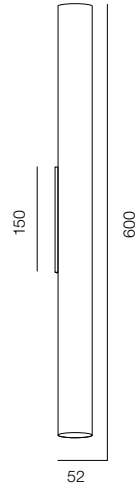

WALL TUBE 52 TWO 600