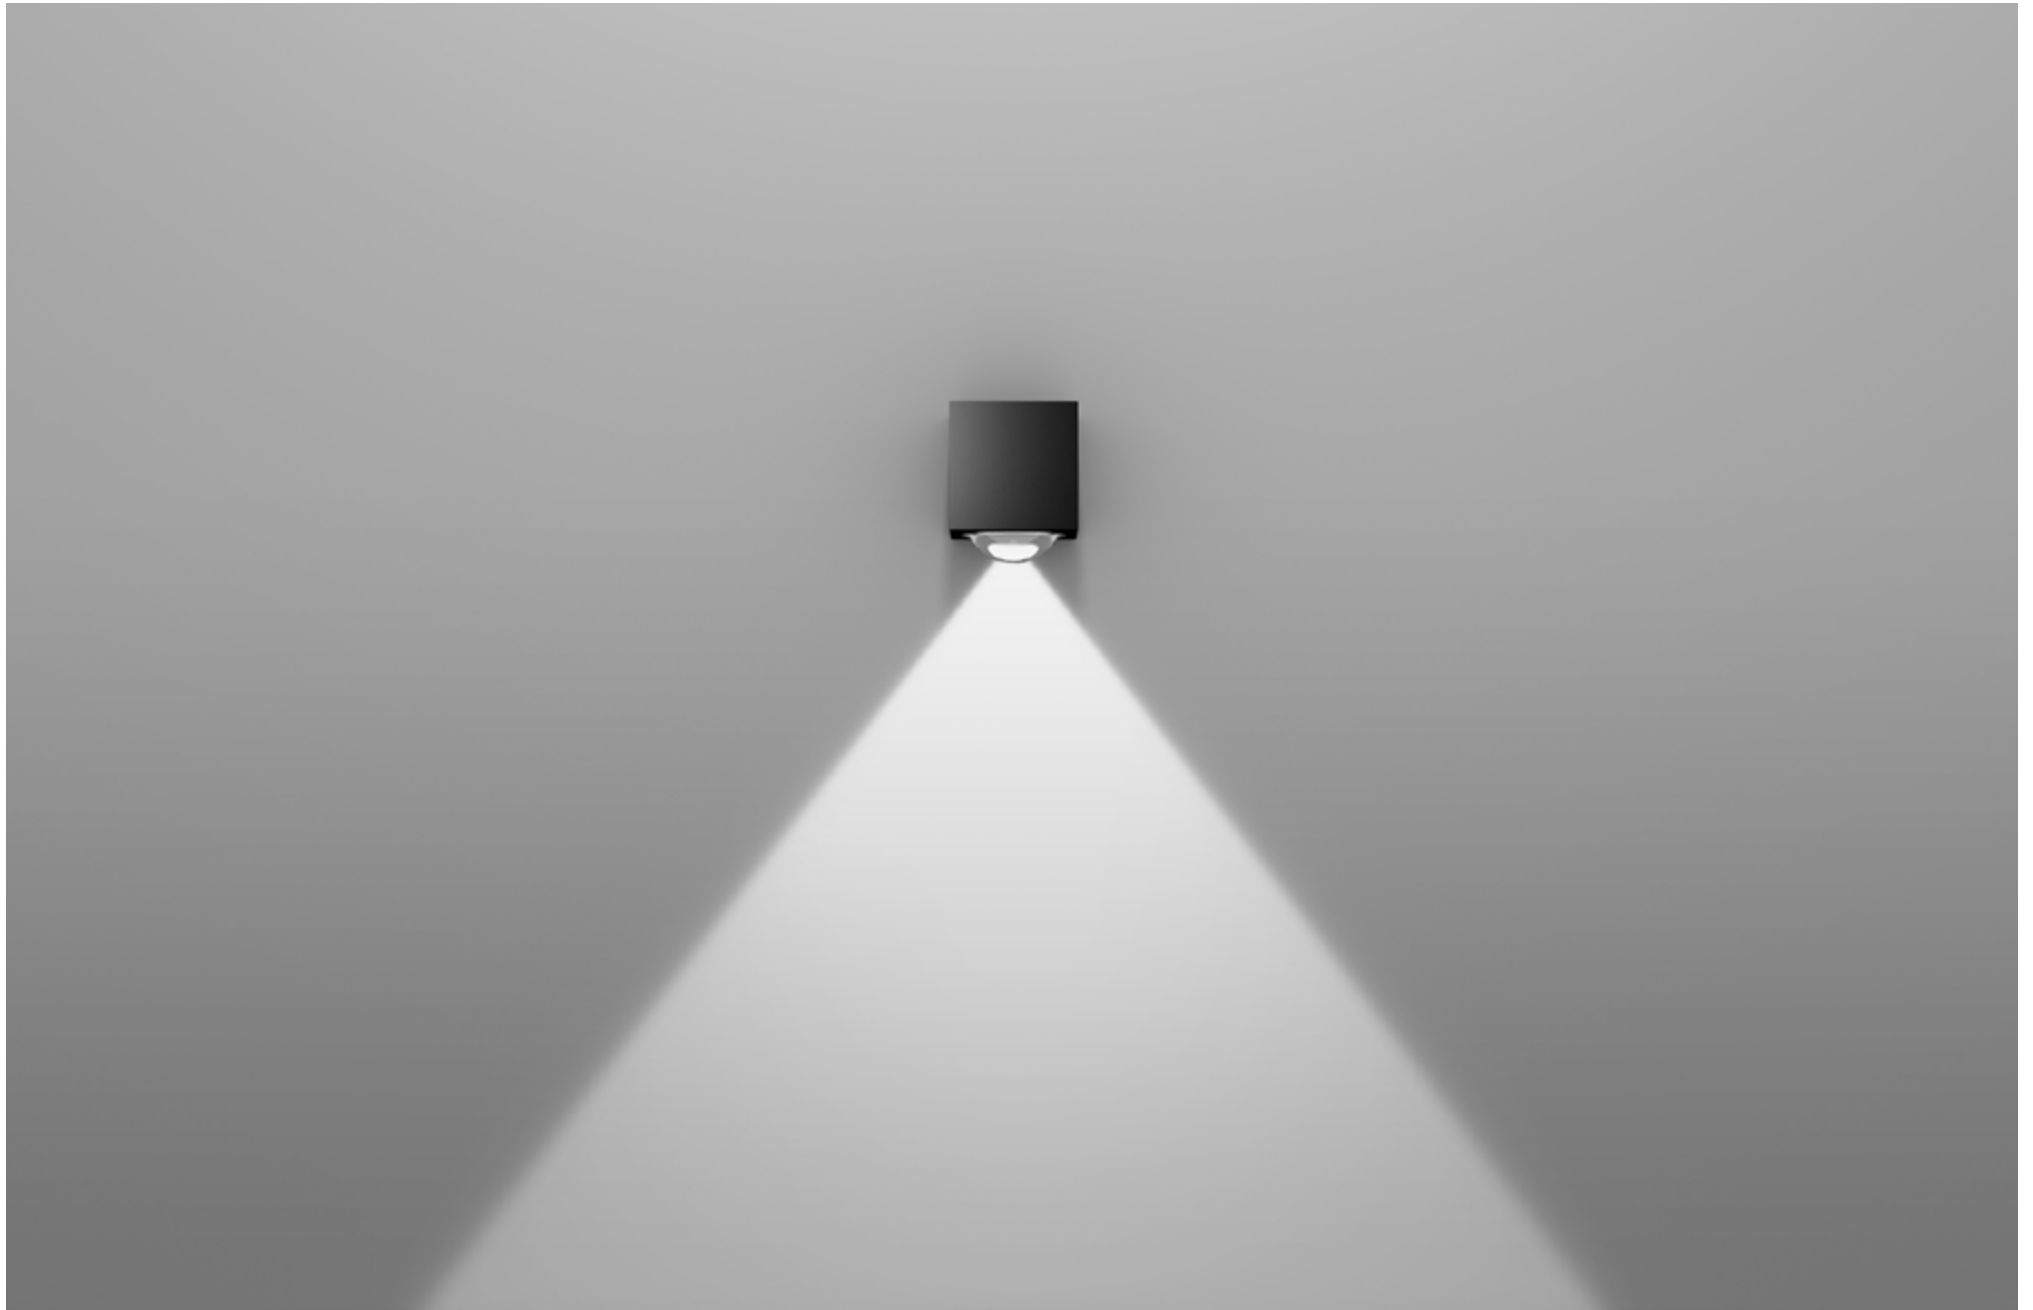

FINISHES: PAINT (white)

STEP LIGHT NAPOLEON 2W

STEP LIGHT NAPOLEON

POWER - 2W / OPTIC - WIDE / CCT - 2200K / CRI>97 Ra (R9>90) / COMFORT - UGR <19 /
IP65 / 220V (driver included) / CONTROL - NO DIM / WARRANTY - 2 YEARS