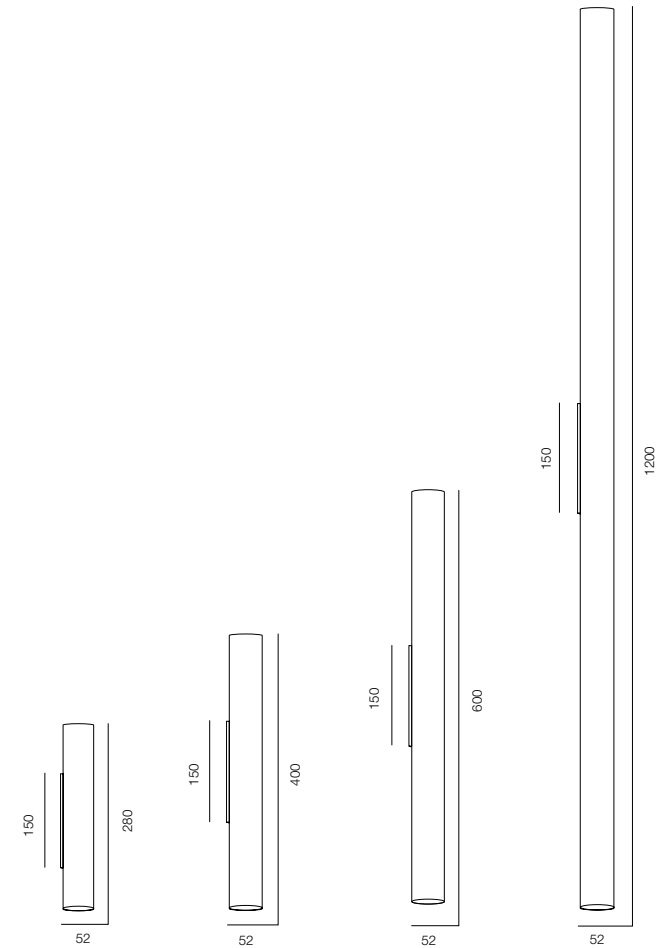

WALL TUBE 52 DUO

HOME LIGHT - 2200K
QUALITY WARM - SPECTRUM R9>90 / CRI>97Ra
OPTIC - WIDE / COMFORT - UGR <19
POWER - 18W / IP40 / 220V / CONTROL - DIM DALI
WARRANTY - 5 YEARS

FINISHES: PAINT (white) / TITAN (gold, black)