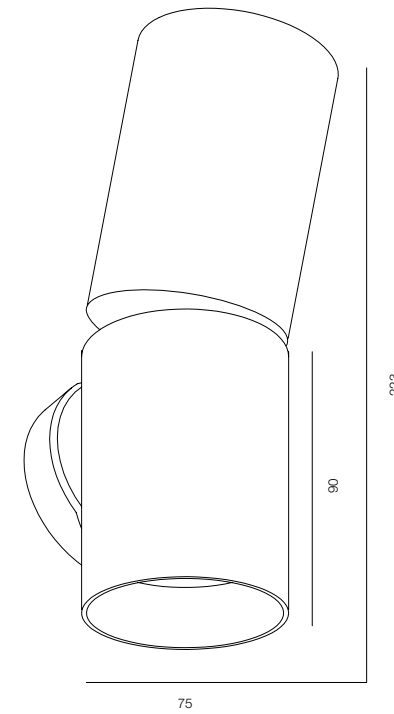

WALL TUBE 75 NODE TWO

HOME LIGHT - 2200K, 2700K

QUALITY WARM - SPECTRUM R9>90 / CRI>97Ra

OPTIC - SPOT / COMFORT - UGR <19

POWER - 14W / IP40 / 220V / CONTROL - DIM 220

WARRANTY - 5 YEARS

FINISHES: PAINT (white, black) / TITAN (gold) / 100% BRASS (gold, black, pink)