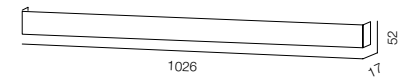

WALL LINE 52

HOME LIGHT - 2700K

QUALITY WARM - SPECTRUM R9>90 / CRI>97Ra

POWER - 8W, 12W, 24W / IP40 / 220V / CONTROL - DIM 220

WARRANTY - 5 YEARS

FINISHES: PAINT (white, black) / 100% BRASS (gold)