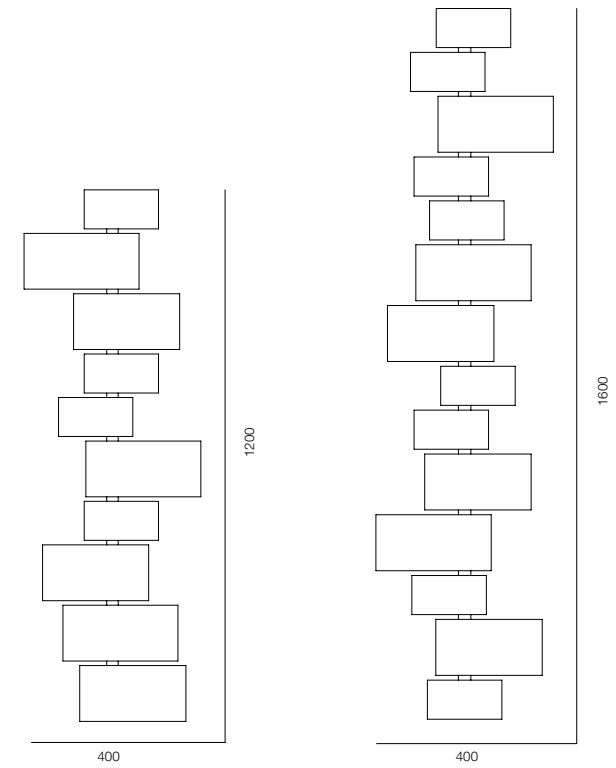

WALL PIANOFORTE ALABASTRO

RELAX LIGHT - 2000K

QUALITY WARM - SPECTRUM R9>90 / CRI>97Ra

POWER - 10W, 12W / IP40 / 220V / CONTROL - NO DIM, DIM DALI

WARRANTY - 5 YEARS

FINISHES: STONE NATURAL (peach alabaster)