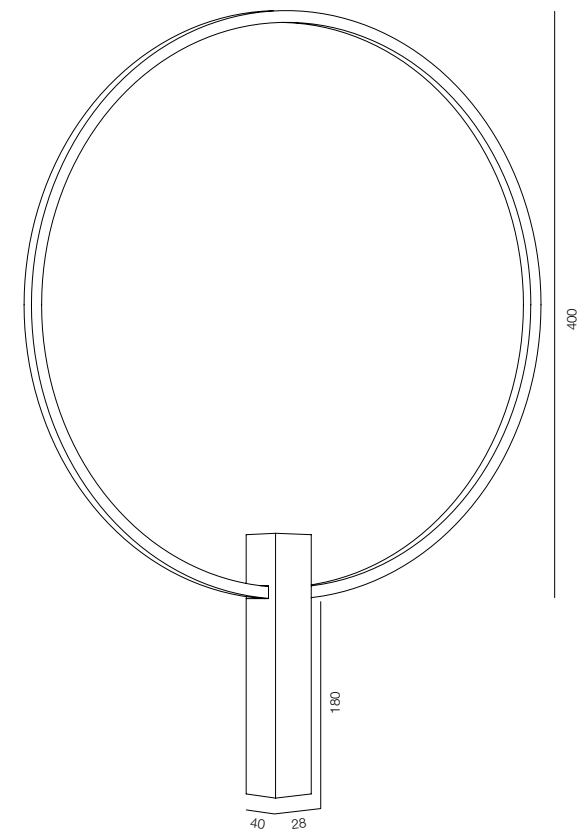

FINISHES: PATINA BRASS / DARK BRASS

WALL NIMB

HOME LIGHT - 2200K
QUALITY WARM - SPECTRUM R9>90 / CRI>97Ra
POWER - 14W / IP40 / 220V / CONTROL - DIM DALI
WARRANTY - 5 YEARS

FINISHES: DARK TITAN

WALL STICK 6 SQR