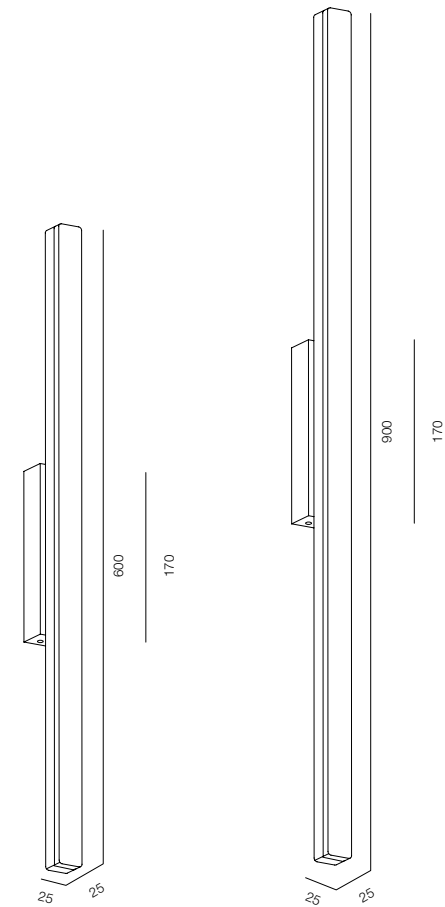

WALL LINE MIRRO FRONT

HOME LIGHT - 3000K
QUALITY WARM - SPECTRUM R9>90 / CRI>97Ra
POWER - 12W, 18W / IP40 / 220V / CONTROL - NO DIM
WARRANTY - 5 YEARS

FINISHES: PAINT (white)