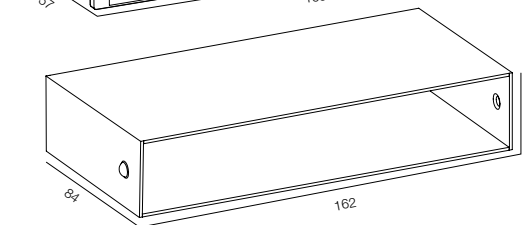

STEP LIGHT SLIT

HOME LIGHT - 2200K
QUALITY WARM - SPECTRUM R9>90 / CRI>97Ra
POWER - 3W, 6W / IP65 / 220V / CONTROL - NO DIM
WARRANTY - 2 YEARS

FINISHES: PAINT (grey)