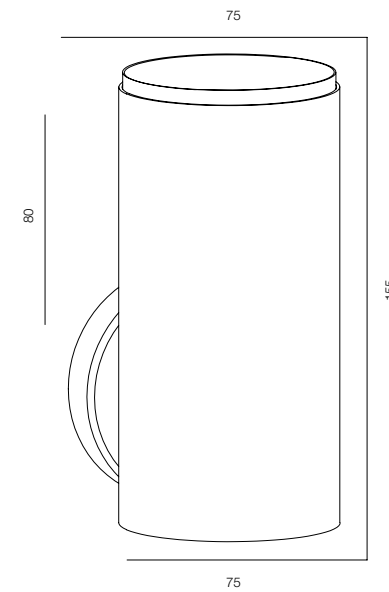

WALL TUBE 80 NODE ONE (ZOOM)

HOME LIGHT - 2200K
QUALITY WARM - SPECTRUM R9>90 / CRI>97Ra
OPTIC - ZOOM / COMFORT - UGR <19
POWER - 10W / IP40 / 220V / CONTROL - DIM DALI
WARRANTY - 5 YEARS

FINISHES: TITAN (gold, black)