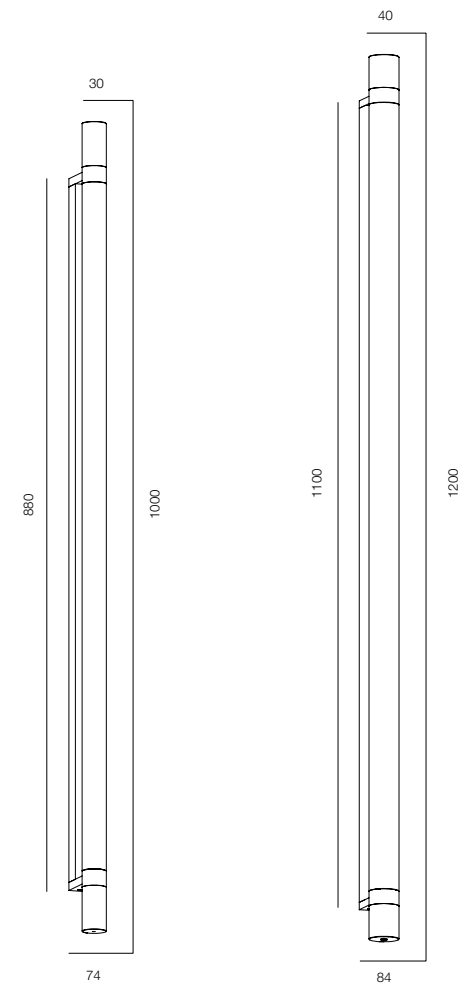

WALL TUBE 75 NODE ONE

HOME LIGHT - 2200K, 2700K

QUALITY WARM - SPECTRUM R9>90 / CRI>97Ra

OPTIC - SPOT / COMFORT - UGR <19

POWER - 18W / IP40 / 220V / CONTROL - DIM 220

WARRANTY - 5 YEARS

FINISHES: PAINT (white, black) / TITAN (gold) / 100% BRASS (gold, black, pink)