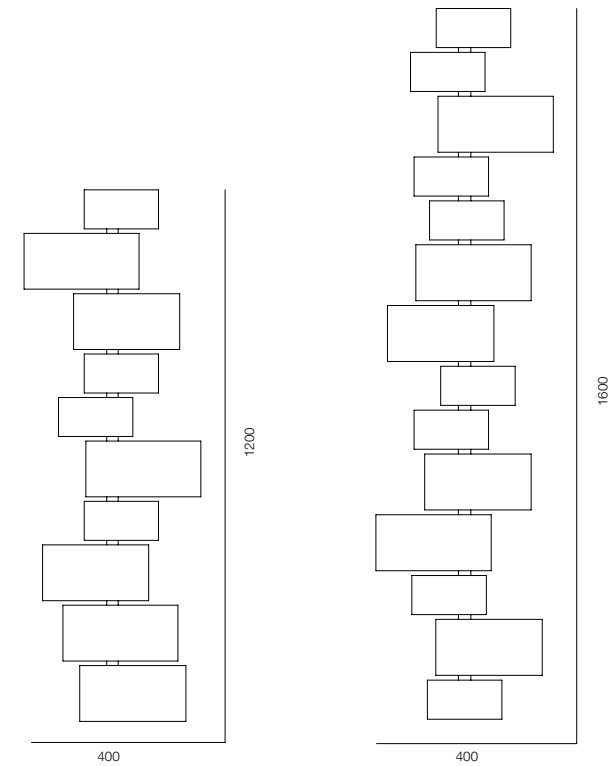

WALL PIANOFORTE BRASS & ALABASTRO

RELAX LIGHT - 2000K

QUALITY WARM - SPECTRUM R9>90 / CRI>97Ra

POWER - 10W / IP40 / 220V / CONTROL - NO DIM, DIM DALI

WARRANTY - 5 YEARS

FINISHES: STONE NATURAL (peach alabaster) & PATINA BRASS / DARK BRASS