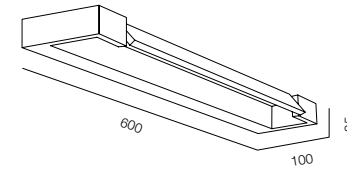

POWER - 8W, 9W, 14W, 16W, 18W, 32W

IP40 / 220V / CONTROL - NO DIM, DIM 220, DIM DALI

WARRANTY - 5 YEARS

FINISHES: PAINT (white, black) / TITAN (white, black, pink, platinum)

100% BRASS (gold, black)

WALL LINE MIRRO FRONT