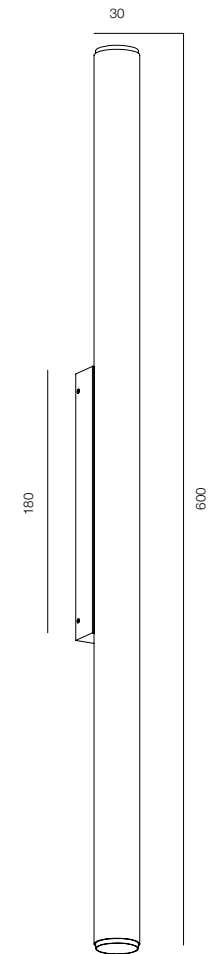

WALL TUBE 30 TWO ZOOM 600 DALI

HOME LIGHT - 2200K
QUALITY WARM - SPECTRUM R9>90 / CRI>97Ra
OPTIC - ZOOM / COMFORT - UGR <19
POWER - 12W / IP40 / 220V / CONTROL - DIM DALI
WARRANTY - 5 YEARS

FINISHES: PAINT (white) / TITAN (gold, black)