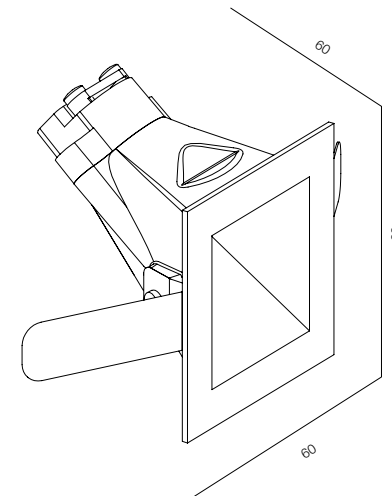

STEP LIGHT SV

HOME LIGHT - 2700K
QUALITY WARM - SPECTRUM R9>90 / CRI>97Ra
OPTIC - MEDIUM / COMFORT - UGR <19
POWER - 2W / IP44 / 220V / CONTROL - NO DIM
WARRANTY - 5 YEARS

FINISHES: PAINT (white, black) / 100% BRASS (gold, black)