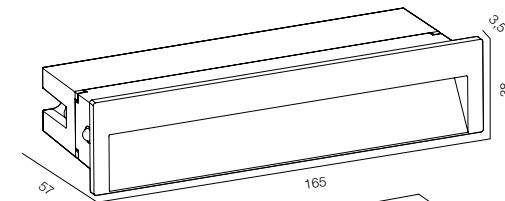

STEP LIGHT SLIT

HOME LIGHT - 2200K
QUALITY WARM - SPECTRUM R9>90 / CRI>97Ra
POWER - 3W, 6W / IP65 / 220V / CONTROL - NO DIM
WARRANTY - 2 YEARS

FINISHES: PAINT (grey)