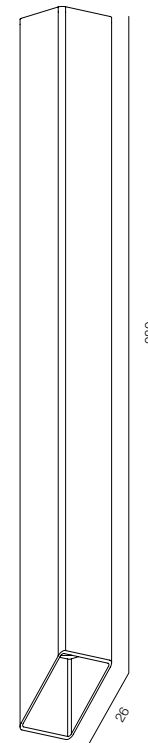

WALL TUBE 26 SQR

HOME LIGHT - 2200K
QUALITY WARM - SPECTRUM R9>90 / CRI>97Ra
OPTIC - MEDIUM / COMFORT - UGR <19
POWER - 4W, 8W / IP40 / 220V / CONTROL - NO DIM
WARRANTY - 5 YEARS

FINISHES: PATINA BRASS / DARK BRASS