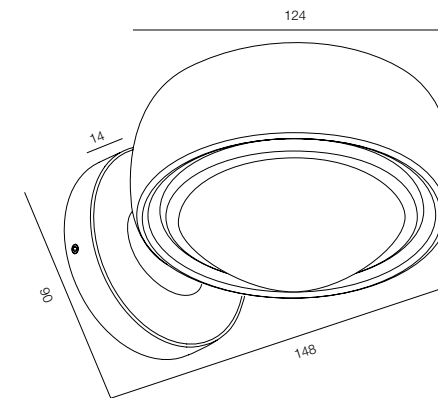

WALL LOOP

HOME LIGHT - 2700K / FILTER - RED
QUALITY WARM - SPECTRUM R9>90 / CRI>97Ra
POWER - 8W, 12W / IP40 / 220V / CONTROL - NO DIM
WARRANTY - 5 YEARS

FINISHES: TITAN (gold, black) / 100% BRASS (gold, black)