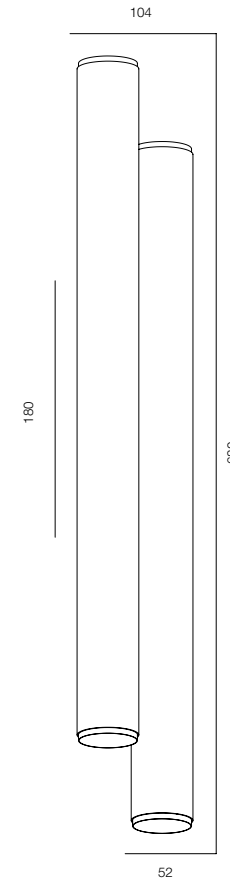

WALL TUBE 52 DUO

HOME LIGHT - 2200K
QUALITY WARM - SPECTRUM R9>90 / CRI>97Ra
OPTIC - WIDE / COMFORT - UGR <19
POWER - 18W / IP40 / 220V / CONTROL - DIM DALI
WARRANTY - 5 YEARS

FINISHES: PAINT (white) / TITAN (gold, black)