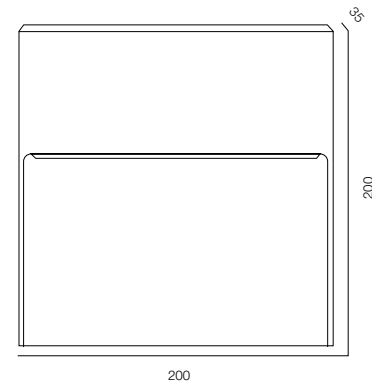

FINISHES: PAINT (grey)

STEP LIGHT MATUS

HOME LIGHT - 2200K
QUALITY WARM - SPECTRUM R9>90 / CRI>97Ra
POWER - 2W / IP65 / 220V / CONTROL - NO DIM
WARRANTY - 2 YEARS

FINISHES: STONE NATURAL (peach alabaster) & PAINT (grey)