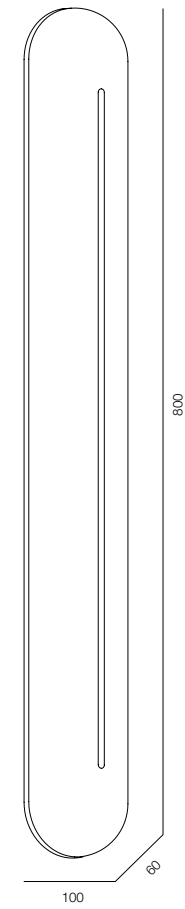

WALL HENGE

RELAX LIGHT - 2000K

QUALITY WARM - SPECTRUM R9>90 / CRI>97Ra

POWER - 15W, 20W / IP40 / 220V / CONTROL - DIM DALI

WARRANTY - 5 YEARS

FINISHES: STONE NATURAL (peach alabaster) & 100% BRASS (patina)