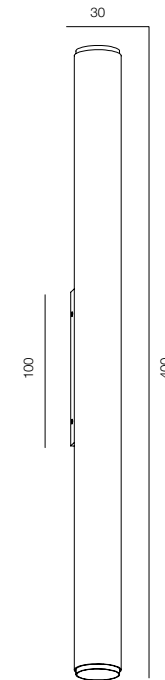

WALL TUBE 30 TWO ZOOM 400

HOME LIGHT - 2200K
QUALITY WARM - SPECTRUM R9>90 / CRI>97Ra
OPTIC - ZOOM / COMFORT - UGR <19
POWER - 6W / IP40 / 220V / CONTROL - NO DIM
WARRANTY - 5 YEARS

FINISHES: PAINT (white) / TITAN (gold, black)