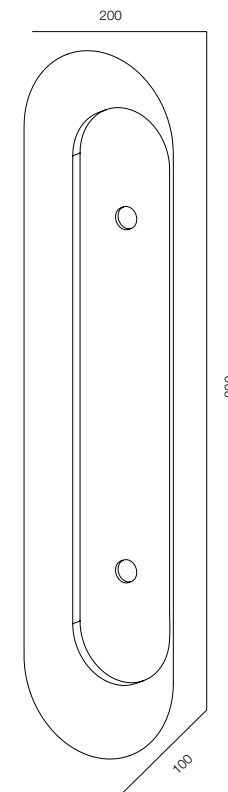

WALL PERFORATO

RELAX LIGHT - 2000K
QUALITY WARM - SPECTRUM R9>90 / CRI>97Ra
POWER - 26W / IP40 / 220V / CONTROL - DIM DALI
WARRANTY - 5 YEARS

FINISHES: STONE NATURAL (peach alabaster) & PAINT (black)