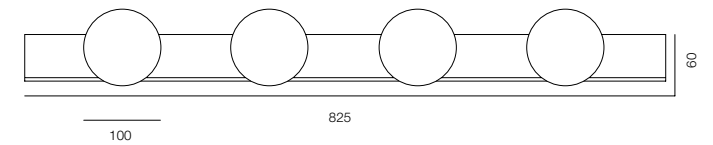

WALL SHAR

HOME LIGHT - 2200K, 2700K

QUALITY WARM - SPECTRUM R9>90 / CRI>97Ra

POWER - 4W, 6W, 16W / IP44 / 220V / CONTROL - NO DIM, DIM BUTTON, DIM 220

WARRANTY - 5 YEARS

FINISHES: PAINT (white, black) / TITAN (gold)

100% BRASS (gold, black, pink, platinum)