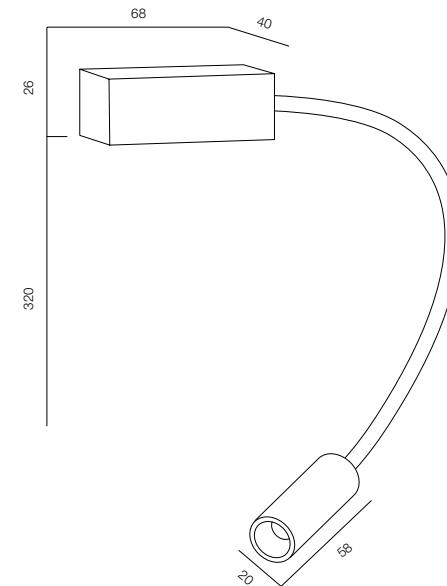

LOCUS NIGHT COBRA

HOME LIGHT - 2200K, 3000K
QUALITY WARM - SPECTRUM R9>90 / CRI>97Ra
OPTIC - SPOT / COMFORT - UGR <19
POWER - 2W / IP40 / 220V / CONTROL - DIM BUTTON
WARRANTY - 5 YEARS

FINISHES: PAINT (white, black) / 100% BRASS (gold, black)