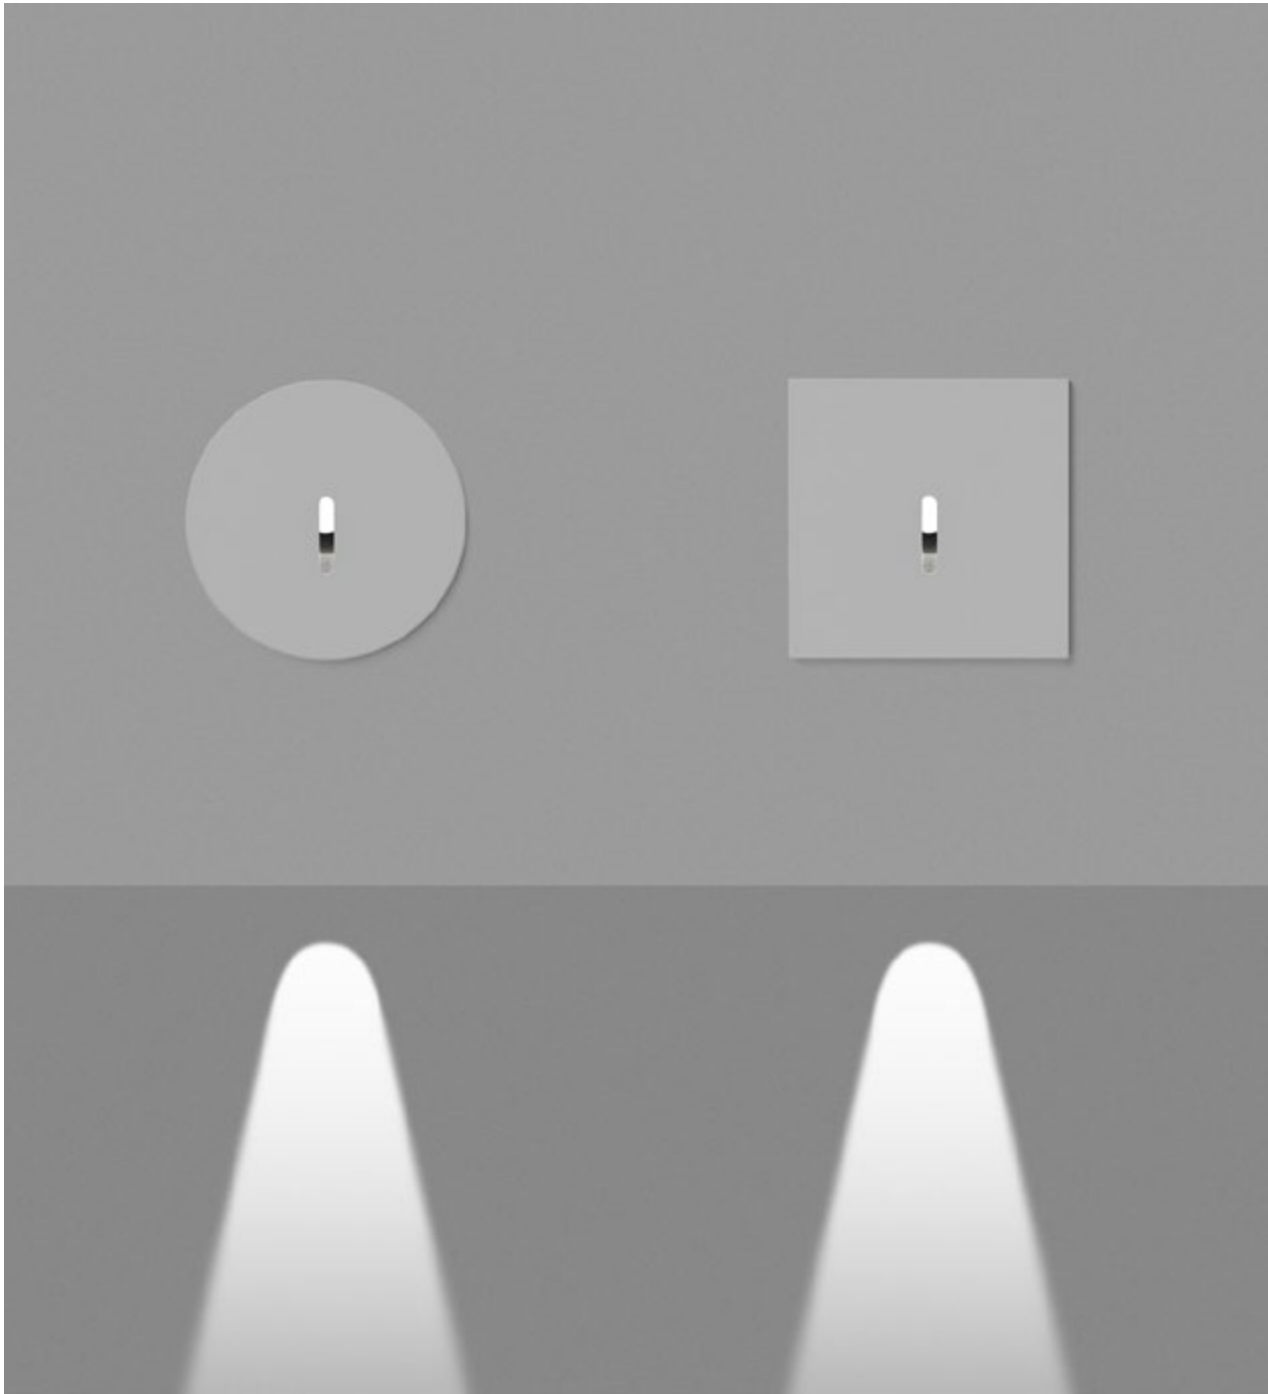

STEP LIGHT SLOT

HOME LIGHT - 2700K
QUALITY WARM - SPECTRUM R9>90 / CRI>97Ra
OPTIC - SPOT / COMFORT - UGR <19
POWER - 3W / IP65 / 220V / CONTROL - NO DIM
WARRANTY - 2 YEARS

FINISHES: PAINT (white)