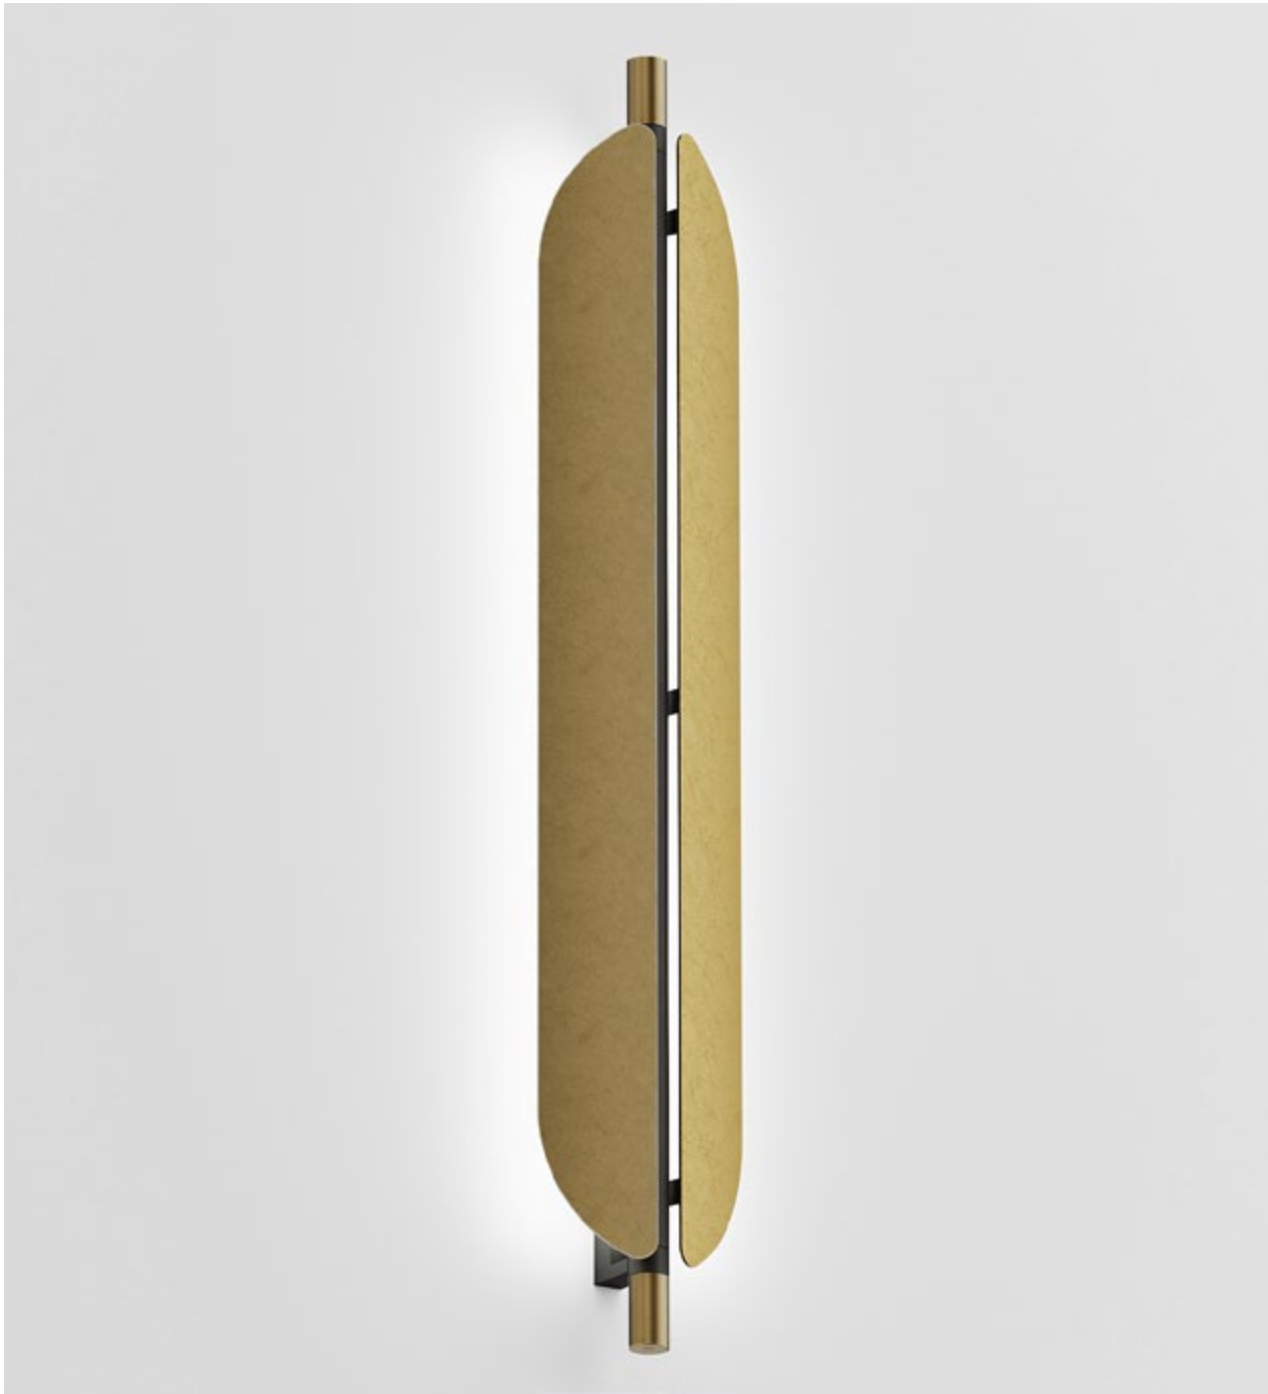

WALL FLY

HOME LIGHT - 2200K
QUALITY WARM - SPECTRUM R9>90 / CRI>97Ra
POWER - 20W / IP40 / 220V / CONTROL - DIM BUTTON
WARRANTY - 5 YEARS

FINISHES: PATINA BRASS / DARK BRASS