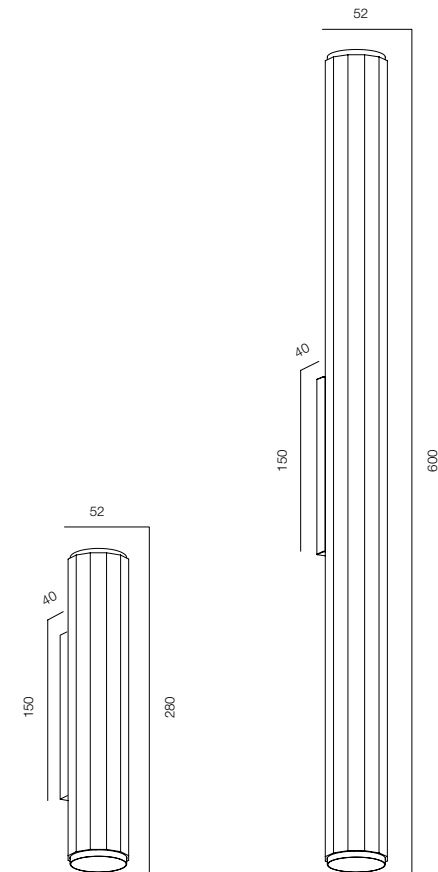

WALL TUBE 52 SIX TWO

HOME LIGHT - 2700K
QUALITY WARM - SPECTRUM R9>90 / CRI>97Ra
OPTIC - SPOT / COMFORT - UGR <19
POWER - 9W / IP40 / 220V / CONTROL - DIM DALI
WARRANTY - 5 YEARS

FINISHES: PAINT (white) / 100% BRASS (gold)