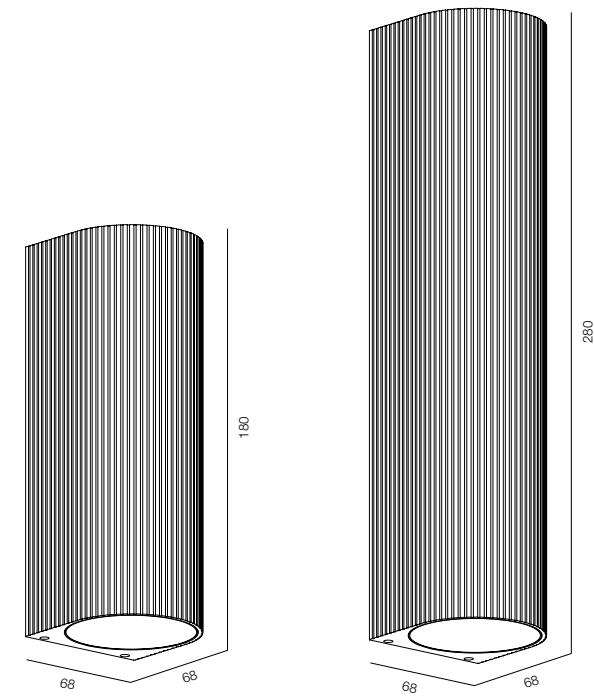

WALL TUBE 64 STRIPES

HOME LIGHT - 2200K
QUALITY WARM - SPECTRUM R9>90 / CRI>97Ra
OPTIC - WIDE / COMFORT - UGR <19
POWER - 10W / IP40 / 220V / CONTROL - DIM DALI
WARRANTY - 5 YEARS

FINISHES: TITAN (gold)