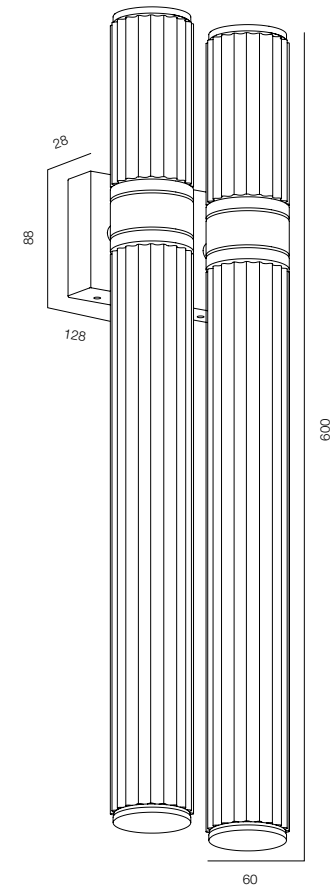

WALL TUBE 60 FLUTTO

HOME LIGHT - 2200K
QUALITY WARM - SPECTRUM R9>90 / CRI>97Ra
POWER - 15W / IP40 / 220V / CONTROL - NO DIM
WARRANTY - 5 YEARS

FINISHES: TITAN (black)