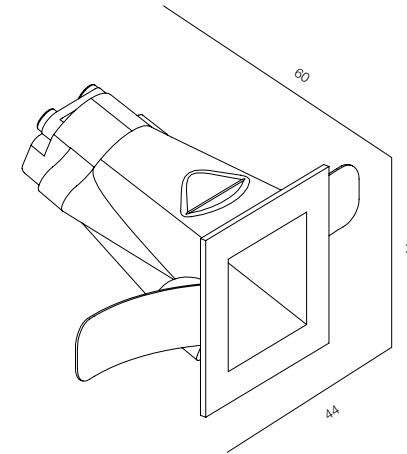

STEP LIGHT SV

HOME LIGHT - 2700K
QUALITY WARM - SPECTRUM R9>90 / CRI>97Ra
OPTIC - MEDIUM / COMFORT - UGR <19
POWER - 2W / IP44 / 220V / CONTROL - NO DIM
WARRANTY - 5 YEARS

FINISHES: PAINT (white, black) / 100% BRASS (gold, black)