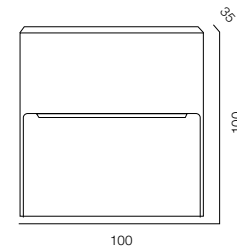

STEP LIGHT SIDEWALK

HOME LIGHT - 2200K, 2700K /
QUALITY WARM - SPECTRUM R9>90 / CRI>97Ra
POWER - 4W / IP65 / 220V / CONTROL - NO DIM
WARRANTY - 2 YEARS

FINISHES: PAINT (grey)