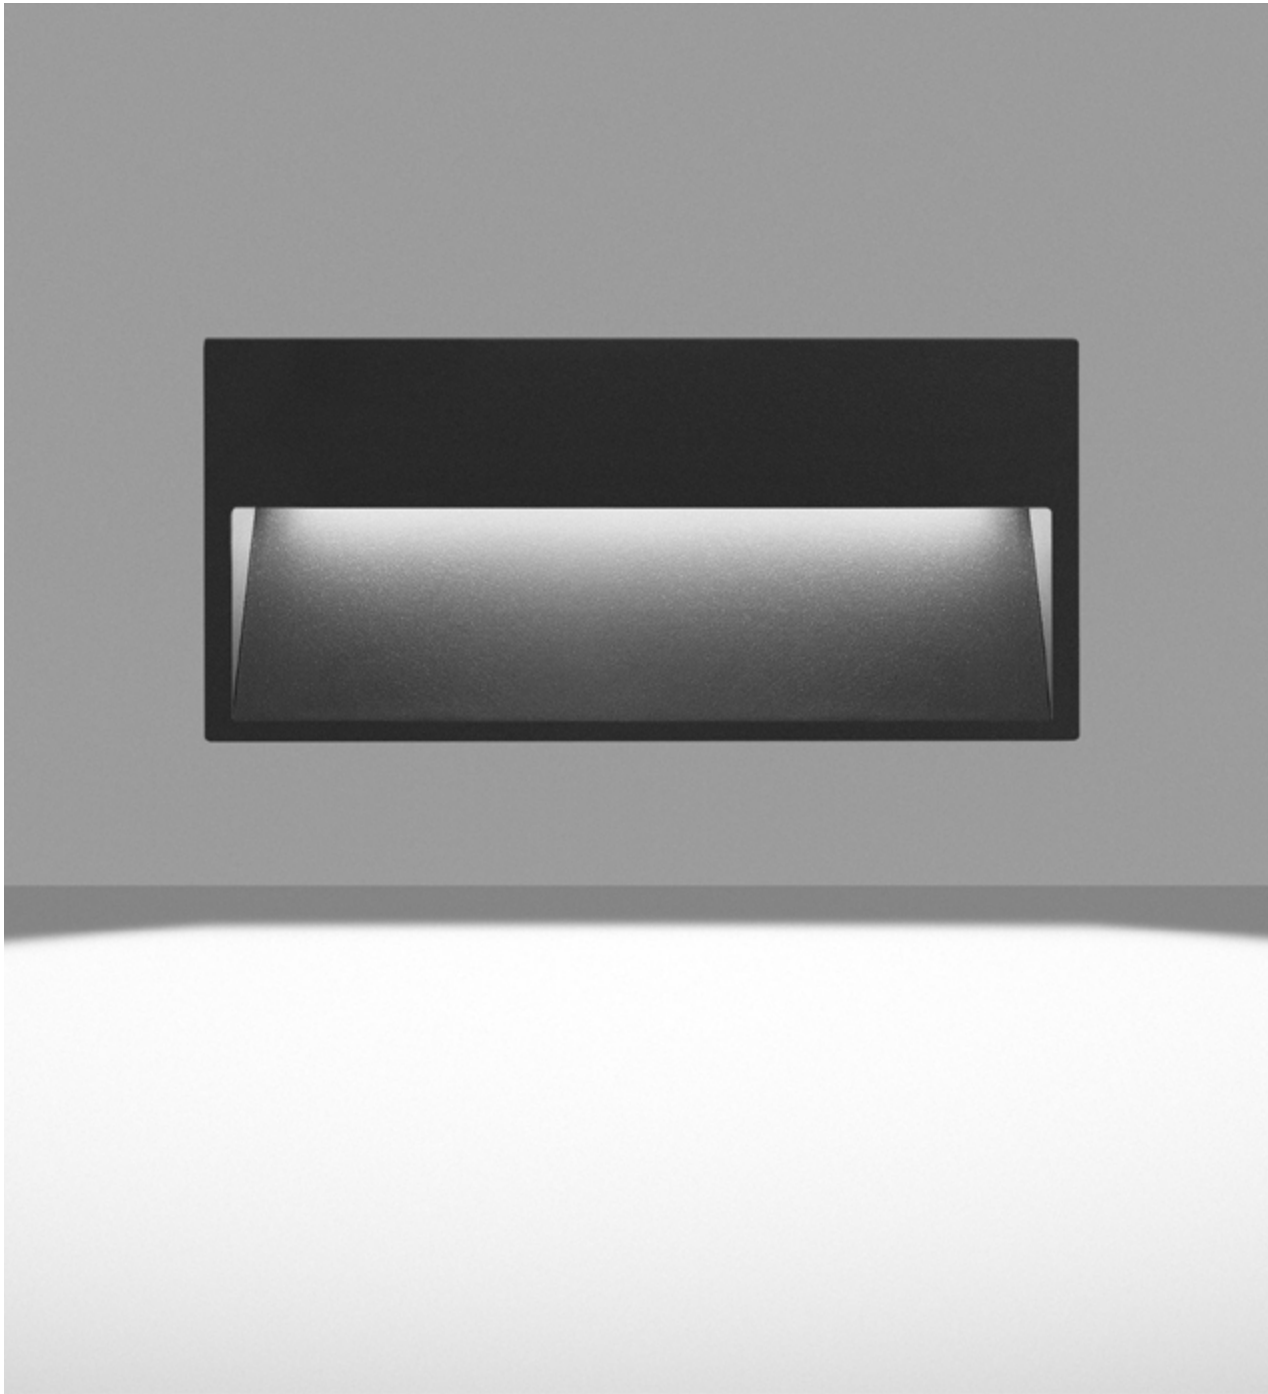

FINISHES: STAINLESS STEEL

STEP LIGHT BRICK R

HOME LIGHT - 2700K
QUALITY WARM - SPECTRUM R9>90 / CRI>97Ra
POWER - 18W / IP65 / 220V / CONTROL - NO DIM
WARRANTY - 2 YEARS

FINISHES: PAINT (grey)

STEP LIGHT LOL