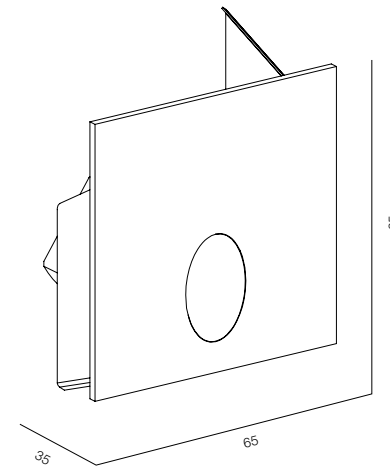

OPTIC - SPOT / COMFORT - UGR <19

POWER - 2W / IP40 / 220V / CONTROL - NO DIM

WARRANTY - 2 YEARS

FINISHES: PAINT (white)

STEP LIGHT SHIM

HOME LIGHT - 2200K
QUALITY WARM - SPECTRUM R9>90 / CRI>97Ra
POWER - 1W, 2W / IP65 / 220V / CONTROL - NO DIM
WARRANTY - 2 YEARS