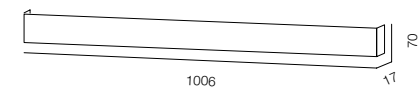

WALL LINE 70

HOME LIGHT - 2700K

QUALITY WARM - SPECTRUM R9>90 / CRI>97Ra

POWER - 14W, 24W, 48W / IP40 / 220V / CONTROL - DIM 220

WARRANTY - 5 YEARS

FINISHES: PAINT (white, black) / 100% BRASS (gold, black, pink, platinum)