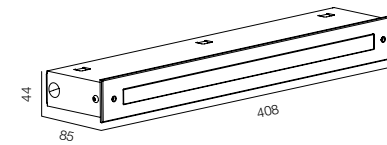

STEP LIGHT MARKER

HOME LIGHT - 2200K
QUALITY WARM - SPECTRUM R9>90 / CRI>97Ra
POWER - 2W, 4W, 8W / IP65 / 220V / CONTROL - NO DIM
WARRANTY - 5 YEARS

FINISHES: STAINLESS STEEL