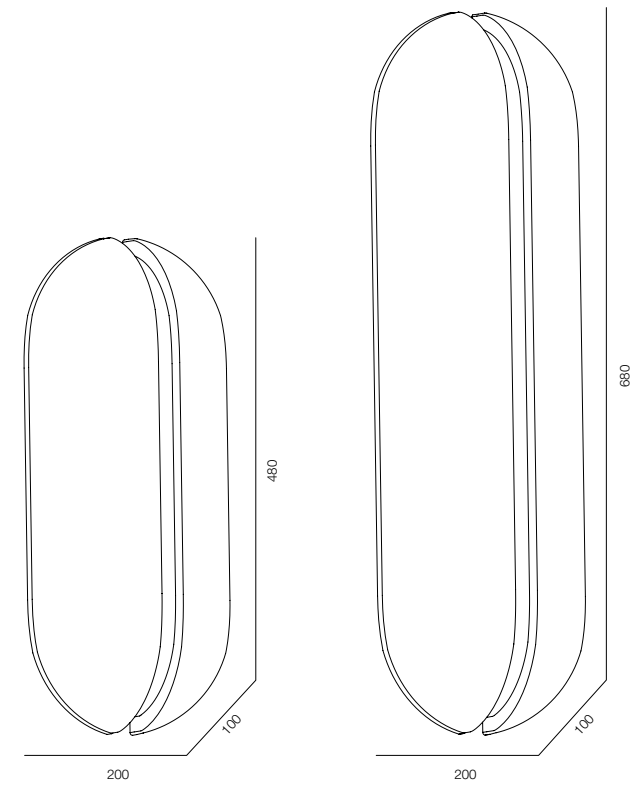

WALL ORACLE

RELAX LIGHT - 2000K

QUALITY WARM - SPECTRUM R9>90 / CRI>97Ra

POWER - 18W, 28W / IP40 / 220V / CONTROL - NO DIM

WARRANTY - 2 YEARS

FINISHES: STONE NATURAL (peach alabaster) & 100% BRASS (dark)

WALL WINGS