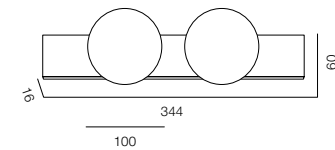

WALL SHAR

HOME LIGHT - 2200K, 2700K

QUALITY WARM - SPECTRUM R9>90 / CRI>97Ra

POWER - 4W, 6W, 16W / IP44 / 220V / CONTROL - NO DIM, DIM BUTTON, DIM 220

WARRANTY - 5 YEARS

FINISHES: PAINT (white, black) / TITAN (gold)

100% BRASS (gold, black, pink, platinum)