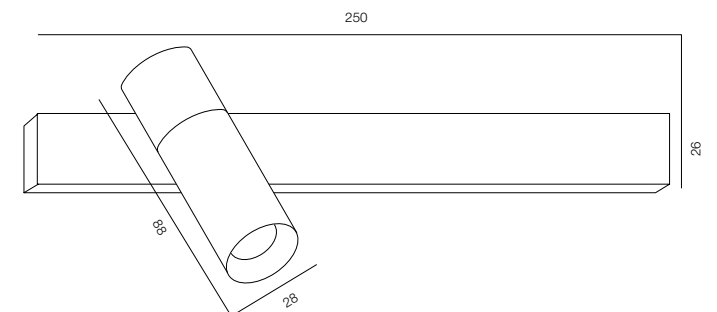

LOCUS NIGHT LINE C

HOME LIGHT - 2200K
QUALITY WARM - SPECTRUM R9>90 / CRI>97Ra
OPTIC - ZOOM / COMFORT - UGR <19
POWER - 2W / IP40 / 220V / CONTROL - DIM BUTTON
WARRANTY - 5 YEARS

FINISHES: PAINT (white, black) / TITAN (gold, black)