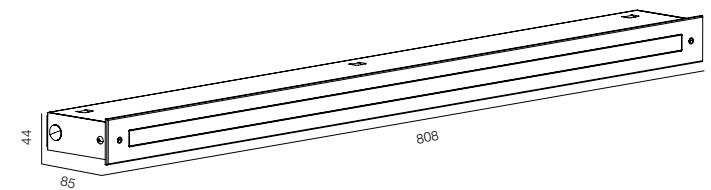

STEP LIGHT MARKER

HOME LIGHT - 2200K
QUALITY WARM - SPECTRUM R9>90 / CRI>97Ra
POWER - 2W, 4W, 8W / IP65 / 220V / CONTROL - NO DIM
WARRANTY - 5 YEARS

FINISHES: STAINLESS STEEL