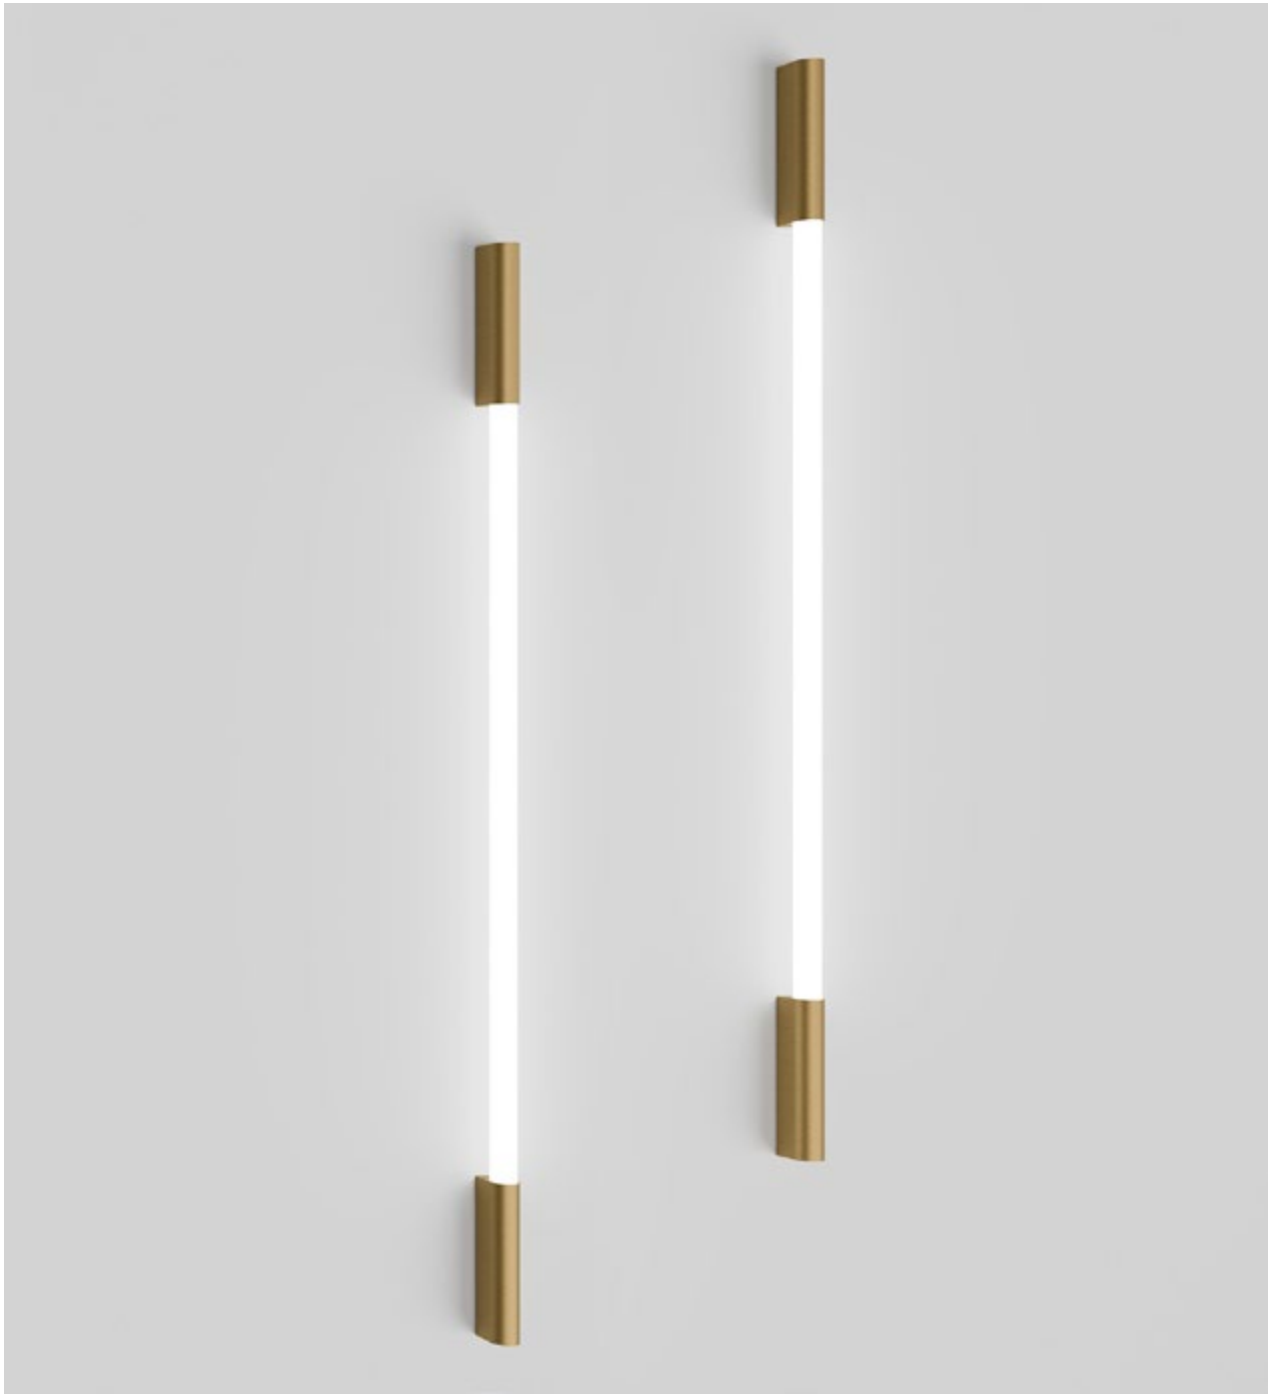

WALL TUBE 30 WAVE DUO

HOME LIGHT - 2200K
QUALITY WARM - SPECTRUM R9>90 / CRI>97Ra
OPTIC - SPOT / COMFORT - UGR <19
POWER - 12W / IP40 / 220V / CONTROL - DIM DALI
WARRANTY - 5 YEARS

FINISHES: PAINT (white) / TITAN (gold)