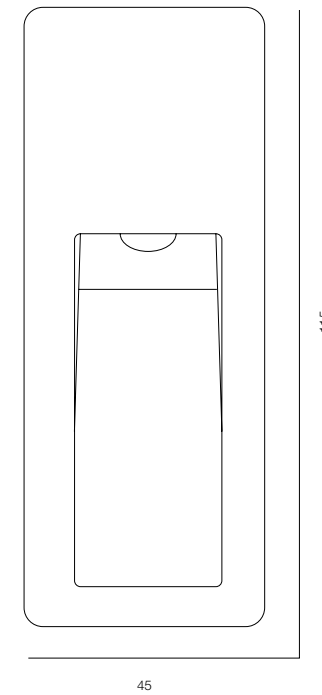

STEP LIGHT BAR

HOME LIGHT - 2700K
QUALITY WARM - SPECTRUM R9>90 / CRI>97Ra
OPTIC - MEDIUM / COMFORT - UGR <19
POWER - 2W / IP44 / 220V / CONTROL - NO DIM
WARRANTY - 5 YEARS

FINISHES: PAINT (white, black) / 100% BRASS (gold, black)