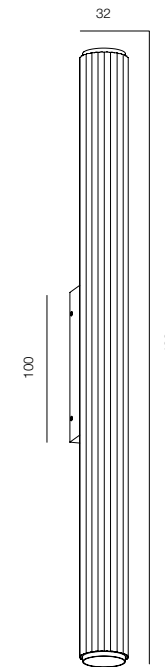

WALL TUBE 30 WAVE TWO ZOOM 400

HOME LIGHT - 2200K
QUALITY WARM - SPECTRUM R9>90 / CRI>97Ra
OPTIC - ZOOM / COMFORT - UGR <19
POWER - 6W / IP40 / 220V / CONTROL - NO DIM
WARRANTY - 5 YEARS

FINISHES: PAINT (white) / TITAN (gold)