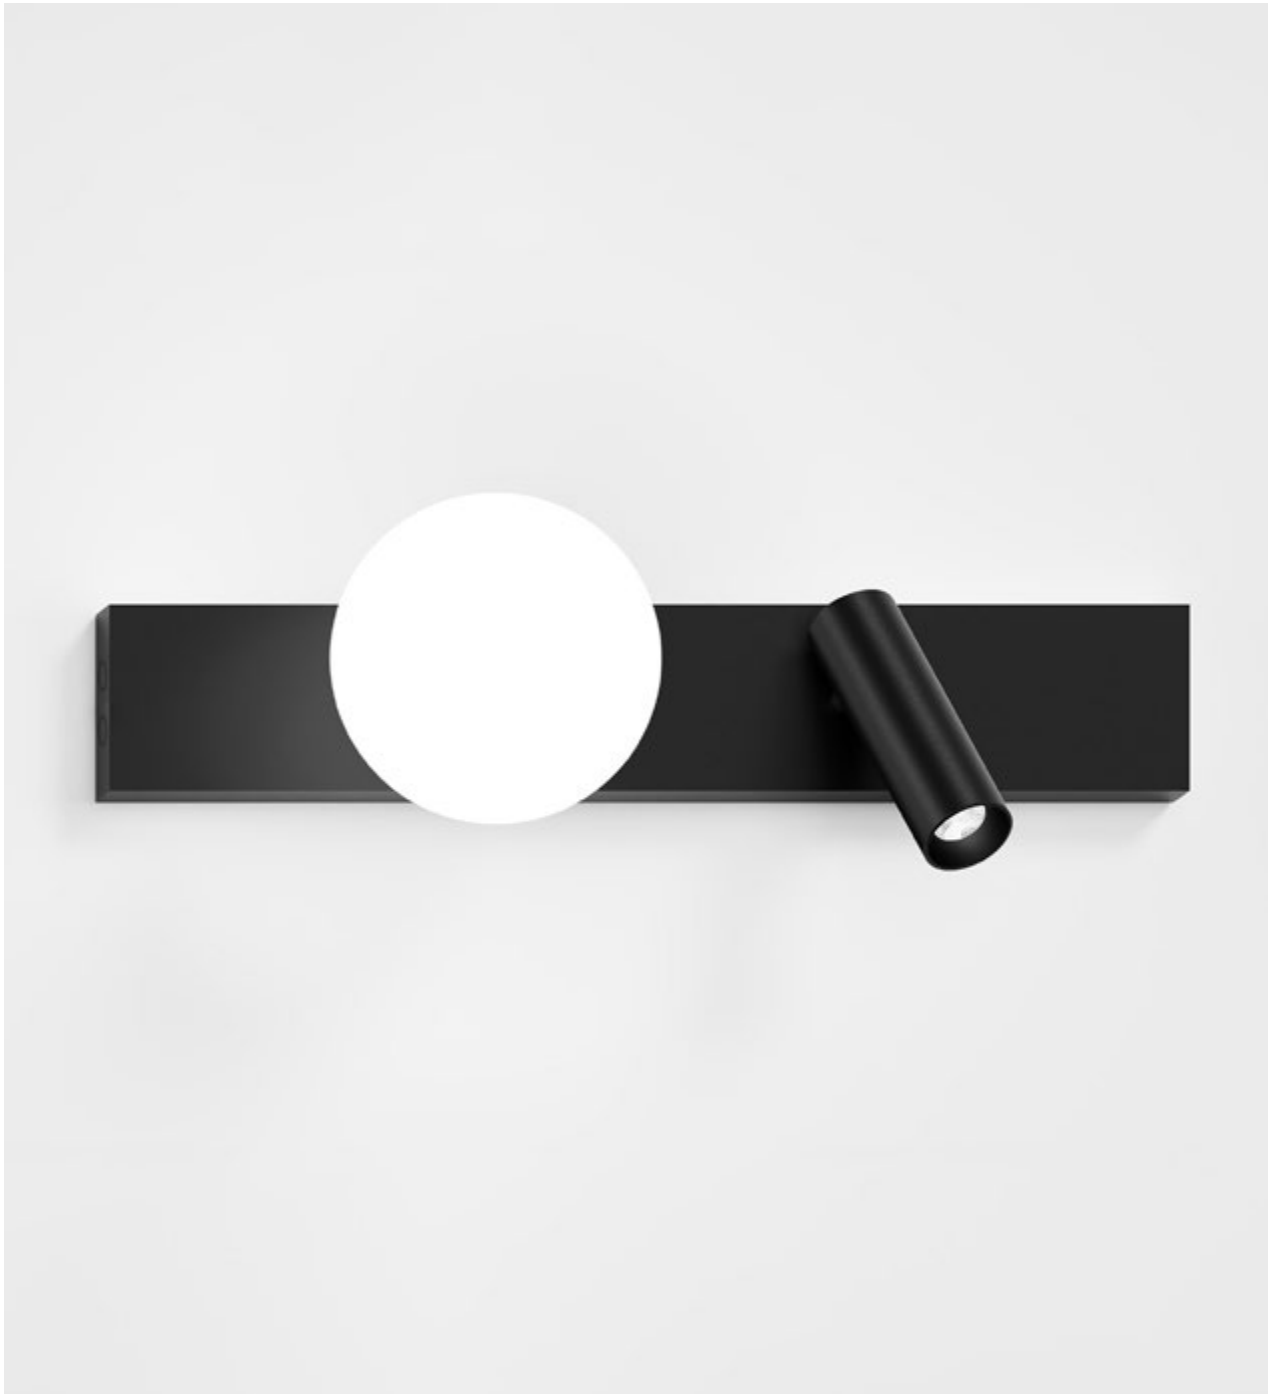

LOCUS NIGHT SHAR

HOME LIGHT - 2200K

QUALITY WARM - SPECTRUM R9>90 / CRI>97Ra

OPTIC - WIDE & FLOOD, ZOOM & FLOOD / COMFORT - UGR <19

POWER - 6W / IP40 / 220V / CONTROL - DIM BUTTON

WARRANTY - 5 YEARS

FINISHES: PAINT (white, black) / 100% BRASS (gold, black)