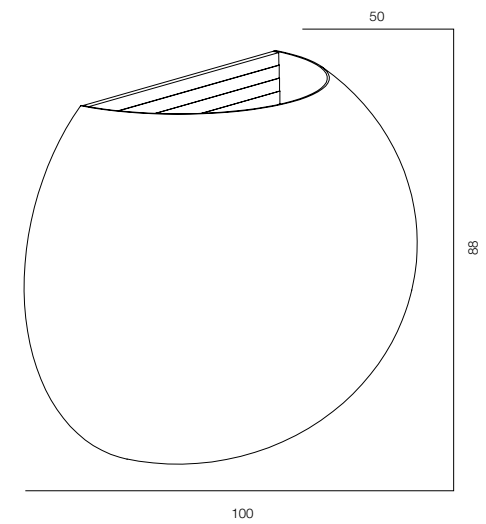

WALL SHAR SHINE

HOME LIGHT - 2200K
QUALITY WARM - SPECTRUM R9>90 / CRI>97Ra
OPTIC - WIDE / COMFORT - UGR <19
POWER - 4W / IP44 / 220V / CONTROL - NO DIM
WARRANTY - 5 YEARS

FINISHES: GLOSSY (white, black)