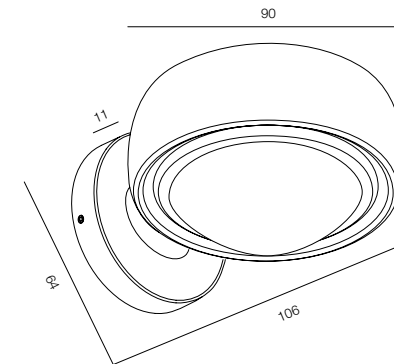

WALL LOOP

HOME LIGHT - 2700K / FILTER - RED
QUALITY WARM - SPECTRUM R9>90 / CRI>97Ra
POWER - 8W, 12W / IP40 / 220V / CONTROL - NO DIM
WARRANTY - 5 YEARS

FINISHES: TITAN (gold, black) / 100% BRASS (gold, black)