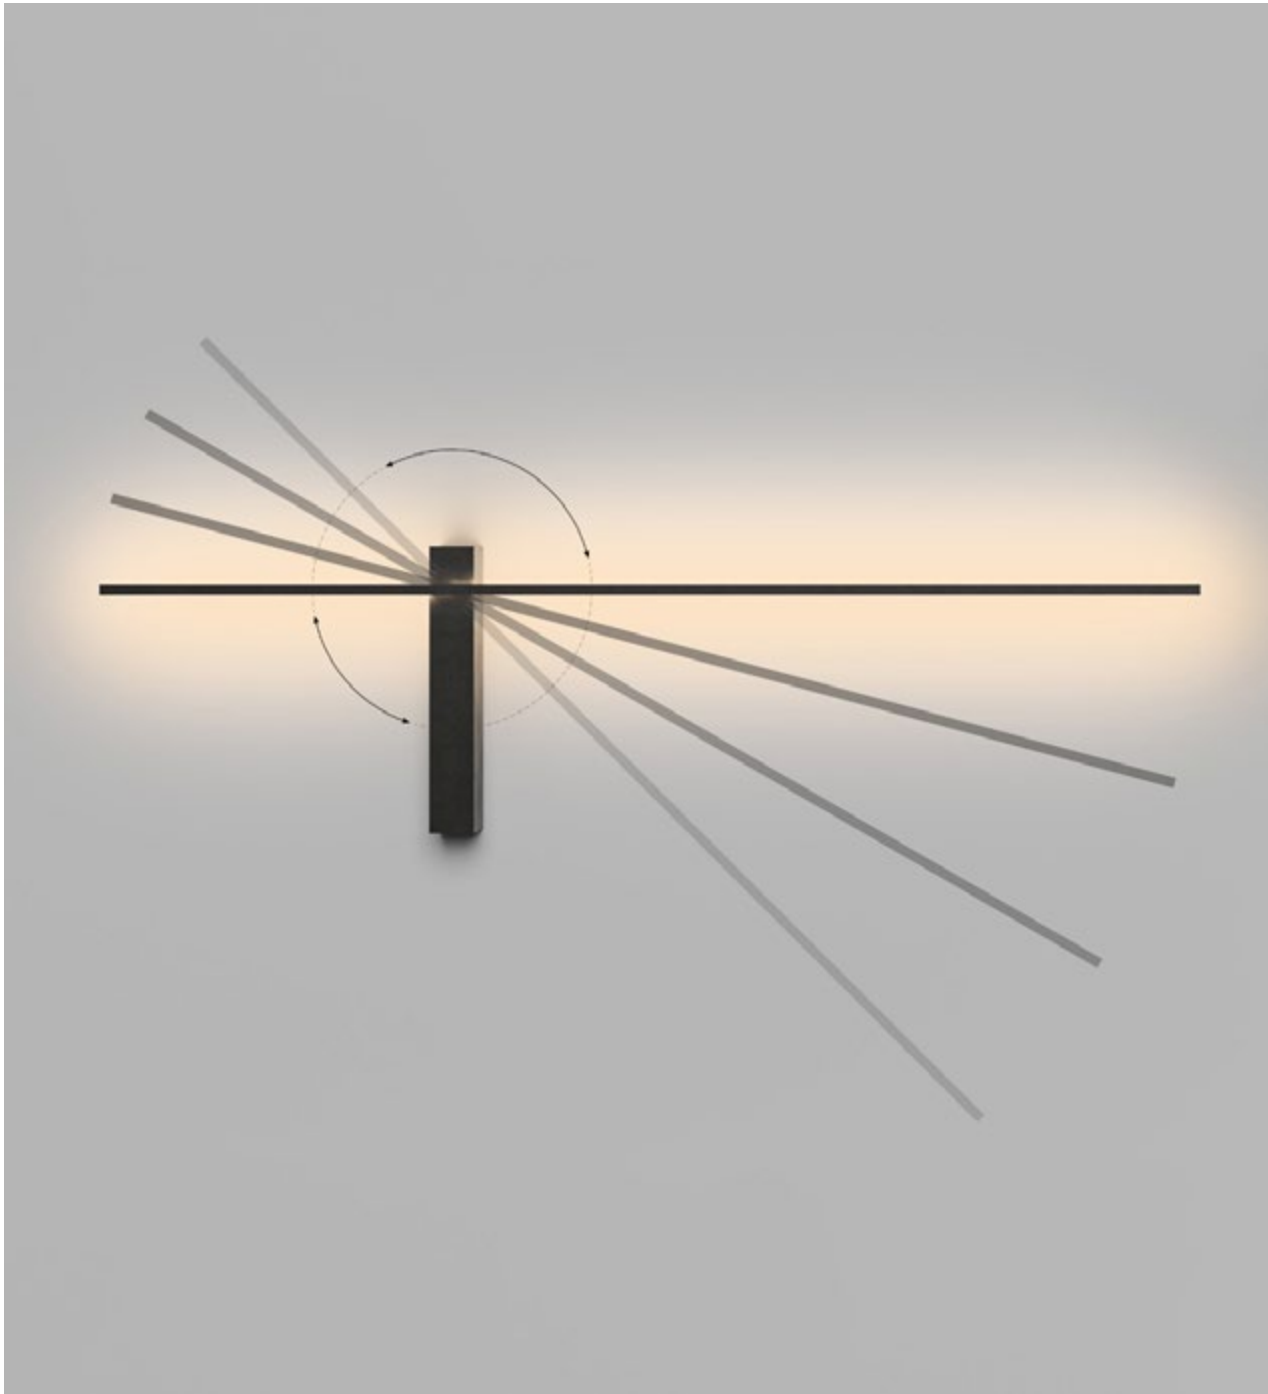

FINISHES: PATINA BRASS / DARK BRASS

WALL NIMB

HOME LIGHT - 2200K
QUALITY WARM - SPECTRUM R9>90 / CRI>97Ra
POWER - 14W / IP40 / 220V / CONTROL - DIM DALI
WARRANTY - 5 YEARS

FINISHES: DARK TITAN

WALL STICK 6 SQR