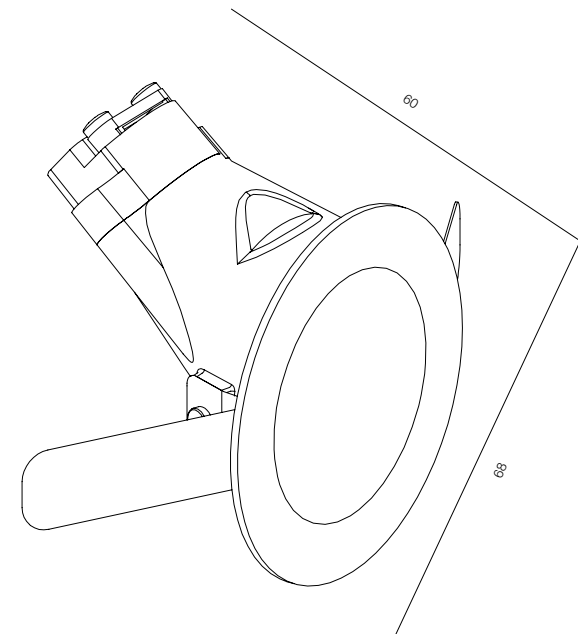

34

40

STEP LIGHT RV

HOME LIGHT - 2700K
QUALITY WARM - SPECTRUM R9>90 / CRI>97Ra
OPTIC - MEDIUM / COMFORT - UGR <19
POWER - 2W / IP44 / 220V / CONTROL - NO DIM
WARRANTY - 5 YEARS

FINISHES: PAINT (white, black)