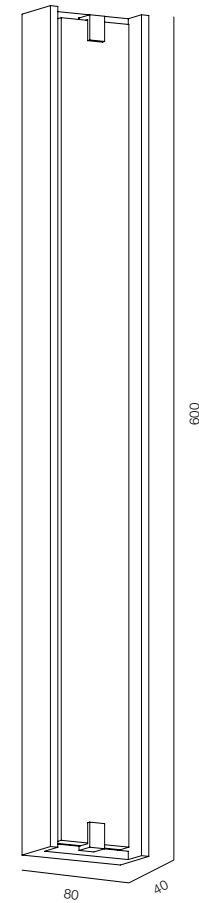

WALL BELMOND

HOME LIGHT - 2200K
QUALITY WARM - SPECTRUM R9>90 / CRI>97Ra
POWER - 4W / IP40 / 220V / CONTROL - NO DIM
WARRANTY - 5 YEARS

FINISHES: STONE NATURAL (peach alabaster) / DARK TITAN / PATINA TITAN