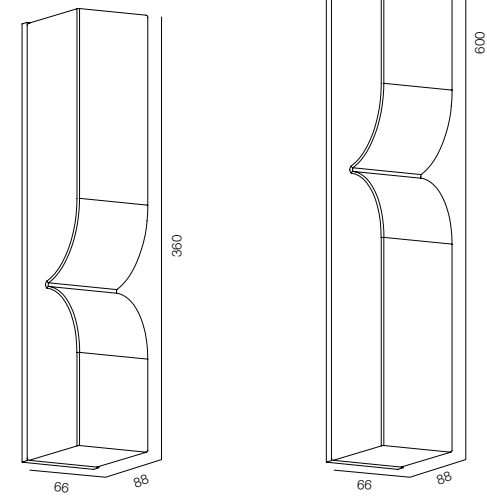

WALL JACK

RELAX LIGHT - 2000K
QUALITY WARM - SPECTRUM R9>90 / CRI>97Ra
POWER - 6W, 10W / IP40 / 220V / CONTROL - DIM DALI
WARRANTY - 5 YEARS

FINISHES: STONE NATURAL (peach alabaster)