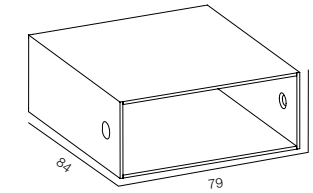

STEP LIGHT SLIT

HOME LIGHT - 2200K
QUALITY WARM - SPECTRUM R9>90 / CRI>97Ra
POWER - 3W, 6W / IP65 / 220V / CONTROL - NO DIM
WARRANTY - 2 YEARS

FINISHES: PAINT (grey)