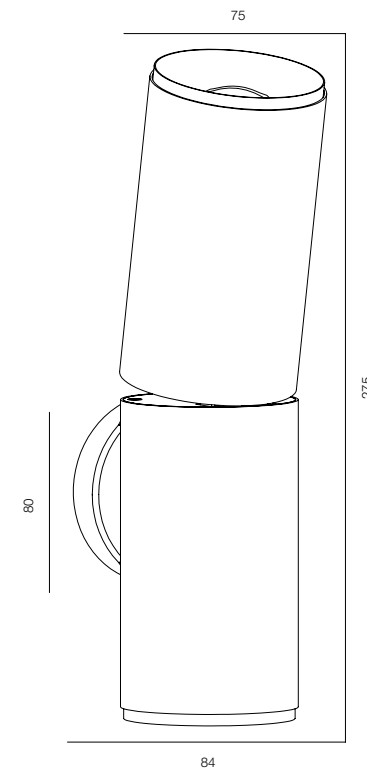

WALL TUBE 80 NODE TWO (ZOOM)

HOME LIGHT - 2200K
QUALITY WARM - SPECTRUM R9>90 / CRI>97Ra
OPTIC - ZOOM / COMFORT - UGR <19
POWER - 14W / IP40 / 220V / CONTROL - DIM DALI
WARRANTY - 5 YEARS

FINISHES: TITAN (gold, black)