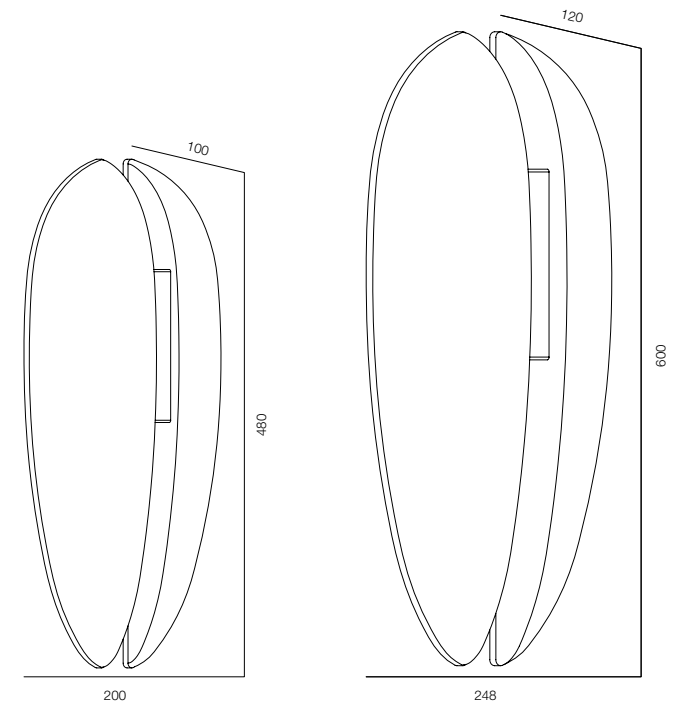

WALL WINGS

RELAX LIGHT - 2000K

QUALITY WARM - SPECTRUM R9>90 / CRI>97Ra

POWER - 18W, 24W / IP40 / 220V / CONTROL - NO DIM

WARRANTY - 5 YEARS

FINISHES: STONE NATURAL (peach alabaster) / 100% BRASS (patina, dark)