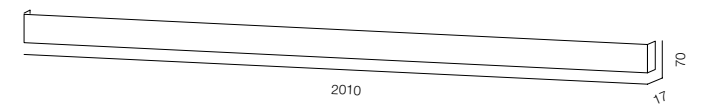

WALL LINE 70

HOME LIGHT - 2700K

QUALITY WARM - SPECTRUM R9>90 / CRI>97Ra

POWER - 14W, 24W, 48W / IP40 / 220V / CONTROL - DIM 220

WARRANTY - 5 YEARS

FINISHES: PAINT (white, black) / 100% BRASS (gold, black, pink, platinum)