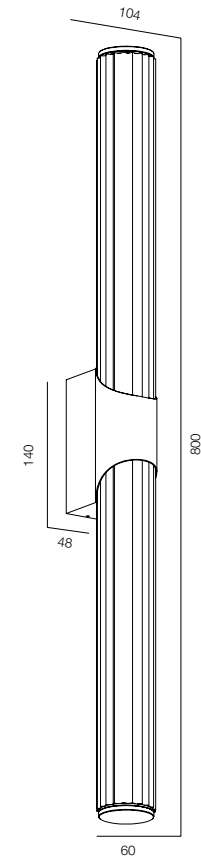

WALL TUBE 60 FLUTTO ONE

HOME LIGHT - 2200K
QUALITY WARM - SPECTRUM R9>90 / CRI>97Ra
POWER - 12W / IP40 / 220V / CONTROL - DIM DALI
WARRANTY - 5 YEARS

FINISHES: TITAN (dark)