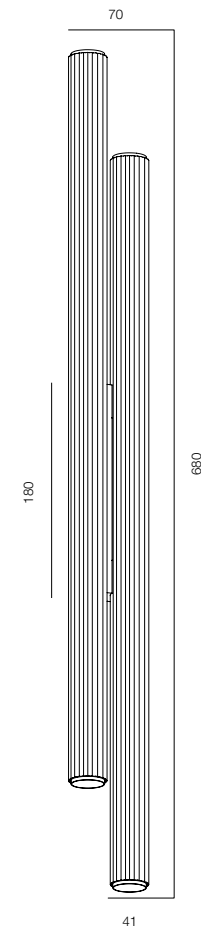

WALL TUBE 30 WAVE DUO

HOME LIGHT - 2200K
QUALITY WARM - SPECTRUM R9>90 / CRI>97Ra
OPTIC - SPOT / COMFORT - UGR <19
POWER - 12W / IP40 / 220V / CONTROL - DIM DALI
WARRANTY - 5 YEARS

FINISHES: PAINT (white) / TITAN (gold)