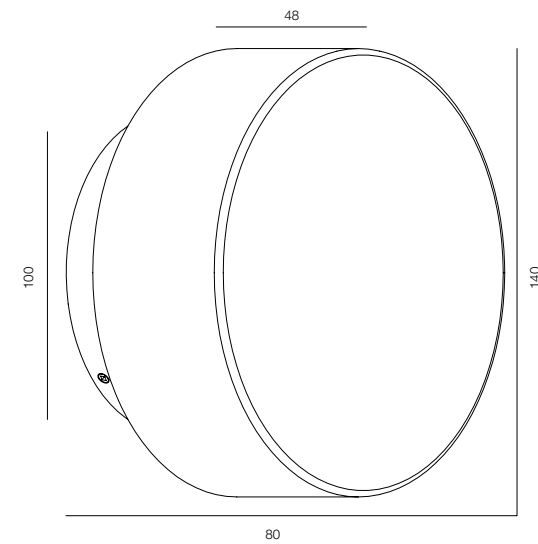

WALL ROCK

RELAX LIGHT - 2000K
QUALITY WARM - SPECTRUM R9>90 / CRI>97Ra
POWER - 6W / IP40 / 220V / CONTROL - DIM DALI
WARRANTY - 2 YEARS

FINISHES: STONE NATURAL (peach alabaster) & 100% BRASS (dark)