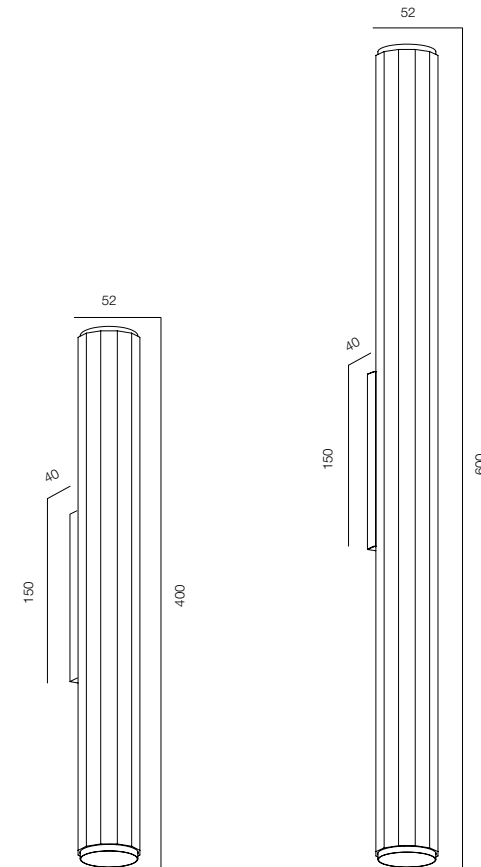

WALL TUBE 52 SIX TWO ZOOM

HOME LIGHT - 2200K
QUALITY WARM - SPECTRUM R9>90 / CRI>97Ra
OPTIC - ZOOM / COMFORT - UGR <19
POWER - 9W / IP40 / 220V / CONTROL - DIM DALI
WARRANTY - 5 YEARS

FINISHES: PAINT (white) / TITAN (gold, black)