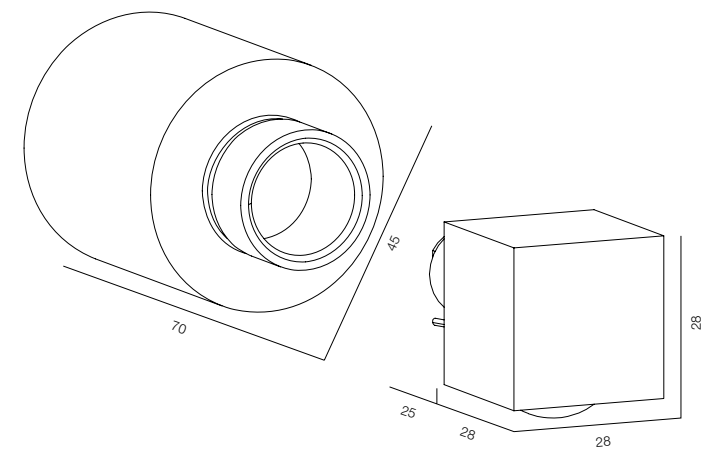

STEP LIGHT NAPOLEON

HOME LIGHT - 2200K
QUALITY WARM - SPECTRUM R9>90 / CRI>97Ra
OPTIC - WIDE / COMFORT - UGR <19
POWER - 2W / IP65 / 220V / CONTROL - NO DIM
WARRANTY - 2 YEARS

FINISHES: PAINT (grey)