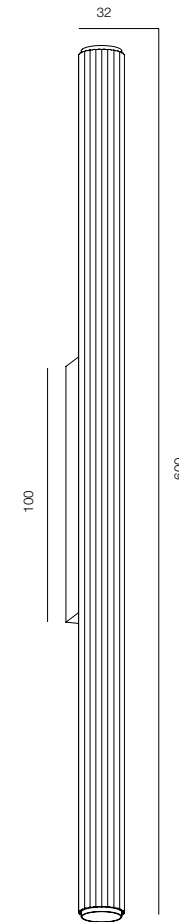

WALL TUBE 30 WAVE ZOOM 600 DALI

HOME LIGHT - 2200K
QUALITY WARM - SPECTRUM R9>90 / CRI>97Ra
OPTIC - ZOOM / COMFORT - UGR <19
POWER - 12W / IP40 / 220V / CONTROL - DIM DALI
WARRANTY - 5 YEARS

FINISHES: PAINT (white) / TITAN (gold)