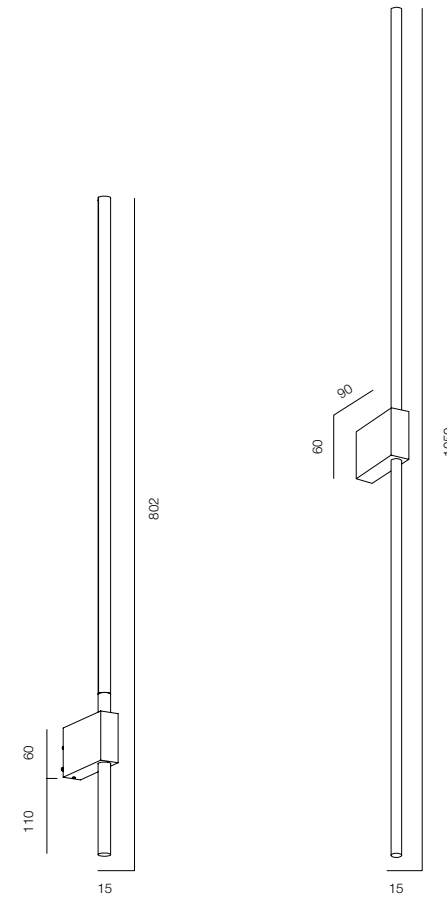

POWER - 6W, 9W / IP40 / 220V / CONTROL - DIM 220

WARRANTY - 5 YEARS

FINISHES: PAINT (white) / TITAN (gold, black, natural) / 100% BLACK (gold, black)

WALL STICK 15 TWIG

HOME LIGHT - 2200K
QUALITY WARM - SPECTRUM R9>90 / CRI>97Ra
POWER - 10W / IP40 / 220V / CONTROL - DIM DALI
WARRANTY - 5 YEARS