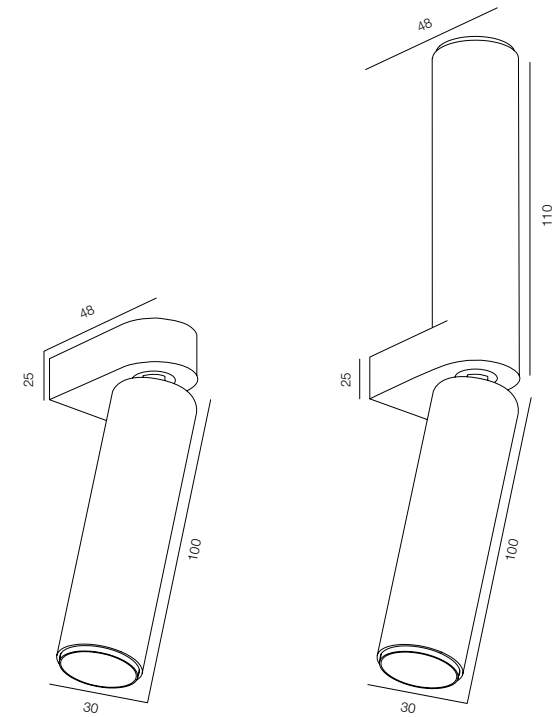

LOCUS NIGHT SCROLL

HOME LIGHT - 2200K
QUALITY WARM - SPECTRUM R9>90 / CRI>97Ra
OPTIC - ZOOM / COMFORT - UGR <19
POWER - 2W, 4W / IP40 / 220V / CONTROL - NO DIM
WARRANTY - 5 YEARS

FINISHES: DARK TITAN / PATINA BRASS