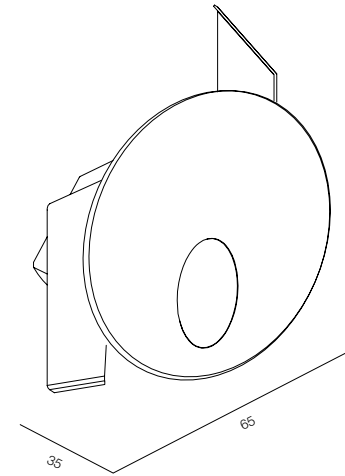

OPTIC - SPOT / COMFORT - UGR <19

POWER - 2W / IP40 / 220V / CONTROL - NO DIM

WARRANTY - 2 YEARS

FINISHES: PAINT (white)

STEP LIGHT SHIM

HOME LIGHT - 2200K
QUALITY WARM - SPECTRUM R9>90 / CRI>97Ra
POWER - 1W, 2W / IP65 / 220V / CONTROL - NO DIM
WARRANTY - 2 YEARS