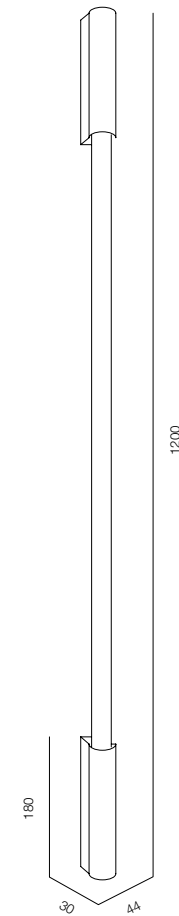

WALL TUBO 30 SOFT

HOME LIGHT - 2200K
QUALITY WARM - SPECTRUM R9>90 / CRI>97Ra
POWER - 25W / IP40 / 220V / CONTROL - DIM DALI
WARRANTY - 5 YEARS

FINISHES: TITAN (black) / 100% BRASS (gold)