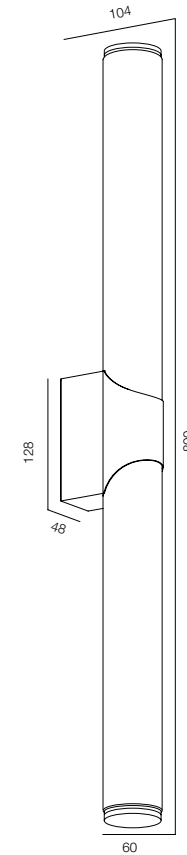

WALL FLUTTO ONE ALABASTRO

HOME LIGHT - 2000K
QUALITY WARM - SPECTRUM R9>90 / CRI>97Ra
POWER - 10W / IP40 / 220V / CONTROL - DIM DALI
WARRANTY - 5 YEARS

FINISHES: STONE NATURAL (peach alabaster) & TITAN DARK