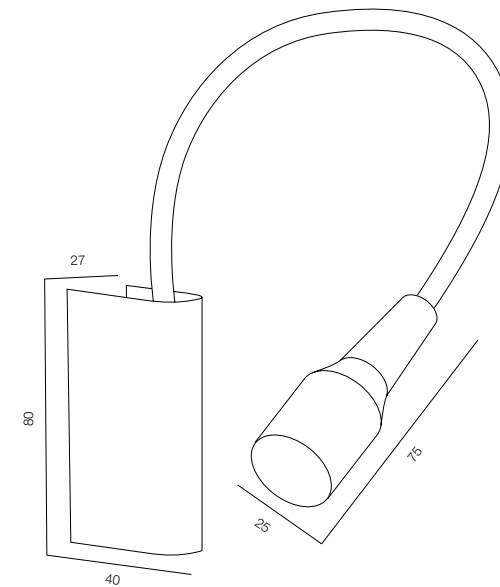

LOCUS NIGHT BOOK

HOME LIGHT - 2200K
QUALITY WARM - SPECTRUM R9>90 / CRI>97Ra
OPTIC - SPOT / COMFORT - UGR <19
POWER - 2W / IP40 / 220V / CONTROL - DIM BUTTON
WARRANTY - 5 YEARS

FINISHES: PAINT (white, black) / 100% BRASS (gold)