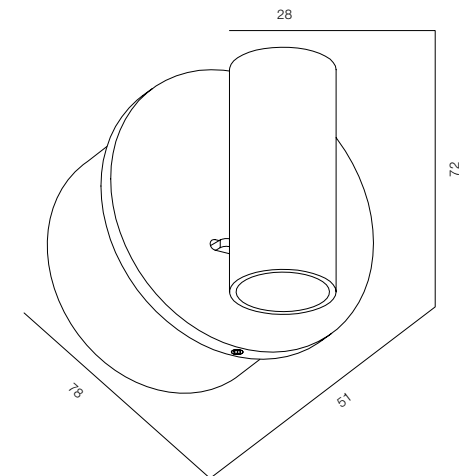

HOME LIGHT - 2200K, 3000K

QUALITY WARM - SPECTRUM R9>90 / CRI>97Ra

OPTIC - WIDE / COMFORT - UGR <19

POWER - 2W / IP40 / 220V / CONTROL - NO DIM

WARRANTY - 5 YEARS

FINISHES: PAINT (white, black) / 100% BRASS (gold, black) / STAINLESS STEEL