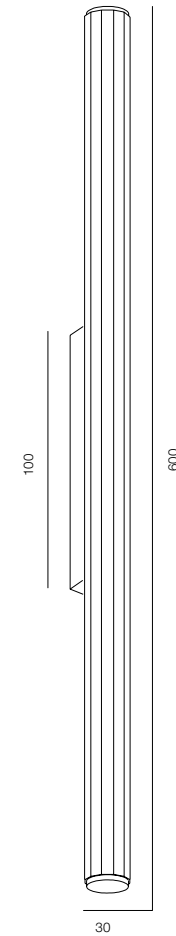

WALL TUBE 30 SIX TWO ZOOM 600

HOME LIGHT - 2200K
QUALITY WARM - SPECTRUM R9>90 / CRI>97Ra
OPTIC - ZOOM / COMFORT - UGR <19
POWER - 12W / IP40 / 220V / CONTROL - DIM DALI
WARRANTY - 5 YEARS

FINISHES: PAINT (white) / TITAN (gold, black)