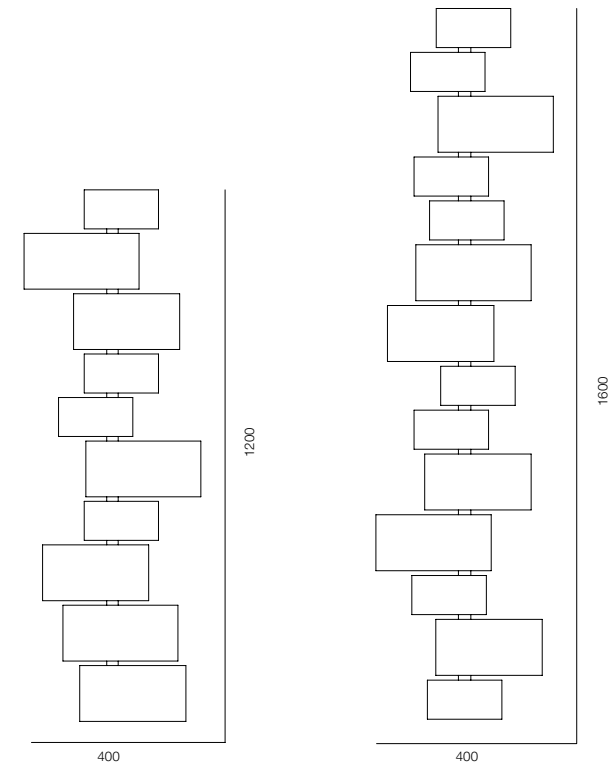

WALL PIANOFORTE

RELAX LIGHT - 2000K

QUALITY WARM - SPECTRUM R9>90 / CRI>97Ra

POWER - 10W, 12W / IP40 / 220V / CONTROL - NO DIM, DIM DALI

WARRANTY - 5 YEARS

FINISHES: PATINA BRASS / DARK BRASS