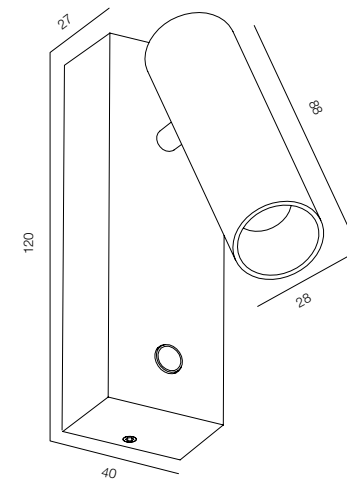

LOCUS NIGHT SQR C

HOME LIGHT - 2200K, 3000K

QUALITY WARM - SPECTRUM R9>90 / CRI>97Ra

OPTIC - WIDE / COMFORT - UGR <19

POWER - 2W / IP40 / 220V / CONTROL - DIM BUTTON

WARRANTY - 5 YEARS

FINISHES: PAINT (white, black) / 100% BRASS (gold, black) . STAINLESS STEEL