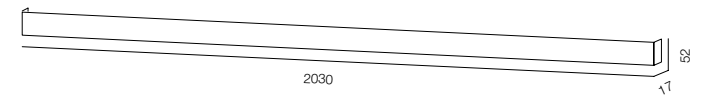

WALL LINE 52

HOME LIGHT - 2700K

QUALITY WARM - SPECTRUM R9>90 / CRI>97Ra

POWER - 8W, 12W, 24W / IP40 / 220V / CONTROL - DIM 220

WARRANTY - 5 YEARS

FINISHES: PAINT (white, black) / 100% BRASS (gold)