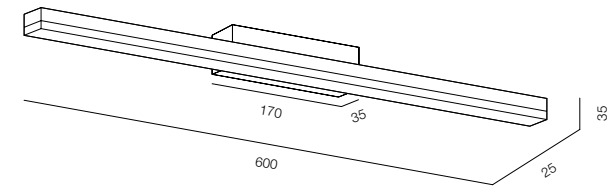

WALL LINE MIRRO DOWN

HOME LIGHT - 3000K
QUALITY WARM - SPECTRUM R9>90 / CRI>97Ra
POWER - 12W, 18W / IP40 / 220V / CONTROL - NO DIM
WARRANTY - 5 YEARS

FINISHES: PAINT (white)