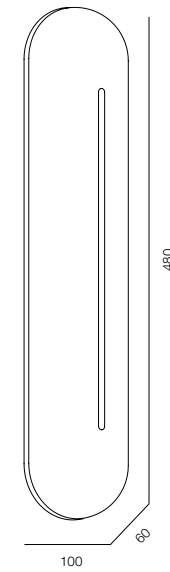

WALL HENGE

RELAX LIGHT - 2000K

QUALITY WARM - SPECTRUM R9>90 / CRI>97Ra

POWER - 15W, 20W / IP40 / 220V / CONTROL - DIM DALI

WARRANTY - 5 YEARS

FINISHES: STONE NATURAL (peach alabaster) & 100% BRASS (patina)