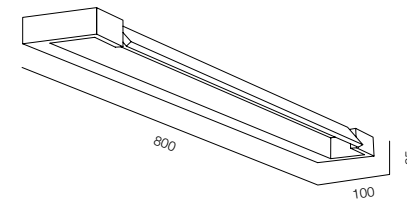

POWER - 8W, 9W, 14W, 16W, 18W, 32W

IP40 / 220V / CONTROL - NO DIM, DIM 220, DIM DALI

WARRANTY - 5 YEARS

FINISHES: PAINT (white, black) / TITAN (white, black, pink, platinum)

100% BRASS (gold, black)

WALL LINE MIRRO FRONT