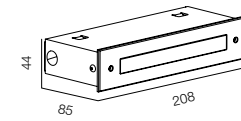

STEP LIGHT MARKER

HOME LIGHT - 2200K
QUALITY WARM - SPECTRUM R9>90 / CRI>97Ra
POWER - 2W, 4W, 8W / IP65 / 220V / CONTROL - NO DIM
WARRANTY - 5 YEARS

FINISHES: STAINLESS STEEL