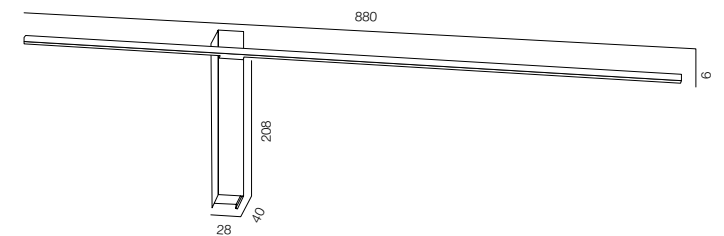

WALL STICK 6 SQR

HOME LIGHT - 2200K
QUALITY WARM - SPECTRUM R9>90 / CRI>97Ra
POWER - 12W / IP40 / 220V / CONTROL - DIM DALI
WARRANTY - 5 YEARS

FINISHES: PATINA BRASS / DARK TITAN