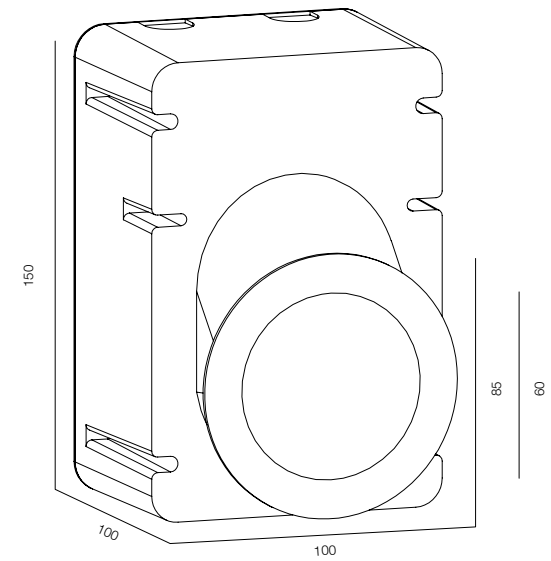

STEP LIGHT O

HOME LIGHT - 2700K
QUALITY WARM - SPECTRUM R9>90 / CRI>97Ra
OPTIC - MEDIUM / COMFORT - UGR <19
POWER - 2W / IP65 / 220V / CONTROL - NO DIM
WARRANTY - 2 YEARS

FINISHES: PAINT (grey)