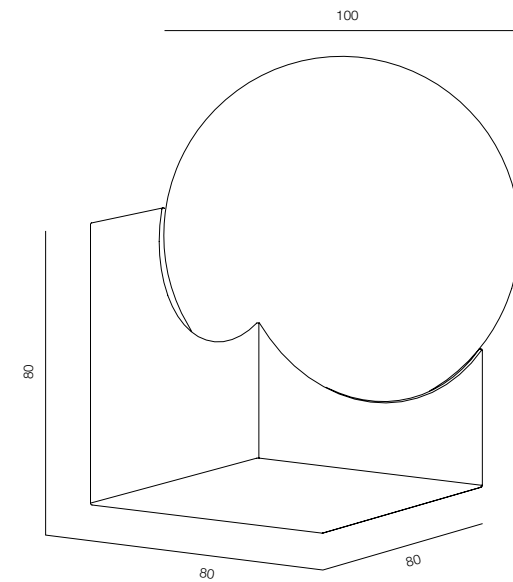

WALL SHAR MARSO

HOME LIGHT - 2200K

QUALITY WARM - SPECTRUM R9>90 / CRI>97Ra

POWER - 5W / IP40 / 220V / CONTROL - NO DIM

WARRANTY - 5 YEARS

FINISHES: STONE NATURAL (peach alabaster) / 100% BRASS (gold, black, platinum)