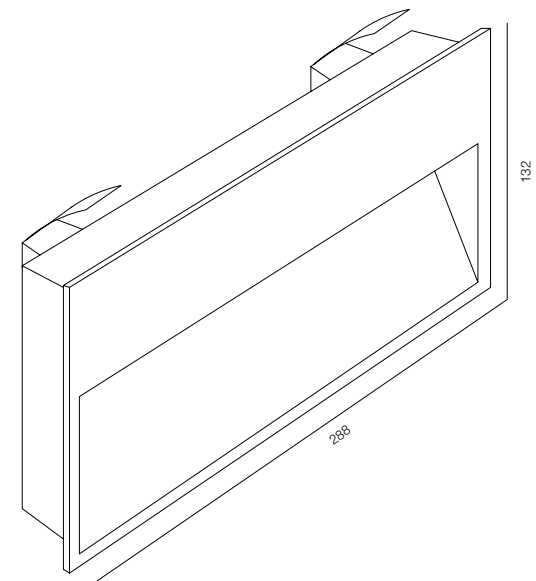

FINISHES: STAINLESS STEEL

STEP LIGHT BRICK R

HOME LIGHT - 2700K
QUALITY WARM - SPECTRUM R9>90 / CRI>97Ra
POWER - 18W / IP65 / 220V / CONTROL - NO DIM
WARRANTY - 2 YEARS

FINISHES: PAINT (grey)

STEP LIGHT LOL