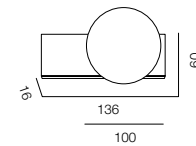

WALL SHAR

HOME LIGHT - 2200K, 2700K

QUALITY WARM - SPECTRUM R9>90 / CRI>97Ra

POWER - 4W, 6W, 16W / IP44 / 220V / CONTROL - NO DIM, DIM BUTTON, DIM 220

WARRANTY - 5 YEARS

FINISHES: PAINT (white, black) / TITAN (gold)

100% BRASS (gold, black, pink, platinum)