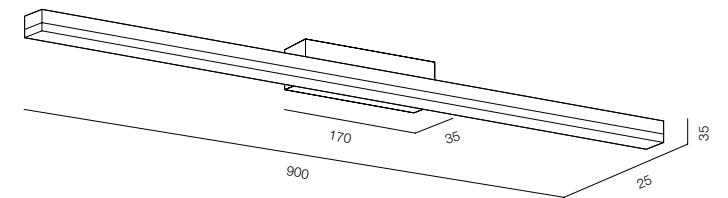

WALL LINE MIRRO DOWN

HOME LIGHT - 3000K
QUALITY WARM - SPECTRUM R9>90 / CRI>97Ra
POWER - 12W, 18W / IP40 / 220V / CONTROL - NO DIM
WARRANTY - 5 YEARS

FINISHES: PAINT (white)