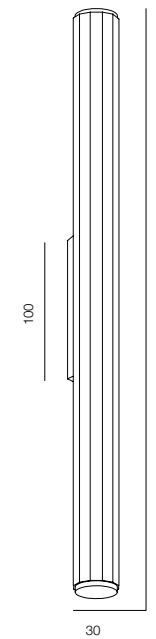

WALL TUBE 30 SIX TWO ZOOM 400

HOME LIGHT - 2200K
QUALITY WARM - SPECTRUM R9>90 / CRI>97Ra
OPTIC - ZOOM / COMFORT - UGR <19
POWER - 6W / IP40 / 220V / CONTROL - NO DIM
WARRANTY - 5 YEARS

FINISHES: PAINT (white) / TITAN (gold, black)