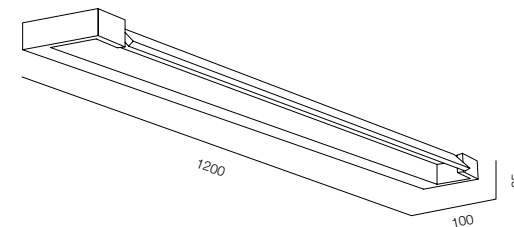

POWER - 8W, 9W, 14W, 16W, 18W, 32W

IP40 / 220V / CONTROL - NO DIM, DIM 220, DIM DALI

WARRANTY - 5 YEARS

FINISHES: PAINT (white, black) / TITAN (white, black, pink, platinum)

100% BRASS (gold, black)

WALL LINE MIRRO FRONT