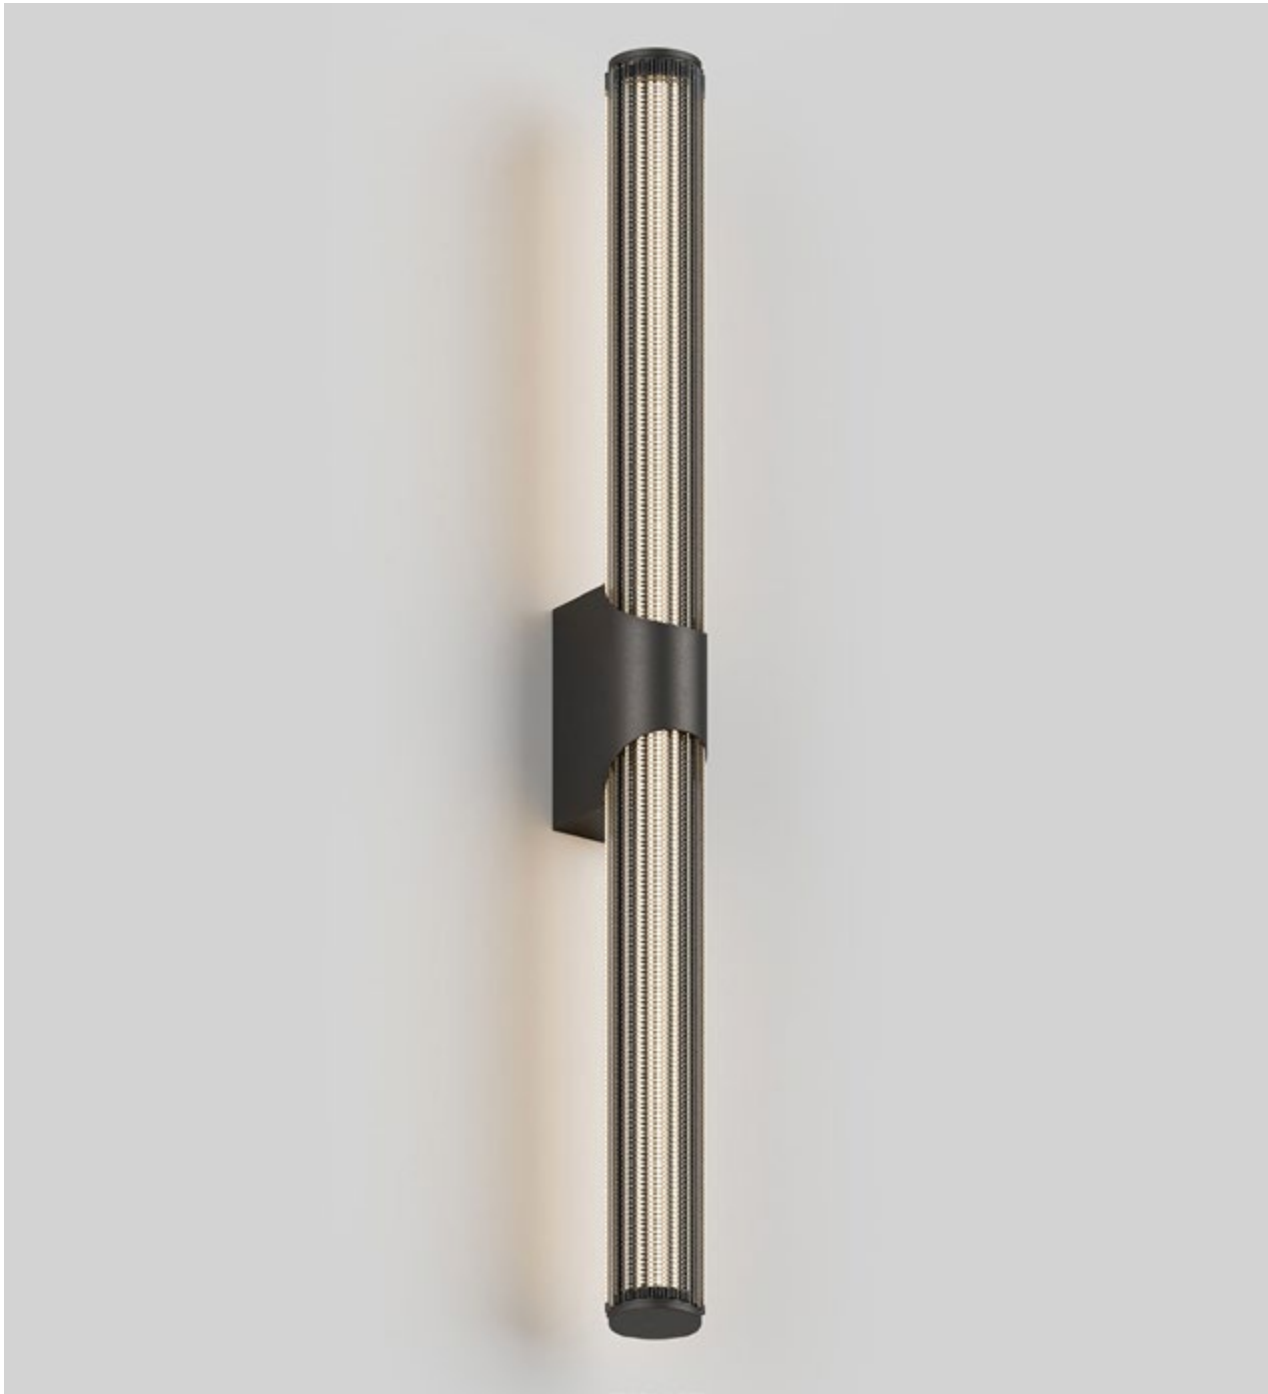

WALL TUBE 60 FLUTTO ONE

HOME LIGHT - 2200K
QUALITY WARM - SPECTRUM R9>90 / CRI>97Ra
POWER - 12W / IP40 / 220V / CONTROL - DIM DALI
WARRANTY - 5 YEARS

FINISHES: TITAN (dark)