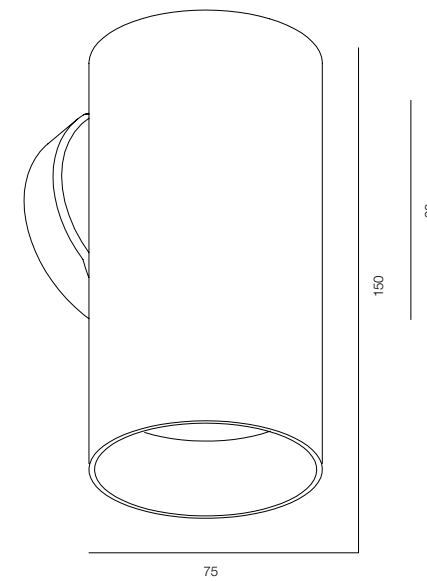

WALL TUBE 75 NODE ONE

HOME LIGHT - 2200K, 2700K

QUALITY WARM - SPECTRUM R9>90 / CRI>97Ra

OPTIC - SPOT / COMFORT - UGR <19

POWER - 18W / IP40 / 220V / CONTROL - DIM 220

WARRANTY - 5 YEARS

FINISHES: PAINT (white, black) / TITAN (gold) / 100% BRASS (gold, black, pink)