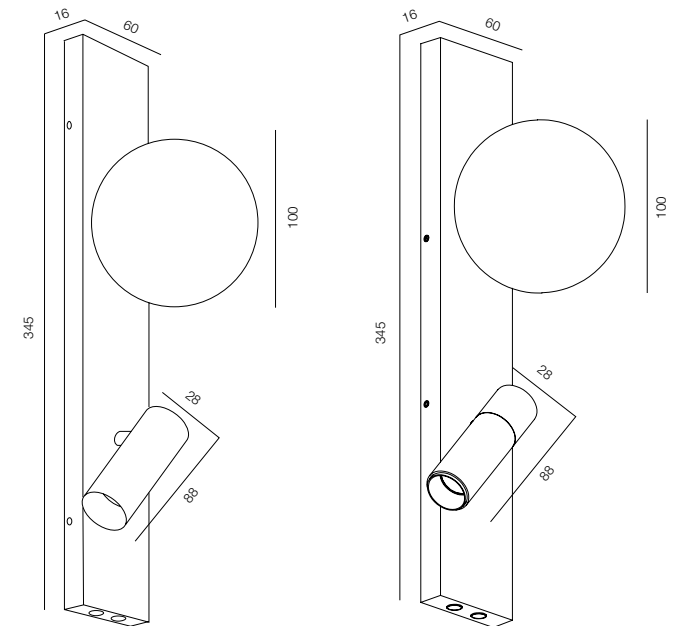

LOCUS NIGHT SHAR

HOME LIGHT - 2200K

QUALITY WARM - SPECTRUM R9>90 / CRI>97Ra

OPTIC - WIDE & FLOOD, ZOOM & FLOOD / COMFORT - UGR <19

POWER - 6W / IP40 / 220V / CONTROL - DIM BUTTON

WARRANTY - 5 YEARS

FINISHES: PAINT (white, black) / 100% BRASS (gold, black)