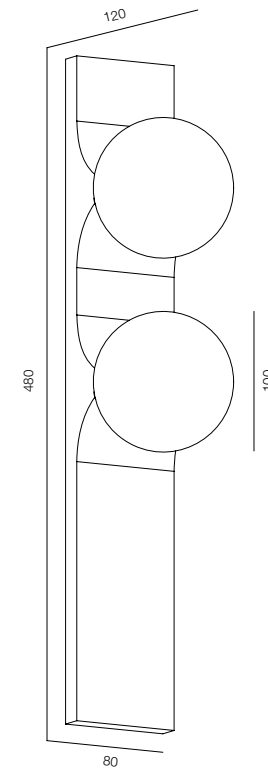

WALL SHAR TWO ALABASTRO

RELAX LIGHT - 2000K
QUALITY WARM - SPECTRUM R9>90 / CRI>97Ra
POWER - 6W / IP40 / 220V / CONTROL - DIM DALI
WARRANTY - 5 YEARS

FINISHES: STONE NATURAL (peach alabaster) & DARK TITAN