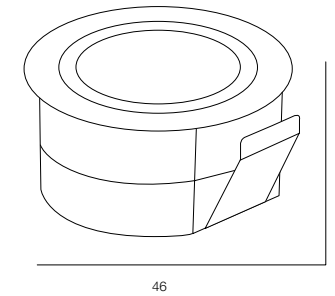

STEP LIGHT COIL

HOME LIGHT - 2200K
QUALITY WARM - SPECTRUM R9>90 / CRI>97Ra
OPTIC - WIDE / COMFORT - UGR <19
POWER - 1W / IP67 / 48V / CONTROL - NO DIM
WARRANTY - 2 YEARS

FINISHES: PAINT (white, black) / TITAN (gold)

46

34

44

70