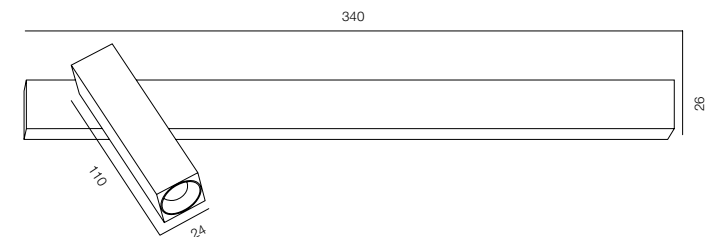

LOCUS NIGHT LINE SQR

HOME LIGHT - 2200K
QUALITY WARM - SPECTRUM R9>90 / CRI>97Ra
OPTIC - MEDIUM / COMFORT - UGR <19
POWER - 2W / IP40 / 220V / CONTROL - DIM BUTTON
WARRANTY - 5 YEARS

FINISHES: TITAN (gold, black)