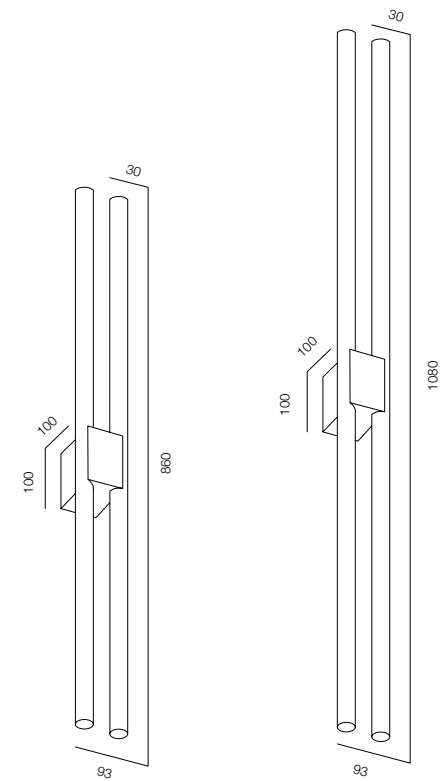

WALL STICK 30 DUO

HOME LIGHT - 2200K

QUALITY WARM - SPECTRUM R9>90 / CRI>97Ra

POWER - 16W, 18W / IP40 / 220V / CONTROL - DIM DALI

WARRANTY - 5 YEARS

FINISHES: PAINT (white, black) / TITAN (gold)

WALL LINE 52