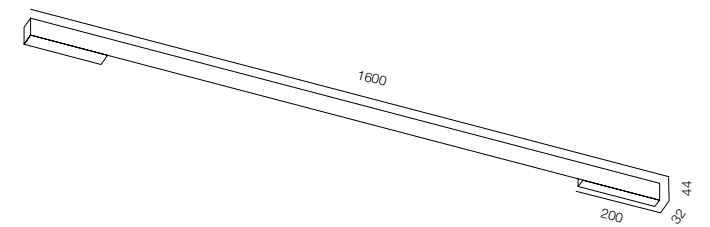

WALL LINE BRIDGELIGHT

HOME LIGHT - 2200K

QUALITY WARM - SPECTRUM R9>90 / CRI>97Ra

POWER - 16W / IP40 / 220V / CONTROL - DIM DALI

WARRANTY - 5 YEARS

FINISHES: 100% BRASS (gold, black)