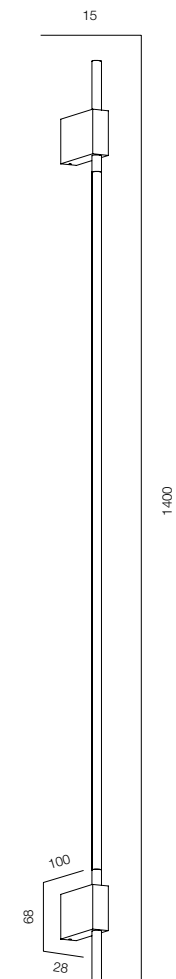

WALL STICK 15 TWIG

HOME LIGHT - 2200K
QUALITY WARM - SPECTRUM R9>90 / CRI>97Ra
POWER - 10W / IP40 / 220V / CONTROL - DIM DALI
WARRANTY - 5 YEARS

FINISHES: TITAN (gold, black)