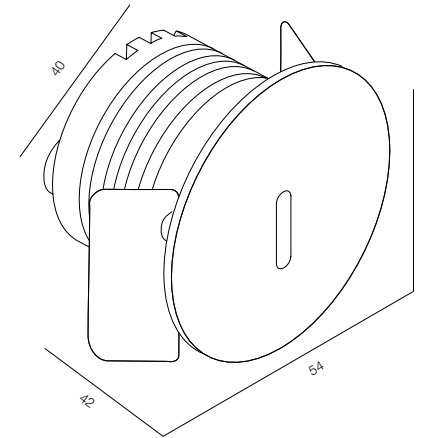

STEP LIGHT SLOT

HOME LIGHT - 2700K
QUALITY WARM - SPECTRUM R9>90 / CRI>97Ra
OPTIC - SPOT / COMFORT - UGR <19
POWER - 3W / IP65 / 220V / CONTROL - NO DIM
WARRANTY - 2 YEARS

FINISHES: PAINT (white)

STEP LIGHT NAPOLEON