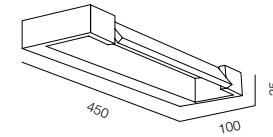

POWER - 8W, 9W, 14W, 16W, 18W, 32W

IP40 / 220V / CONTROL - NO DIM, DIM 220, DIM DALI

WARRANTY - 5 YEARS

FINISHES: PAINT (white, black) / TITAN (white, black, pink, platinum)

100% BRASS (gold, black)

WALL LINE MIRRO FRONT