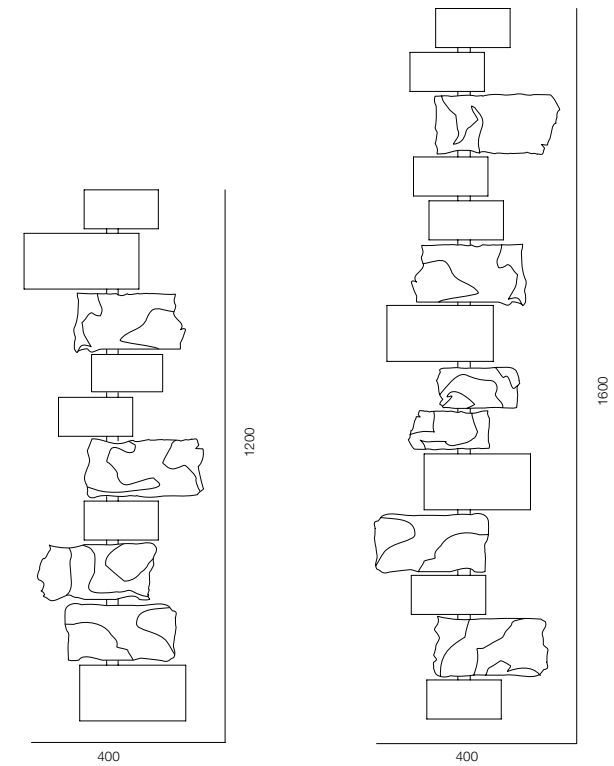

WALL PIANOFORTE PIANOFORTE BRASS & QUARTZ

RELAX LIGHT - 2000K

QUALITY WARM - SPECTRUM R9>90 / CRI>97Ra

POWER - 10W / IP40 / 220V / CONTROL - NO DIM, DIM DALI

WARRANTY - 5 YEARS

FINISHES: QUARTZ NATURAL & PATINA BRASS / DARK BRASS