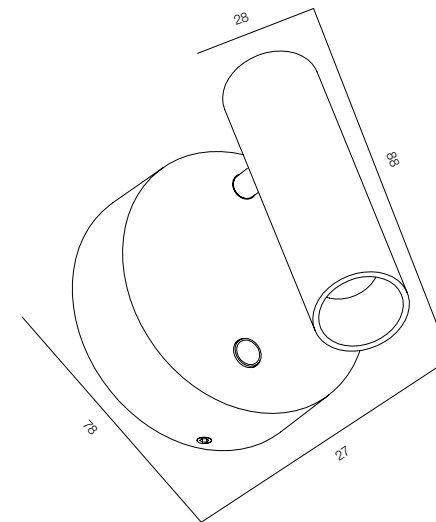

LOCUS NIGHT RND C

HOME LIGHT - 2200K, 3000K
QUALITY WARM - SPECTRUM R9>90 / CRI>97Ra
OPTIC - WIDE / COMFORT - UGR <19
POWER - 2W / IP40 / 220V / CONTROL - DIM BUTTON
WARRANTY - 5 YEARS

FINISHES: PAINT (white, black) / 100% BRASS (gold, black) / STAINLESS STEEL