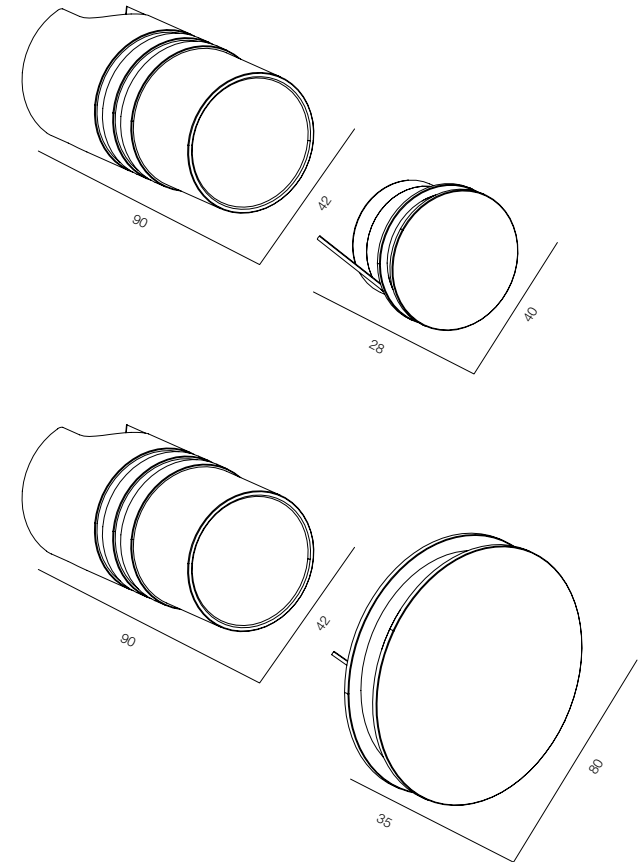

STEP LIGHT SHIM

HOME LIGHT - 2200K
QUALITY WARM - SPECTRUM R9>90 / CRI>97Ra
POWER - 1W, 2W / IP65 / 220V / CONTROL - NO DIM
WARRANTY - 2 YEARS

FINISHES: TITAN (black)