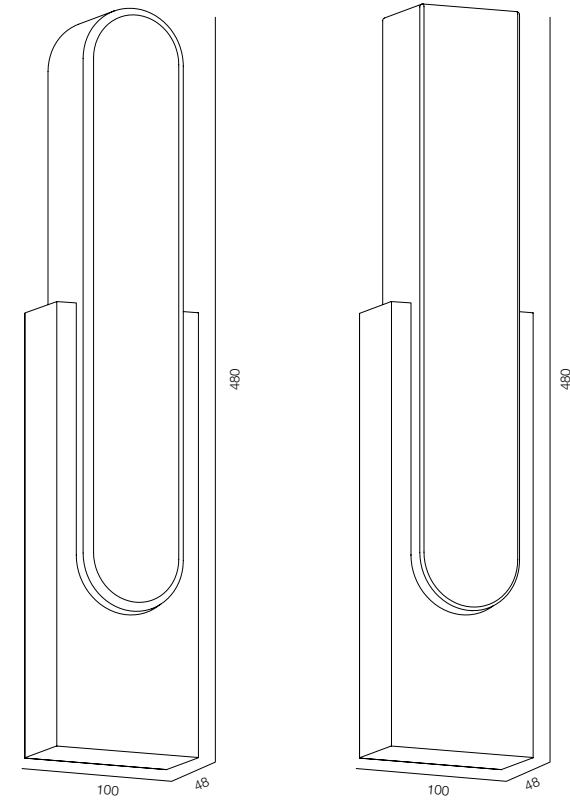

WALL SORPRESA

RELAX LIGHT - 2000K

QUALITY WARM - SPECTRUM R9>90 / CRI>97Ra

POWER - 8W / IP40 / 220V / CONTROL - DIM DALI

WARRANTY - 2 YEARS

FINISHES: STONE NATURAL (peach alabaster) & 100% BRASS (dark)