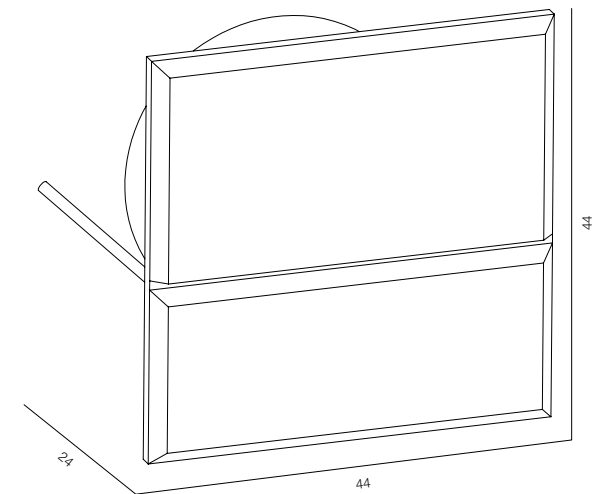

STEP LIGHT ROTATE

HOME LIGHT - 2700K
QUALITY WARM - SPECTRUM R9>90 / CRI>97Ra
OPTIC - WIDE / COMFORT - UGR <19
POWER - 1W / IP44 / 220V / CONTROL - NO DIM
WARRANTY - 5 YEARS

FINISHES: PAINT (white, black) / 100% BRASS (gold, black)