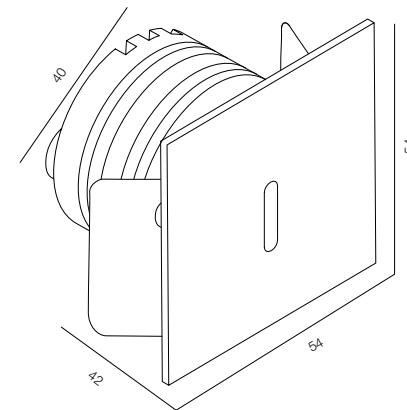

STEP LIGHT SLOT

HOME LIGHT - 2700K
QUALITY WARM - SPECTRUM R9>90 / CRI>97Ra
OPTIC - SPOT / COMFORT - UGR <19
POWER - 3W / IP65 / 220V / CONTROL - NO DIM
WARRANTY - 2 YEARS

FINISHES: PAINT (white)

STEP LIGHT NAPOLEON