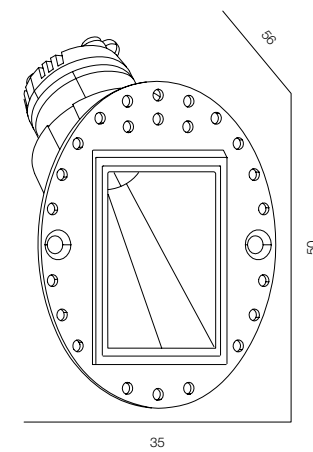

STEP LIGHT GO

HOME LIGHT - 2700K

QUALITY WARM - SPECTRUM R9>90 / CRI>97Ra

OPTIC - MEDIUM, ASYMMETRIC / COMFORT - UGR <19

POWER - 2W / IP44 / 220V / CONTROL - NO DIM

WARRANTY - 5 YEARS

FINISHES: PAINT (white, black) / 100% BRASS (gold, black)