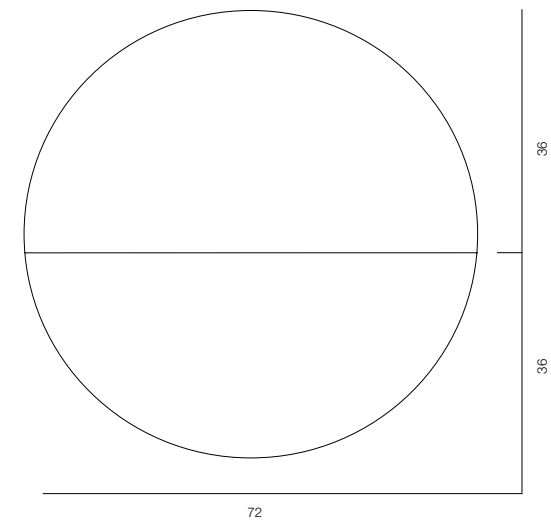

FINISHES: TITAN (black)

STEP LIGHT SLICE

HOME LIGHT - 2200K, 2700K

QUALITY WARM - SPECTRUM R9>90 / CRI>97Ra

POWER - 2W / IP65 / 220V / CONTROL - NO DIM

WARRANTY - 2 YEARS

FINISHES: PAINT (grey) / 100% BRASS (gold, black, pink, platinum)