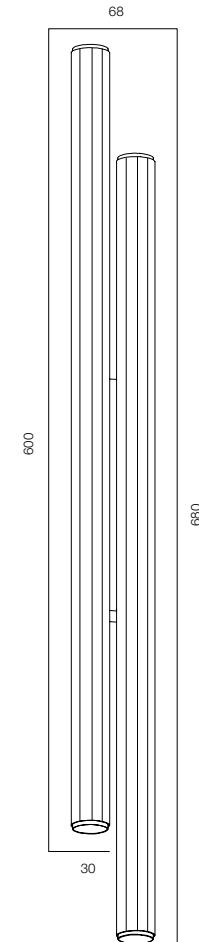

WALL TUBE 30 SIX DUO

HOME LIGHT - 2200K
QUALITY WARM - SPECTRUM R9>90 / CRI>97Ra
OPTIC - SPOT / COMFORT - UGR <19
POWER - 12W / IP40 / 220V / CONTROL - DIM DALI
WARRANTY - 5 YEARS

FINISHES: PAINT (white) / TITAN (gold, black)