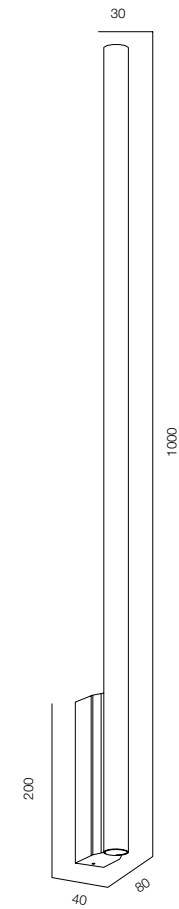

WALL STICK 30 ONE

HOME LIGHT - 2200K
QUALITY WARM - SPECTRUM R9>90 / CRI>97Ra
POWER - 10W / IP40 / 220V / CONTROL - NO DIM
WARRANTY - 5 YEARS

FINISHES: PAINT (black) / TITAN (gold)