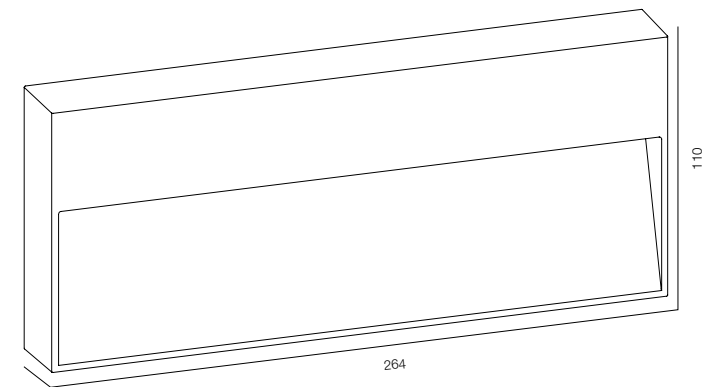

STEP LIGHT BRICK C

HOME LIGHT - 2700K
QUALITY WARM - SPECTRUM R9>90 / CRI>97Ra
POWER - 18W / IP65 / 220V / CONTROL - NO DIM
WARRANTY - 2 YEARS

FINISHES: PAINT (grey)