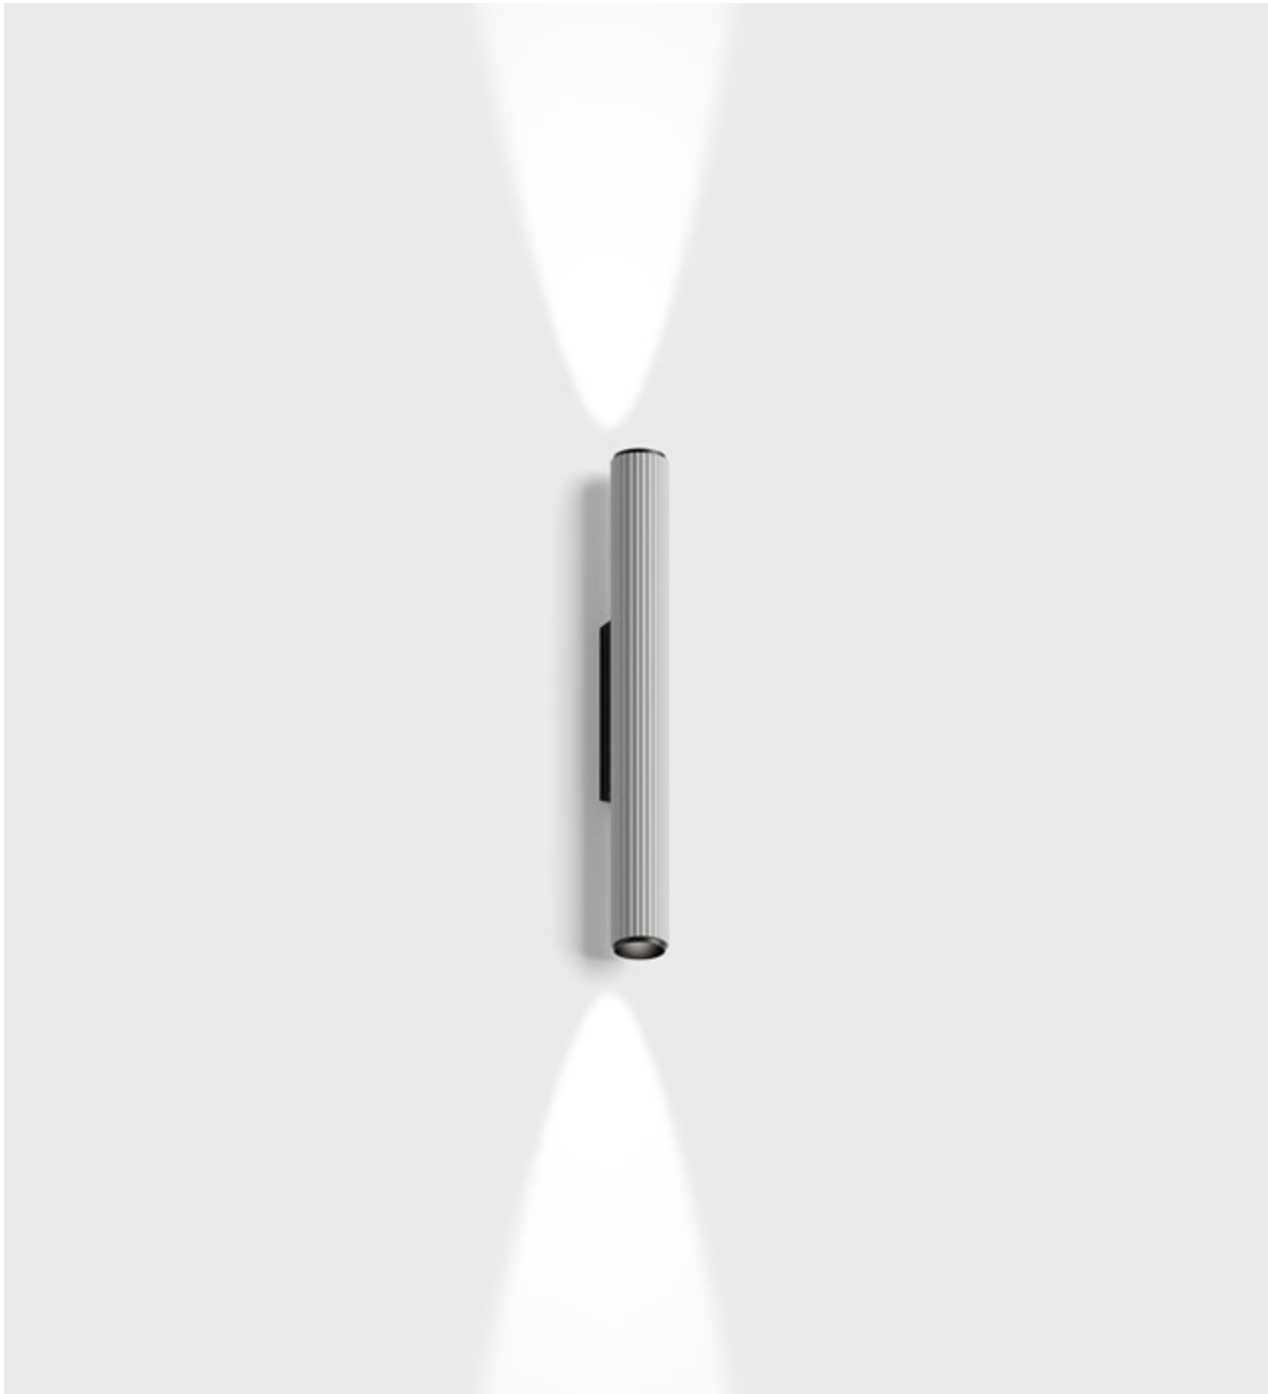

WALL TUBE 30 WAVE TWO ZOOM 400

HOME LIGHT - 2200K
QUALITY WARM - SPECTRUM R9>90 / CRI>97Ra
OPTIC - ZOOM / COMFORT - UGR <19
POWER - 6W / IP40 / 220V / CONTROL - NO DIM
WARRANTY - 5 YEARS

FINISHES: PAINT (white) / TITAN (gold)