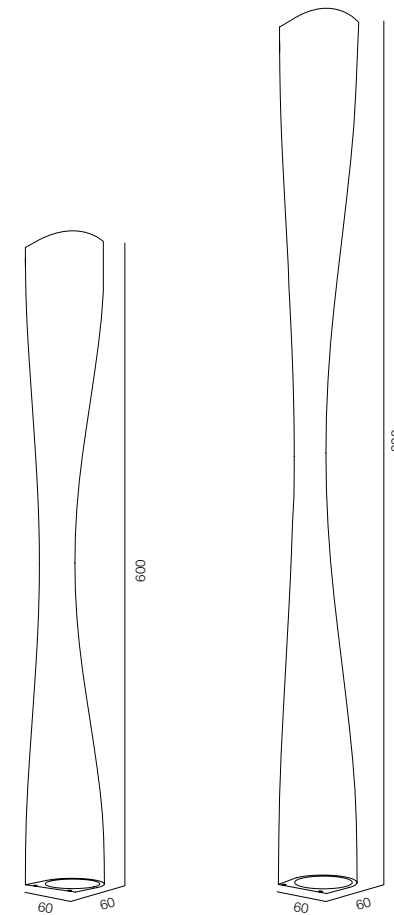

WALL HOURGLASS

HOME LIGHT - 2200K
QUALITY WARM - SPECTRUM R9>90 / CRI>97Ra
POWER - 8W / IP40 / 220V / CONTROL - DIM DALI
WARRANTY - 5 YEARS

FINISHES: PATINA BRASS / DARK BRASS