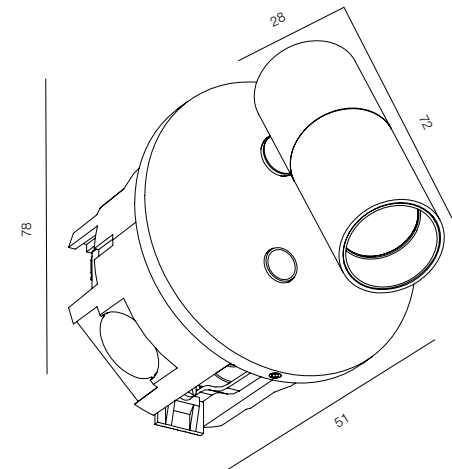

LOCUS NIGHT RND R ZOOM

HOME LIGHT - 2200K
QUALITY WARM - SPECTRUM R9>90 / CRI>97Ra
OPTIC - ZOOM / COMFORT - UGR <19
POWER - 2W / IP40 / 220V / CONTROL - DIM BUTTON
WARRANTY - 5 YEARS

FINISHES: TITAN (gold, black, natural)