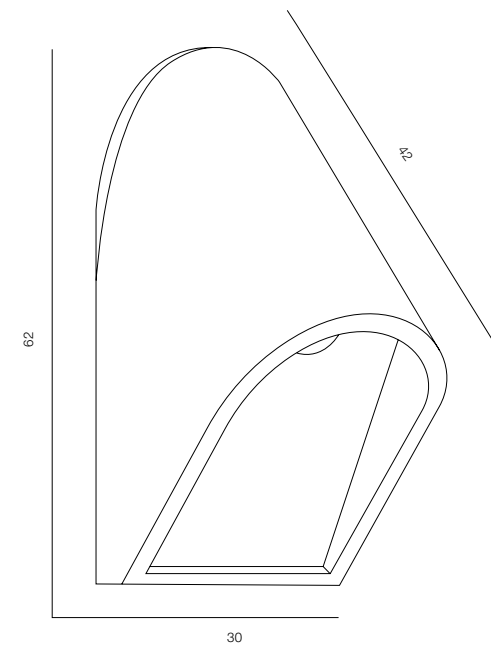

STEP LIGHT MIRO

HOME LIGHT - 2200K, 2700K

QUALITY WARM - SPECTRUM R9>90 / CRI>97Ra

OPTIC - MEDIUM / COMFORT - UGR <19

POWER - 3W / IP65 / 220V / CONTROL - NO DIM

WARRANTY - 2 YEARS

FINISHES: PAINT (white, grey, black)