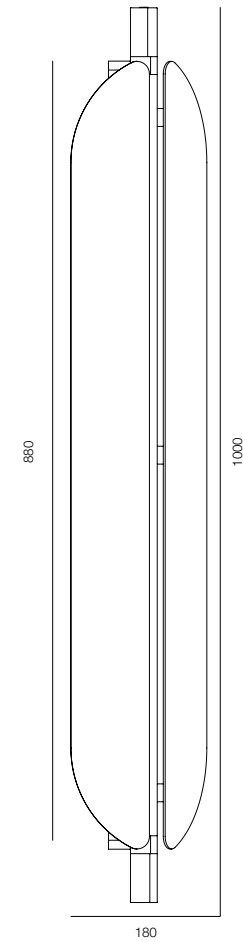

WALL FLY

HOME LIGHT - 2200K
QUALITY WARM - SPECTRUM R9>90 / CRI>97Ra
POWER - 20W / IP40 / 220V / CONTROL - DIM BUTTON
WARRANTY - 5 YEARS

FINISHES: PATINA BRASS / DARK BRASS