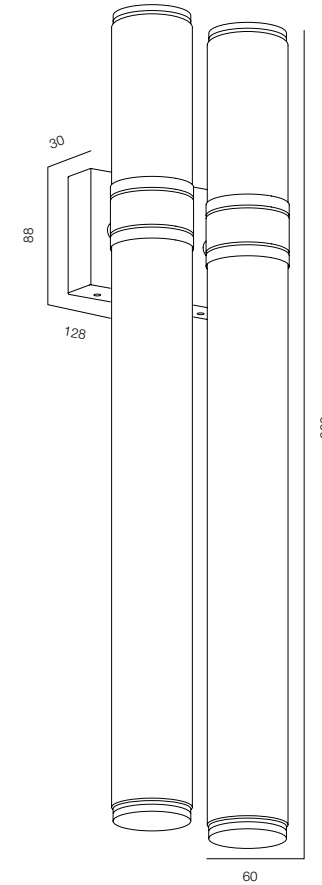

WALL ORACLE

RELAX LIGHT - 2000K

QUALITY WARM - SPECTRUM R9>90 / CRI>97Ra

POWER - 18W, 28W / IP40 / 220V / CONTROL - NO DIM

WARRANTY - 2 YEARS

FINISHES: STONE NATURAL (peach alabaster) & 100% BRASS (dark)

WALL WINGS