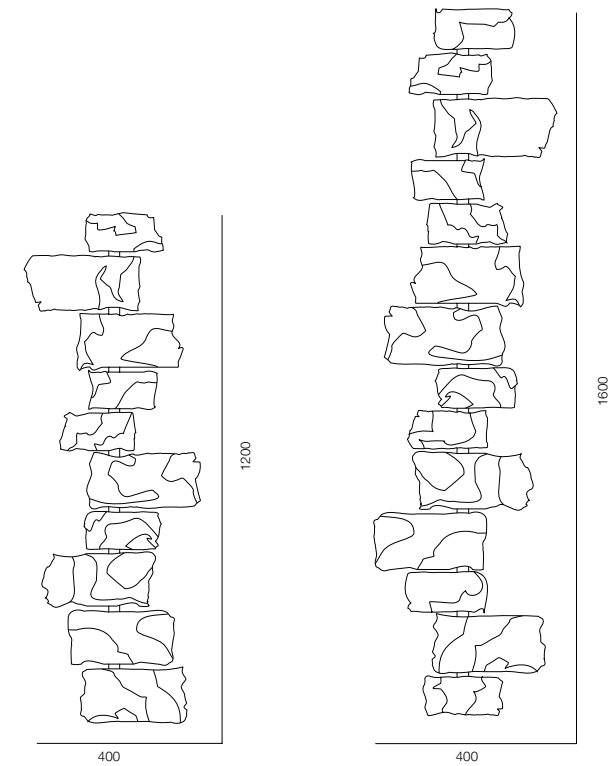

WALL PIANOFORTE QUARTZ

RELAX LIGHT - 2000K

QUALITY WARM - SPECTRUM R9>90 / CRI>97Ra

POWER - 10W, 12W / IP40 / 220V / CONTROL - NO DIM, DIM DALI

WARRANTY - 5 YEARS

FINISHES: QUARTZ NATURAL

WALL PIANOFORTE ALABASTRO