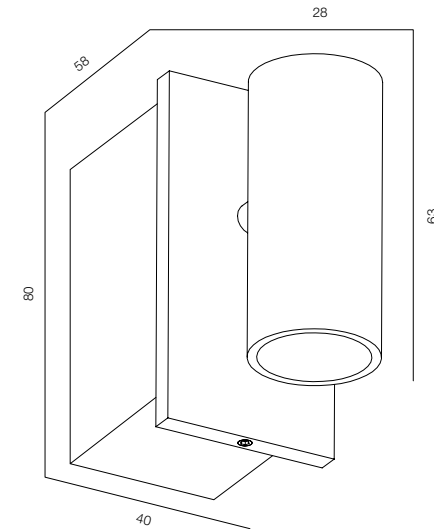

LOCUS NIGHT SQR R

HOME LIGHT - 2200K, 3000K
QUALITY WARM - SPECTRUM R9>90 / CRI>97Ra
OPTIC - WIDE / COMFORT - UGR <19
POWER - 2W / IP40 / 220V / CONTROL - DIM BUTTON
WARRANTY - 5 YEARS

FINISHES: PAINT (white, black) / 100% BRASS (gold, black)