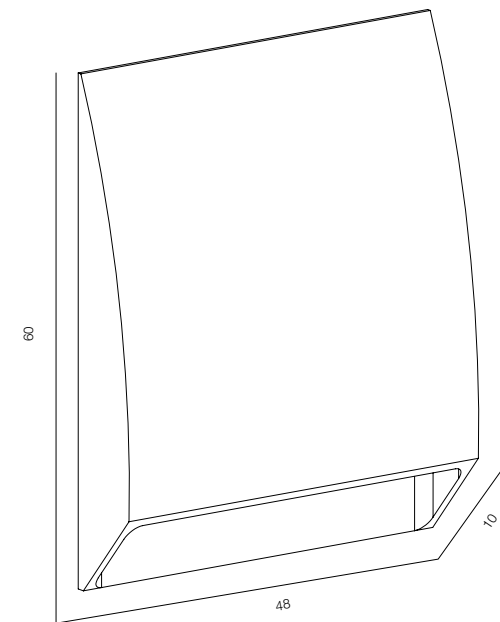

STEP LIGHT SMOOTH

HOME LIGHT - 2200K
QUALITY WARM - SPECTRUM R9>90 / CRI>97Ra
POWER - 2W / IP40 / 220V / CONTROL - NO DIM
WARRANTY - 2 YEARS

FINISHES: TITAN (black) / 100% BRASS (dark)