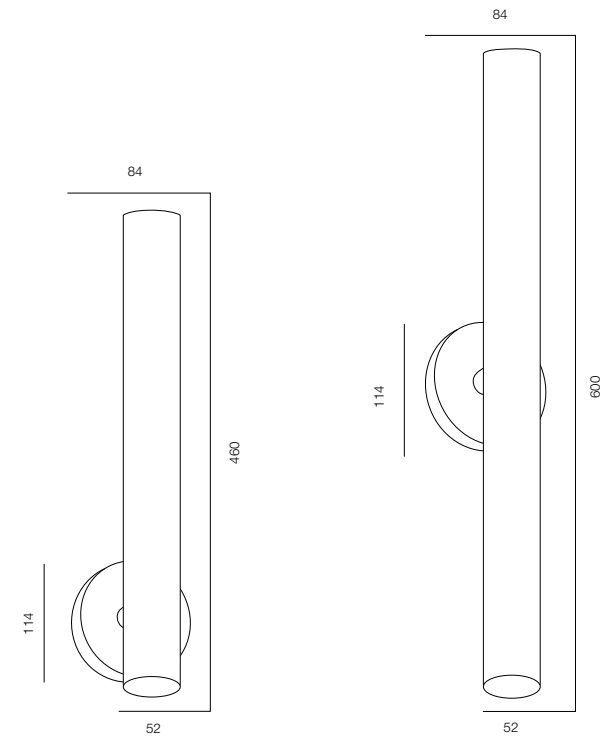

WALL TUBE 52 PIPE

HOME LIGHT - 2200K
QUALITY WARM - SPECTRUM R9>90 / CRI>97Ra
OPTIC - SPOT / COMFORT - UGR <19
POWER - 5W, 10W / IP40 / 220V / CONTROL - DIM DALI
WARRANTY - 5 YEARS

FINISHES: PAINT (white, black) / 100% BRASS (gold, black, pink, platinum)