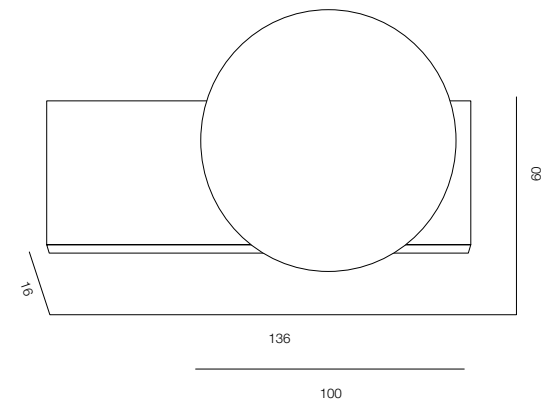

WALL SHAR ONE ALABASTER

HOME LIGHT - 2200K

QUALITY WARM - SPECTRUM R9>90 / CRI>97Ra

POWER - 4W / IP40 / 220V / CONTROL - NO DIM

WARRANTY - 5 YEARS

FINISHES: STONE NATURAL (peach alabaster) / 100% BRASS (gold, black)