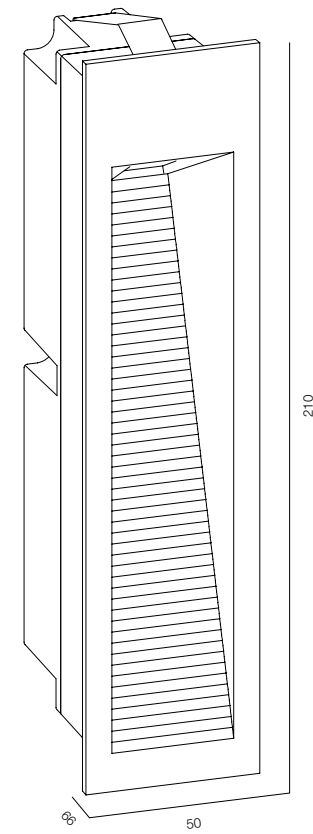

STEP LIGHT TARS

HOME LIGHT - 2700K
QUALITY WARM - SPECTRUM R9>90 / CRI>97Ra
OPTIC - MEDIUM / COMFORT - UGR <19
POWER - 4W / IP65 / 220V / CONTROL - NO DIM
WARRANTY - 2 YEARS

FINISHES: PAINT (grey)