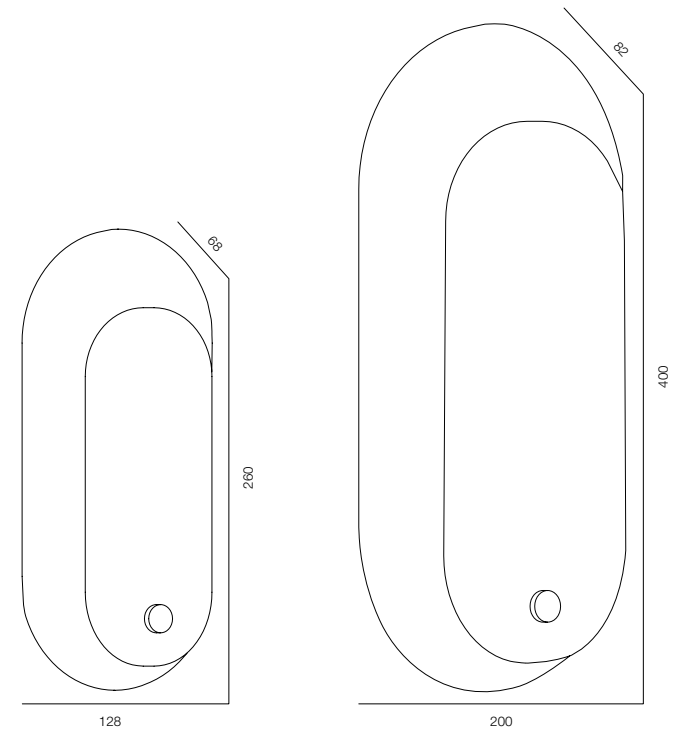

WALL PORTOFINO

RELAX LIGHT - 2000K

QUALITY WARM - SPECTRUM R9>90 / CRI>97Ra

POWER - 8W, 10W / IP40 / 220V / CONTROL - DIM DALI

WARRANTY - 5 YEARS

FINISHES: STONE NATURAL (peach alabaster) & 100% BRASS (dark)