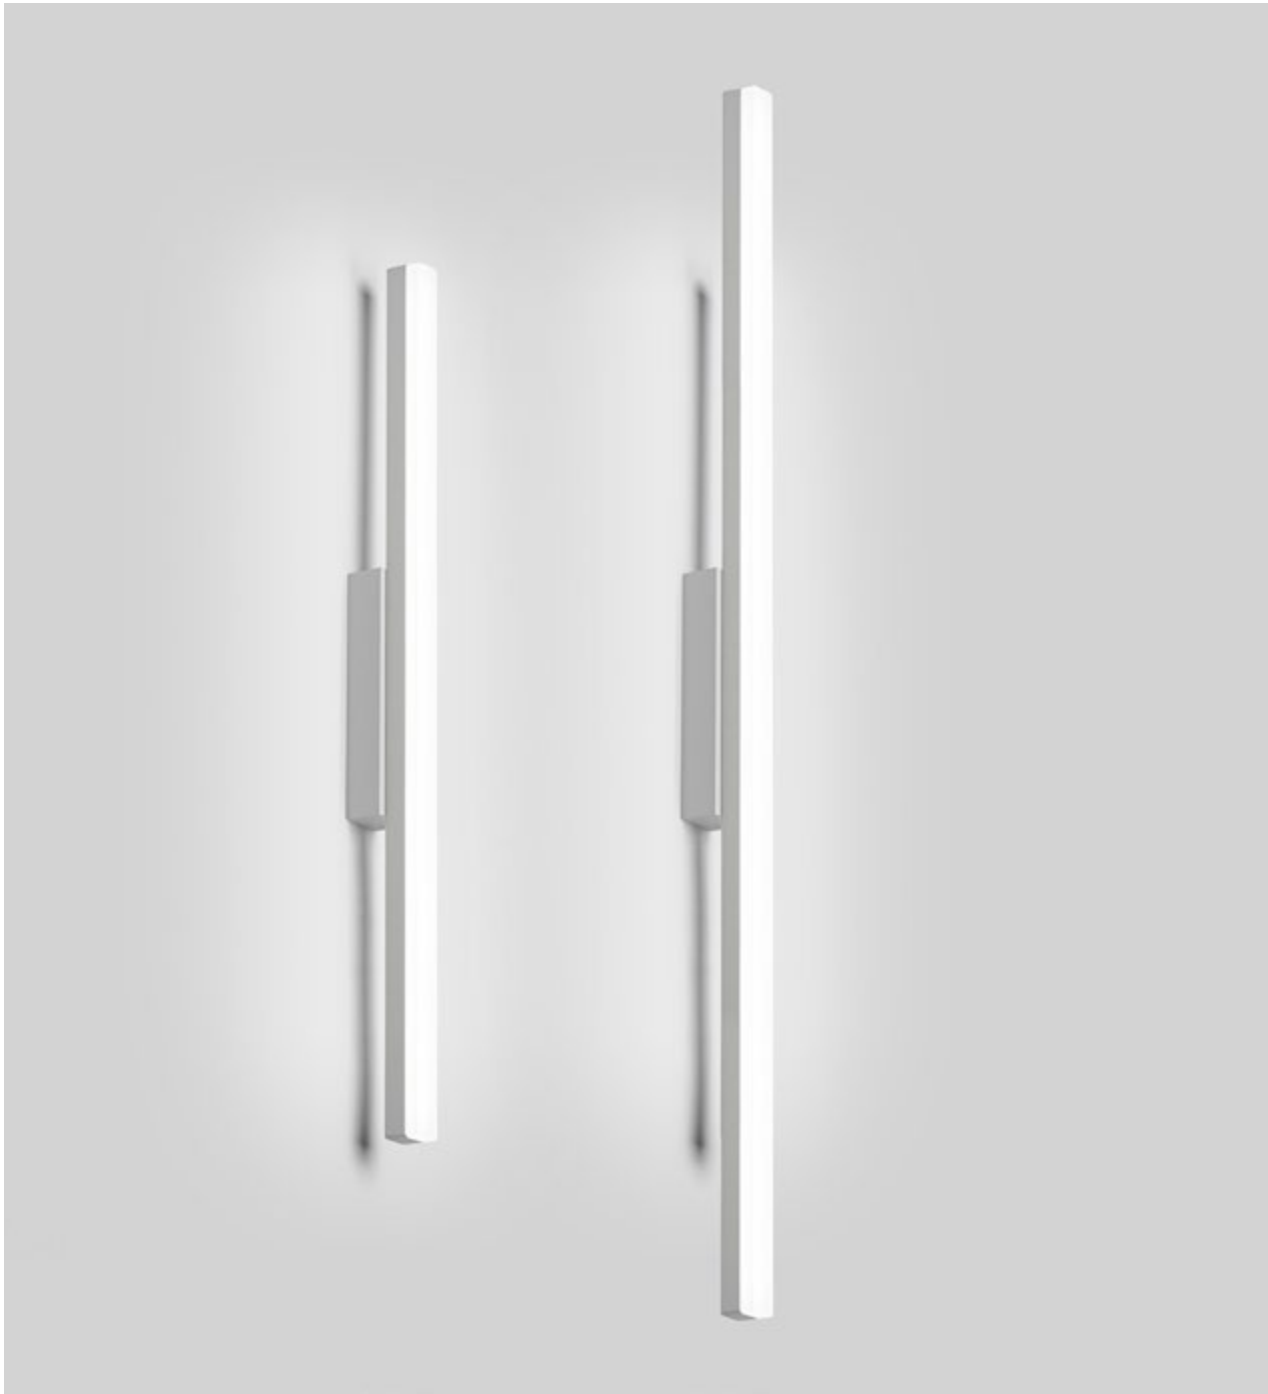

POWER - 8W, 9W, 14W, 16W, 18W, 32W

IP40 / 220V / CONTROL - NO DIM, DIM 220, DIM DALI

WARRANTY - 5 YEARS

FINISHES: PAINT (white, black) / TITAN (white, black, pink, platinum)

100% BRASS (gold, black)

WALL LINE MIRRO FRONT