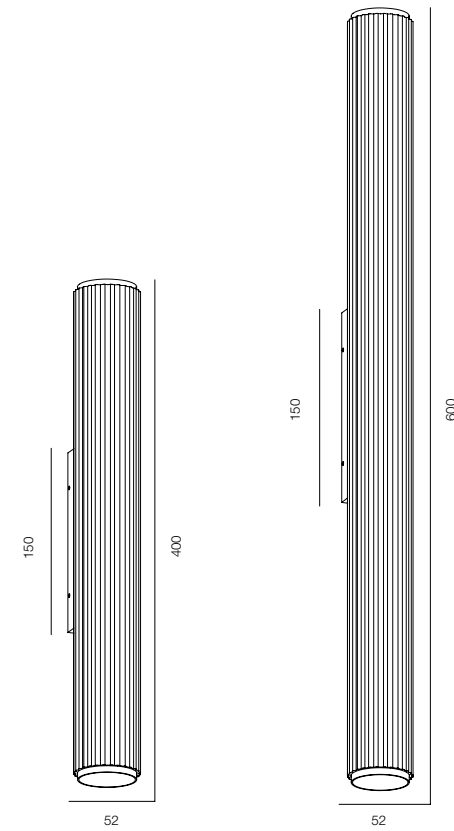

WALL TUBE 52 WAVE TWO

HOME LIGHT - 2200K
QUALITY WARM - SPECTRUM R9>90 / CRI>97Ra
OPTIC - ZOOM / COMFORT - UGR <19
POWER - 9W / IP40 / 220V / CONTROL - DIM DALI
WARRANTY - 5 YEARS

FINISHES: PAINT (white) / TITAN (gold)