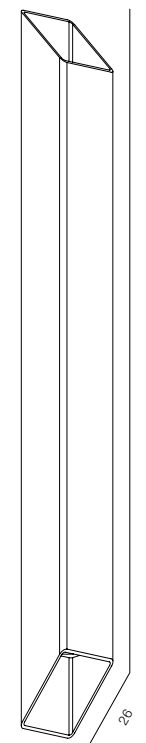

WALL TUBE 26 SQR

HOME LIGHT - 2200K
QUALITY WARM - SPECTRUM R9>90 / CRI>97Ra
OPTIC - MEDIUM / COMFORT - UGR <19
POWER - 4W, 8W / IP40 / 220V / CONTROL - NO DIM
WARRANTY - 5 YEARS

FINISHES: PATINA BRASS / DARK BRASS