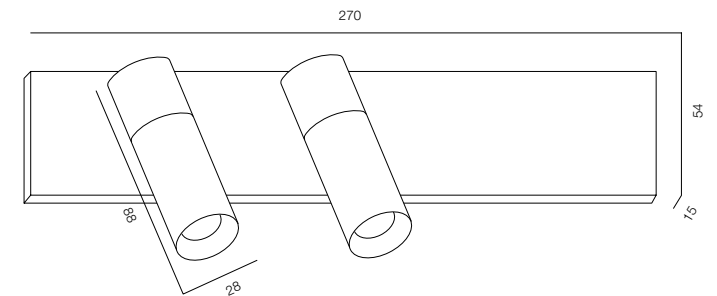

LOCUS NIGHT LINE DUO C

HOME LIGHT - 2200K
QUALITY WARM - SPECTRUM R9>90 / CRI>97Ra
OPTIC - ZOOM / COMFORT - UGR <19
POWER - 4W / IP40 / 220V / CONTROL - DIM BUTTON
WARRANTY - 5 YEARS

FINISHES: PAINT (white, black) / TITAN (gold)