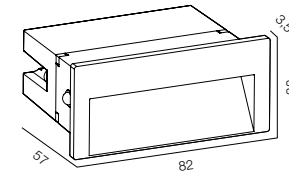

STEP LIGHT SLIT

HOME LIGHT - 2200K
QUALITY WARM - SPECTRUM R9>90 / CRI>97Ra
POWER - 3W, 6W / IP65 / 220V / CONTROL - NO DIM
WARRANTY - 2 YEARS

FINISHES: PAINT (grey)