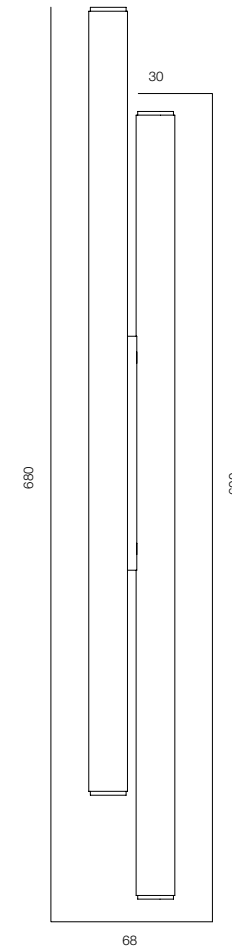

WALL TUBE 30 DUO DALI

HOME LIGHT - 2200K
QUALITY WARM - SPECTRUM R9>90 / CRI>97Ra
OPTIC - SPOT / COMFORT - UGR <19
POWER - 12W / IP40 / 220V / CONTROL - DIM DALI
WARRANTY - 5 YEARS

FINISHES: PAINT (white) / TITAN (gold, black)