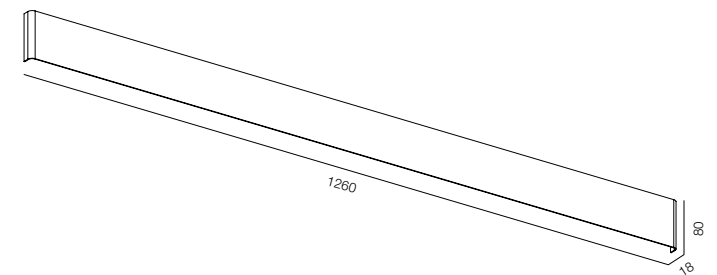

FINISHES: PAINT (white)

WALL DREAMLINE

HOME LIGHT - 2200K
QUALITY WARM - SPECTRUM R9>90 / CRI>97Ra
POWER - 28W / IP40 / 220V / CONTROL - DIM DALI
WARRANTY - 5 YEARS

FINISHES: PATINA BRASS / DARK TITAN

WALL LOOP