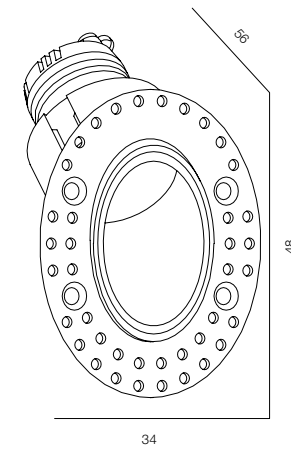

STEP LIGHT GO

HOME LIGHT - 2700K

QUALITY WARM - SPECTRUM R9>90 / CRI>97Ra

OPTIC - MEDIUM, ASYMMETRIC / COMFORT - UGR <19

POWER - 2W / IP44 / 220V / CONTROL - NO DIM

WARRANTY - 5 YEARS

FINISHES: PAINT (white, black) / 100% BRASS (gold, black)