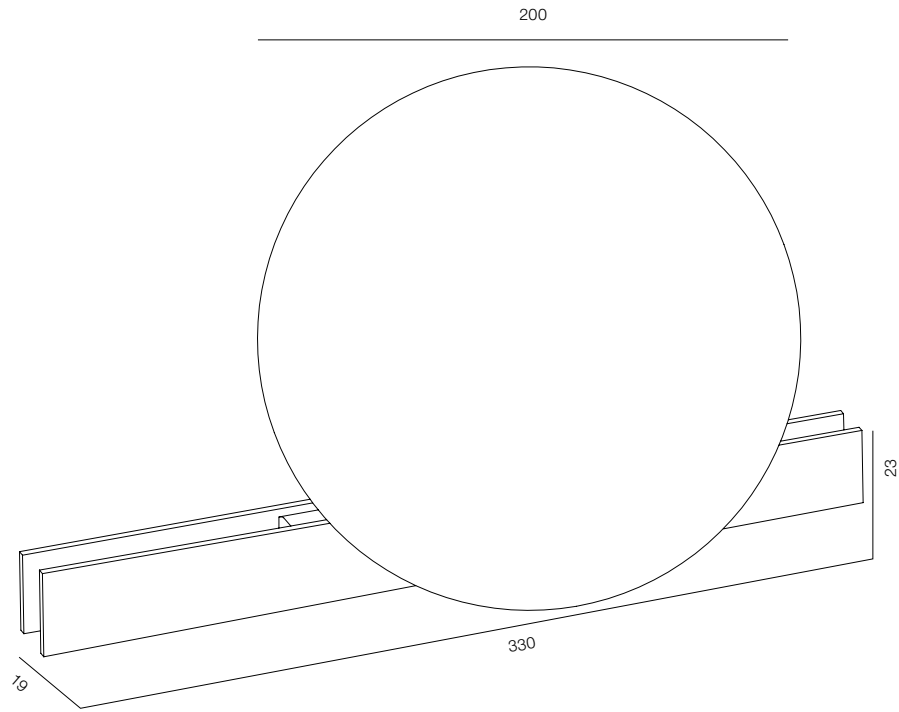

LOONA P LAMP

POWER - 8W / FLOOD / CCT - 2200K / CRI>97 Ra (R9>90) / COMFORT - UGR <19 /
IP40 / 220V / CONTROL - DIM TOUCH / WARRANTY - 2 YEARS

FINISHES: STONE NATURAL & DARK TITAN

LOONA L100 LAMP

LOONA L200 LAMP