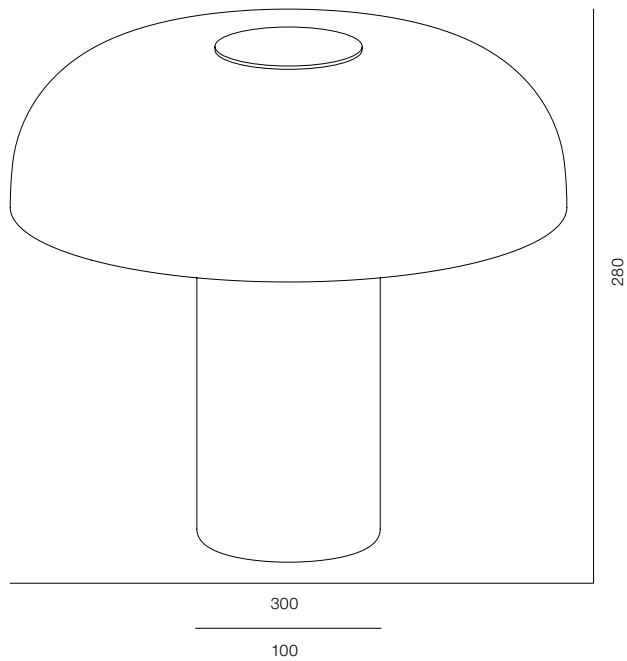

CHAMPIGNON LAMP 300