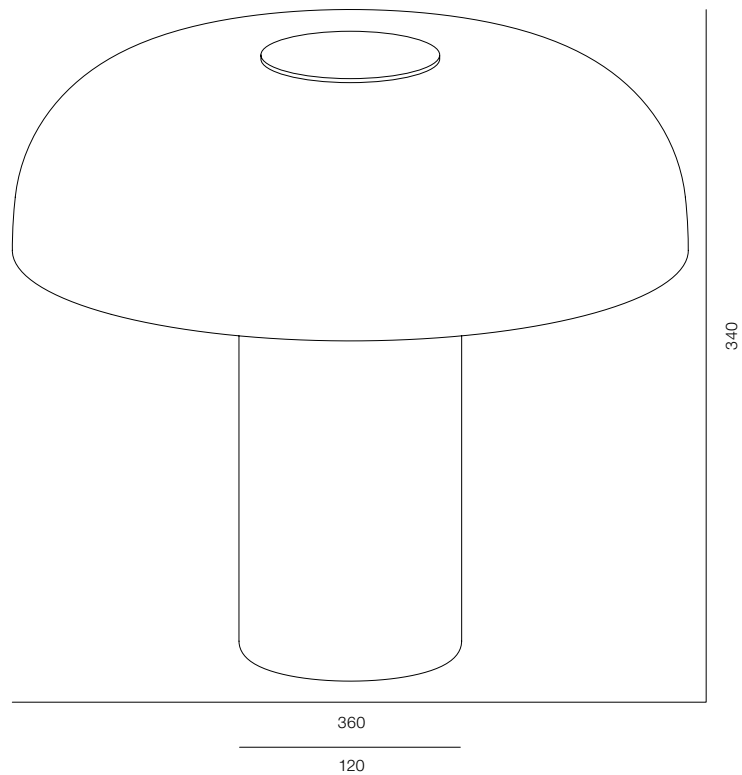

CHAMPIGNON LAMP 360

CHAMPIGNON LAMP

POWER - 8W, 10W / FLOOD / CCT - 2000K / CRI>97 Ra (R9>90) / COMFORT - UGR <19 / IP40 / 220V / CONTROL - DIM TOUCH / WARRANTY - 2 YEARS

FINISHES: STONE NATURAL & 100% BRASS (gold)