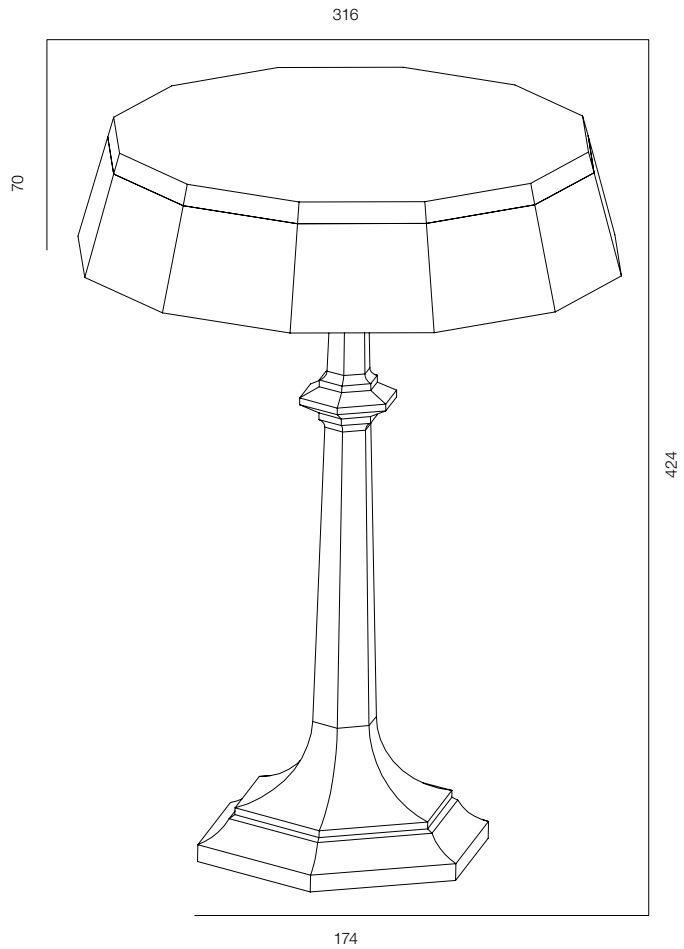

PIANTANA LAMP 300

PIANTANA LAMP

POWER - 13W / FLOOD / CCT - 2200K / CRI>97 Ra (R9>90) / COMFORT - UGR <19 /
IP40 / 220V / CONTROL - DIM TOUCH / WARRANTY - 2 YEARS

FINISHES: BLACK CRYSTAL & PATINA BRASS