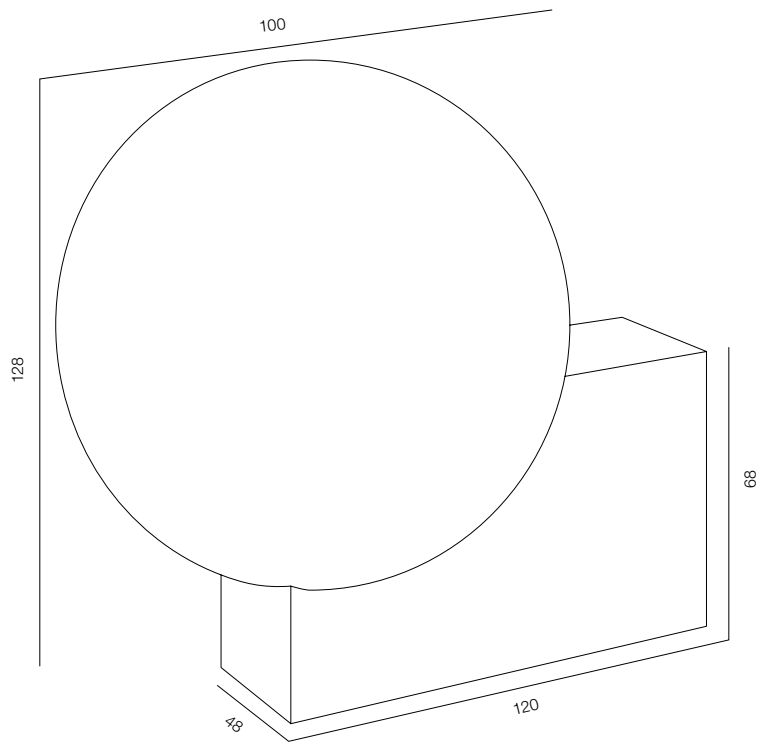

LOONA P100 LAMP

LOONA P LAMP

POWER - 8W / FLOOD / CCT - 2200K / CRI>97 Ra (R9>90) / COMFORT - UGR <19 /
IP40 / 220V / CONTROL - DIM TOUCH / WARRANTY - 2 YEARS

FINISHES: STONE NATURAL & DARK TITAN