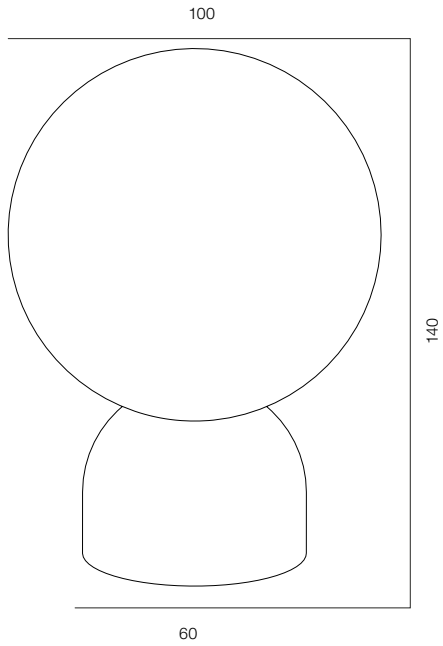

LOONA C100 LAMP