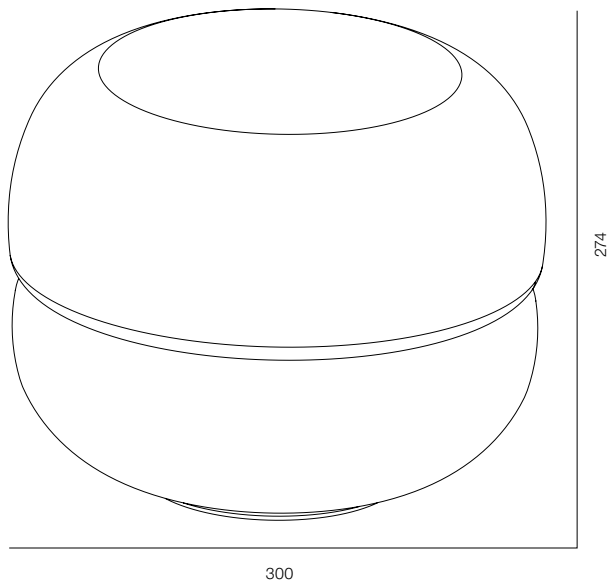

CASSA LAMP 30