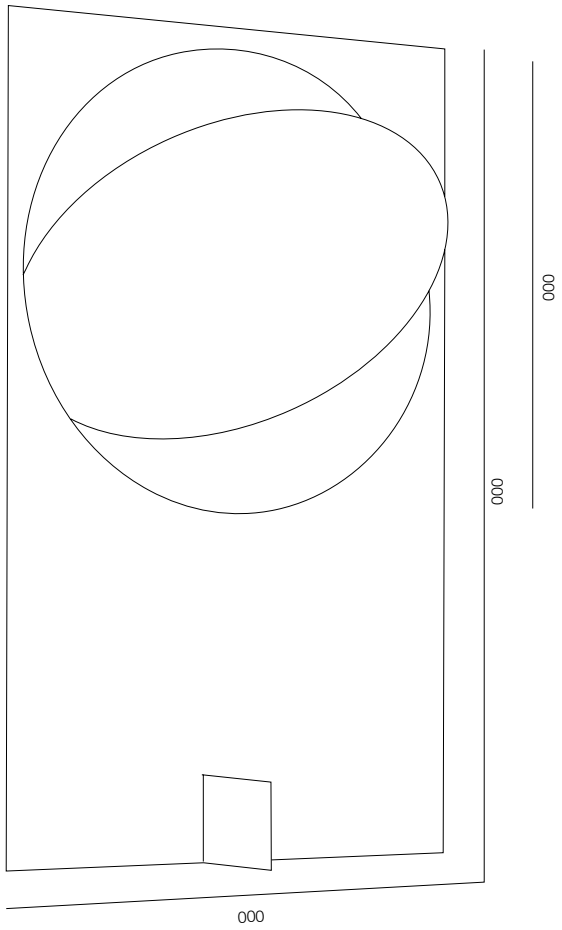

FINISHES: STONE NATURAL & 100% BRASS (gold)

LOONA G100 LAMP

LOONA G LAMP

POWER - 2W / FLOOD / CCT - 2200K / CRI>97 Ra (R9>90) / COMFORT - UGR <19 /
IP40 / 220V / CONTROL - DIM TOUCH / WARRANTY - 2 YEARS

FINISHES: STONE NATURAL & 100% BRASS (gold)