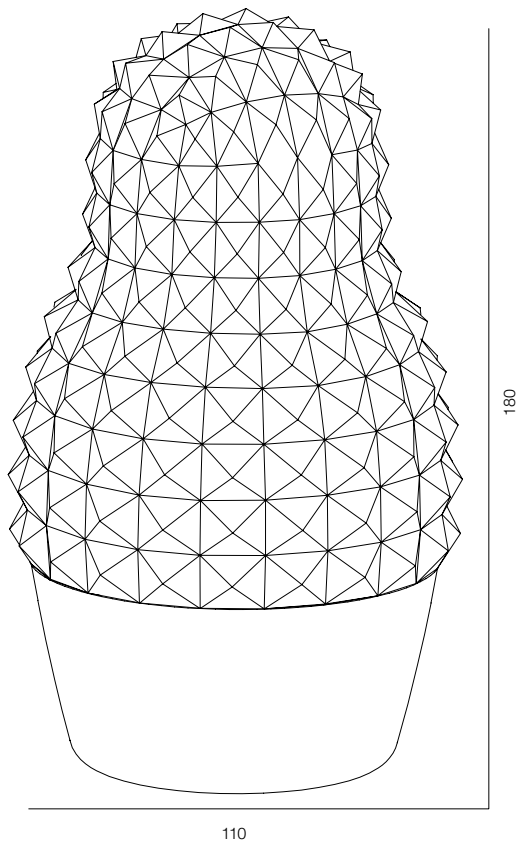

110

180

MATRĚŠKA LAMP CRYSTAL S

MATRĚŠKA LAMP (CRYSTAL)

POWER - 6W / FLOOD / CCT - 2200K / CRI>97 Ra (R9>90) / COMFORT - UGR <19 /
IP44 / 220V / CONTROL - DIM TOUCH / WARRANTY - 2 YEARS

FINISHES: CRYSTAL PURE & TITAN (gold)