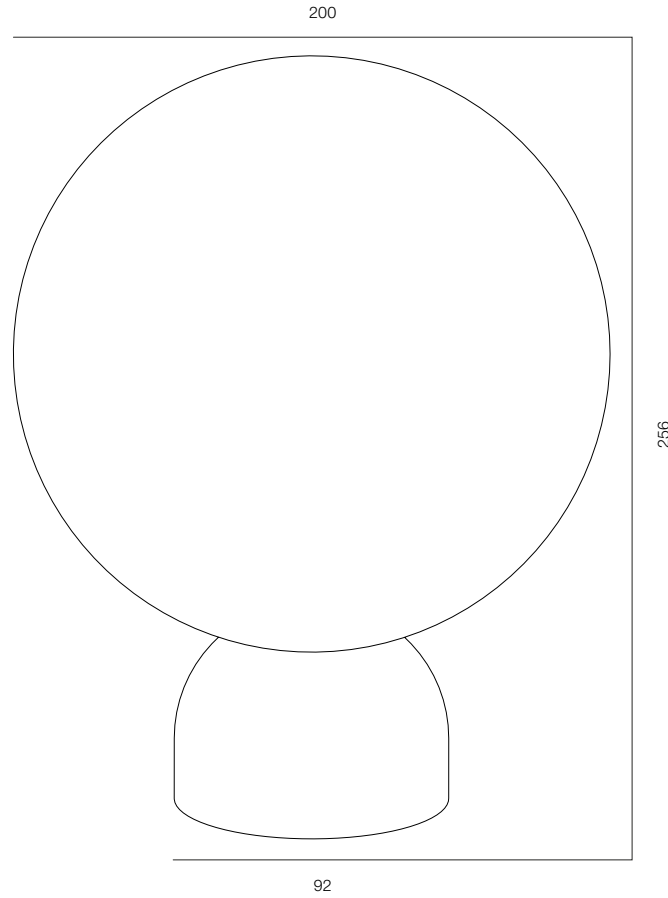

LOONA C200 LAMP

LOONA C LAMP

POWER - 2W, 4W / FLOOD / CCT - 2200K / CRI>97 Ra (R9>90) / COMFORT - UGR <19 /
IP40 / 220V / CONTROL - DIM TOUCH / WARRANTY - 2 YEARS

FINISHES: STONE NATURAL & 100% BRASS (gold)