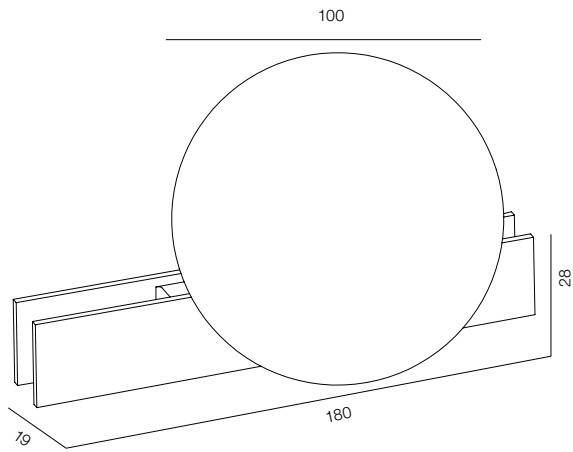

LOONA L100 LAMP