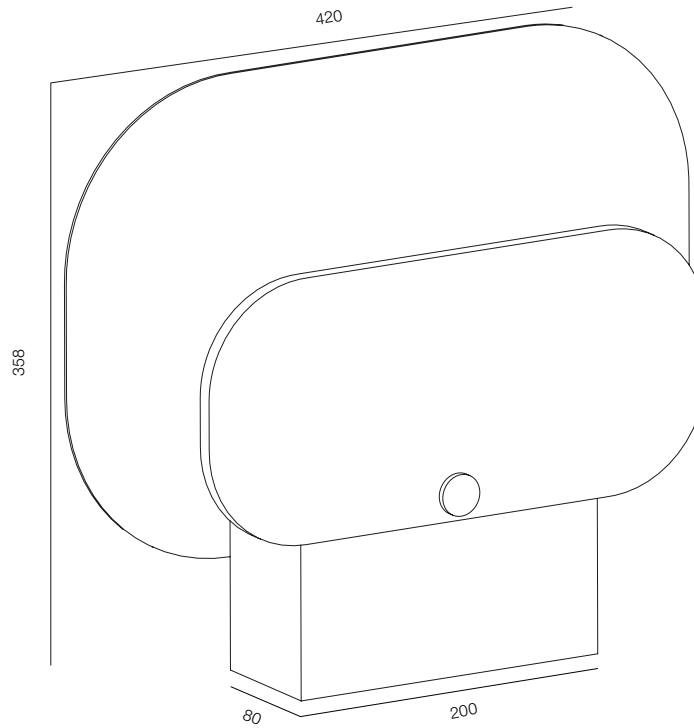

CASSA LAMP

POWER - 8W, 10W / FLOOD / CCT - 2200K / CRI>97 Ra (R9>90) / COMFORT - UGR <19 /
IP40 / 220V / CONTROL - DIM PUSH / WARRANTY - 2 YEARS

FINISHES: GLASS DARK & STONE NATURAL

PORTOFINO LAMP S

PORTOFINO LAMP M