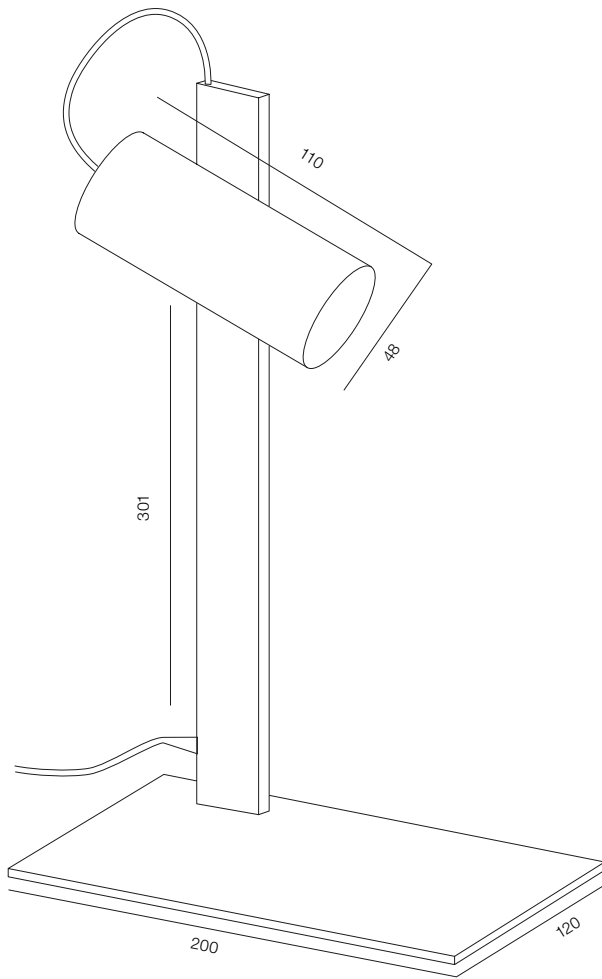

TERZA LAMP 48

TERZA LAMP

POWER - 8W / OPTIC - MEDIUM / CCT - 2700K / CRI>97 Ra (R9>90) / COMFORT - UGR <19 / IP40 / 220V / CONTROL - DIM TOUCH / WARRANTY - 2 YEARS

FINISHES: 100% BRASS (gold, platinum)