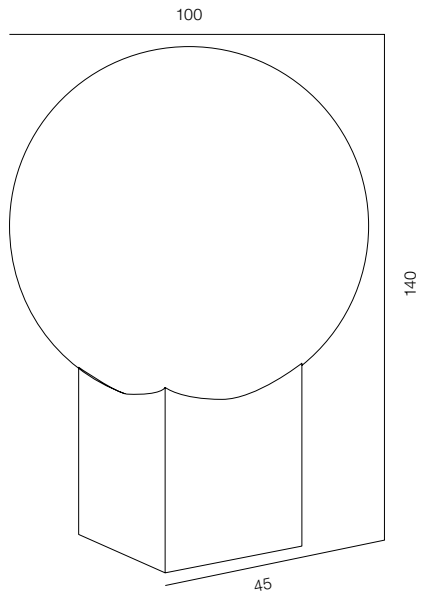

LOONA S100 LAMP