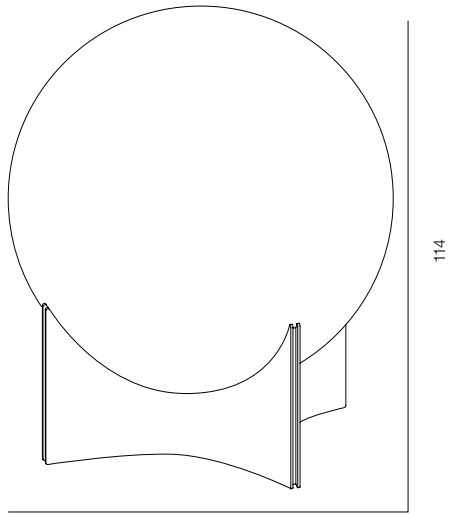

100

114

LOONA Y100 LAMP