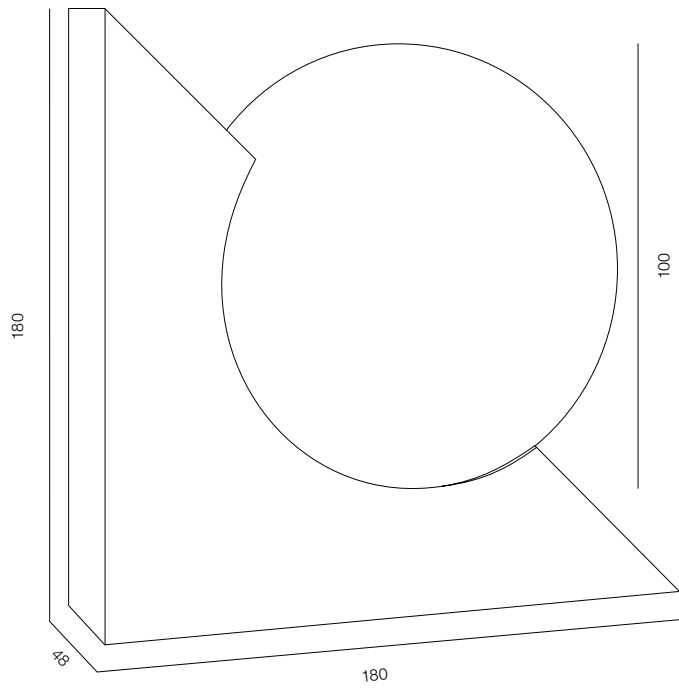

LOONA J100 LAMP

LOONA J LAMP

POWER - 2W / FLOOD / CCT - 2200K / CRI>97 Ra (R9>90) / COMFORT - UGR <19 /
IP40 / 220V / CONTROL - DIM TOUCH / WARRANTY - 2 YEARS

FINISHES: STONE NATURAL & 100% BRASS (gold)