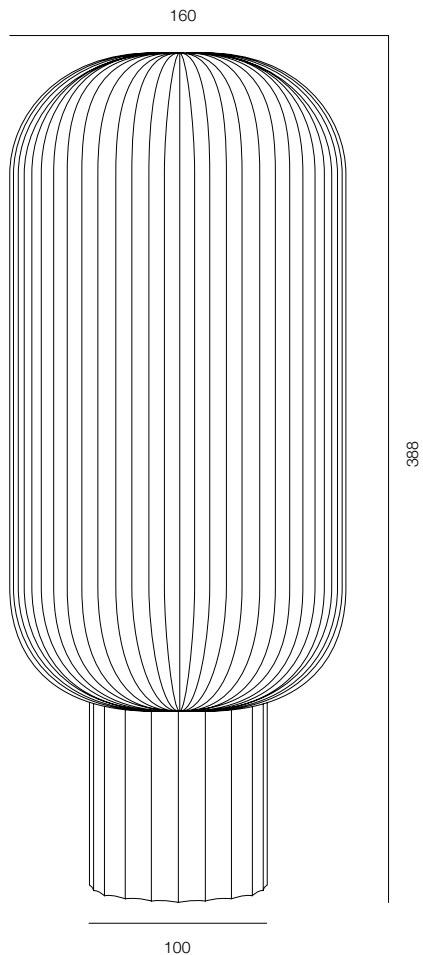

ROCKMELON O LAMP 350

ROCKMELON O LAMP

POWER - 10W / FLOOD / CCT - 2200K / CRI>97 Ra (R9>90) / COMFORT - UGR <19 /
IP40 / 220V / CONTROL - DIM TOUCH / WARRANTY - 2 YEARS

FINISHES: STONE NATURAL

ROCKMELON V LAMP 380