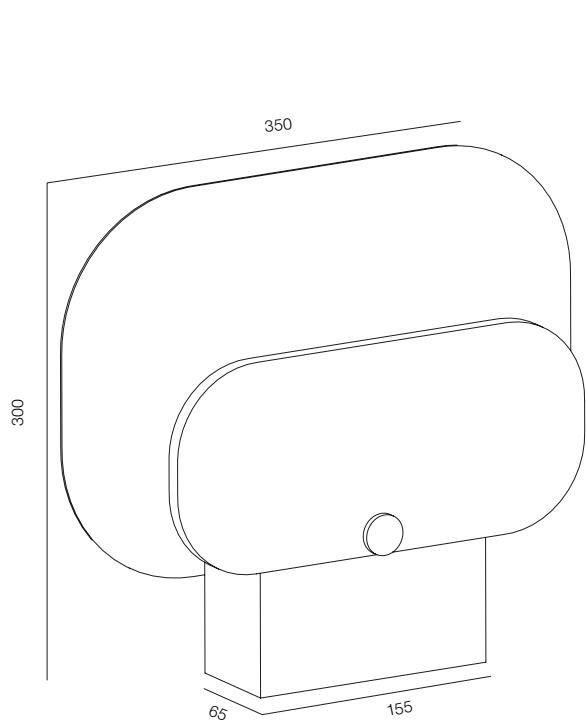

PORTOFINO LAMP S