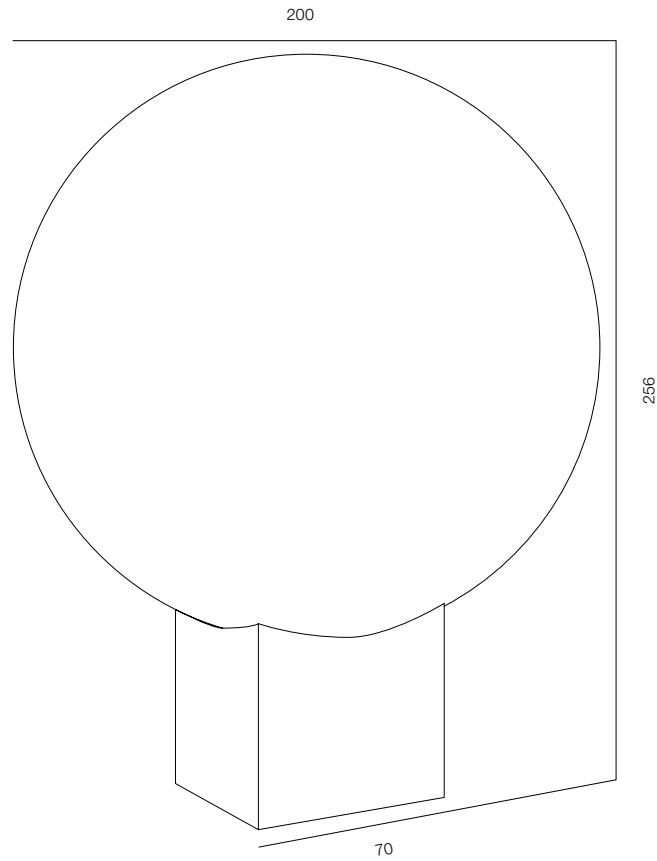

LOONA V LAMP

POWER - 2W / FLOOD / CCT - 2200K / CRI>97 Ra (R9>90) / COMFORT - UGR <19 / IP40 / 220V / CONTROL - DIM TOUCH / WARRANTY - 2 YEARS

FINISHES: STONE NATURAL & 100% BRASS (gold)

LOONA S100 LAMP

LOONA S200 LAMP