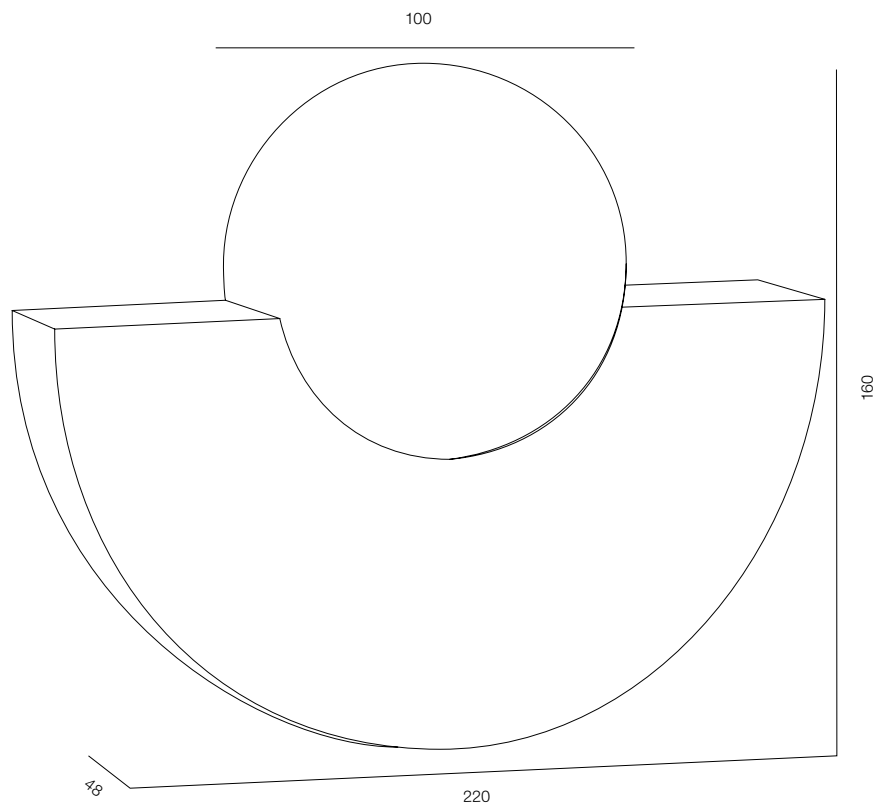

LOONA G100 LAMP

LOONA G LAMP

POWER - 2W / FLOOD / CCT - 2200K / CRI>97 Ra (R9>90) / COMFORT - UGR <19 /
IP40 / 220V / CONTROL - DIM TOUCH / WARRANTY - 2 YEARS

FINISHES: STONE NATURAL & 100% BRASS (gold)