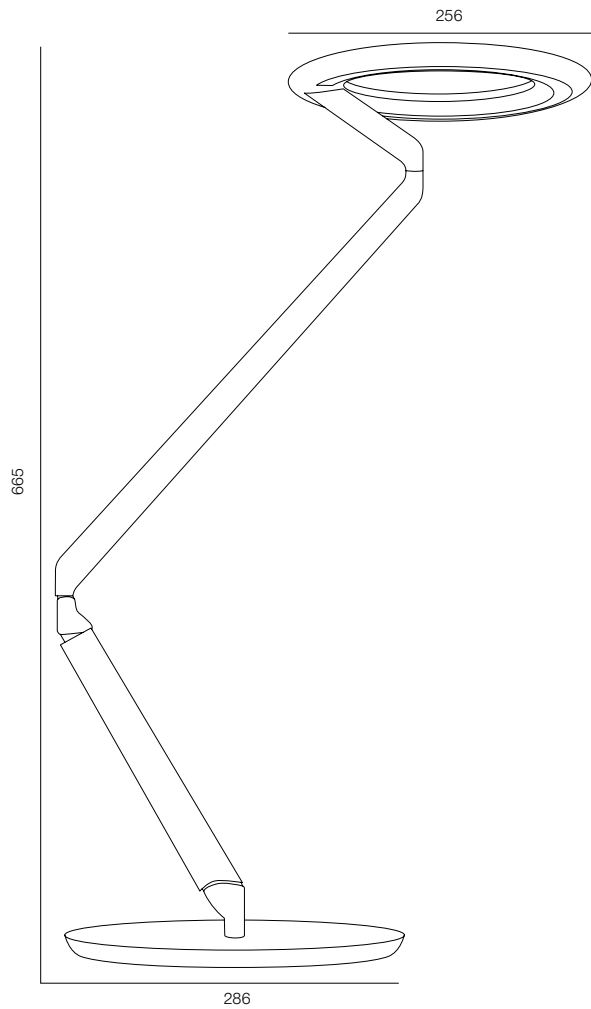

HALO LAMP

HALO LAMP

POWER - 18W / FLOOD / CCT - 2000-4500K (TW) & RGB / CRI>97 Ra (R9>90) / COMFORT - UGR <19 / IP40 / 220V / CONTROL - DIM SENSOR / WARRANTY - 2 YEARS

FINISHES: PAINT (white, black)