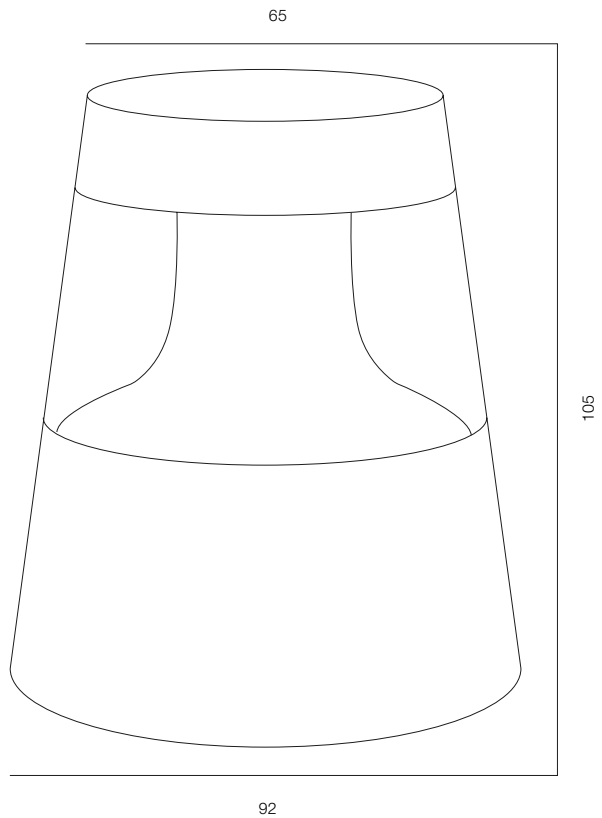

115

123

ORBITA LAMP 100

ORBITA LAMP

POWER - 3W / FLOOD / CCT - 3000K (TW) / CRI > 97 Ra (R9 > 90) / COMFORT - UGR < 19 / IP40 / 5V / CONTROL - DIM TOUCH / WARRANTY - 2 YEARS

FINISHES: PAINT (white) / 100% BRASS (gold)