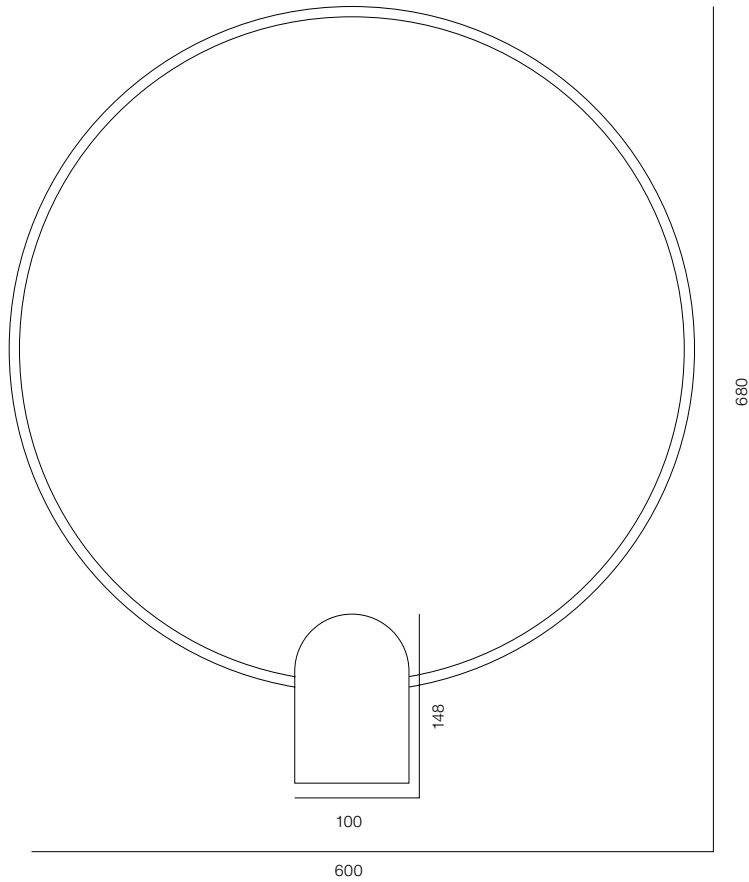

TRAMONTO LAMP

TRAMONTO LAMP

POWER - 10W / FLOOD / CCT - 2200K / CRI>97 Ra (R9>90) / COMFORT - UGR <19 / IP40 / 220V / CONTROL - NO DIM / WARRANTY - 2 YEARS

FINISHES: PATINA BRASS / DARK BRASS

CYLINDER RIM LAMP 400