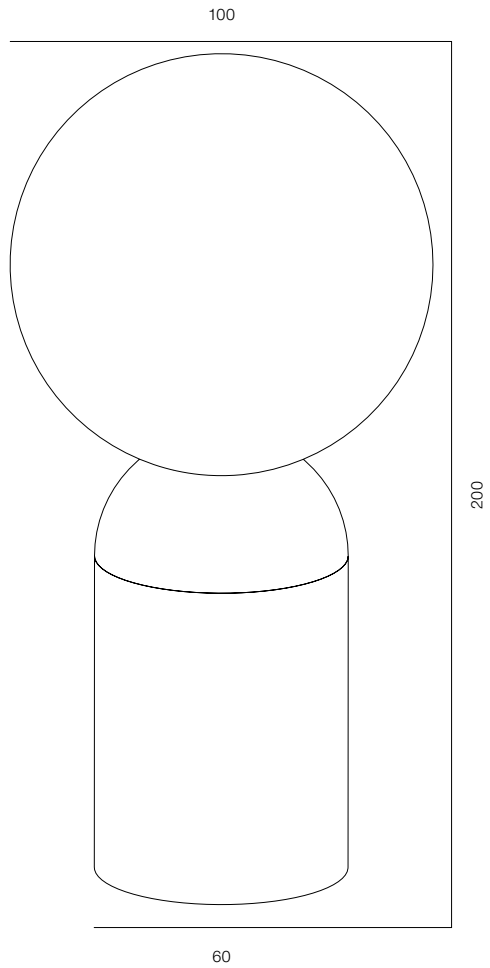

LOONA V100 LAMP

LOONA V LAMP

POWER - 2W / FLOOD / CCT - 2200K / CRI>97 Ra (R9>90) / COMFORT - UGR <19 / IP40 / 220V / CONTROL - DIM TOUCH / WARRANTY - 2 YEARS

FINISHES: STONE NATURAL & 100% BRASS (gold)