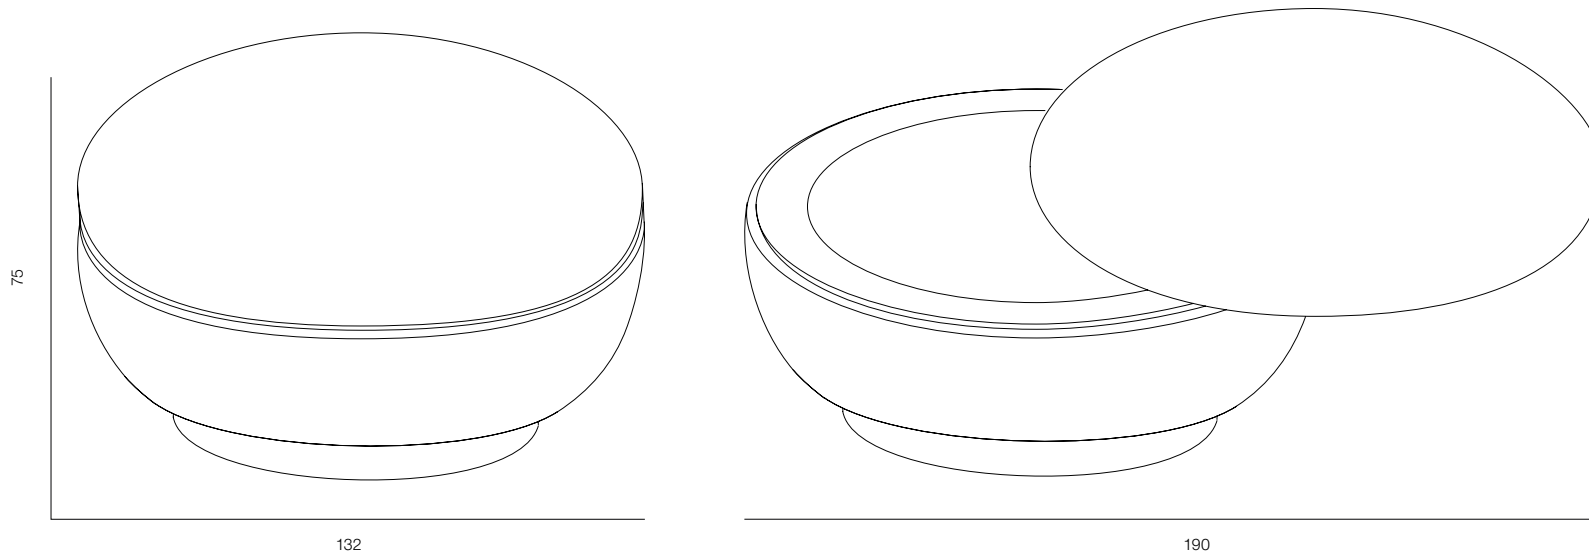

SHELL LAMP 75

SHELL LAMP

POWER - 2W / FLOOD / CCT - 2200K / CRI>97 Ra (R9>90) / COMFORT - UGR <19 /
IP40 / 220V / CONTROL - DIM TOUCH / WARRANTY - 2 YEARS

FINISHES: DARK GLASS / STONE NATURAL & TITAN (gold, black)