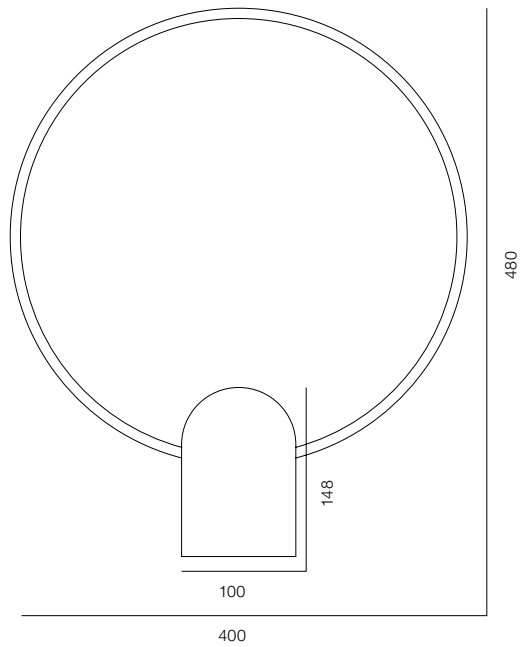

CYLINDER RIM LAMP 400