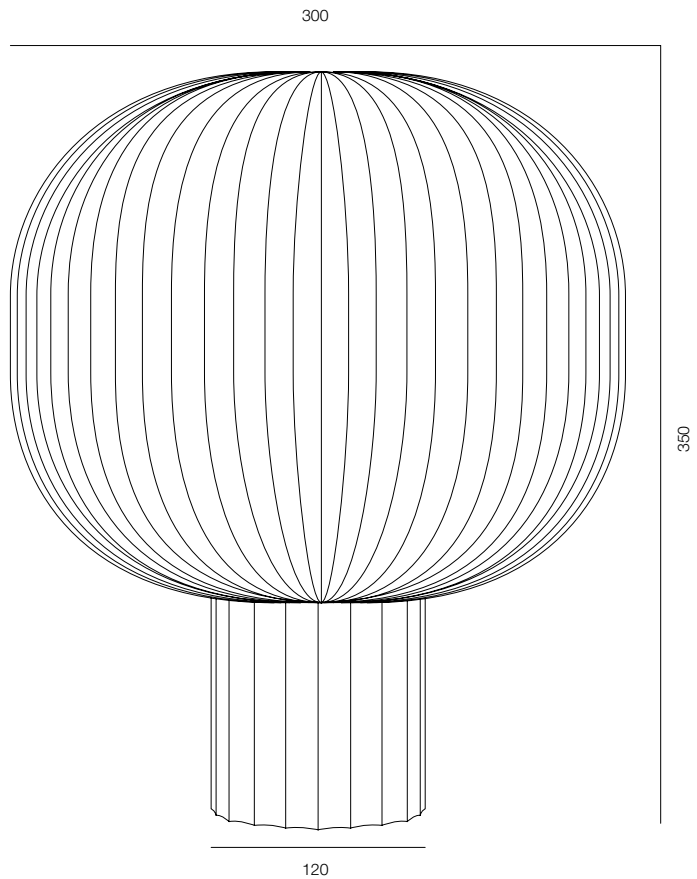

ROCKMELON O LAMP 350

ROCKMELON O LAMP

POWER - 10W / FLOOD / CCT - 2200K / CRI>97 Ra (R9>90) / COMFORT - UGR <19 /
IP40 / 220V / CONTROL - DIM TOUCH / WARRANTY - 2 YEARS

FINISHES: STONE NATURAL

ROCKMELON V LAMP 380