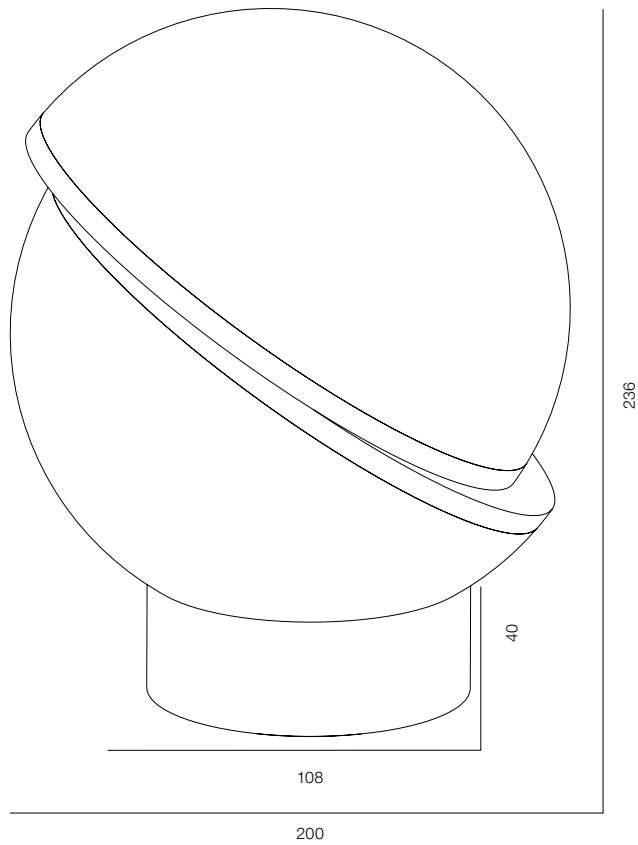

LOONA R200 LAMP

LOONA R LAMP

POWER - 4W / FLOOD / CCT - 2200K / CRI>97 Ra (R9>90) / COMFORT - UGR <19 /
IP40 / 220V / CONTROL - DIM TOUCH / WARRANTY - 2 YEARS

FINISHES: STONE NATURAL & TITAN (gold)