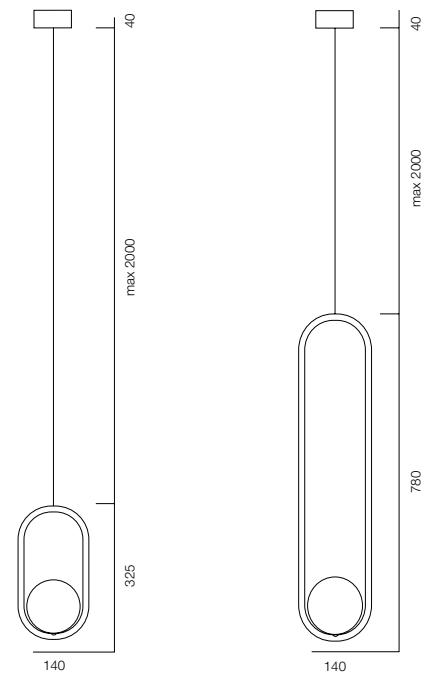

SHARM PDNT (OVAL)

HOME LIGHT - 2700K

QUALITY LIGHT - SPECTRUM R9>90 / CRI>97Ra

POWER - 4W / IP40 / 220V / CONTROL - DIM DALI

WARRANTY - 5 YEARS

FINISHES: PAINT (black) / 100% BRASS (gold, black)