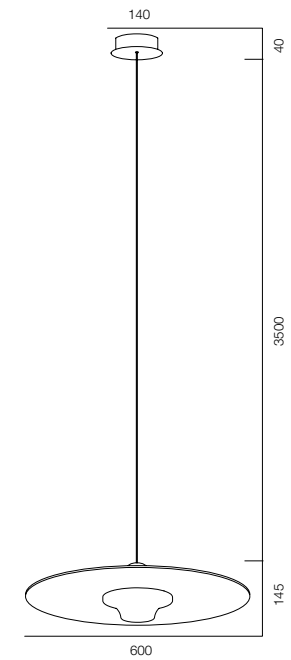

SUSPEO DISCO ALABASTRO

HOME LIGHT - 2700K

QUALITY LIGHT - SPECTRUM R9>90 / CRI>97Ra

POWER - 10W / IP40 / 220V / CONTROL - DIM DALI

WARRANTY - 5 YEARS

FINISHES: STONE NATURAL (peach alabaster) / GLASS DARK

FREELIGHT PDNT STITCH