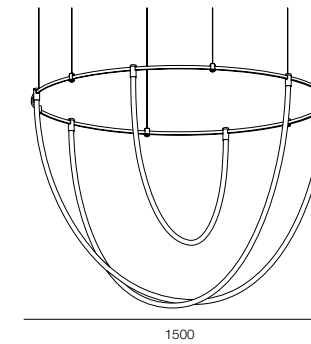

AUROOM ROUND FREELIGHT

HOME LIGHT - 2700K

QUALITY LIGHT - SPECTRUM R9>90 / CRI>97Ra

POWER - 65W, 98W, 110W / IP40 / 220V / CONTROL - DIM DALI

WARRANTY - 5 YEARS

FINISHES: 100% BRASS (gold)