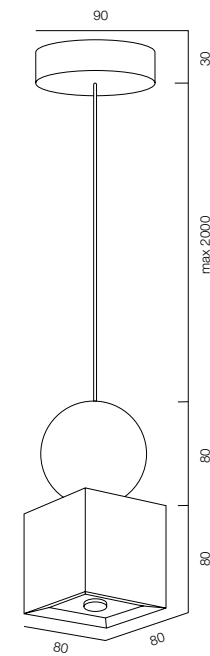

POWER - 8W / IP40 / 220V / CONTROL - DIM 220

WARRANTY - 5 YEARS

FINISHES: PAINT (white, black) / TITAN (gold)

SUSPEO LAMINA ALABASTRO

HOME LIGHT - 2700K

QUALITY LIGHT - SPECTRUM R9>90 / CRI>97Ra

POWER - 10W / IP40 / 220V / CONTROL - DIM DALI