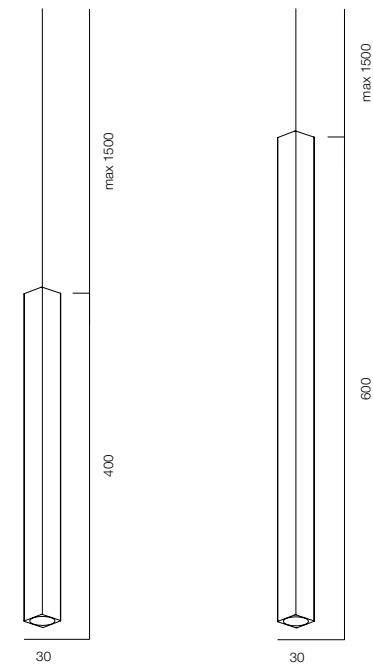

QUATRO PDNT

HOME LIGHT - 2200K, 2700K

QUALITY LIGHT - SPECTRUM R9>90 / CRI>97Ra

OPTIC - SPOT / COMFORT - UGR <19

POWER - 6W / IP40 / 220V, 48V / CONTROL - NO DIM, DIM 220

WARRANTY - 5 YEARS

FINISHES: PAINT (white, black) / TITAN (gold, black)

100% BRASS (gold, black, pink, platinum)