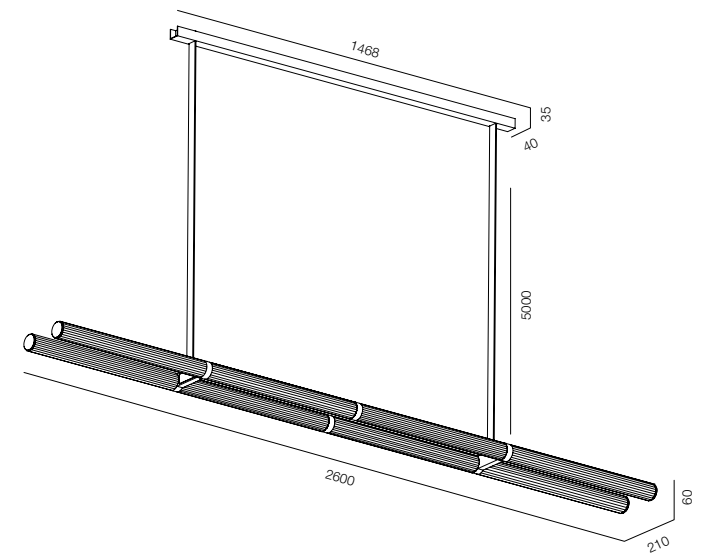

SUSPESO FLUTTO DUO

HOME LIGHT - 2700K
QUALITY LIGHT - SPECTRUM R9>90 / CRI>97Ra
POWER - 100W / IP40 / 220V / CONTROL - DIM DALI
WARRANTY - 5 YEARS

FINISHES: GLASS PURE / TITAN (black)