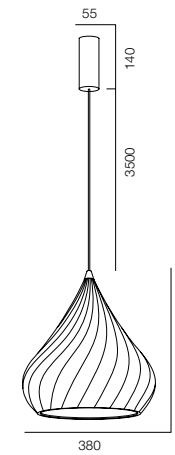

CUPOLA PDNT

HOME LIGHT - 2700K
QUALITY LIGHT - SPECTRUM R9>90 / CRI>97Ra
POWER - 8W / IP40 / 220V / CONTROL - DIM DALI
WARRANTY - 5 YEARS

FINISHES: PATINA BRASS / DARK BRASS