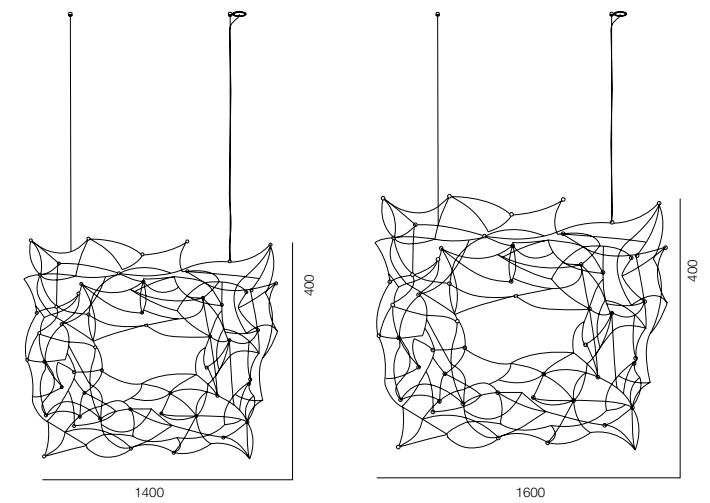

SUPREME STELLAR SQR

HOME LIGHT - 2300K, 3000K

QUALITY LIGHT - SPECTRUM R9>90 / CRI>97Ra

POWER - 35W, 48W / IP20 / 220V / CONTROL - NO DIM

WARRANTY - 5 YEARS

FINISHES: 100% STEEL