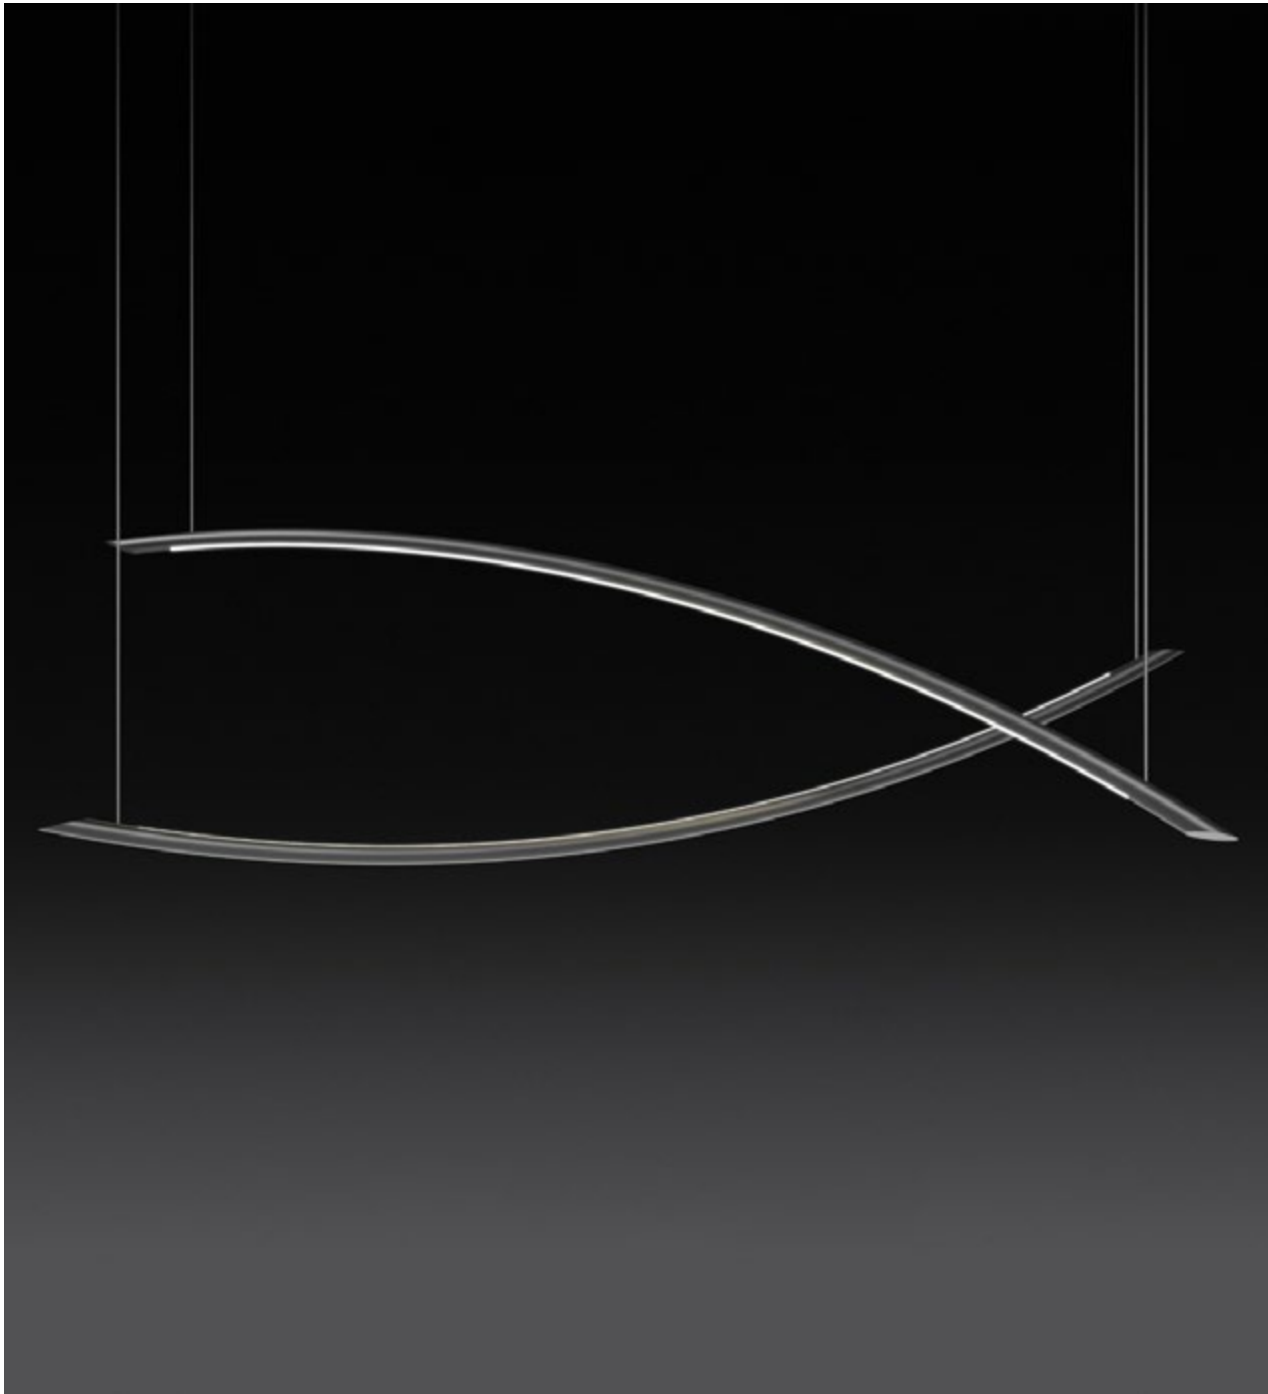

SUSPESO DOUBLE KATANA

HOME LIGHT - 2700K

QUALITY LIGHT - SPECTRUM R9>90 / CRI>97Ra

POWER - 60W / IP40 / 220V / CONTROL - NO DIM

WARRANTY - 5 YEARS

FINISHES: DARK BRASS