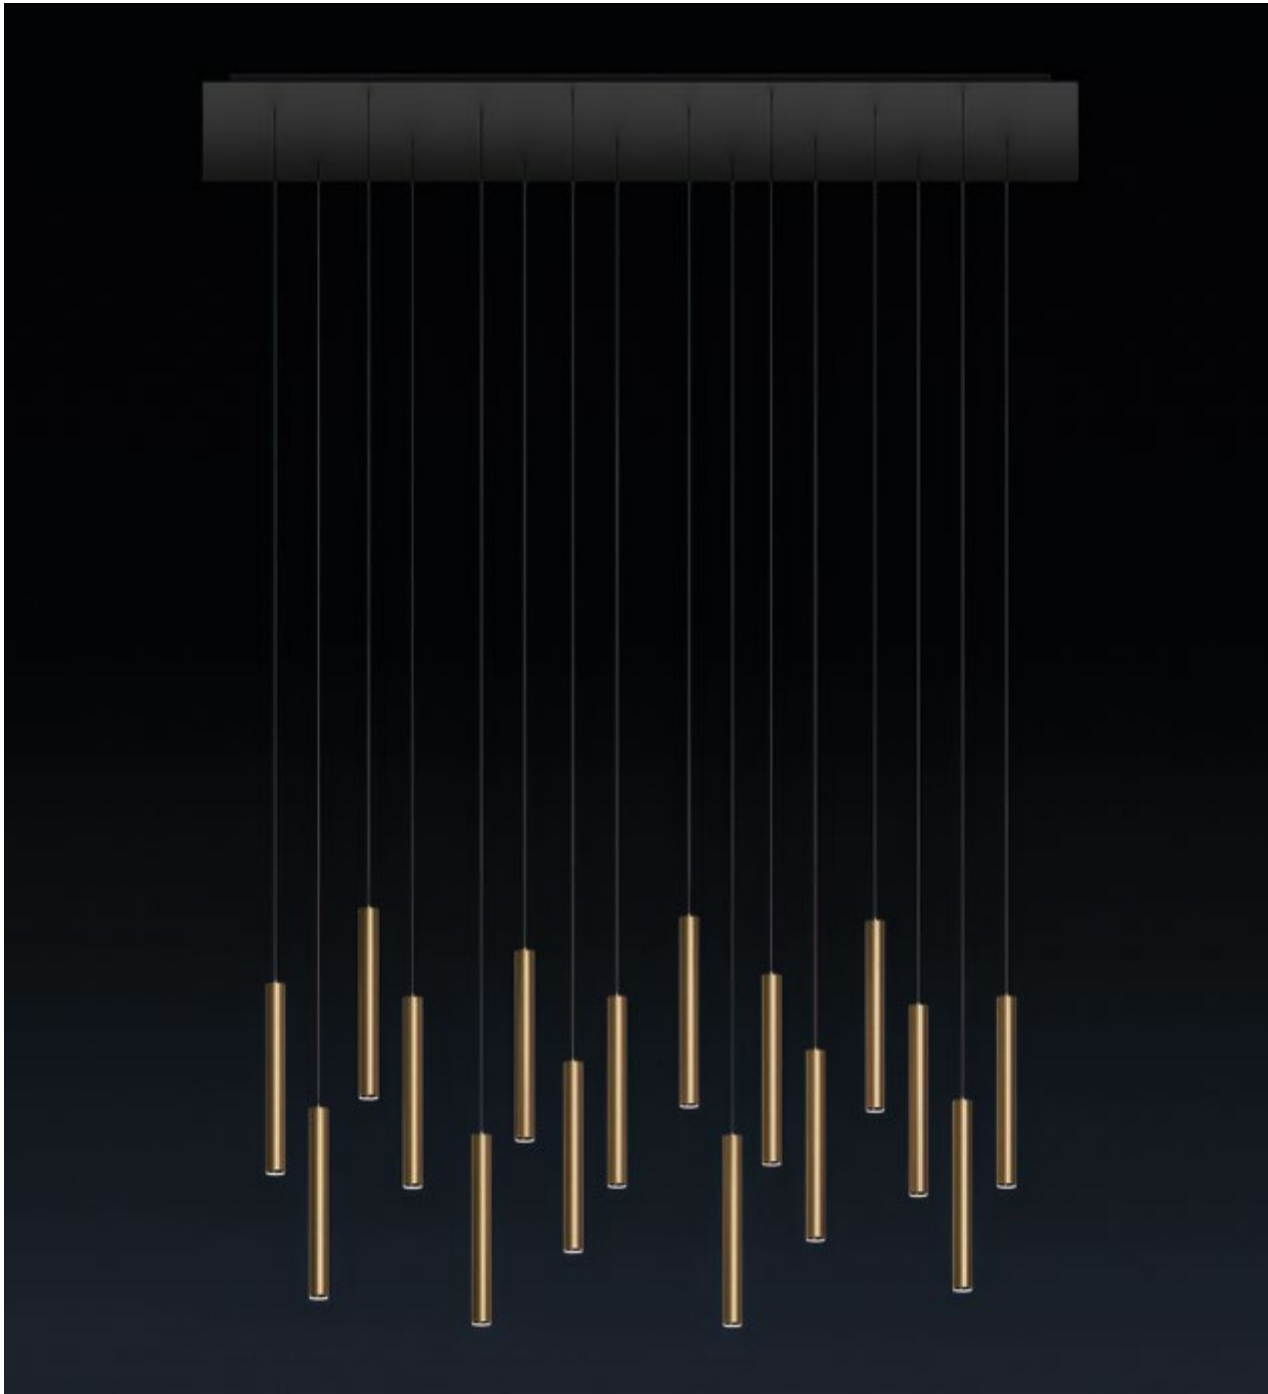

KASCAD RND

HOME LIGHT - 2700K
QUALITY LIGHT - SPECTRUM R9>90 / CRI>97Ra
OPTIC - SPOT / COMFORT - UGR <19
POWER - 30W, 72W / IP40 / 220V / CONTROL - DIM DALI
WARRANTY - 5 YEARS

FINISHES: PAINT (white, black) / TITAN (gold, black)
100% BRASS (black, platinum)