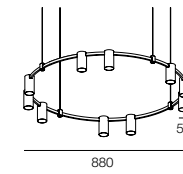

AUROOM ROUND LOCUS

HOME LIGHT - 2700K

QUALITY LIGHT - SPECTRUM R9>90 / CRI>97Ra

POWER - 100W, 160W, 180W, 240W, 360W

IP40 / 220V / CONTROL - DIM DALI

WARRANTY - 5 YEARS

FINISHES: 100% BRASS (gold, black)