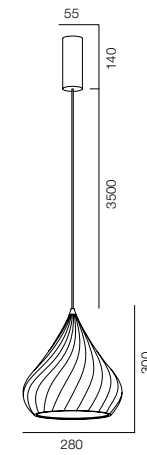

CUPOLA PDNT

HOME LIGHT - 2700K
QUALITY LIGHT - SPECTRUM R9>90 / CRI>97Ra
POWER - 8W / IP40 / 220V / CONTROL - DIM DALI
WARRANTY - 5 YEARS

FINISHES: PATINA BRASS / DARK BRASS