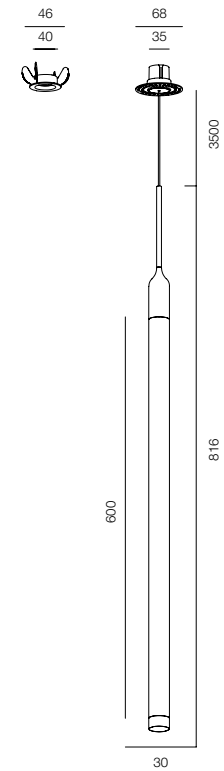

LOCUS PDNT (EXXE)

HOME LIGHT - 2200K
QUALITY LIGHT - SPECTRUM R9>90 / CRI>97Ra
OPTIC - MEDIUM / COMFORT - UGR <19
POWER - 6W / IP40 / 220V / CONTROL - DIM DALI
WARRANTY - 5 YEARS

FINISHES: PAINT (white, black) / DARK BRASS / BLACK BRASS