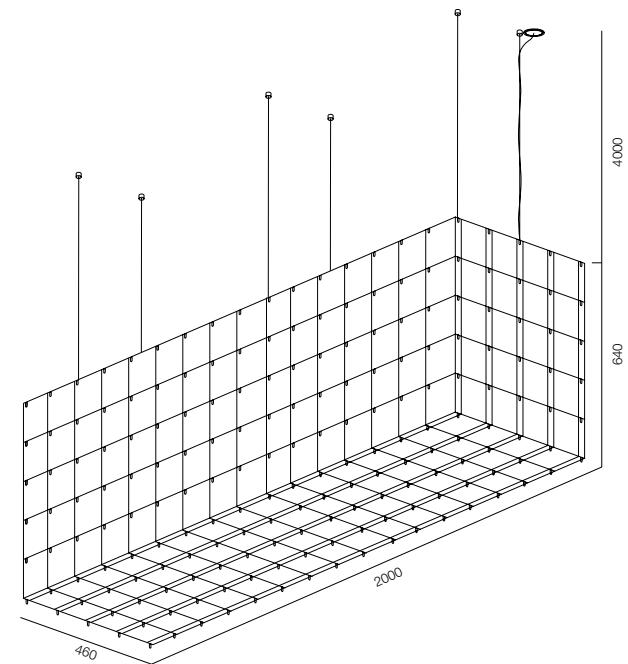

MOLECULE LINE

HOME LIGHT - 2300K
QUALITY LIGHT - SPECTRUM R9>90 / CRI>97Ra
POWER - 60W / IP20 / 220V / CONTROL - NO DIM
WARRANTY - 5 YEARS

FINISHES: 100% STEEL