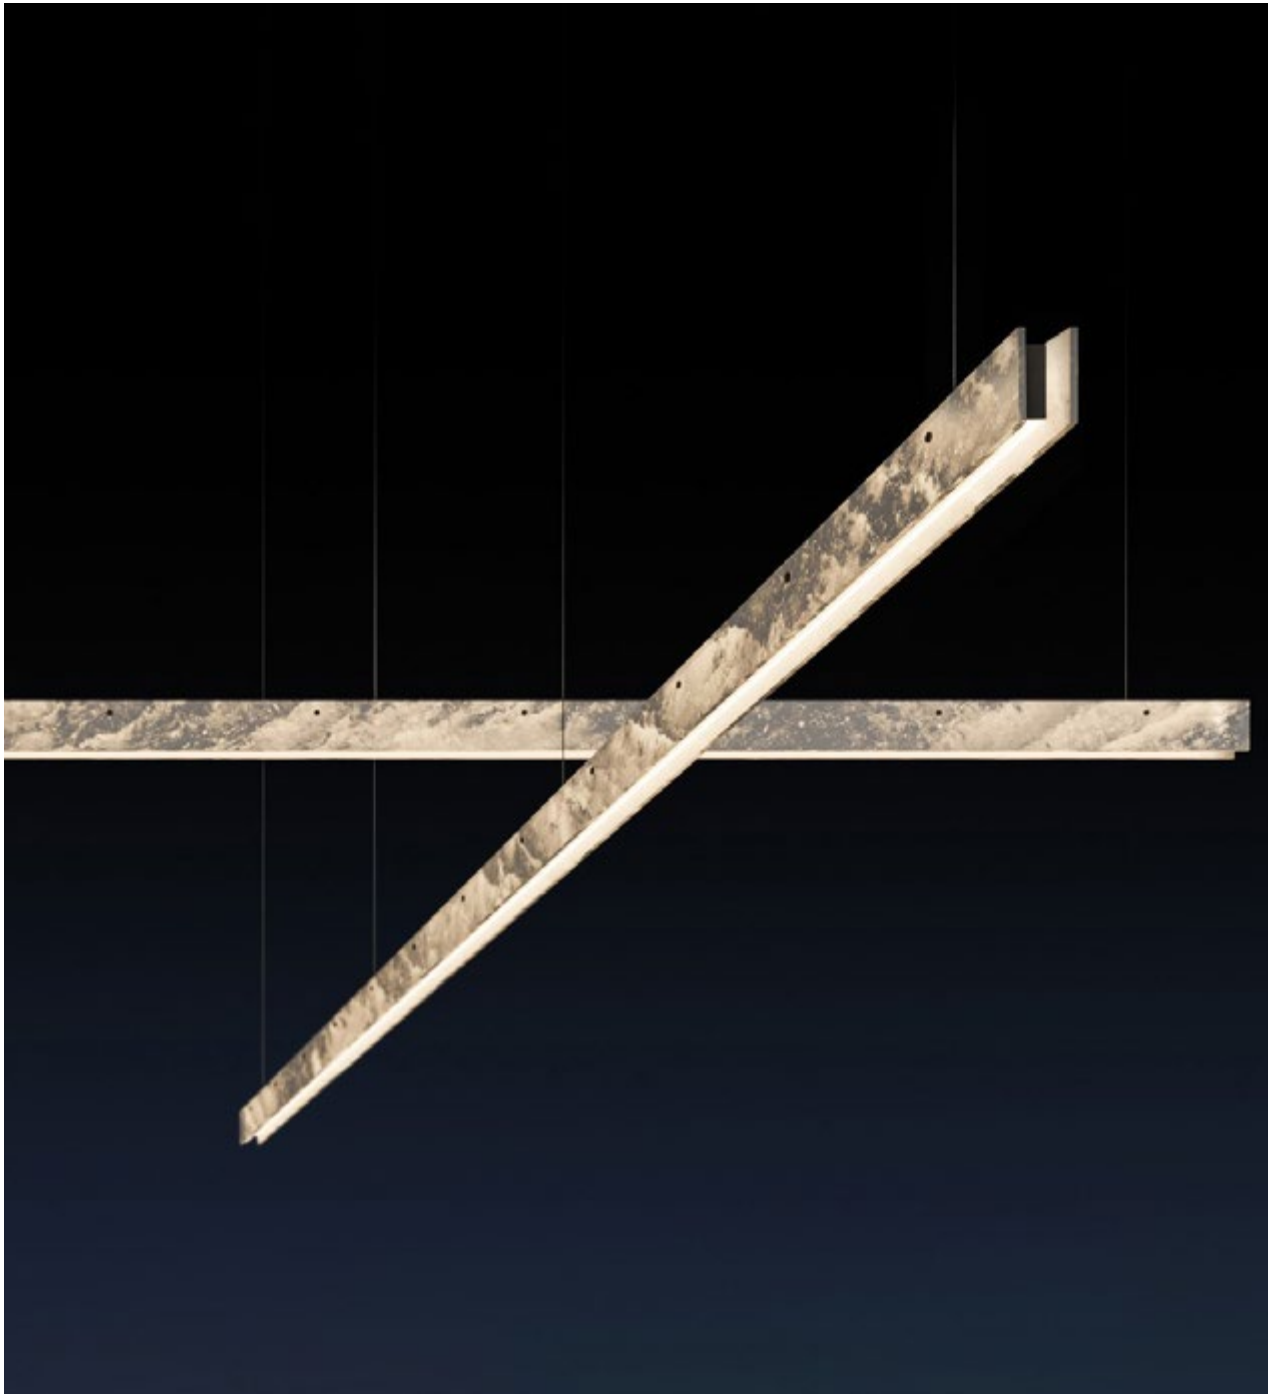

SUSPEO BRUTALO (CRYSTALLO)

HOME LIGHT - 2700K

QUALITY LIGHT - SPECTRUM R9>90 / CRI>97Ra

POWER - 224W, 336W / IP40 / 220V / CONTROL - DIM DALI

WARRANTY - 5 YEARS

FINISHES: STONE NATURAL & PAINT (black)