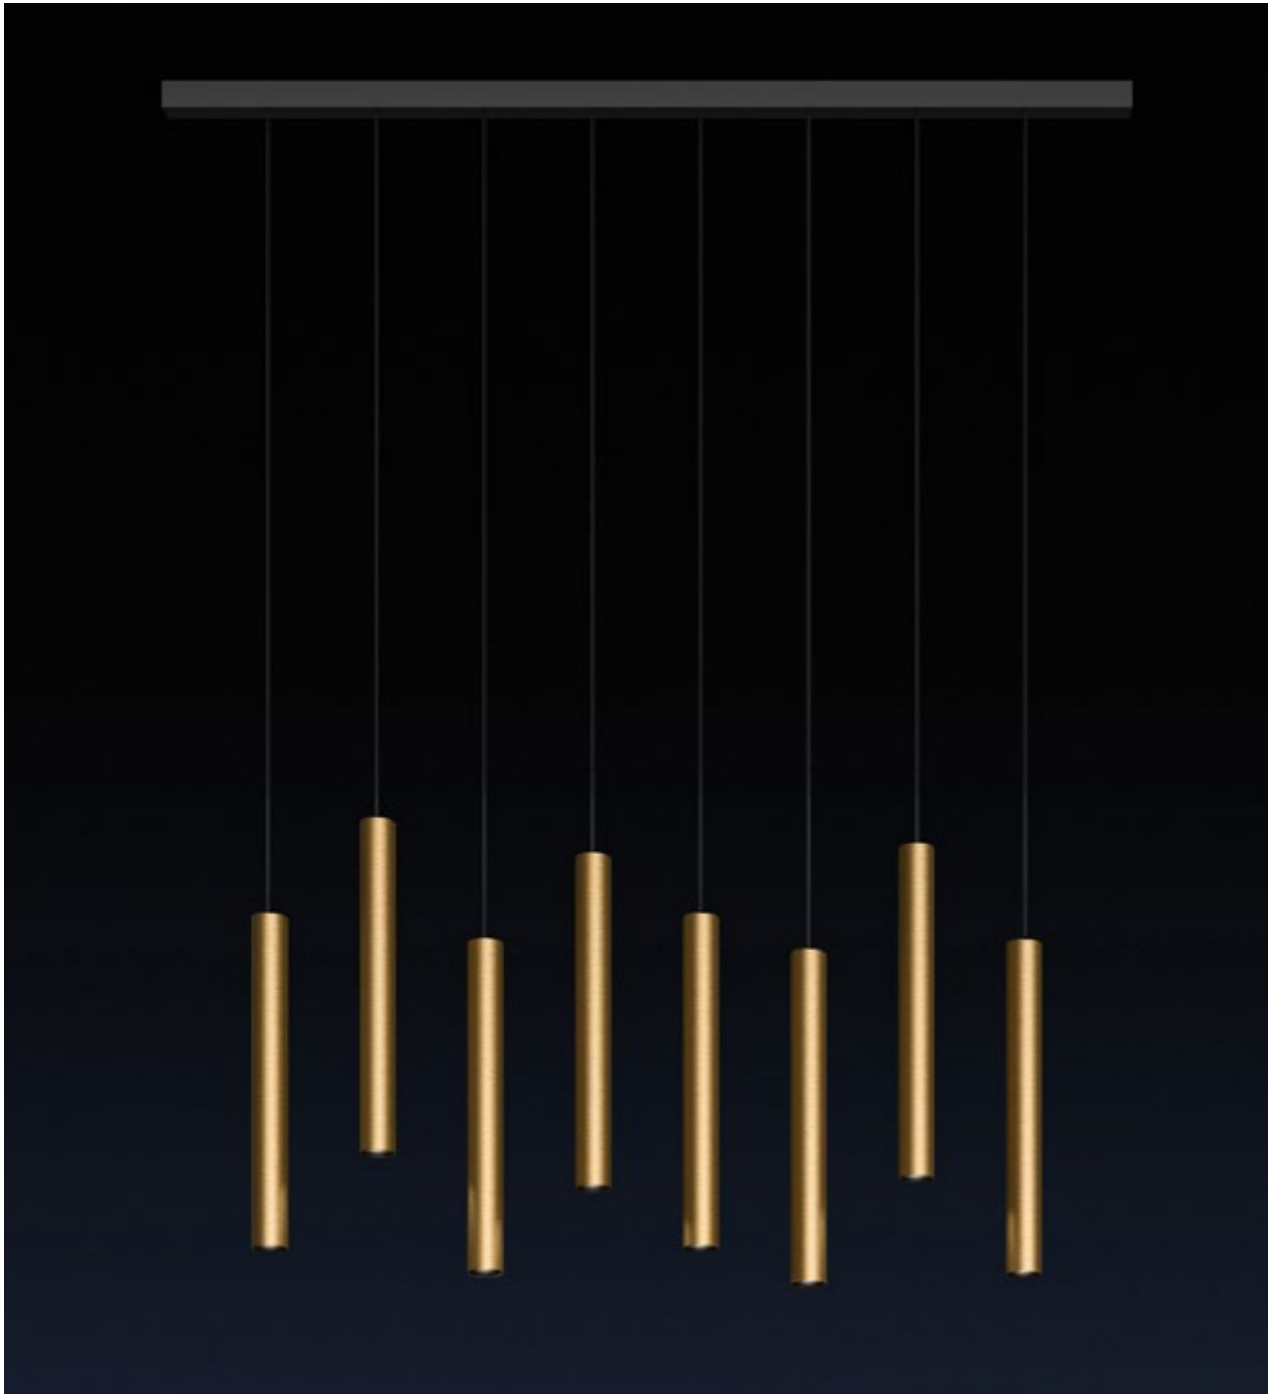

KASKAD LINE

HOME LIGHT - 3000K

QUALITY LIGHT - SPECTRUM R9>90 / CRI>97Ra

OPTIC - SPOT / COMFORT - UGR <19

POWER - 48W / IP40 / 220V / CONTROL - DIM DALI

WARRANTY - 5 YEARS

FINISHES: PAINT (black) / TITAN (gold, black) / 100% BRASS (black, platinum)