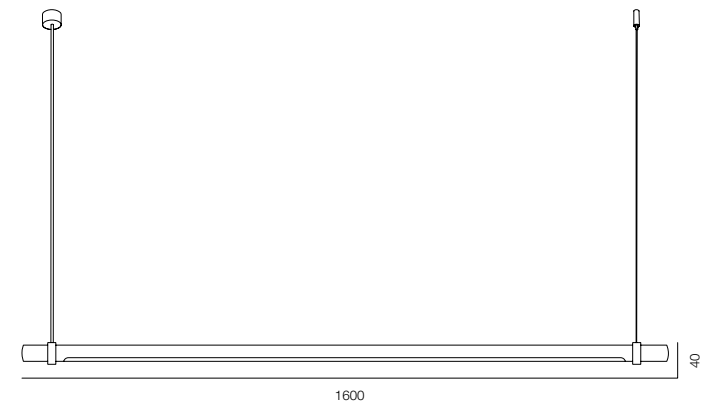

STILO PDNT

HOME LIGHT - 3000K
QUALITY LIGHT - SPECTRUM R9>90 / CRI>97Ra
FLOOD / COMFORT - UGR <19
POWER - 18W / IP40 / 220V / CONTROL - DIM 220
WARRANTY - 5 YEARS

FINISHES: PAINT (black)