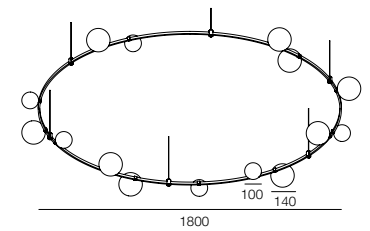

AUROOM ROUND BUBBLE

HOME LIGHT - 2700K

QUALITY LIGHT - SPECTRUM R9>90 / CRI>97Ra

POWER - 52W, 62W, 78W, 96W / IP40 / 48V / CONTROL - DIM DALI

WARRANTY - 5 YEARS

FINISHES: 100% BRASS (gold)