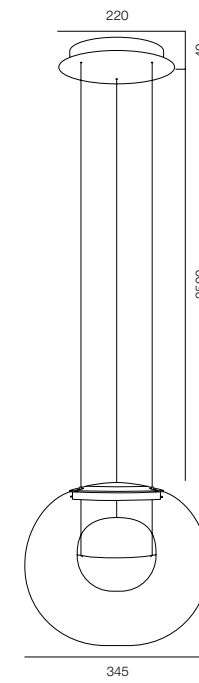

SUSPEO DOUBLE BUBBLE ALABASTRO

HOME LIGHT - 2700K

QUALITY LIGHT - SPECTRUM R9>90 / CRI>97Ra

POWER - 6W, 12W / IP40 / 220V / CONTROL - DIM DALI

WARRANTY - 5 YEARS

FINISHES: STONE NATURAL (peach alabaster) / GLASS DARK