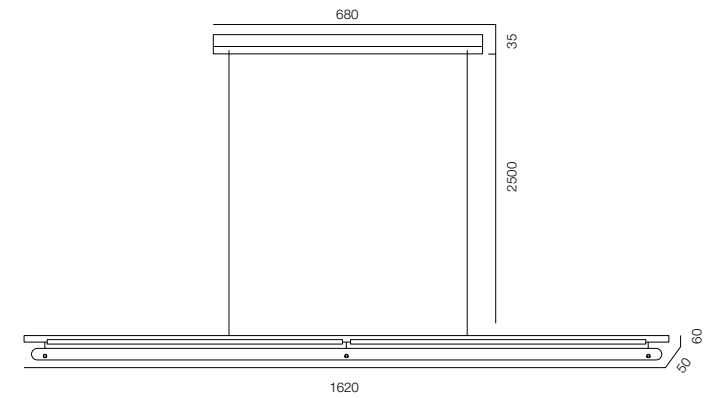

FINISHES: PAINT (black)

SUSPESO MINUTTO

HOME LIGHT - 2700K

QUALITY LIGHT - SPECTRUM R9>90 / CRI>97Ra

POWER - 30W / IP40 / 220V / CONTROL - DIM DALI

WARRANTY - 5 YEARS

FINISHES: PAINT (black)

SUSPEO LINNO (CRISTALLO)