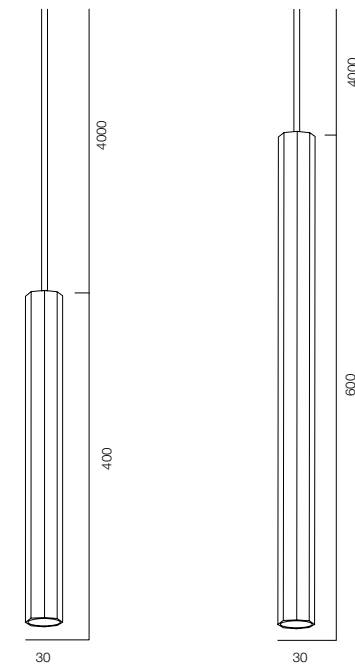

OCTO PDNT

HOME LIGHT - 2200K, 2700K

QUALITY LIGHT - SPECTRUM R9>90 / CRI>97Ra

OPTIC - SPOT / COMFORT - UGR <19

POWER - 6W / IP40 / 220V, 48V / CONTROL - NO DIM, DIM 220

WARRANTY - 5 YEARS

FINISHES: PAINT (white, black) / TITAN (gold, black)

100% BRASS (gold, black, pink, platinum)