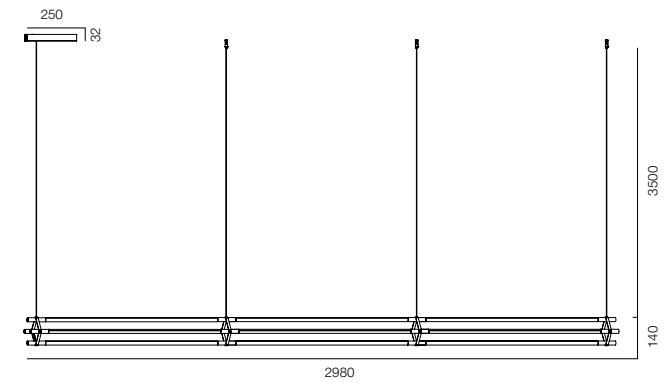

SUSPEO FOTUBES

HOME LIGHT - 2700K
QUALITY LIGHT - SPECTRUM R9>90 / CRI>97Ra
POWER - 64W, 96W / IP40 / 220V / CONTROL - DIM DALI
WARRANTY - 5 YEARS

FINISHES: TITAN GOLD