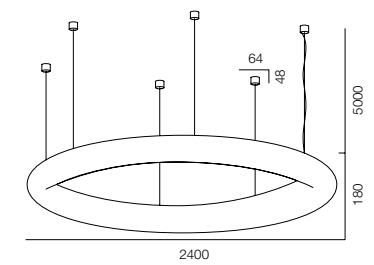

QUARTZ CRYSTAL RING

HOME LIGHT - 3000K
QUALITY LIGHT - SPECTRUM R9>90 / CRI>97Ra
POWER - 240W / IP40 / 220V / CONTROL - DIM DALI
WARRANTY - 5 YEARS

FINISHES: QUARTZ NATURAL / PAINT (black)