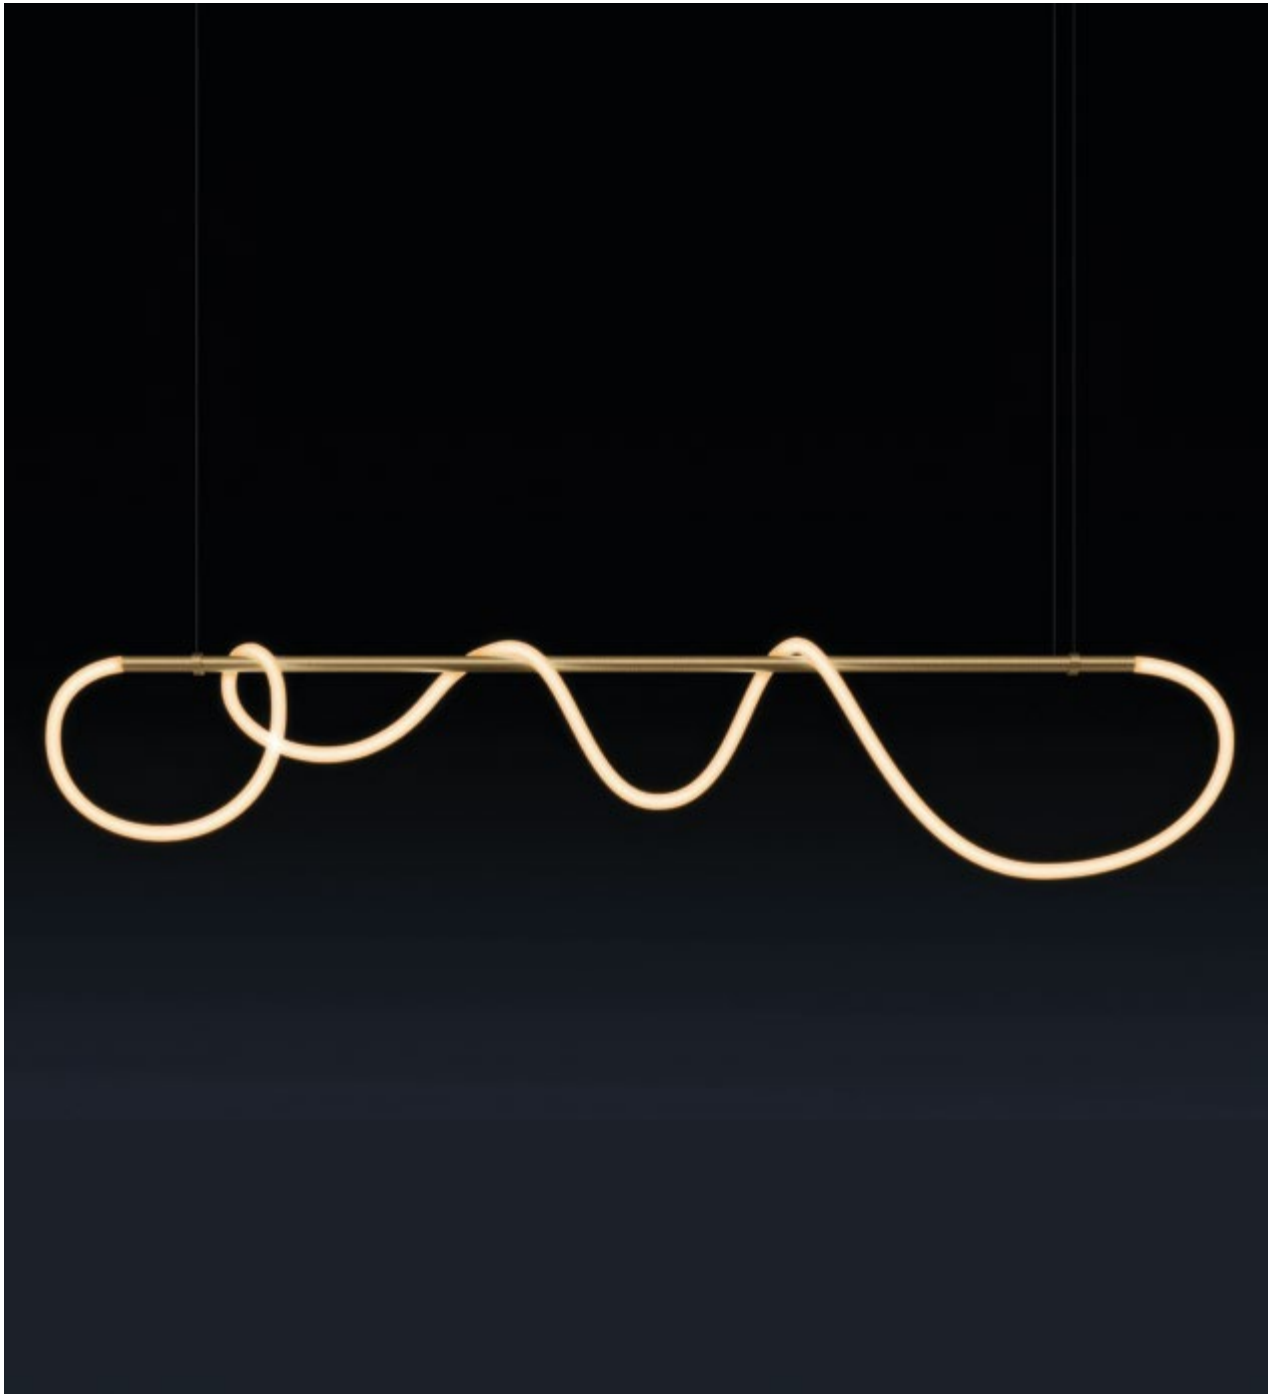

FREELIGHT PDNT LIANA

HOME LIGHT - 2700K

QUALITY LIGHT - SPECTRUM R9>90 / CRI>97Ra

POWER - 80W / IP40 / 220V / CONTROL - DIM DALI

WARRANTY - 5 YEARS

FINISHES: 100% BRASS (gold, black)

SUSPEO FLUTTO UNO

HOME LIGHT - 2700K