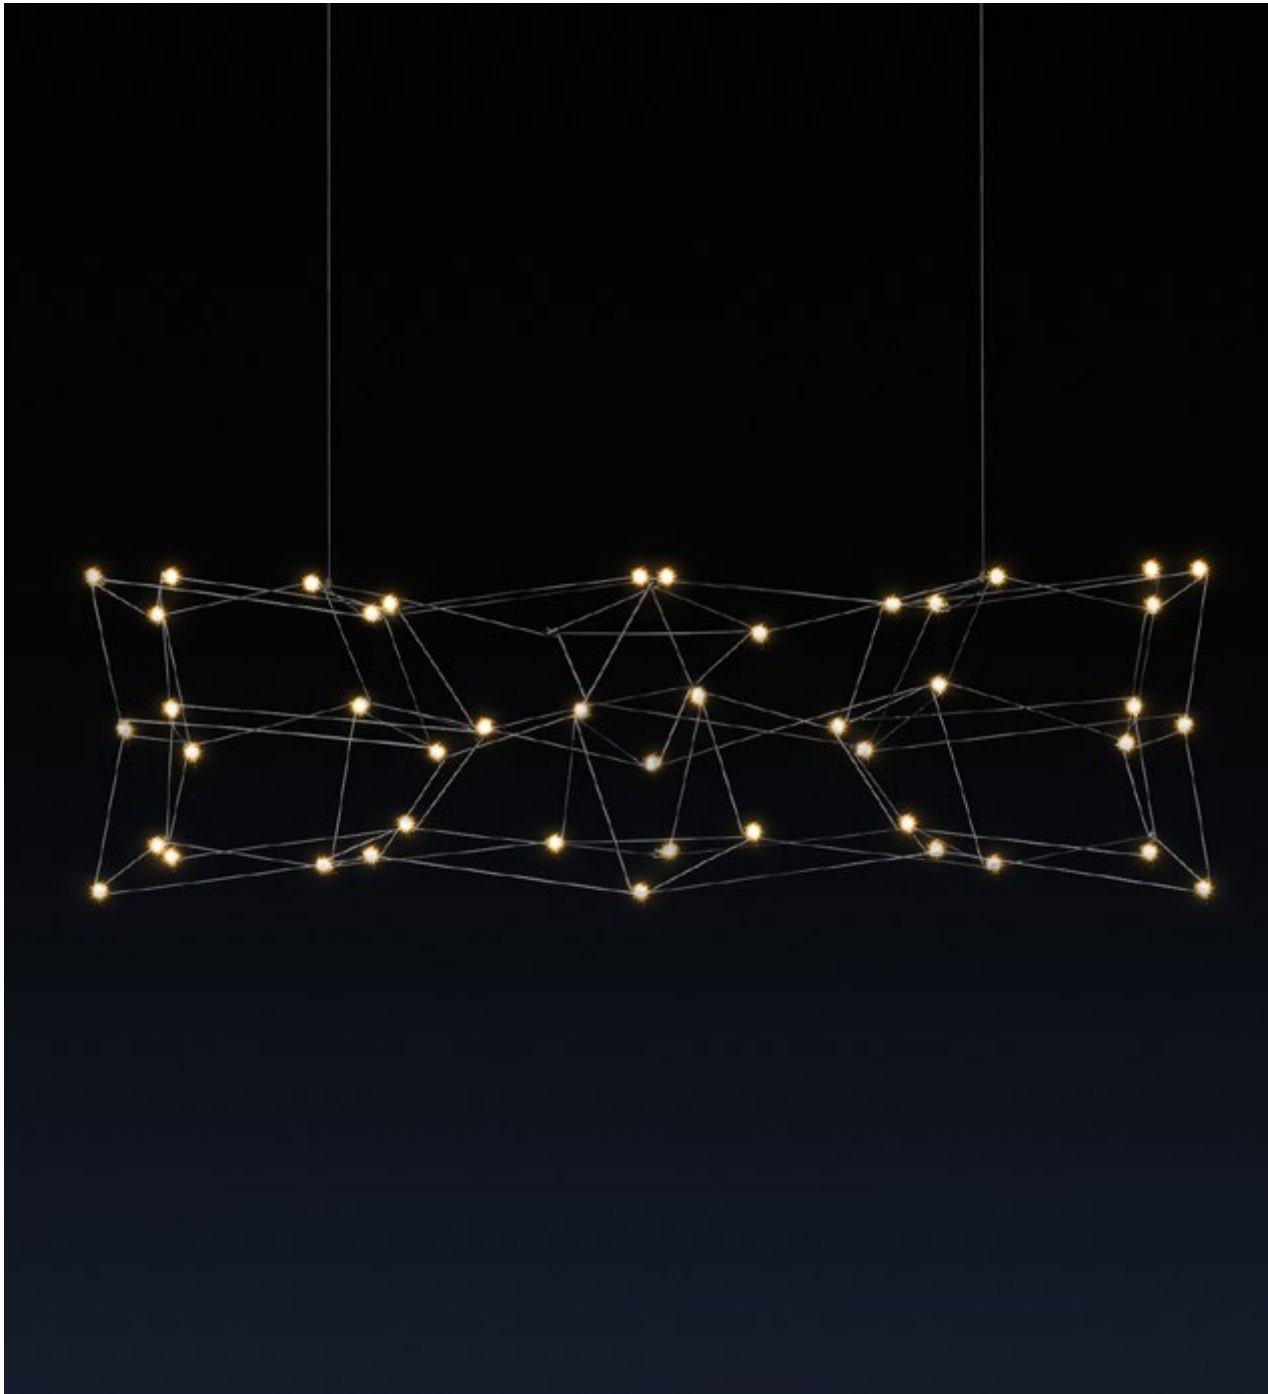

SUPREME SOZVEZDIE LINE

HOME LIGHT - 2300K, 3000K

QUALITY LIGHT - SPECTRUM R9>90 / CRI>97Ra

POWER - 18W, 20W, 22W, 28W / IP20 / 220V / CONTROL - NO DIM
WARRANTY - 5 YEARS

FINISHES: 100% STEEL