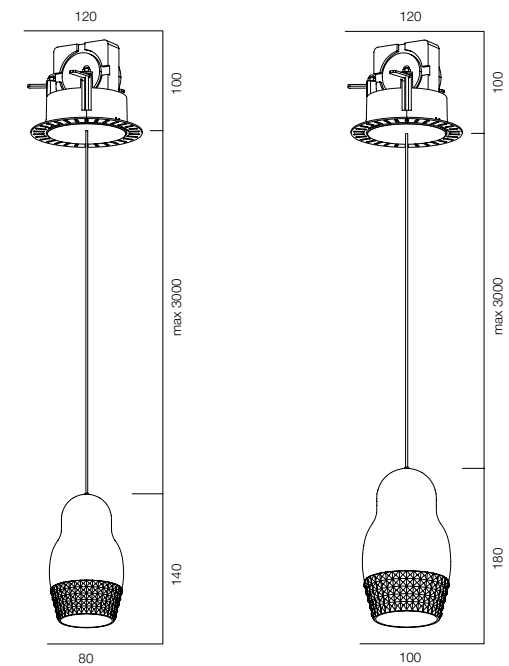

MATRĚSHKA PDNT (CRYSTAL)

HOME LIGHT - 2200K

QUALITY LIGHT - SPECTRUM R9>90 / CRI>97Ra

OPTIC - WIDE / COMFORT - UGR <19 /

POWER - 8W, 12W / IP40 / 220V / CONTROL - DIM DALI

WARRANTY - 5 YEARS

FINISHES: NATURAL CRYSTAL / 100% BRASS (black)