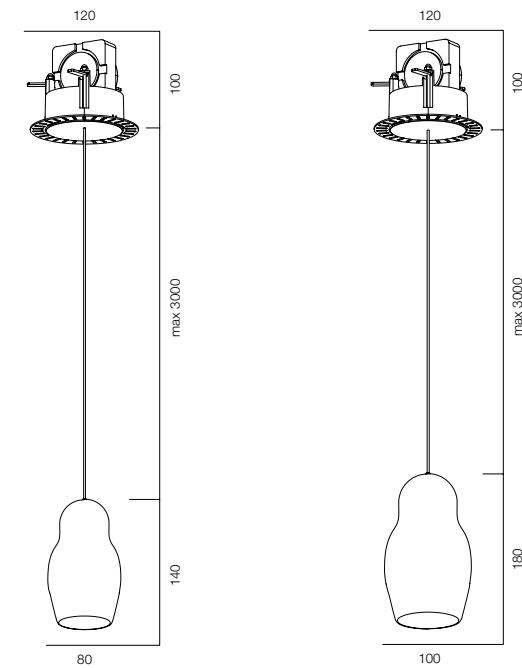

MATRĚSHKA PDNT (RED)

HOME LIGHT - 2200K
QUALITY LIGHT - SPECTRUM R9>90 / CRI>97Ra
OPTIC - WIDE / COMFORT - UGR <19 /
POWER - 8W, 12W / IP40 / 220V / CONTROL - DIM DALI
WARRANTY - 5 YEARS

FINISHES: GLOSSY (white, black, red)