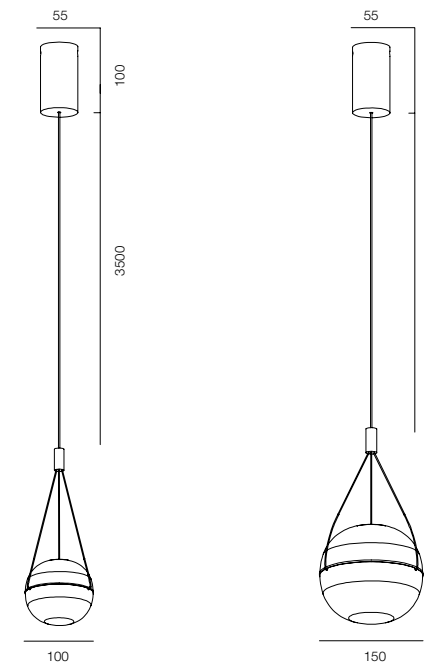

SUSPEO BUBBLE ALABASTRO

HOME LIGHT - 2700K

QUALITY LIGHT - SPECTRUM R9>90 / CRI>97Ra

POWER - 4W, 10W / IP40 / 220V / CONTROL - DIM DALI

WARRANTY - 5 YEARS

FINISHES: STONE NATURAL (peach alabaster)