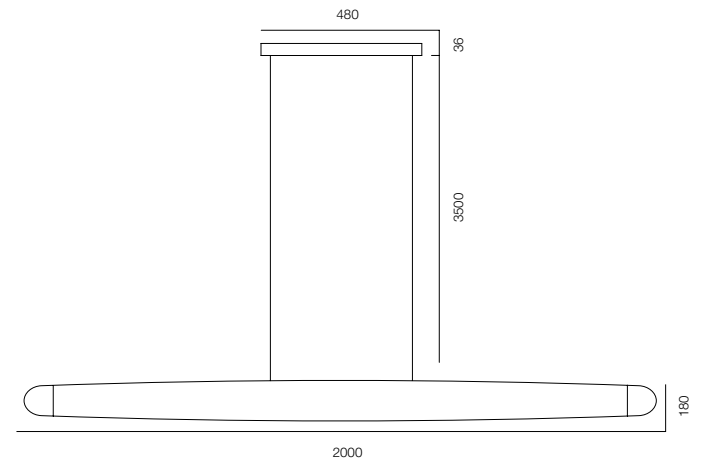

FINISHES: QUARTZ NATURAL / PAINT (black)

QUARTZ CRYSTAL LINNO

HOME LIGHT - 3000K

QUALITY LIGHT - SPECTRUM R9>90 / CRI>97Ra

POWER - 124W, 155W / IP40 / 220V / CONTROL - DIM DALI

WARRANTY - 5 YEARS

FINISHES: QUARTZ NATURAL / PAINT (black)