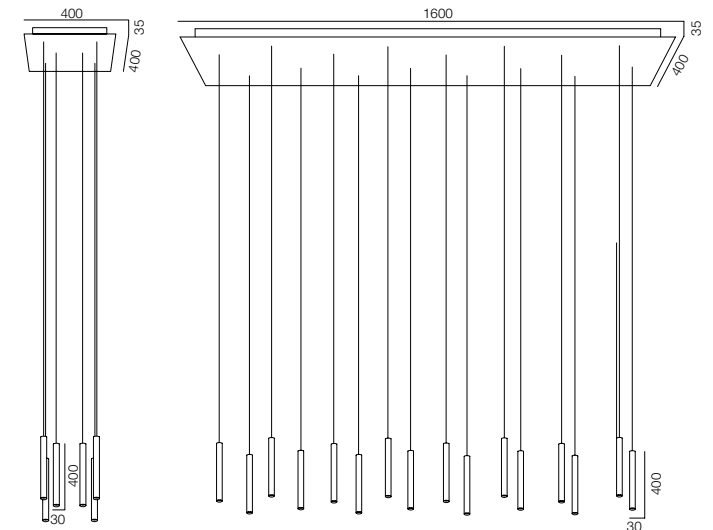

KASCAD SQR

HOME LIGHT - 2700K
QUALITY LIGHT - SPECTRUM R9>90 / CRI>97Ra
OPTIC - SPOT / COMFORT - UGR <19
POWER - 36W, 80W / IP40 / 220V / CONTROL - DIM DALI
WARRANTY - 5 YEARS

FINISHES: PAINT (white, black) / TITAN (gold, black)
100% BRASS (black, platinum)