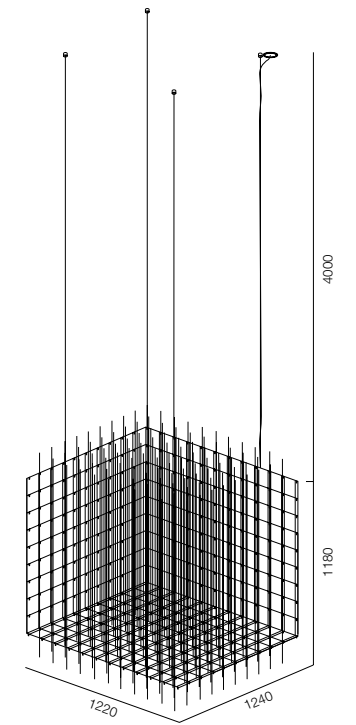

MOLECULE CUBE

HOME LIGHT - 2300K

QUALITY LIGHT - SPECTRUM R9>90 / CRI>97Ra

POWER - 60W, 90W / IP20 / 220V / CONTROL - NO DIM

WARRANTY - 5 YEARS

FINISHES: 100% STEEL