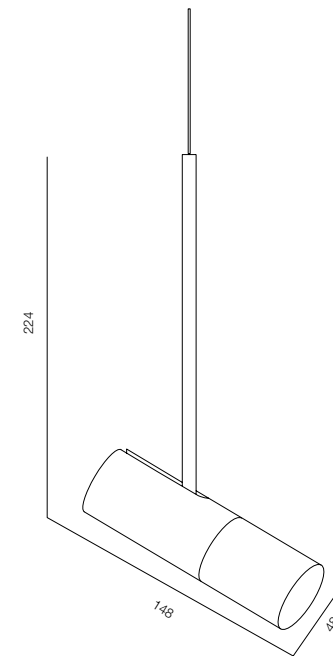

LOCUS VICTORIA PDNT

HOME LIGHT - 2200K

QUALITY LIGHT - SPECTRUM R9>90 / CRI>97Ra

OPTIC - ZOOM / COMFORT - UGR <19

POWER - 6W / IP40 / 220V / CONTROL - NO DIM, DIM 220

WARRANTY - 5 YEARS

FINISHES: TITAN (gold, black) / 100% BRASS (gold, black, platinum)