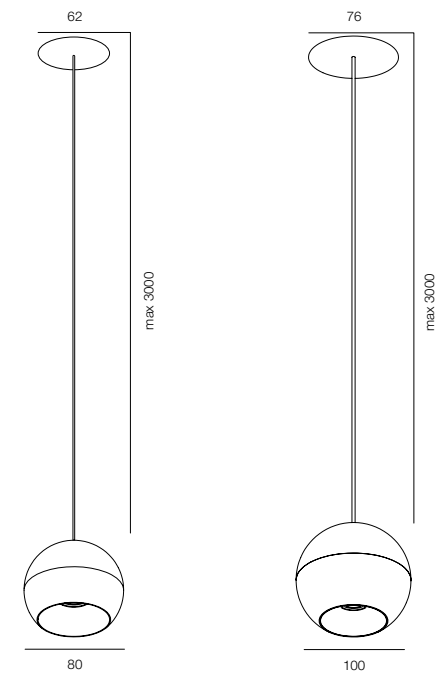

BELUGA PDNT

HOME LIGHT - 2700K

QUALITY LIGHT - SPECTRUM R9>90 / CRI>97Ra

OPTIC - SPOT / COMFORT - UGR <19

POWER - 8W, 15W / IP40 / 220V / CONTROL - DIM DALI

WARRANTY - 5 YEARS

FINISHES: GLOSSY BLACK

SHAR PDNT (SOFT)