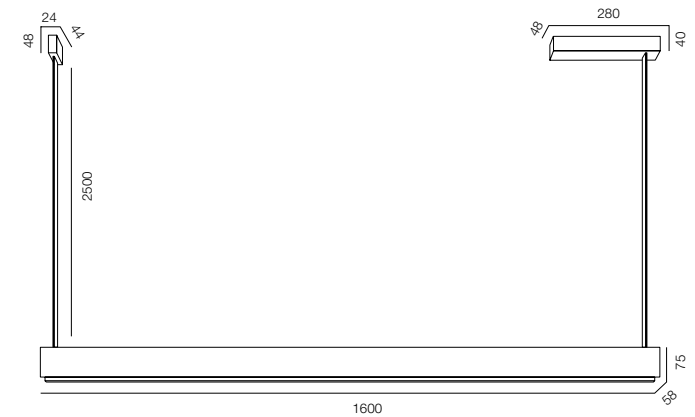

SUSPEO BRUTALO (ALABASTRO)

HOME LIGHT - 2700K

QUALITY LIGHT - SPECTRUM R9>90 / CRI>97Ra

POWER - 45W / IP40 / 220V / CONTROL - DIM DALI

WARRANTY - 5 YEARS

FINISHES: STONE NATURAL (peach alabaster)