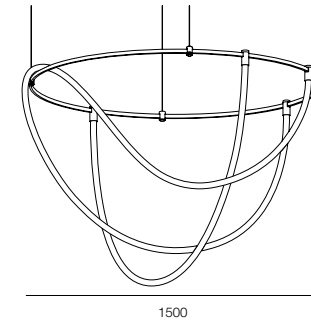

AUROOM ROUND FREELIGHT

HOME LIGHT - 2700K

QUALITY LIGHT - SPECTRUM R9>90 / CRI>97Ra

POWER - 65W, 98W, 110W / IP40 / 220V / CONTROL - DIM DALI

WARRANTY - 5 YEARS

FINISHES: 100% BRASS (gold)