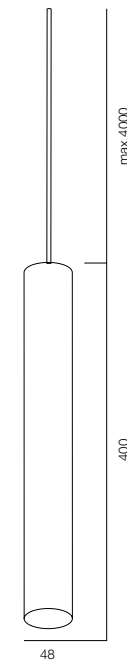

LOCUS PDNT (R48)

HOME LIGHT - 2700K, 3000K

QUALITY LIGHT - SPECTRUM R9>90 / CRI>97Ra

OPTIC - SPOT / COMFORT - UGR <19 / IP40

POWER - 5W, 6W / 220V / CONTROL - NO DIM, DIM 220, DIM DALI

WARRANTY - 5 YEARS

FINISHES: PAINT (white, black) / TITAN (gold, black)

100% BRASS (gold, black, pink, platinum)