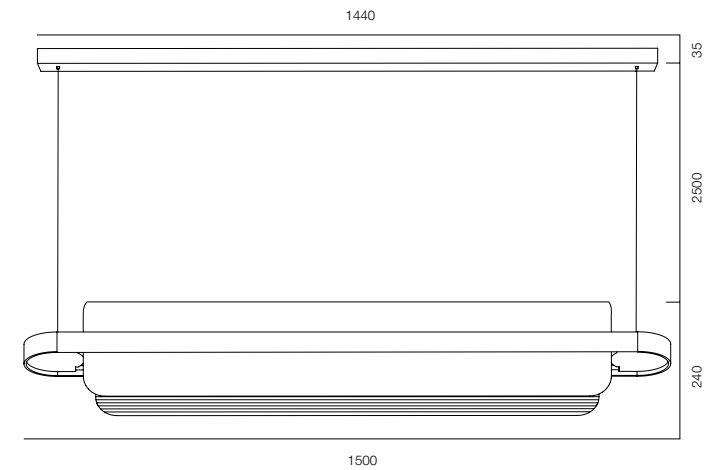

SUSPESO TETTO NERO

HOME LIGHT - 2700K
QUALITY LIGHT - SPECTRUM R9>90 / CRI>97Ra
POWER - 40W / IP40 / 220V / CONTROL - DIM TOUCH
WARRANTY - 5 YEARS

FINISHES: GLASS DARK / PAINT (black)