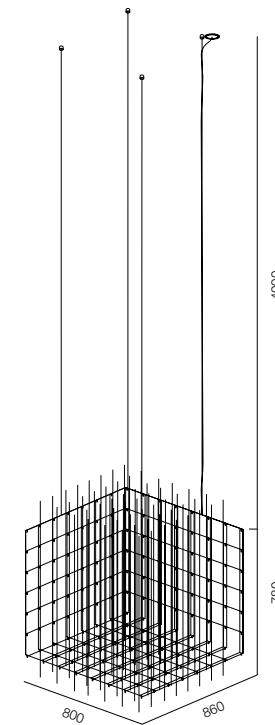

MOLECULE CUBE

HOME LIGHT - 2300K

QUALITY LIGHT - SPECTRUM R9>90 / CRI>97Ra

POWER - 60W, 90W / IP20 / 220V / CONTROL - NO DIM

WARRANTY - 5 YEARS

FINISHES: 100% STEEL