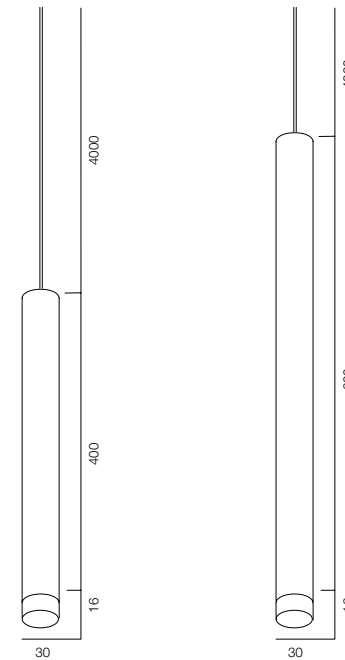

LOCUS PDNT (R30 ALABASTRO)

HOME LIGHT - 2200K, 2700K

QUALITY LIGHT - SPECTRUM R9>90 / CRI>97Ra

OPTIC - SPOT / COMFORT - UGR <19

POWER - 6W / IP40 / 220V, 48V / CONTROL - NO DIM, DIM 220

WARRANTY - 5 YEARS

FINISHES: STONE NATURAL (peach alabaster) / PAINT (white, black)

TITAN (gold, black) / 100% BRASS (gold, black, pink, platinum)