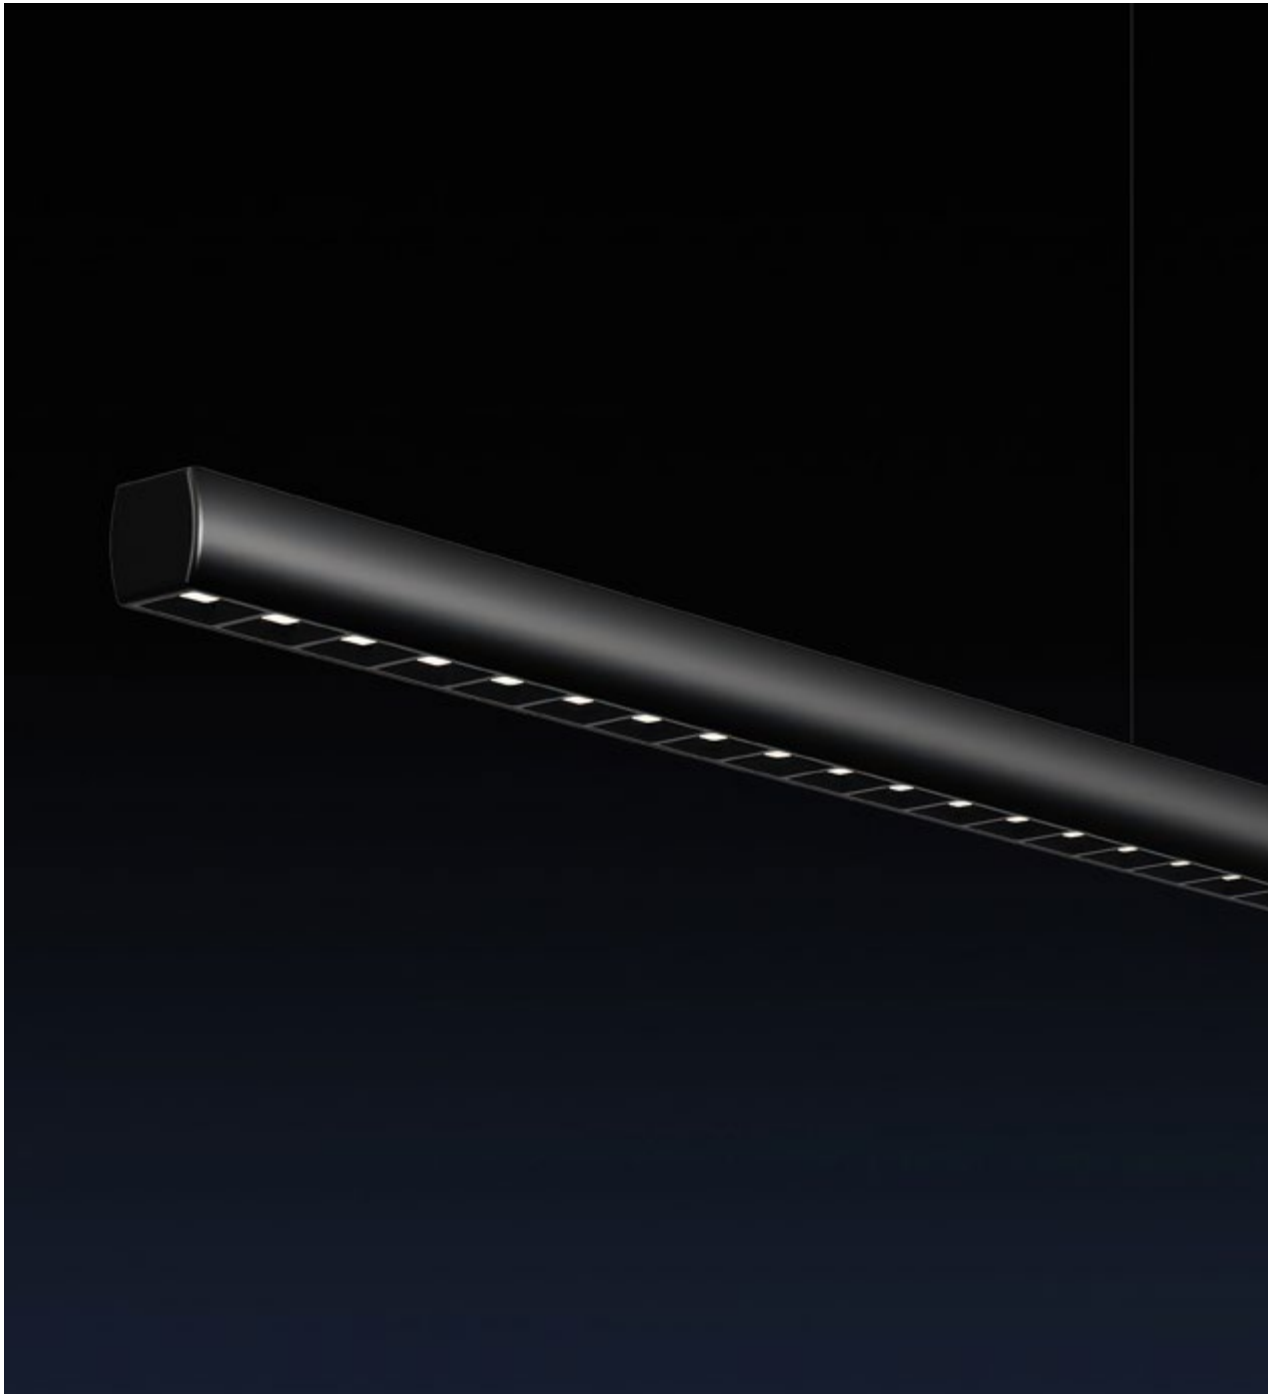

STRIPLINE PDNT (DIRECT)

HOME LIGHT - 3000K
QUALITY LIGHT - SPECTRUM R9>90 / CRI>97Ra
OPTIC - MEDIUM / COMFORT - UGR <19
POWER - 12W / IP40 / 220V / CONTROL - NO DIM
WARRANTY - 5 YEARS

FINISHES: PAINT (black)