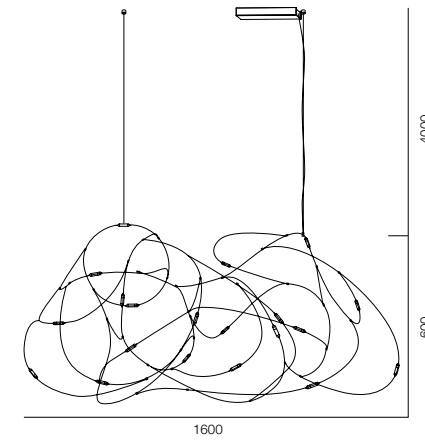

SUPREME CLOUD

RELAX LIGHT - 2000K

QUALITY LIGHT - SPECTRUM R9>90 / CRI>97Ra

POWER - 20W, 40W / IP20 / 220V / CONTROL - NO DIM

WARRANTY - 5 YEARS

FINISHES: 100% BRASS (black)