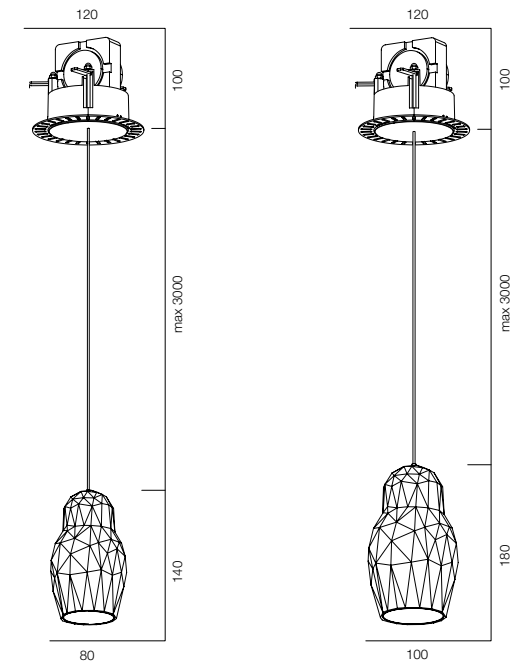

MATRĚSHKA PDNT (POLY)

HOME LIGHT - 2200K
QUALITY LIGHT - SPECTRUM R9>90 / CRI>97Ra
OPTIC - WIDE / COMFORT - UGR <19 /
POWER - 8W, 12W / IP40 / 220V / CONTROL - DIM DALI
WARRANTY - 5 YEARS

FINISHES: PATINA BRASS / DARK BRASS