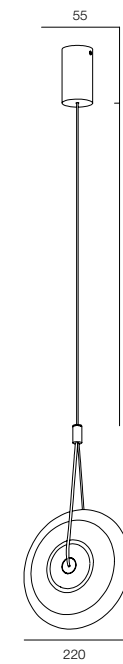

SUSPESO LAMINA CRISTALLO

HOME LIGHT - 2700K

QUALITY LIGHT - SPECTRUM R9>90 / CRI>97Ra

POWER - 10W / IP40 / 220V / CONTROL - DIM DALI

WARRANTY - 5 YEARS

FINISHES: CRYSTAL (pure, rubin, obsidian) / PAINT (black)