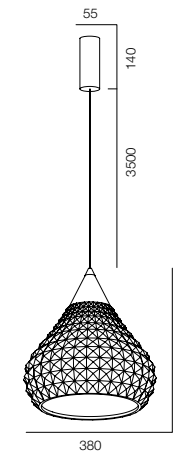

CUPOLA PDNT

HOME LIGHT - 2700K
QUALITY LIGHT - SPECTRUM R9>90 / CRI>97Ra
POWER - 8W / IP40 / 220V / CONTROL - DIM DALI
WARRANTY - 5 YEARS

FINISHES: PATINA BRASS / DARK BRASS