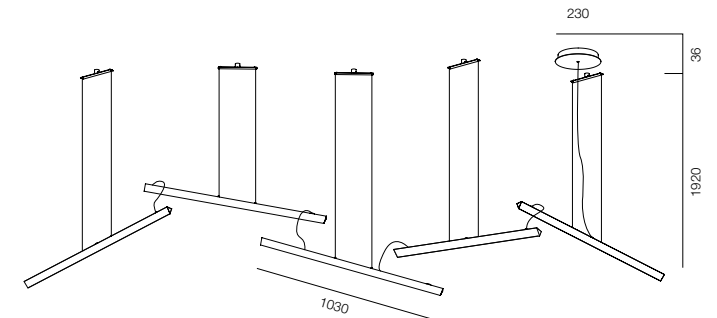

AURORA PDNT

HOME LIGHT - 3000K

QUALITY LIGHT - SPECTRUM R9>90 / CRI>97Ra

POWER - 75W / IP40 / 220V / CONTROL - DIM DALI

WARRANTY - 5 YEARS

FINISHES: PAINT (white)