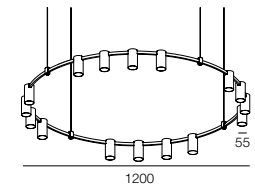

AUROOM ROUND LOCUS

HOME LIGHT - 2700K

QUALITY LIGHT - SPECTRUM R9>90 / CRI>97Ra

POWER - 100W, 160W, 180W, 240W, 360W

IP40 / 220V / CONTROL - DIM DALI

WARRANTY - 5 YEARS

FINISHES: 100% BRASS (gold, black)