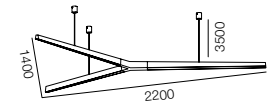

SUPERSTAR

HOME LIGHT - 2700K

QUALITY LIGHT - SPECTRUM R9>90 / CRI>97Ra

POWER - 60W, 80W, 100W, 120W, 160W, 200W

IP40 / 220V / CONTROL - DIM DALI

WARRANTY - 5 YEARS

FINISHES: PATINA BRASS / DARK BRASS