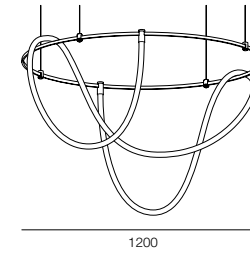

AUROOM ROUND FREELIGHT

HOME LIGHT - 2700K

QUALITY LIGHT - SPECTRUM R9>90 / CRI>97Ra

POWER - 65W, 98W, 110W / IP40 / 220V / CONTROL - DIM DALI

WARRANTY - 5 YEARS

FINISHES: 100% BRASS (gold)