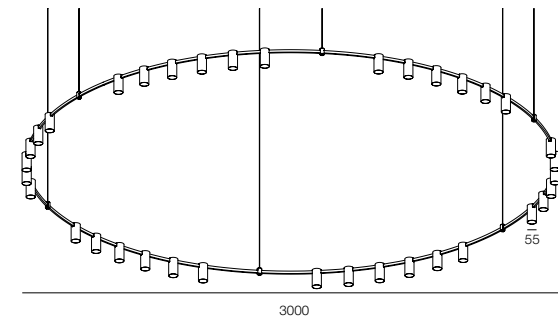

AUROOM ROUND LOCUS

HOME LIGHT - 2700K

QUALITY LIGHT - SPECTRUM R9>90 / CRI>97Ra

POWER - 100W, 160W, 180W, 240W, 360W

IP40 / 220V / CONTROL - DIM DALI

WARRANTY - 5 YEARS

FINISHES: 100% BRASS (gold, black)