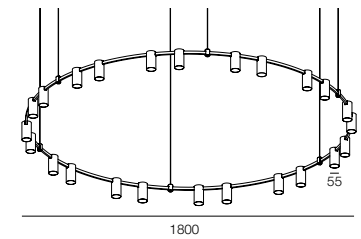

AUROOM ROUND LOCUS

HOME LIGHT - 2700K

QUALITY LIGHT - SPECTRUM R9>90 / CRI>97Ra

POWER - 100W, 160W, 180W, 240W, 360W

IP40 / 220V / CONTROL - DIM DALI

WARRANTY - 5 YEARS

FINISHES: 100% BRASS (gold, black)