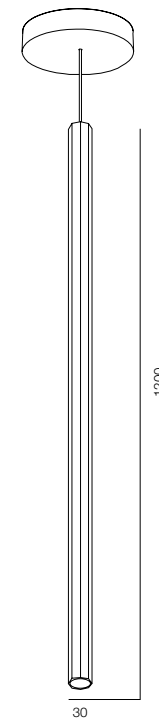

OCTO LONG PDNT

HOME LIGHT - 3000K

QUALITY LIGHT - SPECTRUM R9>90 / CRI>97Ra

OPTIC - MEDIUM / COMFORT - UGR <19

POWER - 8W / IP40 / 220V / CONTROL - NO DIM, DIM 220

WARRANTY - 5 YEARS

FINISHES: PAINT (black) / 100% BRASS (gold, black, pink, platinum)