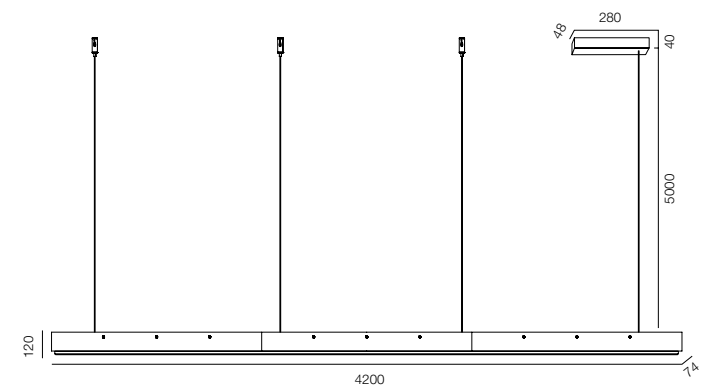

SUSPEO BRUTALO (CRYSTALLO)

HOME LIGHT - 2700K

QUALITY LIGHT - SPECTRUM R9>90 / CRI>97Ra

POWER - 224W, 336W / IP40 / 220V / CONTROL - DIM DALI

WARRANTY - 5 YEARS

FINISHES: STONE NATURAL & PAINT (black)