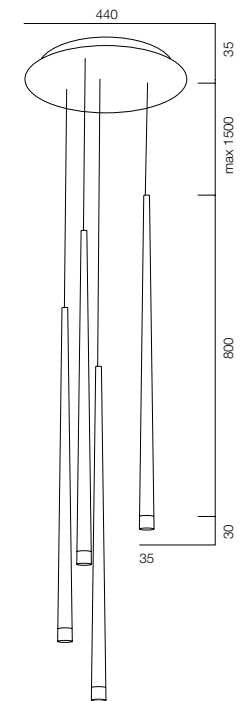

CONOOS KASKAD PDNT

HOME LIGHT - 2700K
QUALITY LIGHT - SPECTRUM R9>90 / CRI>97Ra
POWER - 24W / IP40 / 220V / CONTROL - DIM DALI
WARRANTY - 5 YEARS

FINISHES: STONE NATURAL (peach alabaster)
PAINT (black) / 100% BRASS (gold)