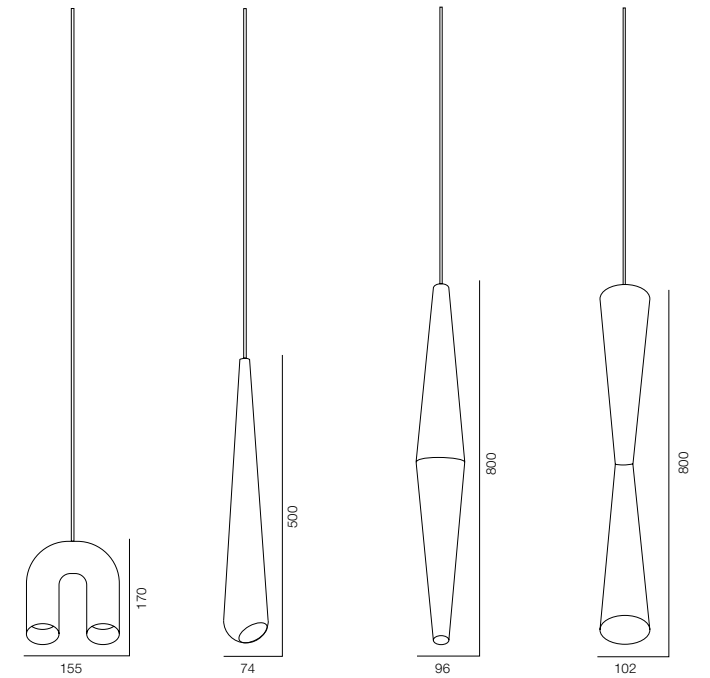

HOME LIGHT - 2700K , 3000K

QUALITY LIGHT - SPECTRUM R9>90 / CRI>97Ra

OPTIC - SPOT, WIDE / COMFORT - UGR <19

POWER - 6W, 18W, 12W / IP40 / 220V / CONTROL - DIM DALI

WARRANTY - 5 YEARS

FINISHES: PAINT (black, pink)