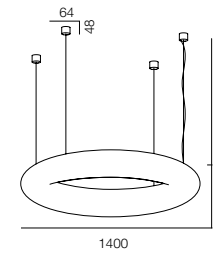

QUARTZ CRYSTAL RING

HOME LIGHT - 3000K
QUALITY LIGHT - SPECTRUM R9>90 / CRI>97Ra
POWER - 240W / IP40 / 220V / CONTROL - DIM DALI
WARRANTY - 5 YEARS

FINISHES: QUARTZ NATURAL / PAINT (black)