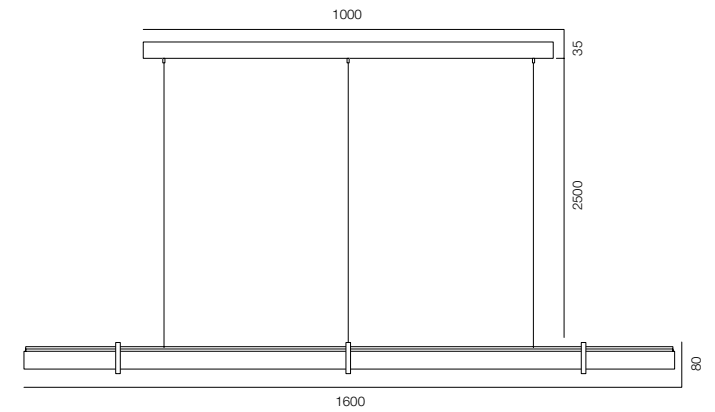

SUSPEO LINNO (CRISTALLO)

HOME LIGHT - 2700K

QUALITY LIGHT - SPECTRUM R9>90 / CRI>97Ra

POWER - 30W / IP40 / 220V / CONTROL - DIM DALI

WARRANTY - 5 YEARS

FINISHES: CRYSTAL PURE & TITAN NATURAL