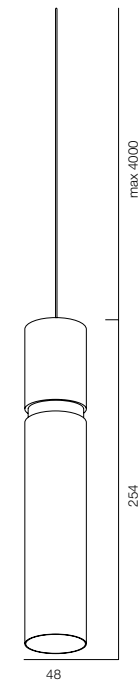

100% BRASS (gold, black)

LOCUS PDNT (R48 MESH)

HOME LIGHT - 2700K, 3000K

QUALITY LIGHT - SPECTRUM R9>90 / CRI>97Ra

OPTIC - SPOT / COMFORT - UGR <19

POWER - 6W / IP40 / 220V / CONTROL - NO DIM, DIM 220, DIM DALI