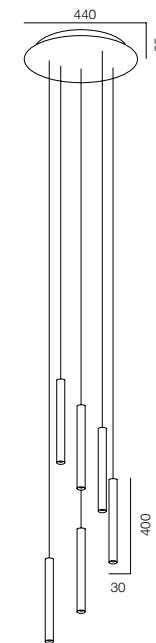

KASCAD SQR

HOME LIGHT - 2700K
QUALITY LIGHT - SPECTRUM R9>90 / CRI>97Ra
OPTIC - SPOT / COMFORT - UGR <19
POWER - 36W, 80W / IP40 / 220V / CONTROL - DIM DALI
WARRANTY - 5 YEARS

FINISHES: PAINT (white, black) / TITAN (gold, black)
100% BRASS (black, platinum)