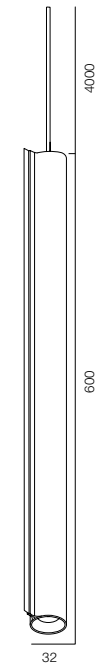

LOCUS PDNT (R30 SKIN BOTTEGA)

HOME LIGHT - 2200K, 2700K

QUALITY LIGHT - SPECTRUM R9>90 / CRI>97Ra

OPTIC - SPOT / COMFORT - UGR <19

POWER - 5W, 6W / IP40 / 220V / CONTROL - DIM 220

WARRANTY - 5 YEARS

FINISHES: SKIN NATURAL (>100 colors) / PATINA BRASS / PATINA BRASS