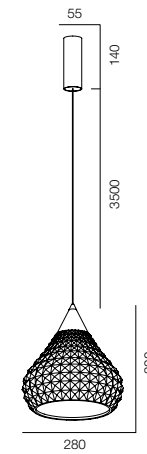

CUPOLA PDNT

HOME LIGHT - 2700K
QUALITY LIGHT - SPECTRUM R9>90 / CRI>97Ra
POWER - 8W / IP40 / 220V / CONTROL - DIM DALI
WARRANTY - 5 YEARS

FINISHES: PATINA BRASS / DARK BRASS