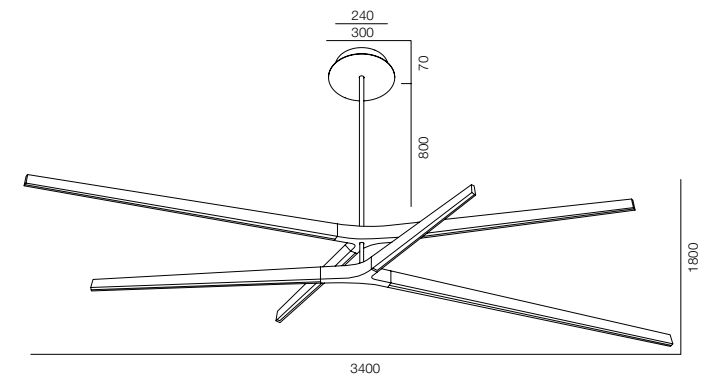

SUPERSTAR DUO

HOME LIGHT - 2700K

QUALITY LIGHT - SPECTRUM R9>90 / CRI>97Ra

POWER - 120W, 180W / IP40 / 220V / CONTROL - DIM DALI

WARRANTY - 5 YEARS

FINISHES: DARK BRASS