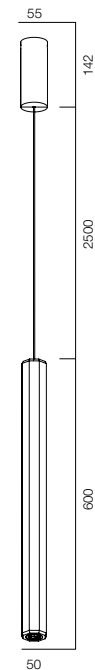

OCTO PDNT (CRISTALLO)

HOME LIGHT - 2700K
QUALITY LIGHT - SPECTRUM R9>90 / CRI>97Ra
OPTIC - WIDE / COMFORT - UGR <19
POWER - 2W / IP40 / 220V / CONTROL - DIM DALI
WARRANTY - 5 YEARS

FINISHES: CRYSTAL (rubin, obsidian)