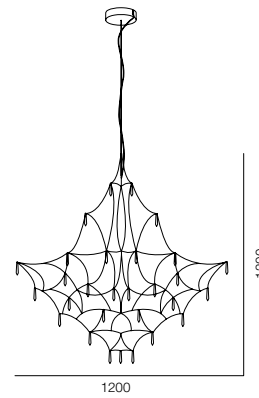

SUPREME CAMELOT

HOME LIGHT - 2300K, 3000K

QUALITY LIGHT - SPECTRUM R9>90 / CRI>97Ra

POWER - 13W, 16W, 20W, 25W / IP20 / 220V / CONTROL - NO DIM
WARRANTY - 5 YEARS

FINISHES: 100% STEEL