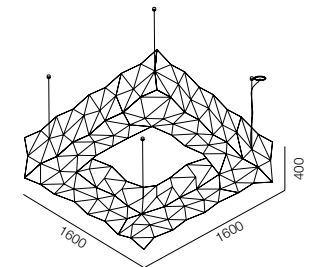

FINISHES: 100% STEEL

SUPREME SOZVEZDIE SQR

HOME LIGHT - 2300K, 3000K

QUALITY LIGHT - SPECTRUM R9>90 / CRI>97Ra

POWER - 40W, 48W, 56W, 60W / IP20 / 220V / CONTROL - NO DIM

WARRANTY - 5 YEARS

FINISHES: 100% STEEL