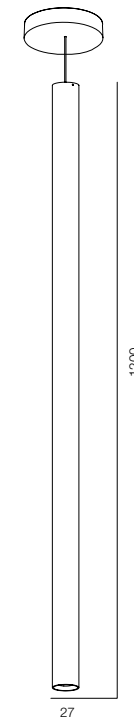

LOCUS LONG PDNT (C27)

HOME LIGHT - 3000K

QUALITY LIGHT - SPECTRUM R9>90 / CRI>97Ra

OPTIC - MEDIUM / COMFORT - UGR <19

POWER - 8W / IP40 / 220V / CONTROL - NO DIM, DIM 220

WARRANTY - 5 YEARS

FINISHES: PAINT (white, black) / 100% BRASS (gold) / 100% COPPER