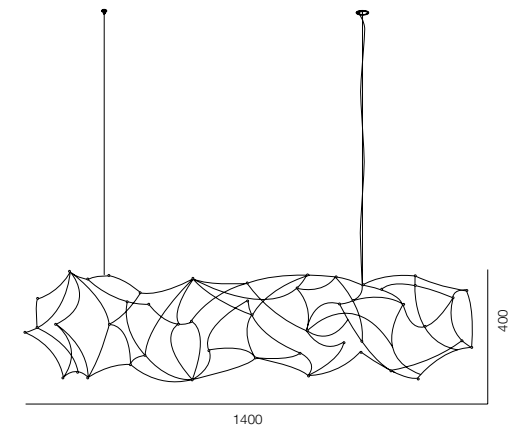

SUPREME STELLAR LINE

HOME LIGHT - 2300K, 3000K

QUALITY LIGHT - SPECTRUM R9>90 / CRI>97Ra

POWER - 14W, 16W / IP20 / 220V / CONTROL - NO DIM

WARRANTY - 5 YEARS

FINISHES: 100% STEEL