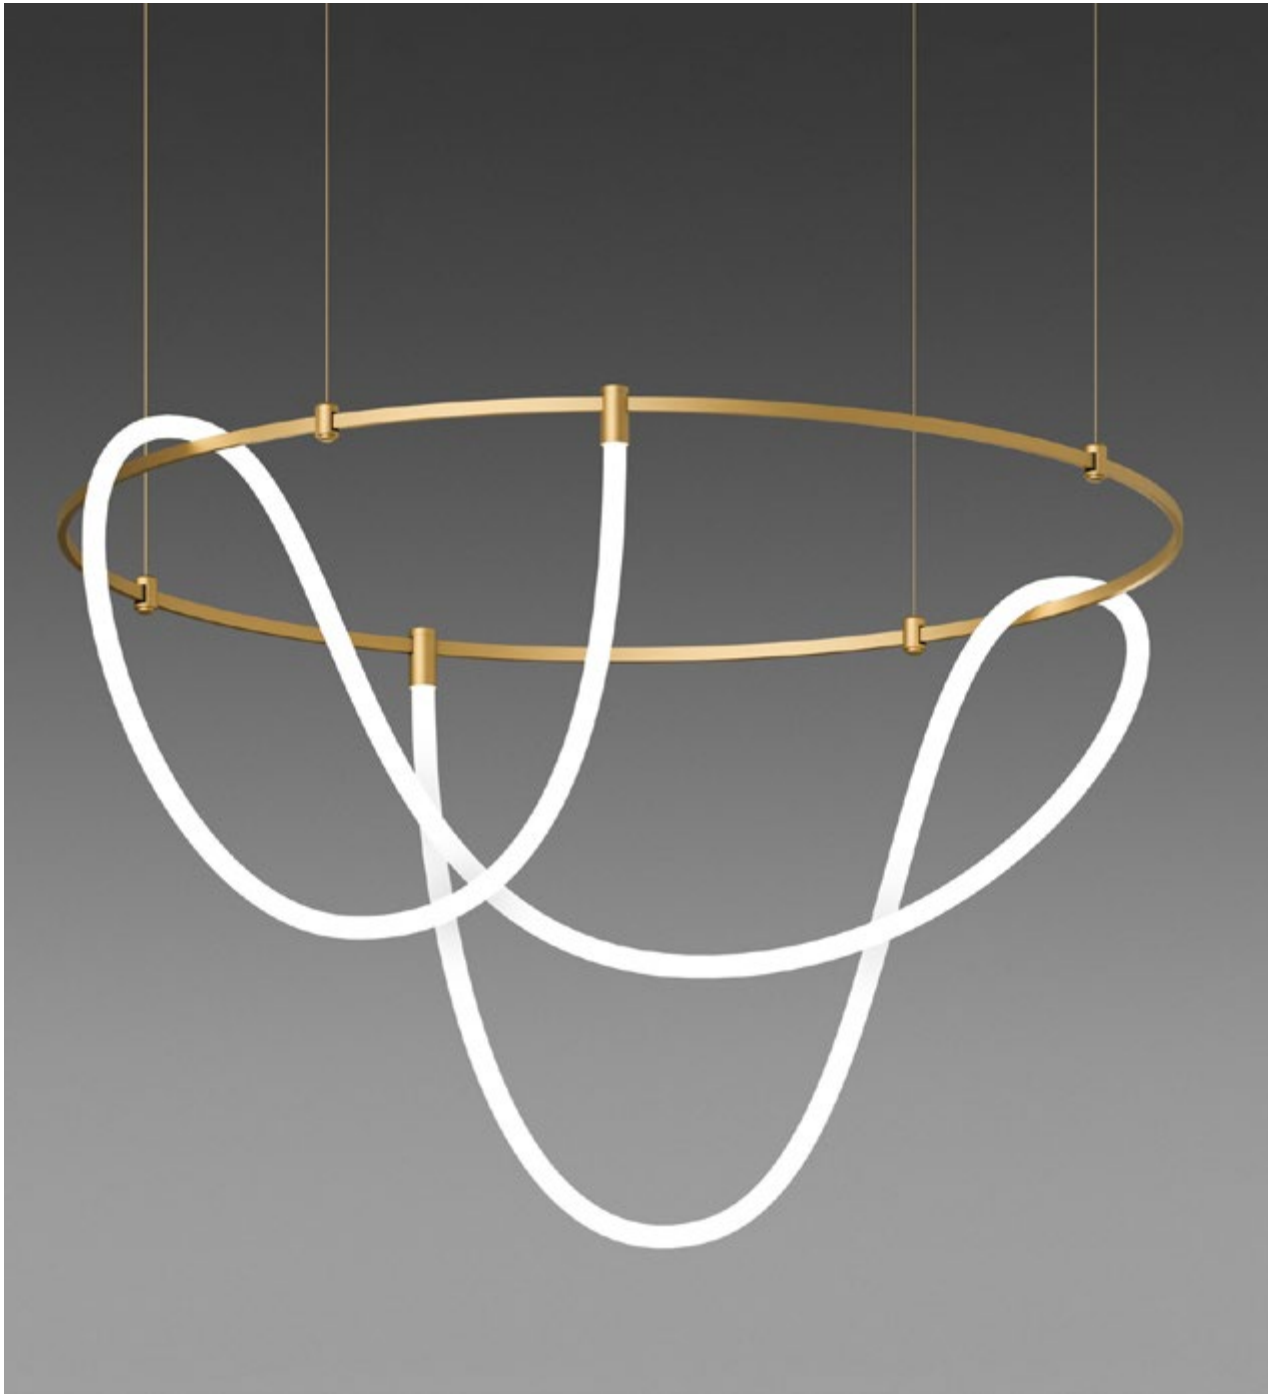

HOME LIGHT - 2700K

QUALITY LIGHT - SPECTRUM R9>90 / CRI>97Ra

POWER - 52W, 62W, 78W, 96W / IP40 / 48V / CONTROL - DIM DALI

WARRANTY - 5 YEARS

FINISHES: 100% BRASS (gold)

AUROOM ROUND FREELIGHT

HOME LIGHT - 2700K