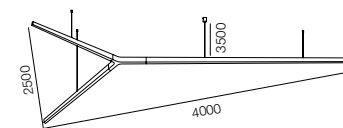

SUPERSTAR

HOME LIGHT - 2700K

QUALITY LIGHT - SPECTRUM R9>90 / CRI>97Ra

POWER - 60W, 80W, 100W, 120W, 160W, 200W

IP40 / 220V / CONTROL - DIM DALI

WARRANTY - 5 YEARS

FINISHES: PATINA BRASS / DARK BRASS

SUPERSTAR DUO