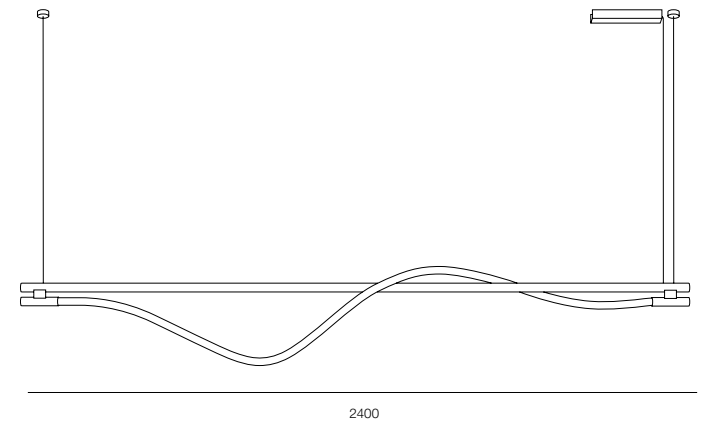

FINISHES: PAINT (black) / 100% BRASS (gold, black)

FREELIGHT PDNT BOW

HOME LIGHT - 2700K

QUALITY LIGHT - SPECTRUM R9>90 / CRI>97Ra

POWER - 32W / IP40 / 220V / CONTROL - DIM DALI

WARRANTY - 5 YEARS

FINISHES: PAINT (black) / 100% BRASS (gold, black)