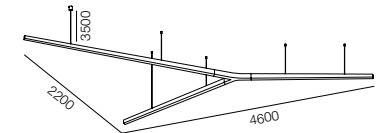

SUPERSTAR

HOME LIGHT - 2700K

QUALITY LIGHT - SPECTRUM R9>90 / CRI>97Ra

POWER - 60W, 80W, 100W, 120W, 160W, 200W

IP40 / 220V / CONTROL - DIM DALI

WARRANTY - 5 YEARS

FINISHES: PATINA BRASS / DARK BRASS

SUPERSTAR DUO