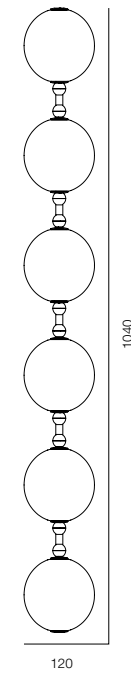

LIGHTBERRY

HOME LIGHT - 2700K

QUALITY LIGHT - SPECTRUM R9>90 / CRI>97Ra

POWER - 24W / IP40 / 48V / CONTROL - NO DIM

WARRANTY - 5 YEARS

FINISHES: 100% BRASS (gold, black)