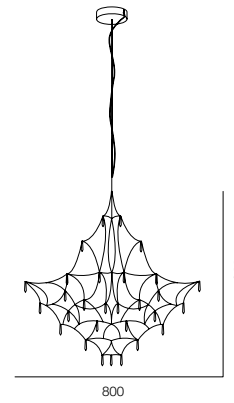

SUPREME CAMELOT

HOME LIGHT - 2300K, 3000K

QUALITY LIGHT - SPECTRUM R9>90 / CRI>97Ra

POWER - 13W, 16W, 20W, 25W / IP20 / 220V / CONTROL - NO DIM
WARRANTY - 5 YEARS

FINISHES: 100% STEEL