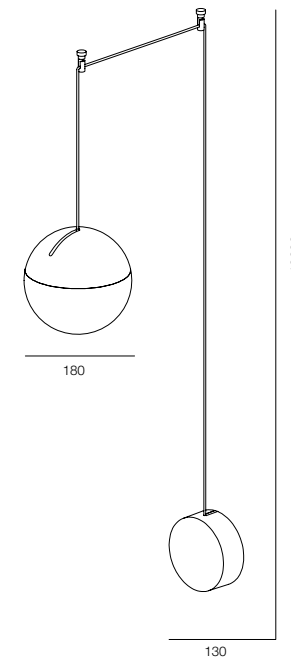

SHAR PDNT (HALF)

HOME LIGHT - 3000K (DTW)

QUALITY LIGHT - SPECTRUM R9>90 / CRI>97Ra

POWER - 20W / IP40 / 220V / CONTROL - DIM BUTTON

WARRANTY - 5 YEARS

FINISHES: PAINT (black) / 100% BRASS (gold, black, pink)