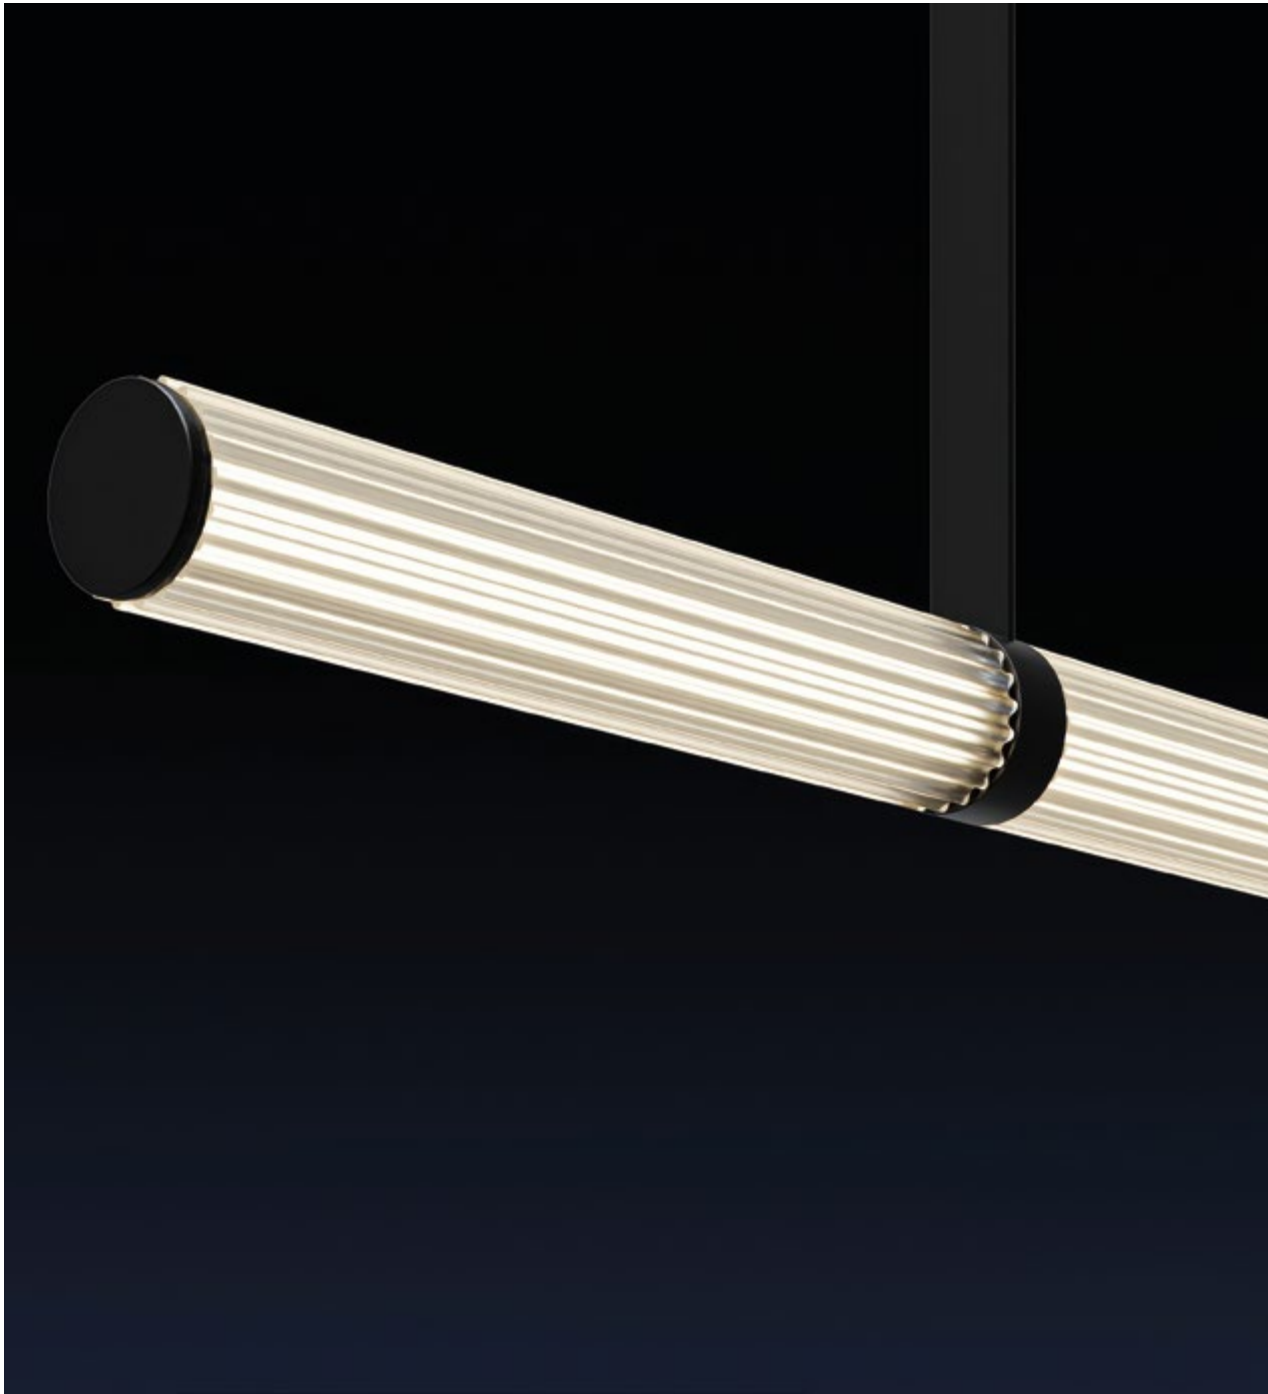

FREELIGHT PDNT LIANA

HOME LIGHT - 2700K

QUALITY LIGHT - SPECTRUM R9>90 / CRI>97Ra

POWER - 80W / IP40 / 220V / CONTROL - DIM DALI

WARRANTY - 5 YEARS

FINISHES: 100% BRASS (gold, black)

SUSPEO FLUTTO UNO

HOME LIGHT - 2700K