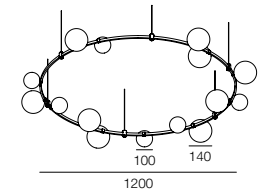

AUROOM ROUND BUBBLE

HOME LIGHT - 2700K

QUALITY LIGHT - SPECTRUM R9>90 / CRI>97Ra

POWER - 52W, 62W, 78W, 96W / IP40 / 48V / CONTROL - DIM DALI

WARRANTY - 5 YEARS

FINISHES: 100% BRASS (gold)