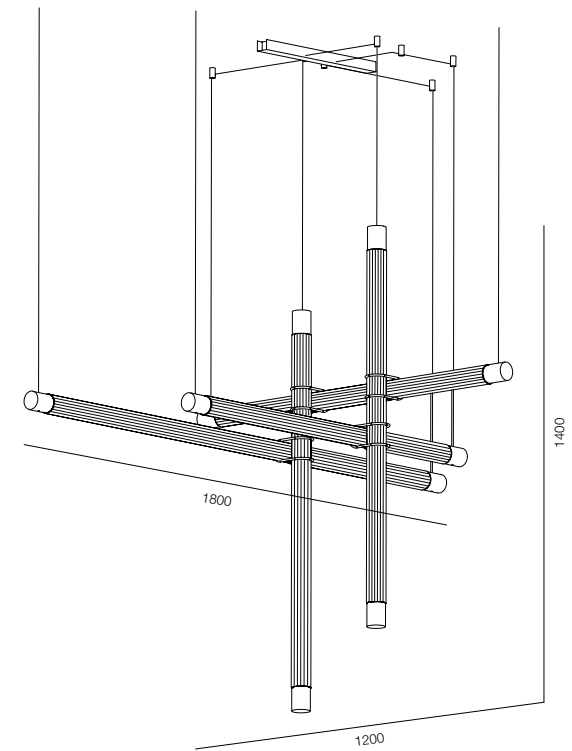

FINISHES: GLASS PURE / TITAN (black)

SUSPEO FLUTTO FIVE

HOME LIGHT - 2700K
QUALITY LIGHT - SPECTRUM R9>90 / CRI>97Ra
POWER - 200W / IP40 / 220V / CONTROL - DIM DALI
WARRANTY - 5 YEARS

FINISHES: GLASS PURE