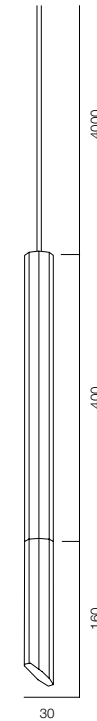

OCTO PDNT (CRYSTAL)

HOME LIGHT - 2200K, 2700K

QUALITY LIGHT - SPECTRUM R9>90 / CRI>97Ra

OPTIC - SPOT / COMFORT - UGR <19

POWER - 6W / IP40 / 220V, 48V / CONTROL - NO DIM, DIM 220

WARRANTY - 5 YEARS

FINISHES: PAINT (white, black) / TITAN (gold, black)

100% BRASS (gold, black, pink, platinum)