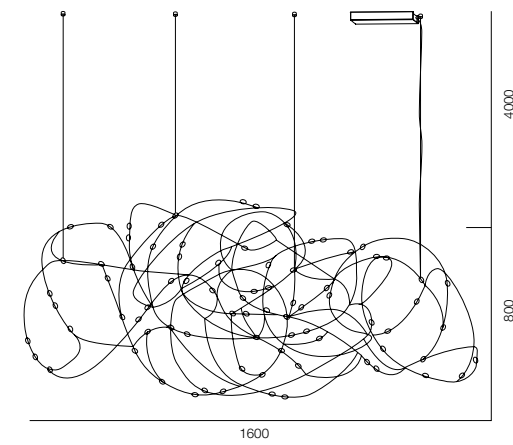

SUPREME CLOUD

RELAX LIGHT - 2000K

QUALITY LIGHT - SPECTRUM R9>90 / CRI>97Ra

POWER - 20W, 40W / IP20 / 220V / CONTROL - NO DIM

WARRANTY - 5 YEARS

FINISHES: 100% BRASS (black)