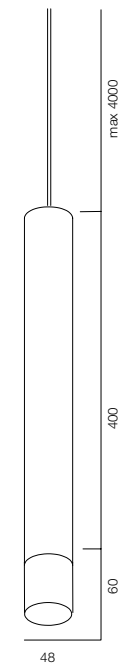

LOCUS PDNT (R48 ALABASTER)

HOME LIGHT - 2700K, 3000K

QUALITY LIGHT - SPECTRUM R9>90 / CRI>97Ra

POWER - 6W / IP40 / 220V / CONTROL - NO DIM, DIM 220, DIM DALI

WARRANTY - 5 YEARS

FINISHES: STONE NATURAL (peach alabaster)

PAINT (white, black) / 100% BRASS (gold, black, pink, platinum)