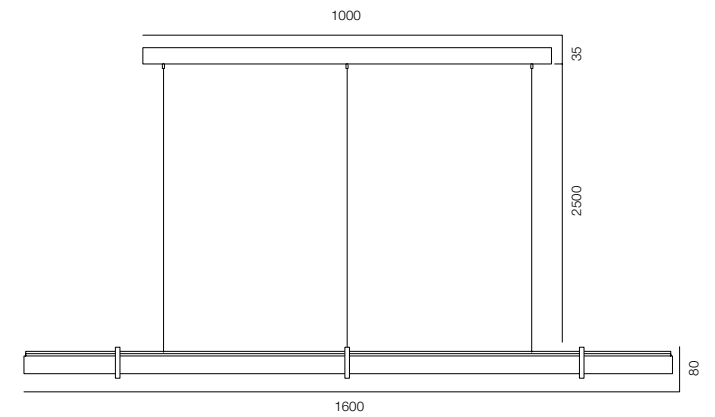

SUSPEO LINNO (ALABASTRO)

HOME LIGHT - 2700K
QUALITY LIGHT - SPECTRUM R9>90 / CRI>97Ra
POWER - 30W / IP40 / 220V / CONTROL - DIM DALI
WARRANTY - 5 YEARS

FINISHES: STONE NATURAL (peach alabaster)