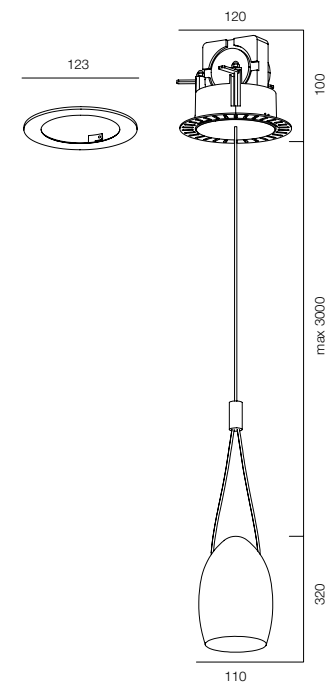

SUSPESO COCCOCO

HOME LIGHT - 2200K

QUALITY LIGHT - SPECTRUM R9>90 / CRI>97Ra

POWER - 10W / IP40 / 220V / CONTROL - DIM DALI

WARRANTY - 5 YEARS

FINISHES: PATINA BRASS / DARK BRASS