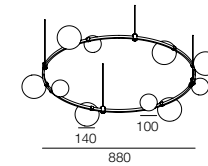

AUROOM ROUND BUBBLE

HOME LIGHT - 2700K

QUALITY LIGHT - SPECTRUM R9>90 / CRI>97Ra

POWER - 52W, 62W, 78W, 96W / IP40 / 48V / CONTROL - DIM DALI

WARRANTY - 5 YEARS

FINISHES: 100% BRASS (gold)