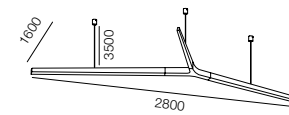

SUPERSTAR

HOME LIGHT - 2700K

QUALITY LIGHT - SPECTRUM R9>90 / CRI>97Ra

POWER - 60W, 80W, 100W, 120W, 160W, 200W

IP40 / 220V / CONTROL - DIM DALI

WARRANTY - 5 YEARS

FINISHES: PATINA BRASS / DARK BRASS

SUPERSTAR DUO