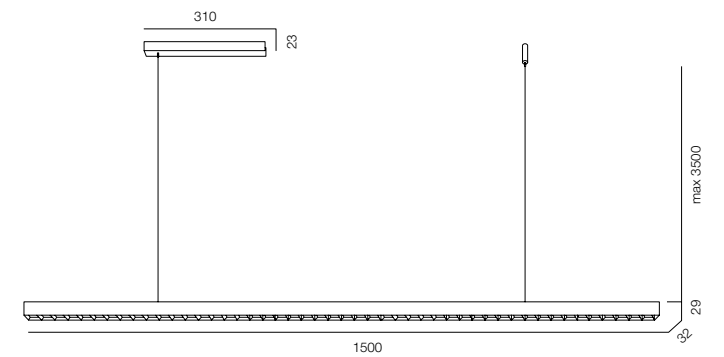

STRIPLINE PDNT (DIRECT)

HOME LIGHT - 3000K
QUALITY LIGHT - SPECTRUM R9>90 / CRI>97Ra
OPTIC - MEDIUM / COMFORT - UGR <19
POWER - 12W / IP40 / 220V / CONTROL - NO DIM
WARRANTY - 5 YEARS

FINISHES: PAINT (black)