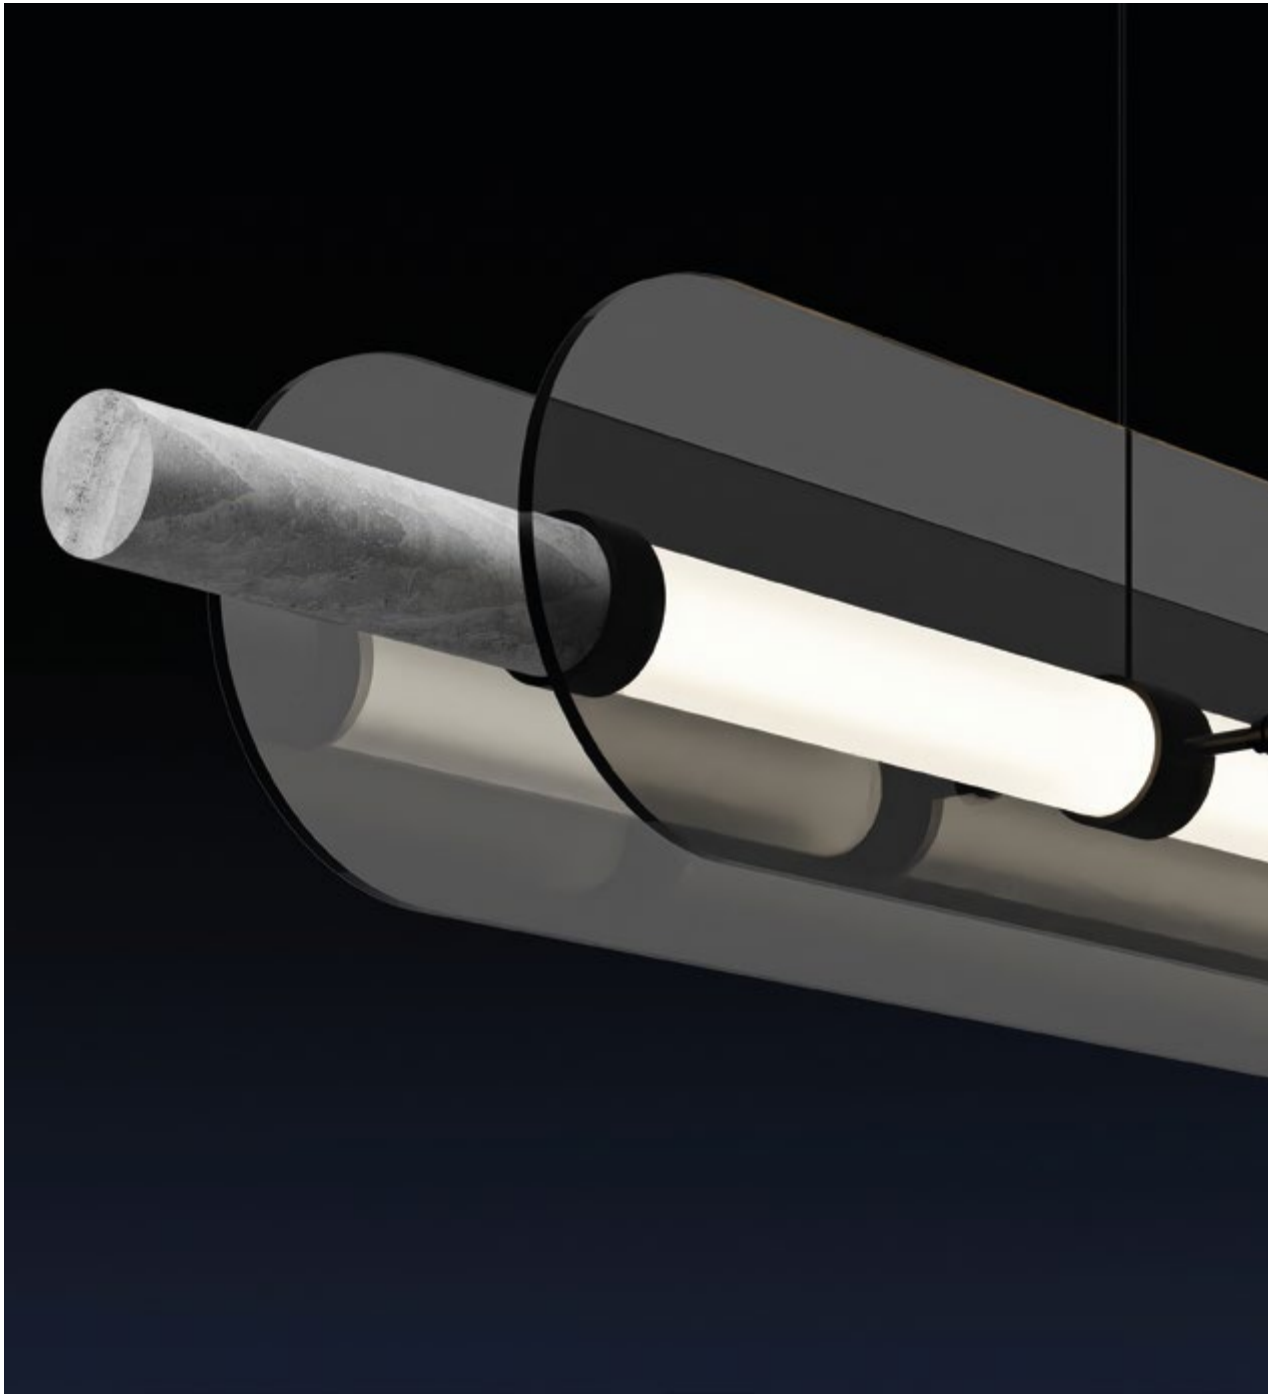

SUSPEO PIATTO NERO

HOME LIGHT - 2700K

QUALITY LIGHT - SPECTRUM R9>90 / CRI>97Ra

POWER - 30W / IP40 / 220V / CONTROL - DIM DALI

WARRANTY - 5 YEARS

FINISHES: GLASS DARK / STONE NATURAL (peach alabaster)