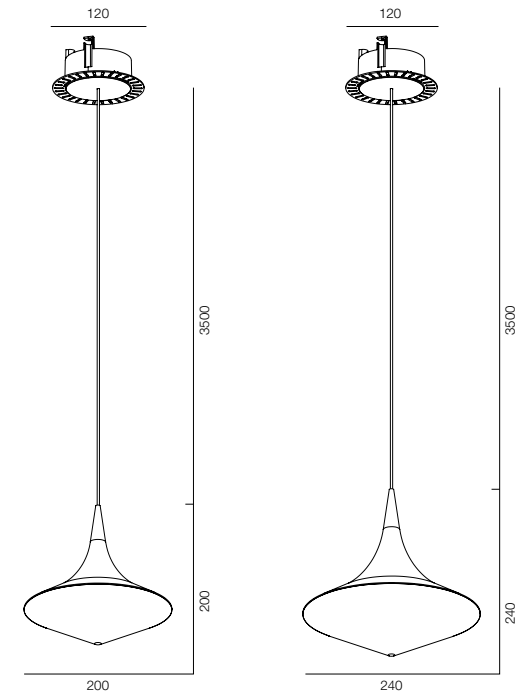

QUALITY LIGHT - SPECTRUM R9>90 / CRI>97Ra

POWER - 14W, 18W / IP40 / 220V / CONTROL - DIM DALI

WARRANTY - 5 YEARS

FINISHES: TITAN (gold, black) / STONE NATURAL (peach alabaster)

CRYSTAL PURE / GLASS PURE

SERIES KARIM RASHID