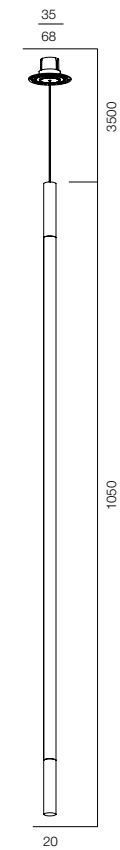

JUSTUBE PDNT

HOME LIGHT - 2200K

QUALITY LIGHT - SPECTRUM R9>90 / CRI>97Ra

POWER - 8W / IP40 / 220V / CONTROL - NO DIM, DIM DALI

WARRANTY - 5 YEARS

FINISHES: PATINA BRASS / DARK TITAN