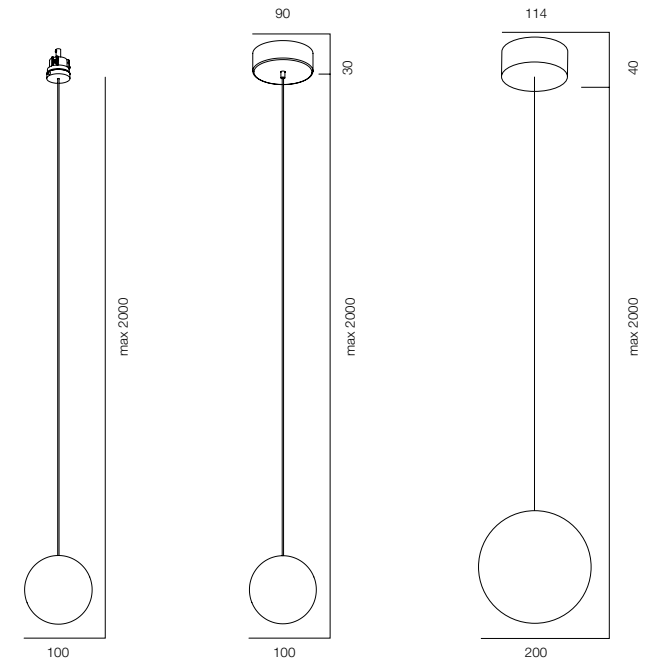

SHAR PDNT (SOFT)

HOME LIGHT - 2700K, 3000K

QUALITY LIGHT - SPECTRUM R9>90 / CRI>97Ra

POWER - 4W / IP40 / 220V / CONTROL - NO DIM, DIM DALI

WARRANTY - 5 YEARS

FINISHES: PAINT (white, black) / 100% BRASS (gold, black)