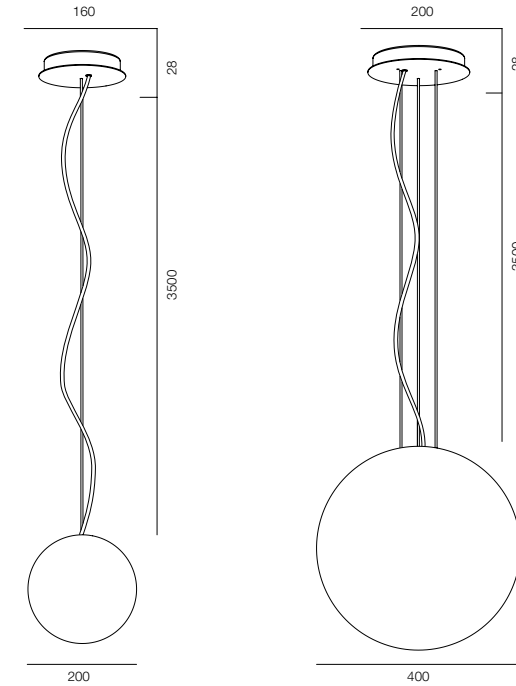

QUARTZ CRYSTAL BALL

HOME LIGHT - 3000K

QUALITY LIGHT - SPECTRUM R9>90 / CRI>97Ra

POWER - 10W, 24W / IP40 / 220V / CONTROL - DIM DALI

WARRANTY - 5 YEARS

FINISHES: QUARTZ NATURAL / PAINT (black)