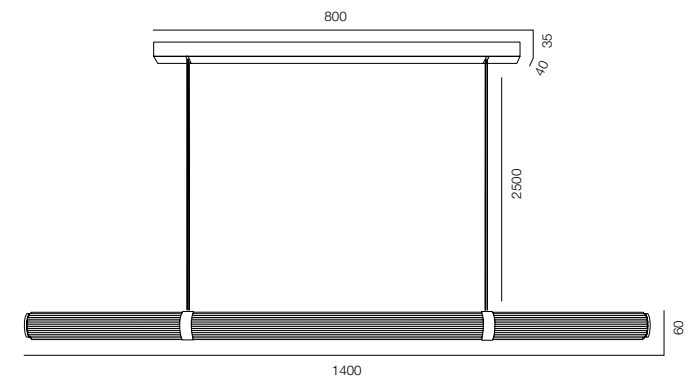

SUSPEO FLUTTO UNO

HOME LIGHT - 2700K

QUALITY LIGHT - SPECTRUM R9>90 / CRI>97Ra

POWER - 34W / IP40 / 220V / CONTROL - DIM DALI

WARRANTY - 5 YEARS

FINISHES: GLASS PURE