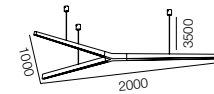

SUPERSTAR

HOME LIGHT - 2700K

QUALITY LIGHT - SPECTRUM R9>90 / CRI>97Ra

POWER - 60W, 80W, 100W, 120W, 160W, 200W

IP40 / 220V / CONTROL - DIM DALI

WARRANTY - 5 YEARS

FINISHES: PATINA BRASS / DARK BRASS