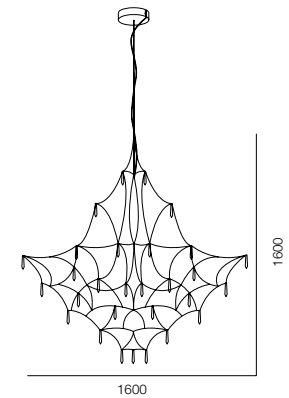

SUPREME CAMELOT

HOME LIGHT - 2300K, 3000K

QUALITY LIGHT - SPECTRUM R9>90 / CRI>97Ra

POWER - 13W, 16W, 20W, 25W / IP20 / 220V / CONTROL - NO DIM
WARRANTY - 5 YEARS

FINISHES: 100% STEEL