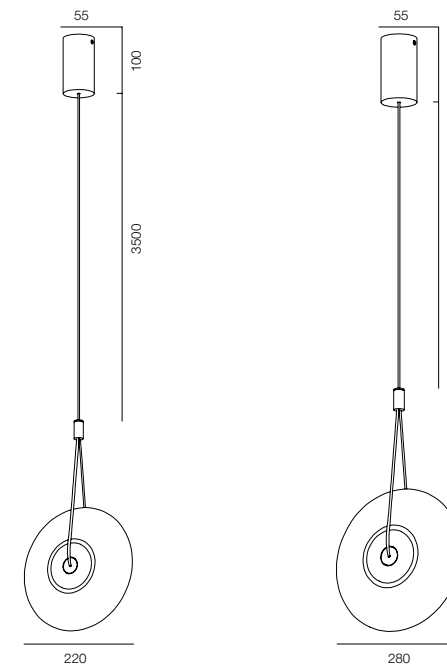

SUSPEO LAMINA ALABASTRO

HOME LIGHT - 2700K

QUALITY LIGHT - SPECTRUM R9>90 / CRI>97Ra

POWER - 10W / IP40 / 220V / CONTROL - DIM DALI

WARRANTY - 5 YEARS

FINISHES: STONE NATURAL (peach alabaster)