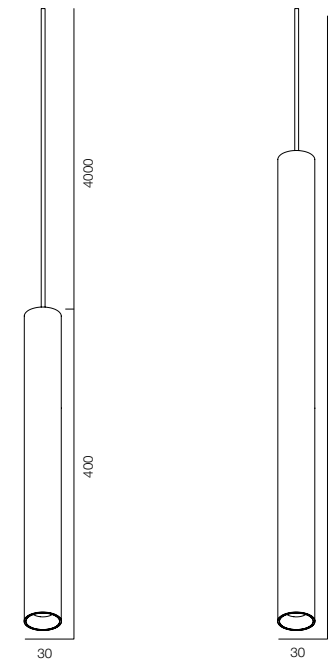

LOCUS PDNT (R30)

HOME LIGHT - 2200K, 2700K

QUALITY LIGHT - SPECTRUM R9>90 / CRI>97Ra

OPTIC - SPOT / COMFORT - UGR <19

POWER - 6W / IP40 / 220V, 48V / CONTROL - NO DIM, DIM 220

WARRANTY - 5 YEARS

FINISHES: PAINT (white, black) / TITAN (gold, black)

100% BRASS (gold, black, pink, platinum)