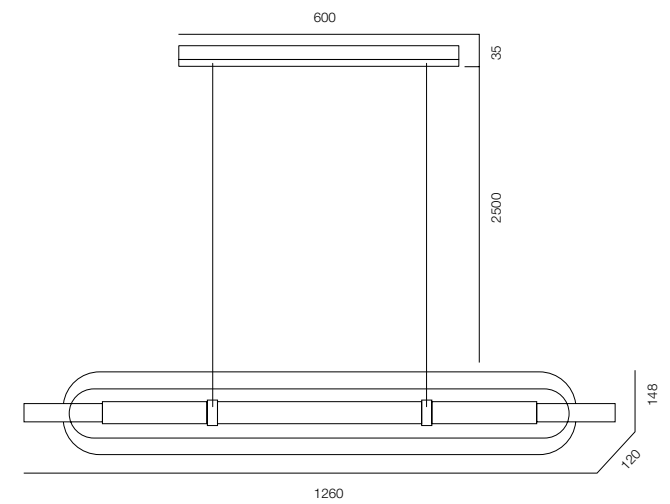

FINISHES: GLASS DARK / PAINT (black)

SUSPEO PIATTO NERO

HOME LIGHT - 2700K

QUALITY LIGHT - SPECTRUM R9>90 / CRI>97Ra

POWER - 30W / IP40 / 220V / CONTROL - DIM DALI

WARRANTY - 5 YEARS

FINISHES: GLASS DARK / STONE NATURAL (peach alabaster)