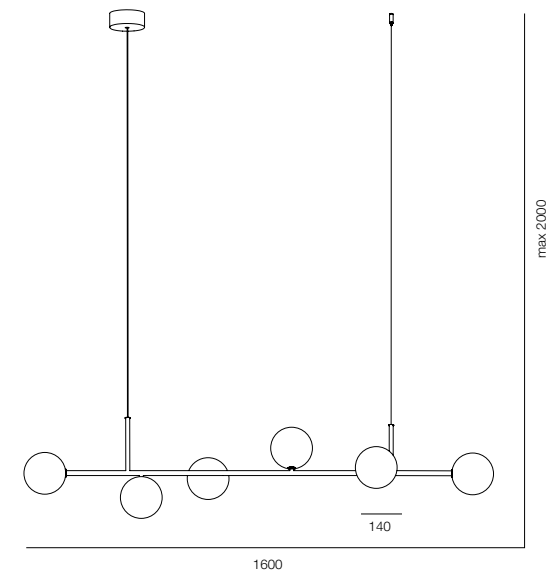

HOME LIGHT - 2700K

QUALITY LIGHT - SPECTRUM R9>90 / CRI>97Ra

POWER - 4W / IP40 / 220V / CONTROL - DIM DALI

WARRANTY - 5 YEARS

FINISHES: PAINT (black) / 100% BRASS (gold, black)

SHARM STICK HORIZON

HOME LIGHT - 2700K
QUALITY LIGHT - SPECTRUM R9>90 / CRI>97Ra
POWER - 24W / IP40 / 220V / CONTROL - DIM DALI
WARRANTY - 5 YEARS
FINISHES: 100% BRASS (gold, black)