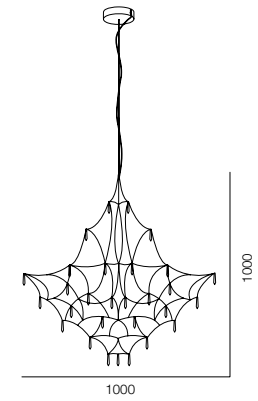

SUPREME CAMELOT

HOME LIGHT - 2300K, 3000K

QUALITY LIGHT - SPECTRUM R9>90 / CRI>97Ra

POWER - 13W, 16W, 20W, 25W / IP20 / 220V / CONTROL - NO DIM
WARRANTY - 5 YEARS

FINISHES: 100% STEEL