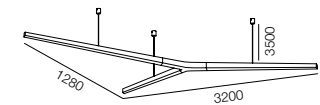

SUPERSTAR

HOME LIGHT - 2700K

QUALITY LIGHT - SPECTRUM R9>90 / CRI>97Ra

POWER - 60W, 80W, 100W, 120W, 160W, 200W

IP40 / 220V / CONTROL - DIM DALI

WARRANTY - 5 YEARS

FINISHES: PATINA BRASS / DARK BRASS

SUPERSTAR DUO