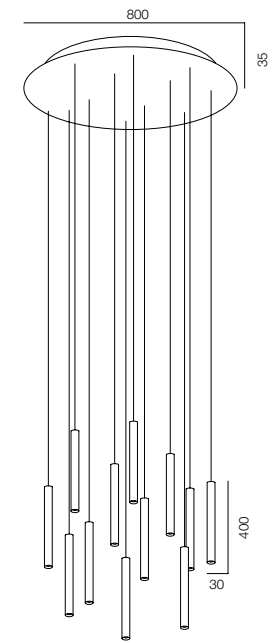

KASCAD RND

HOME LIGHT - 2700K
QUALITY LIGHT - SPECTRUM R9>90 / CRI>97Ra
OPTIC - SPOT / COMFORT - UGR <19
POWER - 30W, 72W / IP40 / 220V / CONTROL - DIM DALI
WARRANTY - 5 YEARS

FINISHES: PAINT (white, black) / TITAN (gold, black)
100% BRASS (black, platinum)