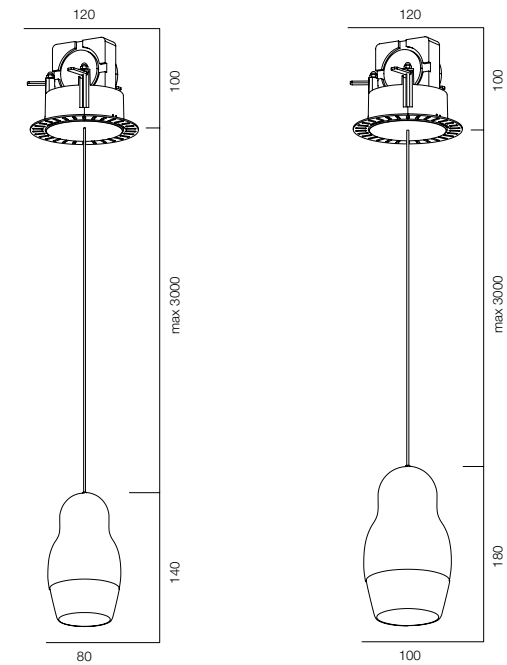

MATRĚSHKA PDNT

HOME LIGHT - 2200K
QUALITY LIGHT - SPECTRUM R9>90 / CRI>97Ra
OPTIC - WIDE / COMFORT - UGR <19 /
POWER - 8W, 12W / IP40 / 220V / CONTROL - DIM DALI
WARRANTY - 5 YEARS

FINISHES: STONE NATURAL (peach alabaster)
TITAN (gold, black, pink, natural)