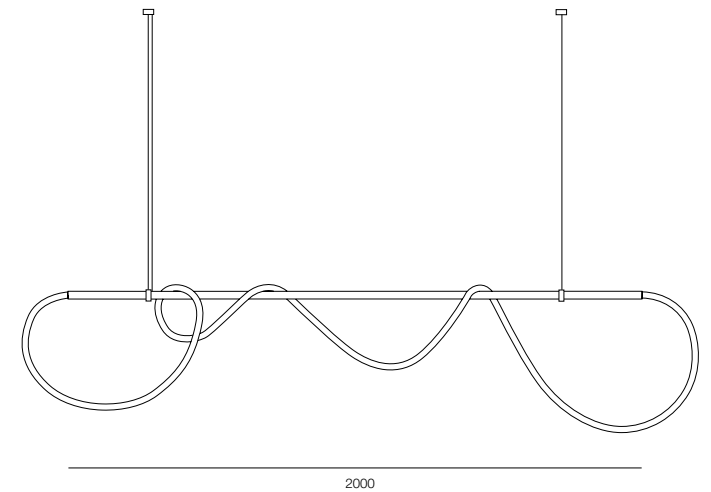

FREELIGHT PDNT LIANA

HOME LIGHT - 2700K

QUALITY LIGHT - SPECTRUM R9>90 / CRI>97Ra

POWER - 80W / IP40 / 220V / CONTROL - DIM DALI

WARRANTY - 5 YEARS

FINISHES: 100% BRASS (gold, black)

SUSPEO FLUTTO UNO

HOME LIGHT - 2700K