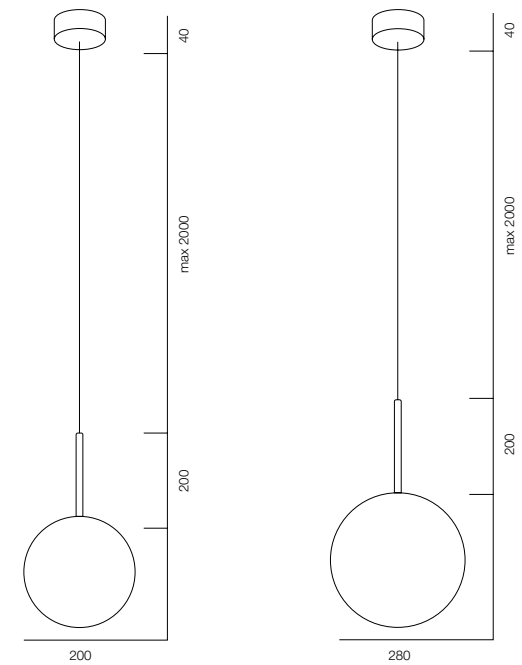

SHAR PDNT (SHARM)

HOME LIGHT - 2700K

QUALITY LIGHT - SPECTRUM R9>90 / CRI>97Ra

POWER - 4W / IP40 / 220V / CONTROL - DIM DALI

WARRANTY - 5 YEARS

FINISHES: PAINT (black) / 100% BRASS (gold, black)