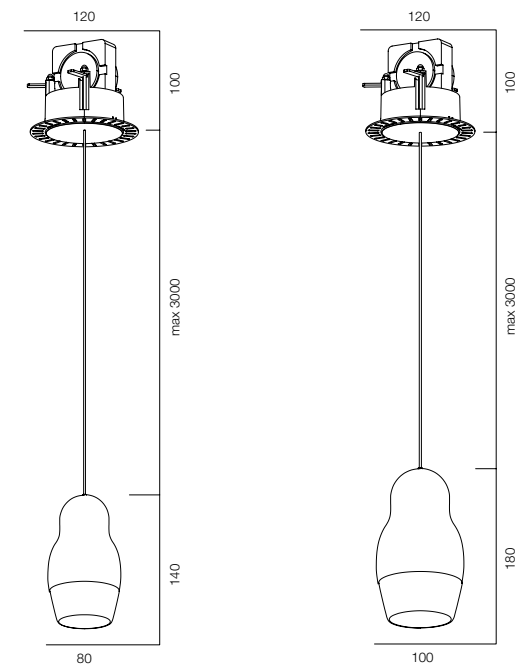

MATRĚSHKA PDNT (GLASS)

HOME LIGHT - 2200K

QUALITY LIGHT - SPECTRUM R9>90 / CRI>97Ra

OPTIC - WIDE / COMFORT - UGR <19 /

POWER - 8W, 12W / IP40 / 220V / CONTROL - DIM DALI

WARRANTY - 5 YEARS

FINISHES: GLASS DARK / TITAN (natural)