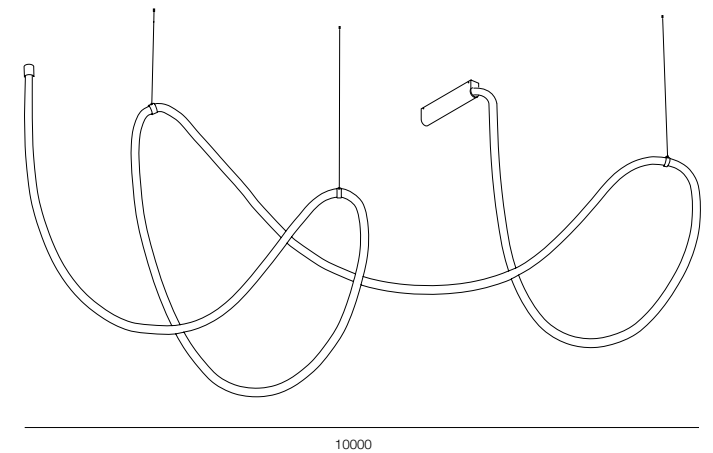

FREELIGHT PDNT

HOME LIGHT - 2300K, 2700K, 3000K / WORK LIGHT - 4000K
QUALITY LIGHT - SPECTRUM R9>90 / CRI>97Ra
POWER - 130W / IP40 / 48V / CONTROL - NO DIM, DIM DALI
WARRANTY - 5 YEARS

FINISHES: PAINT (black) / 100% BRASS (gold, black)