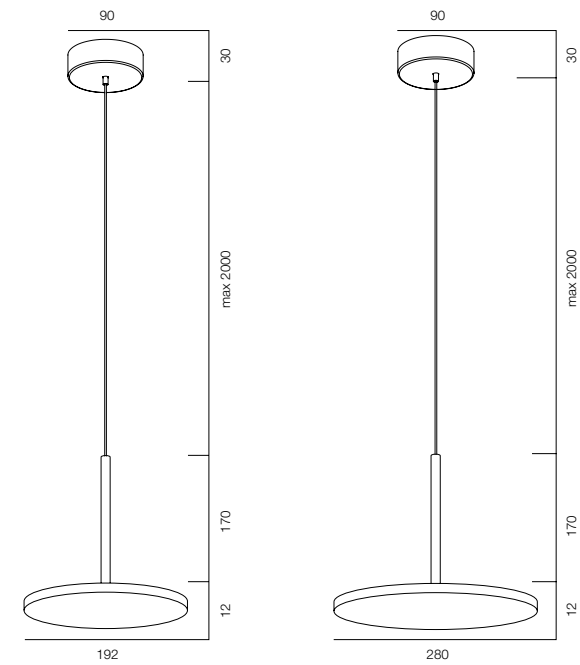

LIMB PDNT

HOME LIGHT - 2700K

QUALITY LIGHT - SPECTRUM R9>90 / CRI>97Ra

POWER - 8W / IP40 / 220V / CONTROL - DIM 220

WARRANTY - 5 YEARS

FINISHES: PAINT (black) / TITAN (gold, black)

100% BRASS (gold, black, pink, platinum)