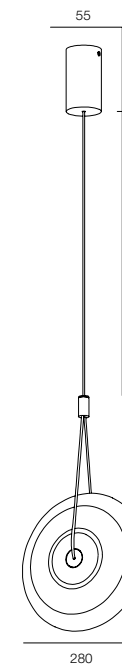

SUSPESO LAMINA CRISTALLO

HOME LIGHT - 2700K

QUALITY LIGHT - SPECTRUM R9>90 / CRI>97Ra

POWER - 10W / IP40 / 220V / CONTROL - DIM DALI

WARRANTY - 5 YEARS

FINISHES: CRYSTAL (pure, rubin, obsidian) / PAINT (black)