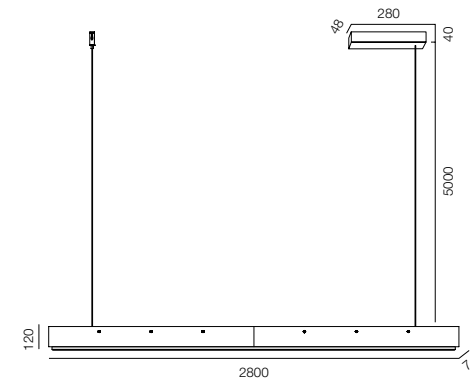

SUSPEO BRUTALO (CRYSTALLO)

HOME LIGHT - 2700K

QUALITY LIGHT - SPECTRUM R9>90 / CRI>97Ra

POWER - 224W, 336W / IP40 / 220V / CONTROL - DIM DALI

WARRANTY - 5 YEARS

FINISHES: STONE NATURAL & PAINT (black)