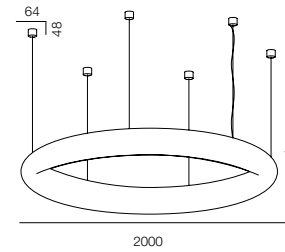

QUARTZ CRYSTAL RING

HOME LIGHT - 3000K
QUALITY LIGHT - SPECTRUM R9>90 / CRI>97Ra
POWER - 240W / IP40 / 220V / CONTROL - DIM DALI
WARRANTY - 5 YEARS

FINISHES: QUARTZ NATURAL / PAINT (black)