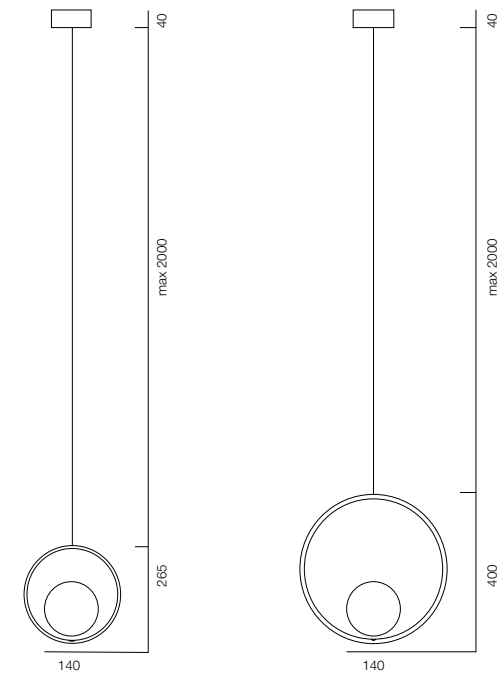

SHARM PDNT (ROUND)

HOME LIGHT - 2700K
QUALITY LIGHT - SPECTRUM R9>90 / CRI>97Ra
POWER - 4W / IP40 / 220V / CONTROL - DIM DALI
WARRANTY - 5 YEARS

FINISHES: PAINT (black) / 100% BRASS (gold, black)