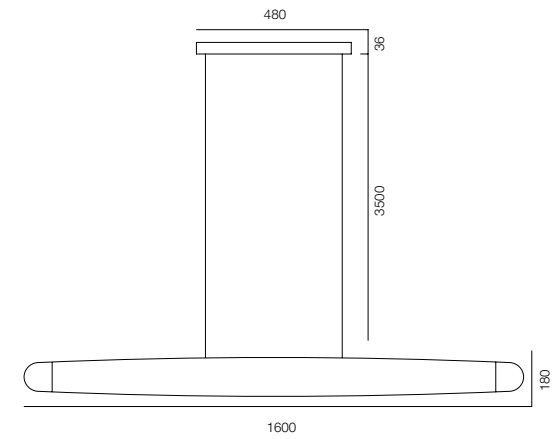

FINISHES: QUARTZ NATURAL / PAINT (black)

QUARTZ CRYSTAL LINNO

HOME LIGHT - 3000K

QUALITY LIGHT - SPECTRUM R9>90 / CRI>97Ra

POWER - 124W, 155W / IP40 / 220V / CONTROL - DIM DALI

WARRANTY - 5 YEARS

FINISHES: QUARTZ NATURAL / PAINT (black)