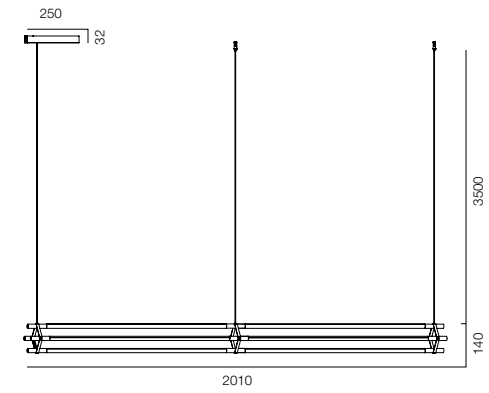

SUSPEO FOTUBES

HOME LIGHT - 2700K
QUALITY LIGHT - SPECTRUM R9>90 / CRI>97Ra
POWER - 64W, 96W / IP40 / 220V / CONTROL - DIM DALI
WARRANTY - 5 YEARS

FINISHES: TITAN GOLD