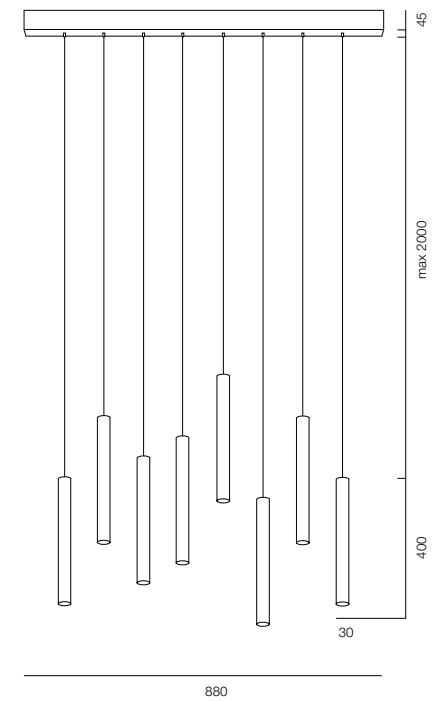

KASKAD LINE

HOME LIGHT - 3000K

QUALITY LIGHT - SPECTRUM R9>90 / CRI>97Ra

OPTIC - SPOT / COMFORT - UGR <19

POWER - 48W / IP40 / 220V / CONTROL - DIM DALI

WARRANTY - 5 YEARS

FINISHES: PAINT (black) / TITAN (gold, black) / 100% BRASS (black, platinum)