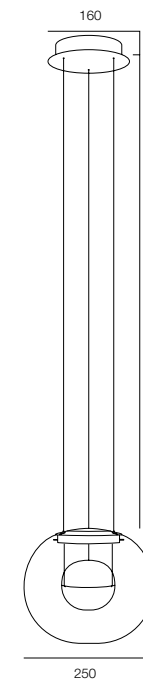

SUSPEO DOUBLE BUBBLE ALABASTRO

HOME LIGHT - 2700K

QUALITY LIGHT - SPECTRUM R9>90 / CRI>97Ra

POWER - 6W, 12W / IP40 / 220V / CONTROL - DIM DALI

WARRANTY - 5 YEARS

FINISHES: STONE NATURAL (peach alabaster) / GLASS DARK