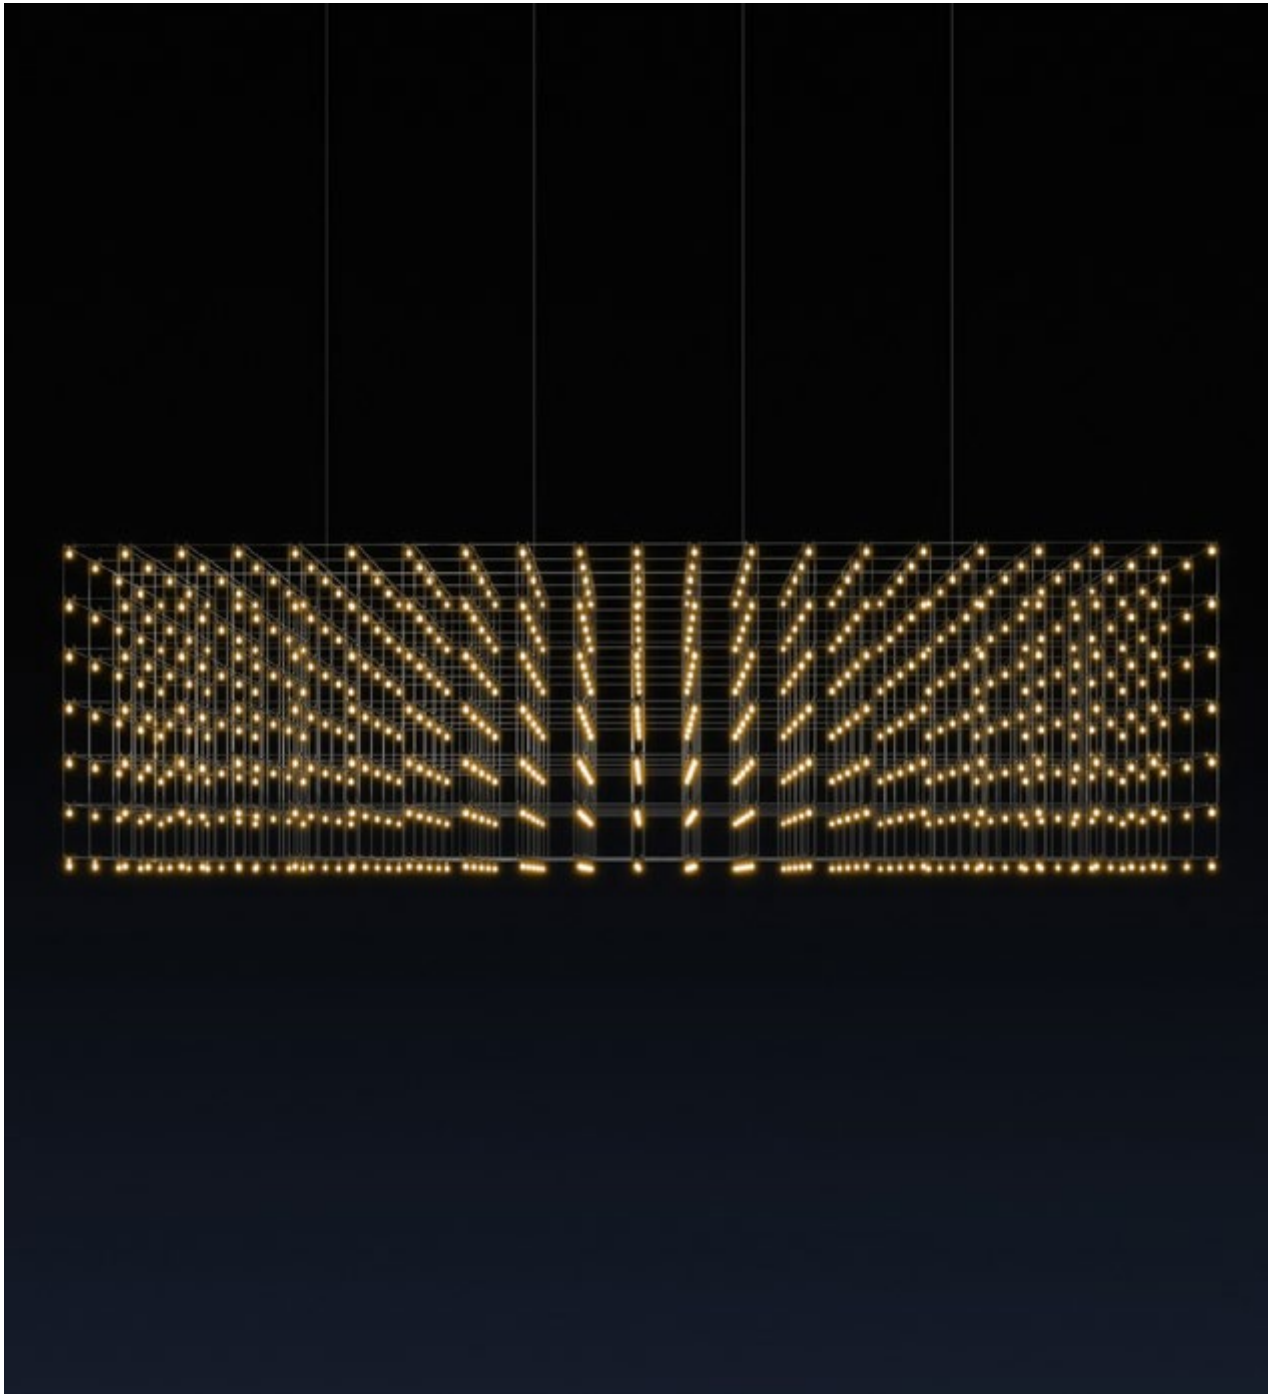

MOLECULE LINE

HOME LIGHT - 2300K
QUALITY LIGHT - SPECTRUM R9>90 / CRI>97Ra
POWER - 60W / IP20 / 220V / CONTROL - NO DIM
WARRANTY - 5 YEARS

FINISHES: 100% STEEL