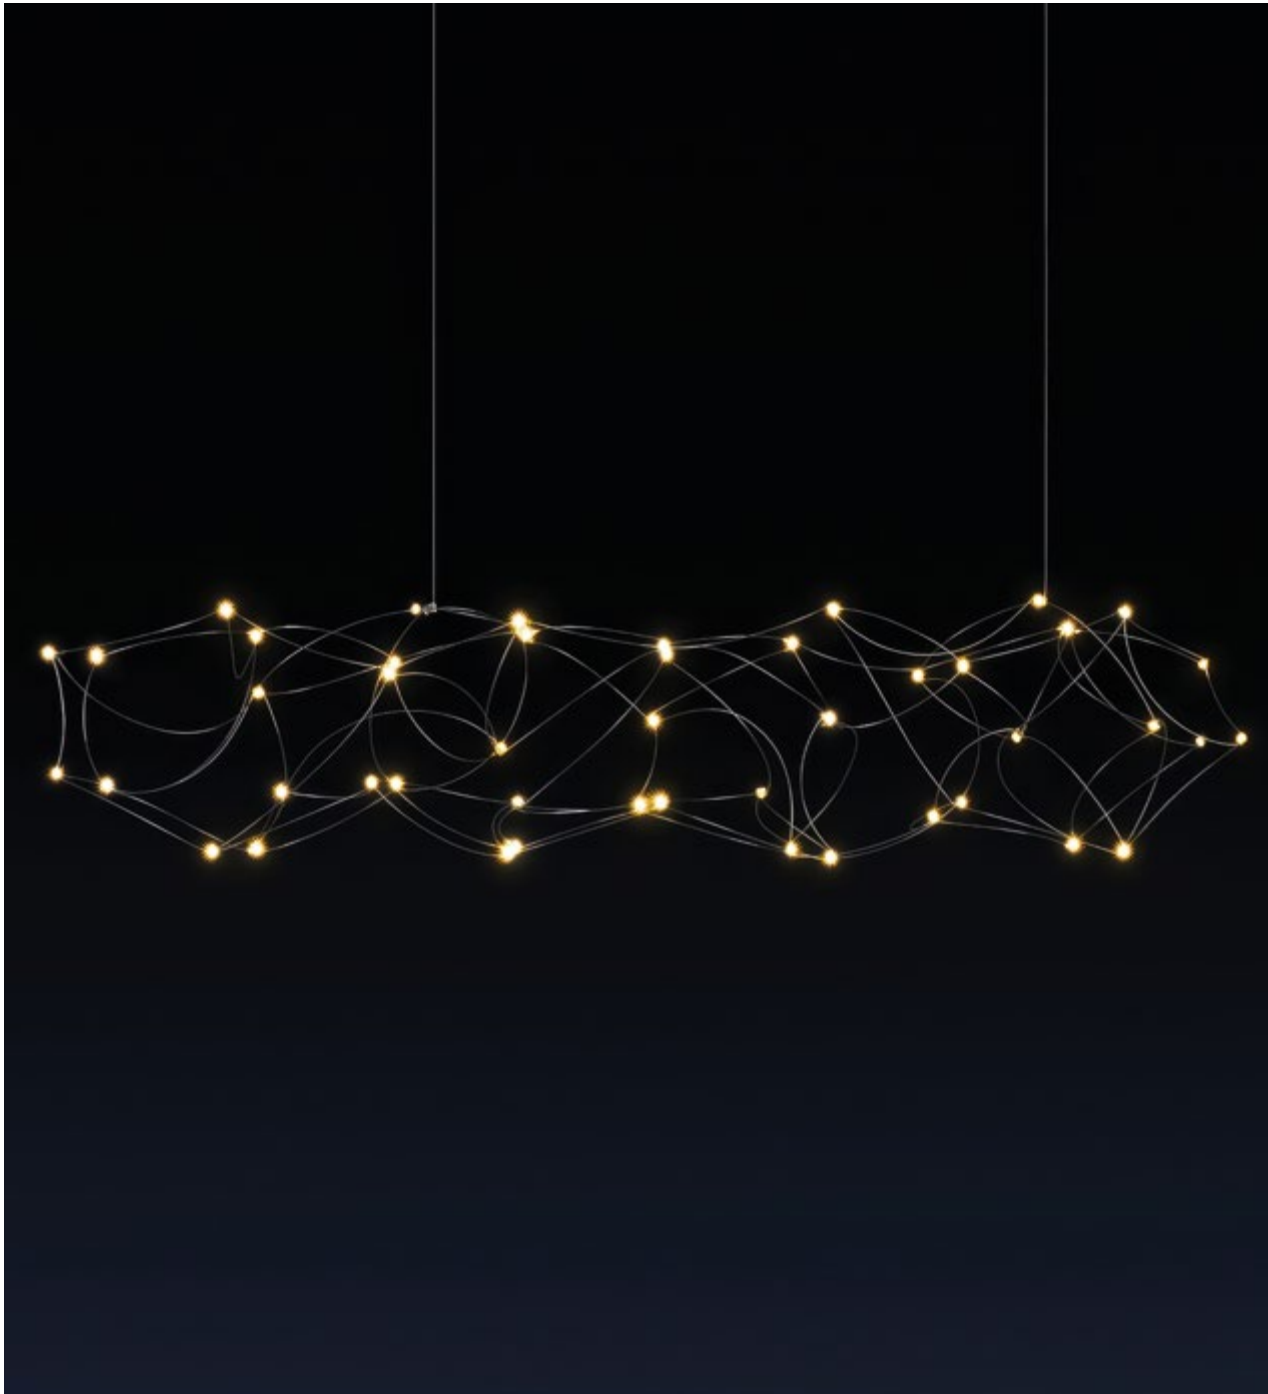

SUPREME STELLAR LINE

HOME LIGHT - 2300K, 3000K

QUALITY LIGHT - SPECTRUM R9>90 / CRI>97Ra

POWER - 14W, 16W / IP20 / 220V / CONTROL - NO DIM

WARRANTY - 5 YEARS

FINISHES: 100% STEEL