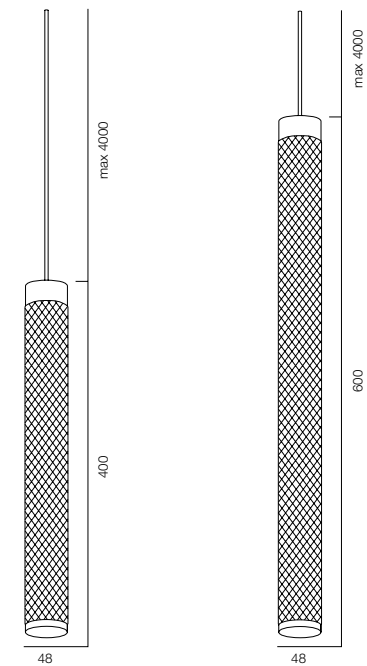

LOCUS PDNT (R48 MESH)

HOME LIGHT - 2700K, 3000K

QUALITY LIGHT - SPECTRUM R9>90 / CRI>97Ra

OPTIC - SPOT / COMFORT - UGR <19

POWER - 6W / IP40 / 220V / CONTROL - NO DIM, DIM 220, DIM DALI

WARRANTY - 5 YEARS

FINISHES: TITAN (gold, black, pink, natural)