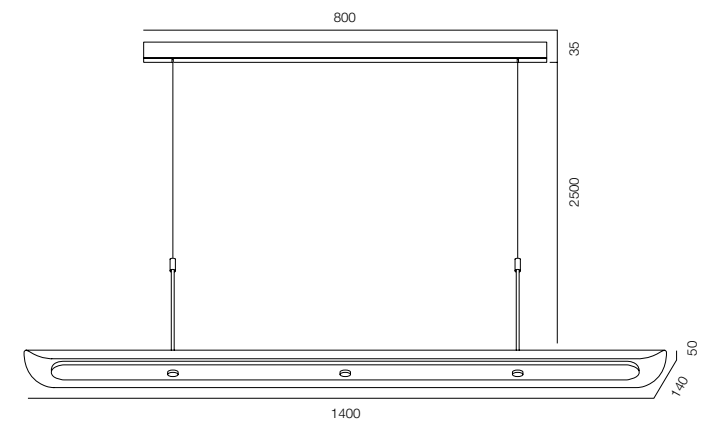

SUSPESO PERFORATO ALEBASTRO

HOME LIGHT - 2700K

QUALITY LIGHT - SPECTRUM R9>90 / CRI>97Ra

POWER - 40W / IP40 / 220V / CONTROL - DIM DALI

WARRANTY - 5 YEARS

FINISHES: STONE NATURAL (peach alabaster)

LIMB PDNT