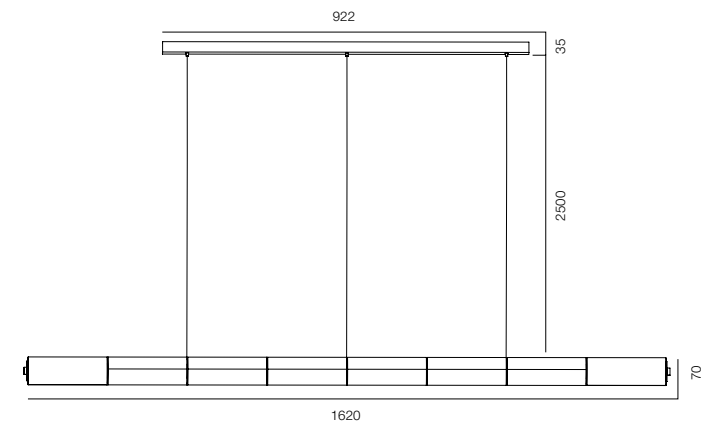

SUSPEO TUBO NERO

HOME LIGHT - 2700K

QUALITY LIGHT - SPECTRUM R9>90 / CRI>97Ra

POWER - 70W / IP40 / 220V / CONTROL - DIM DALI

WARRANTY - 5 YEARS

FINISHES: TITAN BLACK

SUSPEO FOTUBES

HOME LIGHT - 2700K
QUALITY LIGHT - SPECTRUM R9>90 / CRI>97Ra
POWER - 64W, 96W / IP40 / 220V / CONTROL - DIM DALI
WARRANTY - 5 YEARS