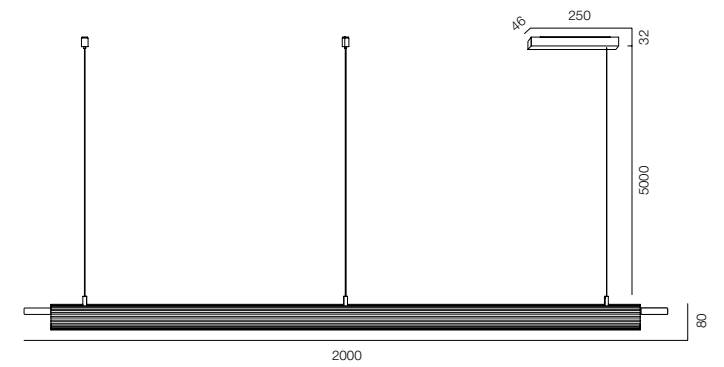

SUSPEO RIPOSO

HOME LIGHT - 2700K

QUALITY LIGHT - SPECTRUM R9>90 / CRI>97Ra

POWER - 28W / IP40 / 220V / CONTROL - DIM DALI

WARRANTY - 5 YEARS

FINISHES: GLASS PURE / PAINT (black)