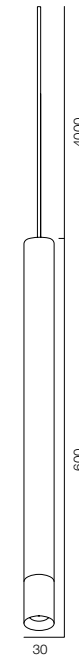

LOCUS ZOOM PDNT

HOME LIGHT - 2200K
QUALITY LIGHT - SPECTRUM R9>90 / CRI>97Ra
OPTIC - ZOOM / COMFORT - UGR <19
POWER - 6W / IP40 / 220V / CONTROL - DIM DALI
WARRANTY - 5 YEARS

FINISHES: PAINT (black) / TITAN (gold, black)