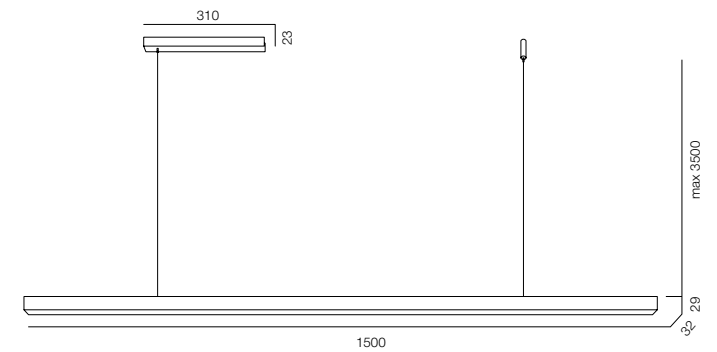

STRIPLINE PDNT (SOFT)

HOME LIGHT - 3000K
QUALITY LIGHT - SPECTRUM R9>90 / CRI>97Ra
FLOOD / COMFORT - UGR <19
POWER - 12W / IP40 / 220V / CONTROL - NO DIM
WARRANTY - 5 YEARS

FINISHES: PAINT (black)