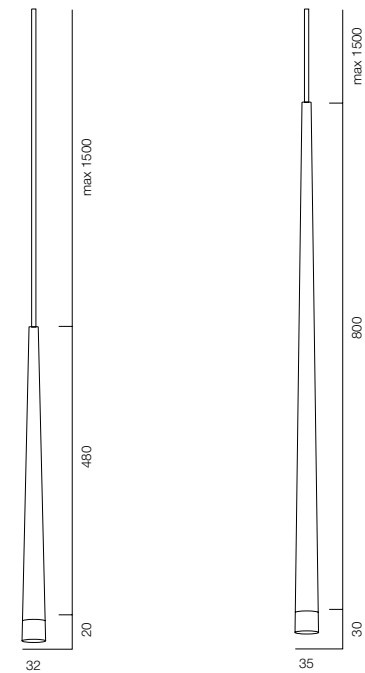

CONOOS PDNT (ALABASTRO)

HOME LIGHT - 2700K
QUALITY LIGHT - SPECTRUM R9>90 / CRI>97Ra
POWER - 6W / IP40 / 220V / CONTROL - DIM 220
WARRANTY - 5 YEARS

FINISHES: STONE NATURAL (peach alabaster)
PAINT (black) / 100% BRASS (gold)