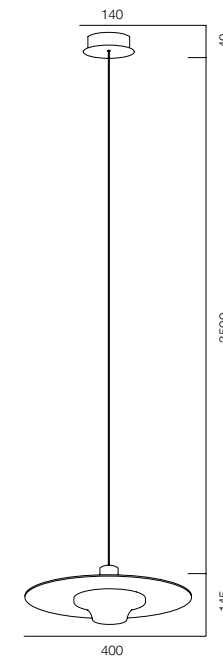

SUSPEO DISCO ALABASTRO

HOME LIGHT - 2700K

QUALITY LIGHT - SPECTRUM R9>90 / CRI>97Ra

POWER - 10W / IP40 / 220V / CONTROL - DIM DALI

WARRANTY - 5 YEARS

FINISHES: STONE NATURAL (peach alabaster) / GLASS DARK

FREELIGHT PDNT STITCH