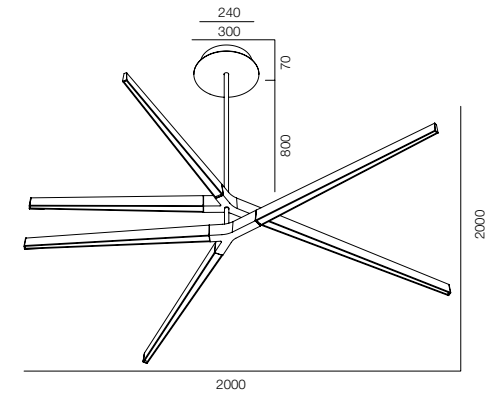

SUPERSTAR DUO

HOME LIGHT - 2700K

QUALITY LIGHT - SPECTRUM R9>90 / CRI>97Ra

POWER - 120W, 180W / IP40 / 220V / CONTROL - DIM DALI

WARRANTY - 5 YEARS

FINISHES: DARK BRASS