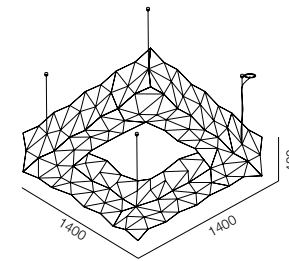

FINISHES: 100% STEEL

SUPREME SOZVEZDIE SQR

HOME LIGHT - 2300K, 3000K

QUALITY LIGHT - SPECTRUM R9>90 / CRI>97Ra

POWER - 40W, 48W, 56W, 60W / IP20 / 220V / CONTROL - NO DIM

WARRANTY - 5 YEARS

FINISHES: 100% STEEL