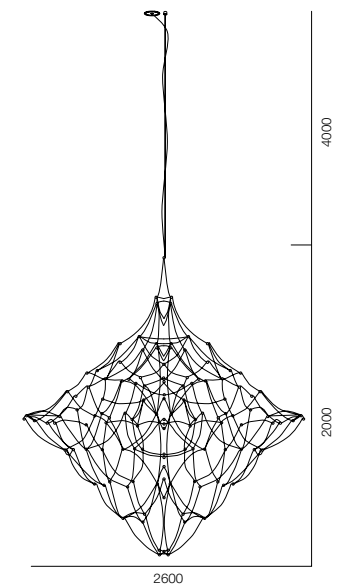

SUPER CAMELOT XL

HOME LIGHT - 2300K, 3000K

QUALITY LIGHT - SPECTRUM R9>90 / CRI>97Ra

POWER - 30W, 35W / IP20 / 220V / CONTROL - NO DIM

WARRANTY - 5 YEARS

FINISHES: 100% STEEL