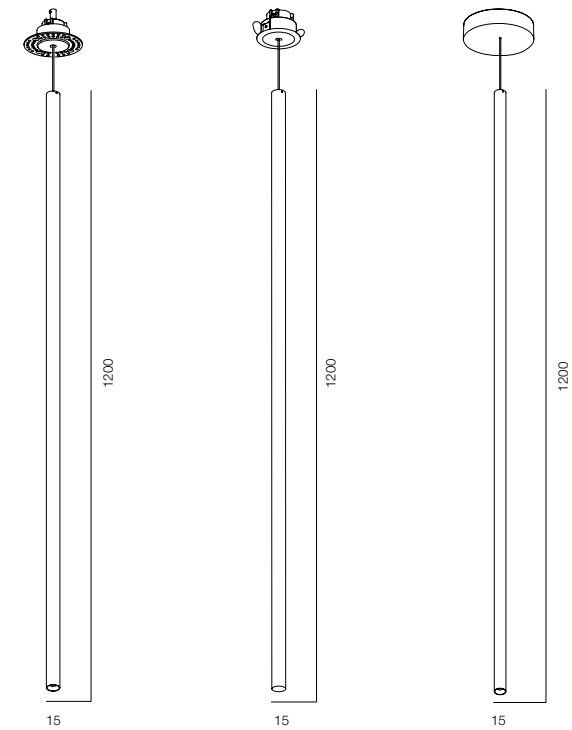

LOCUS LONG PDNT 15

HOME LIGHT - 3000K
QUALITY LIGHT - SPECTRUM R9>90 / CRI>97Ra
OPTIC - MEDIUM / COMFORT - UGR <19
POWER - 2W / IP40 / 220V / CONTROL - NO DIM, DIM 220
WARRANTY - 5 YEARS

FINISHES: PAINT (white, black) / 100% BRASS (gold) / 100% COPPER