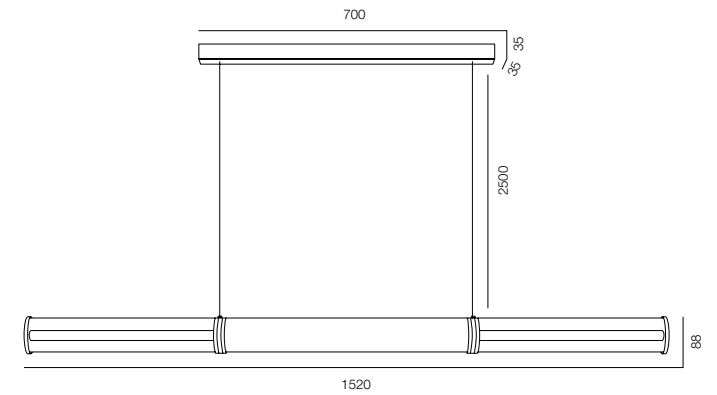

FINISHES: STONE NATURAL (peach alabaster)

SUSPEO SIGARO

HOME LIGHT - 2700K

QUALITY LIGHT - SPECTRUM R9>90 / CRI>97Ra

POWER - 45W / IP40 / 220V / CONTROL - DIM DALI

WARRANTY - 5 YEARS

FINISHES: STONE NATURAL (peach alabaster) / GLASS DARK