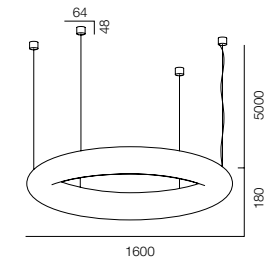

QUARTZ CRYSTAL RING

HOME LIGHT - 3000K
QUALITY LIGHT - SPECTRUM R9>90 / CRI>97Ra
POWER - 240W / IP40 / 220V / CONTROL - DIM DALI
WARRANTY - 5 YEARS

FINISHES: QUARTZ NATURAL / PAINT (black)