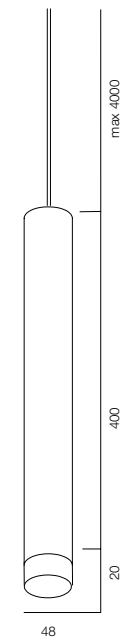

LOCUS PDNT (R48 ALABASTER)

HOME LIGHT - 2700K, 3000K

QUALITY LIGHT - SPECTRUM R9>90 / CRI>97Ra

POWER - 6W / IP40 / 220V / CONTROL - NO DIM, DIM 220, DIM DALI

WARRANTY - 5 YEARS

FINISHES: STONE NATURAL (peach alabaster)

PAINT (white, black) / 100% BRASS (gold, black, pink, platinum)