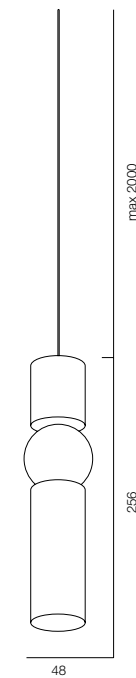

GEORG PDNT

HOME LIGHT - 2700K

QUALITY LIGHT - SPECTRUM R9>90 / CRI>97Ra

OPTIC - MEDIUM / COMFORT - UGR <19

POWER - 5W / IP40 / 220V / CONTROL - NO DIM, DIM 220, DIM DALI

WARRANTY - 5 YEARS

FINISHES: PAINT (white, black) / 100% BRASS (gold, black)