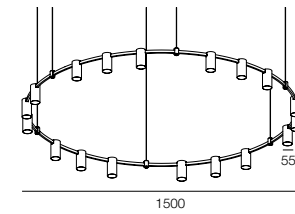

AUROOM ROUND LOCUS

HOME LIGHT - 2700K

QUALITY LIGHT - SPECTRUM R9>90 / CRI>97Ra

POWER - 100W, 160W, 180W, 240W, 360W

IP40 / 220V / CONTROL - DIM DALI

WARRANTY - 5 YEARS

FINISHES: 100% BRASS (gold, black)