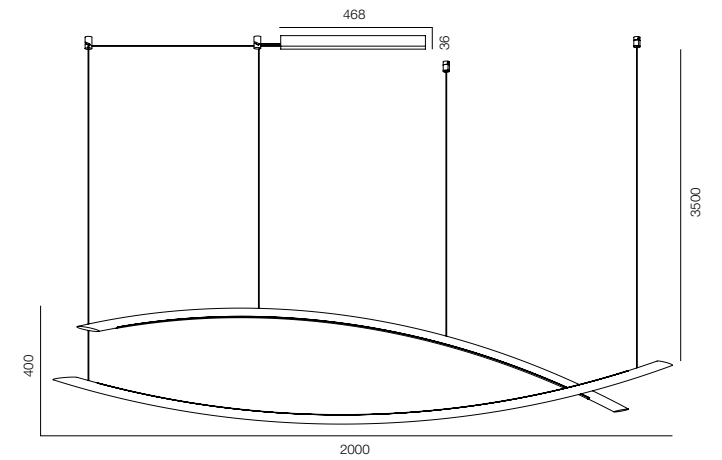

HOME LIGHT - 2700K

QUALITY LIGHT - SPECTRUM R9>90 / CRI>97Ra

POWER - 60W / IP40 / 220V / CONTROL - NO DIM

WARRANTY - 5 YEARS

FINISHES: DARK BRASS

SUSPEO RIPOSO

HOME LIGHT - 2700K

QUALITY LIGHT - SPECTRUM R9>90 / CRI>97Ra