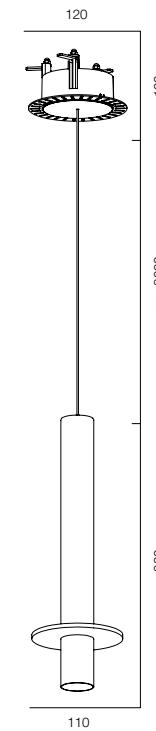

SUSPESSO CANDELA

HOME LIGHT - 2700K

QUALITY LIGHT - SPECTRUM R9>90 / CRI>97Ra

POWER - 6W / IP40 / 220V / CONTROL - DIM DALI

WARRANTY - 5 YEARS

FINISHES: STONE NATURAL (peach alabaster)