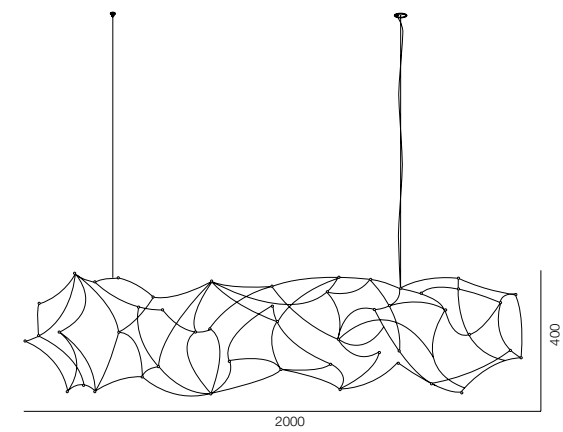

SUPREME STELLAR LINE

HOME LIGHT - 2300K, 3000K

QUALITY LIGHT - SPECTRUM R9>90 / CRI>97Ra

POWER - 14W, 16W / IP20 / 220V / CONTROL - NO DIM

WARRANTY - 5 YEARS

FINISHES: 100% STEEL