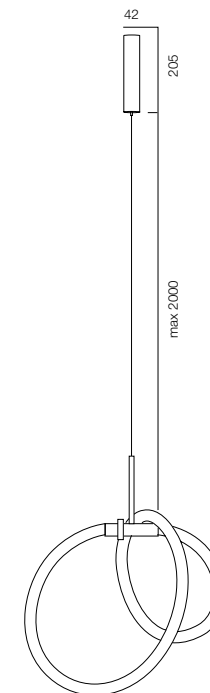

FREELIGHT PDNT STITCH

HOME LIGHT - 2700K

QUALITY LIGHT - SPECTRUM R9>90 / CRI>97Ra

POWER - 28W / IP40 / 48V / CONTROL - NO DIM, DIM DALI

WARRANTY - 5 YEARS

FINISHES: 100% BRASS (gold, black)