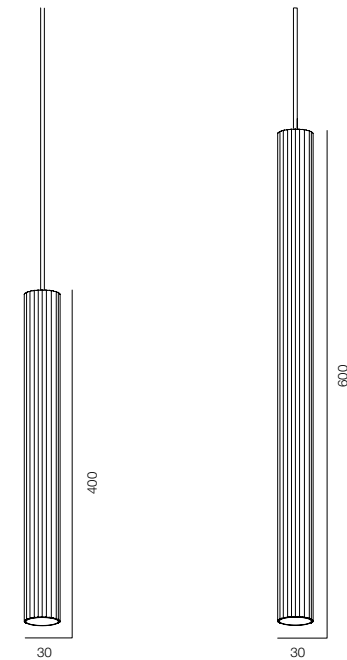

WAVE PDNT (R30)

HOME LIGHT - 2200K, 2700K

QUALITY LIGHT - SPECTRUM R9>90 / CRI>97Ra

OPTIC - SPOT / COMFORT - UGR <19

POWER - 6W / IP40 / 220V, 48V / CONTROL - NO DIM, DIM 220

WARRANTY - 5 YEARS

FINISHES: TITAN (gold, black)