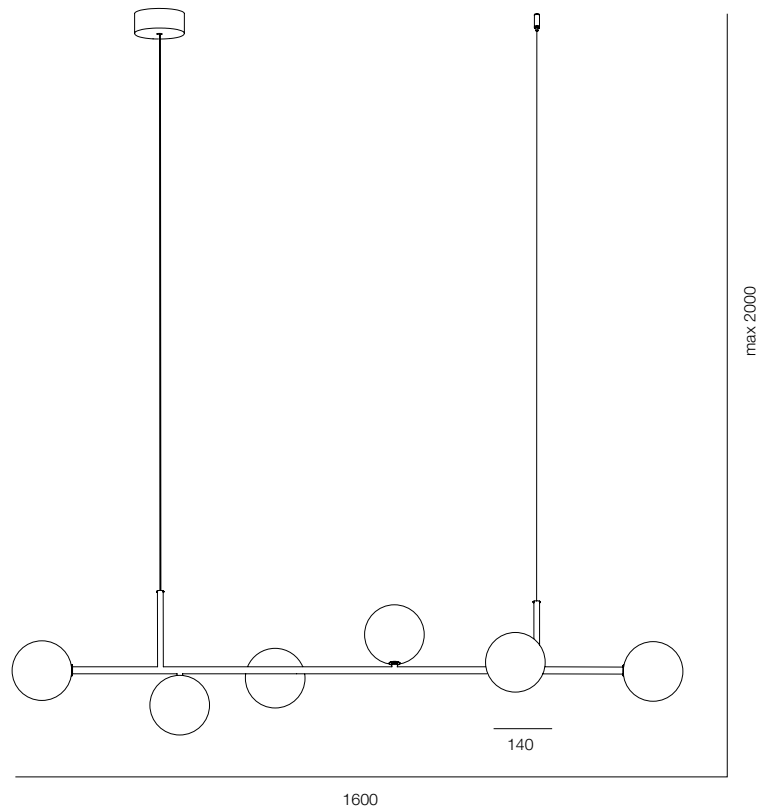

SHARM STICK H 1600

SHARM STICK HORIZON

POWER - 24W / FLOOD / CCT - 2700K / CRI>97Ra (R9>90) / COMFORT - UGR <19 / IP40 / 220V (driver included) / CONTROL - DIM DALI / WARRANTY - 5 YEARS

FINISHES: 100% BRASS (gold, black)