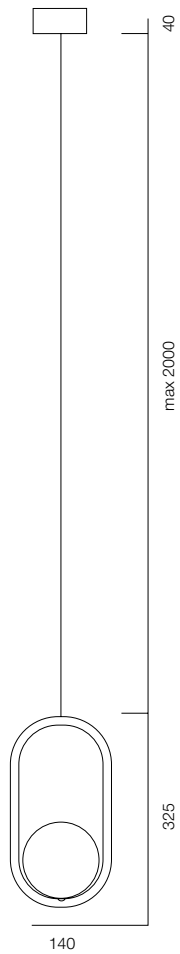

SHARM PDNT OVAL 320