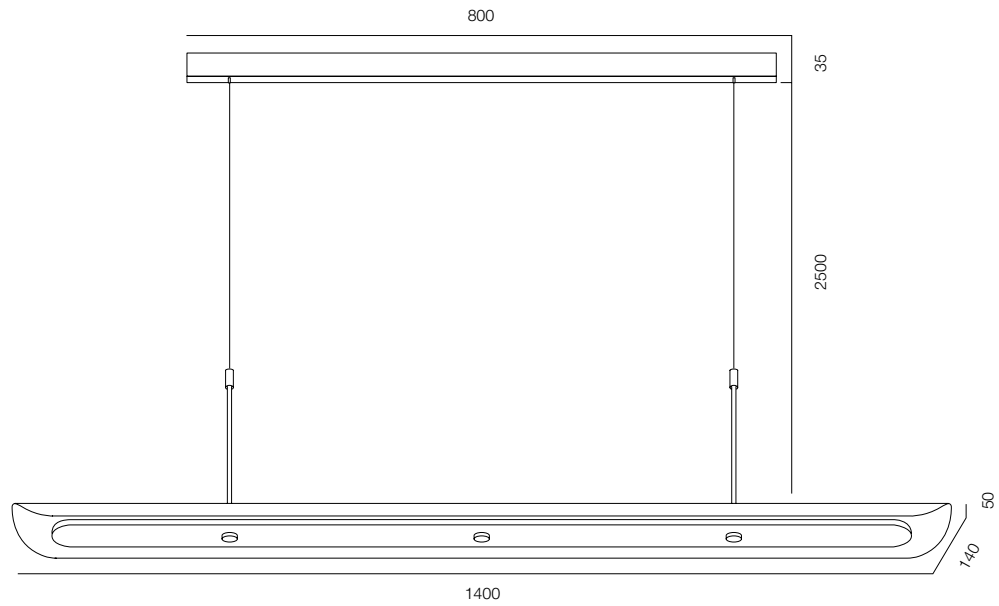

SUSPEO SIGARO 45W

SUSPEO SIGARO

POWER - 45W / FLOOD / CCT - 2700K / CRI>97Ra (R9>90) / COMFORT - UGR <19 /
IP40 / 220V (driver included) / CONTROL - DIM DALI / WARRANTY - 5 YEARS

FINISHES: NATURAL STONE - PINK ALABASTER (SPAIN) / GLASS DARK