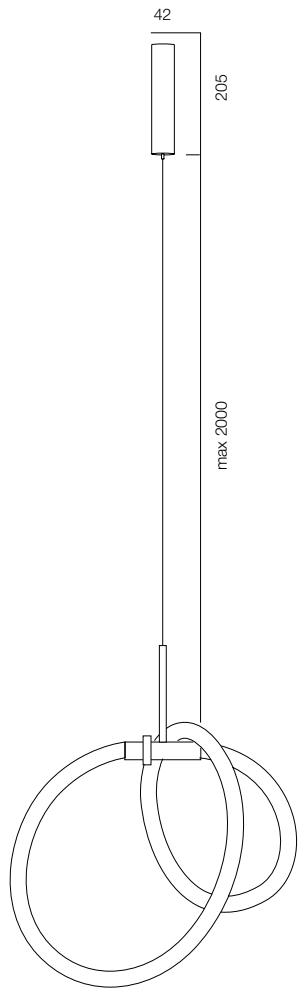

FINISHES: NATURAL STONE - PINK ALABASTER (SPAIN) / GLASS DARK

FREELIGHT PDNT STITCH 28W

FREELIGHT PDNT STITCH

POWER - 28W / FLOOD / CCT - 2700K / CRI>97 Ra (R9>90) /
IP40 / 48V (driver included) / CONTROL - NO DIM, DIM DALI / WARRANTY - 5 YEARS