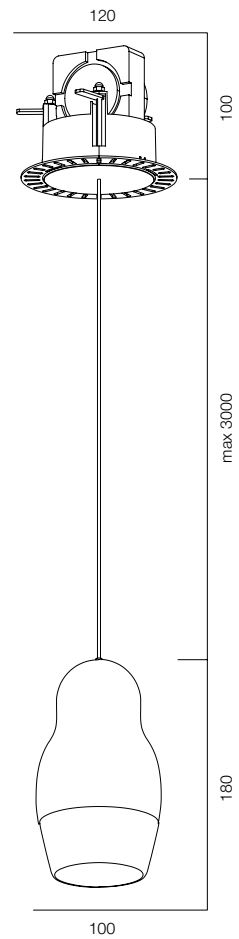

MATRĚSHKA PDNT GLASS 180

MATRĚSHKA PDNT (GLASS)

POWER - 8W, 12W / OPTIC - WIDE / CCT - 2200K / CRI>97Ra (R9>90) / COMFORT - UGR <19 /
IP40 / 220V (driver included) / CONTROL - DIM DALI / WARRANTY - 5 YEARS

FINISHES: GLASS DARK / TITAN (natural)