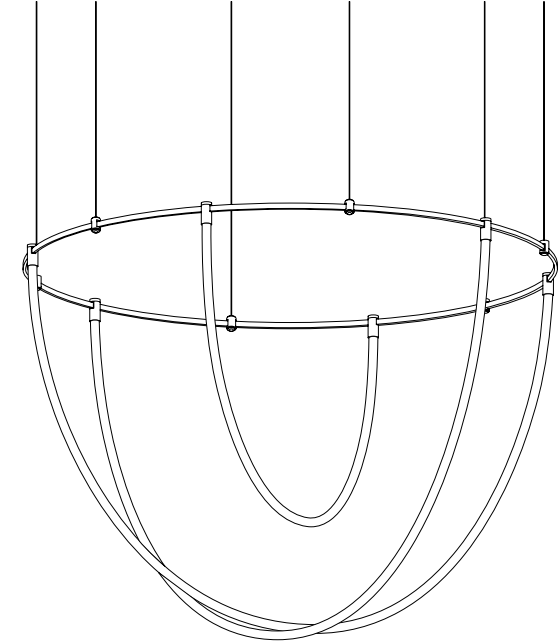

1500

AUROOM ROUND FREELIGHT 110W 1500

AUROOM ROUND FREELIGHT

POWER - 65W, 98W, 110W / FLOOD / CCT - 2700K / CRI>97 Ra (R9>90) / COMFORT - UGR <19 / IP40 / 220V (driver included) / CONTROL - DIM DALI / WARRANTY - 5 YEARS

FINISHES: 100% BRASS (gold)