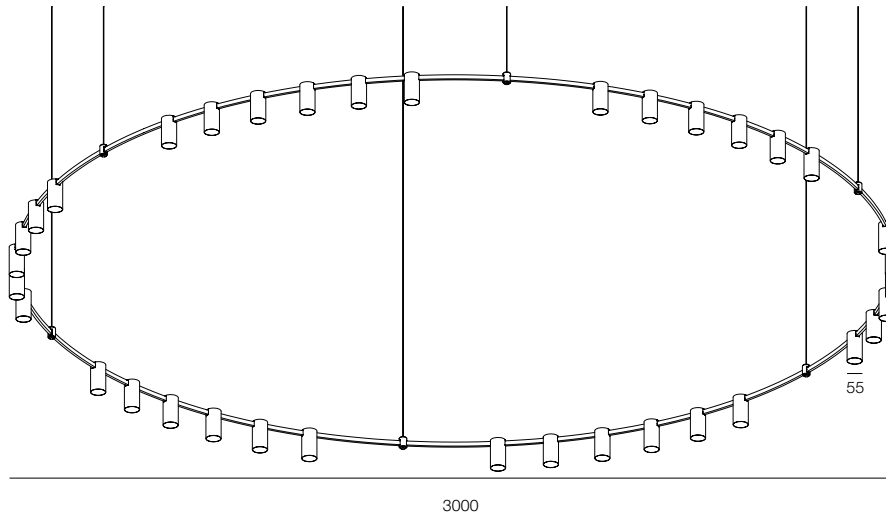

FINISHES: 100% BRASS (gold)

AUROOM ROUND LOCUS 88

AUROOM ROUND LOCUS 120

AUROOM ROUND LOCUS 150

AUROOM ROUND LOCUS 180

AUROOM ROUND LOCUS 300

AUROOM ROUND LOCUS

POWER - 100W, 160W, 180W, 240W, 360W / FLOOD / CCT - 2700K / CRI>97 Ra (R9>90) / COMFORT - UGR <19 / IP40 / 220V (driver included) / CONTROL - DIM DALI / WARRANTY - 5 YEARS