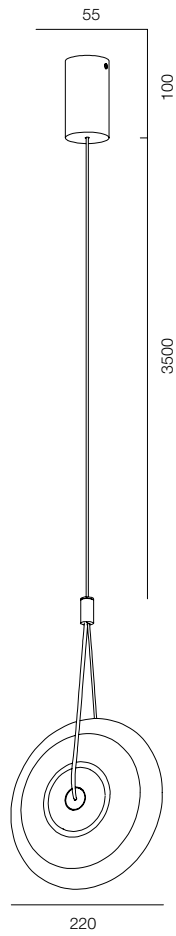

SUSPEO LAMINA CRISTALLO 220