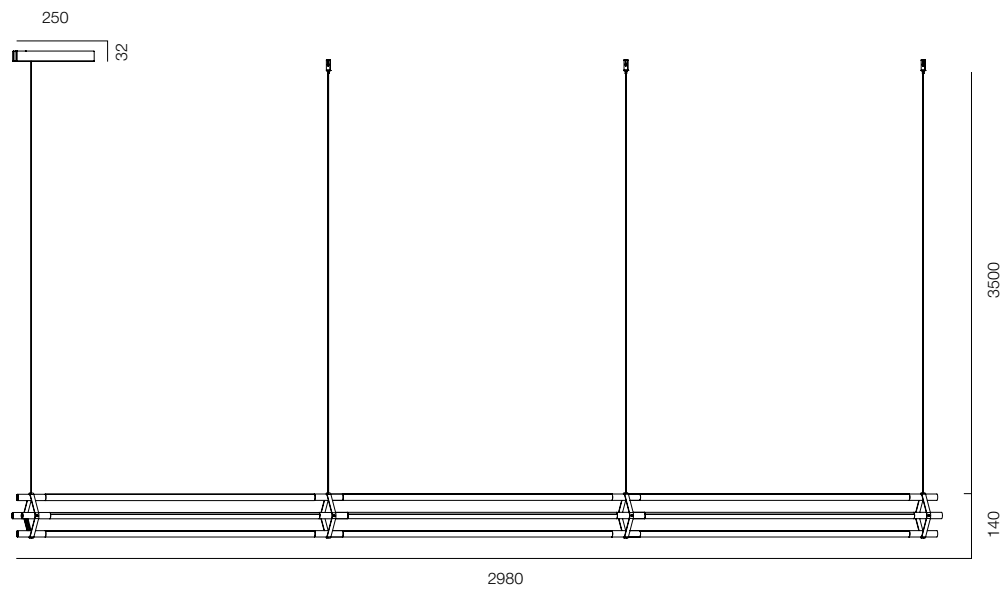

SUSPESO FOTUBES 96W

SUSPESO FOTUBES

POWER - 64W, 96W / FLOOD / CCT - 2700K / CRI>97Ra (R9>90) / COMFORT - UGR <19 / IP40 / 220V (driver included) / CONTROL - DIM DALI / WARRANTY - 5 YEARS

FINISHES: TITAN GOLD