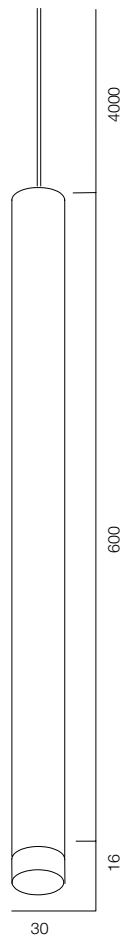

LOCUS PDNT R30 ALABASTRO 600

LOCUS PDNT (R30 ALABASTRO)

POWER - 6W / OPTIC - SPOT / CCT - 2200K, 2700K / CRI>97 Ra (R9>90) / COMFORT - UGR <19 /
IP40 / 220V, 48V (driver included) / CONTROL - NO DIM, DIM 220 / WARRANTY - 5 YEARS

FINISHES: NATURAL STONE - PINK ALABASTER (SPAIN) / PAINT (white, black) / TITAN (gold, black) / 100% BRASS (gold, black, pink, platinum)