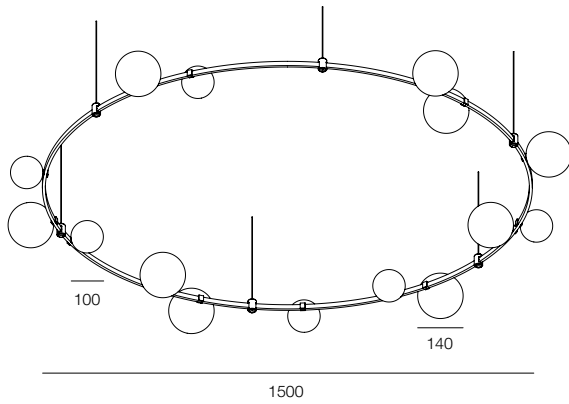

FINISHES: TITAN (gold, black) / NATURAL STONE - PINK ALABASTER (SPAIN) / CRYSTAL PURE / GLASS PURE

AUROOM ROUND BUBBLE 88

AUROOM ROUND BUBBLE 120

AUROOM ROUND BUBBLE 150

AUROOM ROUND BUBBLE 180

AUROOM ROUND BUBBLE