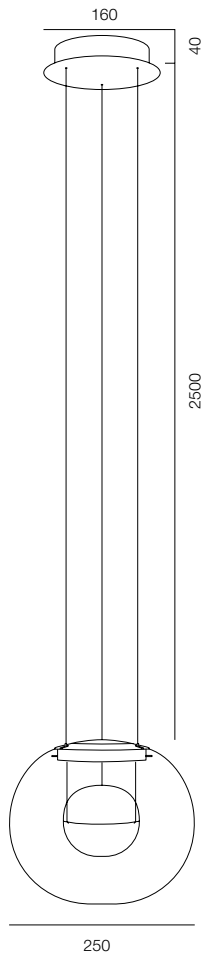

SUSPEO DOUBLE BUBBLE ALABASTRO 250