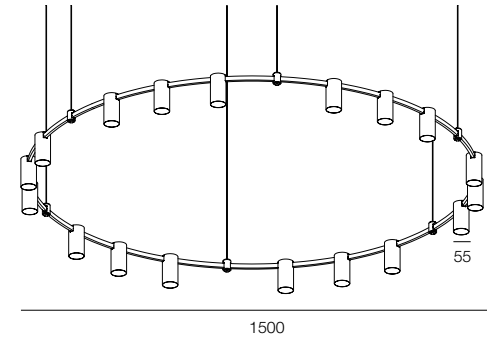

AUROOM ROUND LOCUS 150