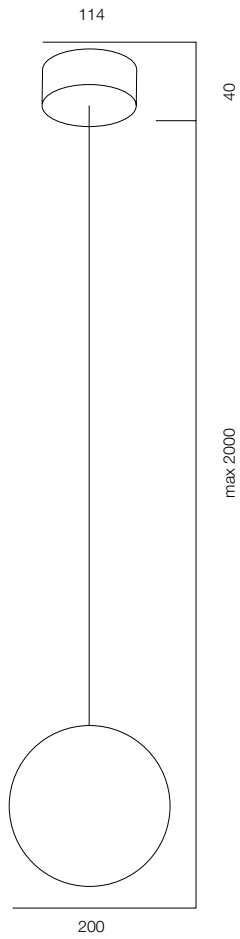

SHAR PDNT SOFT 200 C

SHAR PDNT (SOFT)

POWER - 4W / FLOOD / CCT - 2700K, 3000K / CRI>97Ra (R9>90) / COMFORT - UGR <19 /
IP40 / 220V (driver included) / CONTROL - NO DIM, DIM DALI / WARRANTY - 5 YEARS

FINISHES: PAINT (white, black) / 100% BRASS (gold, black)