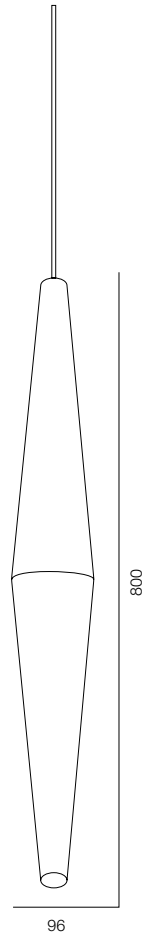

CONUS-O PDNT 6W