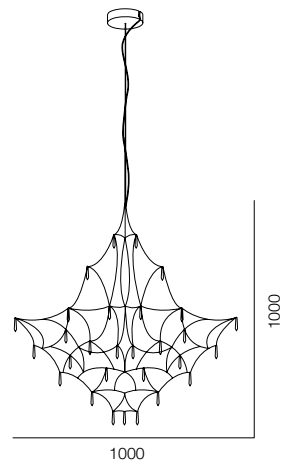

SUPREME CAMELOT 100