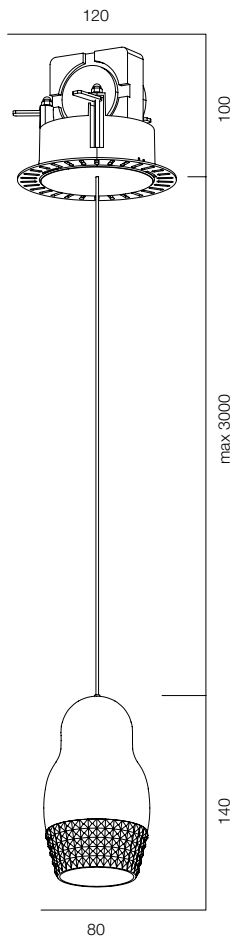

MATRĚSHKA PDNT CRYSTAL 140