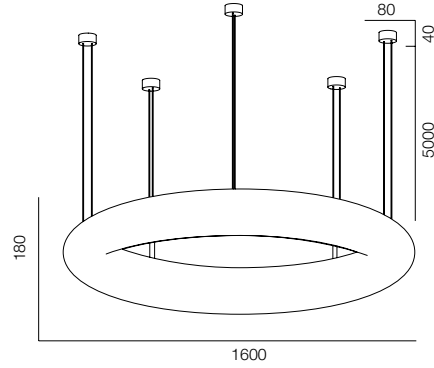

QUARTZ CRYSTAL RING 160