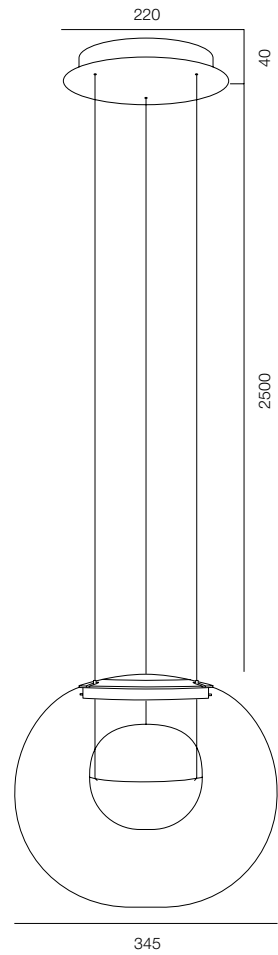

SUSPEO DOUBLE BUBBLE ALABASTRO 345

SUSPEO DOUBLE BUBBLE ALABASTRO

POWER - 6W, 12W / FLOOD / CCT - 2700K / CRI>97 Ra (R9>90) /
IP40 / 220V (driver included) / CONTROL - DIM DALI / WARRANTY - 5 YEARS

FINISHES: NATURAL STONE - PINK ALABASTER (SPAIN) / GLASS DARK