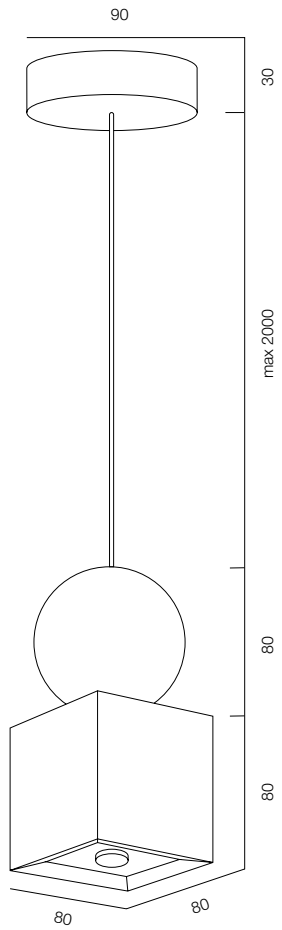

QBIQ PDNT 80

QBIQ PDNT

POWER - 8W / FLOOD / CCT - 2700K / CRI>97Ra (R9>90) / COMFORT - UGR <19 /
IP40 / 220V (driver included) / CONTROL - DIM 220 / WARRANTY - 5 YEARS

FINISHES: PAINT (white, black) / TITAN (gold)