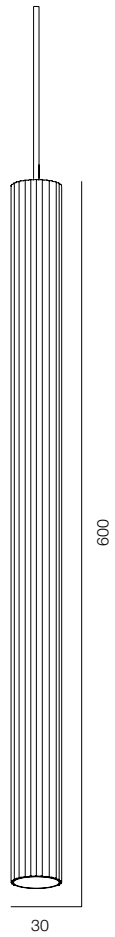

WAVE PDNT R30 600

WAVE PDNT (R30)

POWER - 6W / OPTIC - SPOT / CCT - 2200K, 2700K / CRI>97Ra (R9>90) / COMFORT - UGR <19 / IP40 / 220V, 48V (driver included) / CONTROL - NO DIM, DIM 220 / WARRANTY - 5 YEARS

FINISHES: TITAN (gold, black)