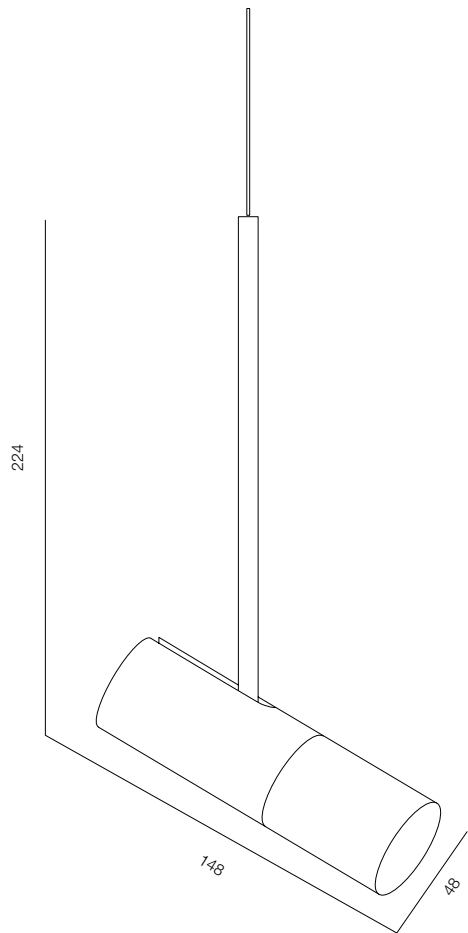

LOCUS VICTORIA PDNT 48

LOCUS VICTORIA PDNT

POWER - 6W / OPTIC - ZOOM / CCT - 2200K / CRI>97Ra (R9>90) / COMFORT - UGR <19 /
IP40 / 220V (driver included) / CONTROL - NO DIM, DIM 220 / WARRANTY - 5 YEARS

FINISHES: TITAN (gold, black) / 100% BRASS (gold, black, platinum)