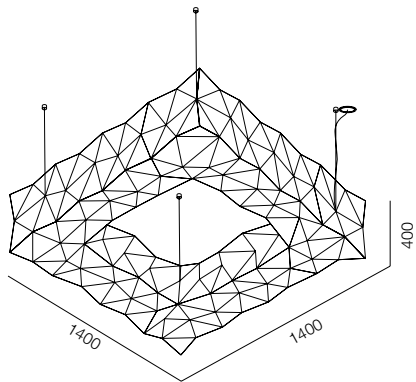

SUPREME SOZVEZDIE SQR 140