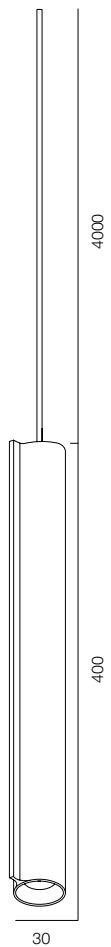

LOCUS PDNT R30 SKIN 400