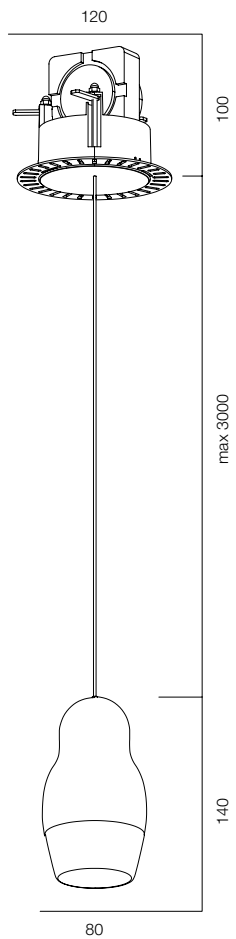

MATRĚSHKA PDNT GLASS 140