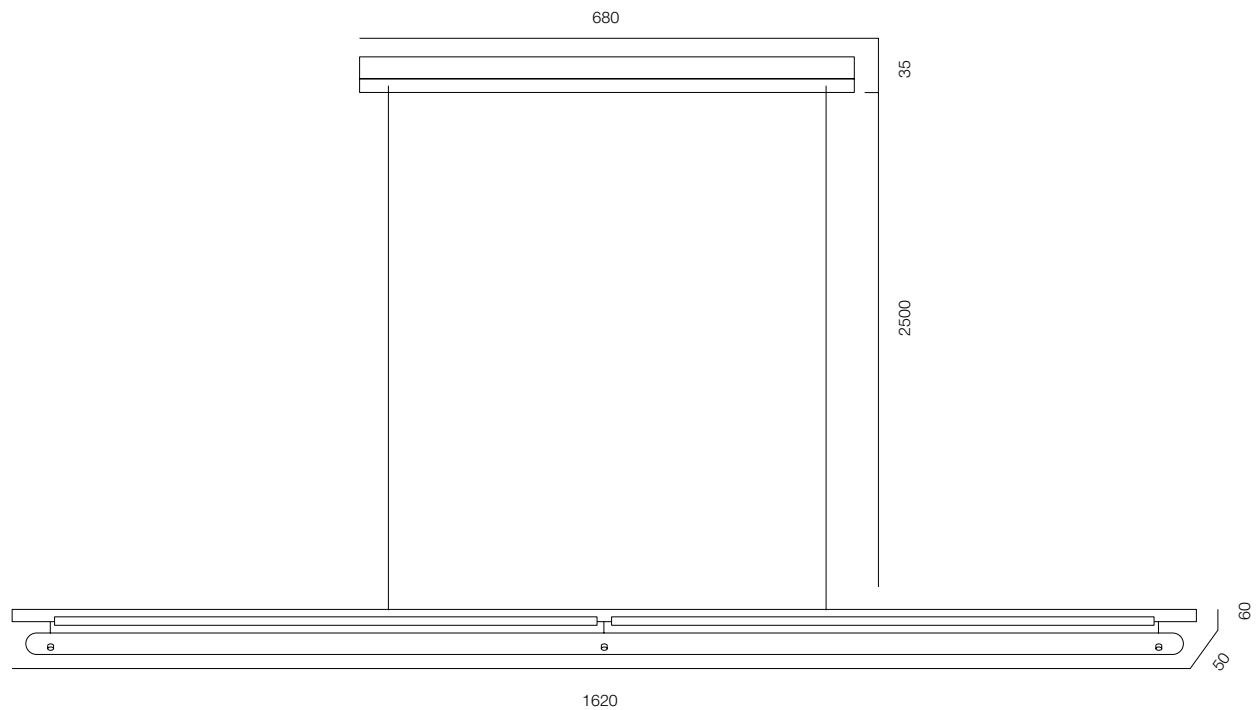

SUSPESO MINUTTO 30W

SUSPESO MINUTTO

POWER - 30W / FLOOD / CCT - 2700K / CRI>97Ra (R9>90) / COMFORT - UGR <19 /
IP40 / 220V (driver included) / CONTROL - DIM DALI / WARRANTY - 5 YEARS

FINISHES: PAINT (black)