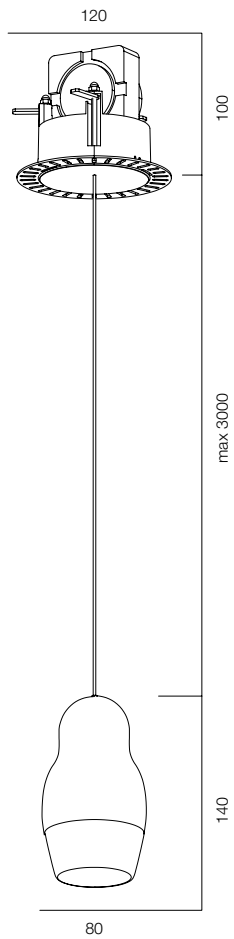

MATRĚSHKA PDNT 140