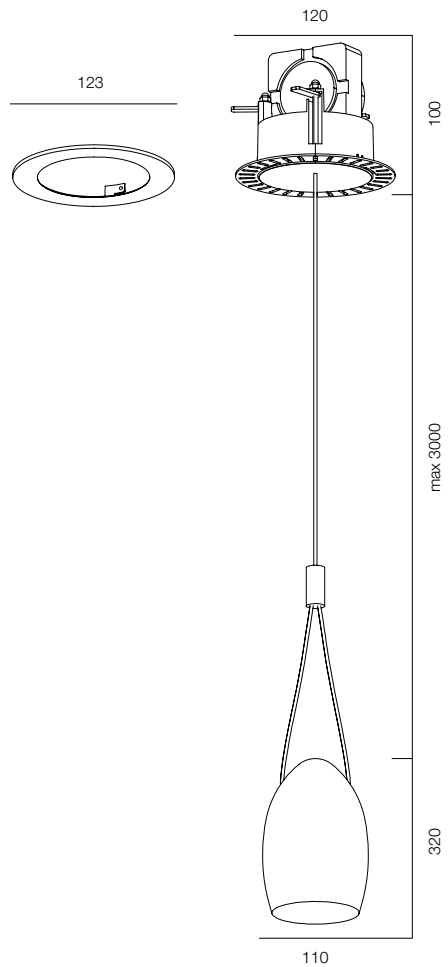

SUSPESO COCCOCO 320

SUSPESO COCCOCO

POWER - 10W / FLOOD / CCT - 2200K / CRI>97Ra (R9>90) / COMFORT - UGR <19 /
IP40 / 220V (driver included) / CONTROL - DIM DALI / WARRANTY - 5 YEARS

FINISHES: PATINA BRASS / PATINA BRASS