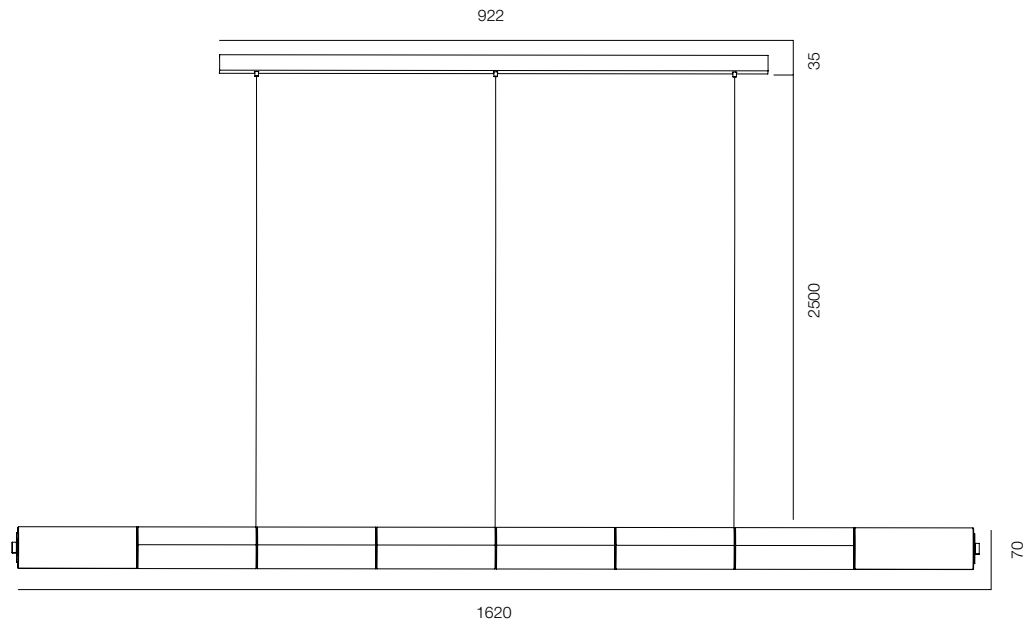

SUSPESO TUBO NERO 70W

SUSPESO TUBO NERO

POWER - 70W / FLOOD / CCT - 2700K / CRI>97Ra (R9>90) / COMFORT - UGR <19 /
IP40 / 220V (driver included) / CONTROL - DIM DALI / WARRANTY - 5 YEARS

FINISHES: TITAN BLACK