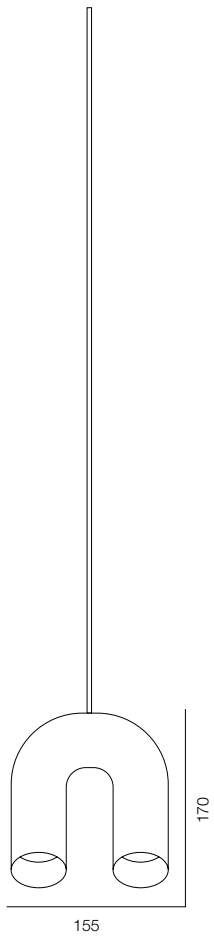

BEND PDNT 18W