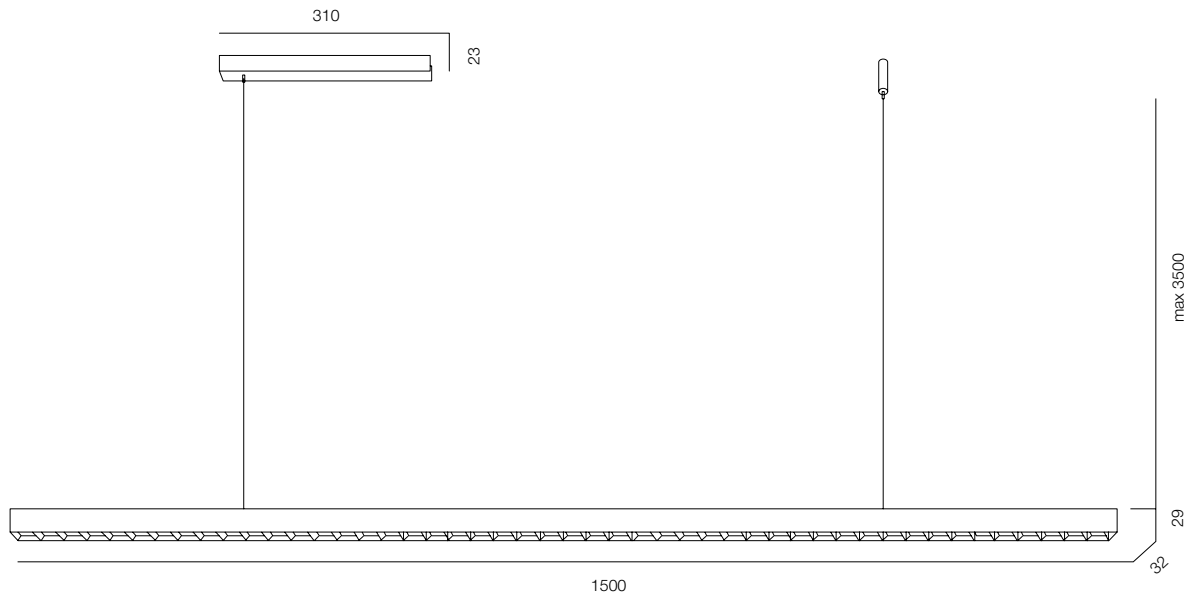

STRIPLINE PDNT DIRECT 150

STRIPLINE PDNT (DIRECT)

POWER - 12W / OPTIC - MEDIUM / CCT - 3000K / CRI>97Ra (R9>90) / COMFORT - UGR <19 / IP40 / 220V (driver included) / CONTROL - NO DIM / WARRANTY - 5 YEARS

FINISHES: PAINT (black)