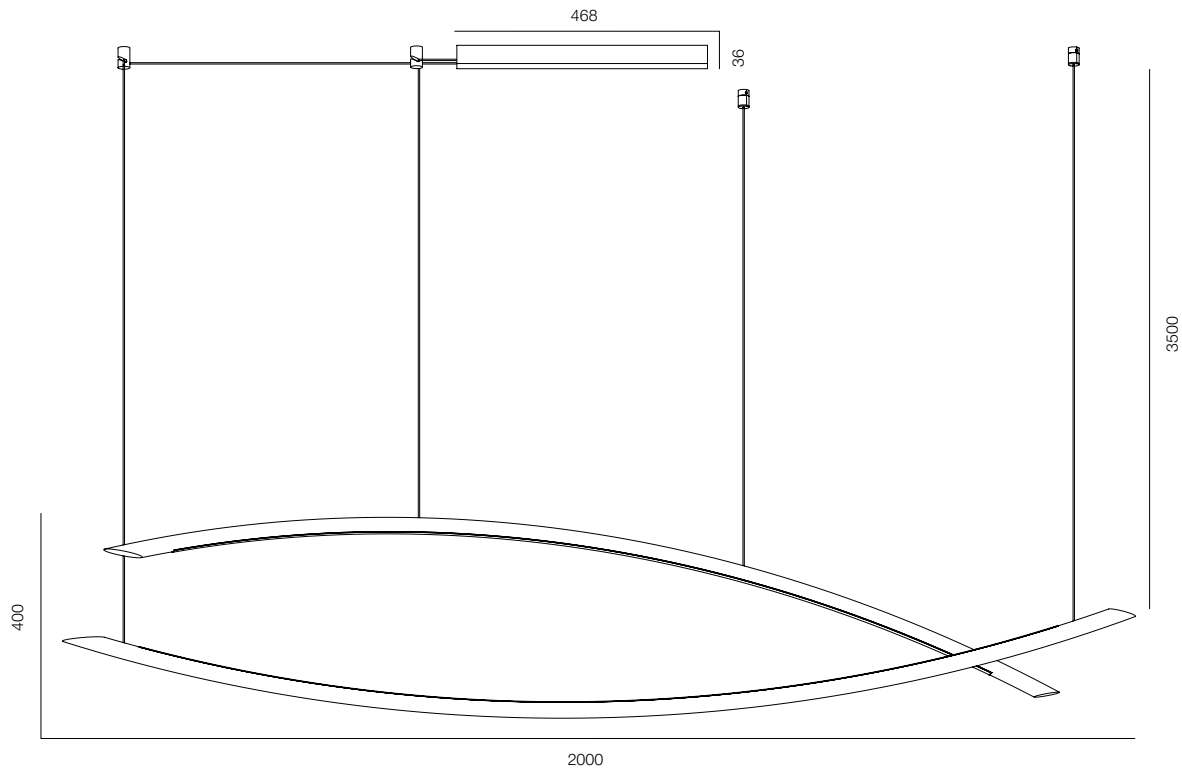

SUSPEO DOUBLE KATANA 200

SUSPEO DOUBLE KATANA

POWER - 60W / FLOOD / CCT - 2700K / CRI>97Ra (R9>90) / COMFORT - UGR <19 / IP40 / 220V (driver included) / CONTROL - NO DIM / WARRANTY - 5 YEARS

FINISHES: PATINA BRASS