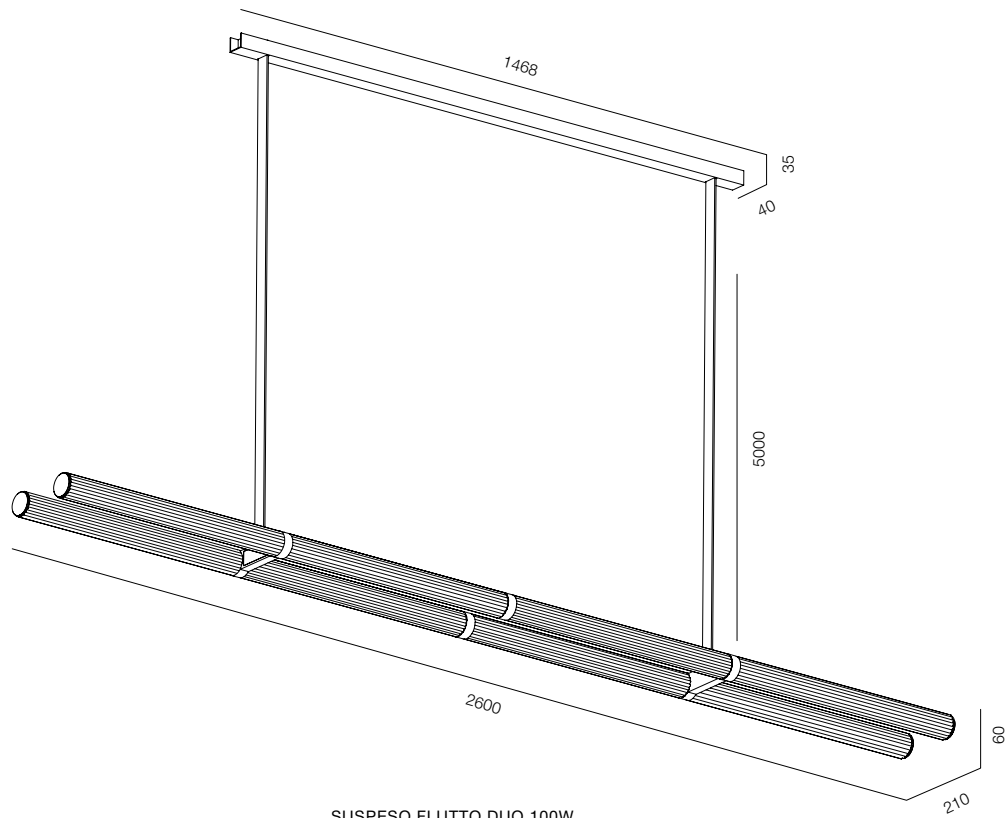

SUSPEO FLUTTO DUO 100W

SUSPEO FLUTTO DUO

POWER - 100W / FLOOD / CCT - 2700K / CRI>97Ra (R9>90) / COMFORT - UGR <19 /
IP40 / 220V (driver included) / CONTROL - DIM DALI / WARRANTY - 5 YEARS

FINISHES: GLASS PURE / TITAN (black)