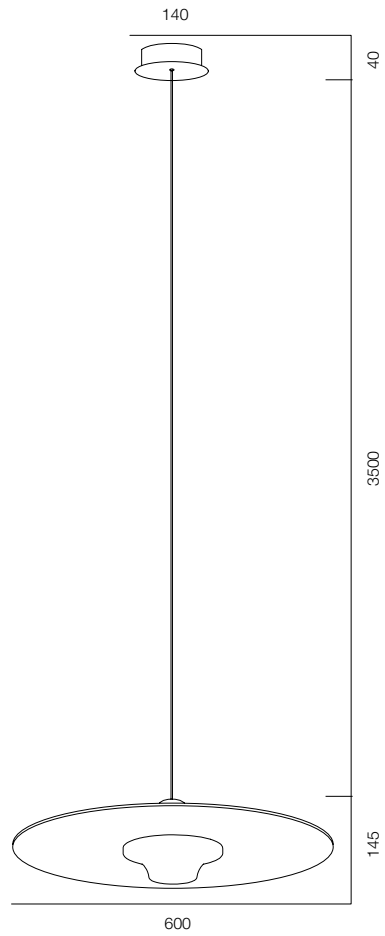

SUSPEO DISCO ALABASTRO 600

SUSPEO DISCO ALABASTRO

POWER - 10W / FLOOD / CCT - 2700K / CRI>97 Ra (R9>90) /
IP40 / 220V (driver included) / CONTROL - DIM DALI / WARRANTY - 5 YEARS

FINISHES: NATURAL STONE - PINK ALABASTER (SPAIN) / GLASS DARK