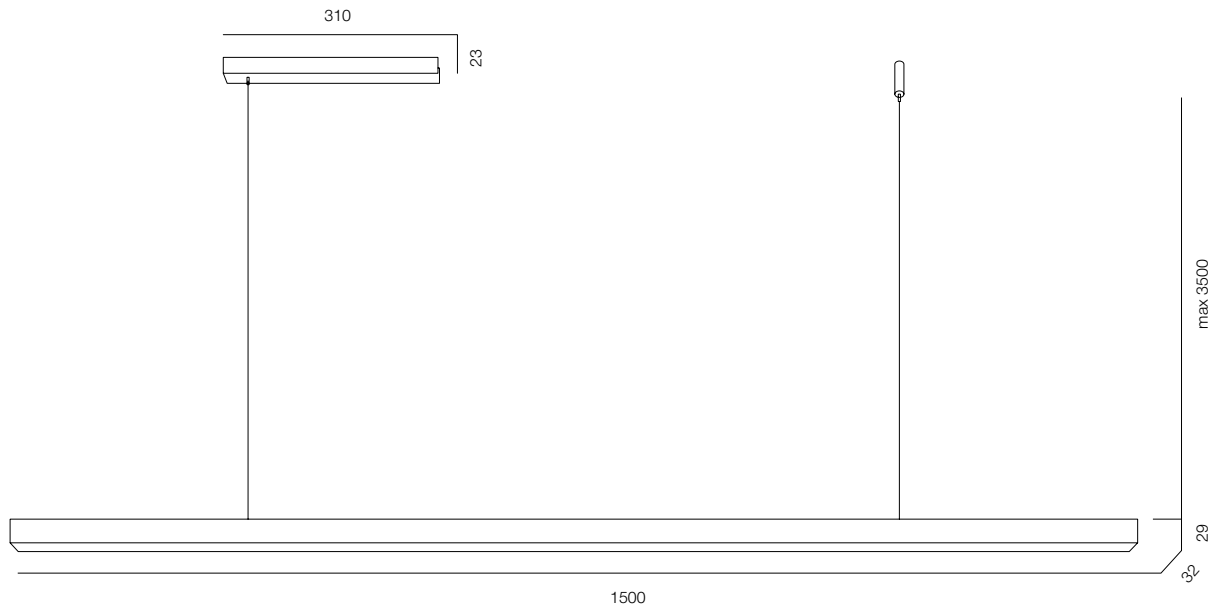

STRIPLINE PDNT SOFT 150

STRIPLINE PDNT (SOFT)

POWER - 12W / FLOOD / CCT - 3000K / CRI>97Ra (R9>90) / COMFORT - UGR <19 /
IP40 / 220V (driver included) / CONTROL - NO DIM / WARRANTY - 5 YEARS

FINISHES: PAINT (black)