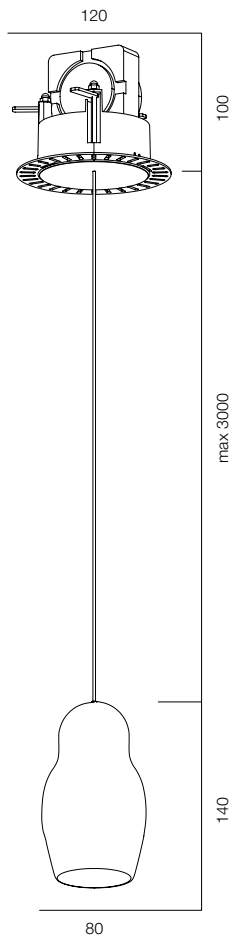

MATRĚSHKA PDNT RED 140