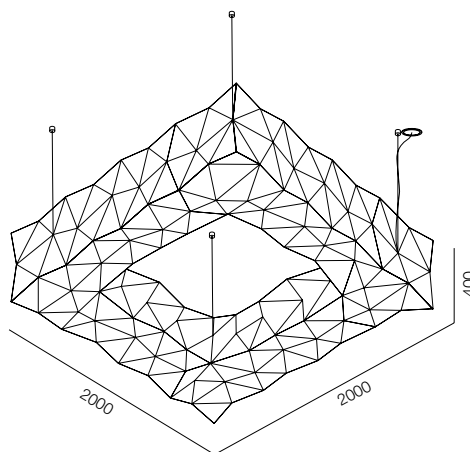

FINISHES: 100% STEEL

SUPREME SOZVEZDIE SQR 140

SUPREME SOZVEZDIE SQR 160

SUPREME SOZVEZDIE SQR 180

SUPREME SOZVEZDIE SQR 200

SUPREME SOZVEZDIE SQR

POWER - 40W, 48W, 56W, 60W / FLOOD / CCT - 2300K, 3000K / CRI>97 Ra (R9>90) /
IP20 / 220V (driver included) / CONTROL - NO DIM / WARRANTY - 5 YEARS