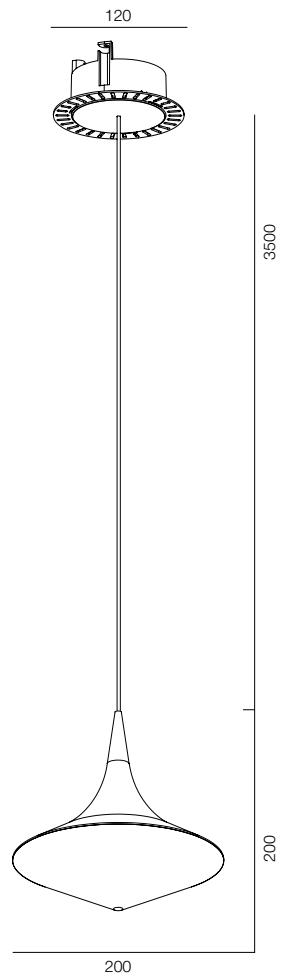

SUSPEO GOOLIYA 200