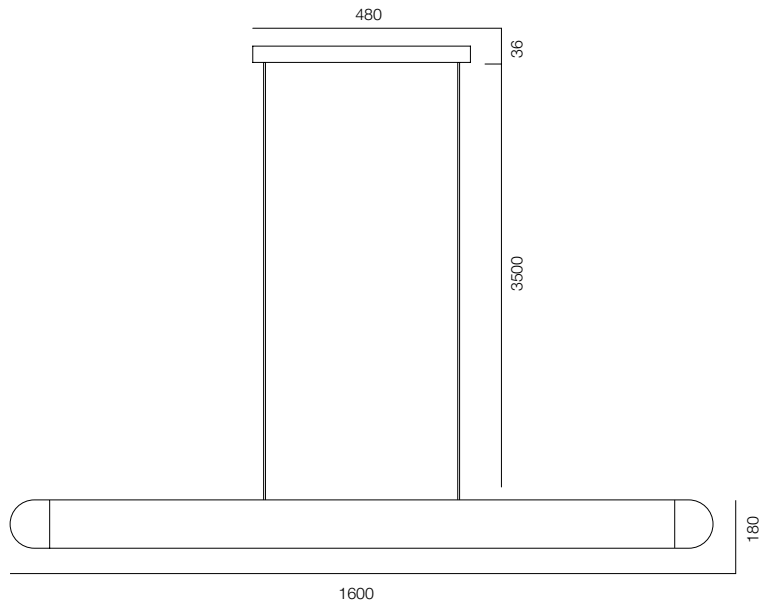

QUARTZ CRYSTAL LINNO 160