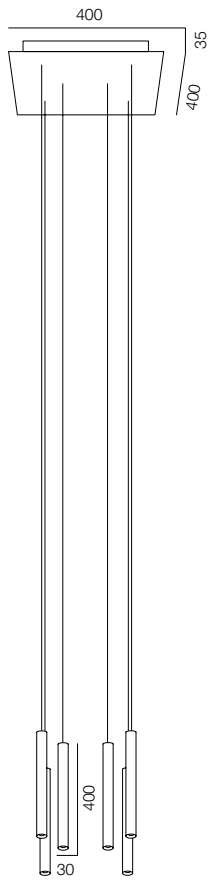

FINISHES: PAINT (white, black) / TITAN (gold, black) / 100% BRASS (black, platinum)

KASKAD SQR 6

KASKAD SQR 16

KASKAD SQR

POWER - 36W, 80W / POWER - 48W / OPTIC - SPOT / CCT - 2700K / CRI>97Ra (R9>90) / COMFORT - UGR <19 /
 IP40 / 220V (driver included) / CONTROL - DIM DALI / WARRANTY - 5 YEARS