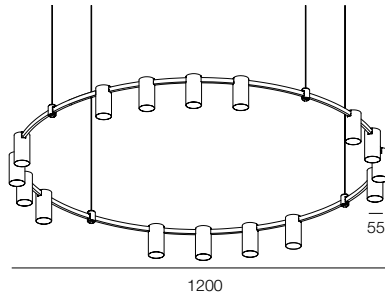

AUROOM ROUND LOCUS 120