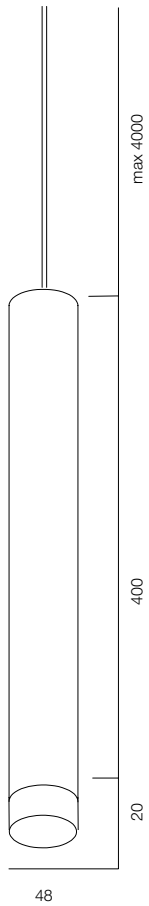

48

LOCUS PDNT R48 ALABASTER 20