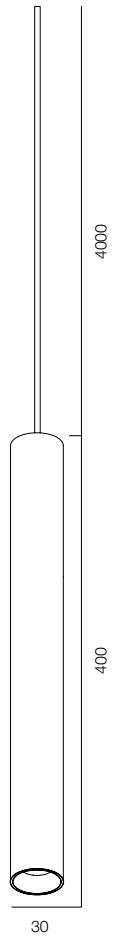

GOOD DESIGN, CHICAGO
2020, 2021

DESIGNED AND MADE
IN RUSSIA, MOSCOW
2022

GOLDEN PHOTON, MOSCOW
2021, 2023

ADD AWARDS, ST. PETERSBURG
2021

ELLE DECORATION, MOSCOW
2020

INDEX

LOCUS PDNT (R30)	7	LIGHTBERRY	71	MATRĚSHKA PDNT (RED)	139
LOCUS PDNT (R30 ALABASTRO)	9			MATRĚSHKA PDNT	141
LOCUS PDNT (R30 SKIN)	11	SHAR PDNT (HALF)	73	MATRĚSHKA PDNT (GLASS)	143
LOCUS PDNT (R30 SKIN BOTTEGA)	13	SHARM PDNT (ROUND)	75	MATRĚSHKA PDNT (POLY)	145
LOCUS ZOOM PDNT	15	SHARM PDNT (OVAL)	77	MATRĚSHKA PDNT (CRYSTAL)	147
LOCUS PDNT (EXXE)	17	LIMB PDNT	79		
LOCUS LONG PDNT 15	19	SERIES KARIM RASHID	81	CUPOLA PDNT	149
LOCUS LONG PDNT (C27)	21	SUSPESO COCCOCO	83		
		SUSPESO GOOLIYA	85	DREAMSTAR	151
OCTO LONG PDNT	23			DREAMSTAR DUO	153
OCTO PDNT	25	AUROOM ROUND BUBBLE	87		
OCTO PDNT (CRYSTAL)	27	AUROOM ROUND FREELIGHT	89	SUSPESO LAMINA ALABASTRO	155
		AUROOM ROUND LOCUS	91	SUSPESO LAMINA CRISTALLO	157
QUATRO PDNT	29			SUSPESO BUBBLE ALABASTRO	159
WAVE PDNT (R30)	31	STILO PDNT	93	SUSPESO DOUBLE BUBBLE ALABASTRO	161
		STRIPLINE PDNT (SOFT)	95	SUSPESO DISCO ALABASTRO	163
LOCUS PDNT (R48)	33	STRIPLINE PDNT (DIRECT)	97		
LOCUS PDNT (R48 ALABASTER)	35	SUSPESO MINUTTO	99	FREELIGHT PDNT STITCH	165
		SUSPESO LINNO (CRISTALLO)	101	FREELIGHT PDNT	167
CONOOS PDNT (ALABASTRO)	37	SUSPESO LINNO (ALABASTRO)	103	FREELIGHT PDNT BOW	169
CONOOS KASKAD PDNT	39	SUSPESO TETTO NERO	105	FREELIGHT PDNT LIANA	171
		SUSPESO PIATTO NERO	107		
LOCUS VICTORIA PDNT	41	SUSPESO TUBO NERO	109	SUPREME STELLAR LINE	173
OCTO PDNT (CRISTALLO)	43	SUSPESO FOTUBES	111	SUPREME STELLAR SQR	175
LOCUS PDNT (R48 GAP)	45	AURORA PDNT	113	SUPREME SOZVEZDIE LINE	177
LOCUS PDNT (R48 MESH)	47	SUSPESO SIGARO	115	SUPREME SOZVEZDIE SQR	179
		SUSPESO PERFORATO ALEBASTRO	117	SUPREME CAMELOT	181
GEORG PDNT	49	SUSPESO DOUBLE KATANA	119	SUPER CAMELOT XL	183
QBIQ PDNT	51	SUSPESO RIPOSO	121	SUPREME CLOUD	185
SUSPESSO CANDELA	53				
JUSTUBE PDNT	55	SUSPESO BRUTALO (ALABASTRO)	123	MOLECULE LINE	187
		SUSPESO BRUTALO (CRYSTALLO)	125	MOLECULE CUBE	189
KASCAD RND	57				
KASCAD SQR	59	SUSPESO FLUTTO UNO	127		
KASKAD LINE	61	SUSPESO FLUTTO DUO	129		
		SUSPESO FLUTTO FIVE	131		
BELUGA PDNT	63				
SHAR PDNT (SOFT)	65	QUARTZ CRYSTAL RING	133		
SHAR PDNT (SHARM)	67	QUARTZ CRYSTAL LINNO	135		
SHARM STICK HORIZON	69	QUARTZ CRYSTAL BALL	137		