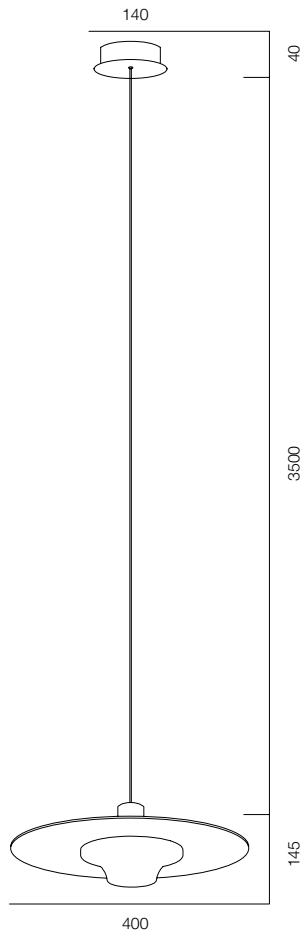

SUSPEO DISCO ALABASTRO 400