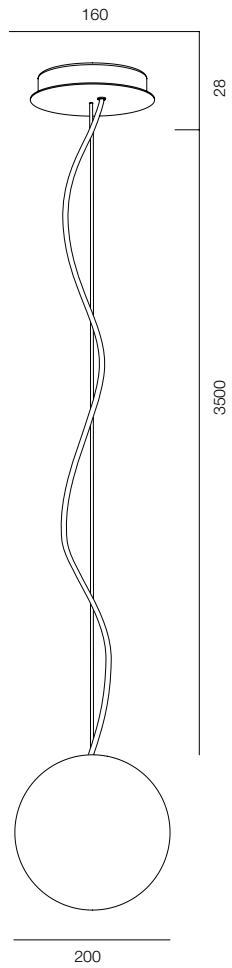

FINISHES: QUARTZ NATURAL / PAINT (black)

QUARTZ CRYSTAL BALL 200

QUARTZ CRYSTAL BALL 400

QUARTZ CRYSTAL BALL

POWER - 10W, 20W / FLOOD / CCT - 2700K / CRI>97Ra (R9>90) / COMFORT - UGR <19 / IP40 / 220V (driver included) / CONTROL - DIM DALI / WARRANTY - 5 YEARS