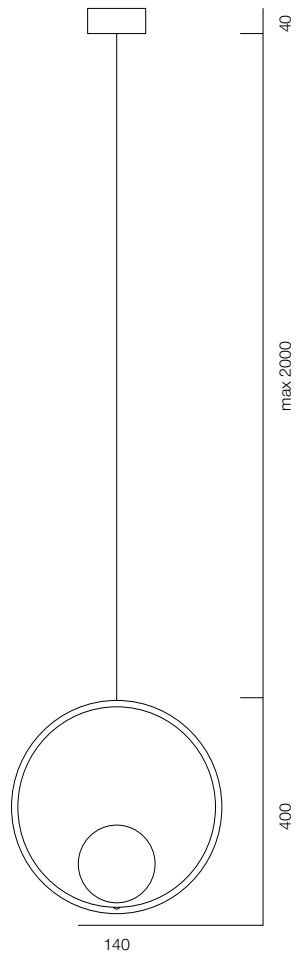

SHARM PDNT ROUND 400

SHARM PDNT (ROUND)

POWER - 4W / FLOOD / CCT - 2700K / CRI>97Ra (R9>90) / COMFORT - UGR <19 /
IP40 / 220V (driver included) / CONTROL - DIM DALI / WARRANTY - 5 YEARS

FINISHES: PAINT (black) / 100% BRASS (gold, black)