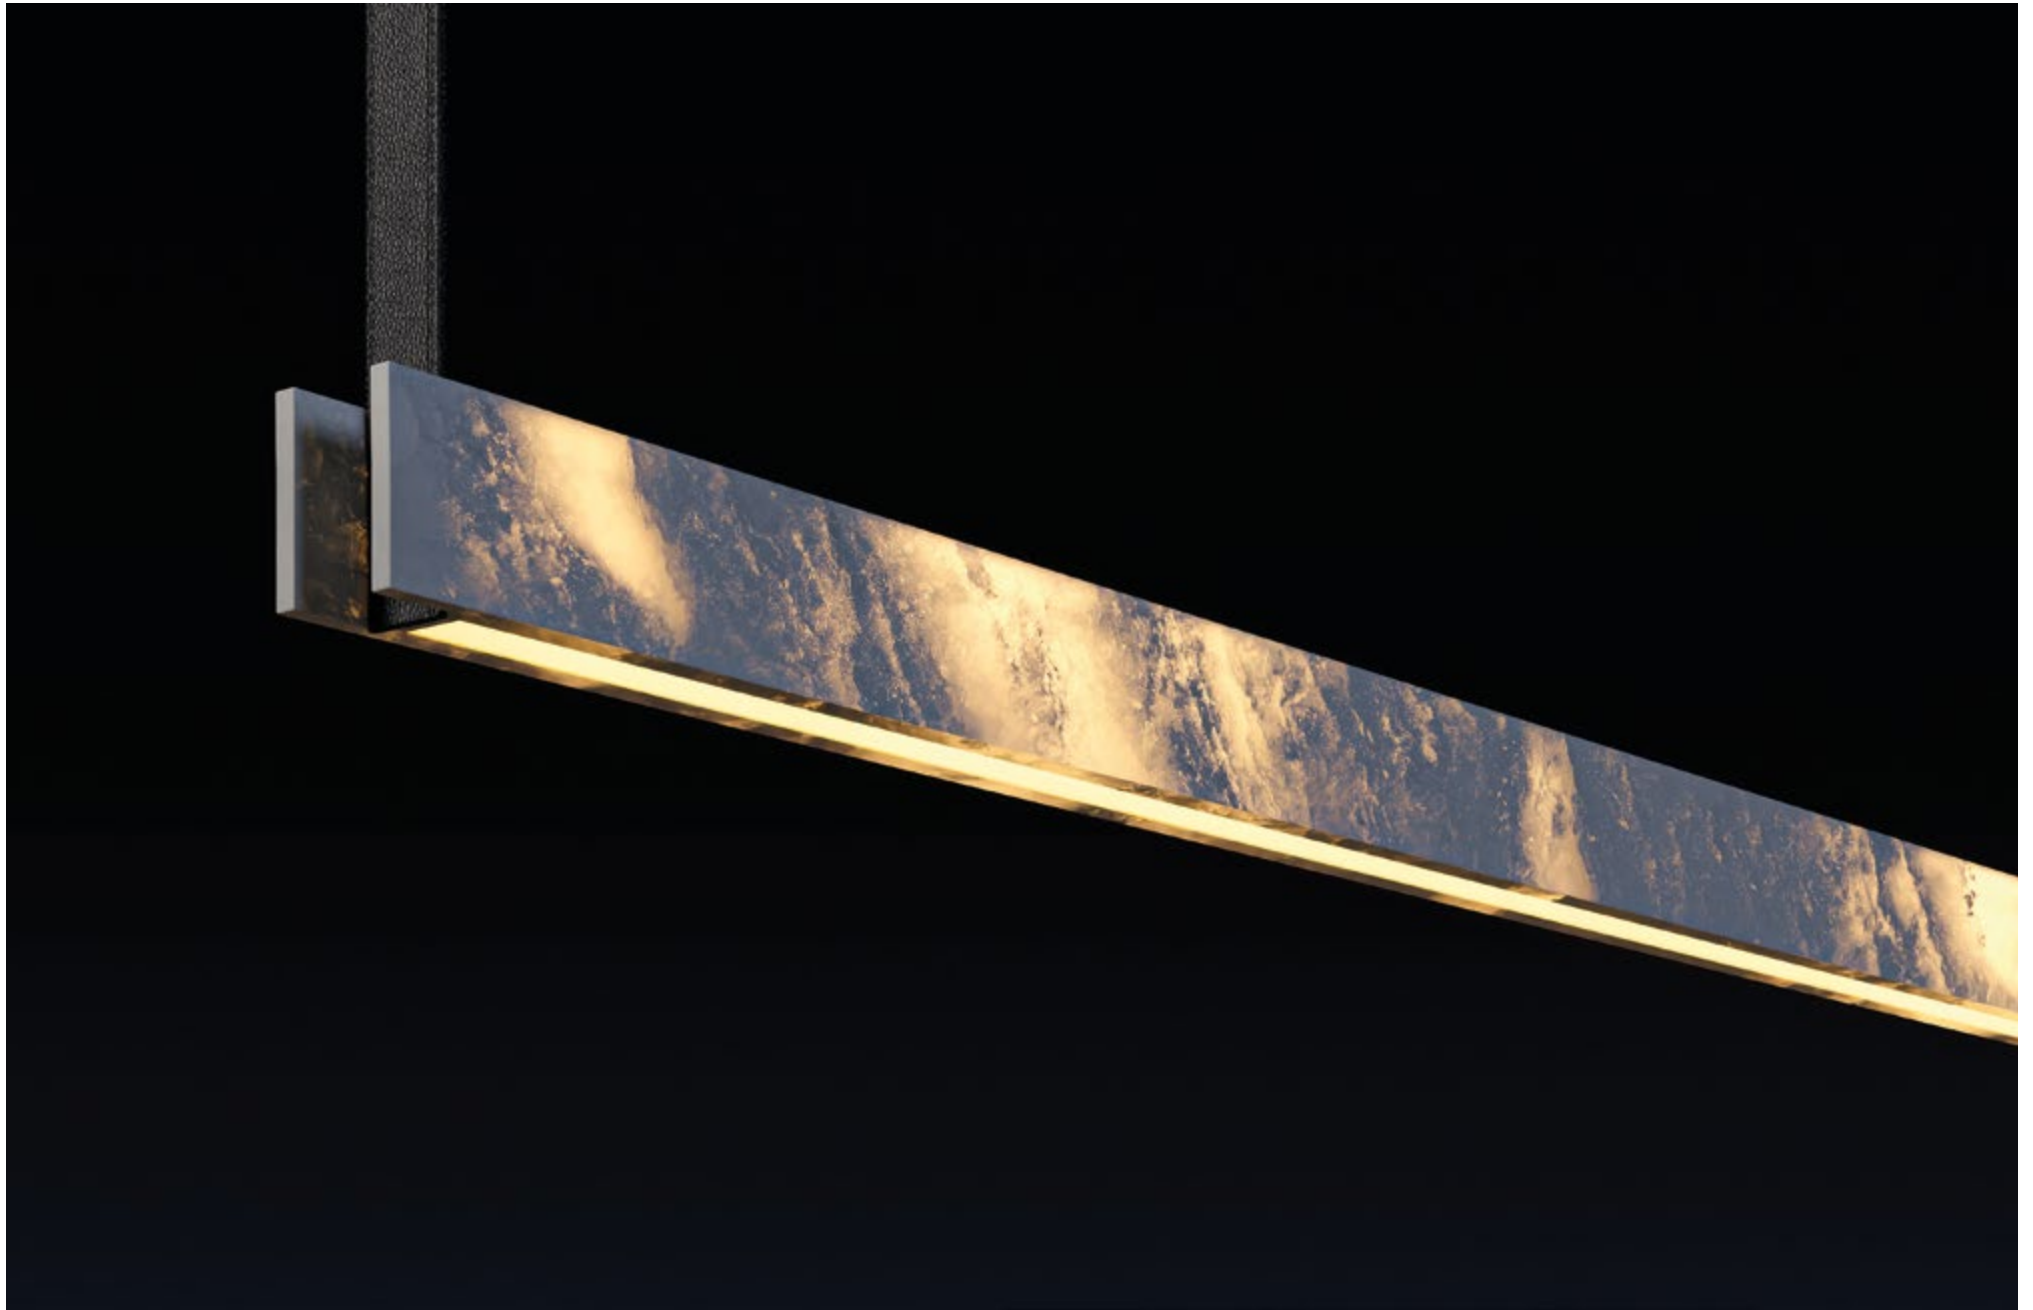

FINISHES: PATINA BRASS

SUSPEO RIPOSO 28W

SUSPEO RIPOSO

POWER - 28W / FLOOD / CCT - 2700K / CRI>97Ra (R9>90) / COMFORT - UGR <19 /
IP40 / 220V (driver included) / CONTROL - DIM DALI / WARRANTY - 5 YEARS

FINISHES: GLASS PURE / PAINT (black)