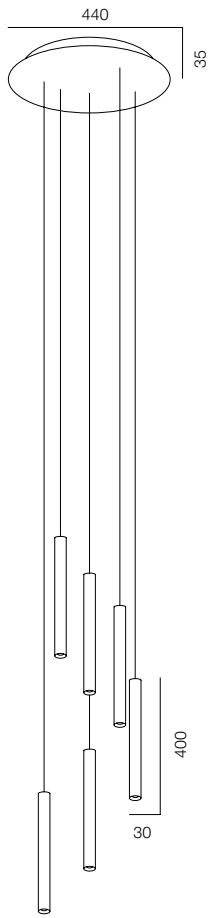

KASKAD RND 6