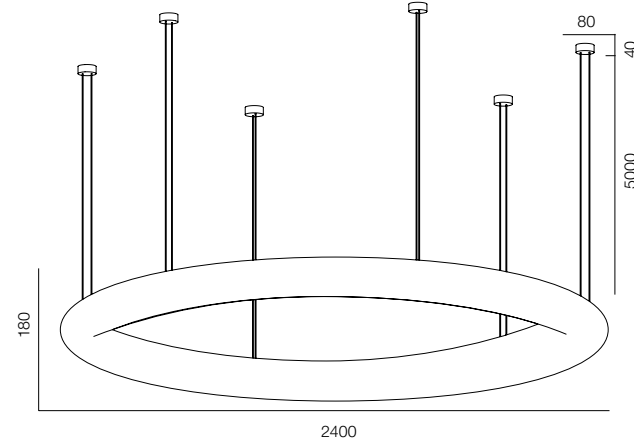

FINISHES: GLASS PURE

QUARTZ CRYSTAL RING 140

QUARTZ CRYSTAL RING 160

QUARTZ CRYSTAL RING 200

QUARTZ CRYSTAL RING 240

QUARTZ CRYSTAL RING

POWER - 180W / FLOOD / CCT - 2700K / CRI>97Ra (R9>90) / COMFORT - UGR <19 /
 IP40 / 220V (driver included) / CONTROL - DIM DALI / WARRANTY - 5 YEARS