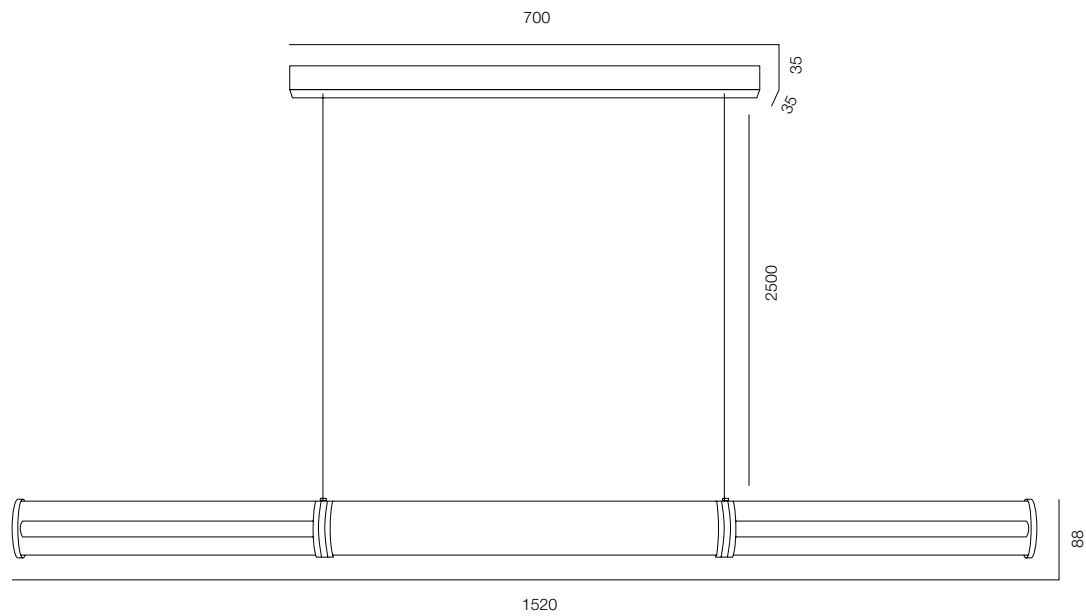

SUSPEO SIGARO 45W

SUSPEO SIGARO

POWER - 45W / FLOOD / CCT - 2700K / CRI>97Ra (R9>90) / COMFORT - UGR <19 /
IP40 / 220V (driver included) / CONTROL - DIM DALI / WARRANTY - 5 YEARS

FINISHES: NATURAL STONE - PINK ALABASTER (SPAIN) / GLASS DARK