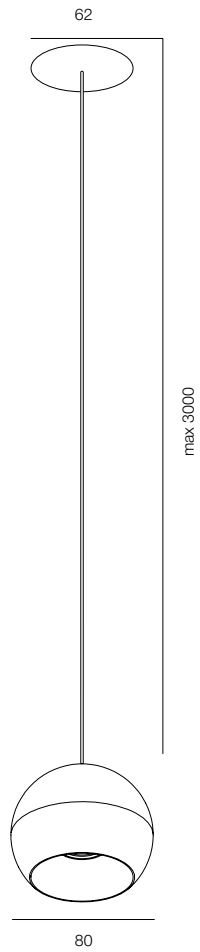

BELUGA PDNT 80