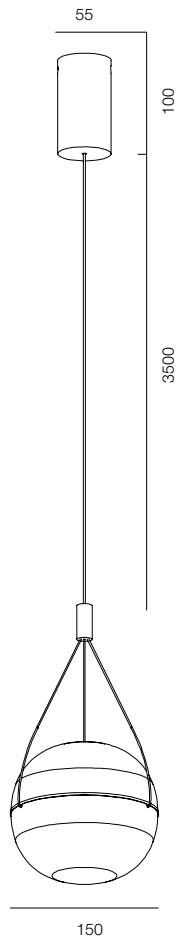

SUSPEO BUBBLE ALABASTRO 150

SUSPEO BUBBLE ALABASTRO

POWER - 4W, 10W / FLOOD / CCT - 2700K / CRI>97 Ra (R9>90) /
IP40 / 220V (driver included) / CONTROL - DIM DALI / WARRANTY - 5 YEARS

FINISHES: NATURAL STONE - PINK ALABASTER (SPAIN)