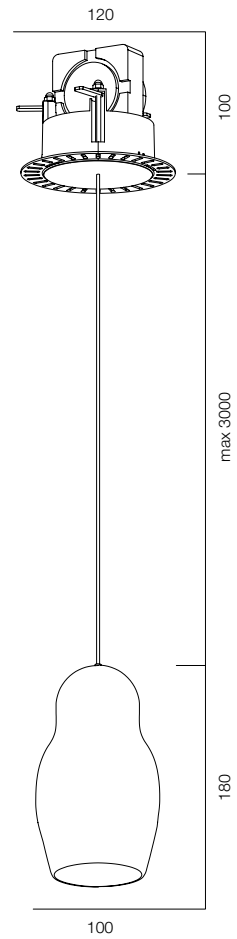

MATRĚSHKA PDNT RED 180

MATRĚSHKA PDNT (RED)

POWER - 8W, 12W / OPTIC - WIDE / CCT - 2200K / CRI>97Ra (R9>90) / COMFORT - UGR <19 /
IP40 / 220V (driver included) / CONTROL - DIM DALI / WARRANTY - 5 YEARS

FINISHES: GLOSSY (white, black, red)