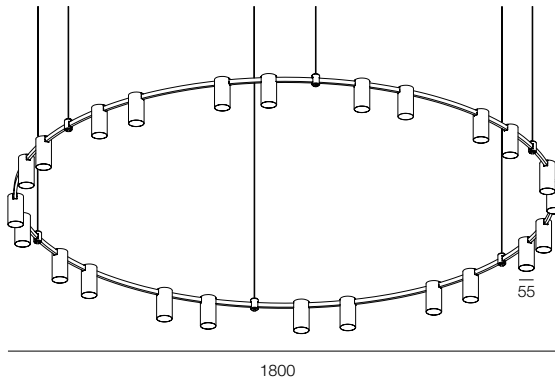

FINISHES: 100% BRASS (gold)

AUROOM ROUND LOCUS 88

AUROOM ROUND LOCUS 120

AUROOM ROUND LOCUS 150

AUROOM ROUND LOCUS 180

AUROOM ROUND LOCUS 300

AUROOM ROUND LOCUS

POWER - 100W, 160W, 180W, 240W, 360W / FLOOD / CCT - 2700K / CRI>97 Ra (R9>90) / COMFORT - UGR <19 / IP40 / 220V (driver included) / CONTROL - DIM DALI / WARRANTY - 5 YEARS