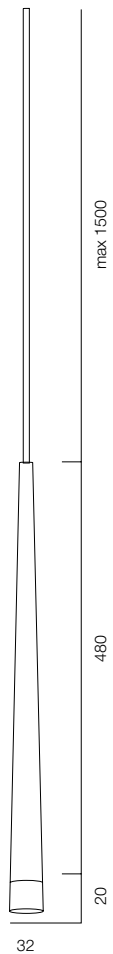

CONOOS PDNT ALABASTERO 480