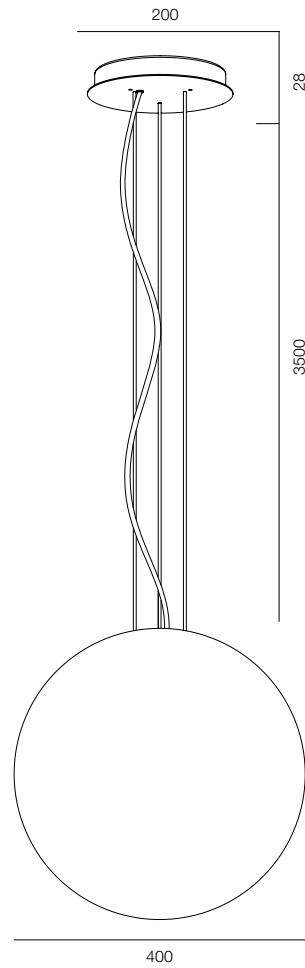

FINISHES: QUARTZ NATURAL / PAINT (black)

QUARTZ CRYSTAL BALL 200

QUARTZ CRYSTAL BALL 400

QUARTZ CRYSTAL BALL

POWER - 10W, 20W / FLOOD / CCT - 2700K / CRI>97Ra (R9>90) / COMFORT - UGR <19 / IP40 / 220V (driver included) / CONTROL - DIM DALI / WARRANTY - 5 YEARS