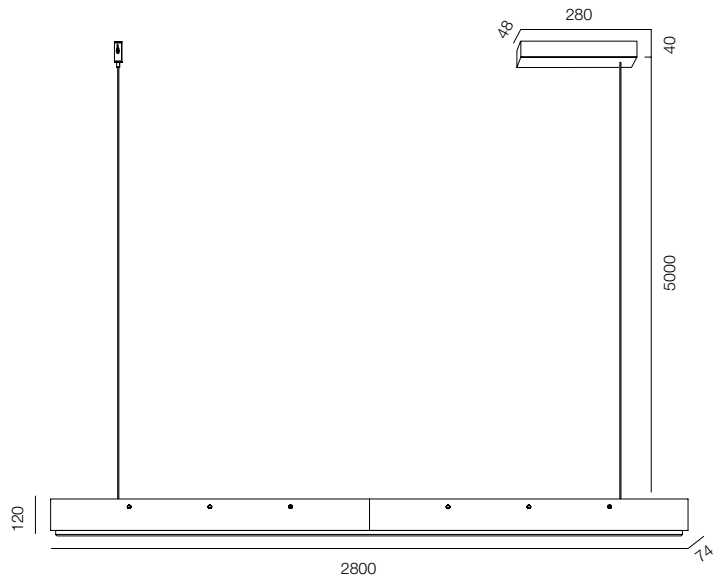

SUSPEO BRUTALO CRYSTALLO 280