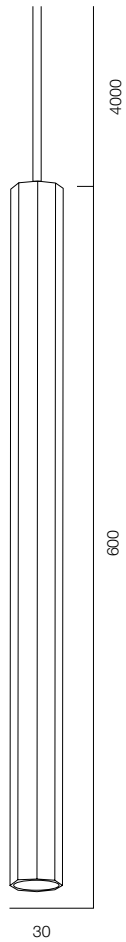

OCTO PDNT R30 600

OCTO PDNT

POWER - 6W / OPTIC - SPOT / CCT - 2200K, 2700K / CRI>97Ra (R9>90) / COMFORT - UGR <19 / IP40 / 220V, 48V (driver included) / CONTROL - NO DIM, DIM 220 / WARRANTY - 5 YEARS

FINISHES: PAINT (white, black) / TITAN (gold, black) / 100% BRASS (gold, black, pink, platinum)