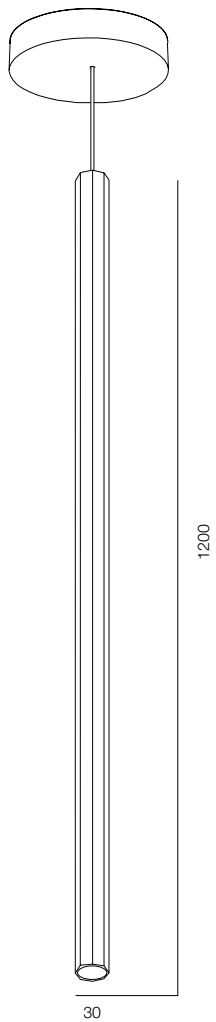

OCTO LONG PDNT C15

OCTO LONG PDNT

POWER - 8W / OPTIC - MEDIUM / CCT - 3000K / CRI>97Ra (R9>90) / COMFORT - UGR <19 / IP40 / 220V (driver included) / CONTROL - NO DIM, DIM 220 / WARRANTY - 5 YEARS

FINISHES: PAINT (black) / 100% BRASS (gold, black, pink, platinum)