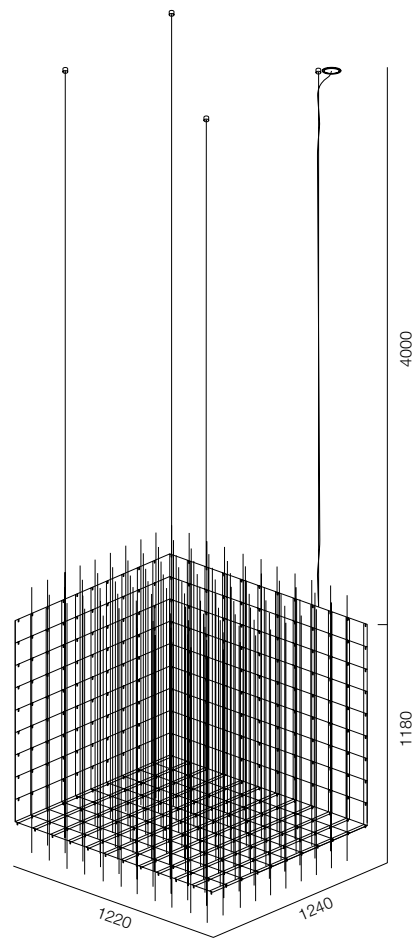

MOLECULE LINE 200

MOLECULE LINE

POWER - 60W / FLOOD / CCT - 2300K / CRI>97 Ra (R9>90) /
IP20 / 220V (driver included) / CONTROL - NO DIM / WARRANTY - 5 YEARS

FINISHES: 100% STEEL

MOLECULE CUBE 860

MOLECULE CUBE 1220