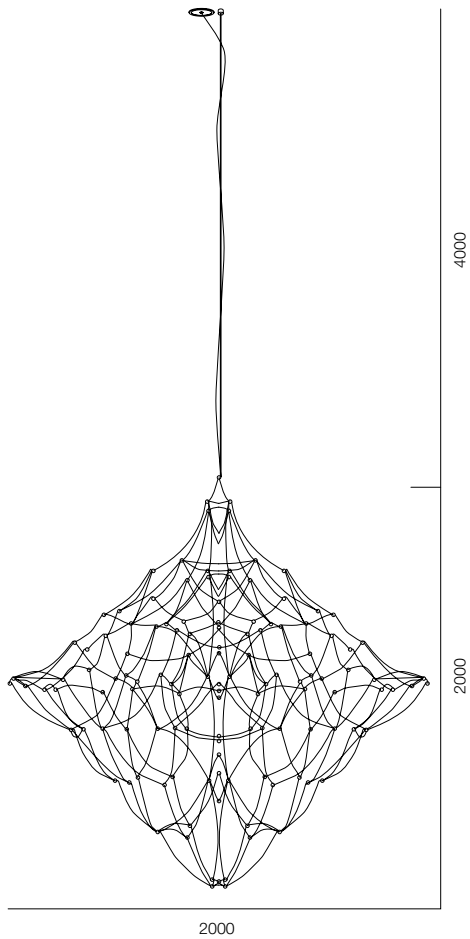

2000

SUPREME CAMELOT XL 200