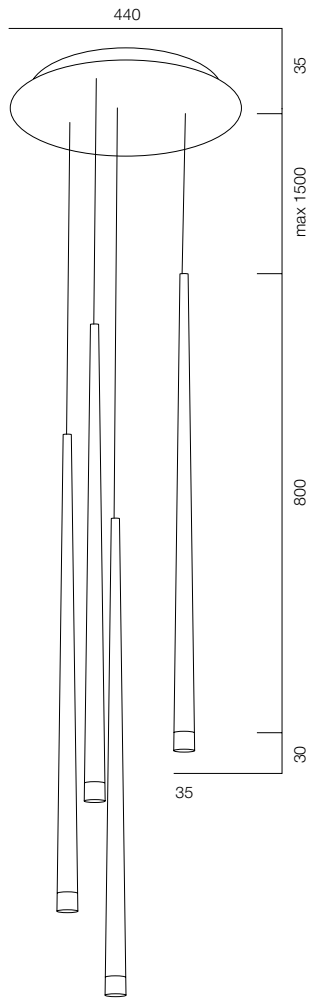

CONOOS KASKAD PDNT 440

CONOOS KASKAD PDNT

POWER - 24W / FLOOD / CCT - 2700K / CRI>97Ra (R9>90) / COMFORT - UGR <19 /
IP40 / 220V (driver included) / CONTROL - DIM DALI / WARRANTY - 5 YEARS

FINISHES: NATURAL STONE - PINK ALABASTER (SPAIN) / PAINT (black) / 100% BRASS (gold)