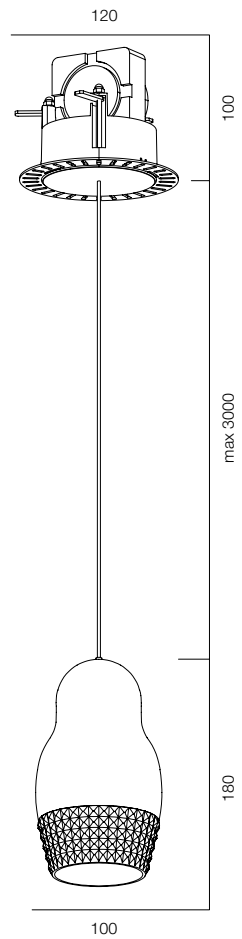

MATRĚSHKA PDNT CRYSTAL 180

MATRĚSHKA PDNT (CRYSTAL)

POWER - 8W, 12W / OPTIC - WIDE / CCT - 2200K / CRI>97Ra (R9>90) / COMFORT - UGR <19 /
IP40 / 220V (driver included) / CONTROL - DIM DALI / WARRANTY - 5 YEARS

FINISHES: NATURAL CRYSTAL / 100% BRASS (black)