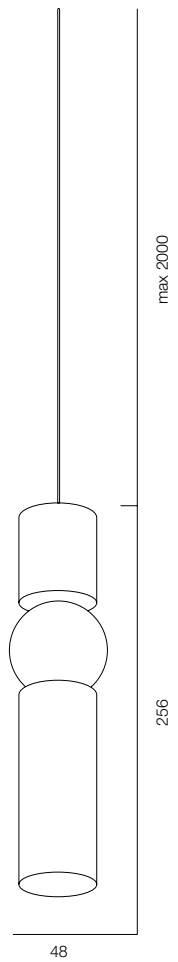

FINISHES: TITAN (gold, black, pink, natural)

GEORG PDNT 48

GEORG PDNT

POWER - 5W / OPTIC - MEDIUM / CCT - 2700K / CRI>97Ra (R9>90) / COMFORT - UGR <19 / IP40 / 220V (driver included) / CONTROL - NO DIM, DIM 220, DIM DALI / WARRANTY - 5 YEARS