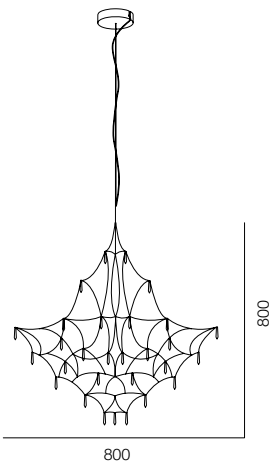

SUPREME CAMELOT 80