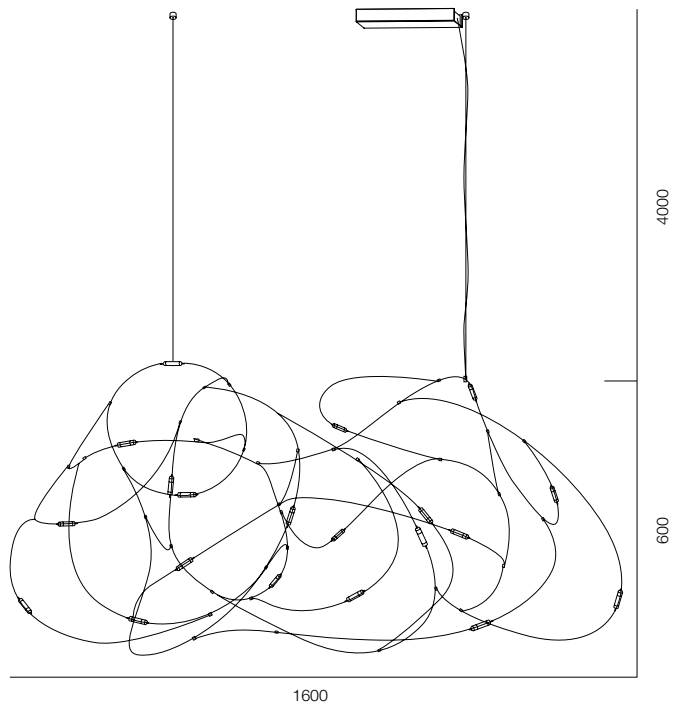

SUPREME CLOUD S