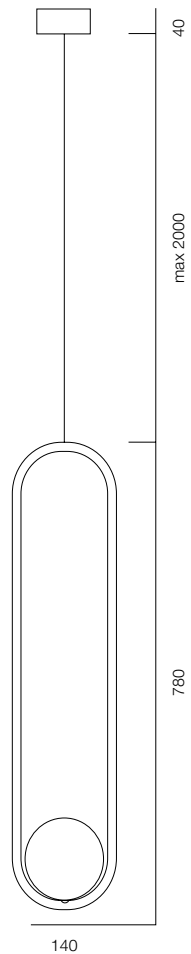

SHARM PDNT OVAL 760

SHARM PDNT (OVAL)

POWER - 4W / FLOOD / CCT - 2700K / CRI>97Ra (R9>90) / COMFORT - UGR <19 /
IP40 / 220V (driver included) / CONTROL - DIM DALI / WARRANTY - 5 YEARS

FINISHES: PAINT (black) / 100% BRASS (gold, black)