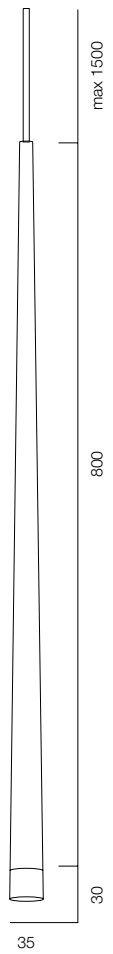

CONOOS PDNT ALABASTERO 800

CONOOS PDNT (ALABASTRO)

POWER - 6W / FLOOD / CCT - 2700K / CRI>97Ra (R9>90) / COMFORT - UGR <19 /
IP40 / 220V (driver included) / CONTROL - DIM 220 / WARRANTY - 5 YEARS

FINISHES: NATURAL STONE - PINK ALABASTER (SPAIN) / PAINT (black) / 100% BRASS (gold)