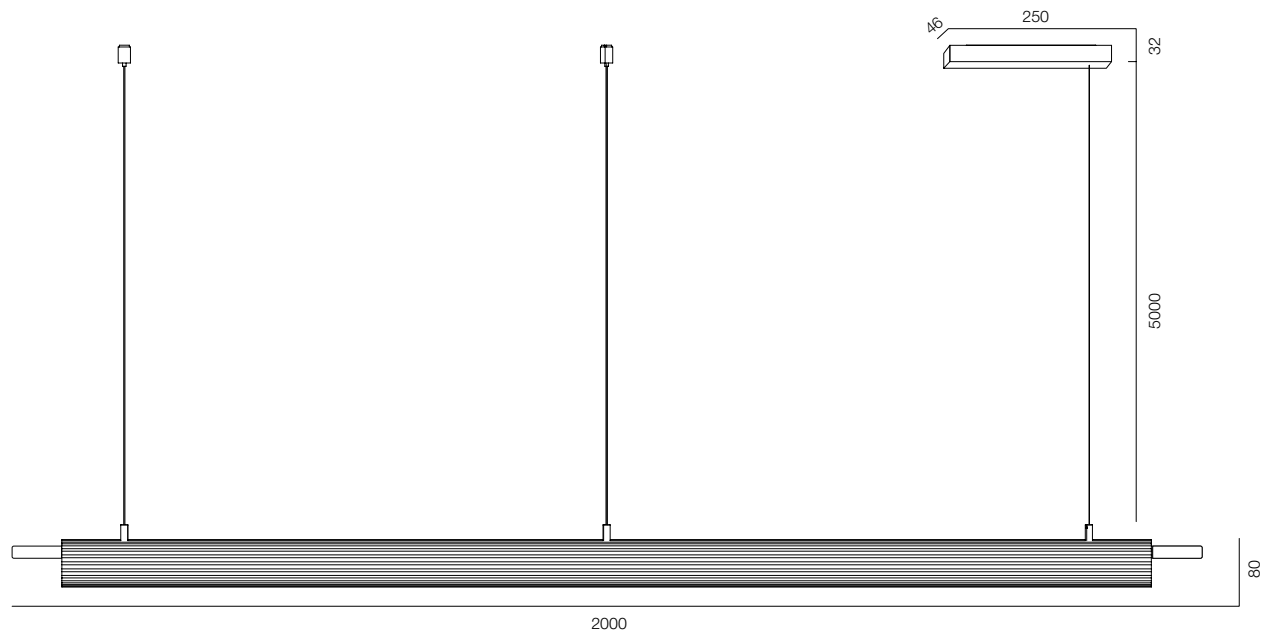

SUSPEO RIPOSO 28W

SUSPEO RIPOSO

POWER - 28W / FLOOD / CCT - 2700K / CRI>97Ra (R9>90) / COMFORT - UGR <19 /
IP40 / 220V (driver included) / CONTROL - DIM DALI / WARRANTY - 5 YEARS

FINISHES: GLASS PURE / PAINT (black)