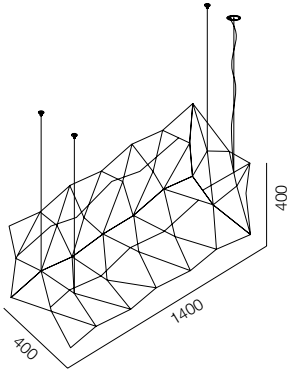

SUPREME SOZVEZDIE LINE 140