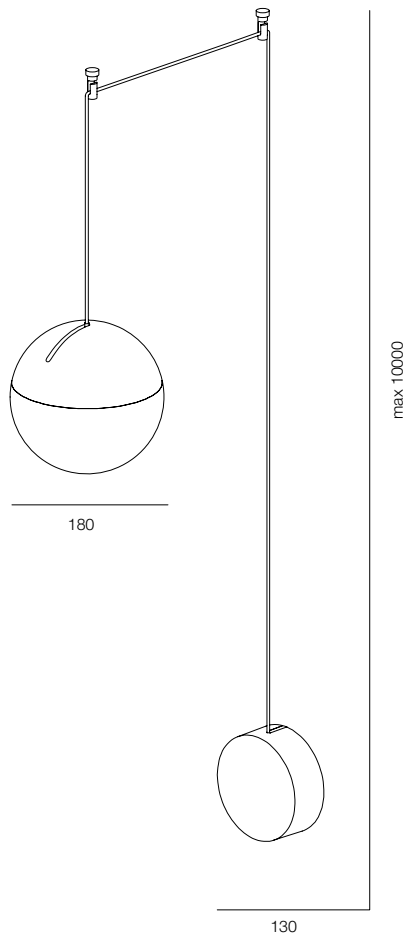

SHAR PDNT HALF 180

SHAR PDNT (HALF)

POWER - 20W / FLOOD / CCT - 3000K (DTW) / CRI>97Ra (R9>90) / COMFORT - UGR <19 / IP40 / 220V (driver included) / CONTROL - DIM BUTTON / WARRANTY - 5 YEARS

FINISHES: PAINT (black) / 100% BRASS (gold, black, pink)