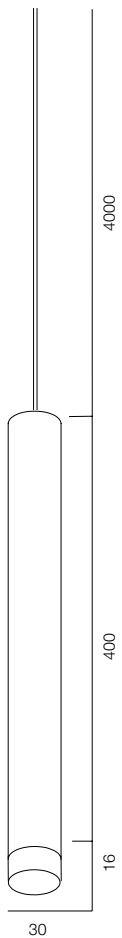

LOCUS PDNT R30 ALABASTRO 400