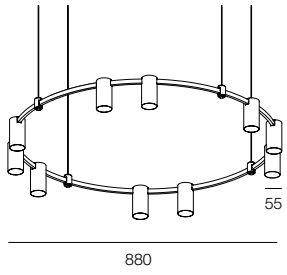

AUROOM ROUND LOCUS 88