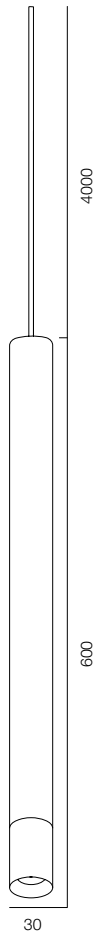

LOCUS PDNT R30 ZOOM 600