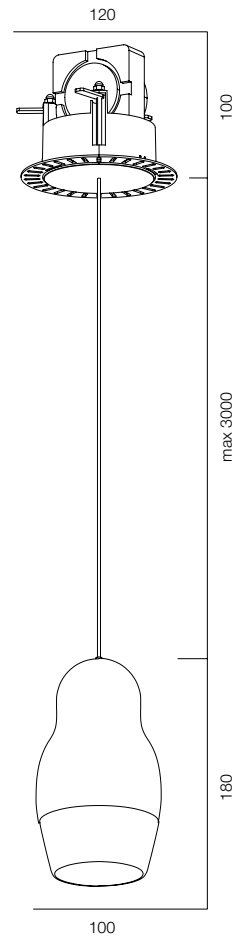

MATRĚSHKA PDNT 180

MATRĚSHKA PDNT

POWER - 8W, 12W / OPTIC - WIDE / CCT - 2200K / CRI>97Ra (R9>90) / COMFORT - UGR <19 / IP40 / 220V (driver included) / CONTROL - DIM DALI / WARRANTY - 5 YEARS

FINISHES: NATURAL STONE - PINK ALABASTER (SPAIN) / TITAN (gold, black, pink, natural)