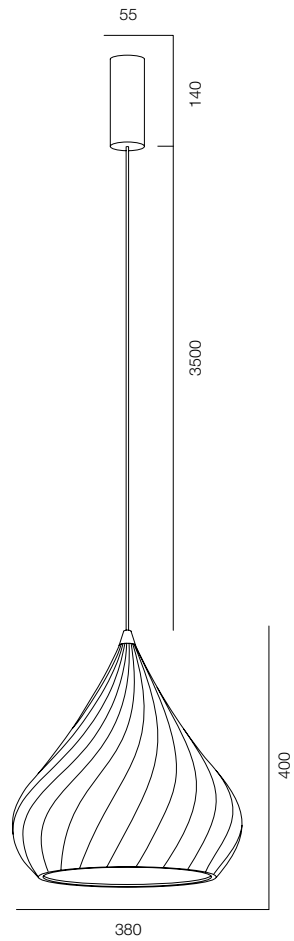

CUPOL PDNT CURVE 380