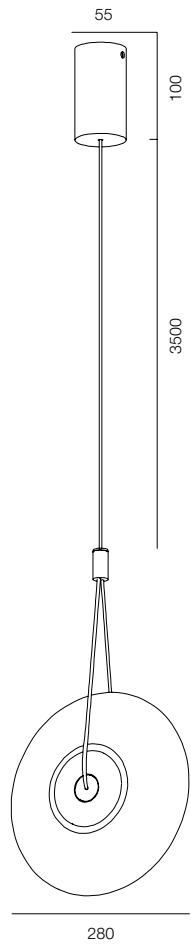

SUSPEO LAMINA ALABASTRO 280

SUSPEO LAMINA ALABASTRO

POWER - 10W / FLOOD / CCT - 2700K / CRI>97 Ra (R9>90) /
IP40 / 220V (driver included) / CONTROL - DIM DALI / WARRANTY - 5 YEARS

FINISHES: NATURAL STONE - PINK ALABASTER (SPAIN)