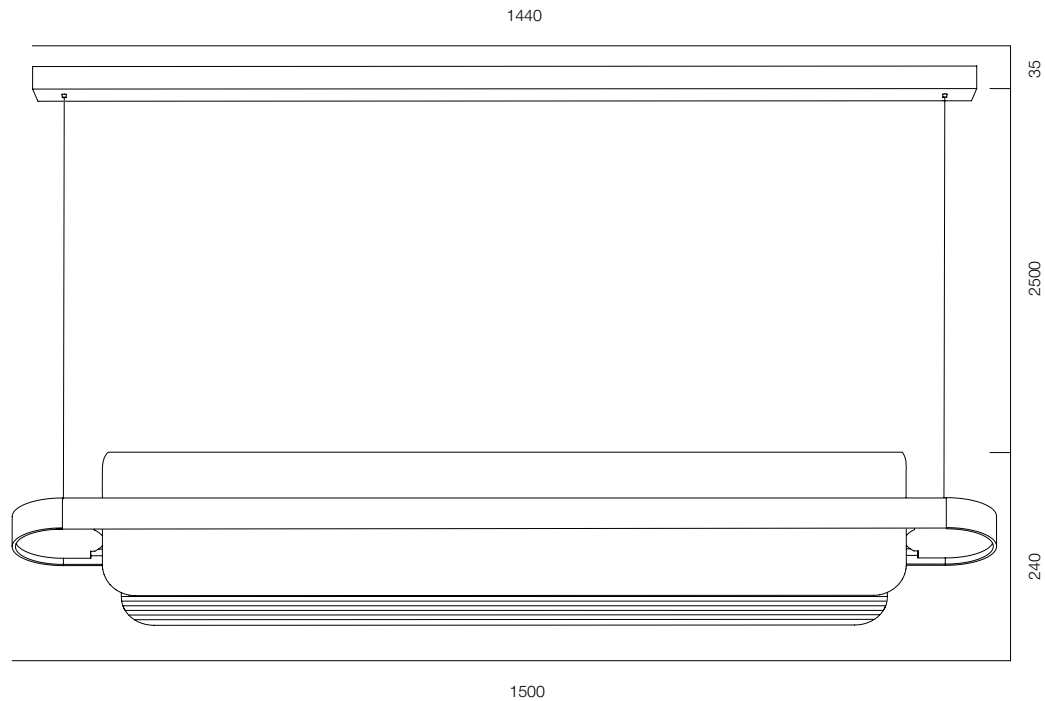

SUSPESO TETTO NERO 40W

SUSPESO TETTO NERO

POWER - 40W / FLOOD / CCT - 2700K / CRI>97Ra (R9>90) / COMFORT - UGR <19 /
IP40 / 220V (driver included) / CONTROL - DIM TOUCH / WARRANTY - 5 YEARS

FINISHES: GLASS DARK / PAINT (black)