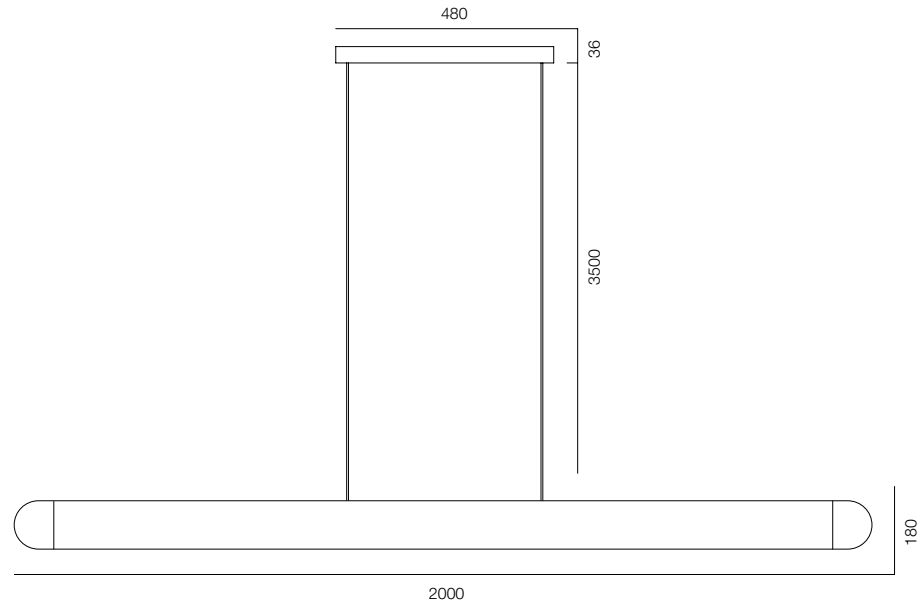

QUARTZ CRYSTAL LINNO 200

QUARTZ CRYSTAL LINNO

POWER - 80W / FLOOD / CCT - 2700K / CRI>97Ra (R9>90) / COMFORT - UGR <19 / IP40 / 220V (driver included) / CONTROL - DIM DALI / WARRANTY - 5 YEARS

FINISHES: QUARTZ NATURAL / PAINT (black)