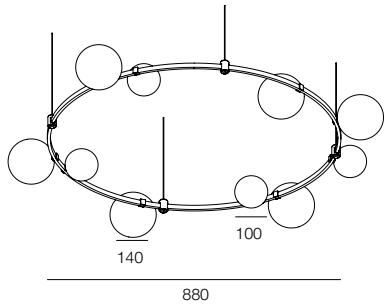

AUROOM ROUND BUBBLE 88