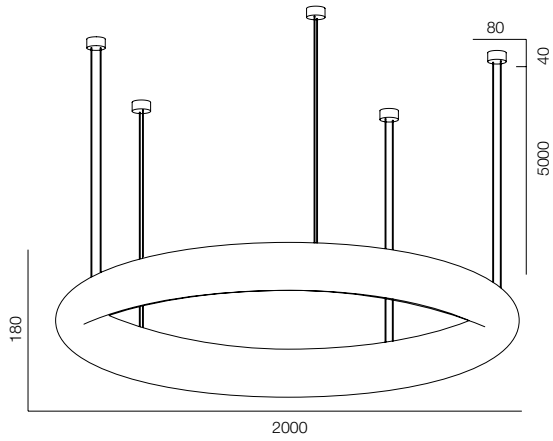

FINISHES: GLASS PURE

QUARTZ CRYSTAL RING 140

QUARTZ CRYSTAL RING 160

QUARTZ CRYSTAL RING 200

QUARTZ CRYSTAL RING 240

QUARTZ CRYSTAL RING

POWER - 180W / FLOOD / CCT - 2700K / CRI>97Ra (R9>90) / COMFORT - UGR <19 /
 IP40 / 220V (driver included) / CONTROL - DIM DALI / WARRANTY - 5 YEARS