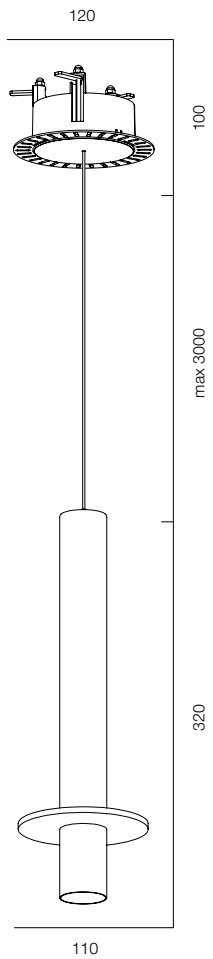

SUSPESSO CANDELA 6W

SUSPESSO CANDELA

POWER - 6W / FLOOD / CCT - 2700K / CRI>97Ra (R9>90) / COMFORT - UGR <19 /
IP40 / 220V (driver included) / CONTROL - DIM DALI / WARRANTY - 5 YEARS

FINISHES: NATURAL STONE - PINK ALABASTER (SPAIN)