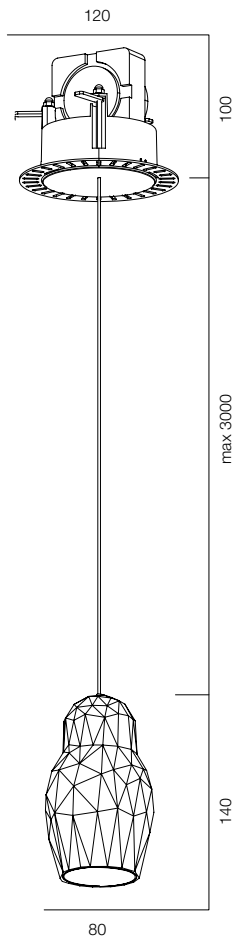

MATRĚSHKA PDNT POLY 140