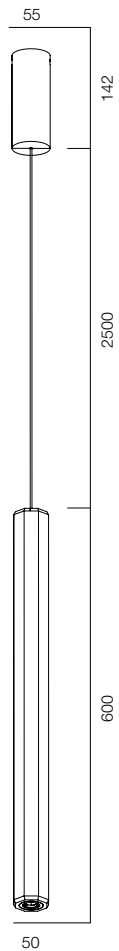

OCTO PDNT CRISTALLO 600

OCTO PDNT (CRISTALLO)

POWER - 2W / OPTIC - WIDE / CCT - 2700K / CRI>97Ra (R9>90) / COMFORT - UGR <19 / IP40 / 220V (driver included) / CONTROL - DIM DALI / WARRANTY - 5 YEARS

FINISHES: CRYSTAL (rubin, obsidian)