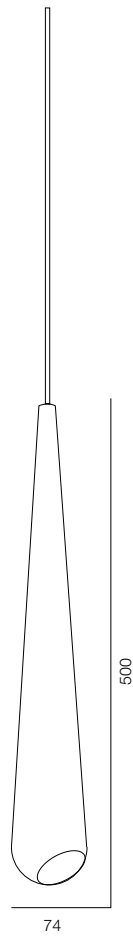

DROP PDNT 12W