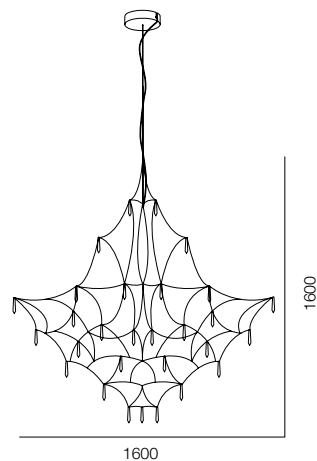

SUPREME CAMELOT 160

SUPREME CAMELOT

POWER - 13W, 16W, 20W, 25W / FLOOD / CCT - 2300K, 3000K / CRI->97 Ra (R9>90) /
IP20 / 220V (driver included) / CONTROL - NO DIM / WARRANTY - 5 YEARS

FINISHES: 100% STEEL