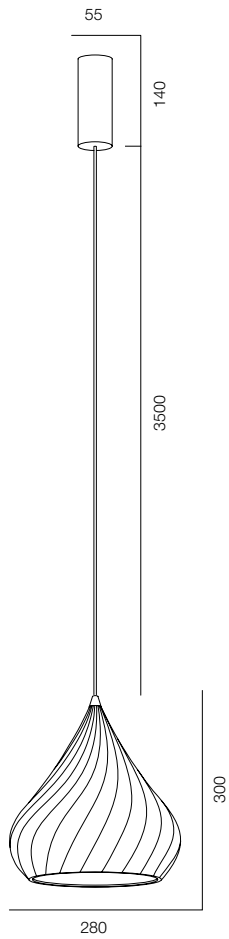

CUPOL PDNT CURVE 280