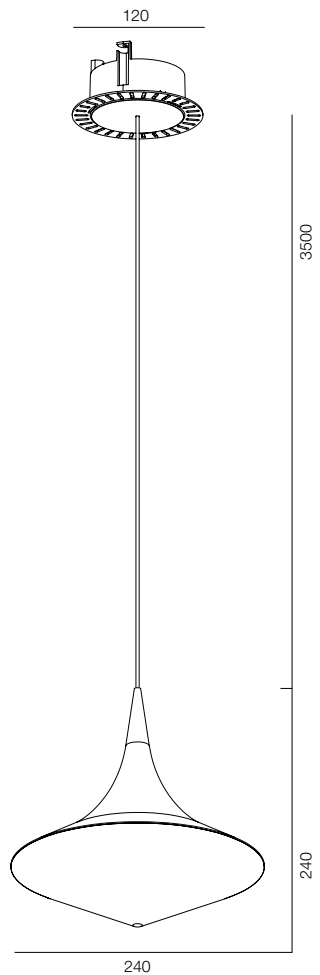

SUSPEO GOOLIYA 240

SUSPEO GOOLIYA

POWER - 14W, 18W / FLOOD / CCT - 2200K / CRI>97Ra (R9>90) / COMFORT - UGR <19 /
IP40 / 220V (driver included) / CONTROL - DIM DALI / WARRANTY - 5 YEARS

FINISHES: TITAN (gold, black) / NATURAL STONE - PINK ALABASTER (SPAIN) / CRYSTAL PURE / GLASS PURE