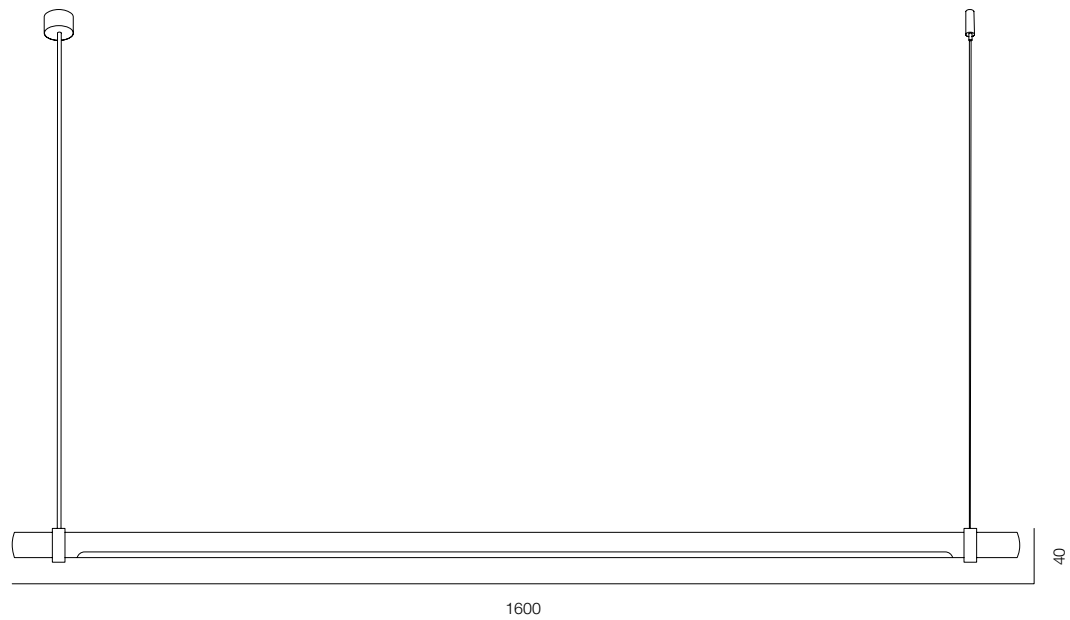

STILO PDNT 1600

STILO PDNT

POWER - 18W / FLOOD / CCT - 3000K / CRI>97Ra (R9>90) / COMFORT - UGR <19 /
IP40 / 220V (driver included) / CONTROL - DIM 220 / WARRANTY - 5 YEARS

FINISHES: PAINT (black)