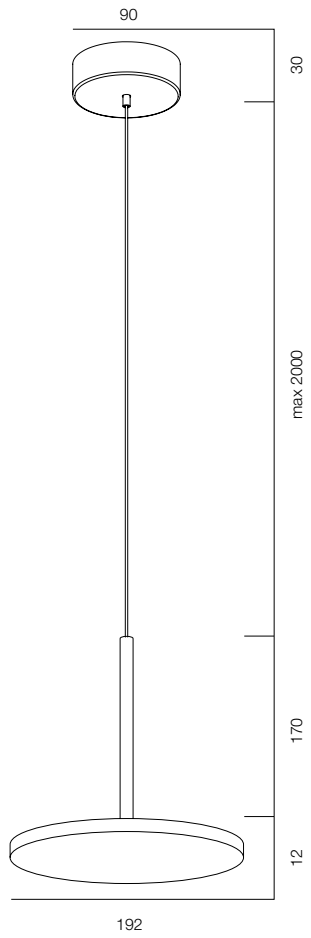

LIMB PDNT 200