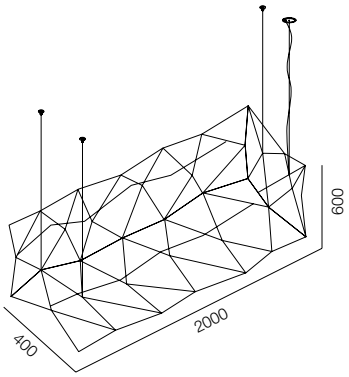

SUPREME SOZVEZDIE LINE 200