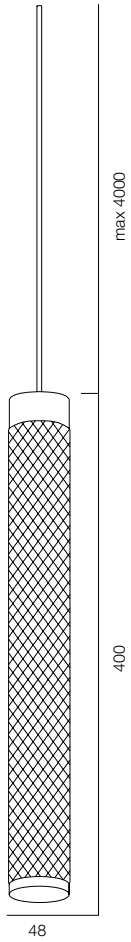

LOCUS PDNT R48 MESH 400