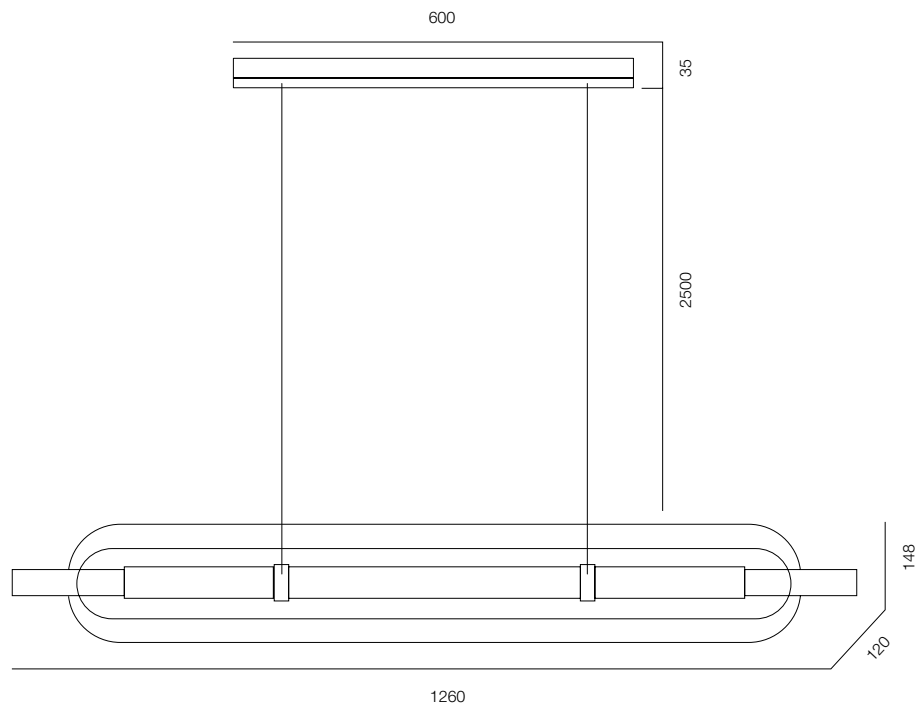

SUSPESO PIATTO NERO 30W

SUSPESO PIATTO NERO

POWER - 30W / FLOOD / CCT - 2700K / CRI>97Ra (R9>90) / COMFORT - UGR <19 /
IP40 / 220V (driver included) / CONTROL - DIM DALI / WARRANTY - 5 YEARS

FINISHES: GLASS DARK / NATURAL STONE - PINK ALABASTER (SPAIN)