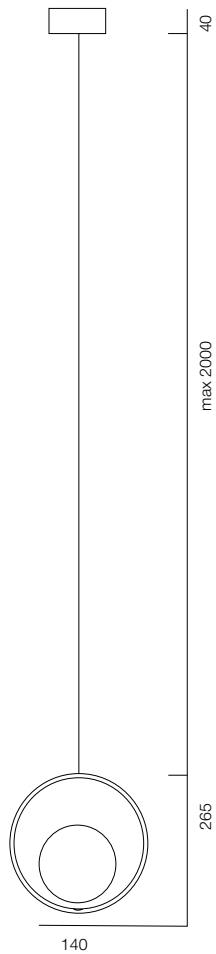

SHARM PDNT ROUND 265