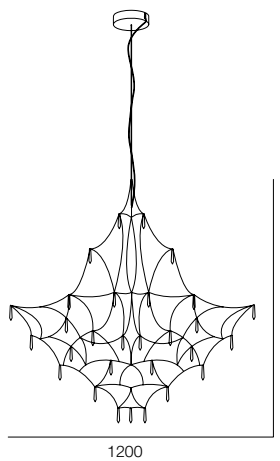

SUPREME CAMELOT 120