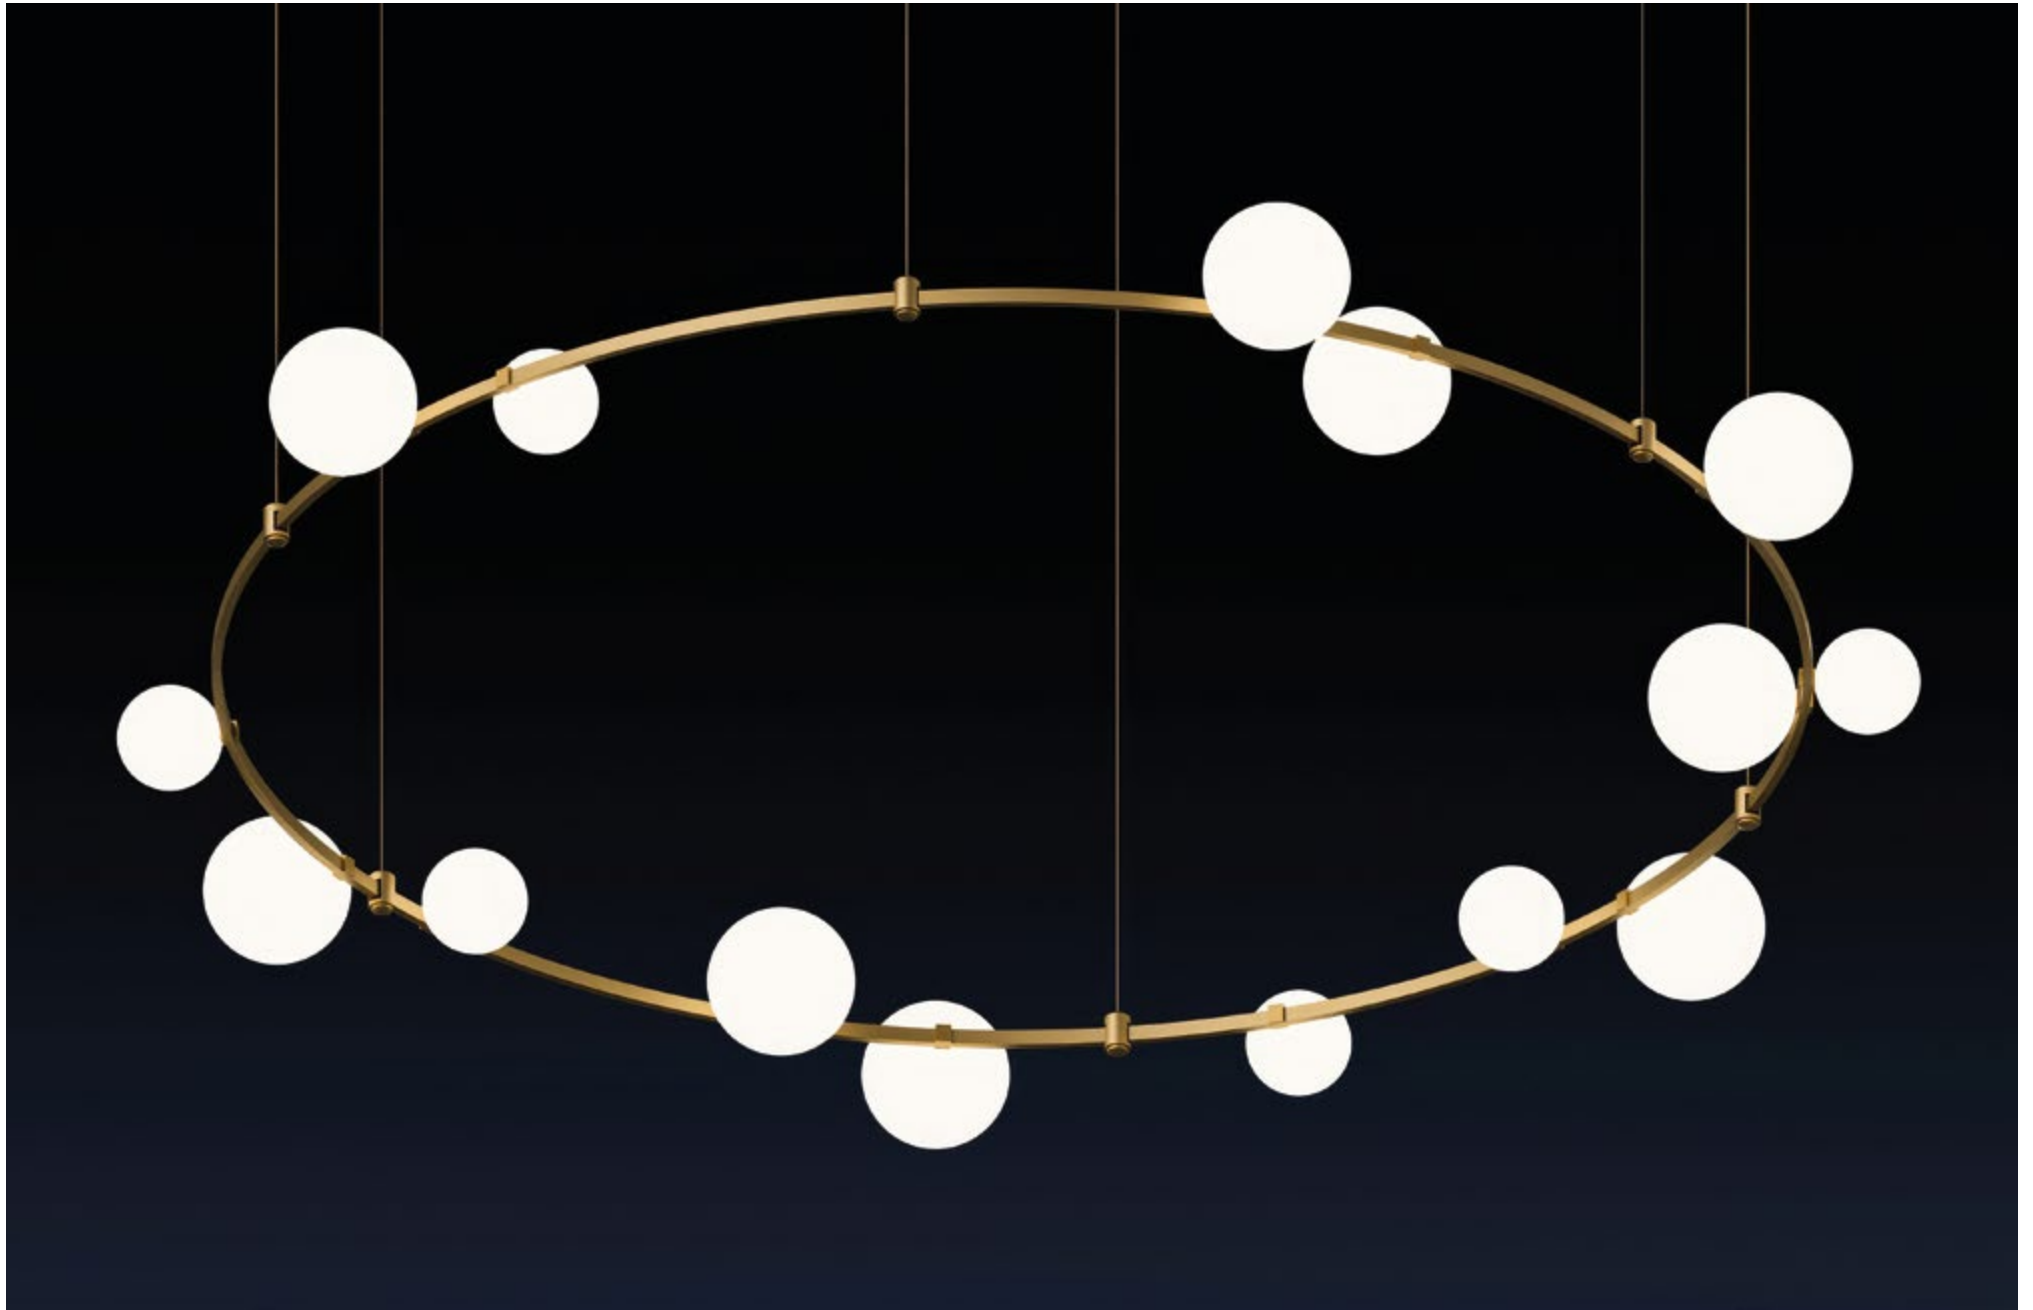

FINISHES: TITAN (gold, black) / NATURAL STONE - PINK ALABASTER (SPAIN) / CRYSTAL PURE / GLASS PURE

AUROOM ROUND BUBBLE 88

AUROOM ROUND BUBBLE 120

AUROOM ROUND BUBBLE 150

AUROOM ROUND BUBBLE 180

AUROOM ROUND BUBBLE