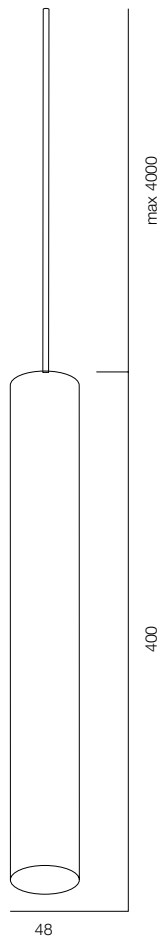

LOCUS PDNT R48 400

LOCUS PDNT (R48)

POWER - 5W, 6W / OPTIC - SPOT / CCT - 2700K, 3000K / CRI>97Ra (R9>90) / COMFORT - UGR <19 / IP40 / 220V (driver included) / CONTROL - NO DIM, DIM 220, DIM DALI / WARRANTY - 5 YEARS

FINISHES: PAINT (white, black) / TITAN (gold, black) / 100% BRASS (gold, black, pink, platinum)