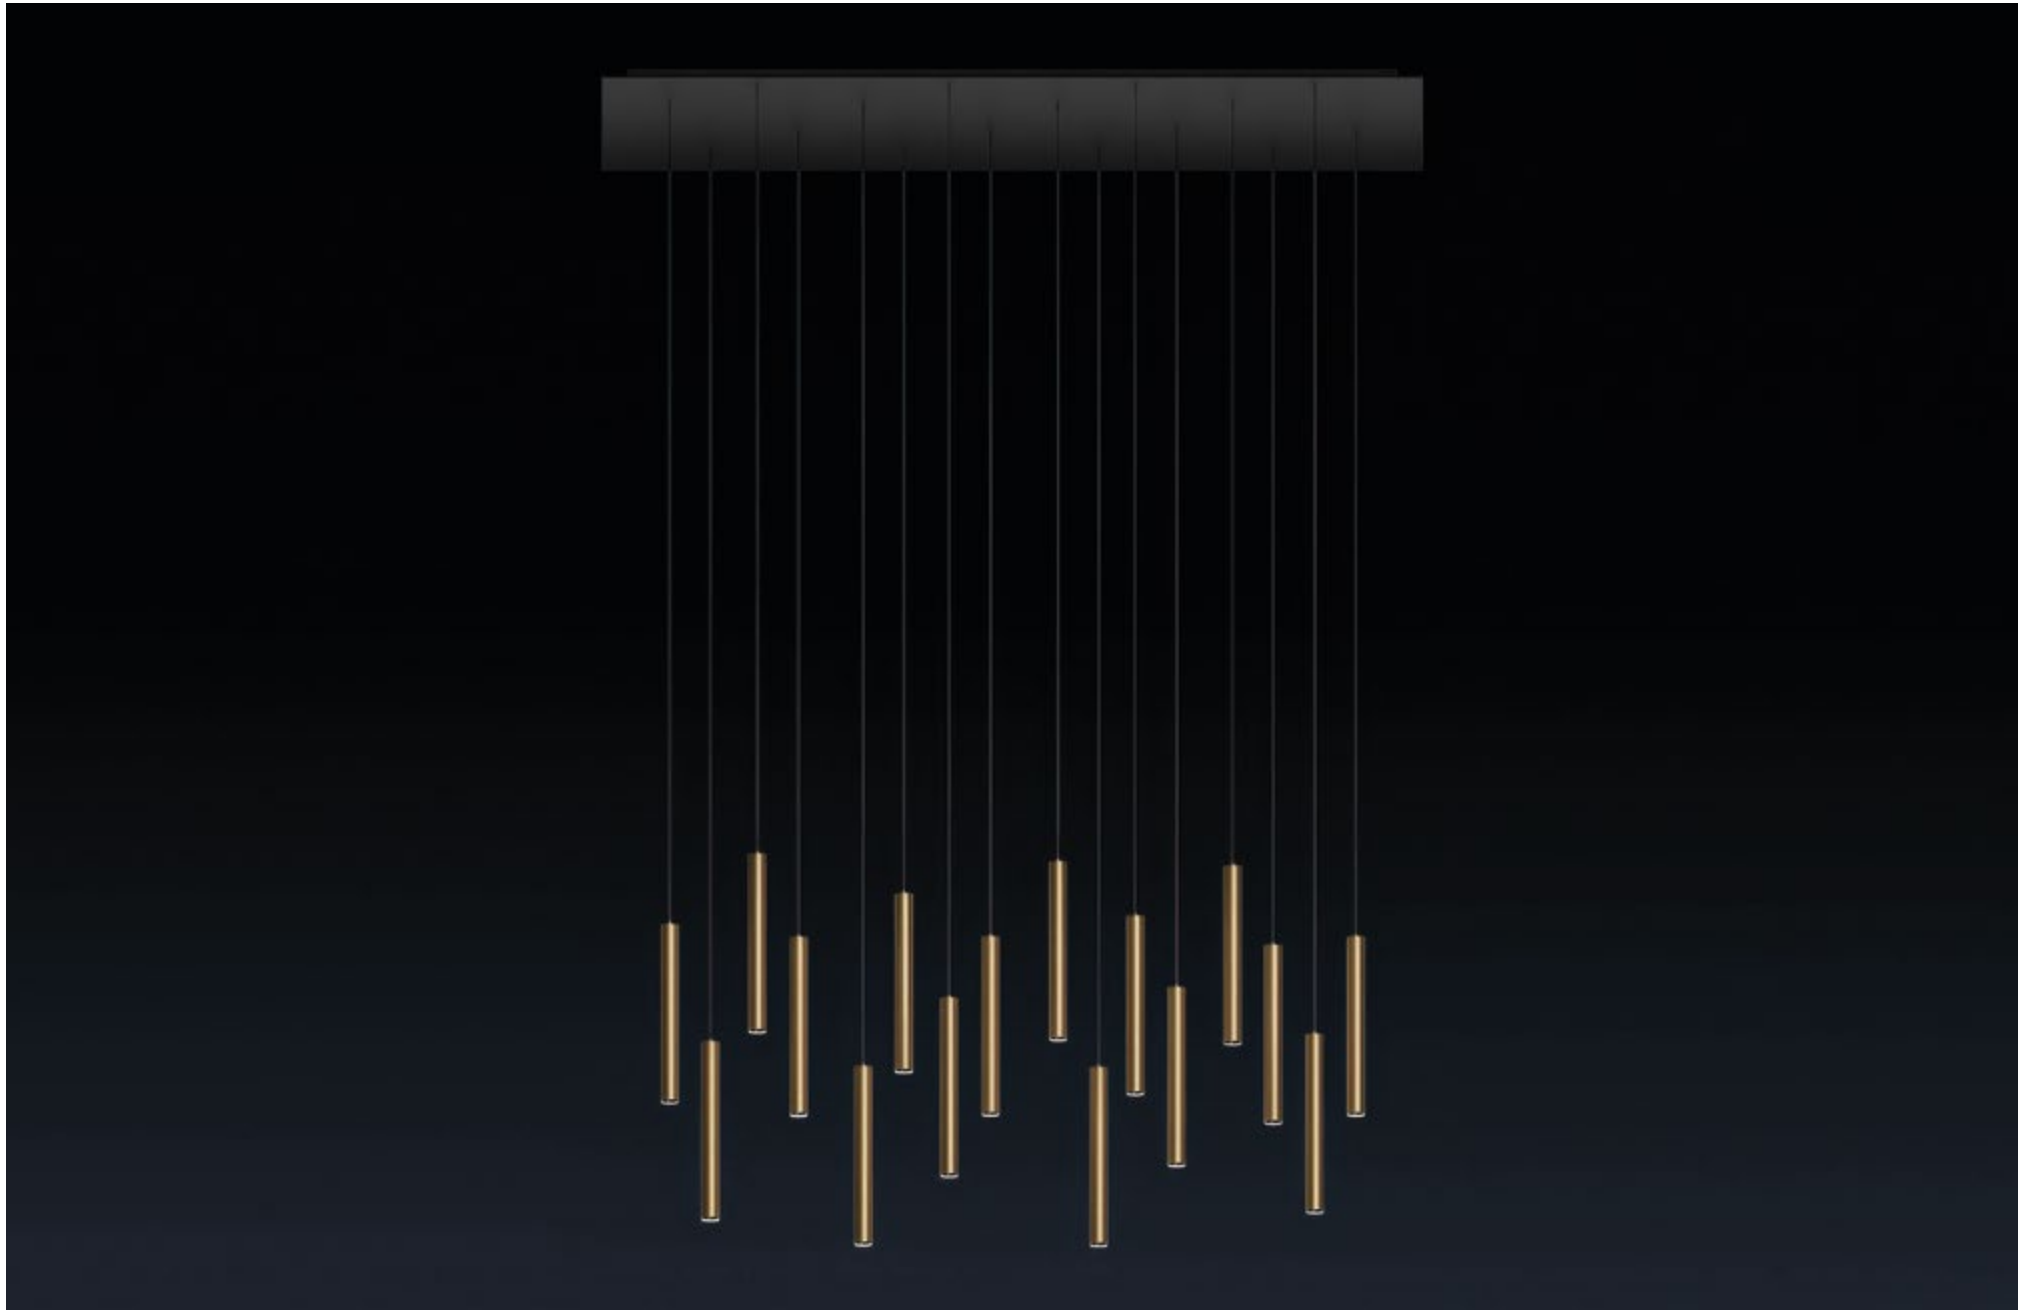

FINISHES: PATINA BRASS / DARK TITAN

KASKAD RND 6

KASKAD RND 12

KASCAD RND

POWER - 30W, 72W / OPTIC - SPOT / CCT - 2700K / CRI>97Ra (R9>90) / COMFORT - UGR <19 /
IP40 / 220V (driver included) / CONTROL - DIM DALI / WARRANTY - 5 YEARS

FINISHES: PAINT (white, black) / TITAN (gold, black) / 100% BRASS (black, platinum)

KASKAD SQR 6

KASKAD SQR 16

KASKAD SQR

POWER - 36W, 80W / POWER - 48W / OPTIC - SPOT / CCT - 2700K / CRI>97Ra (R9>90) / COMFORT - UGR <19 /
 IP40 / 220V (driver included) / CONTROL - DIM DALI / WARRANTY - 5 YEARS