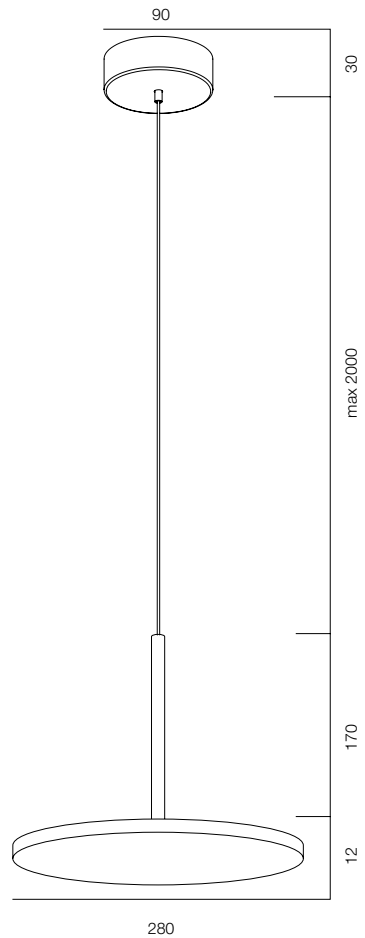

LIMB PDNT 280

LIMB PDNT

POWER - 8W / FLOOD / CCT - 2700K / CRI>97Ra (R9>90) / COMFORT - UGR <19 / IP40 / 220V (driver included) / CONTROL - DIM 220 / WARRANTY - 5 YEARS

FINISHES: PAINT (black) / TITAN (gold, black) / 100% BRASS (gold, black, pink, platinum)