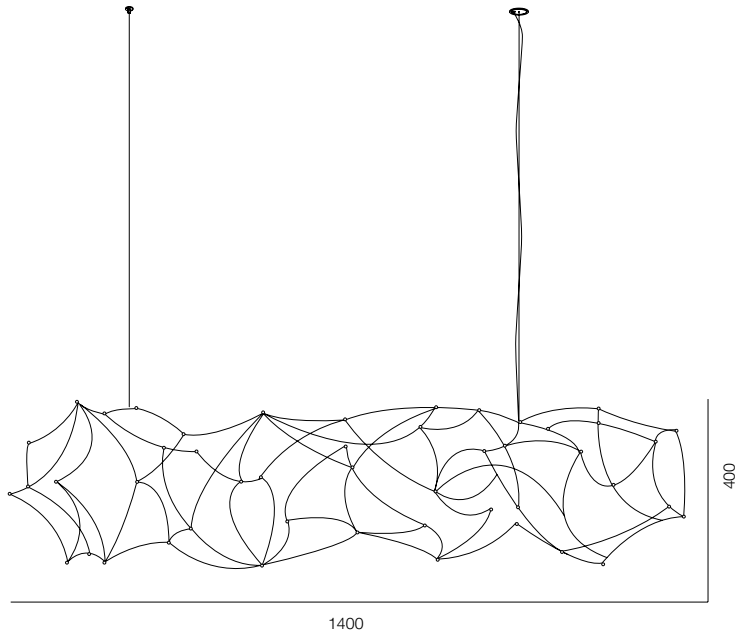

SUPREME STELLAR LINE 140