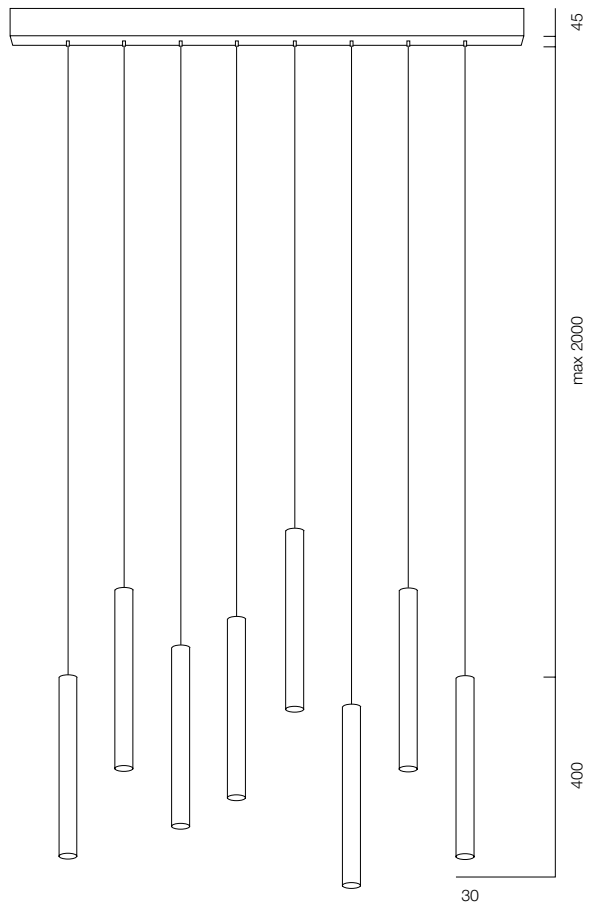

880

KASKAD LINE 880

KASKAD LINE

POWER - 48W / OPTIC - SPOT / CCT - 3000K / CRI>97Ra (R9>90) / COMFORT - UGR <19 / IP40 / 220V (driver included) / CONTROL - DIM DALI / WARRANTY - 5 YEARS

FINISHES: PAINT (black) / TITAN (gold, black) / 100% BRASS (black, platinum)