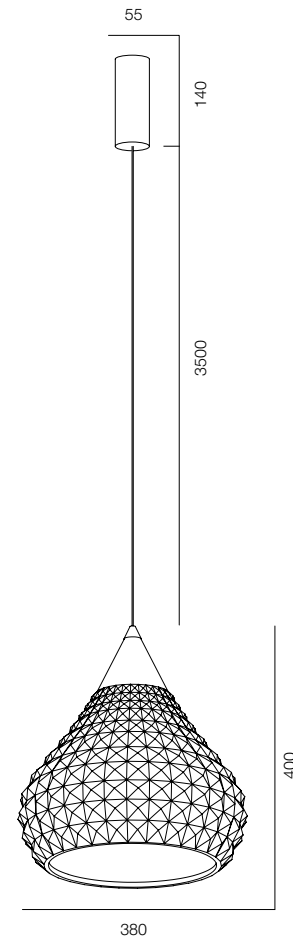

FINISHES: NATURAL CRYSTAL / 100% BRASS (black)

CUPOL PDNT CURVE 280

CUPOL PDNT CURVE 380

CUPOL PDNT SHARP 280

CUPOL PDNT SHARP 380

CUPOLA PDNT

POWER - 8W / FLOOD / CCT - 2700K / CRI>97 Ra (R9>90) /
 IP40 / 220V (driver included) / CONTROL - DIM DALI / WARRANTY - 5 YEARS