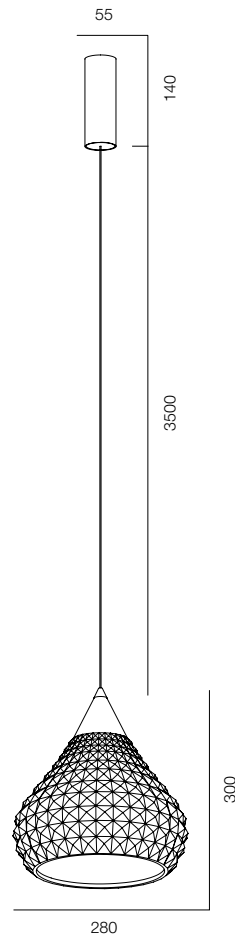

FINISHES: NATURAL CRYSTAL / 100% BRASS (black)

CUPOL PDNT CURVE 280

CUPOL PDNT CURVE 380

CUPOL PDNT SHARP 280

CUPOL PDNT SHARP 380

CUPOLA PDNT

POWER - 8W / FLOOD / CCT - 2700K / CRI>97 Ra (R9>90) /
 IP40 / 220V (driver included) / CONTROL - DIM DALI / WARRANTY - 5 YEARS