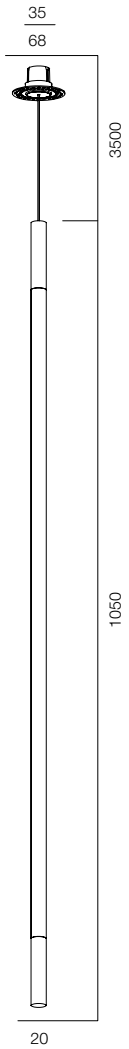

JUSTUBE PDNT 100

JUSTUBE PDNT

POWER - 8W / FLOOD / CCT - 2200K / CRI>97Ra (R9>90) / COMFORT - UGR <19 /
IP40 / 220V (driver included) / CONTROL - NO DIM, DIM DALI / WARRANTY - 5 YEARS

FINISHES: PATINA BRASS / DARK TITAN