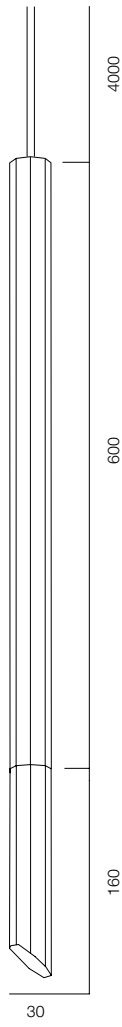

OCTO PDNT CRYSTAL R30 600

OCTO PDNT (CRYSTAL)

POWER - 6W / OPTIC - SPOT / CCT - 2200K, 2700K / CRI>97Ra (R9>90) / COMFORT - UGR <19 / IP40 / 220V, 48V (driver included) / CONTROL - NO DIM, DIM 220 / WARRANTY - 5 YEARS

FINISHES: PAINT (white, black) / TITAN (gold, black) / 100% BRASS (gold, black, pink, platinum)