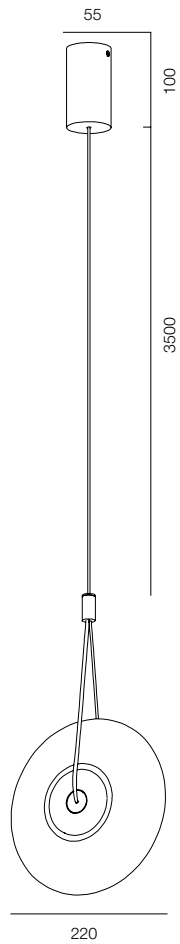

SUSPEO LAMINA ALABASTRO 220

SUSPEO LAMINA ALABASTRO

POWER - 10W / FLOOD / CCT - 2700K / CRI>97 Ra (R9>90) /
IP40 / 220V (driver included) / CONTROL - DIM DALI / WARRANTY - 5 YEARS

FINISHES: NATURAL STONE - PINK ALABASTER (SPAIN)