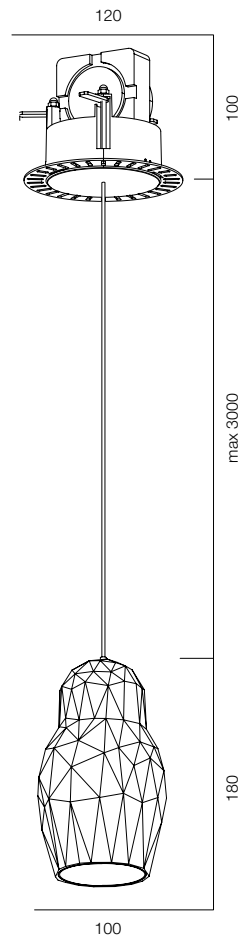

MATRĚSHKA PDNT POLY 180

MATRĚSHKA PDNT (POLY)

POWER - 8W, 12W / OPTIC - WIDE / CCT - 2200K / CRI>97Ra (R9>90) / COMFORT - UGR <19 / IP40 / 220V (driver included) / CONTROL - DIM DALI / WARRANTY - 5 YEARS

FINISHES: PATINA BRASS / PATINA BRASS