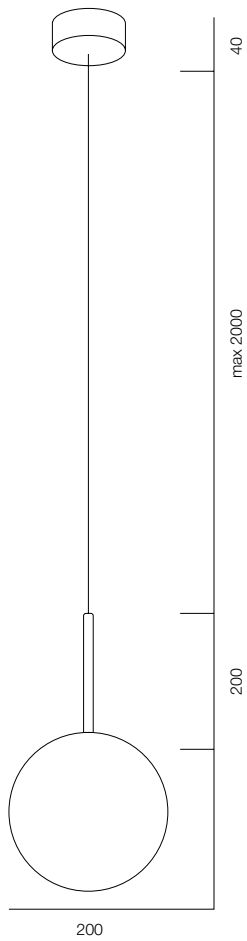

200

SHAR PDNT SHARM C 200