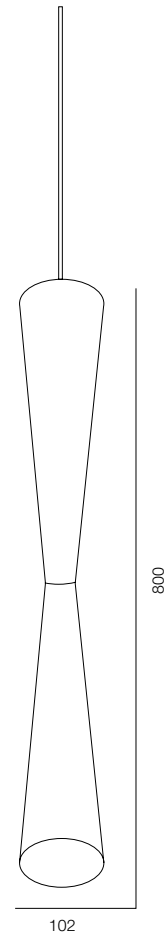

CONUS-X PDNT 6W

SERIES KARIM RASHID

POWER - 6W, 18W, 12W / OPTIC - SPOT, WIDE / CCT - 2700K, 3000K / CRI>97Ra (R9>90) / COMFORT - UGR <19 / IP40 / 220V (driver included) / CONTROL - DIM DALI / WARRANTY - 5 YEARS

FINISHES: PAINT (black, pink)