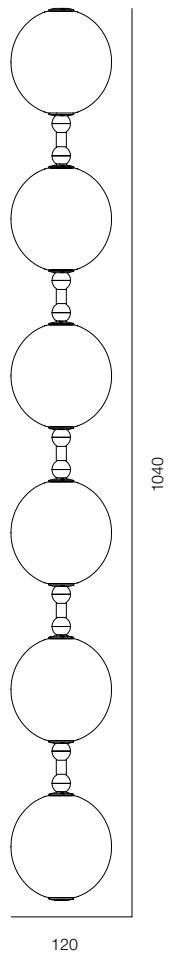

LIGHTBERRY MODULE

LIGHTBERRY

POWER - 24W / FLOOD / CCT - 2700K / CRI>97Ra (R9>90) / COMFORT - UGR <19 / IP40 / 48V (driver included) / CONTROL - NO DIM / WARRANTY - 5 YEARS

FINISHES: 100% BRASS (gold, black)