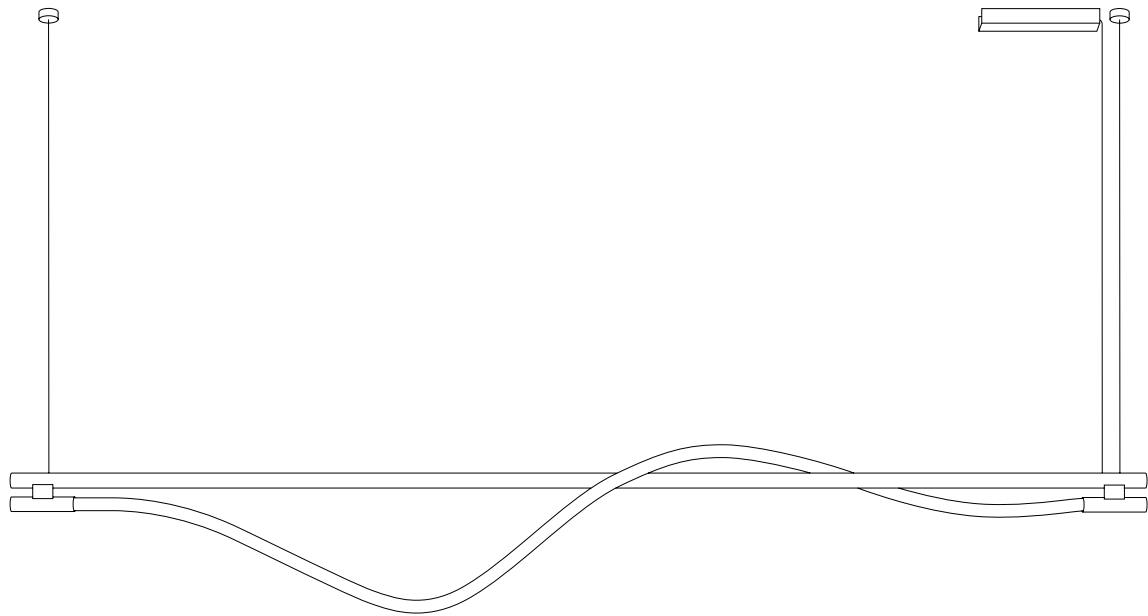

2400

FREELIGHT PDNT BOW 32W

FREELIGHT PDNT BOW

POWER - 32W / FLOOD / CCT - 2700K / CRI>97 Ra (R9>90) /
IP40 / 220V (driver included) / CONTROL - DIM DALI / WARRANTY - 5 YEARS

FINISHES: PAINT (black) / 100% BRASS (gold, black)