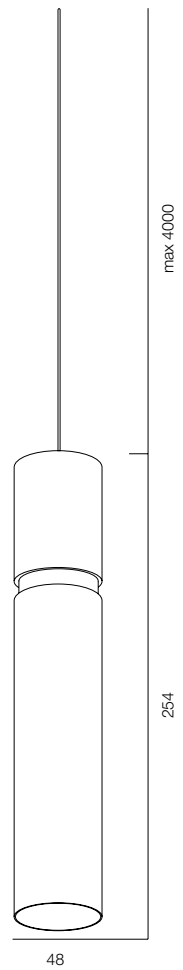

LOCUS PDNT R48 GAP

LOCUS PDNT (R48 GAP)

POWER - 6W / OPTIC - SPOT / CCT - 2700K, 3000K / CRI>97Ra (R9>90) / COMFORT - UGR <19 / IP40 / 220V (driver included) / CONTROL - NO DIM, DIM DALI / WARRANTY - 5 YEARS

FINISHES: PAINT (white, black) / TITAN (gold, black) / 100% BRASS (gold, black)