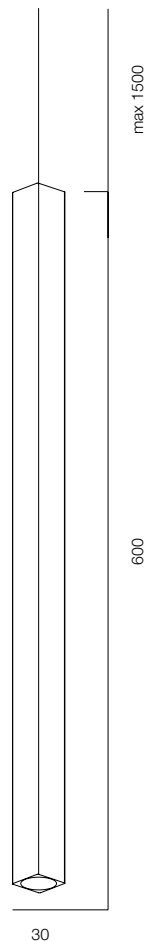

FINISHES: PAINT (white, black) / TITAN (gold, black) / 100% BRASS (gold, black, pink, platinum)

30

max 1500

400

QUATRO PDNT 400

30

max 1500

600