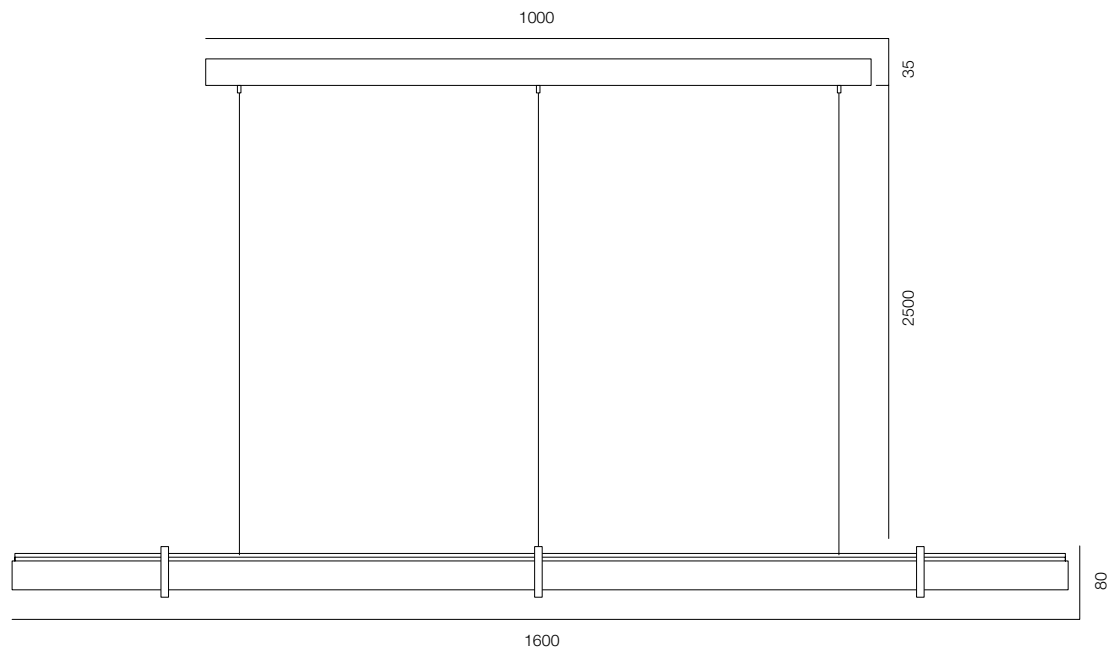

SUSPEO LINNO CRISTALLO 30W

SUSPEO LINNO (CRISTALLO)

POWER - 30W / FLOOD / CCT - 2700K / CRI>97Ra (R9>90) / COMFORT - UGR <19 /
IP40 / 220V (driver included) / CONTROL - DIM DALI / WARRANTY - 5 YEARS

FINISHES: CRYSTAL PURE & TITAN NATURAL