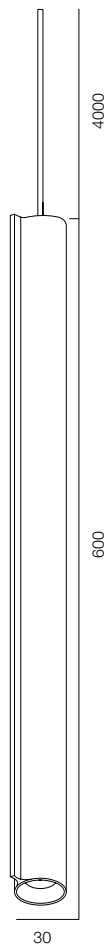

LOCUS PDNT R30 SKIN 600

LOCUS PDNT (R30 SKIN)

POWER - 6W / OPTIC - SUPER SPOT / CCT - 2200K, 2700K / CRI>97 Ra (R9>90) / COMFORT - UGR <19 / IP40 / 220V, 48V (driver included) / CONTROL - DIM 220, DIM DALI / WARRANTY - 5 YEARS

FINISHES: SKIN NATURAL (>100 colors)