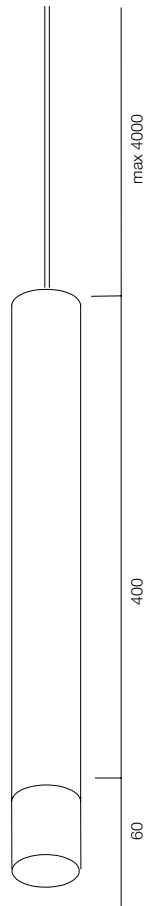

48

LOCUS PDNT R48 ALABASTER 60

LOCUS PDNT (R48 ALABASTER)

POWER - 6W / FLOOD / CCT - 2700K, 3000K / CRI>97Ra (R9>90) / COMFORT - UGR <19 /
IP40 / 220V (driver included) / CONTROL - NO DIM, DIM 220, DIM DALI / WARRANTY - 5 YEARS

FINISHES: NATURAL STONE - PINK ALABASTER (SPAIN) / PAINT (white, black) / 100% BRASS (gold, black, pink, platinum)