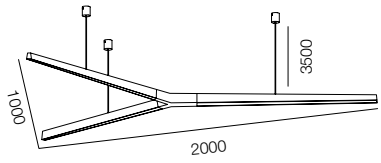

DREAMSTAR 200