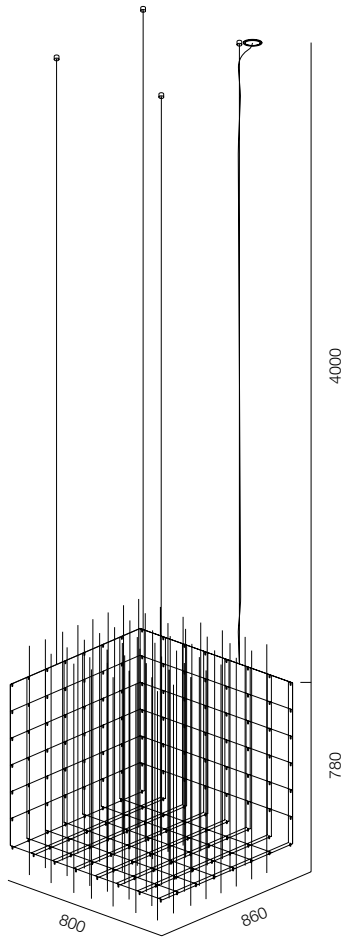

MOLECULE CUBE 860