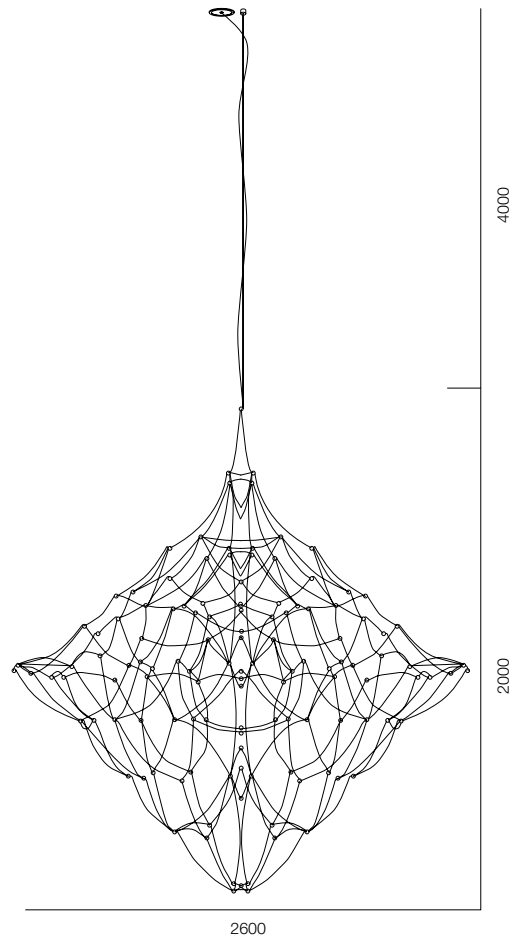

2600

SUPREME CAMELOT XL 260

SUPER CAMELOT XL

POWER - 30W, 35W / FLOOD / CCT - 2300K, 3000K / CRI>97 Ra (R9>90) /
IP20 / 220V (driver included) / CONTROL - NO DIM / WARRANTY - 5 YEARS

FINISHES: 100% STEEL