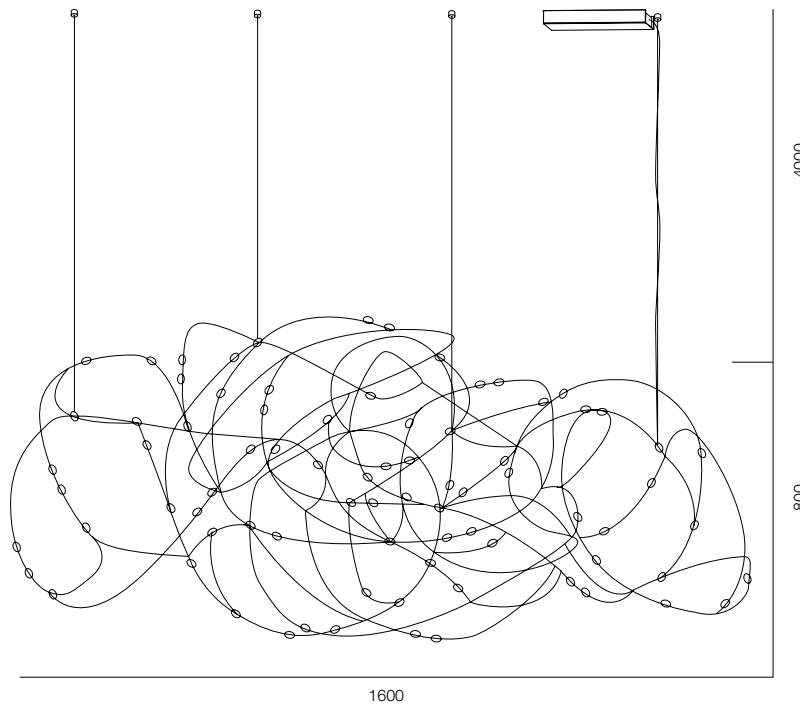

SUPREME CLOUD M

SUPREME CLOUD

POWER - 20W, 40W / FLOOD / CCT - 2000K / CRI>97 Ra (R9>90) /
IP20 / 220V (driver included) / CONTROL - NO DIM / WARRANTY - 5 YEARS

FINISHES: 100% BRASS (black)