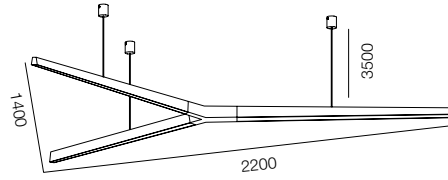

DREAMSTAR 220