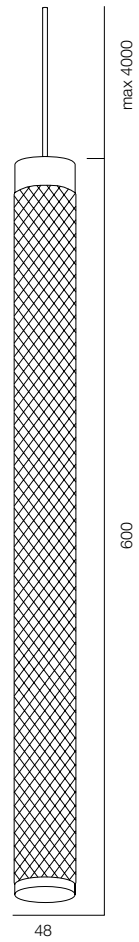

LOCUS PDNT R48 MESH 600

LOCUS PDNT (R48 MESH)

POWER - 6W / OPTIC - SPOT / CCT - 2700K, 3000K / CRI>97Ra (R9>90) / COMFORT - UGR <19 / IP40 / 220V (driver included) / CONTROL - NO DIM, DIM 220, DIM DALI / WARRANTY - 5 YEARS

FINISHES: TITAN (gold, black, pink, natural)