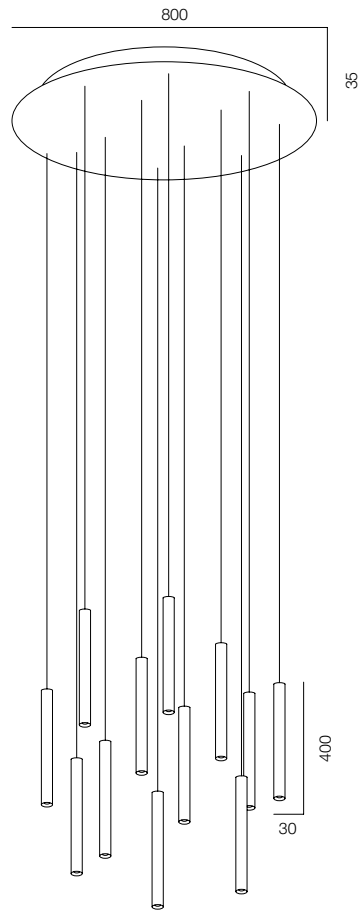

KASKAD RND 12

KASCAD RND

POWER - 30W, 72W / OPTIC - SPOT / CCT - 2700K / CRI>97Ra (R9>90) / COMFORT - UGR <19 /
IP40 / 220V (driver included) / CONTROL - DIM DALI / WARRANTY - 5 YEARS

FINISHES: PAINT (white, black) / TITAN (gold, black) / 100% BRASS (black, platinum)