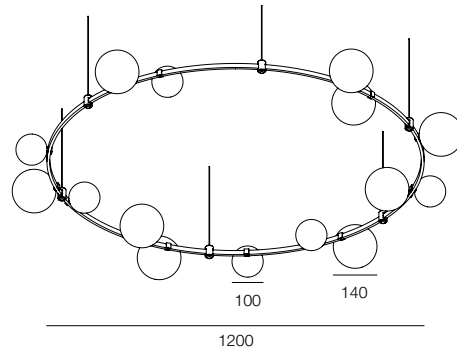

AUROOM ROUND BUBBLE 120