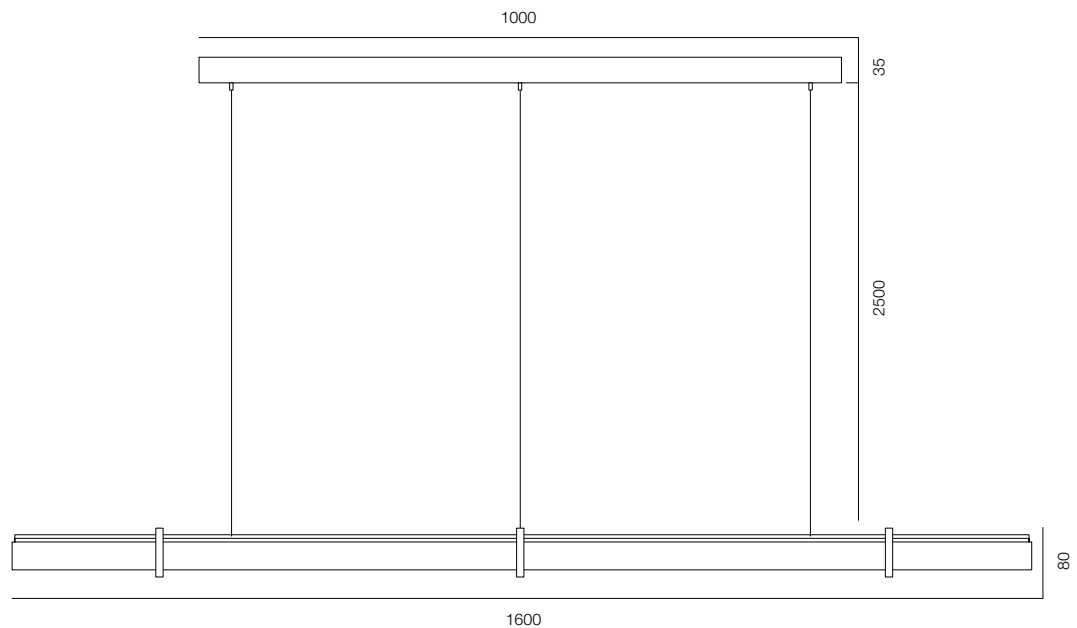

FINISHES: CRYSTAL PURE & TITAN NATURAL

SUSPESO LINNO ALABASTRO 30W

SUSPESO LINNO (ALABASTRO)

POWER - 30W / FLOOD / CCT - 2700K / CRI>97Ra (R9>90) / COMFORT - UGR <19 /
IP40 / 220V (driver included) / CONTROL - DIM DALI / WARRANTY - 5 YEARS