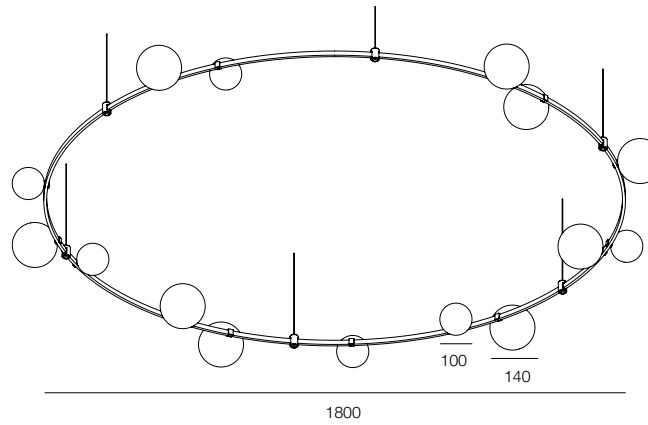

FINISHES: TITAN (gold, black) / NATURAL STONE - PINK ALABASTER (SPAIN) / CRYSTAL PURE / GLASS PURE

AUROOM ROUND BUBBLE 88

AUROOM ROUND BUBBLE 120

AUROOM ROUND BUBBLE 150

AUROOM ROUND BUBBLE 180

AUROOM ROUND BUBBLE