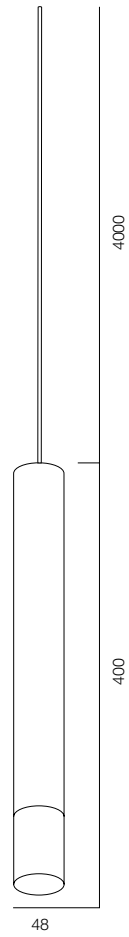

LOCUS PDNT R48 ZOOM 400

LOCUS ZOOM PDNT

POWER - 6W / OPTIC - ZOOM / CCT - 2200K / CRI>97Ra (R9>90) / COMFORT - UGR <19 / IP40 / 220V (driver included) / CONTROL - DIM DALI / WARRANTY - 5 YEARS

FINISHES: PAINT (black) / TITAN (gold, black)