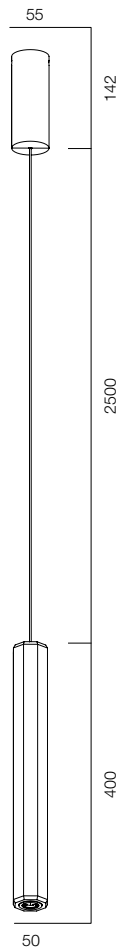

OCTO PDNT CRISTALLO 400