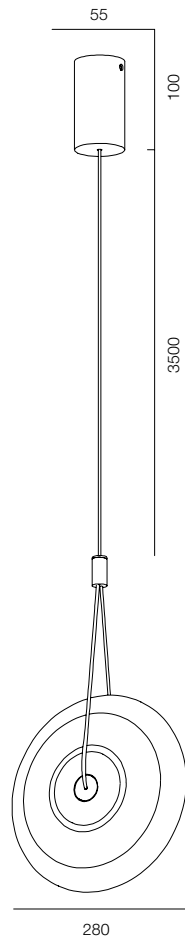

SUSPEO LAMINA CRISTALLO 280

SUSPEO LAMINA CRISTALLO

POWER - 10W / FLOOD / CCT - 2700K / CRI>97 Ra (R9>90)
IP40 / 220V (driver included) / CONTROL - DIM DALI / WARRANTY - 5 YEARS

FINISHES: CRYSTAL (pure, rubin, obsidian) / PAINT (black)