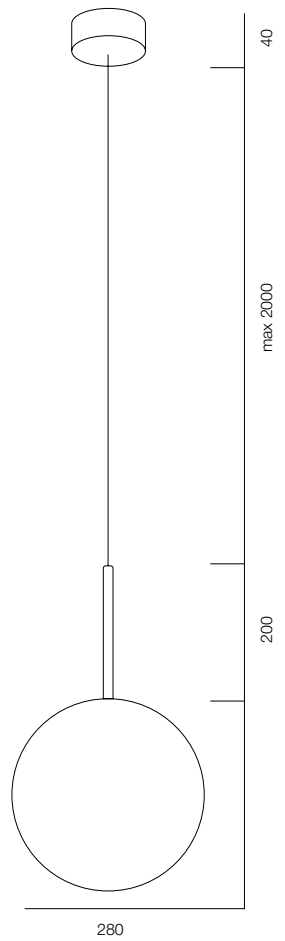

280

SHAR PDNT SHARM C 280

SHAR PDNT (SHARM)

POWER - 4W / FLOOD / CCT - 2700K / CRI>97Ra (R9>90) / COMFORT - UGR <19 / IP40 / 220V (driver included) / CONTROL - DIM DALI / WARRANTY - 5 YEARS

FINISHES: PAINT (black) / 100% BRASS (gold, black)