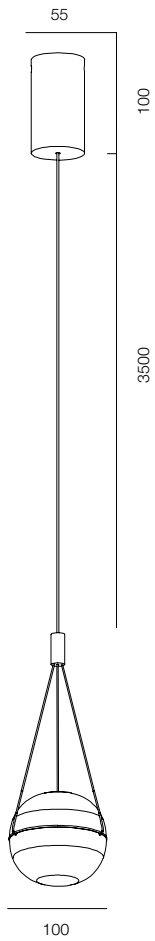

SUSPEO BUBBLE ALABASTRO 100