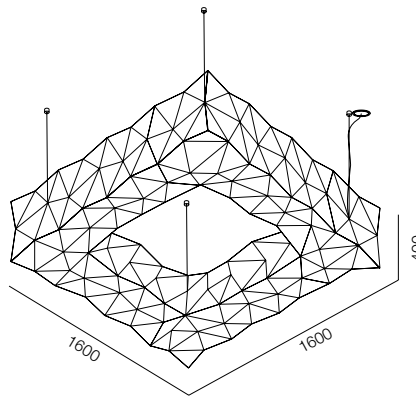

SUPREME SOZVEZDIE SQR 160