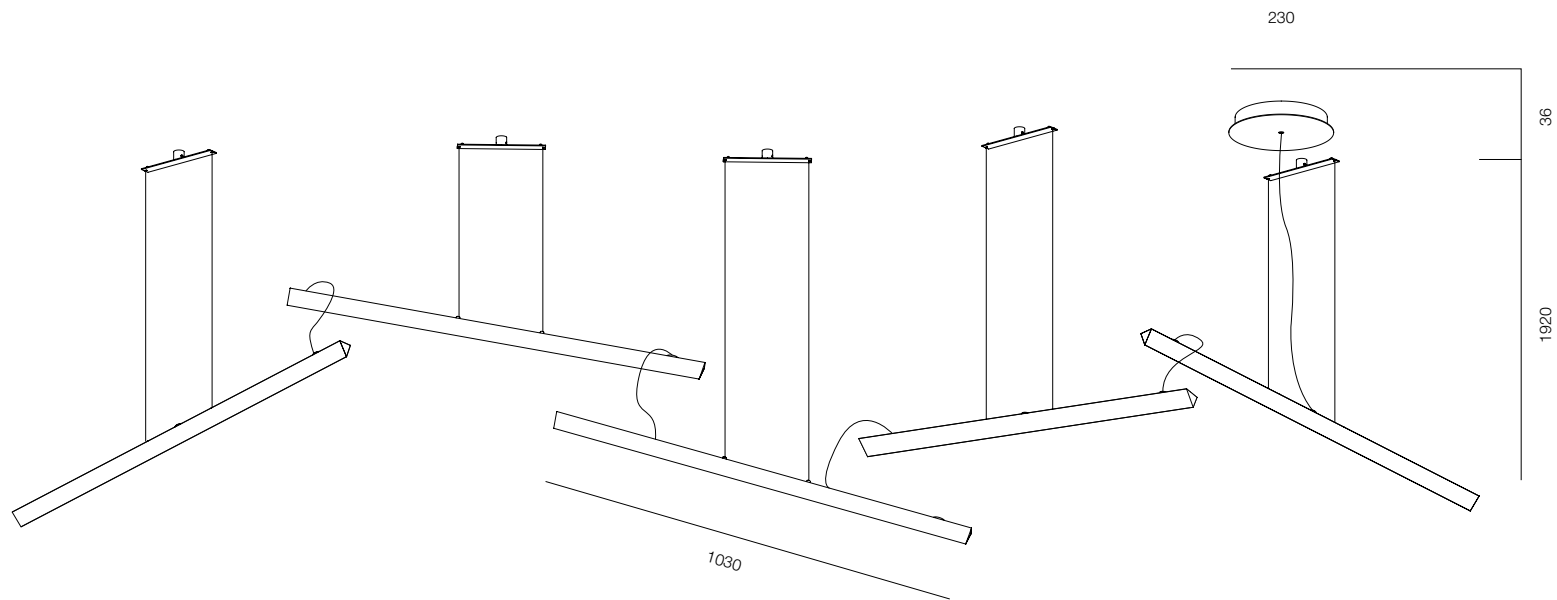

AURORA PDNT 75W

AURORA PDNT

POWER - 75W / FLOOD / CCT - 3000K / CRI>97Ra (R9>90) / COMFORT - UGR <19 /
IP40 / 220V (driver included) / CONTROL - DIM DALI / WARRANTY - 5 YEARS

FINISHES: PAINT (white)