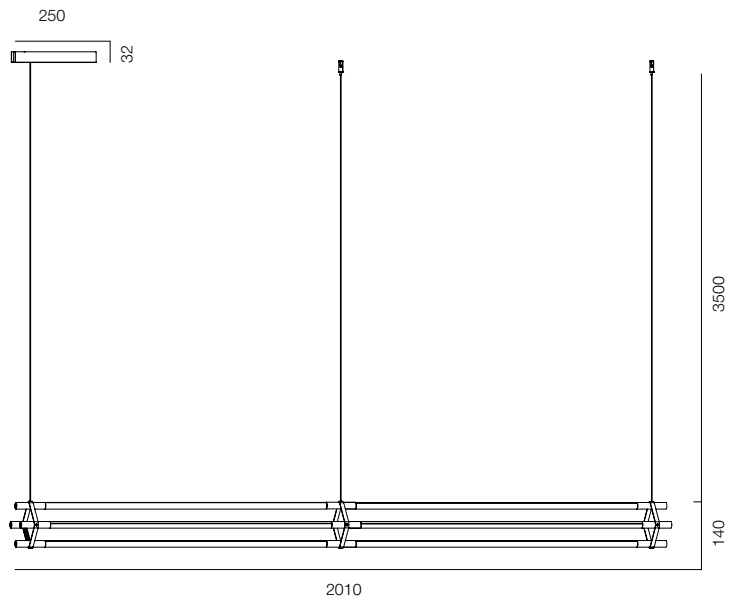

SUSPESO FOTUBES 64W