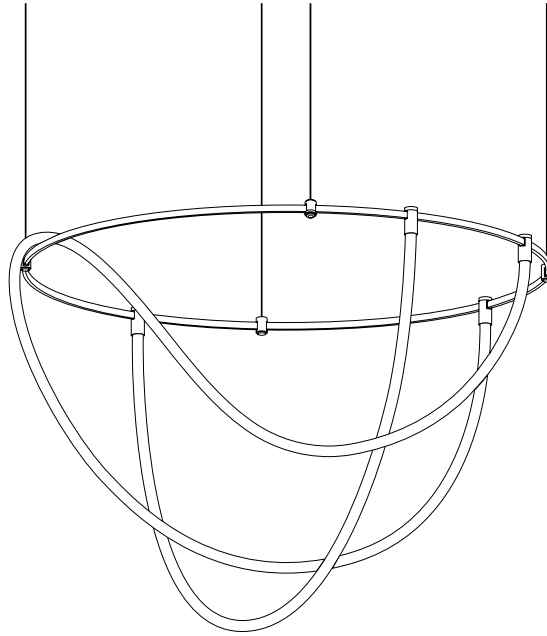

POWER - 52W, 62W, 78W, 96W / FLOOD / CCT - 2700K / CRI>97Ra (R9>90) / COMFORT - UGR <19 / IP40 / 48V (driver included) / CONTROL - DIM DALI / WARRANTY - 5 YEARS

FINISHES: 100% BRASS (gold)

1200

AUROOM ROUND FREELIGHT 65W 1200