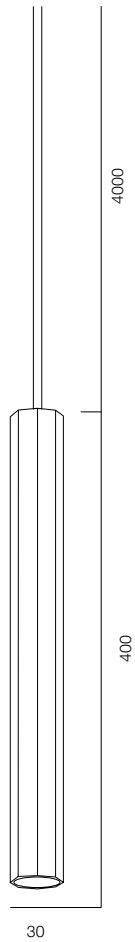

OCTO PDNT R30 400