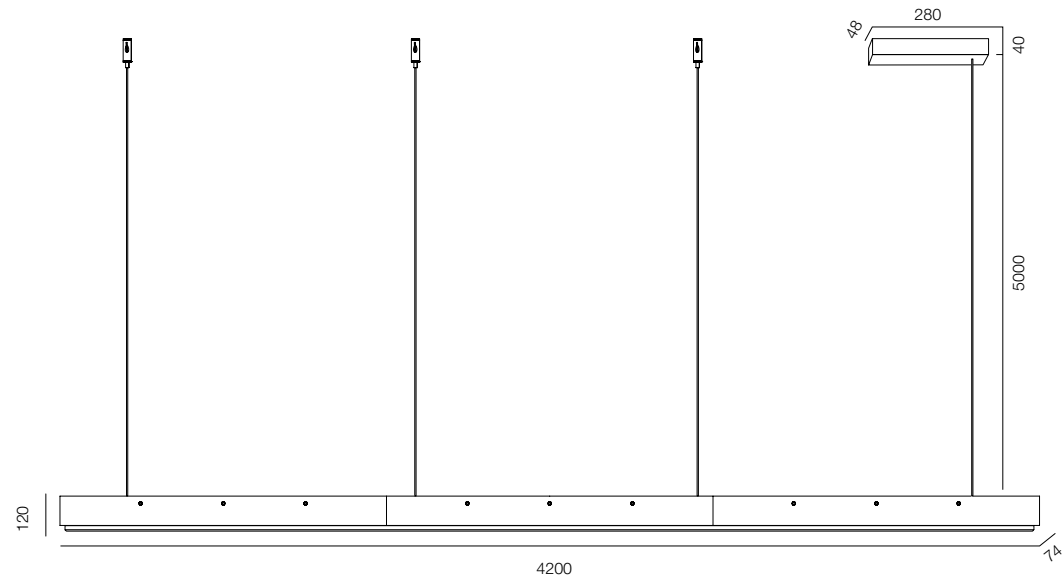

SUSPEO BRUTALO CRYSTALLO 420

SUSPEO BRUTALO (CRYSTALLO)

POWER - 224W, 336W / FLOOD / CCT - 2700K / CRI>97Ra (R9>90) / COMFORT - UGR <19 / IP40 / 220V (driver included) / CONTROL - DIM DALI / WARRANTY - 5 YEARS

FINISHES: STONE NATURAL & PAINT (black)