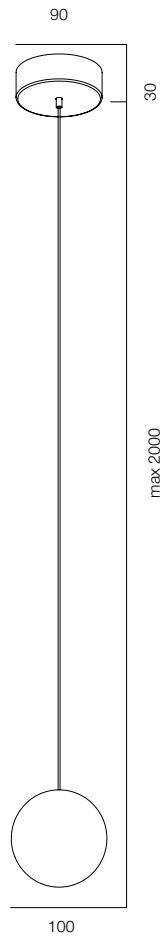

SHAR PDNT SOFT 100 C