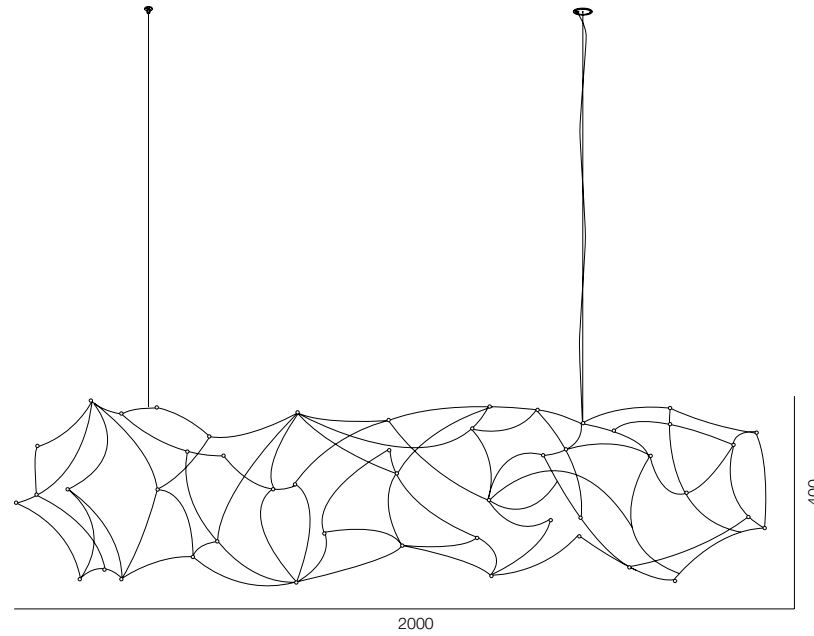

SUPREME STELLAR LINE 200

SUPREME STELLAR LINE

POWER - 14W, 16W / FLOOD / CCT - 2300K, 3000K / CRI>97 Ra (R9>90) /
IP20 / 220V (driver included) / CONTROL - NO DIM / WARRANTY - 5 YEARS

FINISHES: 100% STEEL