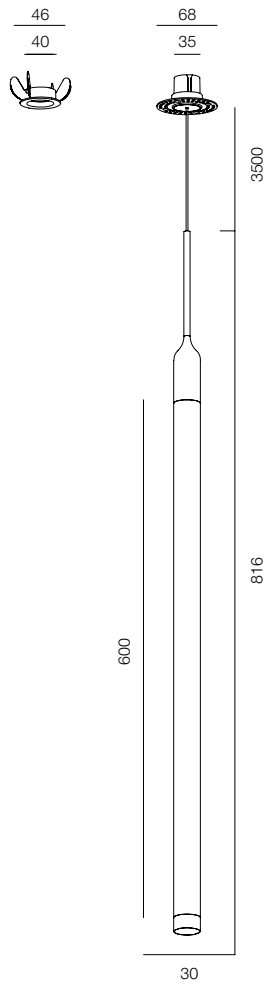

LOCUS PDNT EXXE 60

LOCUS PDNT (EXXE)

POWER - 6W / OPTIC - MEDIUM / CCT - 2200K / CRI>97Ra (R9>90) / COMFORT - UGR <19 / IP40 / 220V (driver included) / CONTROL - DIM DALI / WARRANTY - 5 YEARS

FINISHES: PAINT (white, black) / PATINA BRASS / DARK BRASS