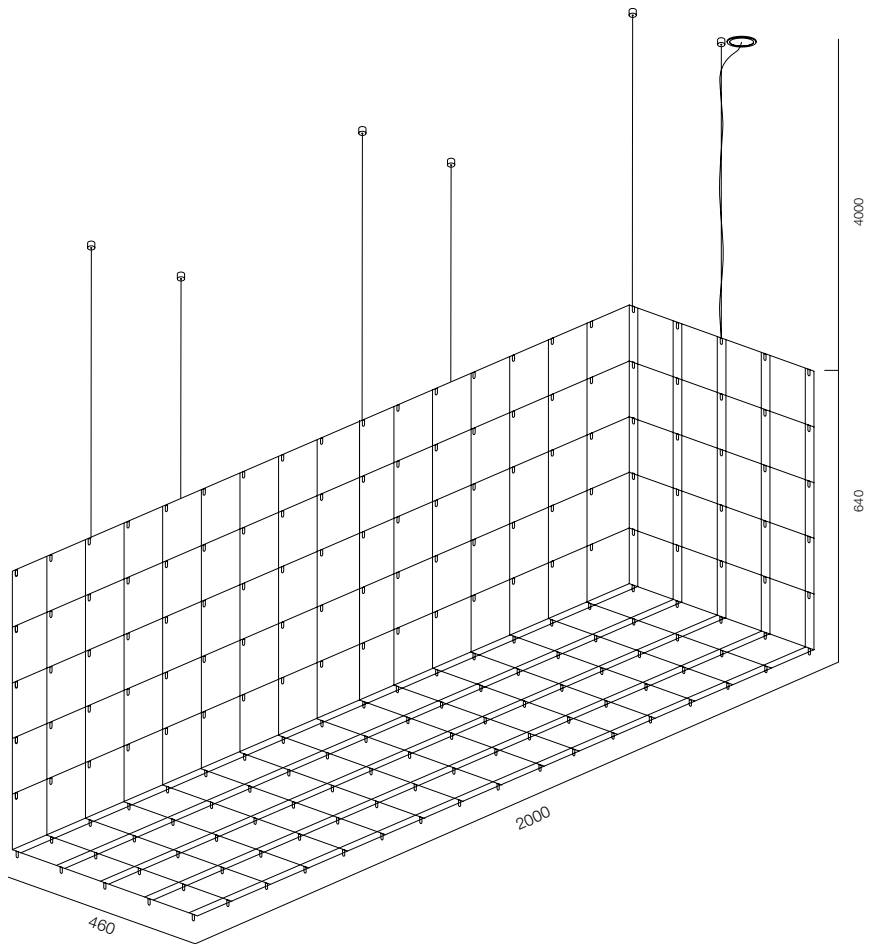

MOLECULE LINE 200

MOLECULE LINE

POWER - 60W / FLOOD / CCT - 2300K / CRI>97 Ra (R9>90) /
IP20 / 220V (driver included) / CONTROL - NO DIM / WARRANTY - 5 YEARS

FINISHES: 100% STEEL