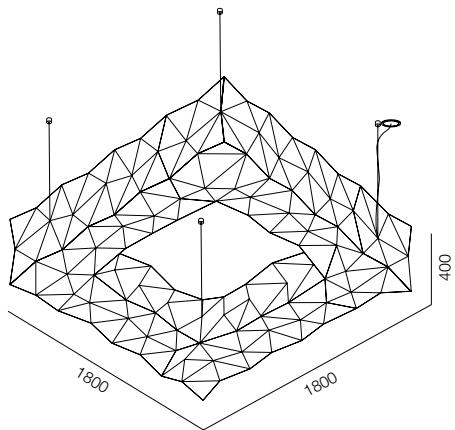

FINISHES: 100% STEEL

SUPREME SOZVEZDIE SQR 140

SUPREME SOZVEZDIE SQR 160

SUPREME SOZVEZDIE SQR 180

SUPREME SOZVEZDIE SQR 200

SUPREME SOZVEZDIE SQR

POWER - 40W, 48W, 56W, 60W / FLOOD / CCT - 2300K, 3000K / CRI>97 Ra (R9>90) /
IP20 / 220V (driver included) / CONTROL - NO DIM / WARRANTY - 5 YEARS