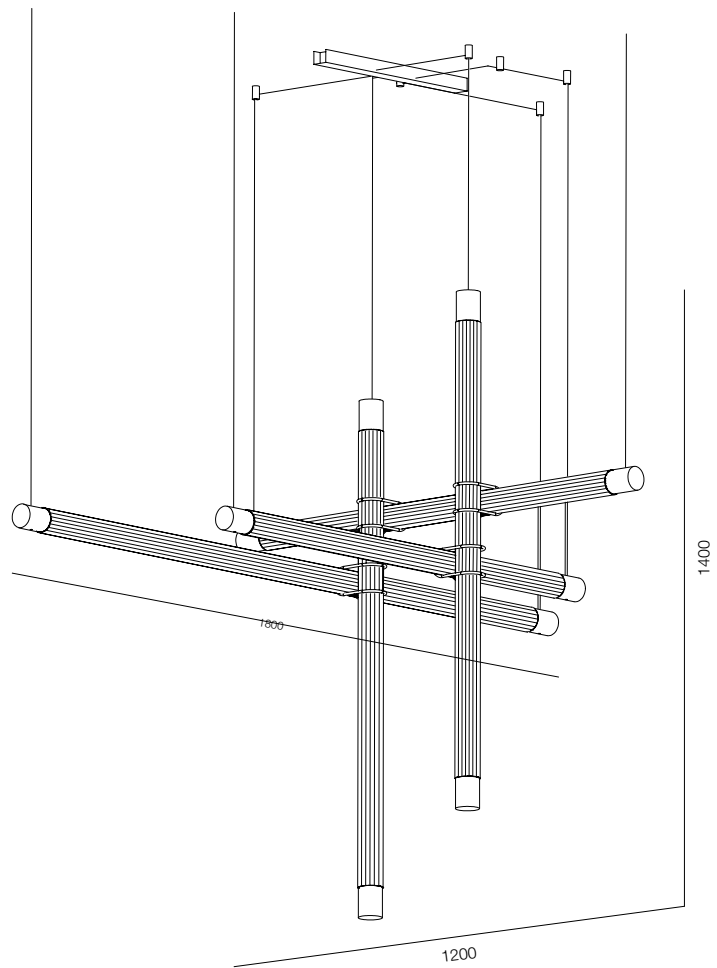

SUSPEO FLUTTO FIVE 200W

SUSPEO FLUTTO FIVE

POWER - 200W / FLOOD / CCT - 2700K / CRI>97Ra (R9>90) / COMFORT - UGR <19 /
IP40 / 220V (driver included) / CONTROL - DIM DALI / WARRANTY - 5 YEARS

FINISHES: GLASS PURE