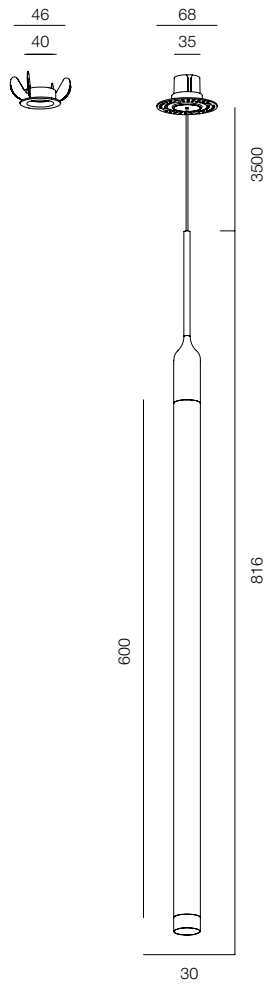

LOCUS PDNT EXXE 60

LOCUS PDNT (EXXE)

POWER - 6W / OPTIC - MEDIUM / CCT - 2200K / CRI>97Ra (R9>90) / COMFORT - UGR <19 / IP40 / 220V (driver included) / CONTROL - DIM DALI / WARRANTY - 5 YEARS

FINISHES: PAINT (white, black) / DARK BRASS / BLACK BRASS