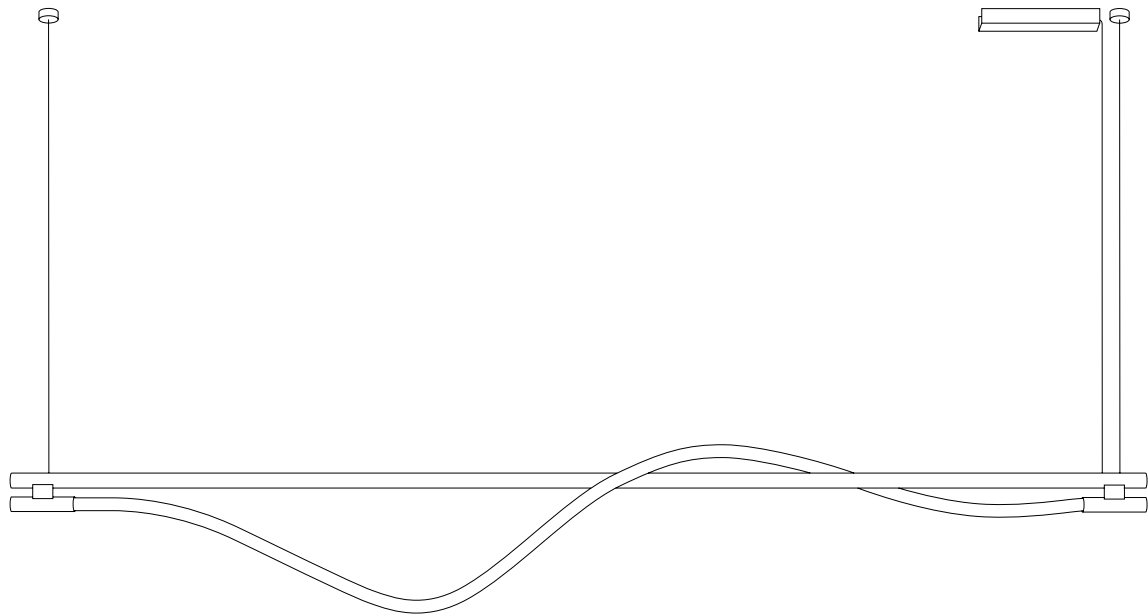

2400

FRELIGHT PDNT BOW 32W

FRELIGHT PDNT BOW

POWER - 32W / FLOOD / CCT - 2700K / CRI>97 Ra (R9>90) /
IP40 / 220V (driver included) / CONTROL - DIM DALI / WARRANTY - 5 YEARS

FINISHES: PAINT (black) / 100% BRASS (gold, black)