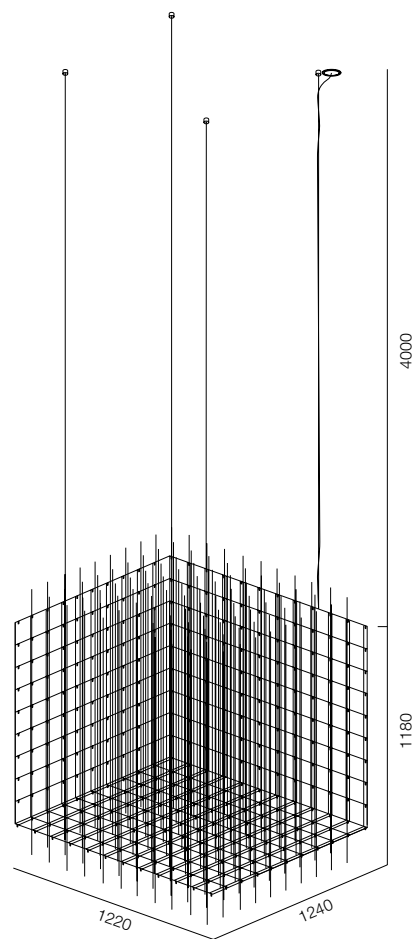

MOLECULE CUBE 1220

MOLECULE CUBE

POWER - 60W, 90W / FLOOD / CCT - 2300K / CRI>97 Ra (R9>90) /
IP20 / 220V (driver included) / CONTROL - NO DIM / WARRANTY - 5 YEARS

FINISHES: 100% STEEL