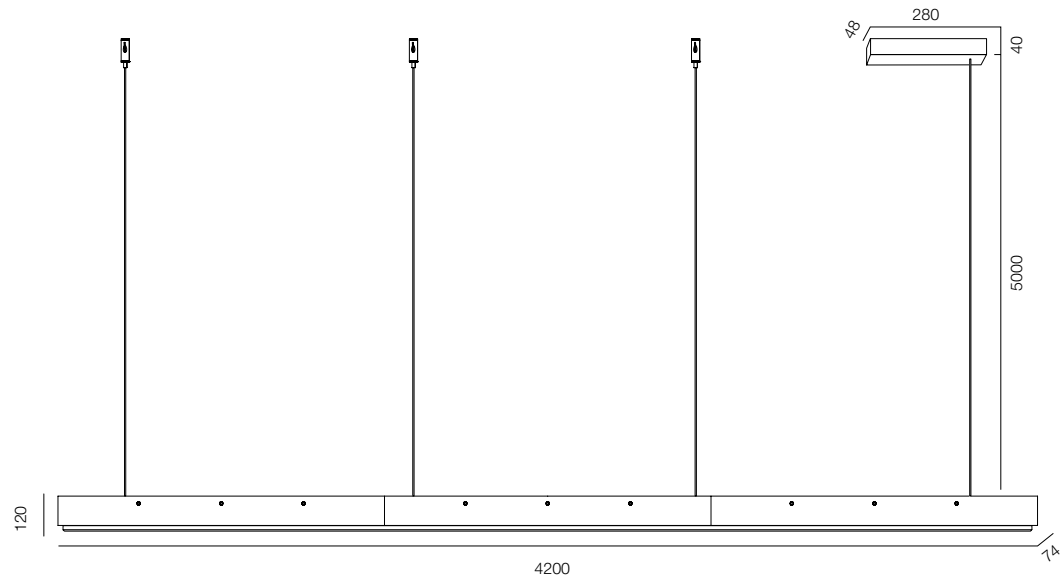

SUSPEO BRUTALO CRYSTALLO 420

SUSPEO BRUTALO (CRYSTALLO)

POWER - 224W, 336W / FLOOD / CCT - 2700K / CRI>97Ra (R9>90) / COMFORT - UGR <19 / IP40 / 220V (driver included) / CONTROL - DIM DALI / WARRANTY - 5 YEARS

FINISHES: STONE NATURAL & PAINT (black)