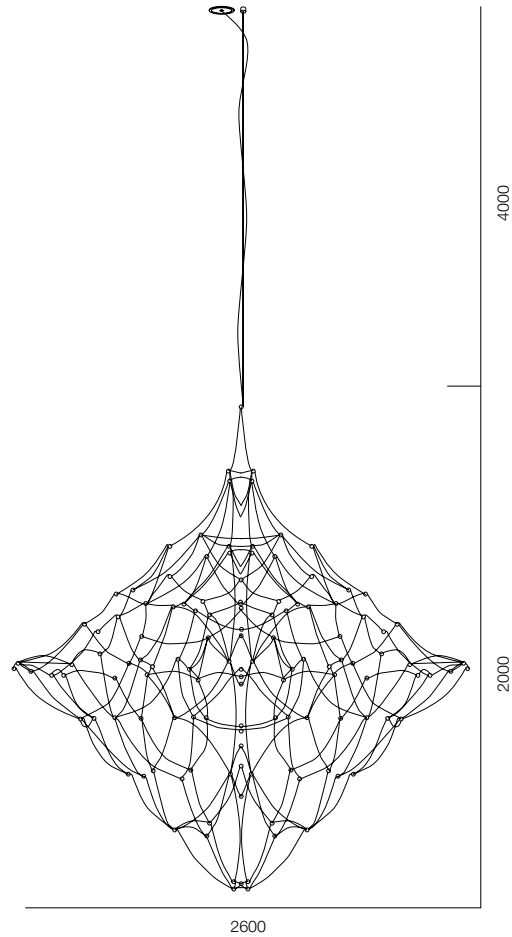

2600

SUPREME CAMELOT XL 260

SUPER CAMELOT XL

POWER - 30W, 35W / FLOOD / CCT - 2300K, 3000K / CRI>97 Ra (R9>90) /
IP20 / 220V (driver included) / CONTROL - NO DIM / WARRANTY - 5 YEARS

FINISHES: 100% STEEL