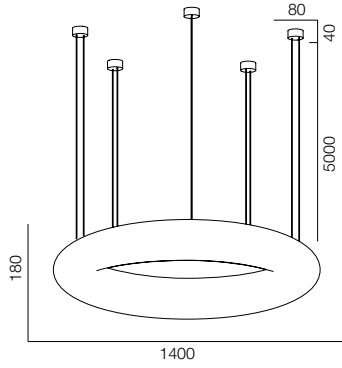

QUARTZ CRYSTAL RING 140