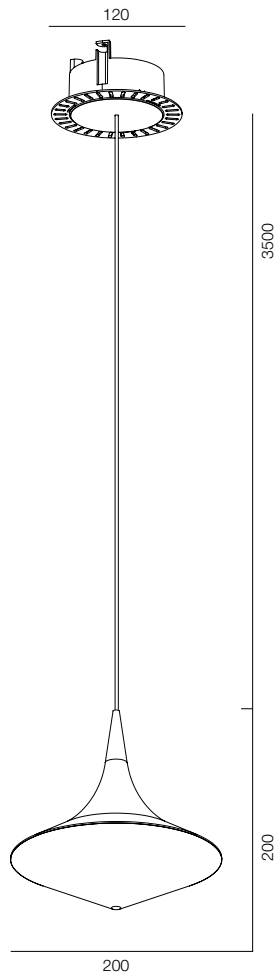

SUSPEO GOOLIYA 200