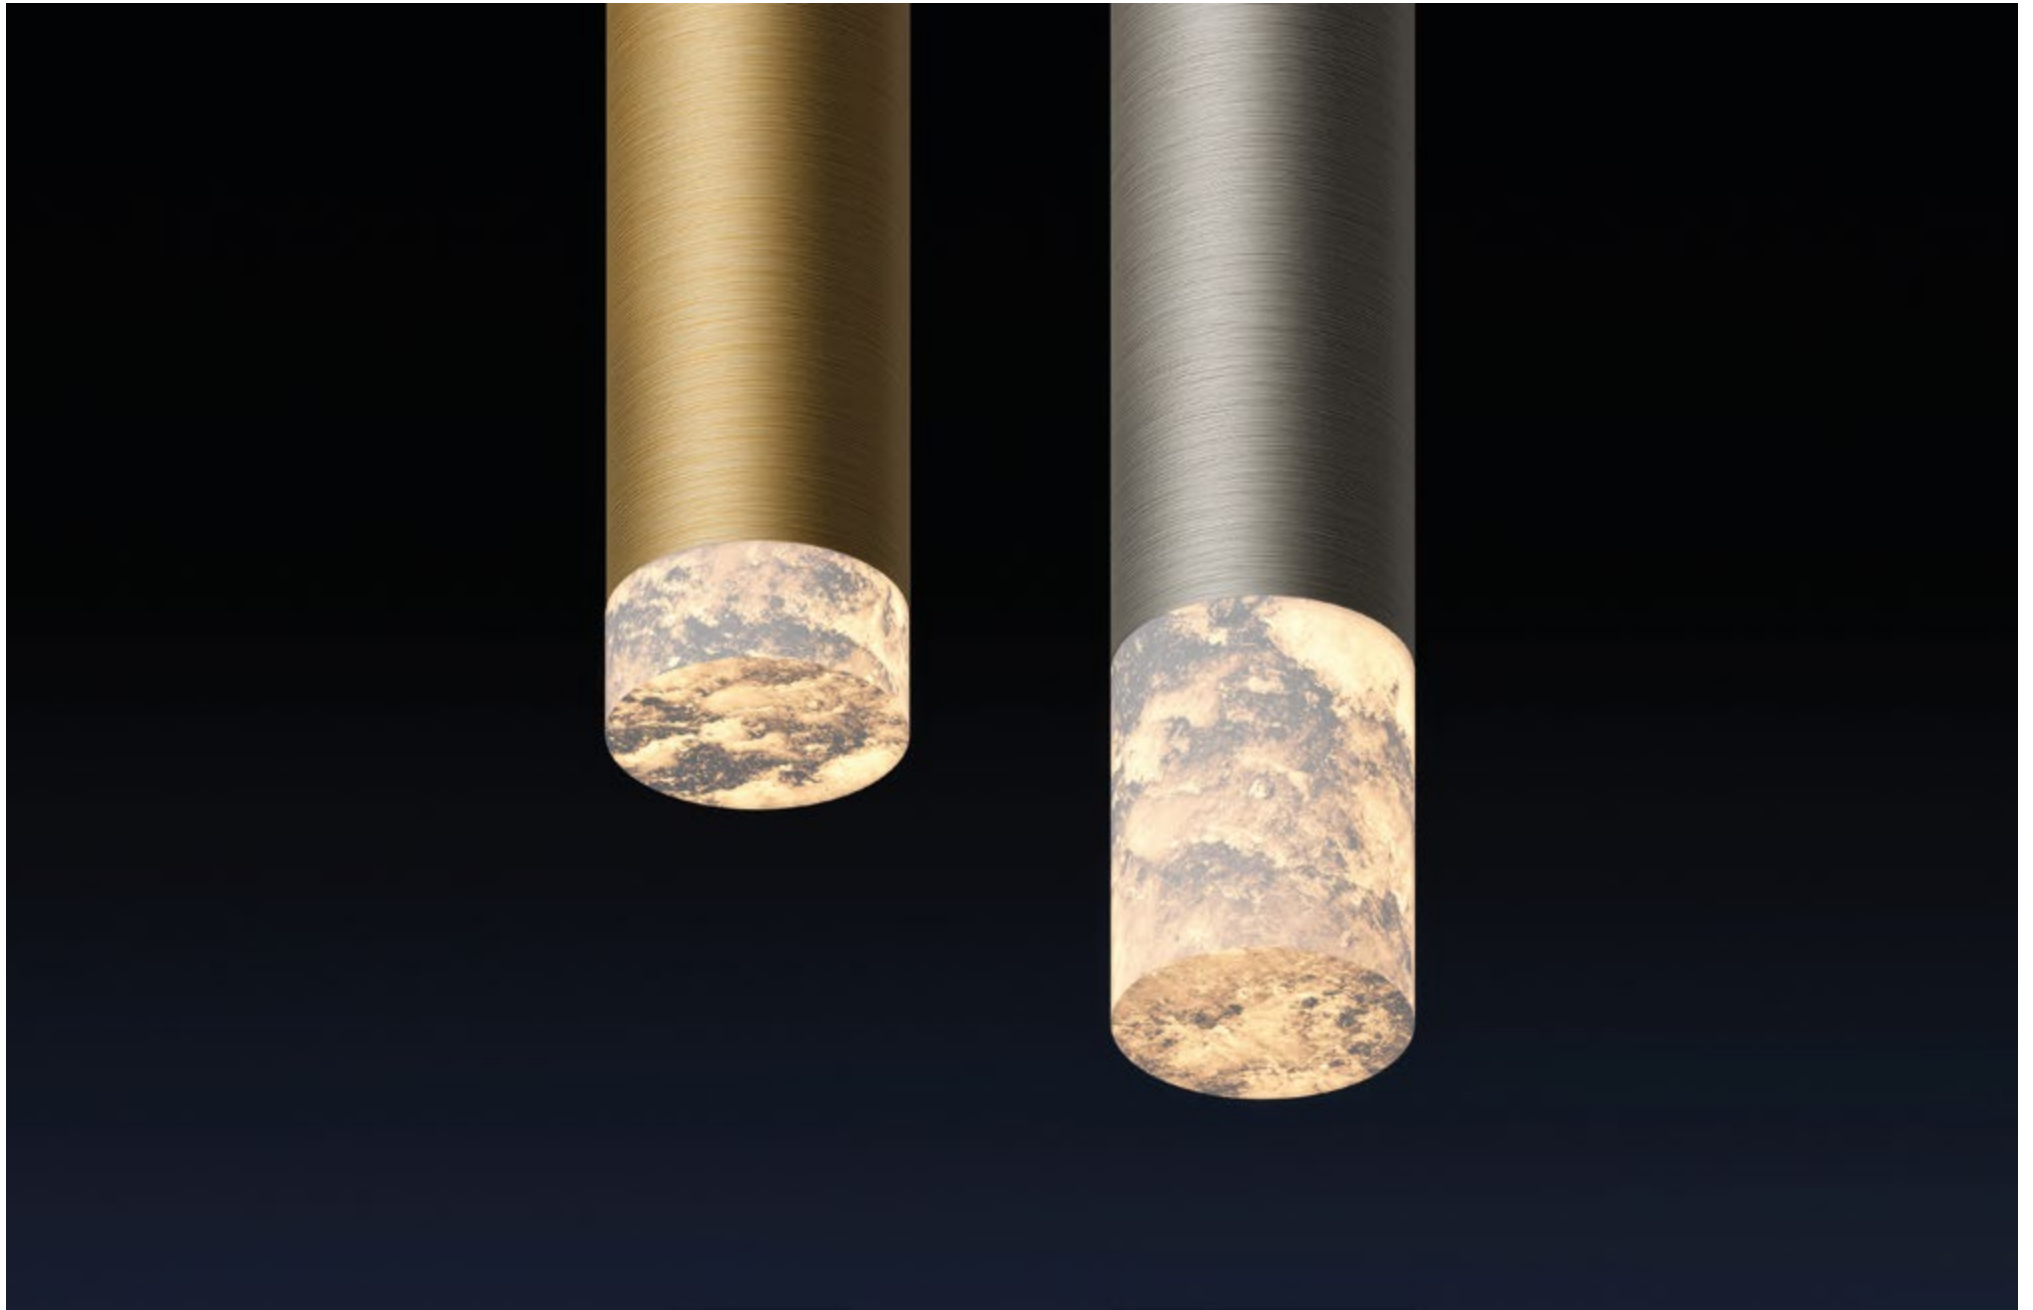

FINISHES: PAINT (white, black) / TITAN (gold, black) / 100% BRASS (gold, black, pink, platinum)

48

LOCUS PDNT R48 ALABASTER 20

48

LOCUS PDNT R48 ALABASTER 60