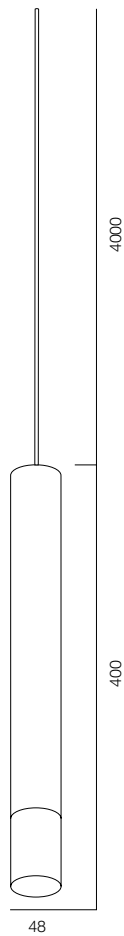

LOCUS PDNT R48 ZOOM 400

LOCUS ZOOM PDNT

POWER - 6W / OPTIC - ZOOM / CCT - 2200K / CRI>97Ra (R9>90) / COMFORT - UGR <19 / IP40 / 220V (driver included) / CONTROL - DIM DALI / WARRANTY - 5 YEARS

FINISHES: PAINT (black) / TITAN (gold, black)