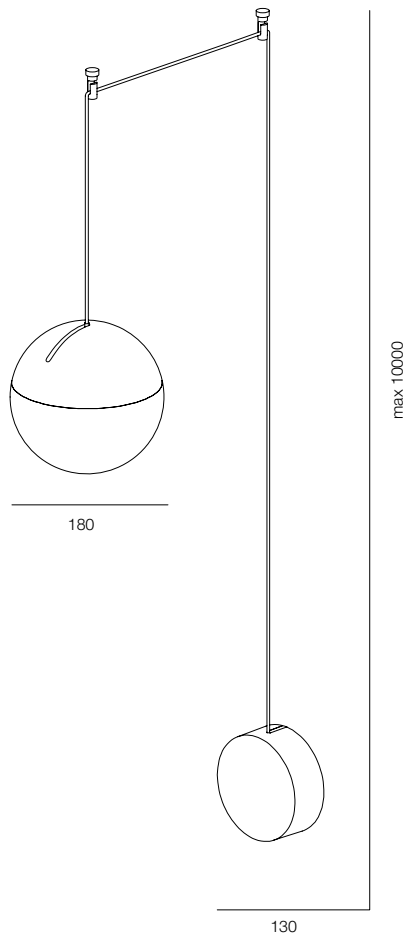

## LIGHTBERRY

POWER - 24W / FLOOD / CCT - 2700K / CRI>97Ra (R9>90) / COMFORT - UGR <19 /  
IP40 / 48V (driver included) / CONTROL - NO DIM / WARRANTY - 5 YEARS

FINISHES: 100% BRASS (gold, black)

SHAR PDNT HALF 180