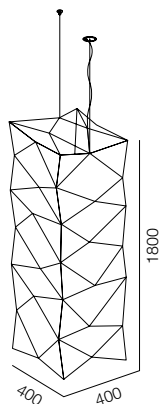

SUPREME SOZVEZDIE LINE 180

SUPREME SOZVEZDIE LINE

POWER - 18W, 20W, 22W, 28W / FLOOD / CCT - 2300K, 3000K / CRI>97 Ra (R9>90) /
IP20 / 220V (driver included) / CONTROL - NO DIM / WARRANTY - 5 YEARS

FINISHES: 100% STEEL