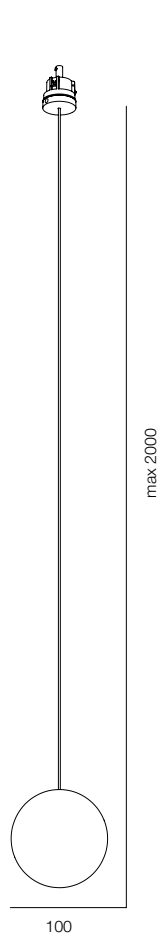

SHAR PDNT SOFT 100 R