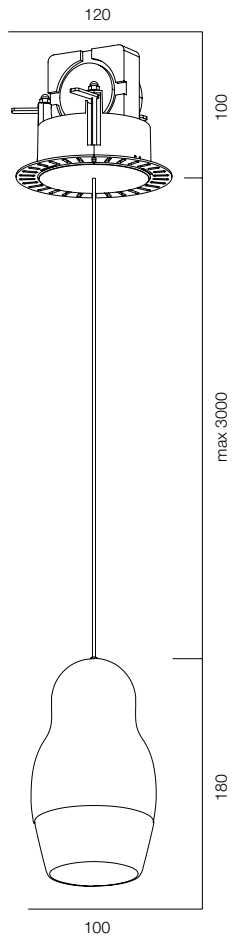

MATRĚSHKA PDNT GLASS 180

MATRĚSHKA PDNT (GLASS)

POWER - 8W, 12W / OPTIC - WIDE / CCT - 2200K / CRI>97Ra (R9>90) / COMFORT - UGR <19 / IP40 / 220V (driver included) / CONTROL - DIM DALI / WARRANTY - 5 YEARS

FINISHES: GLASS DARK / TITAN (natural)