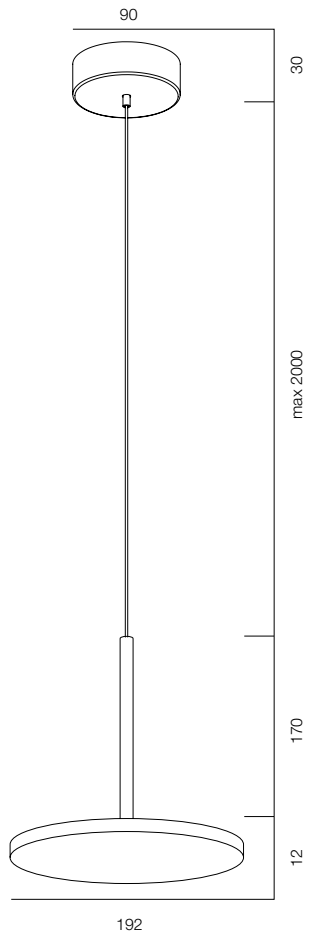

LIMB PDNT 200