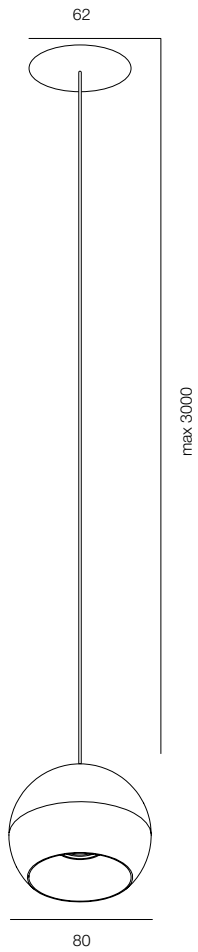

BELUGA PDNT 80