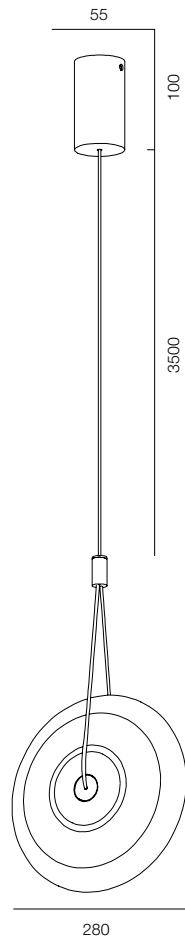

SUSPEO LAMINA CRISTALLO 280

SUSPEO LAMINA CRISTALLO

POWER - 10W / FLOOD / CCT - 2700K / CRI>97 Ra (R9>90)
IP40 / 220V (driver included) / CONTROL - DIM DALI / WARRANTY - 5 YEARS

FINISHES: CRYSTAL (pure, rubin, obsidian) / PAINT (black)