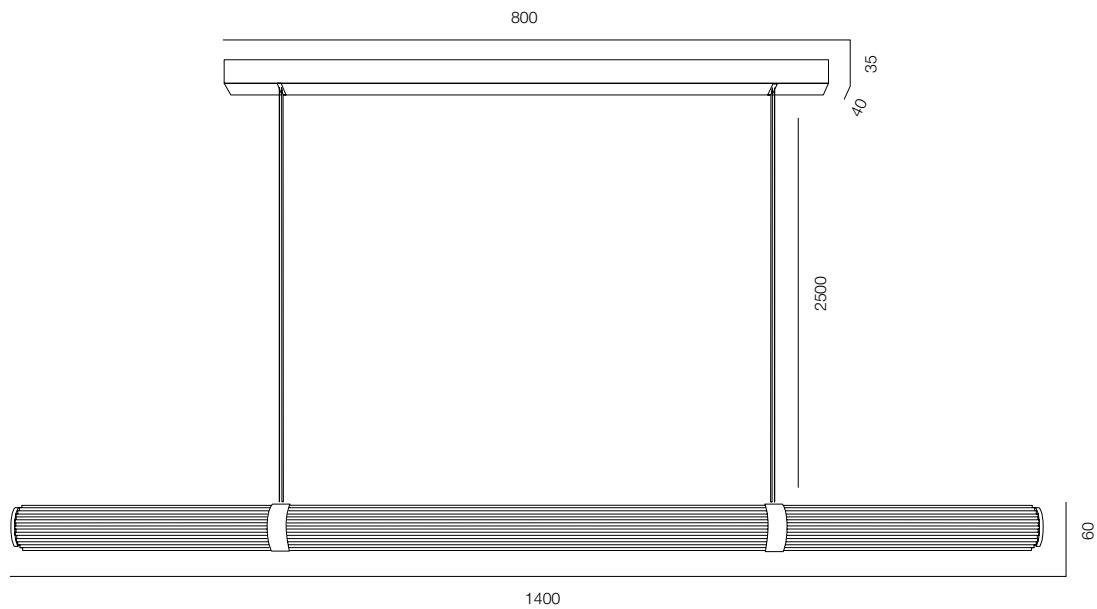

SUSPEO FLUTTO UNO 34W

SUSPEO FLUTTO UNO

POWER - 34W / FLOOD / CCT - 2700K / CRI>97Ra (R9>90) / COMFORT - UGR <19 /
IP40 / 220V (driver included) / CONTROL - DIM DALI / WARRANTY - 5 YEARS

FINISHES: GLASS PURE