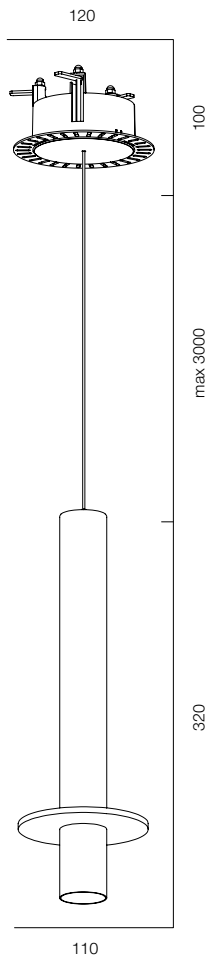

SUSPESSO CANDELA 6W

SUSPESSO CANDELA

POWER - 6W / FLOOD / CCT - 2700K / CRI>97Ra (R9>90) / COMFORT - UGR <19 / IP40 / 220V (driver included) / CONTROL - DIM DALI / WARRANTY - 5 YEARS

FINISHES: NATURAL STONE - PINK ALABASTER (SPAIN)