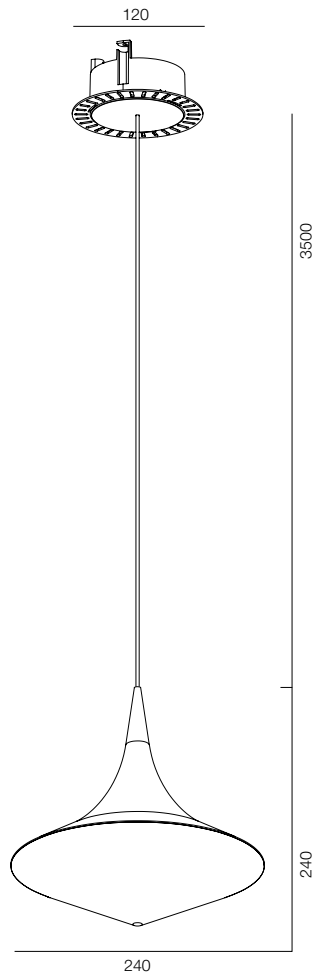

SUSPEO GOOLIYA 240

SUSPEO GOOLIYA

POWER - 14W, 18W / FLOOD / CCT - 2200K / CRI>97Ra (R9>90) / COMFORT - UGR <19 /
IP40 / 220V (driver included) / CONTROL - DIM DALI / WARRANTY - 5 YEARS

FINISHES: TITAN (gold, black) / NATURAL STONE - PINK ALABASTER (SPAIN) / CRYSTAL PURE / GLASS PURE