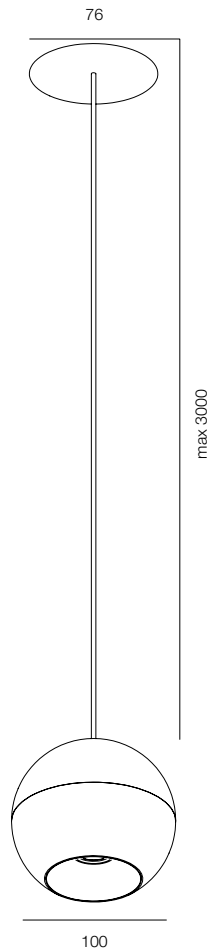

BELUGA PDNT 100

BELUGA PDNT

POWER - 8W, 15W / OPTIC - SPOT / CCT - 2700K / CRI>97Ra (R9>90) / COMFORT - UGR <19 / IP40 / 220V (driver included) / CONTROL - DIM DALI / WARRANTY - 5 YEARS

FINISHES: GLOSSY BLACK