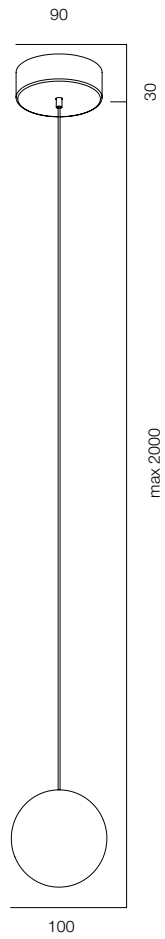

## BELUGA PDNT

POWER - 8W, 15W / OPTIC - SPOT / CCT - 2700K / CRI>97Ra (R9>90) / COMFORT - UGR <19 / IP40 / 220V (driver included) / CONTROL - DIM DALI / WARRANTY - 5 YEARS

FINISHES: GLOSSY BLACK

SHAR PDNT SOFT 100 R