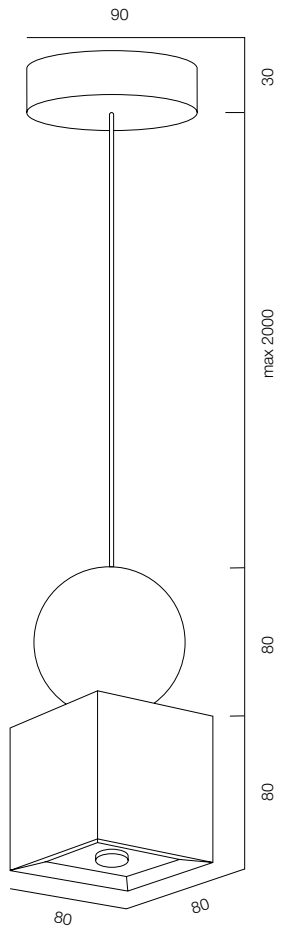

QBIQ PDNT 80

QBIQ PDNT

POWER - 8W / FLOOD / CCT - 2700K / CRI>97Ra (R9>90) / COMFORT - UGR <19 / IP40 / 220V (driver included) / CONTROL - DIM 220 / WARRANTY - 5 YEARS

FINISHES: PAINT (white, black) / TITAN (gold)