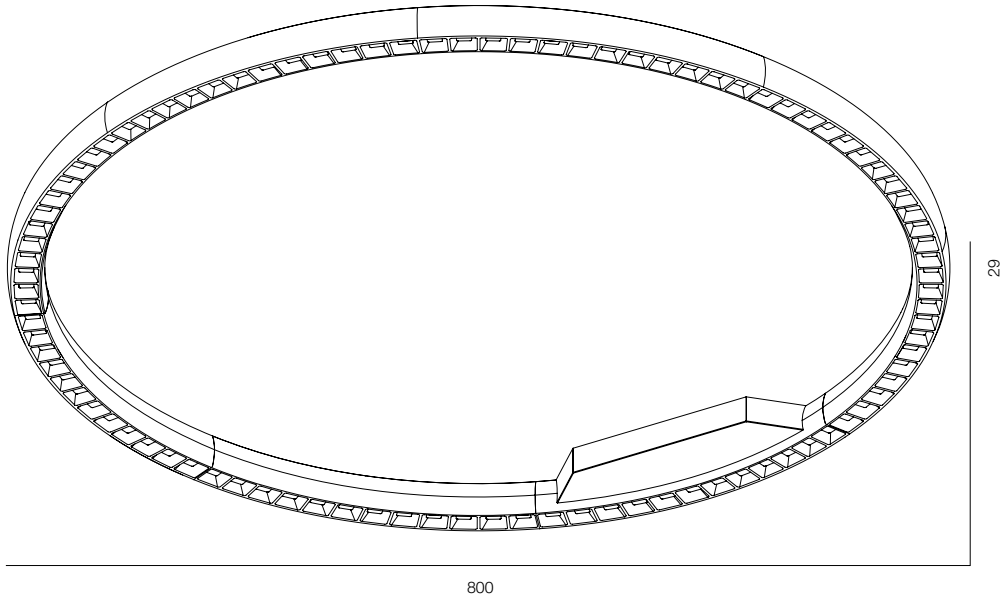

MAJOR PIXEL R800

MAJOR PIXEL

POWER - 24W / OPTIC - MEDIUM / CCT - 3000K / CRI>97 Ra (R9>90) / COMFORT - UGR <19 /
IP40 / 220V (driver included) / CONTROL - NO DIM / WARRANTY - 5 YEARS

FINISHES: PAINT (black)