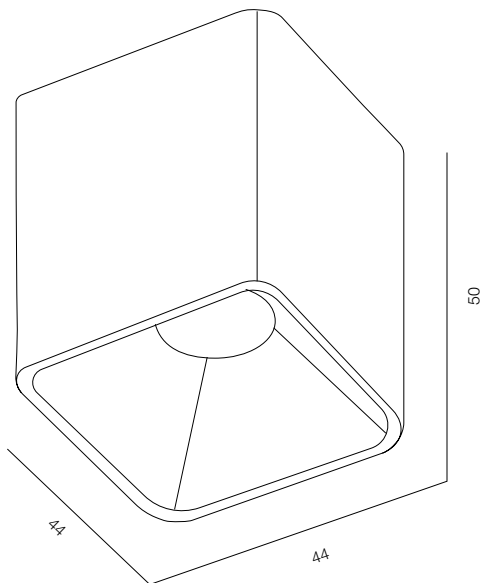

BABY C MELT

BABY MELT

POWER - 4W, 5W / OPTIC - MEDIUM / CCT - 3000K / CRI>97 Ra (R9>90) / COMFORT - UGR <19 /
IP40 / 220V (driver included) / CONTROL - DIM 220 / WARRANTY - 5 YEARS

FINISHES: PAINT (white, black) / 100% BRASS (gold)