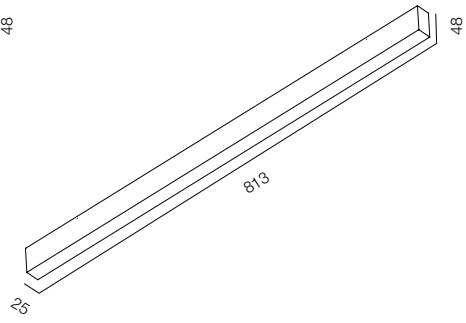

LINE C25 SOFT 800