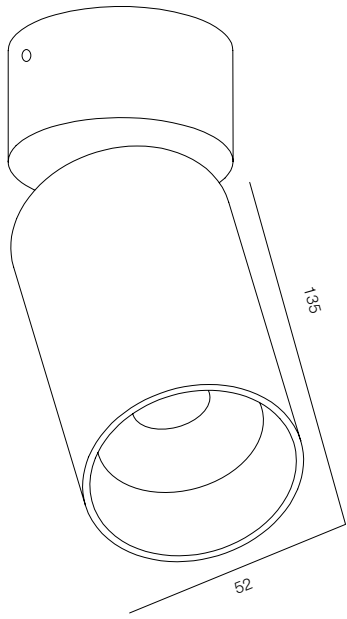

LOCUS CT52 9W