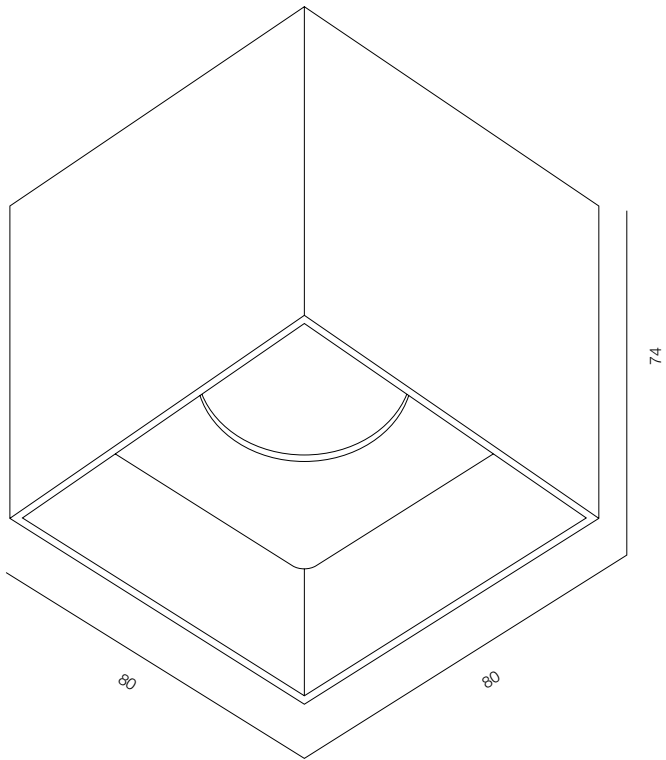

QBIQ F 10W

QBIQ F

POWER - 10W / OPTIC - MEDIUM / CCT - 3000K / CRI>97 Ra (R9>90) / COMFORT - UGR <19 / IP40 / 220V (driver included) / CONTROL - DIM 220 / WARRANTY - 5 YEARS

FINISHES: PAINT (white, black) / TITAN (gold, black, pink, natural)