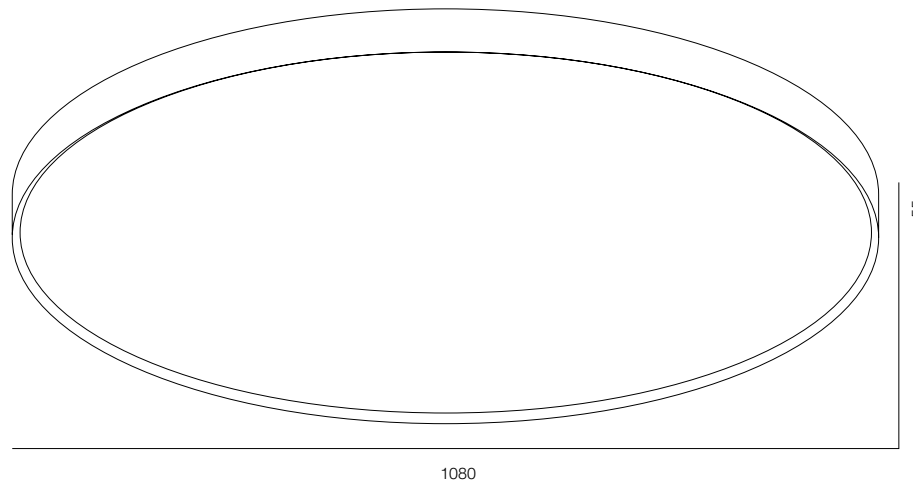

FINISHES: PAINT (white, black)

MAJOR PRIZM C400

MAJOR PRIZM C480

MAJOR PRIZM C680

MAJOR PRIZM C1080

MAJOR PRIZM C

POWER - 30W, 40W, 60W, 90W / FLOOD / CCT - 3000K / CRI>97 Ra (R9>90) / COMFORT - UGR <19 / IP40 / 220V (driver included) / CONTROL - DIM DALI / WARRANTY - 5 YEARS