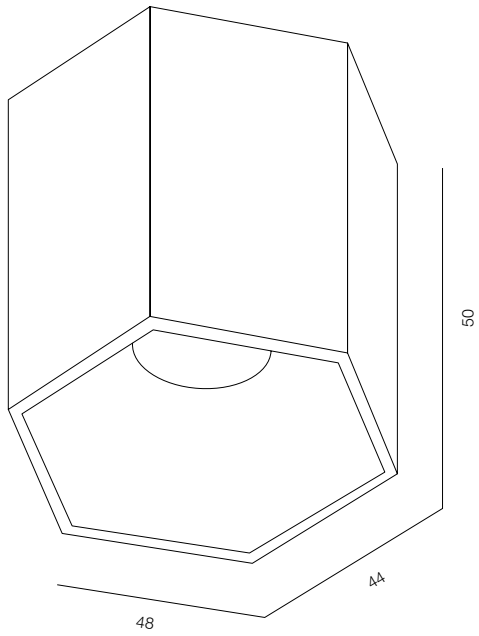

GOOD DESIGN, CHICAGO
2020, 2021

DESIGNED AND MADE
IN RUSSIA, MOSCOW
2022

GOLDEN PHOTON, MOSCOW
2021, 2023

ADD AWARDS, ST. PETERSBURG
2021

ELLE DECORATION, MOSCOW
2020

INDEX

BABY EDGE	7	LOCUS CT DUO	71
BABY REEL	9	LOCUS CT SIX DUO	73
BABY QBIQ	11	LOCUS CTL	75
BABY MELT	13		
BABY LOCUS	15	LOCUS LUNGO	77
		LOCUS LUNGO OTTO	79
BABY LOCUS C IP65	17		
BABY EDGE C IP65	19	LINE TURN	81
BABY MELT C IP65	21	LINE C25 SOFT	83
BABY QBIQ C IP65	23	LINE C38 SOFT	85
		LINE C38 SPOT	87
ROLL F	25		
ROLL T	27	STRIPLINE SOFT	89
		STRIPLINE DIRECT	91
QBIQ F	29		
QBIQ T	31	AURA C	93
QBIQ SOFT	33	AURA C IP54	95
LOOP C80	35	ROUND C	97
LOOP C80 SHADE	37	MAJOR C	99
LOOP C130	39	MAJOR PRIZM C	101
LOOP CT80	41	MAJOR PIXEL	103
LOOP CT130	43		
LOOP CTL	45	FREELIGHT LINE C5	105
		FREELIGHT HOOK C5	107
OREO C GRID	47		
OREO CT	49		
OREO CT COPPA	51		
LOCUS R	53		
LOCUS C	55		
LOCUS C SOFT	57		
LOCUS CT	59		
LOCUS CT ZOOM	61		
LOCUS CT SUPERZOOM	63		
LOCUS CT SUPER SPOT	65		
LOCUS CT FRAME	67		
LOCUS CT FITO	69		