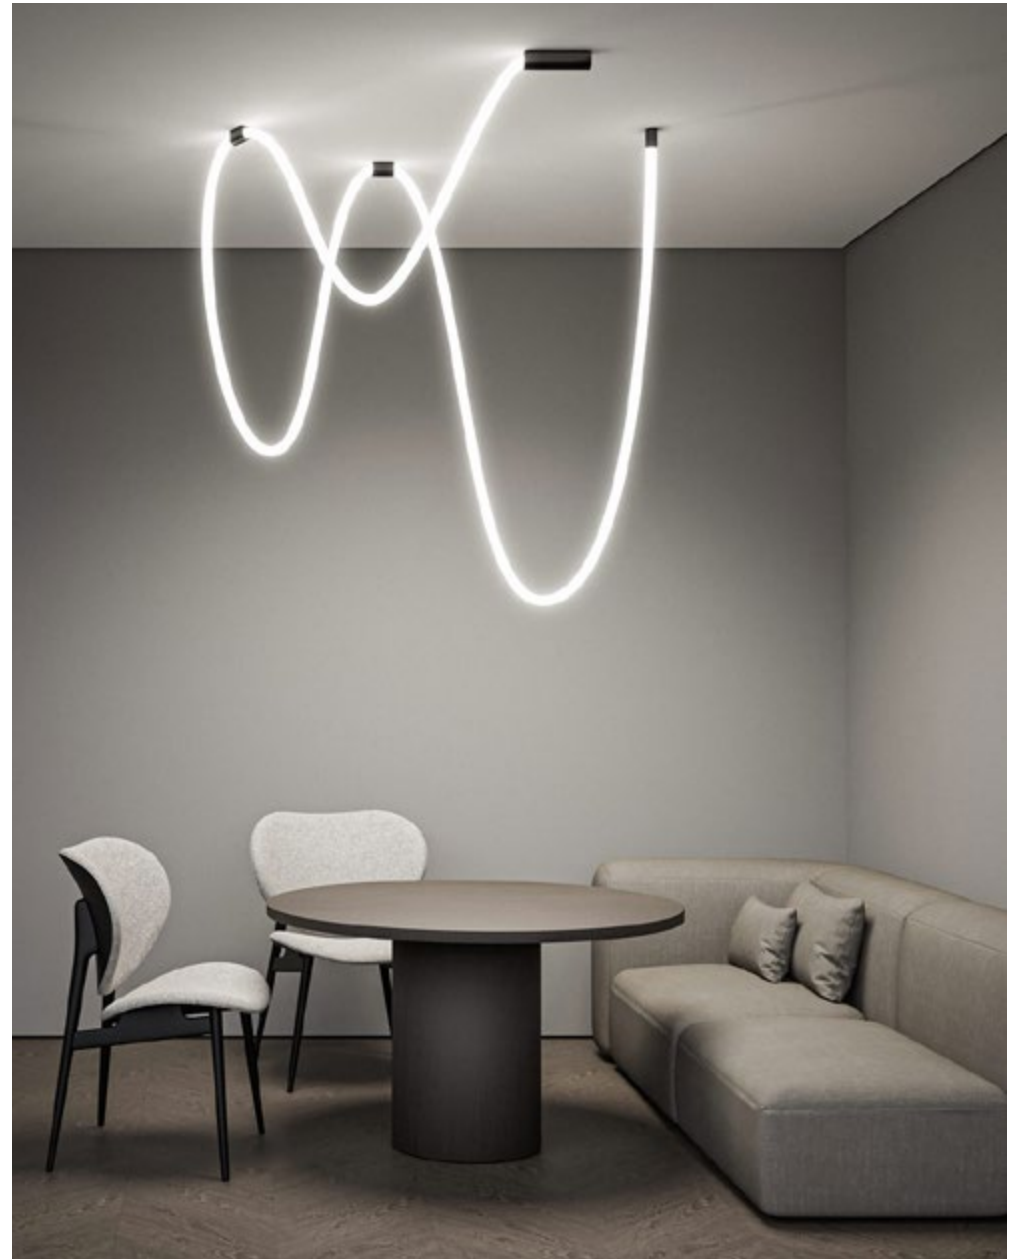

FREELIGHT LINE C5 PAINT BLACK
Render by ALFIYA MAN'KINA