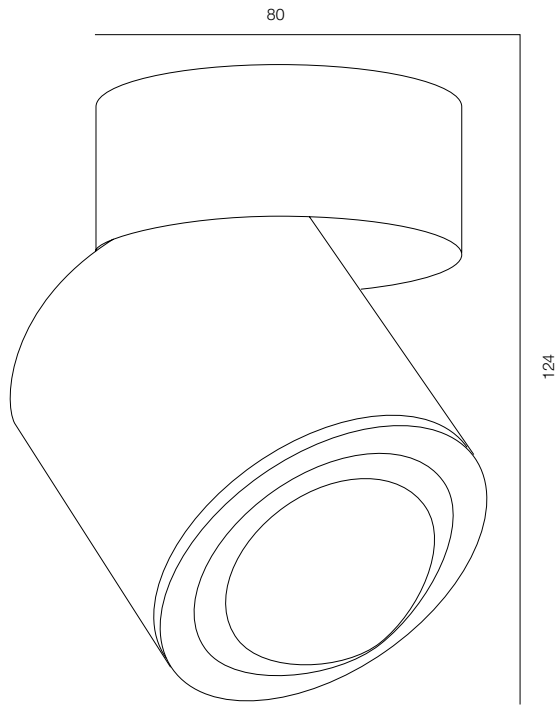

LOOP CTL80

LOOP CTL

POWER - 10W / FLOOD / CCT - 2700K / CRI>97 Ra (R9>90) / COMFORT - UGR <19 / IP40 / 220V (driver included) / CONTROL - DIM DALI / WARRANTY - 5 YEARS

FINISHES: TITAN (gold, black, pink, platinum)