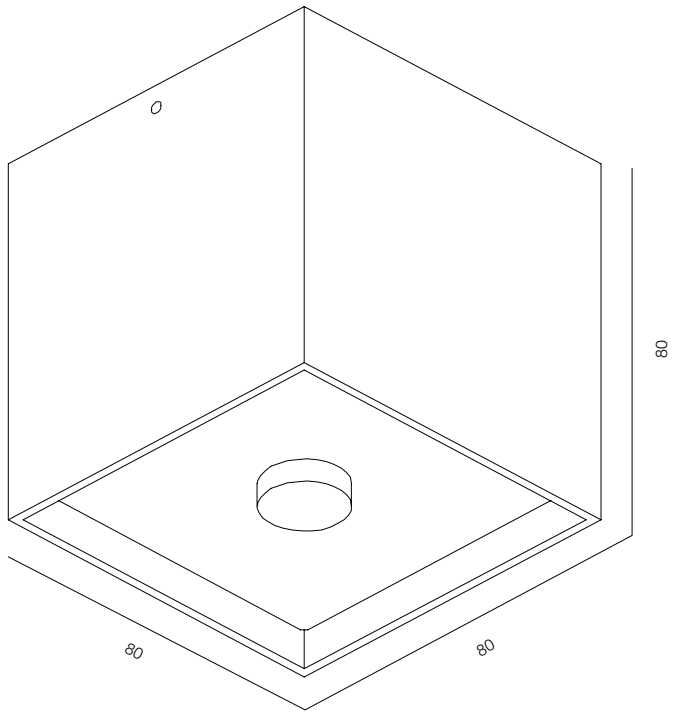

QBIQ SOFT 8W

QBIQ SOFT

POWER - 8W / FLOOD / CCT - 2700K / CRI>97 Ra (R9>90) / COMFORT - UGR <19 /
IP40 / 220V (driver included) / CONTROL - NO DIM, DIM 220, DIM DALI / WARRANTY - 5 YEARS

FINISHES: PAINT (white, black) / TITAN (gold) / 100% BRASS (gold)