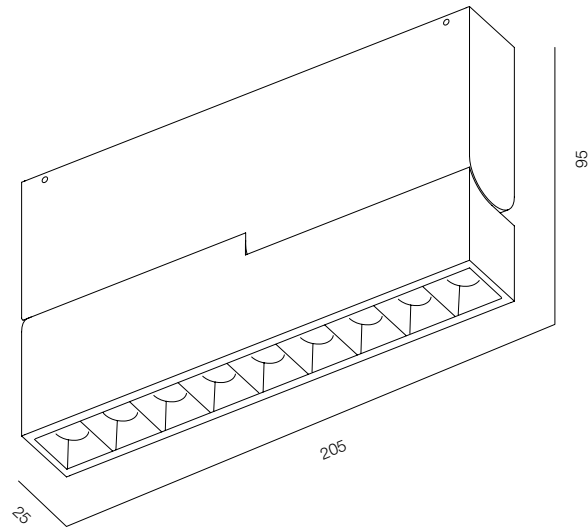

LINE TURN SPOT 10W

LINE TURN

POWER - 10W / OPTIC - MEDIUM, FLOOD / CCT - 3000K / CRI>97 Ra (R9>90) / COMFORT - UGR <19 / IP40 / 220V (driver included) / CONTROL - NO DIM, DIM 220, DIM DALI / WARRANTY - 5 YEARS

FINISHES: PAINT (white, black)