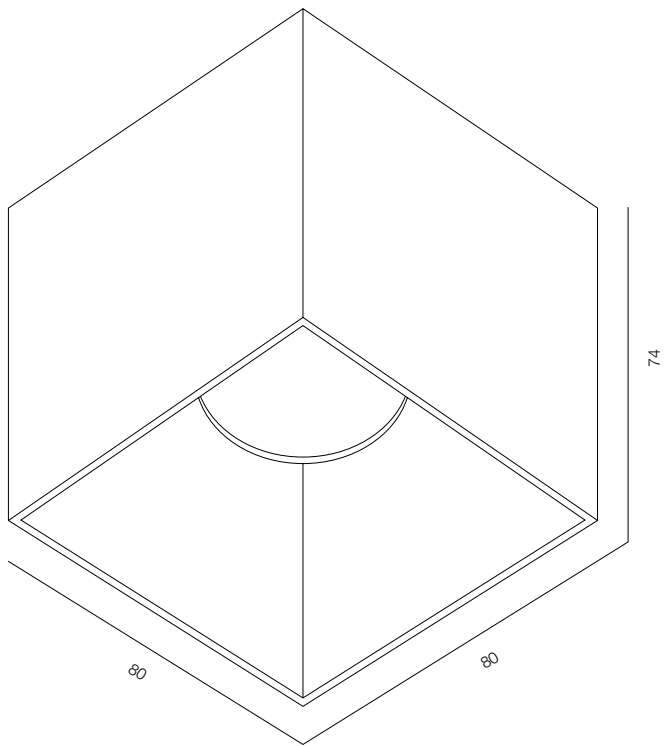

QBIQ T 10W

QBIQ T

POWER - 10W / OPTIC - MEDIUM / CCT - 3000K / CRI>97 Ra (R9>90) / COMFORT - UGR <19 / IP40 / 220V (driver included) / CONTROL - DIM 220 / WARRANTY - 5 YEARS

FINISHES: PAINT (white, black)