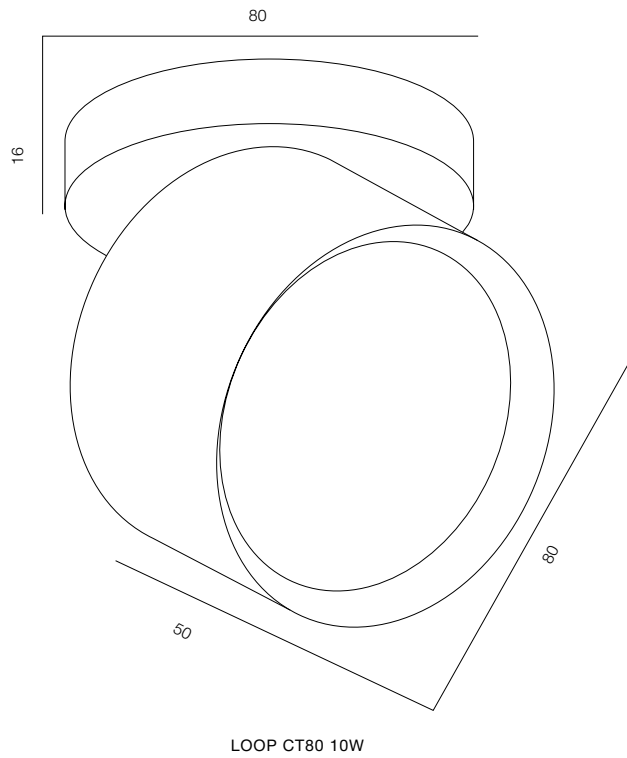

LOOP CT80

POWER - 10W / OPTIC - MEDIUM / CCT - 2700K, 3000K / CRI>97 Ra (R9>90) / COMFORT - UGR <19 / IP44 / 220V (driver included) / CONTROL - DIM 220 / WARRANTY - 5 YEARS

FINISHES: PAINT (white, black) / TITAN (gold)