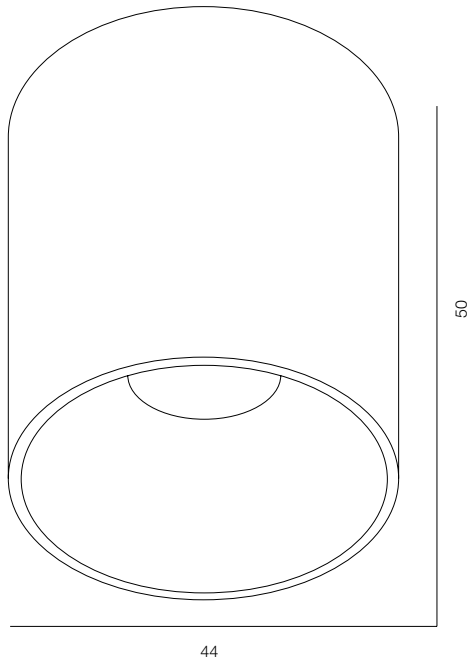

BABY C REEL

BABY REEL

POWER - 4W, 5W / OPTIC - MEDIUM / CCT - 3000K / CRI>97 Ra (R9>90) / COMFORT - UGR <19 / IP40 / 220V (driver included) / CONTROL - DIM 220 / WARRANTY - 5 YEARS

FINISHES: PAINT (white, black) / 100% BRASS (gold)