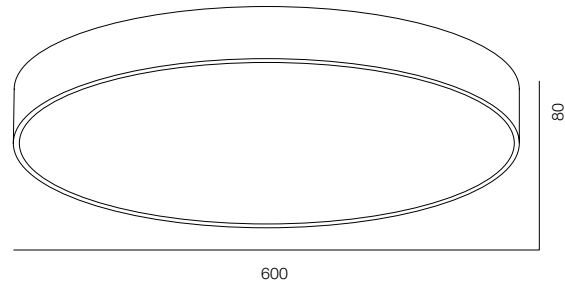

MAJOR C450

MAJOR C600

MAJOR C

POWER - 40W, 60W, 100W / FLOOD / CCT - 3000K, 4000K / CRI>97 Ra (R9>90, R12>90) / COMFORT - UGR <19 / IP40 / 220V (driver included) / CONTROL - NO DIM, DIM 220, DIM DALI / WARRANTY - 5 YEARS

FINISHES: PAINT (white, black)