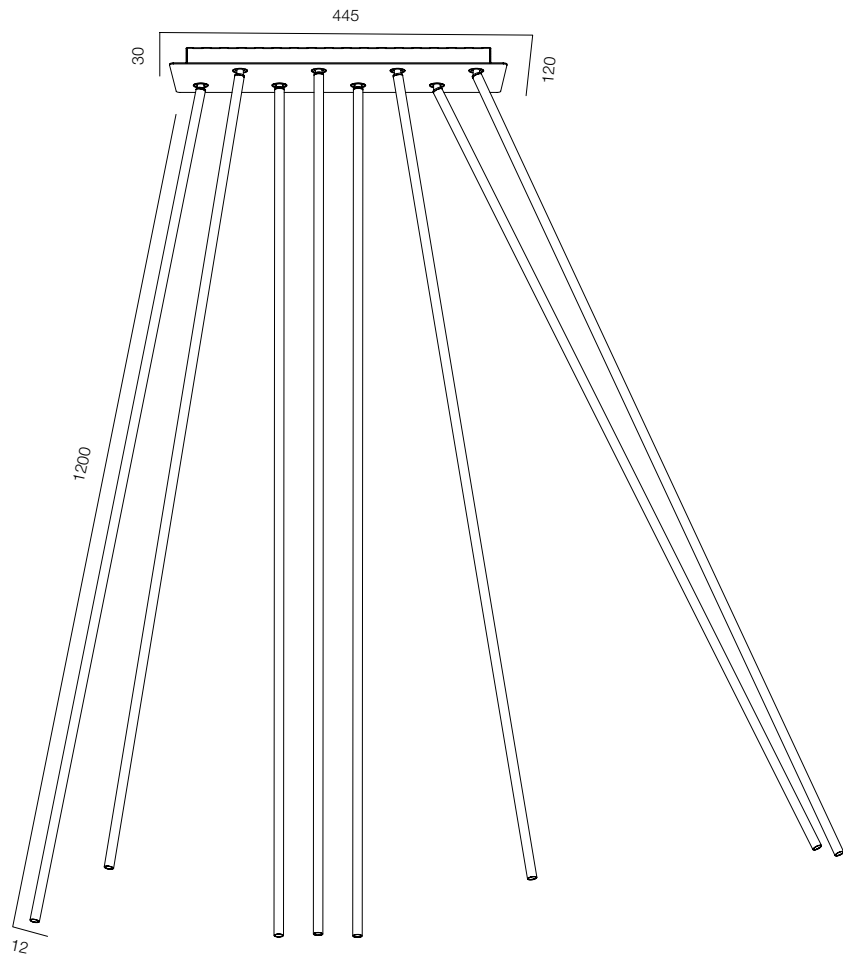

LOCUS LUNGO OTTO 16W

LOCUS LUNGO OTTO

POWER - 16W / OPTIC - MEDIUM / CCT - 2700K / CRI>97 Ra (R9>90) / COMFORT - UGR <19 /
IP40 / 220V (driver included) / CONTROL - DIM DALI / WARRANTY - 5 YEARS

FINISHES: TITAN (gold, black)