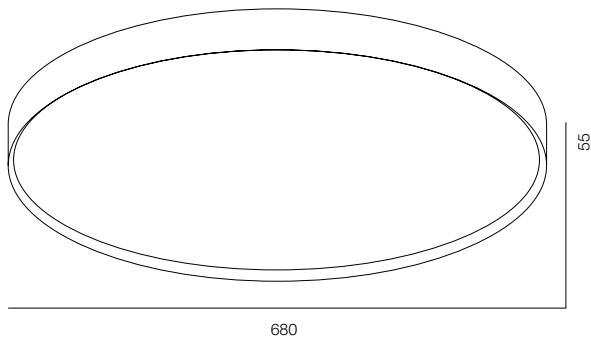

FINISHES: PAINT (white, black)

MAJOR PRIZM C400

MAJOR PRIZM C480

MAJOR PRIZM C680

MAJOR PRIZM C1080

MAJOR PRIZM C

POWER - 30W, 40W, 60W, 90W / FLOOD / CCT - 3000K / CRI>97 Ra (R9>90) / COMFORT - UGR <19 / IP40 / 220V (driver included) / CONTROL - DIM DALI / WARRANTY - 5 YEARS