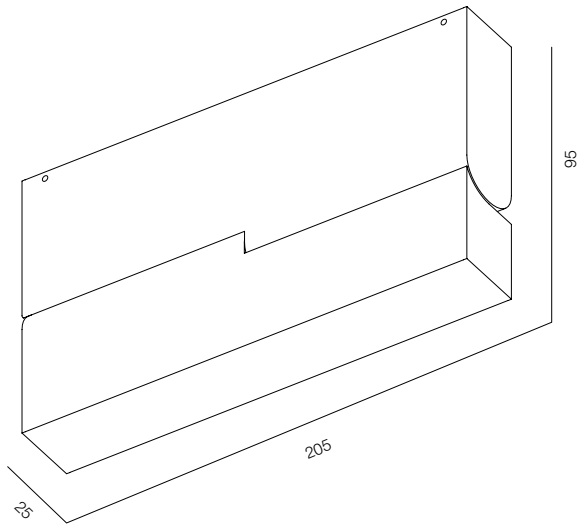

FINISHES: TITAN (gold, black)

LINE TURN 10W

LINE TURN SPOT 10W

LINE TURN

POWER - 10W / OPTIC - MEDIUM, FLOOD / CCT - 3000K / CRI>97 Ra (R9>90) / COMFORT - UGR <19 / IP40 / 220V (driver included) / CONTROL - NO DIM, DIM 220, DIM DALI / WARRANTY - 5 YEARS