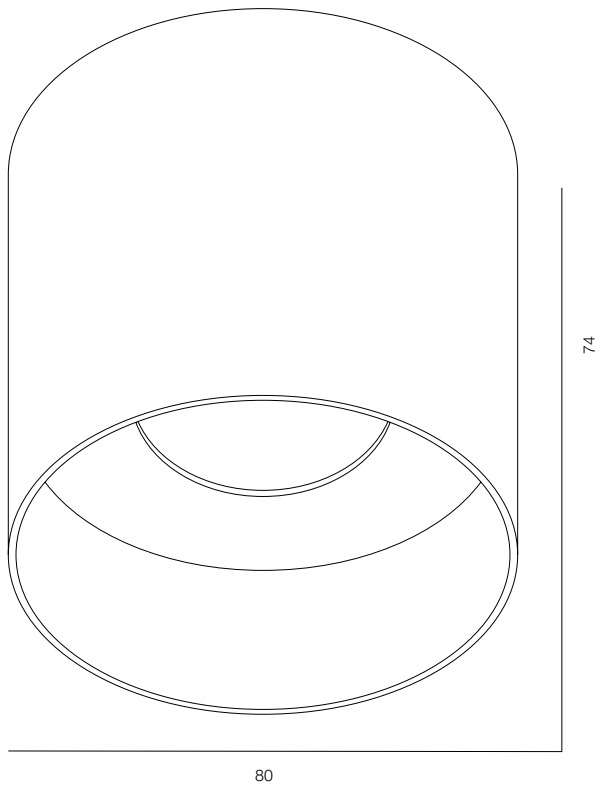

ROLL F 4W

ROLL F

POWER - 10W / OPTIC - MEDIUM / CCT - 3000K / CRI>97 Ra (R9>90) / COMFORT - UGR <19 /
IP40 / 220V (driver included) / CONTROL - DIM 220 / WARRANTY - 5 YEARS

FINISHES: PAINT (white, black) / TITAN (gold, black, pink, natural) / 100% BRASS (gold, black, pink, platinum)