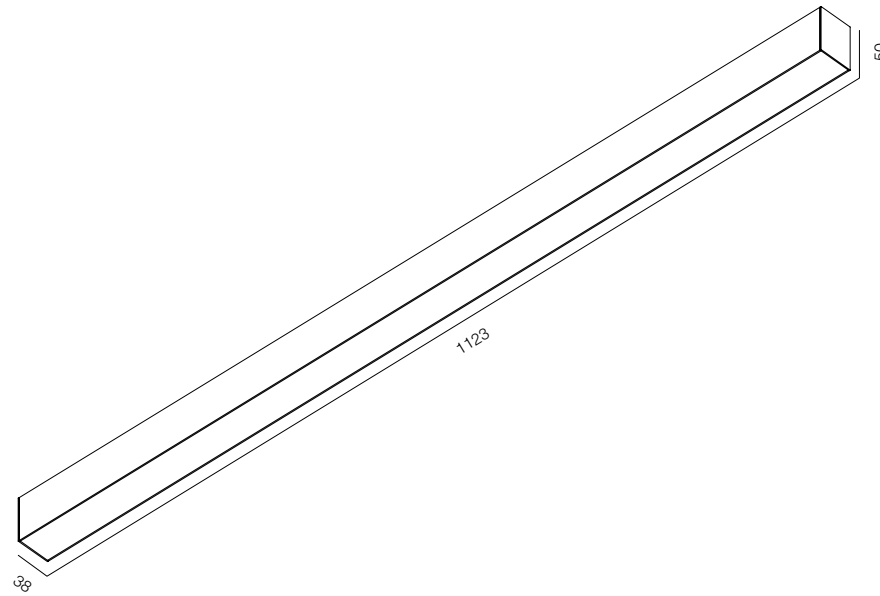

LINE C38 SOFT 1120

LINE C38 SOFT

POWER - 22W, 44W / OPTIC - FLOOD / CCT - 3000K, 4000K / CRI>97 Ra (R9>90, R12>90) / COMFORT - UGR <19 / IP40 / 220V (driver included) / CONTROL - NO DIM, DIM 220 / WARRANTY - 5 YEARS

FINISHES: PAINT (white, black)