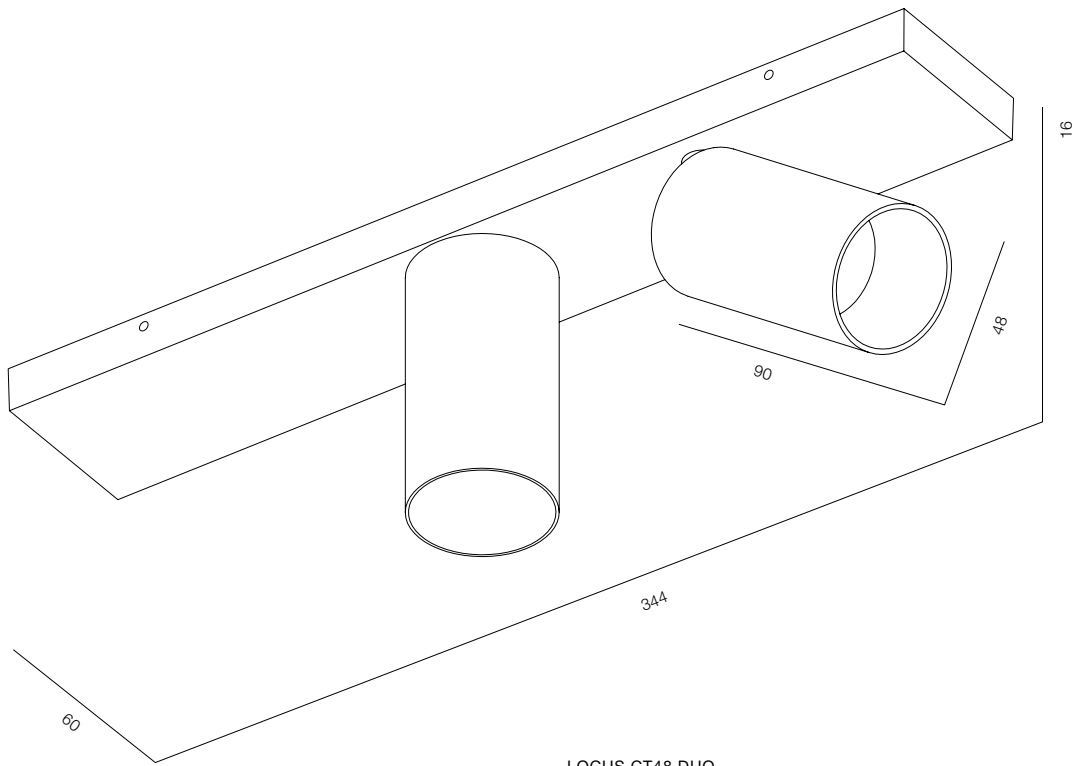

FINISHES: PAINT (white)

LOCUS CT52 FITO

LOCUS CT FITO

POWER - 12W / OPTIC - MEDIUM / CCT - FITO / COMFORT - UGR <19 /
IP40 / 220V (driver included) / CONTROL - DIM 220 / WARRANTY - 5 YEARS

FINISHES: PAINT (white, black)