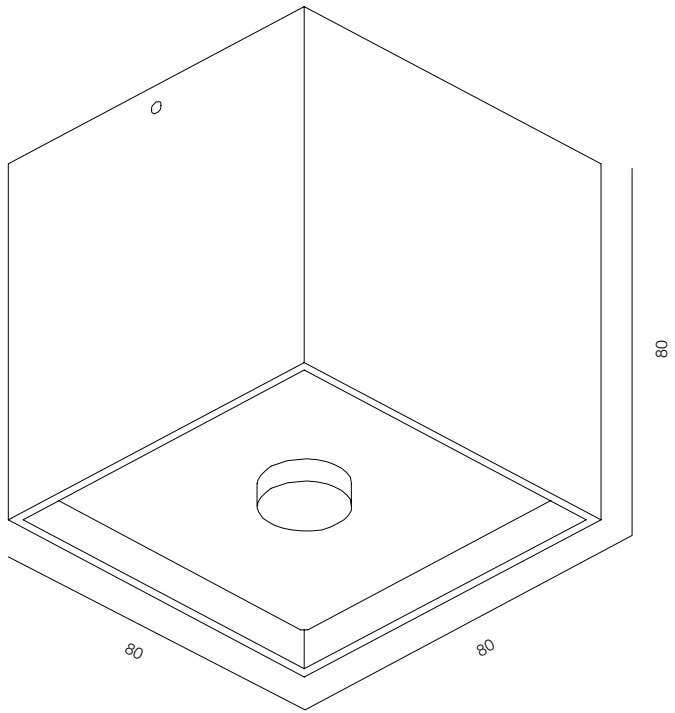

QBIQ SOFT 8W

QBIQ SOFT

POWER - 8W / FLOOD / CCT - 2700K / CRI>97 Ra (R9>90) / COMFORT - UGR <19 /
IP40 / 220V (driver included) / CONTROL - NO DIM, DIM 220, DIM DALI / WARRANTY - 5 YEARS

FINISHES: PAINT (white, black) / TITAN (gold) / 100% BRASS (gold)