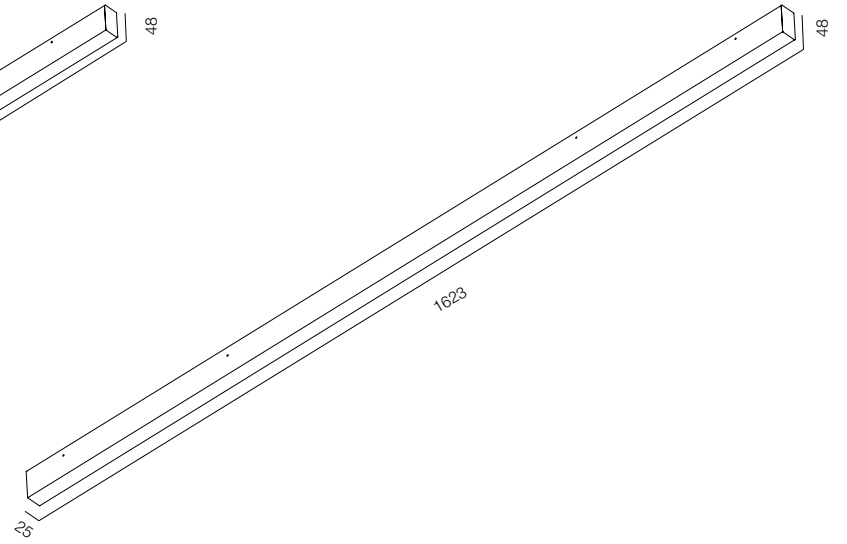

FINISHES: PAINT (white, black)

LINE C25 SOFT 400

LINE C25 SOFT 800

LINE C25 SOFT 1200

LINE C25 SOFT 1600

LINE C25 SOFT

POWER - 10W, 20W, 30W, 40W / OPTIC - FLOOD / CCT - 3000K / CRI>97 Ra (R9>90) / COMFORT - UGR <19 / IP40 / 220V (driver included) / CONTROL - NO DIM / WARRANTY - 5 YEARS