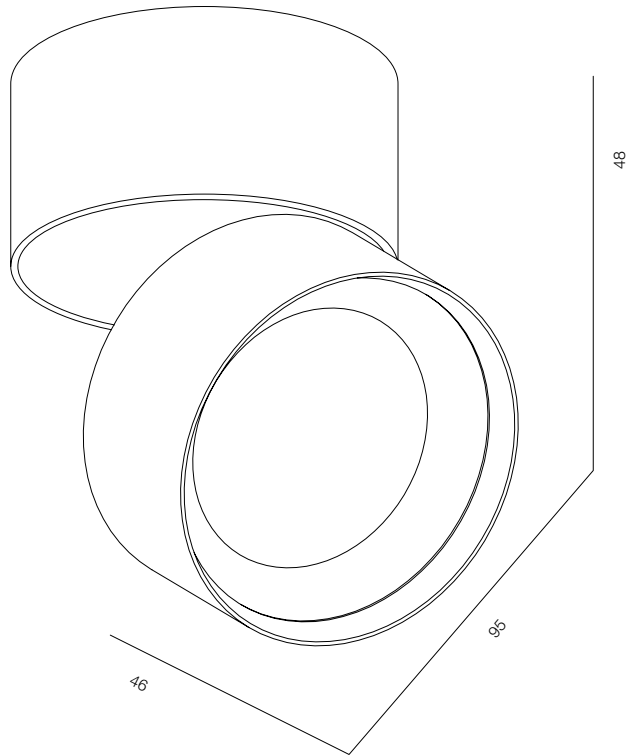

OREO CT95

OREO CT

POWER - 12W, 20W / OPTIC - WIDE / CCT - 3000K, 3000K (DTW) / CRI>97 Ra (R9>90) / COMFORT - UGR <19 / IP40 / 220V (driver included) / CONTROL - NO DIM, DIM 220 / WARRANTY - 5 YEARS

FINISHES: PAINT (white, black)