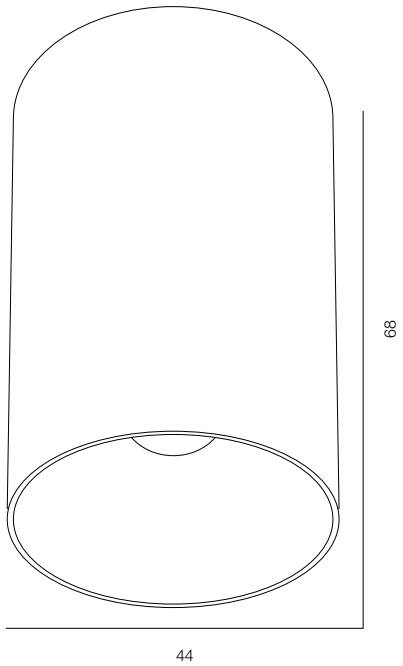

BABY LOCUS C44 IP65

BABY LOCUS C IP65

POWER - 4W / OPTIC - MEDIUM / CCT - 2700K / CRI>97 Ra (R9>90) / COMFORT - UGR <19 / IP65 / 220V (driver included) / CONTROL - DIM 220 / WARRANTY - 2 YEARS

FINISHES: PAINT (white, grey)