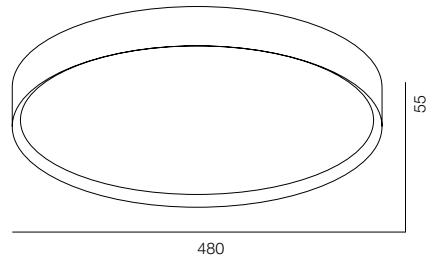

FINISHES: PAINT (white, black)

MAJOR PRIZM C400

MAJOR PRIZM C480

MAJOR PRIZM C680

MAJOR PRIZM C1080

MAJOR PRIZM C

POWER - 30W, 40W, 60W, 90W / FLOOD / CCT - 3000K / CRI>97 Ra (R9>90) / COMFORT - UGR <19 / IP40 / 220V (driver included) / CONTROL - DIM DALI / WARRANTY - 5 YEARS