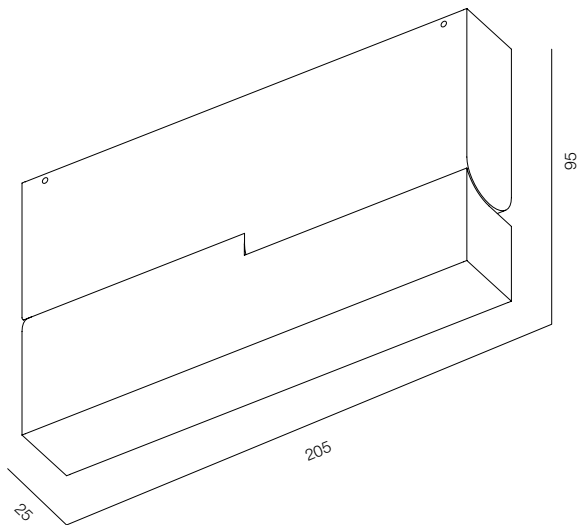

FINISHES: TITAN (gold, black)

LINE TURN 10W

LINE TURN SPOT 10W

LINE TURN

POWER - 10W / OPTIC - MEDIUM, FLOOD / CCT - 3000K / CRI>97 Ra (R9>90) / COMFORT - UGR <19 / IP40 / 220V (driver included) / CONTROL - NO DIM, DIM 220, DIM DALI / WARRANTY - 5 YEARS