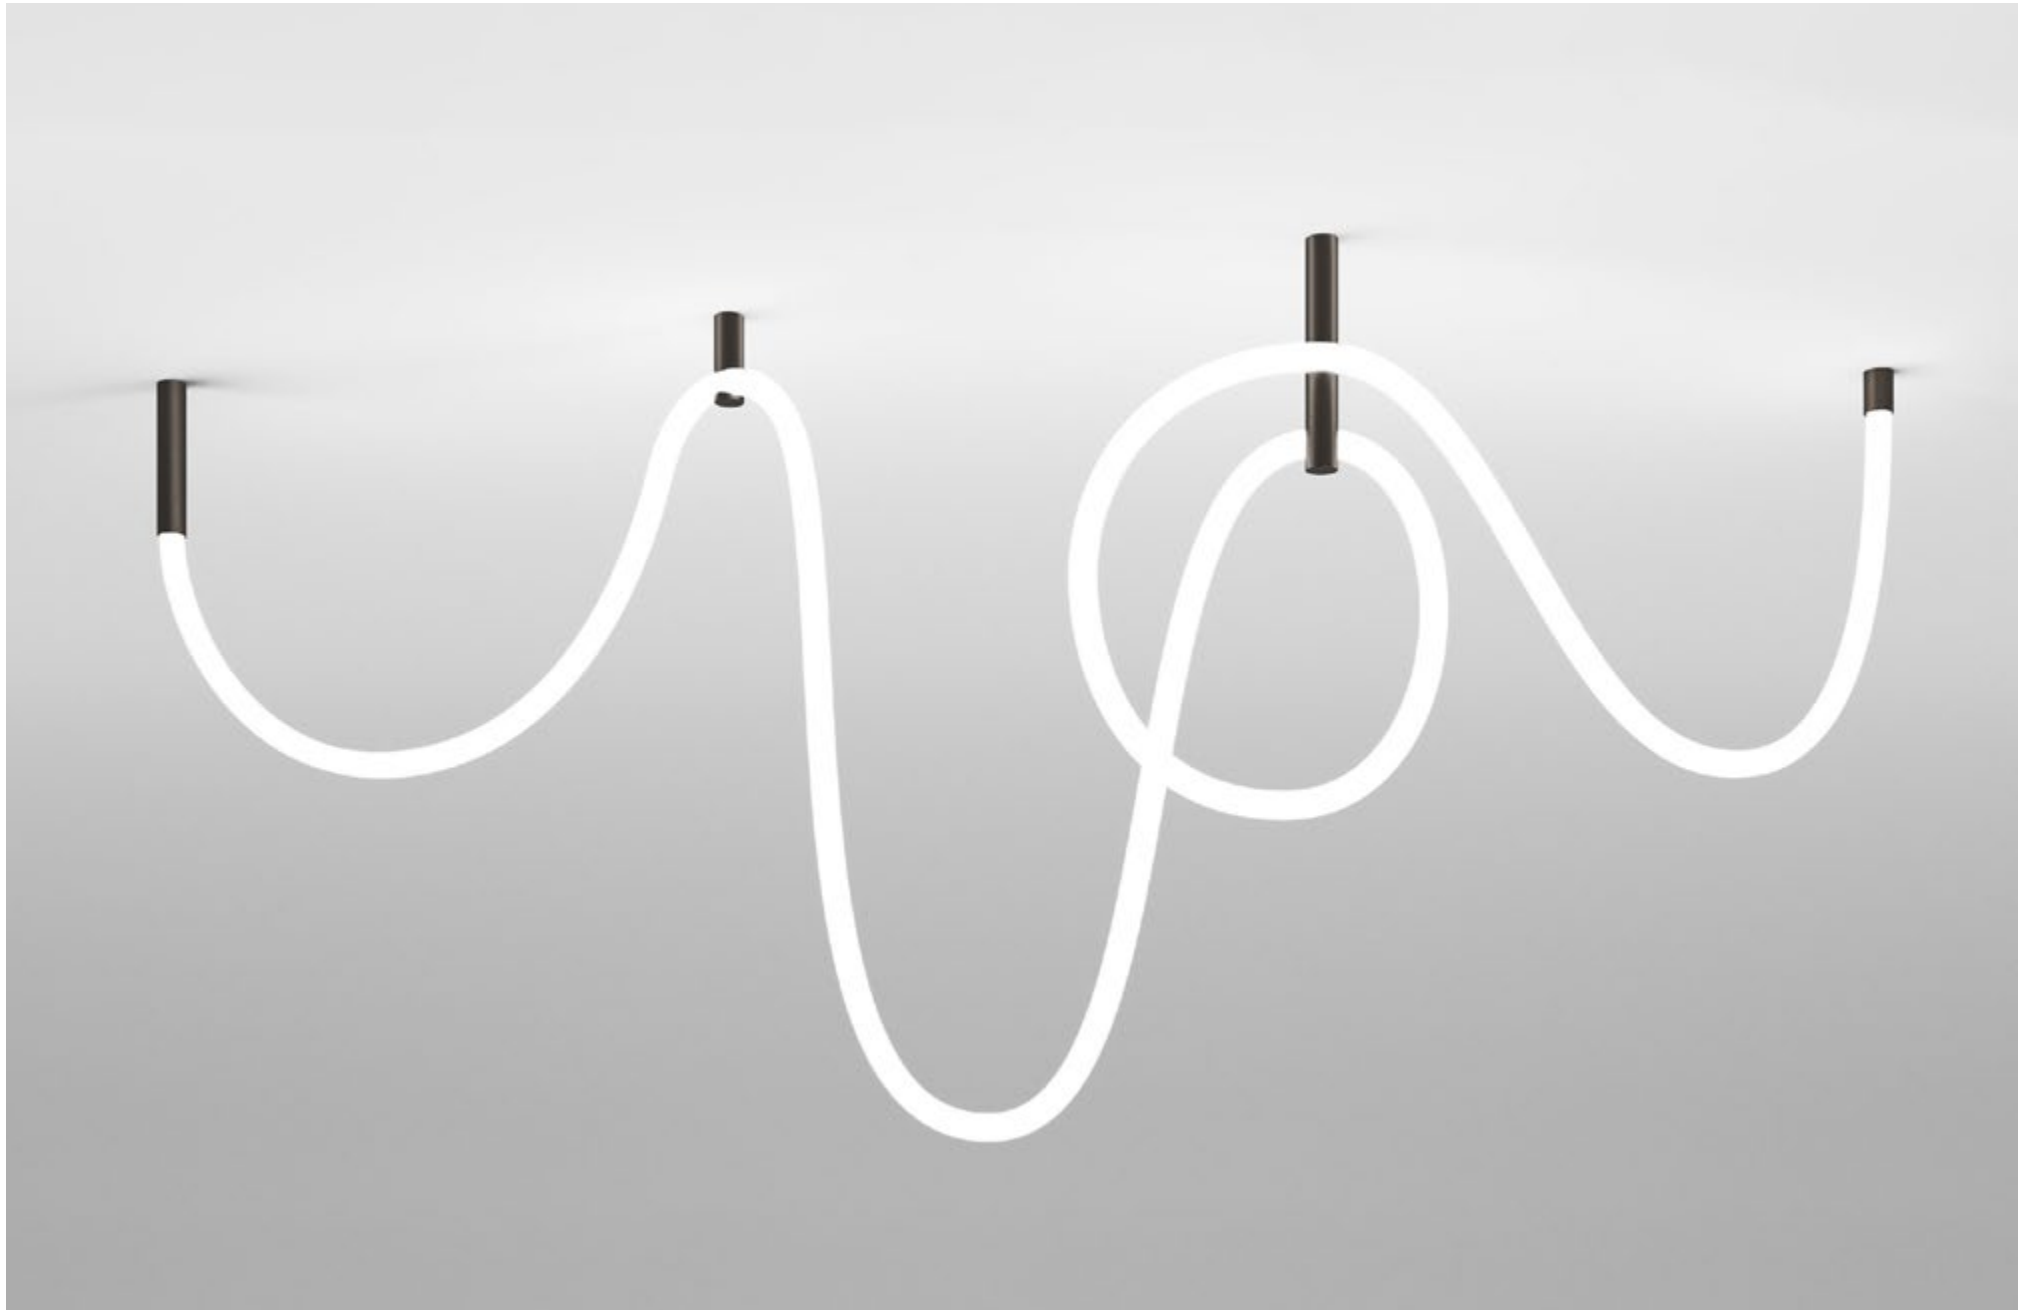

FINISHES: PAINT (white, grey, black) / 100% BRASS (gold, black, pink)

FREELIGHT HOOK C 5000

FREELIGHT HOOK C5

POWER - 65W, 70W / FLOOD / CCT - 2300K, 2700K, 3000K, 4000K, BLUE, PINK, PURPLE, RGB / CRI>97 Ra (R9>90, R12>90) / COMFORT - UGR <19 / IP40 / 48V (driver included) / CONTROL - NO DIM, DIM 220, DIM DALI / WARRANTY - 5 YEARS