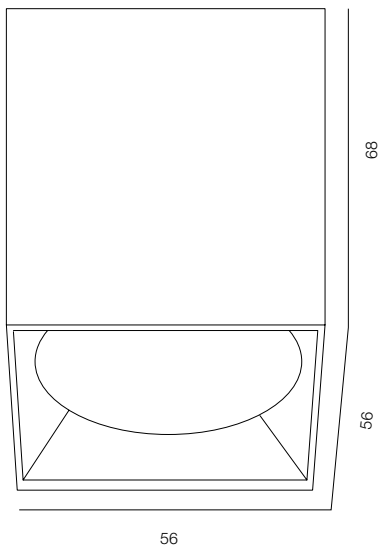

BABY QBIQ C56 IP65

BABY QBIQ C IP65

POWER - 6W, 8W / OPTIC - MEDIUM / CCT - 2200K, 2700K / CRI>97 Ra (R9>90) / COMFORT - UGR <19 / IP65 / 220V (driver included) / CONTROL - DIM 220 / WARRANTY - 2 YEARS

FINISHES: PAINT (white, grey) / 100% BRASS (gold, black, pink, platinum)