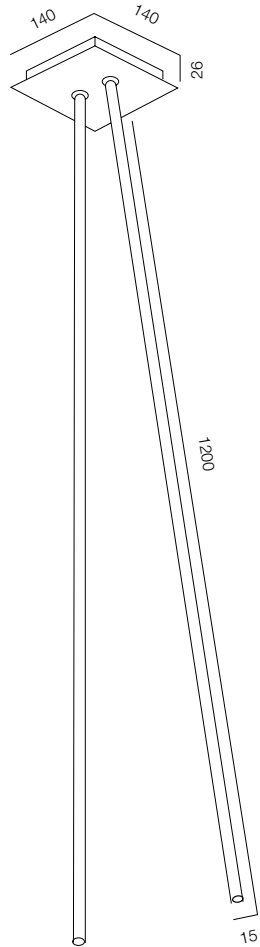

LOCUS LUNGO DUO

LOCUS LUNGO

POWER - 2W, 4W / OPTIC - MEDIUM / CCT - 2700K / CRI>97 Ra (R9>90) / COMFORT - UGR <19 /
IP40 / 220V (driver included) / CONTROL - DIM DALI / WARRANTY - 5 YEARS

FINISHES: PAINT (black)