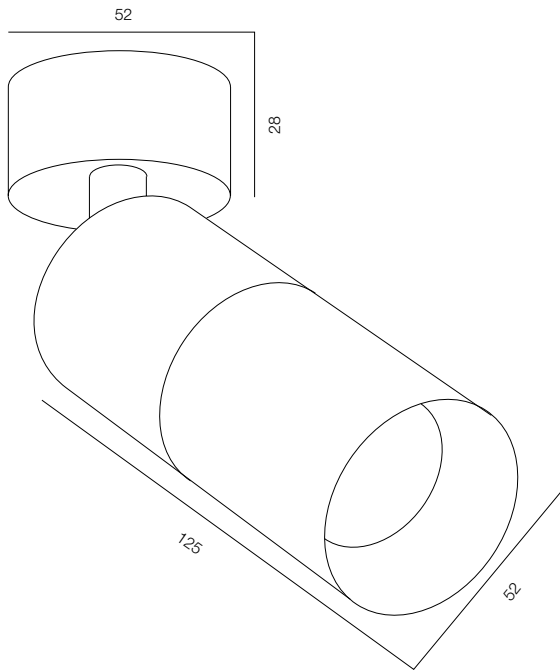

LOCUS CT52 SUPERZOOM

LOCUS CT SUPERZOOM

POWER - 10W / OPTIC - SUPERZOOM / CCT - 2700K, 3000K / CRI>97 Ra (R9>90) / COMFORT - UGR <19 / IP40 / 220V (driver included) / CONTROL - DIM 220 / WARRANTY - 5 YEARS

FINISHES: PAINT (white, black)