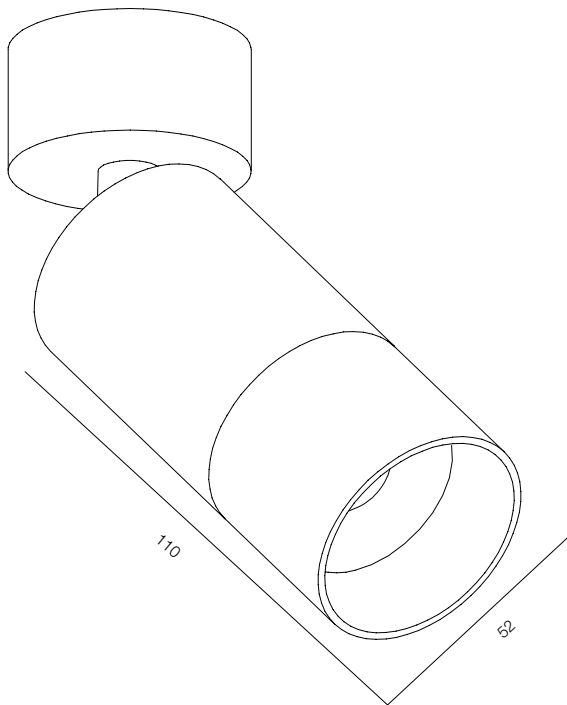

LOCUS ZOOM CT52

LOCUS CT ZOOM

POWER - 14W / OPTIC - ZOOM / CCT - 2700K, 3000K / CRI>97 Ra (R9>90) / COMFORT - UGR <19 / IP40 / 220V (driver included) / CONTROL - DIM 220 / WARRANTY - 5 YEARS

FINISHES: PAINT (white, black)