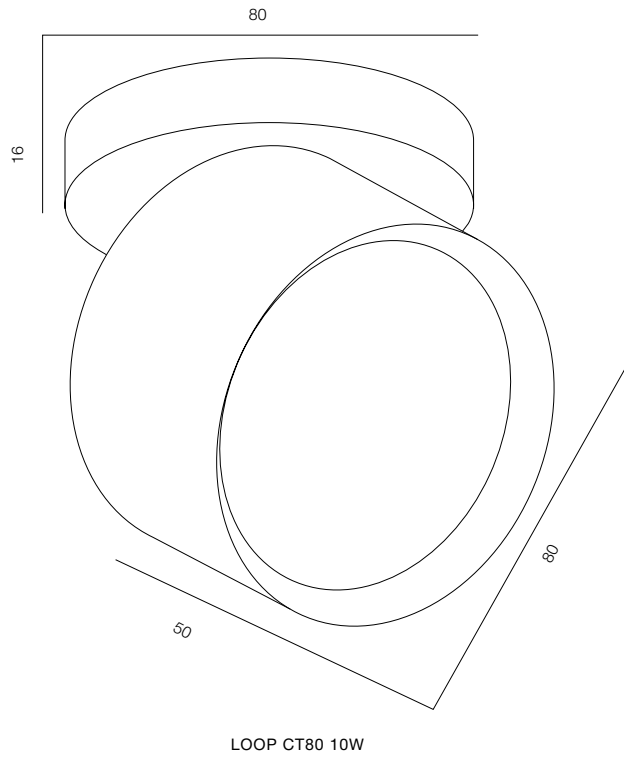

LOOP CT80

POWER - 10W / OPTIC - MEDIUM / CCT - 2700K, 3000K / CRI>97 Ra (R9>90) / COMFORT - UGR <19 / IP44 / 220V (driver included) / CONTROL - DIM 220 / WARRANTY - 5 YEARS

FINISHES: PAINT (white, black) / TITAN (gold)