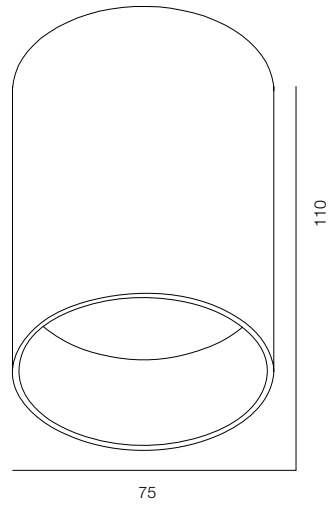

LOCUS C 10W

LOCUS C 12W

LOCUS C

POWER - 10W, 12W, 30W / OPTIC - WIDE / CCT - 3000K, 3000K (DTW), 4000K / CRI>97 Ra (R9>90, R12>90) / COMFORT - UGR <19 / IP40 / 220V (driver included) / CONTROL - DIM 220 / WARRANTY - 5 YEARS

FINISHES: PAINT (white, black) / TITAN (gold) / 100% BRASS (gold, black, pink, platinum)