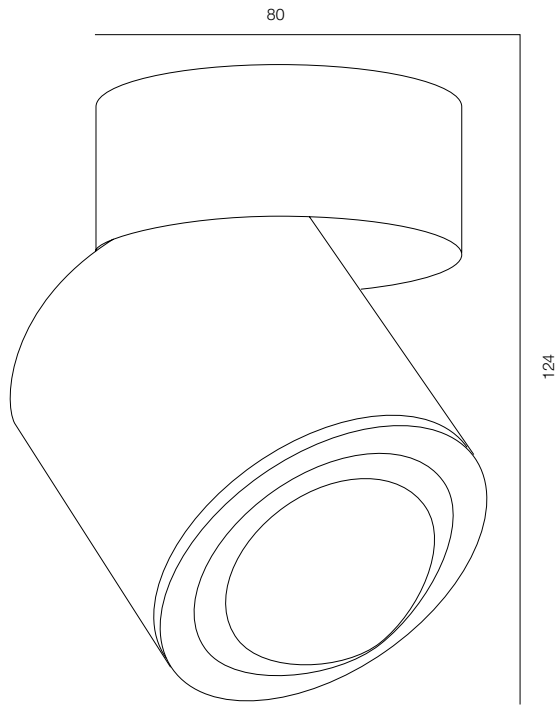

LOOP CTL80

LOOP CTL

POWER - 10W / FLOOD / CCT - 2700K / CRI>97 Ra (R9>90) / COMFORT - UGR <19 /
IP40 / 220V (driver included) / CONTROL - DIM DALI / WARRANTY - 5 YEARS

FINISHES: TITAN (gold, black, pink, platinum)