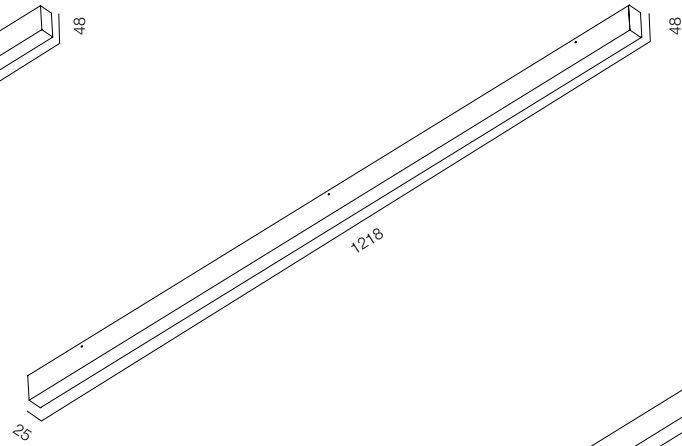

LINE C25 SOFT 1200