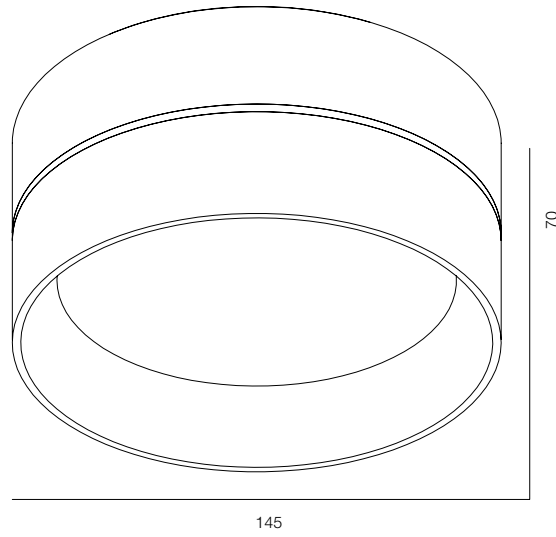

AURA C145 IP54

AURA C IP54

POWER - 5W, 20W / FLOOD / CCT - 3000K / CRI>97 Ra (R9>90) / COMFORT - UGR <19 /
IP54 / 220V (driver included) / CONTROL - DIM 220, DIM DALI / WARRANTY - 5 YEARS

FINISHES: PAINT (white, black)