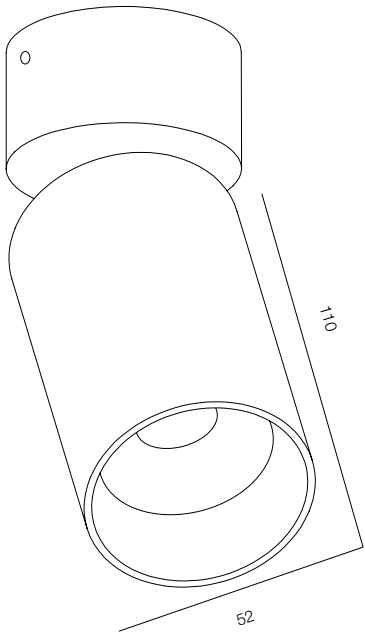

FINISHES: PAINT (white, black)

LOCUS CT52 SUPER SPOT

LOCUS CT SUPER SPOT

POWER - 7W, 9W / OPTIC - SUPER SPOT / CCT - 3000K / CRI>97 Ra (R9>90) / COMFORT - UGR <19 / IP40 / 220V (driver included) / CONTROL - NO DIM / WARRANTY - 5 YEARS