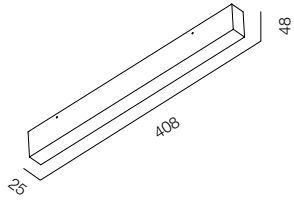

LINE C25 SOFT 400