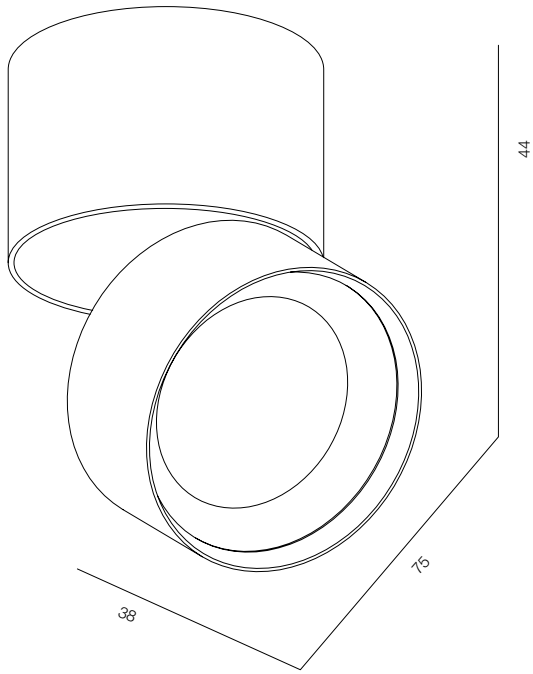

OREO CT75

OREO CT

POWER - 12W, 20W / OPTIC - WIDE / CCT - 3000K, 3000K (DTW) / CRI>97 Ra (R9>90) / COMFORT - UGR <19 / IP40 / 220V (driver included) / CONTROL - NO DIM, DIM 220 / WARRANTY - 5 YEARS

FINISHES: PAINT (white, black)