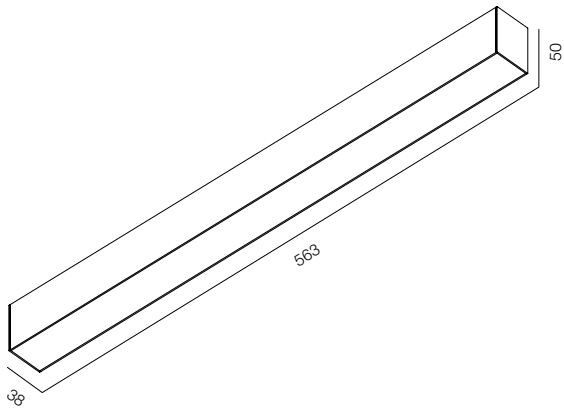

LINE C38 SOFT 560