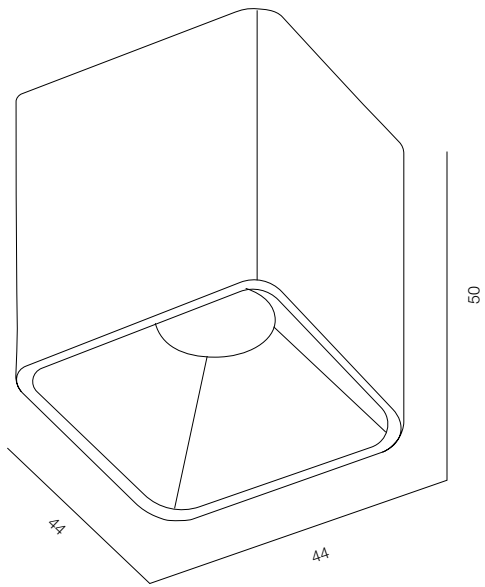

BABY C MELT

BABY MELT

POWER - 4W, 5W / OPTIC - MEDIUM / CCT - 3000K / CRI>97 Ra (R9>90) / COMFORT - UGR <19 / IP40 / 220V (driver included) / CONTROL - DIM 220 / WARRANTY - 5 YEARS

FINISHES: PAINT (white, black) / 100% BRASS (gold)