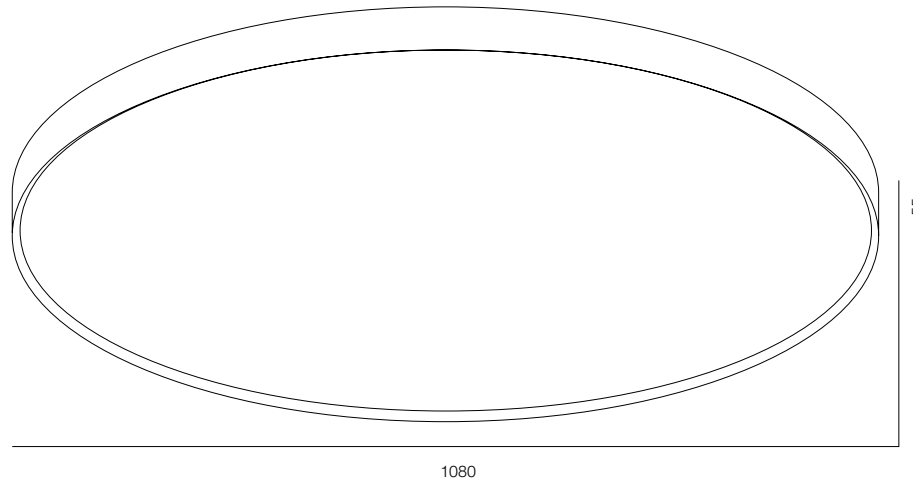

FINISHES: PAINT (white, black)

MAJOR PRIZM C400

MAJOR PRIZM C480

MAJOR PRIZM C680

MAJOR PRIZM C1080

MAJOR PRIZM C

POWER - 30W, 40W, 60W, 90W / FLOOD / CCT - 3000K / CRI>97 Ra (R9>90) / COMFORT - UGR <19 / IP40 / 220V (driver included) / CONTROL - DIM DALI / WARRANTY - 5 YEARS