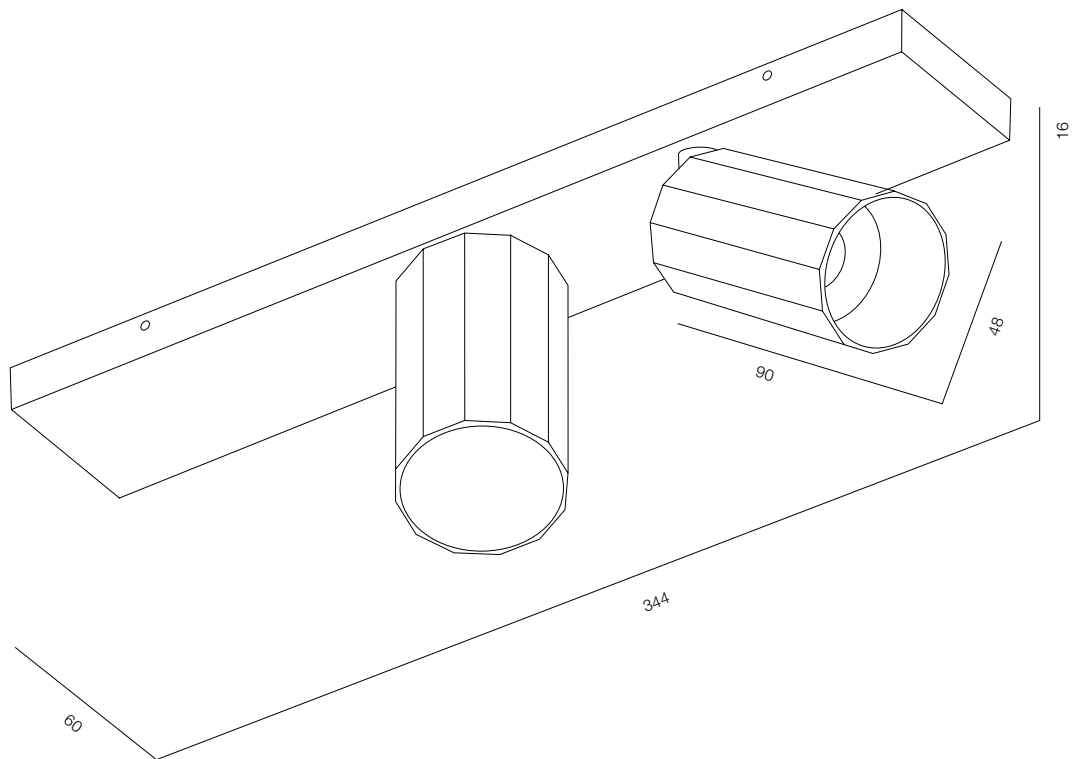

LOCUS CT48 SIX DUO

LOCUS CT SIX DUO

POWER - 24W / OPTIC - WIDE / CCT - 3000K (DTW) / CRI>97 Ra (R9>90) / COMFORT - UGR <19 /
IP40 / 220V (driver included) / CONTROL - DIM 220 / WARRANTY - 5 YEARS

FINISHES: PAINT (white, black) / TITAN (gold, black) / 100% BRASS (gold, black, platinum) / 100% COPPER