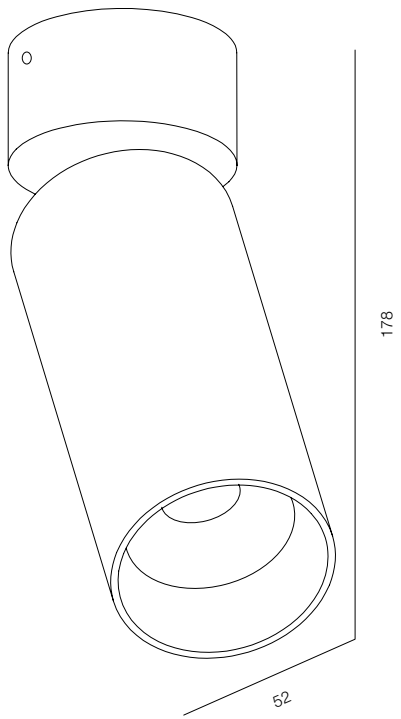

LOCUS CT52 FITO

LOCUS CT FITO

POWER - 12W / OPTIC - MEDIUM / CCT - FITO / COMFORT - UGR <19 /
IP40 / 220V (driver included) / CONTROL - DIM 220 / WARRANTY - 5 YEARS

FINISHES: PAINT (white, black)