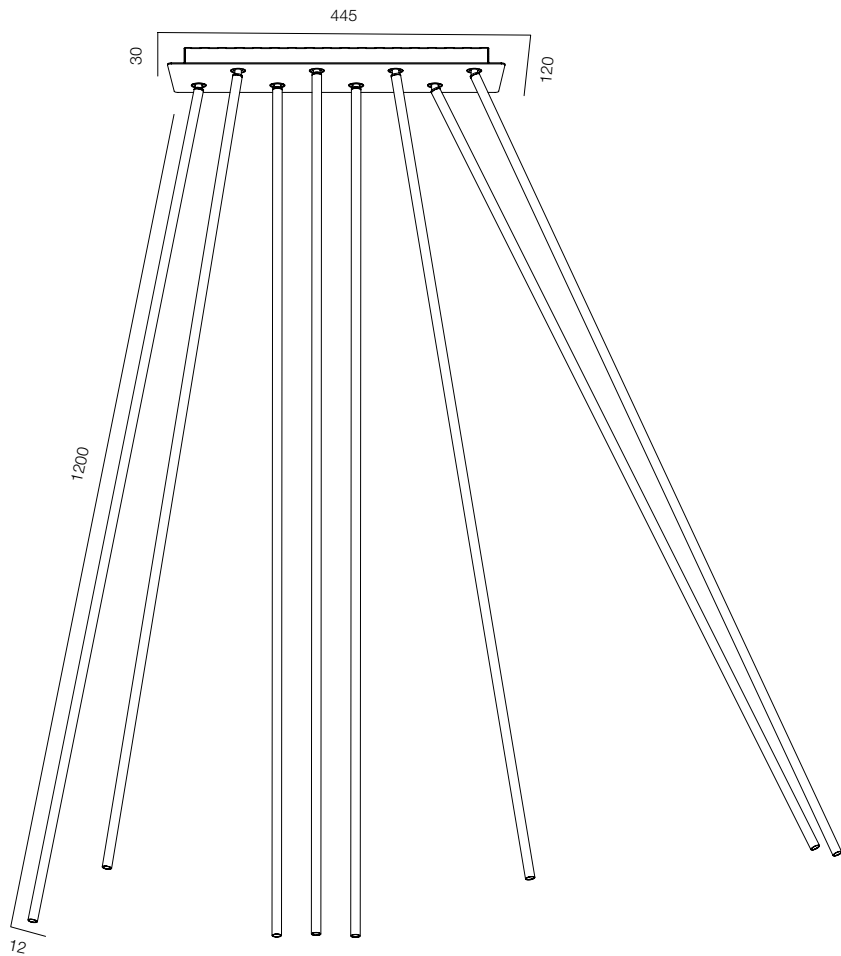

LOCUS LUNGO OTTO 16W

LOCUS LUNGO OTTO

POWER - 16W / OPTIC - MEDIUM / CCT - 2700K / CRI>97 Ra (R9>90) / COMFORT - UGR <19 / IP40 / 220V (driver included) / CONTROL - DIM DALI / WARRANTY - 5 YEARS

FINISHES: TITAN (gold, black)