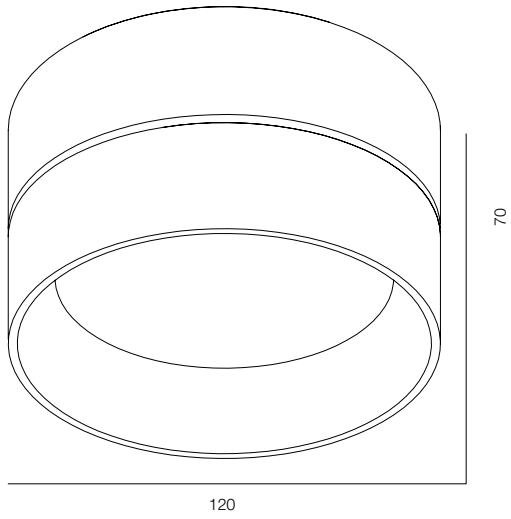

AURA C120 IP54