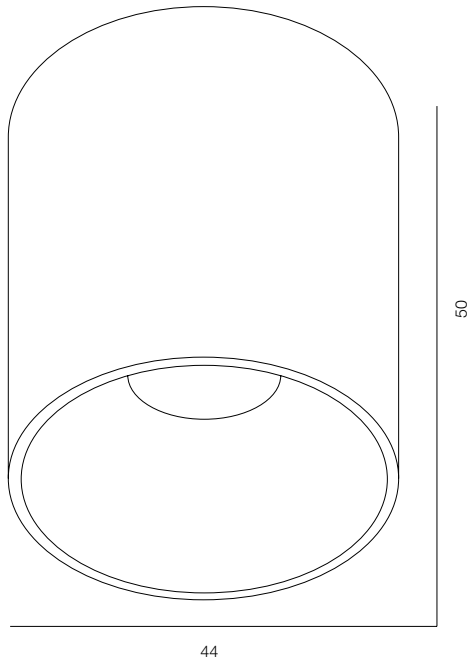

BABY C REEL

BABY REEL

POWER - 4W, 5W / OPTIC - MEDIUM / CCT - 3000K / CRI>97 Ra (R9>90) / COMFORT - UGR <19 /
IP40 / 220V (driver included) / CONTROL - DIM 220 / WARRANTY - 5 YEARS

FINISHES: PAINT (white, black) / 100% BRASS (gold)