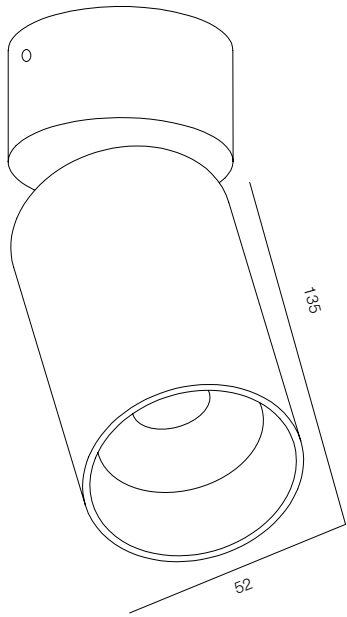

LOCUS CT52 9W