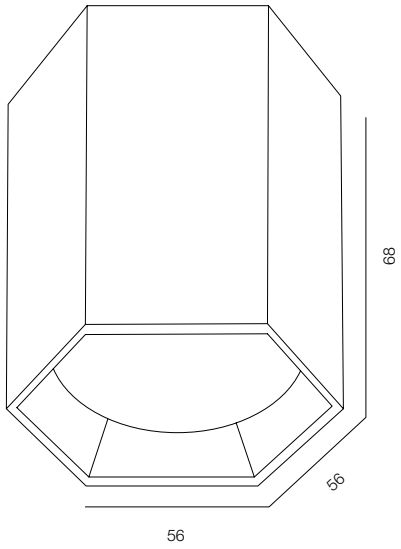

BABY EDGE C56 IP65

BABY EDGE C IP65

POWER - 6W, 8W / OPTIC - MEDIUM / CCT - 2200K, 2700K / CRI>97 Ra (R9>90) / COMFORT - UGR <19 / IP65 / 220V (driver included) / CONTROL - DIM 220 / WARRANTY - 2 YEARS

FINISHES: PAINT (white, grey) / 100% BRASS (gold, black, pink, platinum)