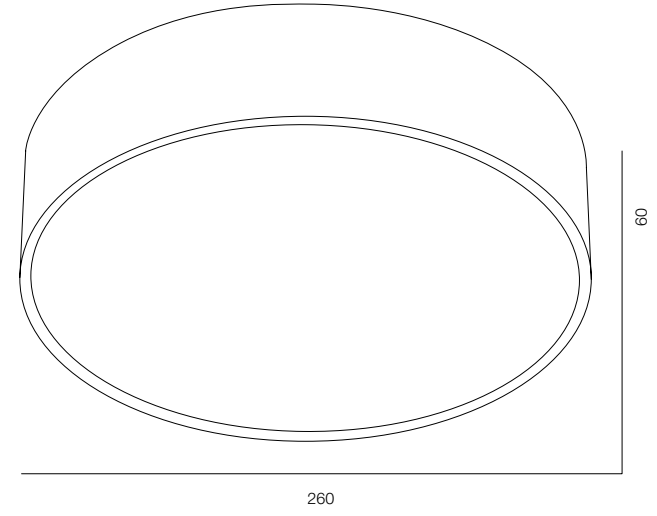

FINISHES: PAINT (white, black)

ROUND C160

ROUND C260 SLIM

ROUND C260

ROUND C

POWER - 15W, 25W / FLOOD / CCT - 2700K, 3000K / CRI>97 Ra (R9>90) / COMFORT - UGR <19 / IP40 / 220V (driver included) / CONTROL - DIM 220 / WARRANTY - 5 YEARS