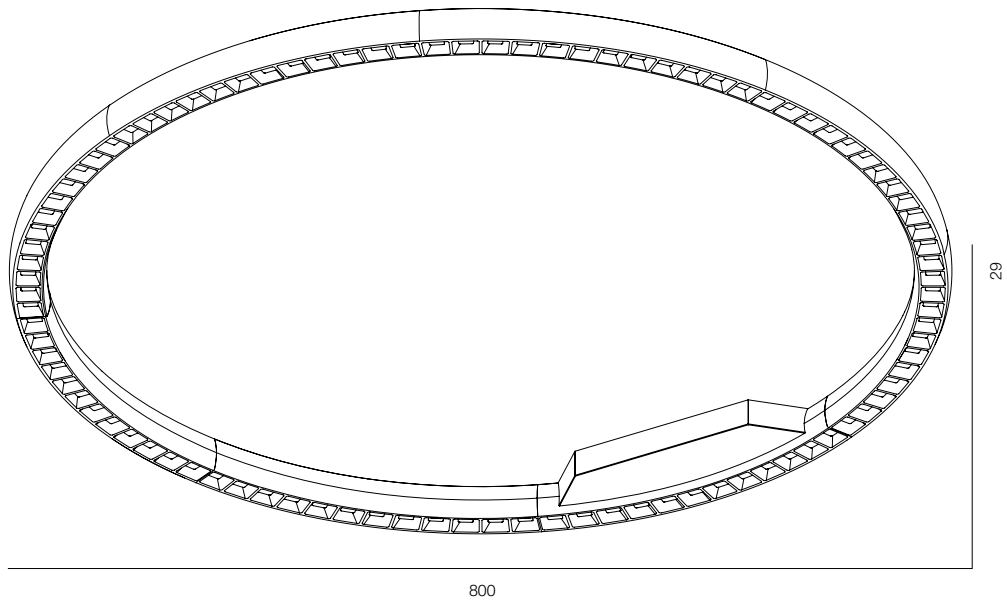

MAJOR PIXEL R800

MAJOR PIXEL

POWER - 24W / OPTIC - MEDIUM / CCT - 3000K / CRI>97 Ra (R9>90) / COMFORT - UGR <19 / IP40 / 220V (driver included) / CONTROL - NO DIM / WARRANTY - 5 YEARS

FINISHES: PAINT (black)