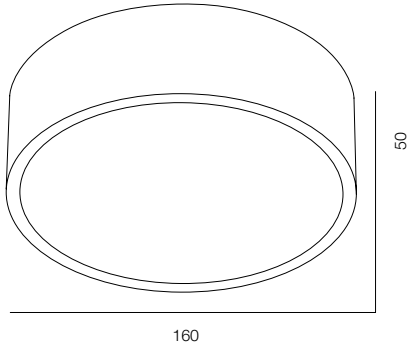

FINISHES: PAINT (white, black)

ROUND C160

ROUND C260 SLIM

ROUND C260

ROUND C

POWER - 15W, 25W / FLOOD / CCT - 2700K, 3000K / CRI>97 Ra (R9>90) / COMFORT - UGR <19 / IP40 / 220V (driver included) / CONTROL - DIM 220 / WARRANTY - 5 YEARS