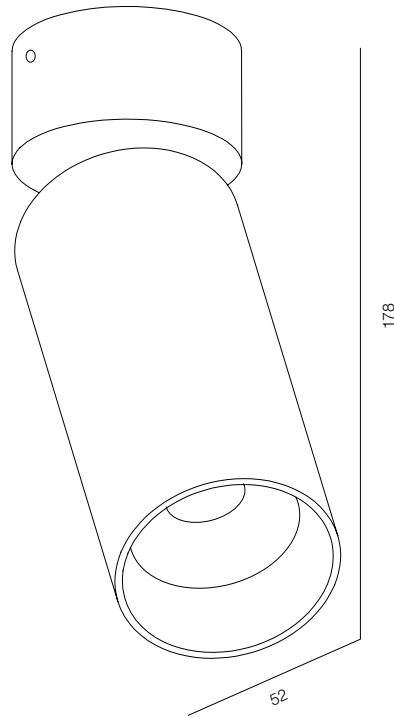

LOCUS CT52 12W