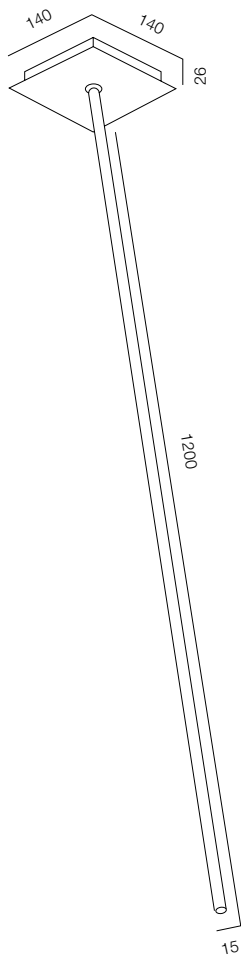

LOCUS CTL30 6W

LOCUS CTL52 20W

LOCUS CTL

POWER - 6W, 20W / OPTIC - WIDE / CCT - 3000K / CRI>97 Ra (R9>90) / COMFORT - UGR <19 / IP40 / 220V (driver included) / CONTROL - DIM DALI / WARRANTY - 5 YEARS

FINISHES: PAINT (white, black) / 100% BRASS (gold, black, platinum)