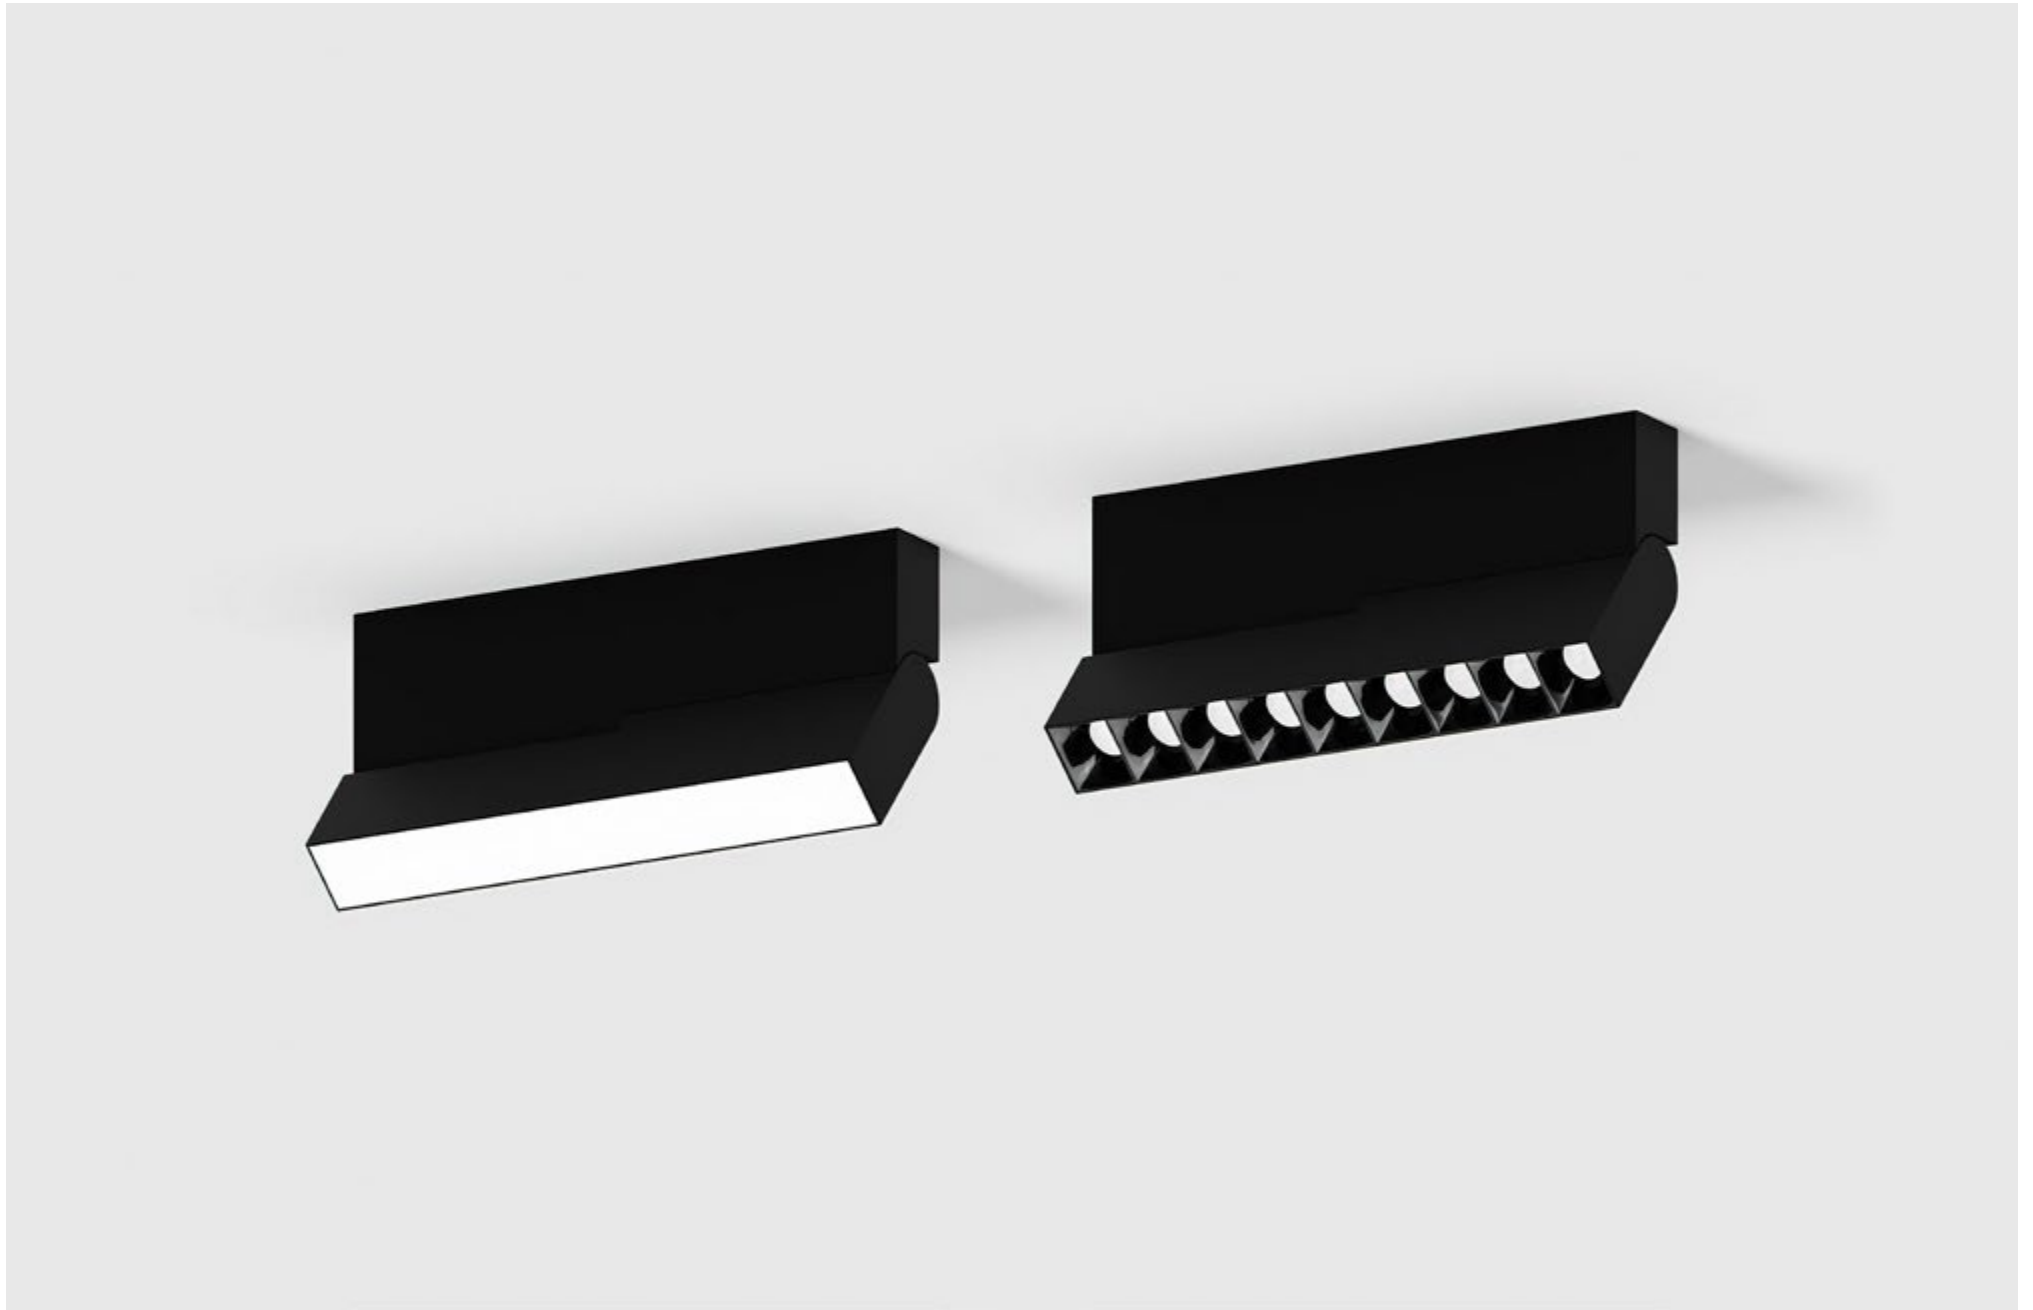

FINISHES: TITAN (gold, black)

LINE TURN 10W

LINE TURN SPOT 10W

LINE TURN

POWER - 10W / OPTIC - MEDIUM, FLOOD / CCT - 3000K / CRI>97 Ra (R9>90) / COMFORT - UGR <19 / IP40 / 220V (driver included) / CONTROL - NO DIM, DIM 220, DIM DALI / WARRANTY - 5 YEARS