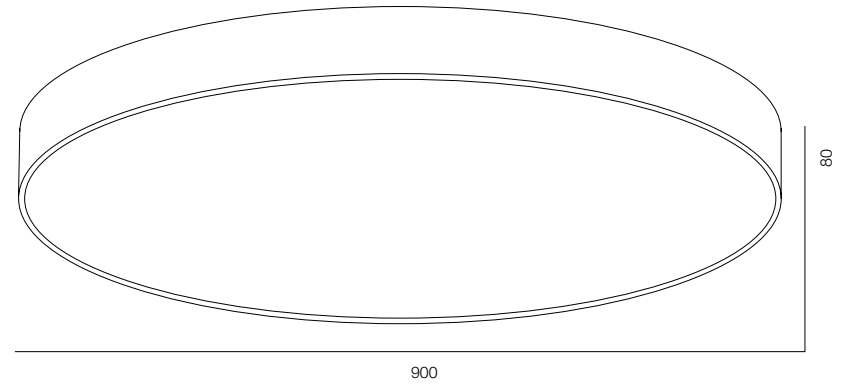

MAJOR C900

MAJOR C

POWER - 40W, 60W, 100W / FLOOD / CCT - 3000K, 4000K / CRI > 97 Ra (R9 > 90, R12 > 90) / COMFORT - UGR < 19 / IP40 / 220V (driver included) / CONTROL - NO DIM, DIM 220, DIM DALI / WARRANTY - 5 YEARS

FINISHES: PAINT (white, black)