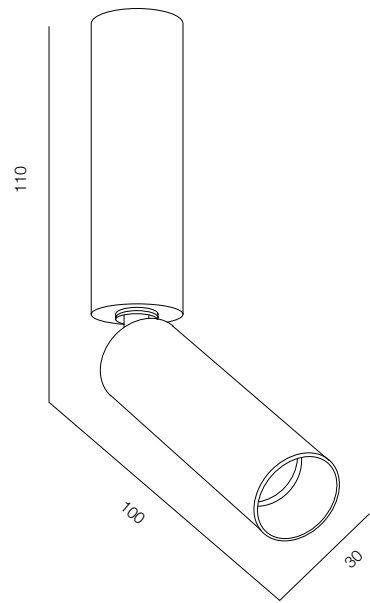

LOCUS CTL30 6W