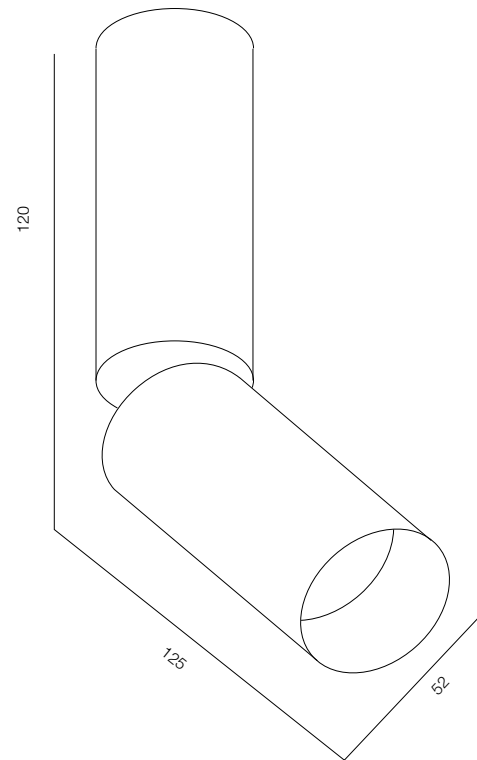

LOCUS CTL52 20W

LOCUS CTL

POWER - 6W, 20W / OPTIC - WIDE / CCT - 3000K / CRI>97 Ra (R9>90) / COMFORT - UGR <19 / IP40 / 220V (driver included) / CONTROL - DIM DALI / WARRANTY - 5 YEARS

FINISHES: PAINT (white, black) / 100% BRASS (gold, black, platinum)