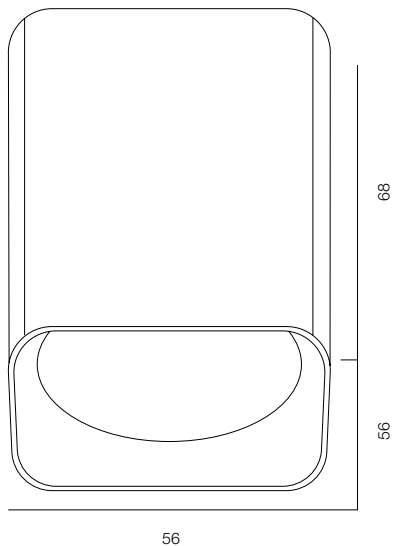

BABY MELT C56 IP65

BABY MELT C IP65

POWER - 6W, 8W / OPTIC - MEDIUM / CCT - 2200K, 2700K / CRI>97 Ra (R9>90) / COMFORT - UGR <19 / IP65 / 220V (driver included) / CONTROL - DIM 220 / WARRANTY - 2 YEARS

FINISHES: PAINT (white, grey) / 100% BRASS (gold, black, pink, platinum)