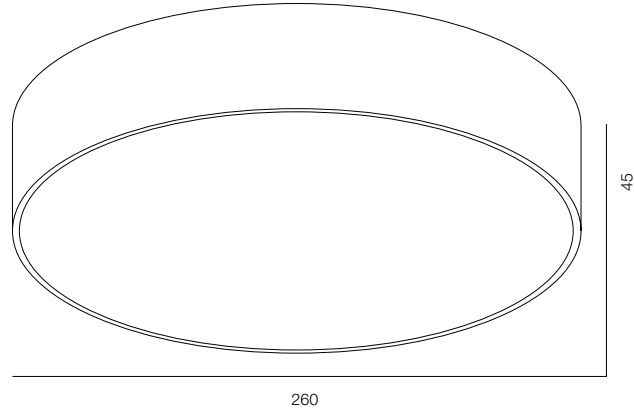

FINISHES: PAINT (white, black)

ROUND C160

ROUND C260 SLIM

ROUND C260

ROUND C

POWER - 15W, 25W / FLOOD / CCT - 2700K, 3000K / CRI>97 Ra (R9>90) / COMFORT - UGR <19 / IP40 / 220V (driver included) / CONTROL - DIM 220 / WARRANTY - 5 YEARS