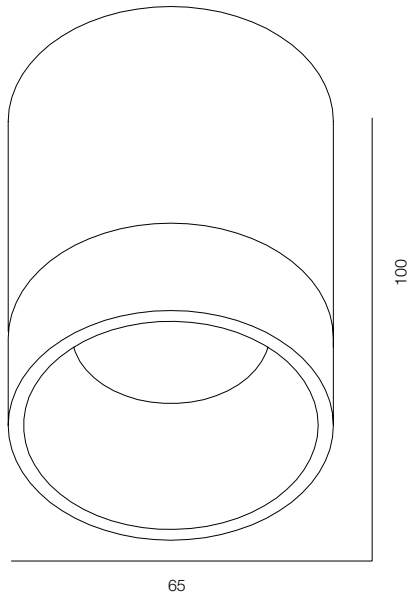

LOCUS C SOFT 8W