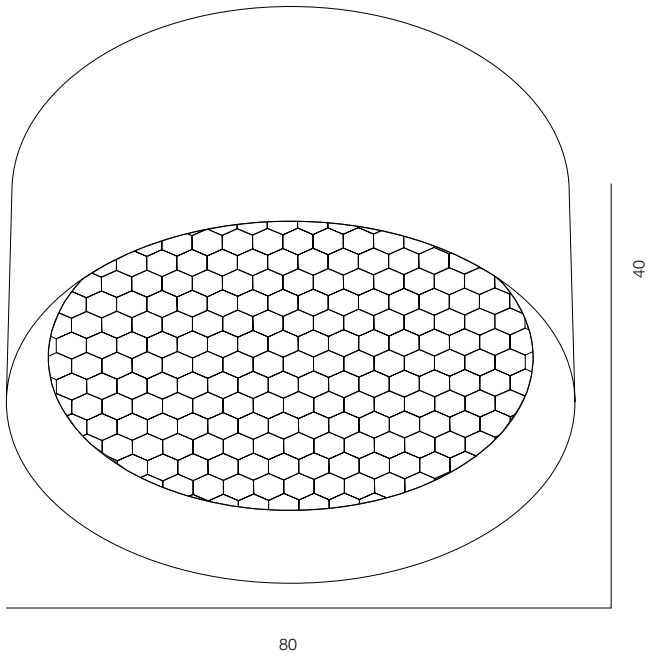

OREO GRID C80

OREO C GRID

POWER - 10W / OPTIC - MEDIUM / CCT - 2700K, 3000K / CRI>97 Ra (R9>90) / COMFORT - UGR <19 / IP40 / 220V (driver included) / CONTROL - DIM 220 / WARRANTY - 5 YEARS

FINISHES: PAINT (white, black) / 100% BRASS (gold)