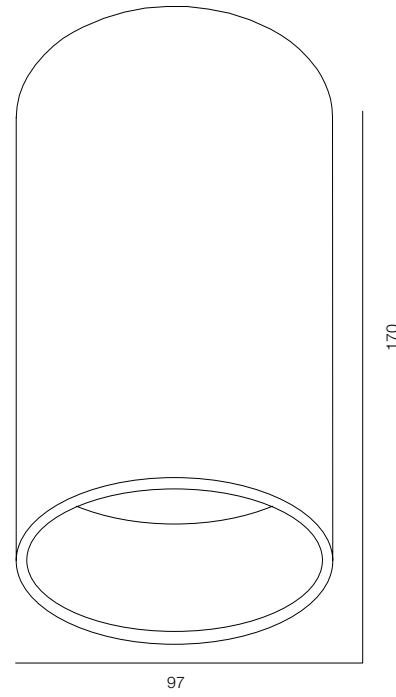

FINISHES: PAINT (white, black) / 100% BRASS (gold, black, pink)

LOCUS C 10W

LOCUS C 12W

LOCUS C 30W

LOCUS C

POWER - 10W, 12W, 30W / OPTIC - WIDE / CCT - 3000K, 3000K (DTW), 4000K / CRI>97 Ra (R9>90, R12>90) / COMFORT - UGR <19 / IP40 / 220V (driver included) / CONTROL - DIM 220 / WARRANTY - 5 YEARS