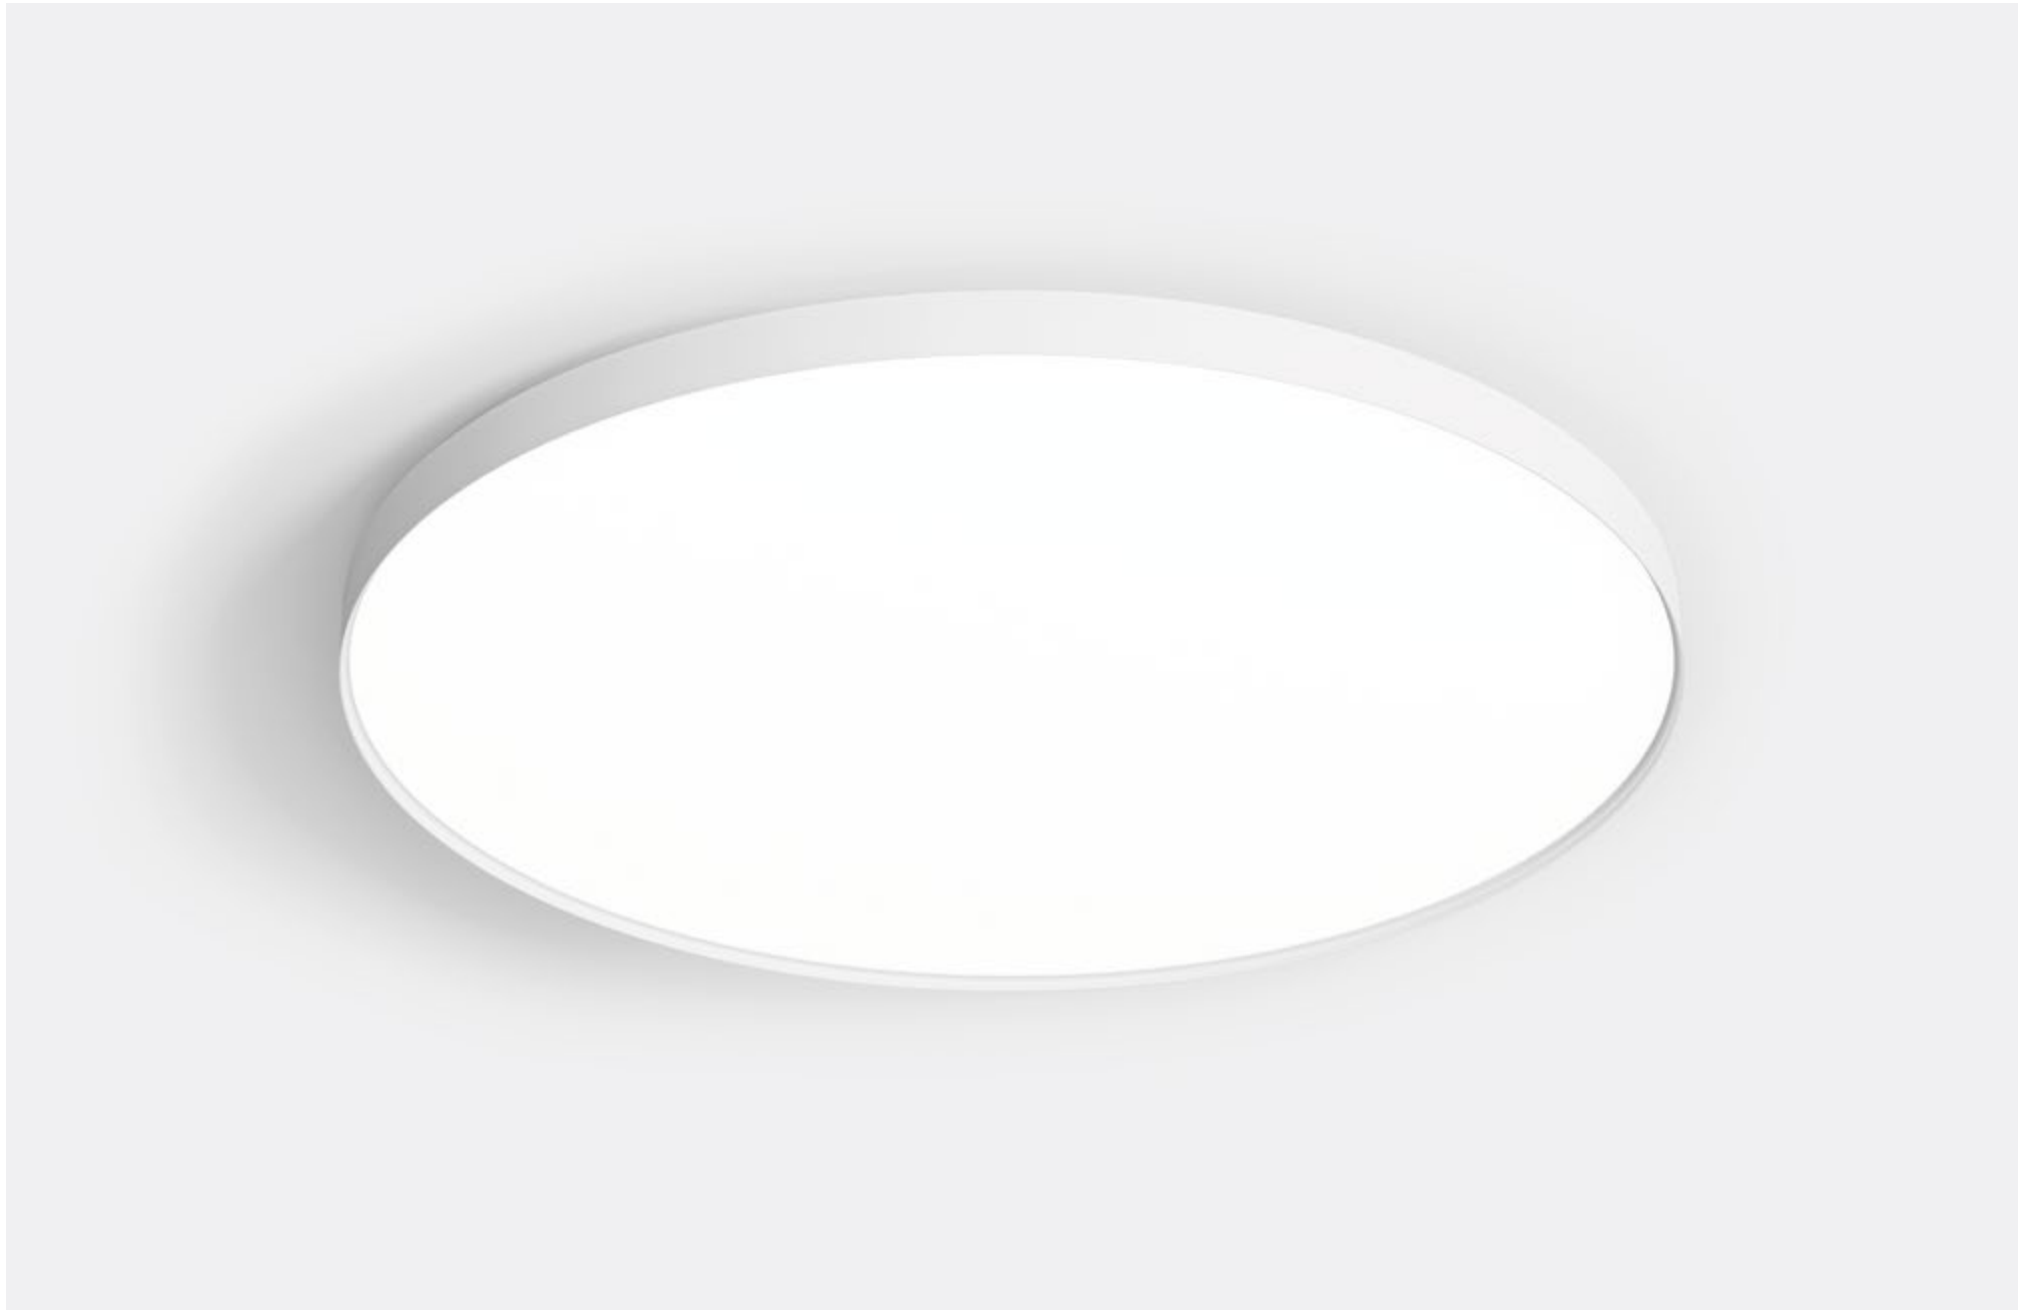

FINISHES: PAINT (white, black)

MAJOR PRIZM C400

MAJOR PRIZM C480

MAJOR PRIZM C680

MAJOR PRIZM C1080

MAJOR PRIZM C

POWER - 30W, 40W, 60W, 90W / FLOOD / CCT - 3000K / CRI>97 Ra (R9>90) / COMFORT - UGR <19 / IP40 / 220V (driver included) / CONTROL - DIM DALI / WARRANTY - 5 YEARS