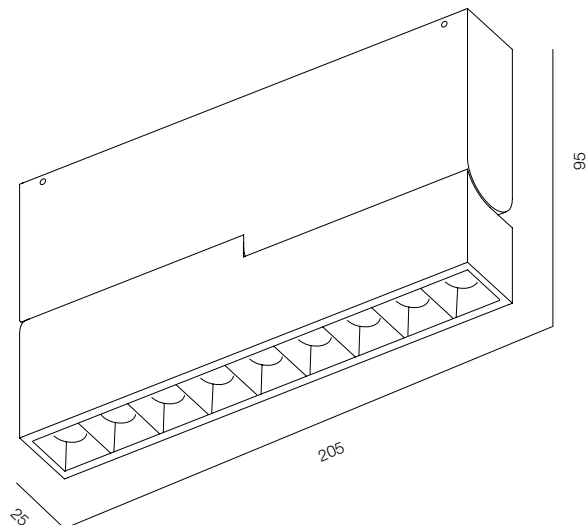

LINE TURN SPOT 10W

LINE TURN

POWER - 10W / OPTIC - MEDIUM, FLOOD / CCT - 3000K / CRI>97 Ra (R9>90) / COMFORT - UGR <19 / IP40 / 220V (driver included) / CONTROL - NO DIM, DIM 220, DIM DALI / WARRANTY - 5 YEARS

FINISHES: PAINT (white, black)