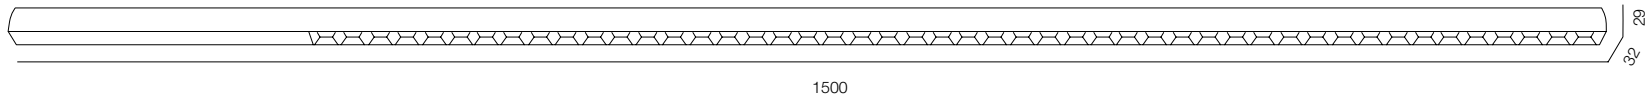

STRIPLINE DIRECT 150

STRIPLINE DIRECT

POWER - 12W / OPTIC - WIDE / CCT - 3000K / CRI>97 Ra (R9>90) / COMFORT - UGR <19 /
IP40 / 220V (driver included) / CONTROL - NO DIM / WARRANTY - 5 YEARS

FINISHES: PAINT (black)