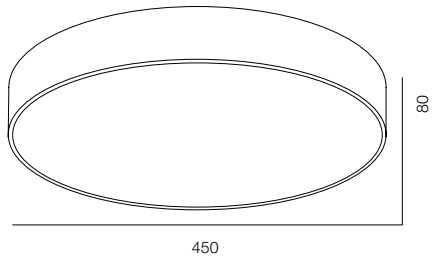

MAJOR C450

MAJOR C600

MAJOR C

POWER - 40W, 60W, 100W / FLOOD / CCT - 3000K, 4000K / CRI > 97 Ra (R9 > 90, R12 > 90) / COMFORT - UGR < 19 / IP40 / 220V (driver included) / CONTROL - NO DIM, DIM 220, DIM DALI / WARRANTY - 5 YEARS

FINISHES: PAINT (white, black)