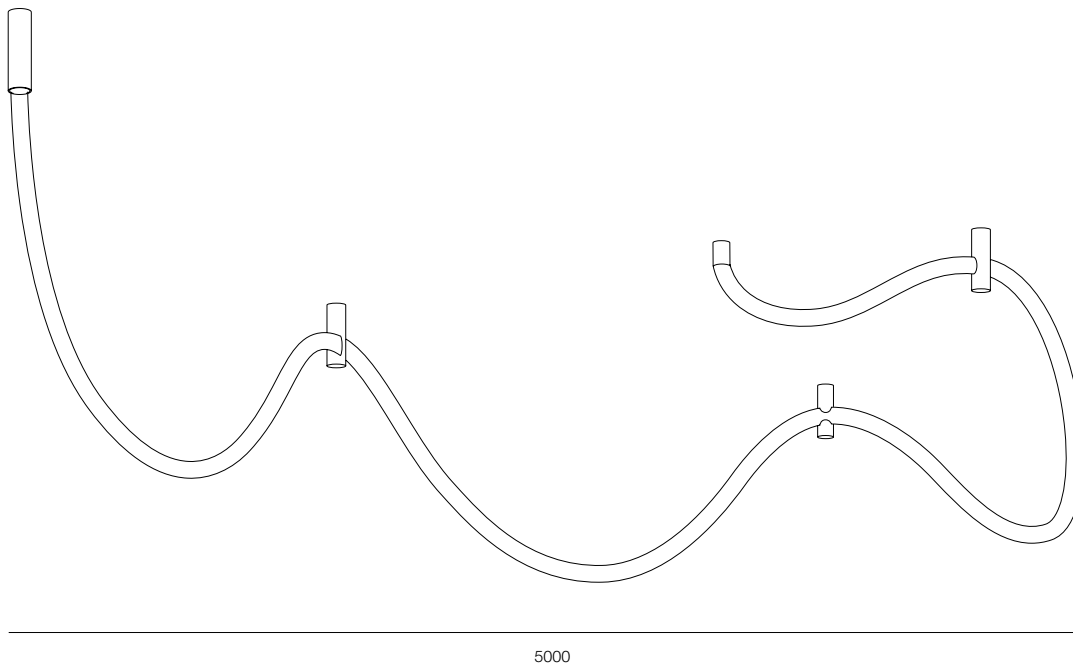

FREELIGHT HOOK C 5000

FREELIGHT HOOK C5

POWER - 65W, 70W / FLOOD / CCT - 2300K, 2700K, 3000K, 4000K, BLUE, PINK, PURPLE, RGB / CRI>97 Ra (R9>90, R12>90) / COMFORT - UGR <19 / IP40 / 48V (driver included) / CONTROL - NO DIM, DIM 220, DIM DALI / WARRANTY - 5 YEARS

FINISHES: 100% BRASS (gold, black)