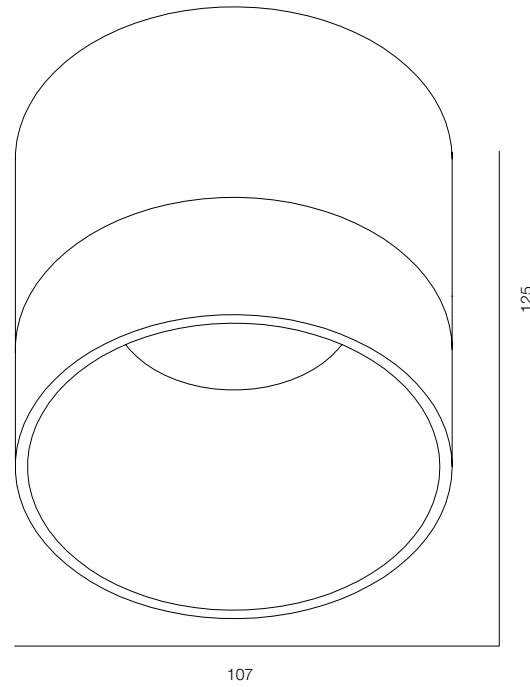

LOCUS C SOFT 14W

LOCUS C SOFT

POWER - 8W, 14W / OPTIC - WIDE / CCT - 3000K / CRI>97 Ra (R9>90) / COMFORT - UGR <19 /
IP44 / 220V (driver included) / CONTROL - NO DIM / WARRANTY - 5 YEARS

FINISHES: PAINT (white)