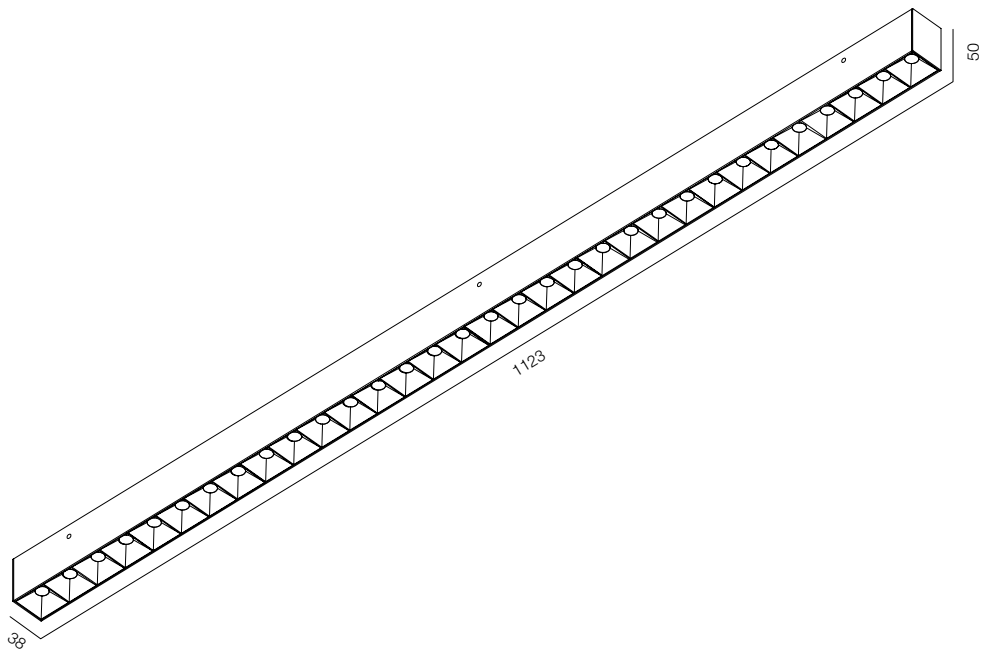

FINISHES: PAINT (white, black)

LINE C38 SPOT 1120

LINE C38 SPOT

POWER - 60W / OPTIC - MEDIUM / CCT - 3000K, 4000K / CRI>97 Ra (R9>90, R12>90) / COMFORT - UGR <19 / IP40 / 220V (driver included) / CONTROL - NO DIM, DIM 220 / WARRANTY - 5 YEARS