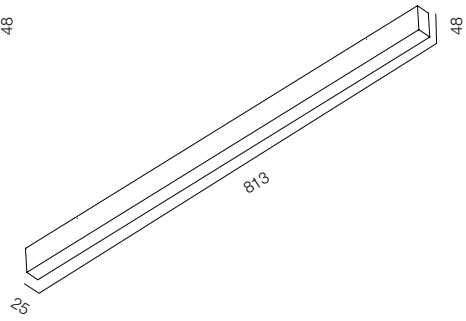

LINE C25 SOFT 800