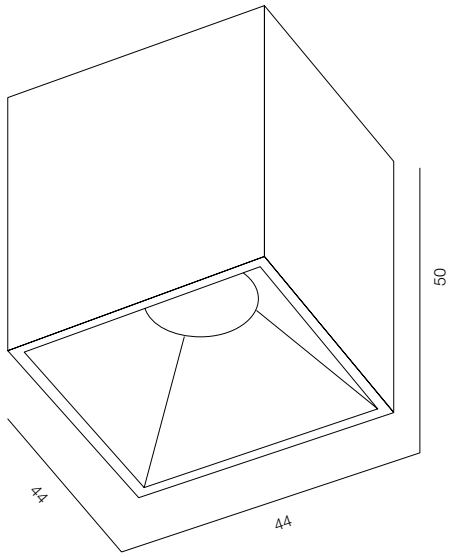

BABY C QBIQ 4-5W

BABY QBIQ

POWER - 4W, 5W / OPTIC - MEDIUM / CCT - 3000K / CRI>97 Ra (R9>90) / COMFORT - UGR <19 / IP40 / 220V (driver included) / CONTROL - DIM 220 / WARRANTY - 5 YEARS

FINISHES: PAINT (white, black) / 100% brass (gold)