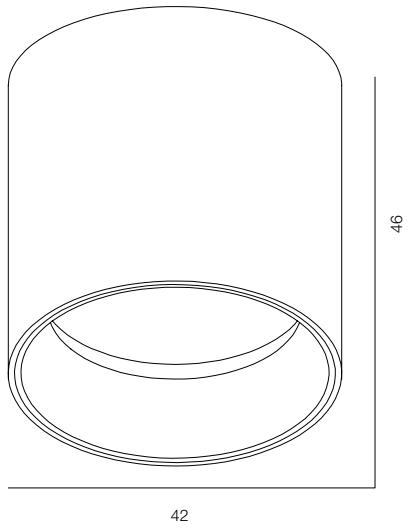

BABY C LOCUS 4W

BABY C LOCUS 8W

BABY LOCUS

POWER - 4W, 8W / OPTIC - WIDE / CCT - 3000K / CRI > 97 Ra (R9 > 90) / COMFORT - UGR < 19 /
IP40 / 220V (driver included) / CONTROL - DIM 220 / WARRANTY - 5 YEARS