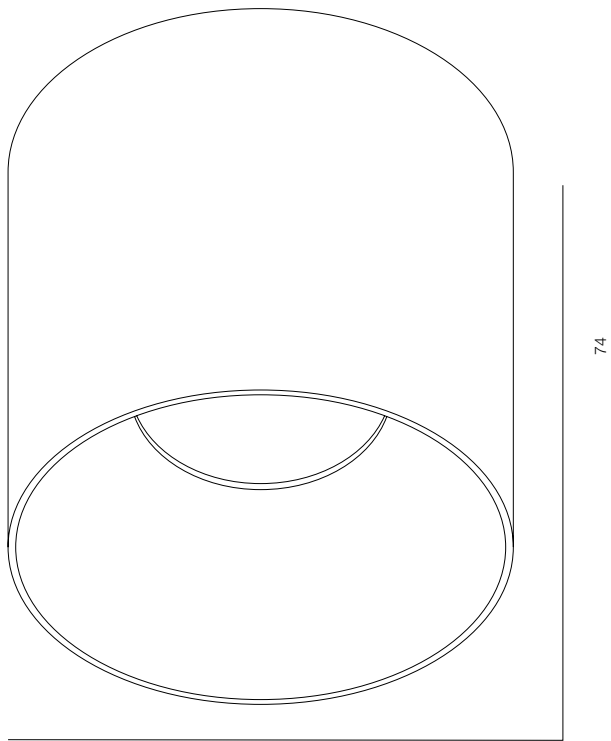

80

74

ROLL T 4W

ROLL T

POWER - 10W / OPTIC - MEDIUM / CCT - 3000K / CRI>97 Ra (R9>90) / COMFORT - UGR <19 /
IP40 / 220V (driver included) / CONTROL - DIM 220 / WARRANTY - 5 YEARS

FINISHES: PAINT (white, black)