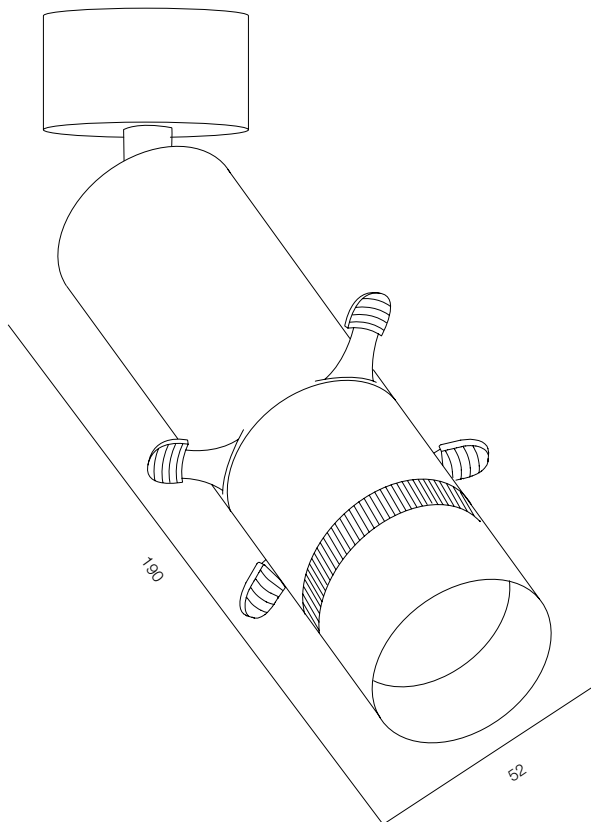

LOCUS CT52 FRAME

LOCUS CT FRAME

POWER - 9W / OPTIC - FRAME / CCT - 3000K / CRI>97 Ra (R9>90) / COMFORT - UGR <19 / IP40 / 220V (driver included) / CONTROL - DIM 220 / WARRANTY - 5 YEARS

FINISHES: PAINT (white)