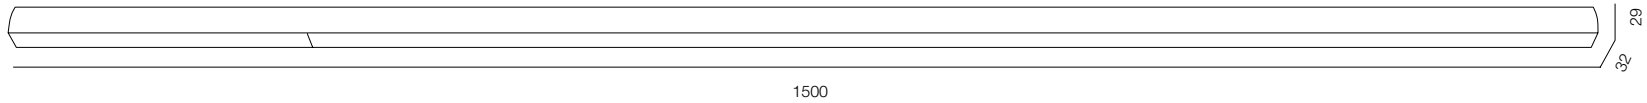

STRIPLINE SOFT 1500

STRIPLINE SOFT

POWER - 12W / OPTIC - FLOOD / CCT - 3000K / CRI>97 Ra (R9>90) / COMFORT - UGR <19 /
IP40 / 220V (driver included) / CONTROL - NO DIM / WARRANTY - 5 YEARS

FINISHES: PAINT (black)