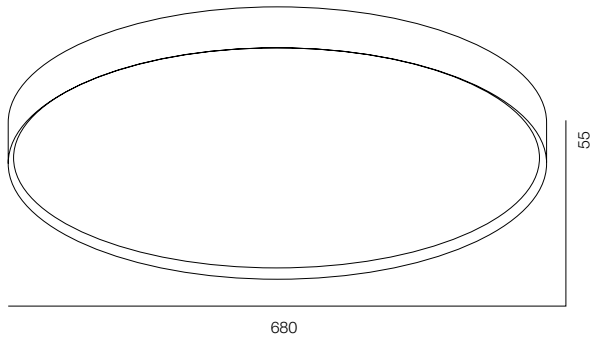

FINISHES: PAINT (white, black)

MAJOR PRIZM C400

MAJOR PRIZM C480

MAJOR PRIZM C680

MAJOR PRIZM C1080

MAJOR PRIZM C

POWER - 30W, 40W, 60W, 90W / FLOOD / CCT - 3000K / CRI>97 Ra (R9>90) / COMFORT - UGR <19 / IP40 / 220V (driver included) / CONTROL - DIM DALI / WARRANTY - 5 YEARS