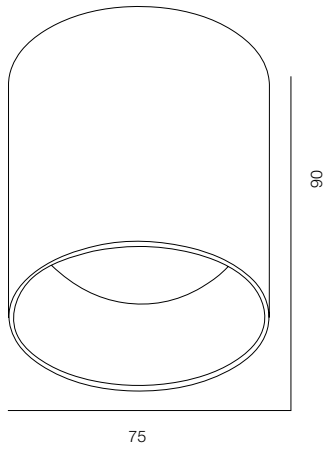

LOCUS C 10W

LOCUS C 12W

LOCUS C

POWER - 10W, 12W, 30W / OPTIC - WIDE / CCT - 3000K, 3000K (DTW), 4000K / CRI>97 Ra (R9>90, R12>90) / COMFORT - UGR <19 / IP40 / 220V (driver included) / CONTROL - DIM 220 / WARRANTY - 5 YEARS

FINISHES: PAINT (white, black) / TITAN (gold) / 100% BRASS (gold, black, pink, platinum)