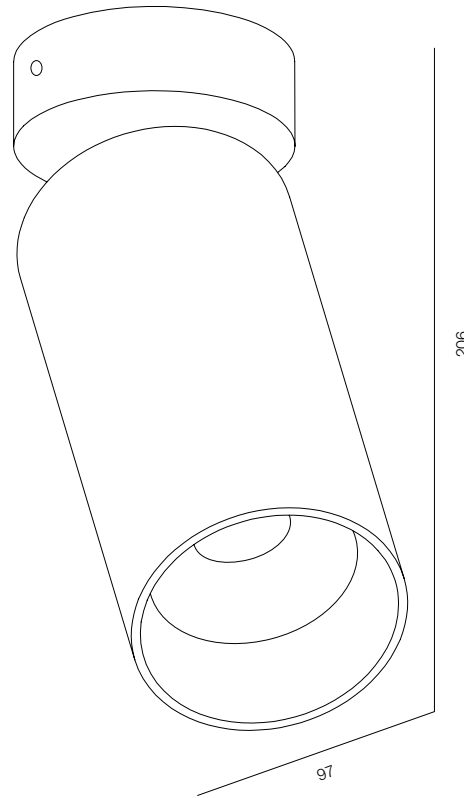

FINISHES: PAINT (white)

LOCUS CT52 9W

LOCUS CT52 12W

LOCUS CT95 30W

LOCUS CT

POWER - 9W, 12W, 30W / OPTIC - MEDIUM, WIDE / CCT - 2700K, 3000K, 3000K (DTW), 4000K / CRI>97 Ra (R9>90, R12>90) / COMFORT - UGR <19 / IP40 / 220V (driver included) / CONTROL - NO DIM, DIM 220 / WARRANTY - 5 YEARS