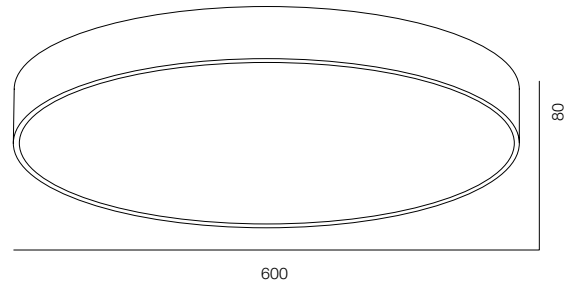

MAJOR C450

MAJOR C600

MAJOR C

POWER - 40W, 60W, 100W / FLOOD / CCT - 3000K, 4000K / CRI > 97 Ra (R9 > 90, R12 > 90) / COMFORT - UGR < 19 / IP40 / 220V (driver included) / CONTROL - NO DIM, DIM 220, DIM DALI / WARRANTY - 5 YEARS

FINISHES: PAINT (white, black)