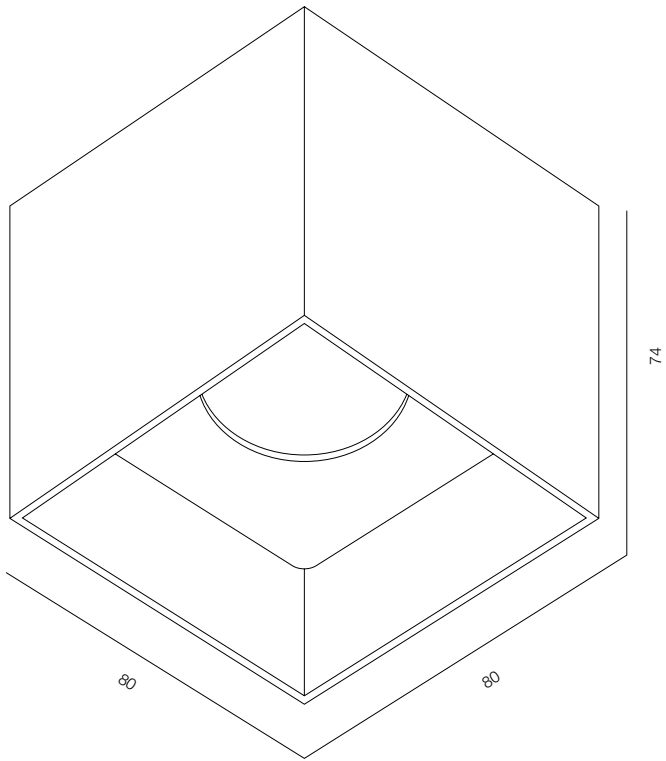

QBIQ F 10W

QBIQ F

POWER - 10W / OPTIC - MEDIUM / CCT - 3000K / CRI>97 Ra (R9>90) / COMFORT - UGR <19 / IP40 / 220V (driver included) / CONTROL - DIM 220 / WARRANTY - 5 YEARS

FINISHES: PAINT (white, black) / TITAN (gold, black, pink, natural)