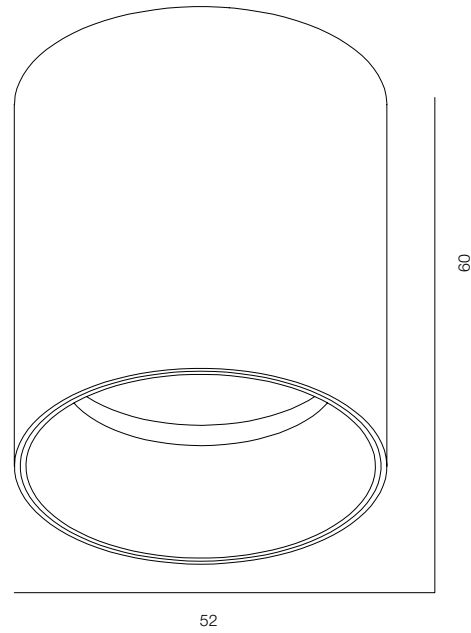

BABY C LOCUS 4W

BABY C LOCUS 8W

BABY LOCUS

POWER - 4W, 8W / OPTIC - WIDE / CCT - 3000K / CRI > 97 Ra (R9 > 90) / COMFORT - UGR < 19 /
IP40 / 220V (driver included) / CONTROL - DIM 220 / WARRANTY - 5 YEARS