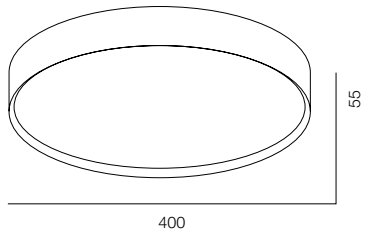

FINISHES: PAINT (white, black)

MAJOR PRIZM C400

MAJOR PRIZM C480

MAJOR PRIZM C680

MAJOR PRIZM C1080

MAJOR PRIZM C

POWER - 30W, 40W, 60W, 90W / FLOOD / CCT - 3000K / CRI>97 Ra (R9>90) / COMFORT - UGR <19 / IP40 / 220V (driver included) / CONTROL - DIM DALI / WARRANTY - 5 YEARS