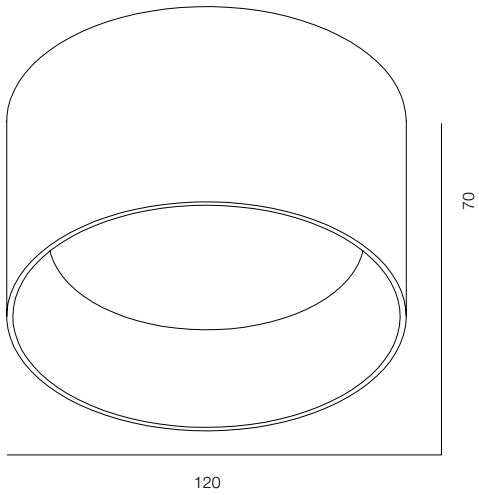

AURA C120

AURA C145

AURA C

POWER - 10W, 15W, 20W / FLOOD / CCT - 2700K, 3000K, 4000K / CRI>97 Ra (R9>90, R12>90) / COMFORT - UGR <19 / IP40 / 220V (driver included) / CONTROL - DIM 220, DIM DALI / WARRANTY - 5 YEARS

FINISHES: PAINT (white, black) / TITAN (gold)