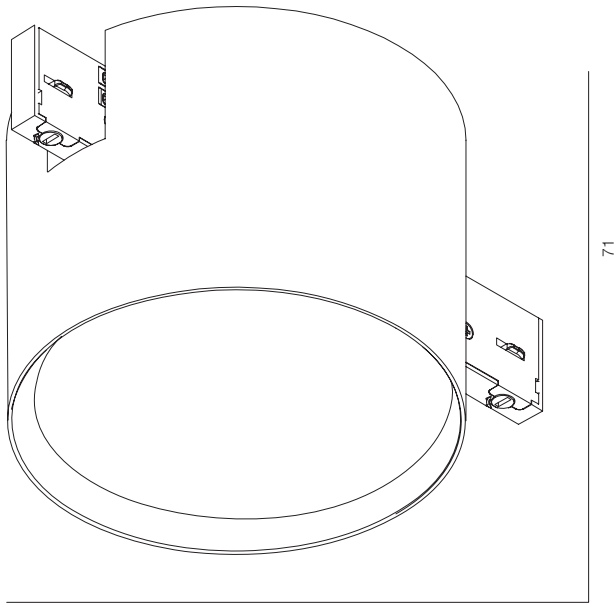

96

71

SSD OREO 96

SUPERSLIM DALI OREO

POWER - 20W / OPTIC - WIDE / CCT - 2700K, 3000K / CRI>97 Ra (R9>90) / COMFORT - UGR <19 / IP40 / 48V / CONTROL - DIM DALI / WARRANTY - 5 YEARS

FINISHES: PAINT (black)