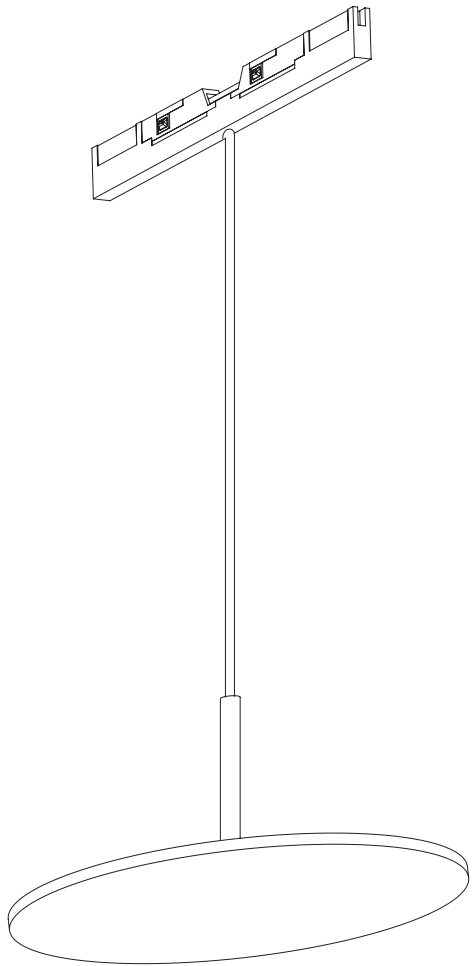

FINISHES: PAINT (white, black)

192

SUPERSLIME LIMB PDNT 192

SUPERSLIM LIMB PDNT

POWER - 8W / ANGLE - FLOOD / CCT - 2200K, 3000K / CRI>97 Ra (R9>90) / COMFORT - UGR <19 / IP40 / 48V / CONTROL - DIM DALI / WARRANTY - 5 YEARS