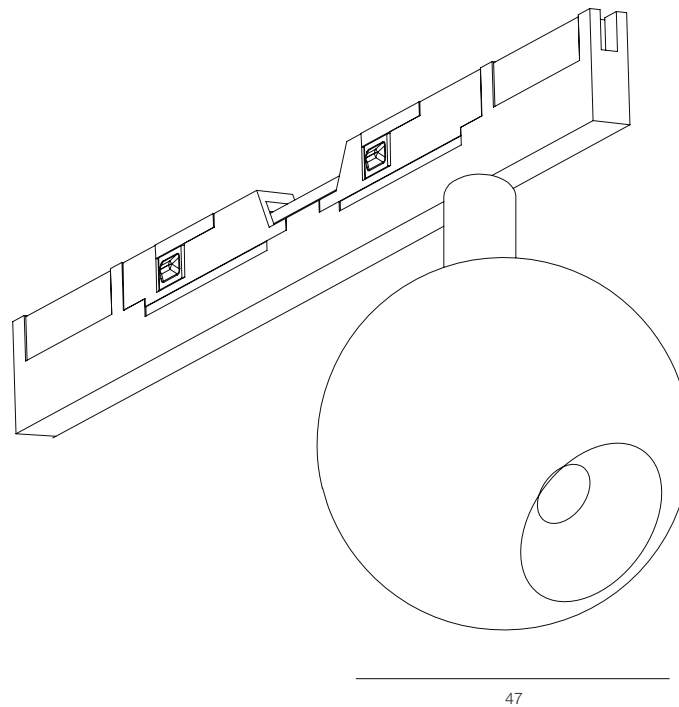

SUPERSLIME SHAR 47

SUPERSLIM SHAR

POWER - 2W, 4W / OPTIC - MEDIUM / CCT - 2700K, 3000K / CRI>97 Ra (R9>90) / COMFORT - UGR <19 /
IP40 / 48V / CONTROL - DIM DALI / WARRANTY - 5 YEARS

FINISHES: PAINT (black) / TITAN (gold)