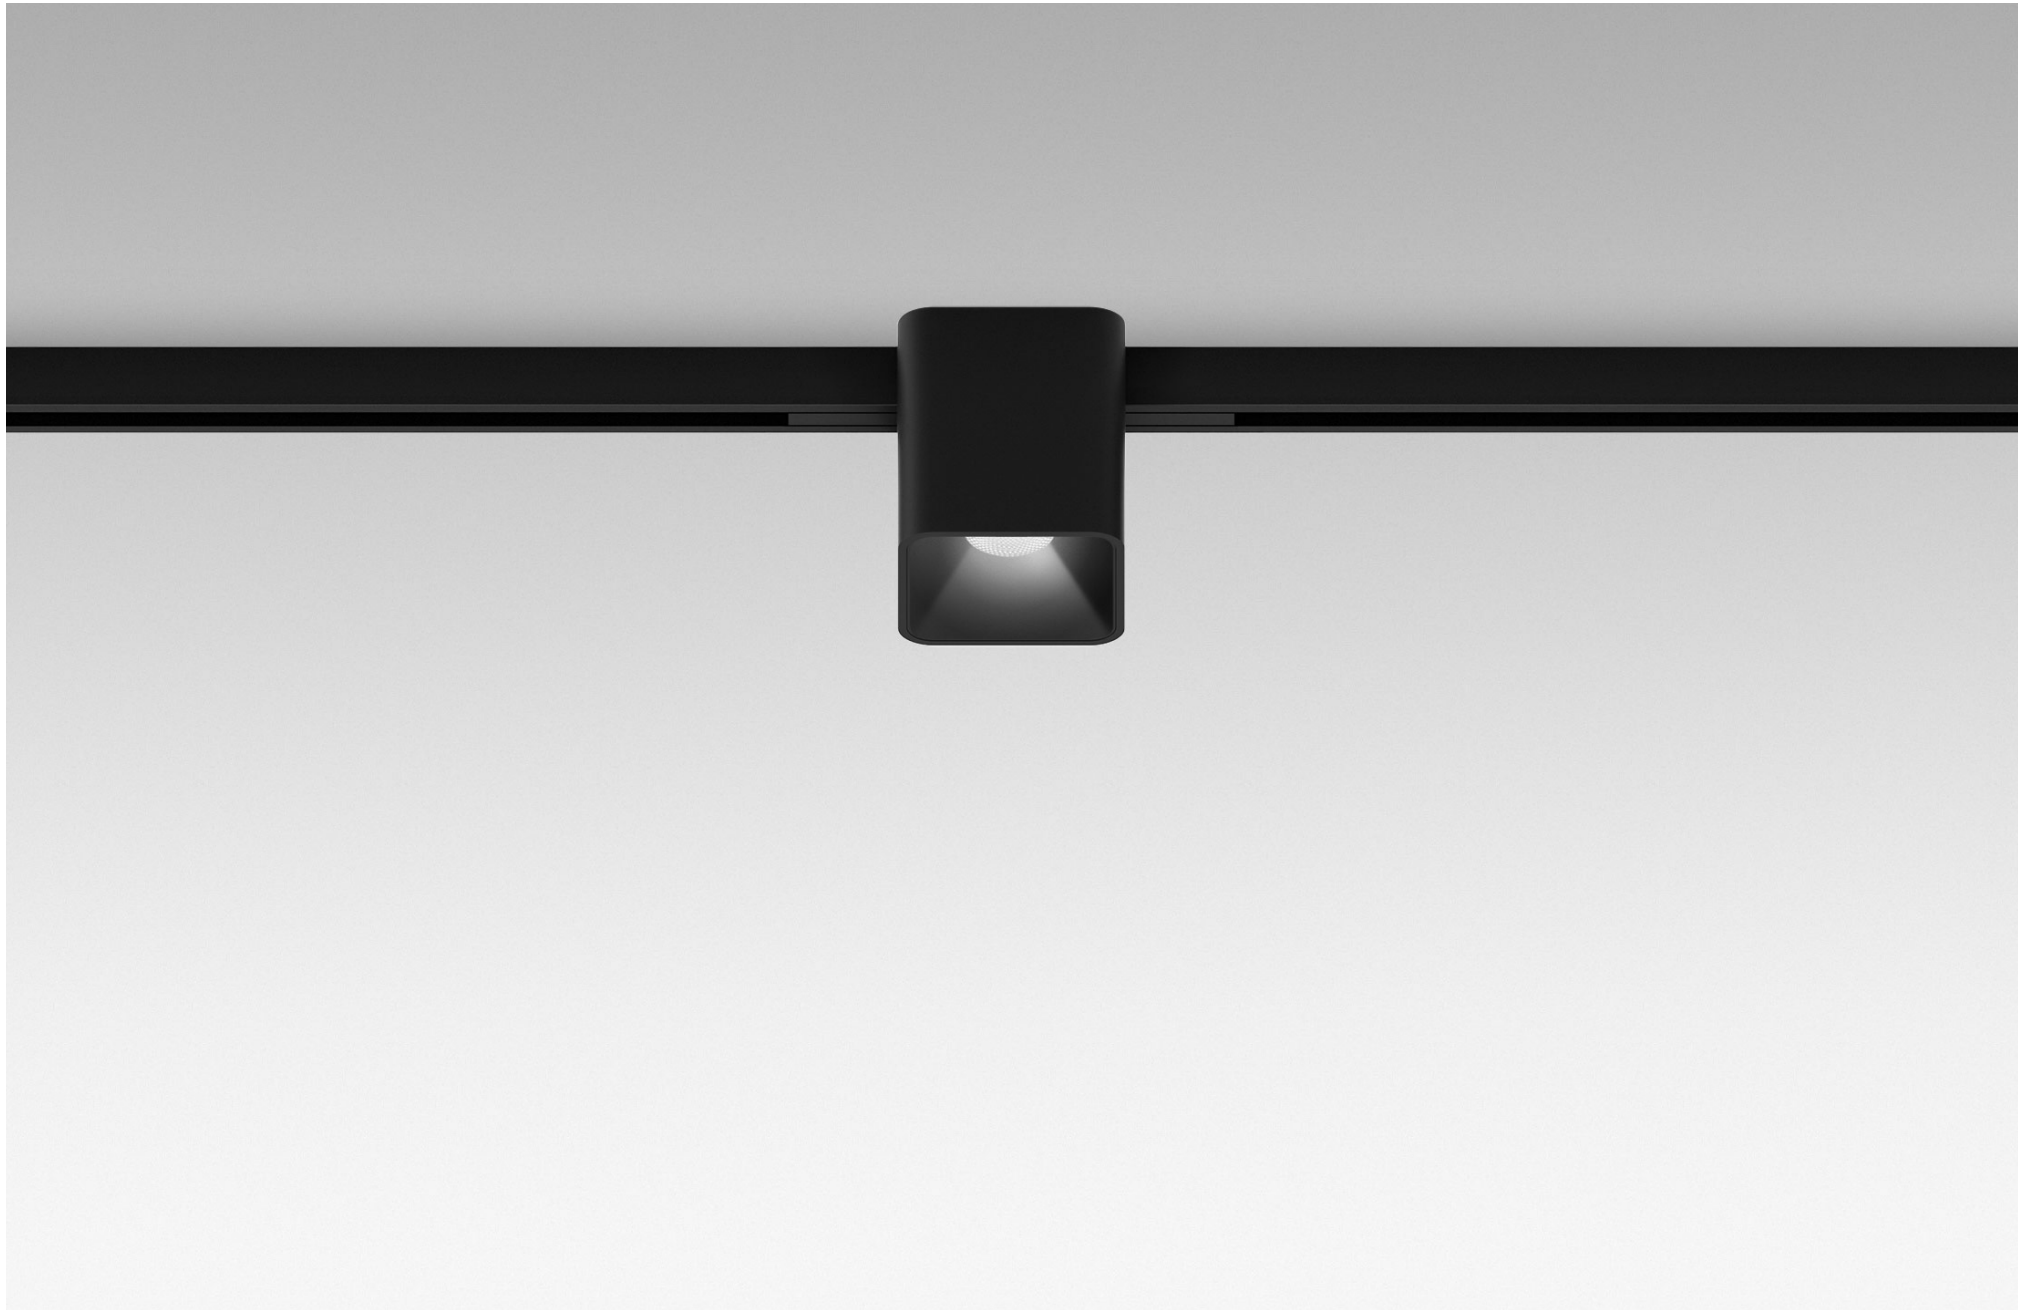

FINISHES: PAINT (black)

192

SUPERSLIME LIMB 192

SUPERSLIM LIMB

POWER - 8W / ANGLE - FLOOD / CCT - 2700K / CRI>97 Ra (R9>90) / COMFORT - UGR <19 /
IP40 / 48V / CONTROL - DIM DALI / WARRANTY - 5 YEARS

FINISHES: PAINT (black)