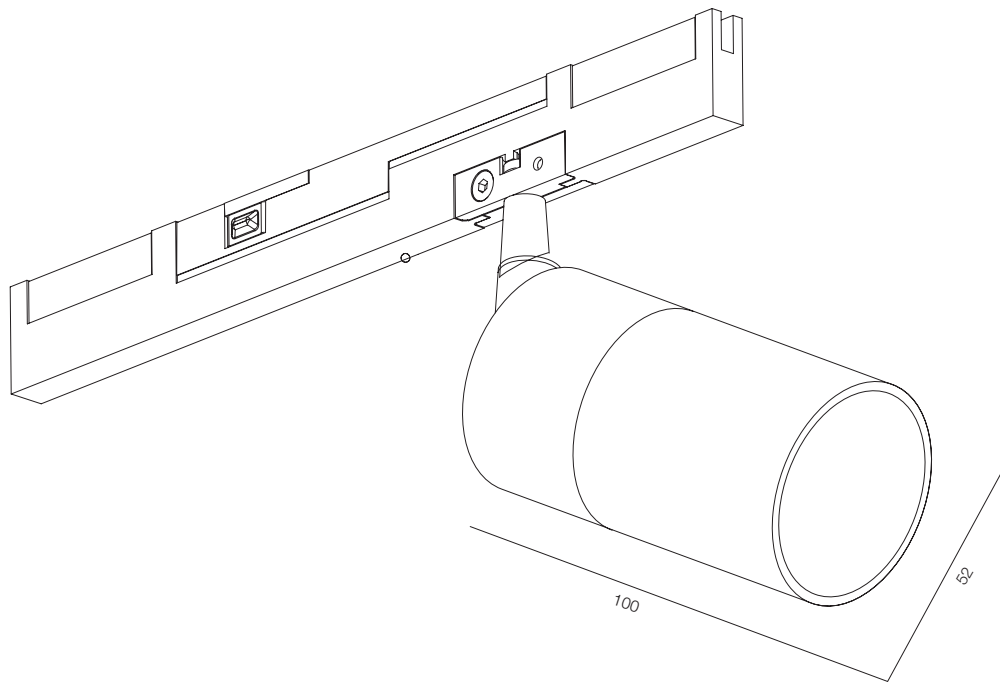

SUPERSLIME LOCUS SUPERZOOM 52

SUPERSLIM LOCUS SUPERZOOM

POWER - 10W / OPTIC - SUPERZOOM / CCT - 2200K, 2700K, 3000K / CRI>97 Ra (R9>90) / COMFORT - UGR <19 / IP40 / 48V / CONTROL - DIM DALI / WARRANTY - 5 YEARS

FINISHES: PAINT (black) / TITAN (gold)