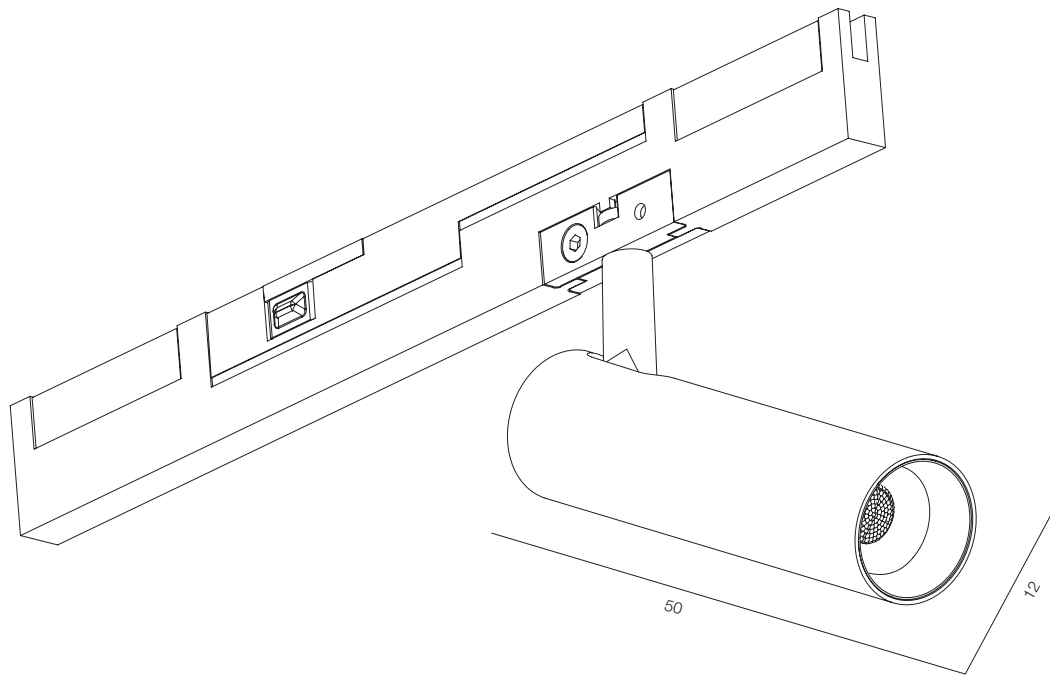

SUPERSLIME LOCUS 12

SUPERSLIM LOCUS 2W

POWER - 2W / OPTIC - SPOT / CCT - 2700K, 3000K / CRI>97 Ra (R9>90) / COMFORT - UGR <19 / IP40 / 48V / CONTROL - DIM DALI / WARRANTY - 5 YEARS

FINISHES: PAINT (black) / 100% BRASS (gold)