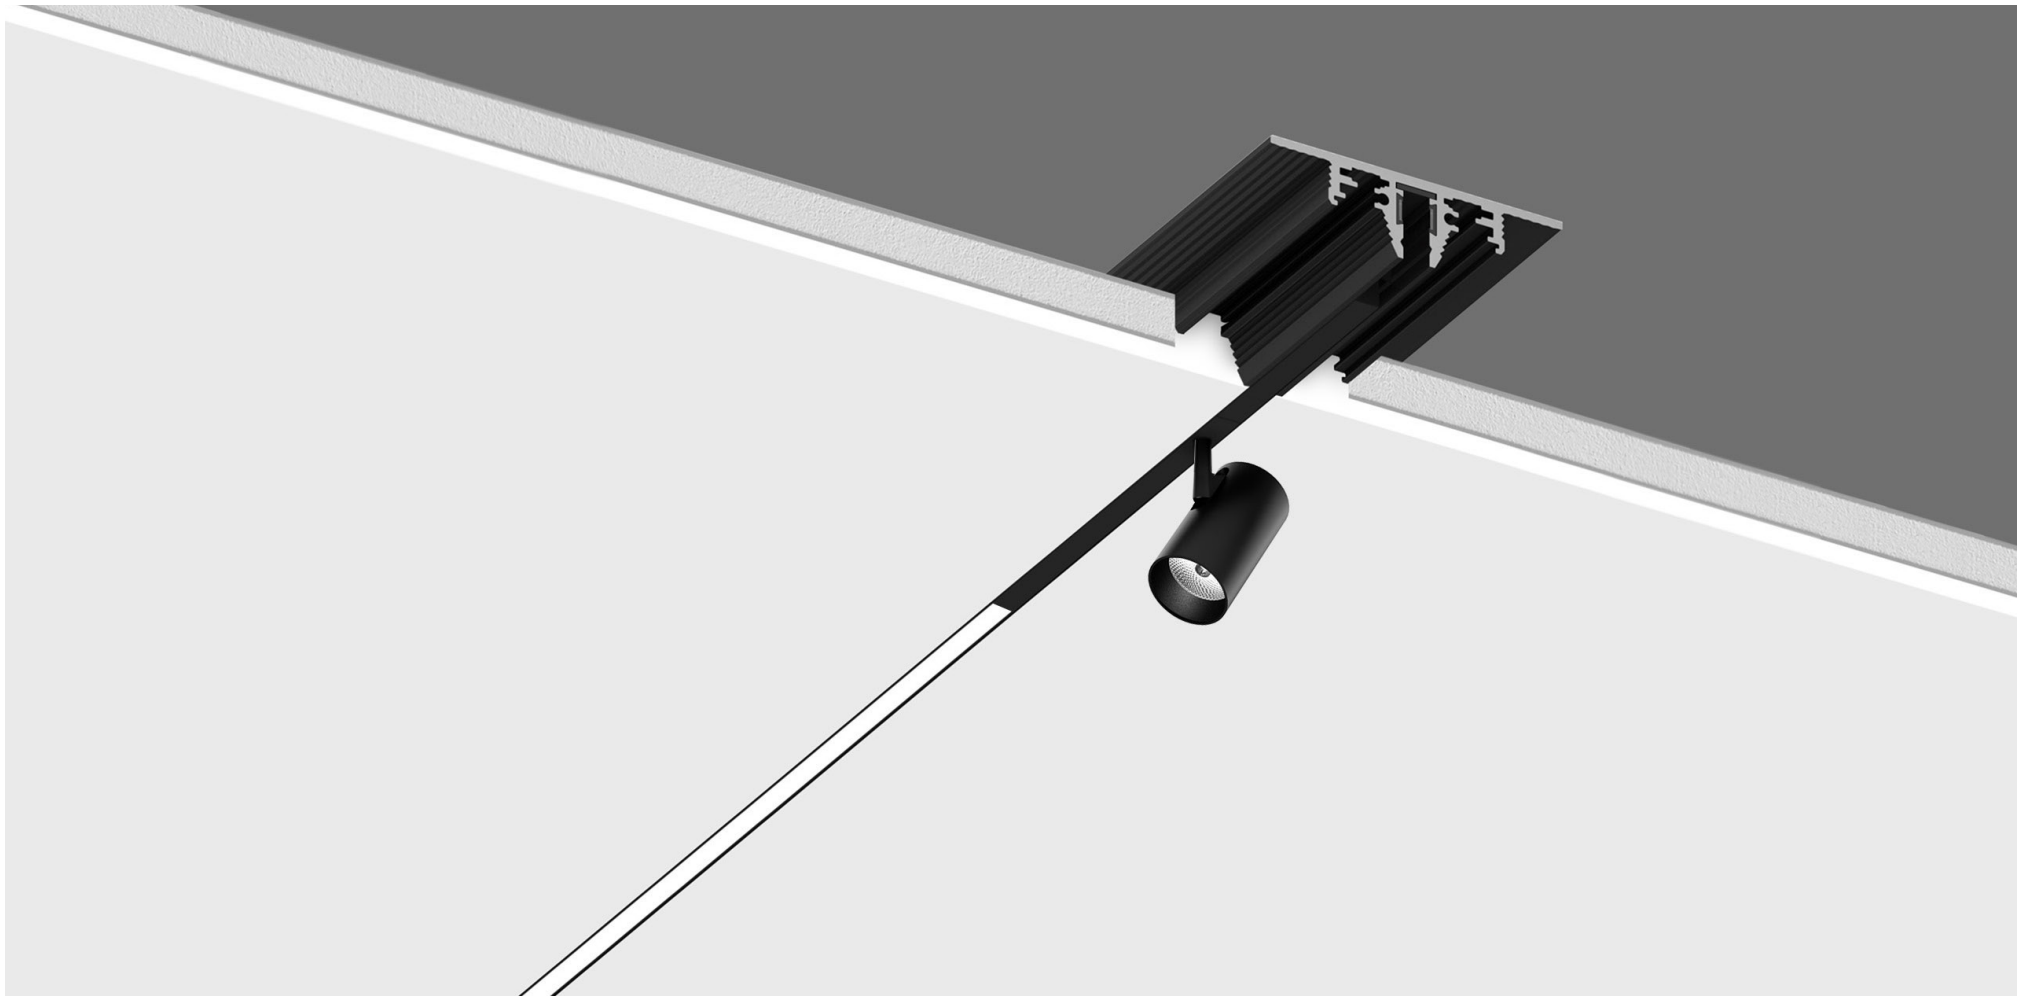

SUPERSLIM DALI SYSTEM

SSD LOCUS TURN

SSD LOCUS PINOFARINO

SSD OREO

SUPERSLIM SYSTEM

Minimalistic track system.
Easy to install track lights for any light scenario.

SUPERSLIM TRACK TRIM

TRACK COMPONENTS