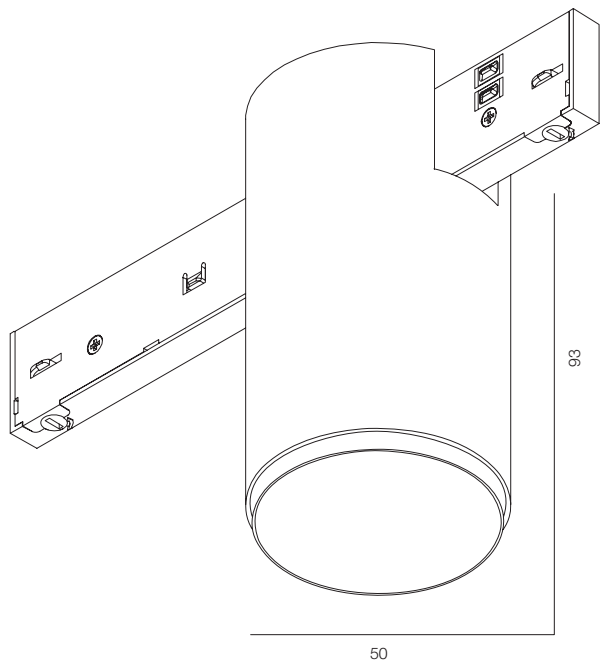

SSD LOCUS PINOFARINO 50

SUPERSLIM DALI LOCUS

POWER - 12W / OPTIC - MEDIUM / CCT - 2700K, 3000K / CRI>97 Ra (R9>90) / COMFORT - UGR <19 /
IP40 / 48V / CONTROL - DIM DALI / WARRANTY - 5 YEARS

FINISHES: PAINT (black)