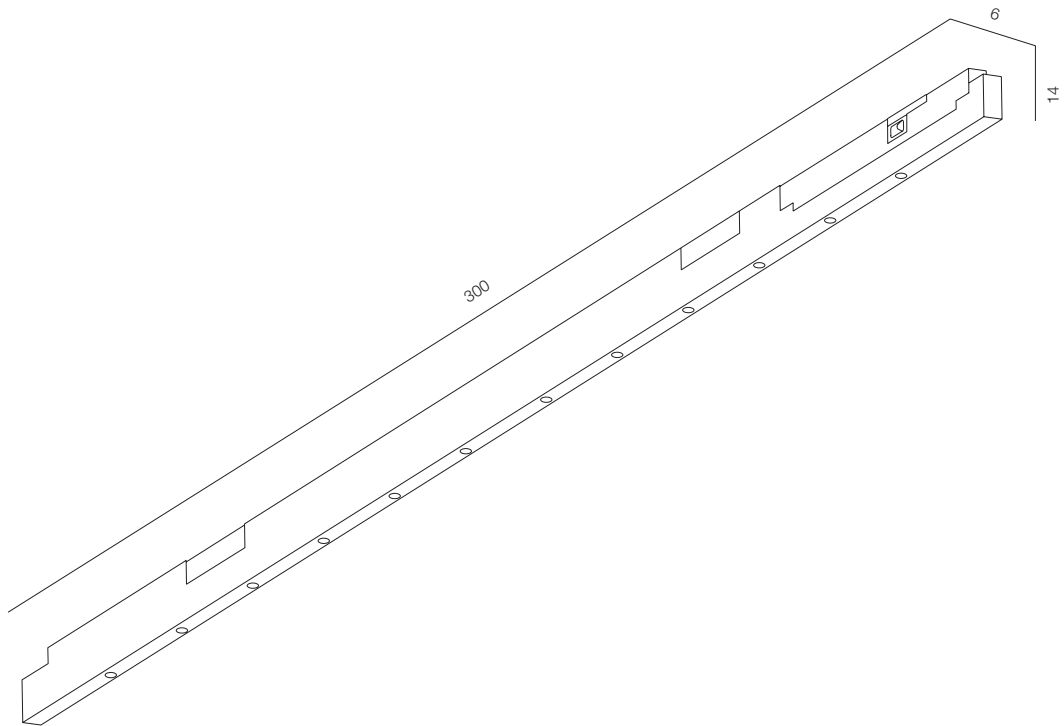

SUPERSLIME DIRECT LINE 300

SUPERSLIM DIRECT LINE

POWER - 4W / OPTIC - WIDE / CCT - 2700K, 3000K / CRI>97 Ra (R9>90) / COMFORT - UGR <19 /
IP40 / 48V / CONTROL - DIM DALI / WARRANTY - 5 YEARS

FINISHES: PAINT (black)