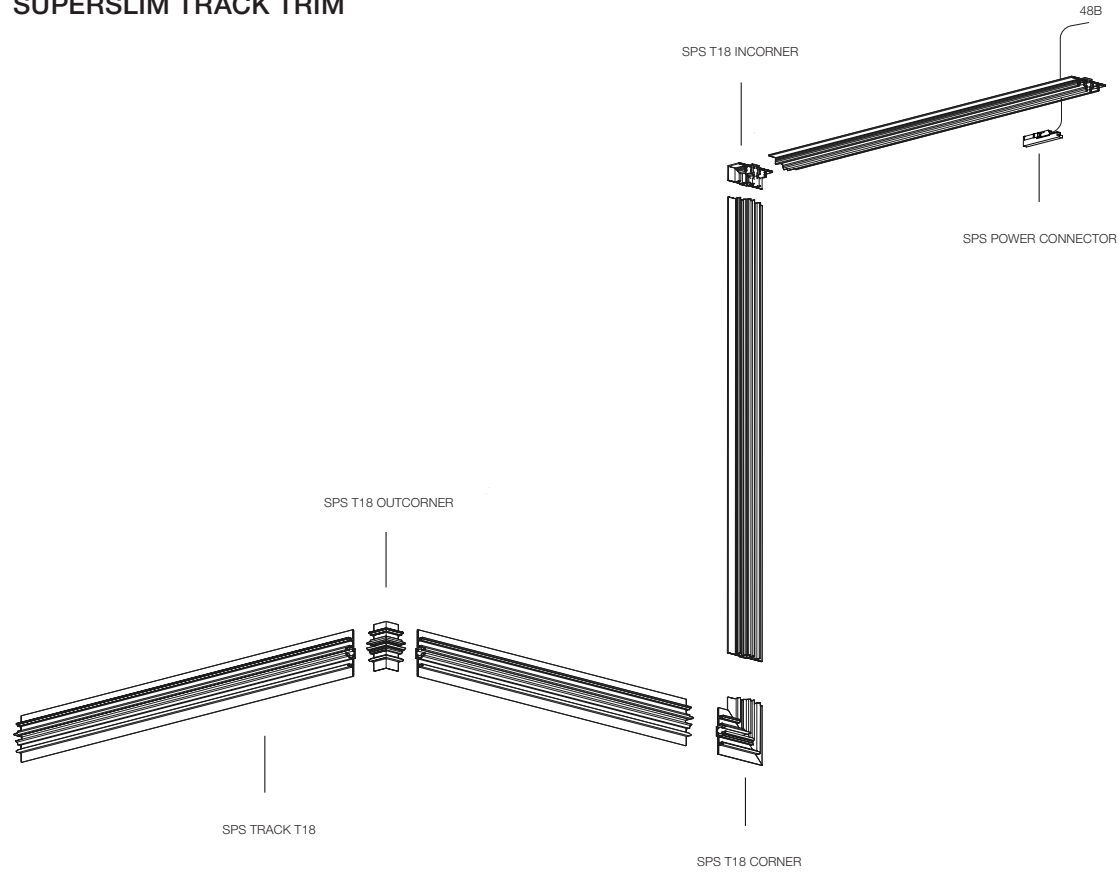

SUPERSLIM DALI SYSTEM

SSD LOCUS TURN

SSD LOCUS PINOFARINO

SSD OREO

SUPERSLIM SYSTEM

Minimalistic track system.
Easy to install track lights for any light scenario.

SUPERSLIM TRACK TRIM

TRACK COMPONENTS