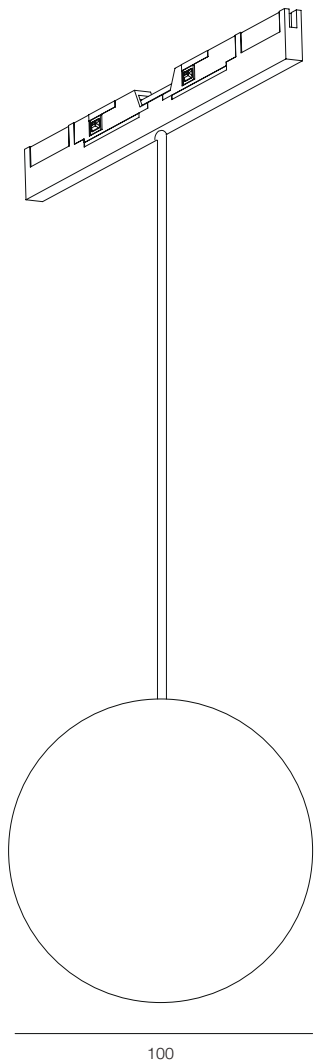

SUPERSLIME SHAR PDNT 100

SUPERSLIM SHAR PDNT

POWER - 4W / ANGLE - FLOOD / CCT - 2200K, 3000K / CRI>97 Ra (R9>90) / COMFORT - UGR <19 / IP40 / 48V / CONTROL - DIM DALI / WARRANTY - 5 YEARS

FINISHES: PAINT (black)