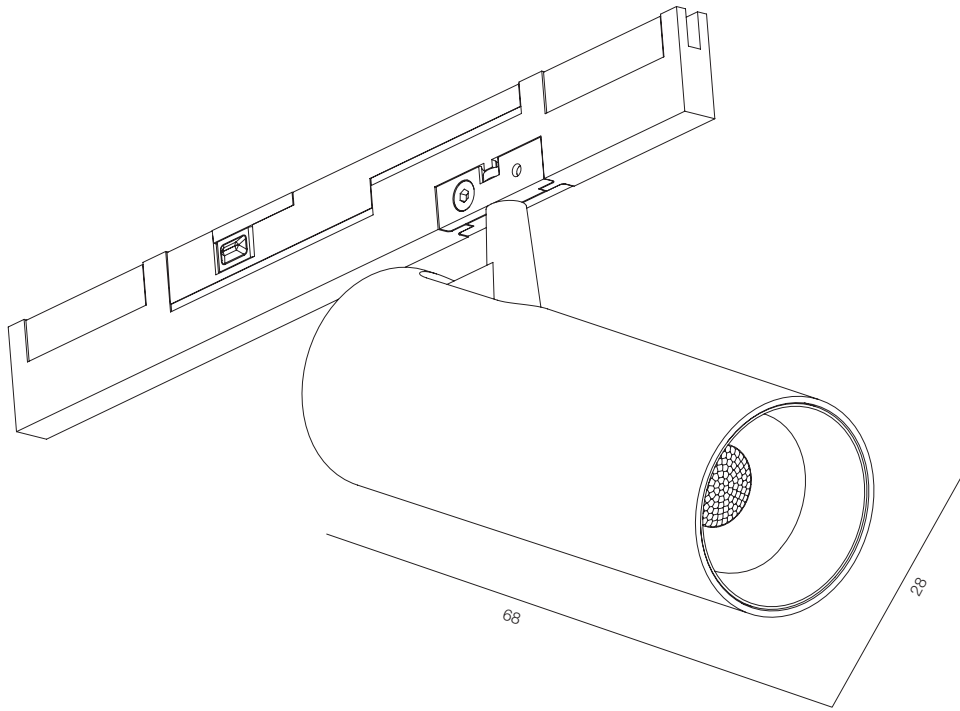

SUPERSLIME LOCUS SUPER SPOT 28

SUPERSLIM LOCUS SUPER SPOT

POWER - 4W / OPTIC - SUPER SPOT / CCT - 2700K, 3000K / CRI>97 Ra (R9>90) / COMFORT - UGR <19 / IP40 / 48V / CONTROL - DIM DALI / WARRANTY - 5 YEARS

FINISHES: PAINT (white, black)