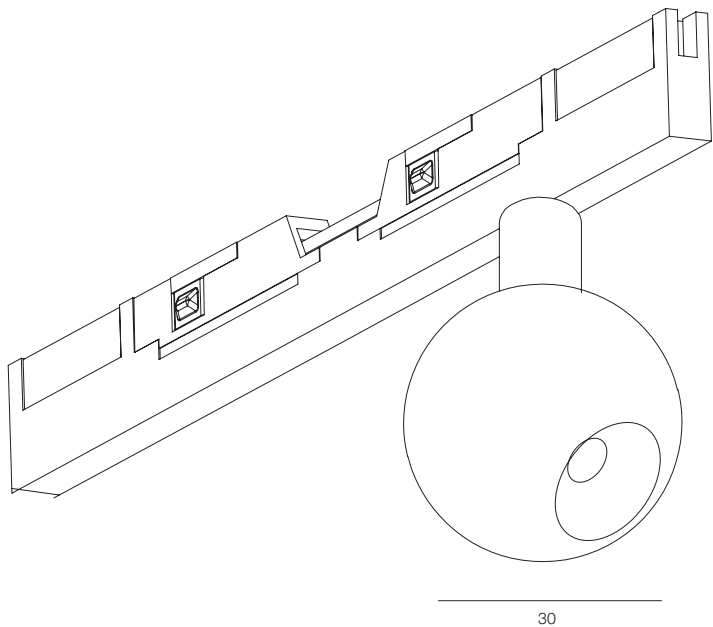

SUPERSLIME SHAR DOT 30