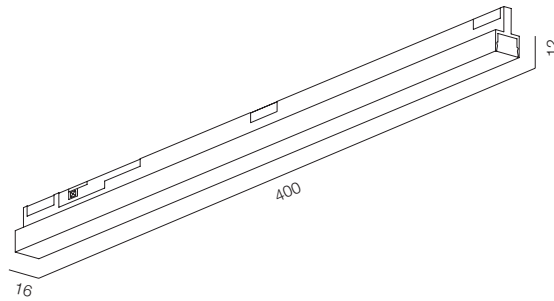

SUPERSLIME LINE POWER 400