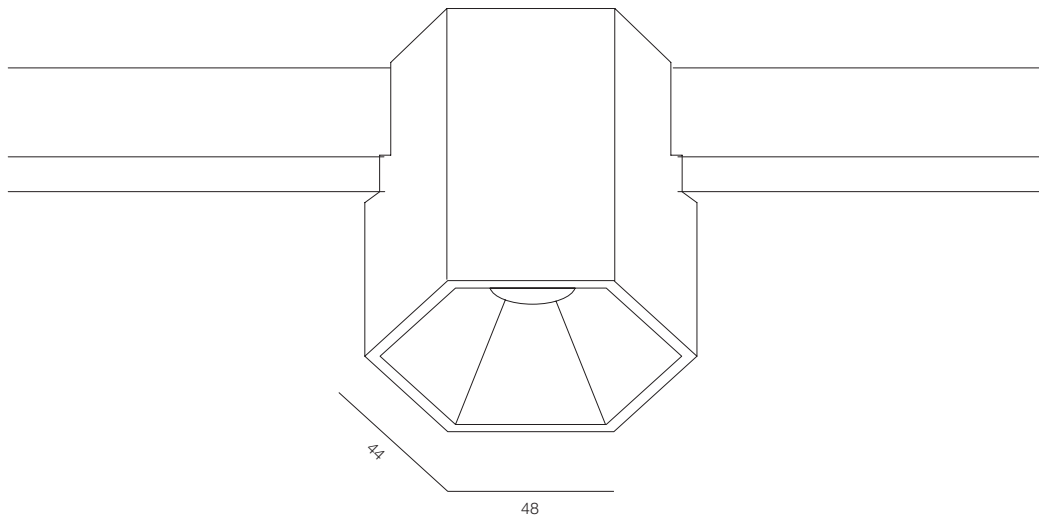

SUPERSLIME LOCUS HEX 48

SUPERSLIM HEX

POWER - 6W / OPTIC - MEDIUM / CCT - 2700K, 3000K / CRI>97 Ra (R9>90) / COMFORT - UGR <19 /
IP40 / 48V / CONTROL - DIM DALI / WARRANTY - 5 YEARS

FINISHES: PAINT (black) / TITAN (gold)