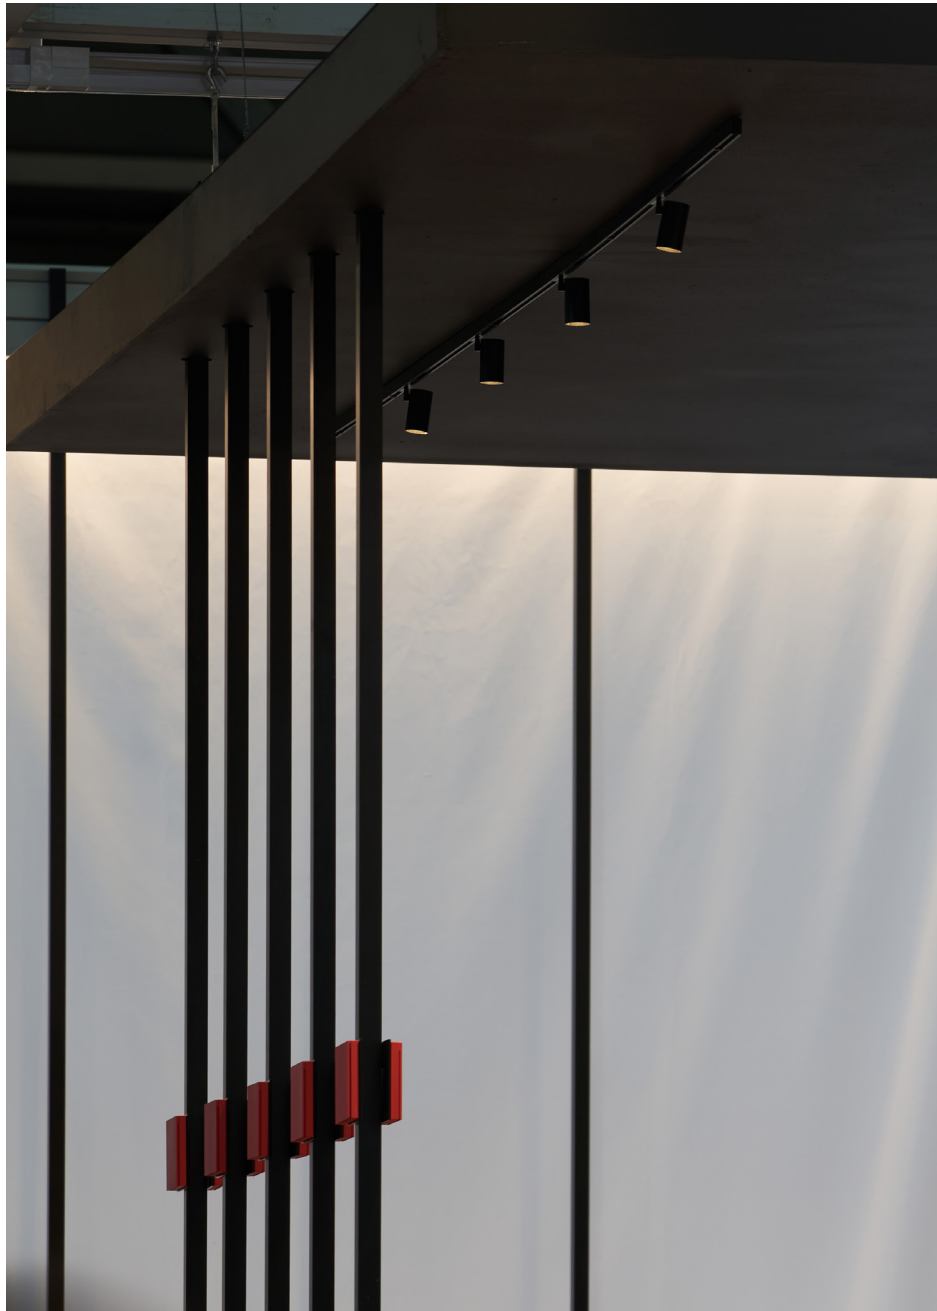

SUPESLIM LOCUS 4W PAINT BLACK
Exhibition MOSBUILD 2023 / Exhibition pavilion AQARA

SUPESLIM LOCUS 4W PAINT BLACK

Exhibition MOSBUILD 2023 / Exhibition pavilion AQARA

■ ARCH

LOCUS

SERGEY NASEDKIN

SUPESLIM LOCUS 4W PAINT BLACK