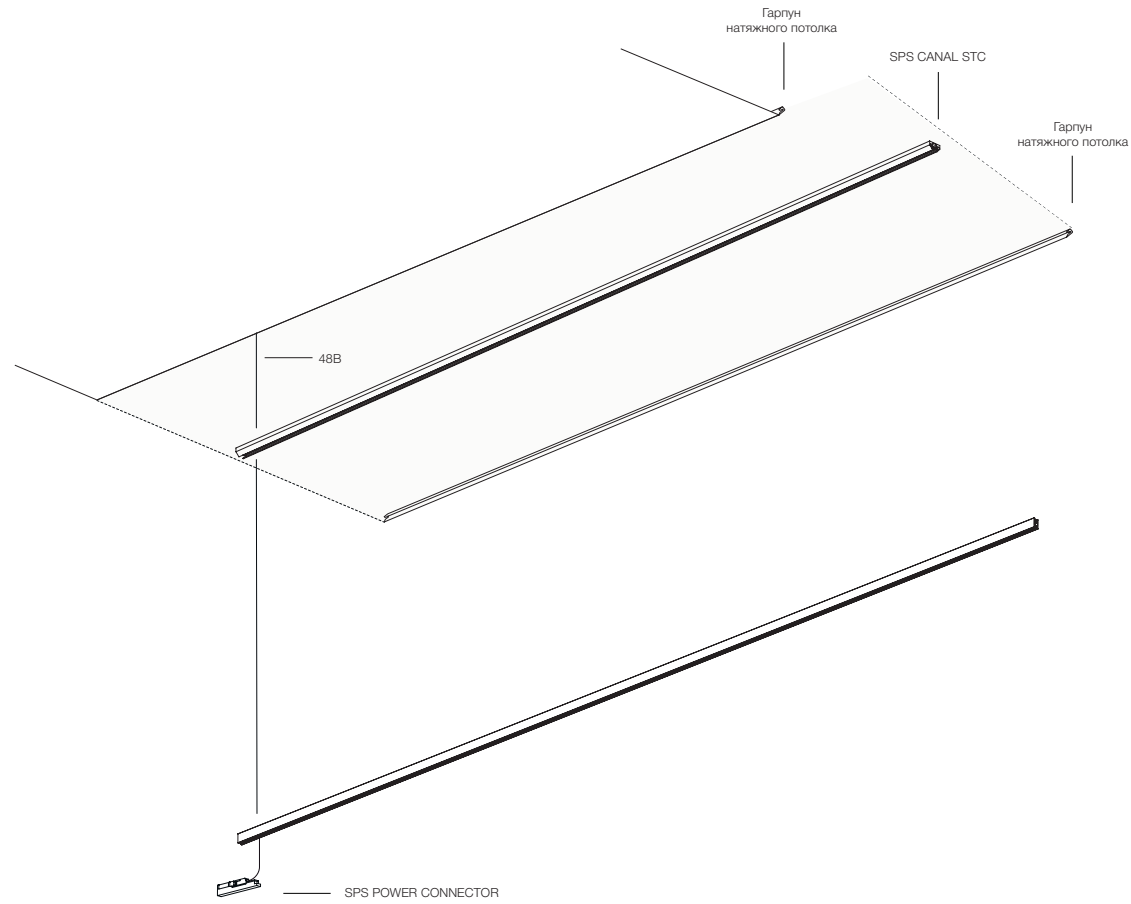

SUPERSLIM TRACK STS

TRACK COMPONENTS

CONNECTORS