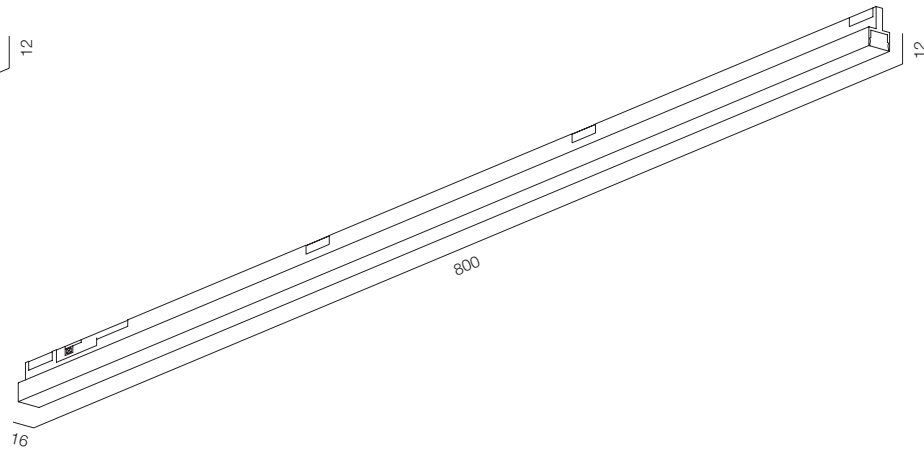

SUPERSLIME LINE POWER 800

SUPERSLIM LINE POWER

POWER - 5W, 10W, 18W / ANGLE - FLOOD / CCT - 2700K, 3000K / CRI>97 Ra (R9>90) / COMFORT - UGR <19 /
IP40 / 48V / CONTROL - DIM DALI / WARRANTY - 5 YEARS

FINISHES: PAINT (black)