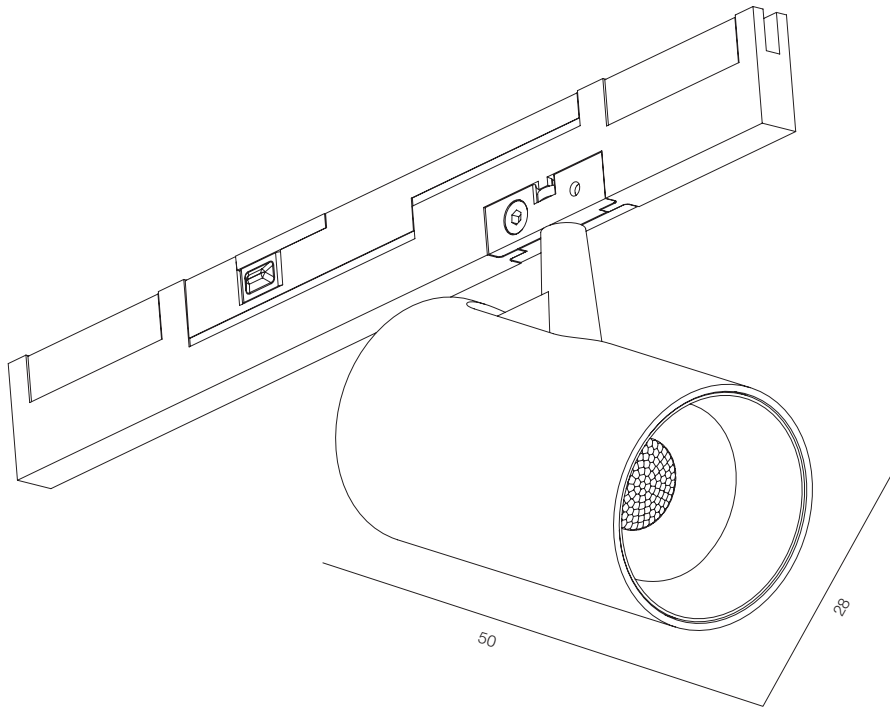

SUPERSLIME LOCUS 28

SUPERSLIM LOCUS 4W

POWER - 4W / OPTIC - SPOT / CCT - 2700K, 3000K / CRI>97 Ra (R9>90) / COMFORT - UGR <19 / IP40 / 48V / CONTROL - DIM DALI / WARRANTY - 5 YEARS

FINISHES: PAINT (black) / 100% BRASS (gold)