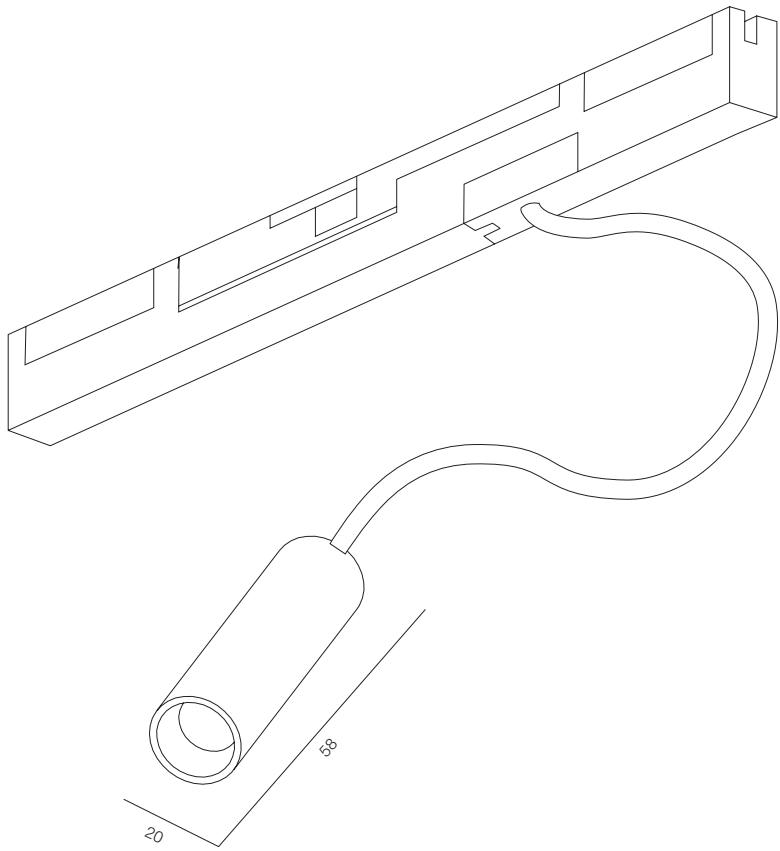

SUPERSLIME LOCUS FLEX 20

SUPERSLIM LOCUS FLEX

POWER - 2W / OPTIC - SPOT / CCT - 2700K / CRI>97 Ra (R9>90) / COMFORT - UGR <19 / IP40 / 48V / CONTROL - DIM DALI / WARRANTY - 5 YEARS

FINISHES: PAINT (white, black)