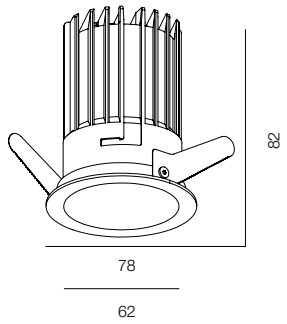

PHANTOM LOFT 14W