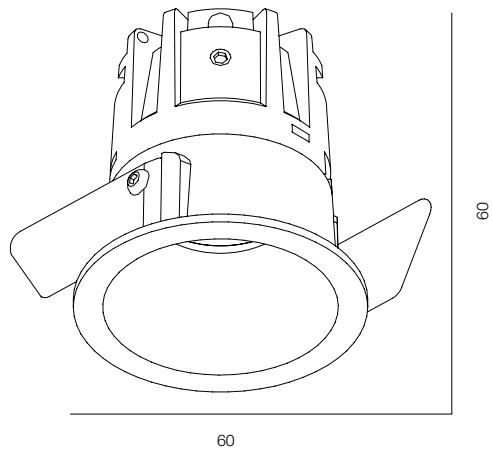

60

FOTON LOFT 8W