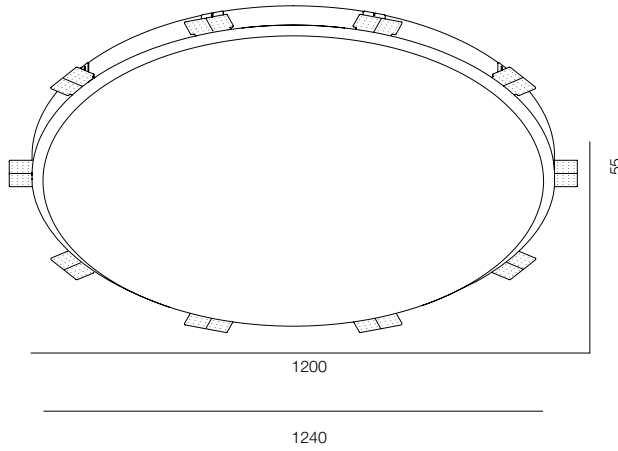

MAJOR T 300W

MAJOR TRIM

POWER - 40W, 60W, 100W, 300W / FLOOD / CCT - 3000K / CRI>97 Ra (R9>90) / COMFORT - UGR <19 / IP40 / 220V (driver included) / CONTROL - DIM DALI / WARRANTY - 5 YEARS