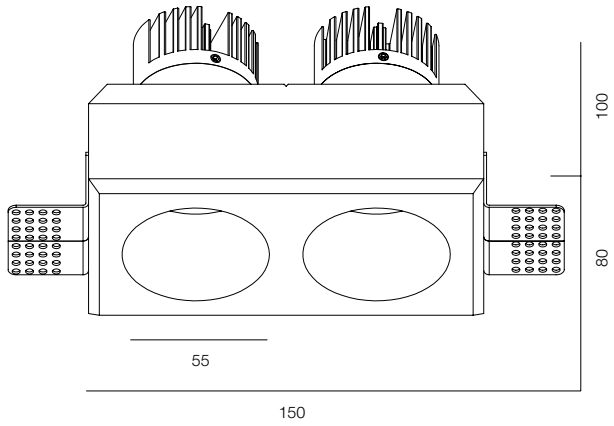

M50 GYPSUM RND 10-15W

M50 GYPSUM MODULE 10W

M50 GYPSUM MODULE 15W

M50 GYPSUM RND

POWER - 10W, 15W / OPTIC - SUPER SPOT, MEDIUM / CCT - 2700K, 3000K, 3000K (DTW), 3500K, 4000K, 4000K (TW) / CRI>97 Ra (R9>90, R12>90) / COMFORT - UGR <19 / IP44 / 220V (driver included) / CONTROL - NO DIM, DIM DALI / WARRANTY - 5 YEARS