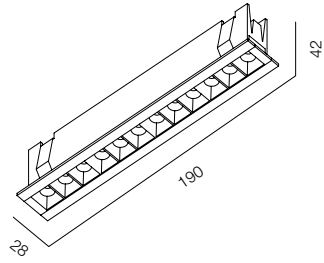

FINISHES: PAINT (white, black)

ZIP LINE 2W

ZIP LINE 6W

ZIP LINE 12W

ZIP LINE 24W

ZIP LINE 32W

ZIP LINE

POWER - 2W, 6W, 12W, 24W, 32W / OPTIC - MEDIUM / CCT - 3000K / CRI>97 Ra (R9>90) / COMFORT - UGR <19 / IP40 / 220V (driver included) / CONTROL - DIM 220 / WARRANTY - 5 YEARS