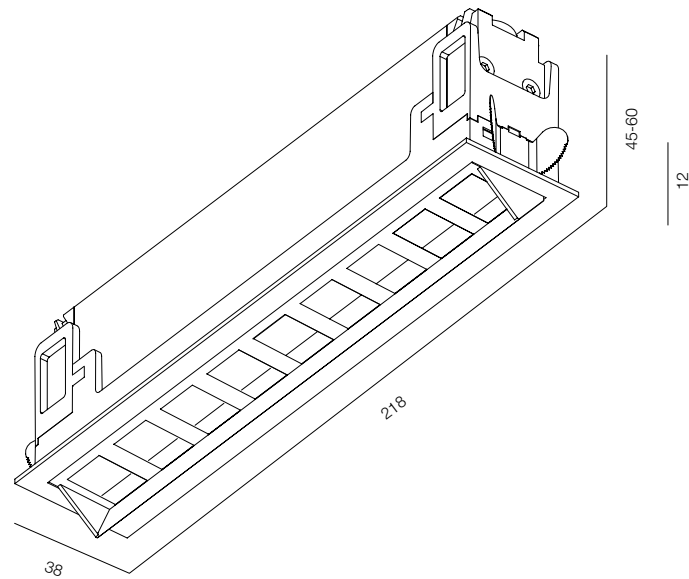

3M LINE WALL R 14W

3M LINE WALL

POWER - 14W / OPTIC - WALLWASHER / CCT - 3000K / CRI>97 Ra (R9>90) / COMFORT - UGR <19 /
IP40 / 220V (driver included) / CONTROL - DIM 220 / WARRANTY - 5 YEARS

FINISHES: PAINT (white, black)