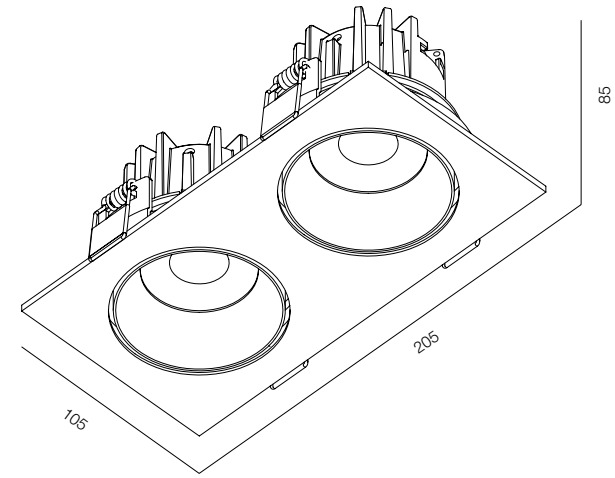

FOTON NERO DUO 40W

FOTON NERO DUO

POWER - 16W, 24W, 40W / OPTIC - MEDIUM, WIDE / CCT - 2700K, 3000K, 3000K (DTW), 4000K / CRI>97 Ra (R9>90, R12>90) / COMFORT - UGR <19 / IP44 / 220V (driver included) / CONTROL - NO DIM, DIM 220, DIM DALI / WARRANTY - 5 YEARS

FINISHES: PAINT (white, black)