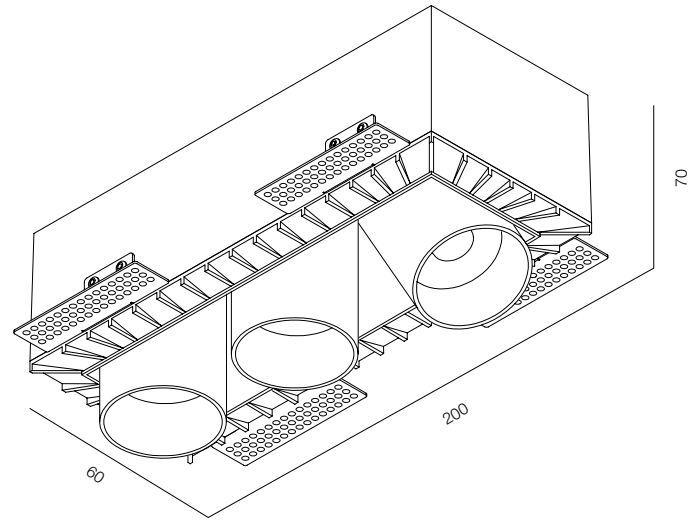

LOCUS BOX LINE TRIO

LOCUS BOX LINE

POWER - 18W, 20W, 26W, 27W, 30W, 39W / OPTIC - SUPER SPOT, ZOOM, WIDE / CCT - 3000K / CRI>97 Ra (R9>90) / COMFORT - UGR <19 / IP40 / 220V (driver included) / CONTROL - DIM 220 / WARRANTY - 5 YEARS

FINISHES: PAINT (white, black)