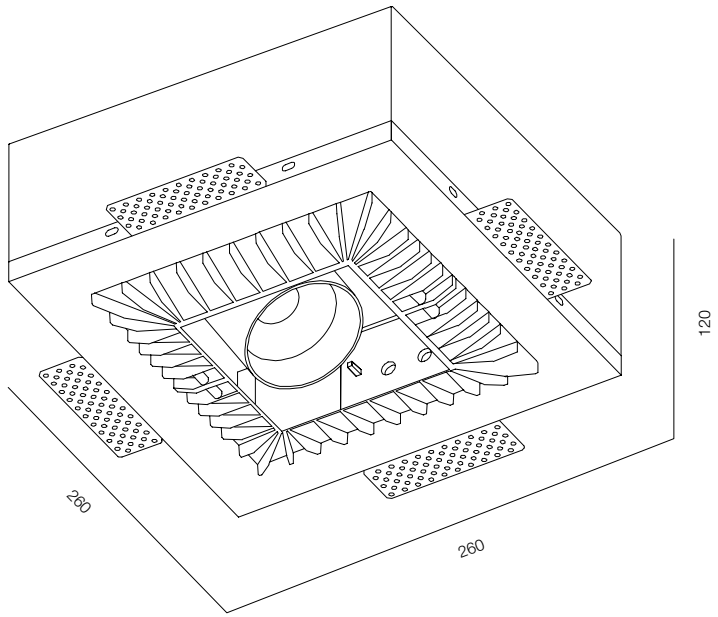

FINISHES: PAINT (black)

LOCUS TUNNEL SQR 12-20W

LOCUS TUNNEL SQR

POWER - 12W, 20W / OPTIC - SUPER SPOT, WIDE / CCT - 2200K, 2700K, 3000K / CRI>97 Ra (R9>90) / COMFORT - UGR <19 / IP40 / 220V (driver included) / CONTROL - NO DIM, DIM 220, DIM DALI / WARRANTY - 5 YEARS