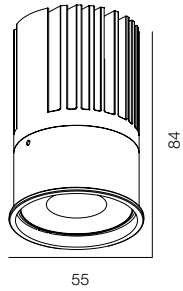

M50 GYPSUM MODULE 15W

M50 GYPSUM RND SOFT

POWER - 10W, 15W / OPTIC - SUPER SPOT, MEDIUM / CCT - 2700K, 3000K, 3000K (DTW), 3500K, 4000K, 4000K (TW) / CRI>97 Ra (R9>90, R12>90) / COMFORT - UGR <19 / IP44 / 220V (driver included) / CONTROL - NO DIM, DIM DALI / WARRANTY - 5 YEARS