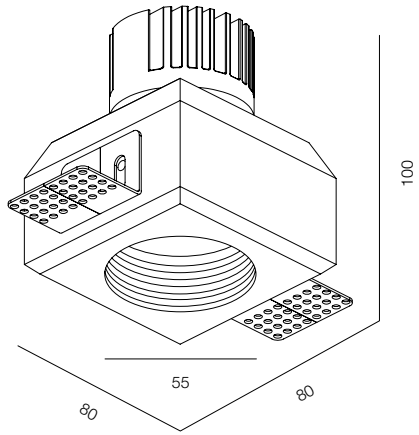

M50 GYPSUM RND SOFT 10-15W

M50 GYPSUM MODULE 10W

M50 GYPSUM MODULE 15W

M50 GYPSUM RND SOFT

POWER - 10W, 15W / OPTIC - SUPER SPOT, MEDIUM / CCT - 2700K, 3000K, 3000K (DTW), 3500K, 4000K, 4000K (TW) / CRI>97 Ra (R9>90, R12>90) / COMFORT - UGR <19 / IP44 / 220V (driver included) / CONTROL - NO DIM, DIM DALI / WARRANTY - 5 YEARS