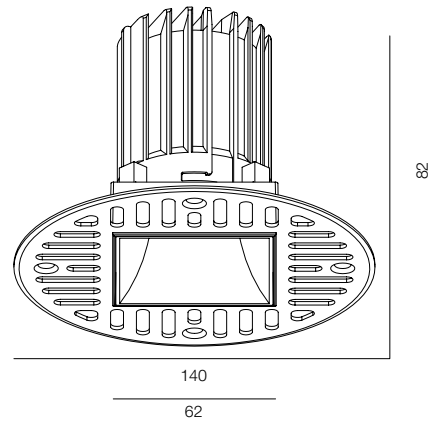

FINISHES: PAINT (white, black) / TITAN (gold, black, pink, natural)

PHANTOM SQR TRIM 2W

PHANTOM SQR TRIM 6W

PHANTOM SQR TRIM 10W

PHANTOM SQR TRIM 14W

PHANTOM SQR TRIM

POWER - 2W, 6W, 10W, 14W / OPTIC - MEDIUM / CCT - 2700K, 3000K / CRI>97 Ra (R9>90) / COMFORT - UGR <19 / IP44 / 220V (driver included) / CONTROL - NO DIM / WARRANTY - 5 YEARS