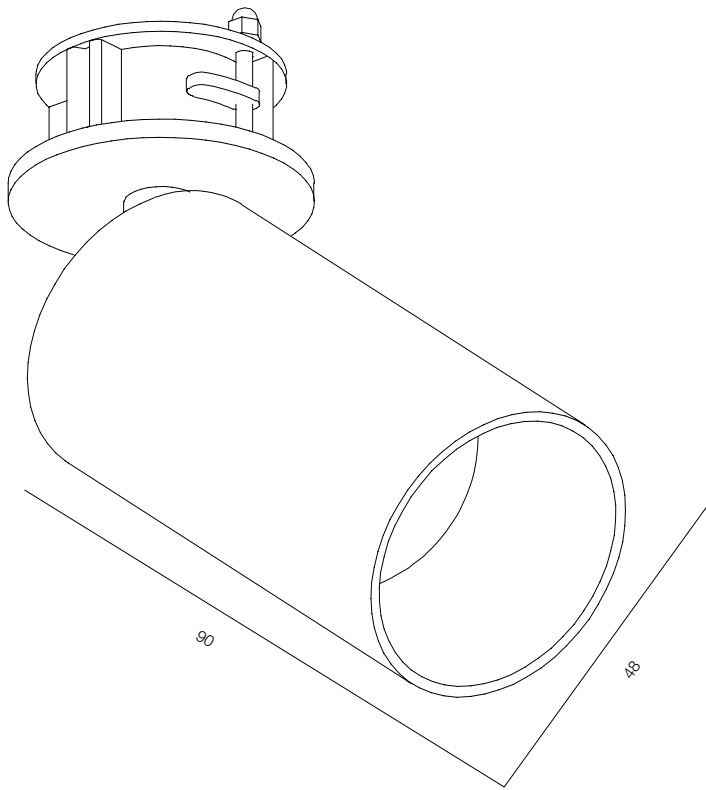

FINISHES: PAINT (white, black)

56

LOCUS RT48 SUPER SPOT 8-10W

LOCUS RT48 SUPER SPOT

POWER - 8W, 10W / OPTIC - SUPER SPOT / CCT - 2700K, 3000K / CRI>97 Ra (R9>90) / COMFORT - UGR <19 / IP40 / 220V (driver included) / CONTROL - DIM DALI / WARRANTY - 5 YEARS