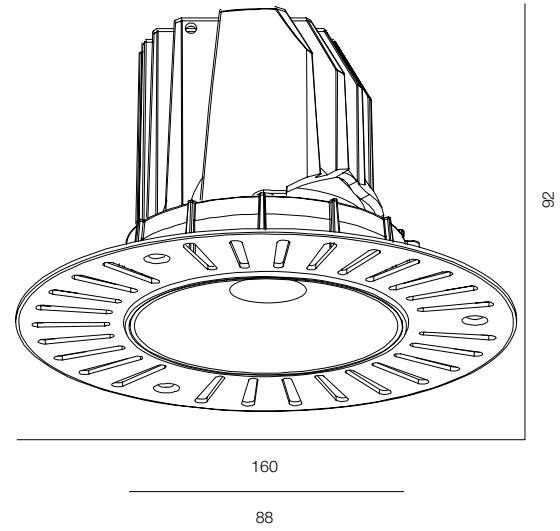

FINISHES: PAINT (white, black) / TITAN (gold)

PHANTOM TURN DEEP 8W

PHANTOM TURN DEEP 15W

PHANTOM TURN DEEP 20W

PHANTOM TURN DEEP

POWER - 8W, 15W, 20W / OPTIC - MEDIUM / CCT - 3000K, 5000K (TW) / CRI>97 Ra (R9>90, R12>90) / COMFORT - UGR <19 / IP44 / 220V (driver included) / CONTROL - NO DIM, DIM DALI / WARRANTY - 5 YEARS