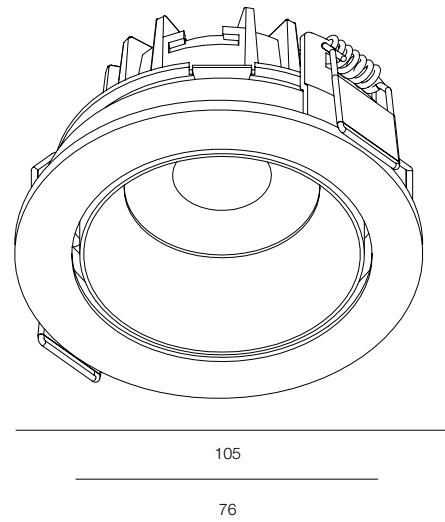

FOTON GIRA 12W