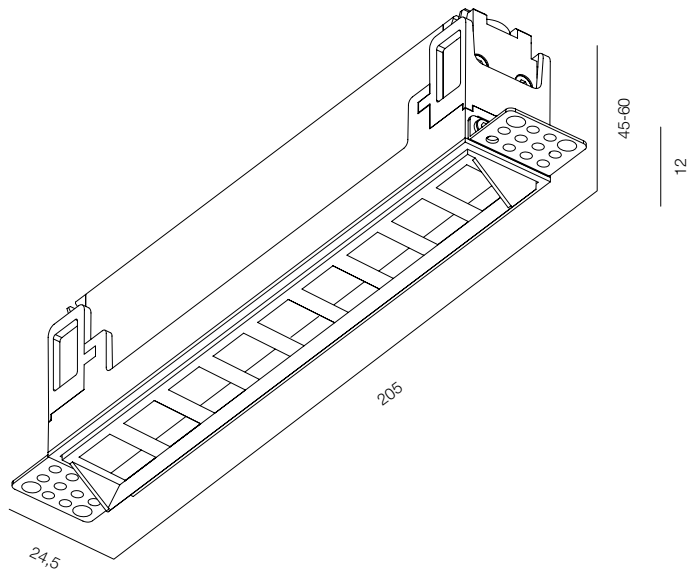

3M LINE WALL T 14W