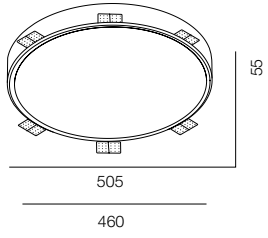

MAJOR T 40W

MAJOR T 100W

MAJOR TRIM

POWER - 40W, 60W, 100W, 300W / FLOOD / CCT - 3000K / CRI>97 Ra (R9>90) / COMFORT - UGR <19 / IP40 / 220V (driver included) / CONTROL - DIM DALI / WARRANTY - 5 YEARS