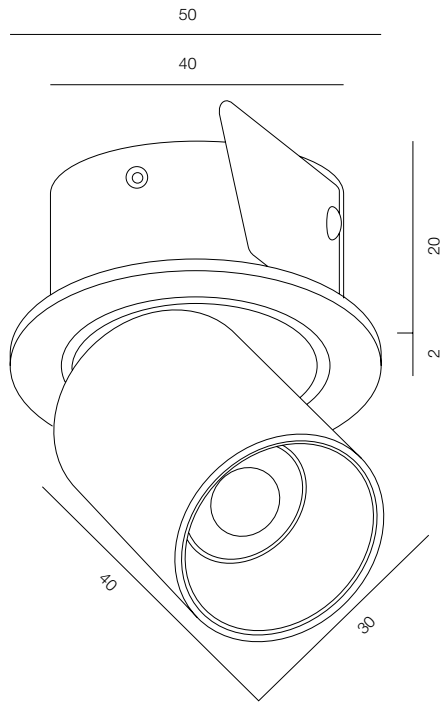

XS TURN SUPERSPOT 4W

XS TURN SUPER SPOT

POWER - 4W / OPTIC - SUPER SPOT / CCT - 2200K, 3000K / CRI>97 Ra (R9>90) / COMFORT - UGR <19 / IP40 / 220V (driver included) / CONTROL - NO DIM / WARRANTY - 5 YEARS

FINISHES: PAINT (white, black)