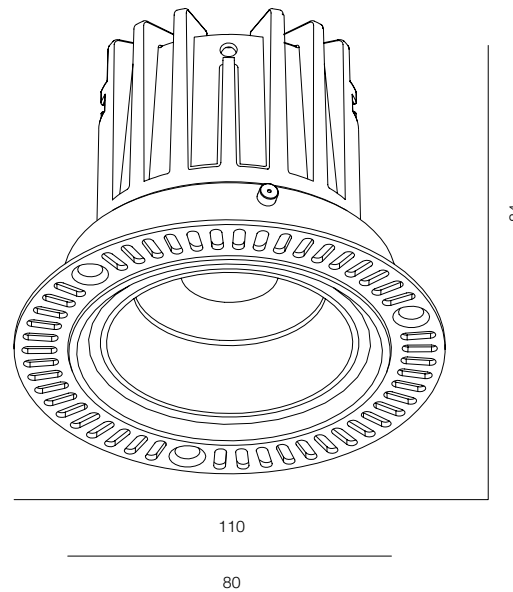

FOTON TWIST 20W

FOTON TWIST

POWER - 8W, 12W, 20W / OPTIC - MEDIUM, WIDE / CCT - 2700K, 3000K, 3000K (DTW), 4000K / CRI>97 Ra (R9>90, R12>90) / COMFORT - UGR <19 / IP44 / 220V (driver included) / CONTROL - NO DIM, DIM 220, DIM DALI / WARRANTY - 5 YEARS

FINISHES: PAINT (white, black) / 100% BRASS (gold, black, pink, platinum)