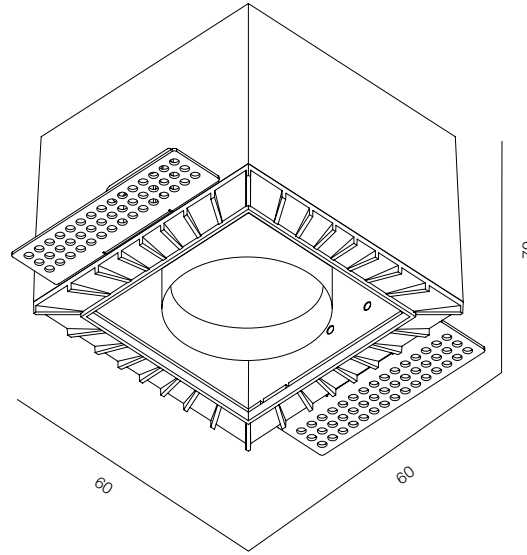

LOCUS BOX SQR

LOCUS BOX

POWER - 9W, 10W, 13W / OPTIC - SUPER SPOT, ZOOM, WIDE / CCT - 3000K / CRI>97 Ra (R9>90) / COMFORT - UGR <19 / IP40 / 220V (driver included) / CONTROL - DIM 220 / WARRANTY - 5 YEARS

FINISHES: PAINT (white, black)