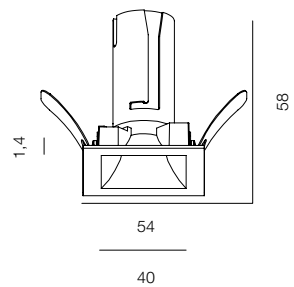

PHANTOM SQR 6W