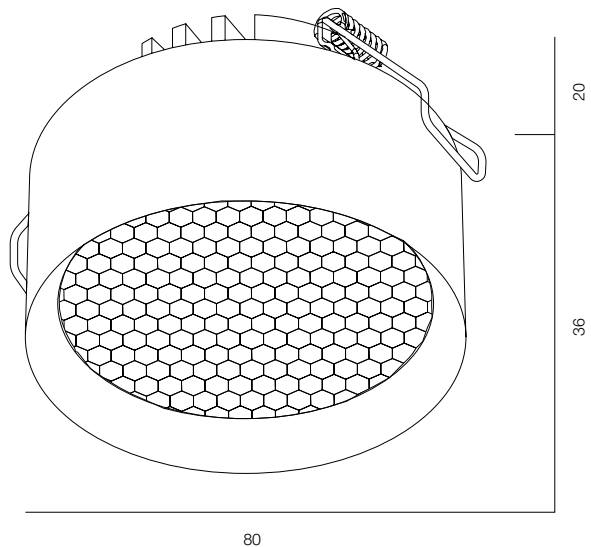

OREO GRID R

OREO GRID

POWER - 15W / OPTIC - MEDIUM / CCT - 2700K, 3000K / CRI > 97 Ra (R9 > 90) / COMFORT - UGR < 19 / IP40 / 220V (driver included) / CONTROL - DIM DALI / WARRANTY - 5 YEARS

FINISHES: PAINT (white, black) / 100% BRASS (gold)