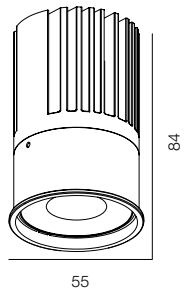

M50 GYPSUM MODULE 15W

M50 GYPSUM RND DUO

POWER - 20W, 30W / OPTIC - SUPER SPOT, MEDIUM / CCT - 2700K, 3000K, 3000K (DTW), 3500K, 4000K, 4000K (TW) / CRI>97 Ra (R9>90, R12>90) / COMFORT - UGR <19 / IP44 / 220V (driver included) / CONTROL - NO DIM, DIM DALI / WARRANTY - 5 YEARS