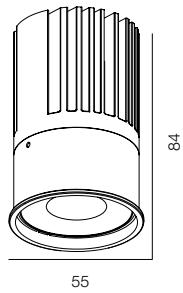

M50 GYPSUM MODULE 15W

M50 GYPSUM RND TRIO

POWER - 30W, 45W / OPTIC - SUPER SPOT, MEDIUM / CCT - 2700K, 3000K, 3000K (DTW), 3500K, 4000K, 4000K (TW) / CRI>97 Ra (R9>90, R12>90) / COMFORT - UGR <19 / IP44 / 220V (driver included) / CONTROL - NO DIM, DIM DALI / WARRANTY - 5 YEARS