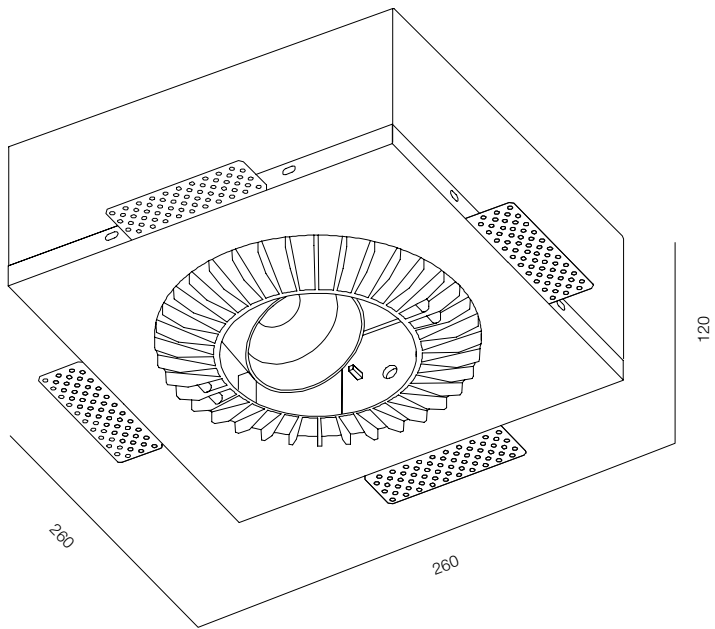

LOCUS TUNNEL RND 12-20W

LOCUS TUNNEL RND

POWER - 12W, 20W / OPTIC - SUPER SPOT, WIDE / CCT - 2200K, 2700K, 3000K / CRI>97 Ra (R9>90) / COMFORT - UGR <19 / IP40 / 220V (driver included) / CONTROL - NO DIM, DIM 220, DIM DALI / WARRANTY - 5 YEARS

FINISHES: PAINT (black)