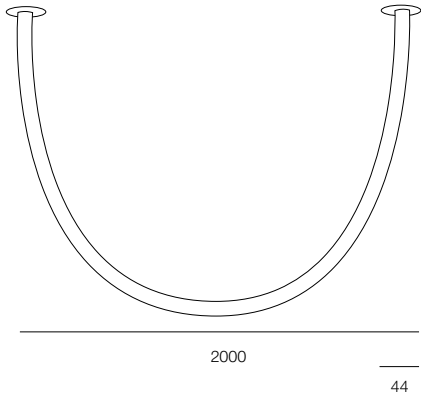

FREELIGHT R 26W