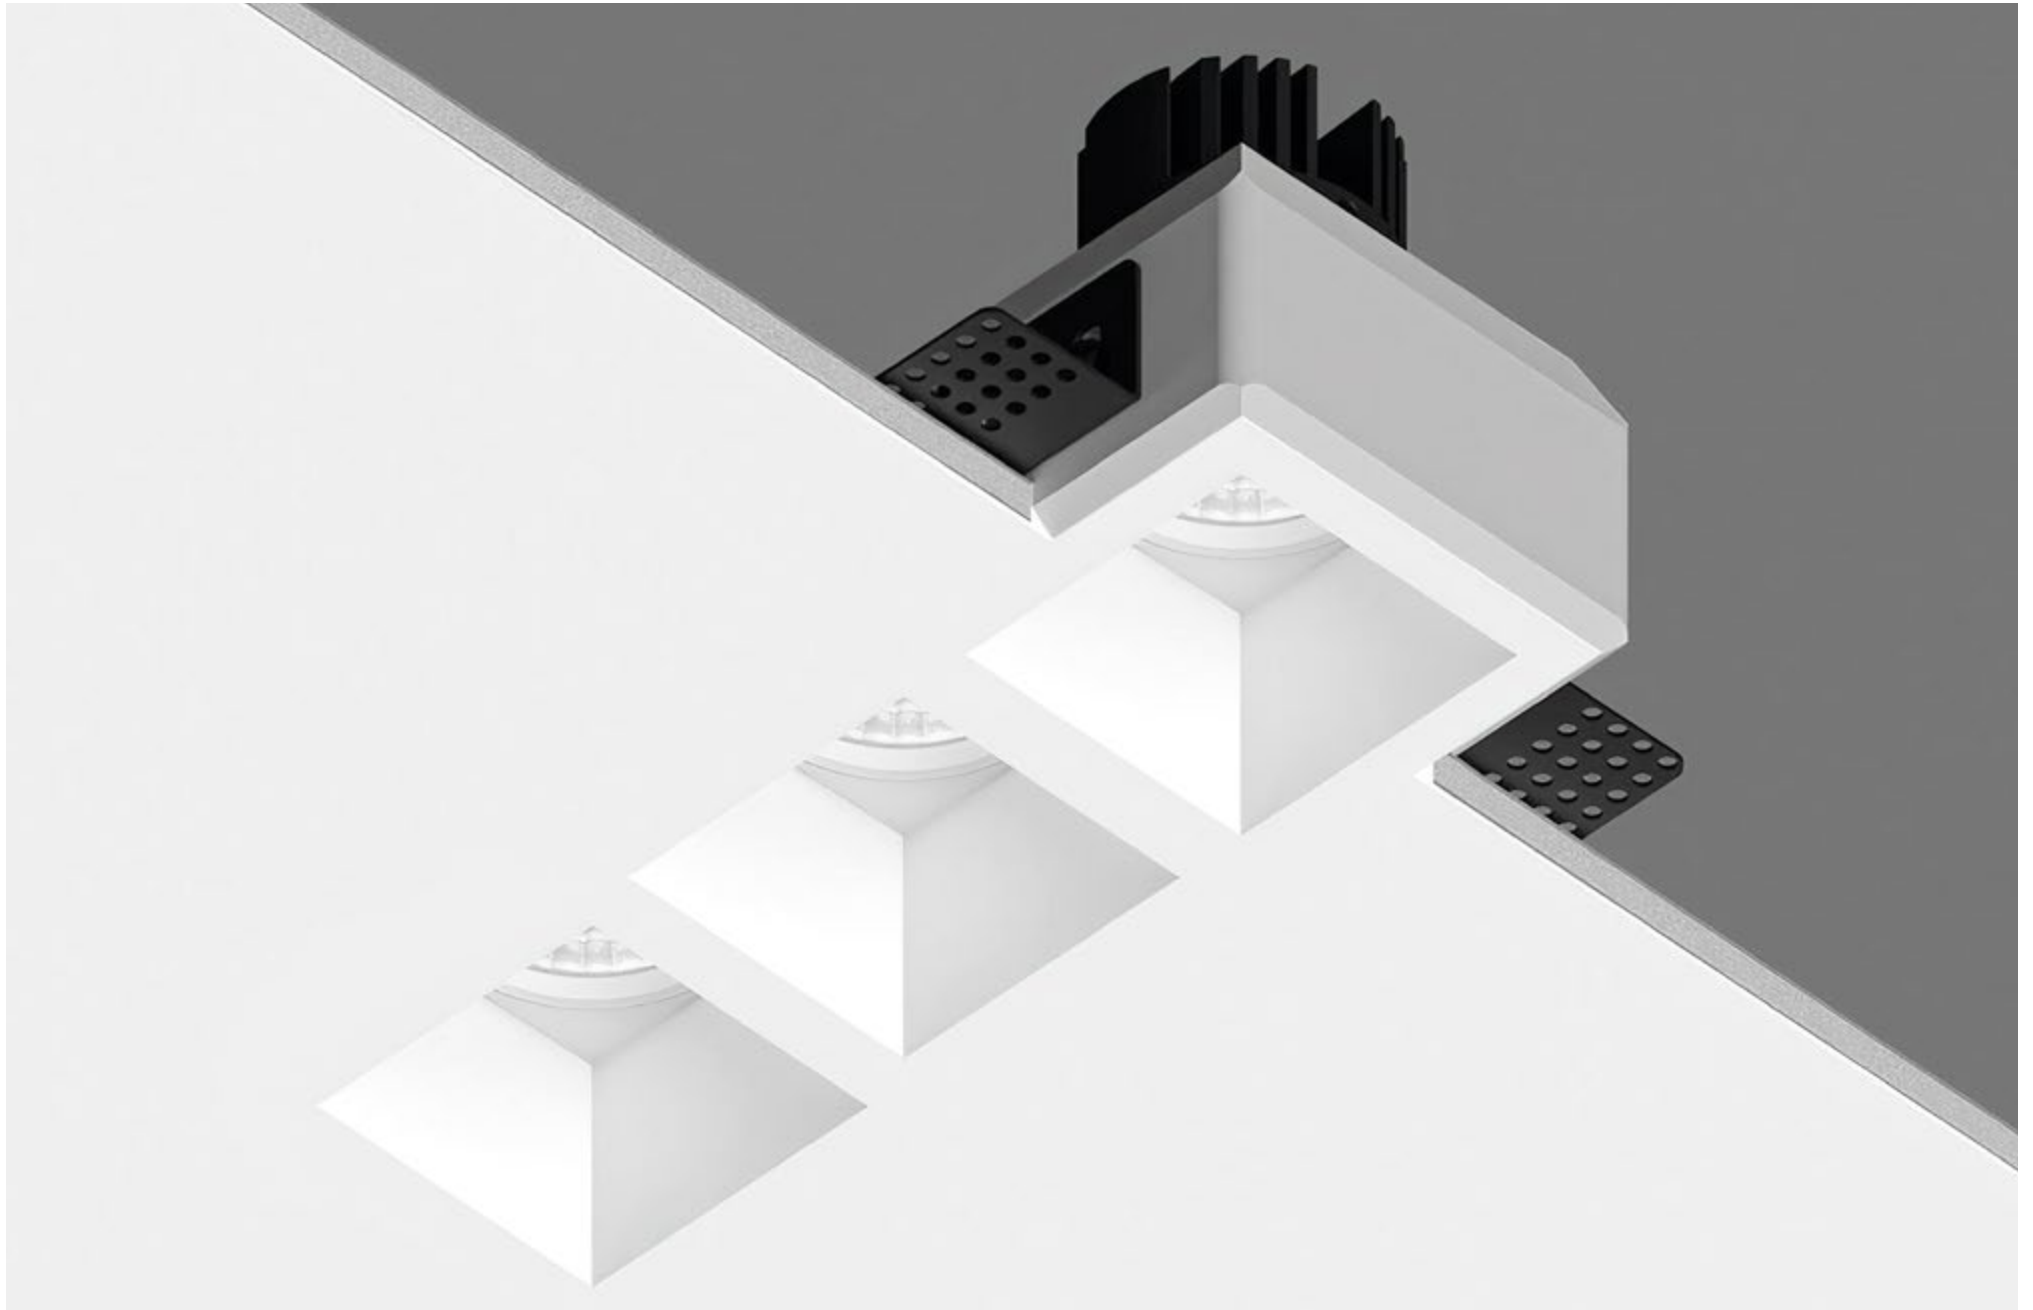

M50 GYPSUM SQR DUO 20-30W

M50 GYPSUM MODULE 10W

M50 GYPSUM MODULE 15W

M50 GYPSUM SQR DUO

POWER - 20W, 30W / OPTIC - SUPER SPOT, MEDIUM / CCT - 2700K, 3000K, 3000K (DTW), 3500K, 4000K, 4000K (TW) / CRI>97 Ra (R9>90, R12>90) / COMFORT - UGR <19 / IP44 / 220V (driver included) / CONTROL - NO DIM, DIM DALI / WARRANTY - 5 YEARS