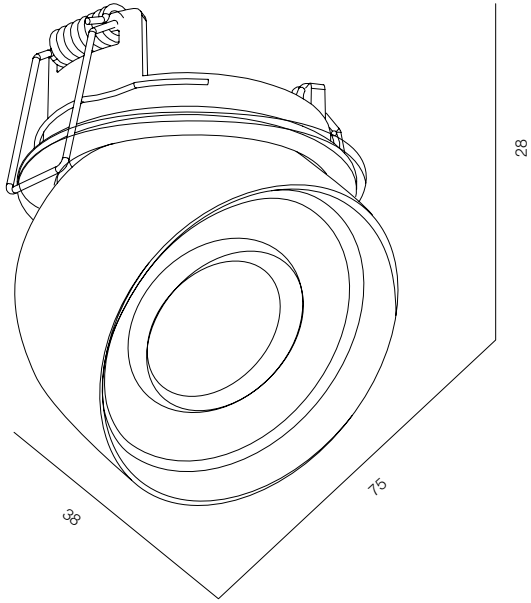

OREO OLA RT75