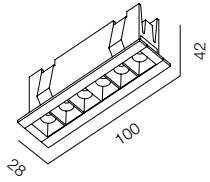

ZIP LINE 2W

ZIP LINE 6W

ZIP LINE 12W

ZIP LINE 24W

ZIP LINE

POWER - 2W, 6W, 12W, 24W, 32W / OPTIC - MEDIUM / CCT - 3000K / CRI>97 Ra (R9>90) / COMFORT - UGR <19 / IP40 / 220V (driver included) / CONTROL - DIM 220 / WARRANTY - 5 YEARS

FINISHES: PAINT (white)