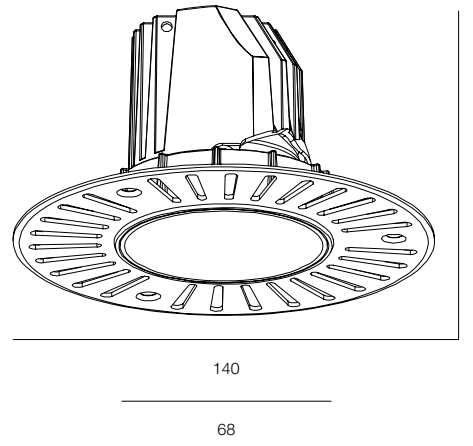

PHANTOM TURN HIDE 15W