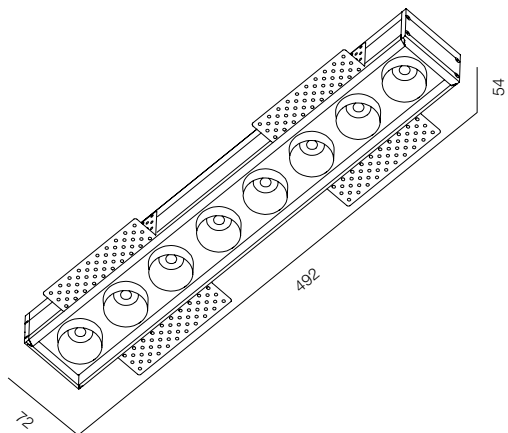

COSMOLINE T 24W