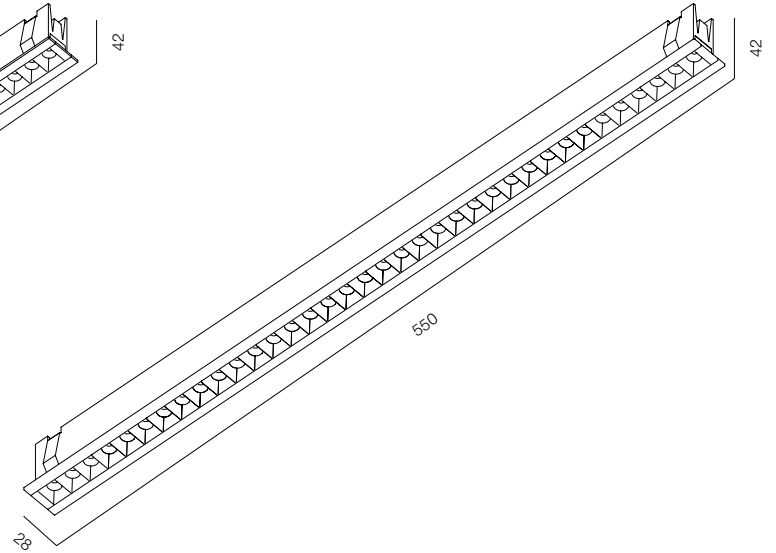

FINISHES: PAINT (white, black)

ZIP LINE 2W

ZIP LINE 6W

ZIP LINE 12W

ZIP LINE 24W

ZIP LINE 32W

ZIP LINE

POWER - 2W, 6W, 12W, 24W, 32W / OPTIC - MEDIUM / CCT - 3000K / CRI>97 Ra (R9>90) / COMFORT - UGR <19 / IP40 / 220V (driver included) / CONTROL - DIM 220 / WARRANTY - 5 YEARS