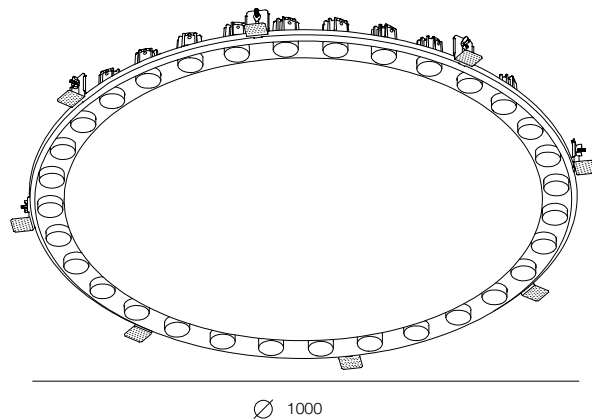

COSMORING T 96W