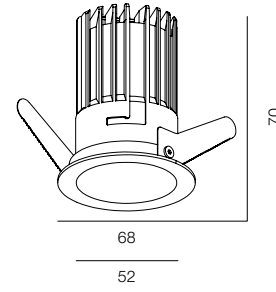

PHANTOM LOFT 10W