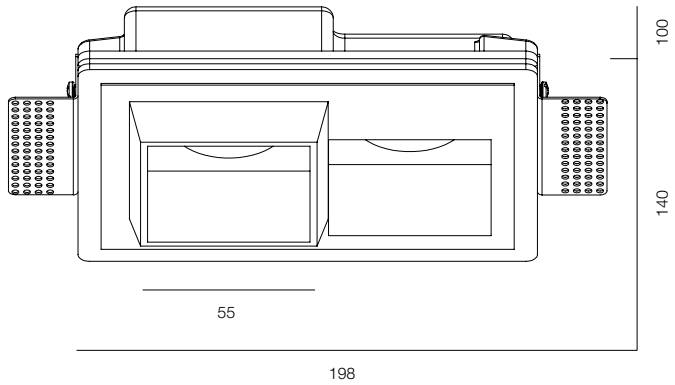

M50 GYPSUM RND STEP 10-15W

M50 GYPSUM MODULE 10W

M50 GYPSUM MODULE 15W

M50 GYPSUM RND STEP

POWER - 10W, 15W / OPTIC - SUPER SPOT, MEDIUM / CCT - 2700K, 3000K, 3000K (DTW), 3500K, 4000K, 4000K (TW) / CRI>97 Ra (R9>90, R12>90) / COMFORT - UGR <19 / IP44 / 220V (driver included) / CONTROL - NO DIM, DIM DALI / WARRANTY - 5 YEARS