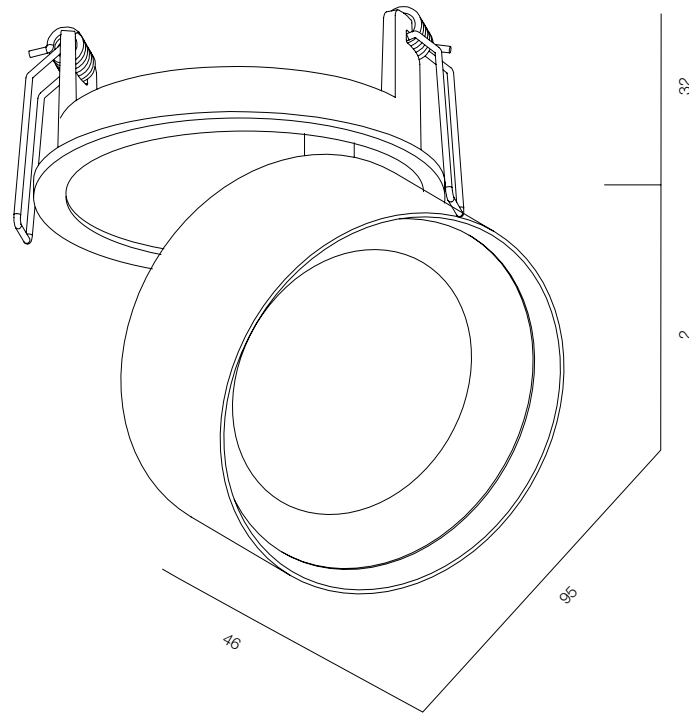

OREO RT95

OREO RT

POWER - 12W, 20W / OPTIC - WIDE / CCT - 3000K (DTW) / CRI>97 Ra (R9>90) / COMFORT - UGR <19 / IP40 / 220V (driver included) / CONTROL - DIM 220 / WARRANTY - 5 YEARS

FINISHES: PAINT (white, black) / 100% BRASS (gold, black, pink, platinum)