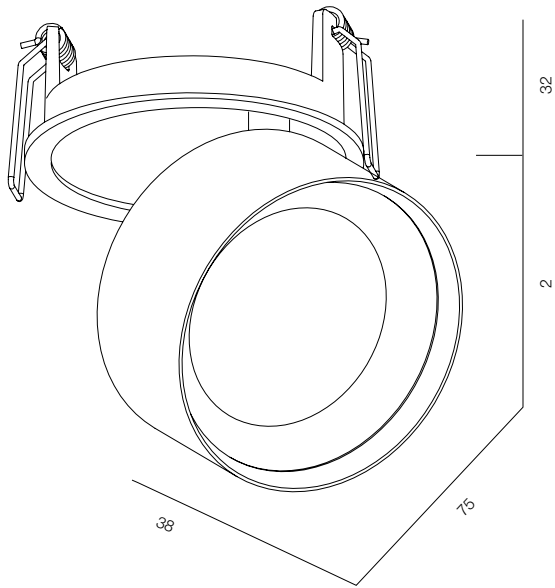

OREO RT75

OREO RT

POWER - 12W, 20W / OPTIC - WIDE / CCT - 3000K (DTW) / CRI>97 Ra (R9>90) / COMFORT - UGR <19 / IP40 / 220V (driver included) / CONTROL - DIM 220 / WARRANTY - 5 YEARS

FINISHES: PAINT (white, black) / 100% BRASS (gold, black, pink, platinum)