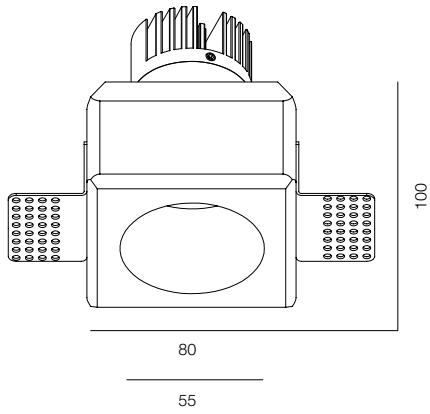

M50 GYPSUM SQR TRIO 30-45W

M50 GYPSUM MODULE 10W

M50 GYPSUM MODULE 15W

M50 GYPSUM SQR TRIO

POWER - 30W, 45W / OPTIC - SUPER SPOT, MEDIUM / CCT - 2700K, 3000K, 3000K (DTW), 3500K, 4000K, 4000K (TW) / CRI>97 Ra (R9>90, R12>90) / COMFORT - UGR <19 / IP44 / 220V (driver included) / CONTROL - NO DIM, DIM DALI / WARRANTY - 5 YEARS