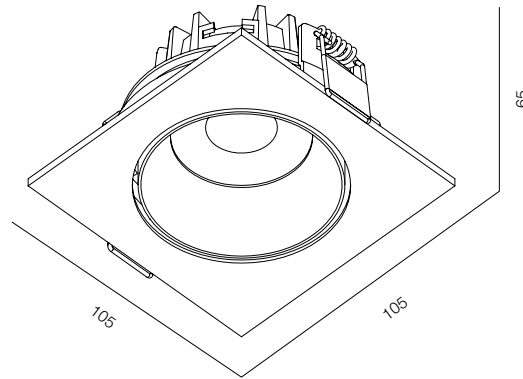

FOTON NERO 12W