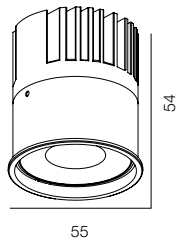

M50 GYPSUM MODULE 10W