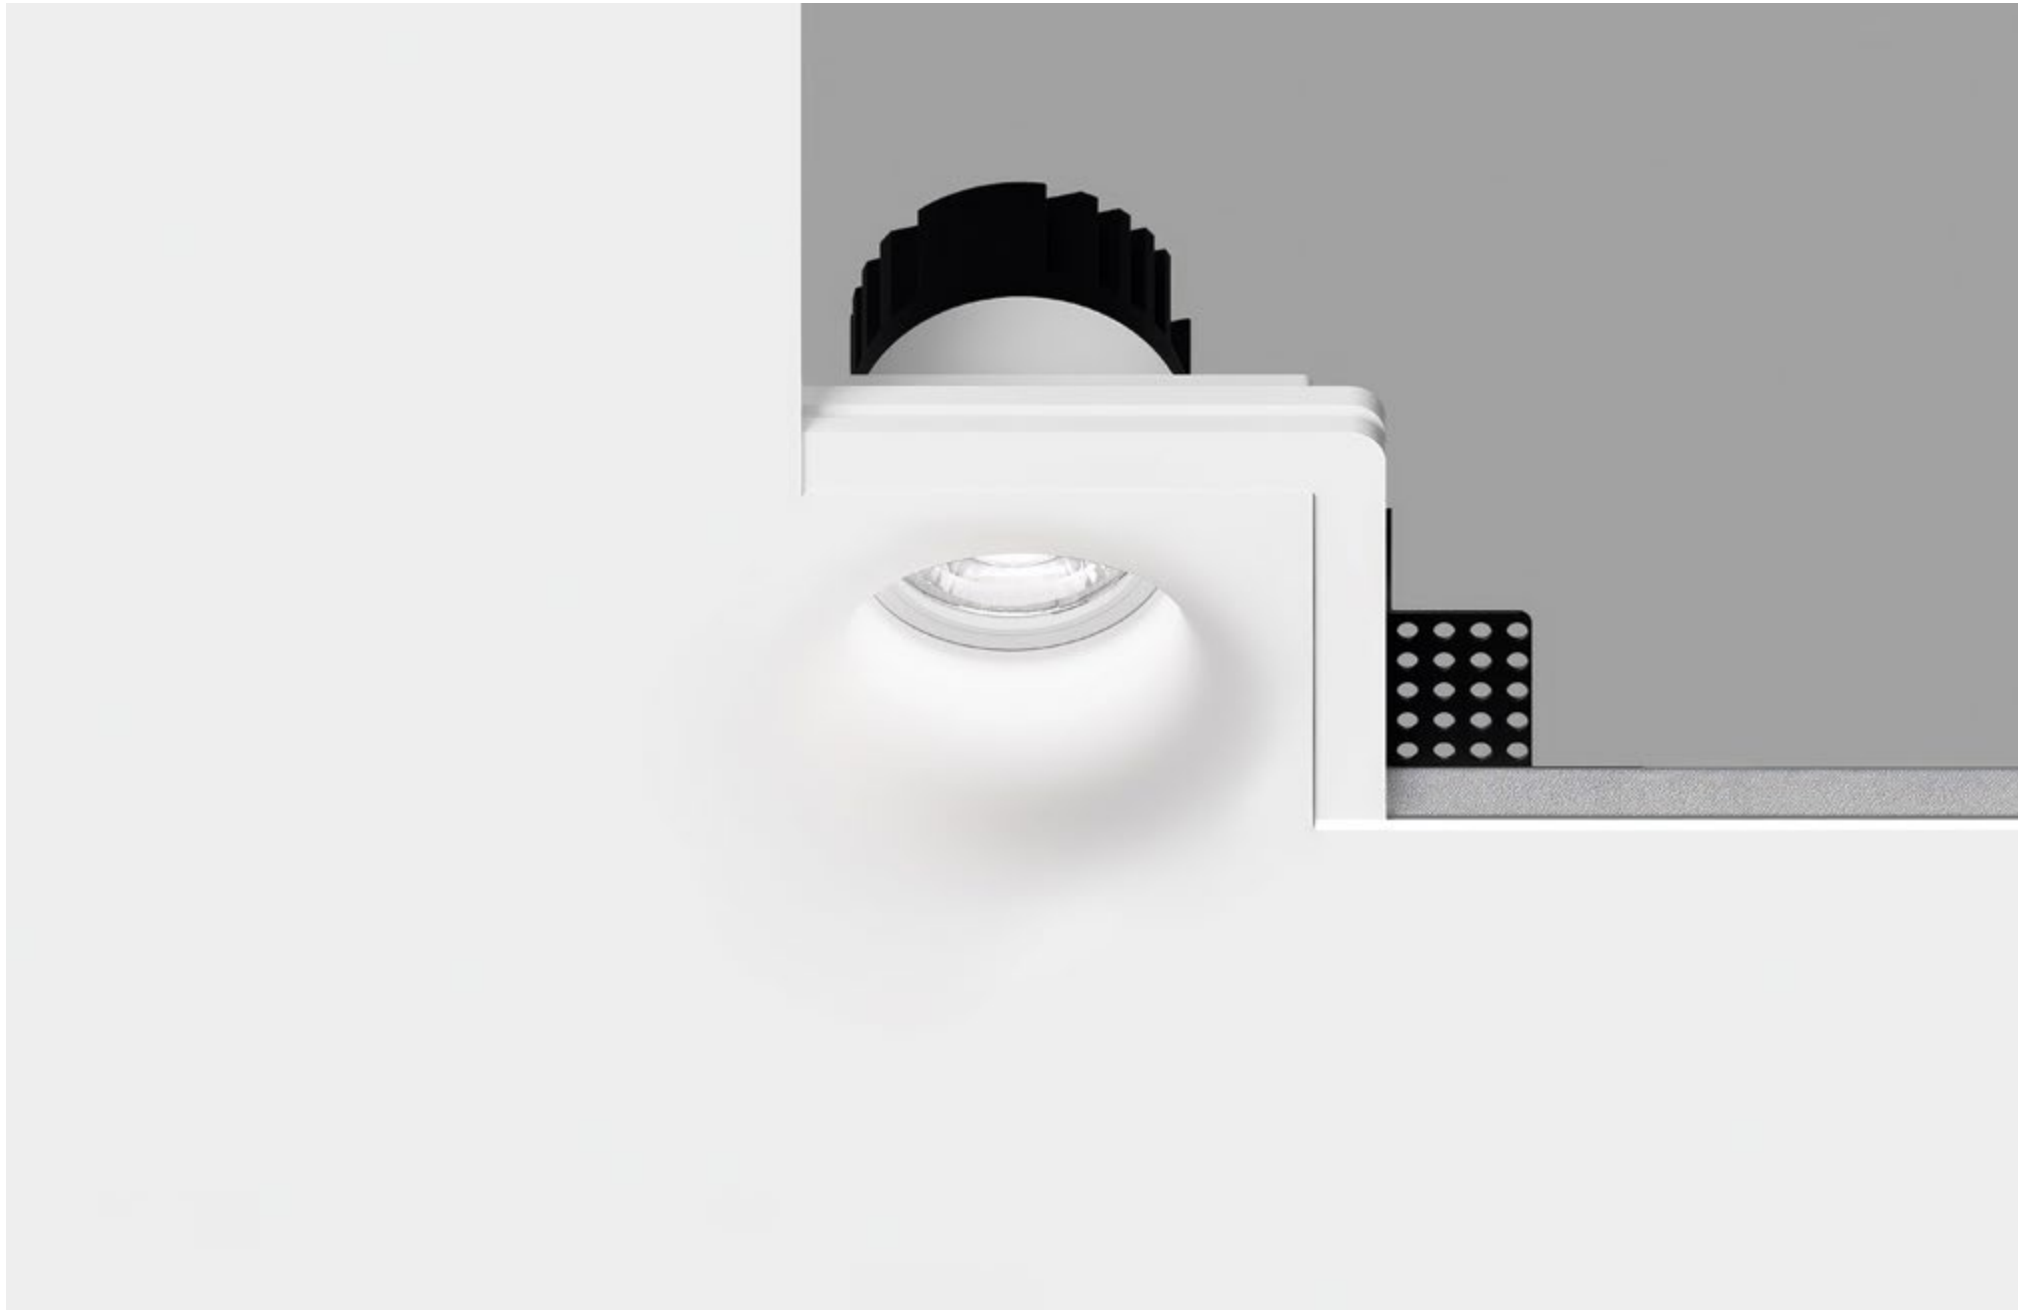

M50 GYPSUM RND TRIO 30-45W

M50 GYPSUM MODULE 10W

M50 GYPSUM MODULE 15W

M50 GYPSUM RND TRIO

POWER - 30W, 45W / OPTIC - SUPER SPOT, MEDIUM / CCT - 2700K, 3000K, 3000K (DTW), 3500K, 4000K, 4000K (TW) / CRI>97 Ra (R9>90, R12>90) / COMFORT - UGR <19 / IP44 / 220V (driver included) / CONTROL - NO DIM, DIM DALI / WARRANTY - 5 YEARS