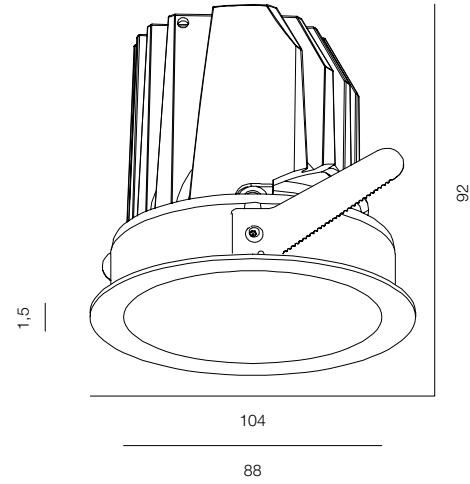

FINISHES: PAINT (white, black)

PHANTOM TURN LOFT 8W

PHANTOM TURN LOFT 15W

PHANTOM TURN LOFT 20W

PHANTOM TURN LOFT

POWER - 8W, 15W, 20W / OPTIC - MEDIUM / CCT - 3000K, 5000K (TW) / CRI>97 Ra (R9>90, R12>90) / COMFORT - UGR <19 / IP44 / 220V (driver included) / CONTROL - NO DIM, DIM DALI / WARRANTY - 5 YEARS