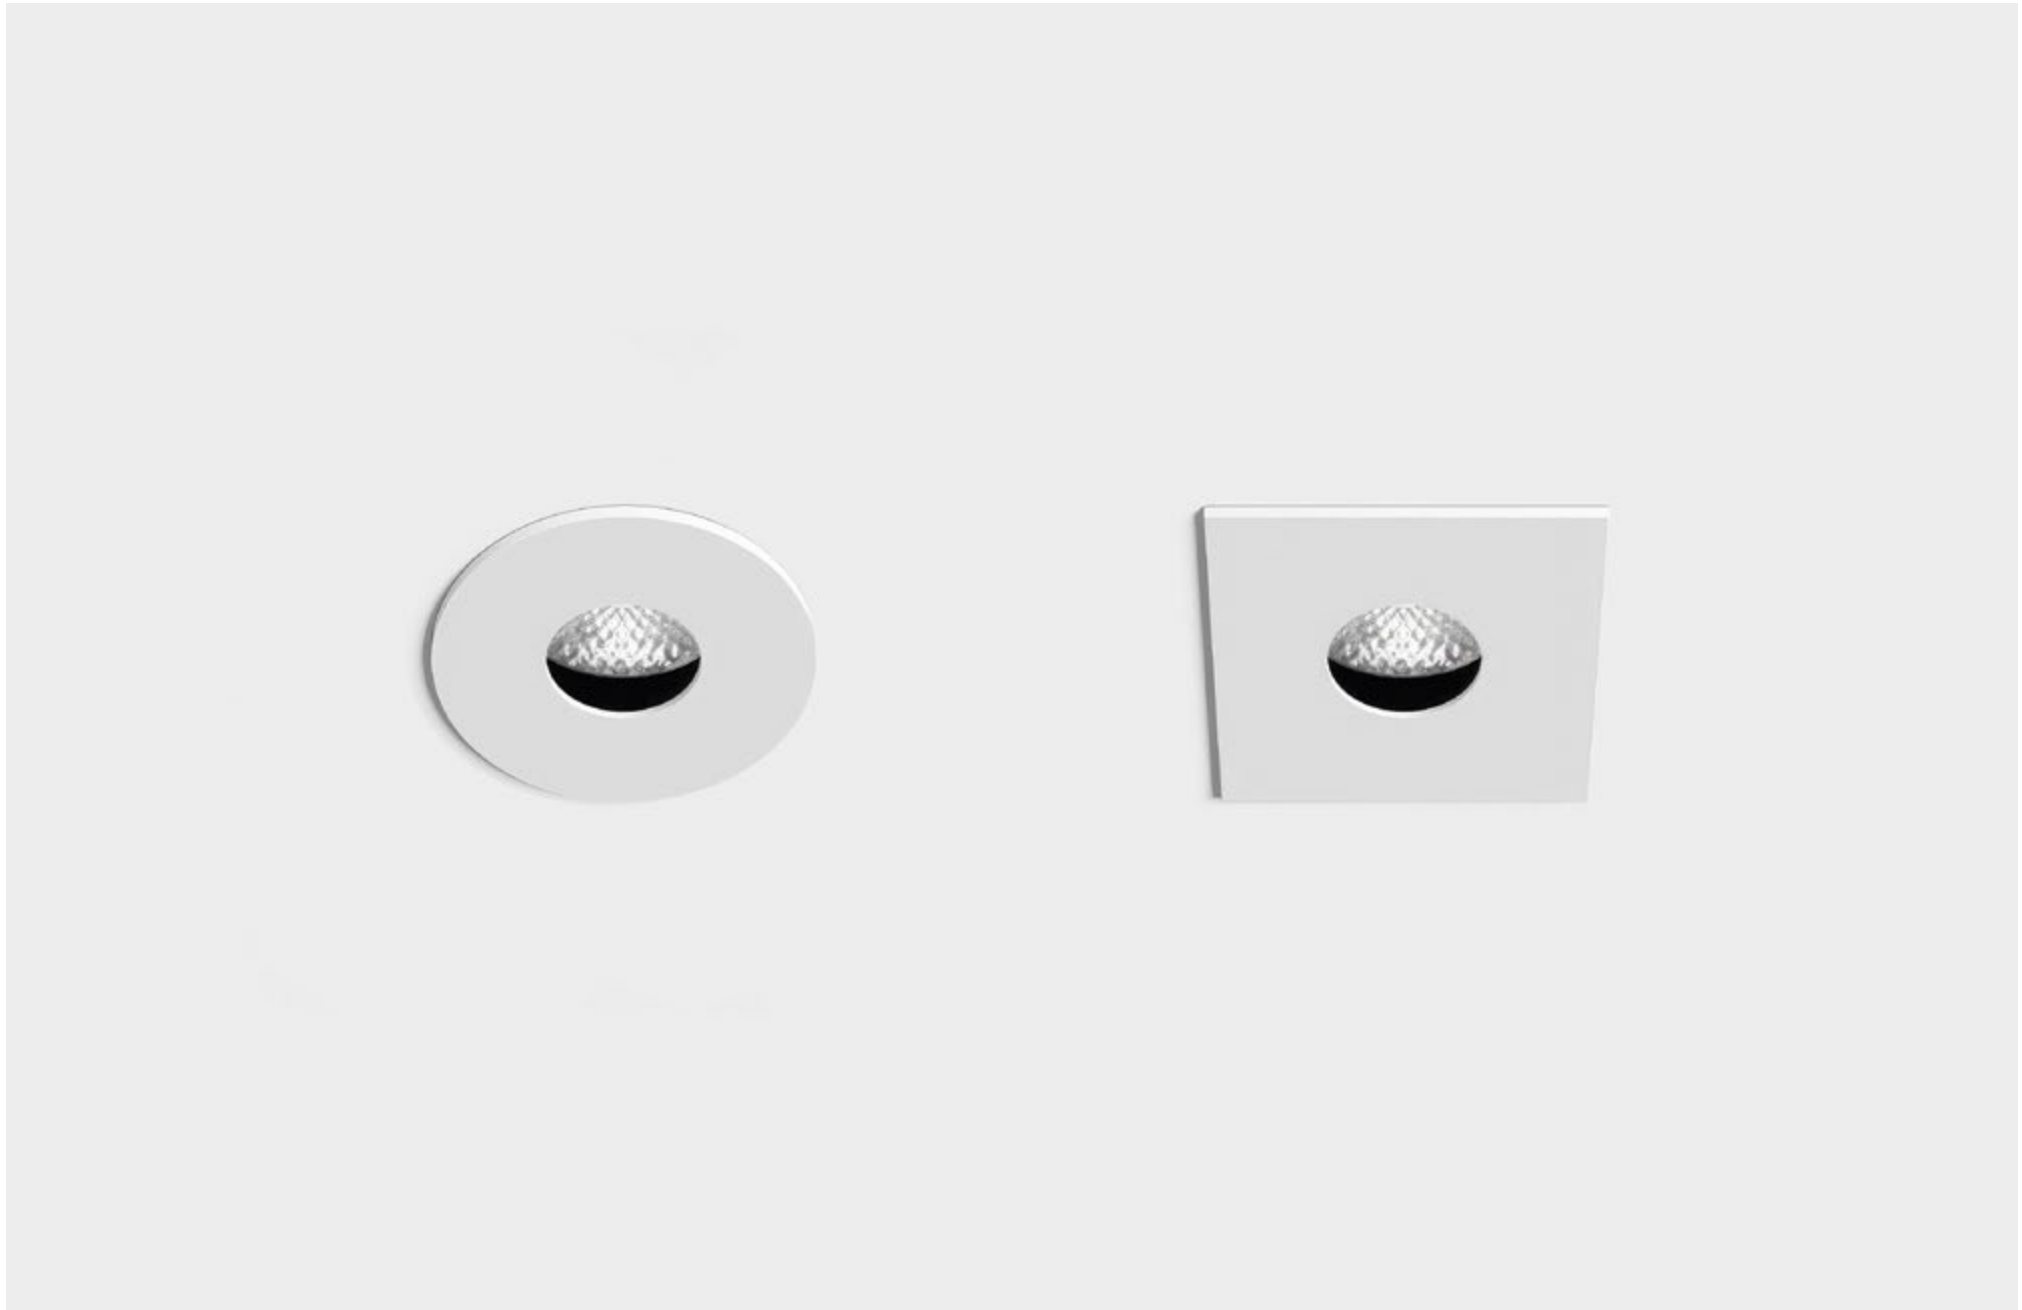

GOOD DESIGN, CHICAGO
2020, 2021

DESIGNED AND MADE
IN RUSSIA, MOSCOW
2022

GOLDEN PHOTON, MOSCOW
2021, 2023

ADD AWARDS, ST. PETERSBURG
2021

ELLE DECORATION, MOSCOW
2020

INDEX

XS	7	LOCUS XS	67	M24 GYPSUM SQR	117
XS TURN	9	LOCUS RT	69	M24 GYPSUM RND	119
XS TURN SUPER SPOT	11	LOCUS RT52 SUPER ZOOM	71		
		LOCUS RT48 SUPER SPOT	73	M50 GYPSUM SQR	121
PUNTO	13	LOCUS RT52 FRAME	75	M50 GYPSUM SQR DUO	123
PUNTO TURN	15	LOCUS RT FITO	77	M50 GYPSUM SQR TRIO	125
		LOCUS FLEX	79		
FOTON HIDE	17			M50 GYPSUM RND	127
FOTON POINT	19	LOCUS XL	81	M50 GYPSUM RND DUO	129
FOTON LOFT	21	LOCUS LUNGO R	83	M50 GYPSUM RND TRIO	131
FOTON TWIST	23				
FOTON BUBBLE TRIM	25	LOCUS TUNNEL RND	85	M50 GYPSUM RND SOFT	133
FOTON GIRA	27	LOCUS TUNNEL RND 3M	87	M50 GYPSUM RND STEP	135
FOTON NERO	29	LOCUS TUNNEL SQR	89	M50 GYPSUM SQR DUO2	137
FOTON NERO DUO	31	LOCUS TUNNEL SQR 3M	91		
FOTON KUB	33			SKY LIGHT	139
FOTON KUB TRIM	35	LOCUS BOX	93		
FOTON LOOK	37	LOCUS BOX LINE	95	FREELIGHT INVISIBLE	141
FOTON LOOK 2	39			FREELIGHT FRAME	143
FOTON LOOK TRIM	41	COSMOS RING	97		
FOTON LOOK TRIM 2	43	COSMOS LINE	99		
PHANTOM HIDE	45	3M LINE DIF	101		
PHANTOM SQR TRIM	47	3M LINE SPOT	103		
PHANTOM TURN HIDE	49	3M LINE WALL	105		
PHANTOM TURN DEEP	51				
PHANTOM LOFT	53	ZIP LINE	107		
PHANTOM SQR	55	D LINE	109		
PHANTOM TURN LOFT	57				
		AURA R	111		
OREO R	59				
OREO RT	61	MAJOR TRIM	113		
OREO RT OLA	63	MAJOR NIMB	115		
OREO GRID	65				