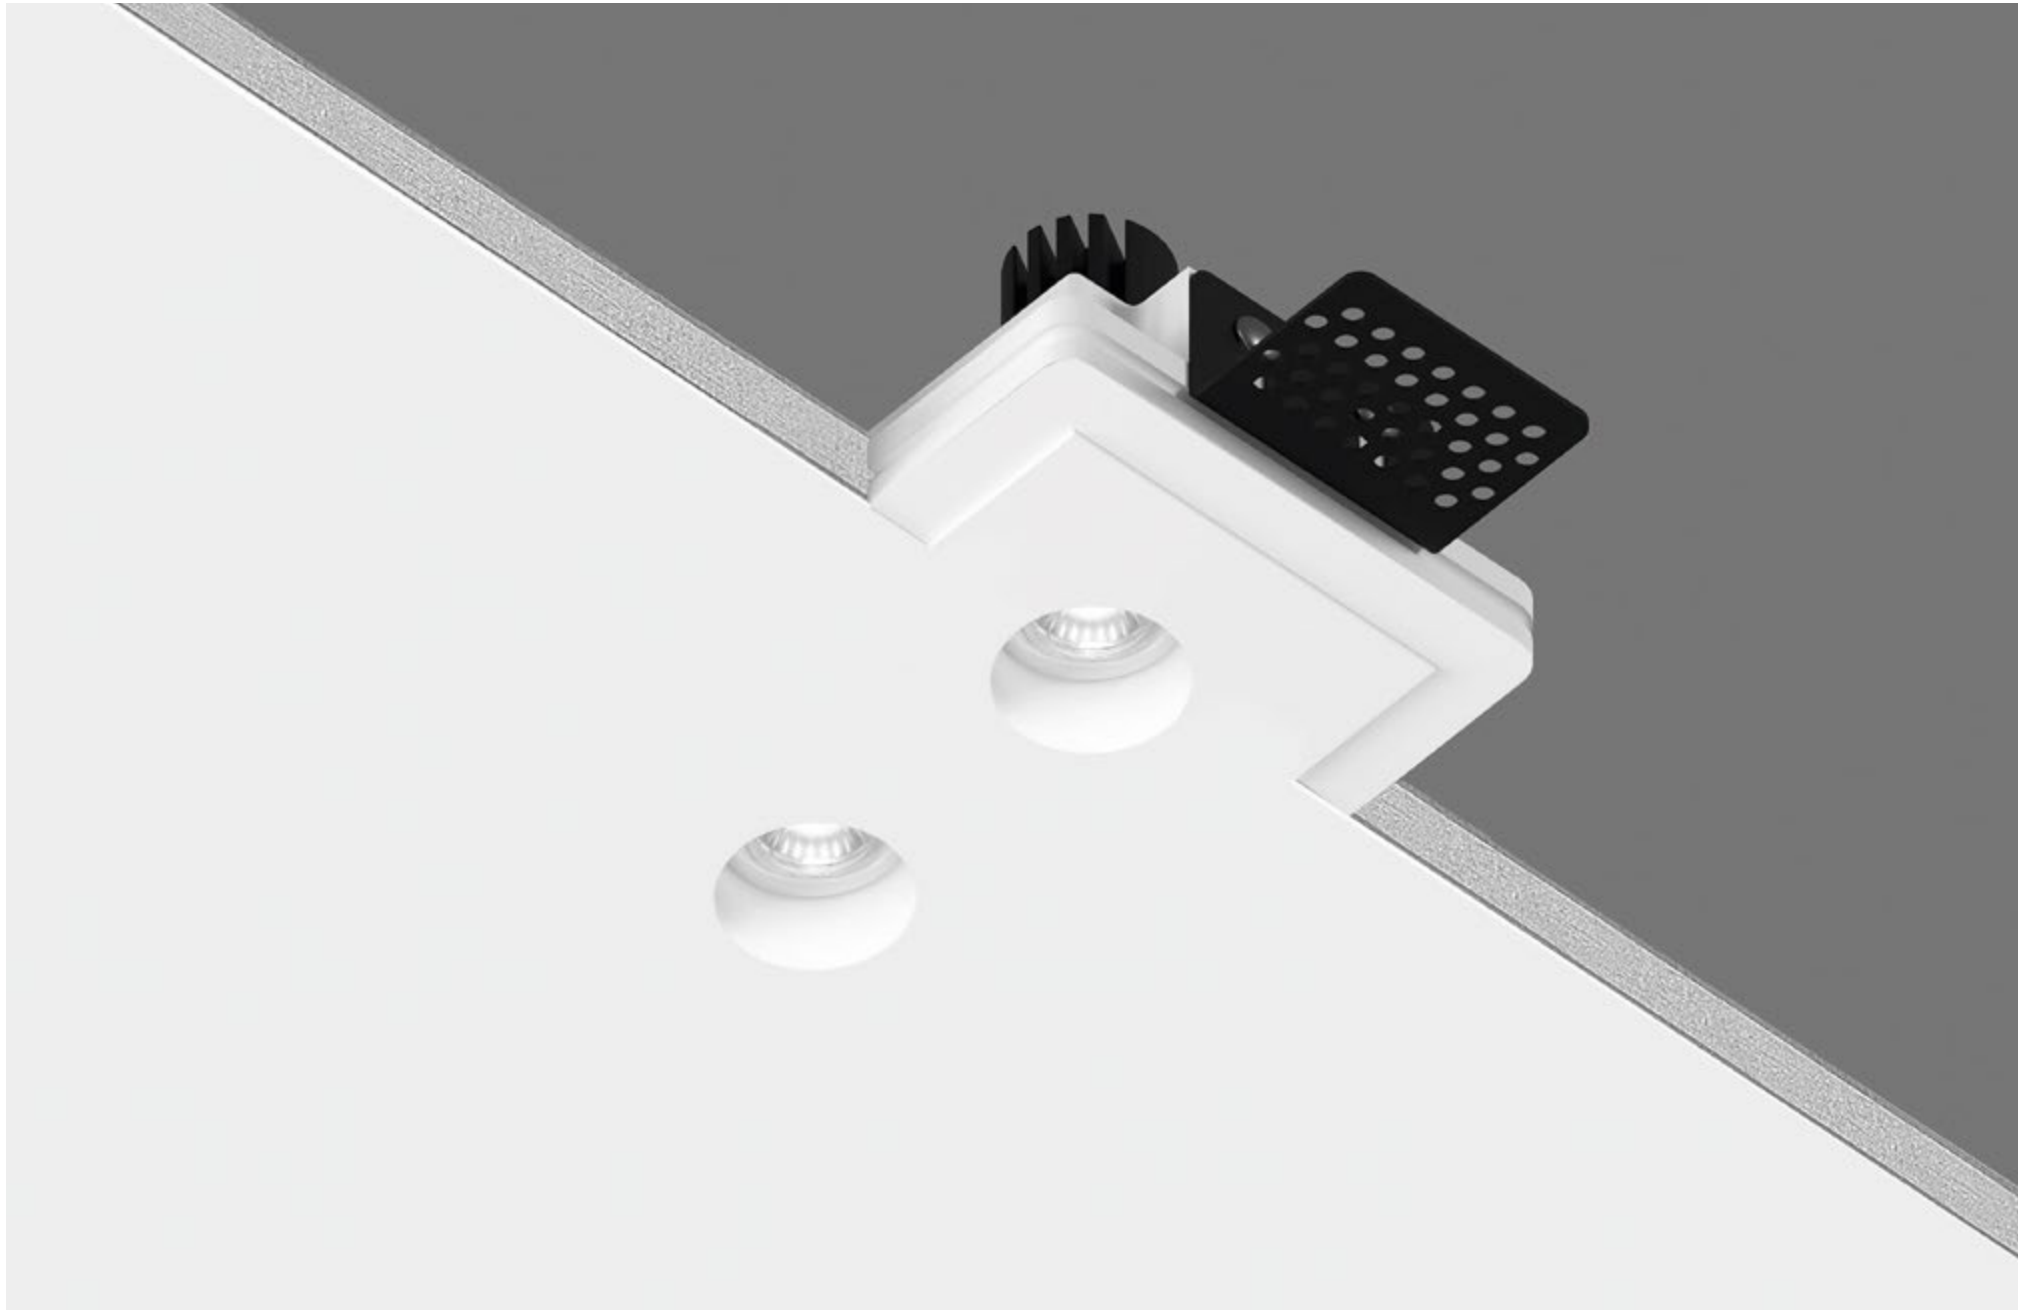

M24 GYPSUM SQR 10W

M24 GYPSUM MODULE 5W

M24 GYPSUM MODULE 5W SURESPOT

M24 GYPSUM SQR

POWER - 5W, 10W / OPTIC - SUPER SPOT, MEDIUM / CCT - 2200K, 2700K, 3000K, 3500K / CRI>97 Ra (R9>90, R12>90) / COMFORT - UGR <19 / IP44 / 220V (driver included) / CONTROL - DIM 220 / WARRANTY - 5 YEARS