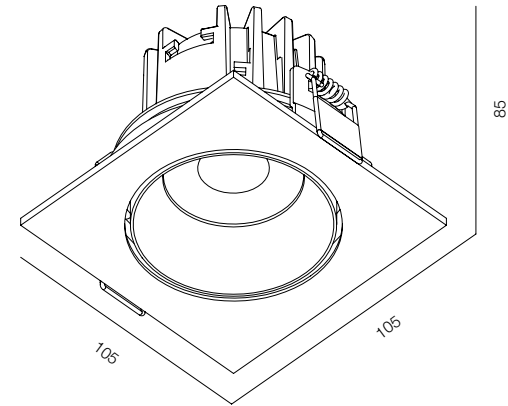

FOTON NERO 20W

FOTON NERO

POWER - 8W, 12W, 20W / OPTIC - MEDIUM, WIDE / CCT - 2700K, 3000K, 3000K (DTW), 4000K / CRI>97 Ra (R9>90, R12>90) / COMFORT - UGR <19 / IP44 / 220V (driver included) / CONTROL - NO DIM, DIM 220, DIM DALI / WARRANTY - 5 YEARS

FINISHES: PAINT (white, black)