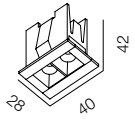

ZIP LINE 2W

ZIP LINE 6W

ZIP LINE 12W

ZIP LINE 24W

ZIP LINE

POWER - 2W, 6W, 12W, 24W, 32W / OPTIC - MEDIUM / CCT - 3000K / CRI>97 Ra (R9>90) / COMFORT - UGR <19 / IP40 / 220V (driver included) / CONTROL - DIM 220 / WARRANTY - 5 YEARS

FINISHES: PAINT (white)