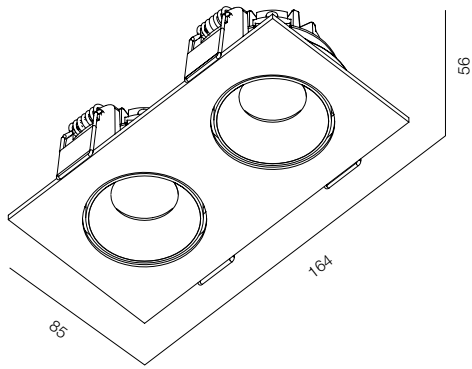

FOTON NERO DUO 16W