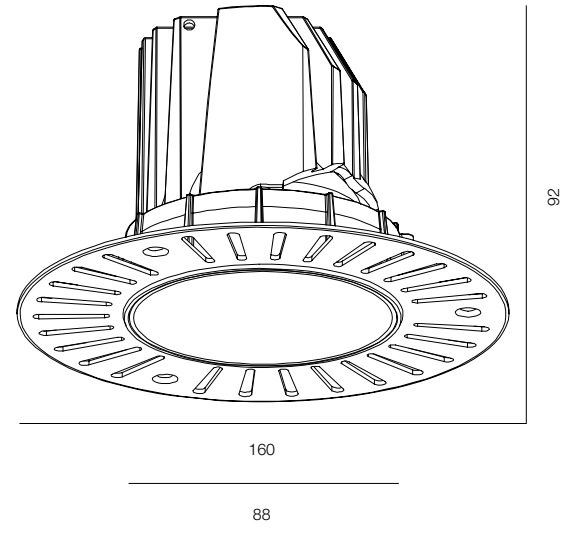

FINISHES: PAINT (white, black)

PHANTOM TURN HIDE 8W

PHANTOM TURN HIDE 15W

PHANTOM TURN HIDE 20W

PHANTOM TURN HIDE

POWER - 8W, 15W, 20W / OPTIC - MEDIUM / CCT - 3000K, 5000K (TW) / CRI>97 Ra (R9>90, R12>90) / COMFORT - UGR <19 / IP44 / 220V (driver included) / CONTROL - NO DIM, DIM DALI / WARRANTY - 5 YEARS