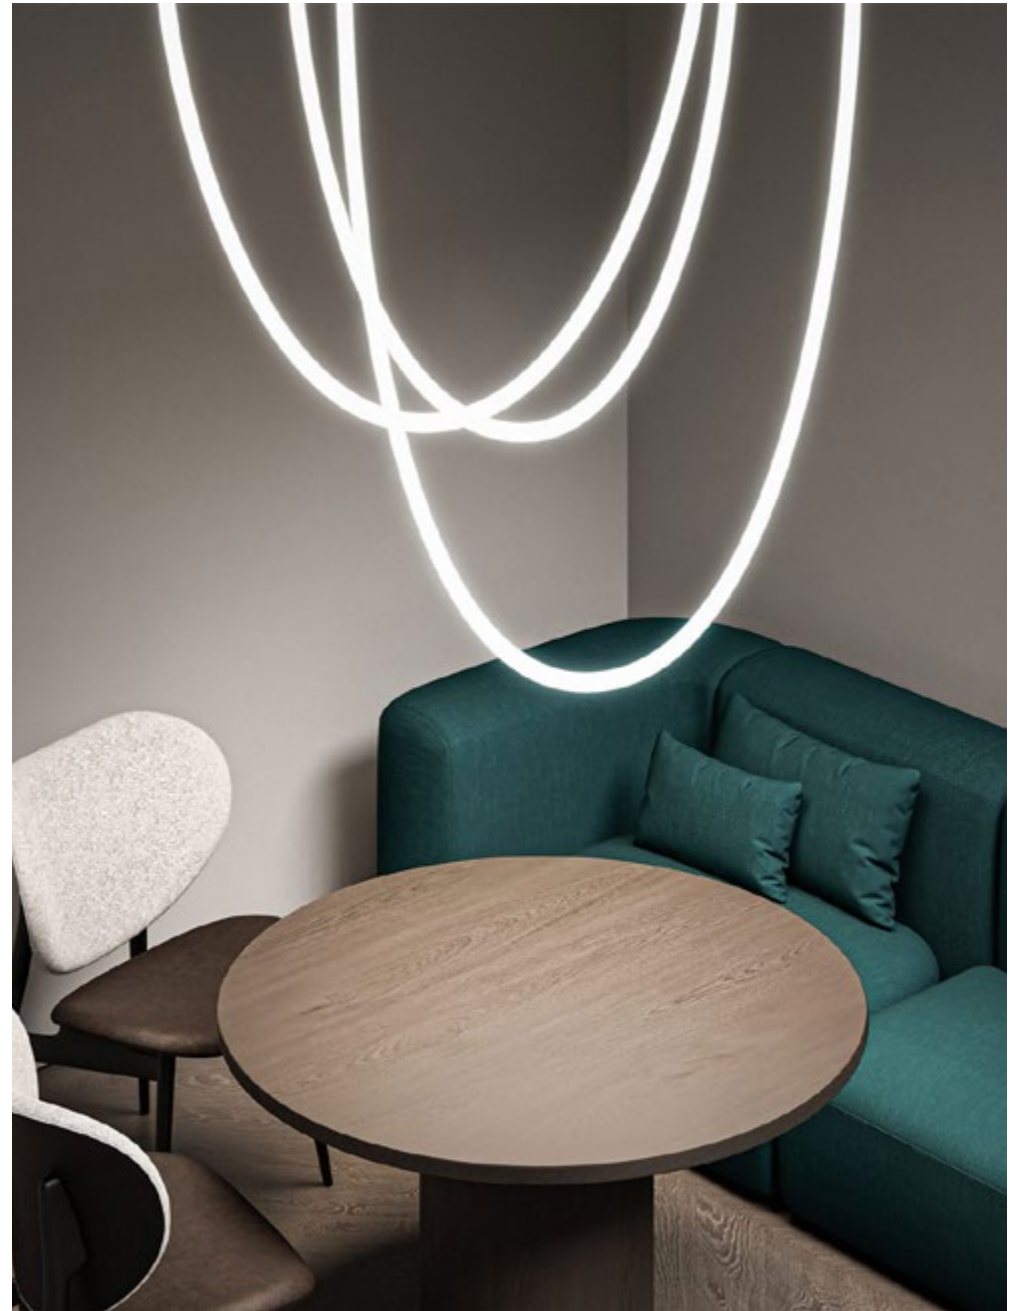

FREELIGHT R PAINT BLACK
Render by ALFIYA MAN'KINA

SKYLIGHT PAINT BLACK
Render by ALFIYA MAN'KINA

CENTERSVET

Designers

Oleg Evseev
Viktoriiia Merkulova
Alfiya Mankina
Anastasiya Arkhipova
Pavel Ibragimov

Engineers