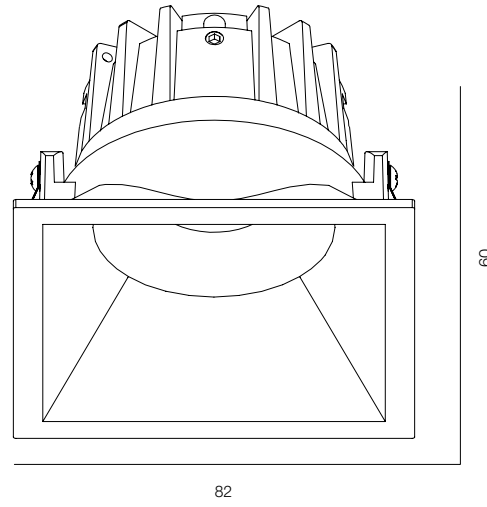

FOTON KUB 12W