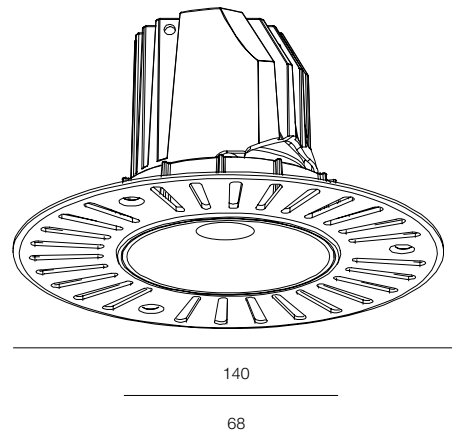

PHANTOM TURN DEEP 15W