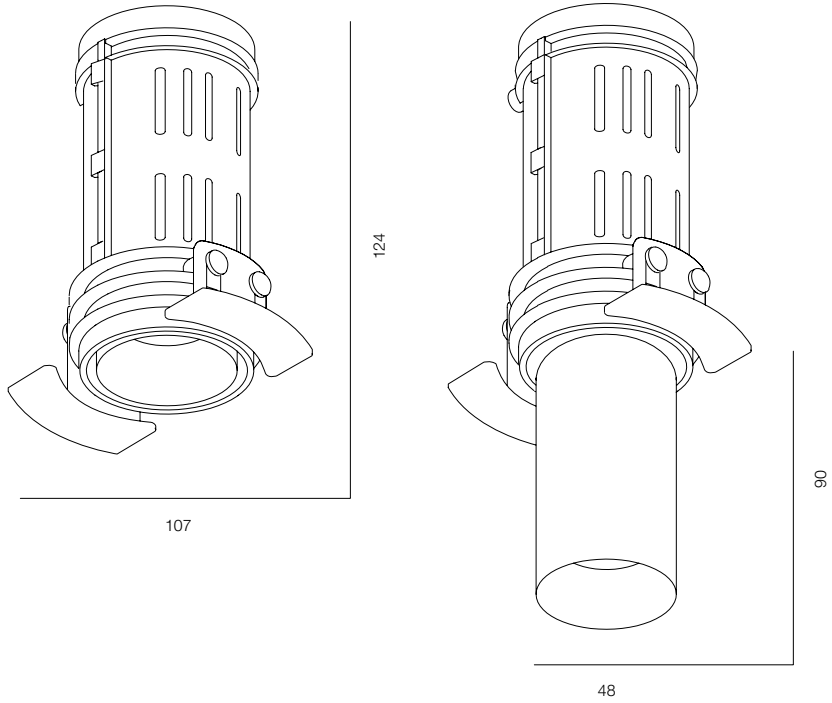

FINISHES: PAINT (white, black)

LOCUS RT48 FITO

LOCUS RT FITO

POWER - 12W / OPTIC - WIDE / CCT - FITO / COMFORT - UGR <19 /
IP40 / 220V (driver included) / CONTROL - DIM DALI / WARRANTY - 5 YEARS

FINISHES: PAINT (white, black) / 100% BRASS (gold, black) / 100% COPPER