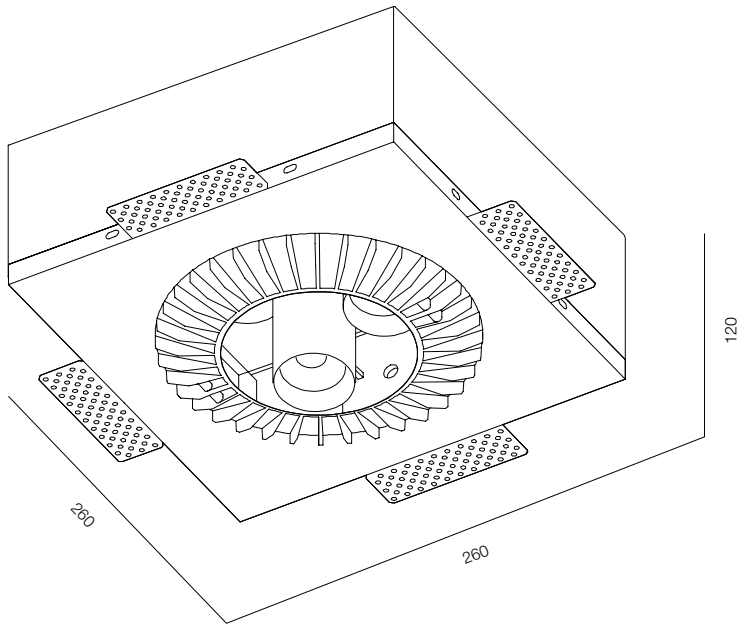

LOCUS TUNNEL RND 3M 21W

LOCUS TUNNEL RND 3M

POWER - 21W / OPTIC - SPOT / CCT - 3000K / CRI>97 Ra (R9>90) / COMFORT - UGR <19 / IP40 / 220V (driver included) / CONTROL - DIM 220 / WARRANTY - 5 YEARS

FINISHES: PAINT (black)