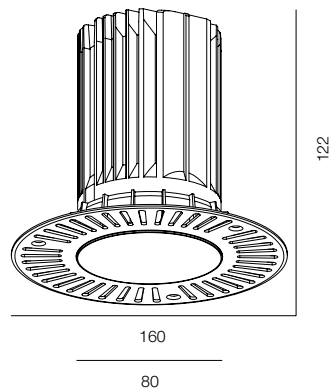

FINISHES: PAINT (white, black) / 100% BRASS (gold)

PHANTOM HIDE 2W

PHANTOM HIDE 6W

PHANTOM HIDE 10W

PHANTOM HIDE 14W

PHANTOM HIDE 25W

PHANTOM HIDE 32W

PHANTOM HIDE