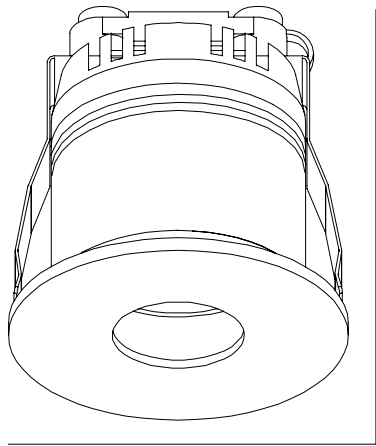

GOOD DESIGN, CHICAGO
2020, 2021

DESIGNED AND MADE
IN RUSSIA, MOSCOW
2022

GOLDEN PHOTON, MOSCOW
2021, 2023

ADD AWARDS, ST. PETERSBURG
2021

ELLE DECORATION, MOSCOW
2020

INDEX

XS	7	LOCUS XS	67	M24 GYPSUM SQR	117
XS TURN	9	LOCUS RT	69	M24 GYPSUM RND	119
XS TURN SUPER SPOT	11	LOCUS RT52 SUPER ZOOM	71		
		LOCUS RT48 SUPER SPOT	73	M50 GYPSUM SQR	121
PUNTO	13	LOCUS RT52 FRAME	75	M50 GYPSUM SQR DUO	123
PUNTO TURN	15	LOCUS RT FITO	77	M50 GYPSUM SQR TRIO	125
		LOCUS FLEX	79		
FOTON HIDE	17			M50 GYPSUM RND	127
FOTON POINT	19	LOCUS XL	81	M50 GYPSUM RND DUO	129
FOTON LOFT	21	LOCUS LUNGO R	83	M50 GYPSUM RND TRIO	131
FOTON TWIST	23				
FOTON BUBBLE TRIM	25	LOCUS TUNNEL RND	85	M50 GYPSUM RND SOFT	133
FOTON GIRA	27	LOCUS TUNNEL RND 3M	87	M50 GYPSUM RND STEP	135
FOTON NERO	29	LOCUS TUNNEL SQR	89	M50 GYPSUM SQR DUO2	137
FOTON NERO DUO	31	LOCUS TUNNEL SQR 3M	91		
FOTON KUB	33			SKY LIGHT	139
FOTON KUB TRIM	35	LOCUS BOX	93		
FOTON LOOK	37	LOCUS BOX LINE	95	FREELIGHT INVISIBLE	141
FOTON LOOK 2	39			FREELIGHT FRAME	143
FOTON LOOK TRIM	41	COSMOS RING	97		
FOTON LOOK TRIM 2	43	COSMOS LINE	99		
PHANTOM HIDE	45	3M LINE DIF	101		
PHANTOM SQR TRIM	47	3M LINE SPOT	103		
PHANTOM TURN HIDE	49	3M LINE WALL	105		
PHANTOM TURN DEEP	51				
PHANTOM LOFT	53	ZIP LINE	107		
PHANTOM SQR	55	D LINE	109		
PHANTOM TURN LOFT	57				
		AURA R	111		
OREO R	59				
OREO RT	61	MAJOR TRIM	113		
OREO RT OLA	63	MAJOR NIMB	115		
OREO GRID	65				