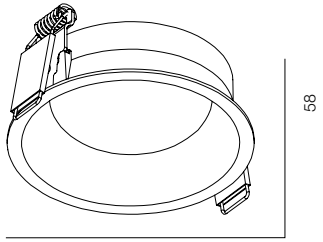

120

AURA R 10W