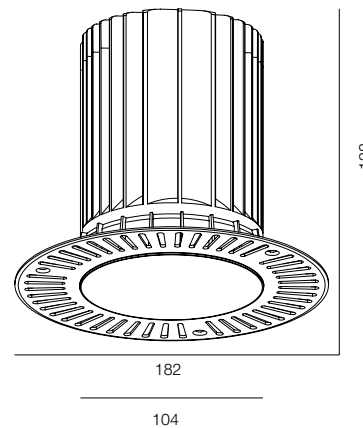

FINISHES: PAINT (white, black) / 100% BRASS (gold)

PHANTOM HIDE 2W

PHANTOM HIDE 6W

PHANTOM HIDE 10W

PHANTOM HIDE 14W

PHANTOM HIDE 25W

PHANTOM HIDE 32W

PHANTOM HIDE