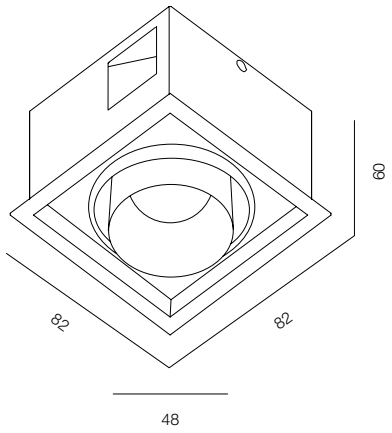

FOTON LOOK 8W