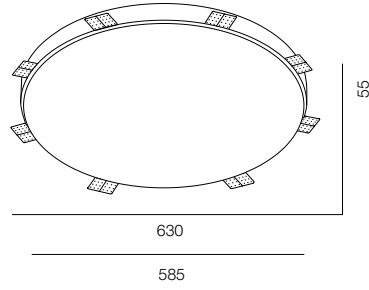

MAJOR T 40W

MAJOR T 60W

MAJOR T 100W

MAJOR TRIM

POWER - 40W, 60W, 100W, 300W / FLOOD / CCT - 3000K / CRI>97 Ra (R9>90) / COMFORT - UGR <19 / IP40 / 220V (driver included) / CONTROL - DIM DALI / WARRANTY - 5 YEARS