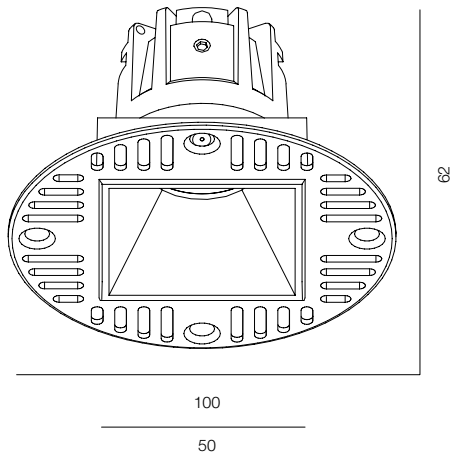

FOTON KUB TRIM 8W