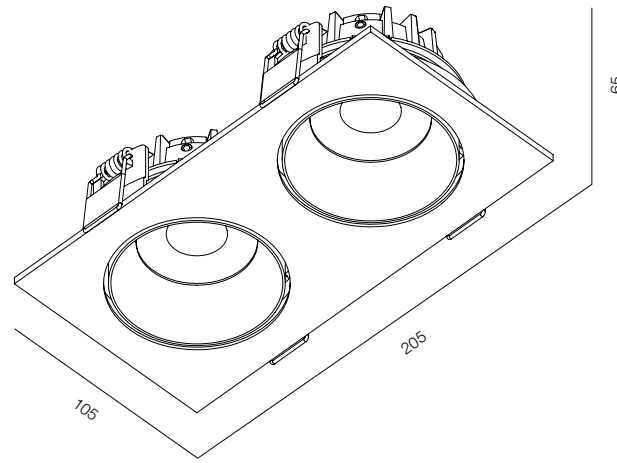

FOTON NERO DUO 24W