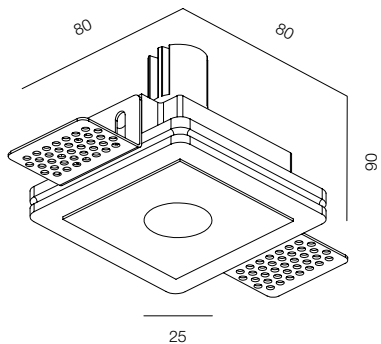

M24 GYPSUM SQR 10W

M24 GYPSUM MODULE 5W

M24 GYPSUM MODULE 5W SURESPOT

M24 GYPSUM SQR

POWER - 5W, 10W / OPTIC - SUPER SPOT, MEDIUM / CCT - 2200K, 2700K, 3000K, 3500K / CRI>97 Ra (R9>90, R12>90) / COMFORT - UGR <19 / IP44 / 220V (driver included) / CONTROL - DIM 220 / WARRANTY - 5 YEARS