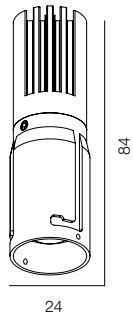

M24 GYPSUM MODULE 5W SURESPOT

M24 GYPSUM SQR

POWER - 5W, 10W / OPTIC - SUPER SPOT, MEDIUM / CCT - 2200K, 2700K, 3000K, 3500K / CRI>97 Ra (R9>90, R12>90) / COMFORT - UGR <19 / IP44 / 220V (driver included) / CONTROL - DIM 220 / WARRANTY - 5 YEARS