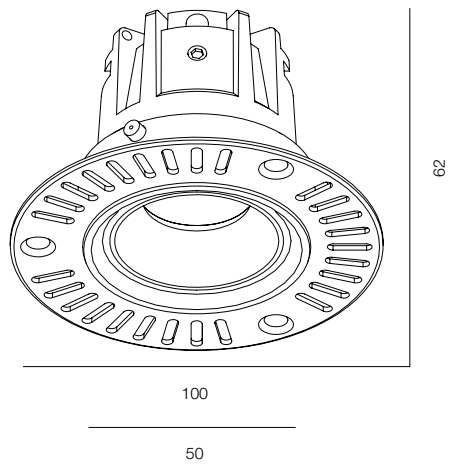

FOTON TWIST 8W