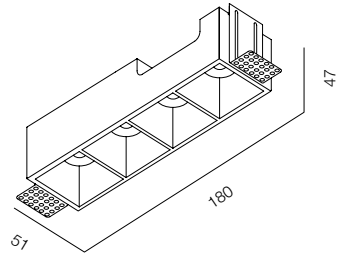

D LINE 9W

D LINE 16W

D LINE 30W

D LINE

POWER - 9W, 16W, 30W, 36W, 40W / OPTIC - SPOT / CCT - 3000K / CRI>97 Ra (R9>90) / COMFORT - UGR <19 / IP40 / 220V (driver included) / CONTROL - DIM 220, DIM DALI / WARRANTY - 5 YEARS

FINISHES: PAINT (black)