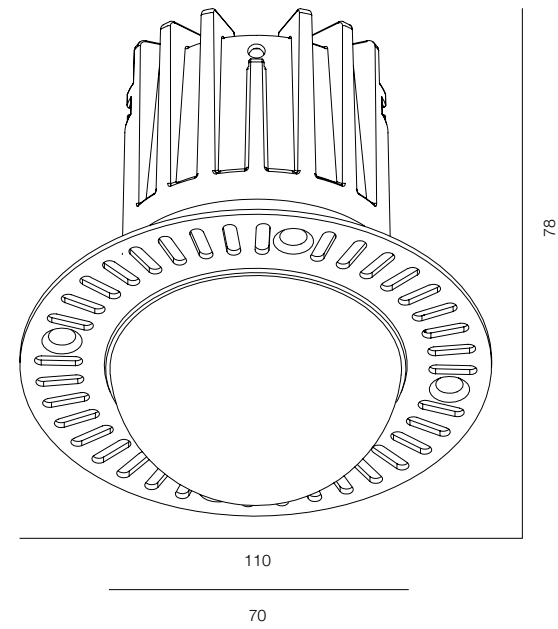

FOTON BUBBLE TRIM 20W

FOTON BUBBLE TRIM

POWER - 8W, 12W, 20W / FLOOD / CCT - 2700K, 3000K, 3000K (DTW), 4000K / CRI>97 Ra (R9>90, R12>90) / COMFORT - UGR <19 / IP44 / 220V (driver included) / CONTROL - NO DIM, DIM 220, DIM DALI / WARRANTY - 5 YEARS