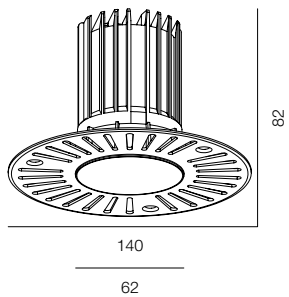

FINISHES: PAINT (white, black) / 100% BRASS (gold)

PHANTOM HIDE 2W

PHANTOM HIDE 6W

PHANTOM HIDE 10W

PHANTOM HIDE 14W

PHANTOM HIDE 25W

PHANTOM HIDE 32W

PHANTOM HIDE