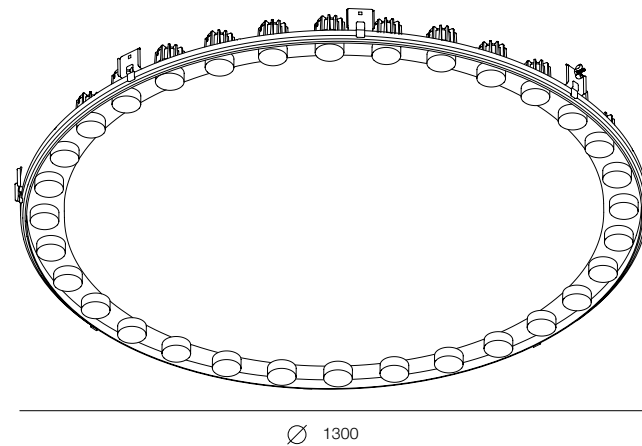

FINISHES: PAINT (white, black)

COSMORING T 72W

COSMORING T 96W

COSMORING T 144W

COSMOS RING

POWER - 72W, 96W, 144W / OPTIC - SUPER SPOT, MEDIUM / CCT - 2200K, 2700K, 3000K, 4000K / CRI>97 Ra (R9>90, R12>90) / COMFORT - UGR <19 / IP40 / 220V (driver included) / CONTROL - DIM DALI / WARRANTY - 5 YEARS