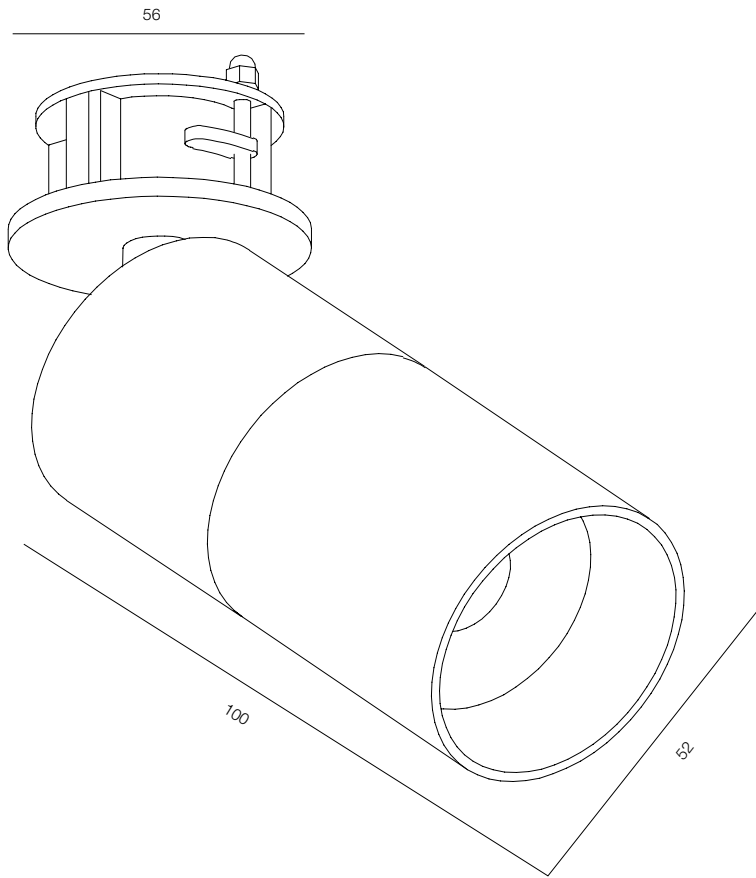

LOCUS RT52 SUPER ZOOM 10W

LOCUS RT52 SUPER ZOOM

POWER - 10W / OPTIC - SUPERZOOM / CCT - 2700K, 3000K / CRI>97 Ra (R9>90) / COMFORT - UGR <19 / IP40 / 220V (driver included) / CONTROL - DIM DALI / WARRANTY - 5 YEARS

FINISHES: PAINT (white, black)