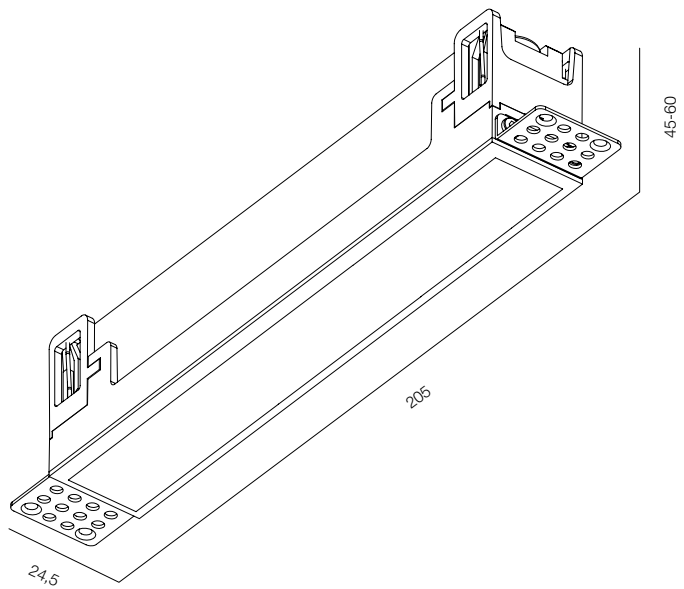

3M LINE DIF T 6W