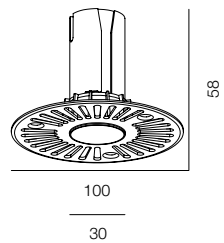

PHANTOM HIDE 6W