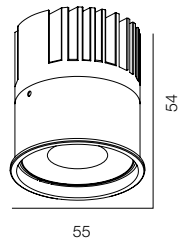

M50 GYPSUM MODULE 10W