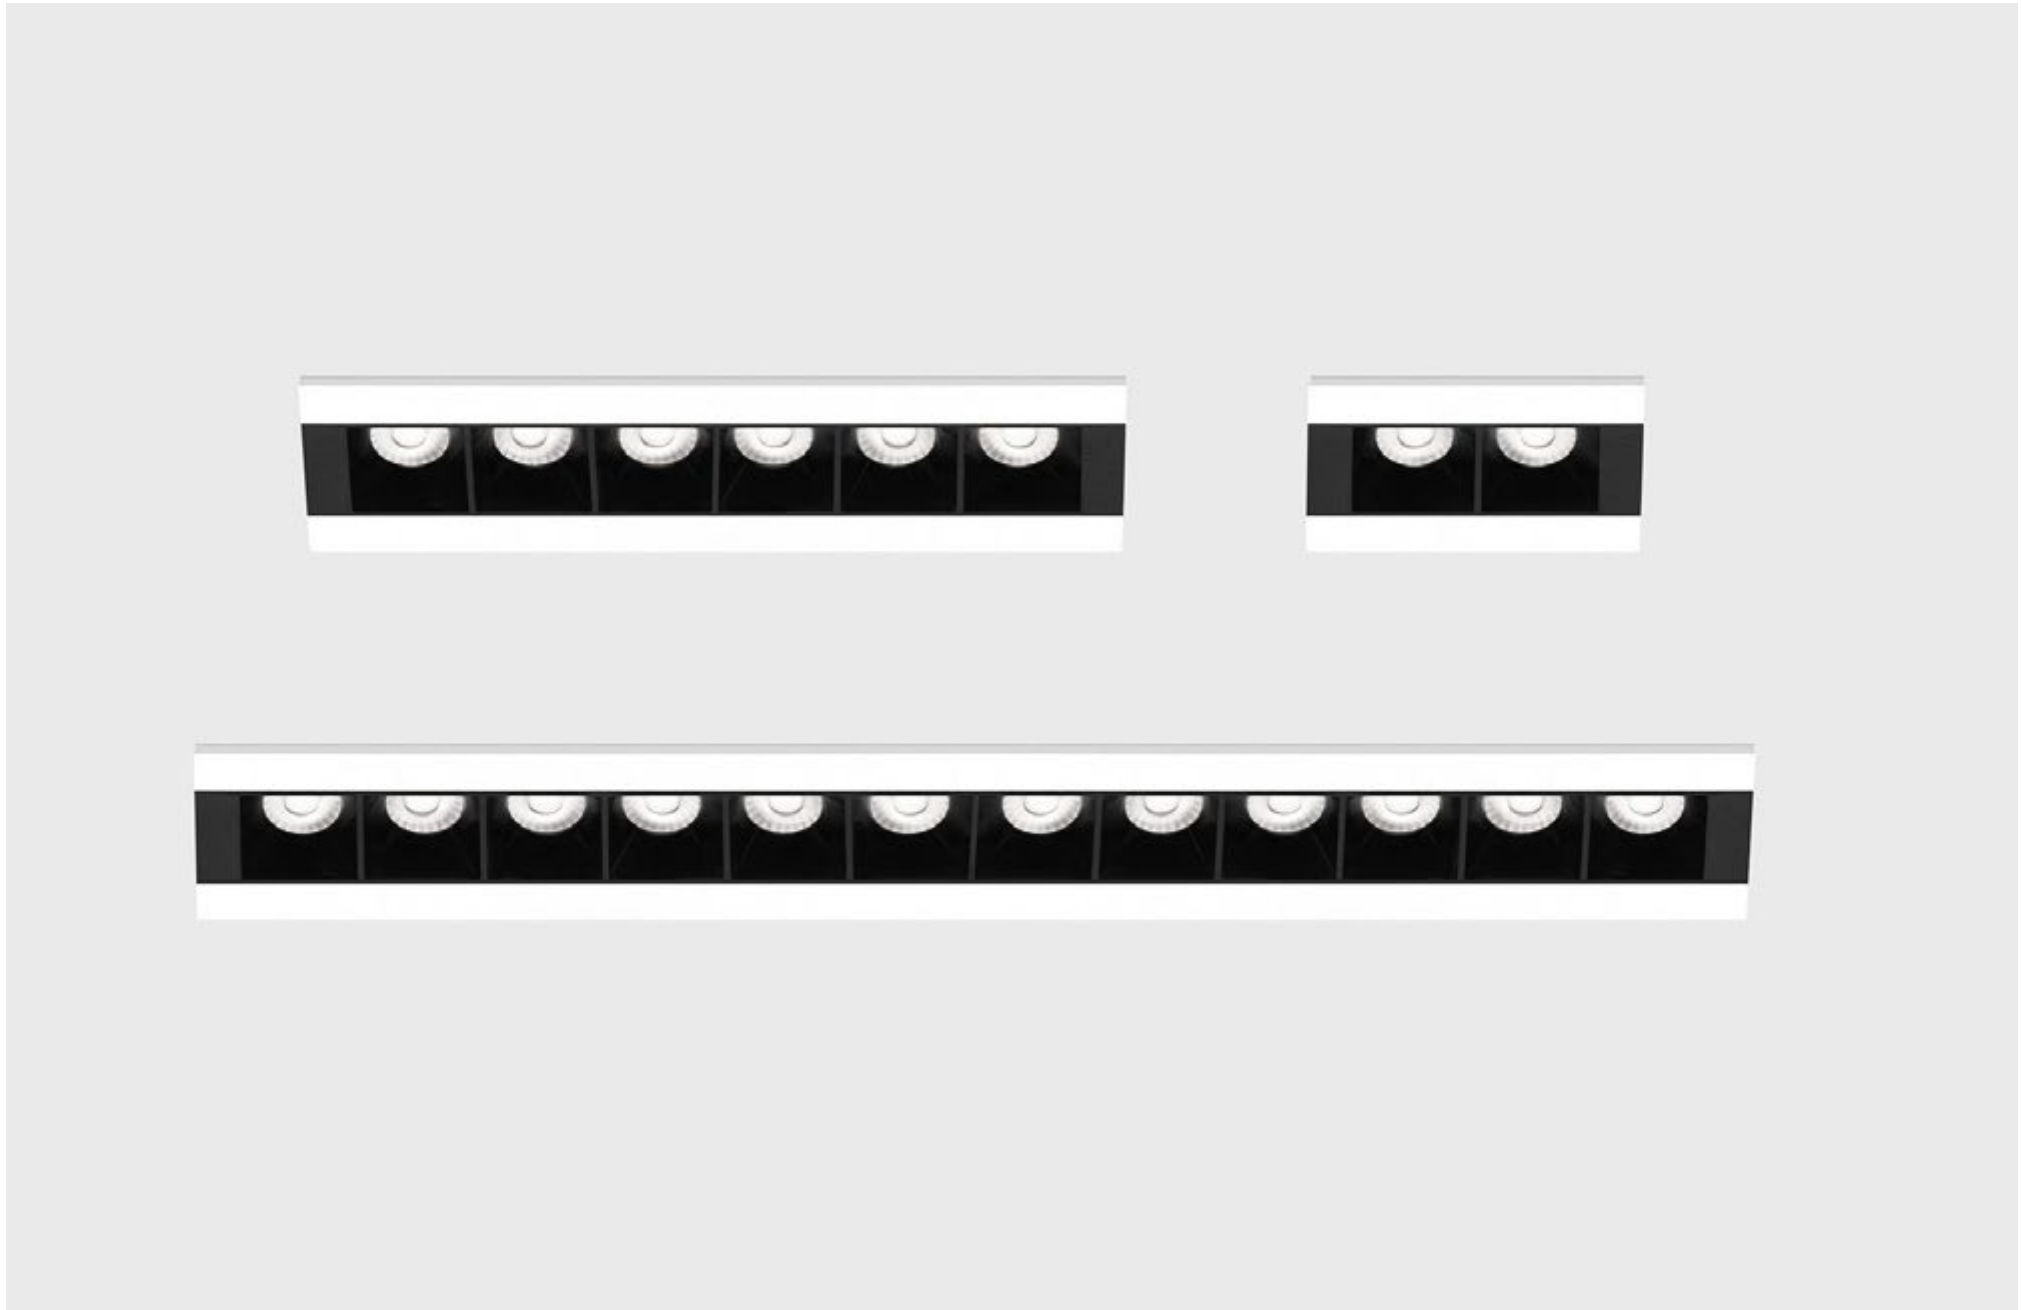

FINISHES: PAINT (white, black)

ZIP LINE 2W

ZIP LINE 6W

ZIP LINE 12W

ZIP LINE 24W

ZIP LINE 32W

ZIP LINE

POWER - 2W, 6W, 12W, 24W, 32W / OPTIC - MEDIUM / CCT - 3000K / CRI>97 Ra (R9>90) / COMFORT - UGR <19 / IP40 / 220V (driver included) / CONTROL - DIM 220 / WARRANTY - 5 YEARS