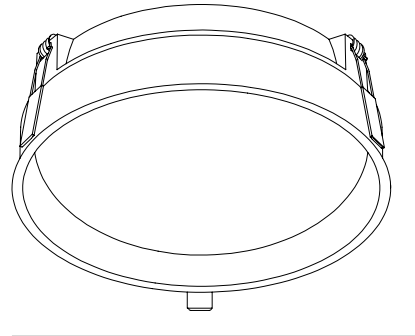

335

AURA R 35W

AURA R

POWER - 10W, 15W, 20W, 30W, 35W / FLOOD / CCT - 3000K, 4000K / CRI>97 Ra (R9>90, R12>90) / COMFORT - UGR <19 / IP44 / 220V (driver included) / CONTROL - NO DIM, DIM 220 / WARRANTY - 5 YEARS

FINISHES: PAINT (white, black)