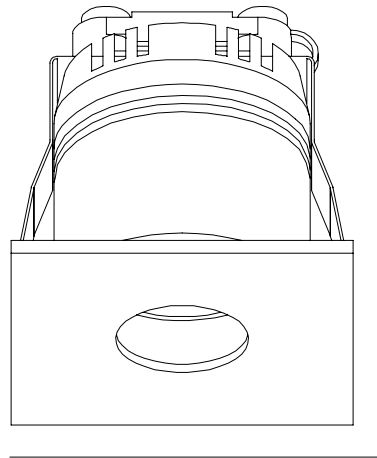

36

40

XS S 2W

XS

POWER - 2W / OPTIC - WIDE / CCT - 3000K / CRI>97 Ra (R9>90) / COMFORT - UGR <19 /
IP44 / 220V (driver included) / CONTROL - NO DIM, DIM 220, DIM DALI / WARRANTY - 5 YEARS

FINISHES: PAINT (white, black) / 100%BRASS (gold, black, pink, platinum)