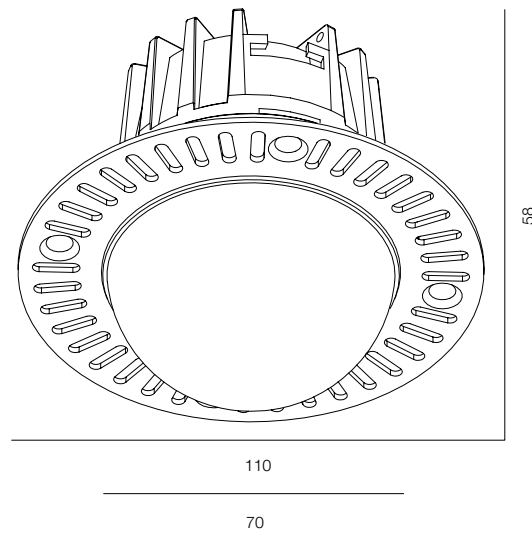

FOTON BUBBLE TRIM 12W