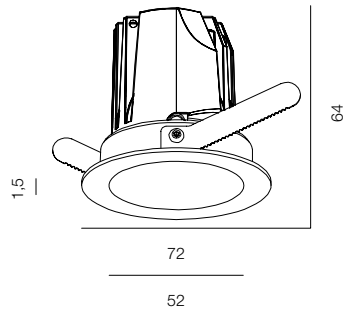

PHANTOM TURN LOFT 8W