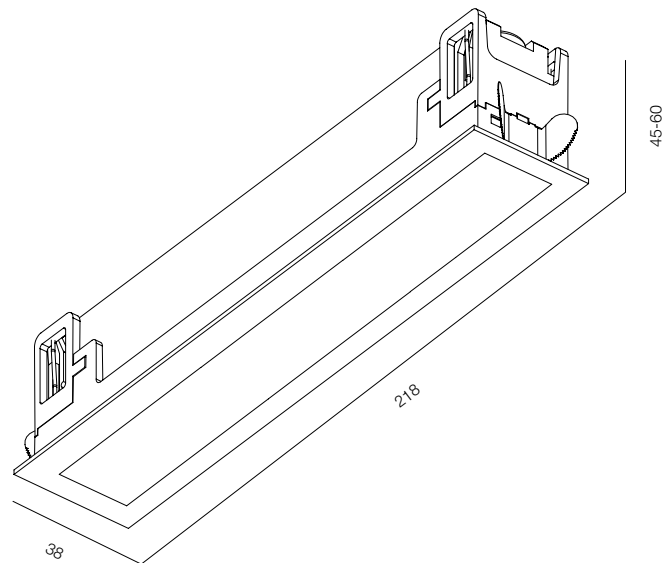

3M LINE DIF R 6W

3M LINE DIF

POWER - 6W / ANGLE - FLOOD / CCT - 3000K / CRI>97 Ra (R9>90) / COMFORT - UGR <19 /
IP40 / 220V (driver included) / CONTROL - DIM 220 / WARRANTY - 5 YEARS

FINISHES: PAINT (white, black)