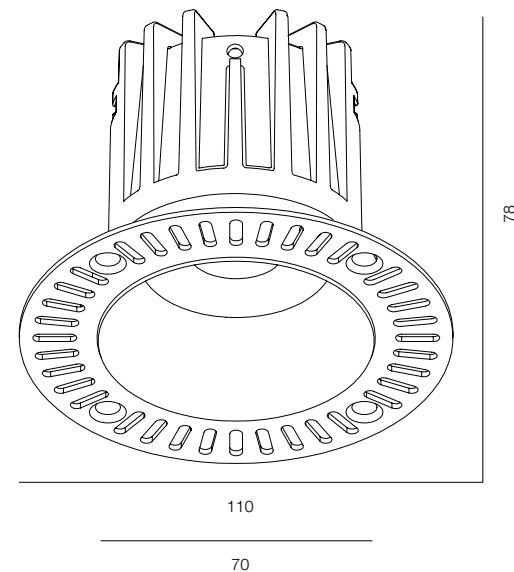

FOTON HIDE 20W

FOTON HIDE

POWER - 8W, 12W, 20W / OPTIC - MEDIUM, WIDE / CCT - 2700K, 3000K, 3000K (DTW), 4000K, 4000K (DTW) / CRI>97 Ra (R9>90, R12>90) / COMFORT - UGR <19 / IP44 / 220V (driver included) / CONTROL - NO DIM, DIM 220, DIM DALI / WARRANTY - 5 YEARS

FINISHES: PAINT (white, black) / 100% BRASS (gold, black, pink, platinum)