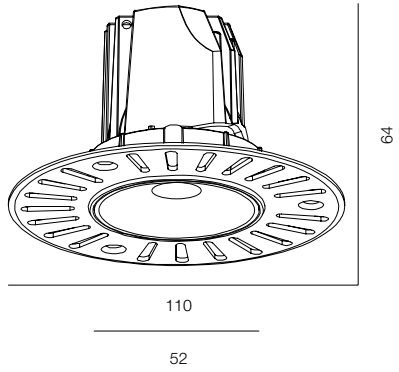

PHANTOM TURN DEEP 8W