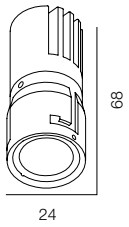

M24 GYPSUM MODULE 5W