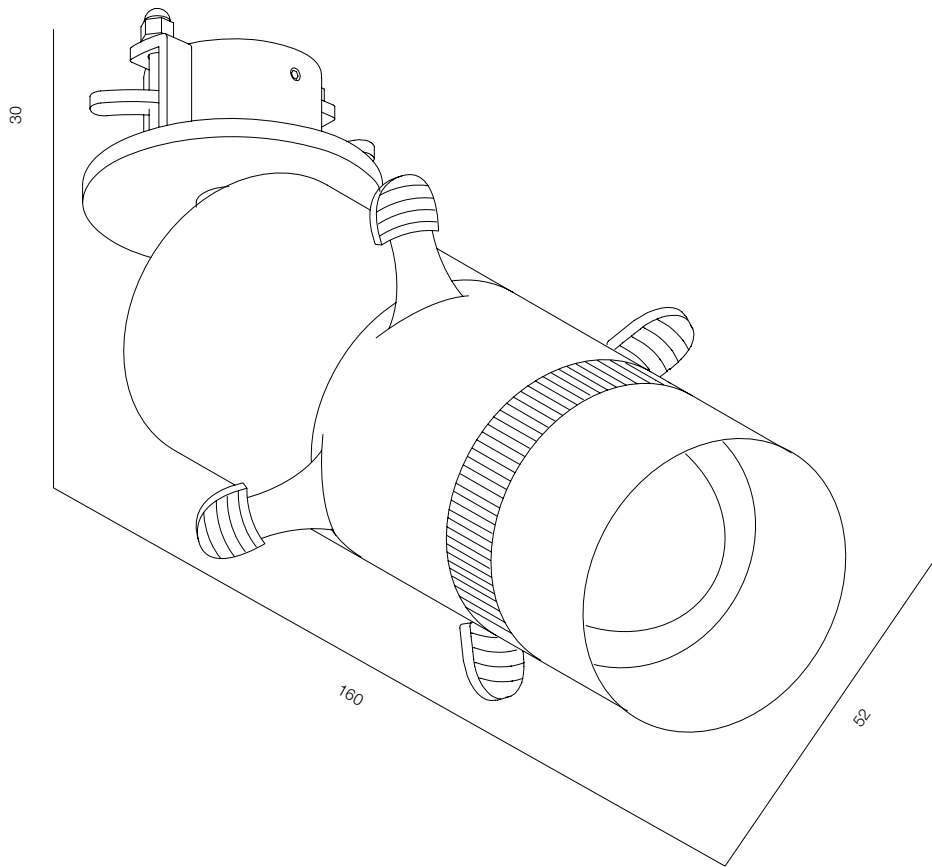

LOCUS RT52 FRAME 9W

LOCUS RT52 FRAME

POWER - 9W / OPTIC - FRAMER / CCT - 3000K / CRI>97 Ra (R9>90) / COMFORT - UGR <19 / IP40 / 220V (driver included) / CONTROL - NO DIM, DIM DALI / WARRANTY - 5 YEARS

FINISHES: PAINT (white, black)