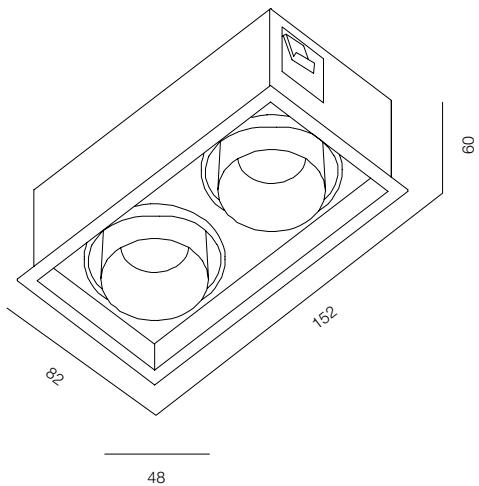

FOTON LOOK 2 16W