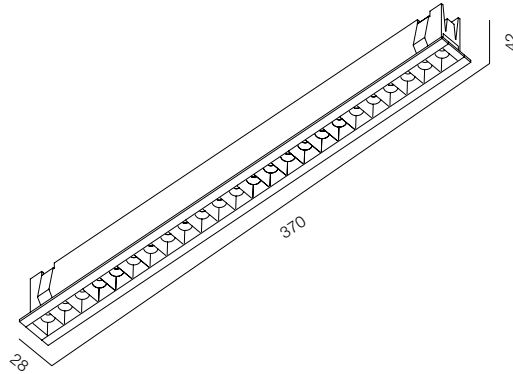

FINISHES: PAINT (white, black)

ZIP LINE 2W

ZIP LINE 6W

ZIP LINE 12W

ZIP LINE 24W

ZIP LINE 32W

ZIP LINE

POWER - 2W, 6W, 12W, 24W, 32W / OPTIC - MEDIUM / CCT - 3000K / CRI>97 Ra (R9>90) / COMFORT - UGR <19 / IP40 / 220V (driver included) / CONTROL - DIM 220 / WARRANTY - 5 YEARS