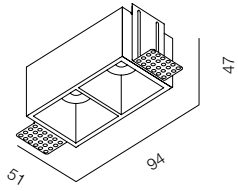

D LINE 9W

D LINE 16W

D LINE 30W

D LINE

POWER - 9W, 16W, 30W, 36W, 40W / OPTIC - SPOT / CCT - 3000K / CRI>97 Ra (R9>90) / COMFORT - UGR <19 / IP40 / 220V (driver included) / CONTROL - DIM 220, DIM DALI / WARRANTY - 5 YEARS

FINISHES: PAINT (black)