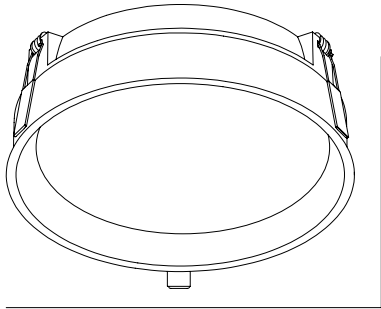

250

AURA R 30W