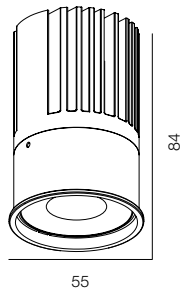

M50 GYPSUM MODULE 15W

M50 GYPSUM RND

POWER - 10W, 15W / OPTIC - SUPER SPOT, MEDIUM / CCT - 2700K, 3000K, 3000K (DTW), 3500K, 4000K, 4000K (TW) / CRI>97 Ra (R9>90, R12>90) / COMFORT - UGR <19 / IP44 / 220V (driver included) / CONTROL - NO DIM, DIM DALI / WARRANTY - 5 YEARS