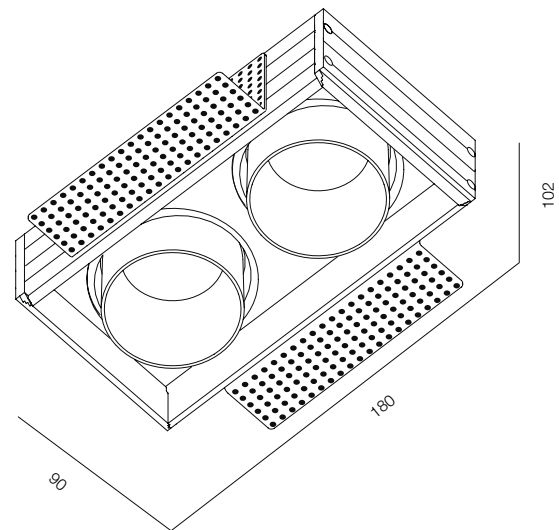

FINISHES: PAINT (white, black) / 100% BRASS (gold)

FOTON LOOK TRIM 2 16W

FOTON LOOK TRIM 2 24W

FOTON LOOK TRIM 2 40W

FOTON LOOK TRIM 2

POWER - 16W, 24W, 40W / OPTIC - MEDIUM, WIDE / CCT - 2700K, 3000K, 3000K (DTW), 4000K / CRI>97 Ra (R9>90, R12>90) / COMFORT - UGR <19 / IP44 / 220V (driver included) / CONTROL - NO DIM, DIM 220, DIM DALI / WARRANTY - 5 YEARS