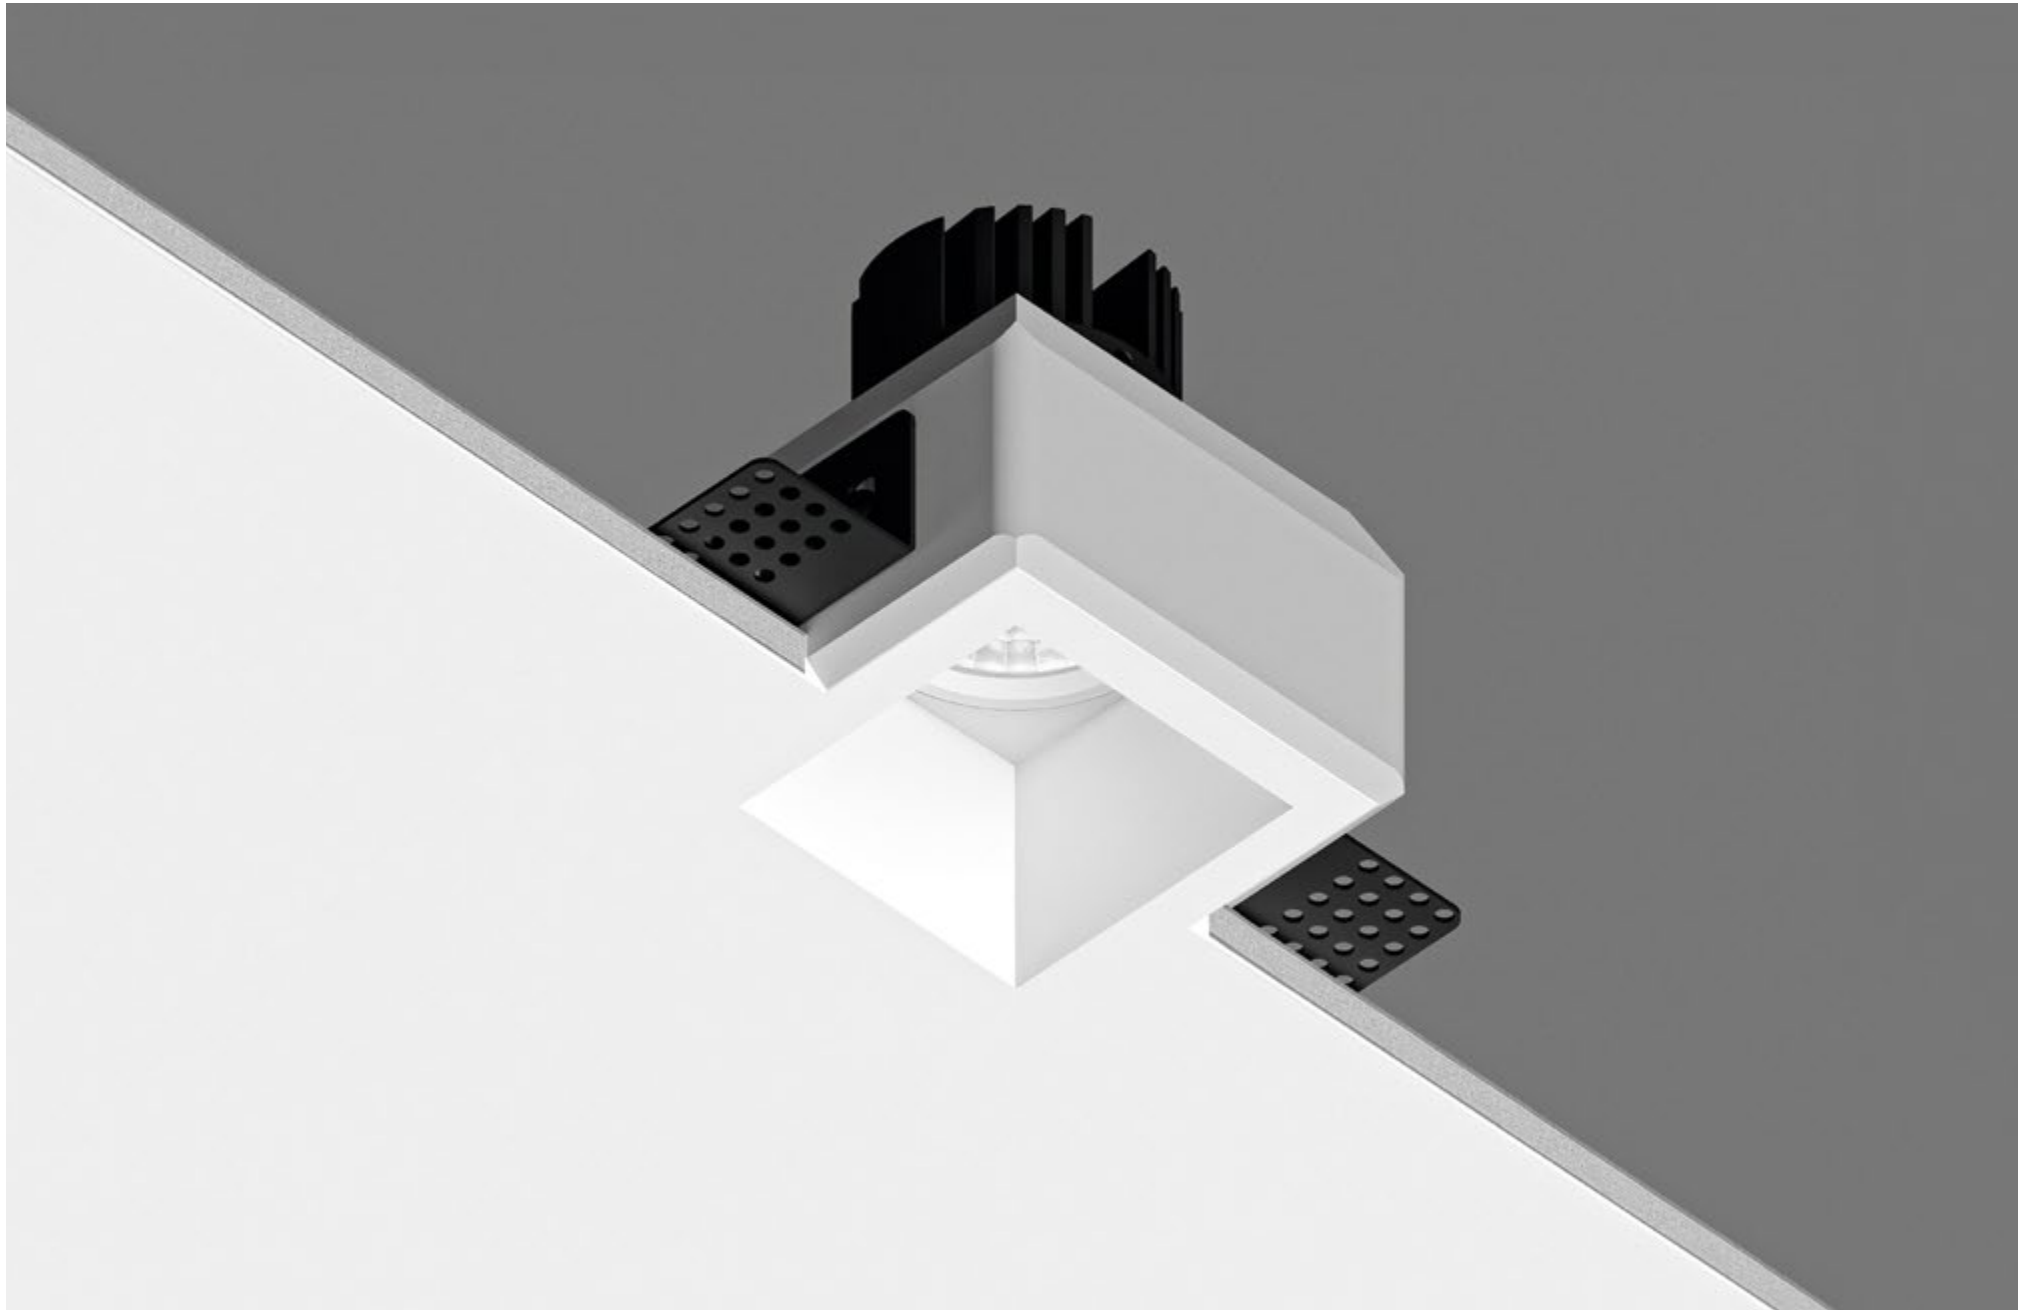

M24 GYPSUM RND 5W

M24 GYPSUM RND 10W

M24 GYPSUM MODULE 5W

M24 GYPSUM MODULE 5W SURESPOT

M24 GYPSUM RND

POWER - 5W, 10W / OPTIC - SUPER SPOT, MEDIUM / CCT - 2200K, 2700K, 3000K, 3500K / CRI > 97 Ra (R9 > 90, R12 > 90) / COMFORT - UGR < 19 / IP44 / 220V (driver included) / CONTROL - DIM 220 / WARRANTY - 5 YEARS