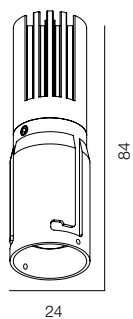

M24 GYPSUM MODULE 5W SURESPOT

M24 GYPSUM RND

POWER - 5W, 10W / OPTIC - SUPER SPOT, MEDIUM / CCT - 2200K, 2700K, 3000K, 3500K / CRI > 97 Ra (R9 > 90, R12 > 90) / COMFORT - UGR < 19 / IP44 / 220V (driver included) / CONTROL - DIM 220 / WARRANTY - 5 YEARS