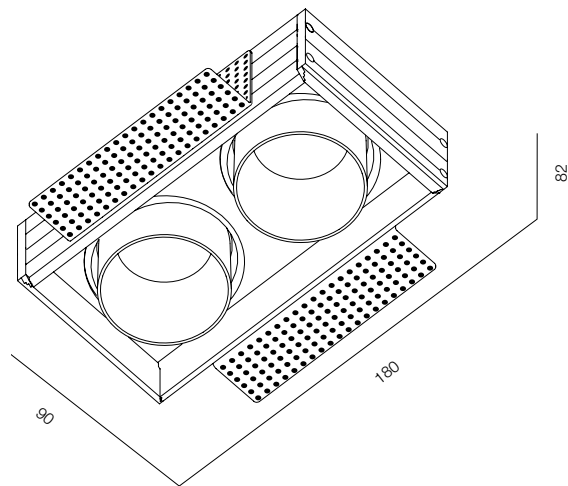

FOTON LOOK TRIM 2 24W