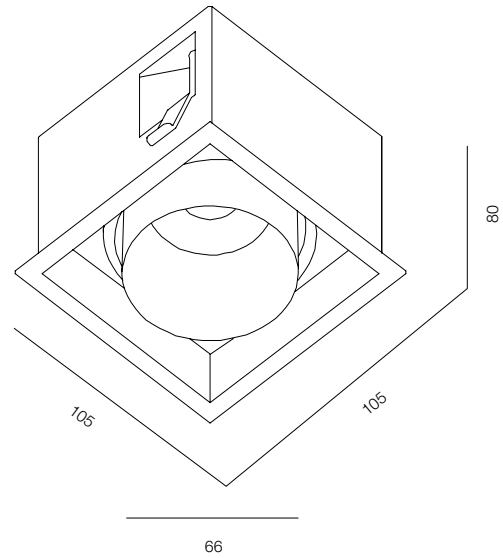

FOTON LOOK 12-20W

FOTON LOOK

POWER - 8W, 12W, 20W / OPTIC - MEDIUM, WIDE / CCT - 2700K, 3000K, 3000K (DTW), 4000K / CRI>97 Ra (R9>90, R12>90) / COMFORT - UGR <19 / IP44 / 220V (driver included) / CONTROL - NO DIM, DIM 220, DIM DALI / WARRANTY - 5 YEARS

FINISHES: PAINT (white, black) / 100% BRASS (gold)