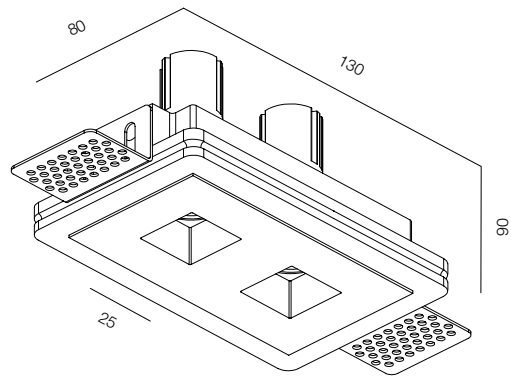

MAJOR NIMB T 80W

MAJOR NIMB

POWER - 80W / FLOOD / CCT - 3000K / CRI>97 Ra (R9>90) / COMFORT - UGR <19 /
IP40 / 220V (driver included) / CONTROL - DIM DALI / WARRANTY - 5 YEARS

FINISHES: PAINT (white)

M24 GYPSUM SQR 5W