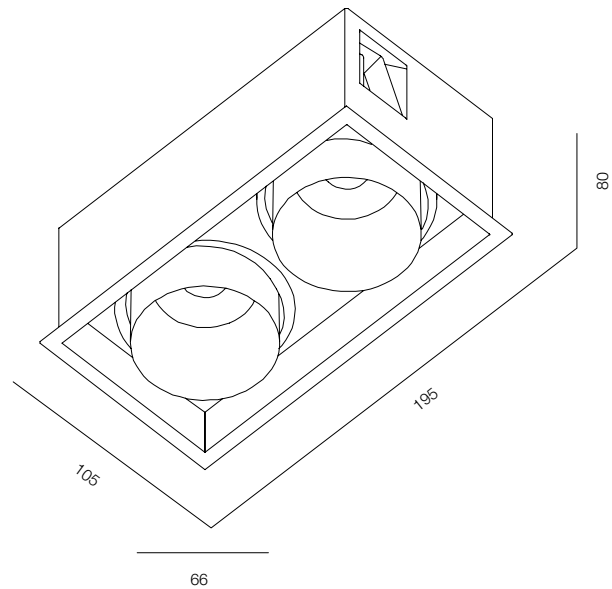

FOTON LOOK 2 24-40W

FOTON LOOK 2

POWER - 16W, 24W, 40W / OPTIC - MEDIUM, WIDE / CCT - 2700K, 3000K, 3000K (DTW), 4000K / CRI>97 Ra (R9>90, R12>90) / COMFORT - UGR <19 / IP44 / 220V (driver included) / CONTROL - NO DIM, DIM 220, DIM DALI / WARRANTY - 5 YEARS

FINISHES: PAINT (white, black) / 100% BRASS (gold)