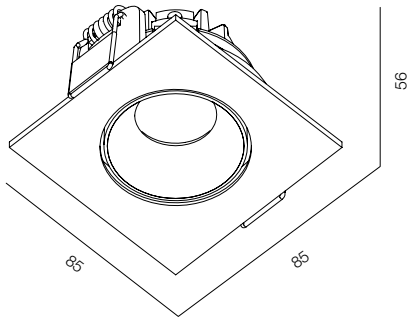

FOTON NERO 8W