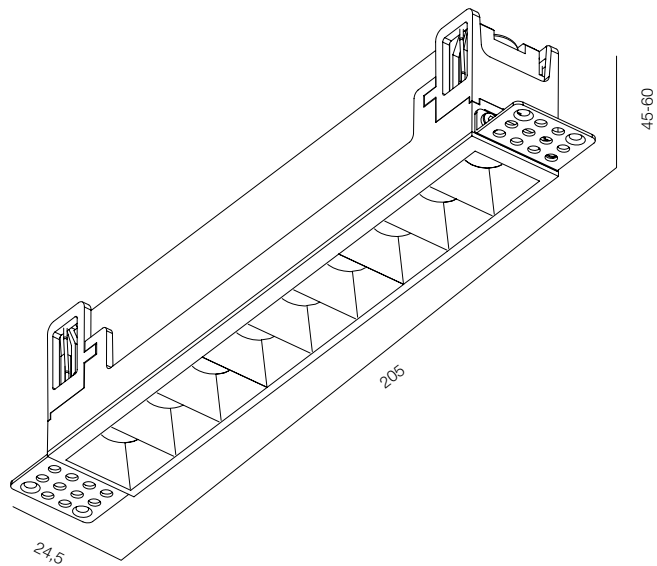

3M LINE SPOT T 14W