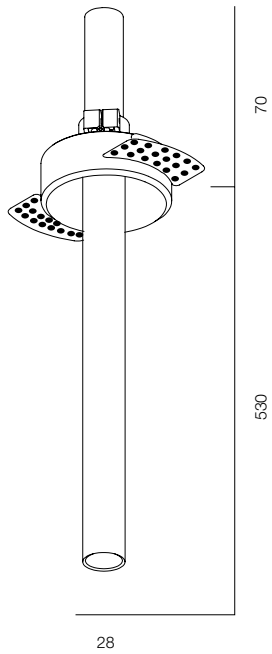

LOCUS FLEX 48

LOCUS FLEX

POWER - 12W / OPTIC - WIDE / CCT - 3000K / CRI>97 Ra (R9>90) / COMFORT - UGR <19 / IP40 / 220V (driver included) / CONTROL - DIM DALI / WARRANTY - 5 YEARS

FINISHES: PAINT (white, black)