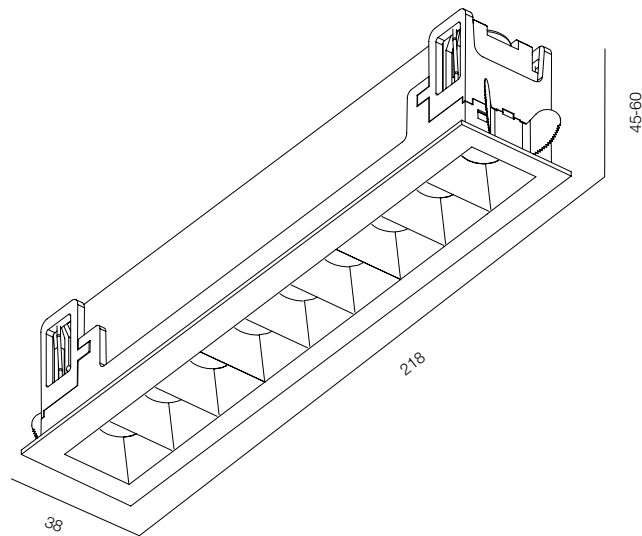

3M LINE SPOT R 14W

3M LINE SPOT

POWER - 14W / OPTIC - SPOT / CCT - 3000K / CRI>97 Ra (R9>90) / COMFORT - UGR <19 / IP40 / 220V (driver included) / CONTROL - DIM 220 / WARRANTY - 5 YEARS

FINISHES: PAINT (white, black)