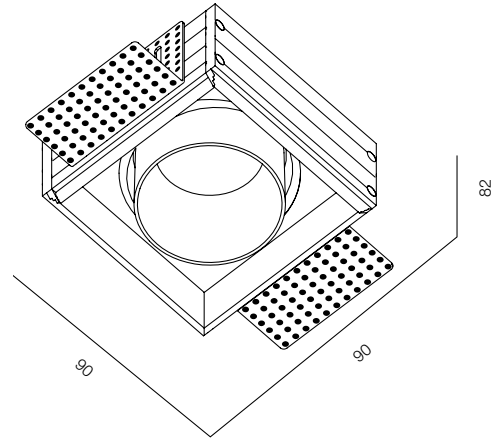

FOTON LOOK TRIM 12W