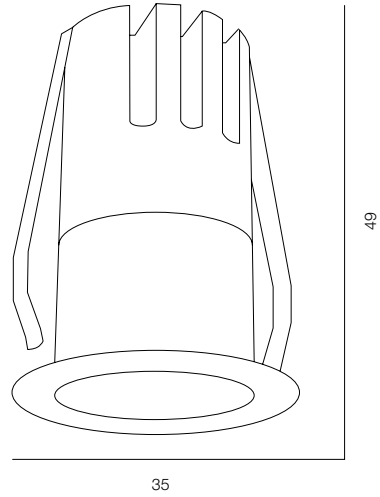

PUNTO R 4W

PUNTO

POWER - 3W, 4W / OPTIC - SPOT / CCT - 3000K / CRI>97 Ra (R9>90) / COMFORT - UGR <19 / IP40 / 220V (driver included) / CONTROL - DIM DALI / WARRANTY - 5 YEARS

FINISHES: PAINT (white, black)