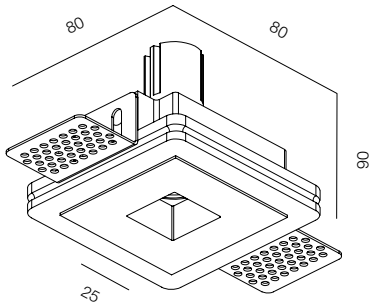

MAJOR NIMB T 80W

MAJOR NIMB

POWER - 80W / FLOOD / CCT - 3000K / CRI>97 Ra (R9>90) / COMFORT - UGR <19 /
IP40 / 220V (driver included) / CONTROL - DIM DALI / WARRANTY - 5 YEARS

FINISHES: PAINT (white)

M24 GYPSUM SQR 5W