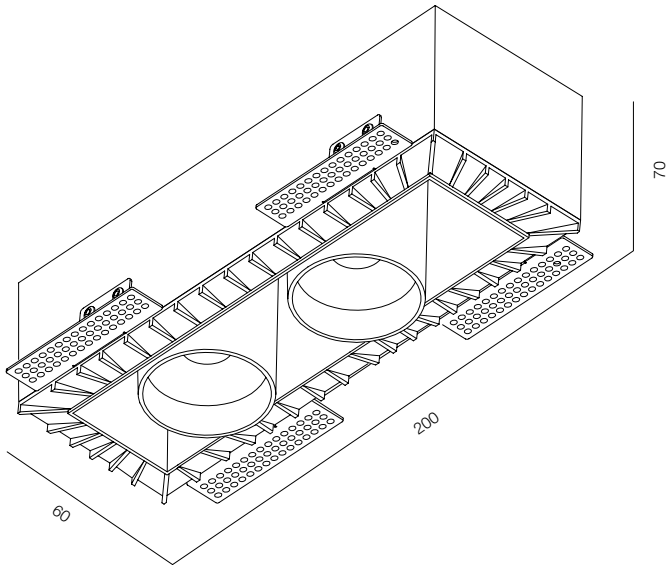

LOCUS BOX LINE DUO