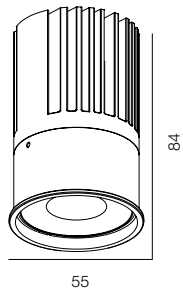

M50 GYPSUM MODULE 15W

M50 GYPSUM RND STEP

POWER - 10W, 15W / OPTIC - SUPER SPOT, MEDIUM / CCT - 2700K, 3000K, 3000K (DTW), 3500K, 4000K, 4000K (TW) / CRI>97 Ra (R9>90, R12>90) / COMFORT - UGR <19 / IP44 / 220V (driver included) / CONTROL - NO DIM, DIM DALI / WARRANTY - 5 YEARS