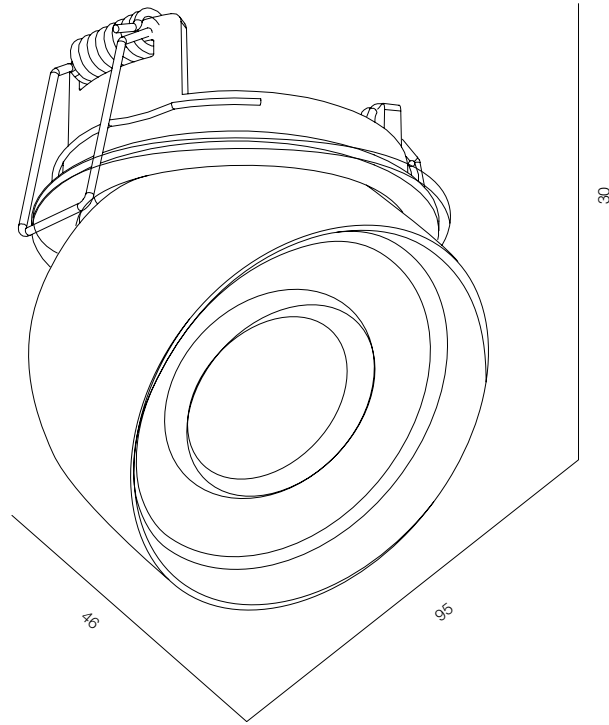

OREO OLA RT95

OREO RT OLA

POWER - 12W, 20W / OPTIC - WIDE / CCT - 3000K (DTW) / CRI>97 Ra (R9>90) / COMFORT - UGR <19 / IP40 / 220V (driver included) / CONTROL - DIM DALI / WARRANTY - 5 YEARS

FINISHES: PAINT (white, black) / TITAN (gold)