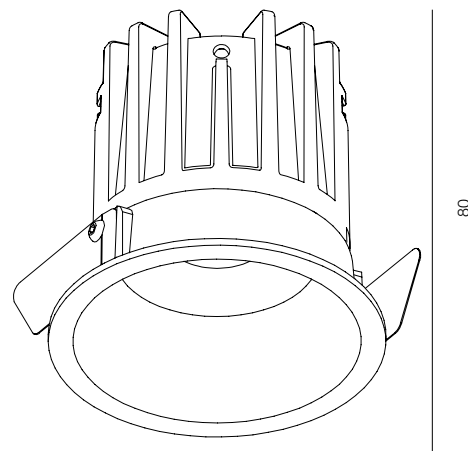

80

82

FOTON LOFT 20W

FOTON LOFT

POWER - 8W, 12W, 20W / OPTIC - MEDIUM, WIDE / CCT - 2700K, 3000K, 3000K (DTW), 4000K / CRI>97 Ra (R9>90, R12>90) / COMFORT - UGR <19 / IP44 / 220V (driver included) / CONTROL - NO DIM, DIM 220, DIM DALI / WARRANTY - 5 YEARS

FINISHES: PAINT (white, black) / 100% BRASS (gold, black, pink, platinum)