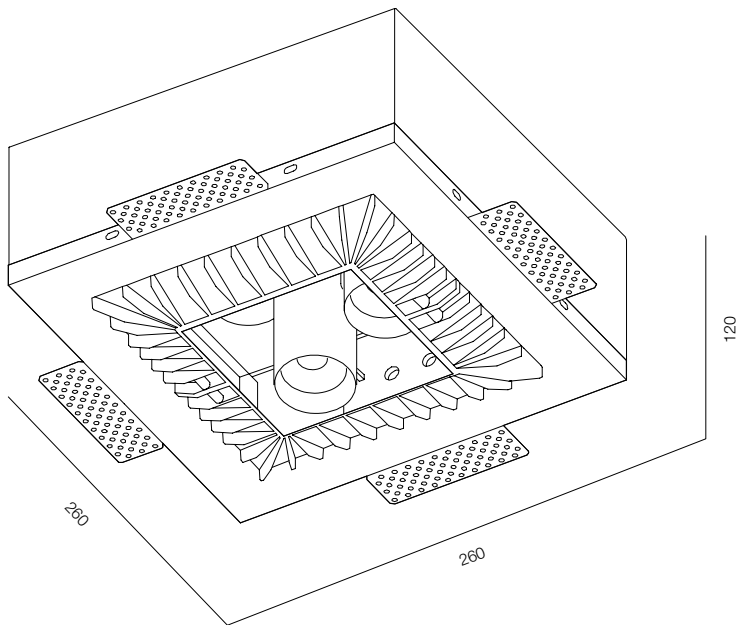

LOCUS TUNNEL SQR 3M 21W

LOCUS TUNNEL SQR 3M

POWER - 21W / OPTIC - SPOT / CCT - 3000K / CRI>97 Ra (R9>90) / COMFORT - UGR <19 / IP40 / 220V (driver included) / CONTROL - DIM 220 / WARRANTY - 5 YEARS

FINISHES: PAINT (black)