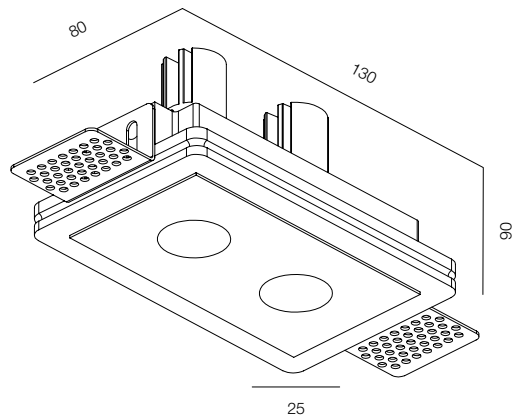

M24 GYPSUM RND 10W

M24 GYPSUM MODULE 5W

M24 GYPSUM RND

POWER - 5W, 10W / OPTIC - SUPER SPOT, MEDIUM / CCT - 2200K, 2700K, 3000K, 3500K / CRI > 97 Ra (R9 > 90, R12 > 90) / COMFORT - UGR < 19 / IP44 / 220V (driver included) / CONTROL - DIM 220 / WARRANTY - 5 YEARS