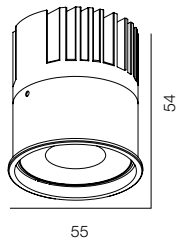

M50 GYPSUM MODULE 10W