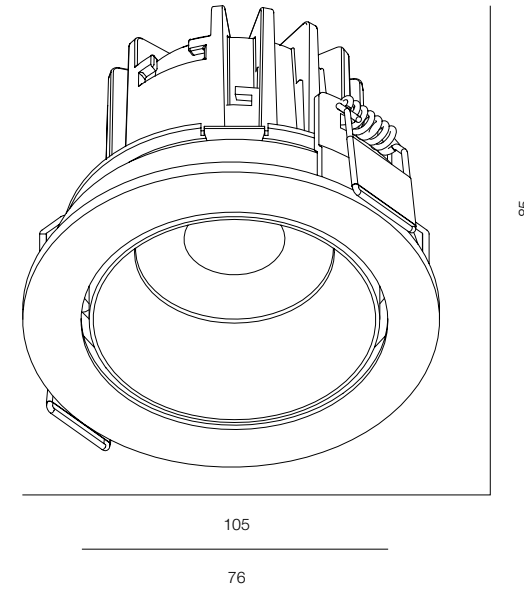

FOTON GIRA 20W

FOTON GIRA

POWER - 8W, 12W, 20W / OPTIC - MEDIUM, WIDE / CCT - 2700K, 3000K, 3000K (DTW), 4000K / CRI>97 Ra (R9>90, R12>90) / COMFORT - UGR <19 / IP44 / 220V (driver included) / CONTROL - NO DIM, DIM 220, DIM DALI / WARRANTY - 5 YEARS

FINISHES: PAINT (white, black)