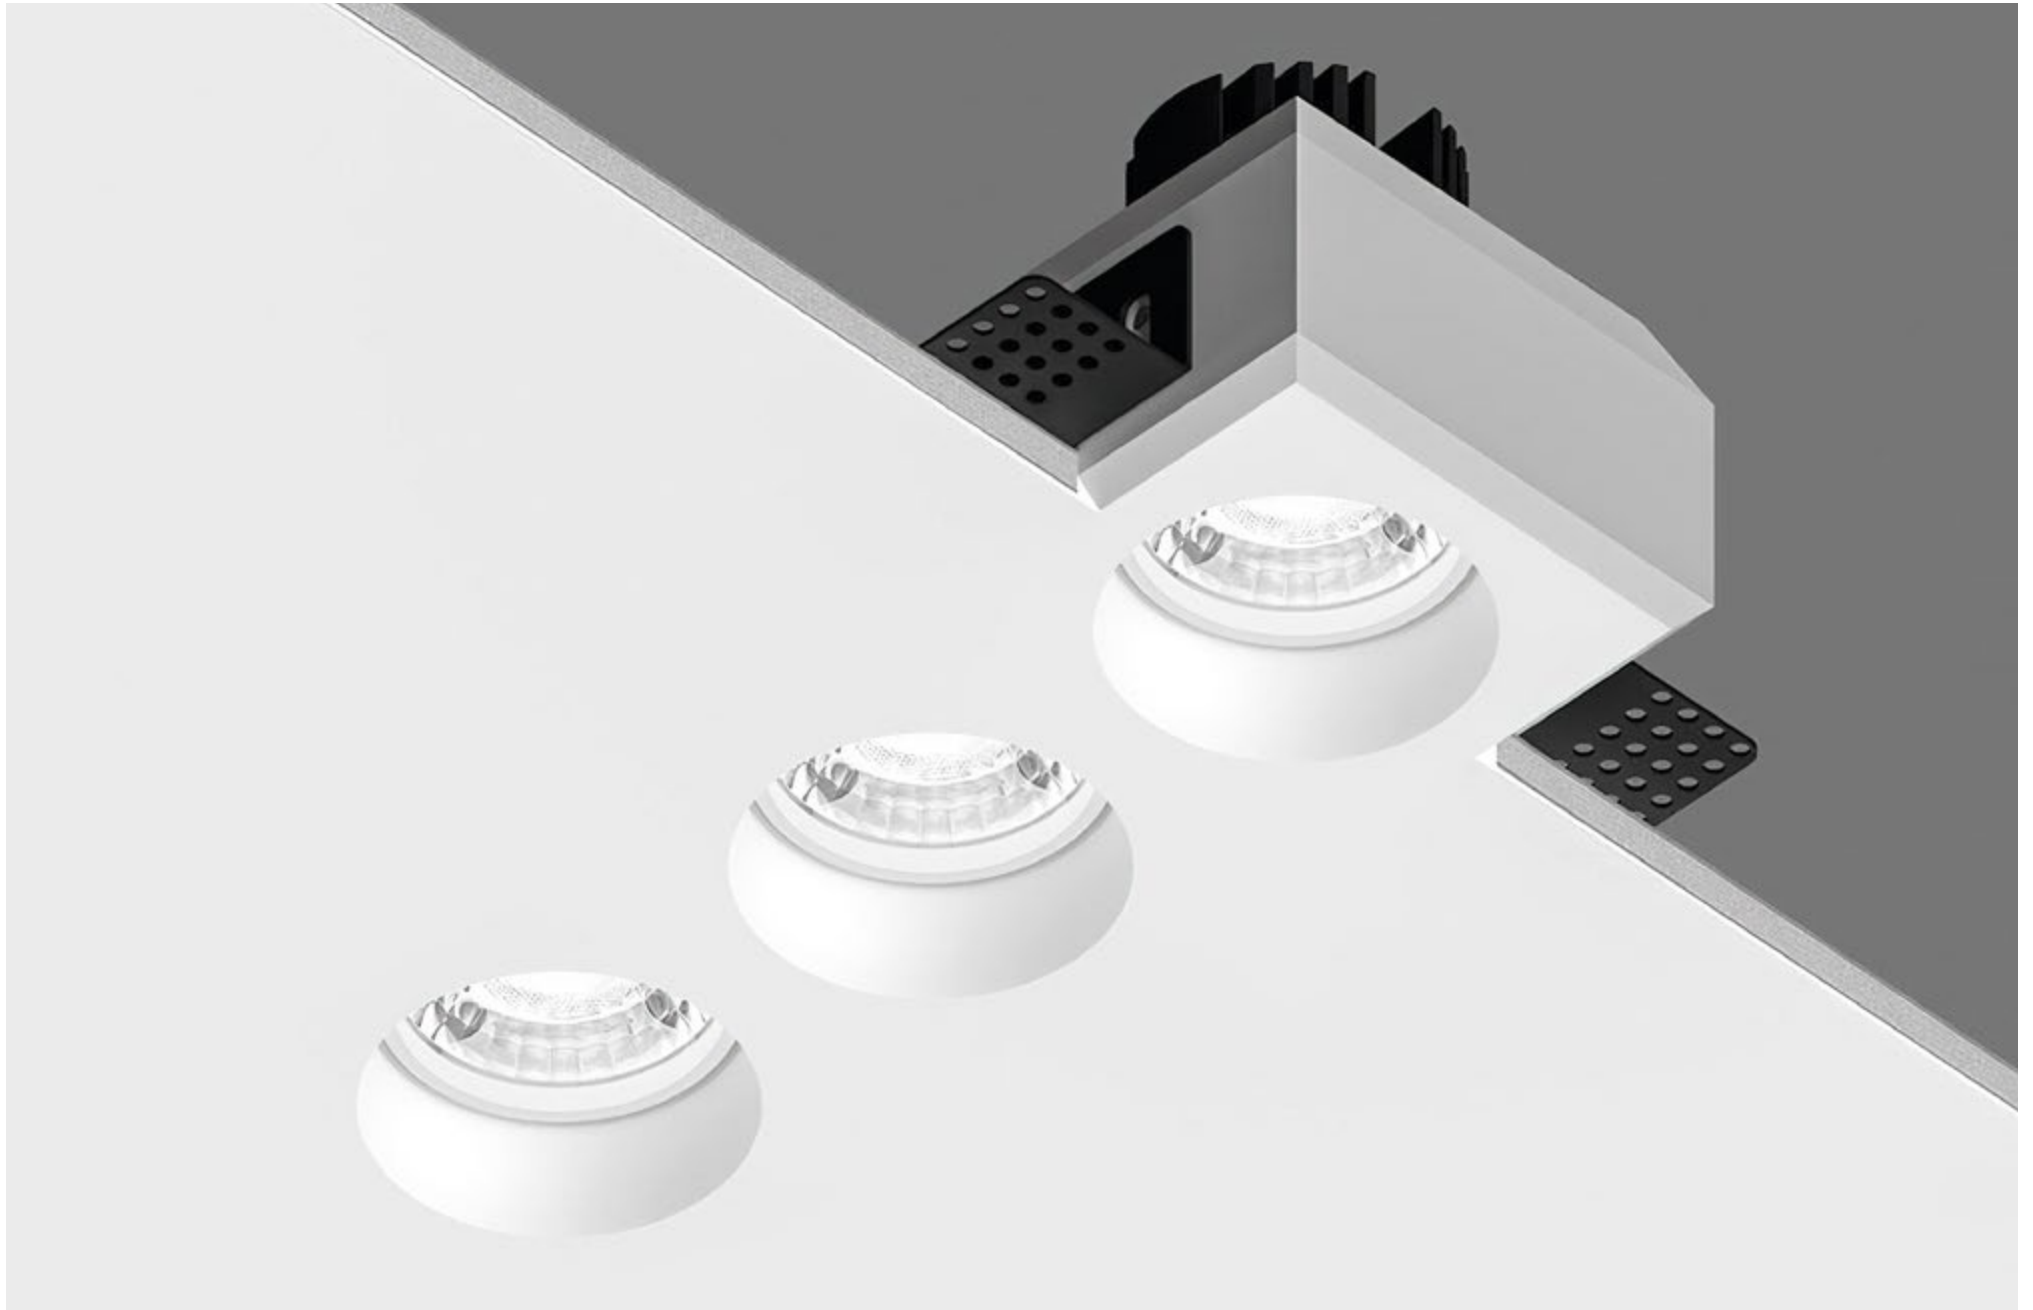

M50 GYPSUM RND DUO 20-30W

M50 GYPSUM MODULE 10W

M50 GYPSUM MODULE 15W

M50 GYPSUM RND DUO

POWER - 20W, 30W / OPTIC - SUPER SPOT, MEDIUM / CCT - 2700K, 3000K, 3000K (DTW), 3500K, 4000K, 4000K (TW) / CRI>97 Ra (R9>90, R12>90) / COMFORT - UGR <19 / IP44 / 220V (driver included) / CONTROL - NO DIM, DIM DALI / WARRANTY - 5 YEARS