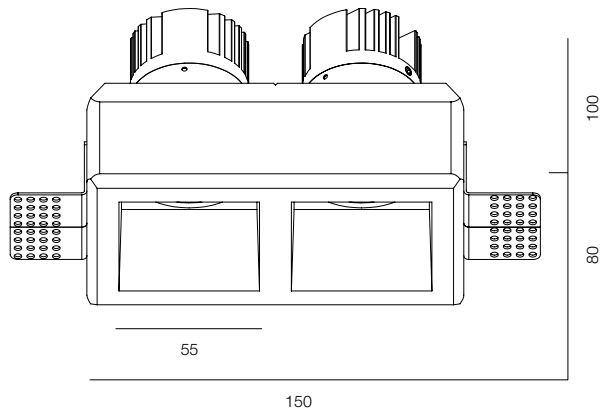

M50 GYPSUM SQR 10-15W

M50 GYPSUM MODULE 10W

M50 GYPSUM MODULE 15W

M50 GYPSUM SQR

POWER - 10W, 15W / OPTIC - SUPER SPOT, MEDIUM / CCT - 2700K, 3000K, 3000K (DTW), 3500K, 4000K, 4000K (TW) / CRI>97 Ra (R9>90, R12>90) / COMFORT - UGR <19 / IP44 / 220V (driver included) / CONTROL - NO DIM, DIM DALI / WARRANTY - 5 YEARS