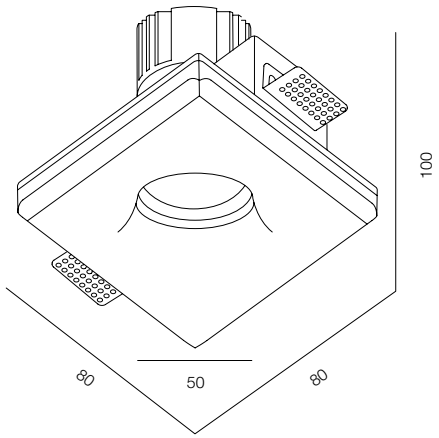

M50 GYPSUM RND TRIO 30-45W

M50 GYPSUM MODULE 10W

M50 GYPSUM MODULE 15W

M50 GYPSUM RND TRIO

POWER - 30W, 45W / OPTIC - SUPER SPOT, MEDIUM / CCT - 2700K, 3000K, 3000K (DTW), 3500K, 4000K, 4000K (TW) / CRI>97 Ra (R9>90, R12>90) / COMFORT - UGR <19 / IP44 / 220V (driver included) / CONTROL - NO DIM, DIM DALI / WARRANTY - 5 YEARS