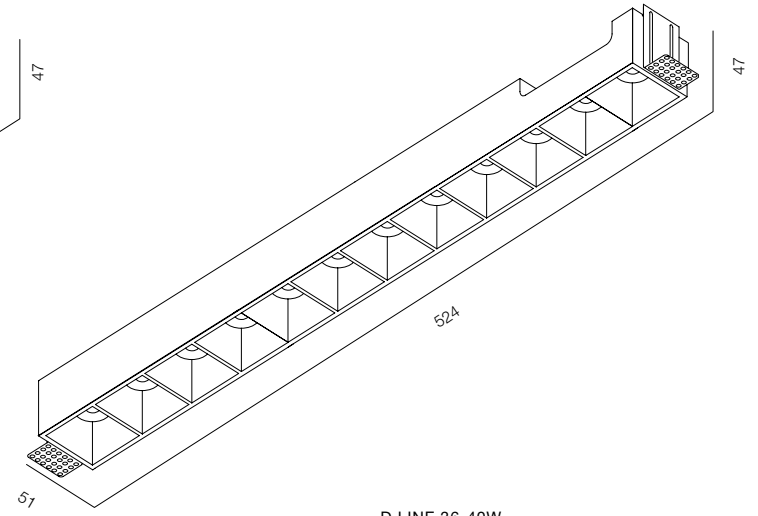

FINISHES: PAINT (white)

D LINE 9W

D LINE 16W

D LINE 30W

D LINE 36-40W

D LINE

POWER - 9W, 16W, 30W, 36W, 40W / OPTIC - SPOT / CCT - 3000K / CRI>97 Ra (R9>90) / COMFORT - UGR <19 / IP40 / 220V (driver included) / CONTROL - DIM 220, DIM DALI / WARRANTY - 5 YEARS