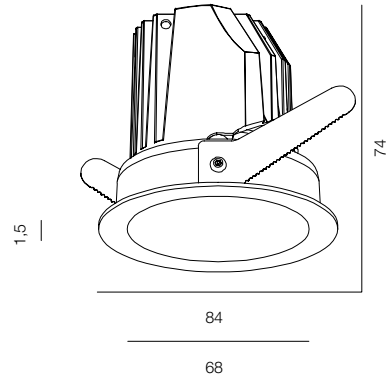

PHANTOM TURN LOFT 15W