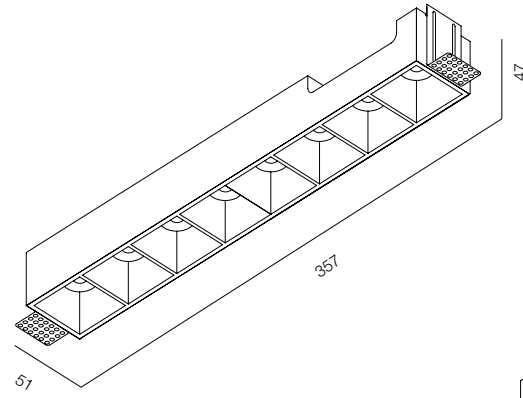

FINISHES: PAINT (white)

D LINE 9W

D LINE 16W

D LINE 30W

D LINE 36-40W

D LINE

POWER - 9W, 16W, 30W, 36W, 40W / OPTIC - SPOT / CCT - 3000K / CRI>97 Ra (R9>90) / COMFORT - UGR <19 / IP40 / 220V (driver included) / CONTROL - DIM 220, DIM DALI / WARRANTY - 5 YEARS