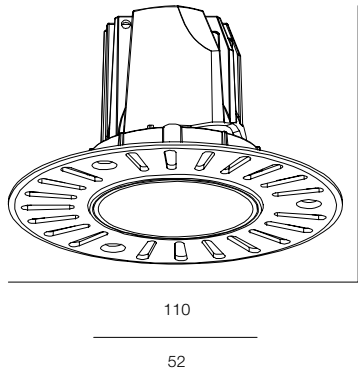

PHANTOM TURN HIDE 8W