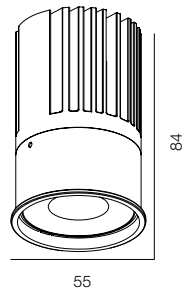

M50 GYPSUM MODULE 15W

M50 GYPSUM SQR TRIO

POWER - 30W, 45W / OPTIC - SUPER SPOT, MEDIUM / CCT - 2700K, 3000K, 3000K (DTW), 3500K, 4000K, 4000K (TW) / CRI>97 Ra (R9>90, R12>90) / COMFORT - UGR <19 / IP44 / 220V (driver included) / CONTROL - NO DIM, DIM DALI / WARRANTY - 5 YEARS