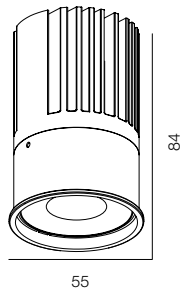

M50 GYPSUM MODULE 15W

M50 GYPSUM SQR

POWER - 10W, 15W / OPTIC - SUPER SPOT, MEDIUM / CCT - 2700K, 3000K, 3000K (DTW), 3500K, 4000K, 4000K (TW) / CRI>97 Ra (R9>90, R12>90) / COMFORT - UGR <19 / IP44 / 220V (driver included) / CONTROL - NO DIM, DIM DALI / WARRANTY - 5 YEARS