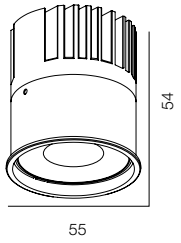

M50 GYPSUM MODULE 10W