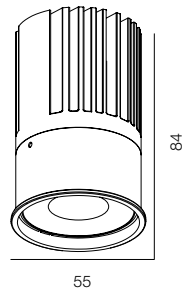

M50 GYPSUM MODULE 15W

M50 GYPSUM SQR DUO

POWER - 20W, 30W / OPTIC - SUPER SPOT, MEDIUM / CCT - 2700K, 3000K, 3000K (DTW), 3500K, 4000K, 4000K (TW) / CRI>97 Ra (R9>90, R12>90) / COMFORT - UGR <19 / IP44 / 220V (driver included) / CONTROL - NO DIM, DIM DALI / WARRANTY - 5 YEARS