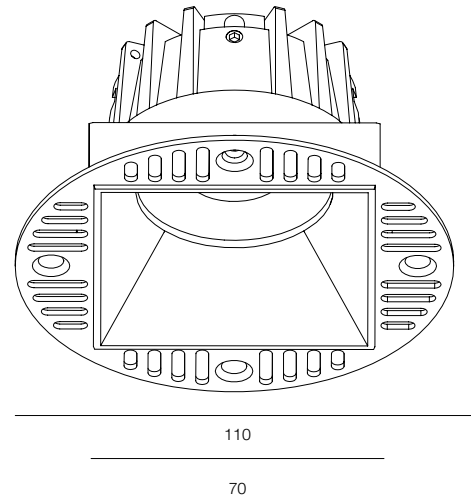

FOTON KUB TRIM 12W