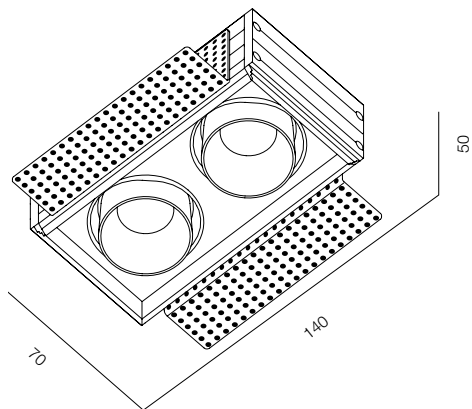

FOTON LOOK TRIM 2 16W