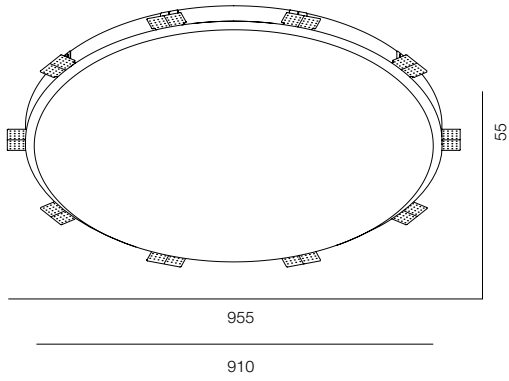

MAJOR T 100W