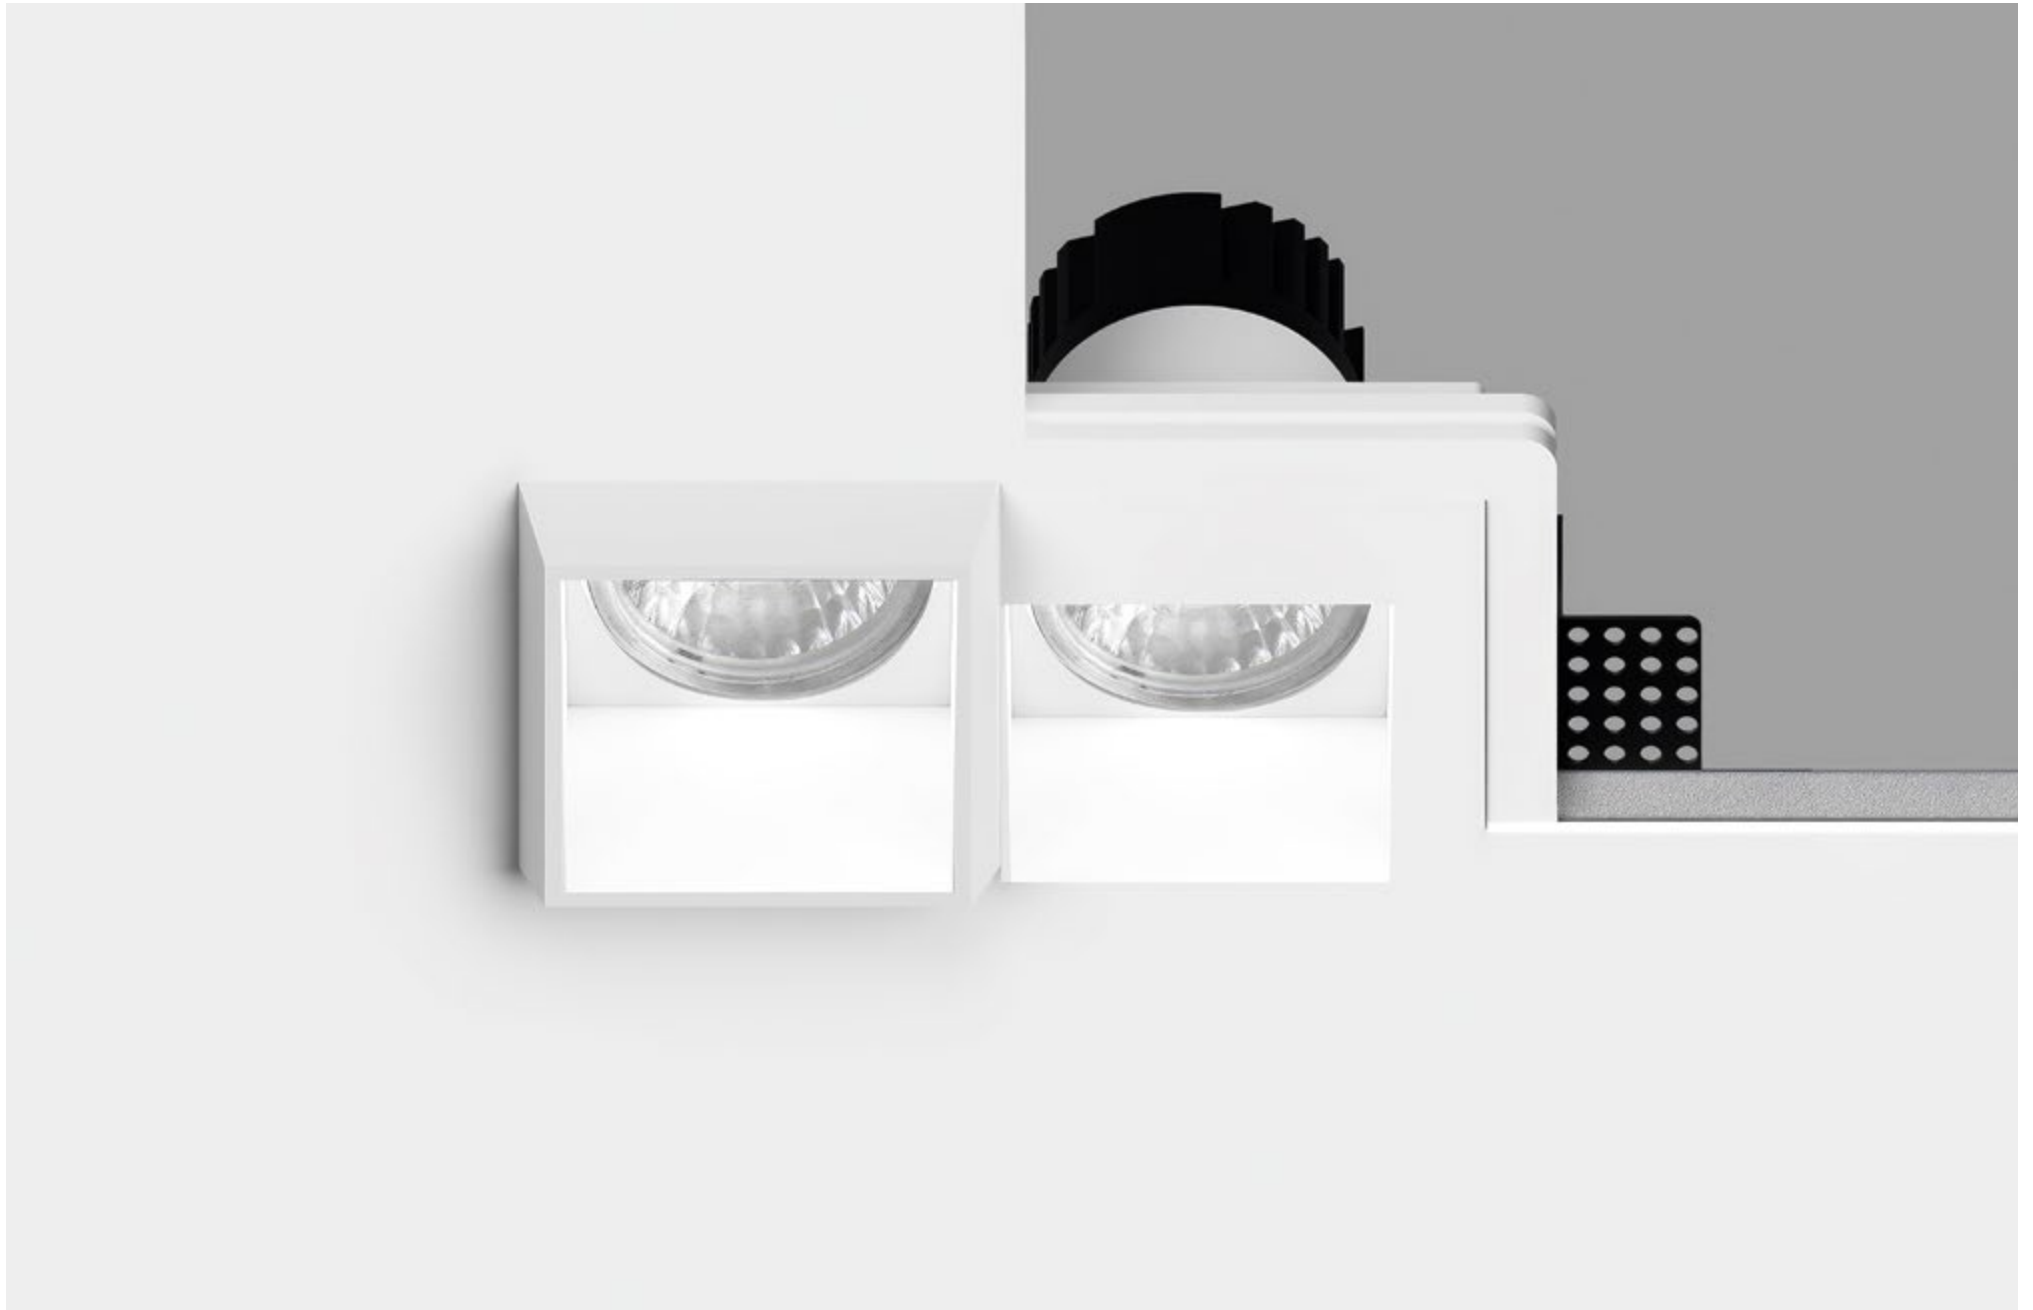

M50 GYPSUM RND STEP 10-15W

M50 GYPSUM MODULE 10W

M50 GYPSUM MODULE 15W

M50 GYPSUM RND STEP

POWER - 10W, 15W / OPTIC - SUPER SPOT, MEDIUM / CCT - 2700K, 3000K, 3000K (DTW), 3500K, 4000K, 4000K (TW) / CRI>97 Ra (R9>90, R12>90) / COMFORT - UGR <19 / IP44 / 220V (driver included) / CONTROL - NO DIM, DIM DALI / WARRANTY - 5 YEARS