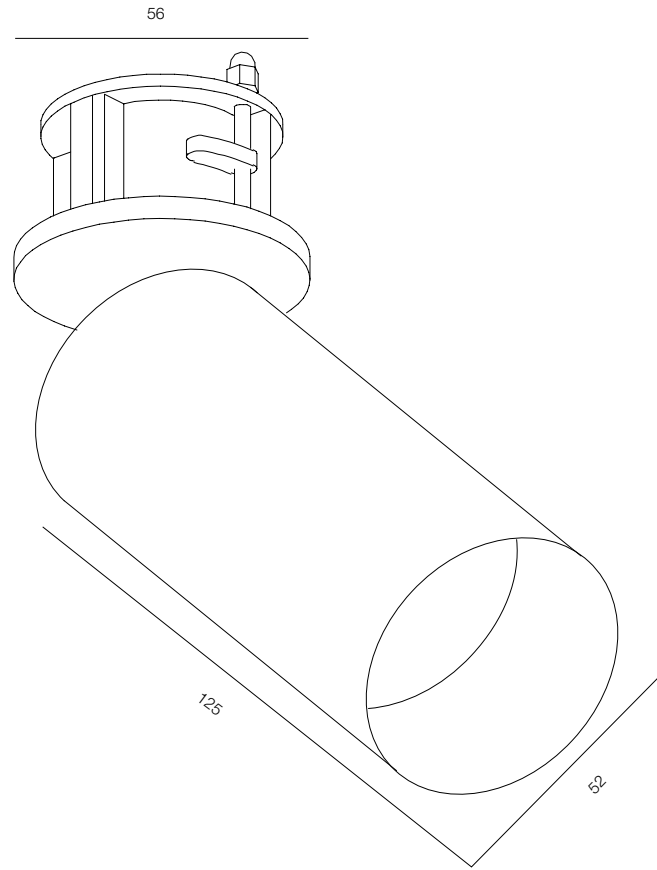

LOCUS RT52

LOCUS RT

POWER - 12W, 14W, 20W / OPTIC - MEDIUM, WIDE / CCT - 2700K, 3000K, 3000K (DTW), 4000K / CRI>97 Ra (R9>90, R12>90) / COMFORT - UGR <19 / IP40 / 220V (driver included) / CONTROL - NO DIM, DIM 220, DIM DALI / WARRANTY - 5 YEARS

FINISHES: PAINT (white, black) / TITAN (gold, black) / 100% BRASS (gold, black, platinum) / 100% COPPER