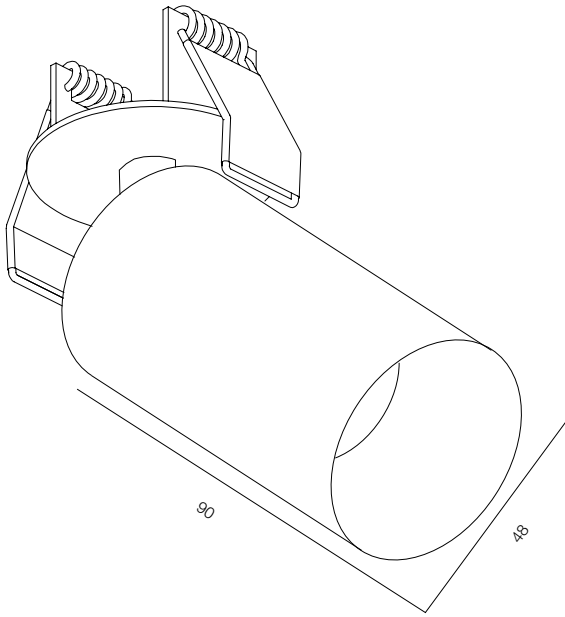

LOCUS RT48

LOCUS RT

POWER - 12W, 14W, 20W / OPTIC - MEDIUM, WIDE / CCT - 2700K, 3000K, 3000K (DTW), 4000K / CRI>97 Ra (R9>90, R12>90) / COMFORT - UGR <19 / IP40 / 220V (driver included) / CONTROL - NO DIM, DIM 220, DIM DALI / WARRANTY - 5 YEARS

FINISHES: PAINT (white, black) / TITAN (gold, black) / 100% BRASS (gold, black, platinum) / 100% COPPER