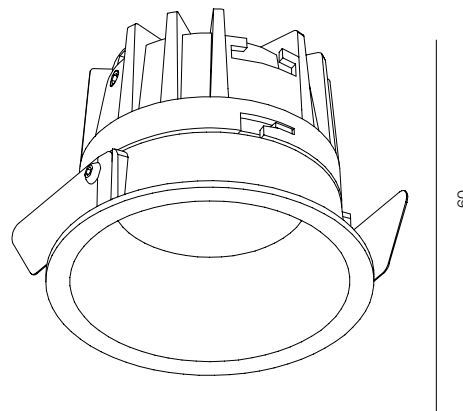

60

82

FOTON LOFT 12W