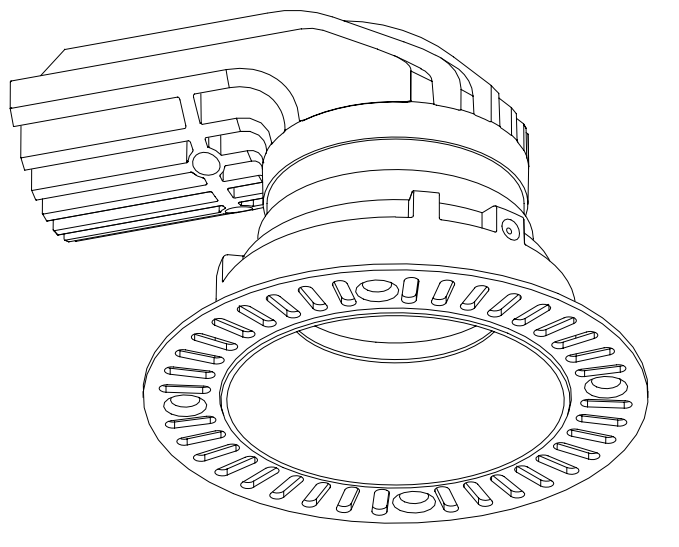

110

75

FOTON POINT M

FOTON POINT

POWER - 20W / OPTIC - MEDIUM / CCT - 2700K, 3000K, 3000K (DTW), 4000K / CRI>97 Ra (R9>90, R12>90) / COMFORT - UGR <19 / IP44 / 220V (driver included) / CONTROL - NO DIM, DIM 220, DIM DALI / WARRANTY - 5 YEARS

FINISHES: PAINT (white, black) / TITAN (gold) / 100% BRASS (gold, black, pink, platinum)