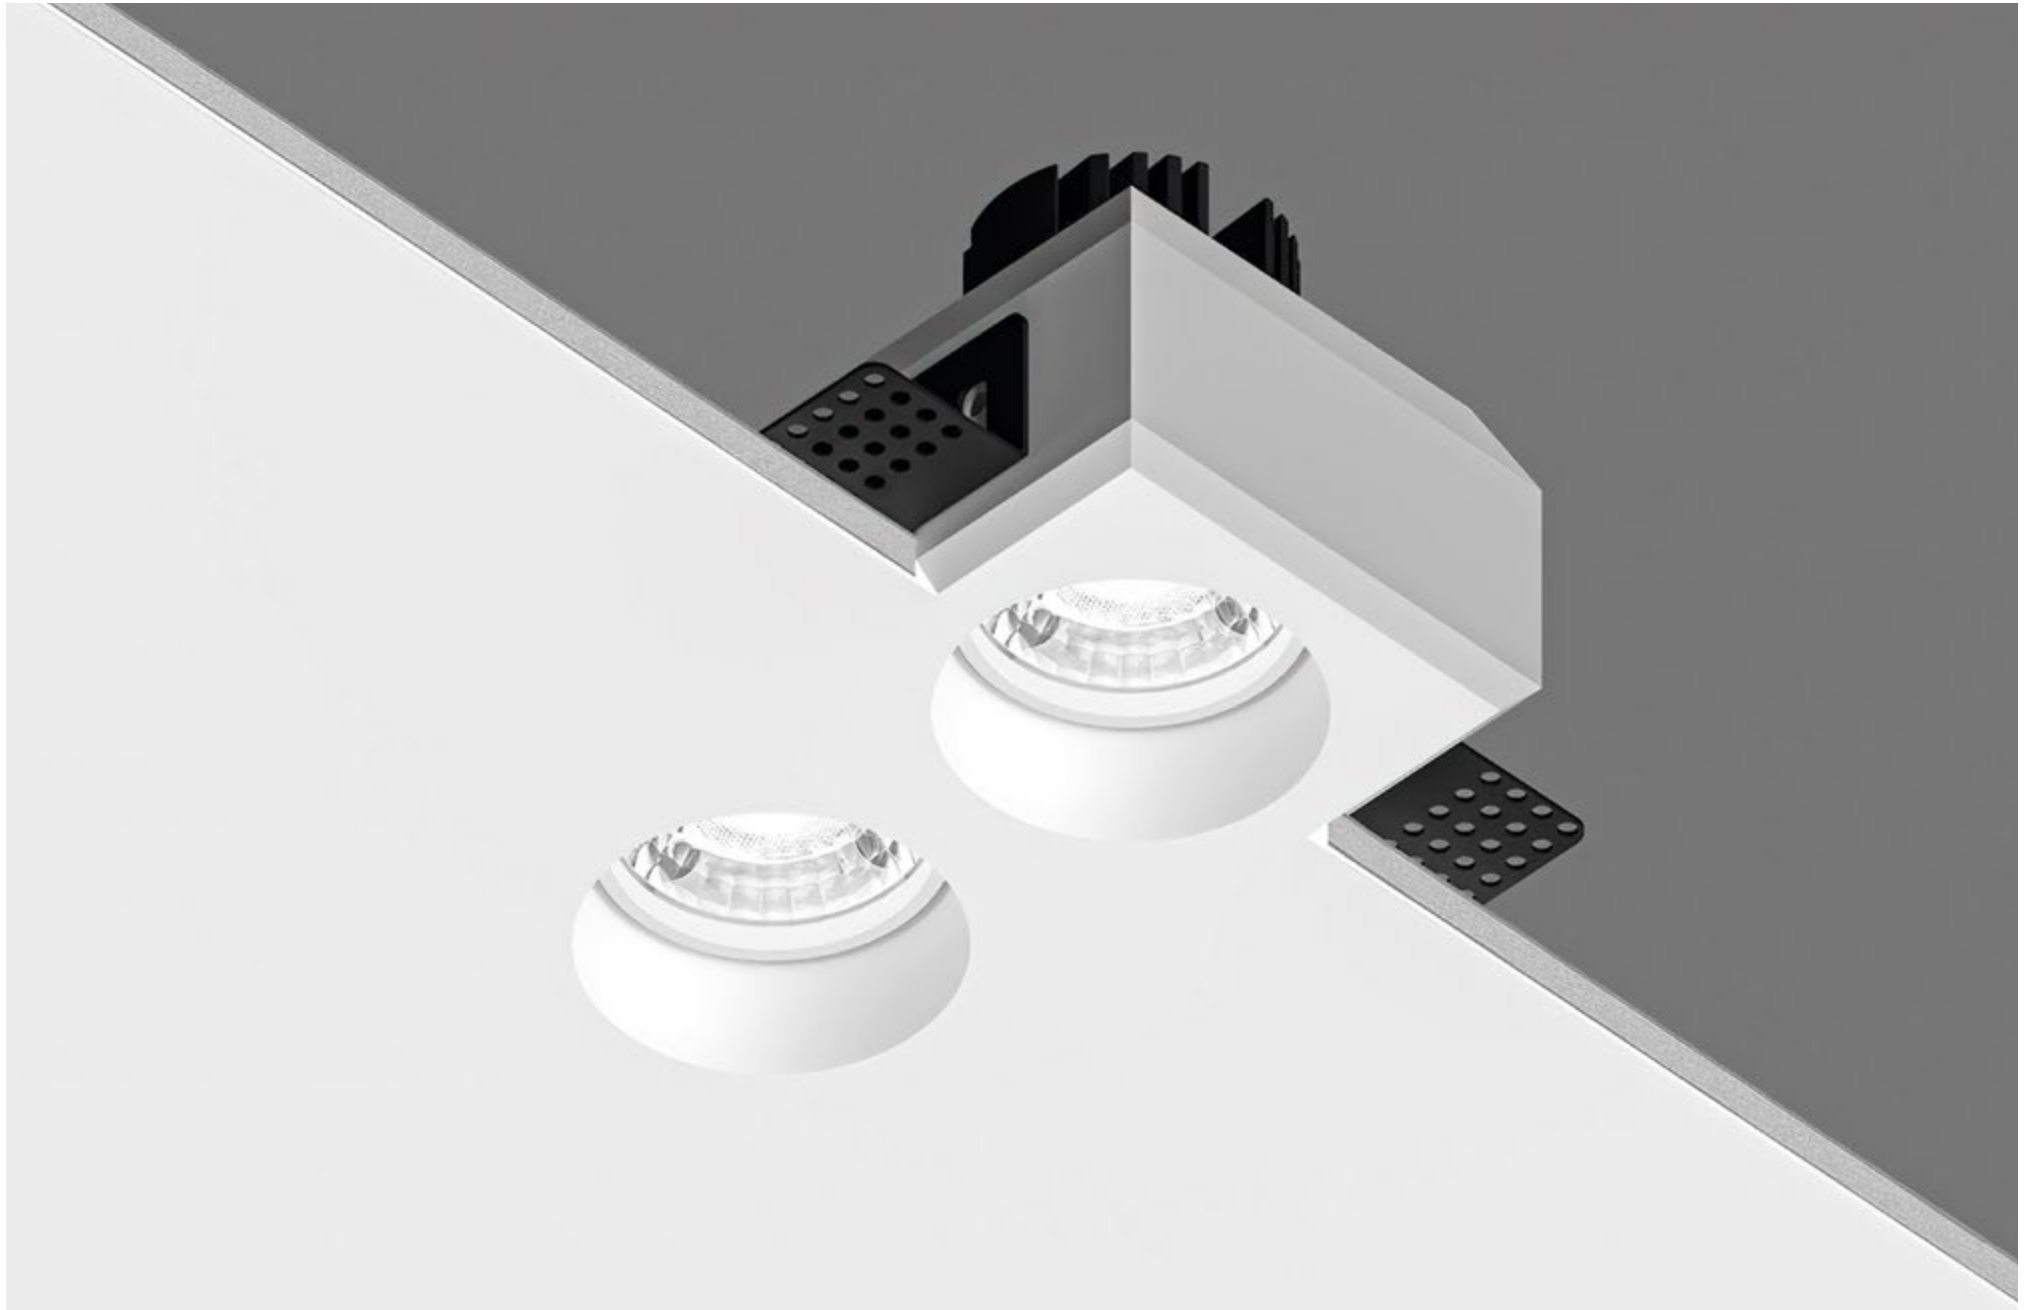

M50 GYPSUM RND 10-15W

M50 GYPSUM MODULE 10W

M50 GYPSUM MODULE 15W

M50 GYPSUM RND

POWER - 10W, 15W / OPTIC - SUPER SPOT, MEDIUM / CCT - 2700K, 3000K, 3000K (DTW), 3500K, 4000K, 4000K (TW) / CRI>97 Ra (R9>90, R12>90) / COMFORT - UGR <19 / IP44 / 220V (driver included) / CONTROL - NO DIM, DIM DALI / WARRANTY - 5 YEARS