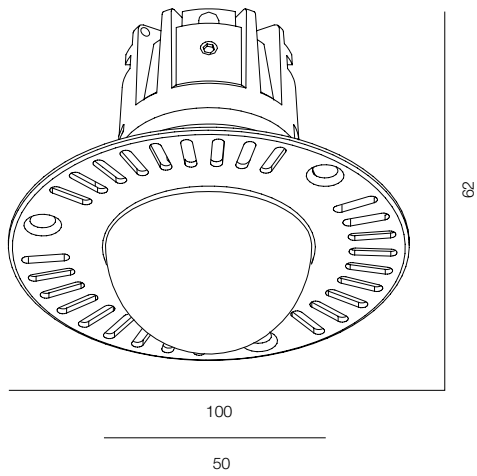

FOTON BUBBLE TRIM 8W