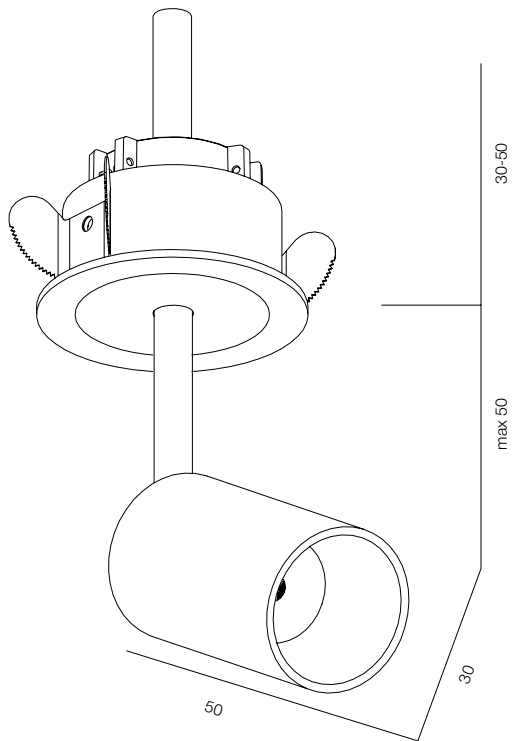

LOCUS XS R

LOCUS XS

POWER - 4W / OPTIC - SPOT / CCT - 3000K / CRI>97 Ra (R9>90) / COMFORT - UGR <19 /
IP40 / 220V (driver included) / CONTROL - NO DIM, DIM 220, DIM DALI / WARRANTY - 5 YEARS

FINISHES: PAINT (white, black) / 100% BRASS (gold)