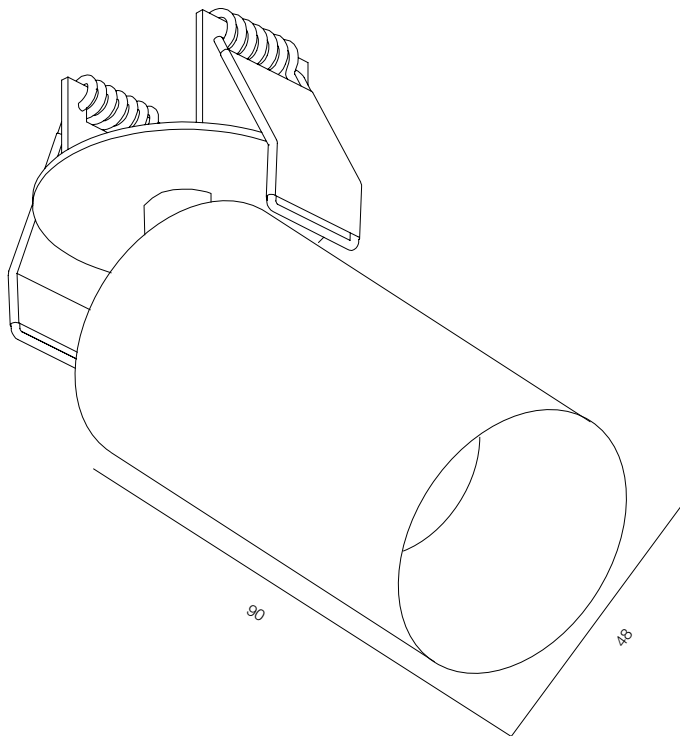

LOCUS RT48 FITO

LOCUS RT FITO

POWER - 12W / OPTIC - WIDE / CCT - FITO / COMFORT - UGR <19 /
IP40 / 220V (driver included) / CONTROL - DIM DALI / WARRANTY - 5 YEARS

FINISHES: PAINT (white, black) / 100% BRASS (gold, black) / 100% COPPER