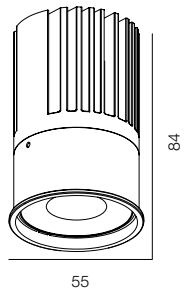

M50 GYPSUM MODULE 15W

M50 GYPSUM SQR DUO2

POWER - 20W, 30W / OPTIC - SUPER SPOT, MEDIUM / CCT - 2700K, 3000K, 3000K (DTW), 3500K, 4000K, 4000K (TW) / CRI>97 Ra (R9>90, R12>90) / COMFORT - UGR <19 / IP44 / 220V (driver included) / CONTROL - NO DIM, DIM DALI / WARRANTY - 5 YEARS