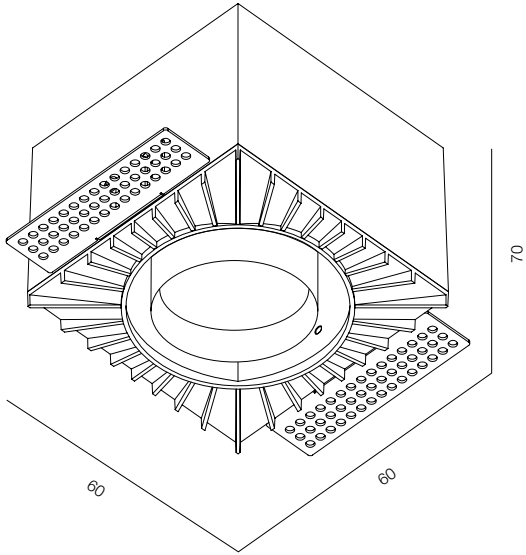

LOCUS BOX RND