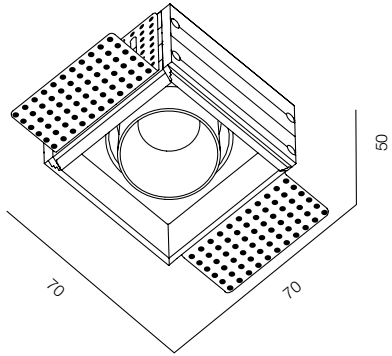

FOTON LOOK TRIM 8W