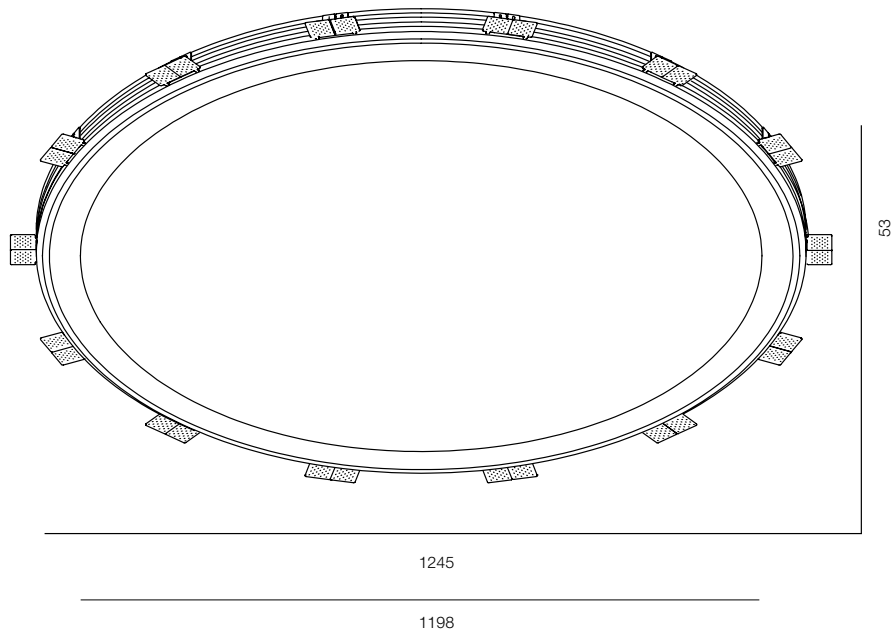

MAJOR NIMB T 80W

MAJOR NIMB

POWER - 80W / FLOOD / CCT - 3000K / CRI>97 Ra (R9>90) / COMFORT - UGR <19 /
IP40 / 220V (driver included) / CONTROL - DIM DALI / WARRANTY - 5 YEARS

FINISHES: PAINT (white)

M24 GYPSUM SQR 5W