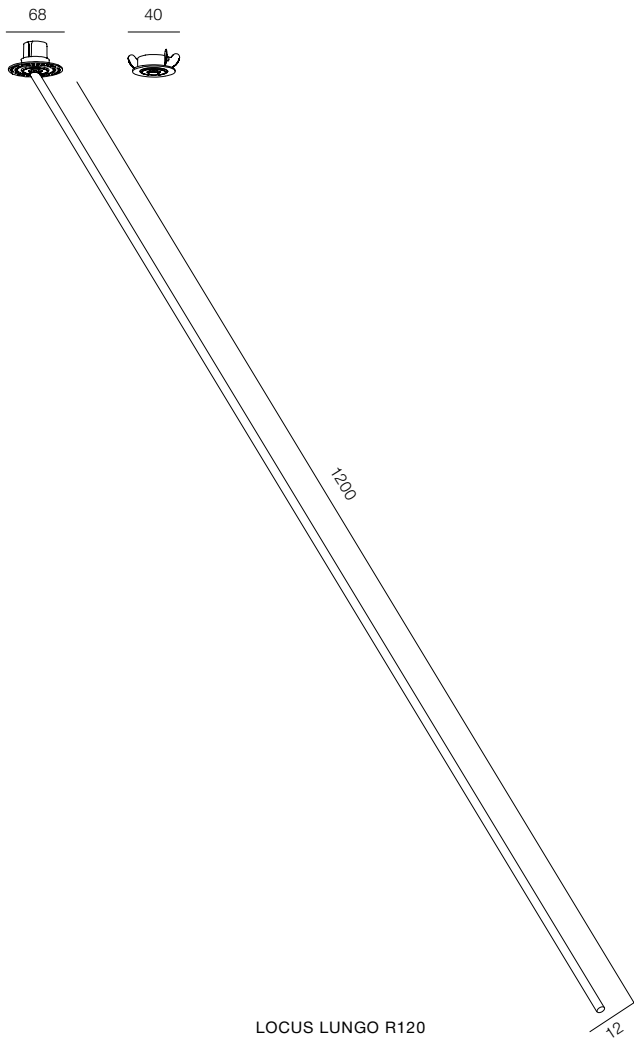

LOCUS XL 60

LOCUS XL 120

LOCUS XL

POWER - 8W / OPTIC - WIDE / CCT - 3000K / CRI>97 Ra (R9>90) / COMFORT - UGR <19 / IP40 / 220V (driver included) / CONTROL - DIM 220 / WARRANTY - 5 YEARS

FINISHES: PAINT (white, black) / TITAN (gold, black) / 100% BRASS (gold, black, pink, platinum)