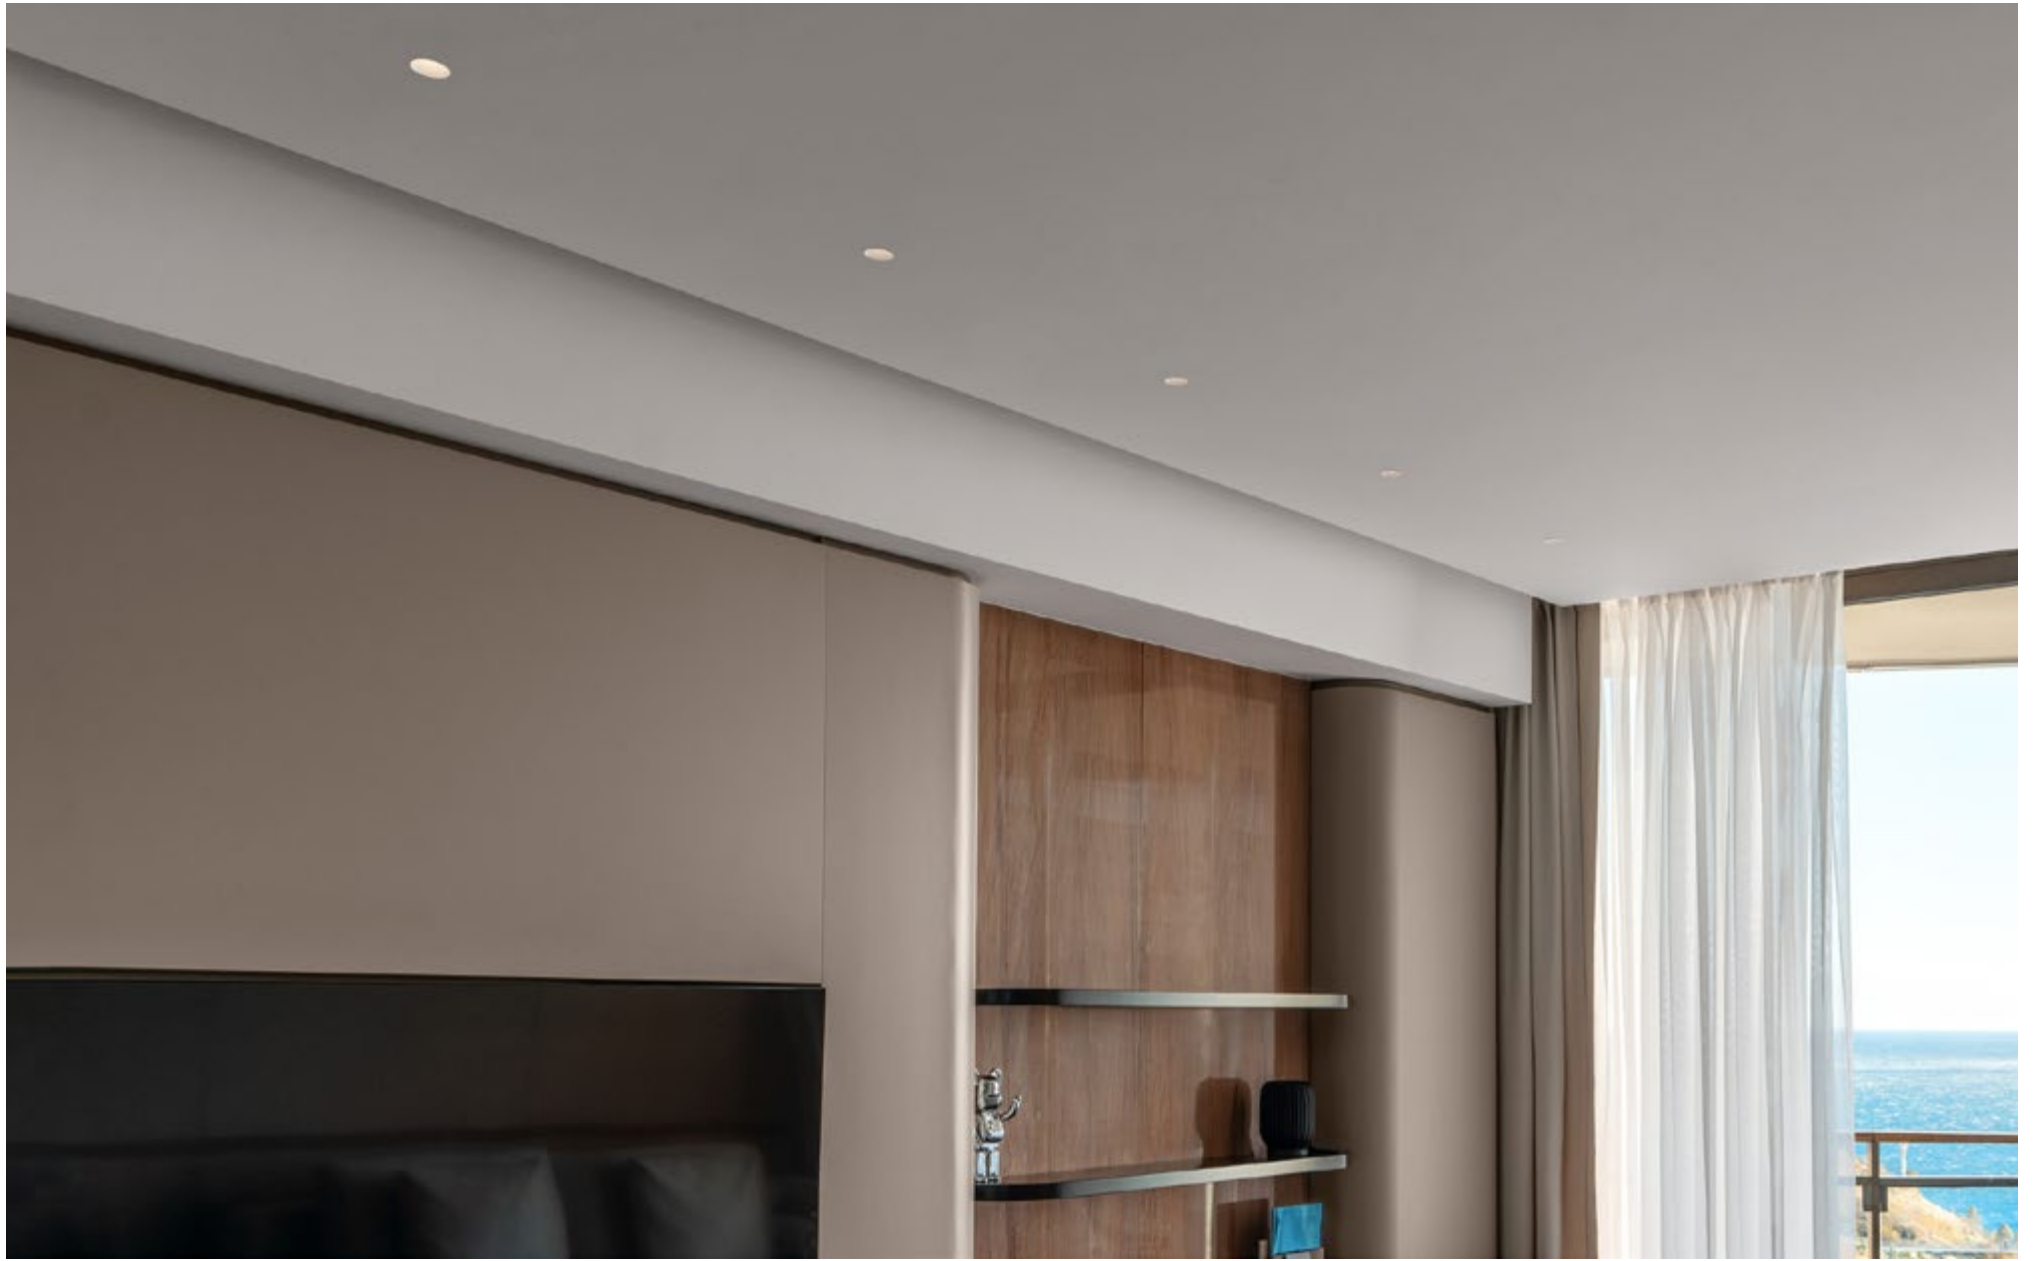

FINISHES: PAINT (black) / 100% BRASS (gold, black, pink, platinum)

XS TURN PAINT WHITE

Design by ANNA PEYKOVA / Hotel MRIYA RESORT (Crimea)

FOTON HIDE PAINT WHITE

Design by ANNA PEYKOVA / Hotel MRIYA RESORT (Crimea)