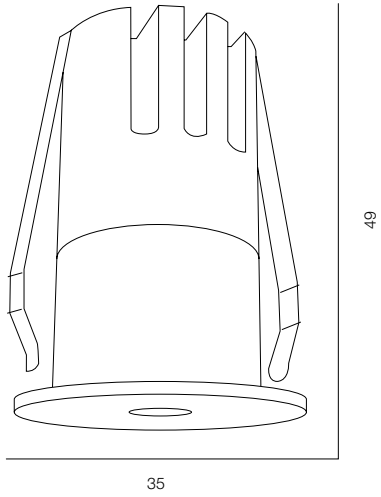

PUNTO R 3W

PUNTO R 4W

PUNTO

POWER - 3W, 4W / OPTIC - SPOT / CCT - 3000K / CRI>97 Ra (R9>90) / COMFORT - UGR <19 / IP40 / 220V (driver included) / CONTROL - DIM DALI / WARRANTY - 5 YEARS

FINISHES: PAINT (white, black)