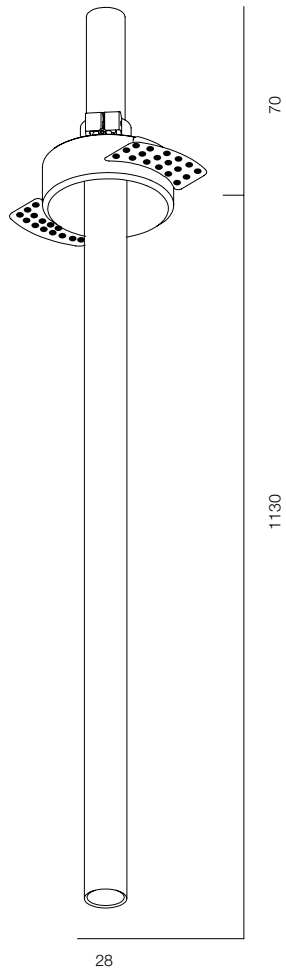

LOCUS XL 120

LOCUS XL

POWER - 8W / OPTIC - WIDE / CCT - 3000K / CRI>97 Ra (R9>90) / COMFORT - UGR <19 / IP40 / 220V (driver included) / CONTROL - DIM 220 / WARRANTY - 5 YEARS

FINISHES: PAINT (white, black) / TITAN (gold, black) / 100% BRASS (gold, black, pink, platinum)