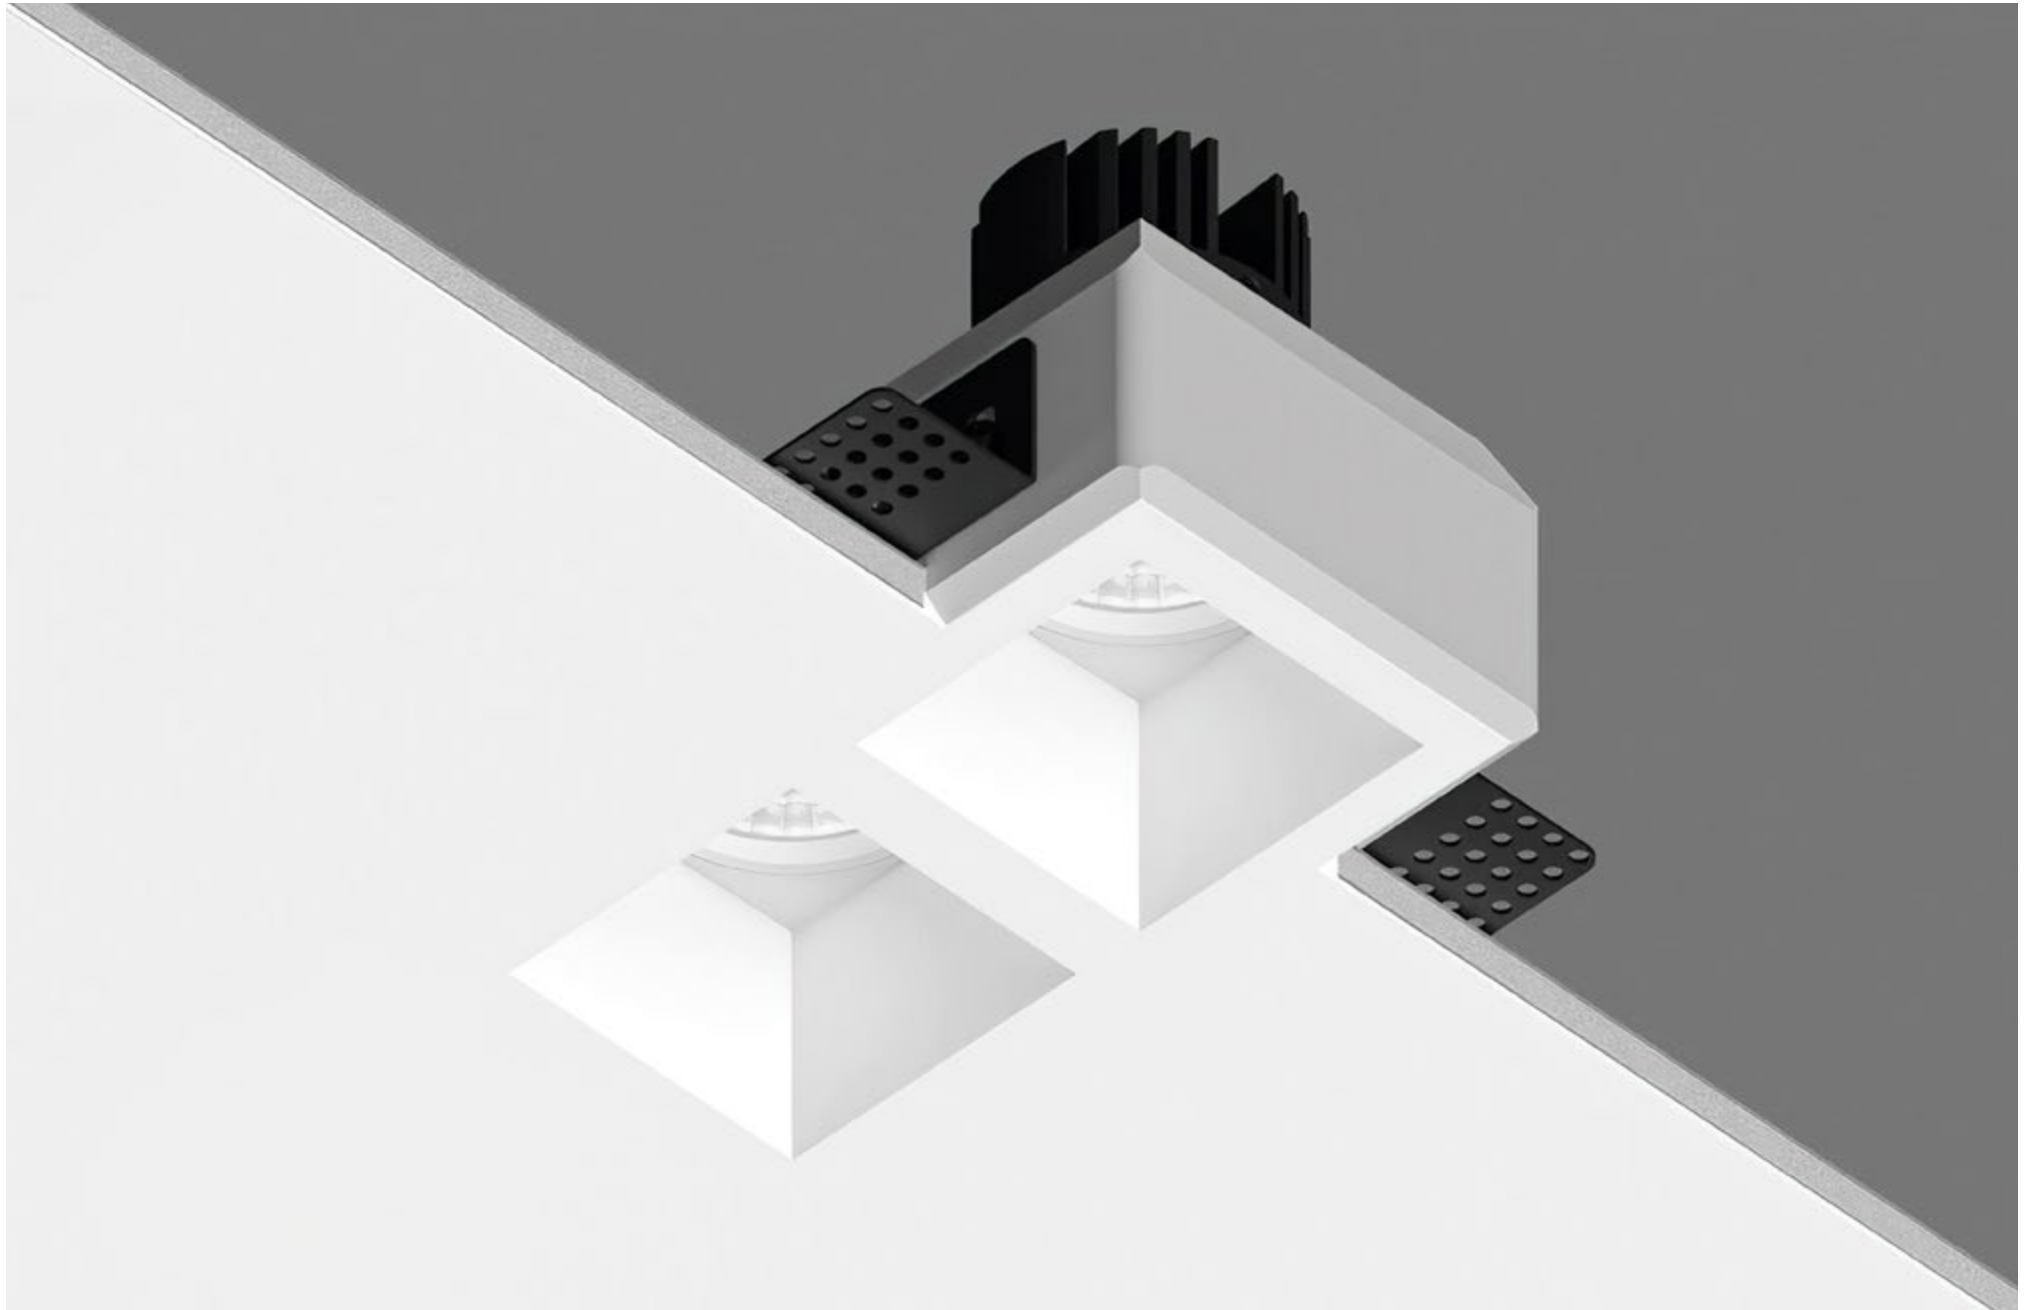

M50 GYPSUM SQR 10-15W

M50 GYPSUM MODULE 10W

M50 GYPSUM MODULE 15W

M50 GYPSUM SQR

POWER - 10W, 15W / OPTIC - SUPER SPOT, MEDIUM / CCT - 2700K, 3000K, 3000K (DTW), 3500K, 4000K, 4000K (TW) / CRI>97 Ra (R9>90, R12>90) / COMFORT - UGR <19 / IP44 / 220V (driver included) / CONTROL - NO DIM, DIM DALI / WARRANTY - 5 YEARS