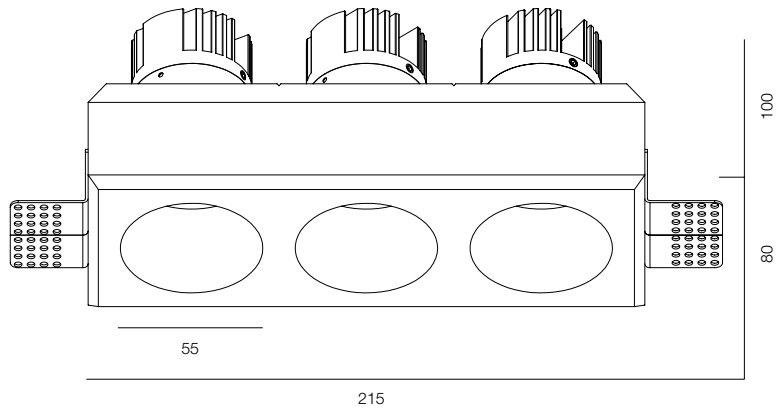

M50 GYPSUM RND DUO 20-30W

M50 GYPSUM MODULE 10W

M50 GYPSUM MODULE 15W

M50 GYPSUM RND DUO

POWER - 20W, 30W / OPTIC - SUPER SPOT, MEDIUM / CCT - 2700K, 3000K, 3000K (DTW), 3500K, 4000K, 4000K (TW) / CRI>97 Ra (R9>90, R12>90) / COMFORT - UGR <19 / IP44 / 220V (driver included) / CONTROL - NO DIM, DIM DALI / WARRANTY - 5 YEARS