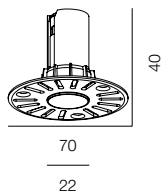

PHANTOM HIDE 2W