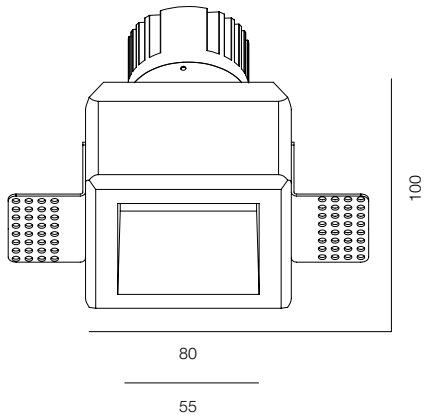

M24 GYPSUM RND 5W

M24 GYPSUM RND 10W

M24 GYPSUM MODULE 5W

M24 GYPSUM MODULE 5W SURESPOT

M24 GYPSUM RND

POWER - 5W, 10W / OPTIC - SUPER SPOT, MEDIUM / CCT - 2200K, 2700K, 3000K, 3500K / CRI > 97 Ra (R9 > 90, R12 > 90) / COMFORT - UGR < 19 / IP44 / 220V (driver included) / CONTROL - DIM 220 / WARRANTY - 5 YEARS