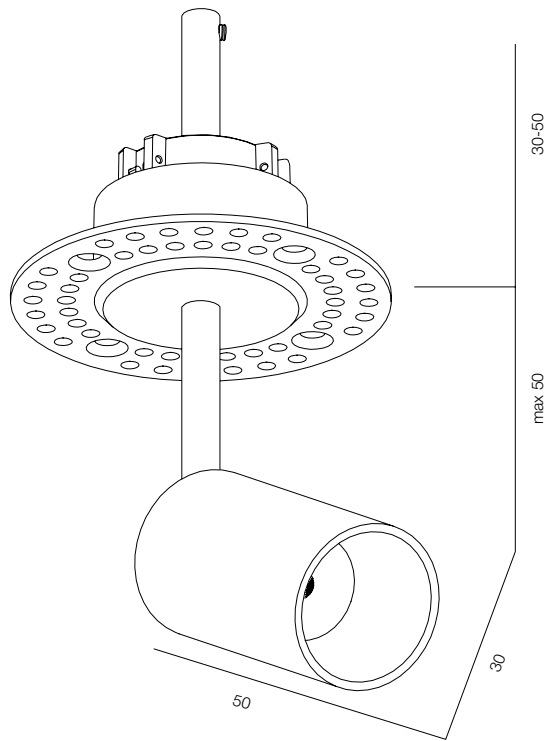

LOCUS XS T

LOCUS XS

POWER - 4W / OPTIC - SPOT / CCT - 3000K / CRI>97 Ra (R9>90) / COMFORT - UGR <19 /
IP40 / 220V (driver included) / CONTROL - NO DIM, DIM 220, DIM DALI / WARRANTY - 5 YEARS

FINISHES: PAINT (white, black) / 100% BRASS (gold)