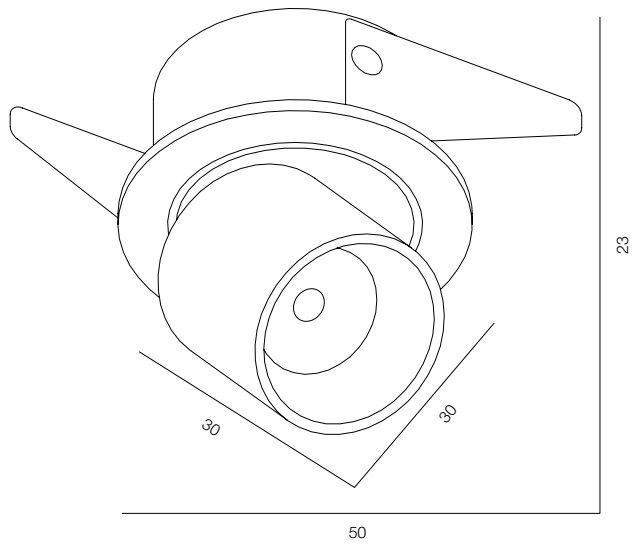

XS TURN 5W

XS TURN

POWER - 5W / OPTIC - WIDE / CCT - 3000K / CRI>97 Ra (R9>90) / COMFORT - UGR <19 /
IP40 / 220V (driver included) / CONTROL - NO DIM, DIM 220, DIM DALI / WARRANTY - 5 YEARS

FINISHES: PAINT (white, black)