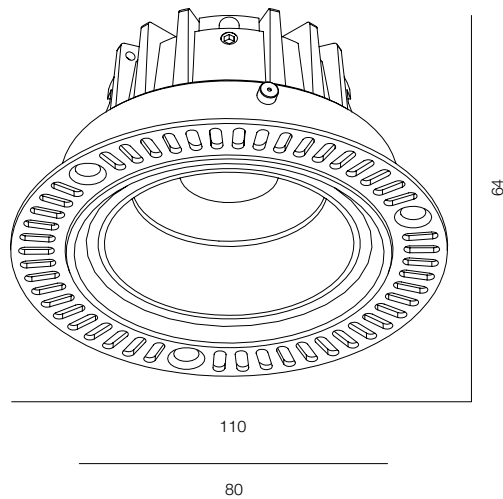

FOTON TWIST 12W