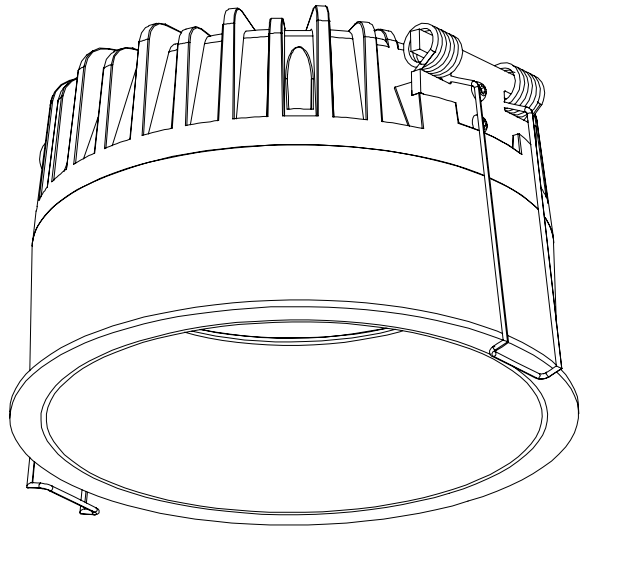

156

OREO R 40W

OREO R

POWER - 28W, 40W / OPTIC - WIDE / CCT - 3000K / CRI>97 Ra (R9>90) / COMFORT - UGR <19 /
IP44 / 220V (driver not included) / CONTROL - NO DIM / WARRANTY - 5 YEARS

FINISHES: PAINT (black)