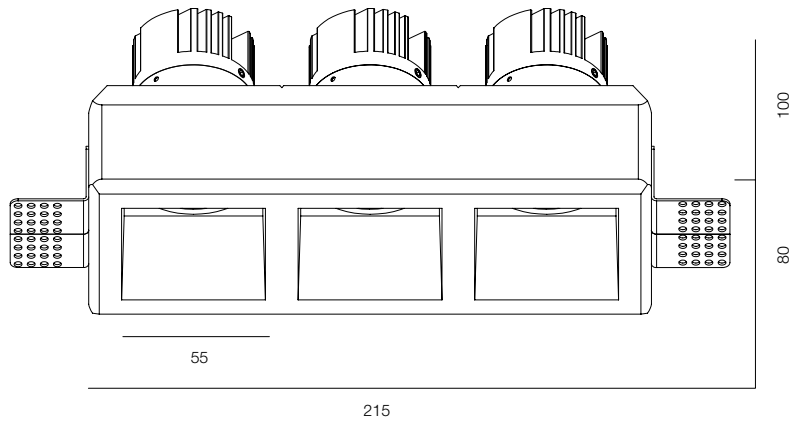

M50 GYPSUM SQR DUO 20-30W

M50 GYPSUM MODULE 10W

M50 GYPSUM MODULE 15W

M50 GYPSUM SQR DUO

POWER - 20W, 30W / OPTIC - SUPER SPOT, MEDIUM / CCT - 2700K, 3000K, 3000K (DTW), 3500K, 4000K, 4000K (TW) / CRI>97 Ra (R9>90, R12>90) / COMFORT - UGR <19 / IP44 / 220V (driver included) / CONTROL - NO DIM, DIM DALI / WARRANTY - 5 YEARS