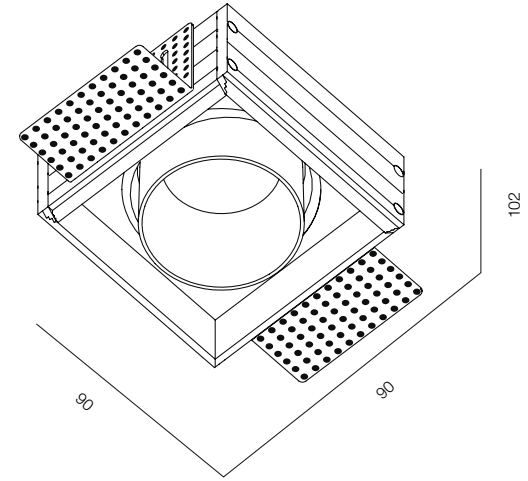

FINISHES: PAINT (white, black) / 100% BRASS (gold)

FOTON LOOK TRIM 8W

FOTON LOOK TRIM 12W

FOTON LOOK TRIM 20W

FOTON LOOK TRIM

POWER - 8W, 12W, 20W / OPTIC - MEDIUM, WIDE / CCT - 2700K, 3000K, 3000K (DTW), 4000K / CRI>97 Ra (R9>90, R12>90) / COMFORT - UGR <19 / IP44 / 220V (driver included) / CONTROL - NO DIM, DIM 220, DIM DALI / WARRANTY - 5 YEARS