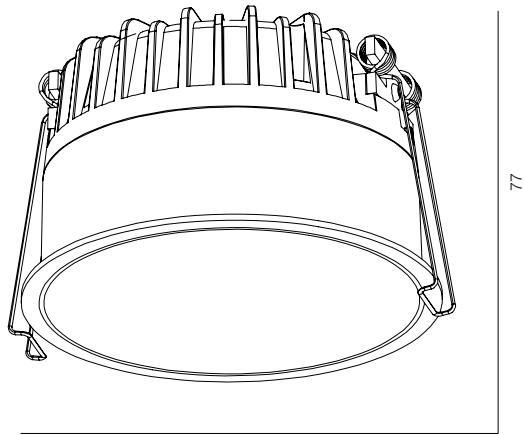

130

OREO R 28W