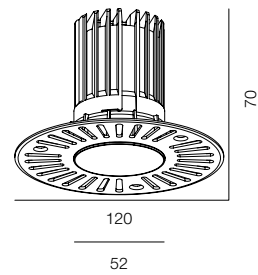

FINISHES: PAINT (white, black) / 100% BRASS (gold)

PHANTOM HIDE 2W

PHANTOM HIDE 6W

PHANTOM HIDE 10W

PHANTOM HIDE 14W

PHANTOM HIDE 25W

PHANTOM HIDE 32W

PHANTOM HIDE