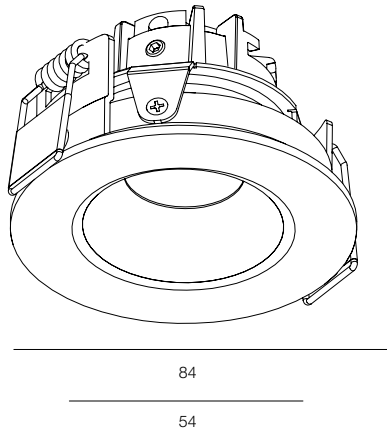

FOTON GIRA 8W