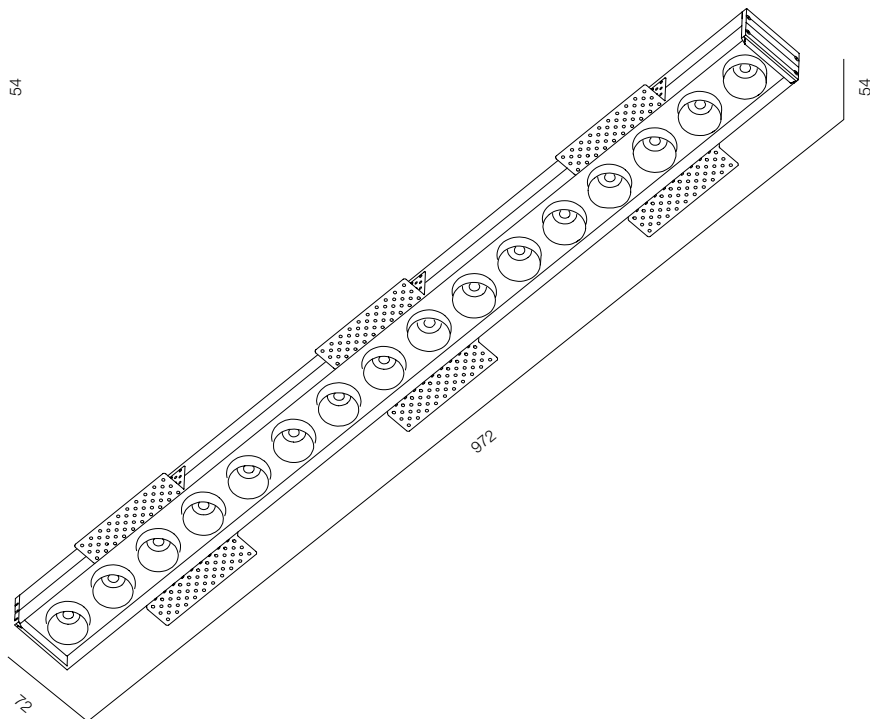

COSMOLINE T 48W

COSMOS LINE

POWER - 24W, 48W / OPTIC - SUPER SPOT, MEDIUM / CCT - 2200K, 2700K, 3000K, 4000K / CRI>97 Ra (R9>90, R12>90) / COMFORT - UGR <19 / IP40 / 220V (driver included) / CONTROL - DIM DALI / WARRANTY - 5 YEARS

FINISHES: PAINT (black)