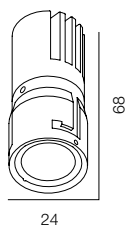

M24 GYPSUM MODULE 5W