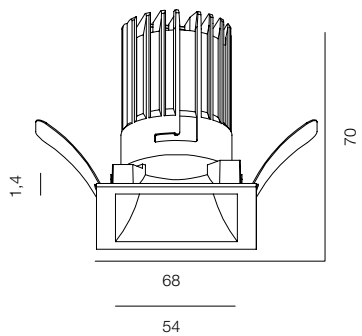

PHANTOM SQR 10W