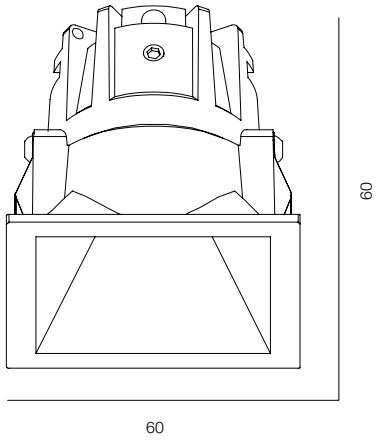

FOTON KUB 8W