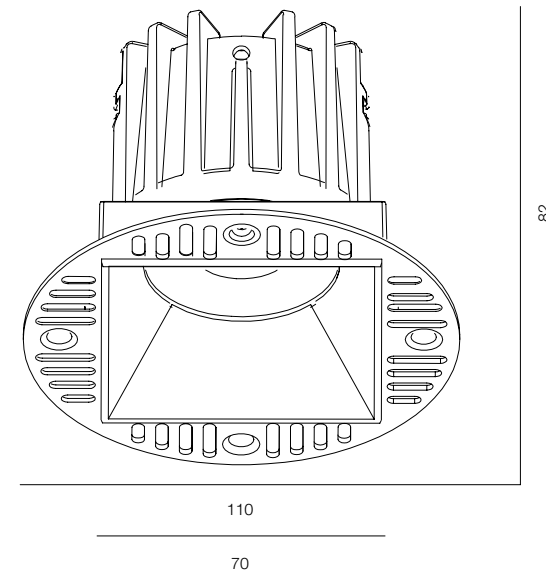

FOTON KUB TRIM 20W

FOTON KUB TRIM

POWER - 8W, 12W, 20W / OPTIC - MEDIUM, WIDE / CCT - 2700K, 3000K, 3000K (DTW), 4000K / CRI>97 Ra (R9>90, R12>90) / COMFORT - UGR <19 / IP44 / 220V (driver included) / CONTROL - NO DIM, DIM 220, DIM DALI / WARRANTY - 5 YEARS

FINISHES: PAINT (white, black)