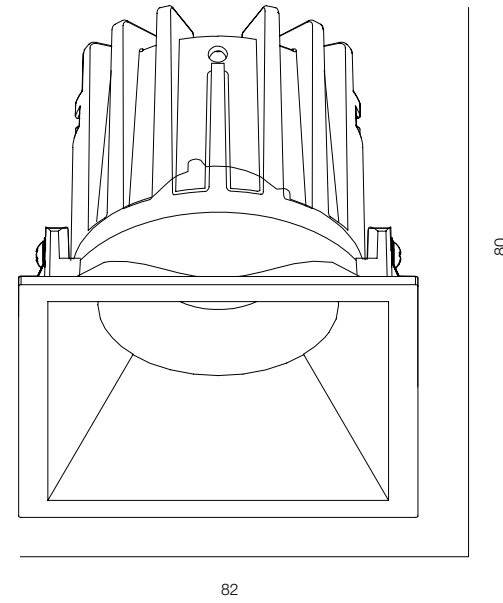

FOTON KUB 20W

FOTON KUB

POWER - 8W, 12W, 20W / OPTIC - MEDIUM, WIDE / CCT - 2700K, 3000K, 3000K (DTW), 4000K / CRI>97 Ra (R9>90, R12>90) / COMFORT - UGR <19 / IP44 / 220V (driver included) / CONTROL - NO DIM, DIM 220, DIM DALI / WARRANTY - 5 YEARS

FINISHES: PAINT (white, black)