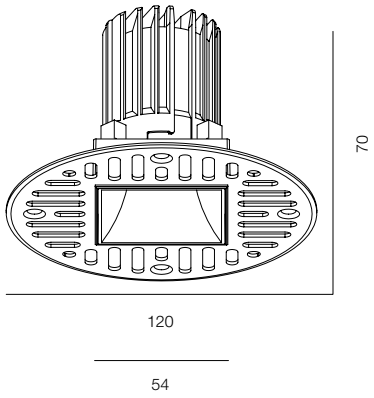

FINISHES: PAINT (white, black) / TITAN (gold, black, pink, natural)

PHANTOM SQR TRIM 2W

PHANTOM SQR TRIM 6W

PHANTOM SQR TRIM 10W

PHANTOM SQR TRIM 14W

PHANTOM SQR TRIM

POWER - 2W, 6W, 10W, 14W / OPTIC - MEDIUM / CCT - 2700K, 3000K / CRI>97 Ra (R9>90) / COMFORT - UGR <19 / IP44 / 220V (driver included) / CONTROL - NO DIM / WARRANTY - 5 YEARS