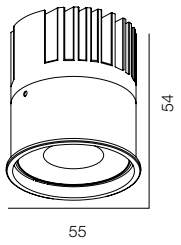

M50 GYPSUM MODULE 10W