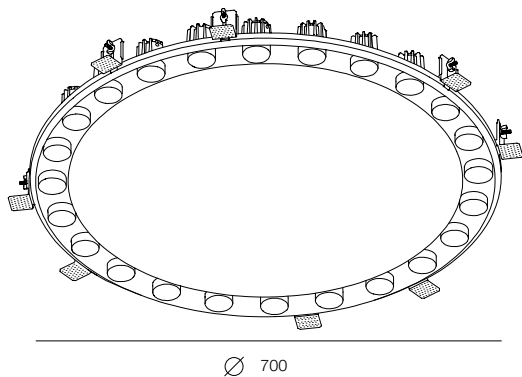

COSMORING T 72W