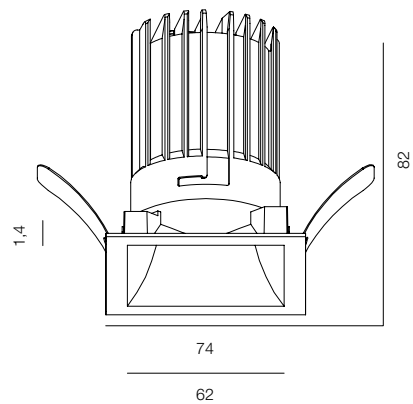

PHANTOM SQR 2W

PHANTOM SQR 6W

PHANTOM SQR 10W

PHANTOM SQR 14W

PHANTOM SQR

POWER - 2W, 6W, 10W, 14W / OPTIC - SUPER SPOT, MEDIUM / CCT - 2200K, 2700K, 3000K / CRI>97 Ra (R9>90) / COMFORT - UGR <19 / IP44 / 220V (driver included) / CONTROL - NO DIM, DIM DALI / WARRANTY - 5 YEARS