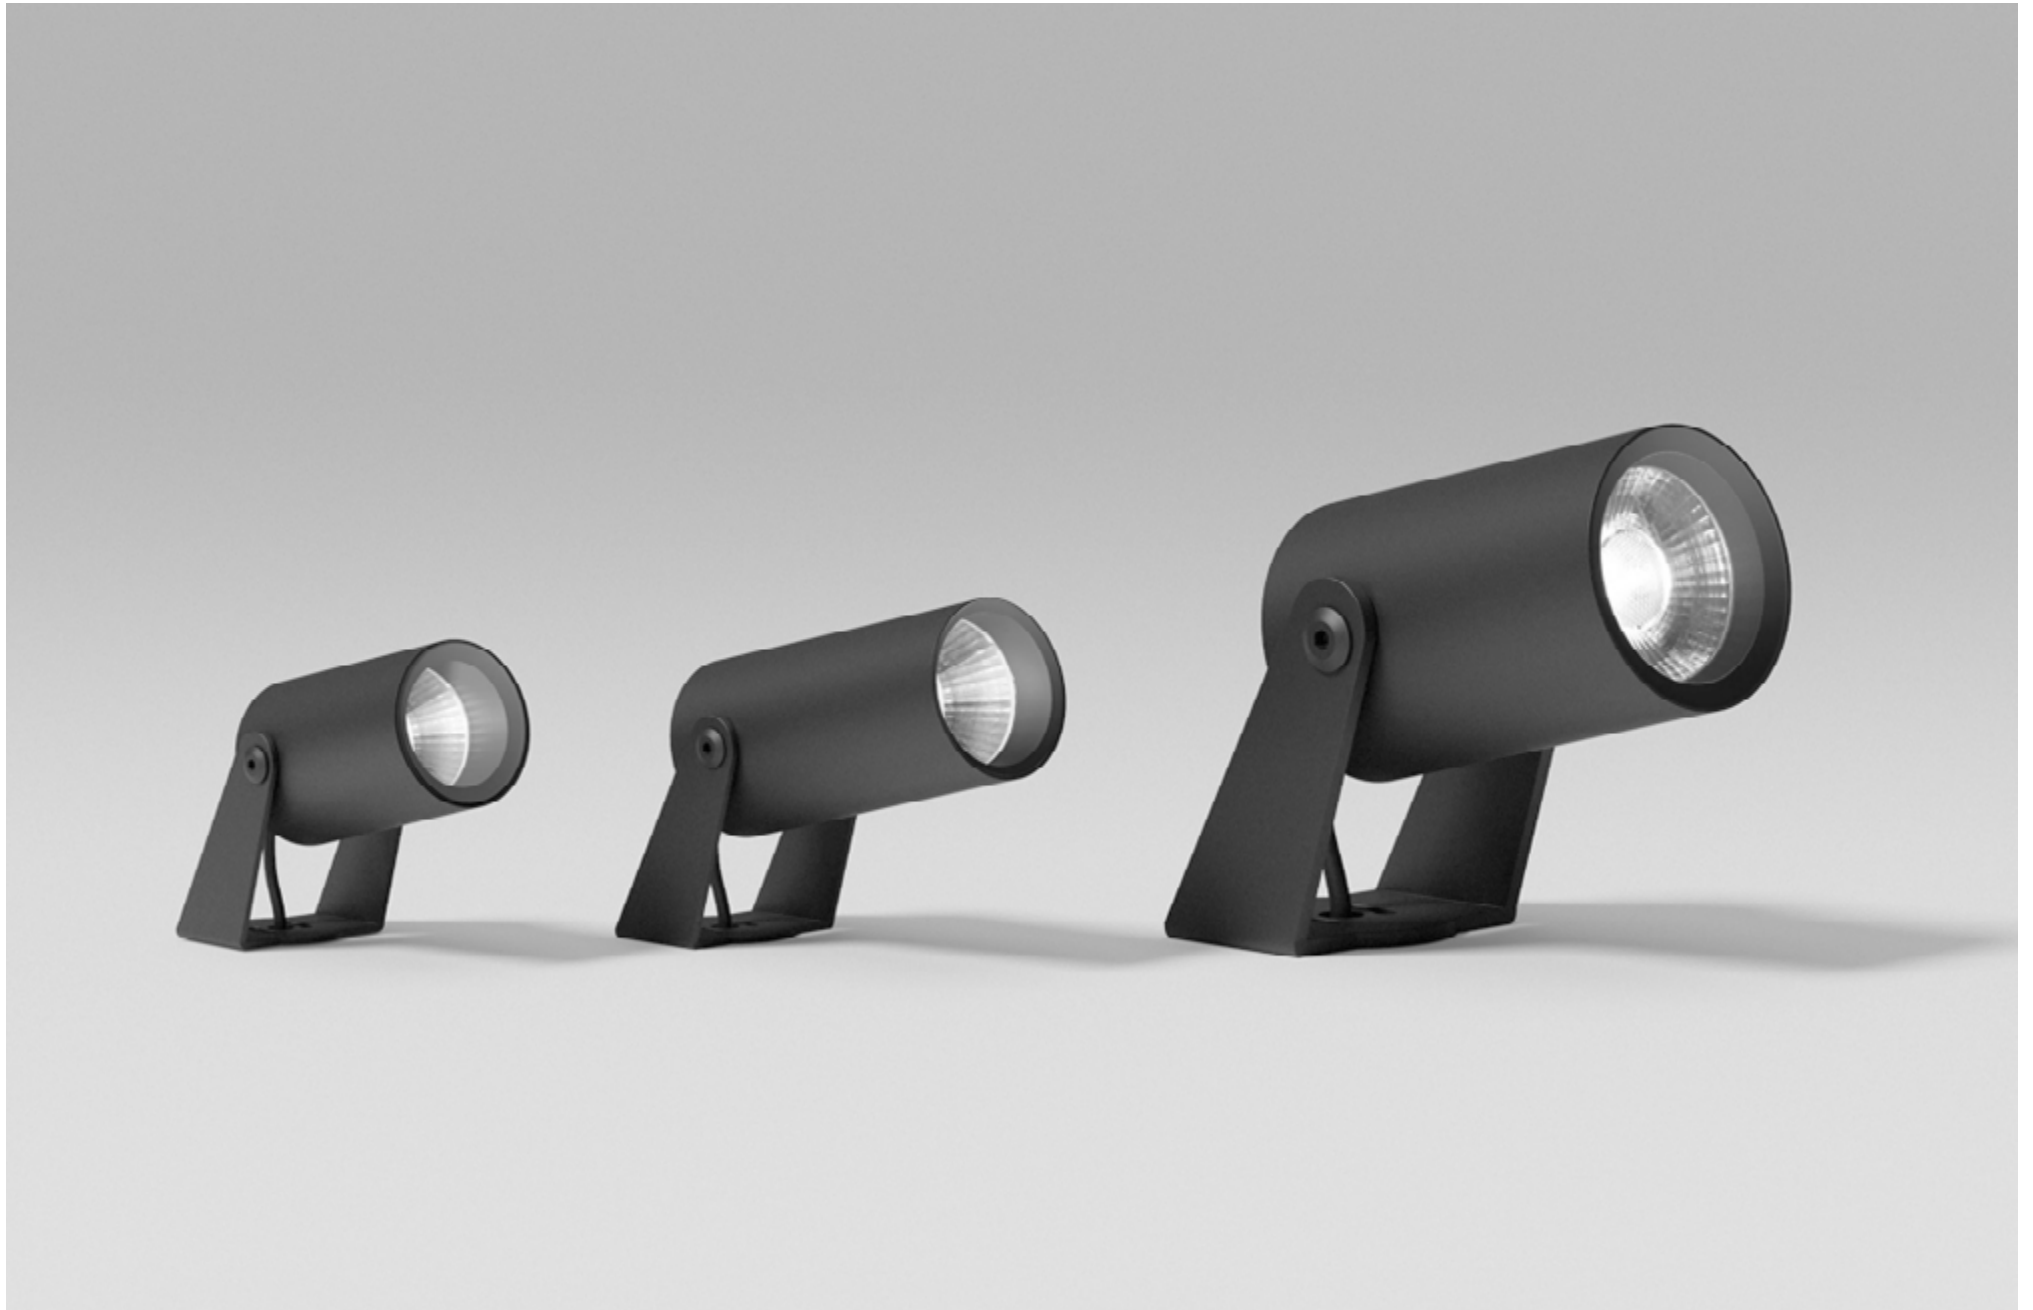

LOCUS O 26

LOCUS O 50

LOCUS O 70

LOCUS O 48V

POWER - 2W, 5W, 10W / OPTIC - SUPER SPOT, SPOT, MEDIUM / CCT - 2200K, 2700K / CRI > 93 Ra (R9 > 90) / COMFORT - UGR < 19 / IP65 / 48V (driver included) / CONTROL - NO DIM, DIM DALI / WARRANTY - 2 YEARS

FINISHES: PAINT (white, grey) / STEEL - STAINLESS

LOCUS 48 Q 32

LOCUS Q 48V

POWER - 2W / OPTIC - SUPER SPOT / CCT - 2200K / CRI>93 Ra (R9>90) / COMFORT - UGR <19 /
IP65 / 48V (driver included) / CONTROL - DIM DALI / WARRANTY - 2 YEARS

FINISHES: PAINT (grey)

LOCUS O38

LOCUS O55

LOCUS O82

LOCUS O105

LOCUS O130

LOCUS O 220V

POWER - 4W, 6W, 12W, 18W, 40W / OPTIC - SPOT, MEDIUM / CCT - 2200K, 2700K, 4000K / CRI>93 Ra (R9>90, R12>90) / COMFORT - UGR <19 / IP65 / 220V (driver included) / CONTROL - NO DIM, DIM 220, DIM DALI / WARRANTY - 2 YEARS

FINISHES: PAINT (white, grey) / STEEL - STAINLESS

LOCUS Q58

LOCUS Q105

LOCUS Q 220V

POWER - 6W, 18W / OPTIC - MEDIUM / CCT - 2200K / CRI>93 Ra (R9>90) / COMFORT - UGR <19 / IP65 / 220V (driver included) / CONTROL - NO DIM, DIM DALI / WARRANTY - 2 YEARS