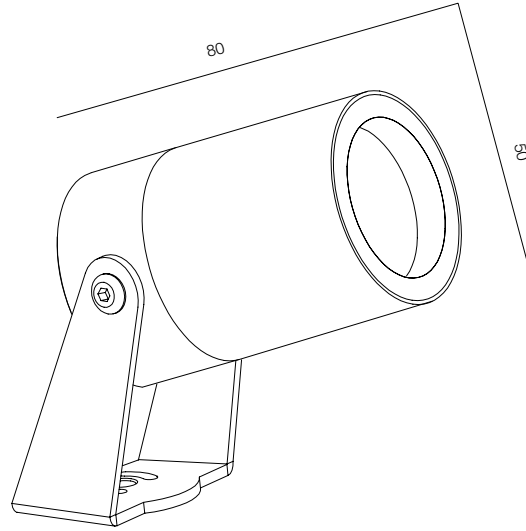

LOCUS O 26

LOCUS O 50

LOCUS O 70

LOCUS O 48V

POWER - 2W, 5W, 10W / OPTIC - SUPER SPOT, SPOT, MEDIUM / CCT - 2200K, 2700K / CRI > 93 Ra (R9 > 90) / COMFORT - UGR < 19 / IP65 / 48V (driver included) / CONTROL - NO DIM, DIM DALI / WARRANTY - 2 YEARS