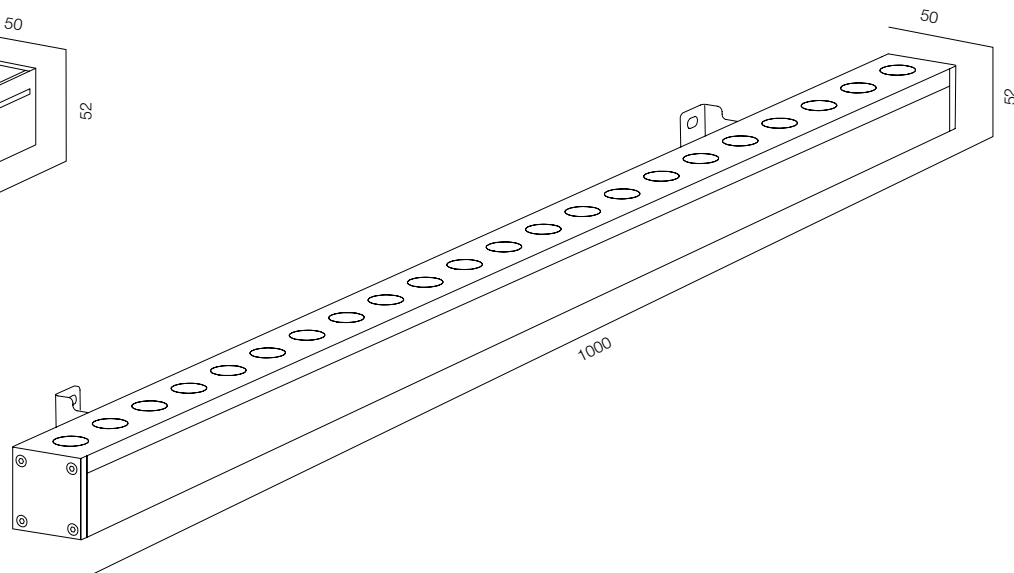

FACADE LINE 220V 1000

FACADE LINE 220V

POWER - 14W, 23W, 46W / OPTIC - SUPER SPOT, ASYMMETRIC / CCT - 2700K / CRI>93 Ra (R9>90) / COMFORT - UGR <19 / IP65 / 220V (driver included) / CONTROL - DIM DALI / WARRANTY - 2 YEARS

FINISHES: PAINT (grey)