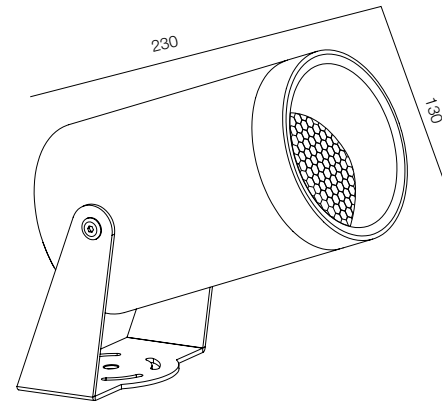

FINISHES: PAINT (grey)

LOCUS O38

LOCUS O55

LOCUS O82

LOCUS O105

LOCUS O130

LOCUS O 220V

POWER - 4W, 6W, 12W, 18W, 40W / OPTIC - SPOT, MEDIUM / CCT - 2200K, 2700K, 4000K / CRI>93 Ra (R9>90, R12>90) / COMFORT - UGR <19 / IP65 / 220V (driver included) / CONTROL - NO DIM, DIM 220, DIM DALI / WARRANTY - 2 YEARS