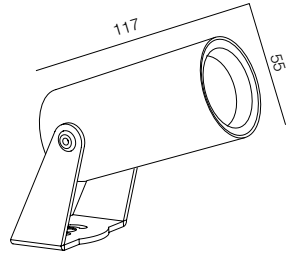

LOCUS O55

LOCUS O 220V

POWER - 4W, 6W, 12W, 18W, 40W / OPTIC - SPOT, MEDIUM / CCT - 2200K, 2700K, 4000K / CRI>93 Ra (R9>90, R12>90) / COMFORT - UGR <19 / IP65 / 220V (driver included) / CONTROL - NO DIM, DIM 220, DIM DALI / WARRANTY - 2 YEARS

FINISHES: PAINT (white, grey) / STEEL - STAINLESS