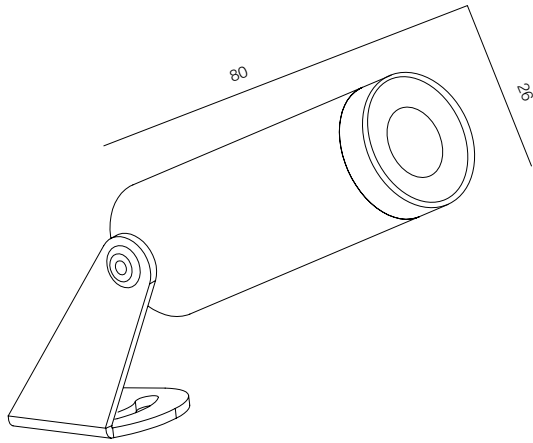

LOCUS O 26

LOCUS O 50

LOCUS O 70

LOCUS O 48V

POWER - 2W, 5W, 10W / OPTIC - SUPER SPOT, SPOT, MEDIUM / CCT - 2200K, 2700K / CRI > 93 Ra (R9 > 90) / COMFORT - UGR < 19 / IP65 / 48V (driver included) / CONTROL - NO DIM, DIM DALI / WARRANTY - 2 YEARS