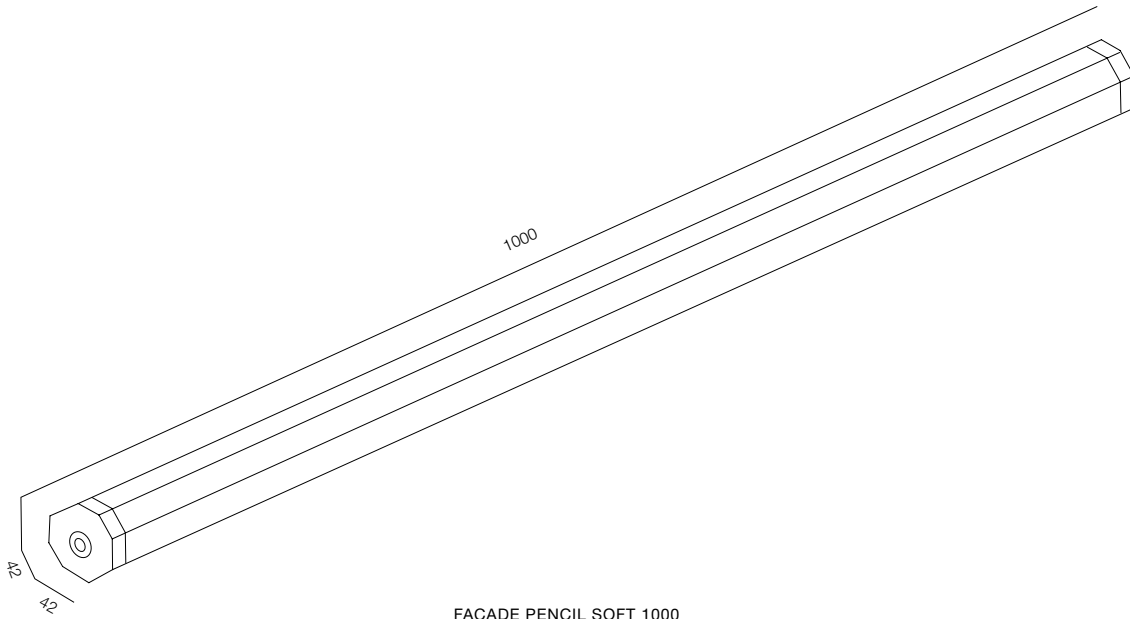

FACADE PENCIL SOFT 1000

FACADE PENCIL SOFT

POWER - 20W / FLOOD / CCT - 2200K / CRI>93 Ra (R9>90) / COMFORT - UGR <19 /
IP65 / 220V (driver included) / CONTROL - NO DIM / WARRANTY - 2 YEARS

FINISHES: PAINT (grey)