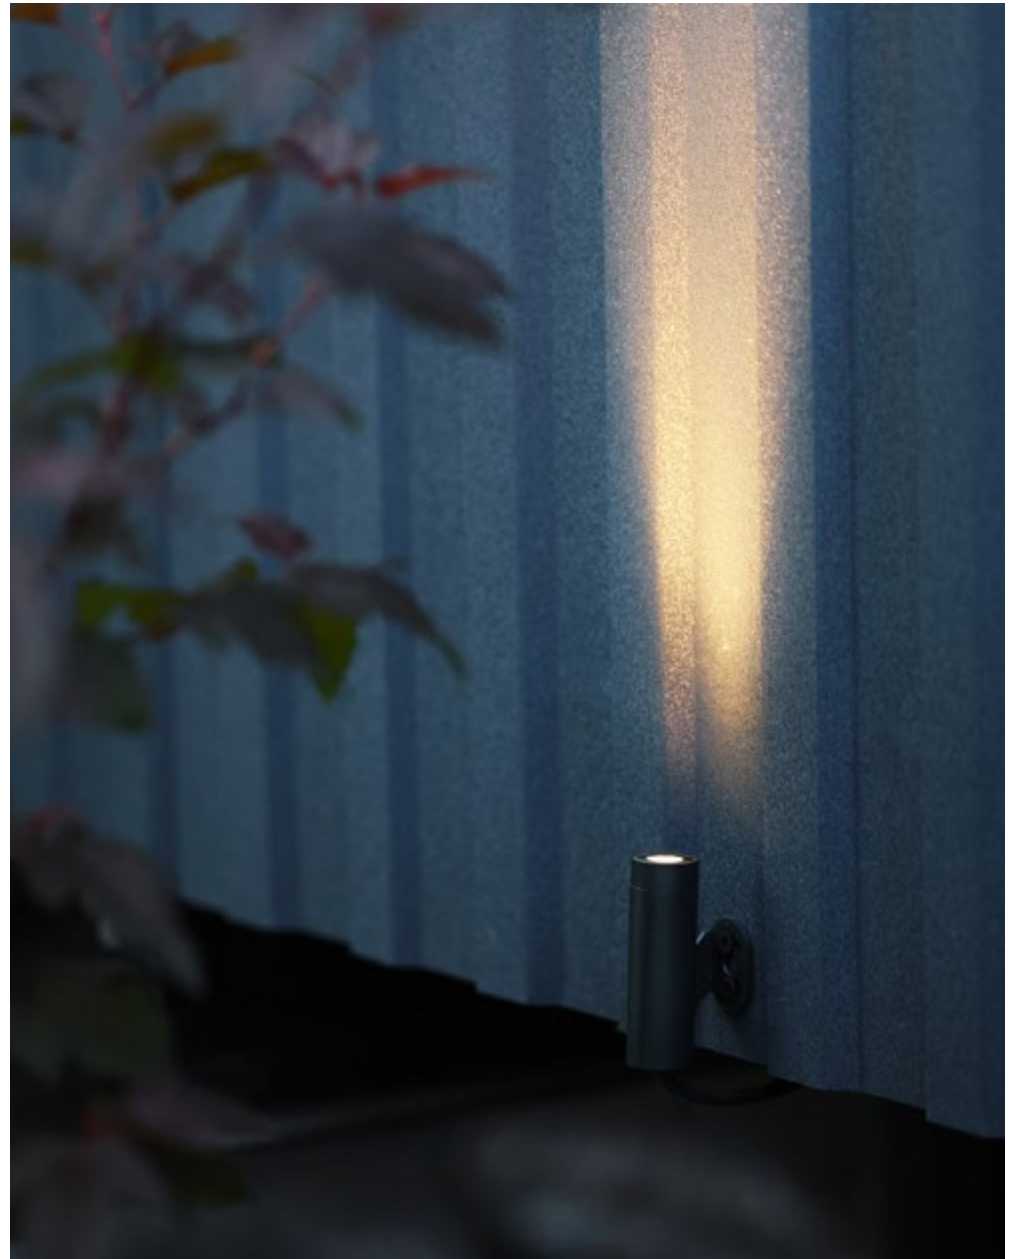

LOCUS Q 6W PAINT GREY / LOCUS Q SUPERZOOM PAINT GREY

Country house RENAISSANCE PARK

LOCUS Q 220V 18W PAINT GREY

Render by ALFIYA MAN'KINA

LOCUS O SUPERSPOT PAINT GREY

Country house RENAISSANCE PARK

LOCUS O 2W PAINT GREY
Country house of DIMA LOGONOV