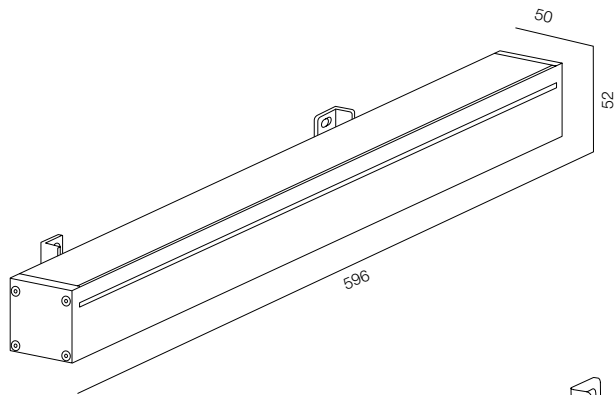

FACADE LINE 220V SOFT 596