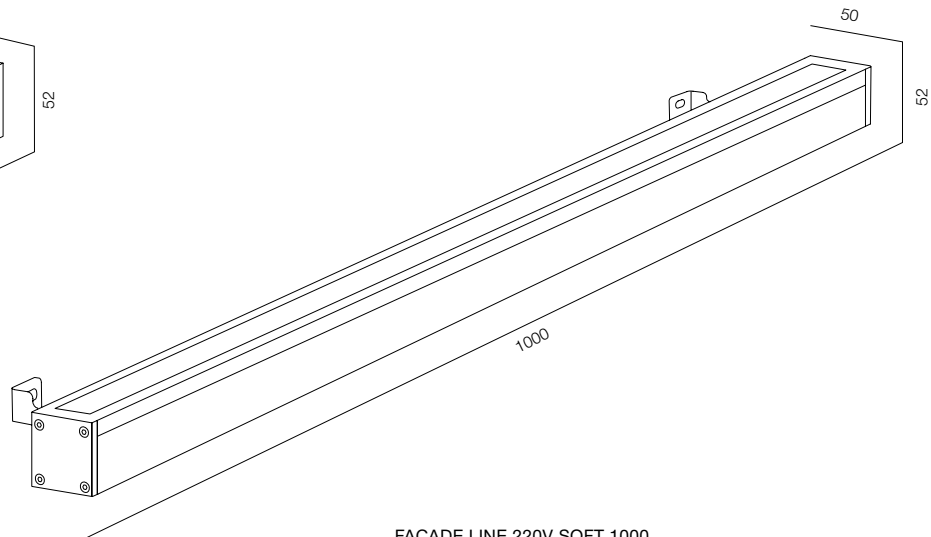

FACADE LINE 220V SOFT 1000

FACADE LINE 220V SOFT

POWER - 14W, 25W / FLOOD / CCT - 2700K / CRI>93 Ra (R9>90) / COMFORT - UGR <19 /
IP65 / 220V (driver included) / CONTROL - DIM DALI / WARRANTY - 2 YEARS

FINISHES: PAINT (grey)