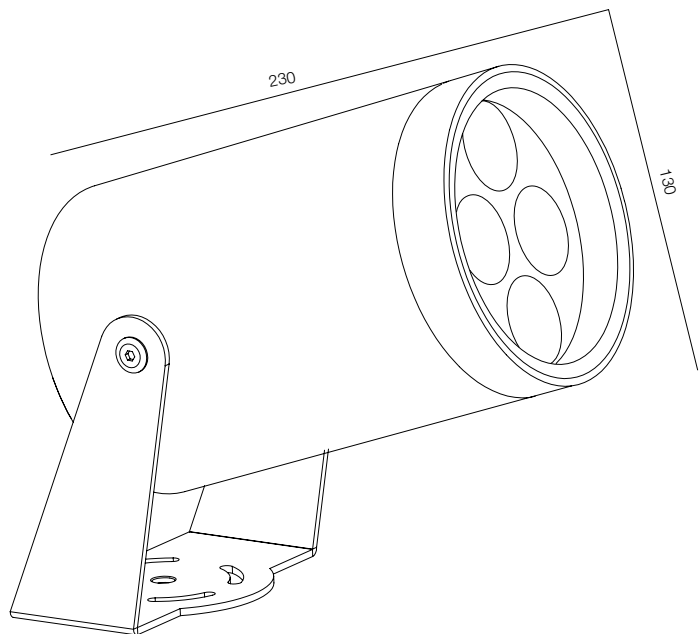

LOCUS O SUPER SPOT GREEN 130

LOCUS O SUPER SPOT GREEN

POWER - 15W / OPTIC - SUPER SPOT / CCT - GREEN / COMFORT - UGR <19 /
IP66 / 220V (driver included) / CONTROL - DIM DALI / WARRANTY - 2 YEARS

FINISHES: PAINT (grey)