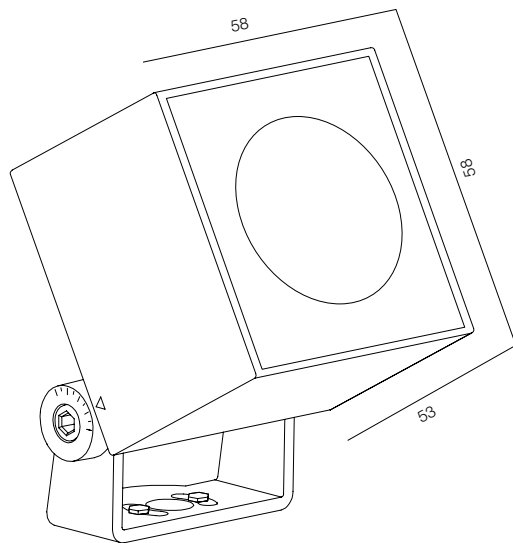

MOPS O SUPER SPOT 110