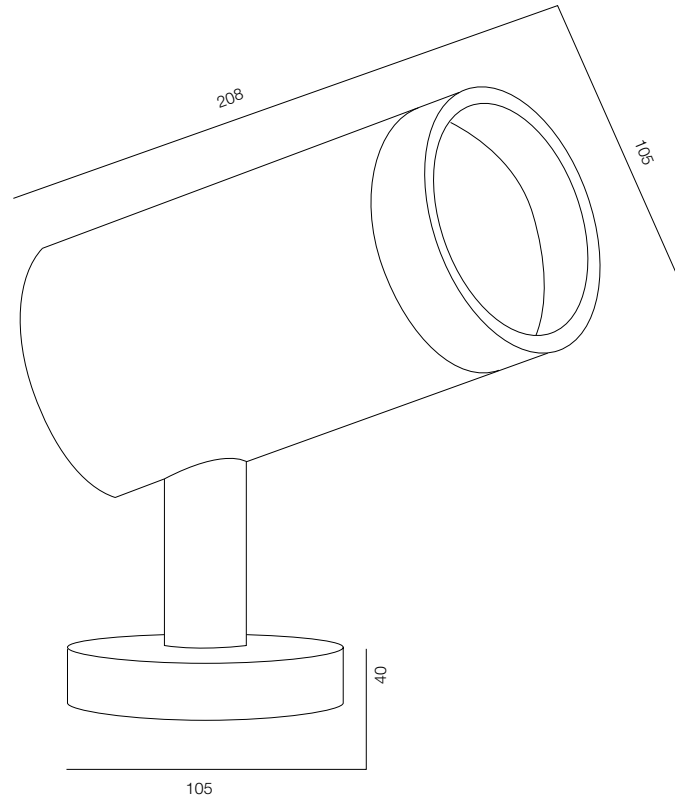

LOCUS Q105

LOCUS Q 220V

POWER - 6W, 18W / OPTIC - MEDIUM / CCT - 2200K / CRI>93 Ra (R9>90) / COMFORT - UGR <19 / IP65 / 220V (driver included) / CONTROL - NO DIM, DIM DALI / WARRANTY - 2 YEARS

FINISHES: PAINT (white, grey) / STEEL - STAINLESS