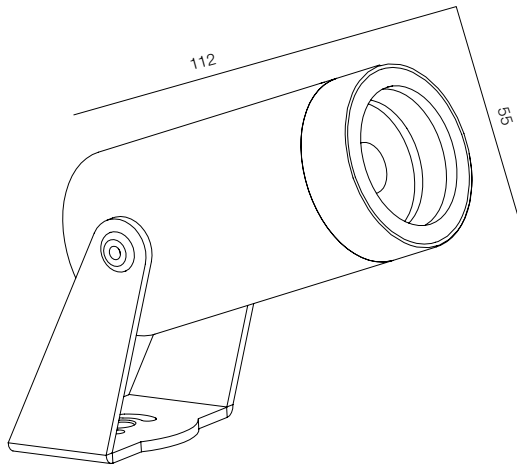

FINISHES: PAINT (grey)

LOCUS O SUPER SPOT 55

LOCUS O SUPER SPOT

POWER - 6W / OPTIC - SUPER SPOT / CCT - 2700K / CRI>93 Ra (R9>90) / COMFORT - UGR <19 /
IP65 / 220V (driver included) / CONTROL - NO DIM / WARRANTY - 2 YEARS