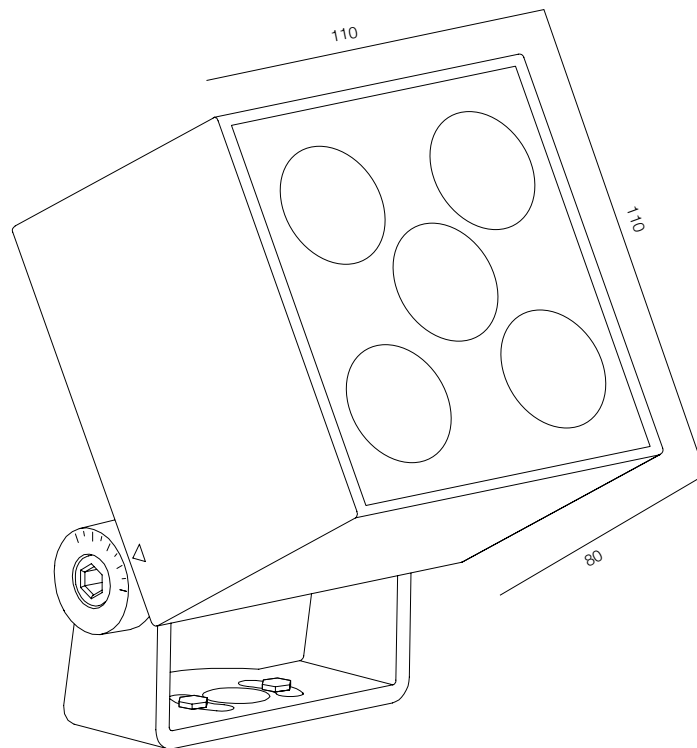

MOPS O

POWER - 8W, 18W / OPTIC - MEDIUM / CCT - 2200K, 2700K / CRI>93 Ra (R9>90) / COMFORT - UGR <19 /
IP65 / 220V (driver included) / CONTROL - NO DIM / WARRANTY - 2 YEARS

FINISHES: PAINT (grey)

MOPS O SUPER SPOT 110