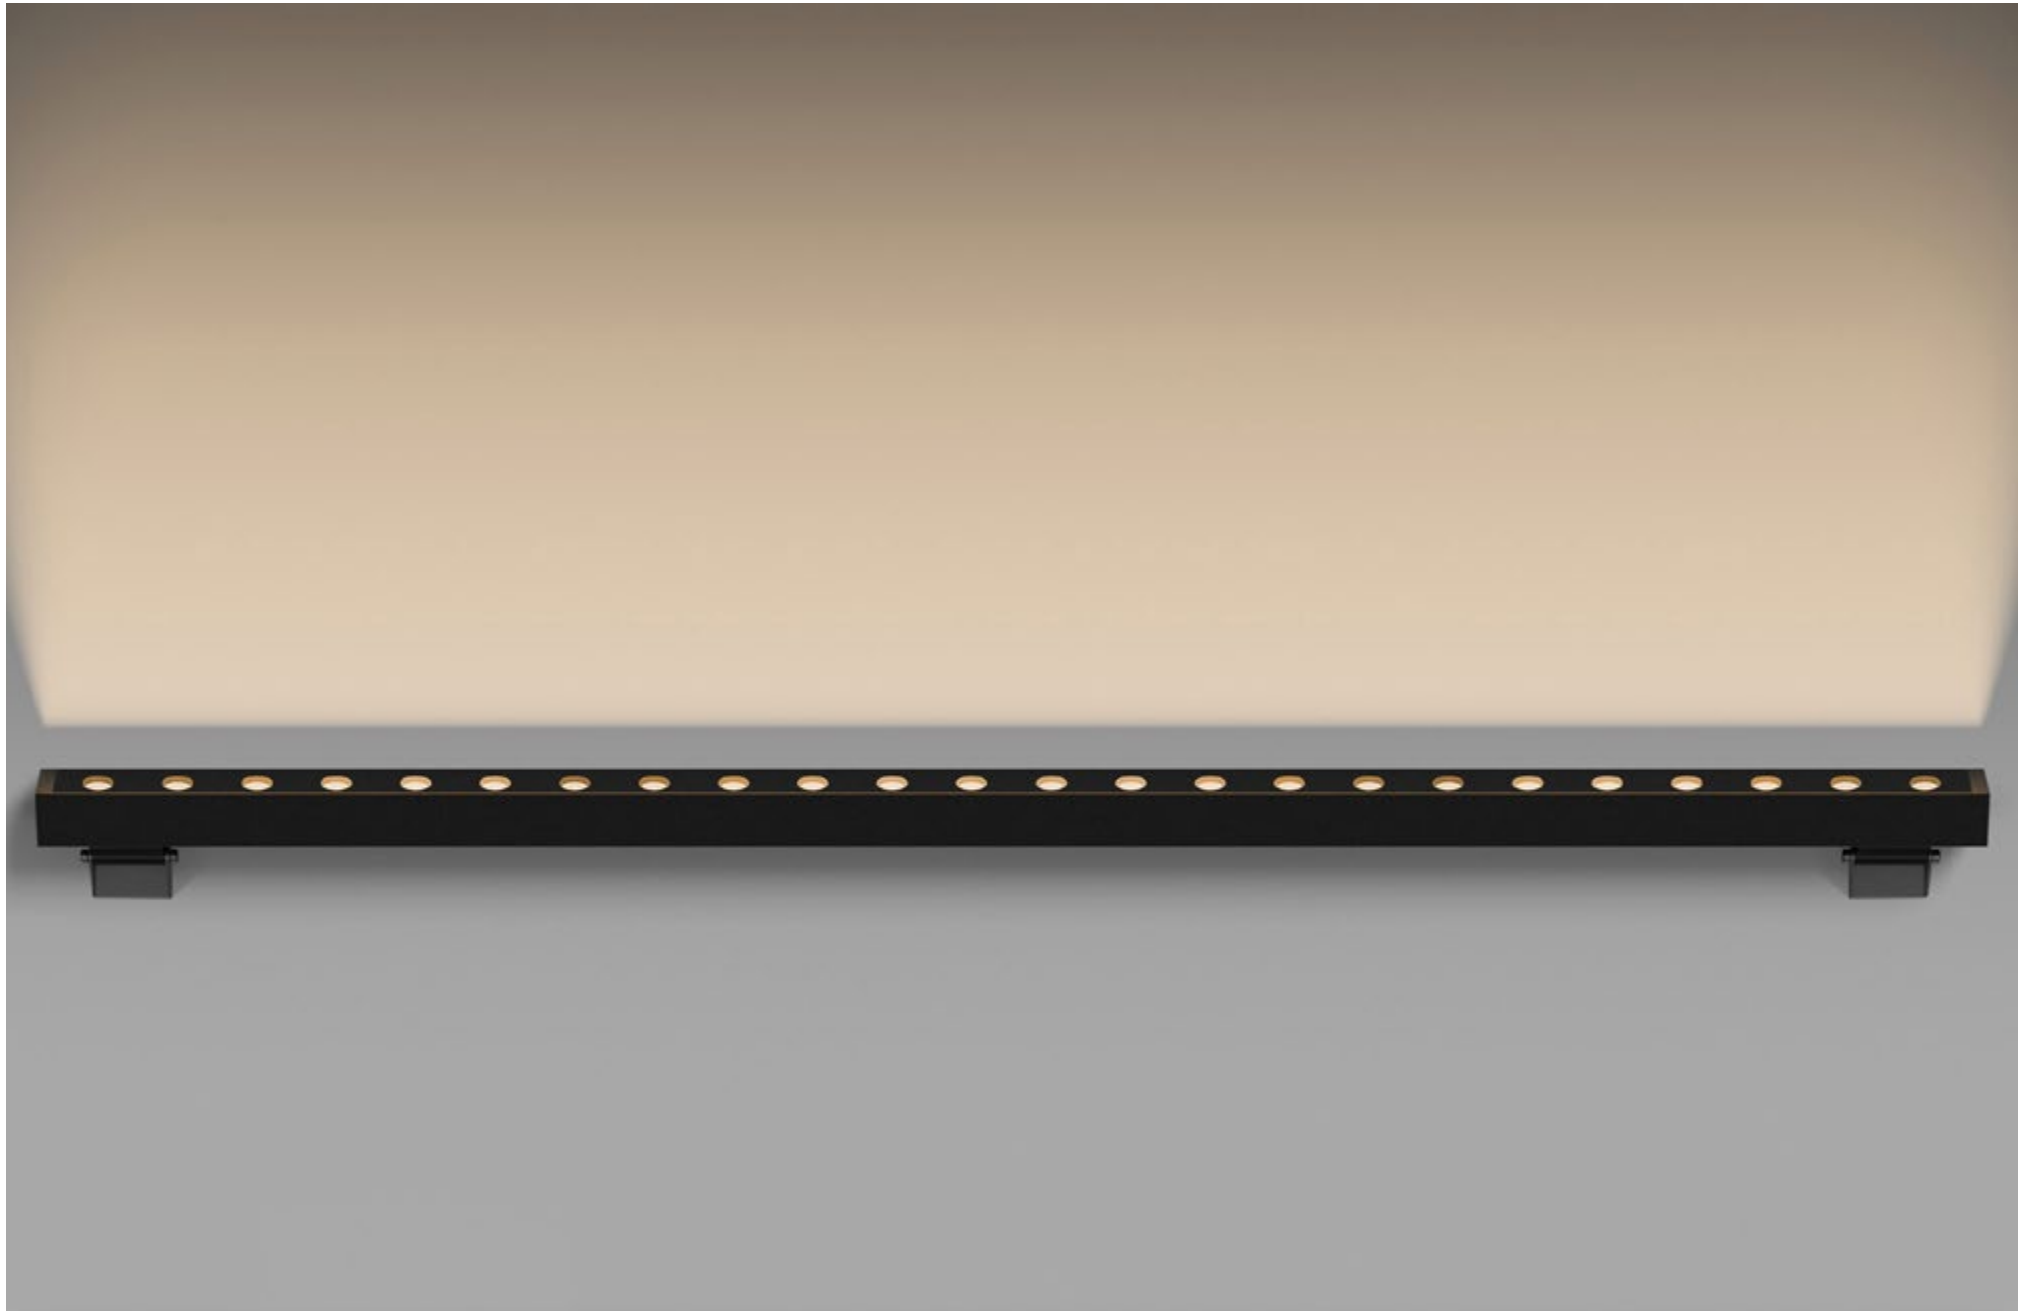

FINISHES: PAINT (grey)

FACADE LINE 1000

FACADE LINE 48V

POWER - 24W / OPTIC - ASYMMETRIC / CCT - 2700K / CRI>93 Ra (R9>90) / COMFORT - UGR <19 /
IP65 / 220V (driver included) / CONTROL - NO DIM / WARRANTY - 2 YEARS