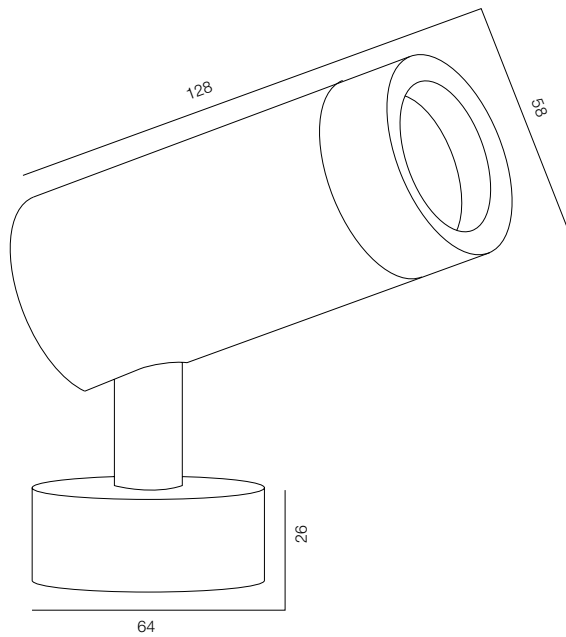

LOCUS Q SUPER SPOT 58

LOCUS Q SUPER SPOT

POWER - 6W / OPTIC - SUPER SPOT / CCT - 2200K / CRI>93 Ra (R9>90) / COMFORT - UGR <19 / IP66 / 220V (driver included) / CONTROL - NO DIM / WARRANTY - 2 YEARS

FINISHES: PAINT (grey)