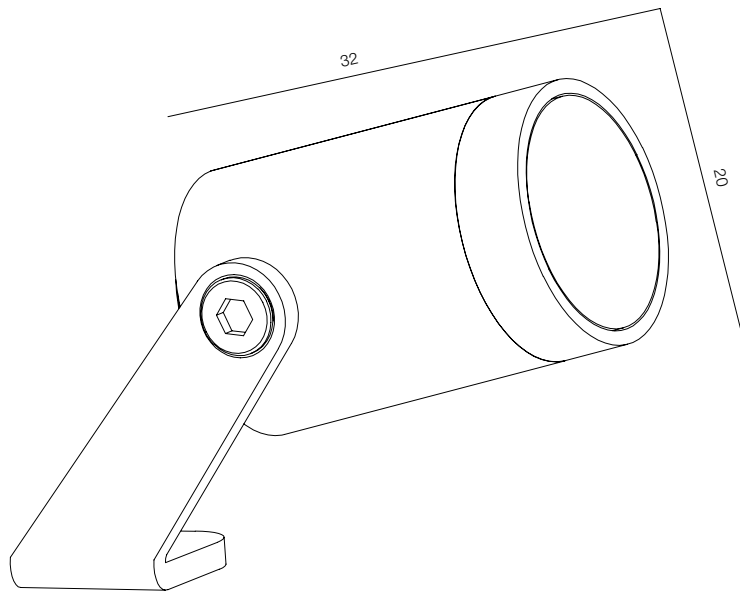

LOCUS O XS 20

LOCUS O XS

POWER - 1W / OPTIC - SPOT / CCT - 2200K / CRI>93 Ra (R9>90) / COMFORT - UGR <19 /
IP65 / 48V (driver included) / CONTROL - NO DIM / WARRANTY - 2 YEARS

FINISHES: PAINT (grey)