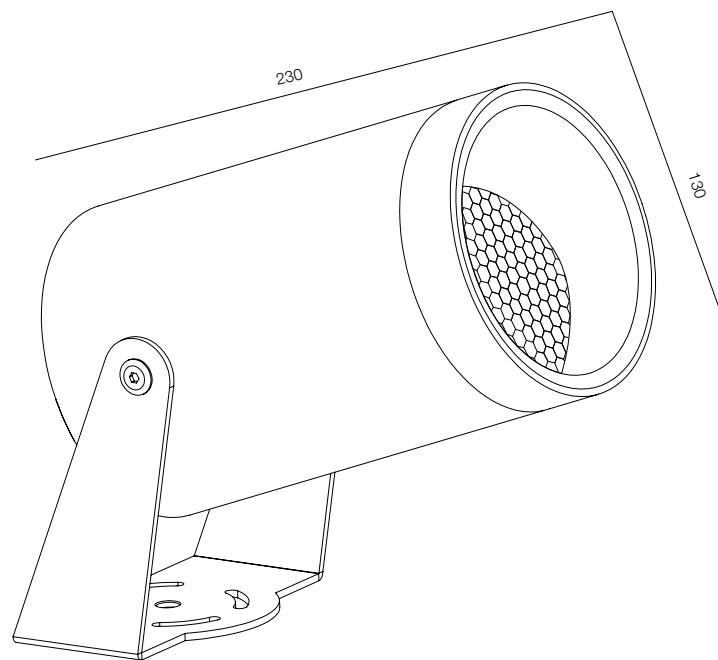

LOCUS O GREEN 220V

LOCUS O RGBW

POWER - 25W, 28W / OPTIC - MEDIUM / CCT - GREEN, RGBW / COMFORT - UGR <19 /
IP65 / 48V, 220V (driver included) / CONTROL - DIM DALI / WARRANTY - 2 YEARS

FINISHES: PAINT (grey)