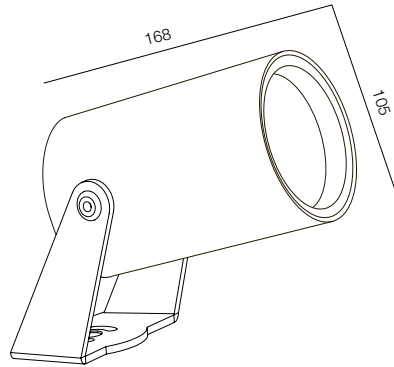

FINISHES: PAINT (grey)

LOCUS O38

LOCUS O55

LOCUS O82

LOCUS O105

LOCUS O130

LOCUS O 220V

POWER - 4W, 6W, 12W, 18W, 40W / OPTIC - SPOT, MEDIUM / CCT - 2200K, 2700K, 4000K / CRI>93 Ra (R9>90, R12>90) / COMFORT - UGR <19 / IP65 / 220V (driver included) / CONTROL - NO DIM, DIM 220, DIM DALI / WARRANTY - 2 YEARS