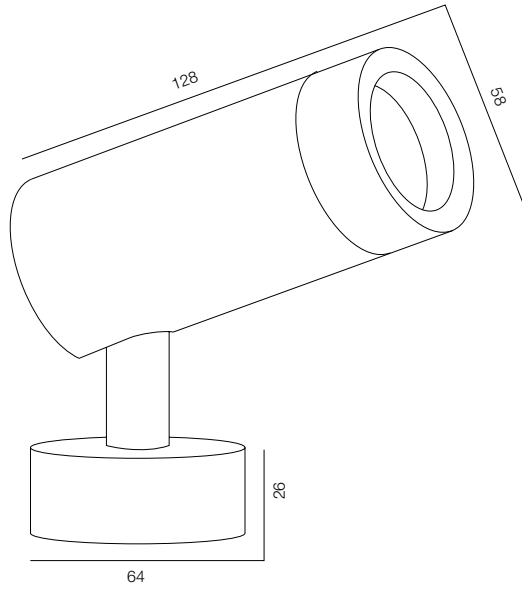

LOCUS Q58

LOCUS Q 220V

POWER - 6W, 18W / OPTIC - MEDIUM / CCT - 2200K / CRI>93 Ra (R9>90) / COMFORT - UGR <19 / IP65 / 220V (driver included) / CONTROL - NO DIM, DIM DALI / WARRANTY - 2 YEARS

FINISHES: PAINT (white, grey) / STEEL - STAINLESS