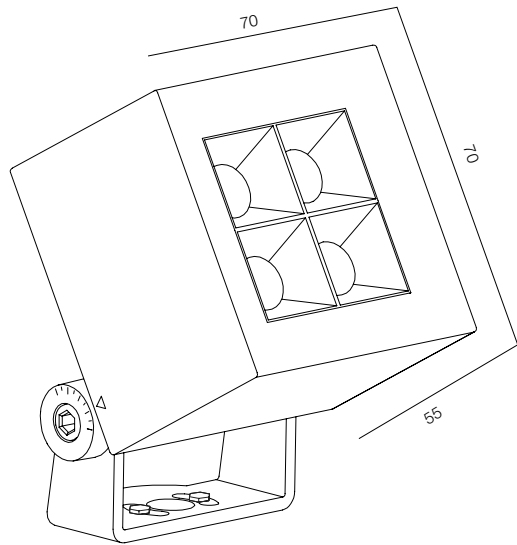

MOPS O 70

MOPS O

POWER - 8W, 18W / OPTIC - MEDIUM / CCT - 2200K, 2700K / CRI>93 Ra (R9>90) / COMFORT - UGR <19 /
IP65 / 220V (driver included) / CONTROL - NO DIM / WARRANTY - 2 YEARS

FINISHES: PAINT (grey)