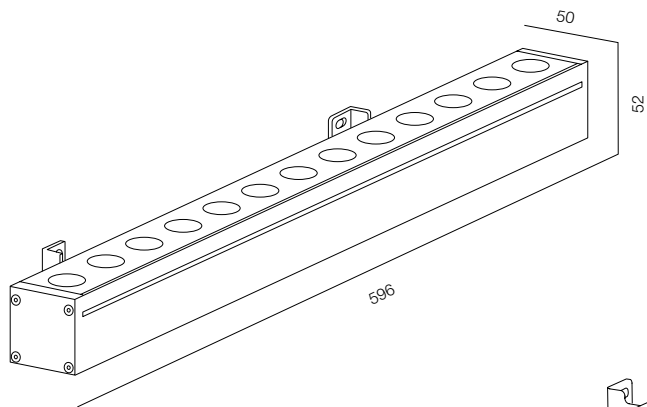

FACADE LINE 220V 596