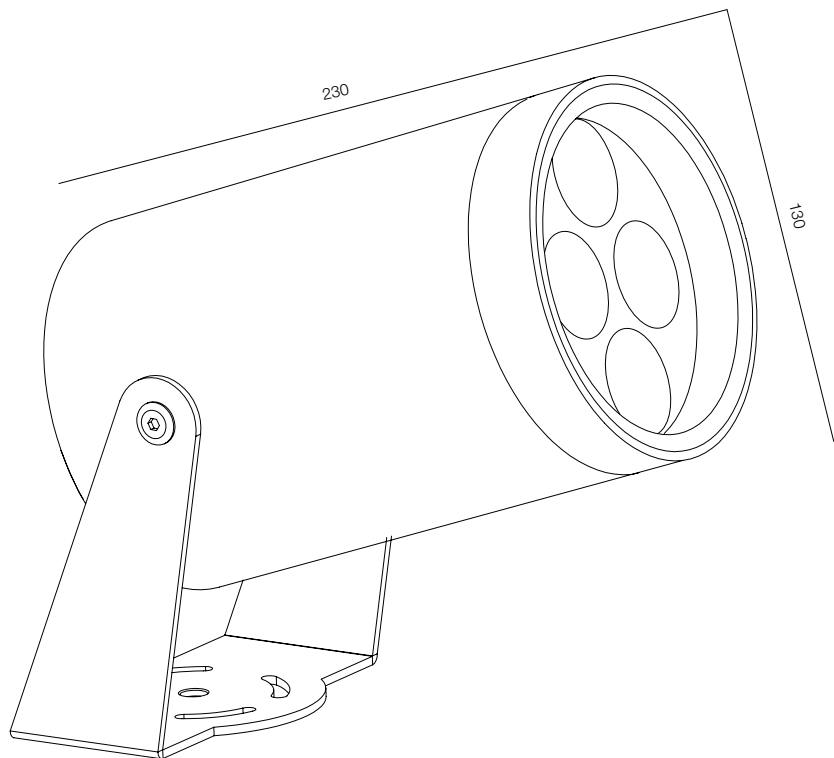

LOCUS O SUPER SPOT RGB 130

LOCUS O SUPER SPOT RGB

POWER - 25W / OPTIC - SUPER SPOT / CCT - RGBW / COMFORT - UGR <19 /
IP65 / 48V (driver included) / CONTROL - DIM DALI / WARRANTY - 2 YEARS

FINISHES: PAINT (grey)