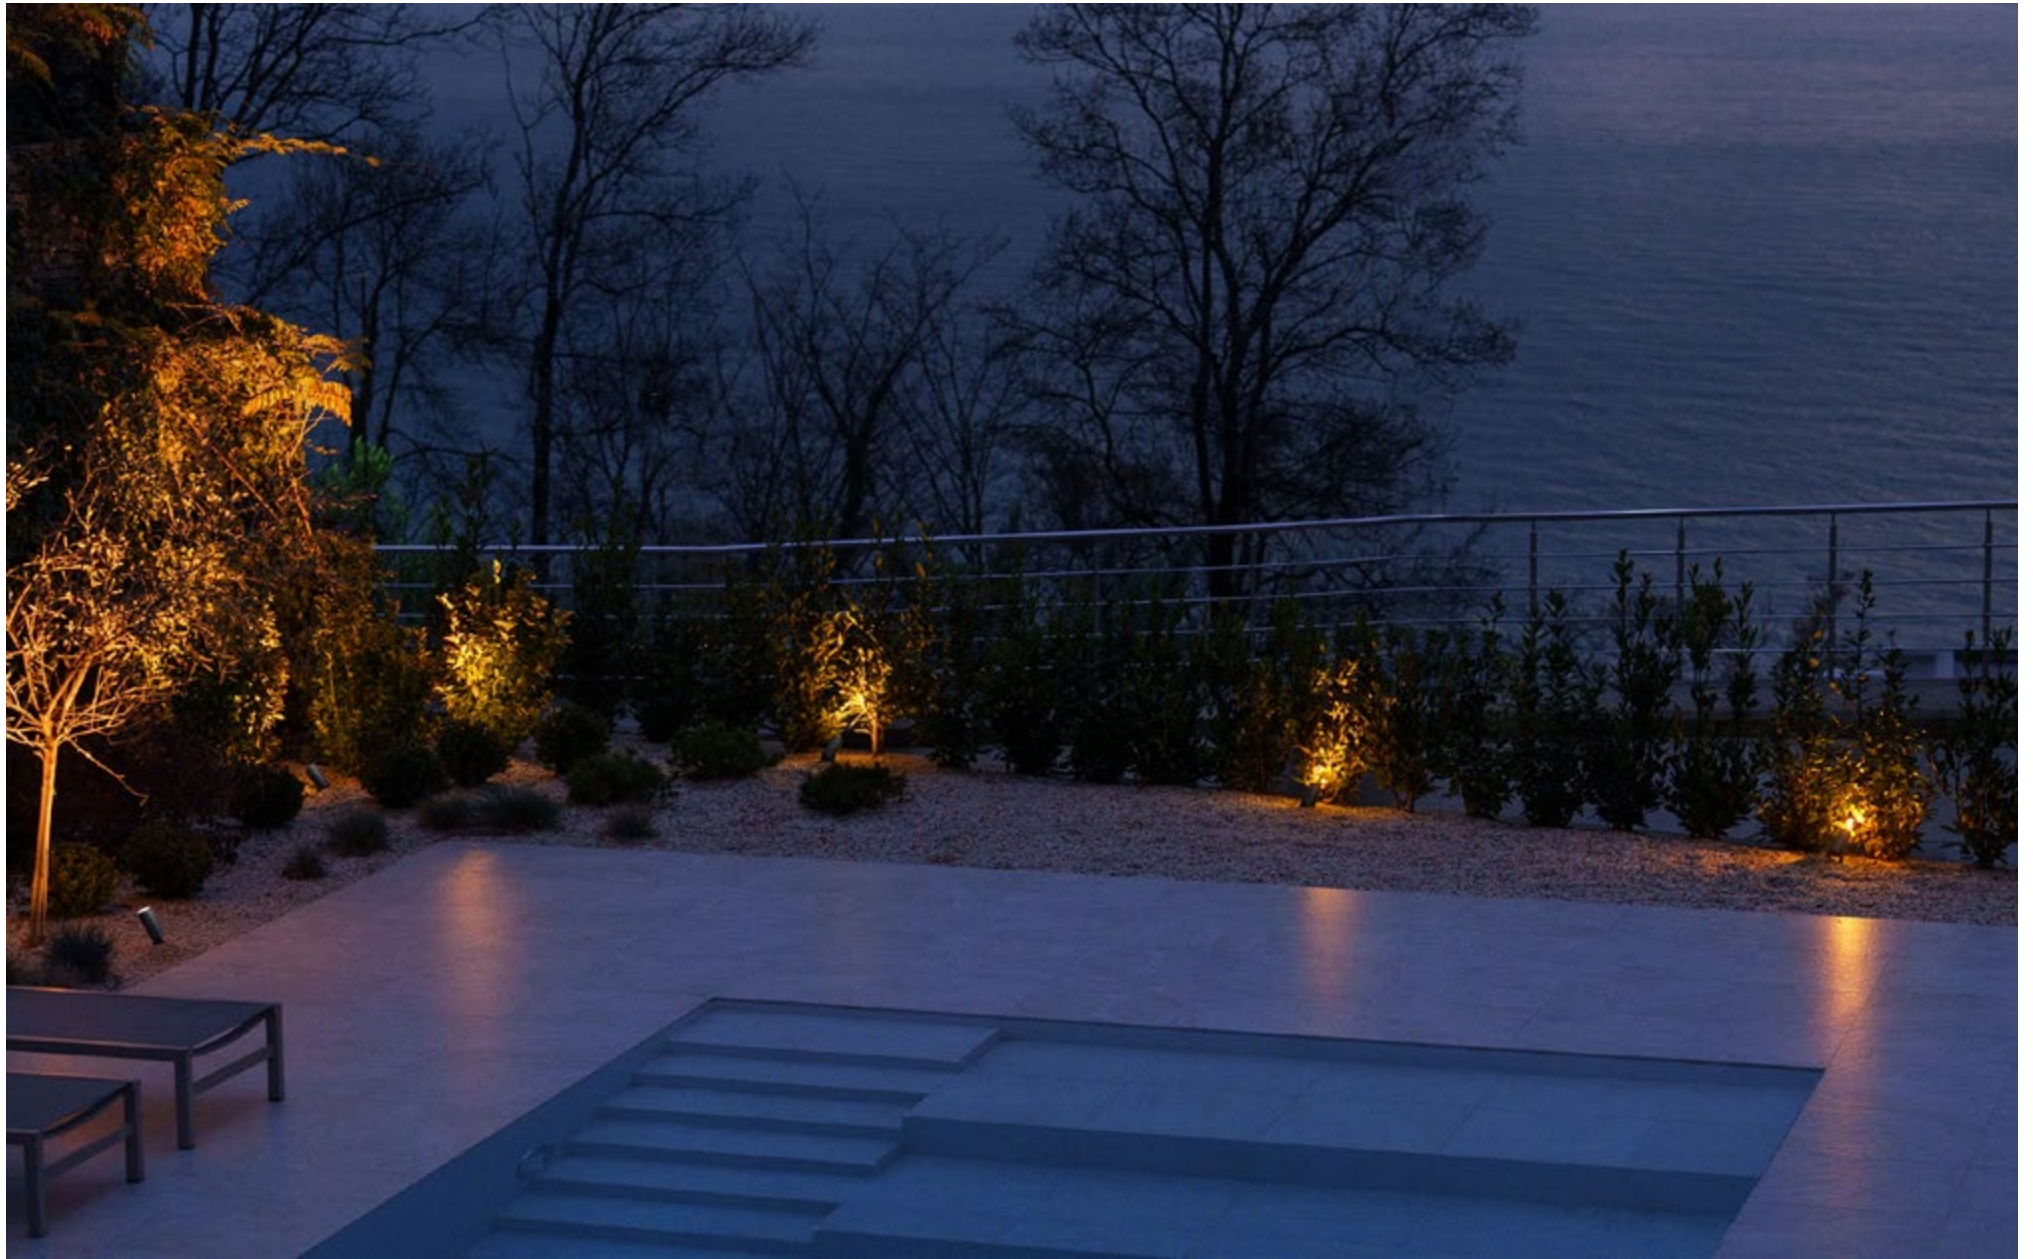

LOCUS O 12W PAINT GREY

Designer MIHAIL SHISHKIN / Townhouse LAZURNY BEREG (Sochi)

LOCUS O 12W PAINT GREY

Designer MIHAIL SHISHKIN / Townhouse LAZURNY BEREG (Sochi)

MOPS O 18W PAINT GREY

Render by ALFIYA MAN'KINA