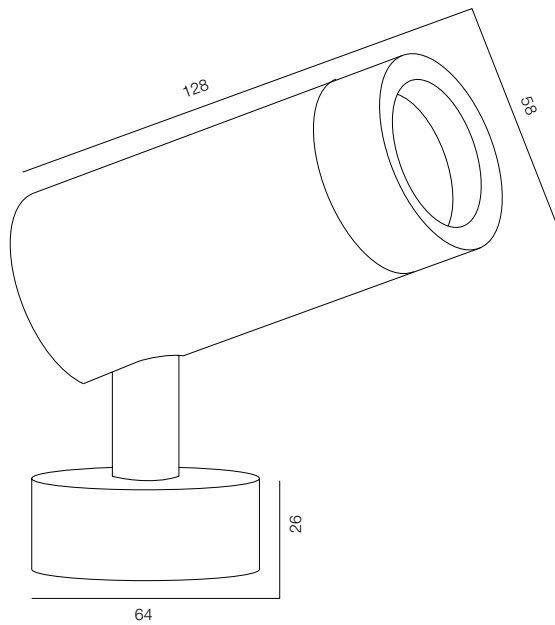

FINISHES: PAINT (grey)

LOCUS O XS 20

LOCUS O XS

POWER - 1W / OPTIC - SPOT / CCT - 2200K / CRI>93 Ra (R9>90) / COMFORT - UGR <19 /
IP65 / 48V (driver included) / CONTROL - NO DIM / WARRANTY - 2 YEARS

FINISHES: PAINT (grey)