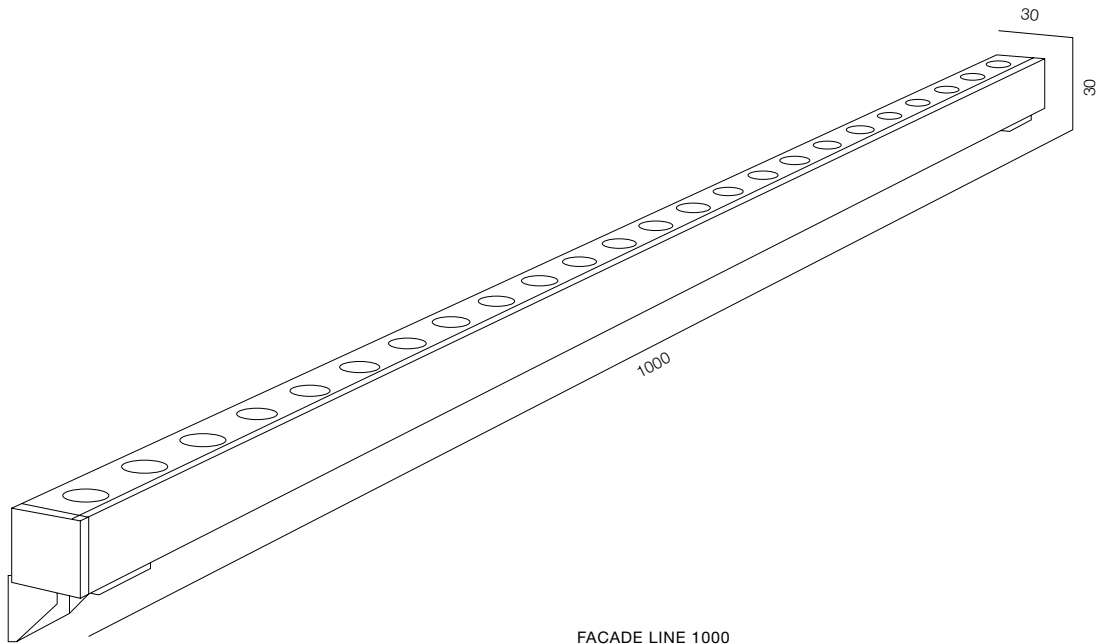

FINISHES: PAINT (grey)

FACADE LINE 1000

FACADE LINE 48V

POWER - 24W / OPTIC - ASYMMETRIC / CCT - 2700K / CRI>93 Ra (R9>90) / COMFORT - UGR <19 /
IP65 / 220V (driver included) / CONTROL - NO DIM / WARRANTY - 2 YEARS