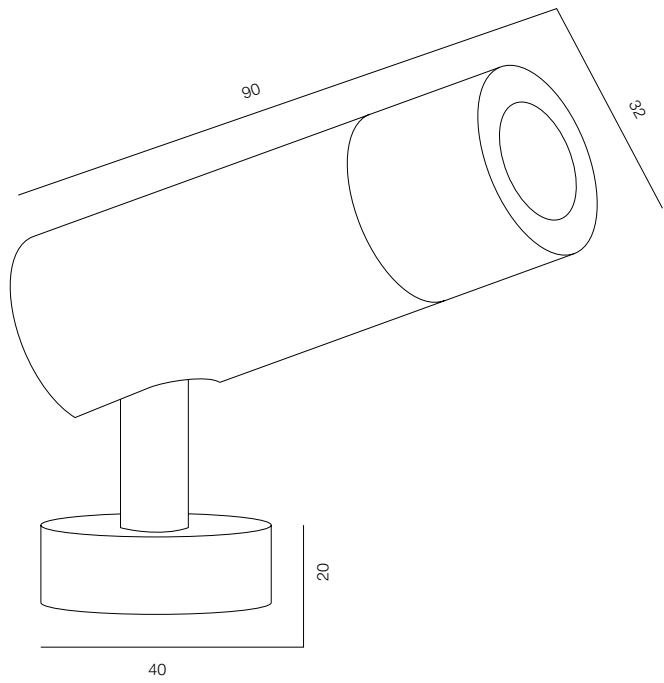

LOCUS 48 Q 32

LOCUS Q 48V

POWER - 2W / OPTIC - SUPER SPOT / CCT - 2200K / CRI>93 Ra (R9>90) / COMFORT - UGR <19 /
IP65 / 48V (driver included) / CONTROL - DIM DALI / WARRANTY - 2 YEARS

FINISHES: PAINT (grey)