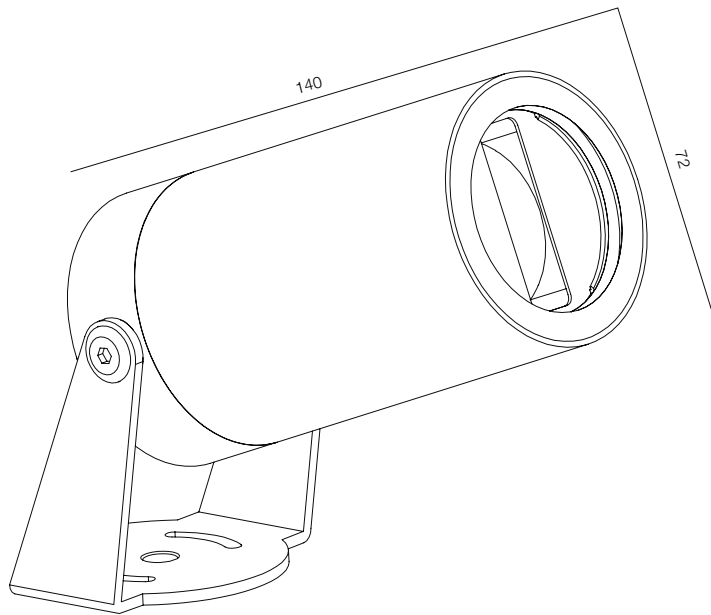

FINISHES: PAINT (grey)

LOCUS O LOOCH 72

LOCUS O LOOCH

POWER - 6W / OPTIC - LOOCH / CCT - 2700K / CRI>93 Ra (R9>90) / COMFORT - UGR <19 /
IP65 / 220V (driver included) / CONTROL - NO DIM / WARRANTY - 2 YEARS