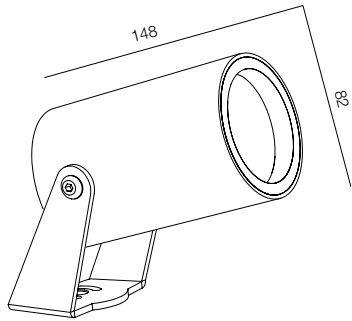

FINISHES: PAINT (grey)

LOCUS O38

LOCUS O55

LOCUS O82

LOCUS O105

LOCUS O130

LOCUS O 220V

POWER - 4W, 6W, 12W, 18W, 40W / OPTIC - SPOT, MEDIUM / CCT - 2200K, 2700K, 4000K / CRI>93 Ra (R9>90, R12>90) / COMFORT - UGR <19 / IP65 / 220V (driver included) / CONTROL - NO DIM, DIM 220, DIM DALI / WARRANTY - 2 YEARS