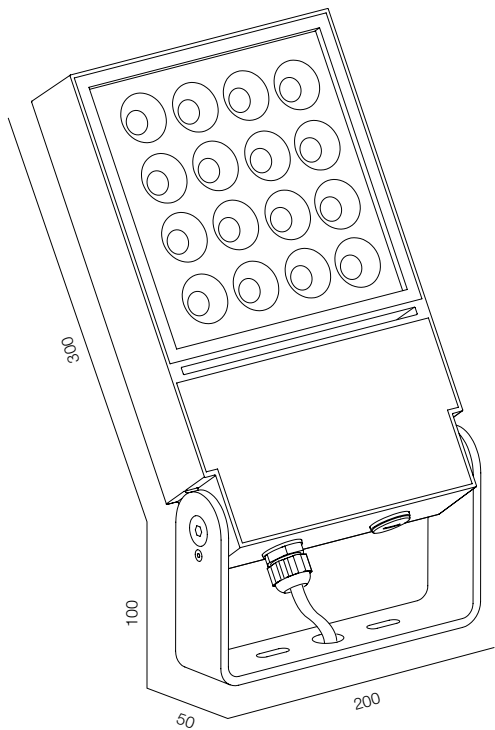

PROJECTOR DALI 40W SUPER SPOT

PROJECTOR DALI 50W

PROJECTOR DALI

POWER - 40W, 50W / OPTIC - SUPER SPOT, MEDIUM / CCT - 2700K / CRI>93 Ra (R9>90) / COMFORT - UGR <19 / IP65 / 220V (driver included) / CONTROL - DIM DALI / WARRANTY - 2 YEARS