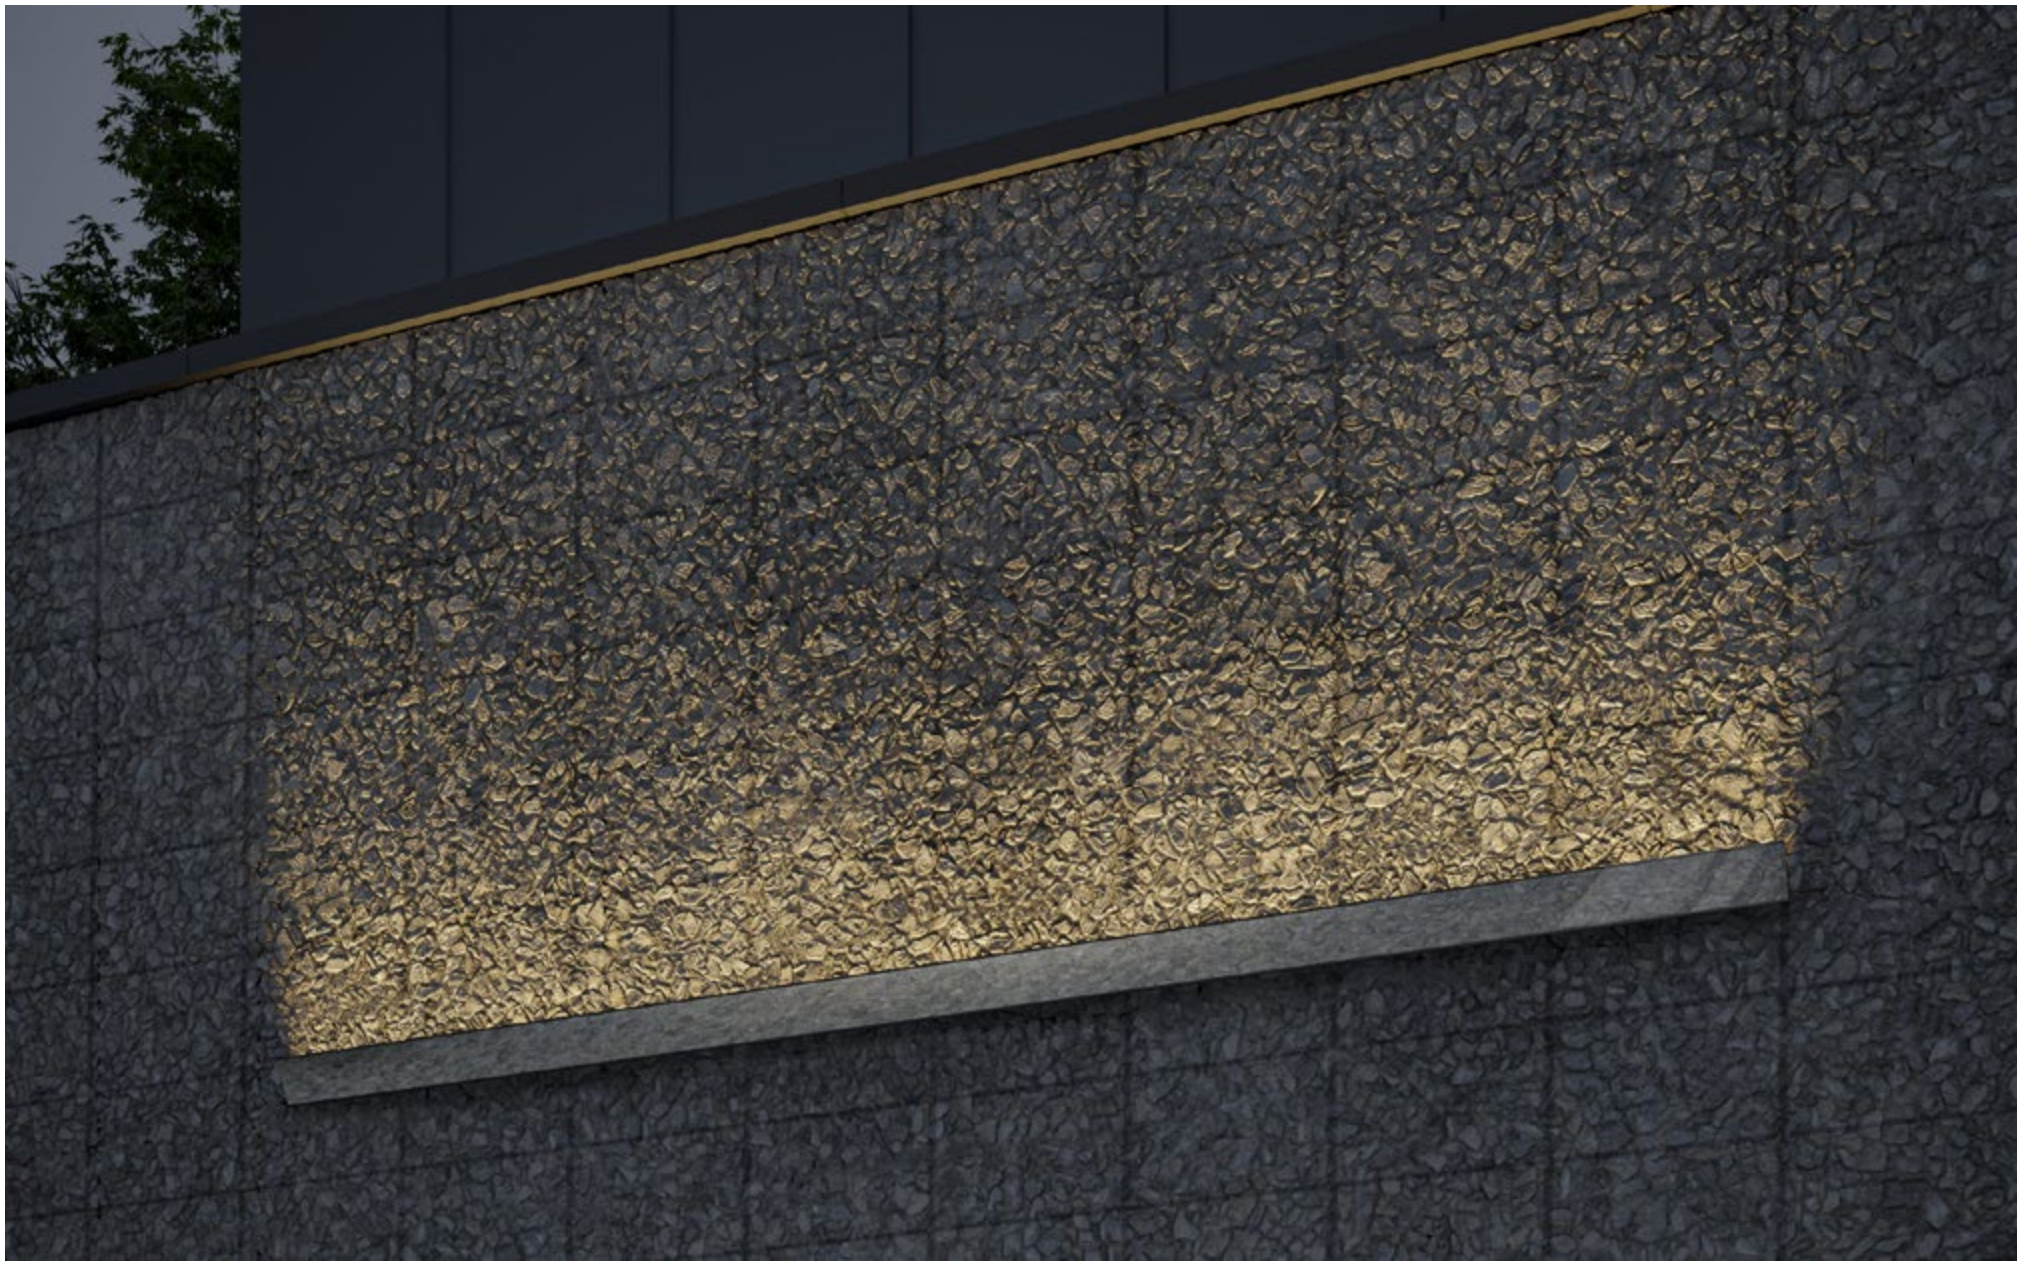

FACADE LINE 220V PAINT GREY

Render by ALFIYA MAN'KINA