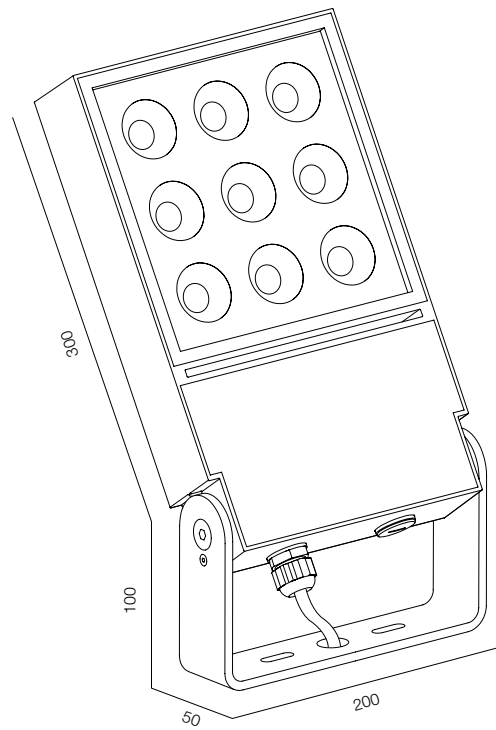

PROJECTOR DALI 40W SUPER SPOT

PROJECTOR DALI 50W

PROJECTOR DALI

POWER - 40W, 50W / OPTIC - SUPER SPOT, MEDIUM / CCT - 2700K / CRI>93 Ra (R9>90) / COMFORT - UGR <19 / IP65 / 220V (driver included) / CONTROL - DIM DALI / WARRANTY - 2 YEARS