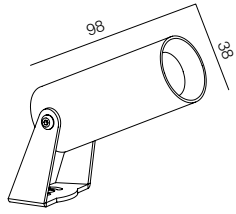

LOCUS O38

LOCUS O 220V

POWER - 4W, 6W, 12W, 18W, 40W / OPTIC - SPOT, MEDIUM / CCT - 2200K, 2700K, 4000K / CRI>93 Ra (R9>90, R12>90) / COMFORT - UGR <19 / IP65 / 220V (driver included) / CONTROL - NO DIM, DIM 220, DIM DALI / WARRANTY - 2 YEARS

FINISHES: PAINT (white, grey) / STEEL - STAINLESS