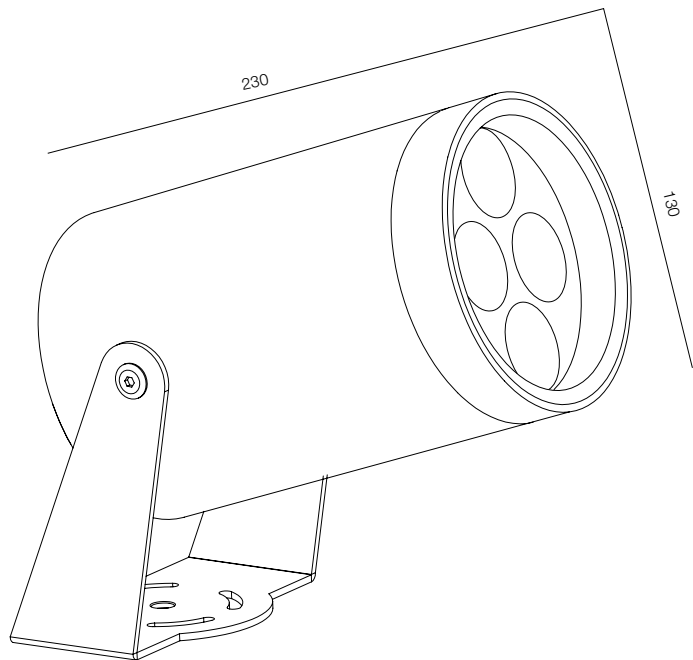

LOCUS O RGBW 48V