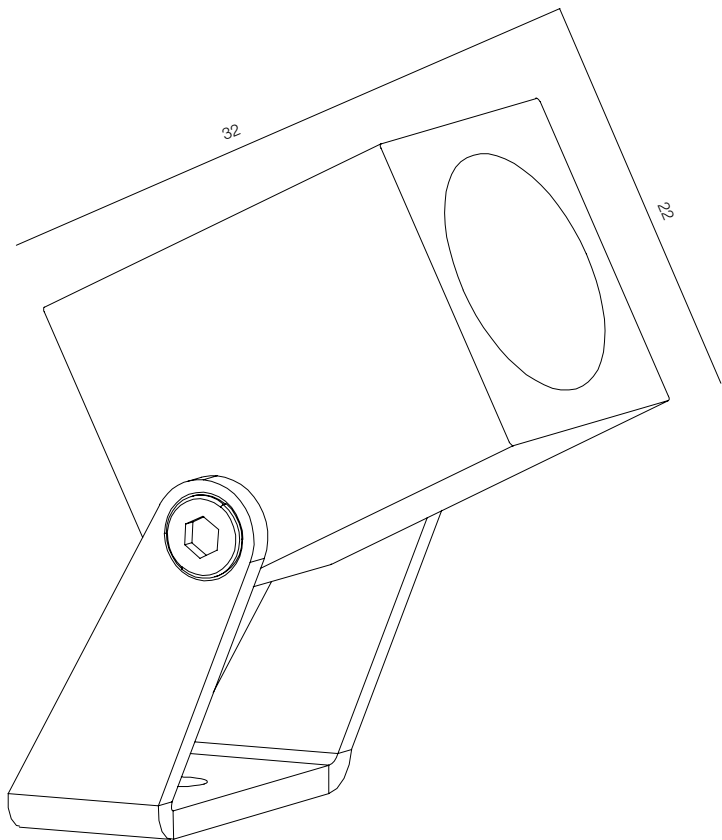

MOPS O XS 22

MOPS O XS

POWER - 1W / OPTIC - SPOT / CCT - 2200K / CRI>93 Ra (R9>90) / COMFORT - UGR <19 /
IP65 / 48V (driver included) / CONTROL - NO DIM / WARRANTY - 2 YEARS

FINISHES: PAINT (grey)