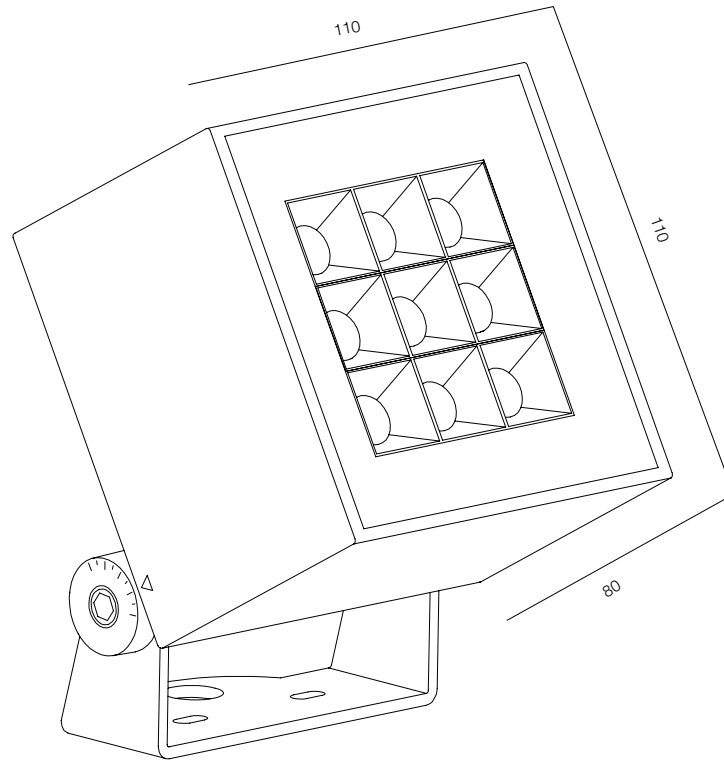

LOCUS O SUPER SPOT RGB

POWER - 25W / OPTIC - SUPER SPOT / CCT - RGBW / COMFORT - UGR <19 /
IP65 / 48V (driver included) / CONTROL - DIM DALI / WARRANTY - 2 YEARS

FINISHES: PAINT (grey)

MOPS O 70

MOPS O 110