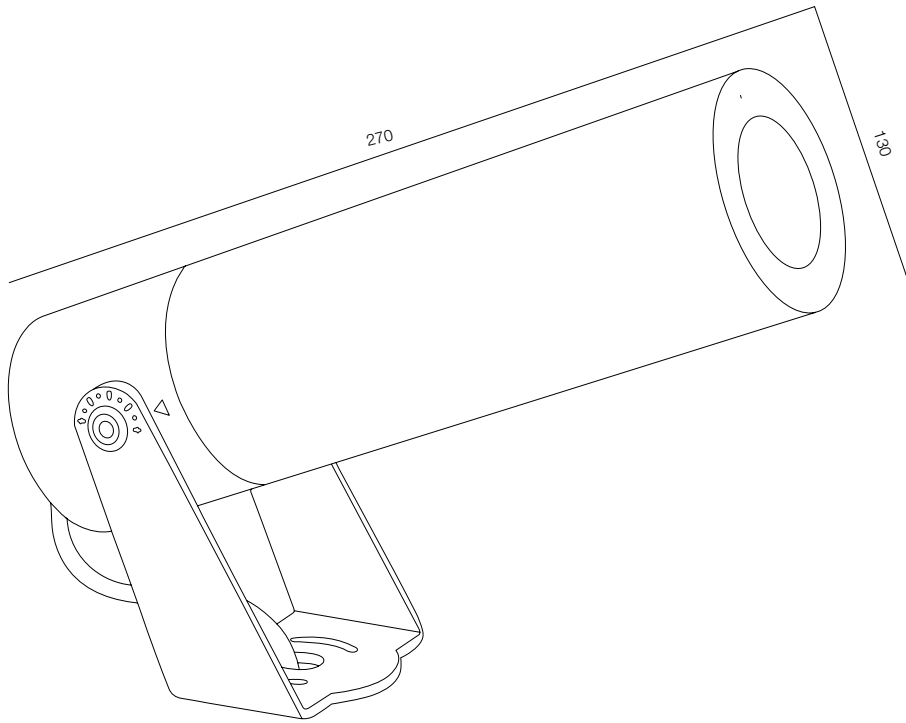

LOCUS O FRAME 76

LOCUS O FRAME

POWER - 18W / OPTIC - FRAMER / CCT - 2700K / CRI>93 Ra (R9>90) / COMFORT - UGR <19 /
IP65 / 220V (driver included) / CONTROL - DIM DALI / WARRANTY - 2 YEARS

FINISHES: PAINT (grey)