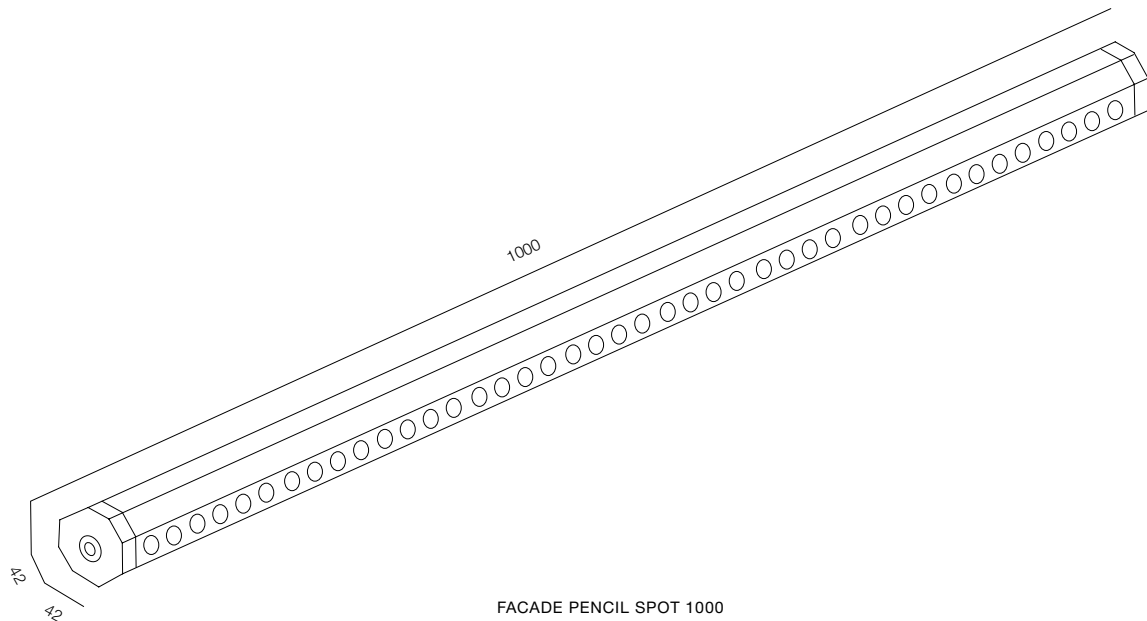

FINISHES: PAINT (grey)

FACADE PENCIL SPOT 1000

FACADE PENCIL SPOT

POWER - 20W / OPTIC - ASYMMETRIC / CCT - 2700K, GREEN / CRI>93 Ra (R9>90) / COMFORT - UGR <19 /
IP65 / 220V (driver included) / CONTROL - NO DIM / WARRANTY - 2 YEARS