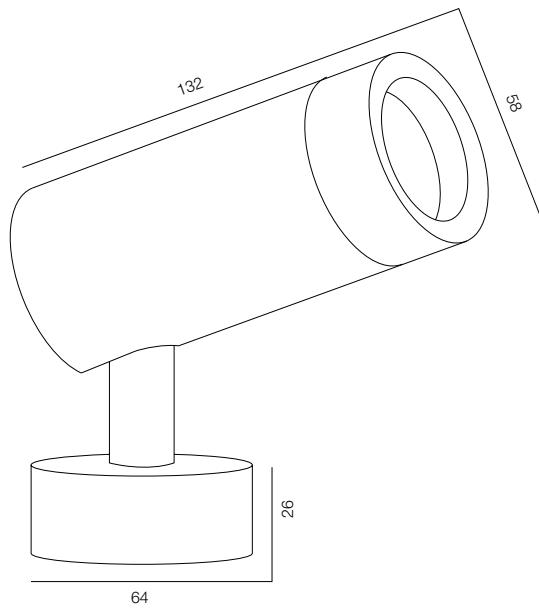

LOCUS Q SUPERZOOM 58

LOCUS Q SUPERZOOM

POWER - 6W / OPTIC - SUPERZOOM / CCT - 2200K / CRI>93 Ra (R9>90) / COMFORT - UGR <19 /
IP66 / 220V (driver included) / CONTROL - DIM 220 / WARRANTY - 2 YEARS

FINISHES: PAINT (grey)