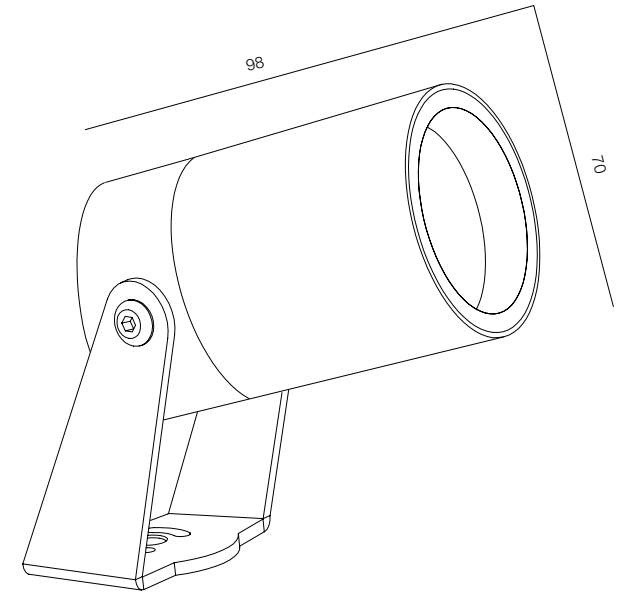

LOCUS O 26

LOCUS O 50

LOCUS O 70

LOCUS O 48V

POWER - 2W, 5W, 10W / OPTIC - SUPER SPOT, SPOT, MEDIUM / CCT - 2200K, 2700K / CRI > 93 Ra (R9 > 90) / COMFORT - UGR < 19 / IP65 / 48V (driver included) / CONTROL - NO DIM, DIM DALI / WARRANTY - 2 YEARS