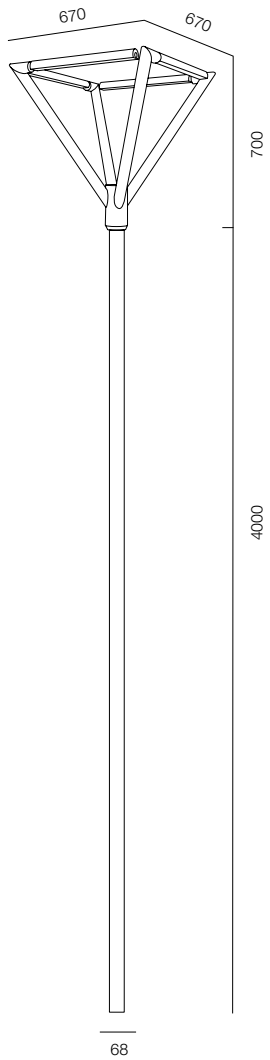

POLE 68 PYRAMID 4000

POLE 68 PYRAMID

POWER - 96W / FLOOD / CCT - 2700K / CRI>97 Ra (R9>90) / COMFORT - UGR <19 /
IP65 / 220V (driver included) / CONTROL - DIM DALI / WARRANTY - 2 YEARS

FINISHES: PAINT (grey)