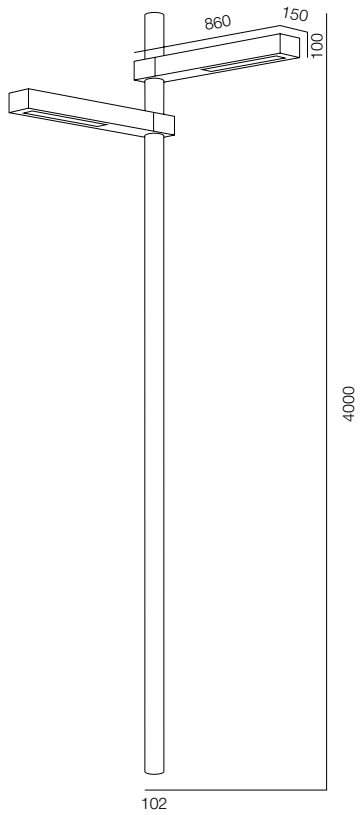

POLE 102 BEND 6000