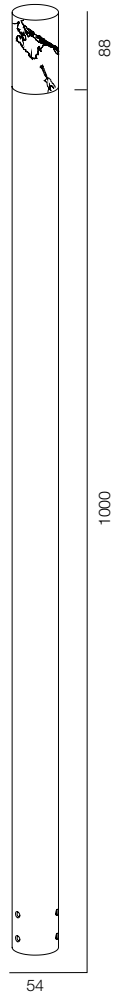

POST R54 SPEECH ALABASTER 1000

POST R54 SPEECH ALABASTER

POWER - 4W / FLOOD / CCT - 1800K / CRI>97 Ra (R9>90) / COMFORT - UGR <19 / IP65 / 220V (driver included) / CONTROL - NO DIM / WARRANTY - 2 YEARS

FINISHES: STONE NATURAL & PAINT (grey)