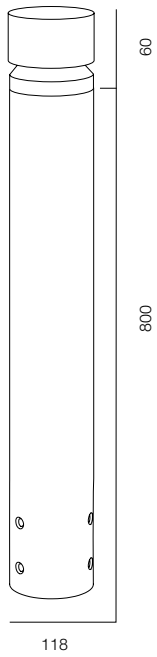

FINISHES: PAINT (grey)

POST R118 FLOW 400

POST R118 FLOW 580

POST R118 FLOW 800

POST R118 FLOW 1000

POST R118 FLOW

POWER - 15W / FLOOD / CCT - 2200K / CRI>97 Ra (R9>90) / COMFORT - UGR <19 /
IP65 / 220V (driver included) / CONTROL - DIM DALI / WARRANTY - 2 YEARS