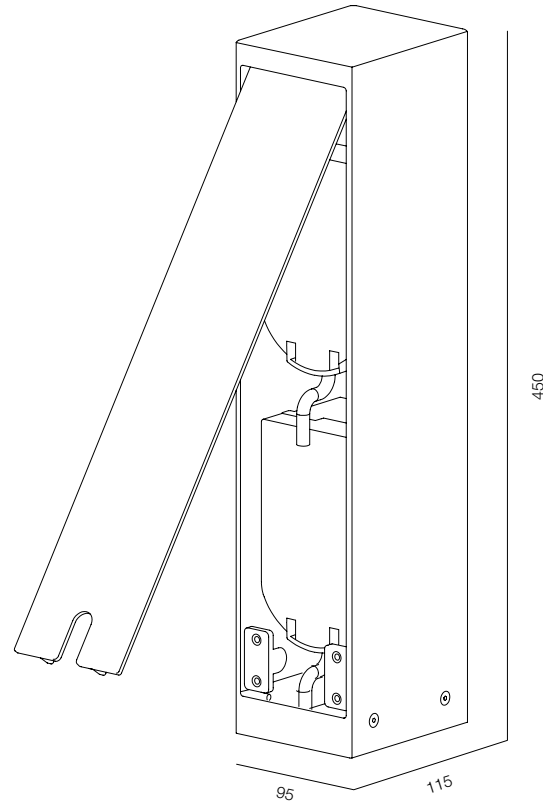

POST ELECTRO 480

POST ELECTRO

TYPE - 1 & 2 ELECTRIC SOCKETS / IP65 / 220V / WARRANTY - 2 YEARS
FINISHES: PAINT (grey)