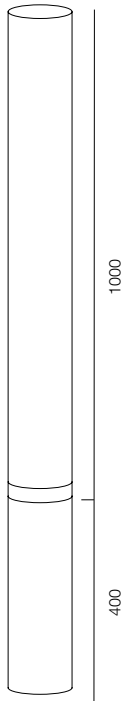

118

POST R118 PIPE 400