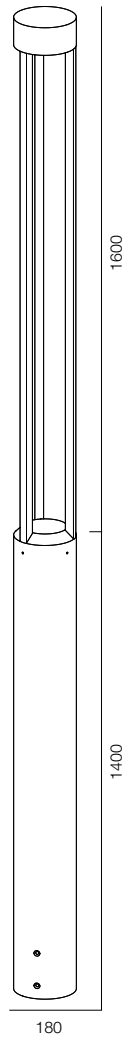

GARDEN COLUMN O 3000

GARDEN COLUMN O

POWER - 35W / FLOOD / CCT - 2700K / CRI>97 Ra (R9>90) / COMFORT - UGR <19 /
IP65 / 220V (driver included) / CONTROL - DIM DALI / WARRANTY - 2 YEARS

FINISHES: PAINT (grey)