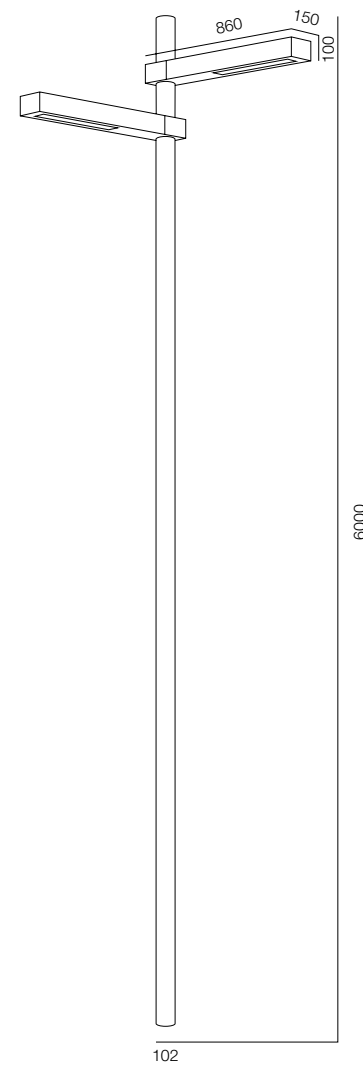

FINISHES: PAINT (grey)

POLE 102 BEND 4000

POLE 102 BEND 6000

POLE 102 BEND DUO 4000

POLE 102 BEND DUO 6000

POLE 102 BEND

POWER - 50W, 100W / FLOOD / CCT - 2700K / CRI>97 Ra (R9>90) / COMFORT - UGR <19 / IP65 / 220V (driver included) / CONTROL - NO DIM, DIM DALI / WARRANTY - 2 YEARS