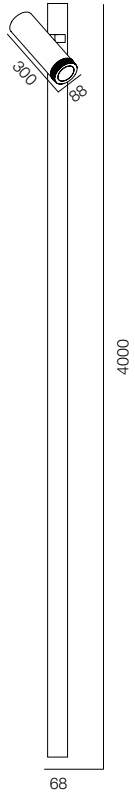

POLE 68 LOCUS ZOOM 4000