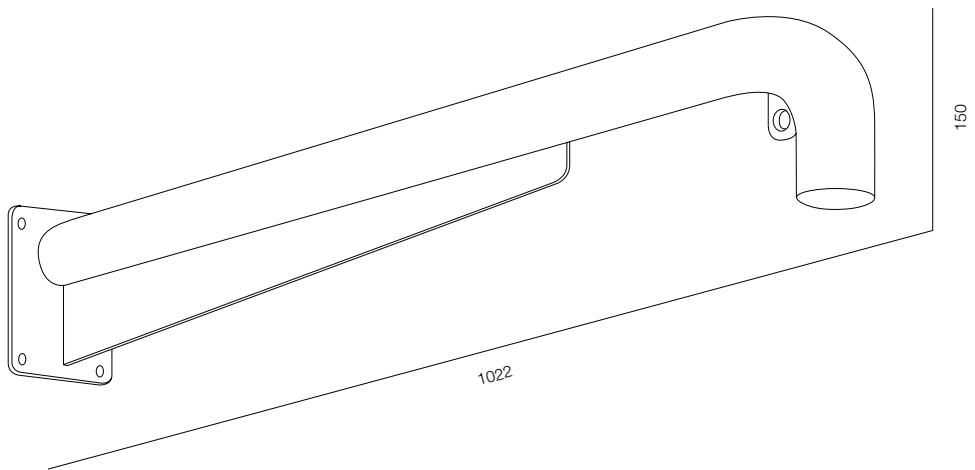

REMOTE BRACKET CAMERA 1000

REMOTE BRACKET CAMERA

TYPE - 1 CAMERA BRACKET / IP65 / WARRANTY - 2 YEARS
FINISHES: PAINT (grey)