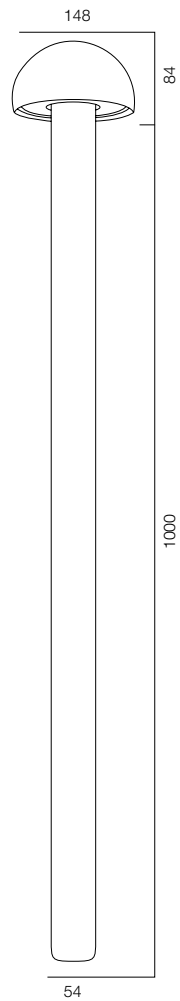

POST R54 BOROVIK 1000

POST R54 BOROVIK

POWER - 8W / OPTIC - WIDE / CCT - 1800K, 2200K, 2700K / CRI>97 Ra (R9>90) / COMFORT - UGR <19 / IP65 / 220V (driver included) / CONTROL - NO DIM / WARRANTY - 2 YEARS

FINISHES: PAINT (grey)