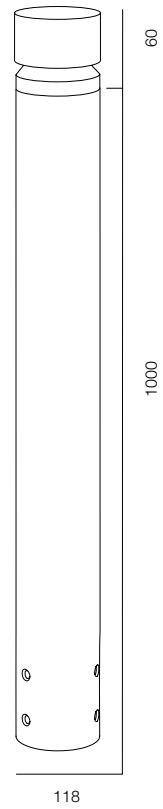

POST R118 FLOW 1000

POST R118 FLOW

POWER - 15W / FLOOD / CCT - 2200K / CRI>97 Ra (R9>90) / COMFORT - UGR <19 /
IP65 / 220V (driver included) / CONTROL - DIM DALI / WARRANTY - 2 YEARS

FINISHES: PAINT (grey)