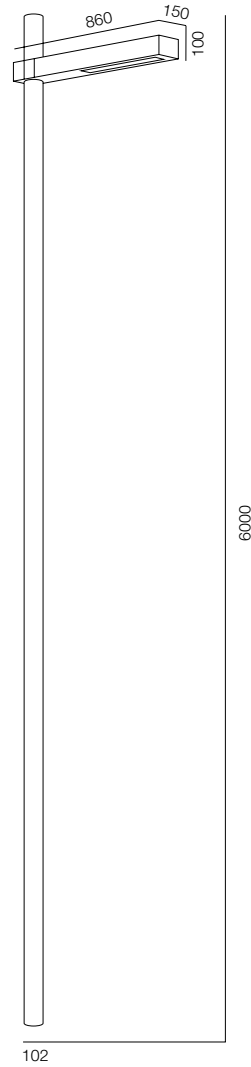

POLE 102 BEND DUO 4000