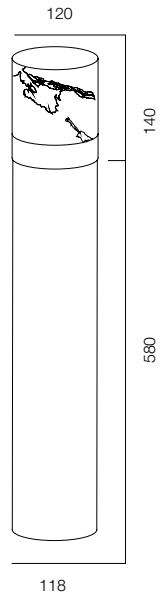

POST R118 SPEECH ALABASTER 580