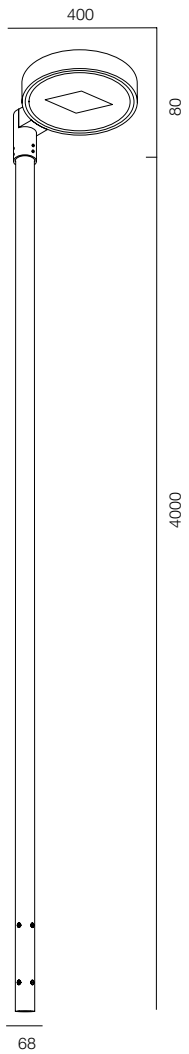

POLE 68 LOCUS ZOOM

POWER - 25W / OPTIC - ZOOM / CCT - 2200K / CRI>97 Ra (R9>90) / COMFORT - UGR <19 / IP65 / 220V (driver included) / CONTROL - DIM DALI / WARRANTY - 2 YEARS

FINISHES: PAINT (grey) / STAINLESS STEEL