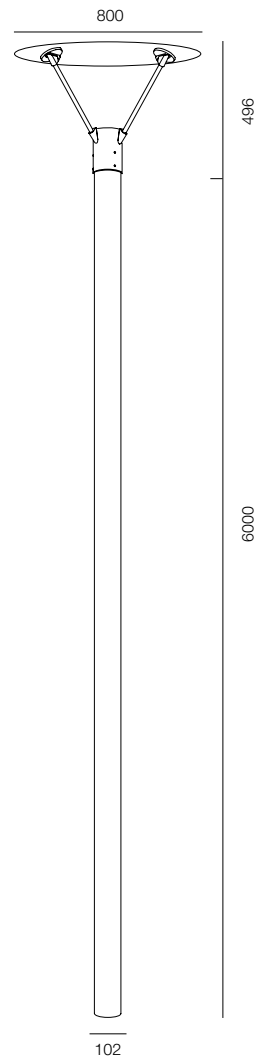

POLE 102 PLATE REFLECT 6000

POLE 102 PLATE REFLECT

POWER - 43W / FLOOD / CCT - 2700K / CRI>97 Ra (R9>90) / COMFORT - UGR <19 /
IP65 / 220V (driver included) / CONTROL - DIM DALI / WARRANTY - 2 YEARS

FINISHES: PAINT (grey)