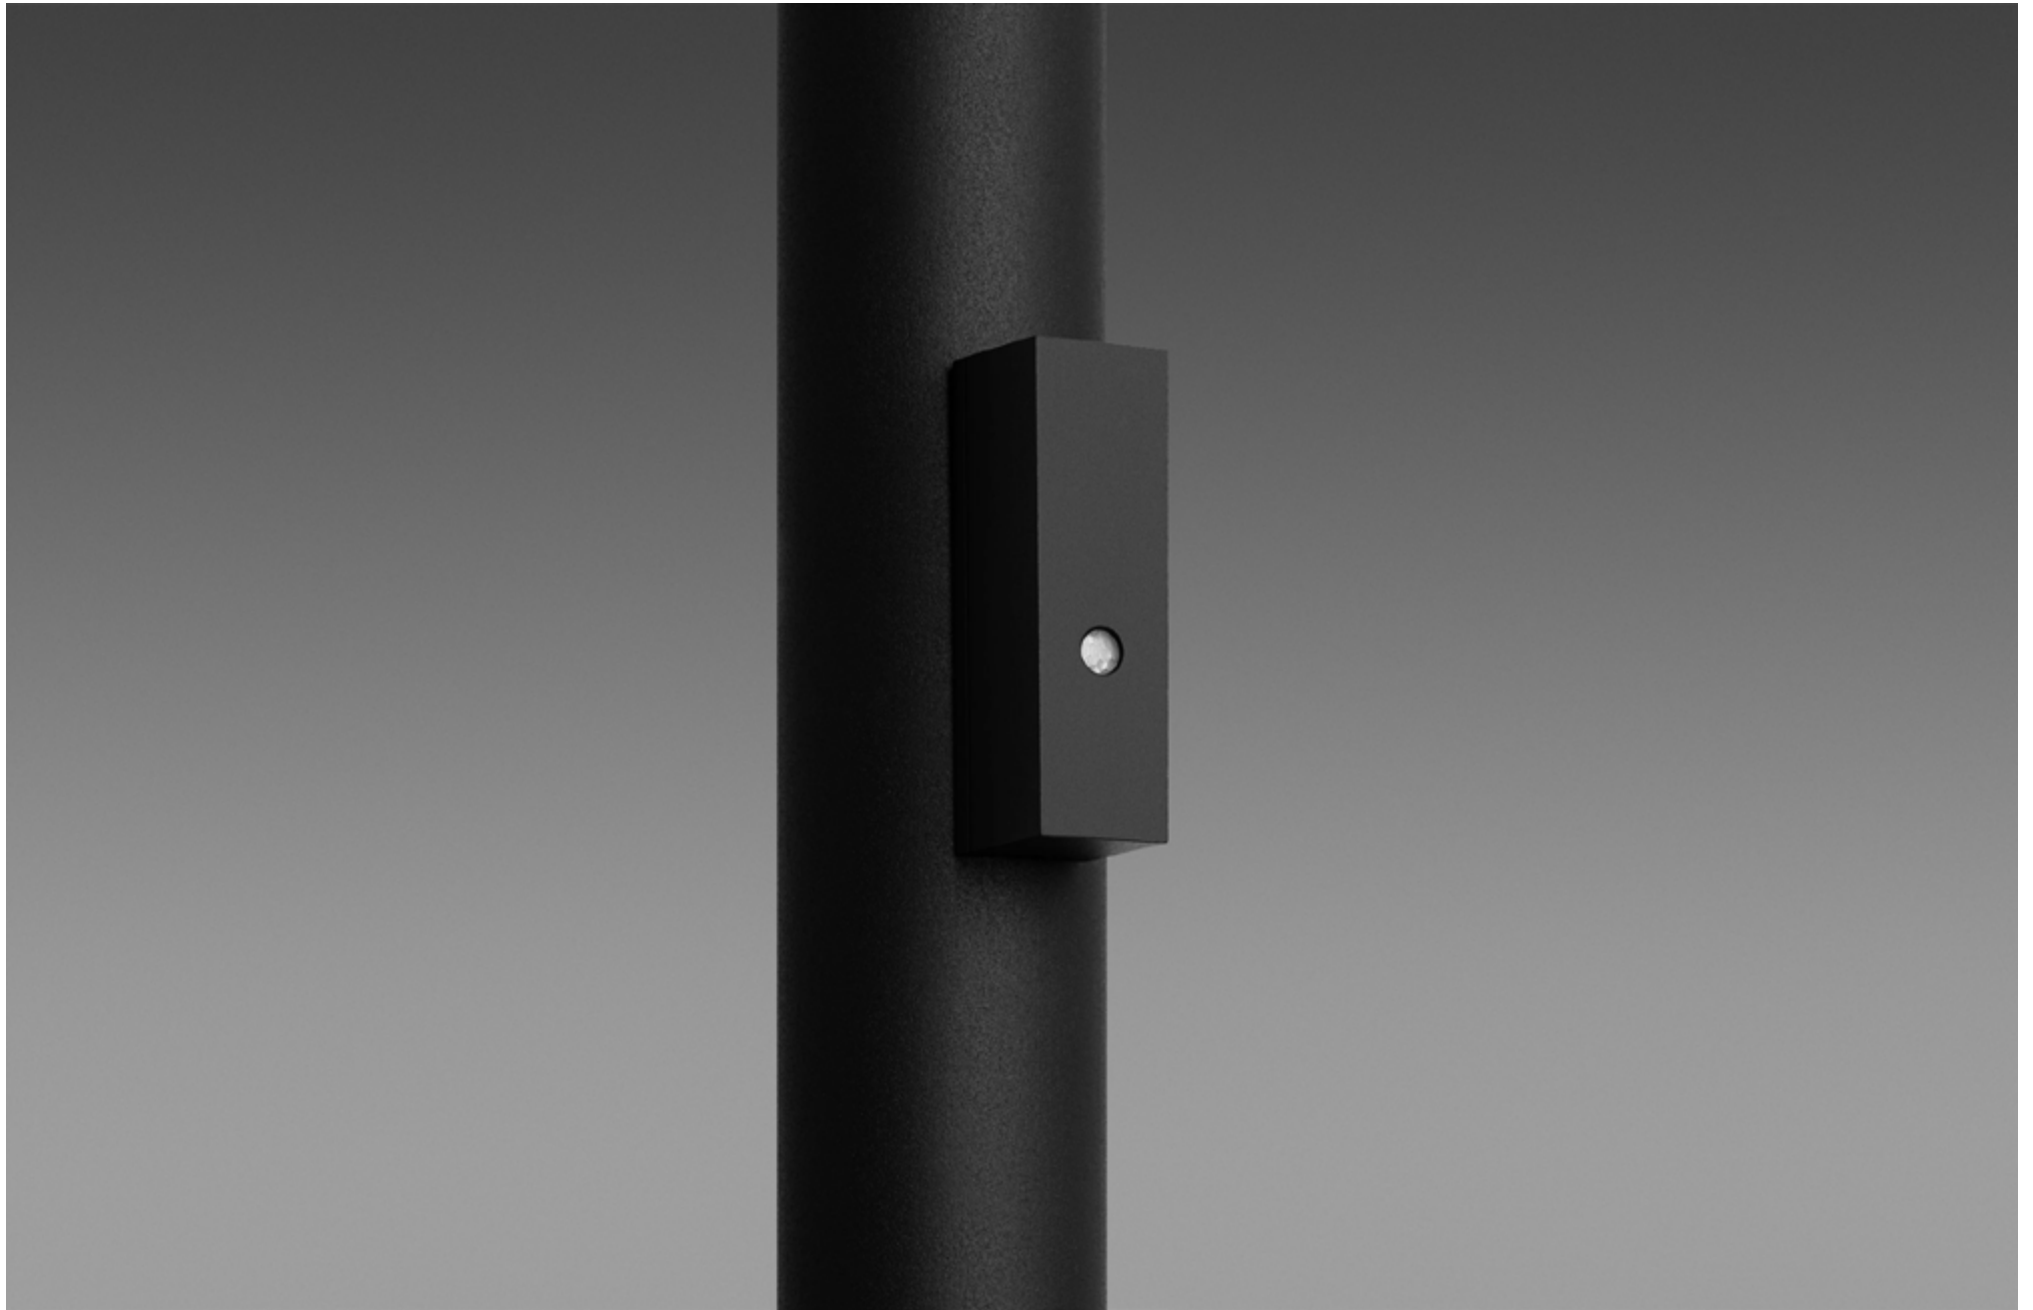

ELECTRO POLE 102

ELECTRO POLE

TYPE - 1 ELECTRIC SOCKET / IP65 / 220V / WARRANTY - 2 YEARS

FINISHES: PAINT (grey)

REMOTE BRACKET CAMERA 1000

REMOTE BRACKET CAMERA

TYPE - 1 CAMERA BRACKET / IP65 / WARRANTY - 2 YEARS
FINISHES: PAINT (grey)