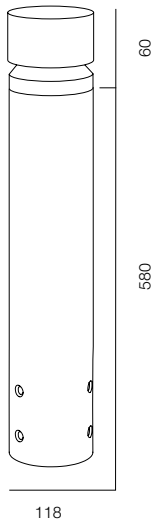

POST R118 FLOW 580