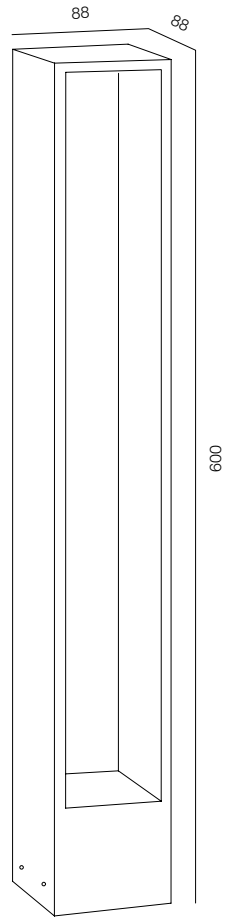

GARDEN POST PORTAL 600 S2

GARDEN POST PORTAL S2

POWER - 9W / OPTIC - WIDE / CCT - 2200K, 2700K / CRI>97 Ra (R9>90) / COMFORT - UGR <19 /
IP65 / 220V (driver included) / CONTROL - NO DIM / WARRANTY - 2 YEARS

FINISHES: PAINT (grey)