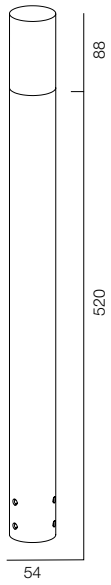

GOOD DESIGN, CHICAGO
2020, 2021

DESIGNED AND MADE
IN RUSSIA, MOSCOW
2022

GOLDEN PHOTON, MOSCOW
2021, 2023

ADD AWARDS, ST. PETERSBURG
2021

ELLE DECORATION, MOSCOW
2020

INDEX

POST R54 SPEECH	7	GARDEN COLUMN O	47	POST ELECTRO	89
POST R54 SPEECH ALABASTER	9	GARDEN COLUMN	49	ELECTRO POLE	91
POST R54 BAMBOO	11	GARDEN COLUMN R	51	REMOTE BRACKET CAMERA	93
POST R54 FLOW	13			MOTION LIGHT SENSOR	95
POST R54 BOROVIK	15	POLE 68 PLUTO	53		
POST R54 GRIB	17	POLE 68 SVADE	55	POST R118 ELECTRO	97
POST R54 HAT	19	POLE 68 SINTRA	57		
		POLE 68 ARCO	59		
GARDEN POST R76	21	POLE 68 PYRAMID	61		
		POLE 68 PUNT	63		
POST R118 HAT	23	POLE 68 FLOOD	65		
POST R118 ONE WAY	25	POLE 68 CIRCLE	67		
POST R118 FLOW	27	POLE 68 LOCUS ZOOM	69		
POST R118 SPEECH ALABASTER	29	POLE 68 DONUT	71		
POST R118 PIPE	31	POLE 68 LACROS	73		
		POLE 68 PLATE REFLECT	75		
GARDEN POST ARC	33	POLE 68 BROLLY	77		
GARDEN POST FENS	35				
GARDEN POST NOTCH	37	POLE 102 PLATE REFLECT	79		
GARDEN POST NOTCH L	39	POLE 102 LOCUS	81		
GARDEN POST PORTAL SLIM	41	POLE 102 FLOOD	83		
GARDEN POST PORTAL S2	43	POLE 102 BEND	85		
GARDEN POST PORTAL S4	45				
		POLE SQR BEND	87		