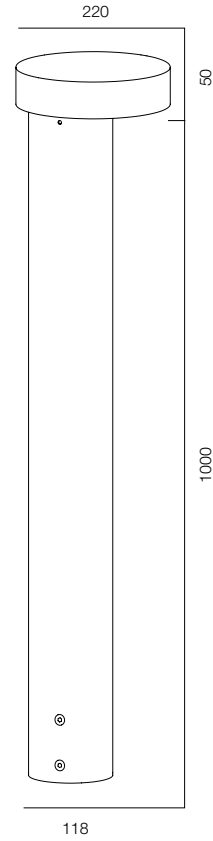

POST R118 HAT 1000

POST R118 HAT

POWER - 18W / FLOOD / CCT - 2700K / CRI>97 Ra (R9>90) / COMFORT - UGR <19 /
IP65 / 220V (driver included) / CONTROL - DIM DALI / WARRANTY - 2 YEARS

FINISHES: PAINT (grey)