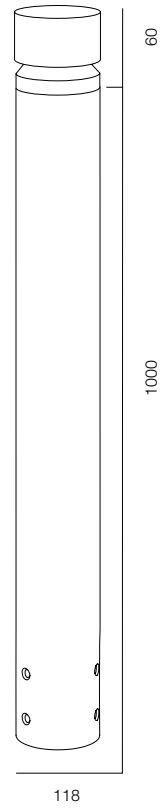

POST R118 FLOW 1000

POST R118 FLOW

POWER - 15W / FLOOD / CCT - 2200K / CRI>97 Ra (R9>90) / COMFORT - UGR <19 /
IP65 / 220V (driver included) / CONTROL - DIM DALI / WARRANTY - 2 YEARS

FINISHES: PAINT (grey)