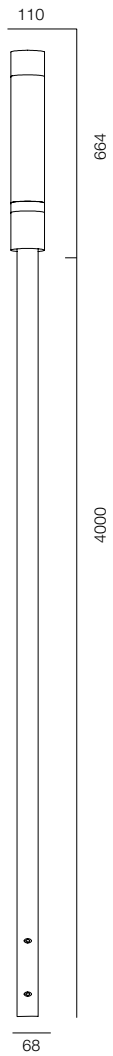

POLE 68 FLOOD 4000

POLE 68 FLOOD

POWER - 22W / FLOOD / CCT - 2700K / CRI>97 Ra (R9>90) / COMFORT - UGR <19 /
IP65 / 220V (driver included) / CONTROL - DIM DALI / WARRANTY - 2 YEARS

FINISHES: PAINT (grey)