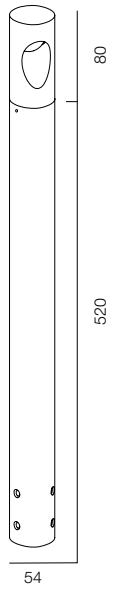

POST R54 BAMBOO 520