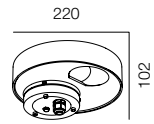

HEAD HAT 18W