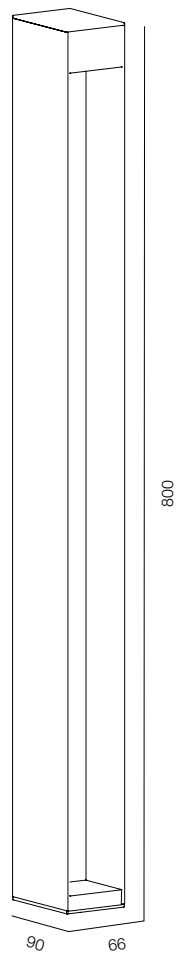

GARDEN POST NOTCH 800

GARDEN POST NOTCH

POWER - 12W / FLOOD / CCT - 2200K, 2700K / CRI>97 Ra (R9>90) / COMFORT - UGR <19 / IP65 / 220V (driver included) / CONTROL - NO DIM / WARRANTY - 2 YEARS

FINISHES: PAINT (grey)