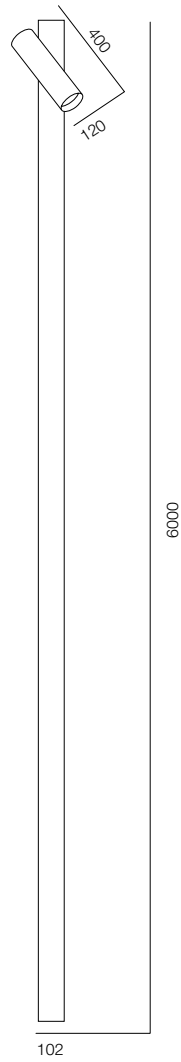

POLE 102 LOCUS 6000

POLE 102 LOCUS

POWER - 30W / OPTIC - WIDE / CCT - 2700K / CRI>97 Ra (R9>90) / COMFORT - UGR <19 / IP65 / 220V (driver included) / CONTROL - NO DIM, DIM DALI / WARRANTY - 2 YEARS

FINISHES: PAINT (grey)