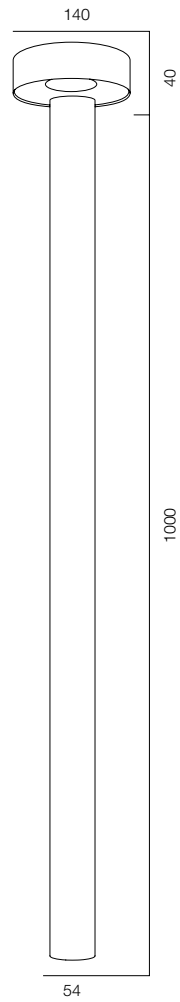

POST R54 HAT 1000

POST R54 HAT

POWER - 8W / FLOOD / CCT - 2200K / CRI>97 Ra (R9>90) / COMFORT - UGR <19 /
IP65 / 220V (driver included) / CONTROL - DIM DALI / WARRANTY - 2 YEARS

FINISHES: PAINT (grey)