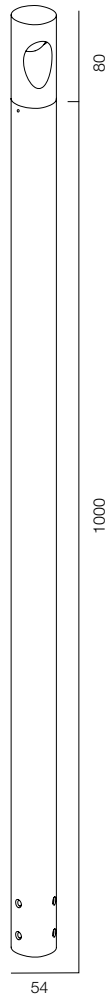

POST R54 BAMBOO 1000

POST R54 BAMBOO

POWER - 4W / FLOOD / CCT - 2200K, 2700K / CRI>97 Ra (R9>90) / COMFORT - UGR <19 / IP65 / 220V (driver included) / CONTROL - NO DIM / WARRANTY - 2 YEARS

FINISHES: PAINT (grey) / 100% BRASS (gold)