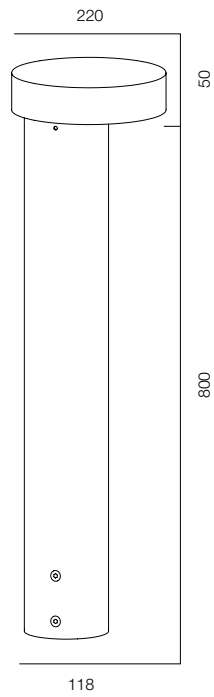

POST R118 HAT 800