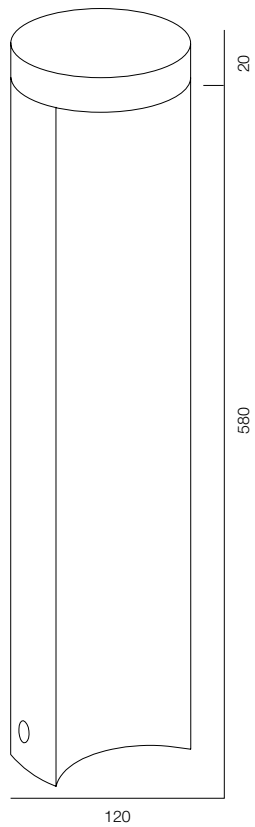

GARDEN POST ARC 580

GARDEN POST ARC

POWER - 12W / FLOOD / CCT - 2200K, 2700K / CRI>97 Ra (R9>90) / COMFORT - UGR <19 / IP65 / 220V (driver included) / CONTROL - DIM DALI / WARRANTY - 2 YEARS

FINISHES: PAINT (grey)