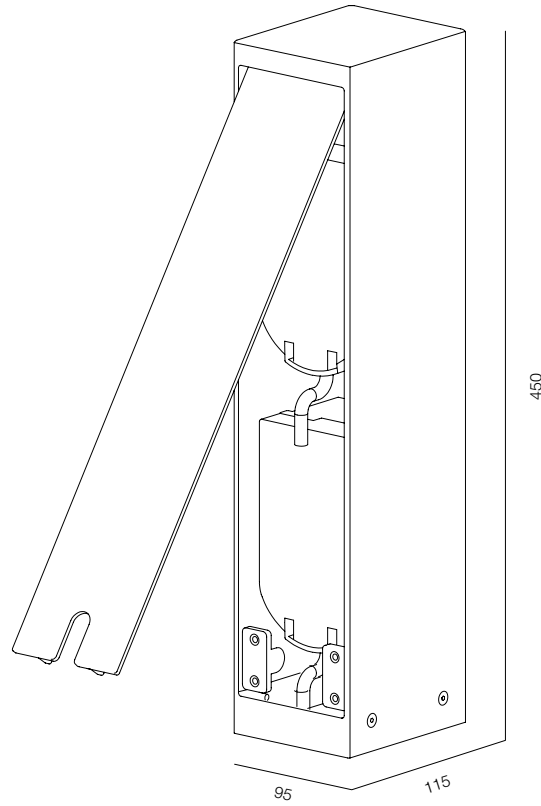

POST ELECTRO 480

POST ELECTRO

TYPE - 1 & 2 ELECTRIC SOCKETS / IP65 / 220V / WARRANTY - 2 YEARS
FINISHES: PAINT (grey)