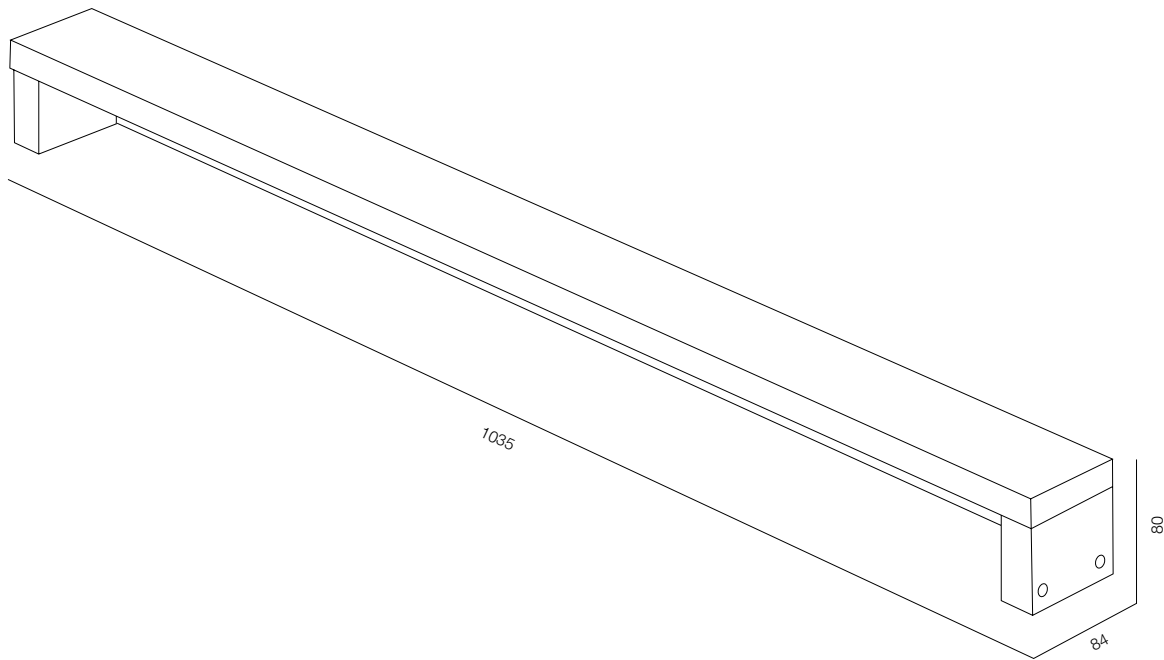

GARDEN POST FENS 1000

GARDEN POST FENS

POWER - 10W / FLOOD / CCT - 2200K / CRI>97 Ra (R9>90) / COMFORT - UGR <19 /
IP65 / 48V (driver included) / CONTROL - NO DIM / WARRANTY - 2 YEARS

FINISHES: PAINT (grey)