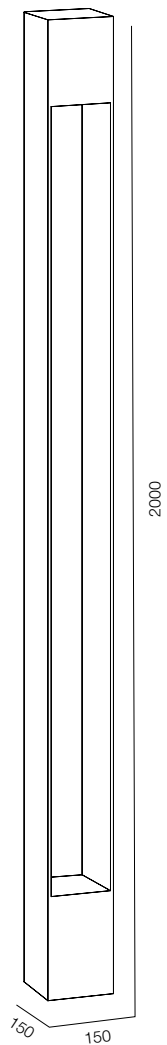

GARDEN COLUMN 2000

GARDEN COLUMN

POWER - 25W / FLOOD / CCT - 2700K / CRI>97 Ra (R9>90) / COMFORT - UGR <19 /
IP65 / 220V (driver included) / CONTROL - NO DIM / WARRANTY - 2 YEARS

FINISHES: PAINT (grey)