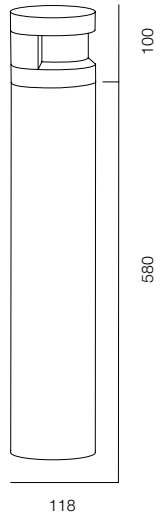

POST R118 ONE WAY 580