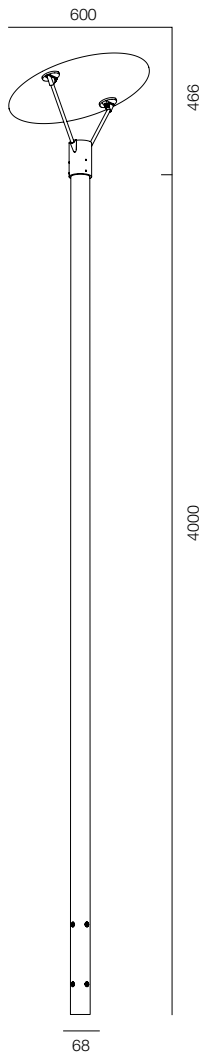

POLE 68 DONUT 4000

POLE 68 PLATE REFLECT

POWER - 26W / FLOOD / CCT - 2200K / CRI>97 Ra (R9>90) / COMFORT - UGR <19 /
IP65 / 220V (driver included) / CONTROL - NO DIM / WARRANTY - 2 YEARS

FINISHES: PAINT (grey)