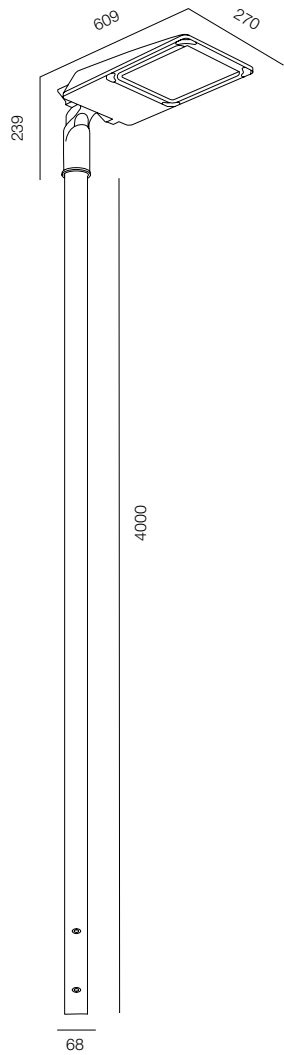

POLE 68 SVADE 4000

POLE 68 SVADE

POWER - 60W / FLOOD / CCT - 2200K / CRI>97 Ra (R9>90) / COMFORT - UGR <19 /
IP65 / 220V (driver included) / CONTROL - DIM DALI / WARRANTY - 2 YEARS

FINISHES: PAINT (grey)