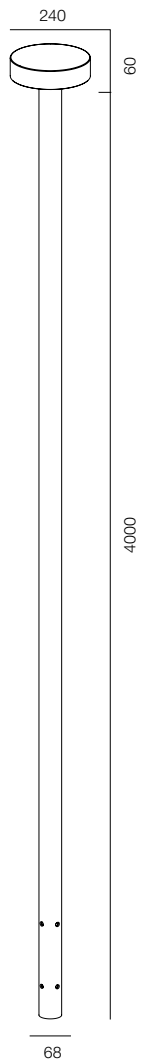

POLE 68 PUNT 4000

POLE 68 PUNT

POWER - 42W / FLOOD / CCT - 2200K / CRI>97 Ra (R9>90) / COMFORT - UGR <19 /
IP65 / 220V (driver included) / CONTROL - NO DIM / WARRANTY - 2 YEARS

FINISHES: PAINT (grey)