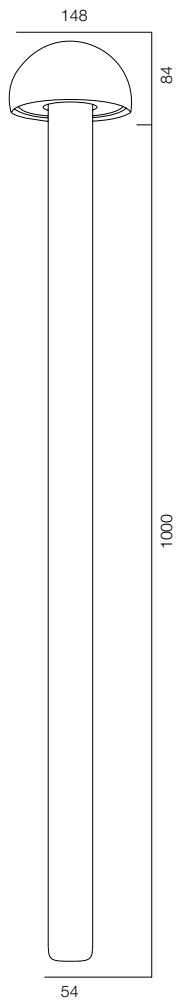

POST R54 BOROVIK 1000

POST R54 BOROVIK

POWER - 8W / OPTIC - WIDE / CCT - 1800K, 2200K, 2700K / CRI>97 Ra (R9>90) / COMFORT - UGR <19 / IP65 / 220V (driver included) / CONTROL - NO DIM / WARRANTY - 2 YEARS

FINISHES: PAINT (grey)