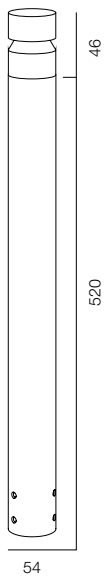

POST R54 FLOW 520