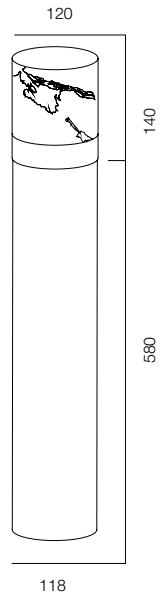

FINISHES: PAINT (grey)

POST R118 SPEECH ALABASTER 400

POST R118 SPEECH ALABASTER 580

POST R118 SPEECH ALABASTER 800

POST R118 SPEECH ALABASTER 1000

POST R118 SPEECH ALABASTER

POWER - 14W / FLOOD / CCT - 2200K / CRI>97 Ra (R9>90) / COMFORT - UGR <19 /
 IP65 / 220V (driver included) / CONTROL - DIM DALI / WARRANTY - 2 YEARS