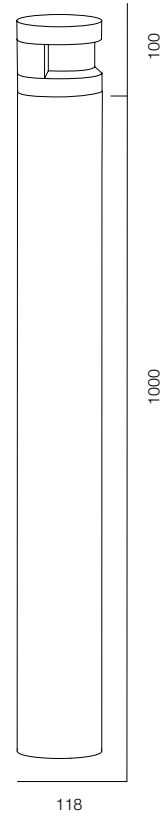

POST R118 ONE WAY 1000

POST R118 ONE WAY

POWER - 12W / OPTIC - FLOOD / CCT - 2200K, 2700K / CRI->97 Ra (R9>90) / COMFORT - UGR <19 / IP65 / 220V (driver included) / CONTROL - DIM DALI / WARRANTY - 2 YEARS

FINISHES: PAINT (grey)