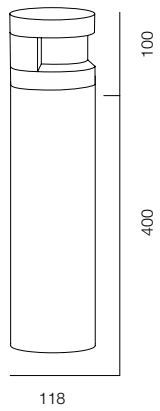

POST R118 ONE WAY 400