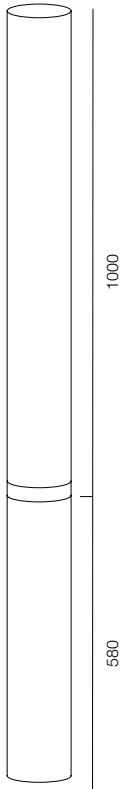

118

POST R118 PIPE 580