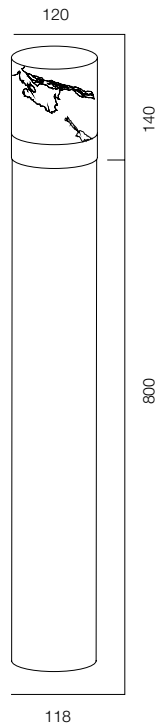

FINISHES: PAINT (grey)

POST R118 SPEECH ALABASTER 400

POST R118 SPEECH ALABASTER 580

POST R118 SPEECH ALABASTER 800

POST R118 SPEECH ALABASTER 1000

POST R118 SPEECH ALABASTER

POWER - 14W / FLOOD / CCT - 2200K / CRI>97 Ra (R9>90) / COMFORT - UGR <19 /
 IP65 / 220V (driver included) / CONTROL - DIM DALI / WARRANTY - 2 YEARS