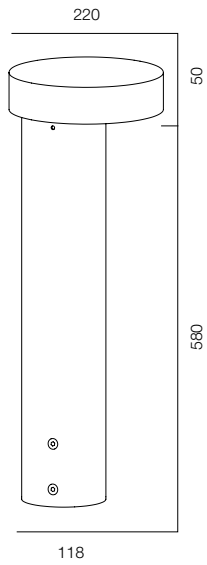

POST R118 HAT 580