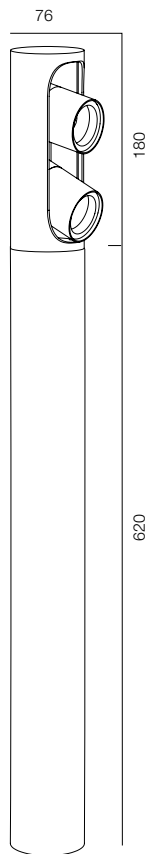

POST R76 LOCUS 620

GARDEN POST R76

POWER - 12W / OPTIC - ASSYMETRIC / CCT - 2700K / CRI>97 Ra (R9>90) / COMFORT - UGR <19 / IP65 / 220V (driver included) / CONTROL - NO DIM / WARRANTY - 2 YEARS

FINISHES: PAINT (grey)