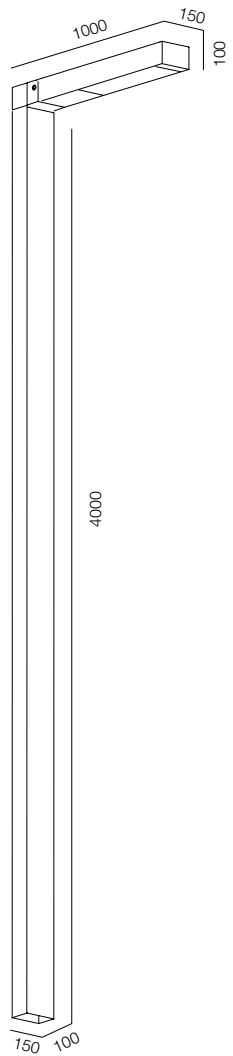

POLE SQR BEND 4000

POLE SQR BEND

POWER - 50W / OPTIC - WIDE / CCT - 2700K / CRI>97 Ra (R9>90) / COMFORT - UGR <19 / IP65 / 220V (driver included) / CONTROL - DIM DALI / WARRANTY - 2 YEARS

FINISHES: PAINT (grey)