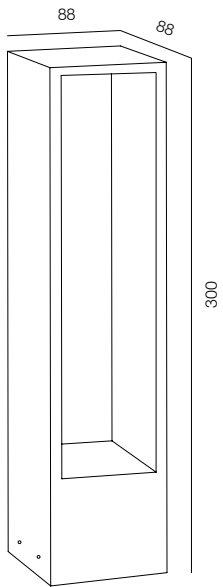

GARDEN POST PORTAL 300 S2