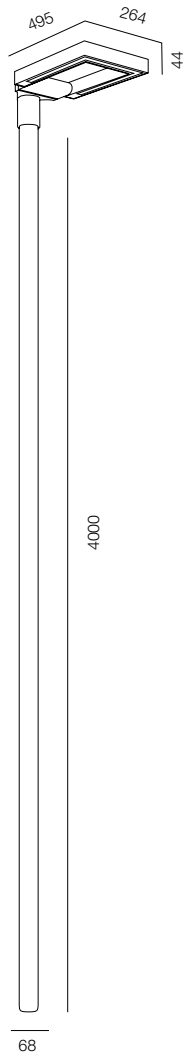

POLE 68 ARCO 4000

POLE 68 ARCO

POWER - 36W / FLOOD / CCT - 2200K / CRI>97 Ra (R9>90) / COMFORT - UGR <19 /
IP65 / 220V (driver included) / CONTROL - NO DIM / WARRANTY - 2 YEARS

FINISHES: PAINT (grey)