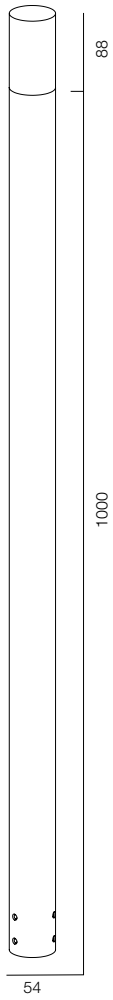

POST R54 SPEECH 1000

POST R54 SPEECH

POWER - 6W / FLOOD / CCT - 2200K / CRI>97 Ra (R9>90) / COMFORT - UGR <19 / IP65 / 220V (driver included) / CONTROL - NO DIM / WARRANTY - 2 YEARS

FINISHES: PAINT (grey)