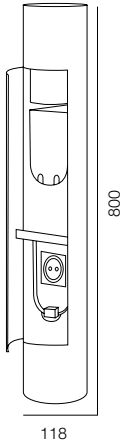

BASE POST R118 ELECTRO

POST R118 ELECTRO

POWER - 12W, 14W, 18W, 38W / FLOOD / CCT - 2200K, 2700K / CRI>97 Ra (R9>90) / COMFORT - UGR <19 / IP65 / 220V (driver included) / CONTROL - DIM DALI / WARRANTY - 2 YEARS

FINISHES: PAINT (grey)