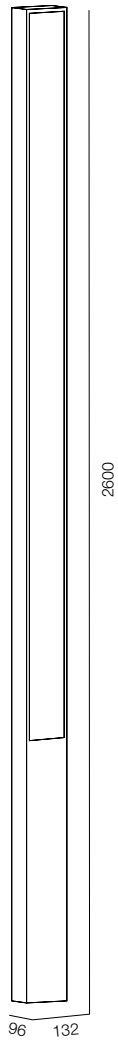

GARDEN COLUMN R 2600

GARDEN COLUMN R

POWER - 60W / FLOOD / CCT - 2700K / CRI>97 Ra (R9>90) / COMFORT - UGR <19 /
IP65 / 220V (driver included) / CONTROL - DIM DALI / WARRANTY - 2 YEARS

FINISHES: PAINT (grey)