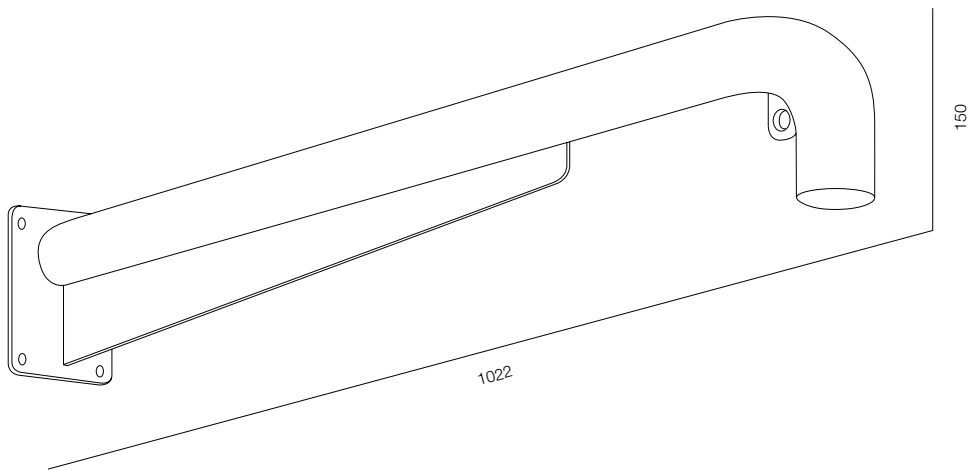

320

142

ELECTRO POLE 102

ELECTRO POLE

TYPE - 1 ELECTRIC SOCKET / IP65 / 220V / WARRANTY - 2 YEARS
FINISHES: PAINT (grey)

REMOTE BRACKET CAMERA 1000

REMOTE BRACKET CAMERA

TYPE - 1 CAMERA BRACKET / IP65 / WARRANTY - 2 YEARS
FINISHES: PAINT (grey)