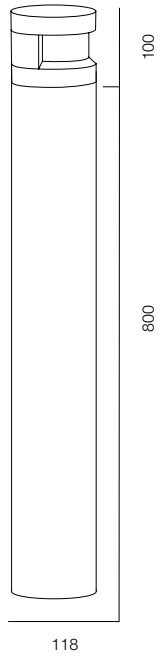

POST R118 ONE WAY 800