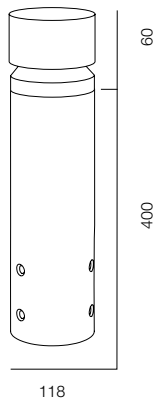

POST R118 FLOW 400