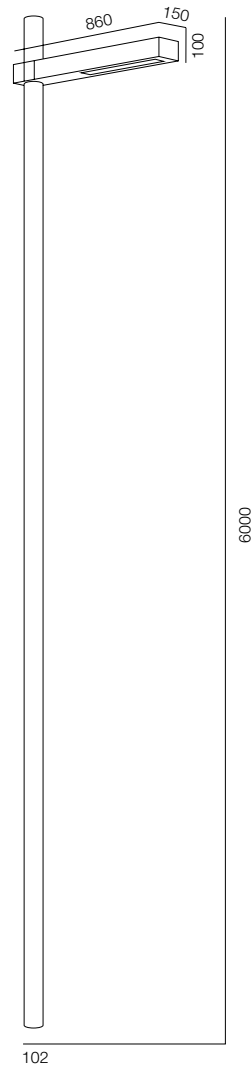

POLE 102 BEND DUO 4000