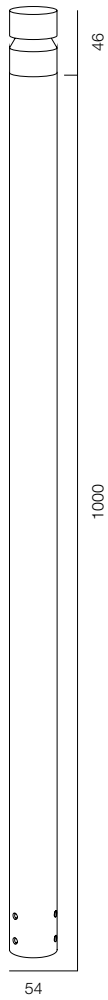

POST R54 FLOW 1000

POST R54 FLOW

POWER - 4W / FLOOD / CCT - 2200K / CRI>97 Ra (R9>90) / COMFORT - UGR <19 / IP65 / 220V (driver included) / CONTROL - NO DIM / WARRANTY - 2 YEARS

FINISHES: PAINT (grey)