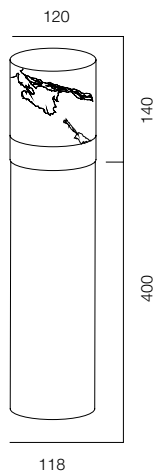

POST R118 SPEECH ALABASTER 400