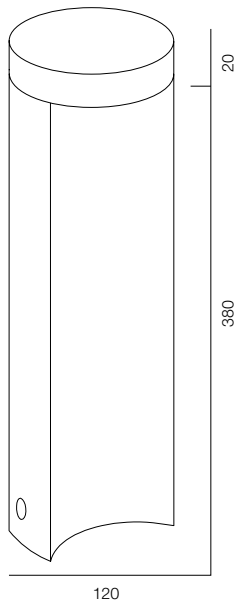

GARDEN POST ARC 380