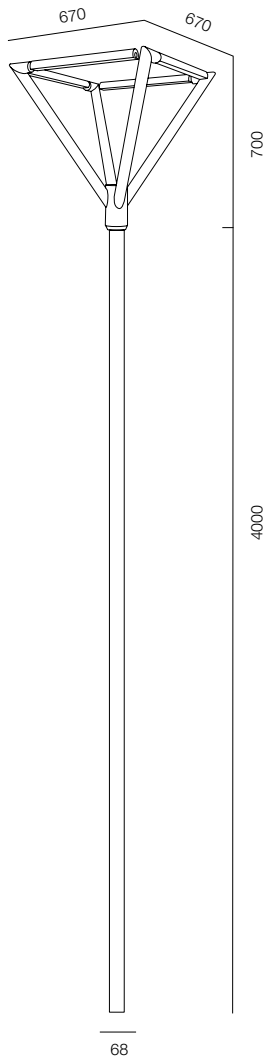

POLE 68 PYRAMID 4000

POLE 68 PYRAMID

POWER - 96W / FLOOD / CCT - 2700K / CRI>97 Ra (R9>90) / COMFORT - UGR <19 /
IP65 / 220V (driver included) / CONTROL - DIM DALI / WARRANTY - 2 YEARS

FINISHES: PAINT (grey)