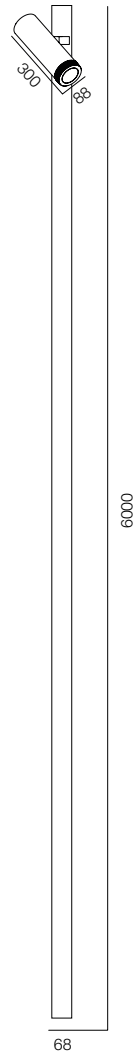

POLE 68 LOCUS ZOOM 6000

POLE 68 LOCUS ZOOM

POWER - 25W / OPTIC - ZOOM / CCT - 2200K / CRI>97 Ra (R9>90) / COMFORT - UGR <19 / IP65 / 220V (driver included) / CONTROL - DIM DALI / WARRANTY - 2 YEARS

FINISHES: PAINT (grey) / STAINLESS STEEL