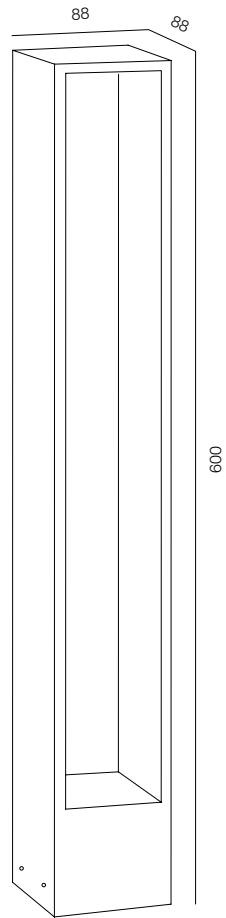

GARDEN POST PORTAL 600 S2

GARDEN POST PORTAL S2

POWER - 9W / OPTIC - WIDE / CCT - 2200K, 2700K / CRI>97 Ra (R9>90) / COMFORT - UGR <19 /
IP65 / 220V (driver included) / CONTROL - NO DIM / WARRANTY - 2 YEARS

FINISHES: PAINT (grey)