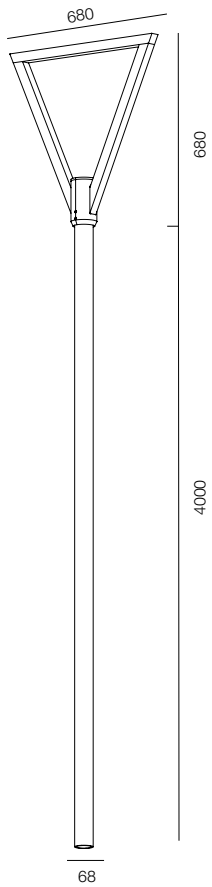

POLE 68 LACROS 4000