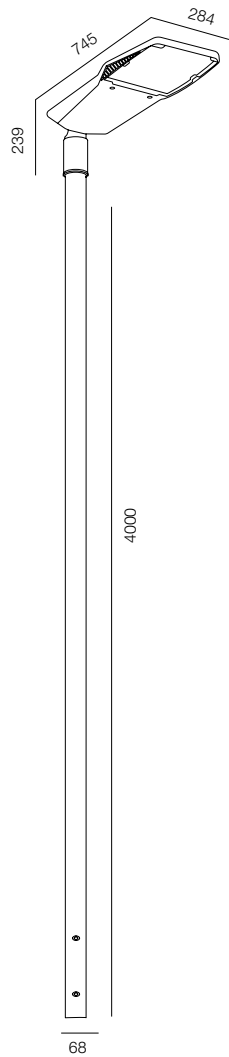

POLE 68 SINTRA 4000

POLE 68 SINTRA

POWER - 180W / FLOOD / CCT - 2200K / CRI>97 Ra (R9>90) / COMFORT - UGR <19 /
IP65 / 220V (driver included) / CONTROL - DIM DALI / WARRANTY - 2 YEARS

FINISHES: PAINT (grey)