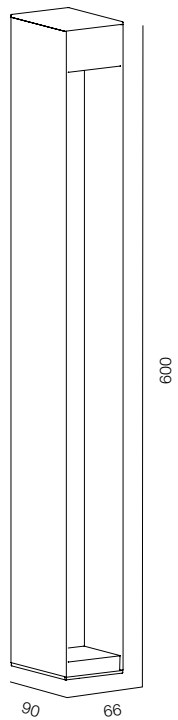

GARDEN POST NOTCH 600