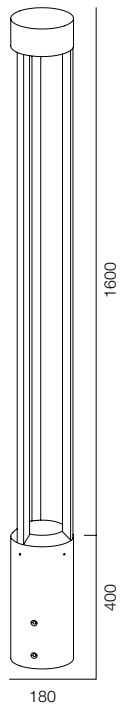

GARDEN COLUMN O 2000