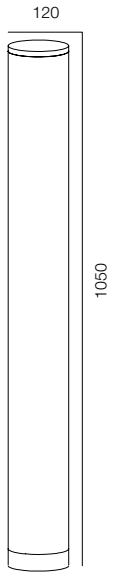

HEAD PIPE 38W

HEAD SPEECH 14W

HEAD HAT 18W

HEAD ONE WAY 12W