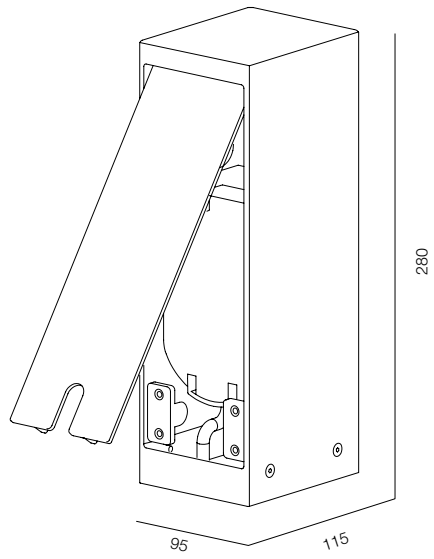

POST ELECTRO 280