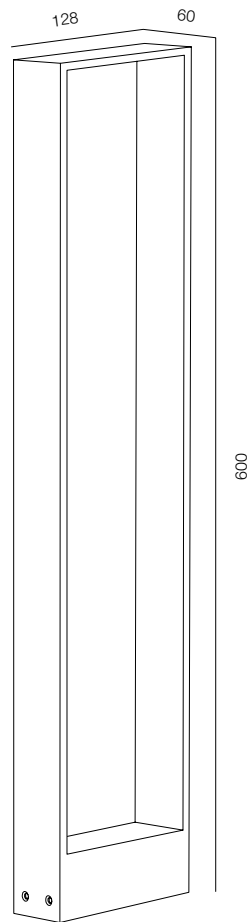

GARDEN POST PORTAL SLIM 600

GARDEN POST PORTAL SLIM

POWER - 4W / OPTIC - WIDE / CCT - 2200K, 2700K / CRI>97 Ra (R9>90) / COMFORT - UGR <19 /
IP65 / 220V (driver included) / CONTROL - NO DIM / WARRANTY - 2 YEARS

FINISHES: PAINT (grey)