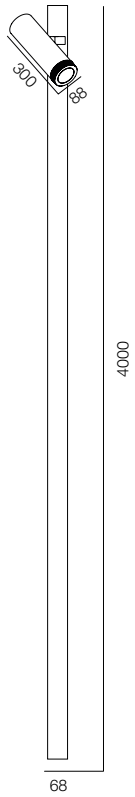

POLE 68 LOCUS ZOOM 4000