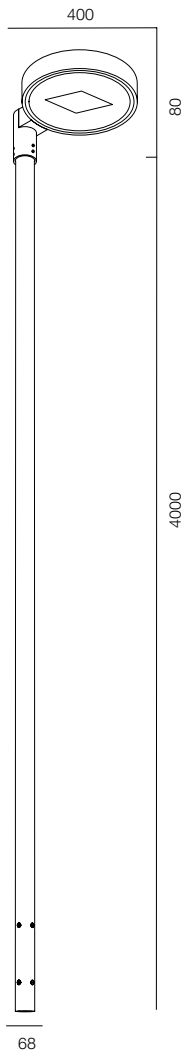

POLE 68 LOCUS ZOOM

POWER - 25W / OPTIC - ZOOM / CCT - 2200K / CRI>97 Ra (R9>90) / COMFORT - UGR <19 / IP65 / 220V (driver included) / CONTROL - DIM DALI / WARRANTY - 2 YEARS

FINISHES: PAINT (grey) / STAINLESS STEEL