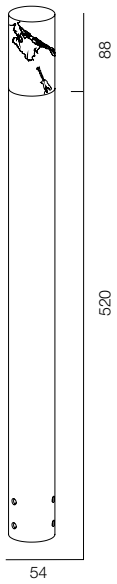

POST R54 SPEECH ALABASTER 520