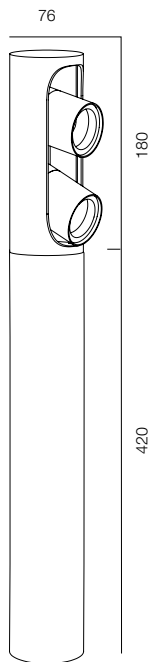

POST R76 LOCUS 420