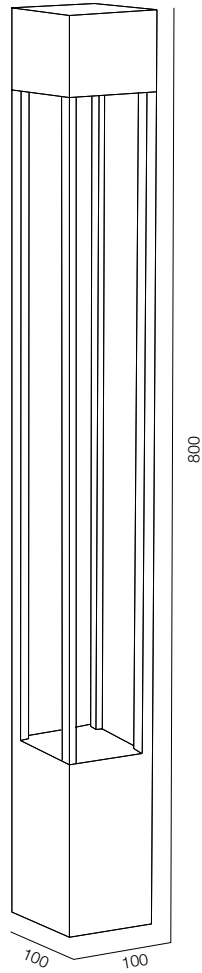

GARDEN POST PORTAL 800 S4

GARDEN POST PORTAL S4

POWER - 9W / FLOOR / CCT - 2700K / CRI>97 Ra (R9>90) / COMFORT - UGR <19 /
IP65 / 220V (driver included) / CONTROL - NO DIM / WARRANTY - 2 YEARS

FINISHES: PAINT (grey)