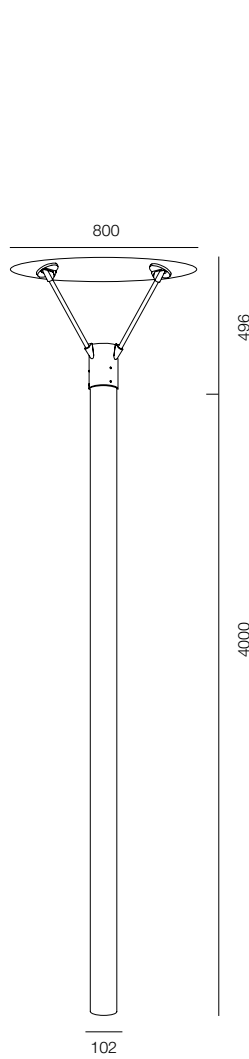

POLE 102 PLATE REFLECT 4000