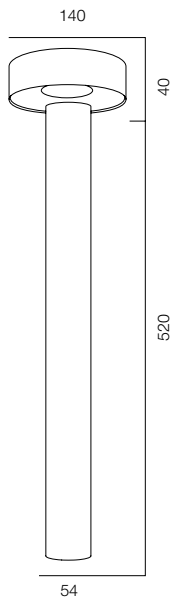

POST R54 HAT 520