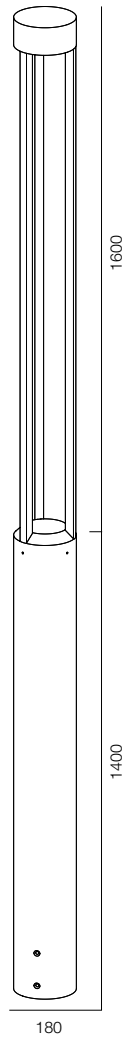

GARDEN COLUMN O 3000

GARDEN COLUMN O

POWER - 35W / FLOOD / CCT - 2700K / CRI>97 Ra (R9>90) / COMFORT - UGR <19 /
IP65 / 220V (driver included) / CONTROL - DIM DALI / WARRANTY - 2 YEARS

FINISHES: PAINT (grey)