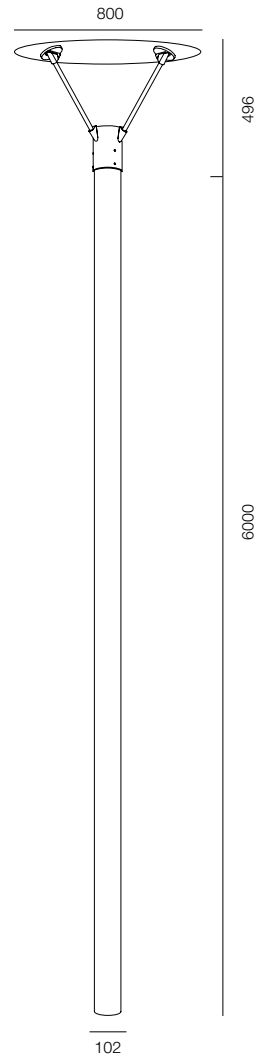

POLE 102 PLATE REFLECT 6000

POLE 102 PLATE REFLECT

POWER - 43W / FLOOD / CCT - 2700K / CRI>97 Ra (R9>90) / COMFORT - UGR <19 /
IP65 / 220V (driver included) / CONTROL - DIM DALI / WARRANTY - 2 YEARS

FINISHES: PAINT (grey)