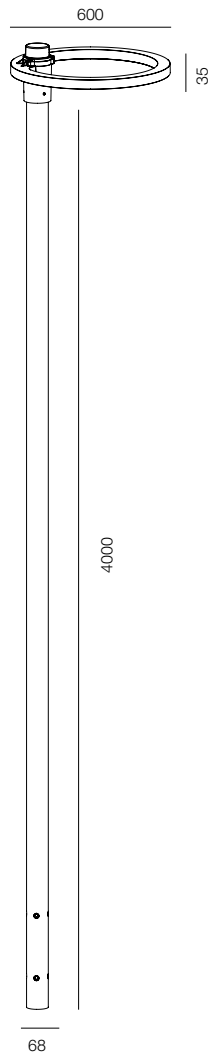

POLE 68 CIRCLE 4000

POLE 68 CIRCLE

POWER - 38W / FLOOD / CCT - 2200K / CRI>97 Ra (R9>90) / COMFORT - UGR <19 /
IP65 / 220V (driver included) / CONTROL - NO DIM / WARRANTY - 2 YEARS

FINISHES: PAINT (grey)