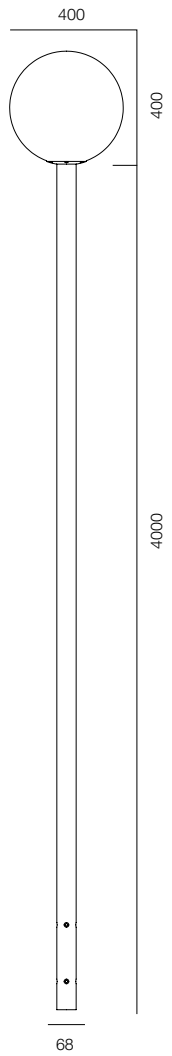

POLE 68 PLUTO 4000

POLE 68 PLUTO

POWER - 12W / FLOOD / CCT - 2200K / CRI>97 Ra (R9>90) / COMFORT - UGR <19 /
IP65 / 220V (driver included) / CONTROL - DIM DALI / WARRANTY - 2 YEARS

FINISHES: PAINT (grey)