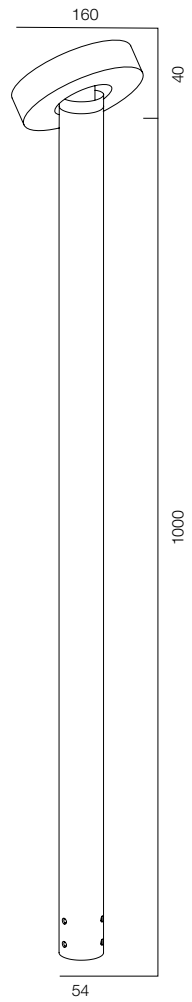

POST R54 GRIB 1000

POST R54 GRIB

POWER - 8W / FLOOD / CCT - 2700K / CRI>97 Ra (R9>90) / COMFORT - UGR <19 /
IP65 / 220V (driver included) / CONTROL - NO DIM / WARRANTY - 2 YEARS

FINISHES: PAINT (grey)