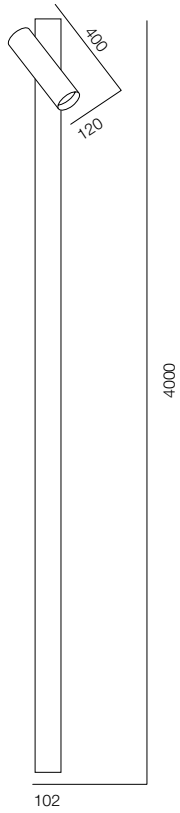

POLE 102 LOCUS 4000