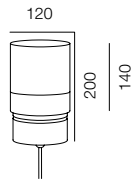

MOTION LIGHT SENSOR 100

MOTION LIGHT SENSOR

CURRENT - 6mA / COVER ANGLE - 84° / RECOGNITION - 7M /
IP65 / 220V (driver included) / CONTROL - DIM DALI / WARRANTY - 2 YEARS

FINISHES: PAINT (grey)

HEAD PIPE 38W