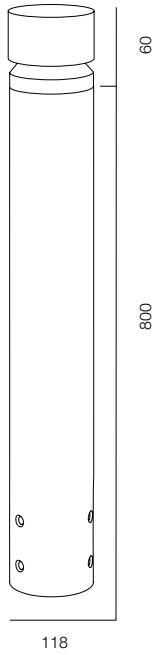

POST R118 FLOW 800