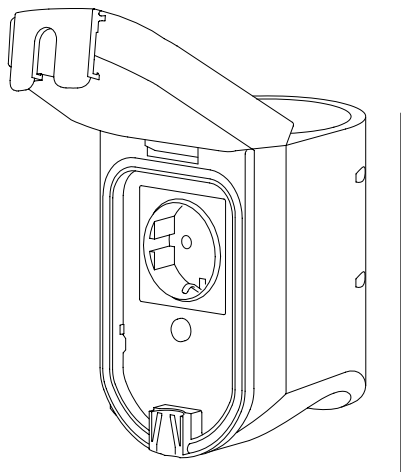

184

142

ELECTRO POLE 68