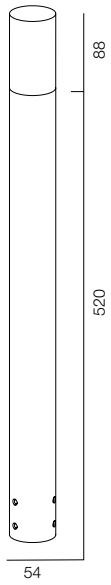

ELLE DECORATION, МОСКВА
2020

ОГЛАВЛЕНИЕ

POST R54 SPEECH	7	GARDEN COLUMN O	47	POST ELECTRO	89
POST R54 SPEECH ALABASTER	9	GARDEN COLUMN	49	ELECTRO POLE	91
POST R54 BAMBOO	11	GARDEN COLUMN R	51	REMOTE BRACKET CAMERA	93
POST R54 FLOW	13			MOTION LIGHT SENSOR	95
POST R54 BOROVIK	15	POLE 68 PLUTO	53		
POST R54 GRIB	17	POLE 68 SVADE	55	POST R118 ELECTRO	97
POST R54 HAT	19	POLE 68 SINTRA	57		
		POLE 68 ARCO	59		
GARDEN POST R76	21	POLE 68 PYRAMID	61		
		POLE 68 PUNT	63		
POST R118 HAT	23	POLE 68 FLOOD	65		
POST R118 ONE WAY	25	POLE 68 CIRCLE	67		
POST R118 FLOW	27	POLE 68 LOCUS ZOOM	69		
POST R118 SPEECH ALABASTER	29	POLE 68 DONUT	71		
POST R118 PIPE	31	POLE 68 LACROS	73		
		POLE 68 PLATE REFLECT	75		
GARDEN POST ARC	33	POLE 68 BROLLY	77		
GARDEN POST FENS	35				
GARDEN POST NOTCH	37	POLE 102 PLATE REFLECT	79		
GARDEN POST NOTCH L	39	POLE 102 LOCUS	81		
GARDEN POST PORTAL SLIM	41	POLE 102 FLOOD	83		
GARDEN POST PORTAL S2	43	POLE 102 BEND	85		
GARDEN POST PORTAL S4	45				
		POLE SQR BEND	87		