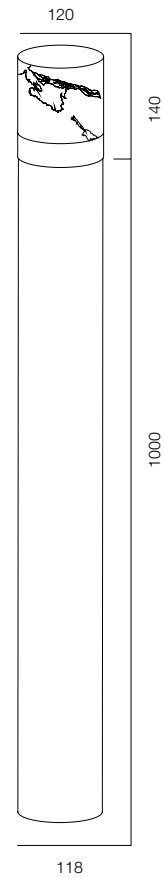

FINISHES: PAINT (grey)

POST R118 SPEECH ALABASTER 400

POST R118 SPEECH ALABASTER 580

POST R118 SPEECH ALABASTER 800

POST R118 SPEECH ALABASTER 1000

POST R118 SPEECH ALABASTER

POWER - 14W / FLOOD / CCT - 2200K / CRI>97 Ra (R9>90) / COMFORT - UGR <19 /
 IP65 / 220V (driver included) / CONTROL - DIM DALI / WARRANTY - 2 YEARS