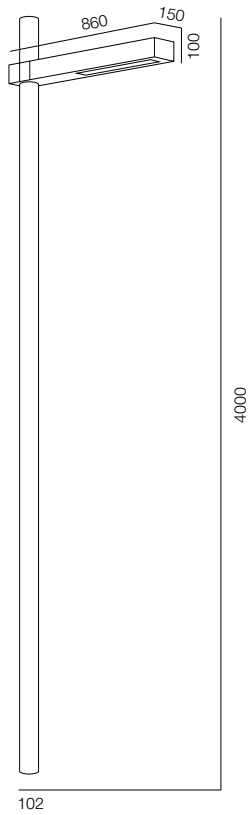

POLE 102 BEND 4000