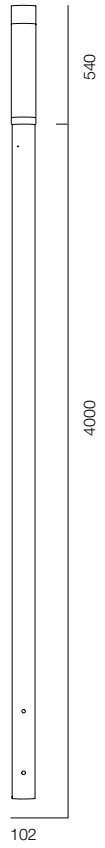

POLE 102 FLOOD 4000