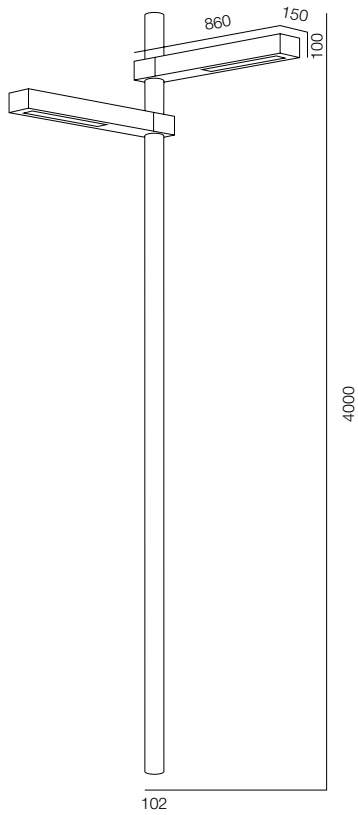

POLE 102 BEND 6000