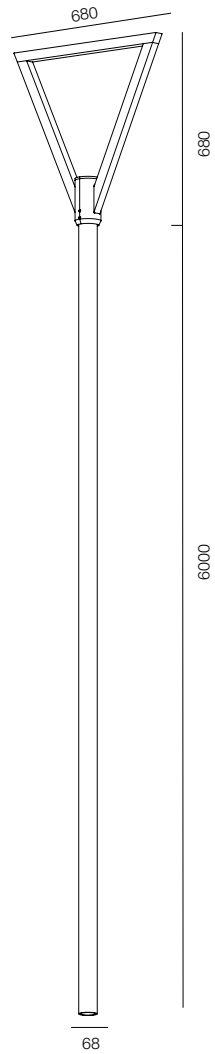

POLE 68 LACROS 6000

POLE 68 LACROS

POWER - 54W / FLOOD / CCT - 2200K, 2700K / CRI>97 Ra (R9>90) / COMFORT - UGR <19 / IP65 / 220V (driver included) / CONTROL - NO DIM / WARRANTY - 2 YEARS

FINISHES: PAINT (grey)