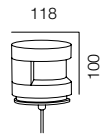

HEAD ONE WAY 12W