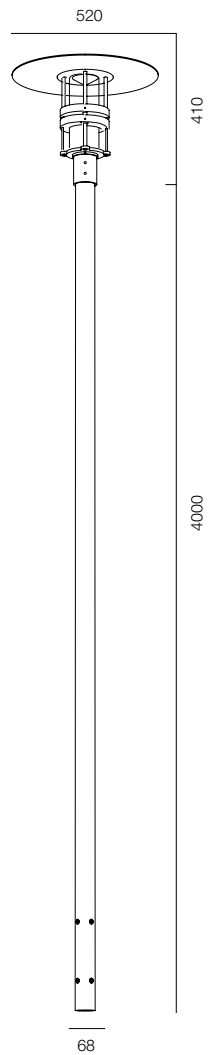

FINISHES: PAINT (grey)

POLE 68 DONUT 4000

POLE 68 PLATE REFLECT

POWER - 26W / FLOOD / CCT - 2200K / CRI>97 Ra (R9>90) / COMFORT - UGR <19 /
IP65 / 220V (driver included) / CONTROL - NO DIM / WARRANTY - 2 YEARS

FINISHES: PAINT (grey)

POLE 68 BROLLY 4000

POLE 68 BROLLY

POWER - 38W / OPTIC - WIDE / CCT - 2200K / CRI>97 Ra (R9>90) / COMFORT - UGR <19 /
IP65 / 220V (driver included) / CONTROL - NO DIM / WARRANTY - 2 YEARS