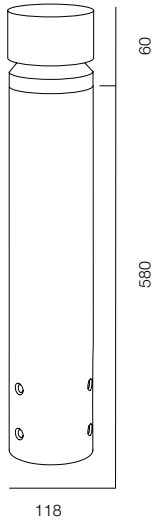

POST R118 FLOW 580