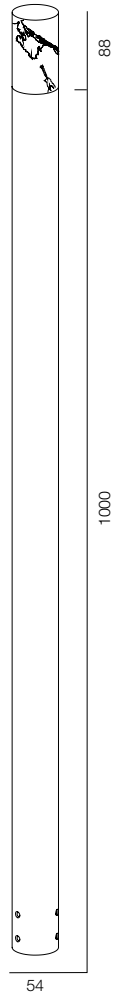

POST R54 SPEECH ALABASTER 1000

POST R54 SPEECH ALABASTER

POWER - 4W / FLOOD / CCT - 1800K / CRI>97 Ra (R9>90) / COMFORT - UGR <19 / IP65 / 220V (driver included) / CONTROL - NO DIM / WARRANTY - 2 YEARS

FINISHES: STONE NATURAL & PAINT (grey)