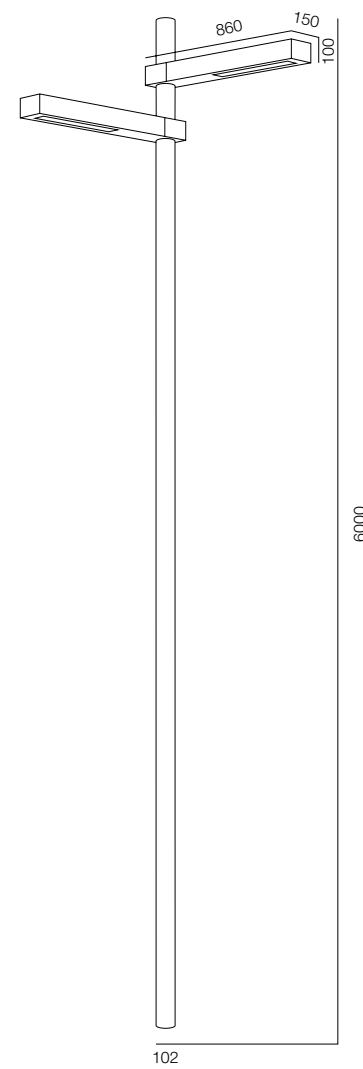

FINISHES: PAINT (grey)

POLE 102 BEND 4000

POLE 102 BEND 6000

POLE 102 BEND DUO 4000

POLE 102 BEND DUO 6000

POLE 102 BEND

POWER - 50W, 100W / FLOOD / CCT - 2700K / CRI>97 Ra (R9>90) / COMFORT - UGR <19 / IP65 / 220V (driver included) / CONTROL - NO DIM, DIM DALI / WARRANTY - 2 YEARS