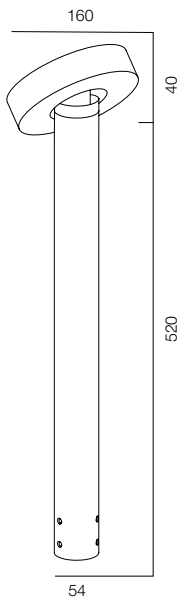

POST R54 GRIB 520