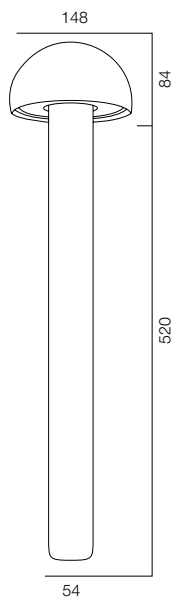

POST R54 BOROVIK 520