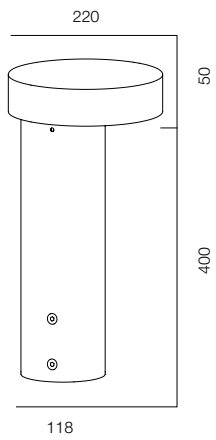

POST R118 HAT 400