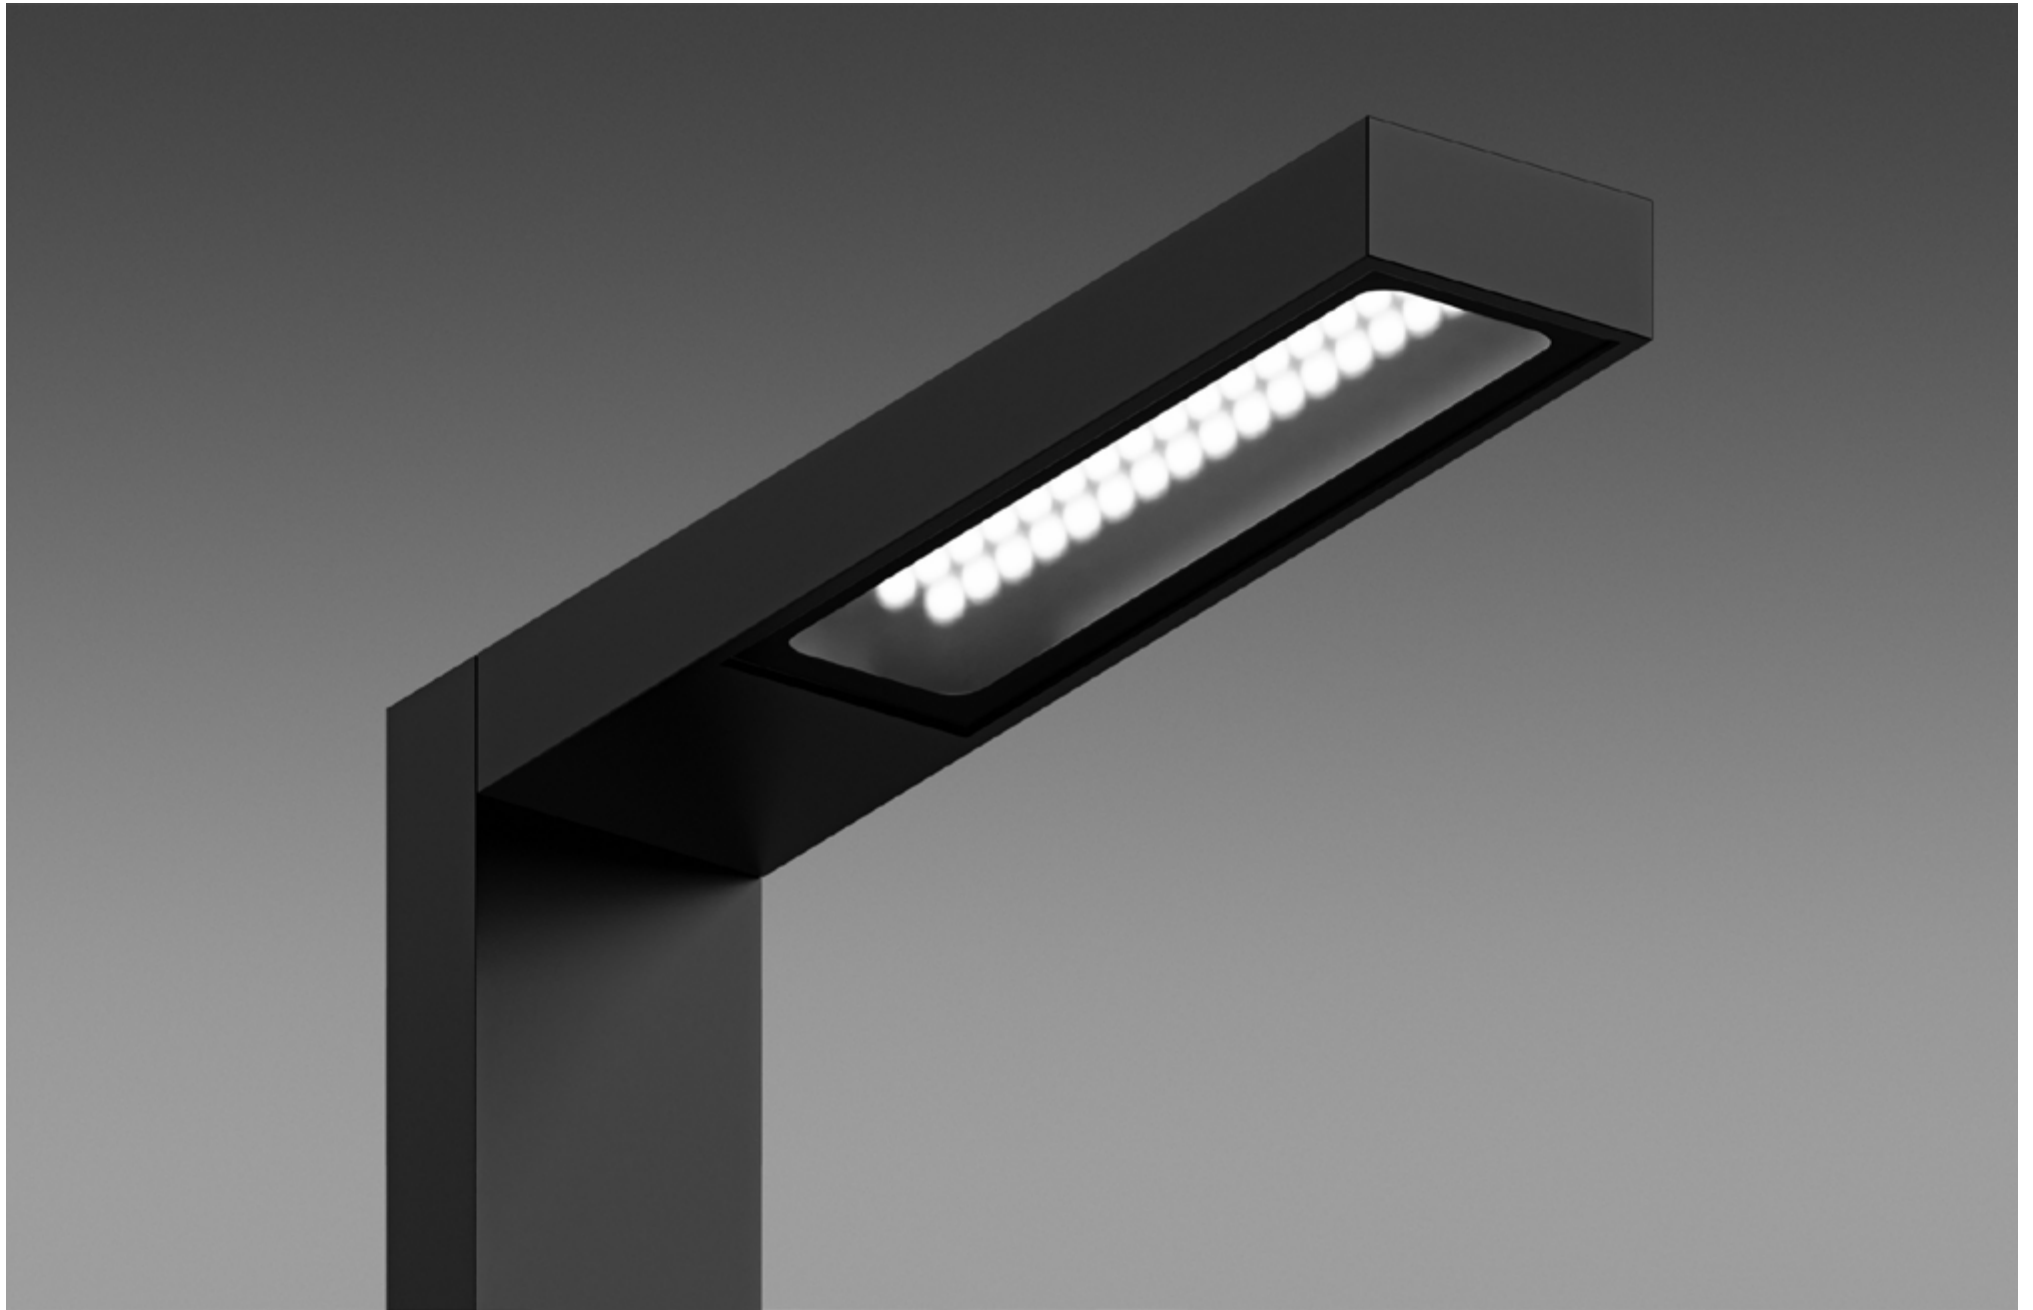

FINISHES: PAINT (grey)

POLE SQR BEND 4000

POLE SQR BEND

POWER - 50W / OPTIC - WIDE / CCT - 2700K / CRI>97 Ra (R9>90) / COMFORT - UGR <19 / IP65 / 220V (driver included) / CONTROL - DIM DALI / WARRANTY - 2 YEARS