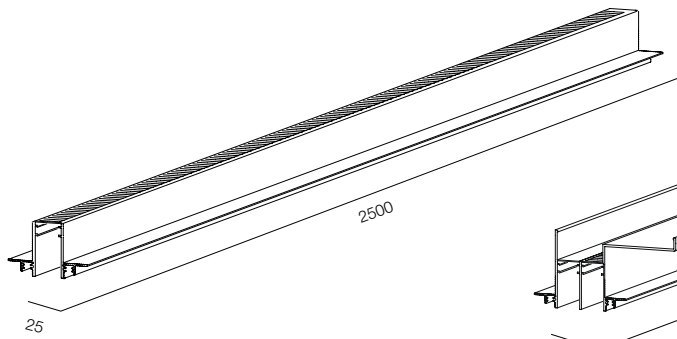

LENGTH - 2500mm / IP40 / WARRANTY - 5 YEARS

BACKLIGHT 9832

BACKLIGHT 9832

LENGTH - 2500mm / IP40 / WARRANTY - 5 YEARS

INF TRACK AIR 1CH

INF TRACK AIR 2CH

INF TRACK AIR 3CH

INFINITY AIR