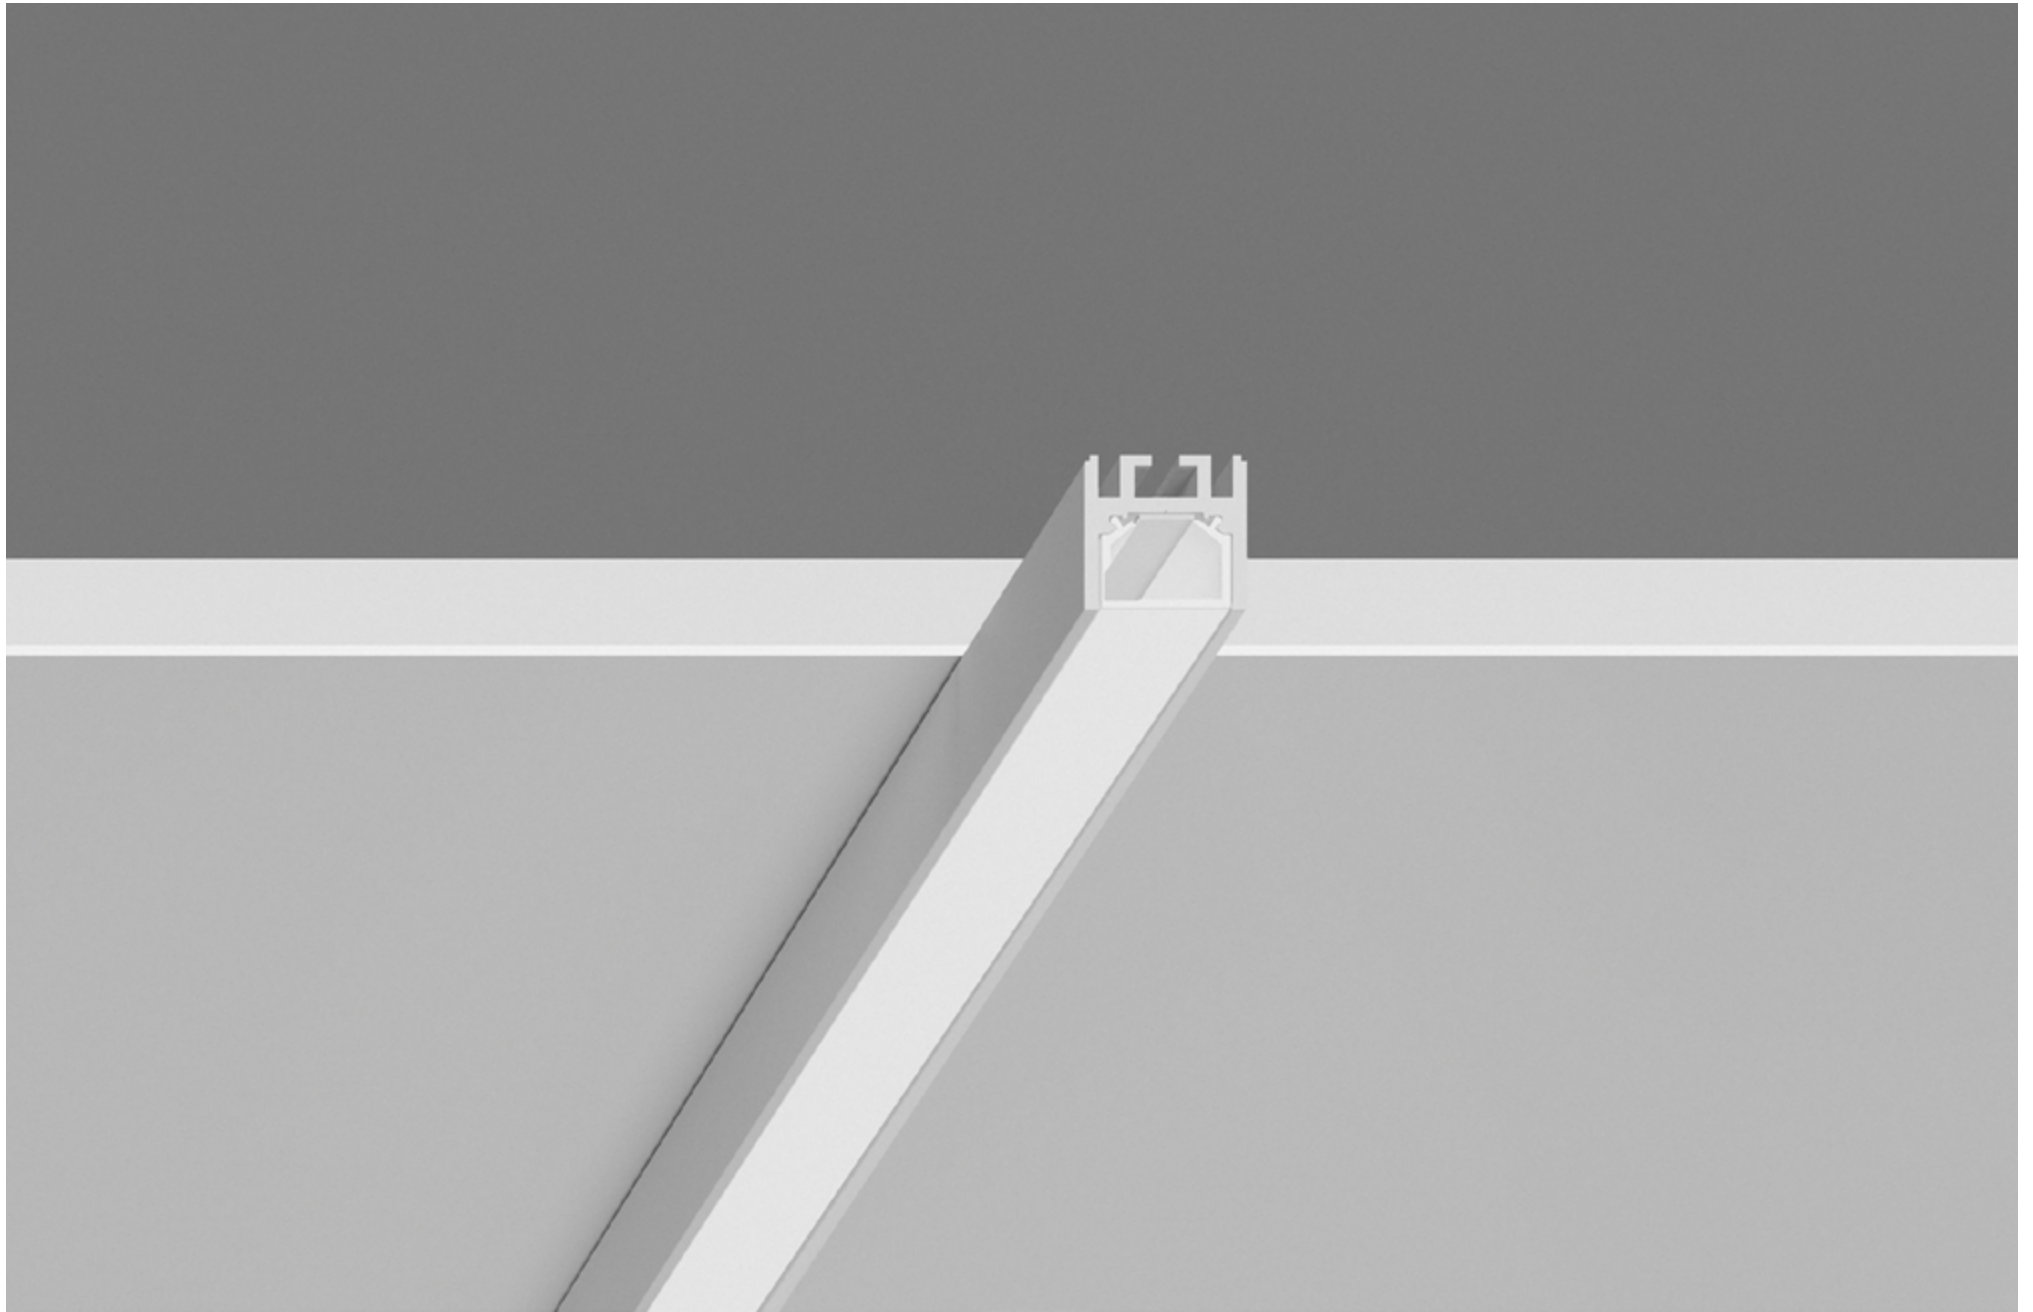

PROFLINE WALL 1612

PROFLINE WALL 1612

LENGTH - 2000mm / WIDTH - 16mm / IP40 / WARRANTY - 1 YEAR
FINISHES: ALUMINIUM

PROFLINE C20

PROFLINE C20

LENGTH - 2500mm / WIDTH - 20mm / IP40 / WARRANTY - 1 YEAR
FINISHES: PAINT (white, black)