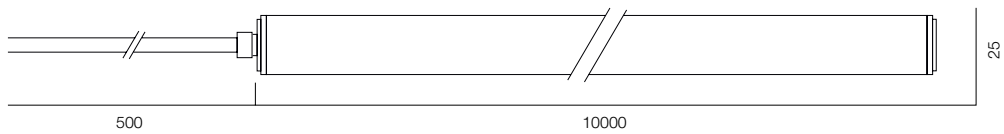

FLEXNEON 10000 130W