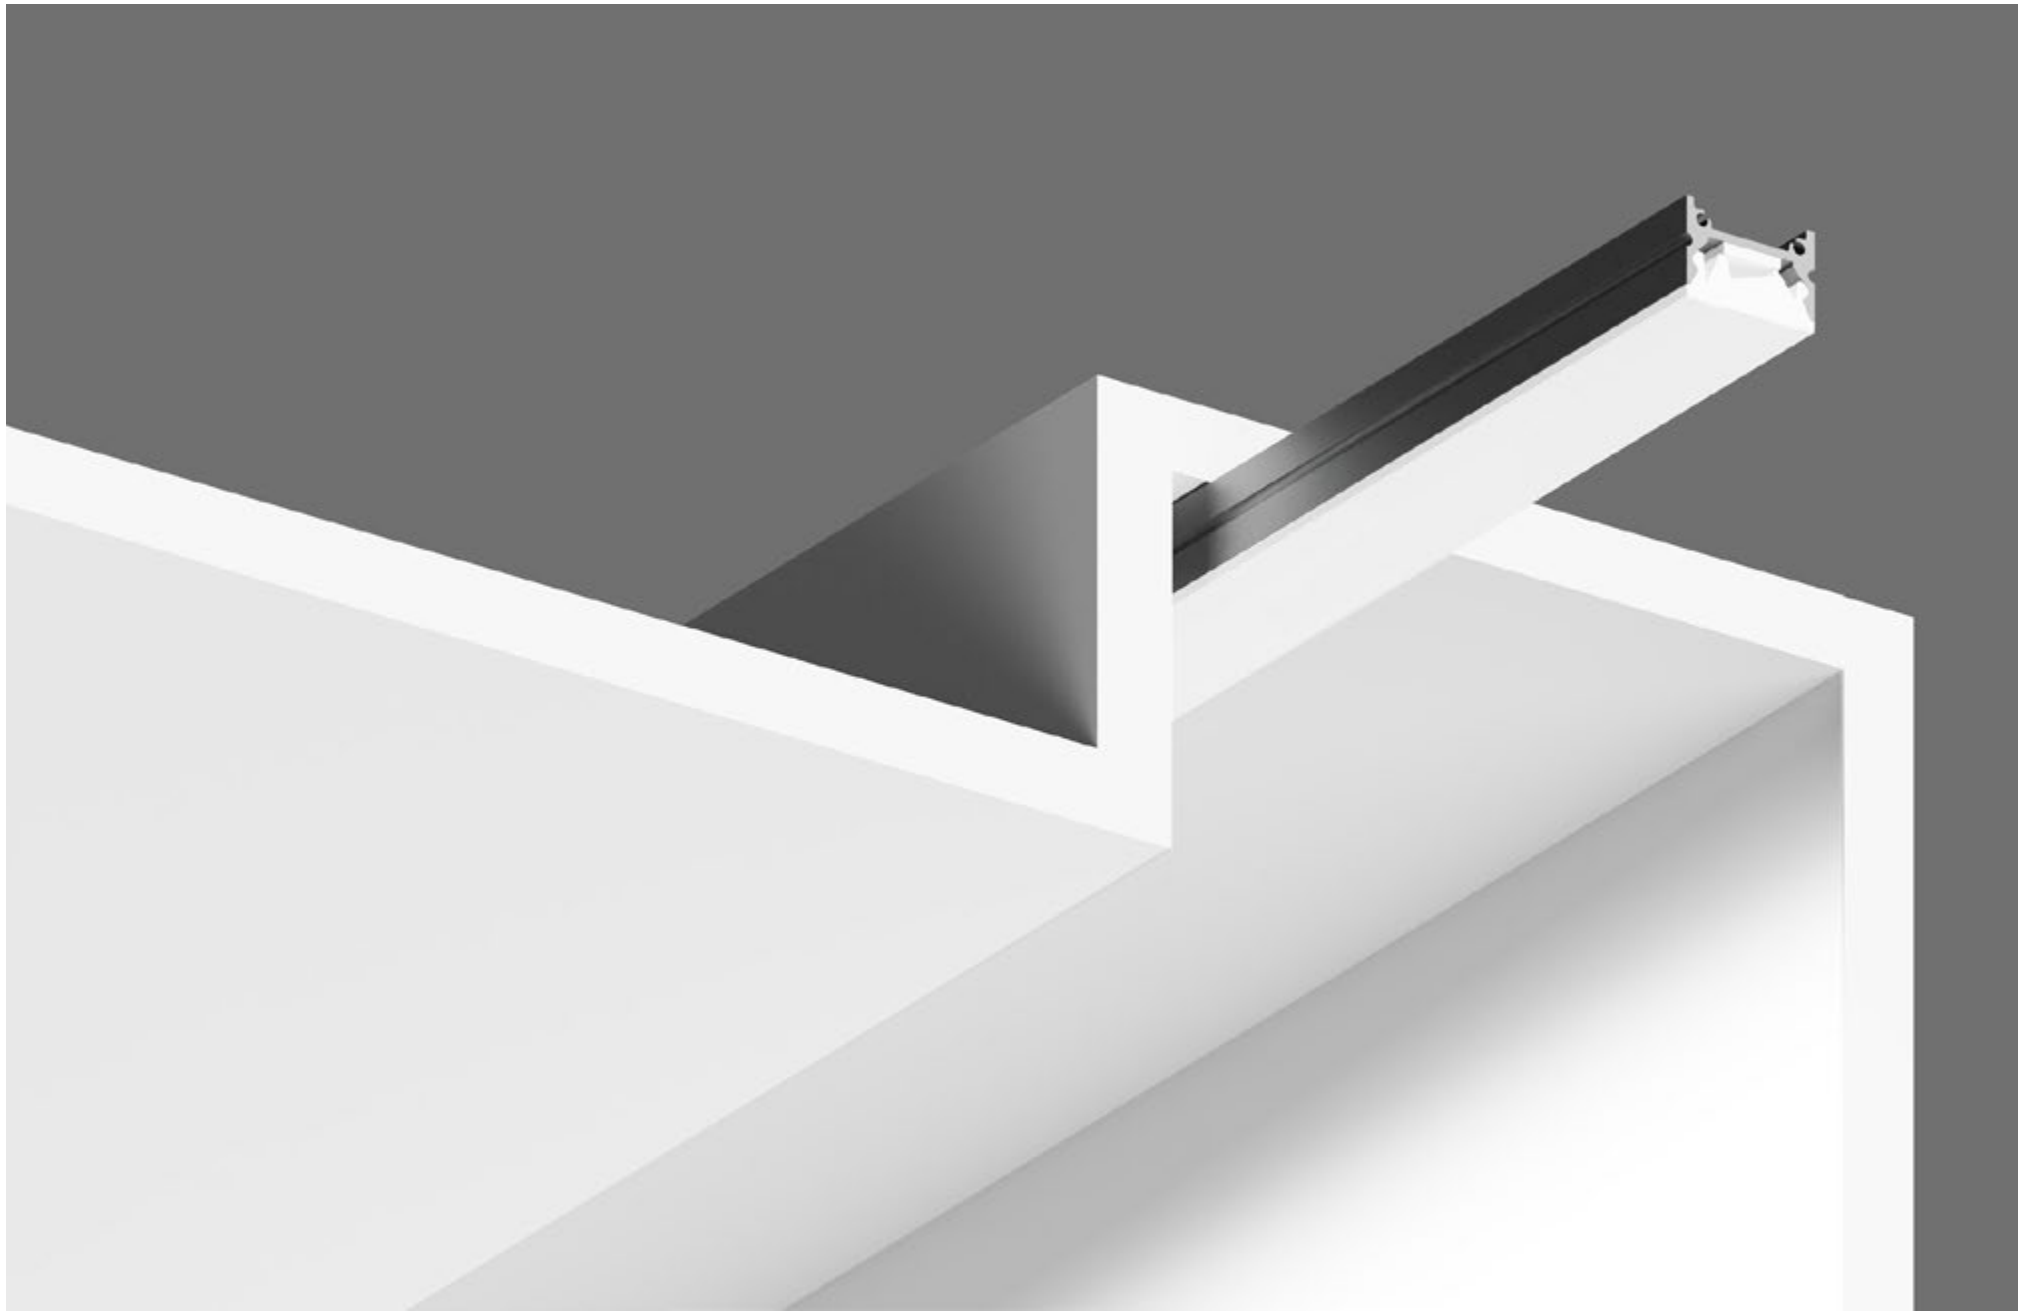

PROFLINE WALL 1612

PROFLINE WALL 1612

LENGTH - 2000mm / WIDTH - 16mm / IP40 / WARRANTY - 1 YEAR
FINISHES: ALUMINIUM

PROFLINE C20

PROFLINE C20

LENGTH - 2500mm / WIDTH - 20mm / IP40 / WARRANTY - 1 YEAR
FINISHES: PAINT (white, black)