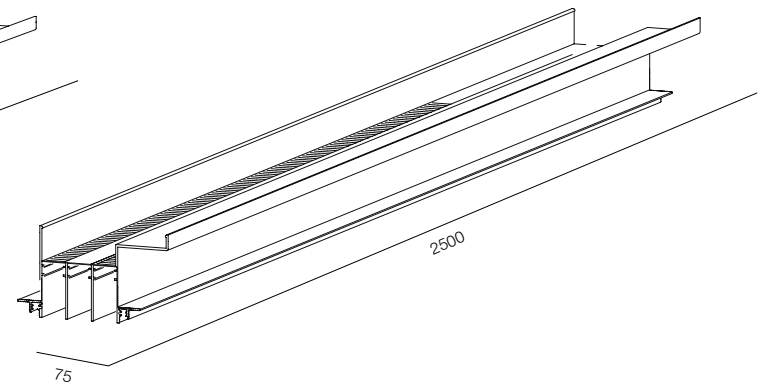

LENGTH - 2500mm / IP40 / WARRANTY - 5 YEARS

BACKLIGHT 9832

BACKLIGHT 9832

LENGTH - 2500mm / IP40 / WARRANTY - 5 YEARS

INF TRACK AIR 1CH

INF TRACK AIR 2CH

INF TRACK AIR 3CH

INFINITY AIR