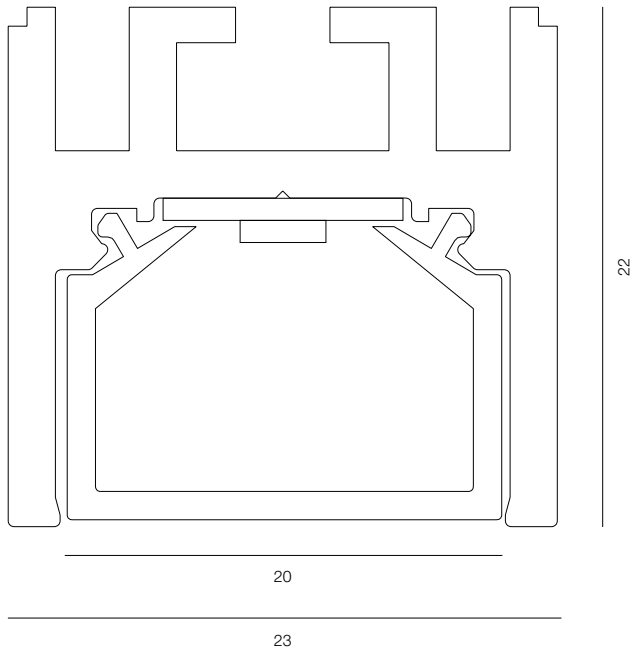

PROFLINE C20

PROFLINE C20

LENGTH - 2500mm / WIDTH - 20mm / IP40 / WARRANTY - 1 YEAR
FINISHES: PAINT (white, black)