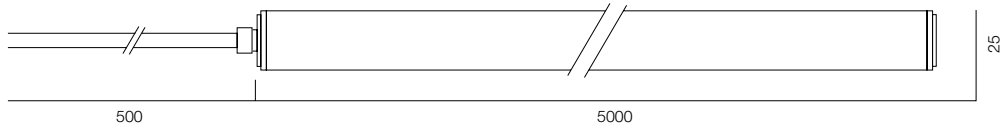

FLEXNEON UV 5000 14W / FLEXNEON 5000 65W, 75W