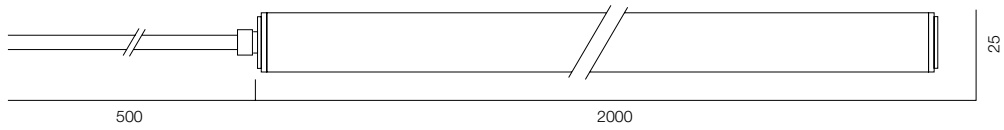

OUTDOOR 25000 5W

OUTDOOR 10000 8W

LENTA OUTDOOR

POWER - 5W, 8W / FLOOD / CCT - 2000K, 3000K / CRI>97 Ra (R9>90)
 IP65 / 48V / CONTROL - NO DIM, DIM 220, DIM DALI / WARRANTY - 2 YEARS

SIZE - 10M, 25M / WIDTH - 12mm / LEDS - 52 LED/M