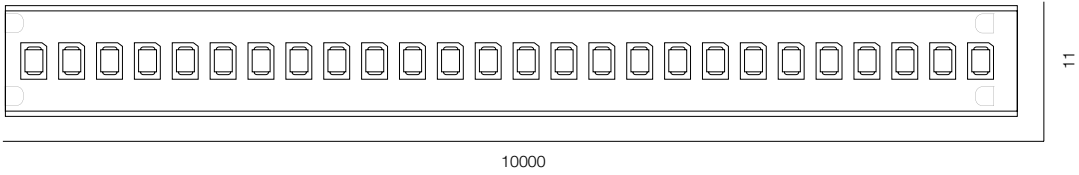

OUTDOOR 10000 8W

LENTA OUTDOOR

POWER - 5W, 8W / FLOOD / CCT - 2000K, 3000K / CRI>97 Ra (R9>90)
IP65 / 48V / CONTROL - NO DIM, DIM 220, DIM DALI / WARRANTY - 2 YEARS

SIZE - 10M, 25M / WIDTH - 12mm / LEDS - 52 LED/M