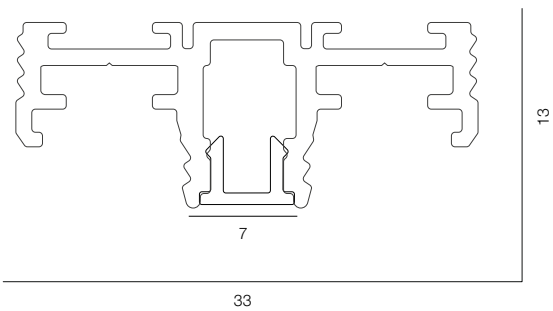

PROFLINE T4 FLO

PROFLINE T4 FLO

LENGTH - 2500mm / WIDTH - 7mm / IP40 / WARRANTY - 5 YEARS