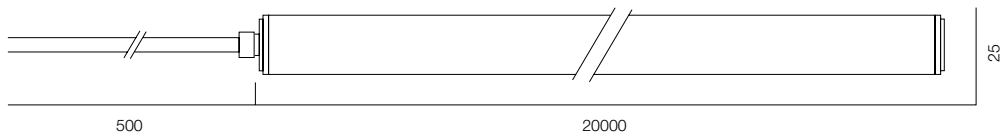

FLEXNEON 20000 260W

LENTA FLEXNEON

POWER - 14W, 26W, 65W, 70W, 130W, 260W / FLOOD / CCT - 2300K, 2700K, 3000K, 4000K, BLUE, PINK, RGB, UV / CRI>97 Ra (R9>90, R12>90)
IP65 / 48V / CONTROL - NO DIM, DIM 220, DIM DALI / WARRANTY - 2 YEARS

SIZE - 2M , 5M, 10M, 20M