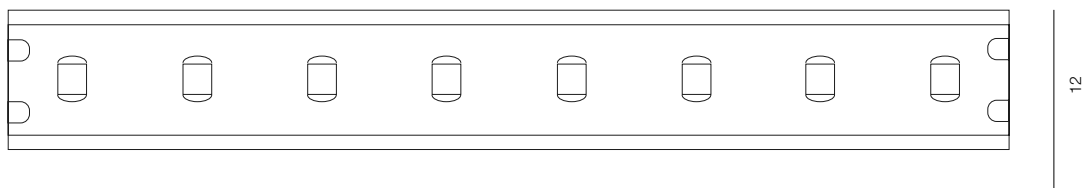

SIZE - 2M , 5M, 10M, 20M

LENTA WATERPROOF

LENTA UNDERWATER

POWER - 10W / FLOOD / CCT - 2200K, 2700K, 3000K / CRI>97 Ra (R9>90)
IP68 / 24V / CONTROL - NO DIM, DIM 220, DIM DALI / WARRANTY - 2 YEARS

SIZE - 5M / WIDTH - 12mm