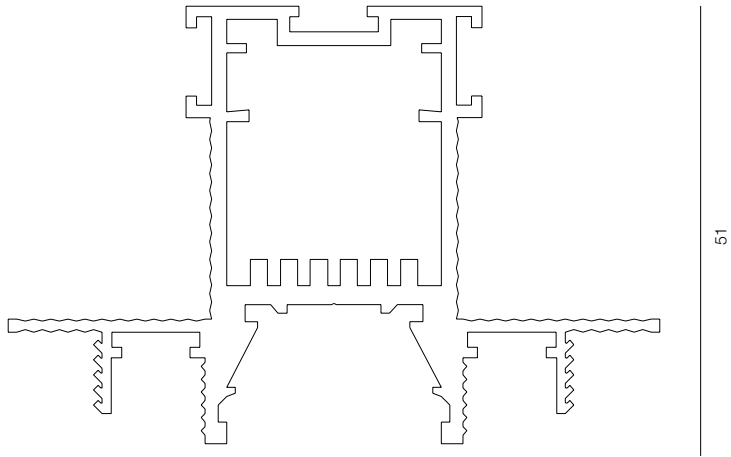

PROFLINE INFINITY

PROFLINE INFINITY

LENGTH - 2500mm / WIDTH - 25mm / IP40 / WARRANTY - 5 YEARS