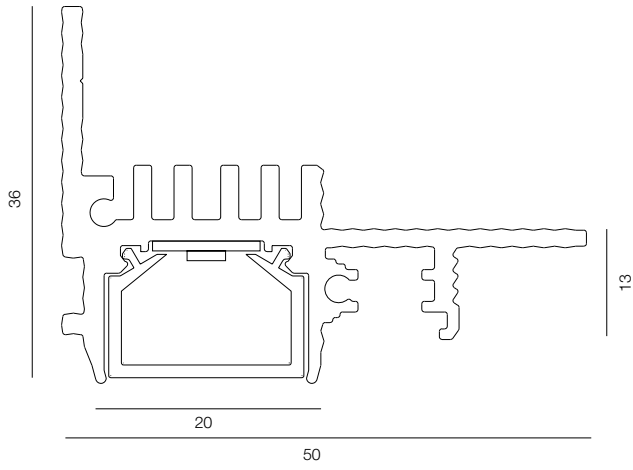

PROFLINE T4 OUT

PROFLINE T4 OUT

LENGTH - 2500mm / WIDTH - 7mm / IP40 / WARRANTY - 5 YEARS

PROFLINE INFINITY

PROFLINE INFINITY

LENGTH - 2500mm / WIDTH - 25mm / IP40 / WARRANTY - 5 YEARS

PROFLINE T20

PROFLINE T40

PROFLINE T60

PROFLINE TRIMLESS

LENGTH - 2500mm / WIDTH - 20mm, 40mm, 60mm / IP40 / WARRANTY - 5 YEARS

PROFLINE TC20

PROFLINE TRIMLESS CORNER 20

LENGTH - 2500mm / WIDTH - 20mm / IP40 / WARRANTY - 5 YEARS

PROFLINE TC40