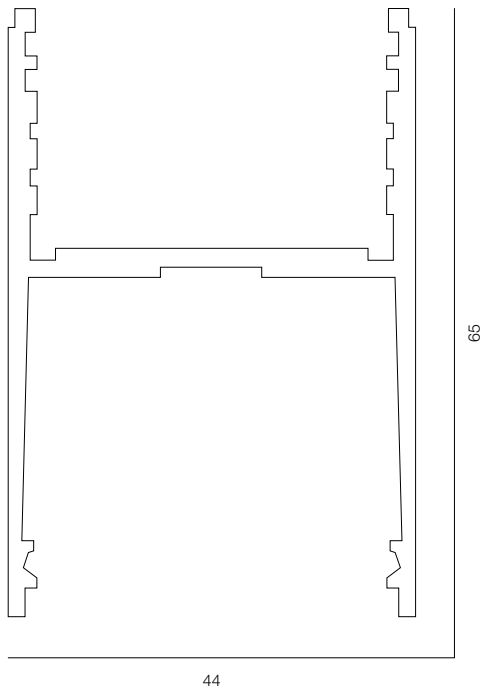

PROFLINE C40 LENTA

PROFLINE C40 LENTA

LENGTH - 2500mm / WIDTH - 40mm / IP40 / WARRANTY - 1 YEAR
FINISHES: PAINT (white)