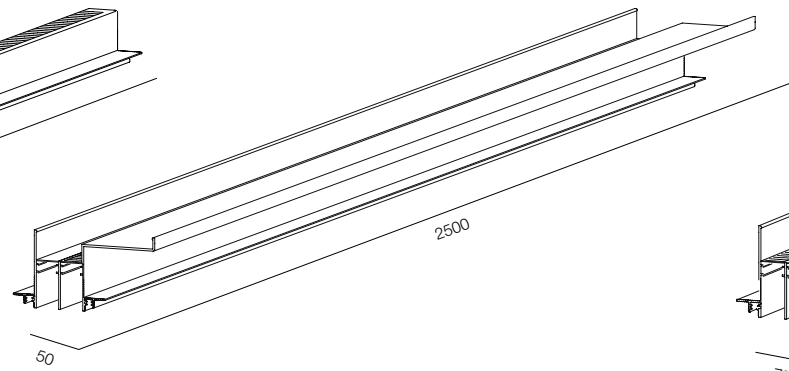

LENGTH - 2500mm / IP40 / WARRANTY - 5 YEARS

BACKLIGHT 9832

BACKLIGHT 9832

LENGTH - 2500mm / IP40 / WARRANTY - 5 YEARS

INF TRACK AIR 1CH

INF TRACK AIR 2CH

INF TRACK AIR 3CH

INFINITY AIR