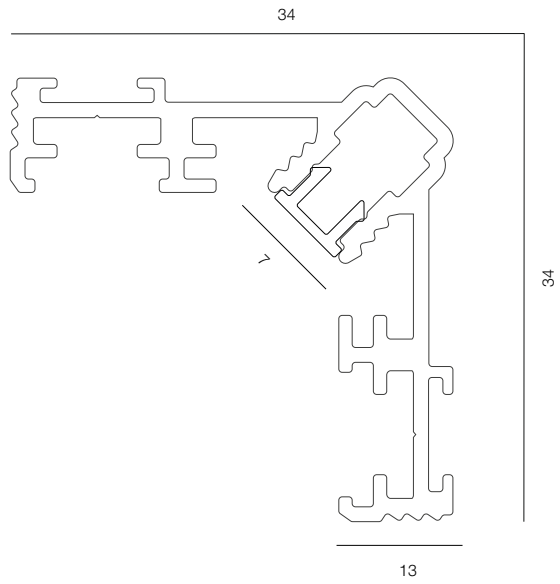

PROFLINE T4 FLO

LENGTH - 2500mm / WIDTH - 7mm / IP40 / WARRANTY - 5 YEARS

PROFLINE T4 END

PROFLINE T4 END

LENGTH - 2500mm / WIDTH - 7mm / IP40 / WARRANTY - 5 YEARS

PROFLINE T4 IN

PROFLINE T4 IN

LENGTH - 2500mm / WIDTH - 7mm / IP40 / WARRANTY - 5 YEARS

PROFLINE T4 OUT

PROFLINE T4 OUT

LENGTH - 2500mm / WIDTH - 7mm / IP40 / WARRANTY - 5 YEARS

PROFLINE INFINITY

PROFLINE INFINITY

LENGTH - 2500mm / WIDTH - 25mm / IP40 / WARRANTY - 5 YEARS

PROFLINE T20

PROFLINE T40