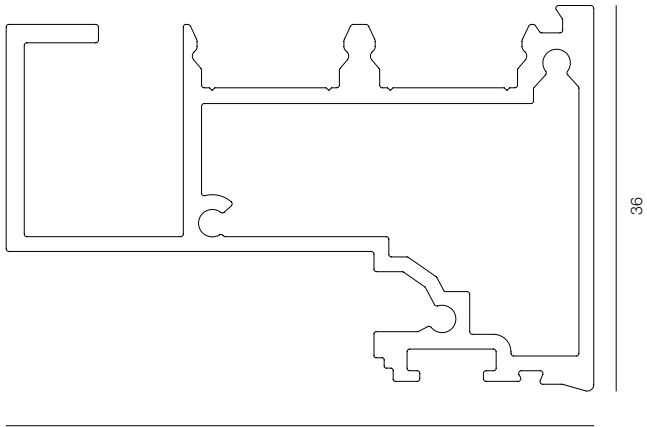

PROFLINE SKIRTING

LENGTH - 2500mm / IP40 / WARRANTY - 5 YEARS

PROFLINE SKIRTING LIGHT

PROFLINE SKIRTING LIGHT

LENGTH - 2500mm / IP40 / WARRANTY - 5 YEARS

56

BACKLIGHT 5636

BACKLIGHT 5636