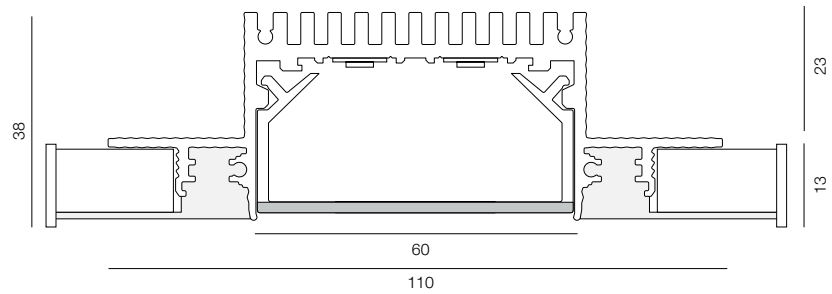

PROFLINE T4 OUT

PROFLINE T4 OUT

LENGTH - 2500mm / WIDTH - 7mm / IP40 / WARRANTY - 5 YEARS

PROFLINE INFINITY

PROFLINE INFINITY

LENGTH - 2500mm / WIDTH - 25mm / IP40 / WARRANTY - 5 YEARS

PROFLINE T20

PROFLINE T40