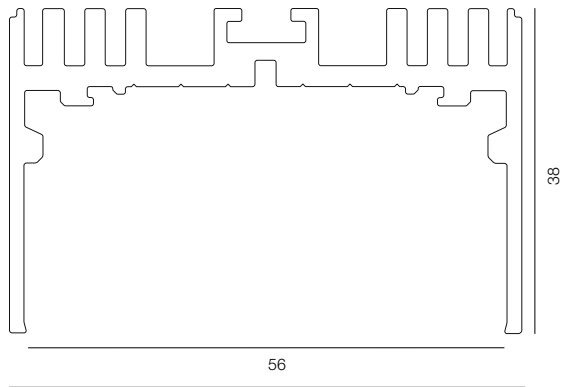

PROFLINE UGOL

PROFLINE UGOL

LENGTH - 4000mm / WIDTH - 10mm / IP40 / WARRANTY - 1 YEAR
FINISHES: PAINT (white, black)

40

35

PROFLINE C40 SLIM

56

60