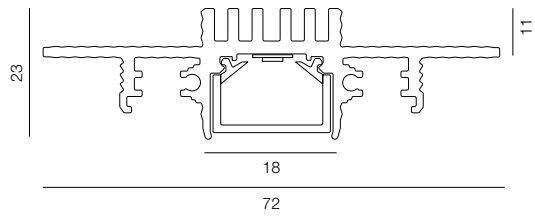

PROFLINE T4 OUT

PROFLINE T4 OUT

LENGTH - 2500mm / WIDTH - 7mm / IP40 / WARRANTY - 5 YEARS

PROFLINE INFINITY

PROFLINE INFINITY

LENGTH - 2500mm / WIDTH - 25mm / IP40 / WARRANTY - 5 YEARS

PROFLINE T20

PROFLINE T40