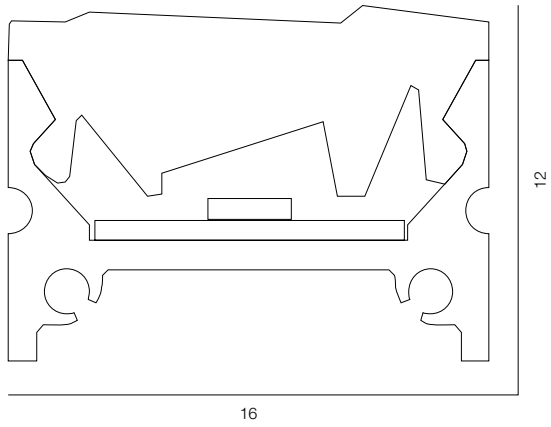

PROFLINE C4

LENGTH - 2500mm / WIDTH - 8,5mm / IP40 / WARRANTY - 5 YEARS
FINISHES: PAINT (black) / ALUMINIUM

PROFLINE C1612

PROFLINE C1612

LENGTH - 2500mm / WIDTH - 16mm / IP40 / WARRANTY - 5 YEARS
FINISHES: ALUMINIUM