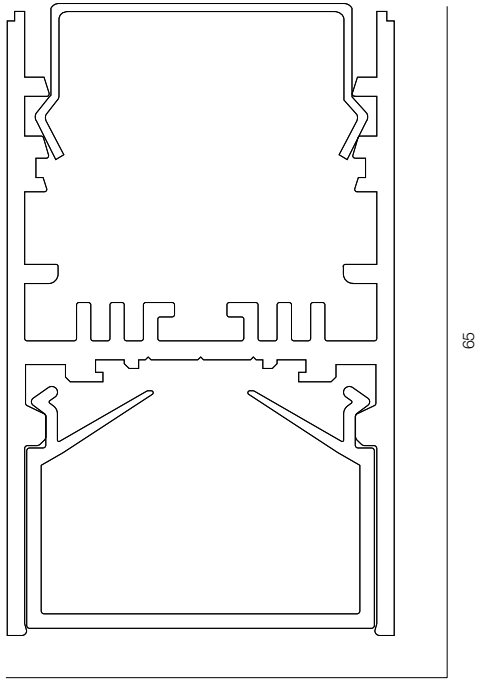

38

PROFLINE C60 SLIM

PROFLINE C SLIM

LENGTH - 2500mm / WIDTH - 40mm, 60mm / IP40 / WARRANTY - 1 YEAR

FINISHES: PAINT (white, black)

40

65

PROFLINE C40