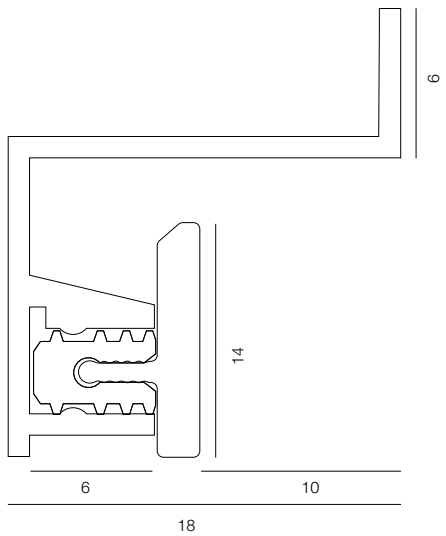

PROFLINE SKIRTING LIGHT

PROFLINE SKIRTING LIGHT

LENGTH - 2500mm / IP40 / WARRANTY - 5 YEARS