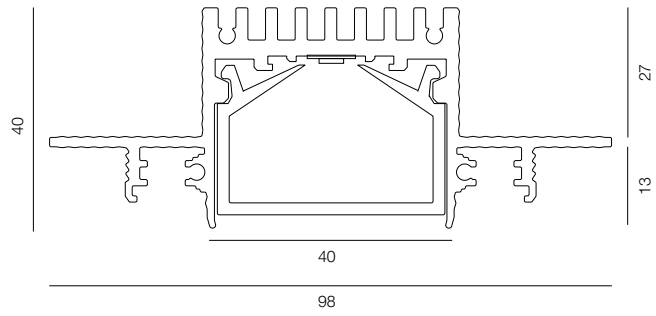

PROFLINE T4 OUT

PROFLINE T4 OUT

LENGTH - 2500mm / WIDTH - 7mm / IP40 / WARRANTY - 5 YEARS

PROFLINE INFINITY

PROFLINE INFINITY

LENGTH - 2500mm / WIDTH - 25mm / IP40 / WARRANTY - 5 YEARS

PROFLINE T20

PROFLINE T40