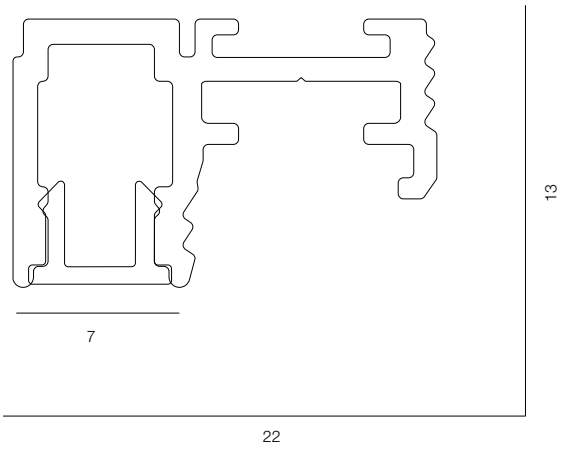

PROFLINE T4 FLO

LENGTH - 2500mm / WIDTH - 7mm / IP40 / WARRANTY - 5 YEARS

PROFLINE T4 END

PROFLINE T4 END

LENGTH - 2500mm / WIDTH - 7mm / IP40 / WARRANTY - 5 YEARS

PROFLINE T4 IN

PROFLINE T4 IN

LENGTH - 2500mm / WIDTH - 7mm / IP40 / WARRANTY - 5 YEARS