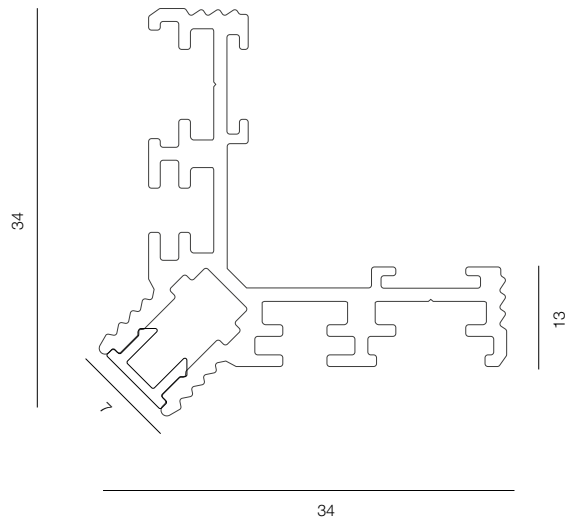

PROFLINE T4 FLO

LENGTH - 2500mm / WIDTH - 7mm / IP40 / WARRANTY - 5 YEARS

PROFLINE T4 END

PROFLINE T4 END

LENGTH - 2500mm / WIDTH - 7mm / IP40 / WARRANTY - 5 YEARS

PROFLINE T4 IN

PROFLINE T4 IN

LENGTH - 2500mm / WIDTH - 7mm / IP40 / WARRANTY - 5 YEARS

PROFLINE T4 OUT

PROFLINE T4 OUT

LENGTH - 2500mm / WIDTH - 7mm / IP40 / WARRANTY - 5 YEARS

PROFLINE INFINITY

PROFLINE INFINITY

LENGTH - 2500mm / WIDTH - 25mm / IP40 / WARRANTY - 5 YEARS

PROFLINE T20

PROFLINE T40