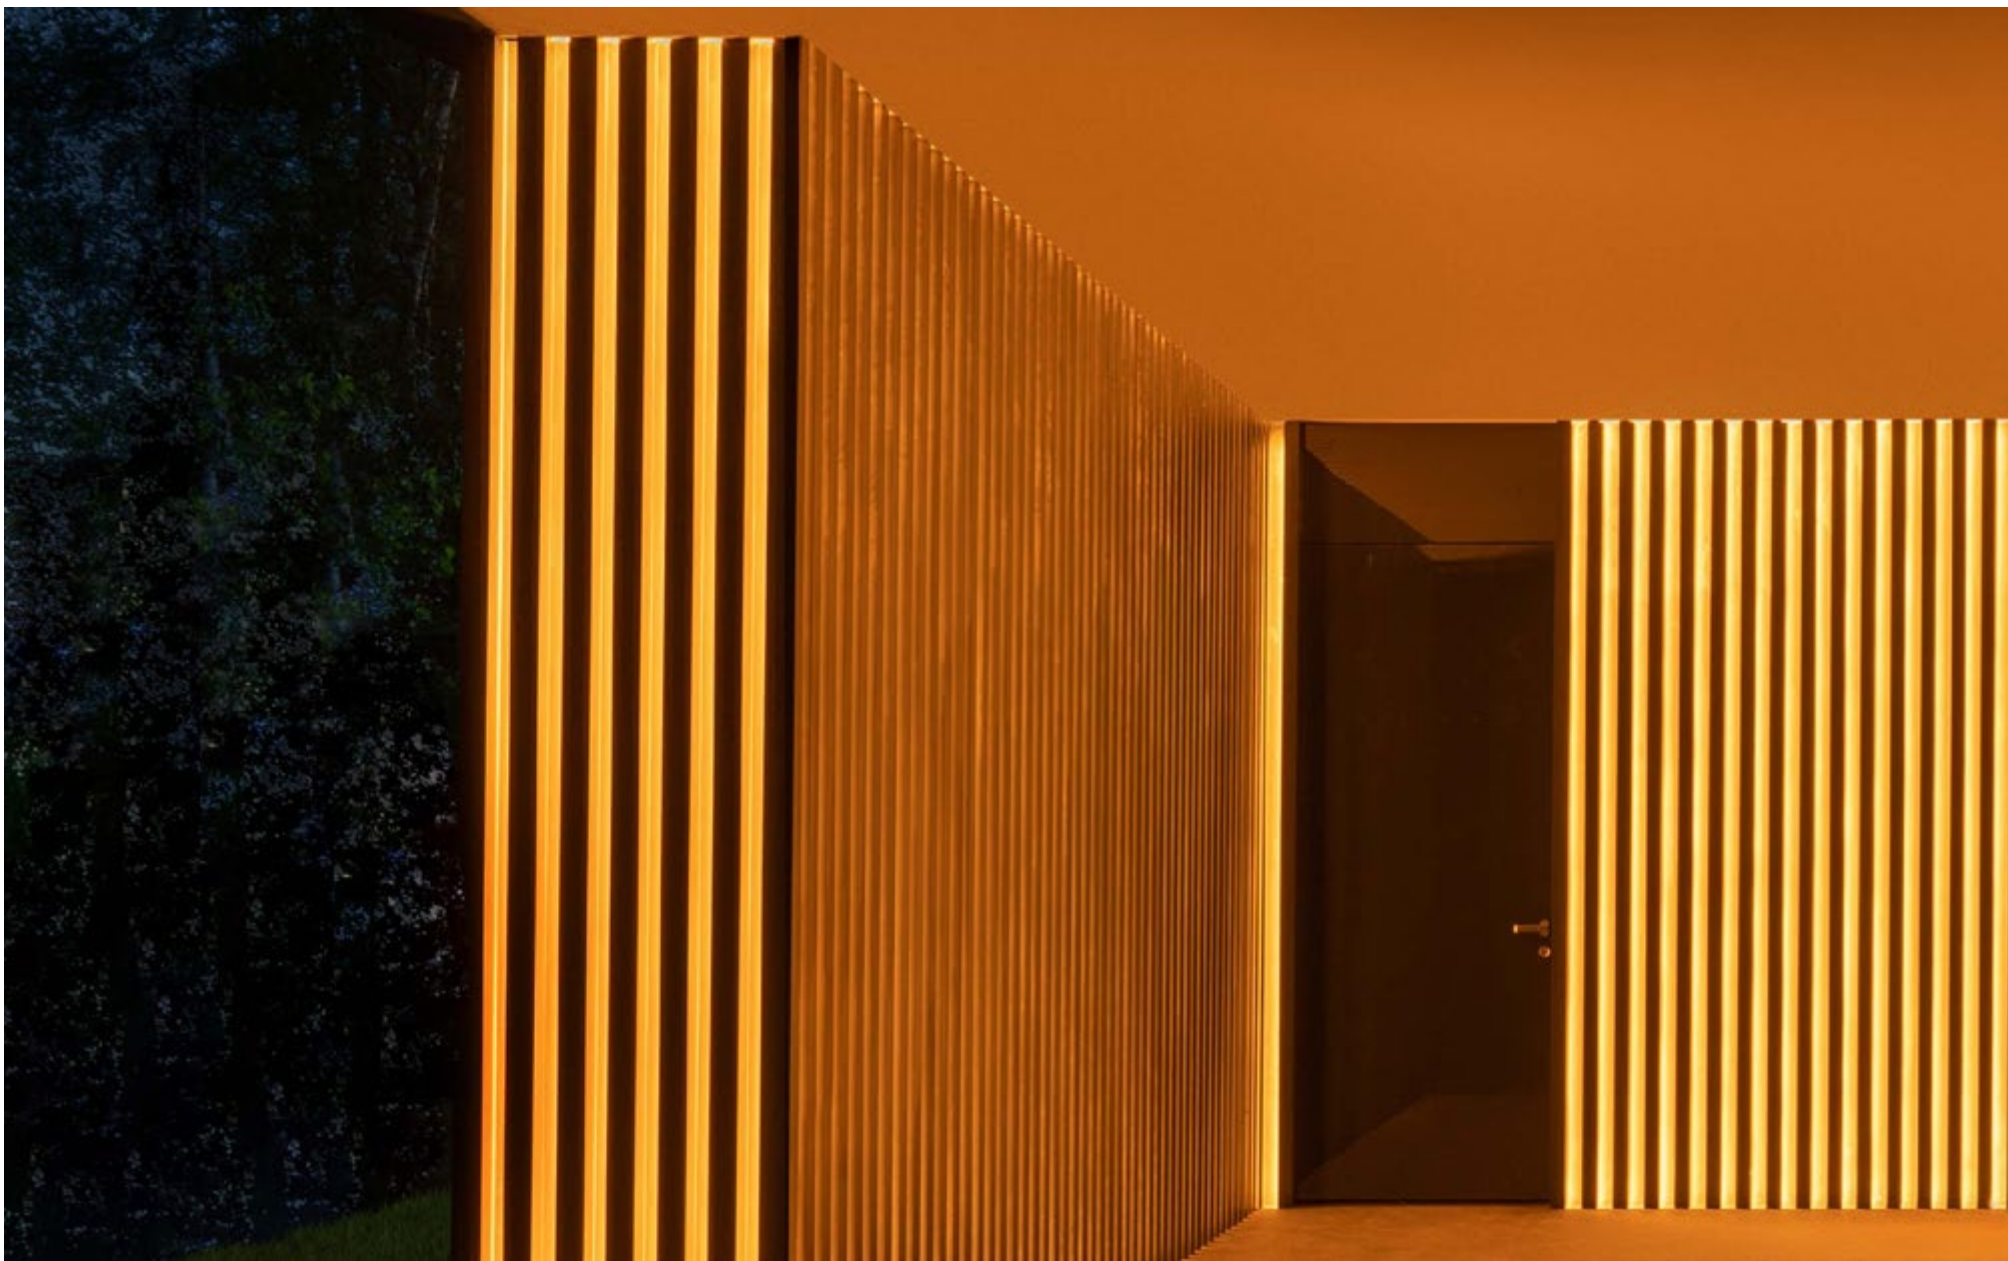

LENGTH - 3000mm / IP40 / WARRANTY - 5 YEARS

FINISHES: PAINT (white, black)

PROFLINE C1612

Design by ANNA PEYKOVA / Apartment in the FOROS ESTATE (Crimea)

MODULAR FACADE

Country house RENAISSANCE PARK

KITCHEN-LIVING ROOM INTERIOR
Designer ELENA SIDOROVA