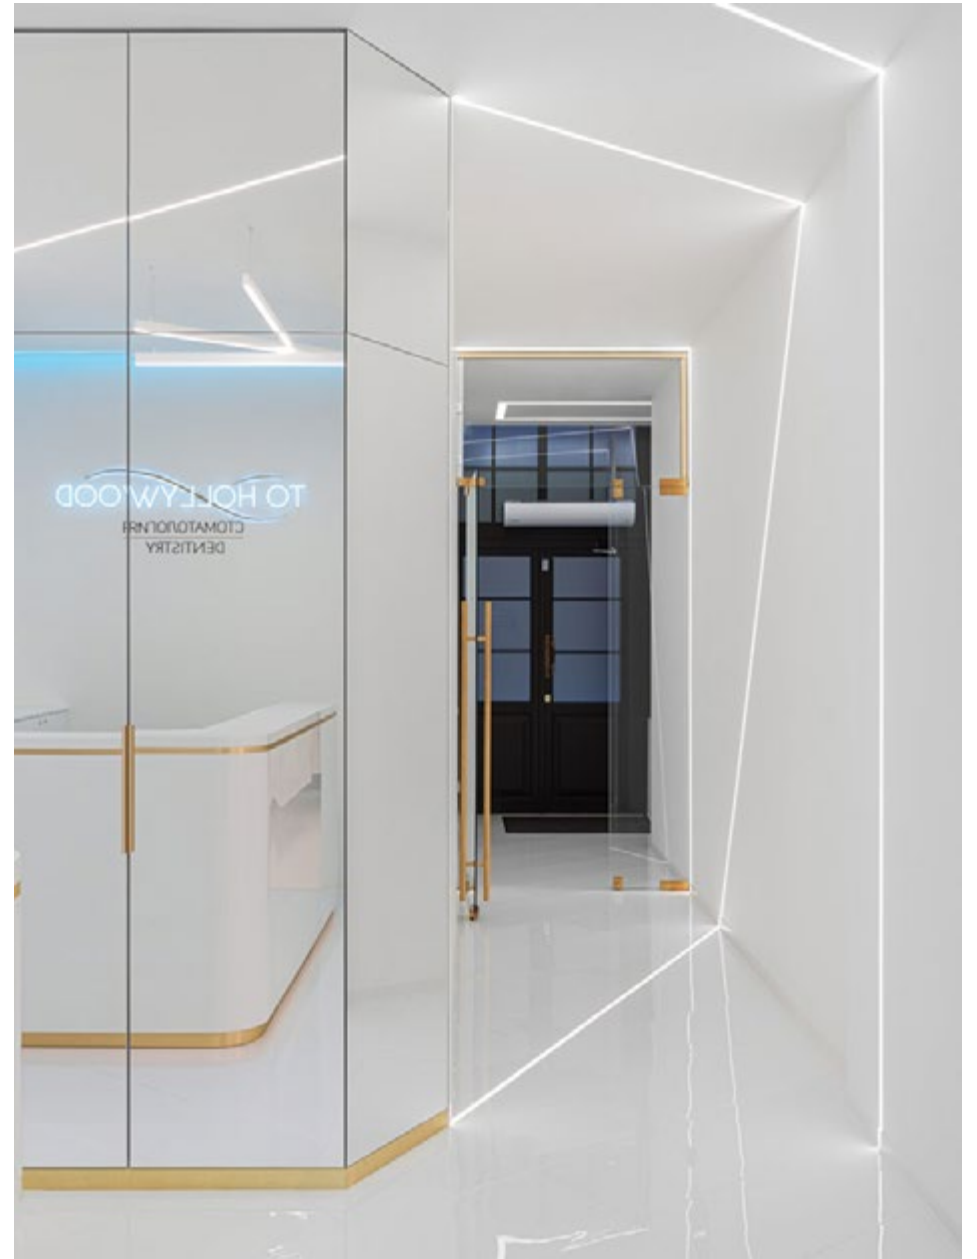

LENGTH - 3000mm / IP40 / WARRANTY - 5 YEARS

FINISHES: PAINT (white, black)

PROFLINE C1612

Design by ANNA PEYKOVA / Apartment in the FOROS ESTATE (Crimea)

MODULAR FACADE

Country house RENAISSANCE PARK

KITCHEN-LIVING ROOM INTERIOR
Designer ELENA SIDOROVA