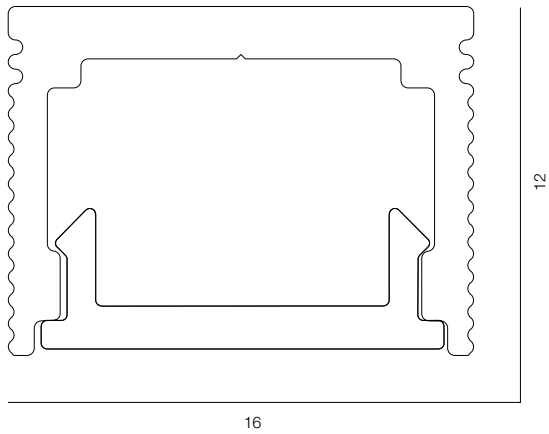

PROFLINE C1612

PROFLINE C1612

LENGTH - 2500mm / WIDTH - 16mm / IP40 / WARRANTY - 5 YEARS
FINISHES: ALUMINIUM