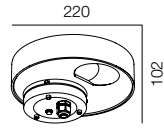

## POST ELECTRO

TYPE - 1, 2 ELECTRIC SOCKETS / 220V / P65 / WARRANTY - 2 YEARS  
FINISHES: PAINT GREY

EXTRA: WAGO BOX IP68, ANCHOR BASE POST ELECTRO

HEAD PIPE 38W

HEAD SPEECH 14W

HEAD HAT 18W

HEAD ONE WAY 12W