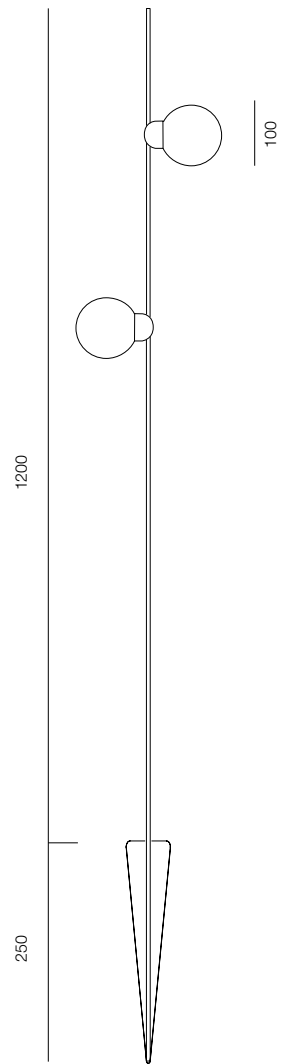

## GARDEN STEM

POWER - 4W, 8W / FLOOD / CCT - 2700K / CRI>97 Ra (R9>90) / COMFORT - UGR <19 /  
IP65 / 48V (driver included) / CONTROL - NO DIM / WARRANTY - 2 YEARS

FINISHES: PAINT (Grey)

GARDEN PLUTO PIN 2W