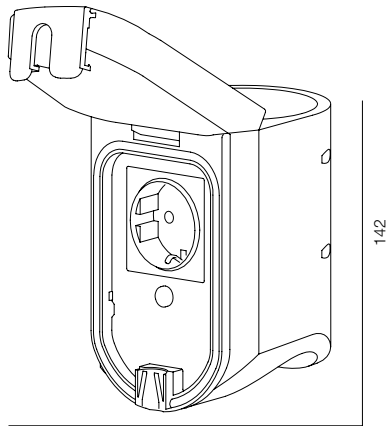

184

142

ELECTRO POLE 68