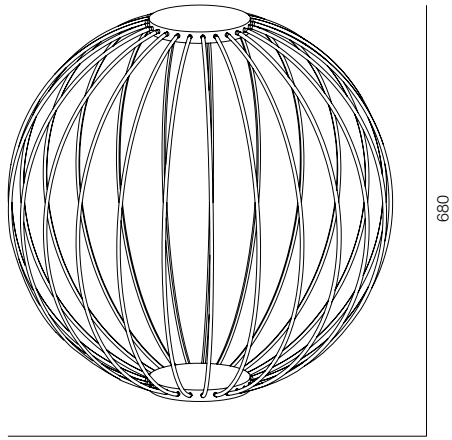

690

GARDEN CAGE 9W