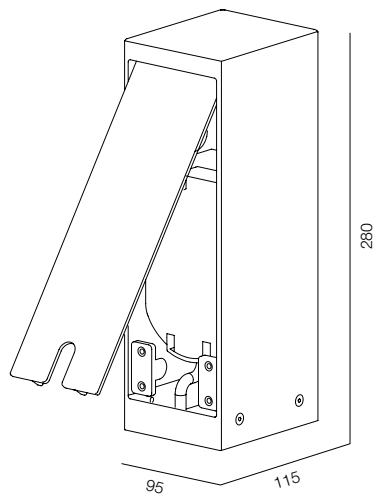

POST ELECTRO 280