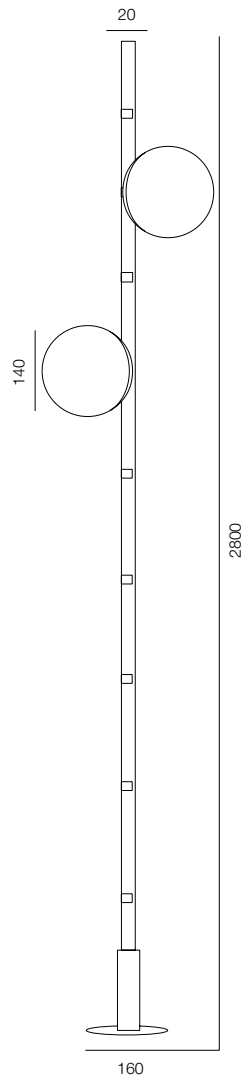

## GARDEN PIXAR LOOCH

POWER - 6W / OPTIC -LOOCH / CCT - 2700K / CRI>97 Ra (R9>90) / COMFORT - UGR <19 /  
IP65 / 220V (driver included) / CONTROL - NO DIM / WARRANTY - 2 YEARS

FINISHES: PAINT (Grey)

GARDEN SHAR 120