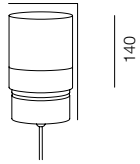

## POST ELECTRO

TYPE - 1, 2 ELECTRIC SOCKETS / 220V / P65 / WARRANTY - 2 YEARS  
FINISHES: PAINT GREY

EXTRA: WAGO BOX IP68, ANCHOR BASE POST ELECTRO

HEAD PIPE 38W

HEAD SPEECH 14W

HEAD HAT 18W

HEAD ONE WAY 12W