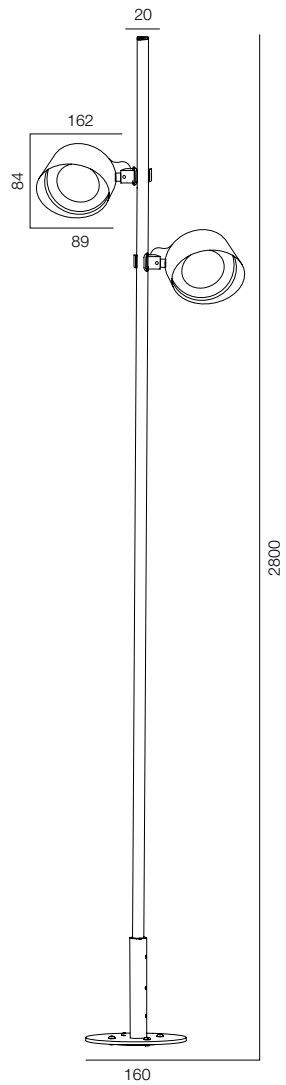

GARDEN TABLET 89

GARDEN TABLET

POWER - 8W / OPTIC - SPOT, MEDIUM, WIDE / CCT - 2200K / CRI>97 Ra (R9>90) / COMFORT - UGR <19 / IP65 / 48V (driver included) / CONTROL - NO DIM / WARRANTY - 2 YEARS

FINISHES: PAINT (Grey) / STAINLESS - STEEL