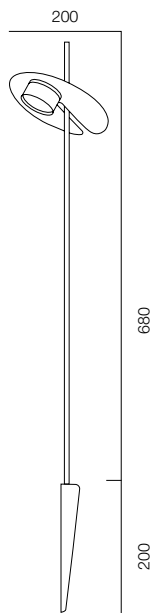

## GARDEN BELL

POWER - 4W / OPTIC - SPOT / CCT - 2200K / CRI>97 Ra (R9>90) / COMFORT - UGR <19 /  
IP65 / 48V (driver included) / CONTROL - NO DIM / WARRANTY - 2 YEARS

FINISHES: PAINT (Grey) / STAINLESS - STEEL