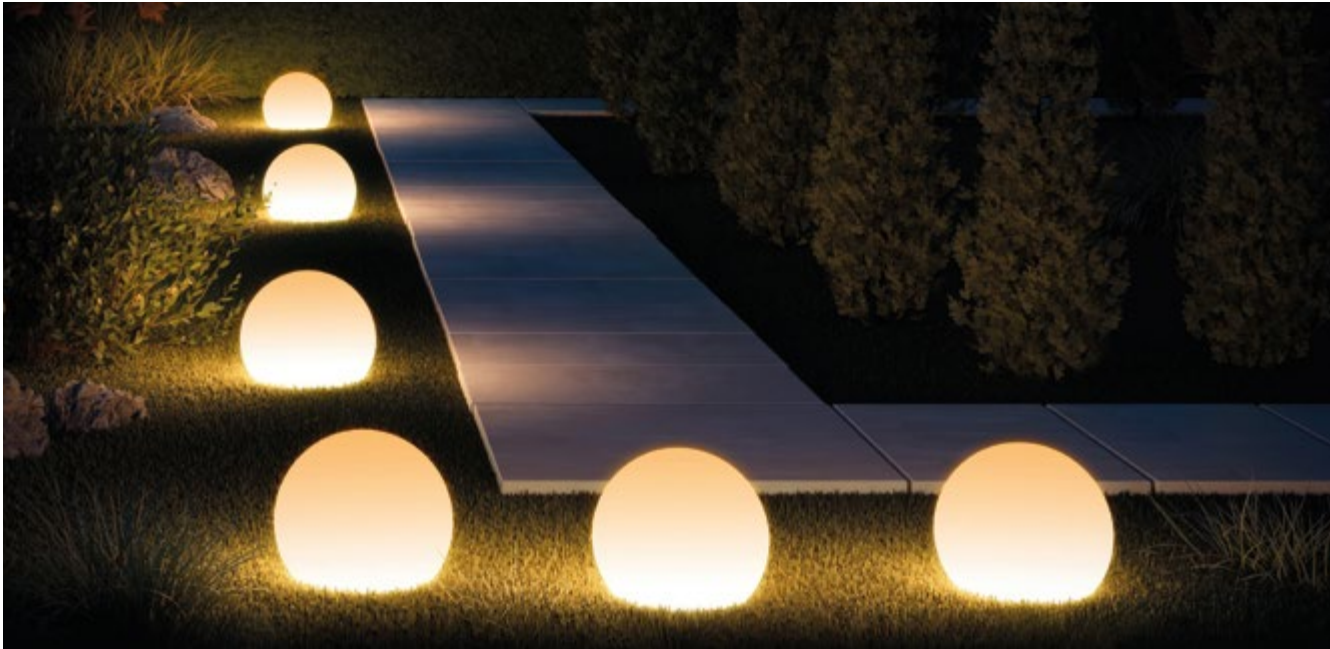

GARDEN PLUTO
Country house RENAISSANCE PARK