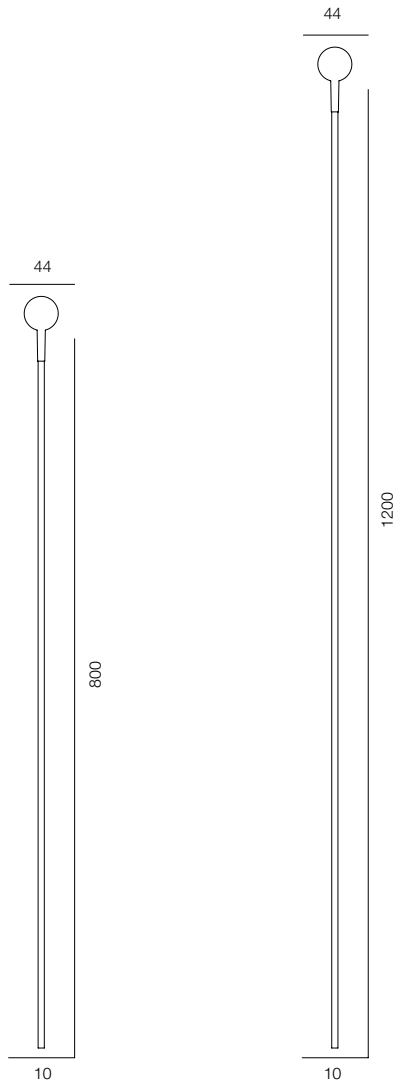

GARDEN TRAVKA SHAR 800

GARDEN TRAVKA SHAR 1200

GARDEN TRAVKA SHAR

POWER - 0,2W / FLOOD / CCT - 2200K / CRI>97 Ra (R9>90) / COMFORT - UGR <19 / IP65 / 48V (driver included) / CONTROL - NO DIM / WARRANTY - 2 YEARS

FINISHES: STAINLESS - STEEL / 100% BRASS (Gold)