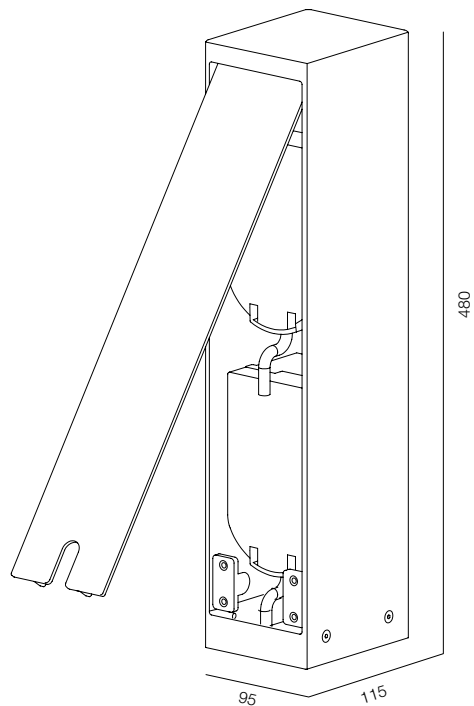

POST ELECTRO 480

POST ELECTRO

TYPE - 1, 2 ELECTRIC SOCKETS / 220V / P65 / WARRANTY - 2 YEARS
FINISHES: PAINT GREY

EXTRA: WAGO BOX IP68, ANCHOR BASE POST ELECTRO