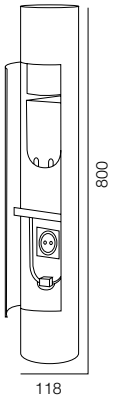

## POST ELECTRO

TYPE - 1, 2 ELECTRIC SOCKETS / 220V / P65 / WARRANTY - 2 YEARS  
FINISHES: PAINT GREY

EXTRA: WAGO BOX IP68, ANCHOR BASE POST ELECTRO

HEAD PIPE 38W

HEAD SPEECH 14W

HEAD HAT 18W

HEAD ONE WAY 12W