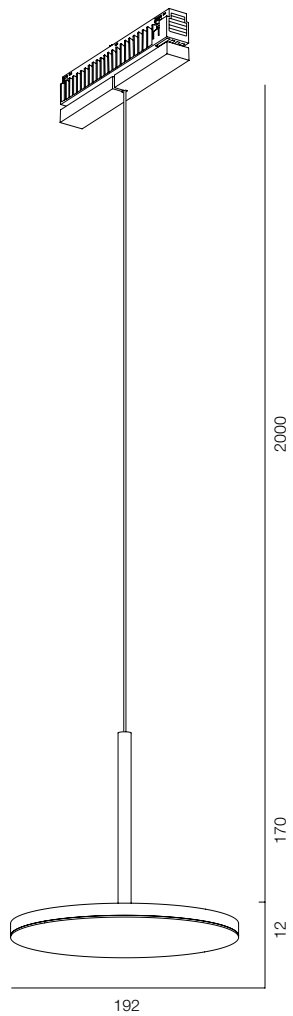

INFINITY LIMB PDNT 192