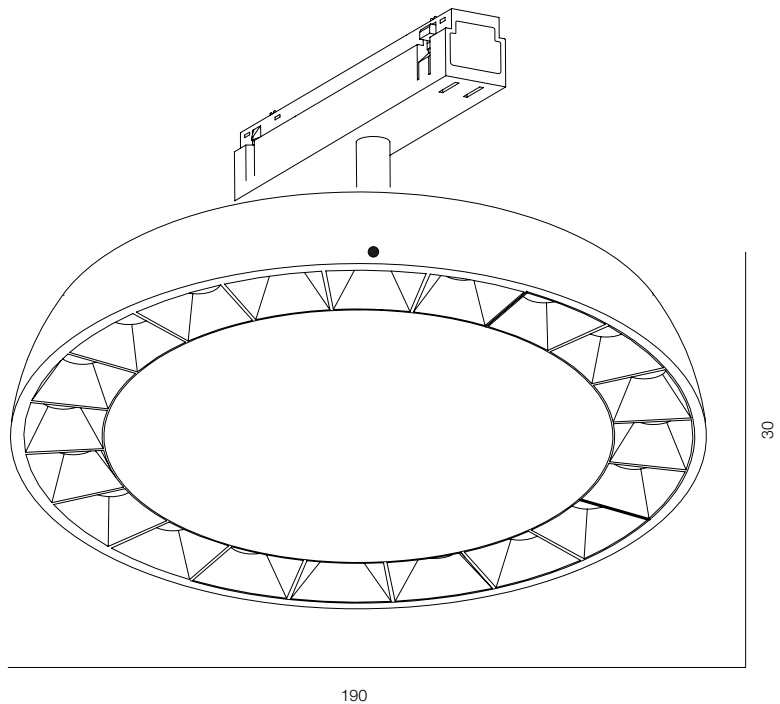

INFINITY AERO 190

INFINITY AERO

POWER - 15W / OPTIC - SPOT / CCT - 3000K / CRI>93 Ra (R9>90) / COMFORT - UGR <19 / IP40 / 48V / CONTROL - DIM DALI / WARRANTY - 5 YEARS

FINISHES: PAINT (white, black)