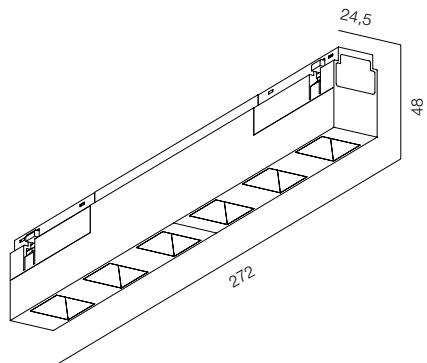

INFINITY DIRECT LINE 272