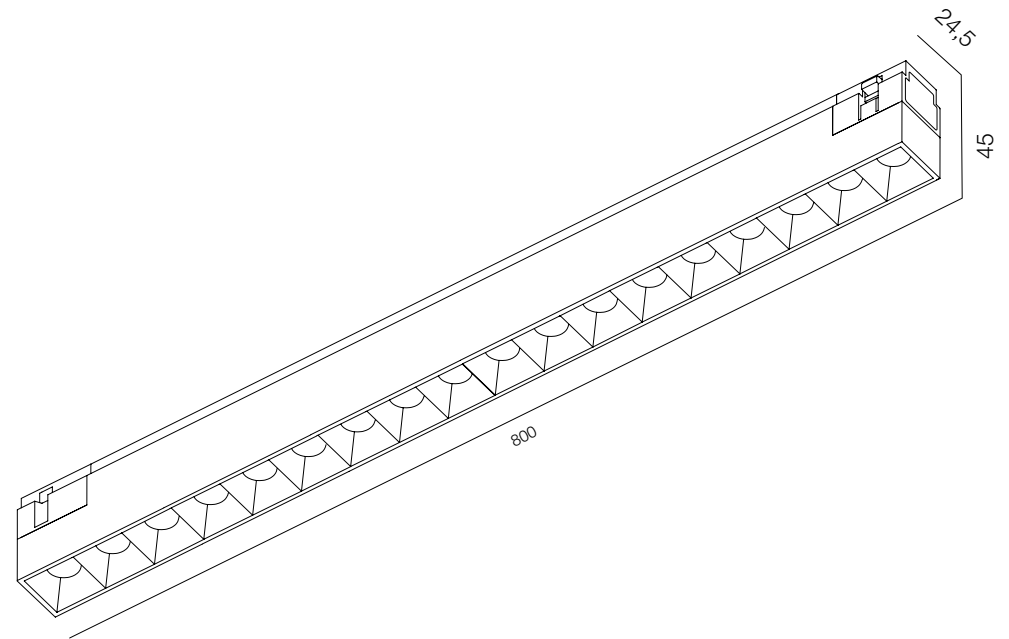

FINISHES: PAINT (black)

INFINITY LINE SUPER SPOT 69

INFINITY LINE SUPER SPOT 205

INFINIITY LINE SUPER SPOT 800

INFINITY LINE SUPER SPOT

POWER - 4W, 10W, 36W / OPTIC - SUPER SPOT / CCT - 2200K, 2700K, 3000K, 4000K / CRI>93 Ra (R9>90, R12>90) / COMFORT - UGR <19 / IP40 / 48V / CONTROL - DIM DALI / WARRANTY - 5 YEARS