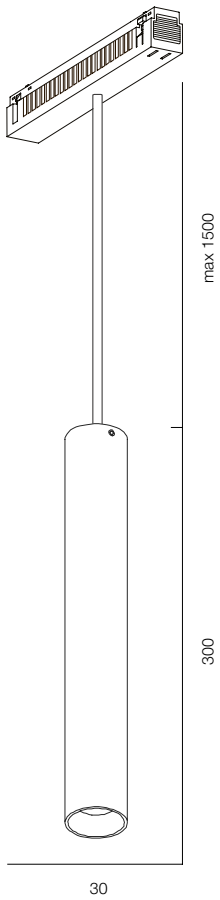

INFINITY LOCUS PDNT 300

INFINITY LOCUS PDNT 30

POWER - 6W / OPTIC - SPOT / CCT - 3000K / CRI>93 Ra (R9>90) / COMFORT - UGR <19 /
IP40 / 48V / CONTROL - DIM DALI / WARRANTY - 5 YEARS

FINISHES: PAINT (white,black) / TITAN (gold, black) / 100% BRASS (gold, black, pink, platinum)