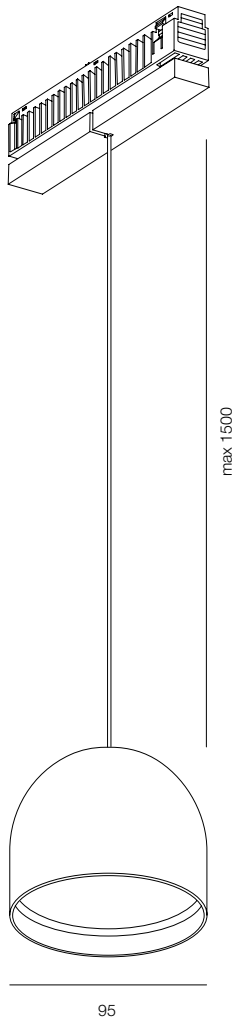

INFINITY OREO O PDNT 95

INFINITY OREO O PDNT

POWER - 12W / OPTIC - WIDE / CCT - 3000K / CRI>93 Ra (R9>90) / COMFORT - UGR <19 /
IP40 / 48V / CONTROL - DIM DALI / WARRANTY - 5 YEARS

FINISHES: PAINT (black) / TITAN (gold, black)