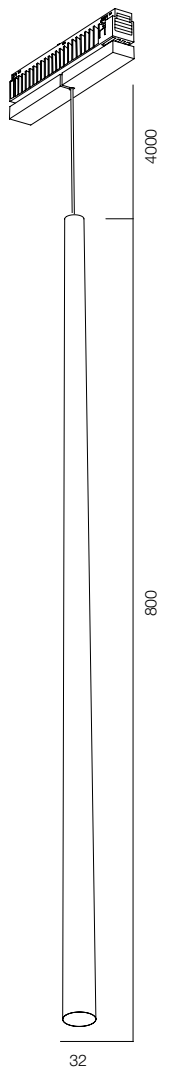

INFINITY CARBON 800

INFINITY CARBON

POWER - 6W / OPTIC - SPOT / CCT - 2700K / CRI>93 Ra (R9>90) / COMFORT - UGR <19 /
IP40 / 48V / CONTROL - DIM DALI / WARRANTY - 5 YEARS

FINISHES: CARBONE (matt, shine)

INFINITY DIRECT LINE PDNT 1964