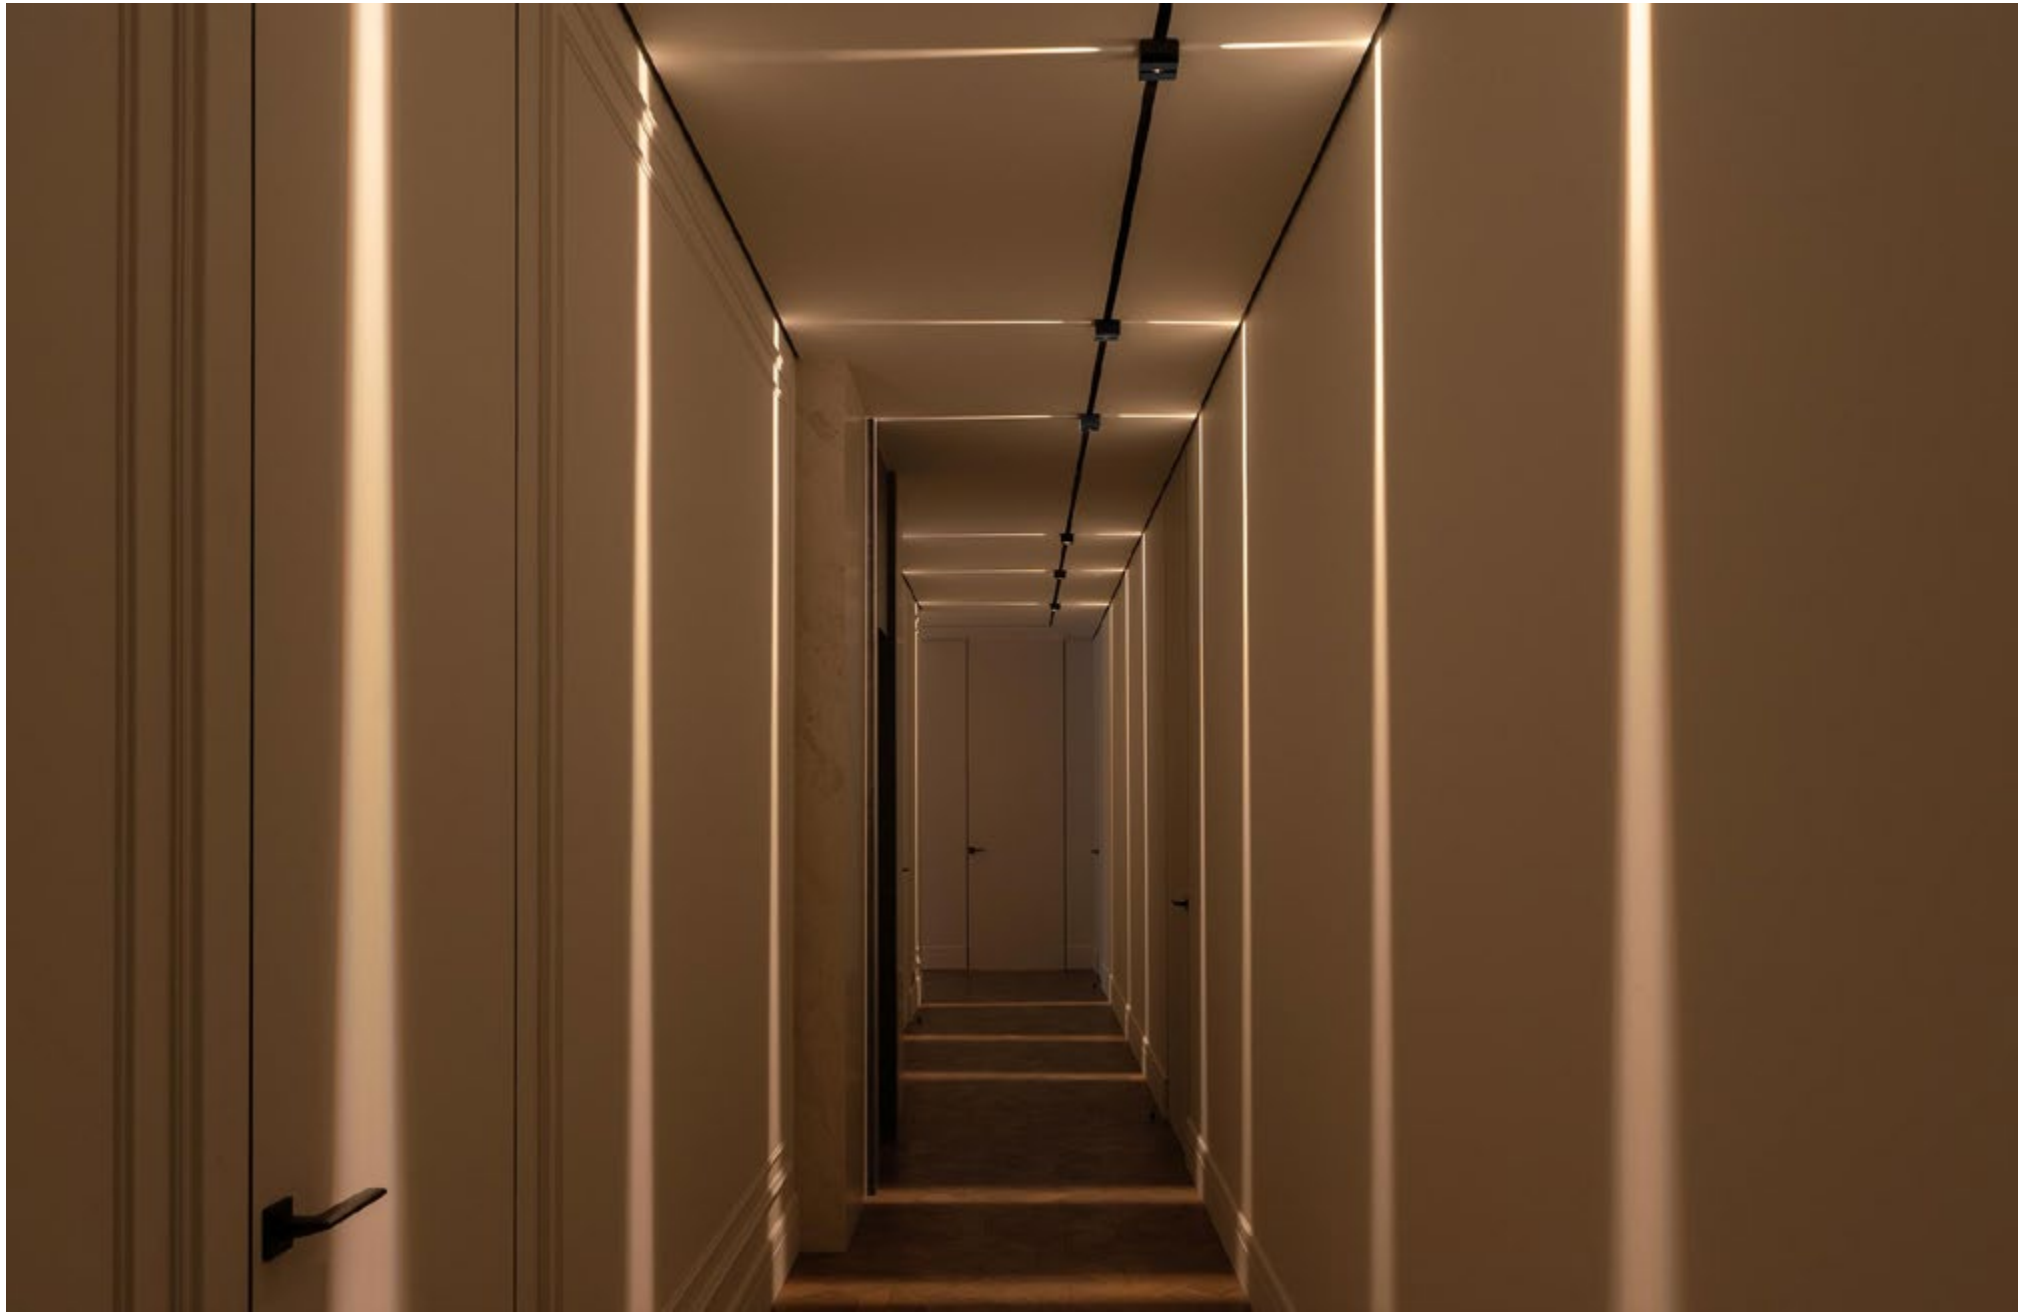

INFINITY LOOCH PAINT BLACK

Design by FETCH DEVELOPMENT / Country house FETCH HOUSE