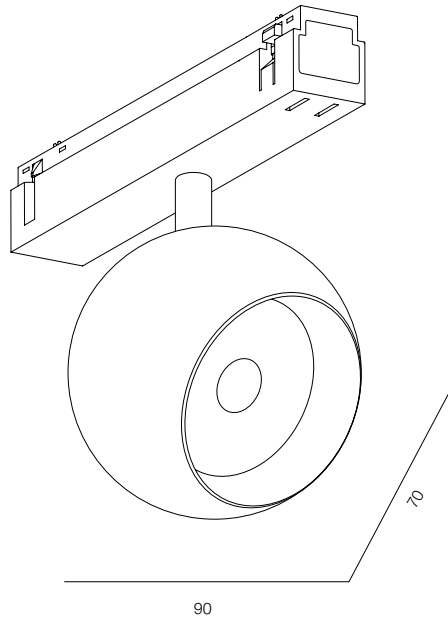

INFINITY DIRECT LINE PDNT

POWER - 47W / OPTIC - WIDE / CCT - 3000K / CRI>93 Ra (R9>90) / COMFORT - UGR <19 /
IP40 / 48V / CONTROL - DIM DALI / WARRANTY - 5 YEARS

FINISHES: PAINT (black)

INFINITY SHAR DOT 48