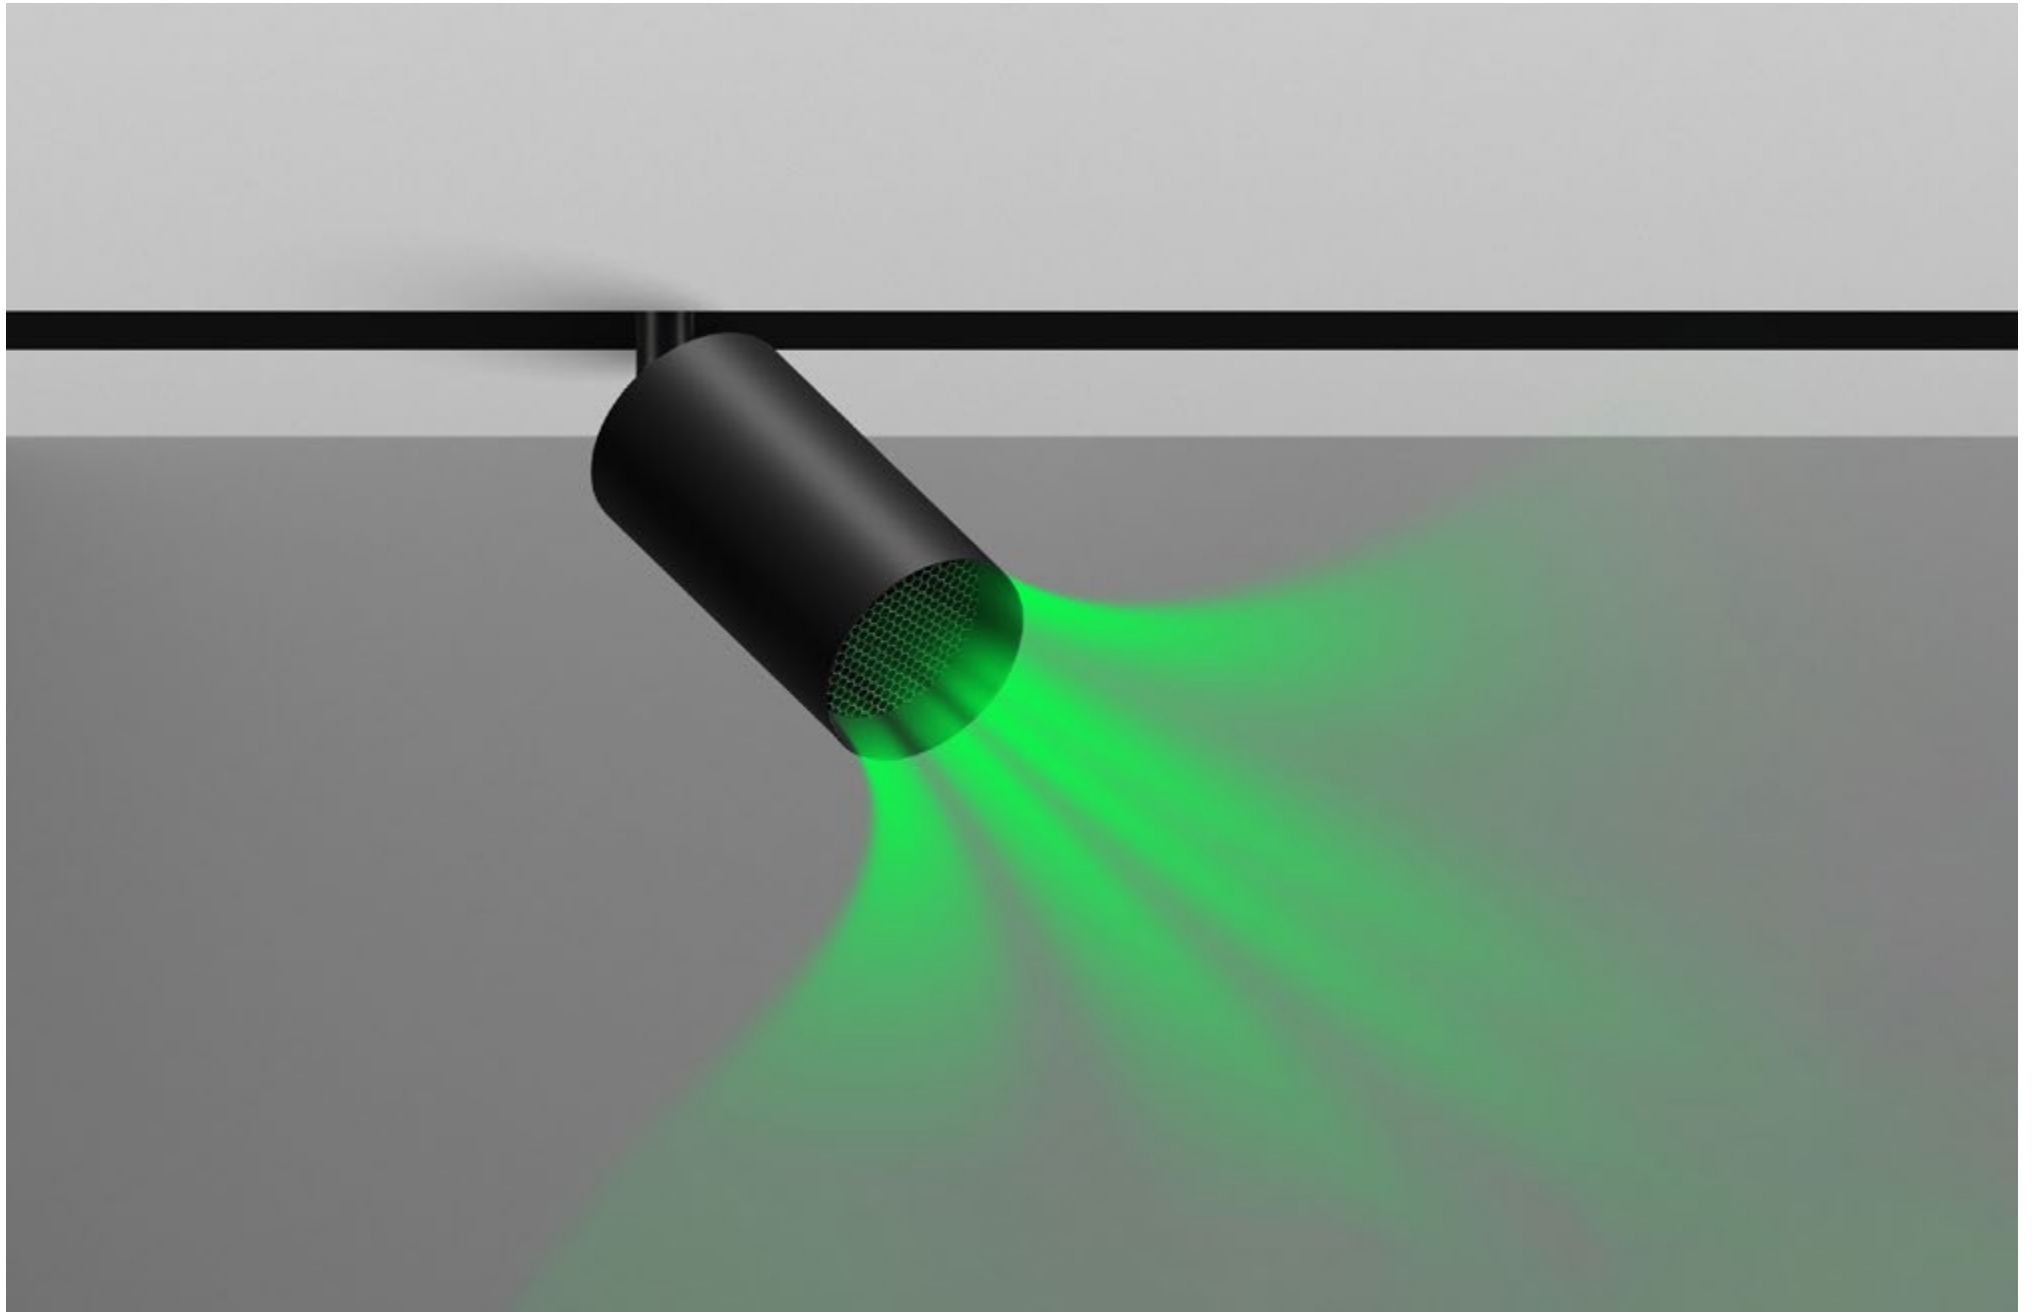

FINISHES: PAINT (black)

INFINITY LOCUS VITA 65

INFINITY LOCUS VITA

POWER - 26W / OPTIC - WIDE / CCT - VITA / COMFORT - UGR <19 /
IP40 / 48V / CONTROL - DIM DALI / WARRANTY - 5 YEARS

FINISHES: PAINT (black)