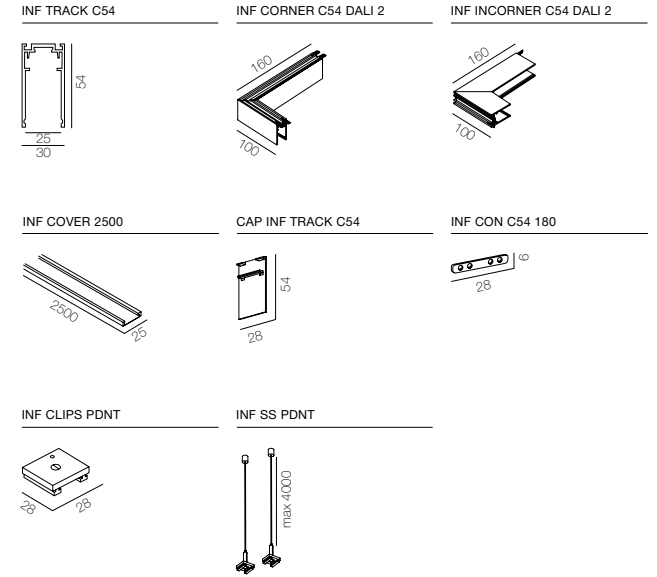

INF POWER SUPPLY 100W

INF POWER SUPPLY 250W

CONTROLLERS

INF SMART LIGHT SUPPLY 100W

INF SENSORSUPPLY 250W

INF TRACK C45 DALI 2

TRACK COMPONENTS

CONNECTORS