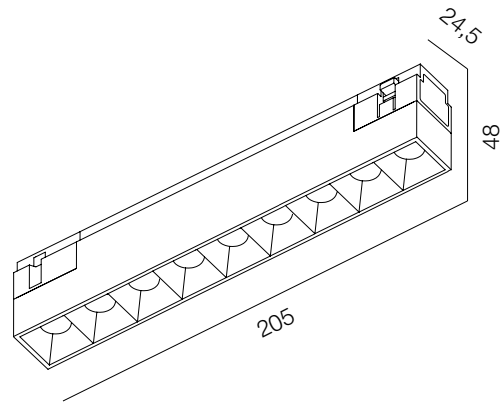

INFINITY LINE SUPER SPOT 69

INFINITY LINE SUPER SPOT 205