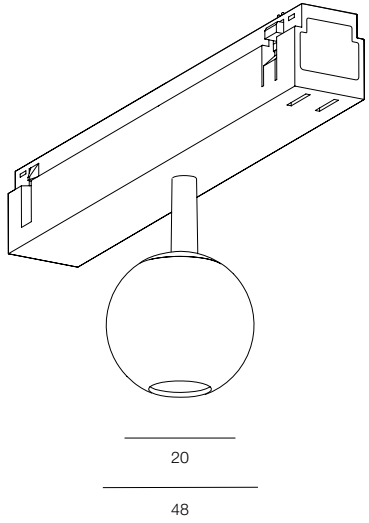

INFINITY SHAR DOT 48