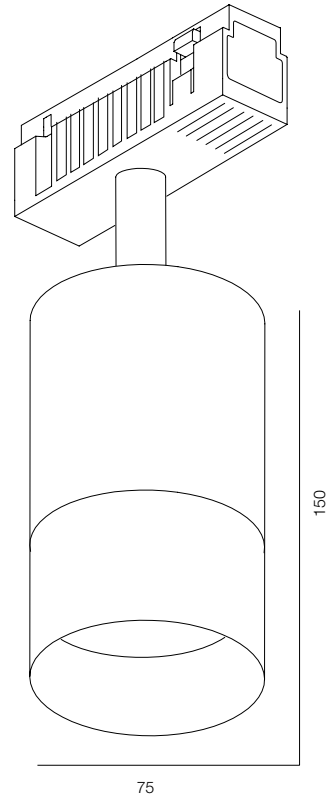

INFINITY LOCUS ZOOM 75

INFINITY LOCUS ZOOM

POWER - 14W, 20W / OPTIC - ZOOM, SUPERZOOM / CCT - 2700K, 3000K / CRI > 93 Ra (R9 > 90, R12 > 90) / COMFORT - UGR < 19 / IP40 / 48V / CONTROL - DIM DALI / WARRANTY - 5 YEARS

FINISHES: PAINT (white, black)