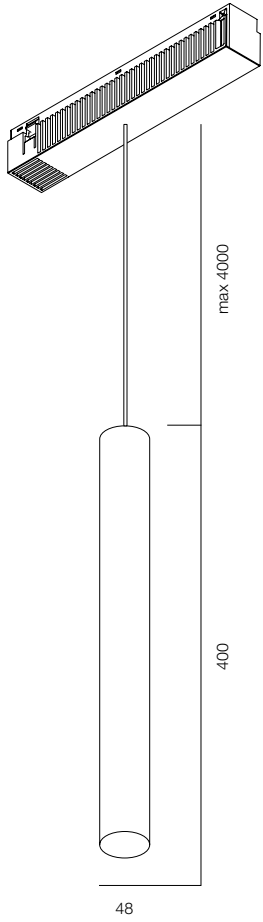

INFINITY LOCUS PDNT 48