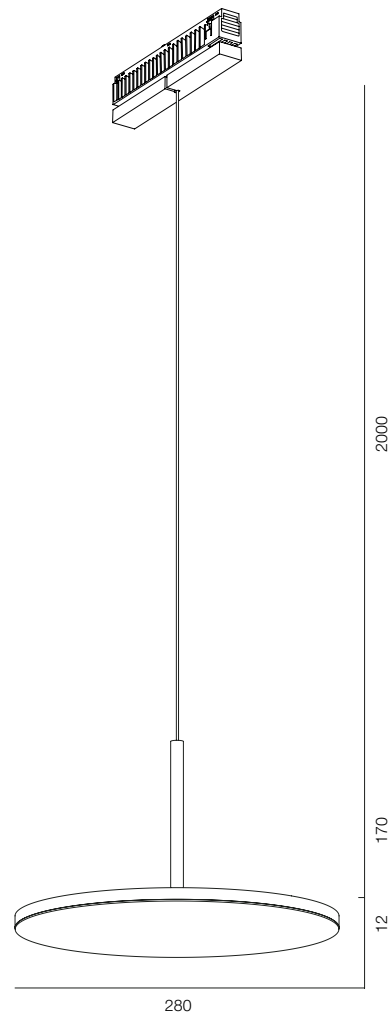

INFINITY LIMB PDNT 280

INFINITY LIMB PDNT

POWER - 8W / ANGLE - FLOOD / CCT - 2700K, 3000K / CRI>93 Ra (R9>90) / COMFORT - UGR <19 / IP40 / 48V / CONTROL - DIM DALI / WARRANTY - 5 YEARS

FINISHES: PAINT (black)