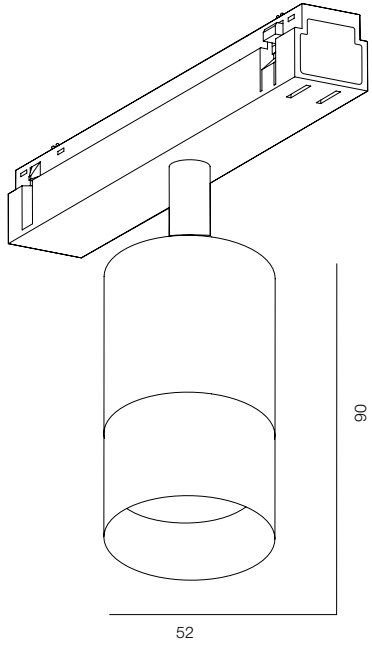

INFINITY LOCUS ZOOM 52