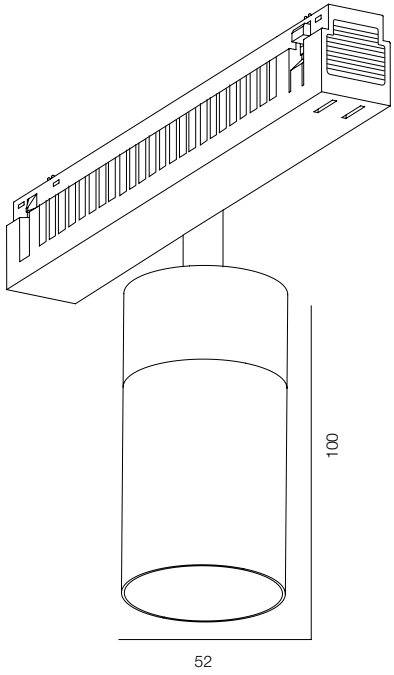

INFINITY LOCUS SUPERZOOM 52

INFINITY LOCUS SUPERZOOM

POWER - 10W / OPTIC - SUPERZOOM / CCT - 2200K, 2700K, 3000K, 4000K, 4000K (TW) / CRI>93 Ra (R9>90, R12>90) / COMFORT - UGR <19 / IP40 / 48V / CONTROL - DIM DALI / WARRANTY - 5 YEARS

FINISHES: PAINT (white, black) / TITAN (gold, black)