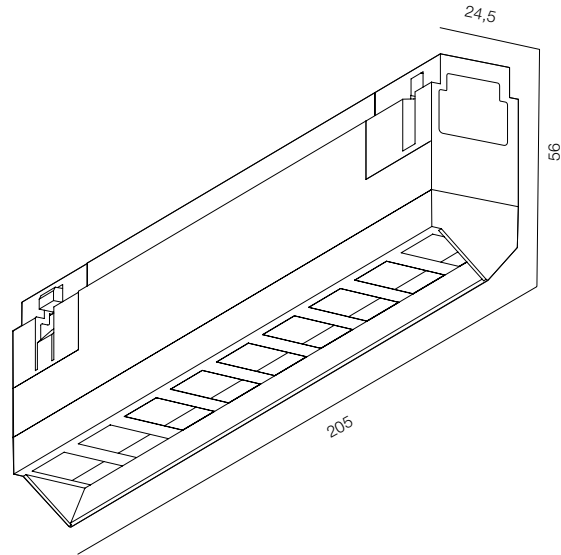

INFINITY LINE WALLWASHER 205

INFINITY LINE WALLWASHER

POWER - 4W, 12W / OPTIC - WALLWASHER / CCT - 2200K, 3000K, 4000K / CRI>93 Ra (R9>90, R12>90) / COMFORT - UGR <19 / IP40 / 48V / CONTROL - NO DIM, DIM DALI / WARRANTY - 5 YEARS

FINISHES: PAINT (black)