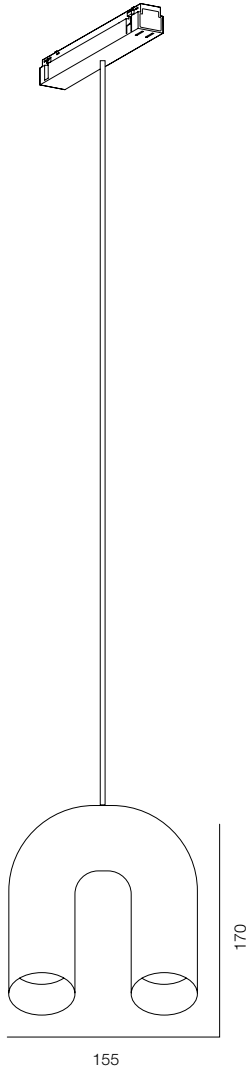

INFINITY BEND PDNT 170

INFINITY BEND PDNT

POWER - 14W, 18W / ANGLE - FLOOD / CCT - 2700K, 3000K / CRI>93 Ra (R9>90) / COMFORT - UGR <19 /
IP40 / 48V / CONTROL - DIM DALI / WARRANTY - 5 YEARS

FINISHES: PAINT (black, pink)