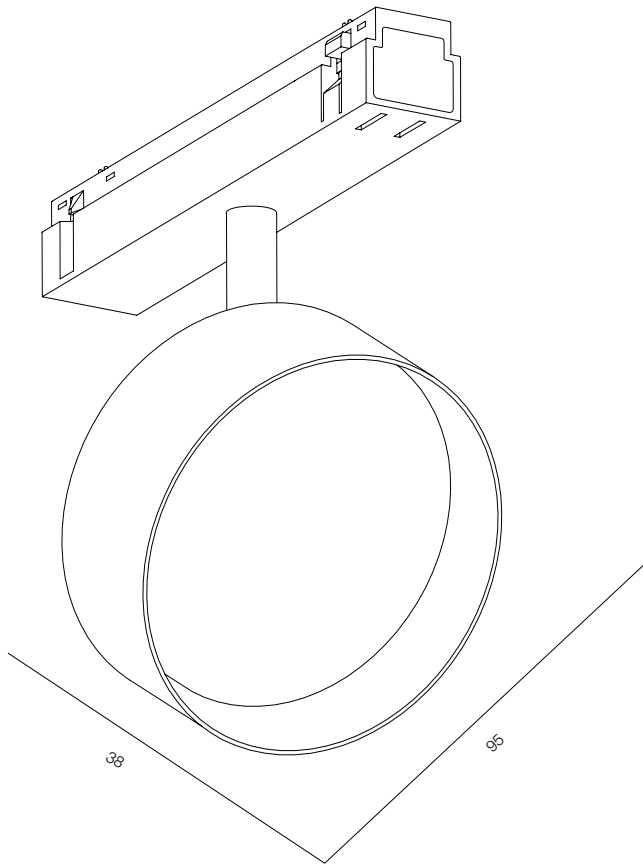

INFINITY OREO SHADE 95

INFINITY OREO SHADE

POWER - 8W / OPTIC - WIDE / CCT - PURPLE, RED / COMFORT - UGR <19 /
IP40 / 48V / CONTROL - DIM DALI / WARRANTY - 5 YEARS

FINISHES: PAINT (black)