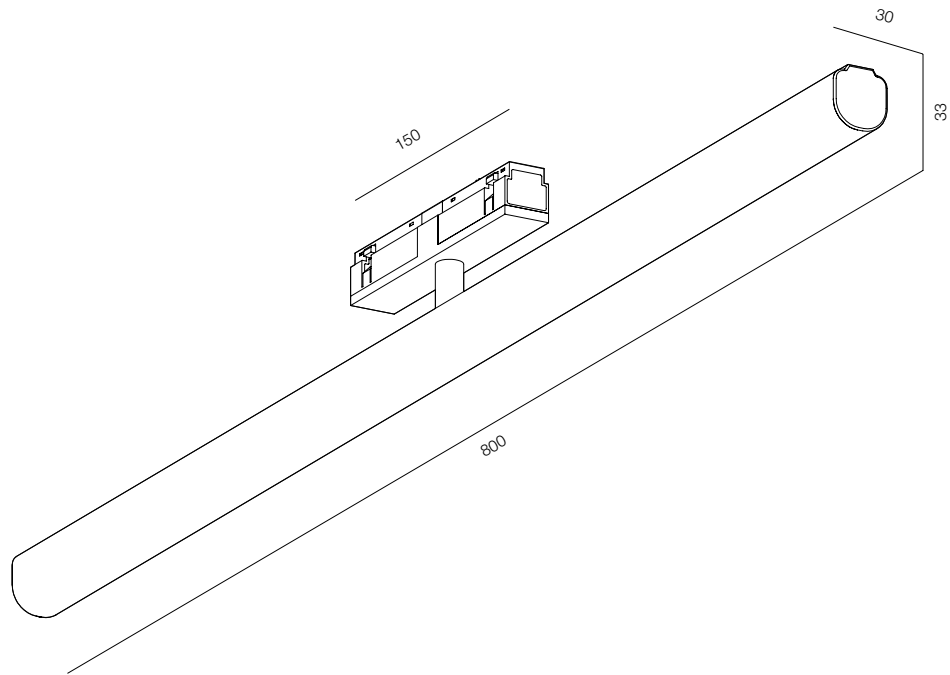

INFINITY TUBE LINE 800

INFINITY TUBE LINE

POWER - 20W / ANGLE - FLOOD / CCT - 3000K / CRI>93 Ra (R9>90) / COMFORT - UGR <19 /
IP40 / 48V / CONTROL - DIM DALI / WARRANTY - 5 YEARS

FINISHES: PAINT (black)