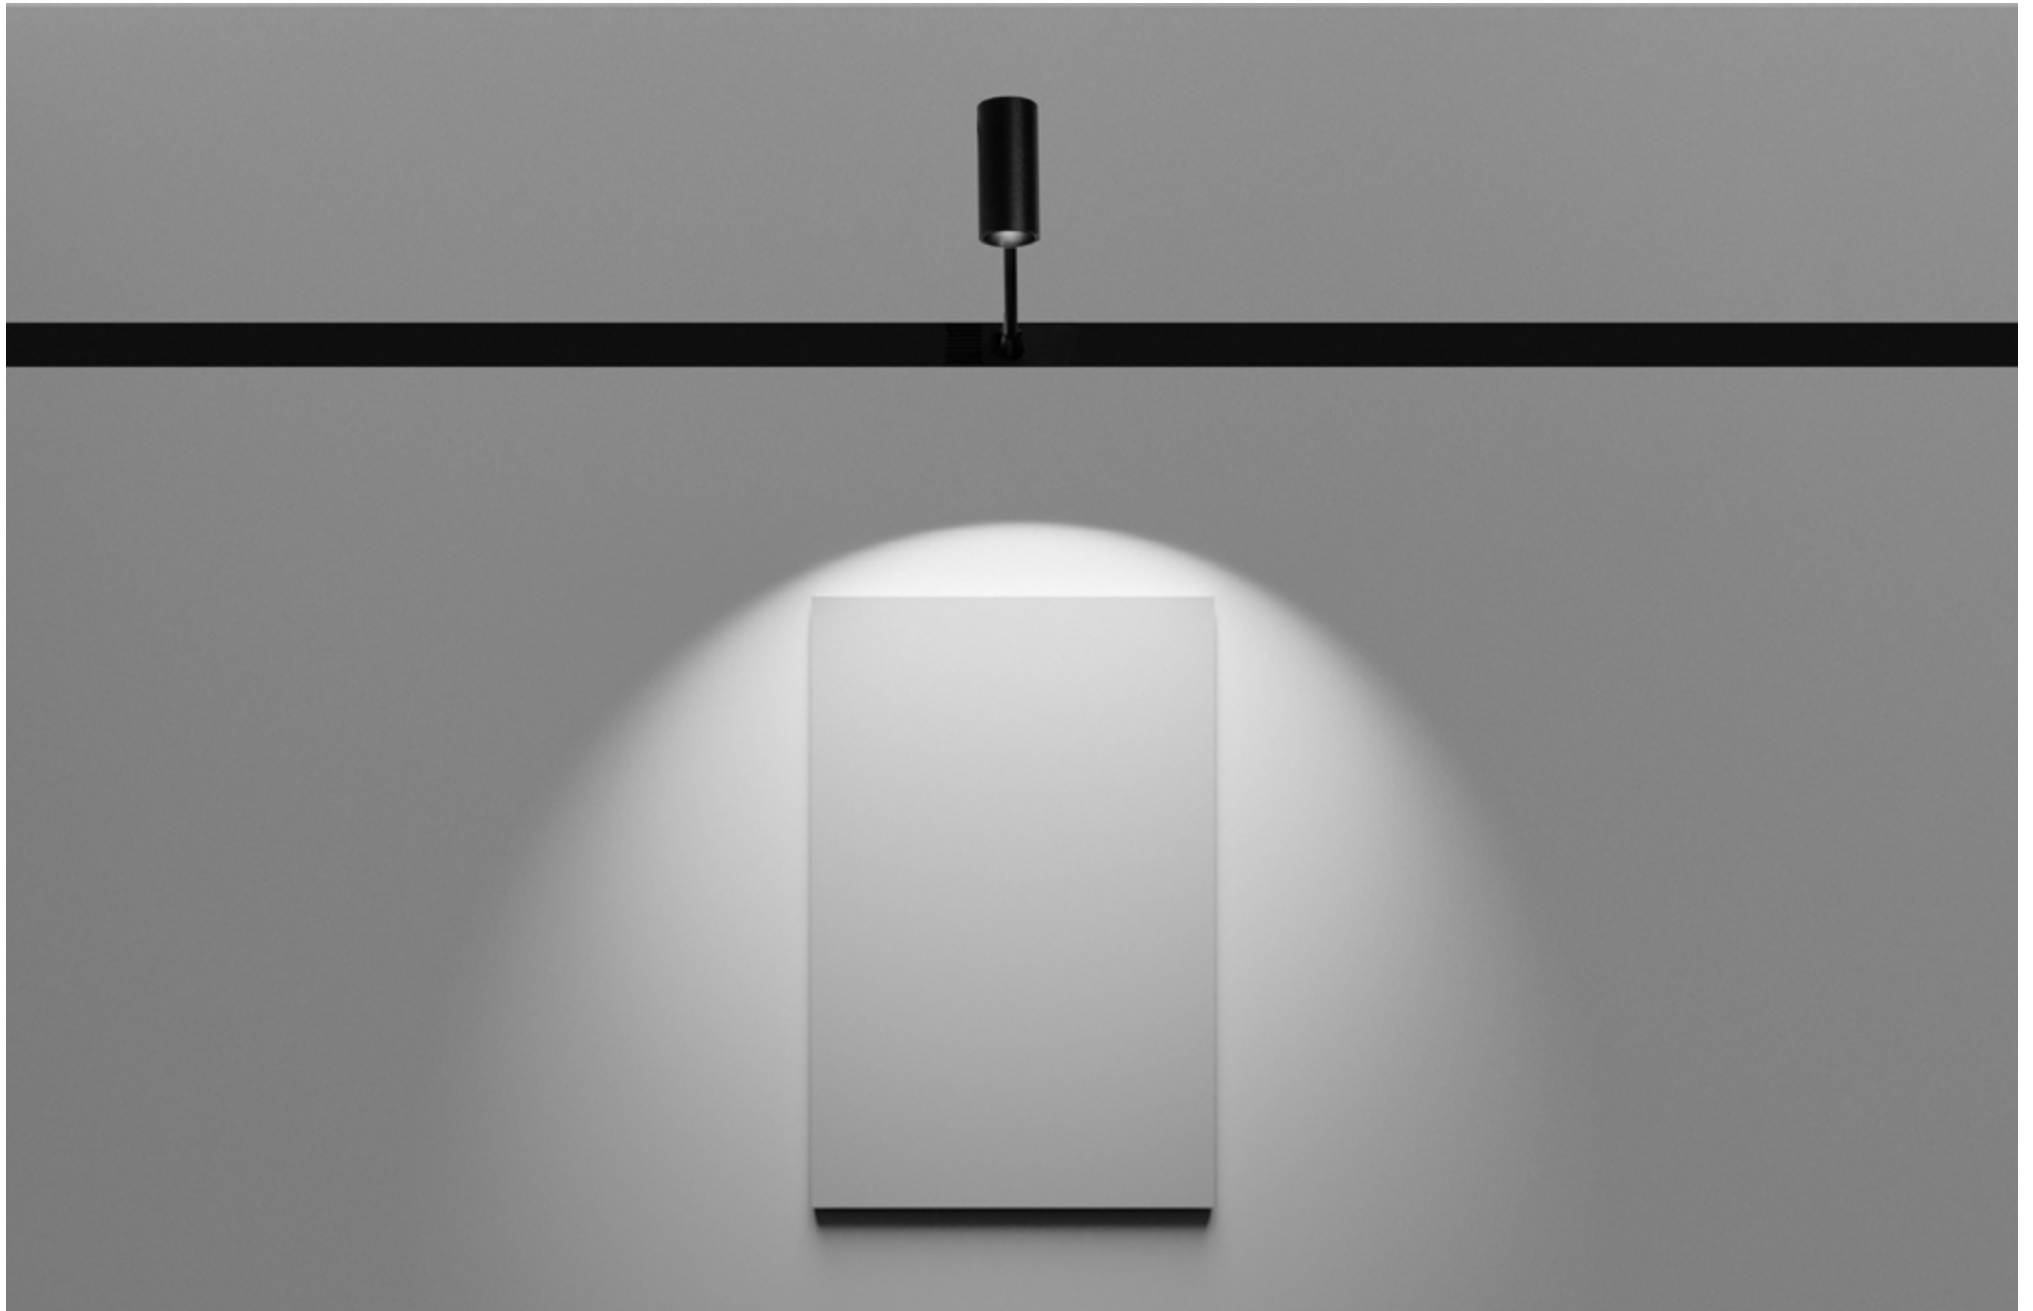

FINISHES: PAINT (white)

INFINITY POINT 2W

INFINITY POINT

POWER - 2W / OPTIC - SUPER SPOT / CCT - 3000K / CRI>93 Ra (R9>90) / COMFORT - UGR <19 / IP40 / 48V / CONTROL - DIM DALI / WARRANTY - 5 YEARS

FINISHES: PAINT (white, black)