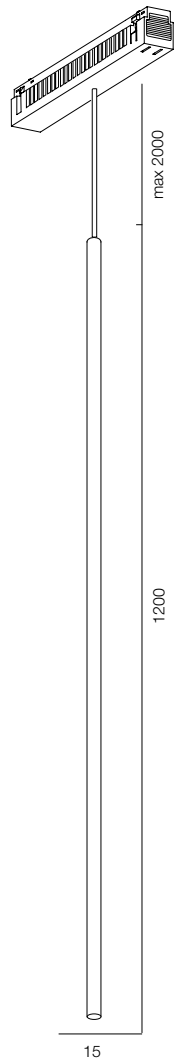

INFINITY LOCUS PDNT 1200