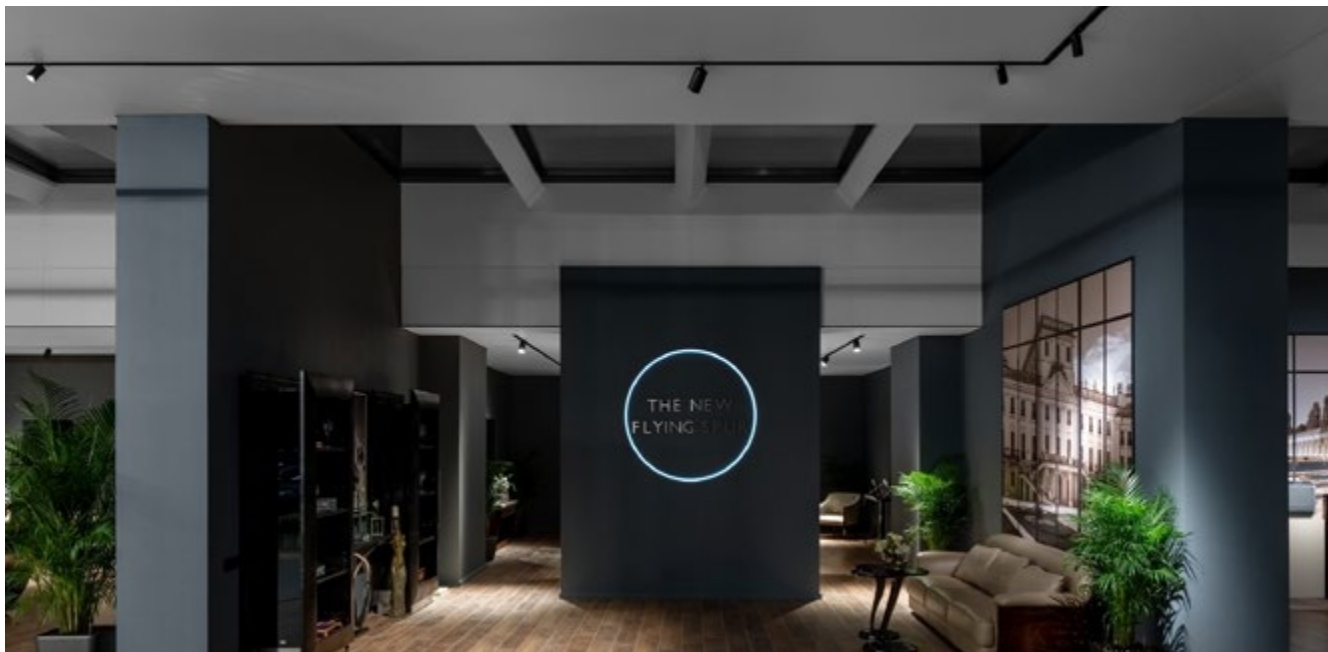

INFINITY LOCUS PAINT BLACK

TVERSKAYA RESIDENCE / Presentation BENTLEY FLYING SPUR