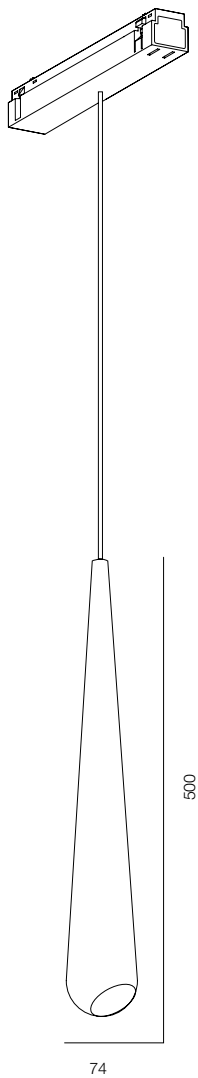

INFINITY DROP PDNT

INFINITY DROP PDNT

POWER - 6W, 12W / OPTIC - WIDE / CCT - 2700K, 3000K / CRI>93 Ra (R9>90) / COMFORT - UGR <19 / IP40 / 48V / CONTROL - DIM DALI / WARRANTY - 5 YEARS

FINISHES: PAINT (black, pink)