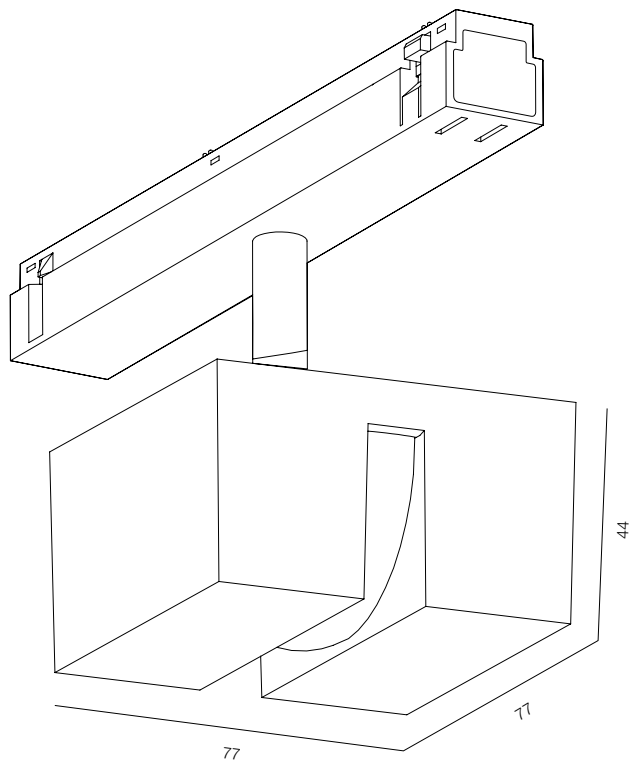

INFINITY LOOCH 3W

INFINITY LOOCH

POWER - 3W / OPTIC - LOOCH / CCT - 3000K / CRI>93 Ra (R9>90) / COMFORT - UGR <19 /
IP40 / 48V / CONTROL - DIM DALI / WARRANTY - 5 YEARS

FINISHES: PAINT (black)