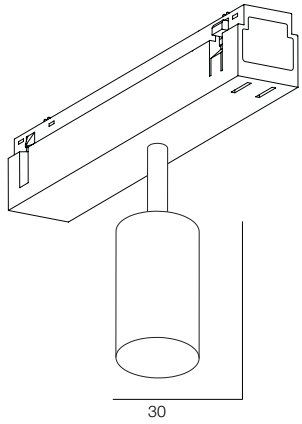

FINISHES: PAINT (black)

INFINITY TUBE LINE 800

INFINITY TUBE LINE

POWER - 20W / ANGLE - FLOOD / CCT - 3000K / CRI>93 Ra (R9>90) / COMFORT - UGR <19 /
IP40 / 48V / CONTROL - DIM DALI / WARRANTY - 5 YEARS

FINISHES: PAINT (black)