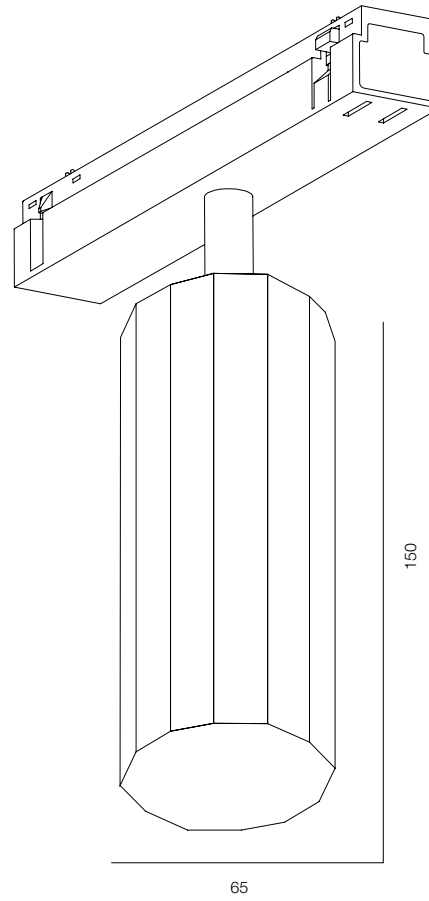

FINISHES: PAINT (black)

INFINITY LOCUS SIX 48

INFINITY LOCUS SIX 52

INFINITY LOCUS SIX 65

INFINITY LOCUS SIX

POWER - 12W, 14W, 26W / OPTIC - MEDIUM, WIDE / CCT - 2700K, 3000K, 3000K (TW), 4000K / CRI>93 Ra (R9>90, R12>90) / COMFORT - UGR <19 / IP40 / 48V / CONTROL - DIM DALI / WARRANTY - 5 YEARS