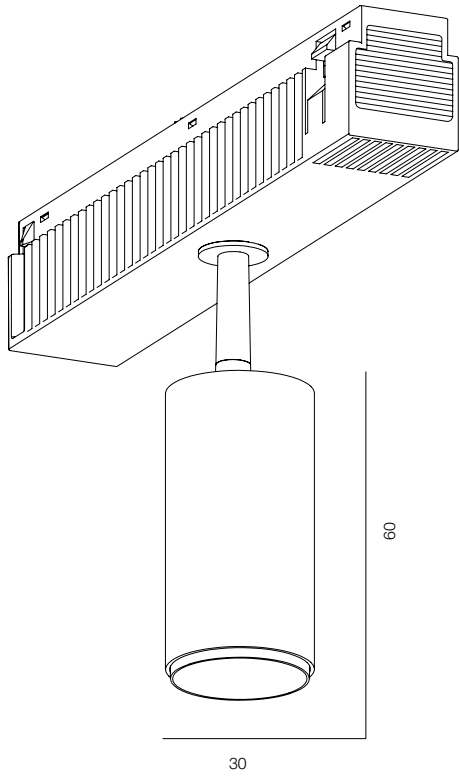

INFINITY LOCUS PRO 30