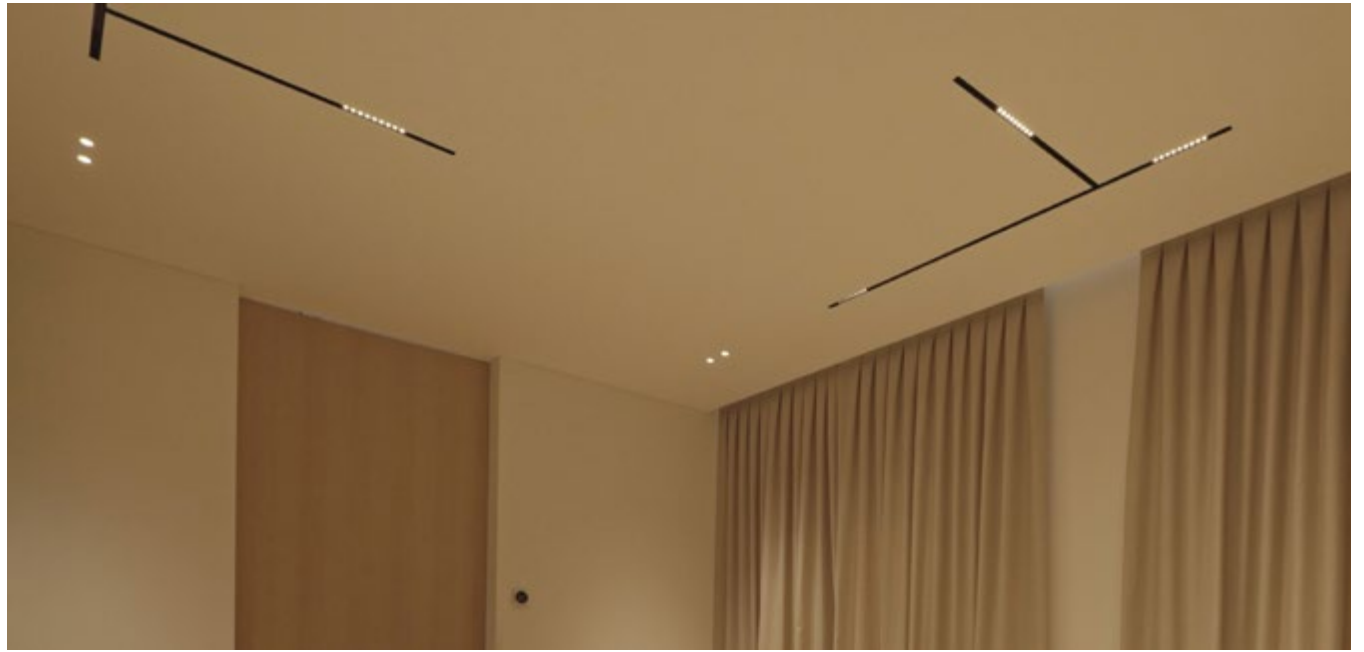

Design store ARCHIPRODUCTS

INFINITY LOCUS 48 PAINT BLACK
Restaurant AVACADO QUEEN

INFINITY LINE PAINT BLACK

Studio MNDESIGN / Private interior by KVARTIRNYJ VOPROS

INFINITY LINE CORNER PAINT BLACK
Design ANNA MUR / Apartment WELTON TOWERS