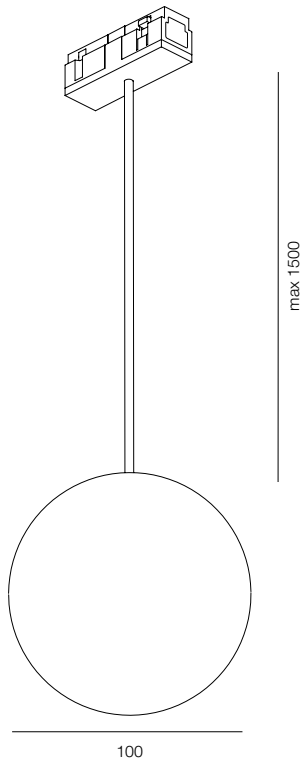

INFINITY SHAR PDNT SOFT 100

INFINITY SHAR PDNT SOFT

POWER - 4W / ANGLE - FLOOD / CCT - 2700K, 3000K / CRI>93 Ra (R9>90) / COMFORT - UGR <19 / IP40 / 48V / CONTROL - NO DIM, DIM DALI / WARRANTY - 5 YEARS

FINISHES: PAINT (black)