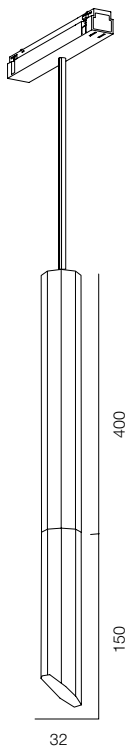

INFINITY OCTO LOCUS PDNT CRYSTAL 400