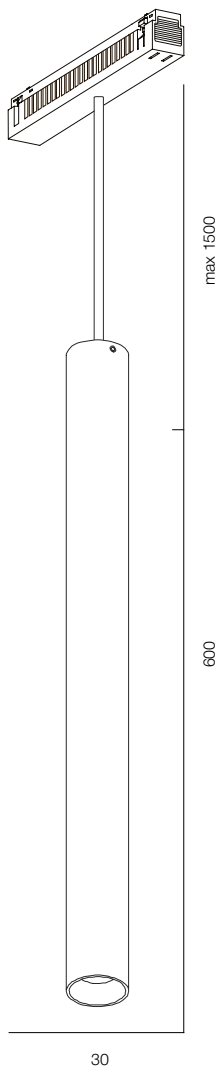

INFINITY LOCUS PDNT ZOOM 600

INFINITY LOCUS PDNT 30 ZOOM

POWER - 6W / OPTIC - ZOOM / CCT - 2200K / CRI>93 Ra (R9>90) / COMFORT - UGR <19 /
IP40 / 48V / CONTROL - DIM DALI / WARRANTY - 5 YEARS

FINISHES: TITAN (gold, black)