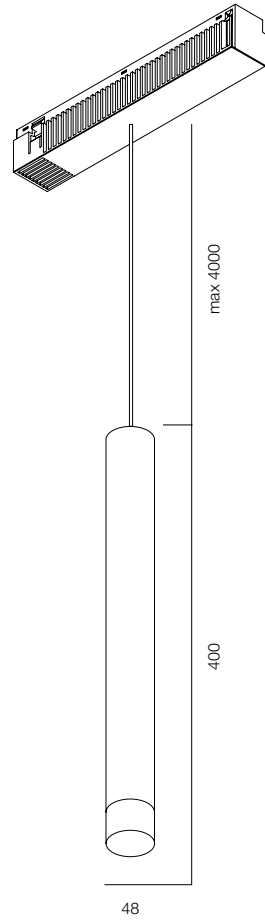

INFINITY LOCUS PDNT 48 ZOOM

INFINITY LOCUS PDNT 48 ZOOM

POWER - 6W / OPTIC - SPOT, ZOOM / CCT - 2200K, 3000K / CRI>93 Ra (R9>90) / COMFORT - UGR <19 /
IP40 / 48V / CONTROL - DIM DALI / WARRANTY - 5 YEARS

FINISHES: PAINT (black) / TITAN (gold, platinum)