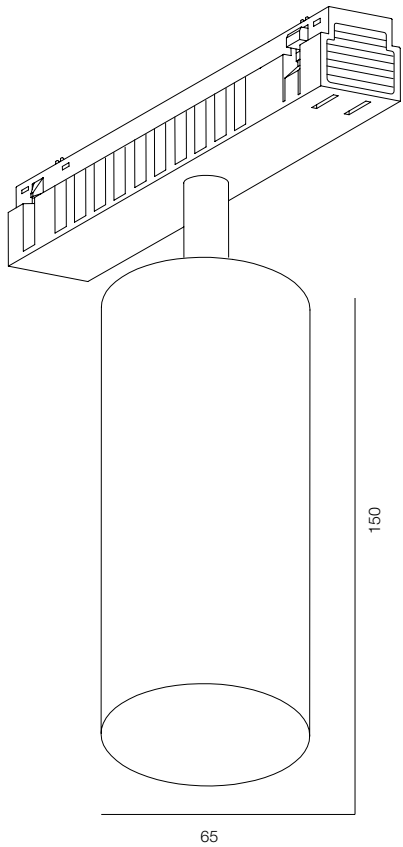

INFINITY LOCUS VITA 65

INFINITY LOCUS VITA

POWER - 26W / OPTIC - WIDE / CCT - VITA / COMFORT - UGR <19 /
IP40 / 48V / CONTROL - DIM DALI / WARRANTY - 5 YEARS

FINISHES: PAINT (black)