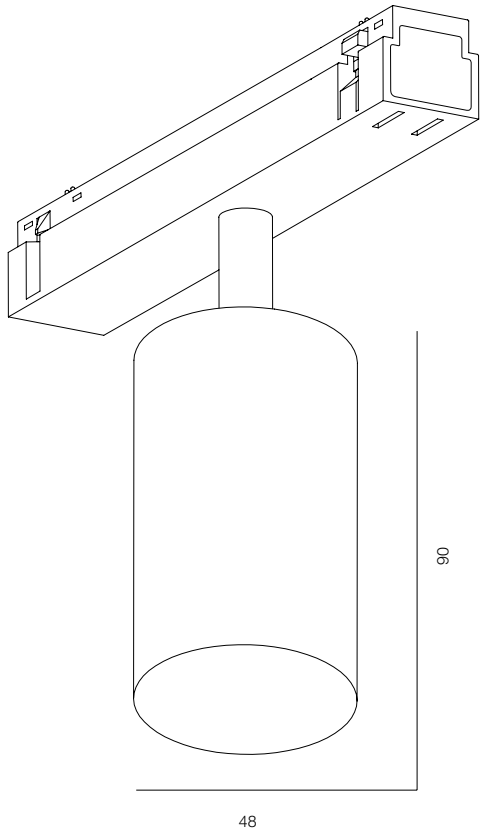

INFINITY LOCUS 48 COLOUR

INFINITY LOCUS 48 COLOR

POWER - 14W / OPTIC - MEDIUM / CCT - GREEN, RED / COMFORT - UGR <19 /
IP40 / 48V / CONTROL - DIM DALI / WARRANTY - 5 YEARS

FINISHES: PAINT (black)