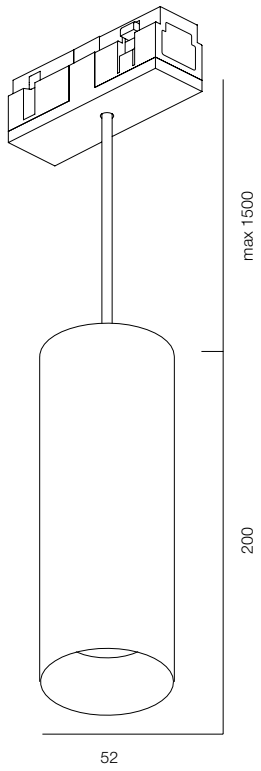

INFINITY LOCUS PDNT 200

INFINITY LOCUS PDNT 48-50

POWER - 6W / OPTIC - SPOT / CCT - 2200K, 3000K / CRI>93 Ra (R9>90) / COMFORT - UGR <19 / IP40 / 48V / CONTROL - DIM DALI / WARRANTY - 5 YEARS

FINISHES: PAINT (white, black) / TITAN (gold, platinum) / 100% BRASS (gold, black, pink, platinum)