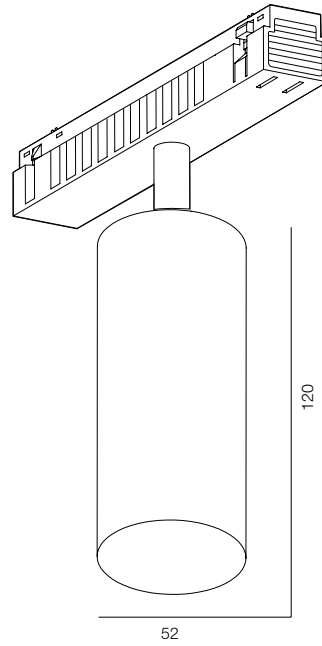

INFINITY LOCUS 52