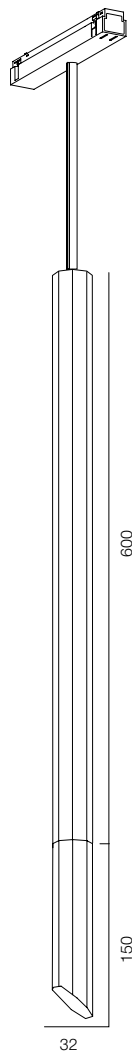

INFINITY OCTO LOCUS PDNT CRYSTAL 600

INFINITY OCTO PDNT CRYSTAL

POWER - 6W / OPTIC - SPOT / CCT - 3000K / CRI>93 Ra (R9>90) / COMFORT - UGR <19 /
IP40 / 48V / CONTROL - DIM DALI / WARRANTY - 5 YEARS

FINISHES: PAINT (white, black) / TITAN (gold, black) / 100% BRASS (gold, pink, platinum)