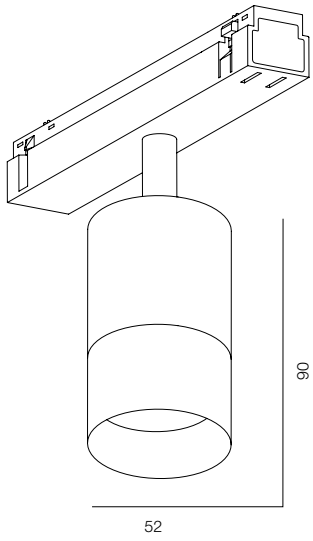

INFINITY LOCUS FITO 52