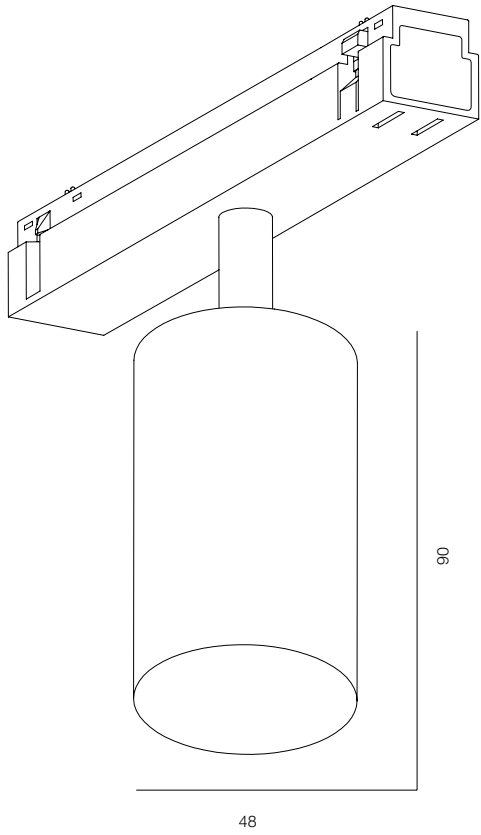

FINISHES: PAINT (white, black)

INFINITY LOCUS SUPER SPOT 48

INFINITY LOCUS SUPER SPOT

POWER - 10W / OPTIC - SUPER SPOT / CCT - 2700K, 3000K, 4000K, GREEN, RED / CRI>93 Ra (R9>90, R12>90) / COMFORT - UGR <19 / IP40 / 48V / CONTROL - NO DIM, DIM DALI / WARRANTY - 5 YEARS