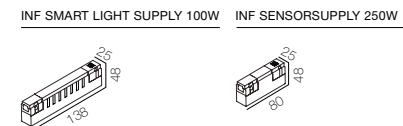

CONTROLLERS