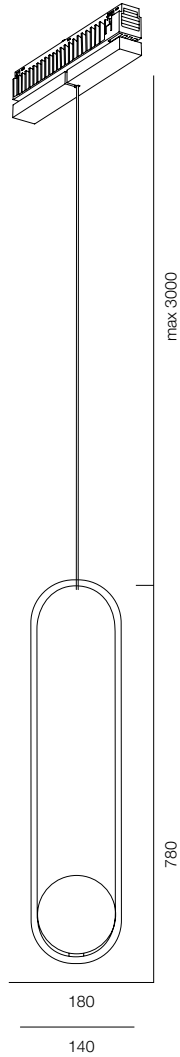

INFINITY SHARM OVAL 780

INFINITY SHARM OVAL

POWER - 4W / ANGLE - FLOOD / CCT - 2700K / CRI>93 Ra (R9>90) / COMFORT - UGR <19 /
IP40 / 48V / CONTROL - DIM DALI / WARRANTY - 5 YEARS

FINISHES: PAINT (black) / 100% BRASS (gold)