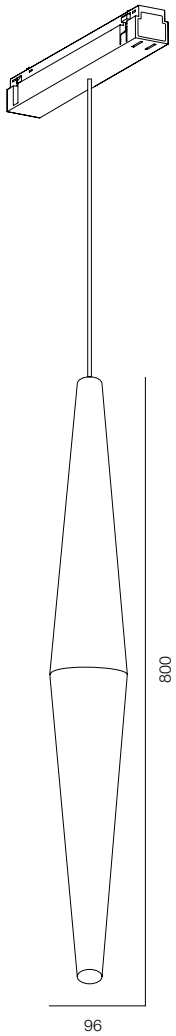

INFINITY CONUS-O PDNT

INFINITY CONUS-O PDNT

POWER - 8W / OPTIC - WIDE / CCT - 3000K / CRI>93 Ra (R9>90) / COMFORT - UGR <19 /
IP40 / 48V / CONTROL - DIM DALI / WARRANTY - 5 YEARS

FINISHES: PAINT (black, pink)