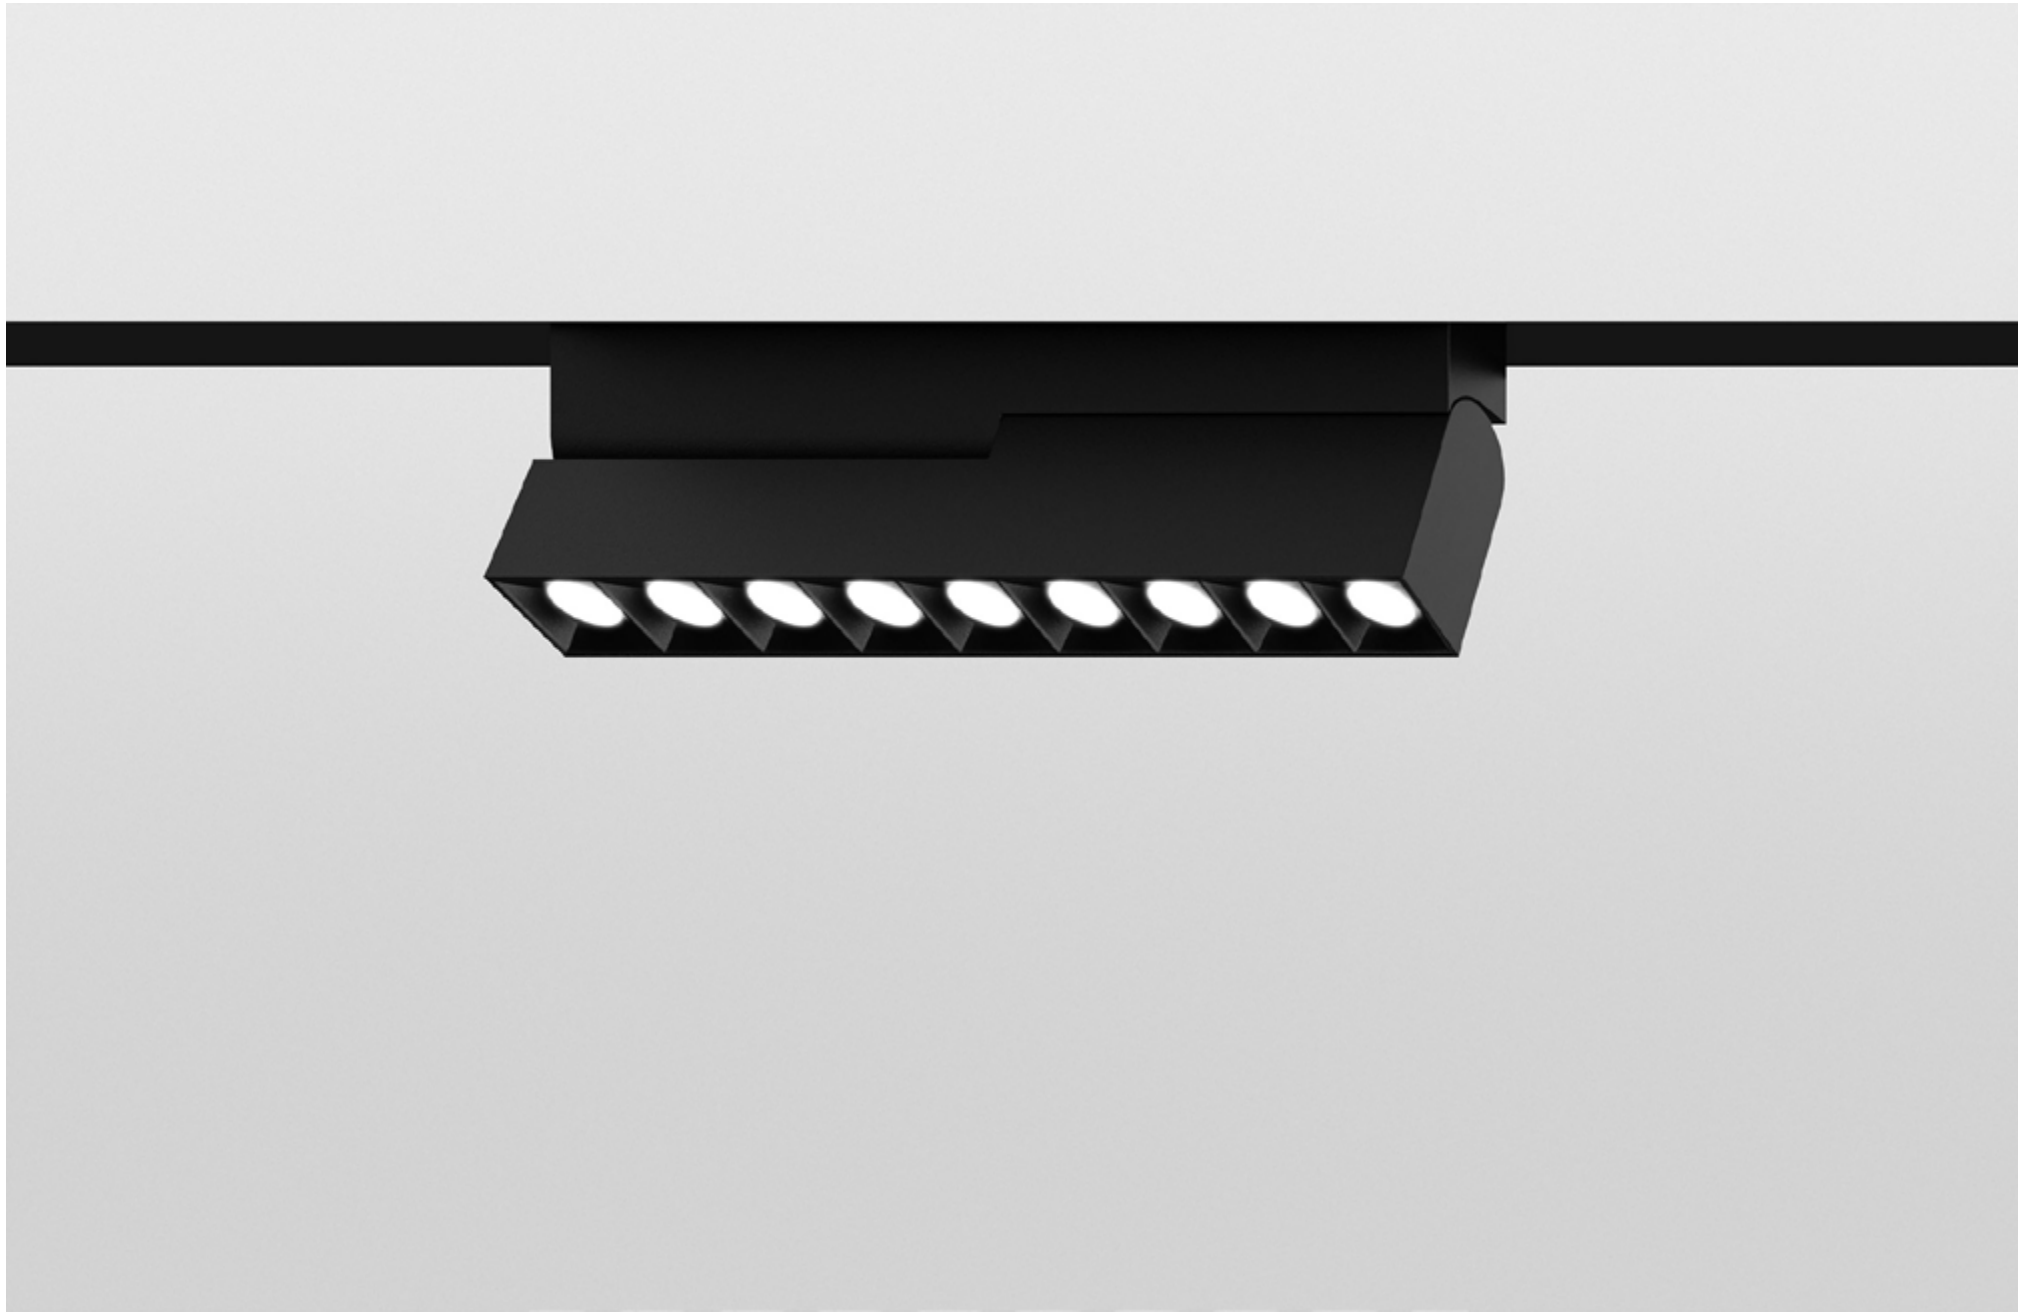

FINISHES: PAINT (black)

INFINITY LINE TURN SPOT 205

INFINITY LINE TURN SPOT

POWER - 10W / OPTIC - MEDIUM / CCT - 2700K, 3000K, 4000K / CRI>93 Ra (R9>90, R12>90) / COMFORT - UGR <19 / IP40 / 48V / CONTROL - NO DIM, DIM DALI / WARRANTY - 5 YEARS