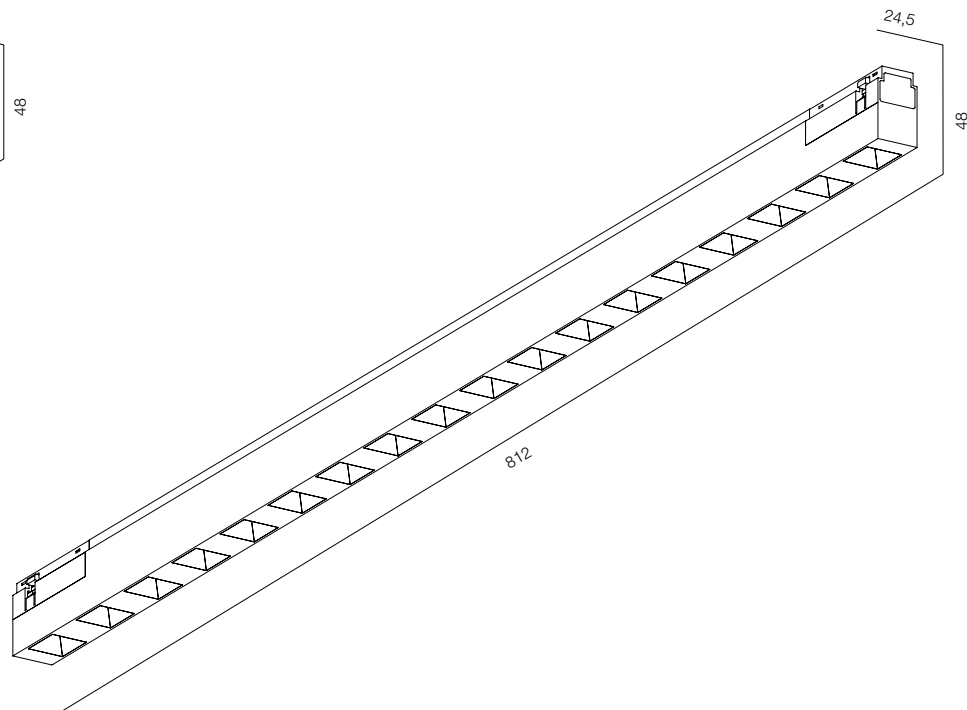

INFINITY DIRECT LINE 812