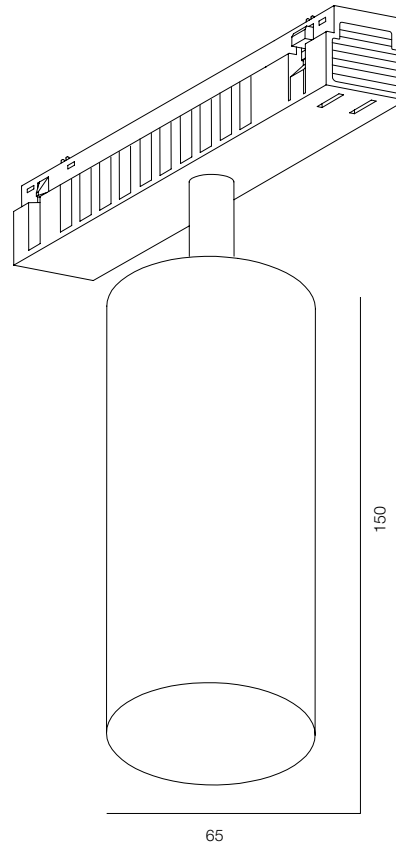

FINISHES: PAINT (white, black)

INFINITY LOCUS FITO 52

INFINITY LOCUS FITO 48

INFINITY LOCUS FITO 65

INFINITY LOCUS FITO

POWER - 10W, 14W, 24W / OPTIC - MEDIUM, ZOOM / CCT - FITO / COMFORT - UGR <19 /
IP40 / 48V / CONTROL - DIM DALI / WARRANTY - 5 YEARS