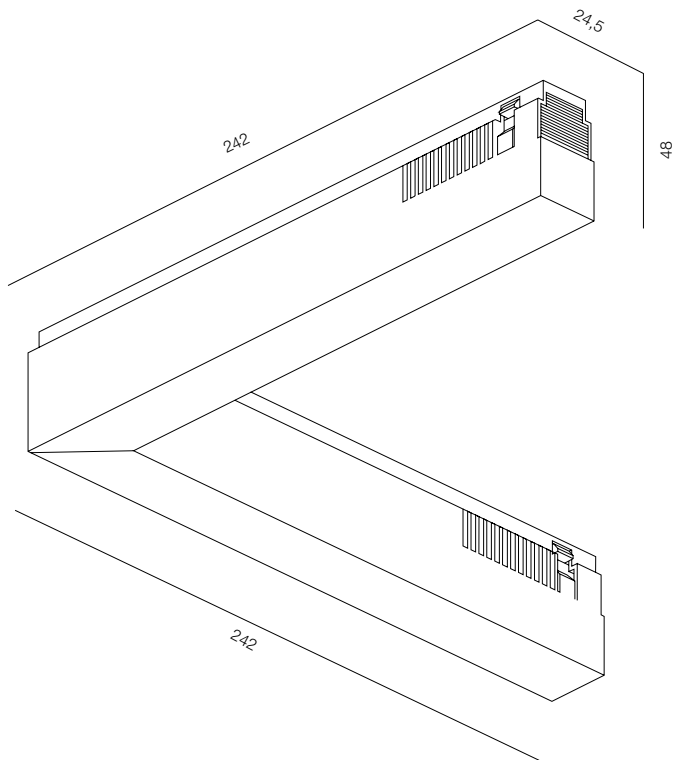

INFINITI LINE CORNER 242

INFINITY LINE CORNER

POWER - 10W / ANGLE - FLOOD / CCT - 3000K, 4000K / CRI>93 Ra (R9>90, R12>90) / COMFORT - UGR <19 / IP40 / 48V / CONTROL - DIM DALI / WARRANTY - 5 YEARS

FINISHES: PAINT (white, black)