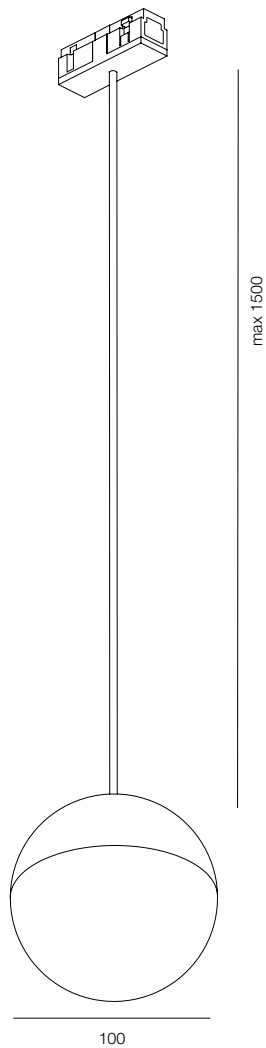

INFINITY SHAR PDNT 100