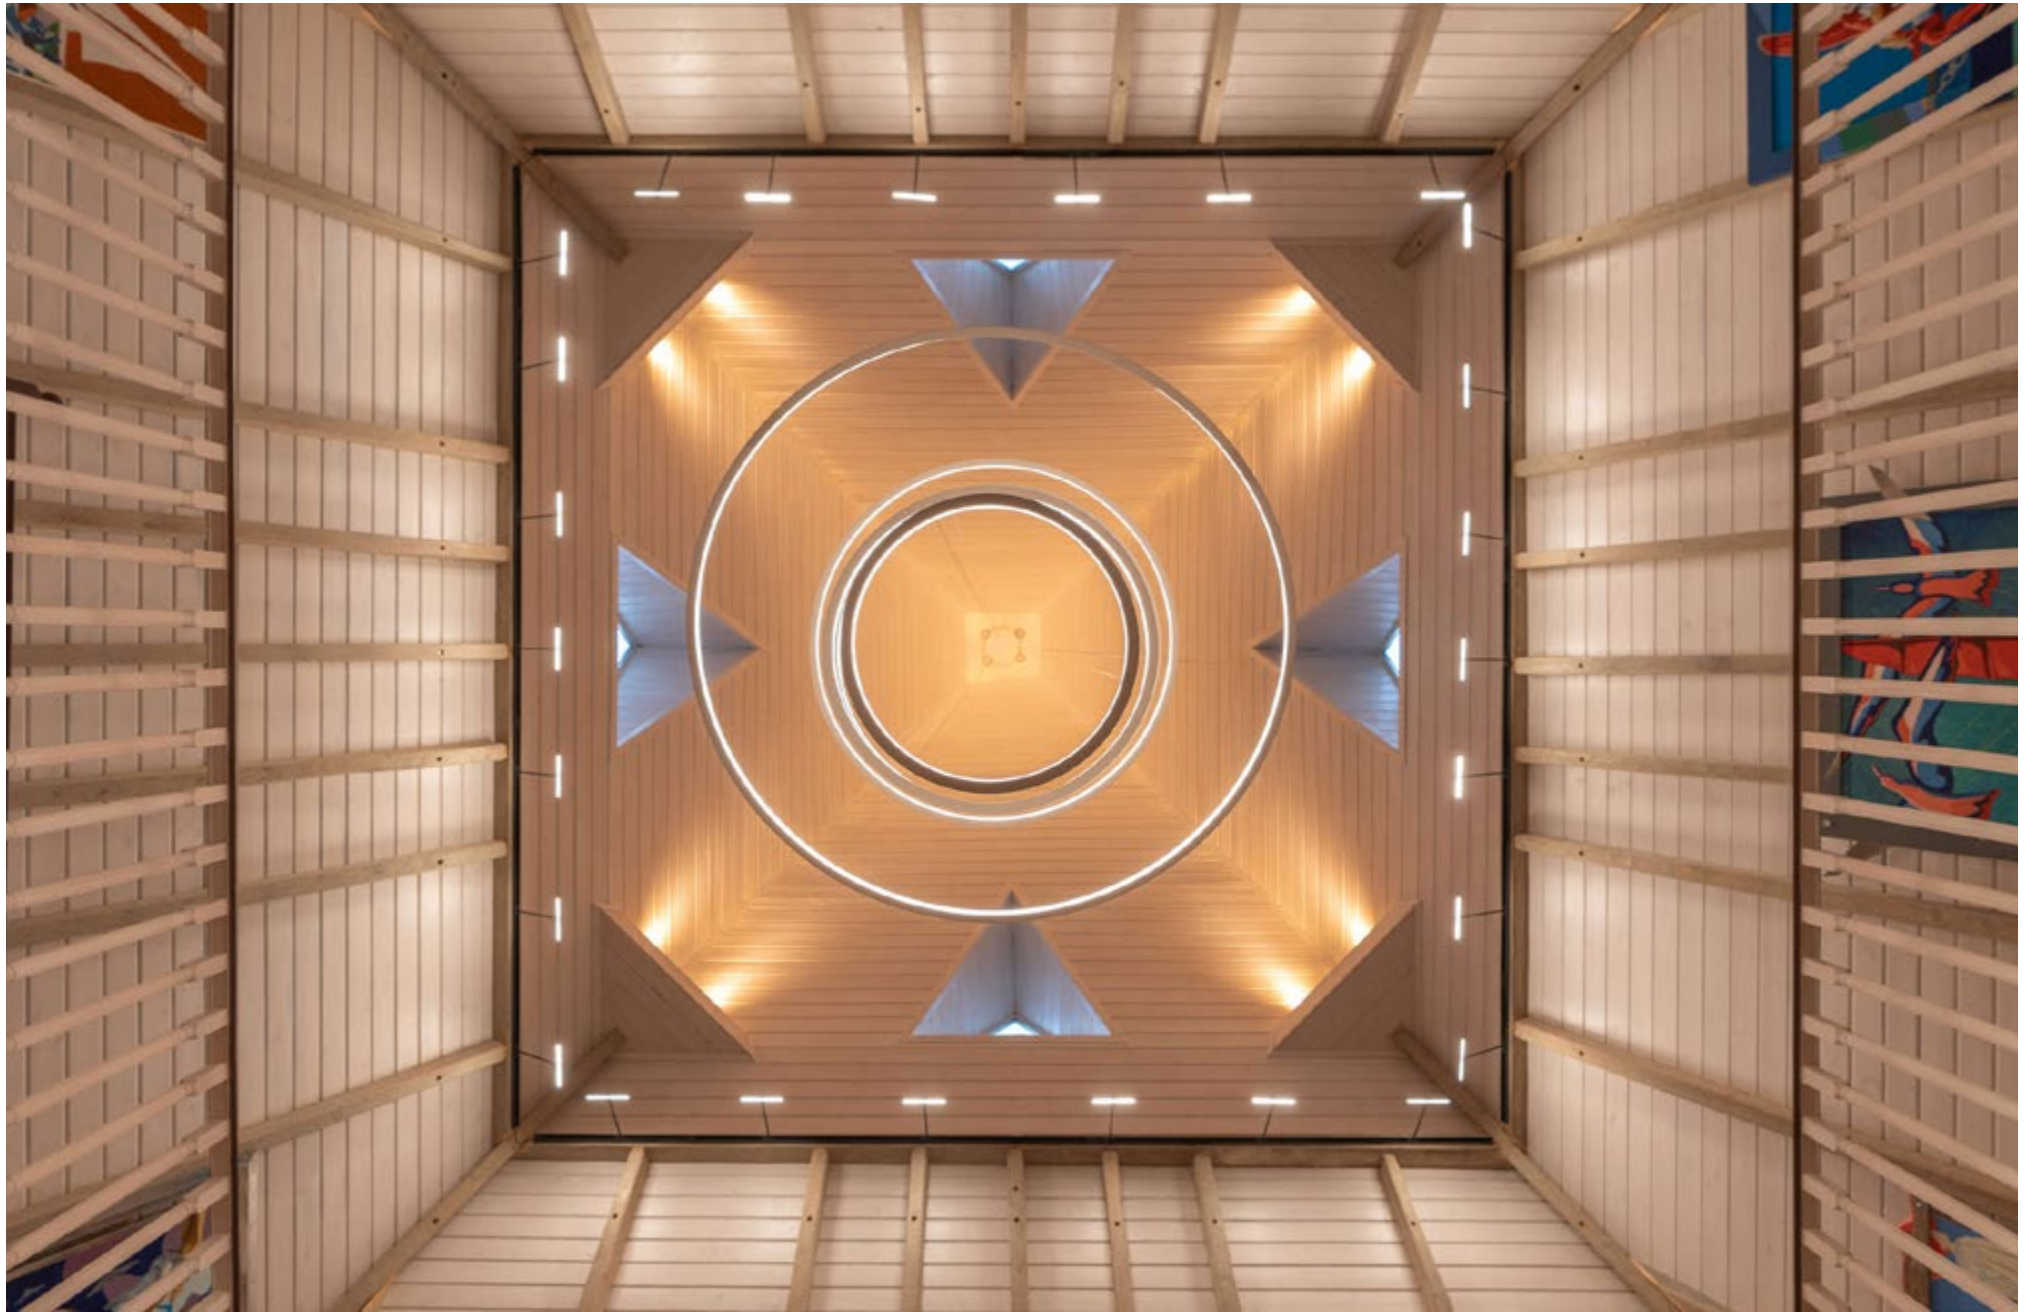

INFINITY FINE LINE PAINT BLACK

The village of F.F. KONYUKHOV