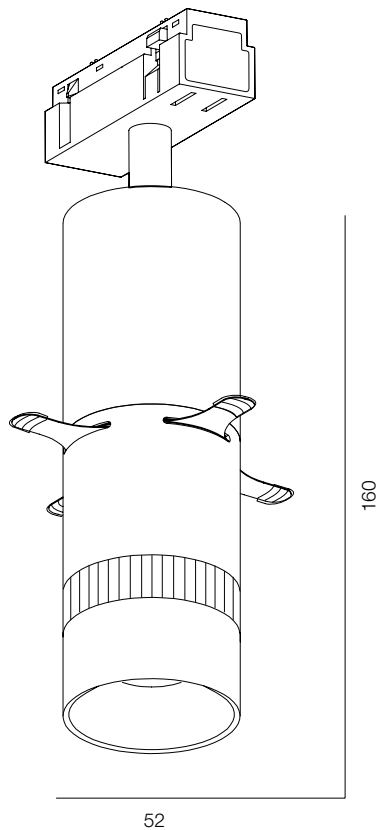

INFINITY LOCUS FRAME 52

INFINITY LOCUS FRAME

POWER - 5W, 9W / OPTIC - FRAMER / CCT - 2700K, 3000K, 4000K / CRI>93 Ra (R9>90, R12>90) / COMFORT - UGR <19 / IP40 / 48V / CONTROL - DIM DALI / WARRANTY - 5 YEARS

FINISHES: PAINT (white, black)