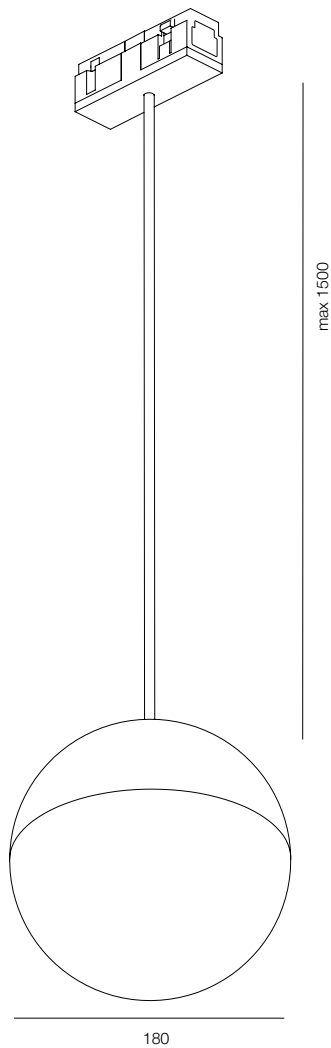

INFINITY SHAR PDNT 180

INFINITY SHAR PDNT

POWER - 8W, 30W / ANGLE - FLOOD / CCT - 3000K / CRI>93 Ra (R9>90) / COMFORT - UGR <19 / IP40 / 48V / CONTROL - NO DIM, DIM BUTTON, DIM DALI / WARRANTY - 5 YEARS

FINISHES: PAINT (white, black)