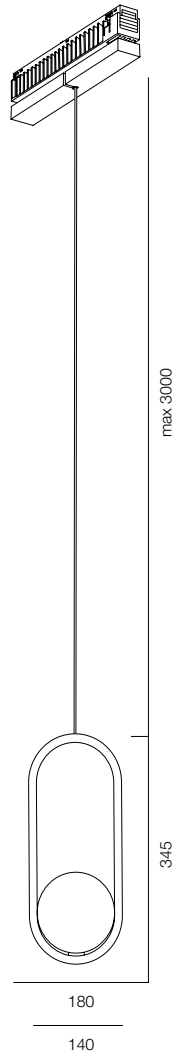

INFINITY SHARM OVAL 345