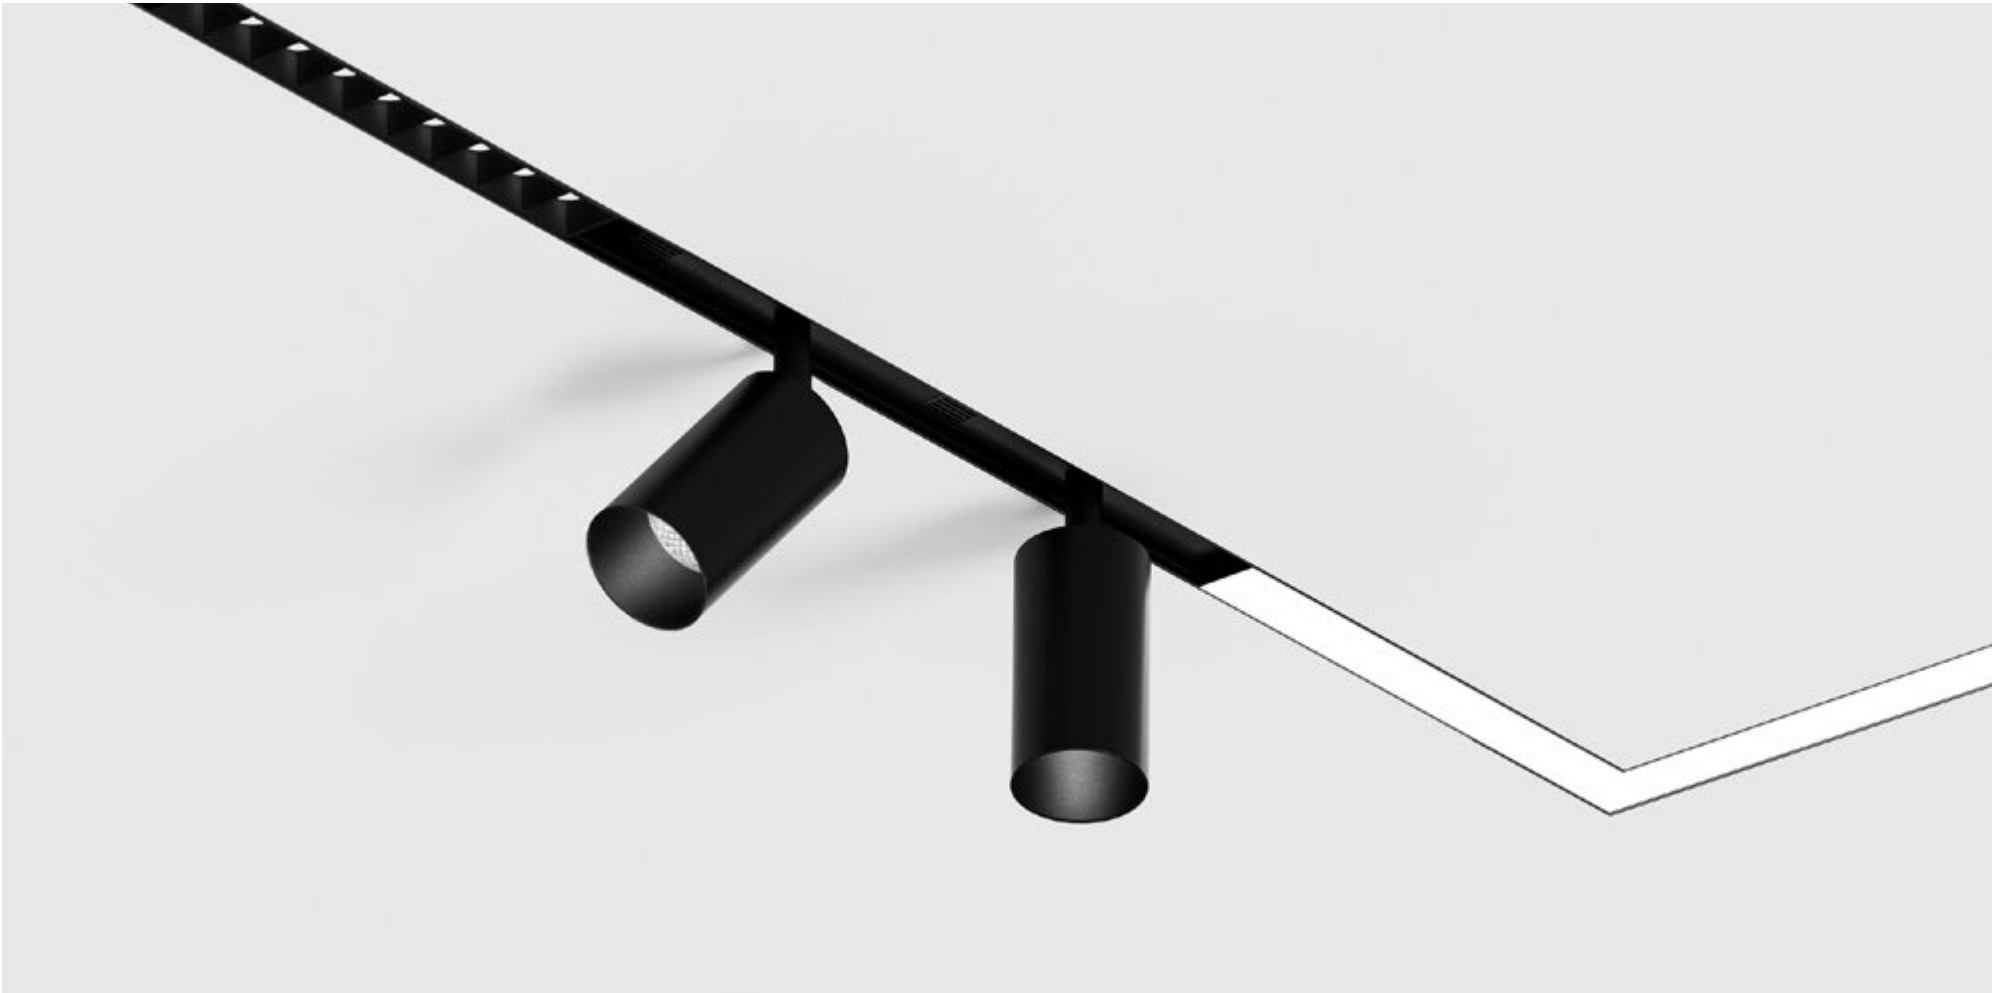

INF LOCUS PDNT CRYSTAL

INF BEND PDNT

INF DROP PDNT

INF CONUS-O PDNT

INF CONUS-X PDNT

INF FREELIGHT

INFINITY SYSTEM

The track lighting system with a mechanical (patented) non-magnetic fixator of luminaires on the track.