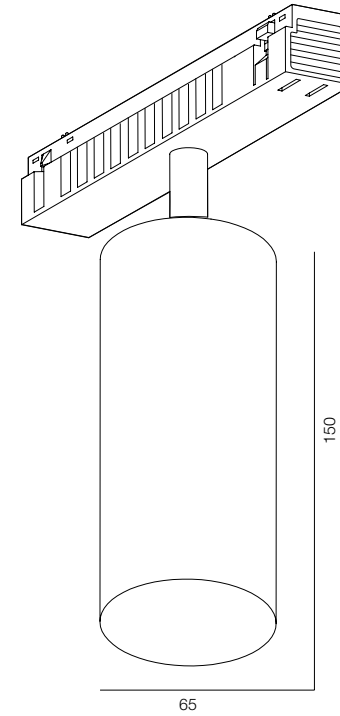

INFINITY LOCUS 65

INFINITY LOCUS

POWER - 4W, 14W, 20W, 26W / OPTIC - SPOT, MEDIUM, WIDE / CCT - 1800K, 2700K, 3000K, 3000K (dim-to-warm), 4000K / CRI>93 Ra (R9>90, R12>90) / COMFORT - UGR <19 / IP40 / 48V / CONTROL - NO DIM, DIM DALI / WARRANTY - 5 YEARS

FINISHES: PAINT (white, black)