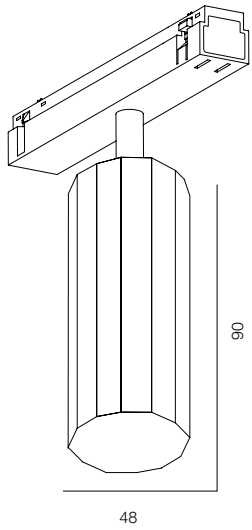

INFINITY LOCUS SIX 48