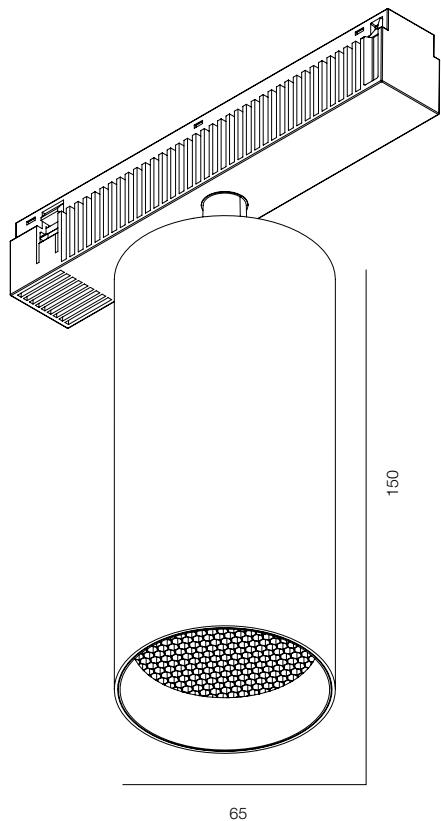

FINISHES: PAINT (black)

INFINITY LOCUS VITA 65

INFINITY LOCUS VITA

POWER - 26W / OPTIC - WIDE / CCT - VITA / COMFORT - UGR <19 /
IP40 / 48V / CONTROL - DIM DALI / WARRANTY - 5 YEARS

FINISHES: PAINT (black)