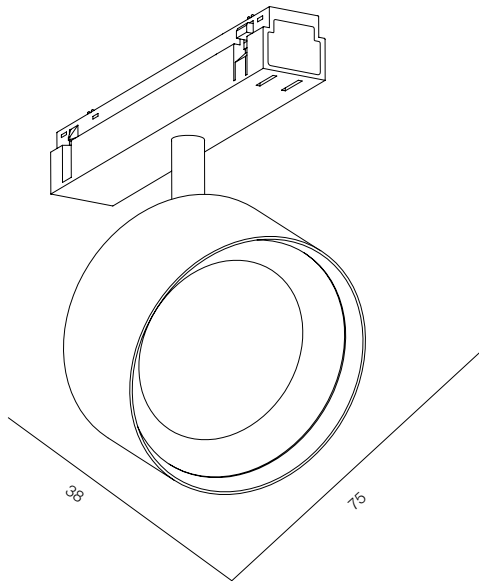

INFINITY OREO 75