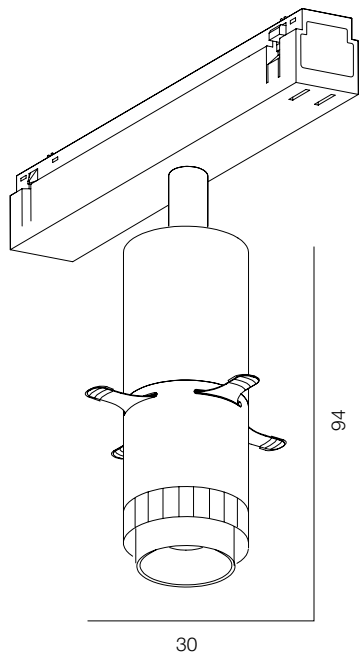

INFINITY LOCUS FRAME 30