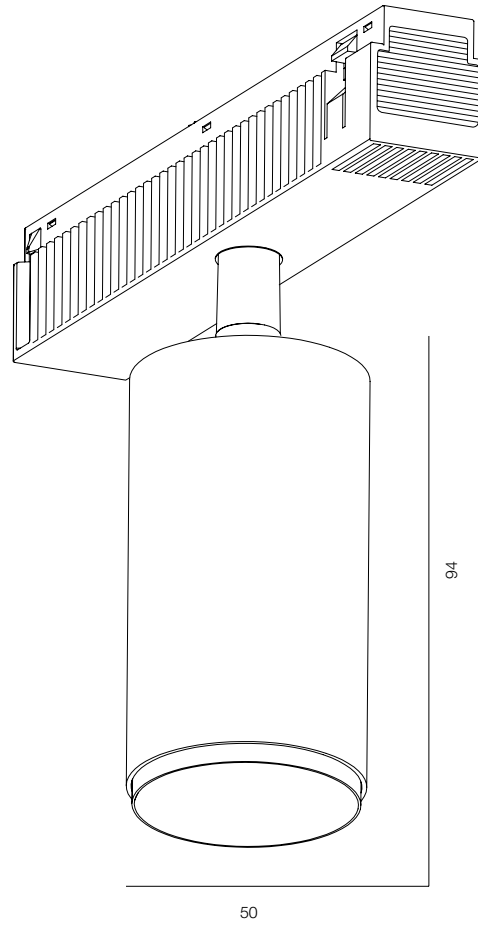

INFINITY LOCUS PRO 50

INFINITY LOCUS PRO

POWER - 4W, 14W / OPTIC - MEDIUM / CCT - 2700K, 3000K, 4000K / CRI>93 Ra (R19>90, R12>90) / COMFORT - UGR <19 / IP40 / 48V / CONTROL - DIM DALI / WARRANTY - 5 YEARS

FINISHES: PAINT (white, black) / TITAN (gold, black, pink, natural) / PATINA BRASS / DARK BRASS