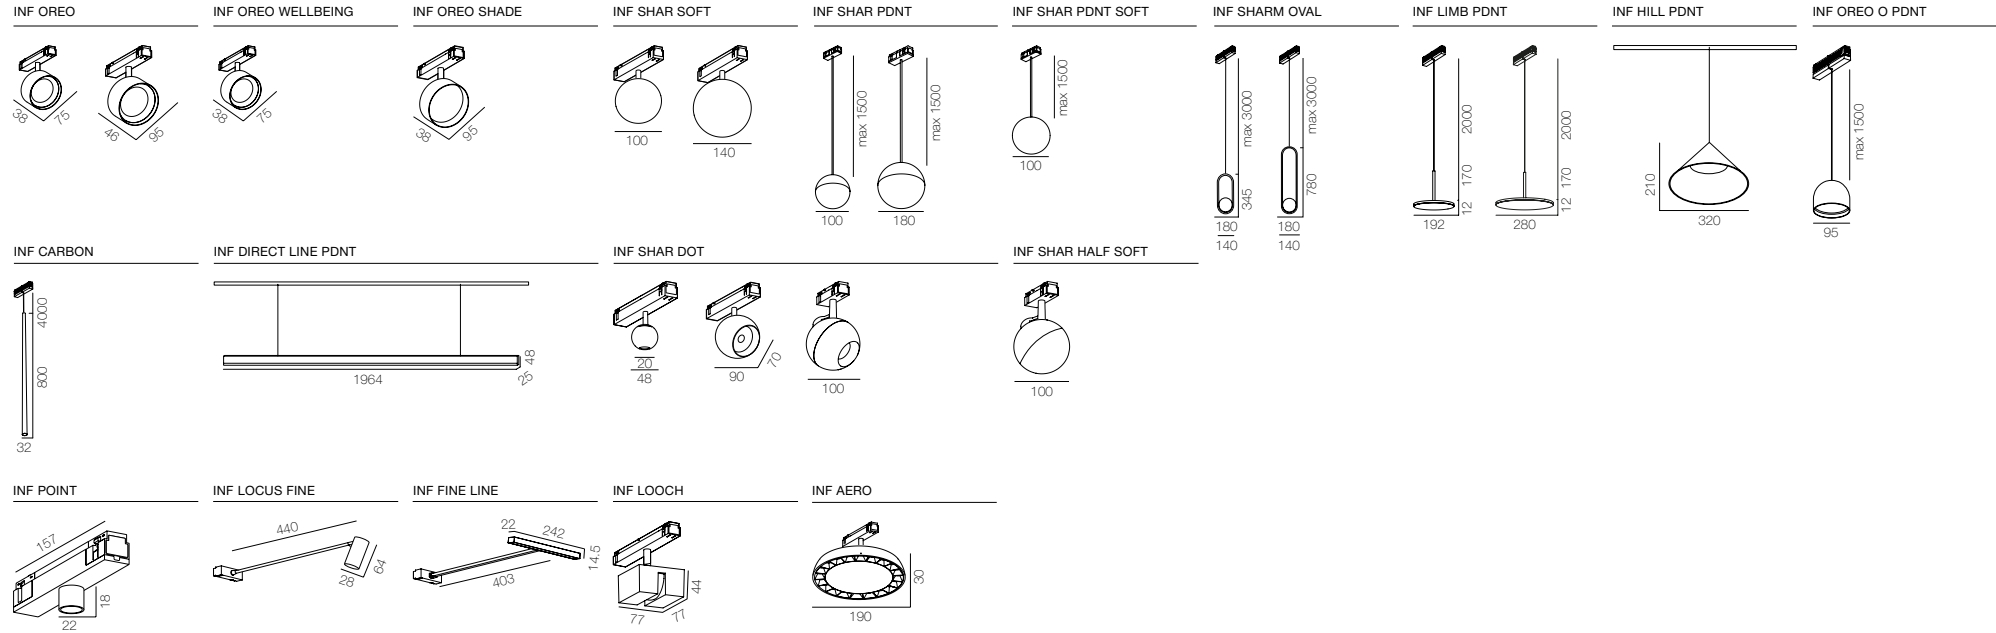

INF LOCUS PDNT CRYSTAL

INF BEND PDNT

INF DROP PDNT

INF CONUS-O PDNT

INF CONUS-X PDNT

INF FREELIGHT

INFINITY SYSTEM

The track lighting system with a mechanical (patented) non-magnetic fixator of luminaires on the track.