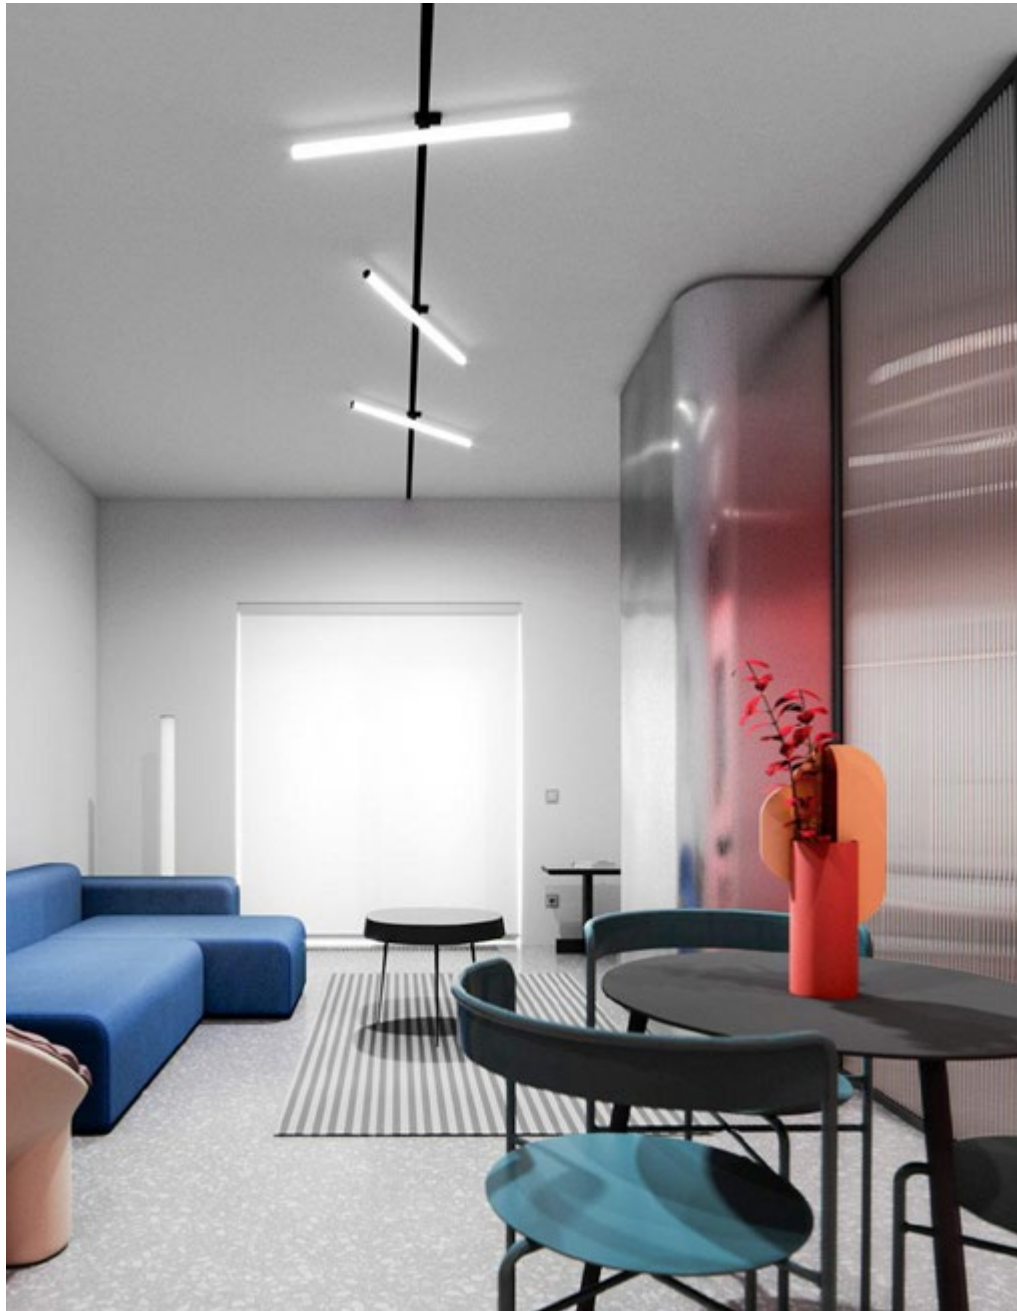

INFINITY LINE TUBE PAINT BLACK

Designer TIMUR MITIN