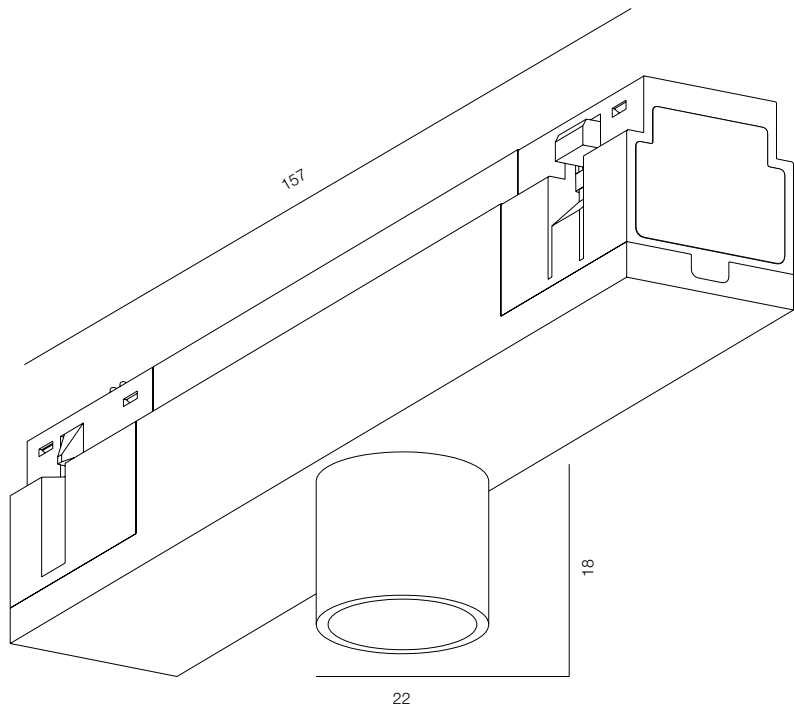

INFINITY POINT 2W

INFINITY POINT

POWER - 2W / OPTIC - SUPER SPOT / CCT - 3000K / CRI>93 Ra (R9>90) / COMFORT - UGR <19 / IP40 / 48V / CONTROL - DIM DALI / WARRANTY - 5 YEARS

FINISHES: PAINT (white, black)