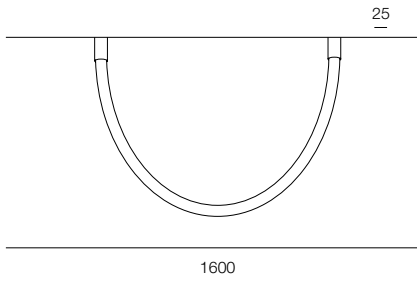

INFINITY FREELIGHT 1600