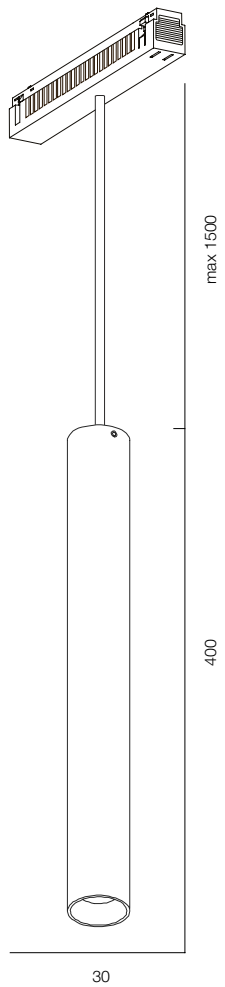

INFINITY LOCUS PDNT 48

INFINITY OCTO PDNT

POWER - 6W / OPTIC - SPOT / CCT - 3000K / CRI>93 Ra (R9>90) / COMFORT - UGR <19 / IP40 / 48V / CONTROL - DIM DALI / WARRANTY - 5 YEARS

FINISHES: PAINT (white, black) / TITAN (gold, platinum) / 100% BRASS (gold, black, pink, platinum)