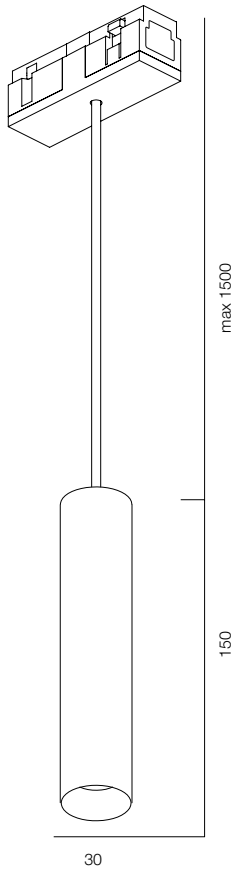

INFINITY LOCUS PDNT 150

INFINITY LOCUS PDNT 30 150

POWER - 7W / OPTIC - MEDIUM / CCT - 2200K / CRI>93 Ra (R9>90) / COMFORT - UGR <19 /
IP40 / 48V / CONTROL - DIM DALI / WARRANTY - 5 YEARS

FINISHES: PAINT (white)