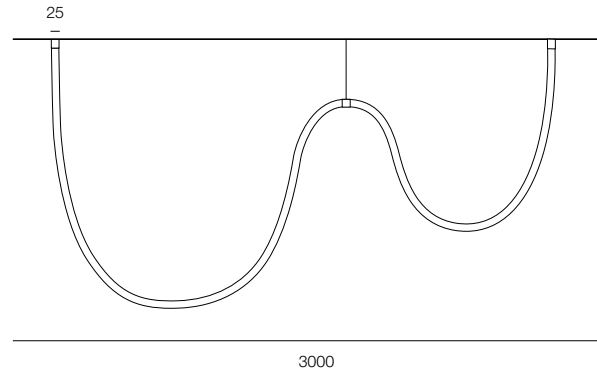

INFINITY FREELIGHT 3000