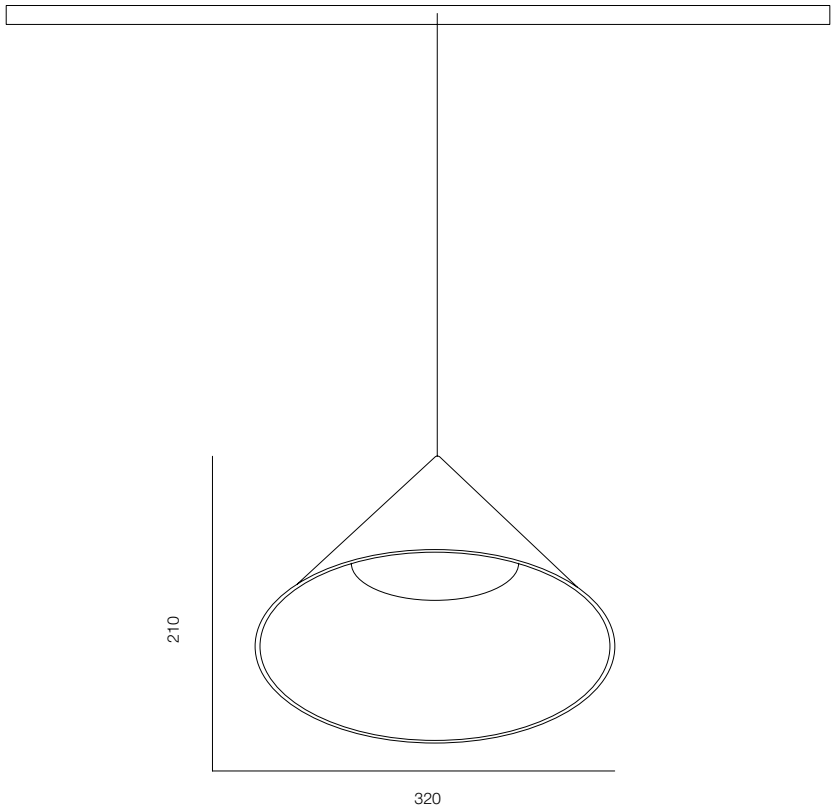

INFINITY HILL PDNT 320

INFINITY HILL PDNT

POWER - 47W / ANGLE - FLOOD / CCT - 3000K / CRI>93 Ra (R9>90) / COMFORT - UGR <19 / IP40 / 48V / CONTROL - DIM DALI / WARRANTY - 5 YEARS

FINISHES: PAINT (black) / TITAN (gold)