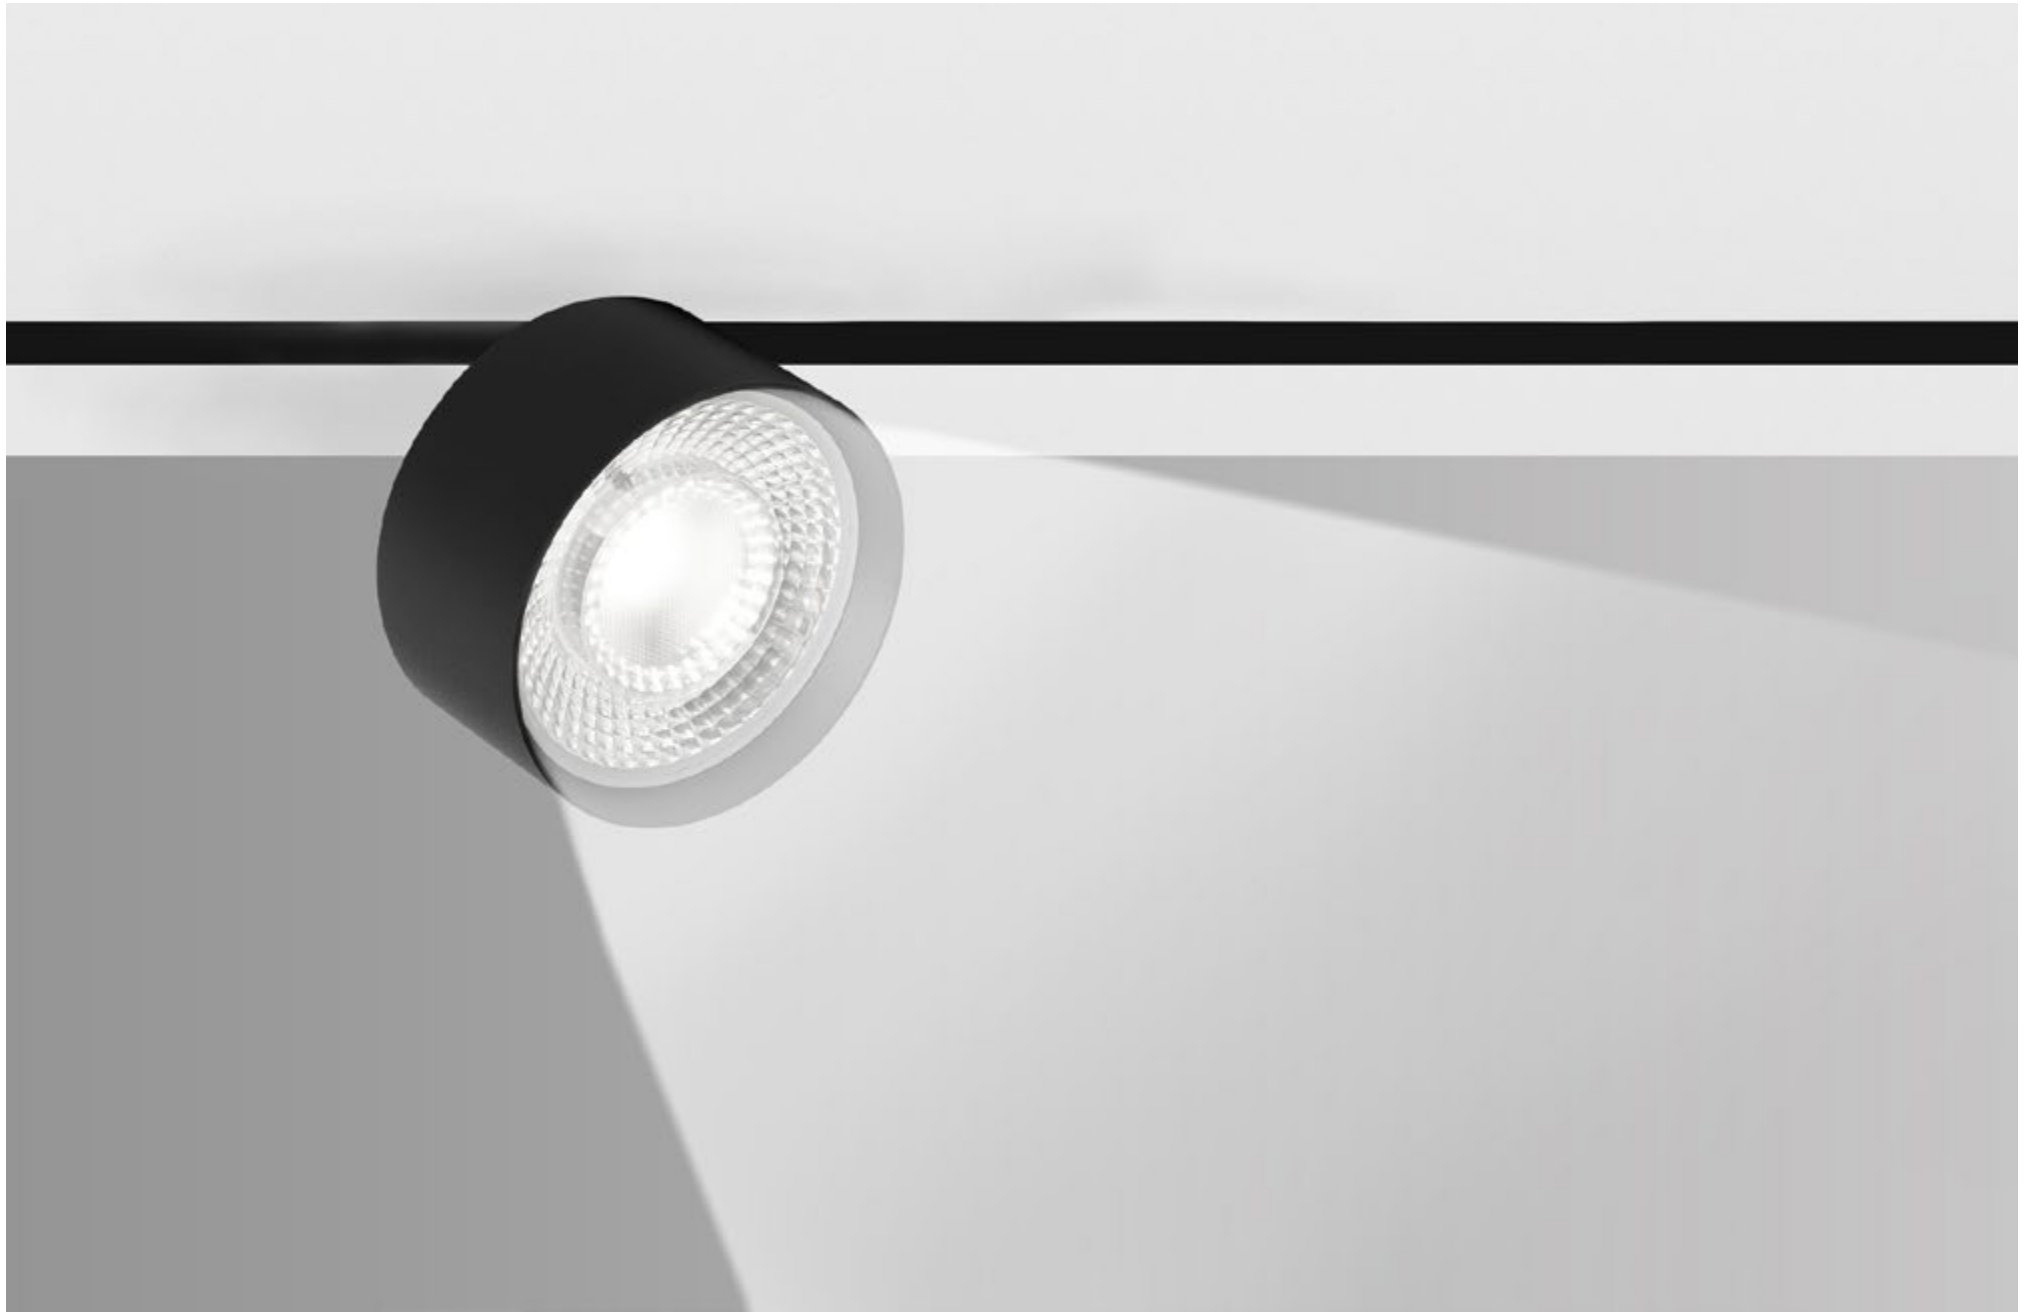

FINISHES: PAINT (white, black) / GLOSSY (black) / 100% BRASS (gold, black, pink, platinum)

INFINITY OREO WELLBEING 75

INFINITY OREO WELLBEING

POWER - 14W / OPTIC - WIDE / CCT - 3000K / CRI>93 Ra (R9>90) / COMFORT - UGR <19 / IP40 / 48V / CONTROL - DIM DALI / WARRANTY - 5 YEARS