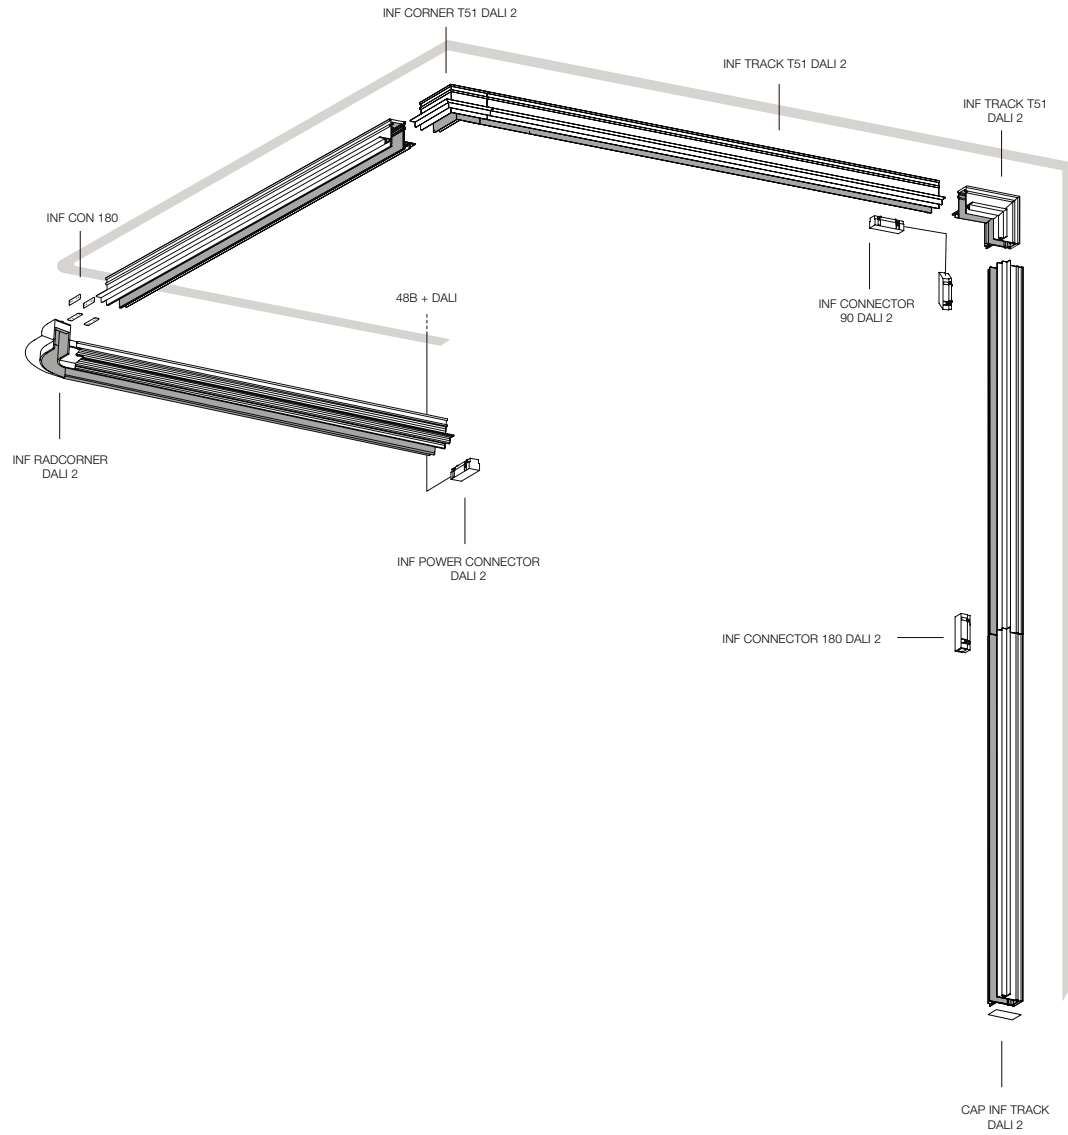

INF TRACK T51 DALI 2

TRACK COMPONENTS

CONNECTORS

POWER SUPPLIES 48V

CONTROLLERS