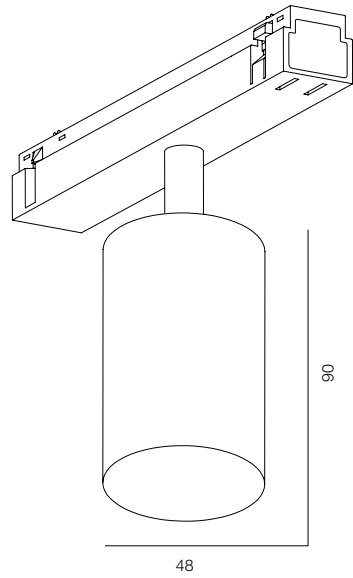

INFINITY LOCUS FITO 48