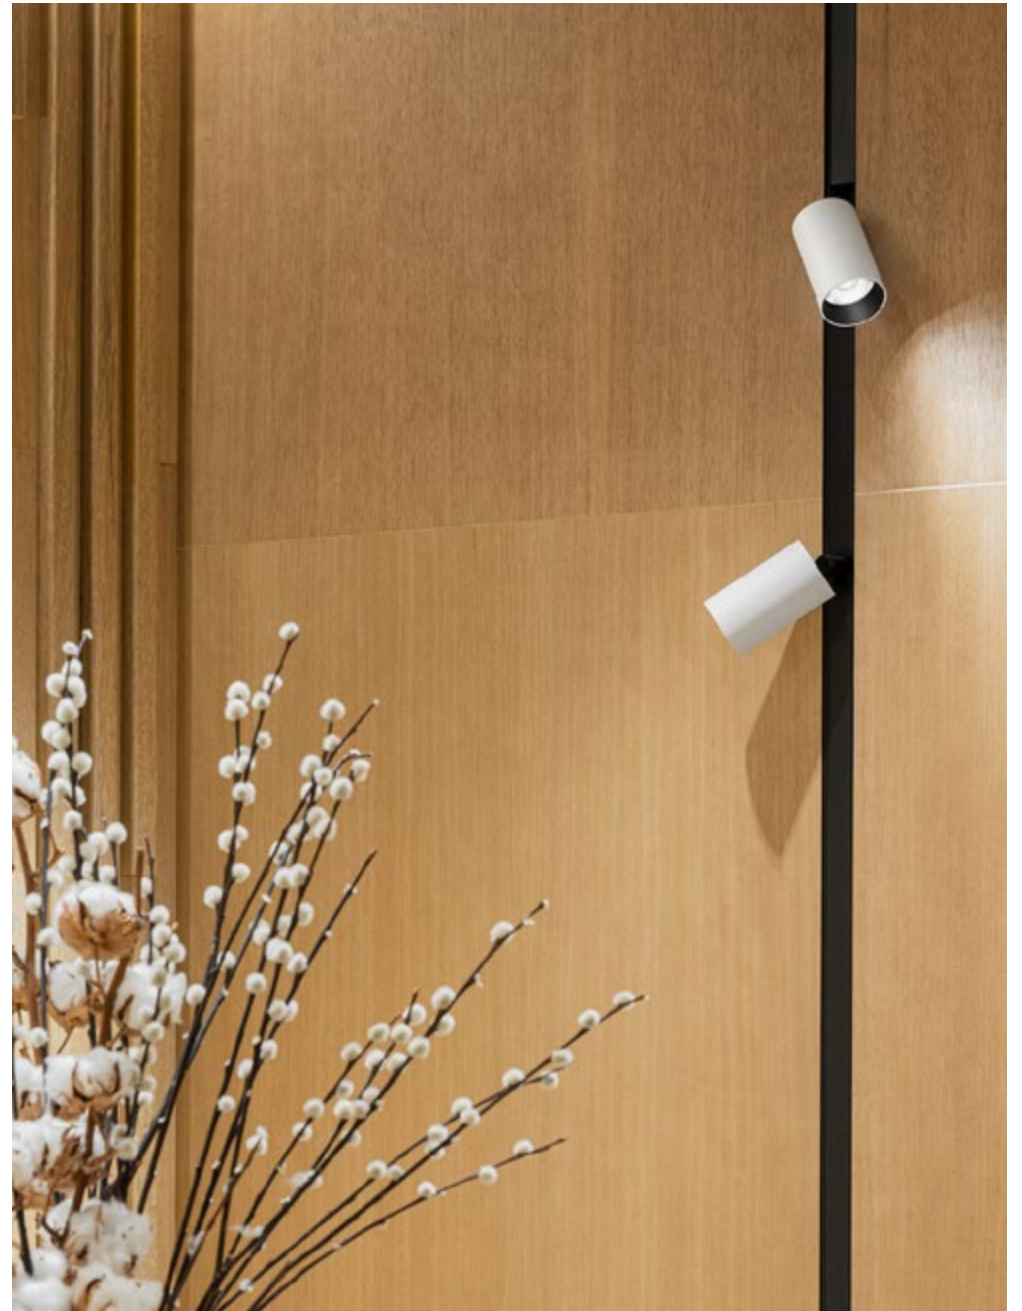

INFINITY LOCUS PAINT WHITE
Boutique SAINT CASHMERE VILLAGE