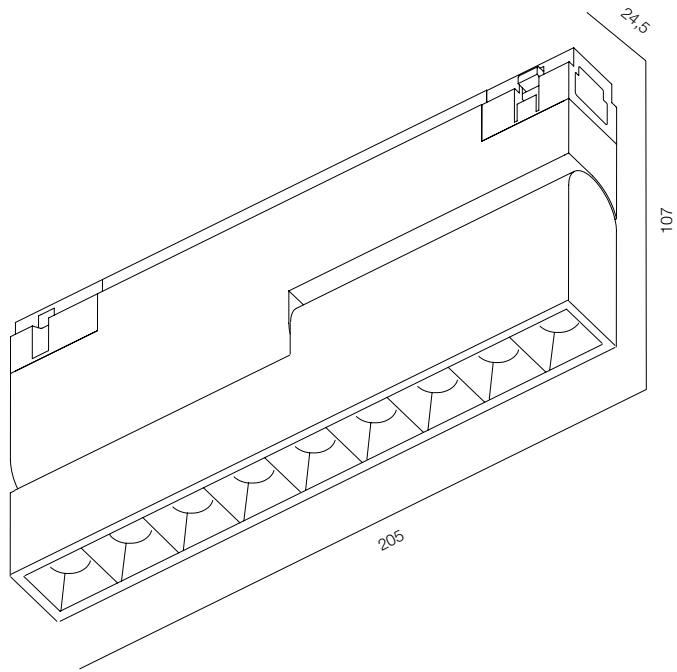

FINISHES: PAINT (black)

INFINITY LINE TURN SPOT 205

INFINITY LINE TURN SPOT

POWER - 10W / OPTIC - MEDIUM / CCT - 2700K, 3000K, 4000K / CRI>93 Ra (R9>90, R12>90) / COMFORT - UGR <19 / IP40 / 48V / CONTROL - NO DIM, DIM DALI / WARRANTY - 5 YEARS