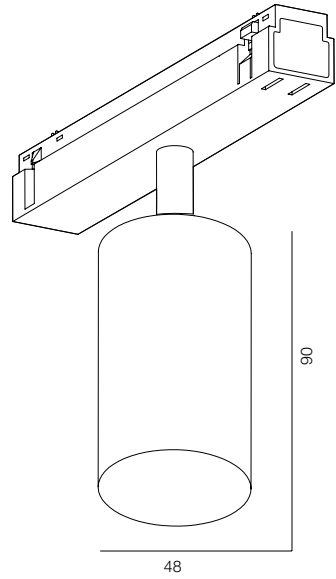

INFINITY LOCUS 48