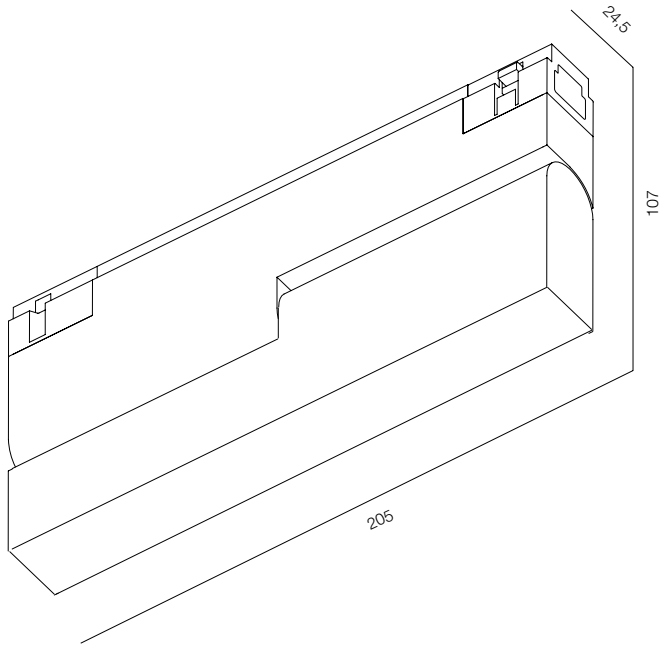

INFINITY LINE TURN 205

INFINITY LINE TURN

POWER - 5W / ANGLE - FLOOD / CCT - 3000K / CRI>93 Ra (R9>90) / COMFORT - UGR <19 /
IP40 / 48V / CONTROL - NO DIM, DIM DALI / WARRANTY - 5 YEARS

FINISHES: PAINT (black)