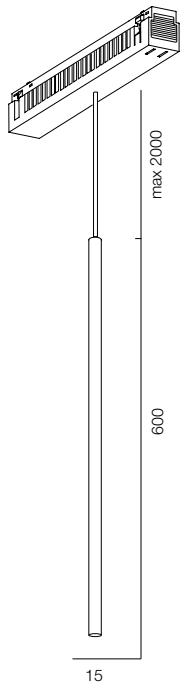

INFINITY LOCUS PDNT 600