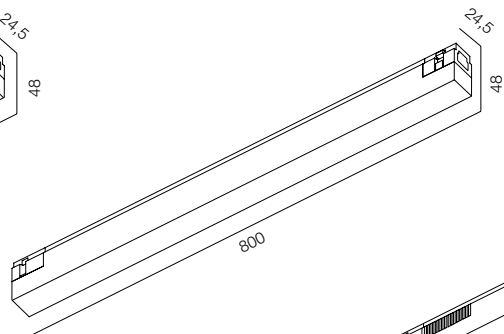

POWER SUPPLIES 48V

INF POWER SUPPLY 100W

INF POWER SUPPLY 250W

CONTROLLERS

INF SMART LIGHT SUPPLY 100W

INF SENSORSUPPLY 250W

INFINITI LINE 407

INFINITI LINE 800