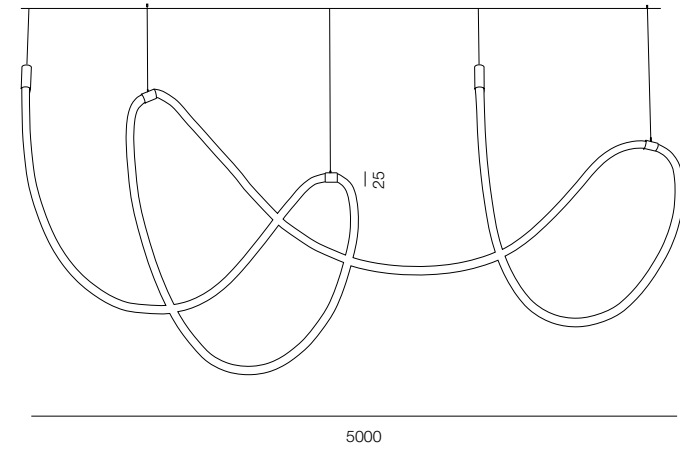

FINISHES: PAINT (black, pink)

INFINITY FREELIGHT 1600

INFINITY FREELIGHT 3000

INFINITY FREELIGHT 5000

INFINITY FREELIGHT

POWER - 24W, 48W, 80W / OPTIC - FLOOD / CCT - 3000K / CRI>93 Ra (R9>90) / COMFORT - UGR <19 / IP40 / 48V / CONTROL - DIM DALI / WARRANTY - 5 YEARS