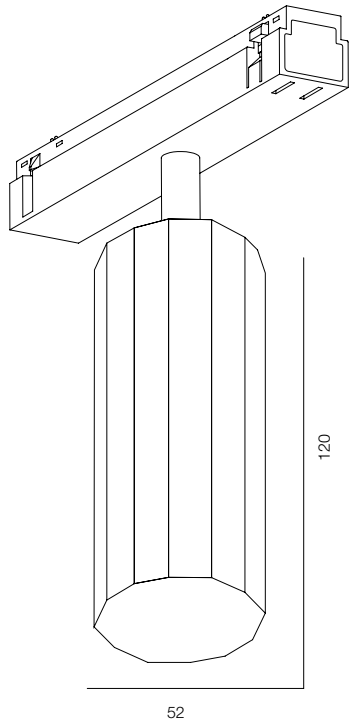

INFINITY LOCUS SIX 52