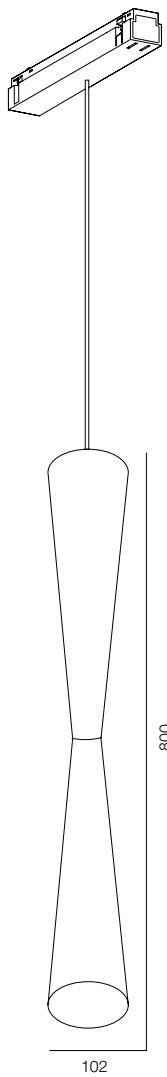

INFINITY CONUS-X PDNT

INFINITY CONUS-X PDNT

POWER - 20W / OPTIC - SPOT / CCT - 3000K / CRI>93 Ra (R9>90) / COMFORT - UGR <19 /
IP40 / 48V / CONTROL - DIM DALI / WARRANTY - 5 YEARS

FINISHES: PAINT (black, pink)