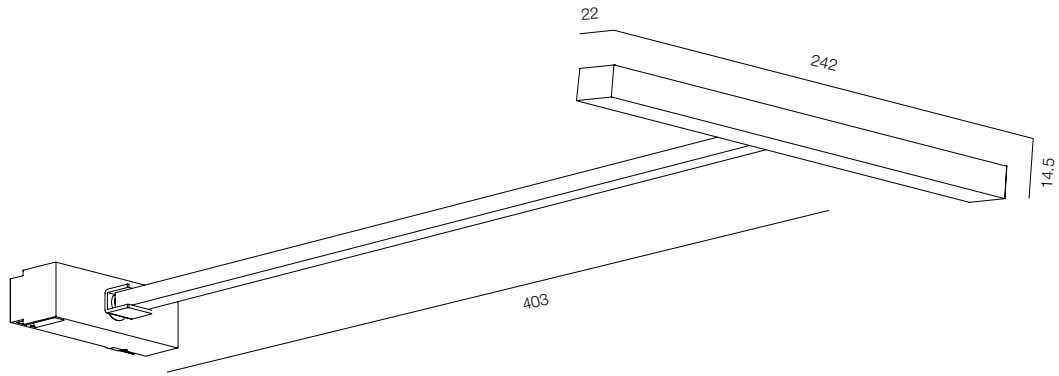

INFINITY FINE LINE 15W

INFINITY FINE LINE

POWER - 15W / ANGLE - FLOOD / CCT - 3000K / CRI>93 Ra (R9>90) / COMFORT - UGR <19 /
IP40 / 48V / CONTROL - NO DIM / WARRANTY - 5 YEARS

FINISHES: PAINT (black)