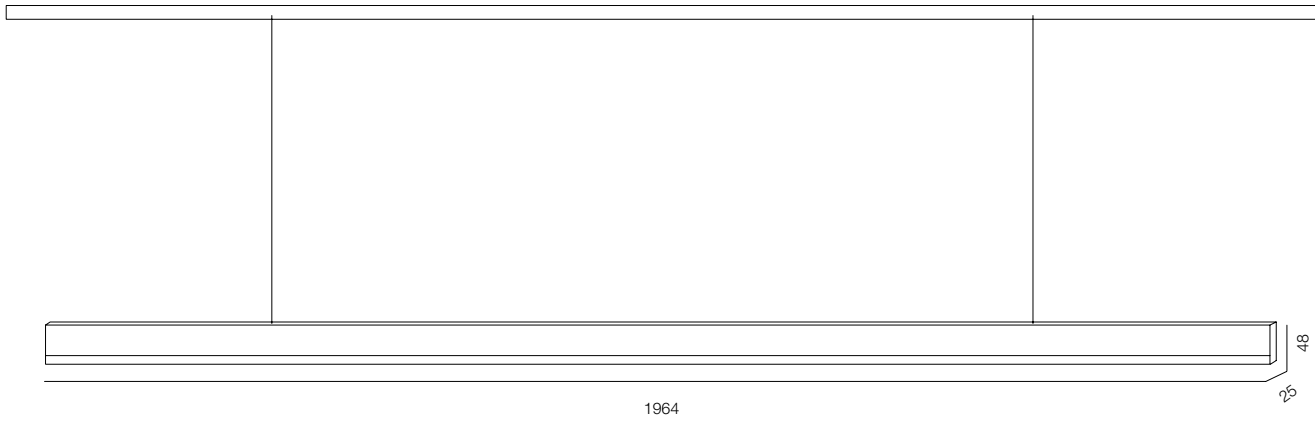

INFINITY CARBON 800

INFINITY CARBON

POWER - 6W / OPTIC - SPOT / CCT - 2700K / CRI>93 Ra (R9>90) / COMFORT - UGR <19 /
IP40 / 48V / CONTROL - DIM DALI / WARRANTY - 5 YEARS

FINISHES: CARBONE (matt, shine)

INFINITY DIRECT LINE PDNT 1964