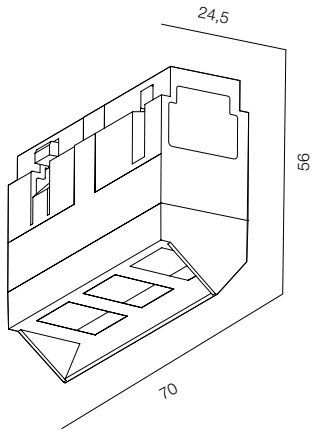

INFINITY LINE WALLWASHER 70