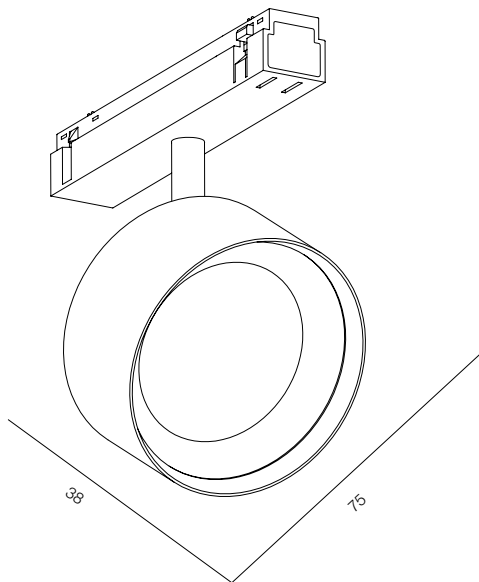

INFINITY OREO WELLBEING 75

INFINITY OREO WELLBEING

POWER - 14W / OPTIC - WIDE / CCT - 3000K / CRI>93 Ra (R9>90) / COMFORT - UGR <19 / IP40 / 48V / CONTROL - DIM DALI / WARRANTY - 5 YEARS

FINISHES: PAINT (white, black) / GLOSSY (black) / 100% BRASS (gold, black, pink, platinum)