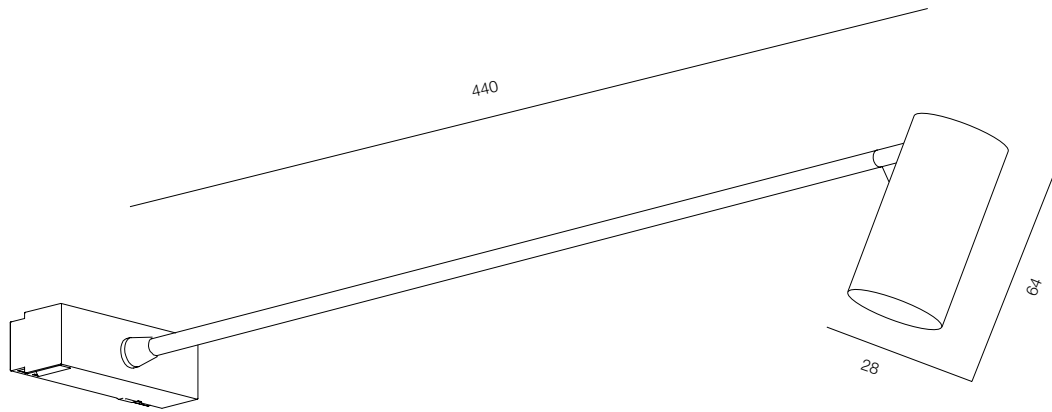

FINISHES: PAINT (white)

INFINITY POINT 2W

INFINITY POINT

POWER - 2W / OPTIC - SUPER SPOT / CCT - 3000K / CRI>93 Ra (R9>90) / COMFORT - UGR <19 / IP40 / 48V / CONTROL - DIM DALI / WARRANTY - 5 YEARS

FINISHES: PAINT (white, black)