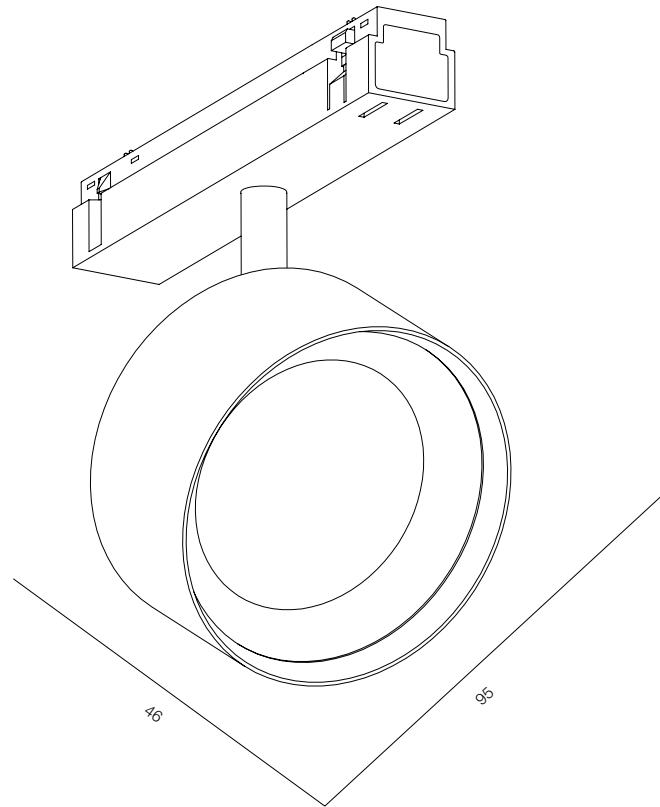

INFINITY OREO 95

INFINITY OREO

POWER - 14W, 22W / OPTIC - WIDE / CCT - 3000K, 3000K (dim-to-warm), 4000K / CRI>93 Ra (R9>90, R12>90) / COMFORT - UGR <19 / IP40 / 48V / CONTROL - DIM DALI / WARRANTY - 5 YEARS

FINISHES: PAINT (white, black) / GLOSSY (black) / 100% BRASS (gold, black, pink, platinum)