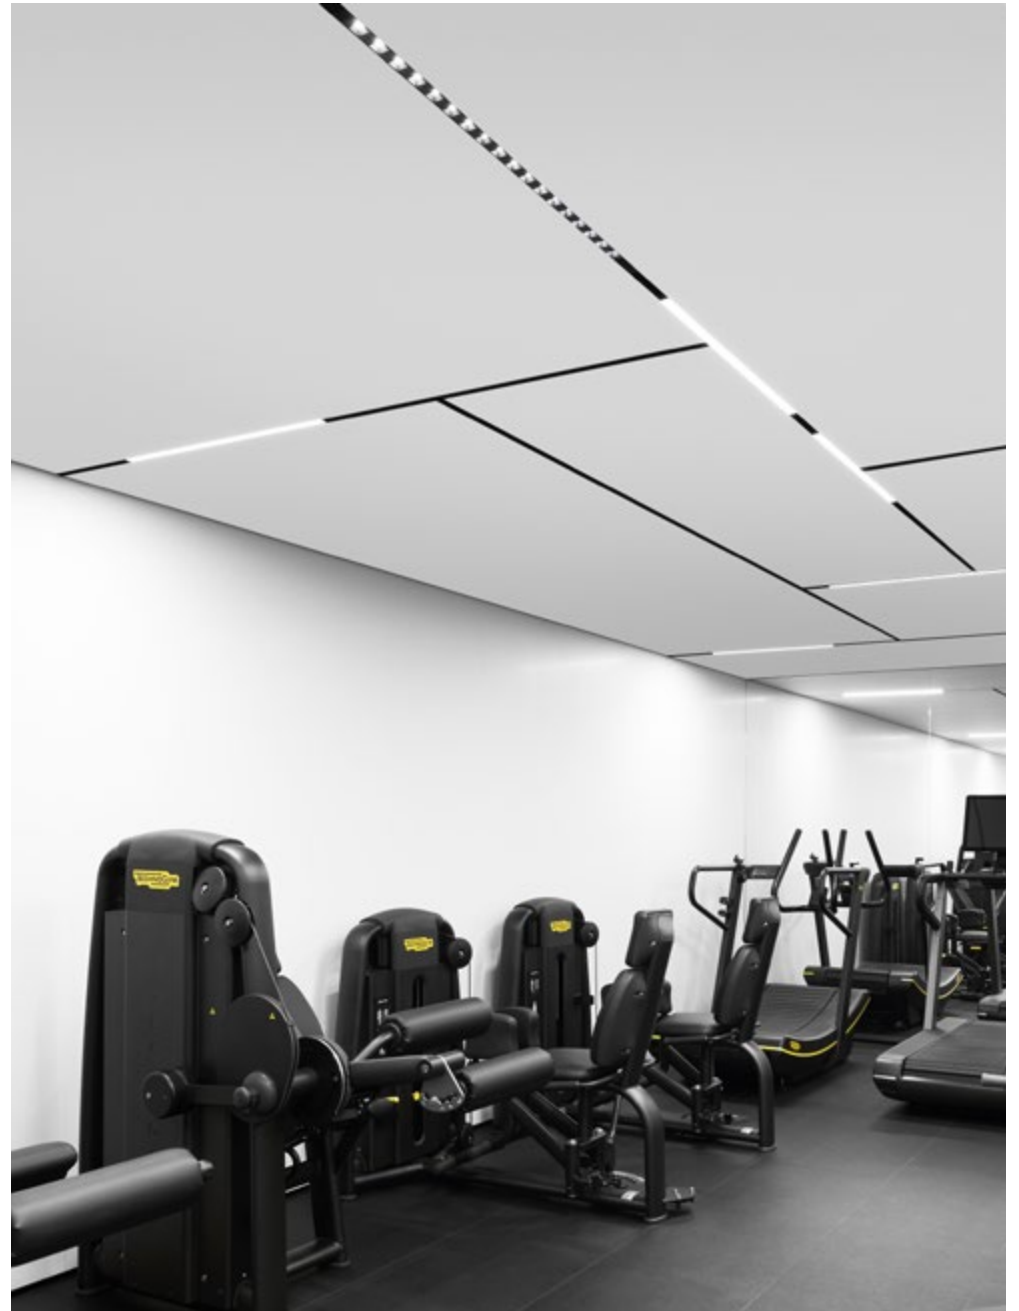

INFINITY LINE PAINT BLACK / INFINITY LINE DIRECT PAINT BLACK

Country house RENAISSANCE RESIDENCE