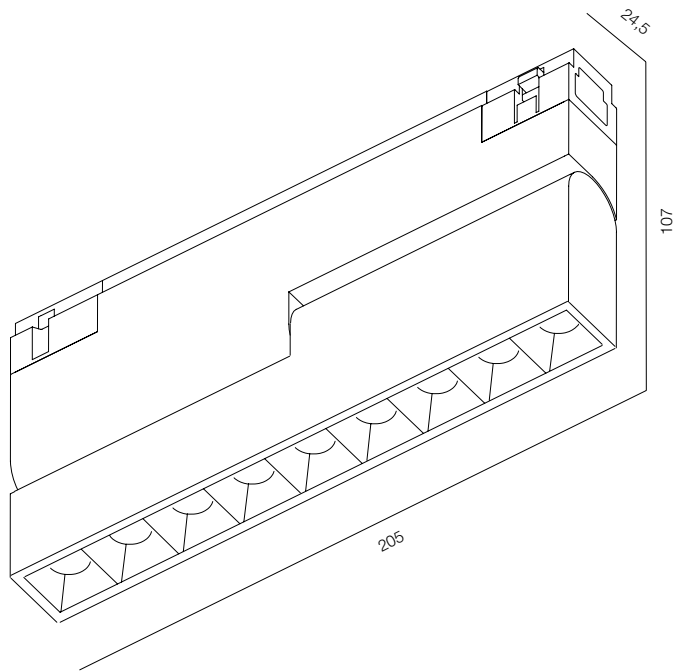

INFINITY LINE TURN SPOT 205

INFINITY LINE TURN SPOT

POWER - 10W / OPTIC - MEDIUM / CCT - 2700K, 3000K, 4000K / CRI>93 Ra (R9>90, R12>90) / COMFORT - UGR <19 / IP40 / 48V / CONTROL - NO DIM, DIM DALI / WARRANTY - 5 YEARS

FINISHES: PAINT (black)