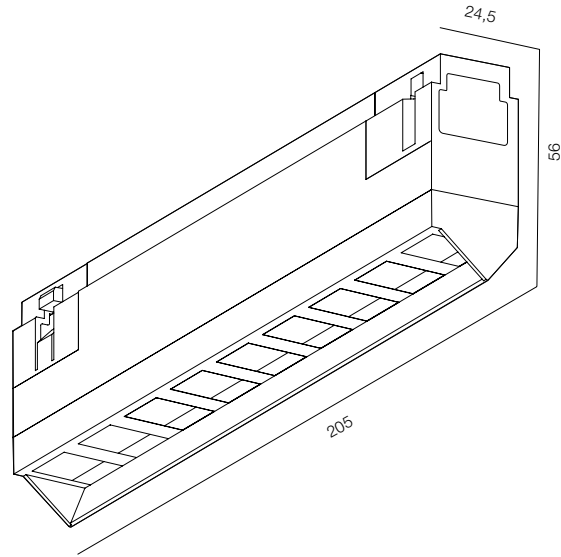

INFINITY LINE WALLWASHER 205

INFINITY LINE WALLWASHER

POWER - 4W, 12W / OPTIC - WALLWASHER / CCT - 2200K, 3000K, 4000K / CRI>93 Ra (R9>90, R12>90) / COMFORT - UGR <19 / IP40 / 48V / CONTROL - NO DIM, DIM DALI / WARRANTY - 5 YEARS

FINISHES: PAINT (black)