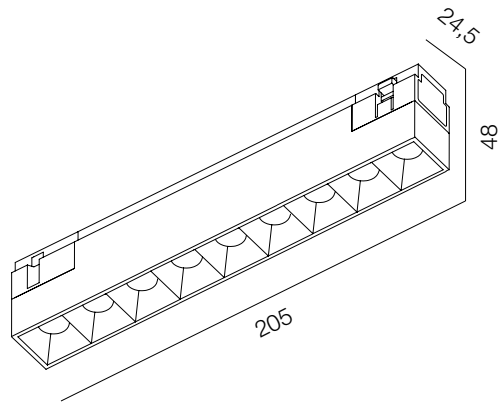

INFINITY LINE SUPER SPOT 69

INFINITY LINE SUPER SPOT 205