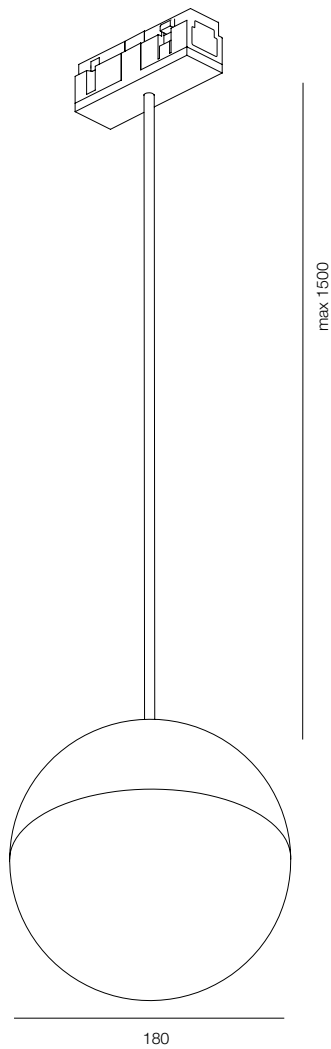

INFINITY SHAR PDNT 180

INFINITY SHAR PDNT

POWER - 8W, 30W / ANGLE - FLOOD / CCT - 3000K / CRI>93 Ra (R9>90) / COMFORT - UGR <19 / IP40 / 48V / CONTROL - NO DIM, DIM BUTTON, DIM DALI / WARRANTY - 5 YEARS

FINISHES: PAINT (white, black)