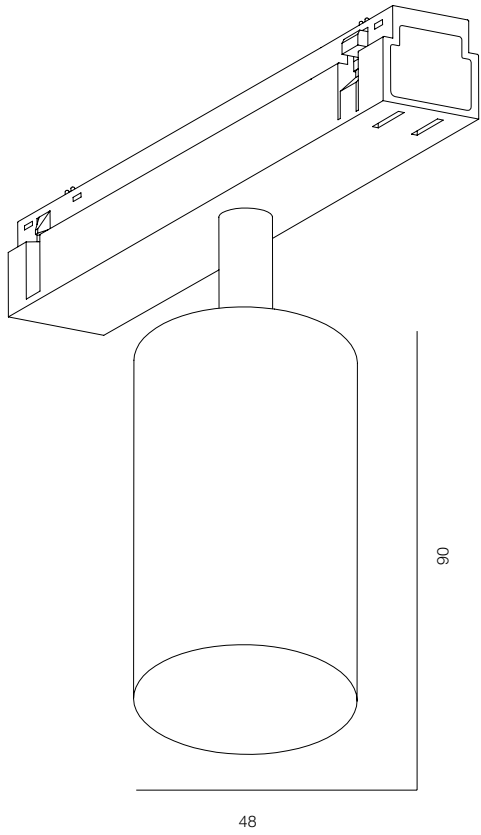

INFINITY LOCUS 48 COLOUR

INFINITY LOCUS 48 COLOR

POWER - 14W / OPTIC - MEDIUM / CCT - GREEN, RED / COMFORT - UGR <19 /
IP40 / 48V / CONTROL - DIM DALI / WARRANTY - 5 YEARS

FINISHES: PAINT (black)