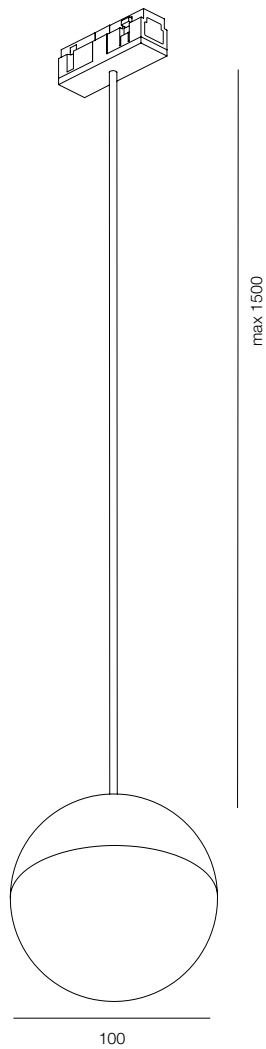

INFINITY SHAR PDNT 100