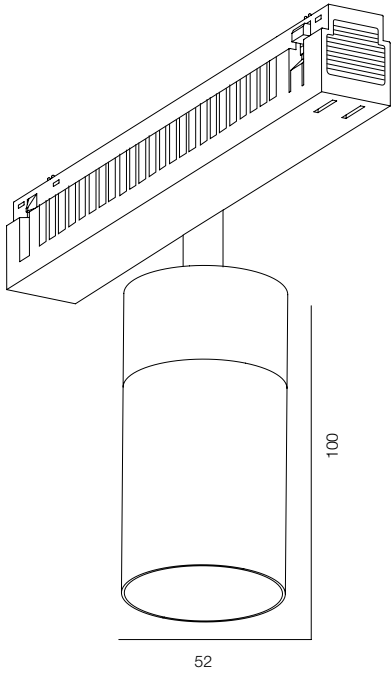

INFINITY LOCUS SUPERZOOM 52

INFINITY LOCUS SUPERZOOM

POWER - 10W / OPTIC - SUPERZOOM / CCT - 2200K, 2700K, 3000K, 4000K, 4000K (TW) / CRI>93 Ra (R9>90, R12>90) / COMFORT - UGR <19 / IP40 / 48V / CONTROL - DIM DALI / WARRANTY - 5 YEARS

FINISHES: PAINT (white, black) / TITAN (gold, black)