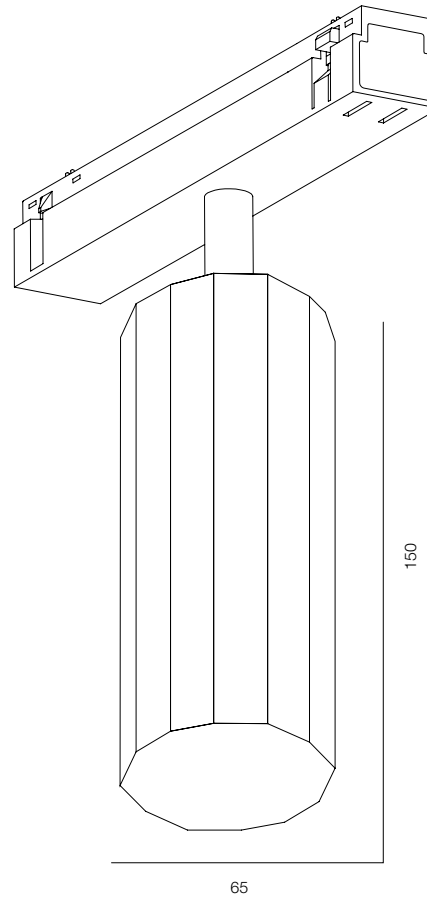

FINISHES: PAINT (black)

INFINITY LOCUS SIX 48

INFINITY LOCUS SIX 52

INFINITY LOCUS SIX 65

INFINITY LOCUS SIX

POWER - 12W, 14W, 26W / OPTIC - MEDIUM, WIDE / CCT - 2700K, 3000K, 3000K (TW), 4000K / CRI>93 Ra (R9>90, R12>90) / COMFORT - UGR <19 / IP40 / 48V / CONTROL - DIM DALI / WARRANTY - 5 YEARS