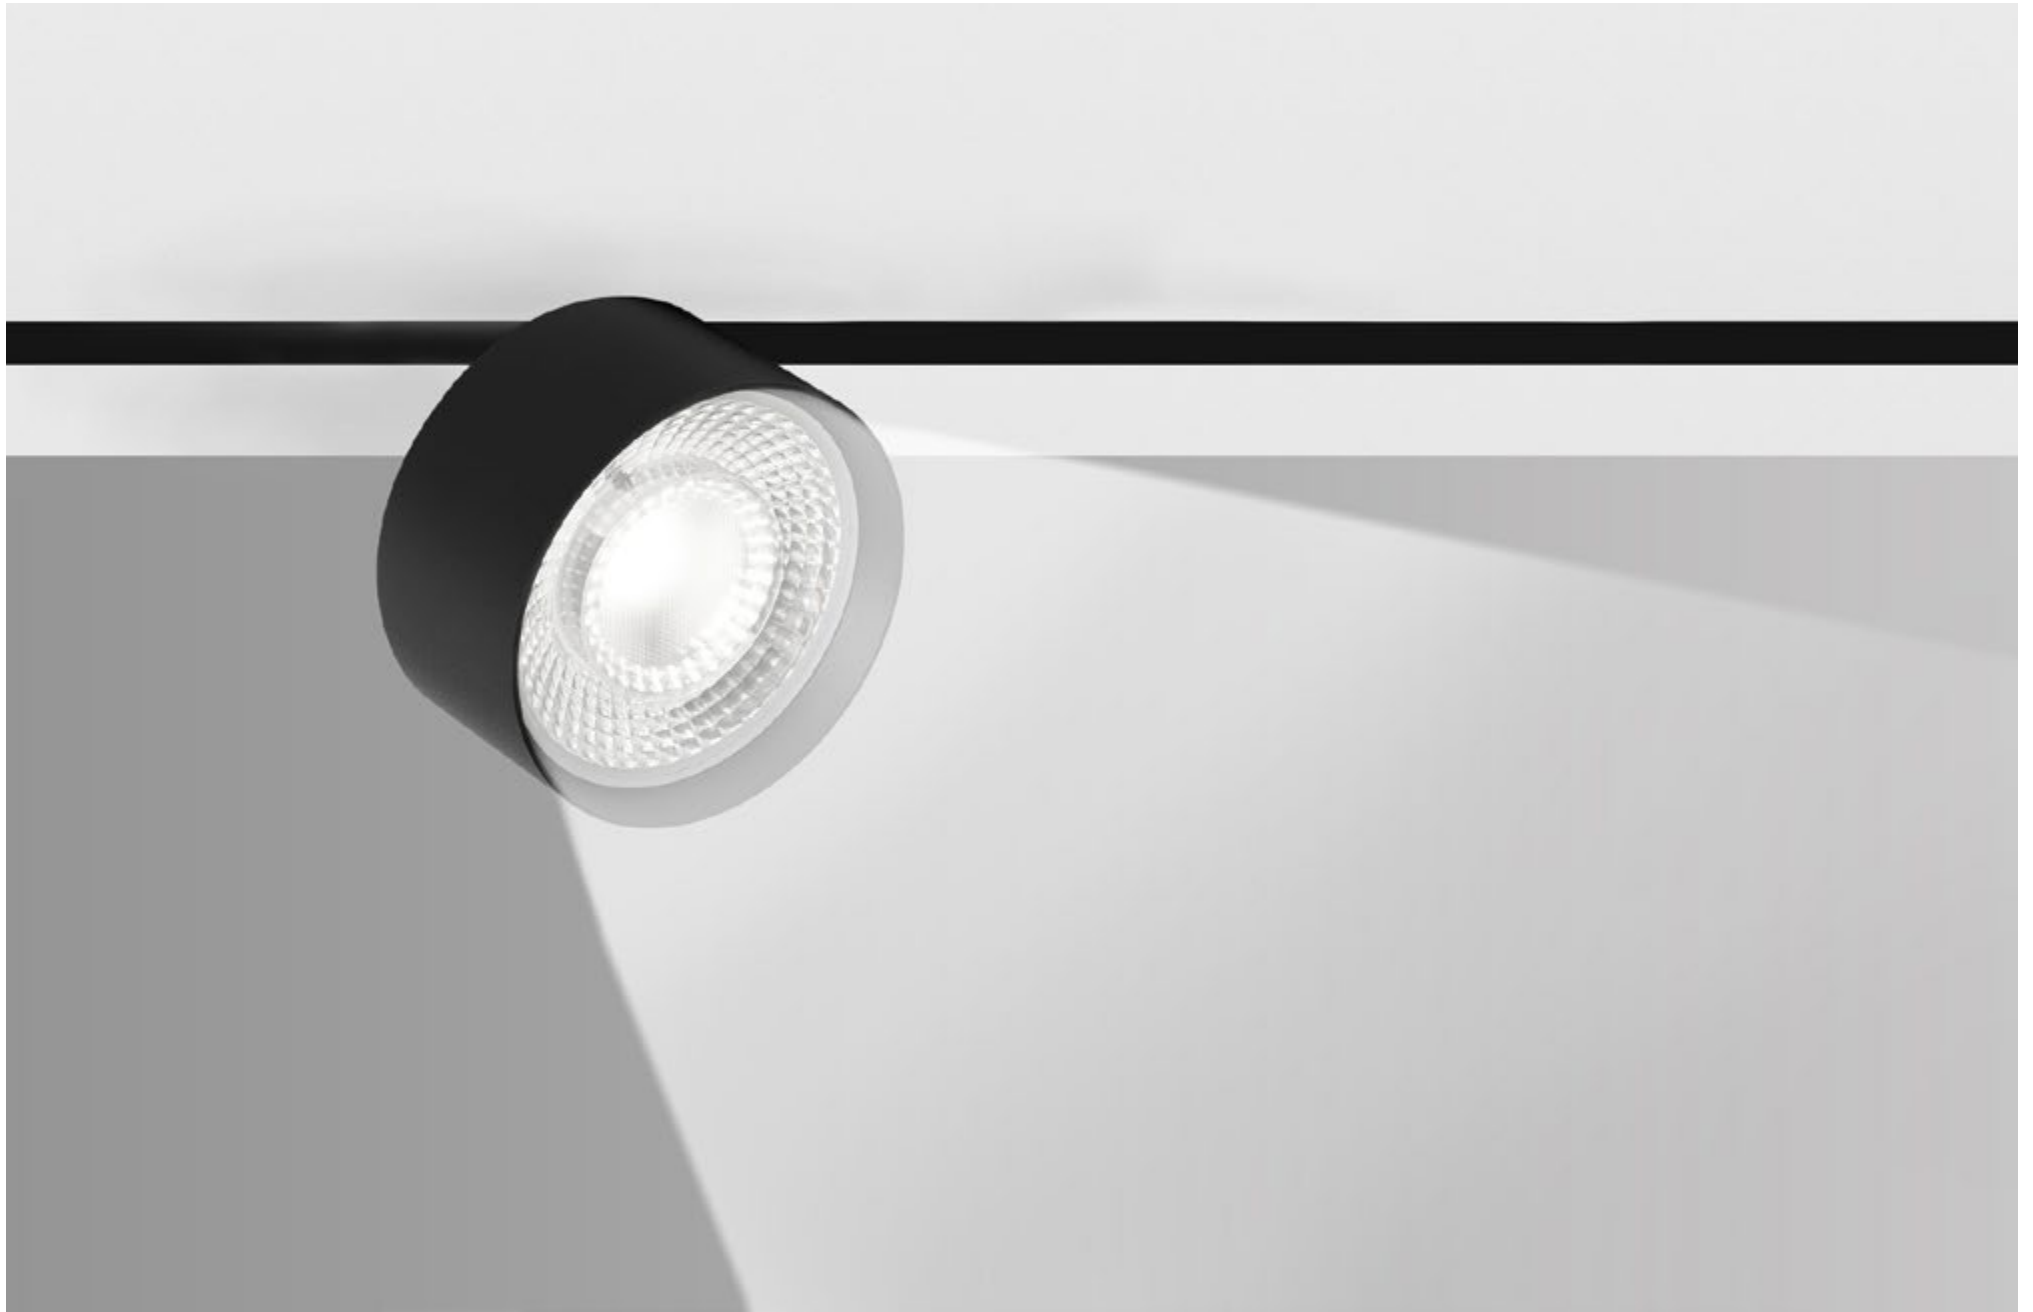

FINISHES: PAINT (white, black) / GLOSSY (black) / 100% BRASS (gold, black, pink, platinum)

INFINITY OREO WELLBEING 75

INFINITY OREO WELLBEING

POWER - 14W / OPTIC - WIDE / CCT - 3000K / CRI>93 Ra (R9>90) / COMFORT - UGR <19 /
IP40 / 48V / CONTROL - DIM DALI / WARRANTY - 5 YEARS