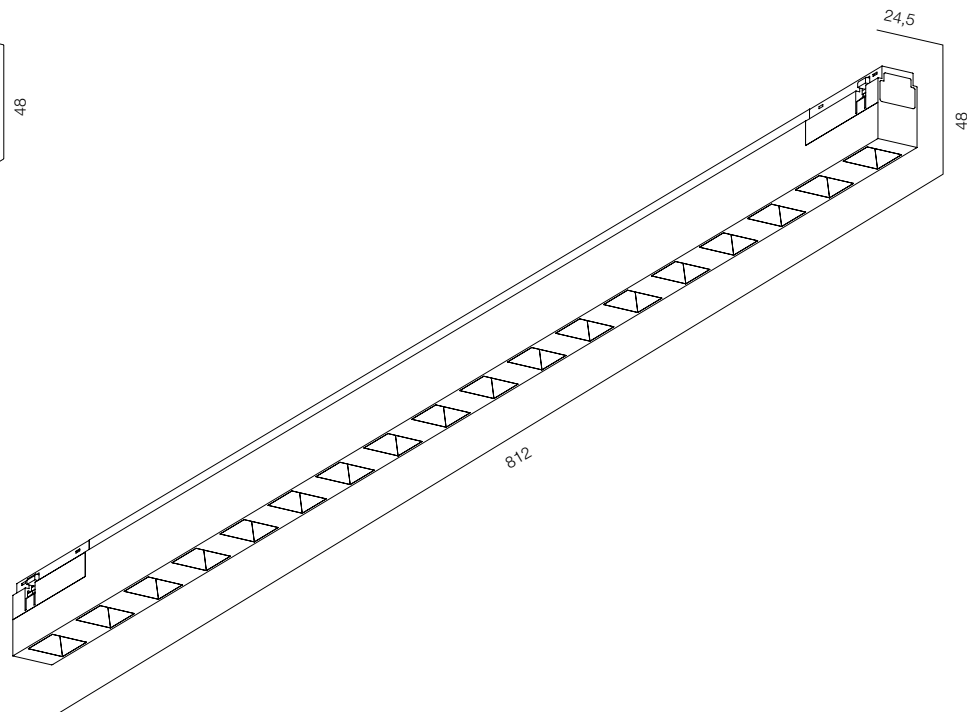

INFINITY DIRECT LINE 812