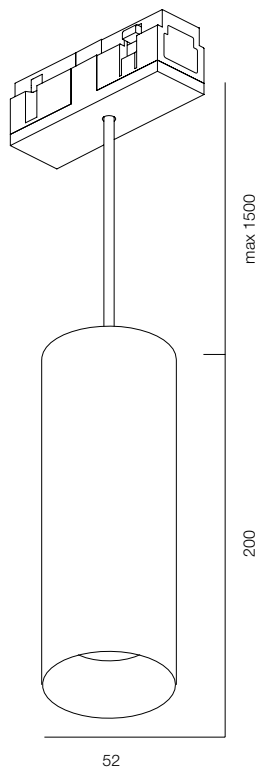

INFINITY LOCUS PDNT 200

INFINITY LOCUS PDNT 48-50

POWER - 6W / OPTIC - SPOT / CCT - 2200K, 3000K / CRI>93 Ra (R9>90) / COMFORT - UGR <19 / IP40 / 48V / CONTROL - DIM DALI / WARRANTY - 5 YEARS

FINISHES: PAINT (white, black) / TITAN (gold, platinum) / 100% BRASS (gold, black, pink, platinum)