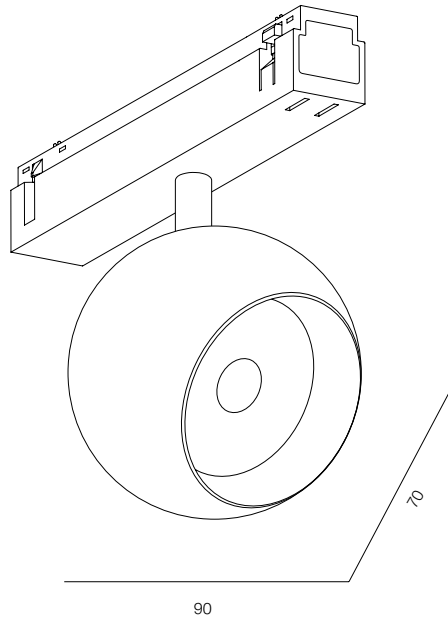

INFINITY DIRECT LINE PDNT

POWER - 47W / OPTIC - WIDE / CCT - 3000K / CRI>93 Ra (R9>90) / COMFORT - UGR <19 / IP40 / 48V / CONTROL - DIM DALI / WARRANTY - 5 YEARS

FINISHES: PAINT (black)

INFINITY SHAR DOT 48