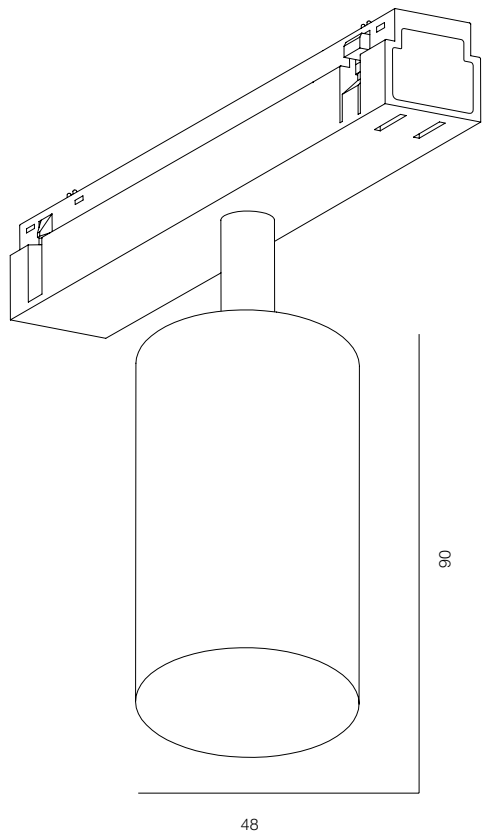

FINISHES: PAINT (white, black)

INFINITY LOCUS SUPER SPOT 48

INFINITY LOCUS SUPER SPOT

POWER - 10W / OPTIC - SUPER SPOT / CCT - 2700K, 3000K, 4000K, GREEN, RED / CRI>93 Ra (R9>90, R12>90) / COMFORT - UGR <19 / IP40 / 48V / CONTROL - NO DIM, DIM DALI / WARRANTY - 5 YEARS