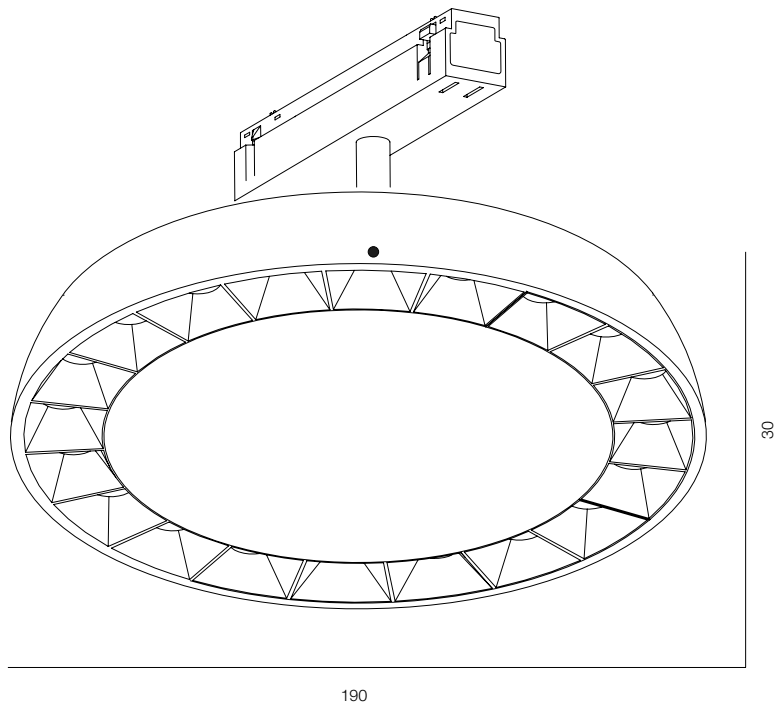

INFINITY AERO 190

INFINITY AERO

POWER - 15W / OPTIC - SPOT / CCT - 3000K / CRI>93 Ra (R9>90) / COMFORT - UGR <19 / IP40 / 48V / CONTROL - DIM DALI / WARRANTY - 5 YEARS

FINISHES: PAINT (white, black)