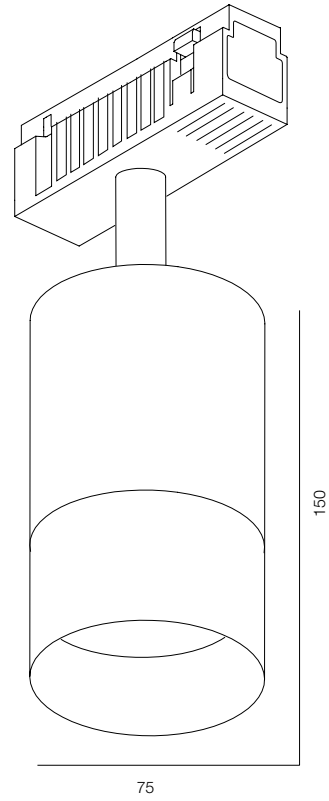

INFINITY LOCUS ZOOM 75

INFINITY LOCUS ZOOM

POWER - 14W, 20W / OPTIC - ZOOM, SUPERZOOM / CCT - 2700K, 3000K / CRI > 93 Ra (R9 > 90, R12 > 90) / COMFORT - UGR < 19 / IP40 / 48V / CONTROL - DIM DALI / WARRANTY - 5 YEARS

FINISHES: PAINT (white, black)