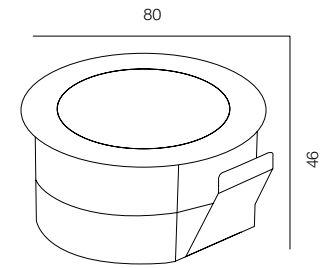

FINISHES: STAINLESS STEEL / 100% BRASS (gold, black)

LIGHT UP COIN XS

LIGHT UP COIN S

LIGHT UP COIN M

LIGHT UP COIN

POWER - 1W / OPTIC - WIDE / CCT - 2200K / CRI>93 Ra (R9>90) / COMFORT - UGR <19 /
IP67 / 48V (driver included) / CONTROL - NO DIM / WARRANTY - 2 YEARS