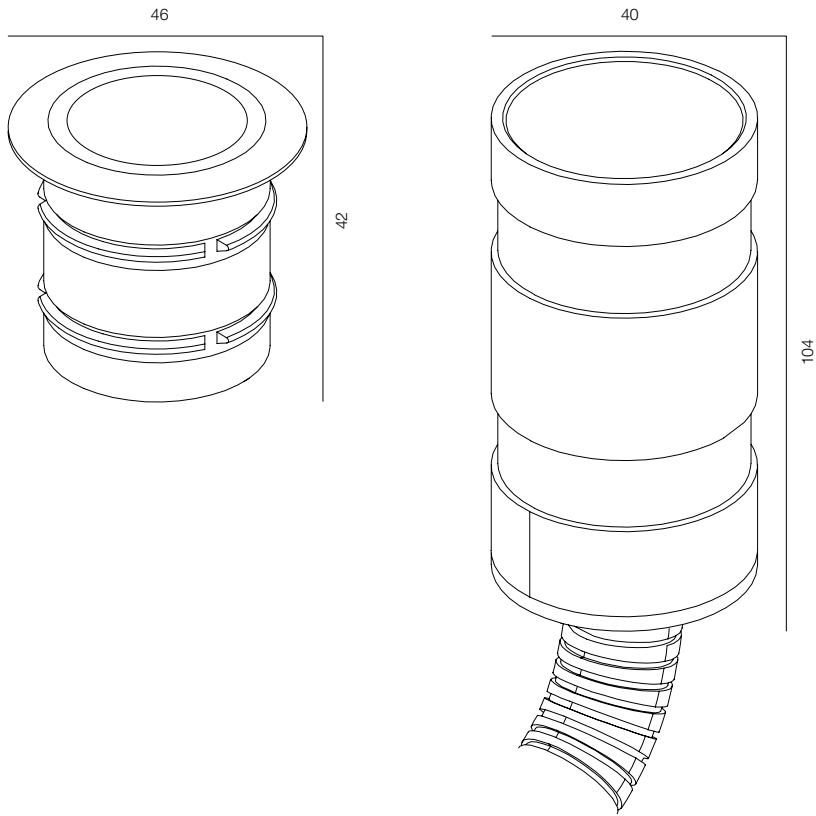

LIGHT UP COIL IP68 3W

LIGHT UP COIL IP68

POWER - 3W / OPTIC - WIDE / CCT - 2200K / CRI>93 Ra (R9>90) / COMFORT - UGR <19 / IP68 / 12V (driver included) / CONTROL - NO DIM / WARRANTY - 2 YEARS

FINISHES: STAINLESS STEEL