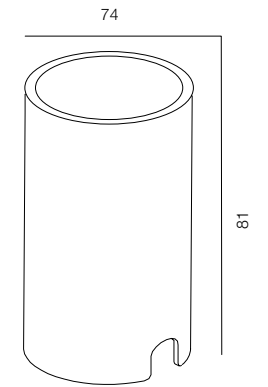

FINISHES: STAINLESS STEEL / 100% BRASS (gold, black)

LIGHT UP COIN XS

LIGHT UP COIN S

LIGHT UP COIN M

LIGHT UP COIN

POWER - 1W / OPTIC - WIDE / CCT - 2200K / CRI>93 Ra (R9>90) / COMFORT - UGR <19 /
IP67 / 48V (driver included) / CONTROL - NO DIM / WARRANTY - 2 YEARS