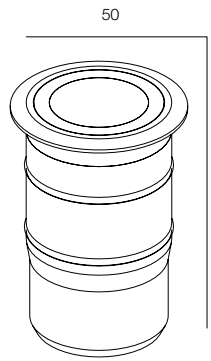

LIGHT UP 48V S