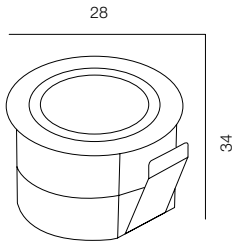

ELLE DECORATION, МОСКВА
2020

ОГЛАВЛЕНИЕ

LIGHT UP COIL	7	LIGHT UP LINE DIF	39
LIGHT UP COIN	9	LIGHT UP LINE SPOT	41
LIGHT UP 48V	11	LIGHT UP CIRCLE	43
LIGHT UP 220V	13	LIGHT UP SIDE 1 - RAY	45
LIGHT UP 220V TURN	15	LIGHT UP SIDE 2 - RAY	47
LIGHT UP TURN OVAL	17	LIGHT UP COIL IP68	49
LIGHT UP WALLWASHER 48V	19	LIGHT UP COIN IP68	51
LIGHT UP WALLWASHER 220V	21	LIGHT UP FRAME IP68	53
LIGHT UP LOOCH	23	LIGHT UP UNDERWATER IP68	55
LIGHT UP SIDE	25		
LIGHT UP INVISIBLE SOFT 48V	27		
LIGHT UP INVISIBLE SPOT 48V	29		
LIGHT UP INVISIBLE SOFT 220V	31		
LIGHT UP INVISIBLE SPOT 220V	33		
LIGHT UP INVISIBLE SUPER SPOT 220V	35		
LIGHT UP INVISIBLE WALL 220V	37		