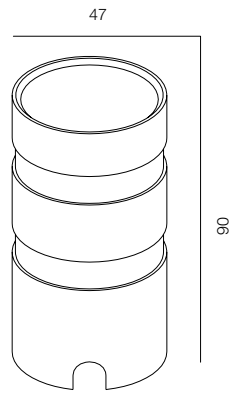

FINISHES: STAINLESS STEEL / 100% BRASS (gold, black)

LIGHT UP 48V XS

LIGHT UP 48V S

LIGHT UP 48V M

LIGHT UP 48V

POWER - 2W, 4W, 6W / OPTIC - SUPER SPOT, SPOT / CCT - 2200K, 2700K / CRI>93 Ra (R9>90) / COMFORT - UGR <19 / IP67 / 48V (driver included) / CONTROL - NO DIM / WARRANTY - 2 YEARS