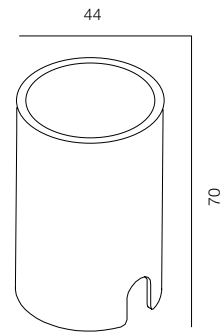

LIGHT UP COIN S