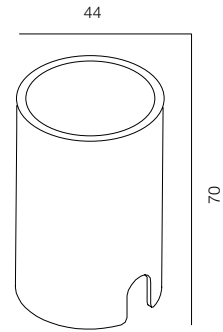

LIGHT UP COIL S