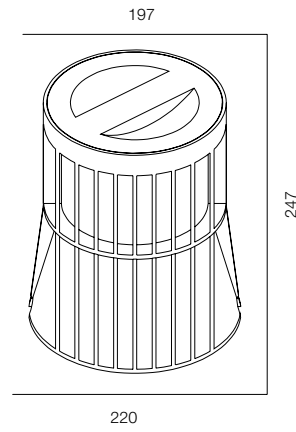

LIGHT UP 220V TURN 18W

LIGHT UP 220V TURN

POWER - 9W, 18W / OPTIC - SUPER SPOT, MEDIUM / CCT - 2200K, 2700K / CRI>93 Ra (R9>90) / COMFORT - UGR <19 / IP67 / 220V (driver included) / CONTROL - NO DIM / WARRANTY - 2 YEARS

FINISHES: STAINLESS STEEL