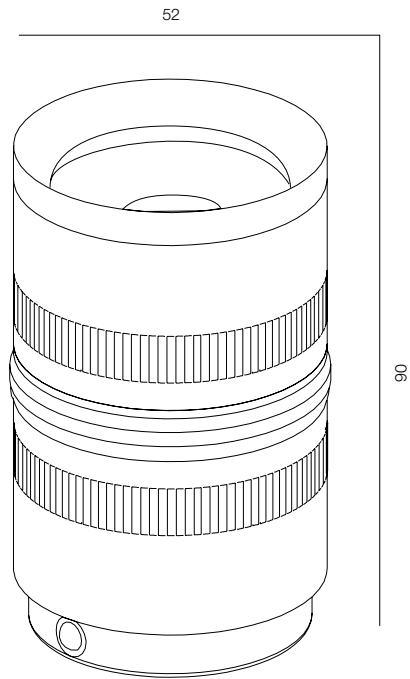

LIGHT UP M52 INVISIBLE SUPER SPOT 220V

LIGHT UP INVISIBLE SUPER SPOT 220V

POWER - 2W / OPTIC - SUPER SPOT / CCT - 2700K / CRI>93 Ra (R9>90) / COMFORT - UGR <19 /
IP67 / 220V (driver included) / CONTROL - NO DIM / WARRANTY - 2 YEARS

FINISHES: PAINT (grey)