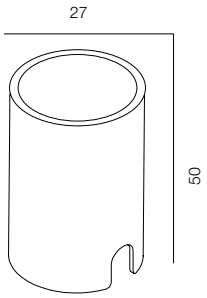

ELLE DECORATION, МОСКВА
2020

ОГЛАВЛЕНИЕ

LIGHT UP COIL	7	LIGHT UP LINE DIF	39
LIGHT UP COIN	9	LIGHT UP LINE SPOT	41
LIGHT UP 48V	11	LIGHT UP CIRCLE	43
LIGHT UP 220V	13	LIGHT UP SIDE 1 - RAY	45
LIGHT UP 220V TURN	15	LIGHT UP SIDE 2 - RAY	47
LIGHT UP TURN OVAL	17	LIGHT UP COIL IP68	49
LIGHT UP WALLWASHER 48V	19	LIGHT UP COIN IP68	51
LIGHT UP WALLWASHER 220V	21	LIGHT UP FRAME IP68	53
LIGHT UP LOOCH	23	LIGHT UP UNDERWATER IP68	55
LIGHT UP SIDE	25		
LIGHT UP INVISIBLE SOFT 48V	27		
LIGHT UP INVISIBLE SPOT 48V	29		
LIGHT UP INVISIBLE SOFT 220V	31		
LIGHT UP INVISIBLE SPOT 220V	33		
LIGHT UP INVISIBLE SUPER SPOT 220V	35		
LIGHT UP INVISIBLE WALL 220V	37		