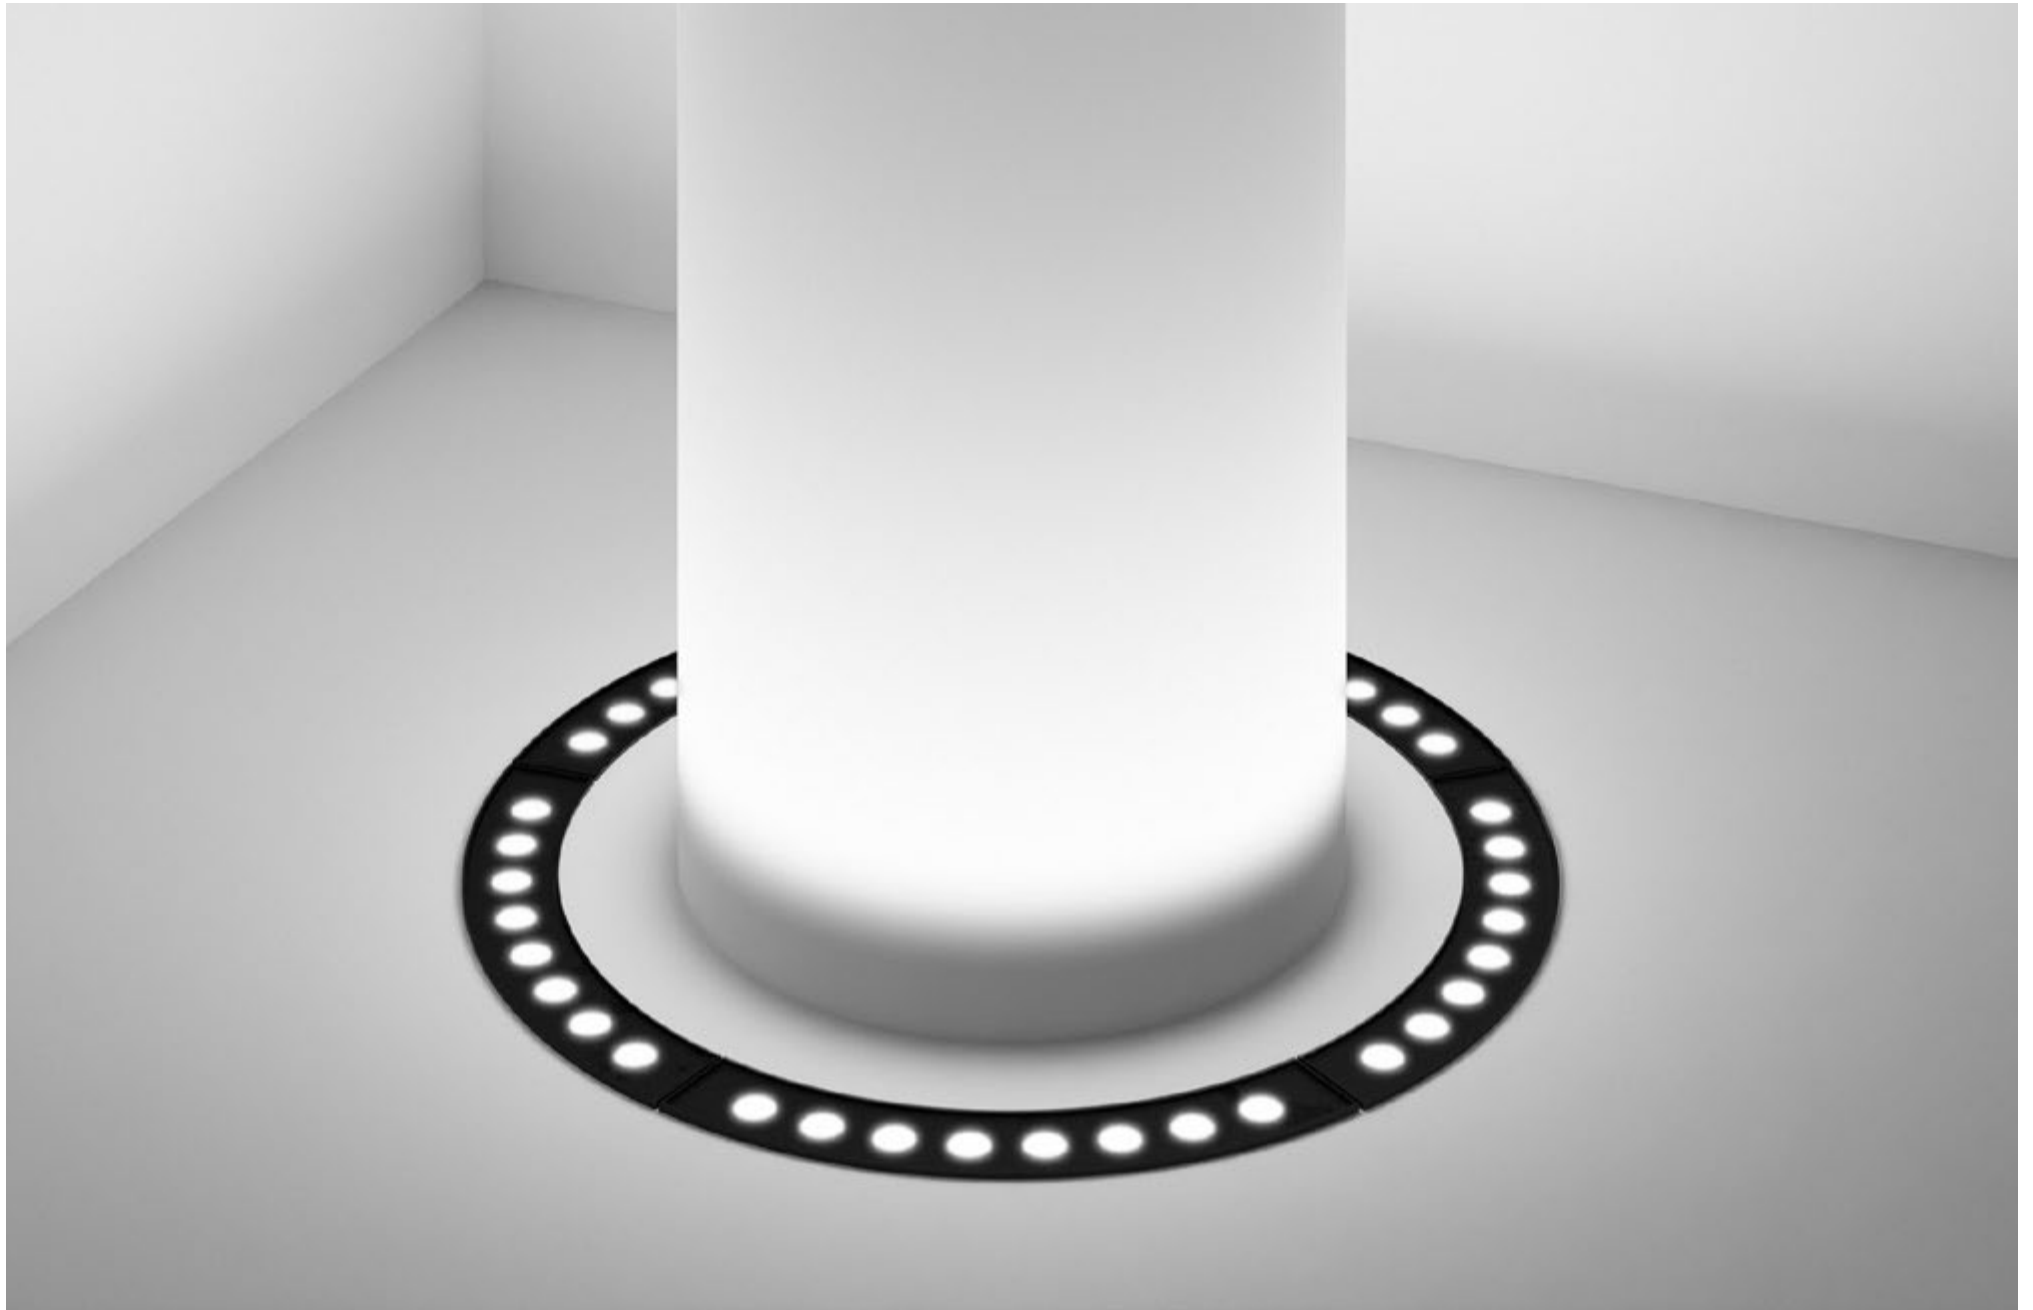

LIGHT UP LINE SPOT 1000

LIGHT UP LINE SPOT

POWER - 28W / OPTIC - SPOT / CCT - 2700K / CRI>93 Ra (R9>90) / COMFORT - UGR <19 / IP67 / 48V (driver included) / CONTROL - NO DIM / WARRANTY - 2 YEARS

FINISHES: PAINT (grey)