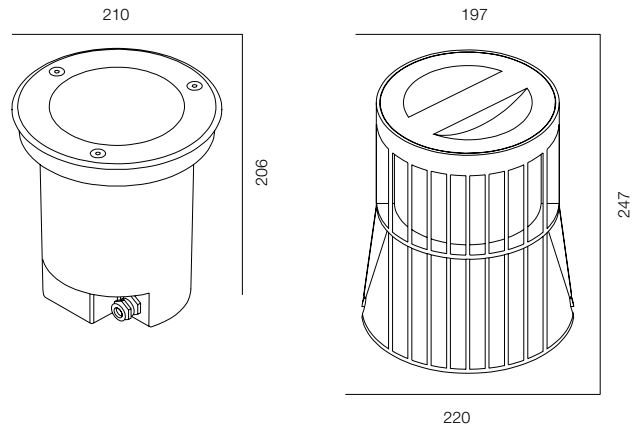

LIGHT UP WALL 220V 26W

LIGHT UP WALLWASHER 220V

POWER - 14W, 26W / OPTIC - WIDE / CCT - 2700K / CRI>93 Ra (R9>90) / COMFORT - UGR <19 / IP67 / 220V (driver included) / CONTROL - NO DIM / WARRANTY - 2 YEARS

FINISHES: STAINLESS STEEL