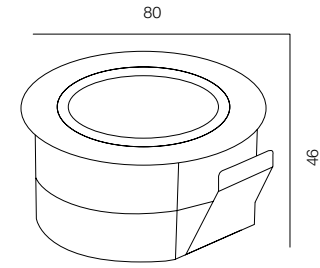

LIGHT UP COIL M

LIGHT UP COIL

POWER - 1W / OPTIC - WIDE / CCT - 2200K / CRI>93 Ra (R9>90) / COMFORT - UGR <19 /
IP67 / 48V (driver included) / CONTROL - NO DIM / WARRANTY - 2 YEARS

FINISHES: STAINLESS STEEL / 100% BRASS (gold, black)