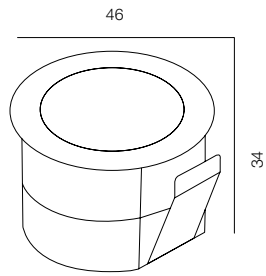

LIGHT UP COIN S