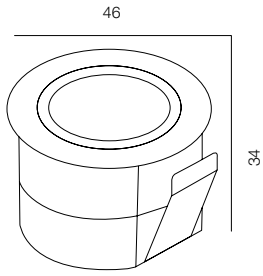

LIGHT UP COIL S