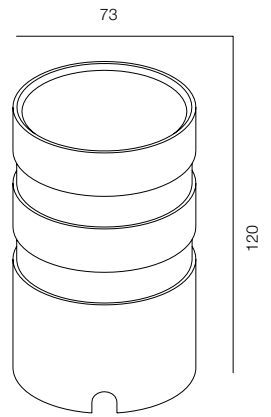

FINISHES: STAINLESS STEEL / 100% BRASS (gold, black)

LIGHT UP 48V XS

LIGHT UP 48V S

LIGHT UP 48V M

LIGHT UP 48V

POWER - 2W, 4W, 6W / OPTIC - SUPER SPOT, SPOT / CCT - 2200K, 2700K / CRI>93 Ra (R9>90) / COMFORT - UGR <19 / IP67 / 48V (driver included) / CONTROL - NO DIM / WARRANTY - 2 YEARS