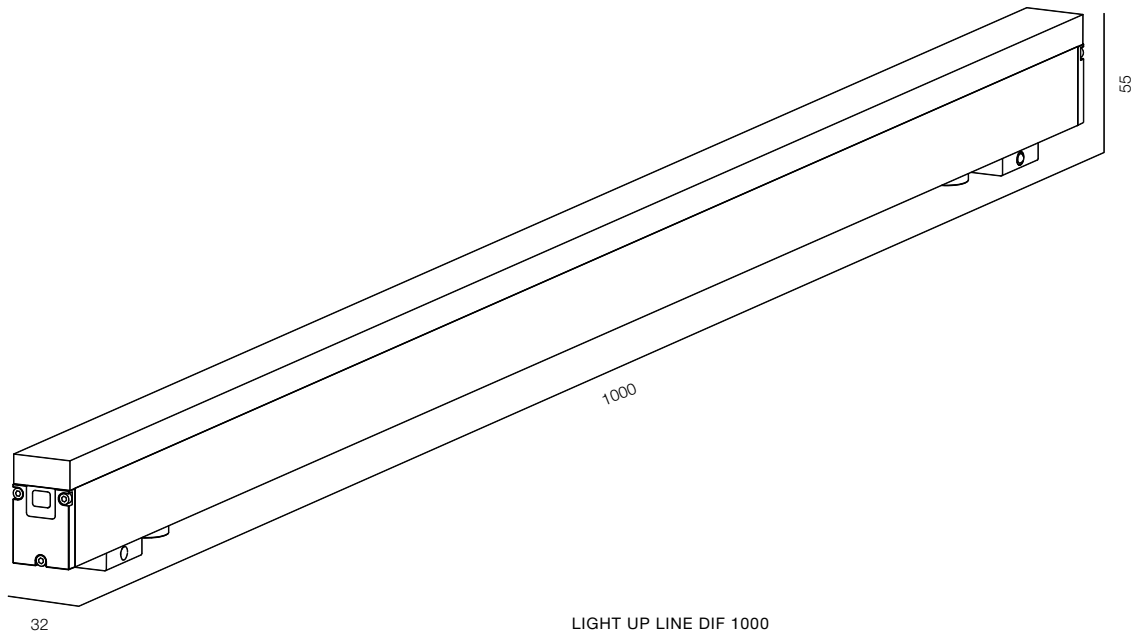

LIGHT UP LINE DIF

POWER - 10W / FLOOD / CCT - 2200K, 2700K / CRI>93 Ra (R9>90) / COMFORT - UGR <19 / IP67 / 48V (driver included) / CONTROL - NO DIM / WARRANTY - 2 YEARS

FINISHES: PAINT (grey)