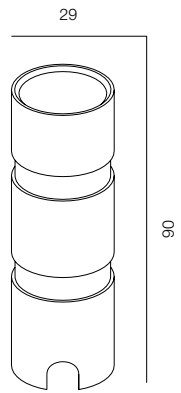

LIGHT UP 48V S