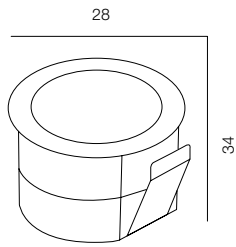

LIGHT UP COIN XS