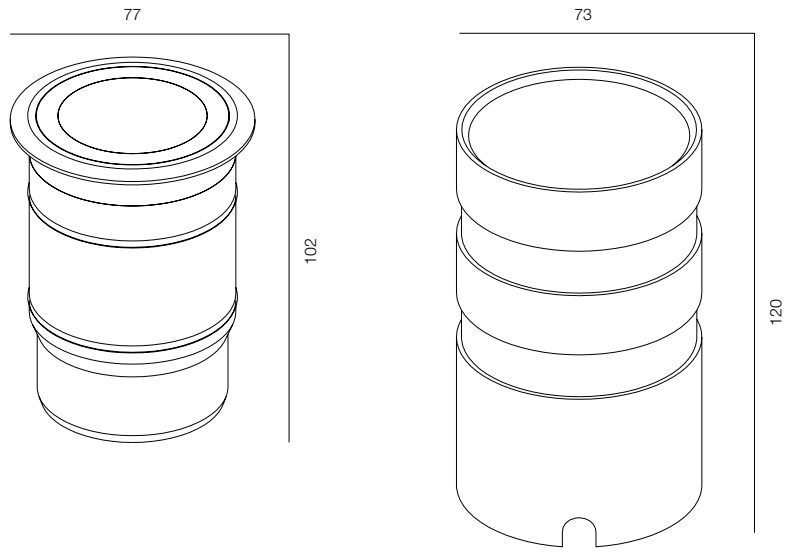

LIGHT UP WALLWASHER 48V 9W

LIGHT UP WALLWASHER 48V

POWER - 9W / OPTIC - WIDE / CCT - 2700K / CRI>93 Ra (R9>90) / COMFORT - UGR <19 /
IP67 / 48V (driver included) / CONTROL - NO DIM / WARRANTY - 2 YEARS

FINISHES: STAINLESS STEEL