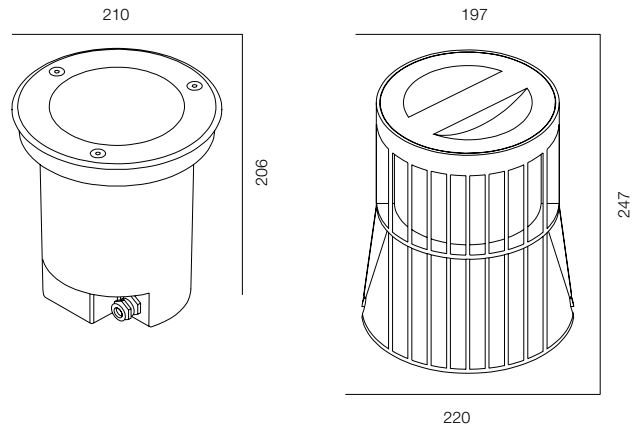

LIGHT UP 220V 26W

LIGHT UP 220V

POWER - 14W, 26W / OPTIC - MEDIUM / CCT - 2700K / CRI>93 Ra (R9>90) / COMFORT - UGR <19 /
IP67 / 220V (driver included) / CONTROL - NO DIM / WARRANTY - 2 YEARS

FINISHES: STAINLESS STEEL