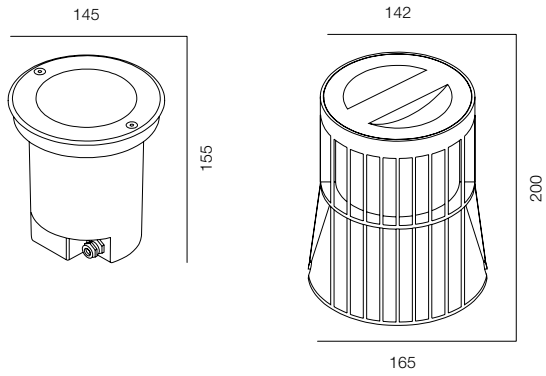

LIGHT UP 220V 14W