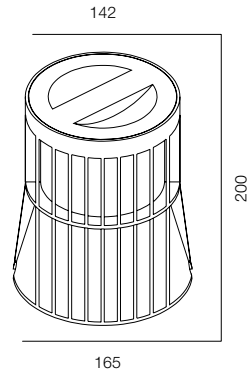

LIGHT UP 220V TURN 9W