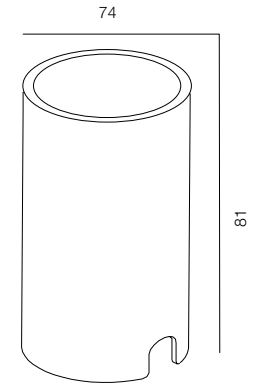

LIGHT UP COIL M

LIGHT UP COIL

POWER - 1W / OPTIC - WIDE / CCT - 2200K / CRI>93 Ra (R9>90) / COMFORT - UGR <19 /
IP67 / 48V (driver included) / CONTROL - NO DIM / WARRANTY - 2 YEARS

FINISHES: STAINLESS STEEL / 100% BRASS (gold, black)