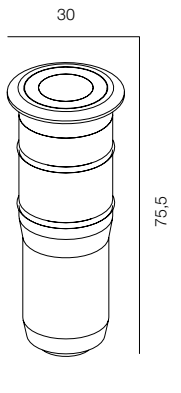

LIGHT UP 48V XS