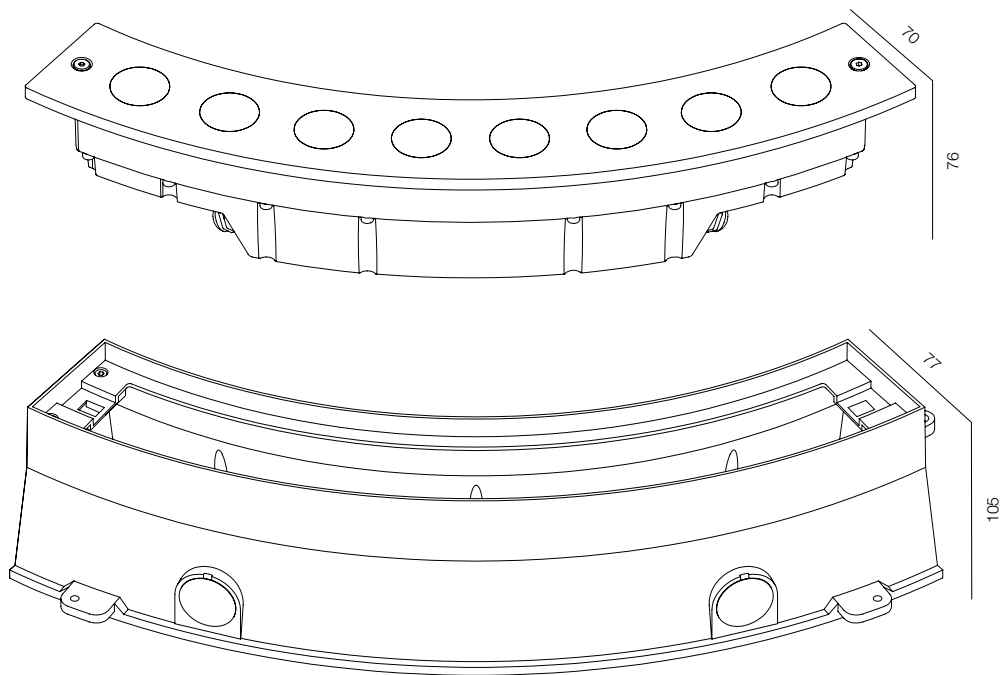

LIGHT UP LINE SPOT 1000

LIGHT UP LINE SPOT

POWER - 28W / OPTIC - SPOT / CCT - 2700K / CRI>93 Ra (R9>90) / COMFORT - UGR <19 / IP67 / 48V (driver included) / CONTROL - NO DIM / WARRANTY - 2 YEARS

FINISHES: PAINT (grey)