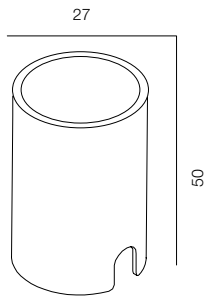

LIGHT UP COIN XS