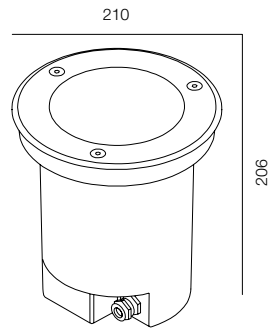

LIGHT UP 220V TURN 18W

LIGHT UP 220V TURN

POWER - 9W, 18W / OPTIC - SUPER SPOT, MEDIUM / CCT - 2200K, 2700K / CRI>93 Ra (R9>90) / COMFORT - UGR <19 / IP67 / 220V (driver included) / CONTROL - NO DIM / WARRANTY - 2 YEARS

FINISHES: STAINLESS STEEL