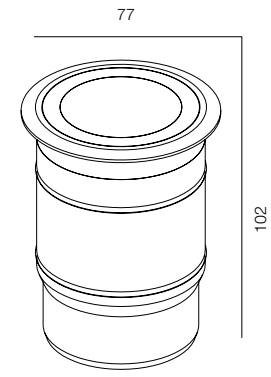

FINISHES: STAINLESS STEEL / 100% BRASS (gold, black)

LIGHT UP 48V XS

LIGHT UP 48V S

LIGHT UP 48V M

LIGHT UP 48V

POWER - 2W, 4W, 6W / OPTIC - SUPER SPOT, SPOT / CCT - 2200K, 2700K / CRI>93 Ra (R9>90) / COMFORT - UGR <19 / IP67 / 48V (driver included) / CONTROL - NO DIM / WARRANTY - 2 YEARS