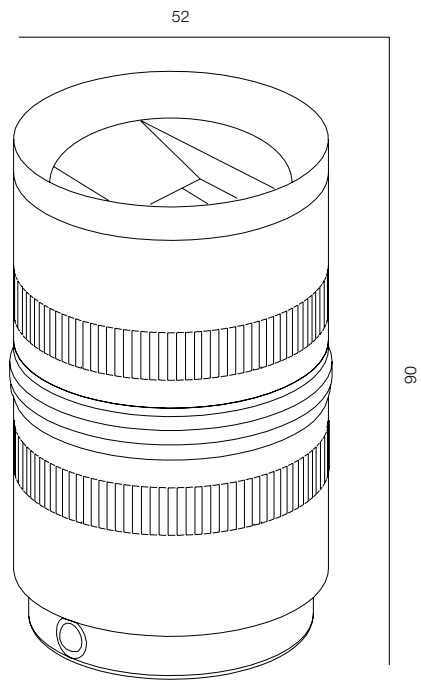

LIGHT UP M52 INVISIBLE WALL 220V

LIGHT UP INVISIBLE WALL 220V

POWER - 4W / OPTIC - MEDIUM / CCT - 2700K / CRI>93 Ra (R9>90) / COMFORT - UGR <19 / IP67 / 220V (driver included) / CONTROL - NO DIM / WARRANTY - 2 YEARS

FINISHES: PAINT (grey)