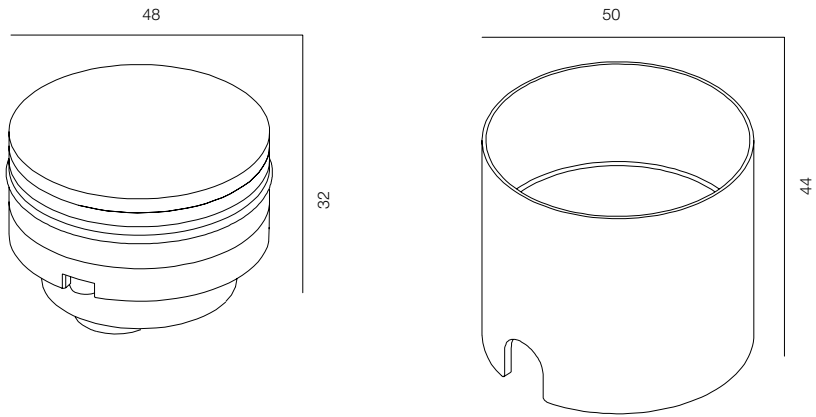

FINISHES: PAINT (grey)

LIGHT UP SIDE S

LIGHT UP SIDE

POWER - 2W / FLOOD / CCT - 2200K / CRI>93 Ra (R9>90) / COMFORT - UGR <19 /
IP67 / 48V (driver included) / CONTROL - NO DIM / WARRANTY - 2 YEARS

FINISHES: STAINLESS STEEL / 100% BRASS (gold, black, pink)