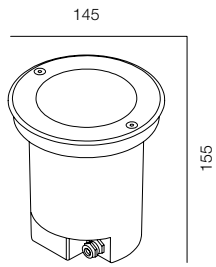

LIGHT UP 220V TURN 9W