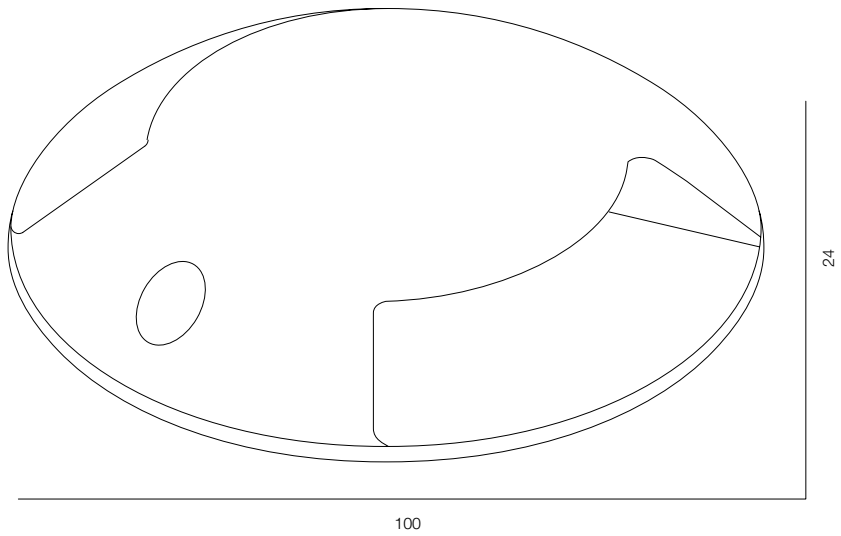

LIGHT UP SIDE 2 - RAY 48V

LIGHT UP SIDE 2 - RAY

POWER - 4W / FLOOD / CCT - 2200K / CRI>93 Ra (R9>90) / COMFORT - UGR <19 /
IP67 / 48V (driver included) / CONTROL - NO DIM / WARRANTY - 2 YEARS

FINISHES: STAINLESS STEEL