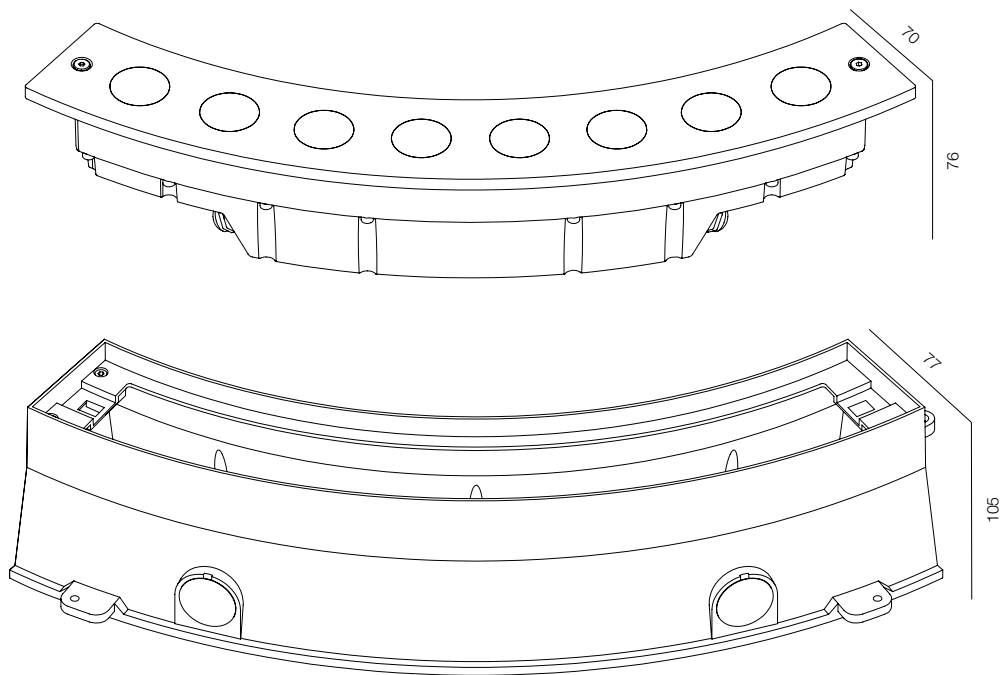

## LIGHT UP LINE SPOT

POWER - 28W / OPTIC - SPOT / CCT - 2700K / CRI>93 Ra (R9>90) / COMFORT - UGR <19 / IP67 / 48V (driver included) / CONTROL - NO DIM / WARRANTY - 2 YEARS

FINISHES: PAINT (grey)

LIGHT UP CIRCLE 18W