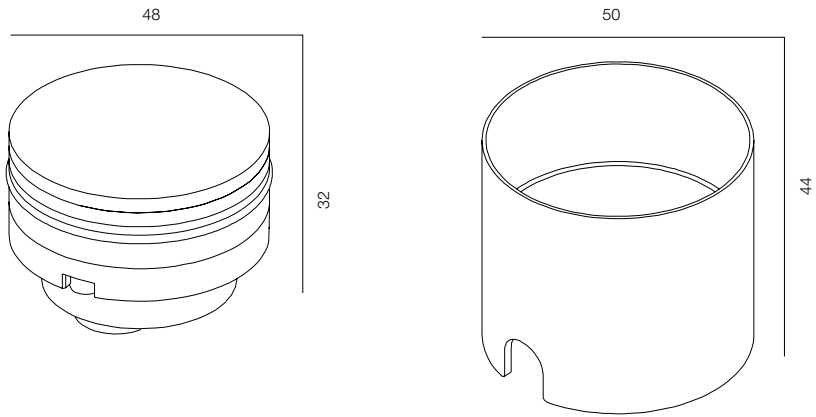

LIGHT UP M52 INVISIBLE SOFT 48V

LIGHT UP INVISIBLE SOFT 48V

POWER - 2W / FLOOD / CCT - 2200K / CRI>93 Ra (R9>90) / COMFORT - UGR <19 /
IP67 / 48V (driver included) / CONTROL - NO DIM / WARRANTY - 2 YEARS

FINISHES: STAINLESS STEEL