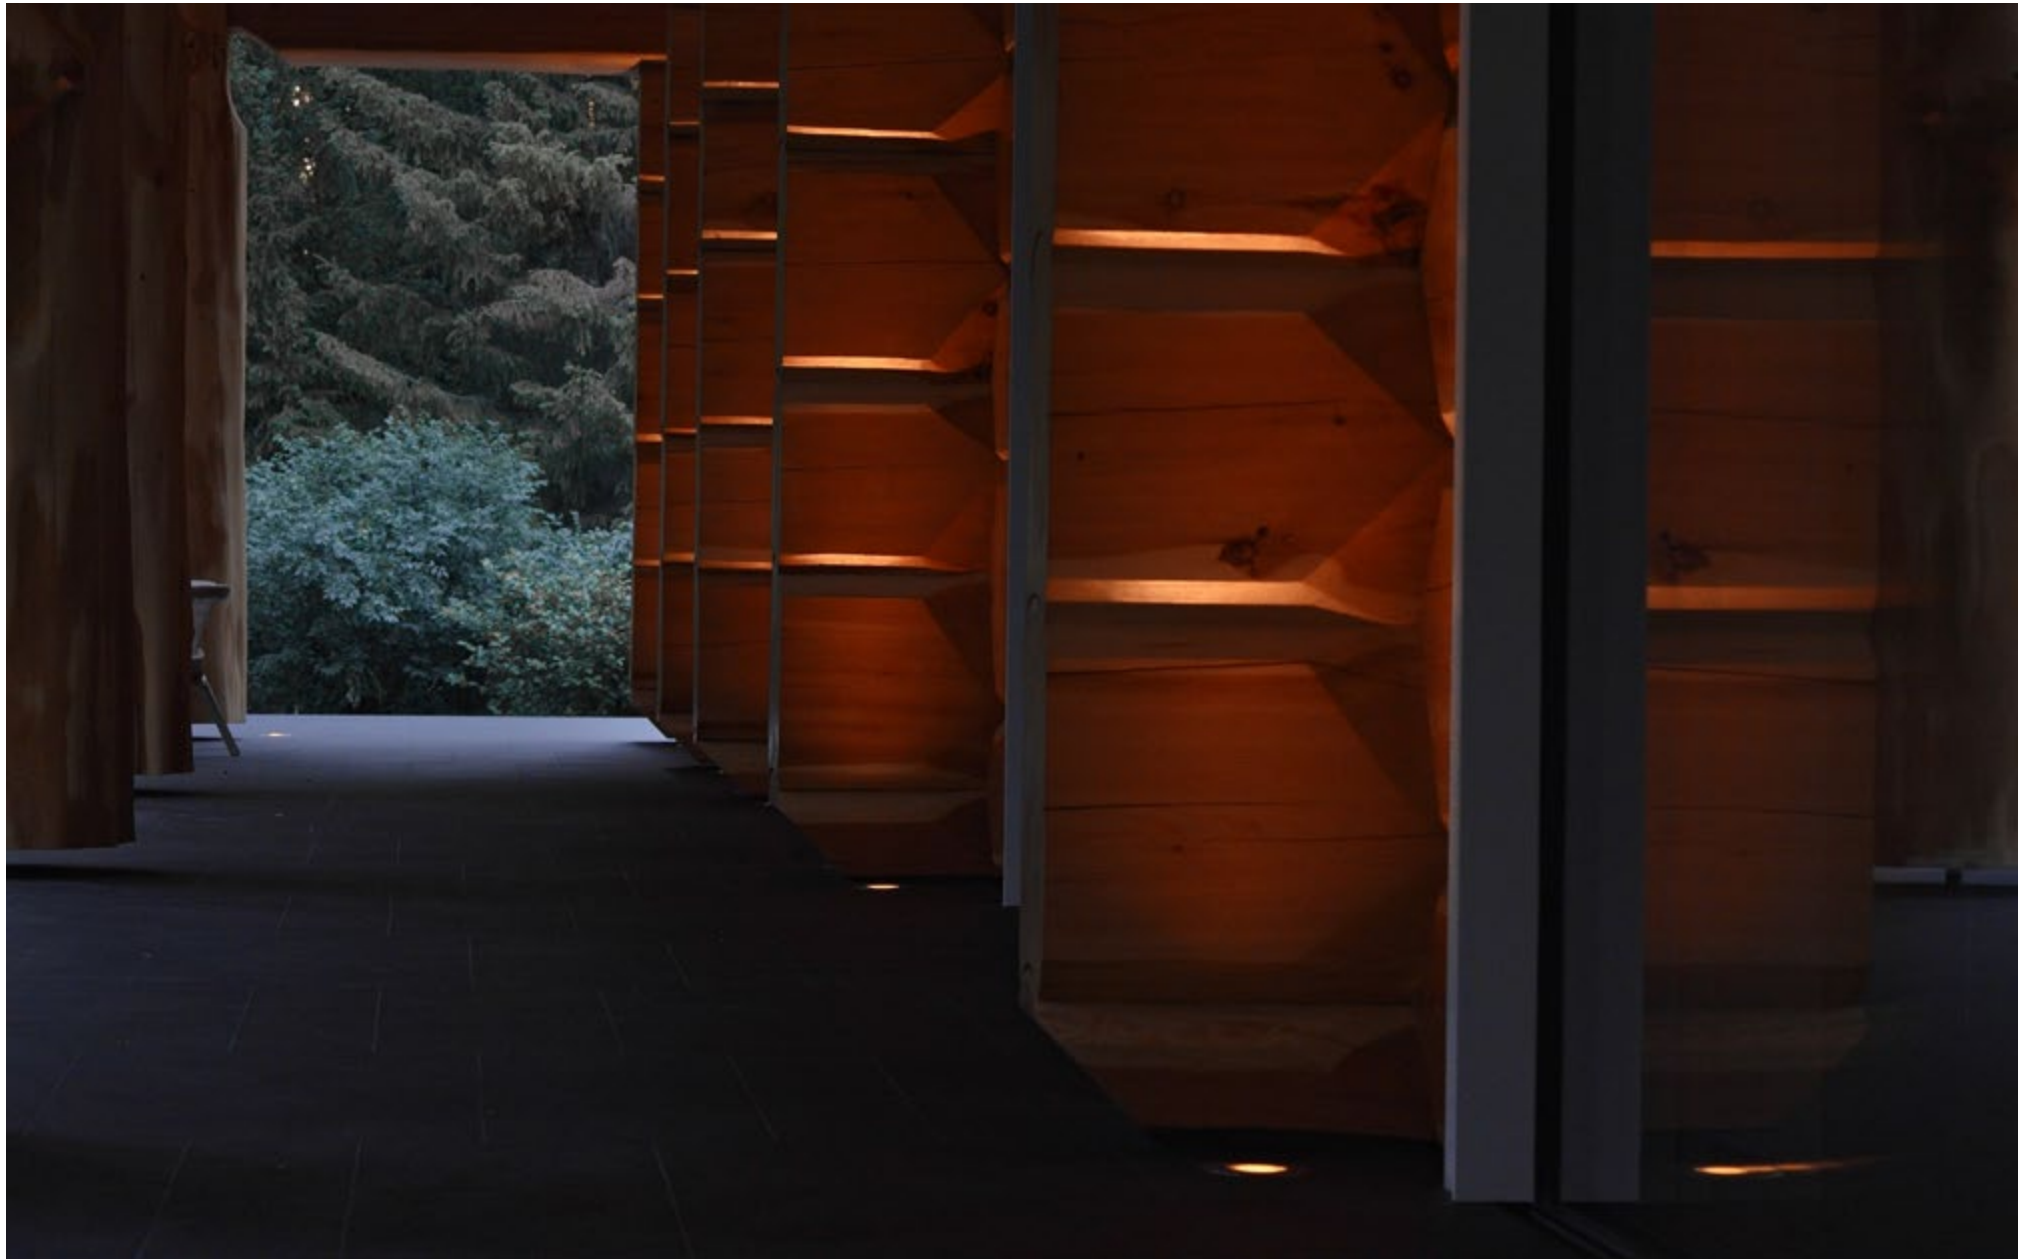

LIGHT UP TURN OVAL STAINLESS STEEL
Bathhouse RENAISSANCE PARK