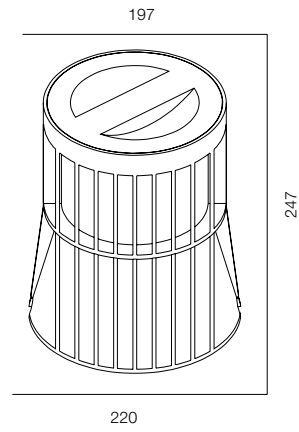

LIGHT UP 220V TURN 18W

LIGHT UP 220V TURN

POWER - 9W, 18W / OPTIC - SUPER SPOT, MEDIUM / CCT - 2200K, 2700K / CRI>93 Ra (R9>90) / COMFORT - UGR <19 / IP67 / 220V (driver included) / CONTROL - NO DIM / WARRANTY - 2 YEARS

FINISHES: STAINLESS STEEL