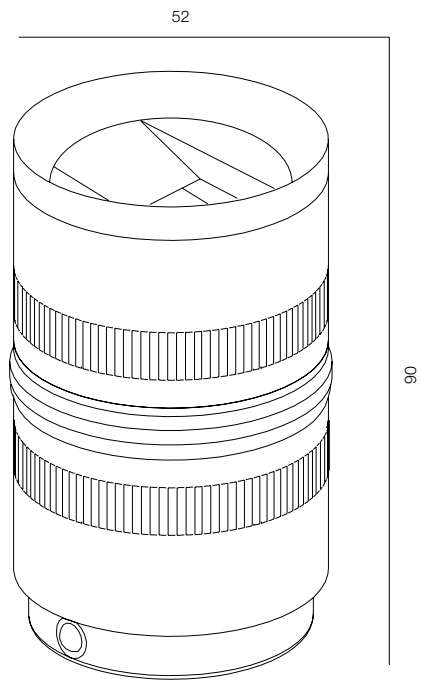

LIGHT UP M52 INVISIBLE WALL 220V

LIGHT UP INVISIBLE WALL 220V

POWER - 4W / OPTIC - MEDIUM / CCT - 2700K / CRI>93 Ra (R9>90) / COMFORT - UGR <19 /
IP67 / 220V (driver included) / CONTROL - NO DIM / WARRANTY - 2 YEARS

FINISHES: PAINT (grey)