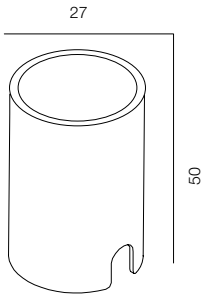

# INDEX

---

LIGHT UP COIL	7	LIGHT UP LINE DIF	39
LIGHT UP COIN	9	LIGHT UP LINE SPOT	41
LIGHT UP 48V	11	LIGHT UP CIRCLE	43
LIGHT UP 220V	13	LIGHT UP SIDE 1 - RAY	45
LIGHT UP 220V TURN	15	LIGHT UP SIDE 2 - RAY	47
LIGHT UP TURN OVAL	17	LIGHT UP COIL IP68	49
LIGHT UP WALLWASHER 48V	19	LIGHT UP COIN IP68	51
LIGHT UP WALLWASHER 220V	21	LIGHT UP FRAME IP68	53
LIGHT UP LOOCH	23	LIGHT UP UNDERWATER IP68	55
LIGHT UP SIDE	25		
LIGHT UP INVISIBLE SOFT 48V	27		
LIGHT UP INVISIBLE SPOT 48V	29		
LIGHT UP INVISIBLE SOFT 220V	31		
LIGHT UP INVISIBLE SPOT 220V	33		
LIGHT UP INVISIBLE SUPER SPOT 220V	35		
LIGHT UP INVISIBLE WALL 220V	37		