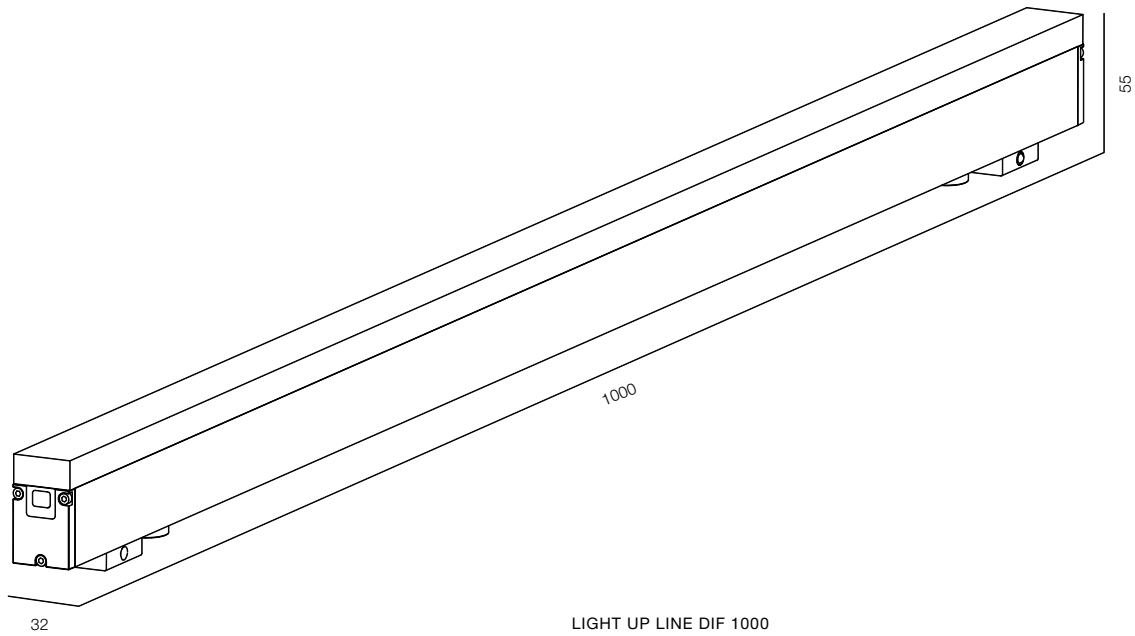

LIGHT UP LINE DIF

POWER - 10W / FLOOD / CCT - 2200K, 2700K / CRI>93 Ra (R9>90) / COMFORT - UGR <19 /
IP67 / 48V (driver included) / CONTROL - NO DIM / WARRANTY - 2 YEARS

FINISHES: PAINT (grey)