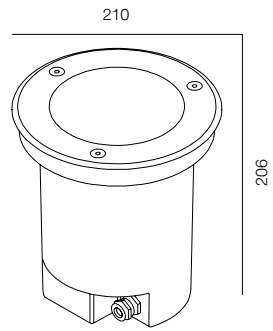

LIGHT UP 220V TURN 18W

LIGHT UP 220V TURN

POWER - 9W, 18W / OPTIC - SUPER SPOT, MEDIUM / CCT - 2200K, 2700K / CRI>93 Ra (R9>90) / COMFORT - UGR <19 / IP67 / 220V (driver included) / CONTROL - NO DIM / WARRANTY - 2 YEARS

FINISHES: STAINLESS STEEL