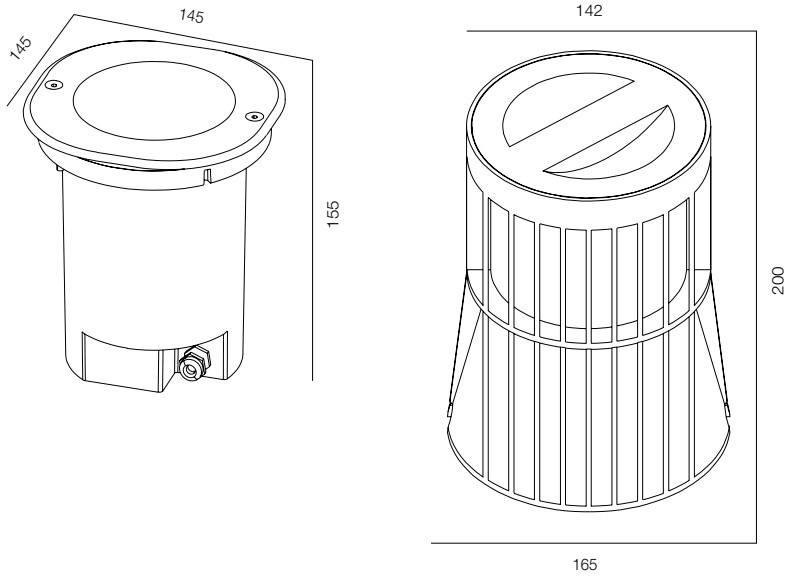

LIGHT UP TURN OVAL 9W

LIGHT UP TURN OVAL

POWER - 9W / OPTIC - SPOT / CCT - 2200K, 2700K / CRI>93 Ra (R9>90) / COMFORT - UGR <19 / IP67 / 220V (driver included) / CONTROL - NO DIM / WARRANTY - 2 YEARS

FINISHES: STAINLESS STEEL