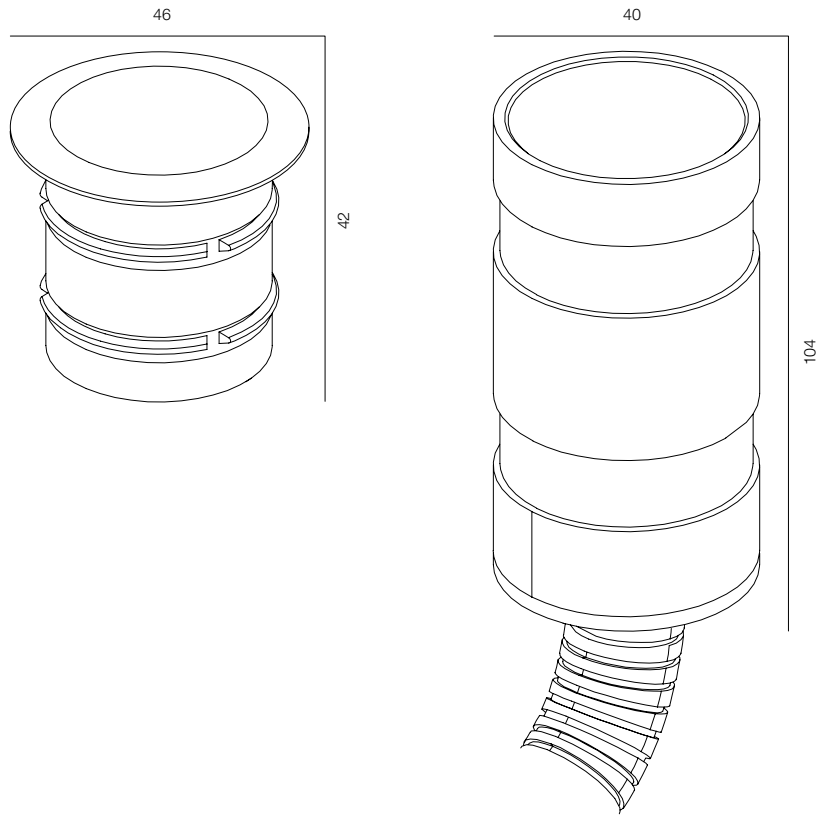

LIGHT UP COIN IP68 3W

LIGHT UP COIN IP68

POWER - 3W / OPTIC - WIDE / CCT - 2200K / CRI>93 Ra (R9>90) / COMFORT - UGR <19 / IP68 / 12V (driver included) / CONTROL - NO DIM / WARRANTY - 2 YEARS

FINISHES: STAINLESS STEEL