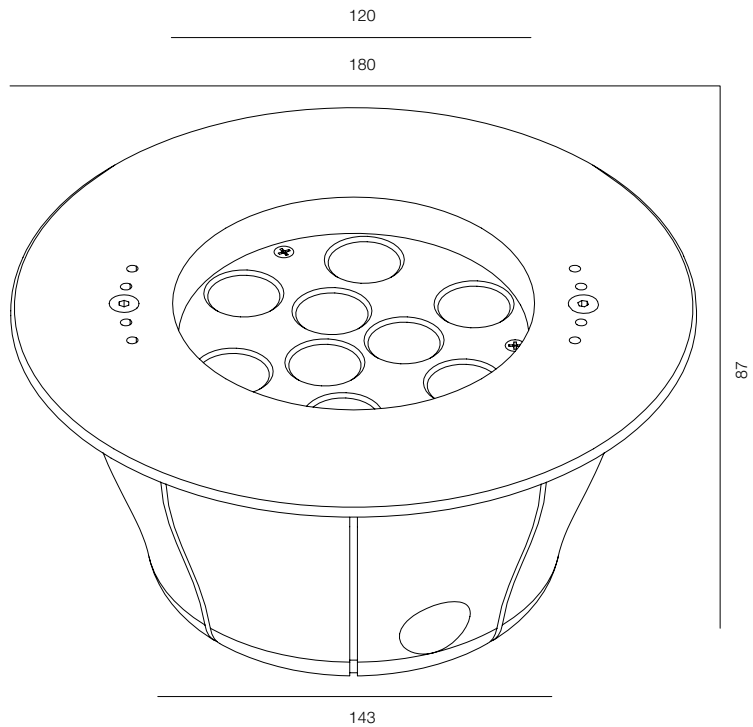

LIGHT UP UNDERWATER IP68 16W

LIGHT UP UNDERWATER IP68

POWER - 16W / OPTIC - SUPER SPOT / CCT - 2200K / CRI>93 Ra (R9>90) / COMFORT - UGR <19 / IP68 / 12V (driver included) / CONTROL - NO DIM / WARRANTY - 2 YEARS

FINISHES: STAINLESS STEEL