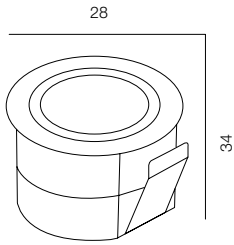

# INDEX

---

LIGHT UP COIL	7	LIGHT UP LINE DIF	39
LIGHT UP COIN	9	LIGHT UP LINE SPOT	41
LIGHT UP 48V	11	LIGHT UP CIRCLE	43
LIGHT UP 220V	13	LIGHT UP SIDE 1 - RAY	45
LIGHT UP 220V TURN	15	LIGHT UP SIDE 2 - RAY	47
LIGHT UP TURN OVAL	17	LIGHT UP COIL IP68	49
LIGHT UP WALLWASHER 48V	19	LIGHT UP COIN IP68	51
LIGHT UP WALLWASHER 220V	21	LIGHT UP FRAME IP68	53
LIGHT UP LOOCH	23	LIGHT UP UNDERWATER IP68	55
LIGHT UP SIDE	25		
LIGHT UP INVISIBLE SOFT 48V	27		
LIGHT UP INVISIBLE SPOT 48V	29		
LIGHT UP INVISIBLE SOFT 220V	31		
LIGHT UP INVISIBLE SPOT 220V	33		
LIGHT UP INVISIBLE SUPER SPOT 220V	35		
LIGHT UP INVISIBLE WALL 220V	37		