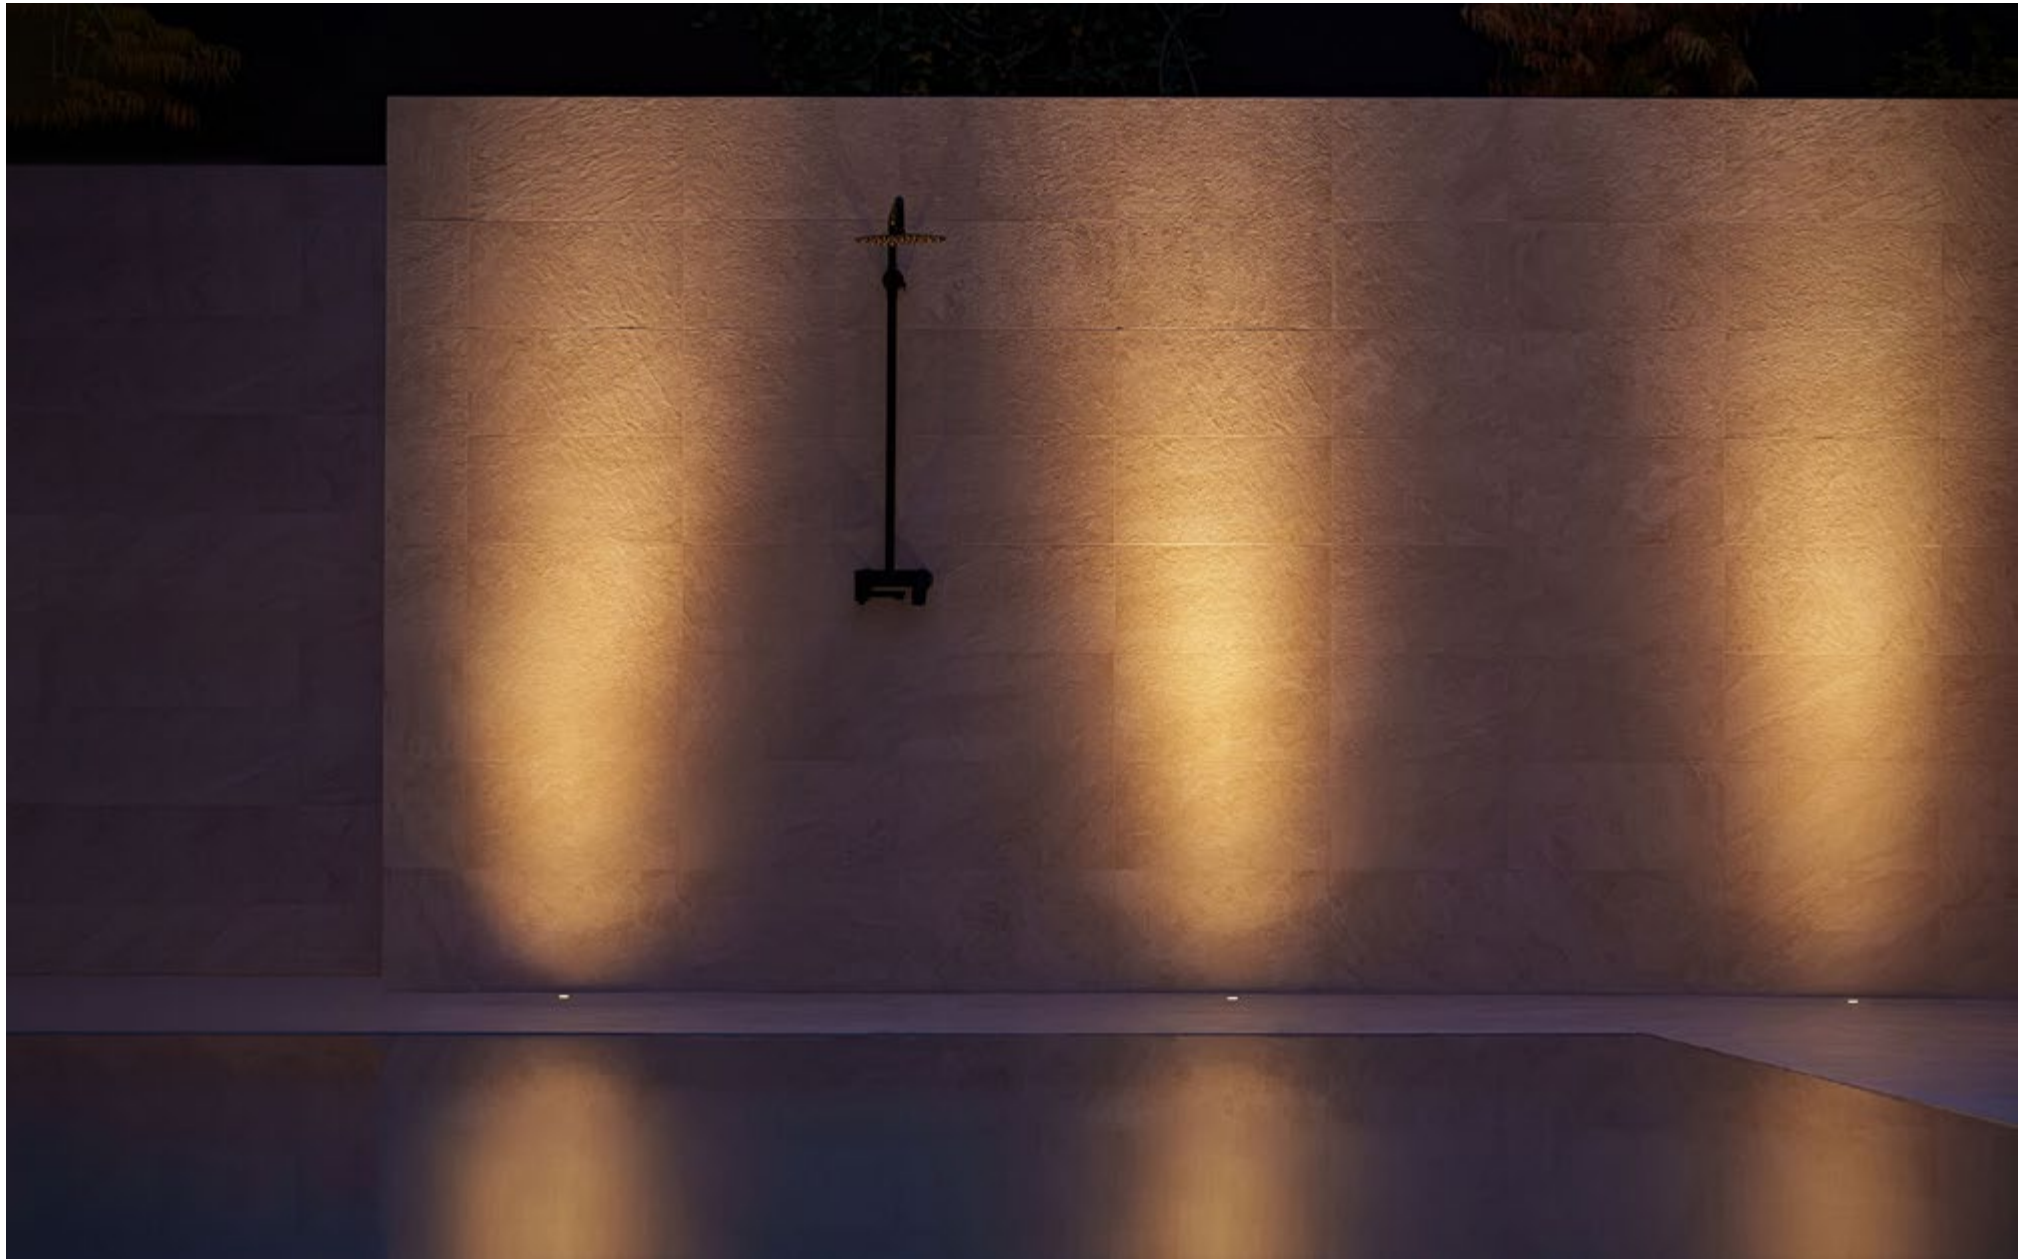

LIGHT UP 48V XS STAINLESS STEEL
Designer MIHAIL SHISHKIN / Townhouse LAZURNY BEREG (Sochi)