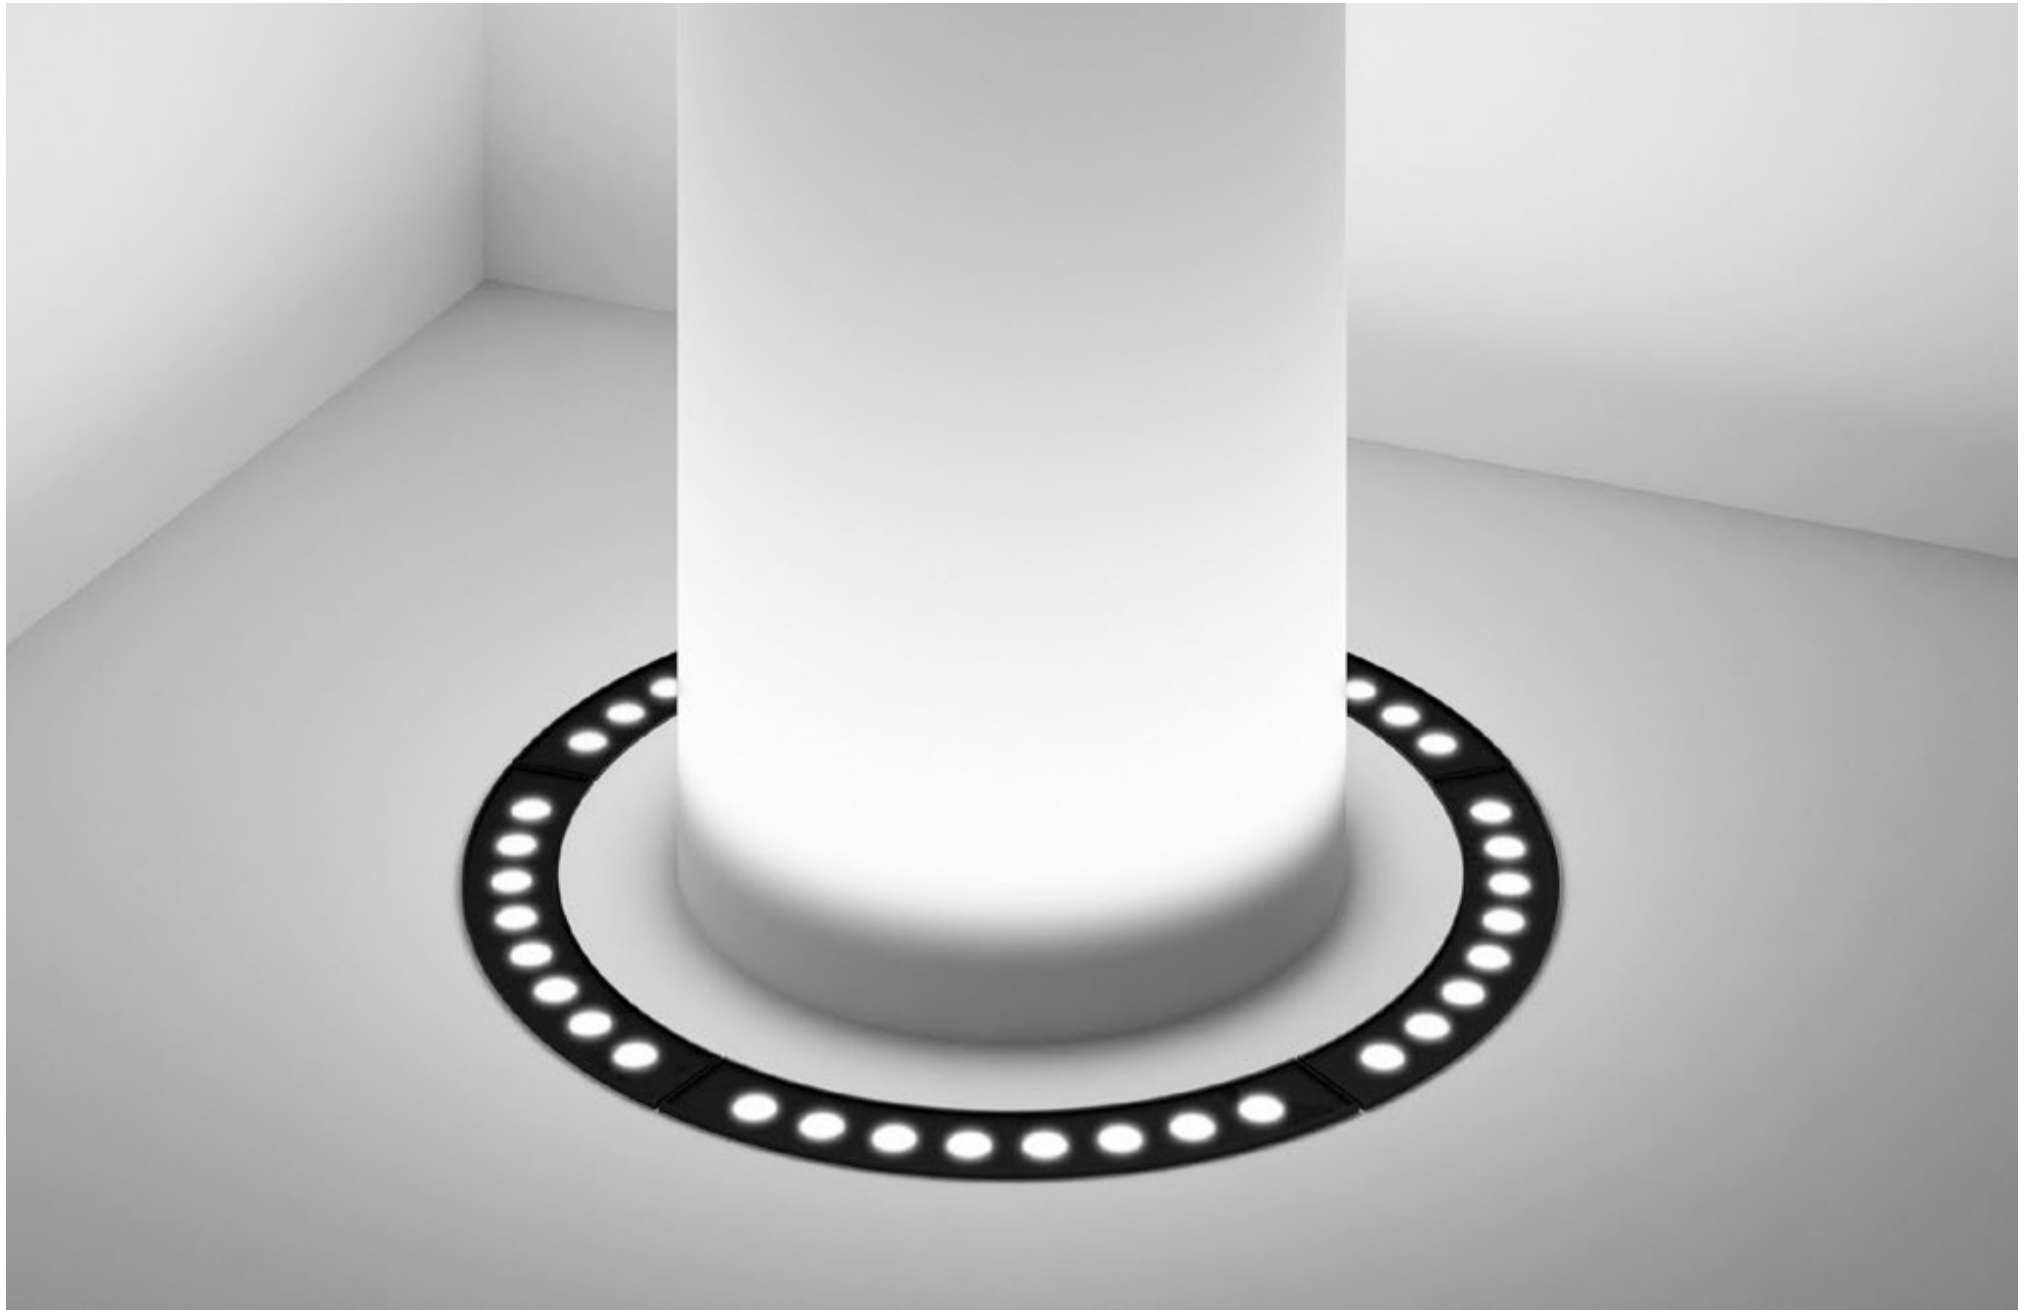

## LIGHT UP LINE SPOT

POWER - 28W / OPTIC - SPOT / CCT - 2700K / CRI>93 Ra (R9>90) / COMFORT - UGR <19 / IP67 / 48V (driver included) / CONTROL - NO DIM / WARRANTY - 2 YEARS

FINISHES: PAINT (grey)

LIGHT UP CIRCLE 18W