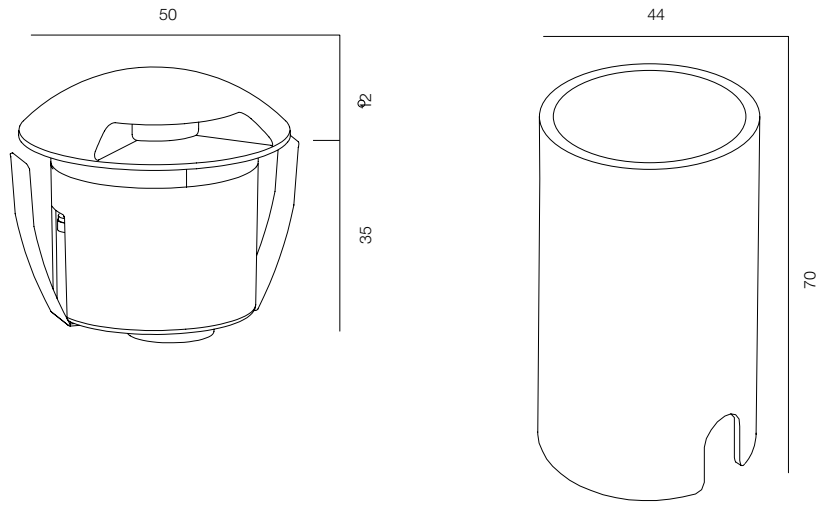

LIGHT UP SIDE S

LIGHT UP SIDE

POWER - 2W / FLOOD / CCT - 2200K / CRI>93 Ra (R9>90) / COMFORT - UGR <19 /
IP67 / 48V (driver included) / CONTROL - NO DIM / WARRANTY - 2 YEARS

FINISHES: STAINLESS STEEL / 100% BRASS (gold, black, pink)