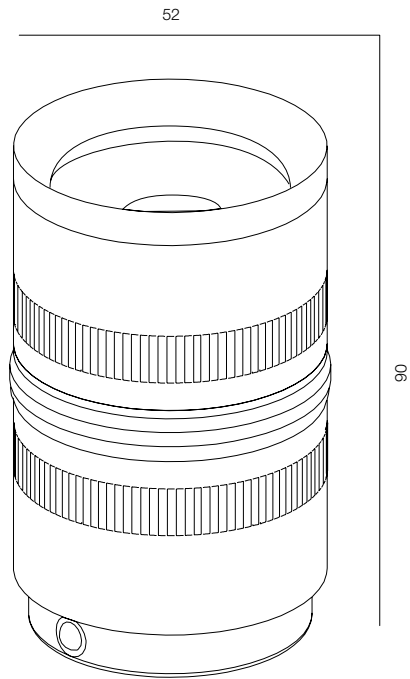

LIGHT UP M52 INVISIBLE SPOT 220V

LIGHT UP INVISIBLE SPOT 220V

POWER - 4W / OPTIC - MEDIUM / CCT - 2200K, 2700K / CRI>93 Ra (R9>90) / COMFORT - UGR <19 /
IP67 / 220V (driver included) / CONTROL - NO DIM / WARRANTY - 2 YEARS

FINISHES: PAINT (grey)