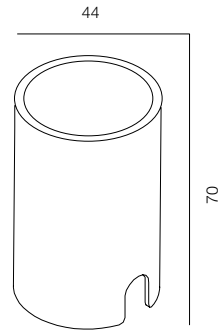

# INDEX

---

LIGHT UP COIL	7	LIGHT UP LINE DIF	39
LIGHT UP COIN	9	LIGHT UP LINE SPOT	41
LIGHT UP 48V	11	LIGHT UP CIRCLE	43
LIGHT UP 220V	13	LIGHT UP SIDE 1 - RAY	45
LIGHT UP 220V TURN	15	LIGHT UP SIDE 2 - RAY	47
LIGHT UP TURN OVAL	17	LIGHT UP COIL IP68	49
LIGHT UP WALLWASHER 48V	19	LIGHT UP COIN IP68	51
LIGHT UP WALLWASHER 220V	21	LIGHT UP FRAME IP68	53
LIGHT UP LOOCH	23	LIGHT UP UNDERWATER IP68	55
LIGHT UP SIDE	25		
LIGHT UP INVISIBLE SOFT 48V	27		
LIGHT UP INVISIBLE SPOT 48V	29		
LIGHT UP INVISIBLE SOFT 220V	31		
LIGHT UP INVISIBLE SPOT 220V	33		
LIGHT UP INVISIBLE SUPER SPOT 220V	35		
LIGHT UP INVISIBLE WALL 220V	37		

LIGHT UP COIL XS

LIGHT UP COIL S

LIGHT UP COIL M