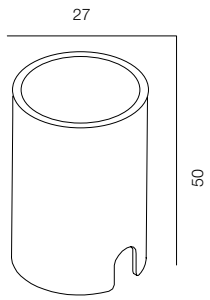

LIGHT UP COIN XS