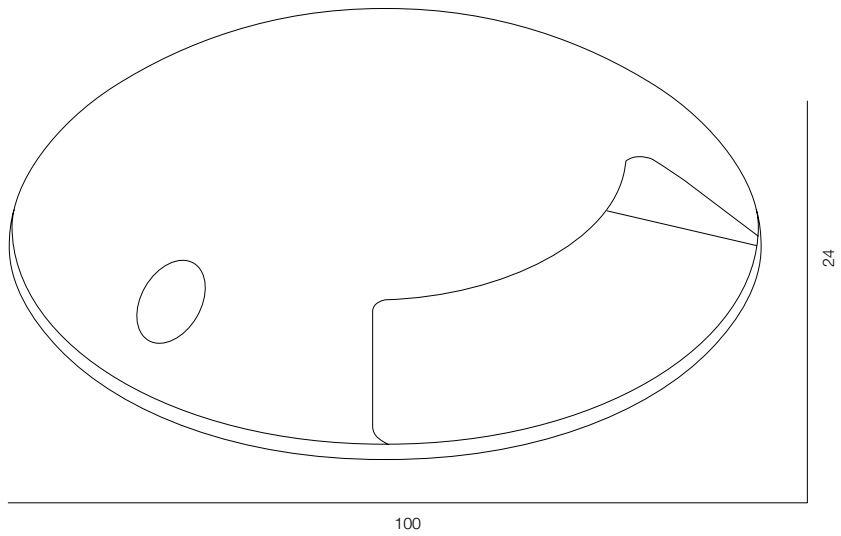

LIGHT UP SIDE 1 - RAY 48V

LIGHT UP SIDE 1 - RAY

POWER - 2W / FLOOD / CCT - 2200K / CRI>93 Ra (R9>90) / COMFORT - UGR <19 /
IP67 / 48V (driver included) / CONTROL - NO DIM / WARRANTY - 2 YEARS

FINISHES: STAINLESS STEEL