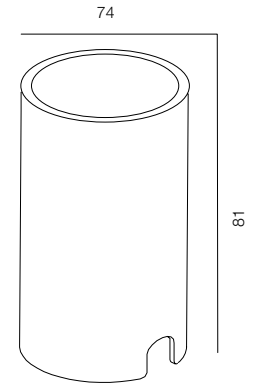

# INDEX

---

LIGHT UP COIL	7	LIGHT UP LINE DIF	39
LIGHT UP COIN	9	LIGHT UP LINE SPOT	41
LIGHT UP 48V	11	LIGHT UP CIRCLE	43
LIGHT UP 220V	13	LIGHT UP SIDE 1 - RAY	45
LIGHT UP 220V TURN	15	LIGHT UP SIDE 2 - RAY	47
LIGHT UP TURN OVAL	17	LIGHT UP COIL IP68	49
LIGHT UP WALLWASHER 48V	19	LIGHT UP COIN IP68	51
LIGHT UP WALLWASHER 220V	21	LIGHT UP FRAME IP68	53
LIGHT UP LOOCH	23	LIGHT UP UNDERWATER IP68	55
LIGHT UP SIDE	25		
LIGHT UP INVISIBLE SOFT 48V	27		
LIGHT UP INVISIBLE SPOT 48V	29		
LIGHT UP INVISIBLE SOFT 220V	31		
LIGHT UP INVISIBLE SPOT 220V	33		
LIGHT UP INVISIBLE SUPER SPOT 220V	35		
LIGHT UP INVISIBLE WALL 220V	37		

LIGHT UP COIL XS

LIGHT UP COIL S

LIGHT UP COIL M