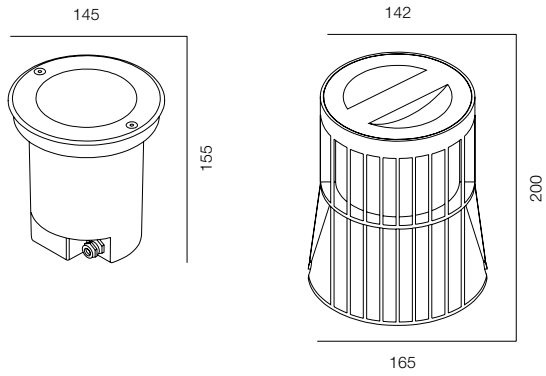

LIGHT UP WALL 220V 14W