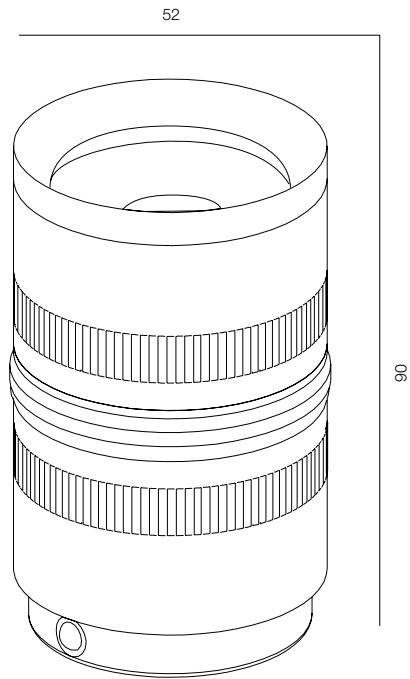

LIGHT UP M52 INVISIBLE SUPER SPOT 220V

LIGHT UP INVISIBLE SUPER SPOT 220V

POWER - 2W / OPTIC - SUPER SPOT / CCT - 2700K / CRI>93 Ra (R9>90) / COMFORT - UGR <19 / IP67 / 220V (driver included) / CONTROL - NO DIM / WARRANTY - 2 YEARS

FINISHES: PAINT (grey)