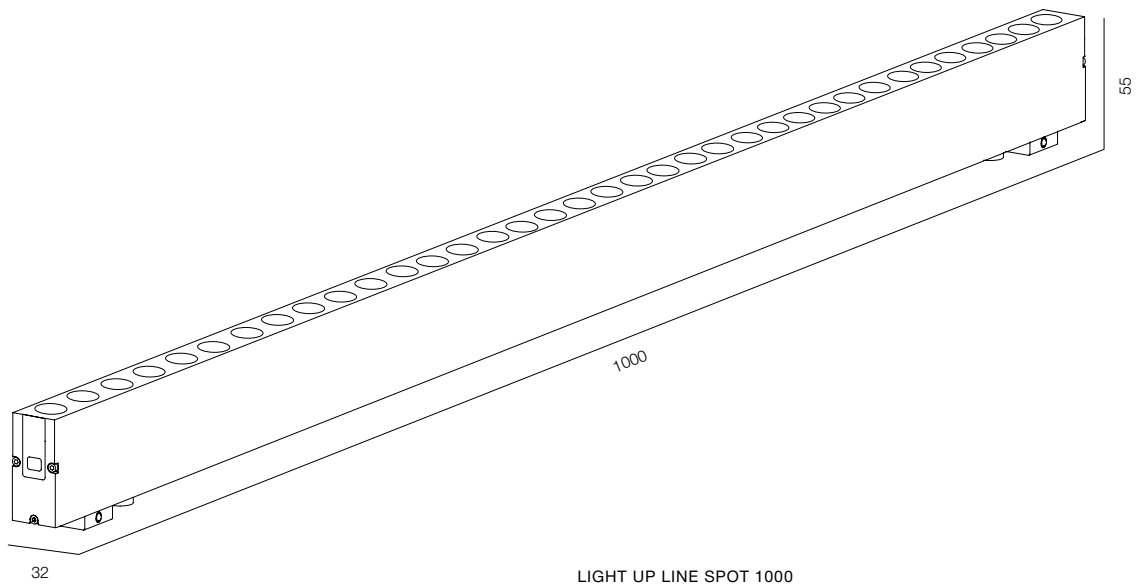

LIGHT UP LINE SPOT 1000

LIGHT UP LINE SPOT

POWER - 28W / OPTIC - SPOT / CCT - 2700K / CRI>93 Ra (R9>90) / COMFORT - UGR <19 / IP67 / 48V (driver included) / CONTROL - NO DIM / WARRANTY - 2 YEARS

FINISHES: PAINT (grey)