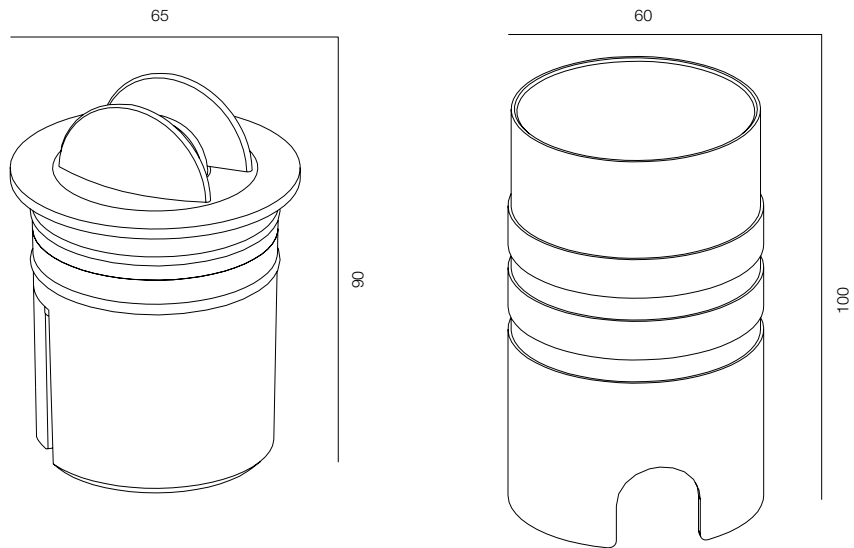

LIGHT UP LOOCH 4W

LIGHT UP LOOCH

POWER - 4W / FLOOD / CCT - 2700K / CRI>93 Ra (R9>90) / COMFORT - UGR <19 /
IP67 / 220V (driver included) / CONTROL - NO DIM / WARRANTY - 2 YEARS

FINISHES: PAINT (grey)