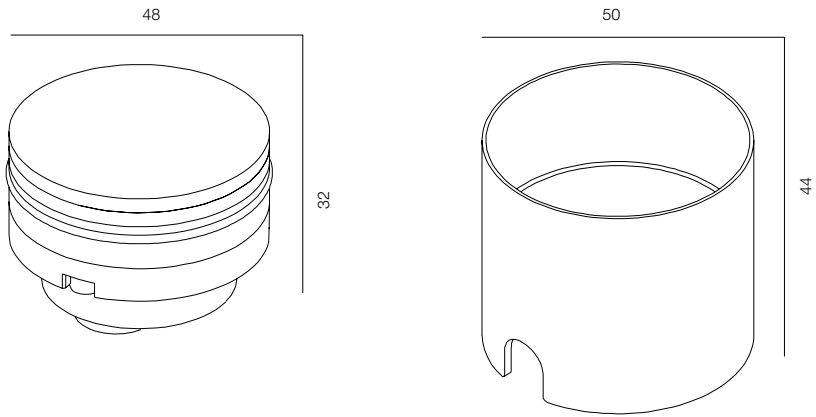

LIGHT UP M52 NVISIBLE SPOT 48V 2W

LIGHT UP INVISIBLE SPOT 48V

POWER - 2W / OPTIC - SPOT / CCT - 2200K / CRI>93 Ra (R9>90) / COMFORT - UGR <19 / IP67 / 48V (driver included) / CONTROL - NO DIM / WARRANTY - 2 YEARS

FINISHES: PAINT (grey)