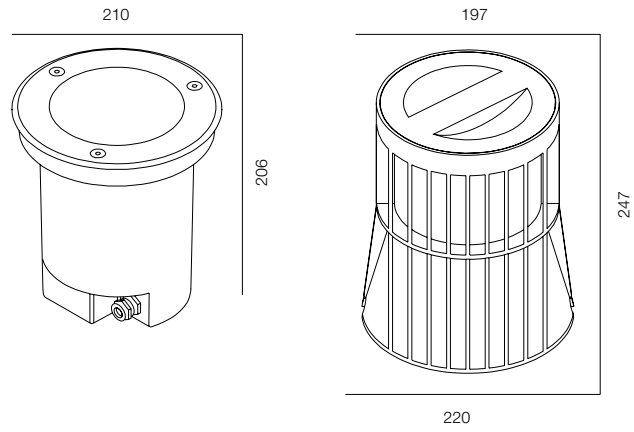

LIGHT UP WALL 220V 26W

LIGHT UP WALLWASHER 220V

POWER - 14W, 26W / OPTIC - WIDE / CCT - 2700K / CRI>93 Ra (R9>90) / COMFORT - UGR <19 /
IP67 / 220V (driver included) / CONTROL - NO DIM / WARRANTY - 2 YEARS

FINISHES: STAINLESS STEEL