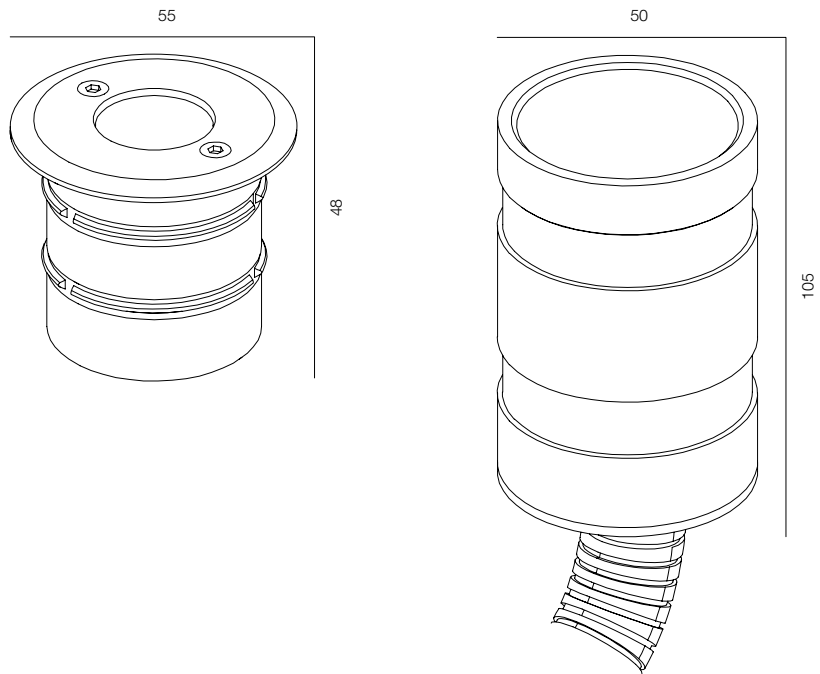

LIGHT UP FRAME IP68 3W

LIGHT UP FRAME IP68

POWER - 3W / OPTIC - WIDE / CCT - 2200K / CRI>93 Ra (R9>90) / COMFORT - UGR <19 / IP68 / 12V (driver included) / CONTROL - NO DIM / WARRANTY - 2 YEARS

FINISHES: STAINLESS STEEL