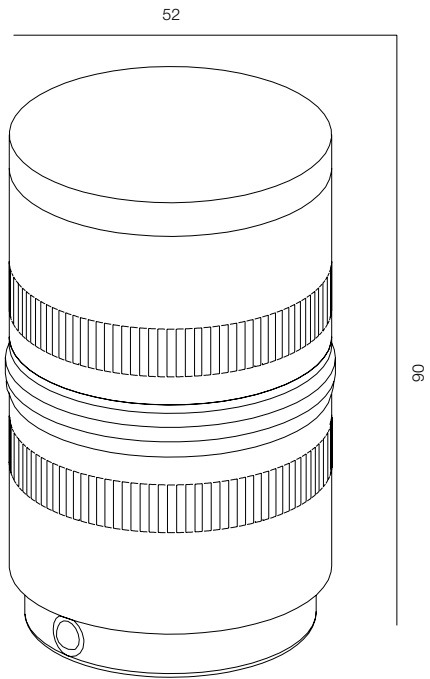

LIGHT UP M52 INVISIBLE SOFT 220V

LIGHT UP INVISIBLE SOFT 220V

POWER - 2W / FLOOD / CCT - 2200K, 2700K / CRI>93 Ra (R9>90) / COMFORT - UGR <19 / IP67 / 220V (driver included) / CONTROL - NO DIM / WARRANTY - 2 YEARS

FINISHES: STAINLESS STEEL