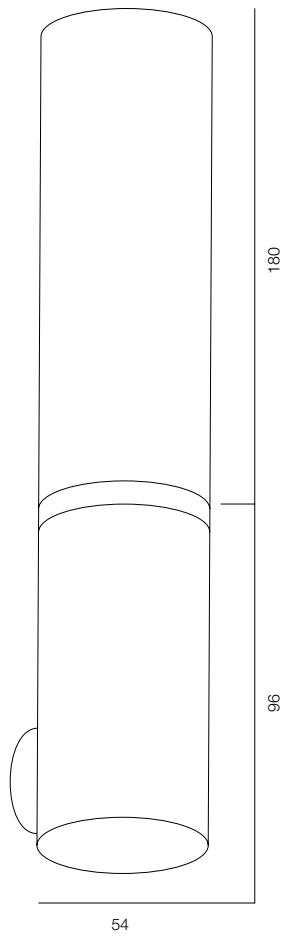

FACADE SPEECH SOFT 54

FACADE SPEECH SOFT

POWER - 6W / FLOOD / CCT - 2700K / CRI>93 Ra (R9>90) / COMFORT - UGR <19 /
IP65 / 220V (driver included) / CONTROL - NO DIM / WARRANTY - 2 YEARS

FINISHES: PAINT (grey)