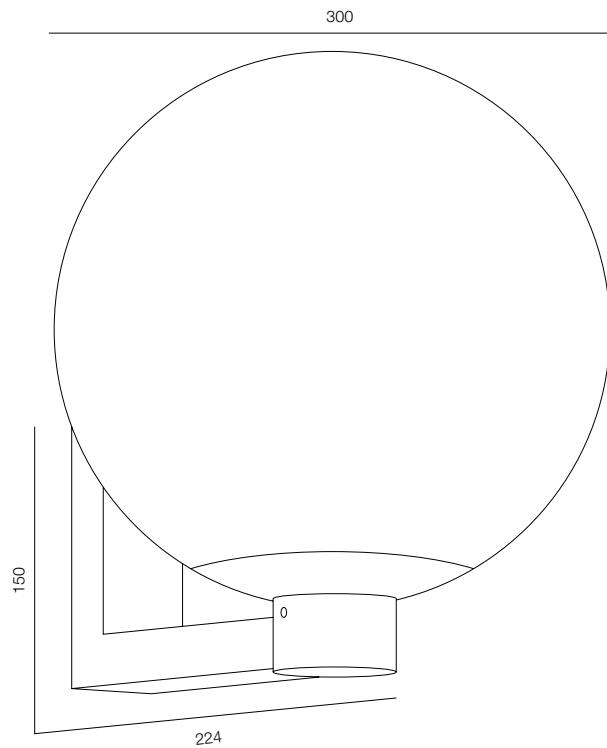

FACADE PLUTO 300

FACADE PLUTO

POWER - 8W / FLOOD / CCT - 2200K / CRI>93 Ra (R9>90) / COMFORT - UGR <19 /
IP65 / 220V (driver included) / CONTROL - DIM DALI / WARRANTY - 2 YEARS

FINISHES: PAINT (grey)