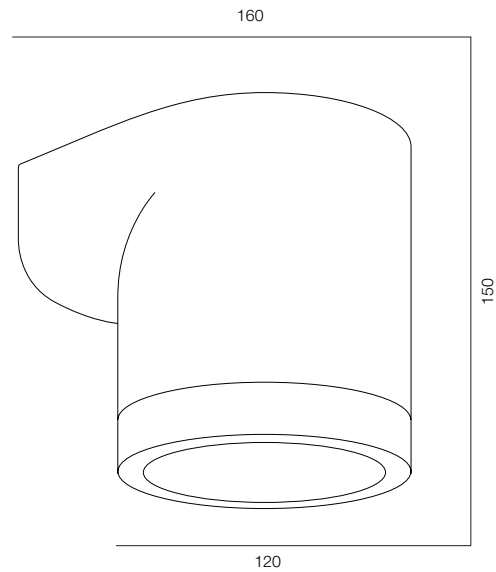

FACADE BARREL 120

FACADE BARREL

POWER - 6W, 10W, 12W, 18W / OPTIC - SPOT / CCT - 2200K / CRI>93 Ra (R9>90) / COMFORT - UGR <19 / IP65 / 220V (driver included) / CONTROL - DIM 220, DIM DALI / WARRANTY - 2 YEARS

FINISHES: PAINT (white, grey, black) / 100% BRASS (gold, black)