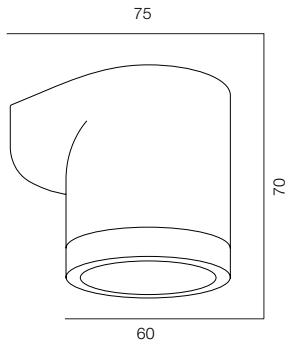

FACADE BARREL 60