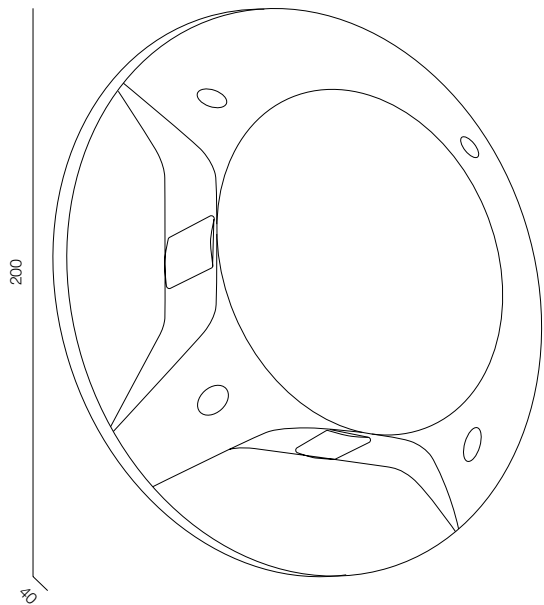

FACADE PLATE 180 4W