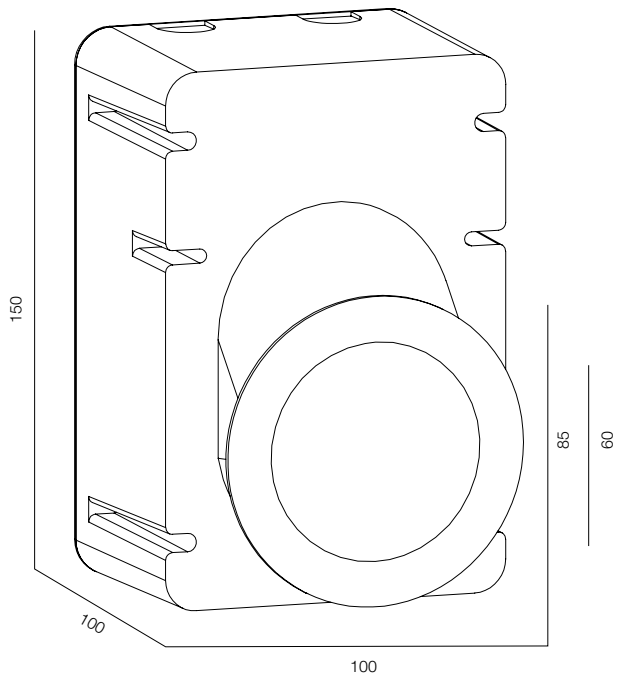

STEP LIGHT O 2W

STEP LIGHT O

POWER - 2W / OPTIC - MEDIUM / CCT - 2700K / CRI>93 Ra (R9>90) / COMFORT - UGR <19 /
IP65 / 220V (driver included) / CONTROL - NO DIM / WARRANTY - 2 YEARS

FINISHES: PAINT (grey)