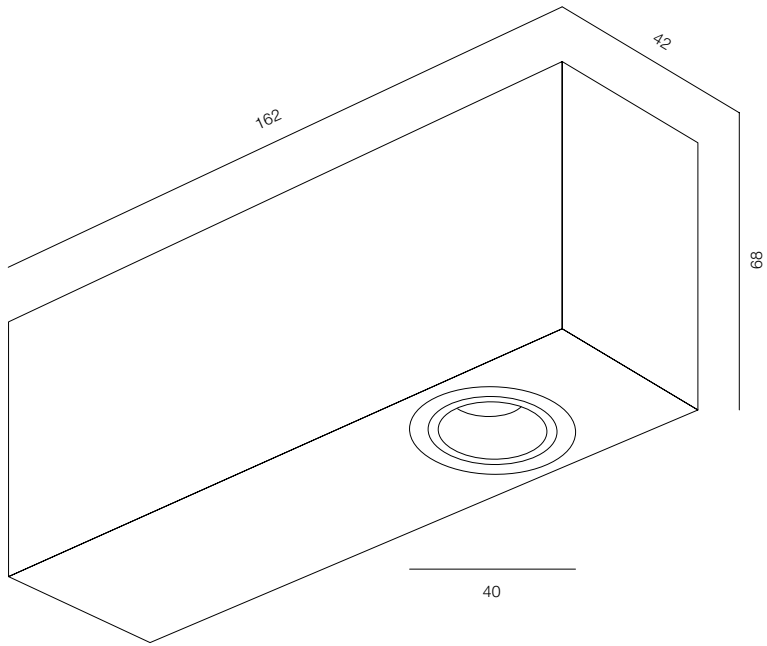

FACADE LOFT 2W

FACADE LOFT

POWER - 2W / OPTIC - MEDIUM / CCT - 2200K / CRI>93 Ra (R9>90) / COMFORT - UGR <19 /
IP65 / 220V (driver included) / CONTROL - DIM DALI / WARRANTY - 2 YEARS

FINISHES: PAINT (grey)