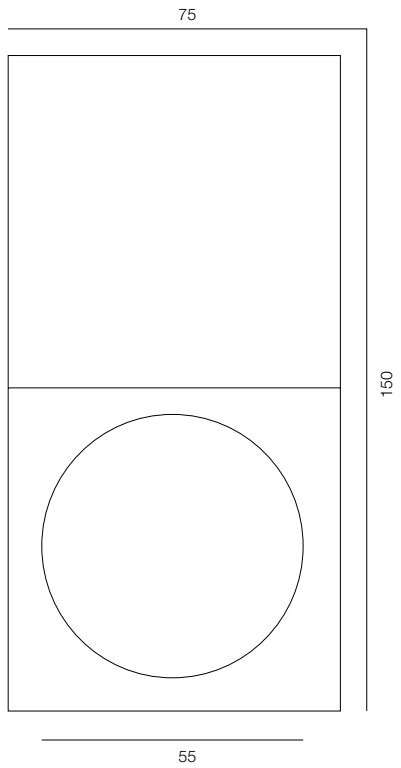

STEP LIGHT PORT 3W

STEP LIGHT PORT

POWER - 3W / OPTIC - MEDIUM / CCT - 2200K / CRI>93 Ra (R9>90) / COMFORT - UGR <19 / IP65 / 220V (driver included) / CONTROL - NO DIM / WARRANTY - 2 YEARS

FINISHES: PAINT (grey)