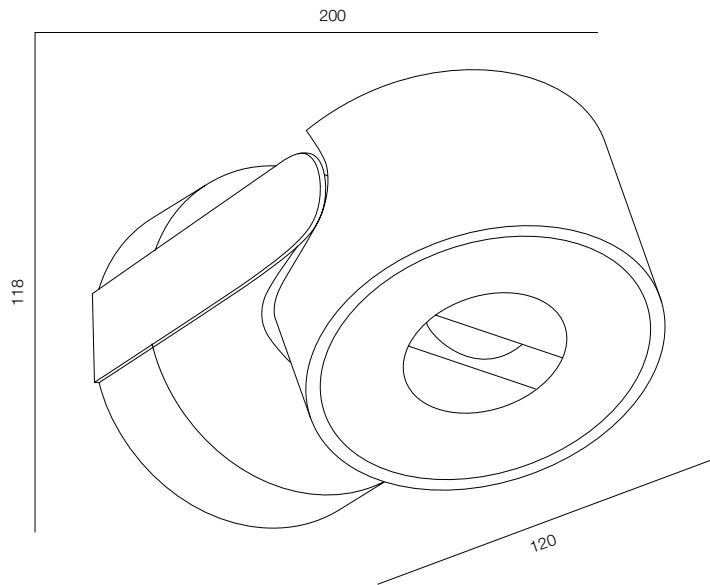

FACADE OKKO LOOCH 120

FACADE OKKO LOOCH

POWER - 8W / FLOOD / CCT - 2700K / CRI>93 Ra (R9>90) / COMFORT - UGR <19 /
IP65 / 220V (driver included) / CONTROL - NO DIM / WARRANTY - 2 YEARS

FINISHES: PAINT (grey)