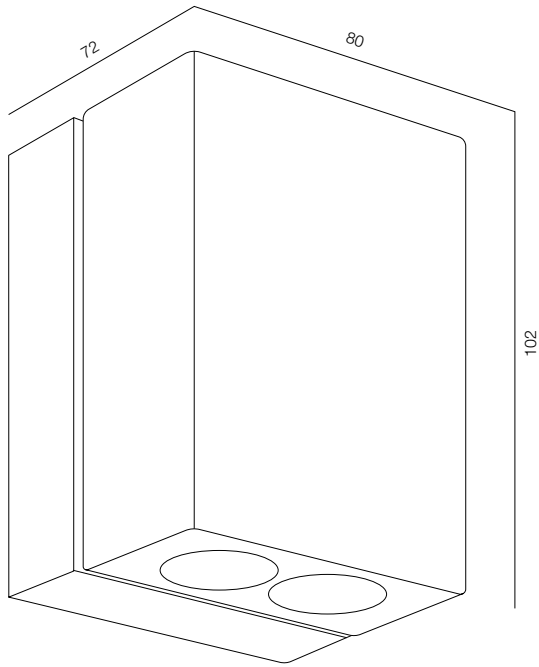

FACADE LHUB TURN 8W

FACADE LHUB TURN

POWER - 4W / OPTIC - WIDE / CCT - 2200K / CRI>93 Ra (R9>90) / COMFORT - UGR <19 /
IP65 / 220V (driver included) / CONTROL - NO DALI / WARRANTY - 2 YEARS

FINISHES: PAINT (white, grey)