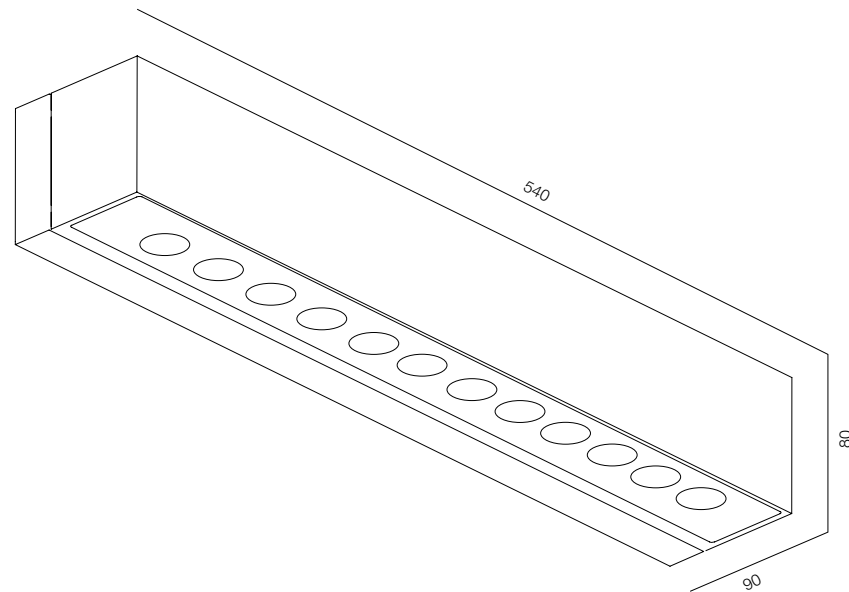

FACADE LINE FIX SPOT UNO 540

FCD LINE FIX SPOT UNO

POWER - 4W, 13W / OPTIC - SUPER SPOT / CCT - 2200K / CRI>93 Ra (R9>90) / COMFORT - UGR <19 /
IP65 / 220V (driver included) / CONTROL - NO DIM, DIM DALI / WARRANTY - 2 YEARS

FINISHES: PAINT (grey)