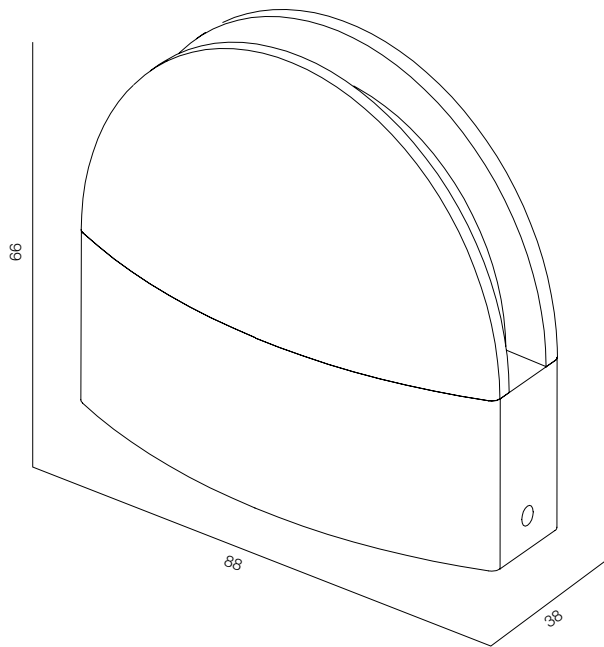

FACADE LOOCH SLIM SQR 6W

FACADE LOOCH SLIM RND

POWER - 6W / OPTIC - LOOCH / CCT - 2700K / CRI>93 Ra (R9>90) / COMFORT - UGR <19 / IP65 / 220V (driver included) / CONTROL - NO DIM / WARRANTY - 2 YEARS

FINISHES: PAINT (grey) / 100% BRASS (gold)