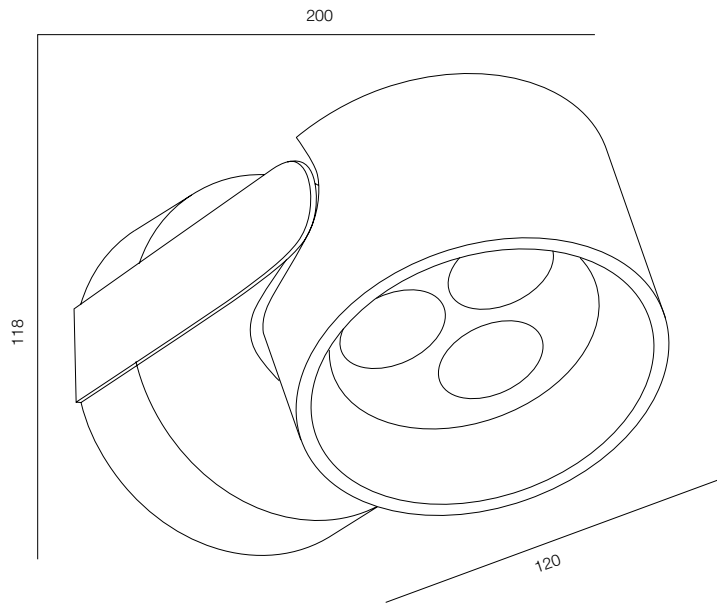

FACADE OKKO SUPER SPOT RGBW 120

FACADE OKKO SUPER SPOT RGBW

POWER - 13W / OPTIC - SUPER SPOT / CCT - RGBW / CRI>93 Ra (R9>90) / COMFORT - UGR <19 / IP65 / 48V (driver included) / CONTROL - DIM DALI / WARRANTY - 2 YEARS

FINISHES: PAINT (grey)