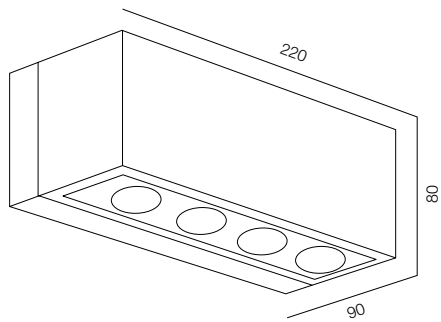

FACADE LINE FIX SPOT DUO 220