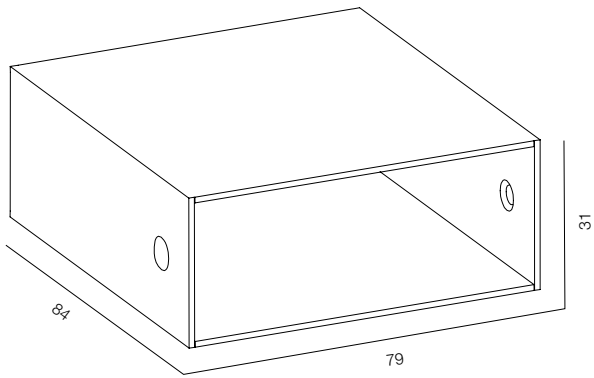

STEP LIGHT SLIT 3W

STEP LIGHT SLIT

POWER - 3W, 6W / FLOOD / CCT - 2200K / CRI>93 Ra (R9>90) / COMFORT - UGR <19 /
IP65 / 220V (driver included) / CONTROL - NO DIM / WARRANTY - 2 YEARS

FINISHES: PAINT (grey)