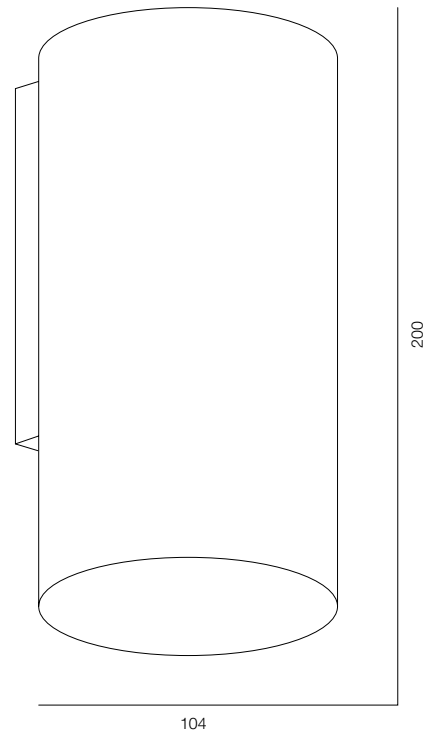

COVER LHUB ONE R2010

FACADE LHUB ONE RND

POWER - 2W, 5W / OPTIC - SUPER SPOT, MEDIUM / CCT - 2200K / CRI > 93 Ra (R9 > 90) / COMFORT - UGR < 19 / IP65 / 220V (driver included) / CONTROL - DIM DALI / WARRANTY - 2 YEARS

FINISHES: PAINT (grey)