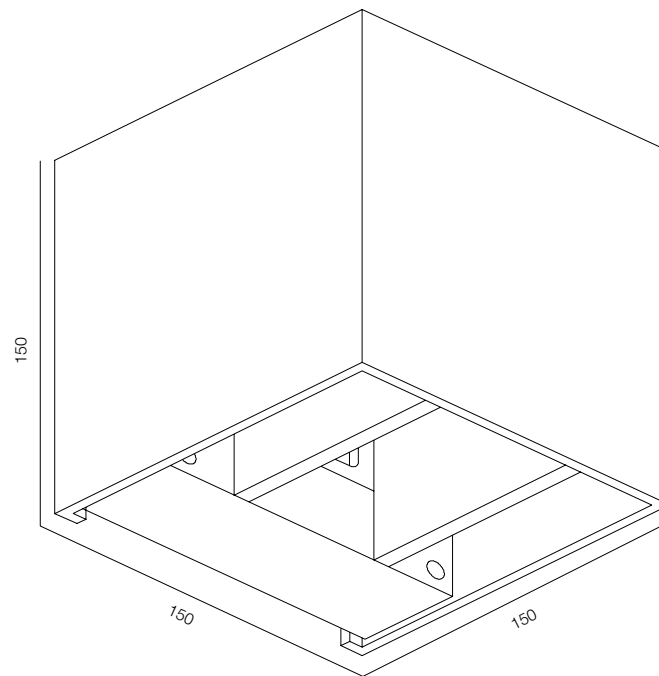

FACADE KRAFT 1515

FACADE KRAFT

POWER - 6W, 12W / OPTIC - ASYMMETRIC / CCT - 2200K / CRI>93 Ra (R9>90) / COMFORT - UGR <19 /
IP54 / 220V (driver included) / CONTROL - NO DIM / WARRANTY - 2 YEARS

FINISHES: PAINT (white, grey)