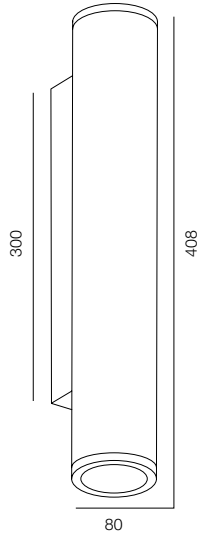

FACADE DRUM 400