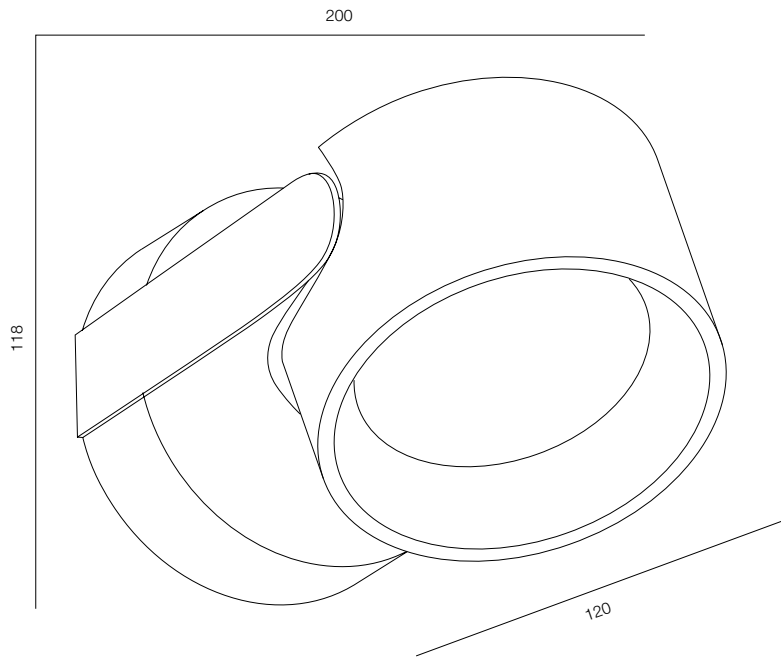

FACADE OKKO 120

FACADE OKKO

POWER - 18W / OPTIC - WIDE / CCT - 2700K / CRI>93 Ra (R9>90) / COMFORT - UGR <19 /
IP65 / 220V (driver included) / CONTROL - DIM DALI / WARRANTY - 2 YEARS

FINISHES: PAINT (grey)