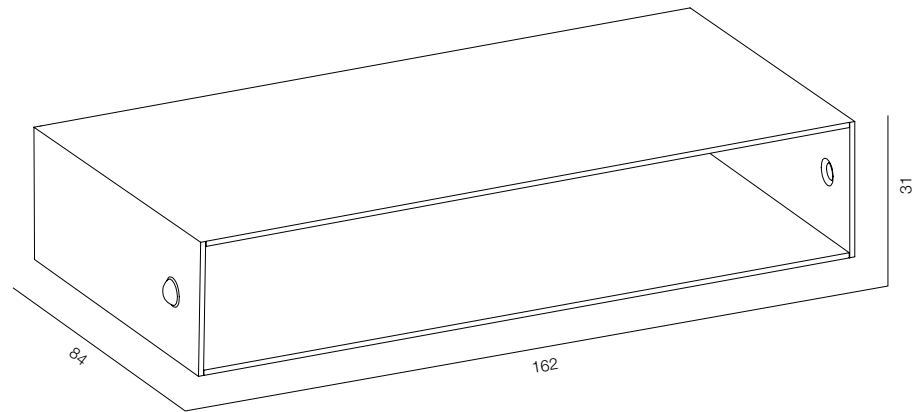

STEP LIGHT SLIT 6W

STEP LIGHT SLIT

POWER - 3W, 6W / FLOOD / CCT - 2200K / CRI>93 Ra (R9>90) / COMFORT - UGR <19 /
IP65 / 220V (driver included) / CONTROL - NO DIM / WARRANTY - 2 YEARS

FINISHES: PAINT (grey)