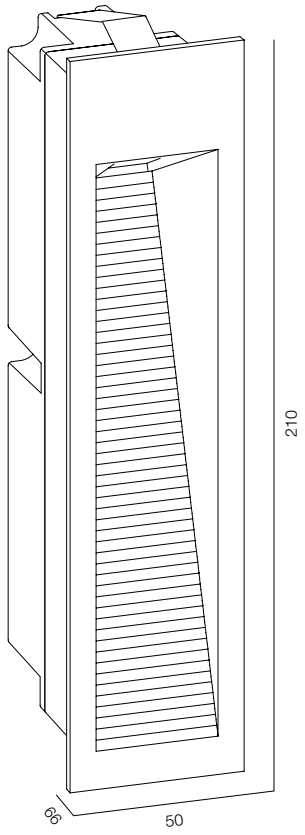

STEP LIGHT TARS 4W

STEP LIGHT TARS

POWER - 4W / OPTIC - MEDIUM / CCT - 2700K / CRI>93 Ra (R9>90) / COMFORT - UGR <19 /
IP65 / 220V (driver included) / CONTROL - NO DIM / WARRANTY - 2 YEARS

FINISHES: PAINT (grey)