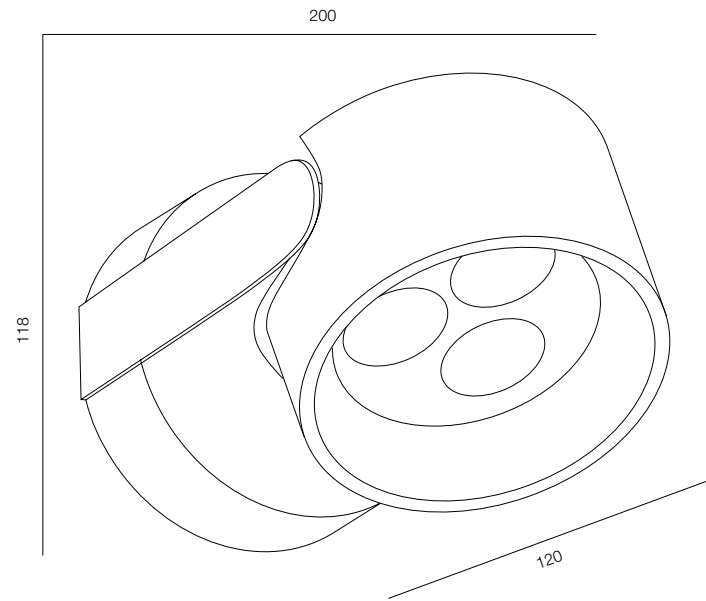

## FACADE OKKO

POWER - 18W / OPTIC - WIDE / CCT - 2700K / CRI>93 Ra (R9>90) / COMFORT - UGR <19 /  
IP65 / 220V (driver included) / CONTROL - DIM DALI / WARRANTY - 2 YEARS

FINISHES: PAINT (grey)

FACADE OKKO SUPER SPOT 6W