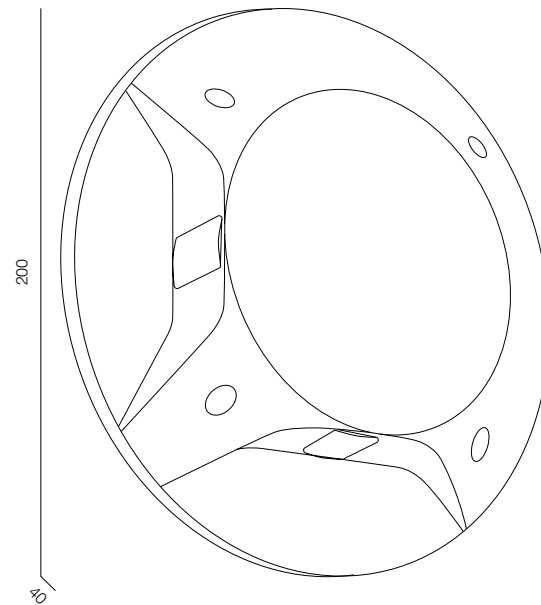

FACADE PLATE 360 9W

FACADE PLATE SUPER SPOT 12W