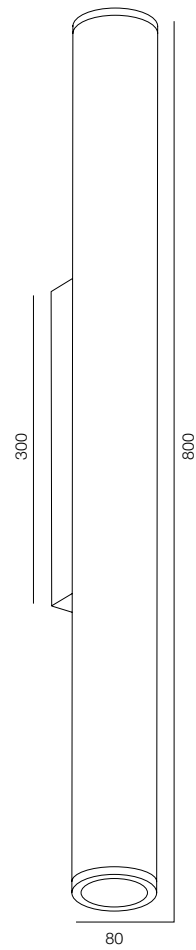

FACADE DRUM 800

FACADE DRUM 80

POWER - 9W, 18W, 36W / OPTIC - SPOT / CCT - 2200K, 2700K / CRI>93 Ra (R9>90) / COMFORT - UGR <19 / IP65 / 220V (driver included) / CONTROL - DIM DALI / WARRANTY - 2 YEARS

FINISHES: PAINT (grey)