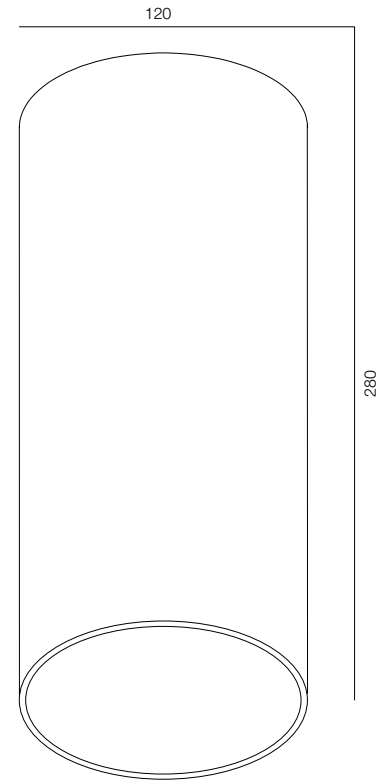

COVER PRISMA TWO R2812

FACADE PRISMA TWO R

POWER - 6W / OPTIC - WIDE / CCT - 2200K / CRI>93 Ra (R9>90) / COMFORT - UGR <19 /
IP65 / 220V (driver included) / CONTROL - NO DIM / WARRANTY - 2 YEARS

FINISHES: PAINT (white, grey)