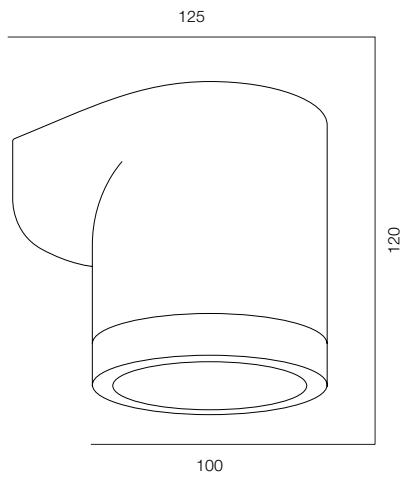

FACADE BARREL 100