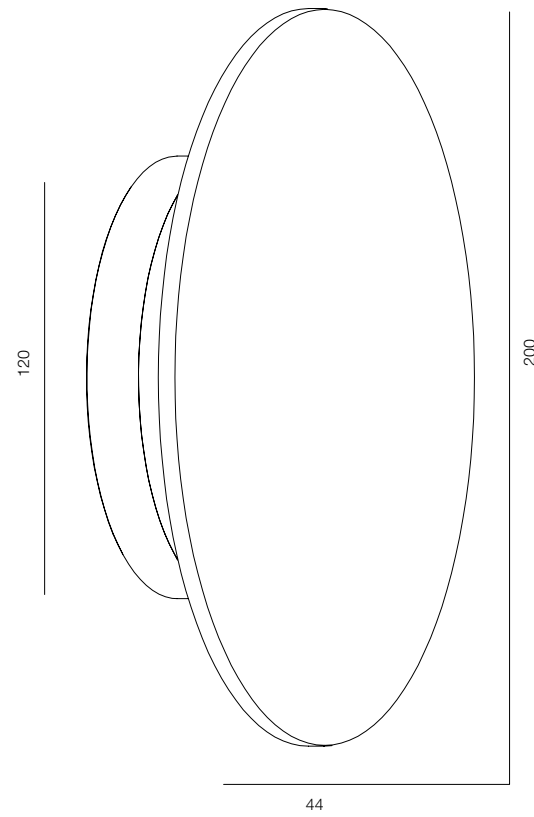

FACADE ECLIPSE 200

FACADE ECLIPSE

POWER - 6W, 12W / FLOOD / CCT - 2700K / CRI>93 Ra (R9>90) / COMFORT - UGR <19 /
IP65 / 220V (driver included) / CONTROL - NO DIM / WARRANTY - 2 YEARS

FINISHES: PAINT (grey)