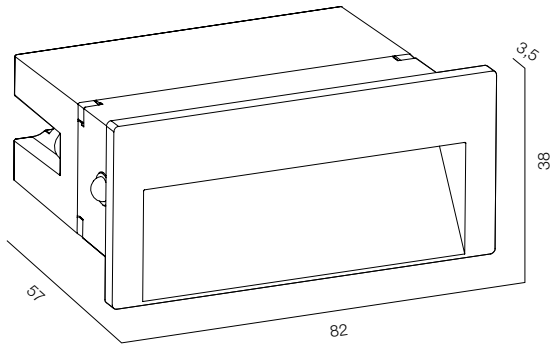

STEP LIGHT SLIT 3W

STEP LIGHT SLIT 6W

STEP LIGHT SLIT

POWER - 3W, 6W / FLOOD / CCT - 2200K / CRI>93 Ra (R9>90) / COMFORT - UGR <19 /
IP65 / 220V (driver included) / CONTROL - NO DIM / WARRANTY - 2 YEARS

FINISHES: PAINT (grey)