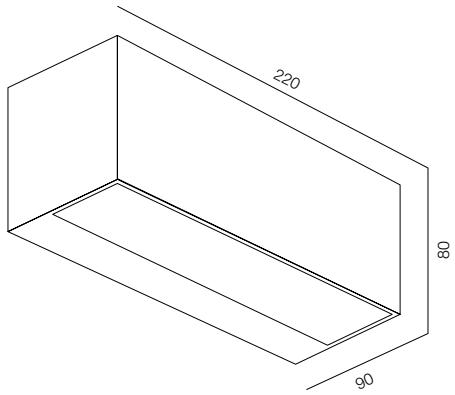

FACADE LINE FIX SOFT UNO 220