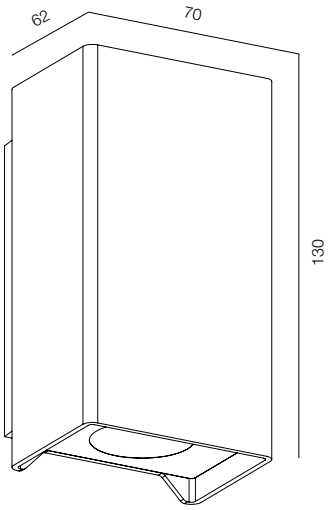

FACADE LHUB TWO 4-8W