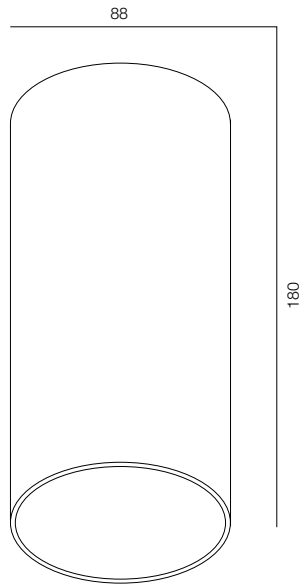

COVER PRISMA TWO R1888