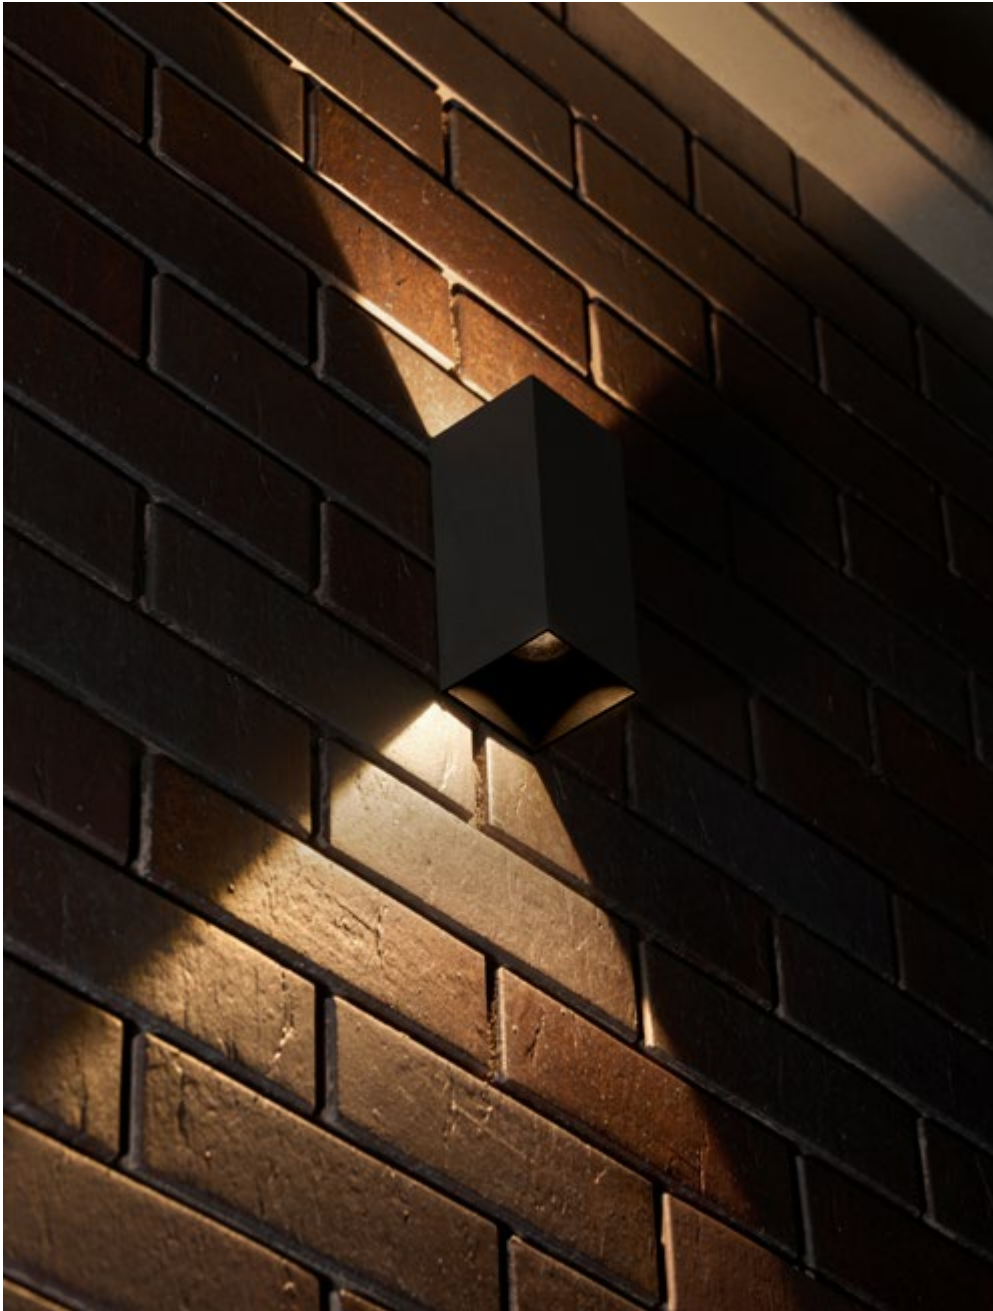

FACADE LHUB TWO SQR PAINT GRAY

Country house RENAISSANCE PARK