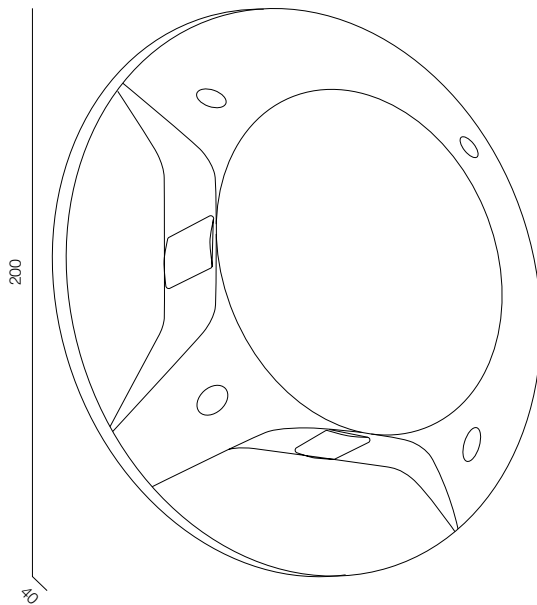

FACADE PLATE 360 9W

FACADE PLATE SUPER SPOT 12W