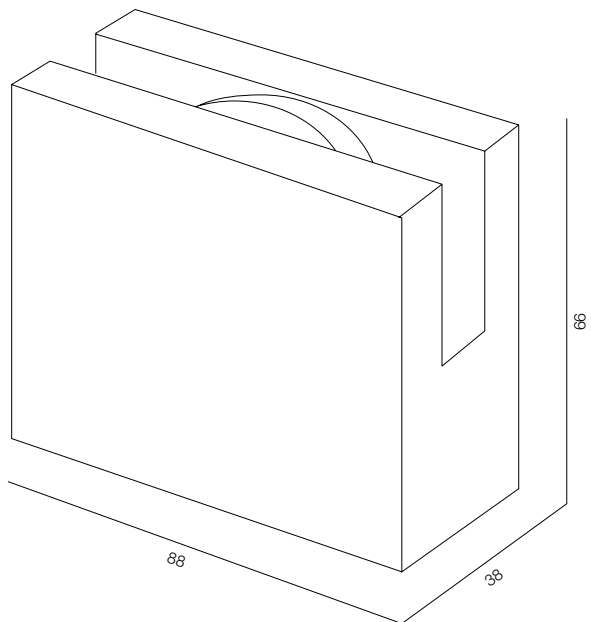

FACADE LOOCH SLIM SQR 6W

FACADE LOOCH SLIM SQR

POWER - 6W / OPTIC - LOOCH / CCT - 2700K / CRI>93 Ra (R9>90) / COMFORT - UGR <19 /
IP65 / 220V (driver included) / CONTROL - NO DIM / WARRANTY - 2 YEARS

FINISHES: PAINT (grey) / 100% BRASS (gold)