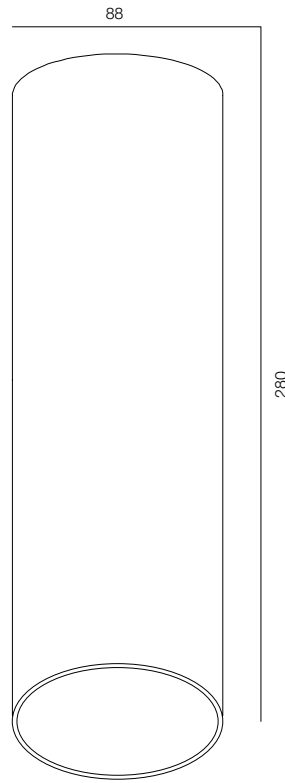

COVER PRISMA TWO R2888