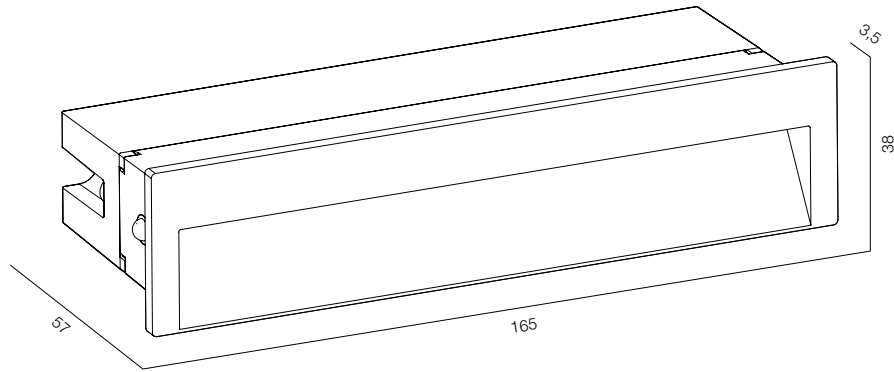

STEP LIGHT SLIT 3W

STEP LIGHT SLIT 6W

STEP LIGHT SLIT

POWER - 3W, 6W / FLOOD / CCT - 2200K / CRI>93 Ra (R9>90) / COMFORT - UGR <19 /
IP65 / 220V (driver included) / CONTROL - NO DIM / WARRANTY - 2 YEARS

FINISHES: PAINT (grey)