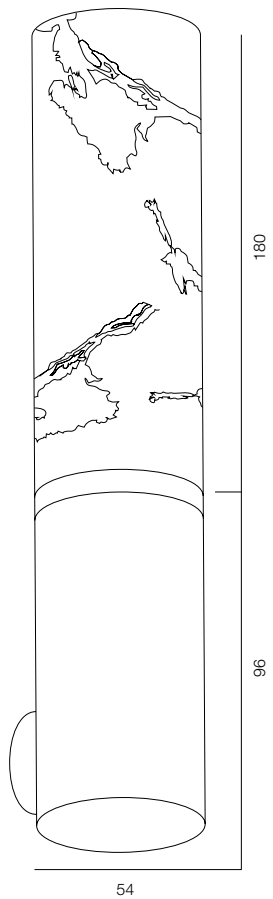

FACADE SPEECH ALABASTER

FACADE SPEECH ALABASTER

POWER - 6W / FLOOD / CCT -1800K / CRI>93 Ra (R9>90) / COMFORT - UGR <19 /
IP65 / 220V (driver included) / CONTROL - NO DIM / WARRANTY - 2 YEARS

FINISHES: PAINT (white, grey) / STONE NATURAL