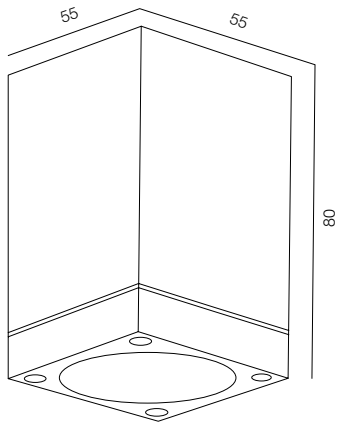

FACADE PRISMA ONE 80