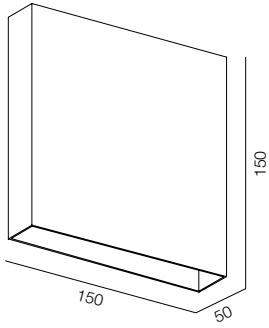

FACADE SLAB ONE 1515