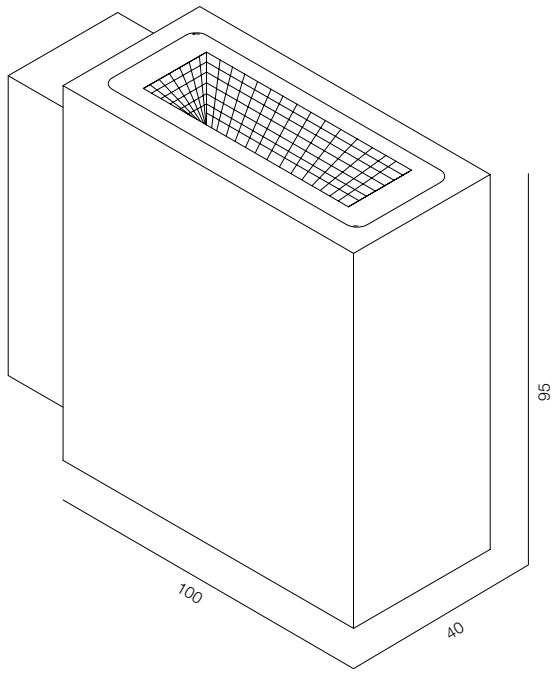

FACADE BLOCK 7W

FACADE BLOCK

POWER - 7W / OPTIC - MEDIUM / CCT - 2700K / CRI>93 Ra (R9>90) / COMFORT - UGR <19 /
IP65 / 220V (driver included) / CONTROL - NO DIM / WARRANTY - 2 YEARS

FINISHES: PAINT (white, grey)