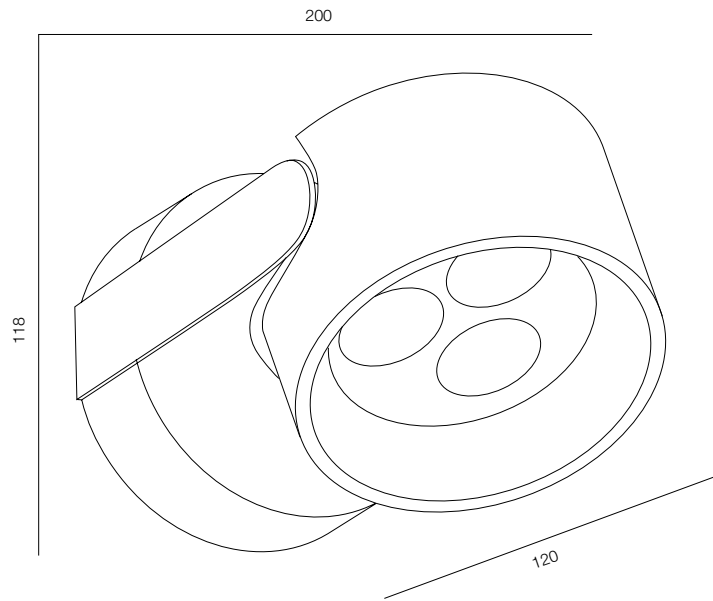

FACADE OKKO SUPER SPOT 6W