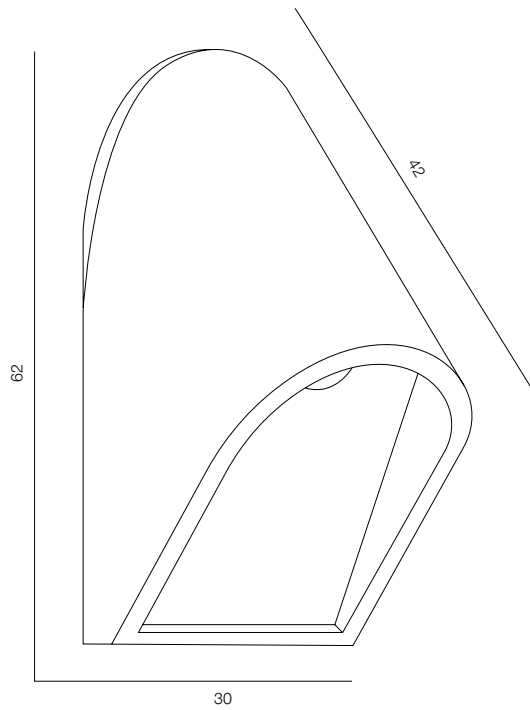

## STEP LIGHT NAPOLEON

POWER - 2W / OPTIC - WIDE / CCT - 2200K / CRI>93 Ra (R9>90) / COMFORT - UGR <19 /  
IP65 / 220V (driver included) / CONTROL - NO DIM / WARRANTY - 2 YEARS

FINISHES: PAINT (grey)

STEP LIGHT MIRO