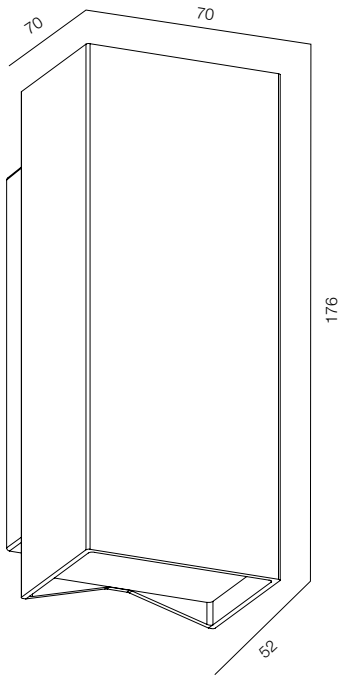

FACADE LHUB TWO 4-10W