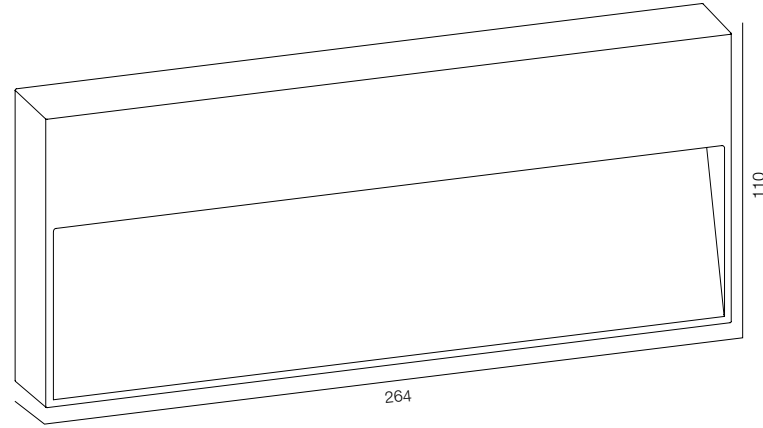

COVER C STEP LIGHT BRICK 270