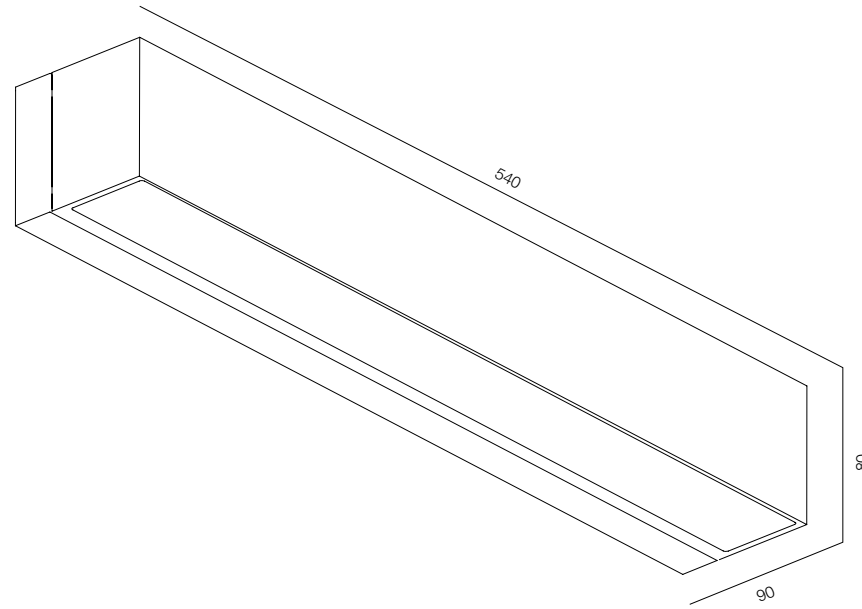

FACADE LINE FIX SOFT UNO 540

FACADE LINE FIX SOFT UNO

POWER - 4W, 13W / FLOOD / CCT - 2200K / CRI>93 Ra (R9>90) / COMFORT - UGR <19 /
IP65 / 220V (driver included) / CONTROL - NO DIM, DIM DALI / WARRANTY - 2 YEARS

FINISHES: PAINT (grey)