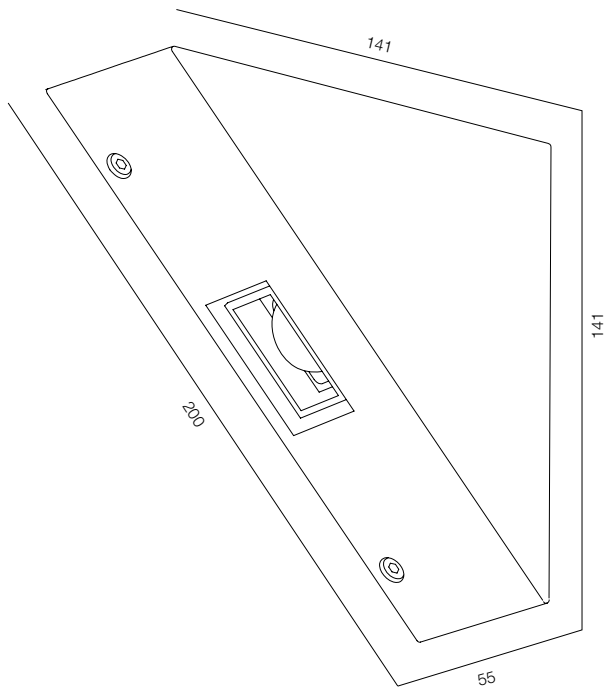

FACADE UGOL-O 8W

FACADE UGOL-O

POWER - 14W / OPTIC - WIDE / CCT - 2700K / CRI>93 Ra (R9>90) / COMFORT - UGR <19 /
IP65 / 220V (driver included) / CONTROL - DIM 220 / WARRANTY - 2 YEARS

FINISHES: PAINT (white, grey)