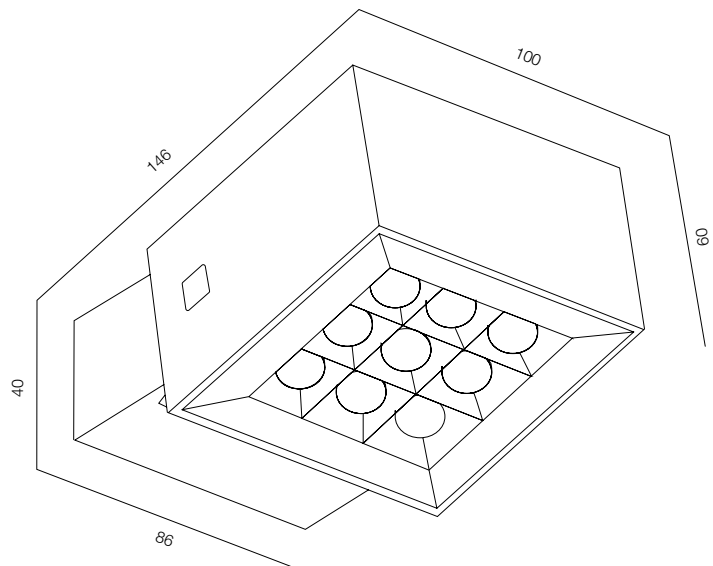

FACADE MOPS 14W

FACADE MOPS

POWER - 14W / OPTIC - MEDIUM / CCT - 2200K / CRI>93 Ra (R9>90) / COMFORT - UGR <19 /
IP65 / 220V (driver included) / CONTROL - DIM 220 / WARRANTY - 2 YEARS

FINISHES: PAINT (grey)