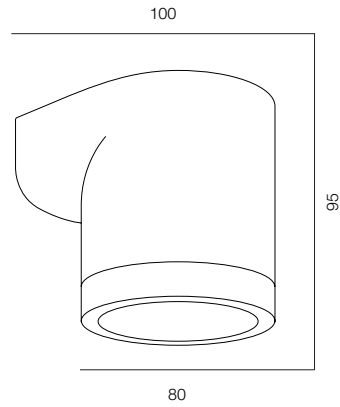

FACADE BARREL 80