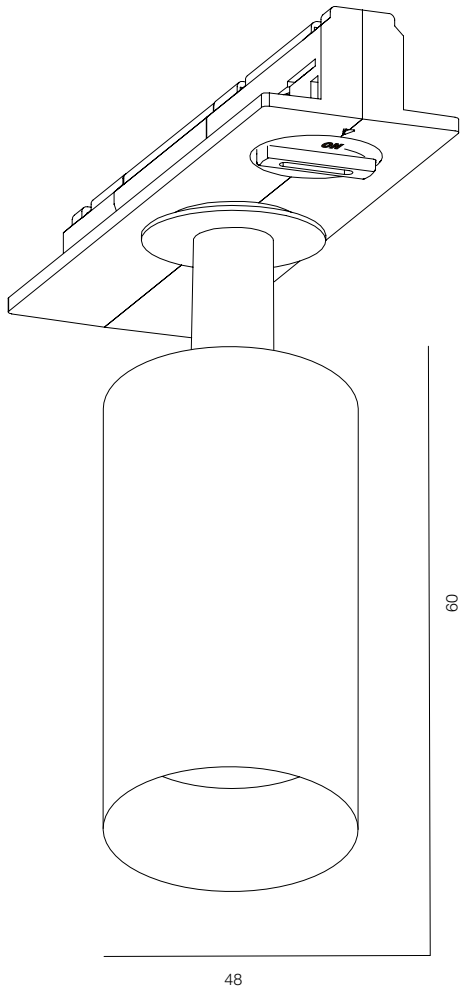

FINISHES: PAINT (black)

EUROTRACK SLIM LOCUS 48

EUROTRACK SLIM LOCUS

POWER - 8W / OPTIC - MEDIUM / CCT - 2700K, 3000K, 4000K / CRI>97 Ra (R9>90, R12>90) /COMFORT - UGR <19 / IP40 / 220V (driver included) / CONTROL - NO DIM / WARRANTY - 5 YEARS