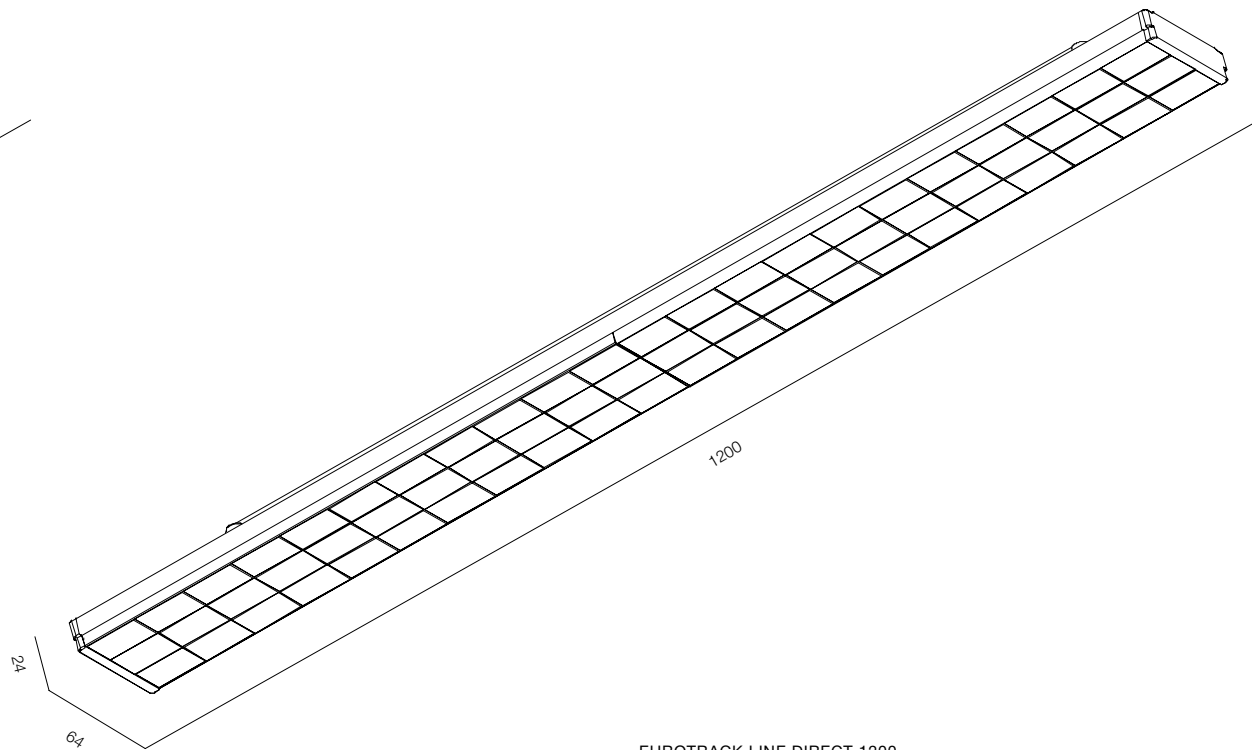

EUROTRACK LINE DIRECT 1200

EUROTRACK LARGE LINE DIRECT

POWER - 32W, 60W / OPTIC - WIDE / CCT - 3000K / CRI > 97 Ra (R9 > 90) / COMFORT - UGR < 19 /
IP40 / 220V (driver included) / CONTROL - NO DIM / WARRANTY - 5 YEARS

FINISHES: PAINT (black)