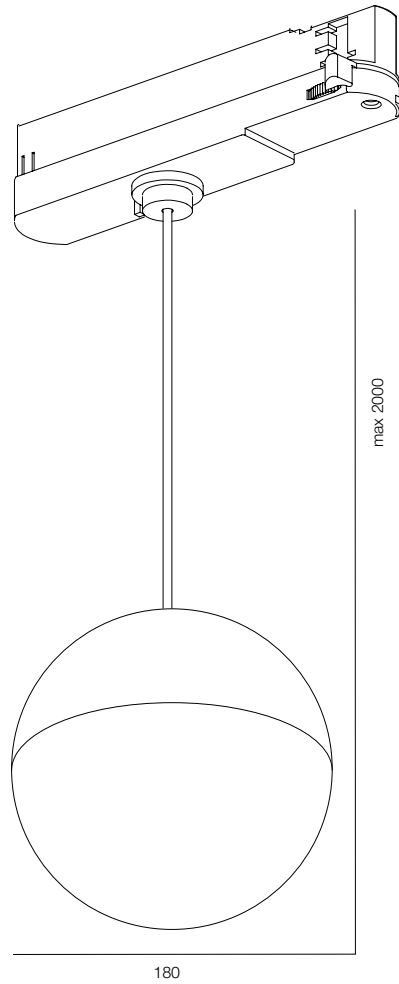

EUROTRACK SHAR PDNT 180

EUROTRACK SHAR PDNT

POWER - 8W, 30W / OPTIC - WIDE / CCT - 3000K / CRI>97 Ra (R9>90) /COMFORT - UGR <19 /
IP40 / 220V (driver included) / CONTROL - DIM 220 / WARRANTY - 5 YEARS

FINISHES: PAINT (white, black)