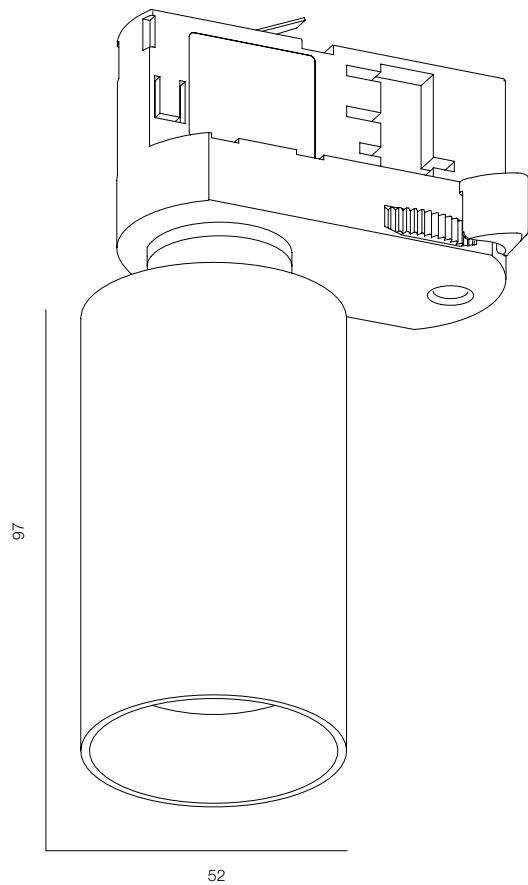

52

EUROTRACK LOCUS 52

EUROTRACK LOCUS 9W

POWER - 9W / OPTIC - MEDIUM / CCT - 2700K / CRI>97 Ra (R9>90, R12>90) / COMFORT - UGR <19 / IP40 / 220V (driver included) / CONTROL - NO DIM / WARRANTY - 5 YEARS

FINISHES: PAINT (white)