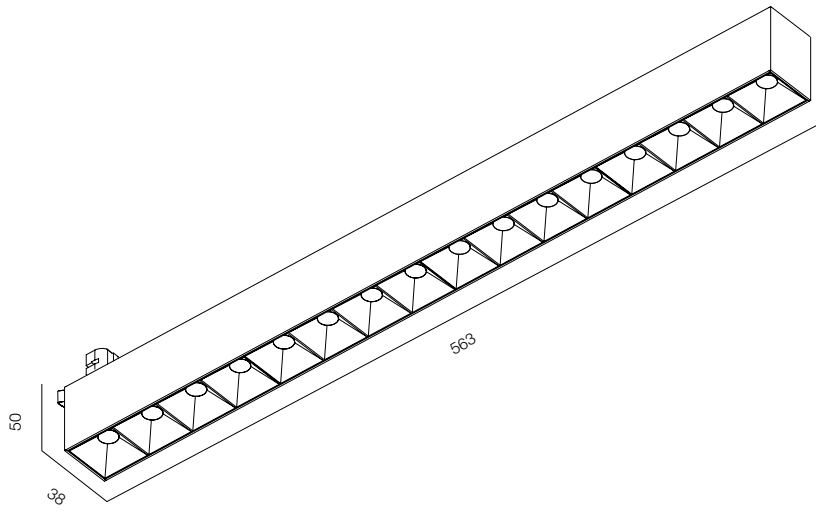

EUROTRACK LINE DIRECT 563