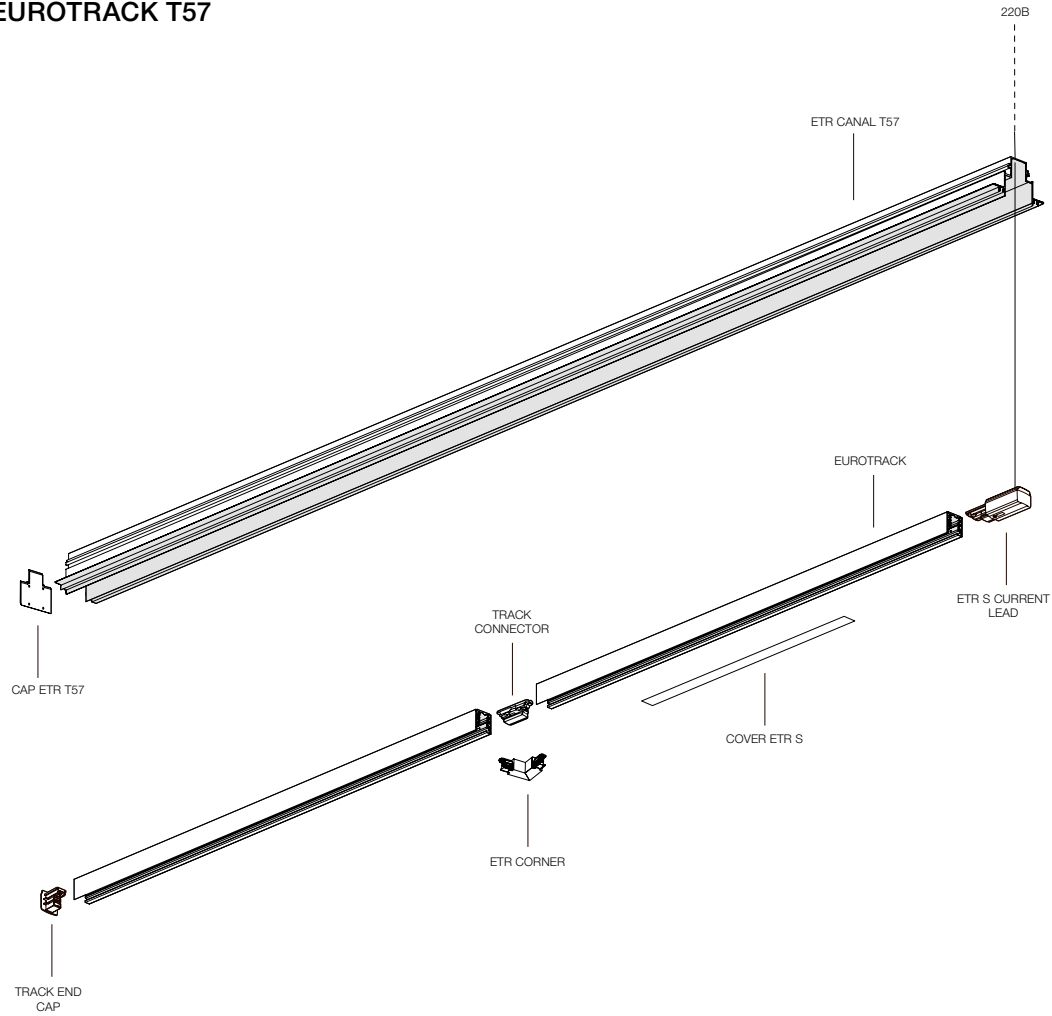

ETR CURRENT LEAD

TRACK CONNECTOR

ETR CORNER

EUROTRACK T57

TRACK COMPONENTS

ETR CANAL T57

EUROTRACK

TRACK END CAP

CAP ETR CANAL T57

TRACK SKB

ETR CON

CONNECTORS

ETR CURRENT LEAD

TRACK CONNECTOR

ETR CORNER

EUROTRACK SLIM 220