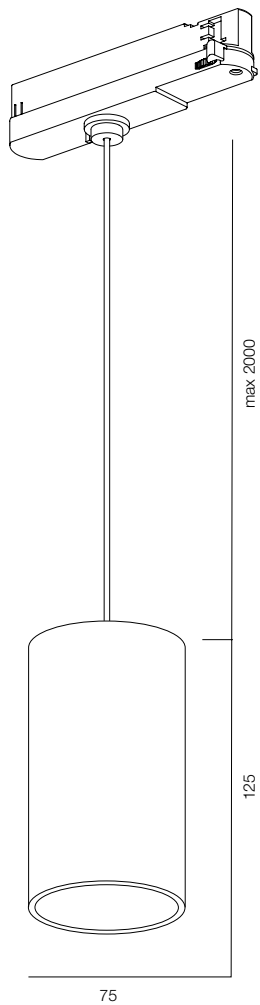

EUROTRACK LOCUS PDNT 125