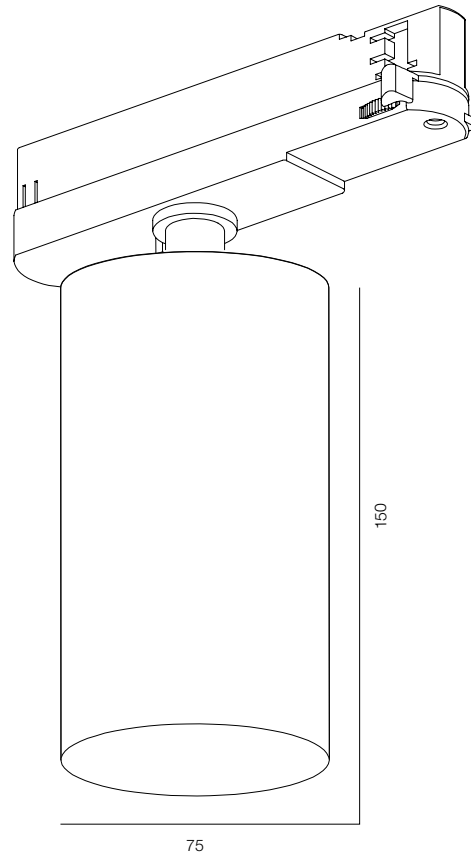

EUROTRACK LOCUS 75

EUROTRACK LOCUS 18W

POWER - 26W, 30W / OPTIC - MEDIUM, WIDE / CCT - 2700K, 3000K, 3000K (DTW), 4000K / CRI>97 Ra (R9>90, R12>90) / COMFORT - UGR <19 / IP40 / 220V (driver included) / CONTROL - NO DIM, DIM 220 / WARRANTY - 5 YEARS

FINISHES: PAINT (white, black) / 100% BRASS (gold)