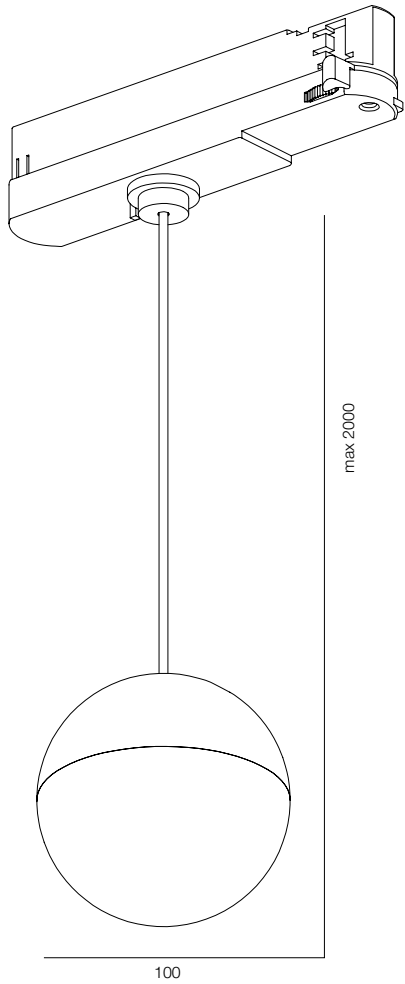

EUROTRACK SHAR PDNT 100