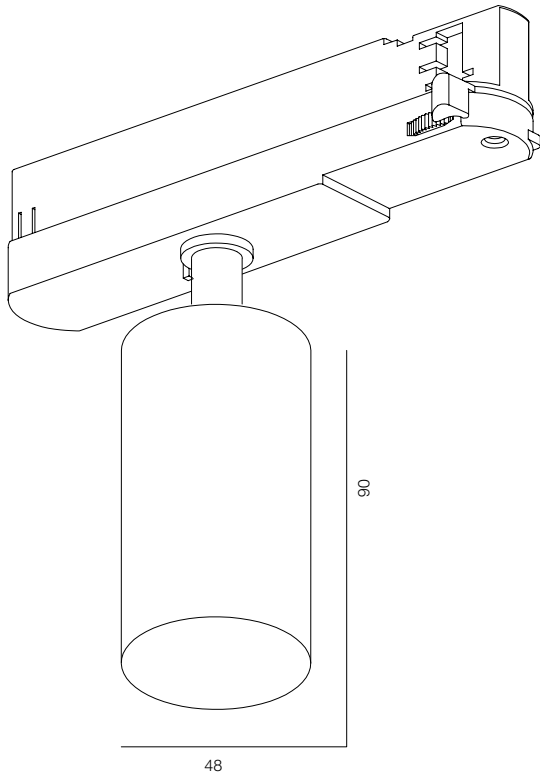

EUROTRACK LOCUS 48

EUROTRACK LOCUS 14W

POWER - 14W / OPTIC - MEDIUM / CCT - 3000K / CRI>97 Ra (R9>90) / COMFORT - UGR <19 / IP40 / 220V (driver included) / CONTROL - NO DIM / WARRANTY - 5 YEARS

FINISHES: PAINT (white, black) / 100% BRASS (gold)