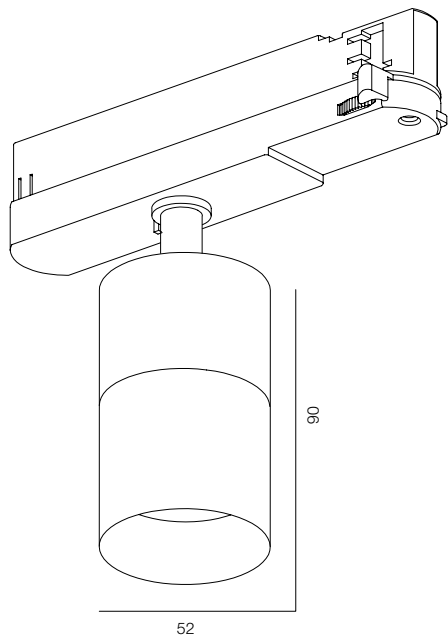

EUROTRACK LOCUS ZOOM 52