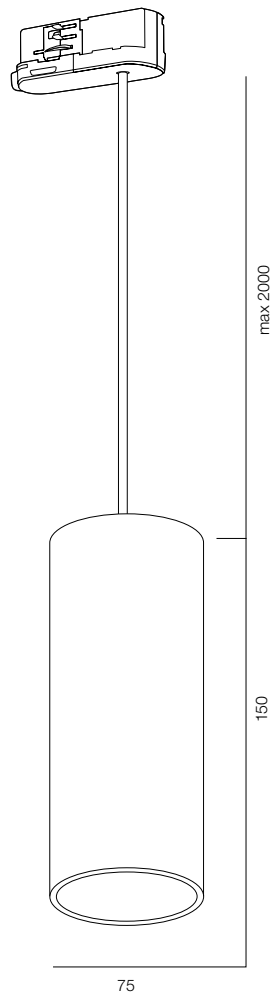

EUROTRACK LOCUS PDNT 150

EUROTRACK LOCUS PDNT 18W

POWER - 18W / OPTIC - MEDIUM / CCT - 3000K / CRI>97 Ra (R9>90) /COMFORT - UGR <19 / IP40 / 220V (driver included) / CONTROL - NO DIM / WARRANTY - 5 YEARS

FINISHES: PAINT (white, black)