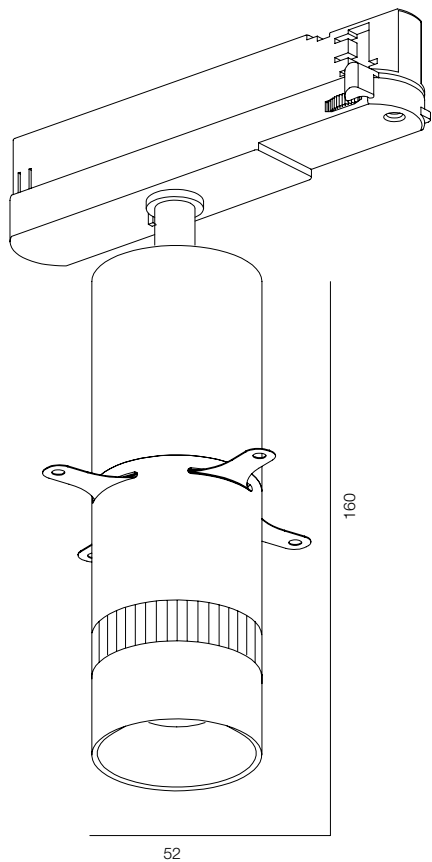

EUROTRACK LOCUS FRAME 52

EUROTRACK LOCUS FRAME

POWER - 9W / OPTIC - FRAMER / CCT - 2700K, 3000K, 4000K / CRI>97 Ra (R9>90, R12>90) / COMFORT - UGR <19 / IP40 / 220V (driver included) / CONTROL - NO DIM, DIM 220 / WARRANTY - 5 YEARS

FINISHES: PAINT (white, black)