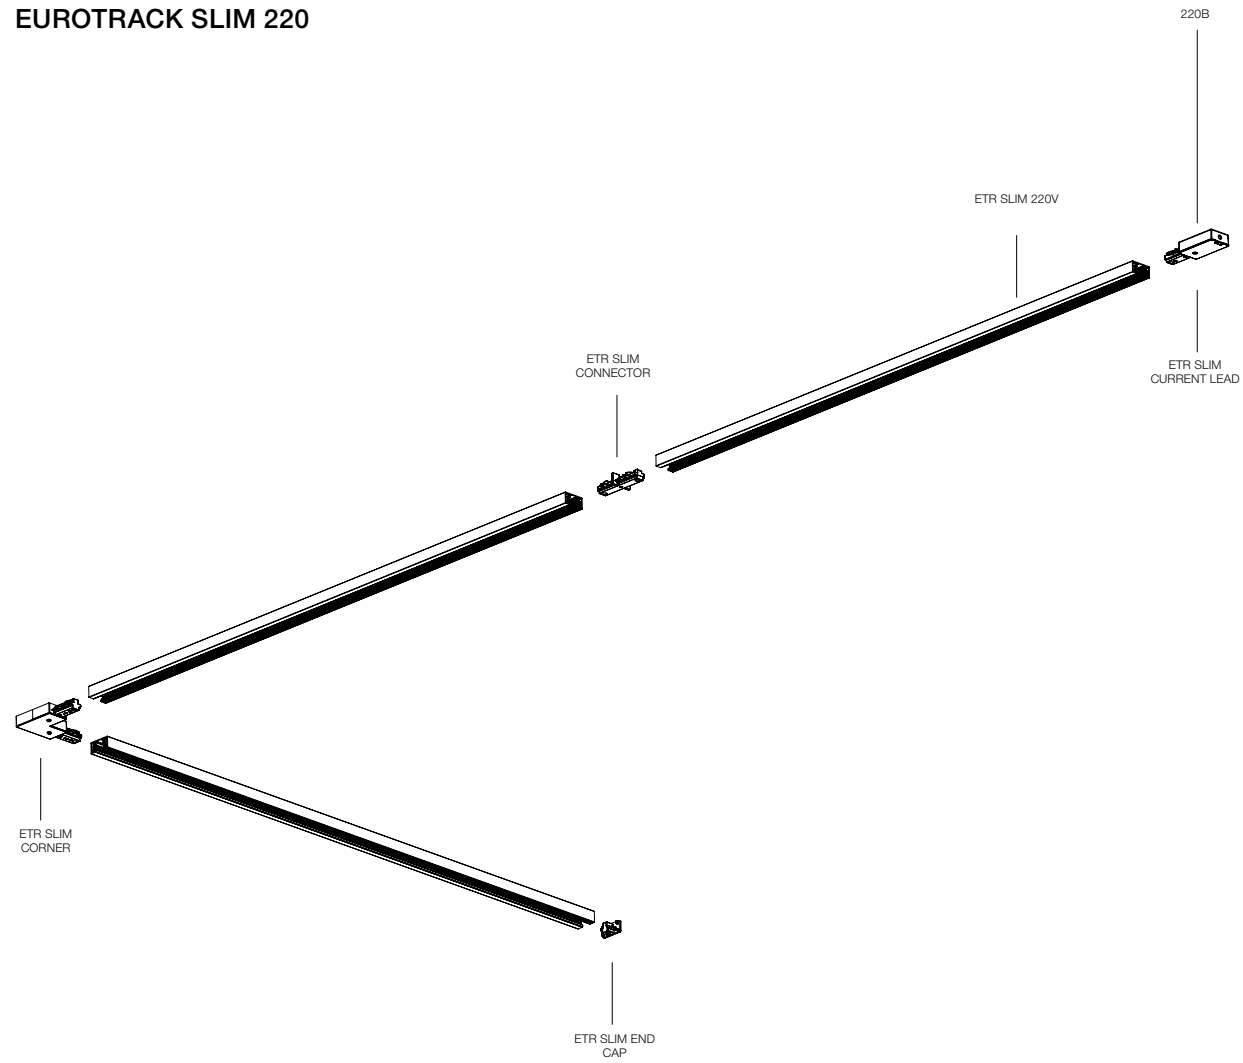

EUROTRACK SLIM 220

TRACK COMPONENTS

CONNECTORS