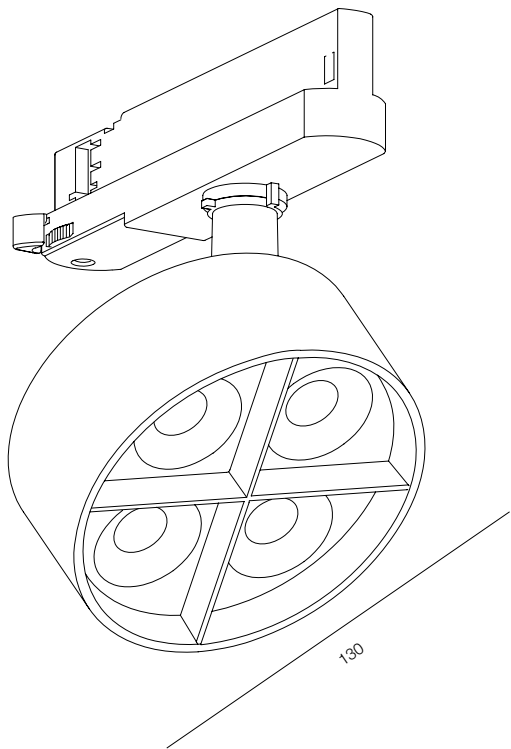

EUROTRACK SOFIT S 130

EUROTRACK SOFIT S

POWER - 28W, 40W / OPTIC - SUPER SPOT, MEDIUM / CCT - 3000K / CRI>97 Ra (R9>90) /COMFORT - UGR <19 /
IP40 / 220V (driver included) / CONTROL - DIM 220 / WARRANTY - 5 YEARS

FINISHES: PAINT (black)