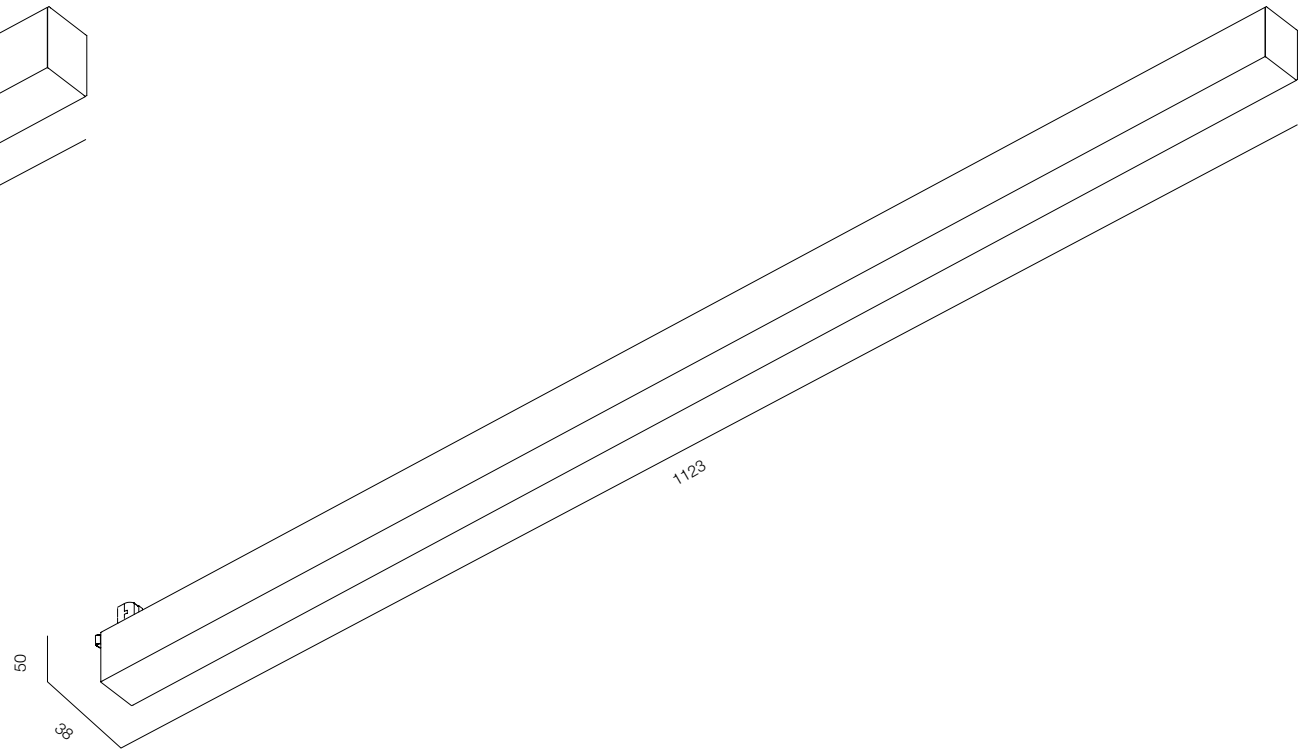

EUROTRACK LINE 1123

EUROTRACK LINE

POWER - 22W, 44W / ANGLE - FLOOD / CCT - 3000K, 4000K / CRI>97 Ra (R9>90, R12>90) /COMFORT - UGR <19 / IP40 / 220V (driver included) / CONTROL - NO DIM / WARRANTY - 5 YEARS

FINISHES: PAINT (white, black)