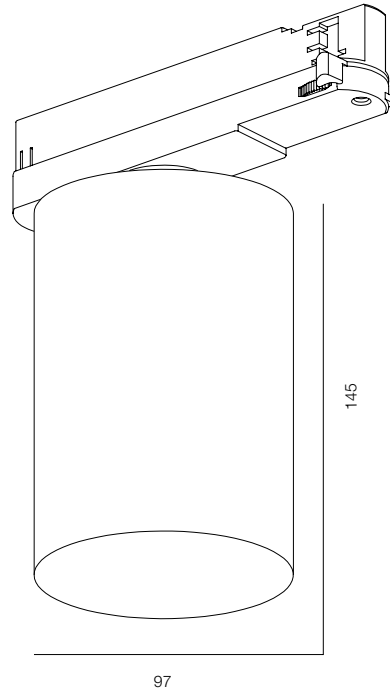

EUROTRACK LOCUS 97