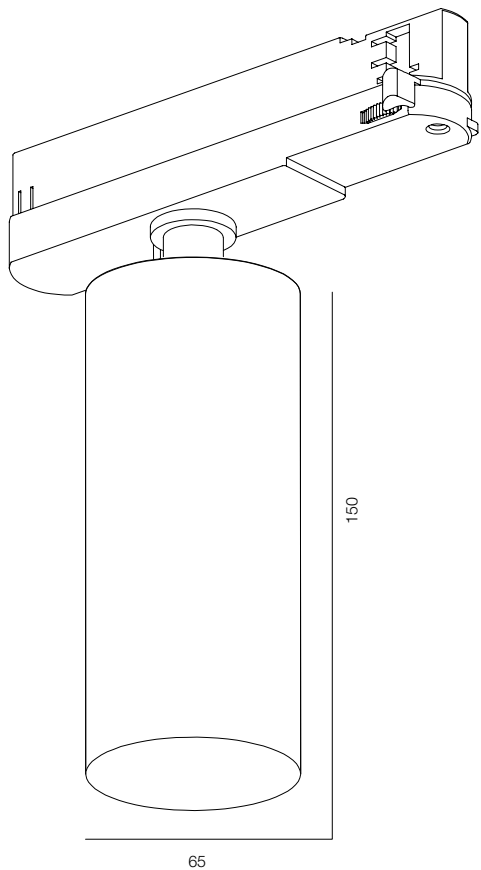

EUROTRACK LOCUS FITO ZOOM 65

EUROTRACK LOCUS FITO ZOOM

POWER - 26W / OPTIC - ZOOM / CCT - FITO / COMFORT - UGR <19 /
IP40 / 220V (driver included) / CONTROL - NO DIM / WARRANTY - 5 YEARS

FINISHES: PAINT (black)