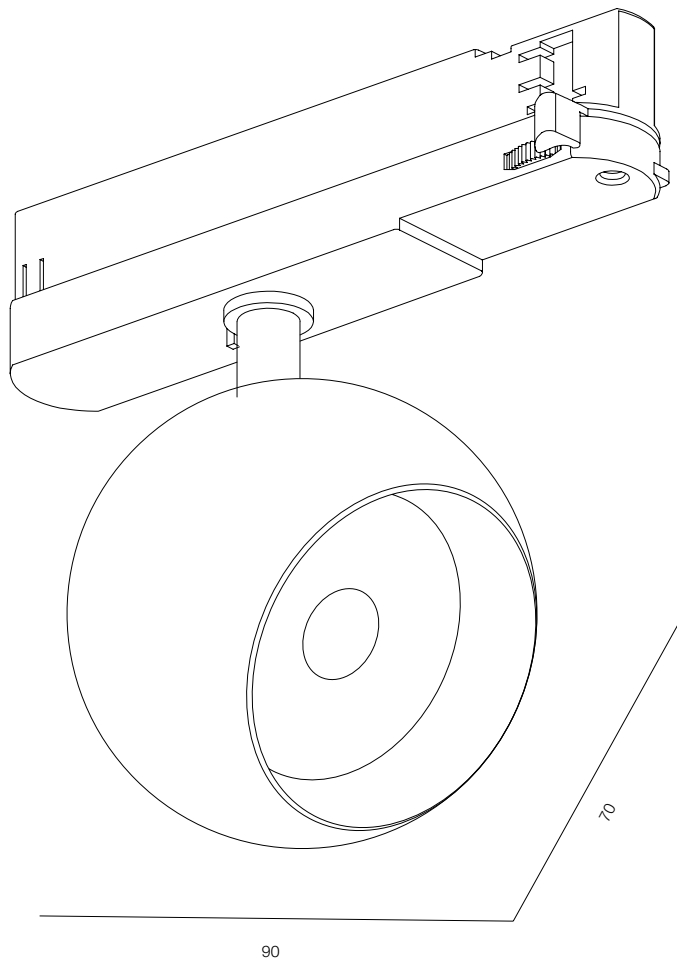

90

70

EUROTRACK SHAR 70

EUROTRACK SHAR

POWER - 12W / OPTIC - WIDE / CCT - 3000K (DTW) / CRI>97 Ra (R9>90) / COMFORT - UGR <19 /
IP40 / 220V (driver included) / CONTROL - DIM 220 / WARRANTY - 5 YEARS

FINISHES: PAINT (white, black)