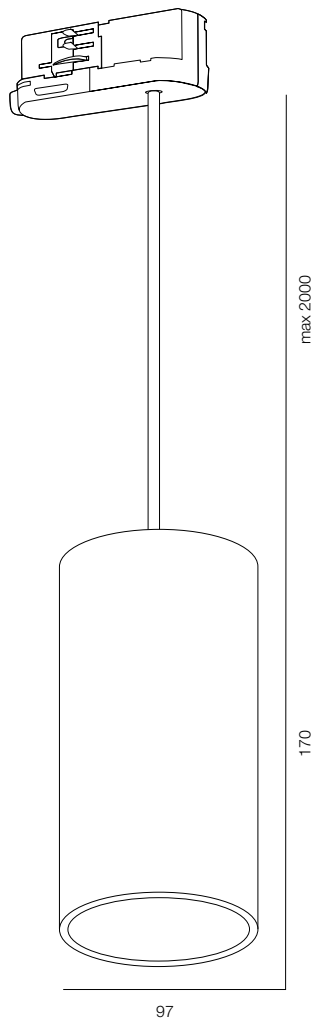

EUROTRACK LOCUS PDNT 170

EUROTRACK LOCUS PDNT 30W

POWER - 30W / OPTIC - MEDIUM / CCT - 3000K / CRI>97 Ra (R9>90) /COMFORT - UGR <19 /
IP40 / 220V (driver included) / CONTROL - NO DIM / WARRANTY - 5 YEARS

FINISHES: PAINT (white, black)