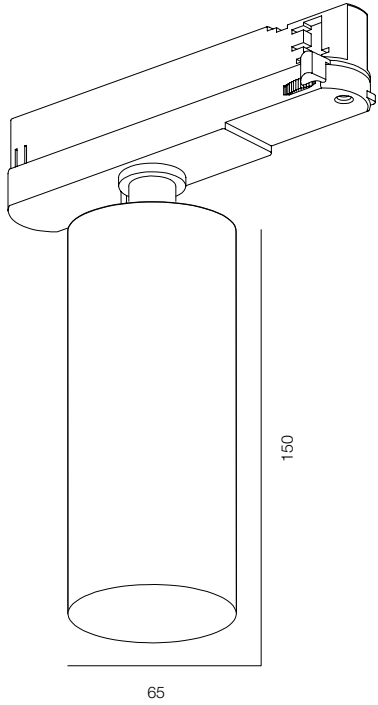

ETR LOCUS 65