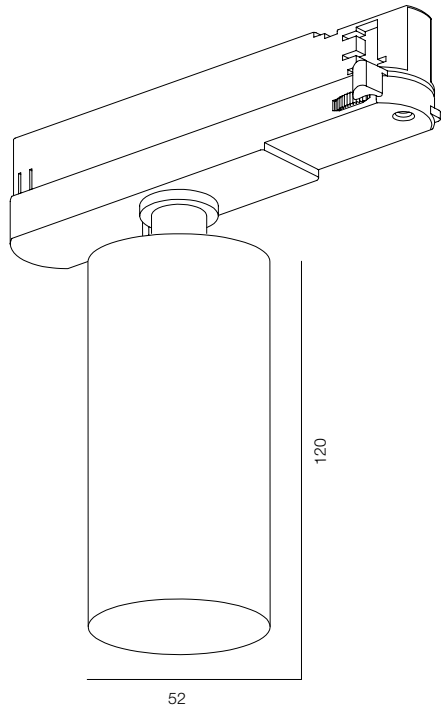

EUROTRACK LOCUS 52