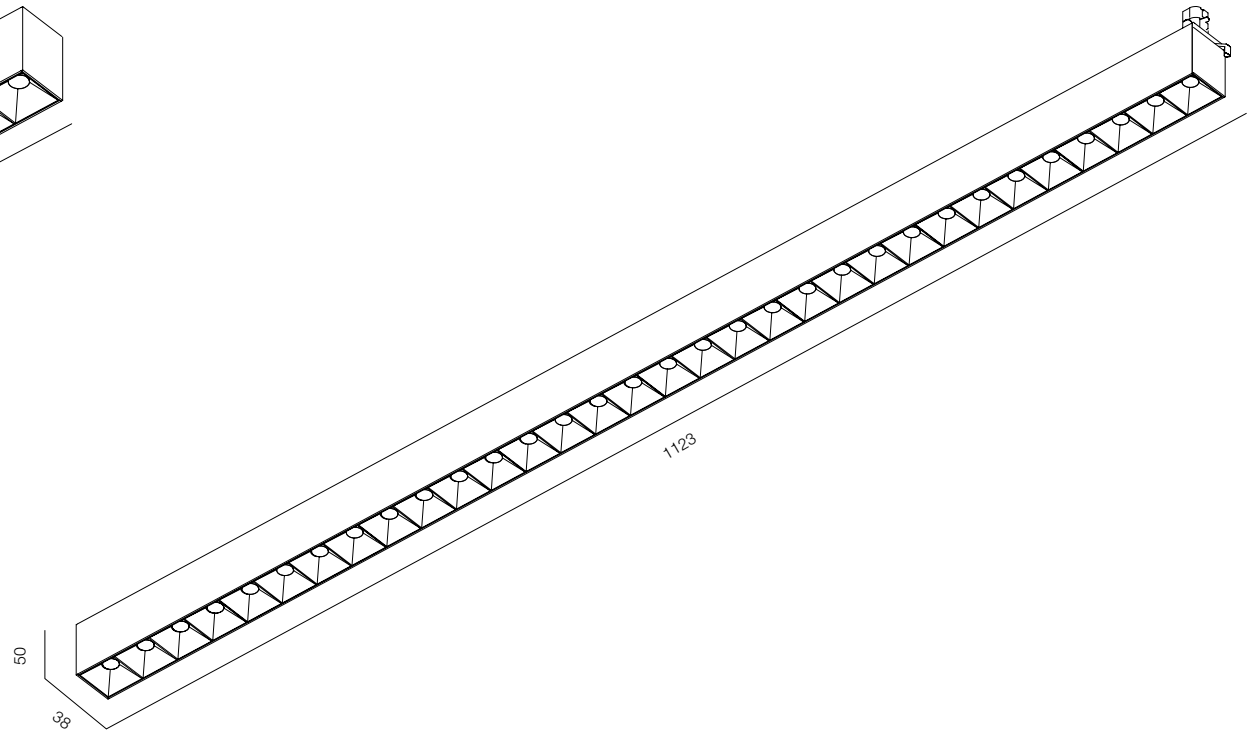

EUROTRACK LINE DIRECT 1123

EUROTRACK DIRECT LINE

POWER - 30W, 60W / OPTIC - MEDIUM / CCT - 3000K, 4000K / CRI>97 Ra (R9>90, R12>90) /COMFORT - UGR <19 /
IP40 / 220V (driver included) / CONTROL - NO DIM / WARRANTY - 5 YEARS

FINISHES: PAINT (white, black)