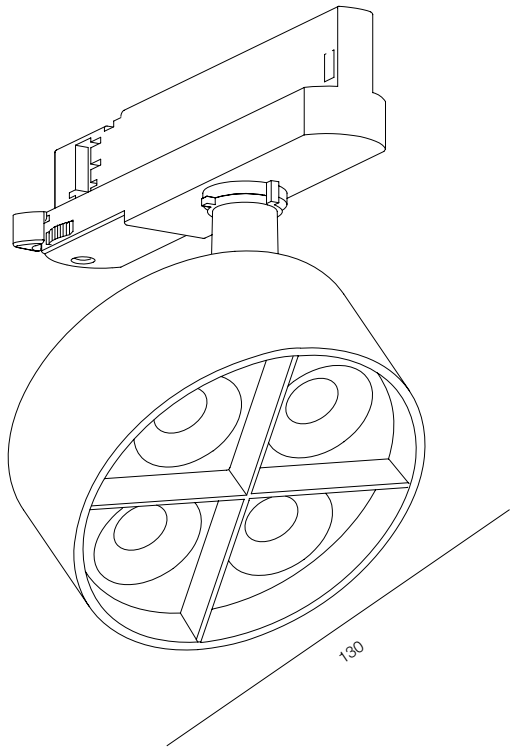

EUROTRACK SOFIT FITO 130