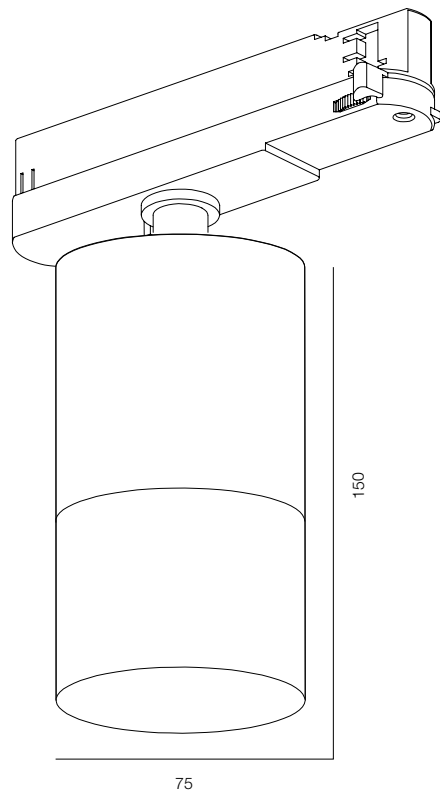

EUROTRACK LOCUS ZOOM 75

EUROTRACK LOCUS ZOOM

POWER - 14W, 20W / OPTIC - ZOOM / CCT - 2700K, 3000K / CRI>97 Ra (R9>90) / COMFORT - UGR <19 /
IP40 / 220V (driver included) / CONTROL - DIM 220 / WARRANTY - 5 YEARS

FINISHES: PAINT (white, black)