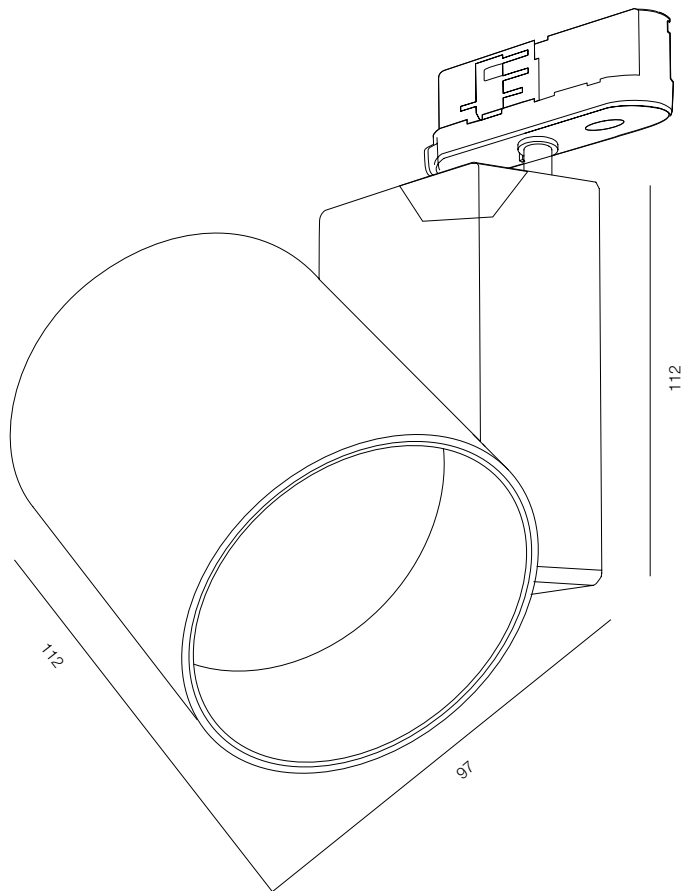

EUROTRACK TRUNK 97

EUROTRACK TRUNK

POWER - 33W / OPTIC - MEDIUM / CCT - 4000K / CRI>97 Ra (R12>90) / COMFORT - UGR <19 / IP40 / 220V (driver included) / CONTROL - NO DIM / WARRANTY - 5 YEARS

FINISHES: PAINT (black)