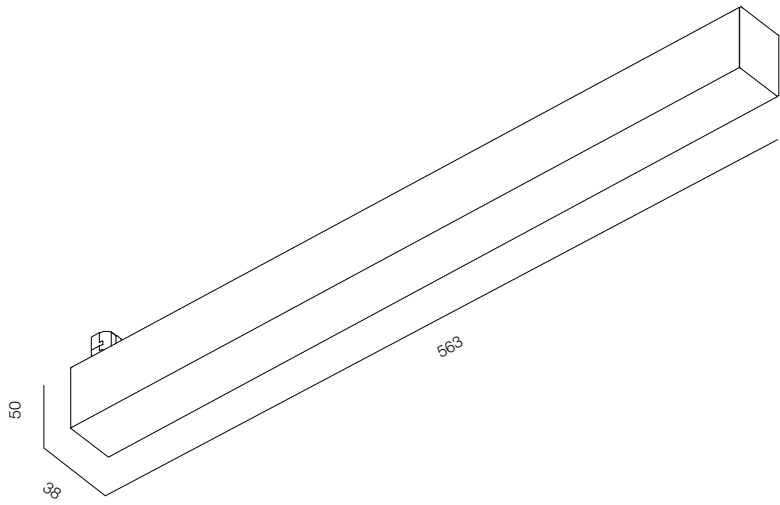

EUROTRACK LINE 563