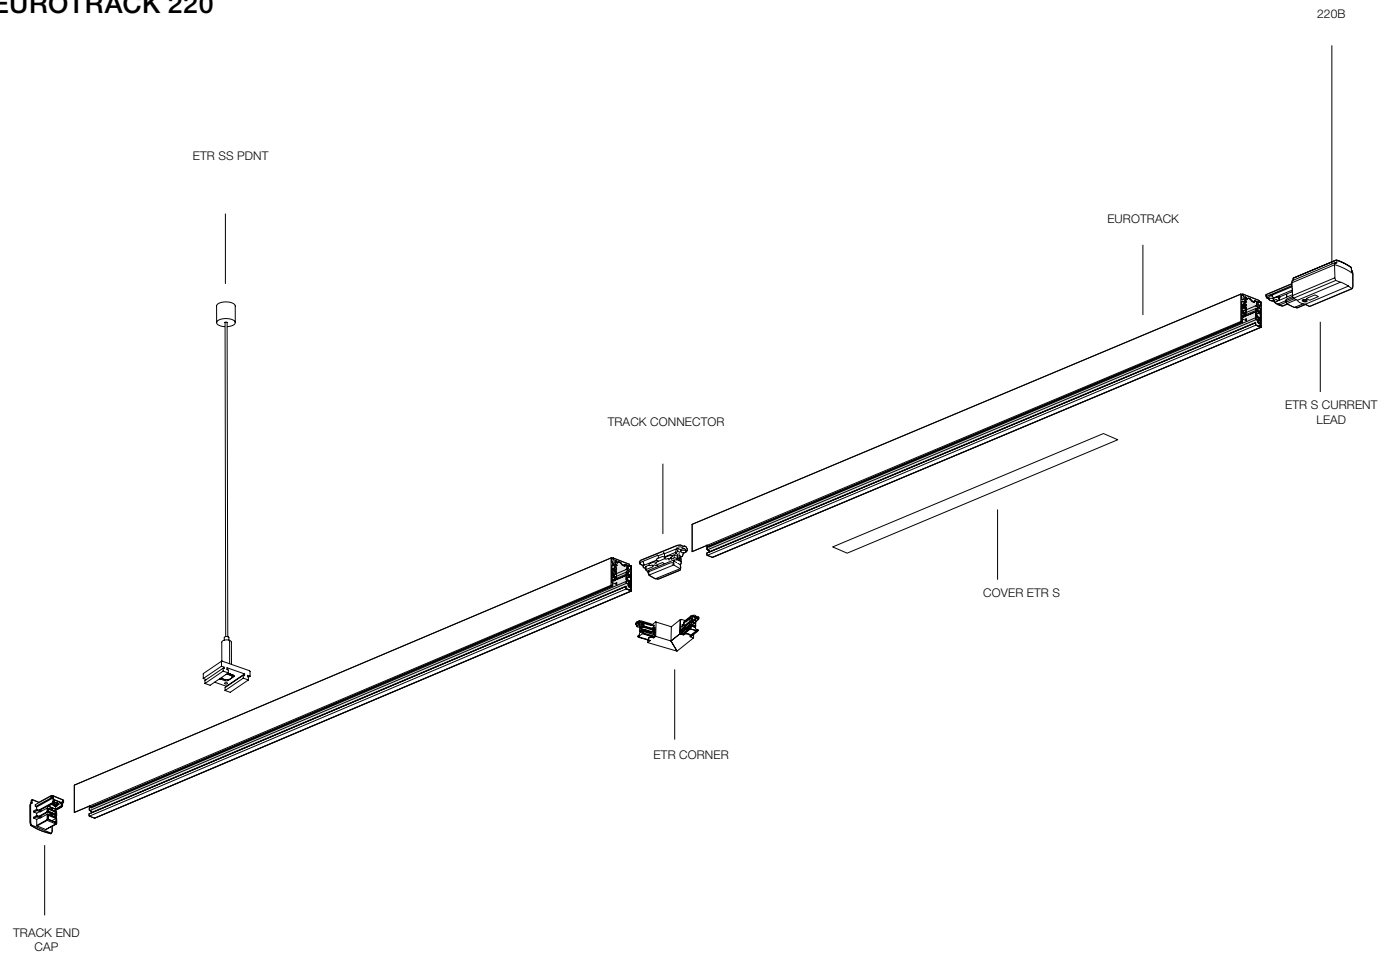

ETR SLIM OREO 95

EUROTRACK SYSTEM

The commercial track lighting system with direct 220V connection to mains.
Used for illumination of commercial interiors and office spaces.

EUROTRACK 220

TRACK COMPONENTS

EUROTRACK

TRACK END CAP

COVER EUROTRACK S

EUROTRACK

CONNECTORS

ETR CURRENT LEAD

TRACK CONNECTOR

ETR CORNER