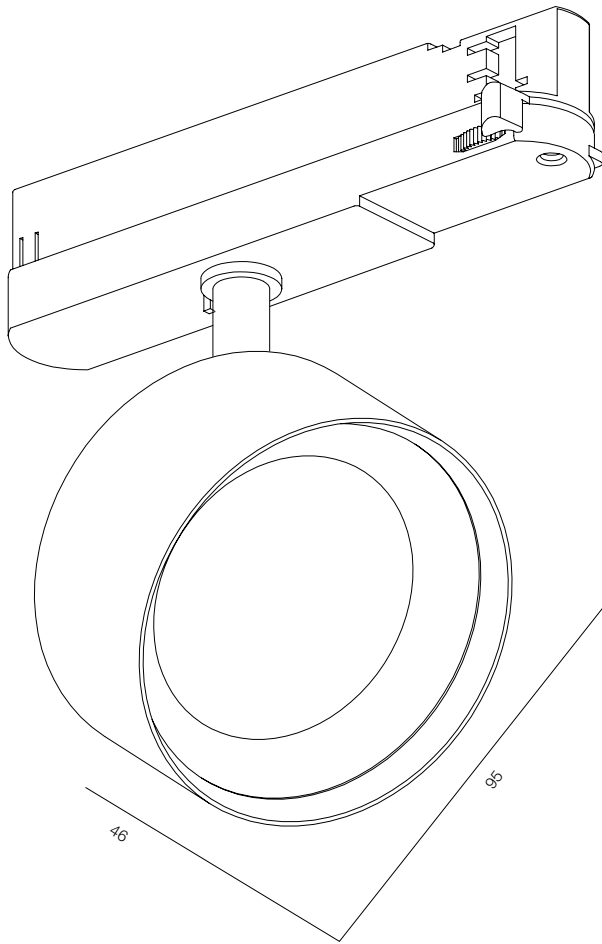

EUROTRACK OREO 95

EUROTRACK OREO

POWER - 20W / OPTIC - WIDE / CCT - 3000K, 3000K (DTW), 4000K / CRI>97 Ra (R9>90, R12>90) / COMFORT - UGR <19 / IP40 / 220V (driver included) / CONTROL - DIM 220 / WARRANTY - 5 YEARS

FINISHES: PAINT (black)