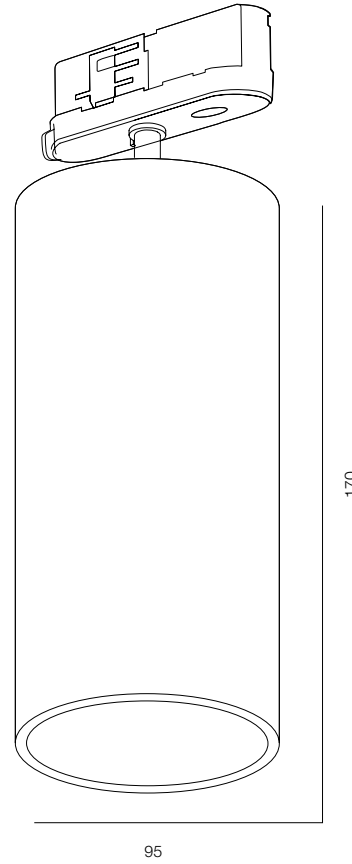

FINISHES: PAINT (white, black) / 100% BRASS (gold)

ETR LOCUS 65

EUROTRACK LOCUS 97

EUROTRACK LOCUS 95

EUROTRACK LOCUS

POWER - 26W, 30W / OPTIC - MEDIUM, WIDE / CCT - 3000K, 3000K (DTW), 4000K / CRI>97 Ra (R9>90, R12>90) / COMFORT - UGR <19 / IP40 / 220V (driver included) / CONTROL - NO DIM, DIM 220 / WARRANTY - 5 YEARS