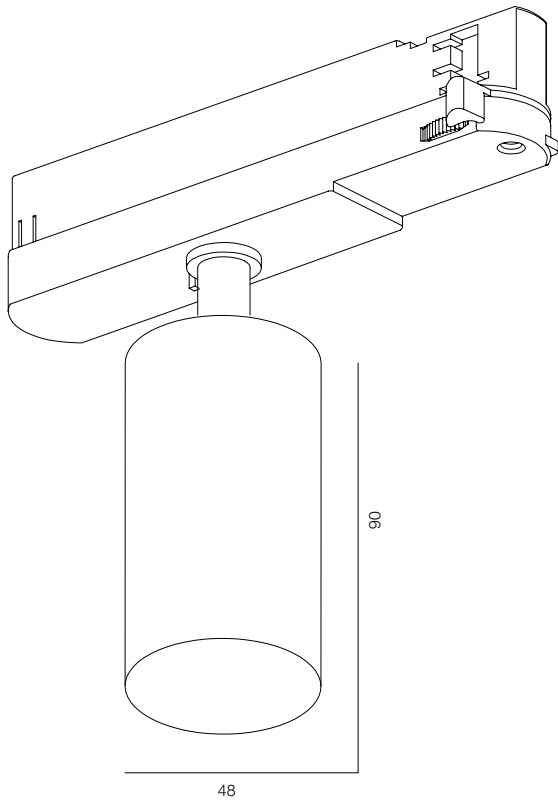

FINISHES: PAINT (white, black)

EUROTRACK LOCUS SUPER SPOT 48

EUROTRACK LOCUS SUPER SPOT

POWER - 10W / OPTIC - SUPER SPOT / CCT - 2700K, 3000K / CRI>97 Ra (R9>90) / COMFORT - UGR <19 / IP40 / 220V (driver included) / CONTROL - DIM 220 / WARRANTY - 5 YEARS