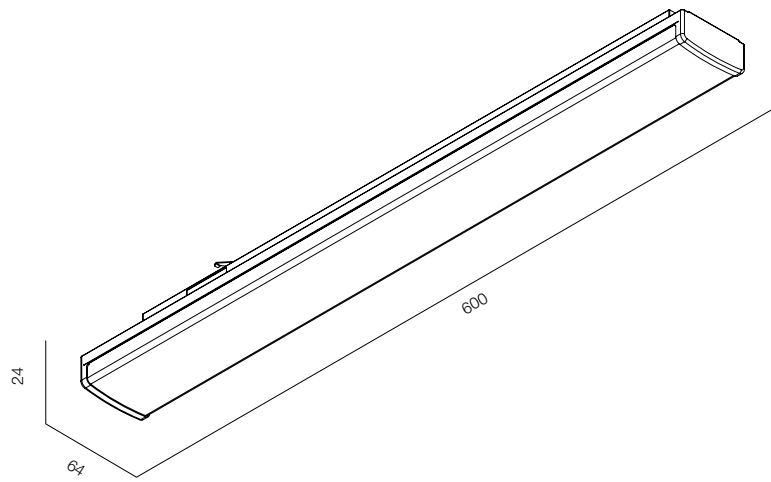

FINISHES: PAINT (white, black)

EUROTRACK LINE LARGE 600

EUROTRACK LINE LARGE 1200

EUROTRACK LARGE LINE

POWER - 28W, 54W / ANGLE - FLOOD / CCT - 3000K / CRI>97 Ra (R9>90) /COMFORT - UGR <19 /
IP40 / 220V (driver included) / CONTROL - NO DIM / WARRANTY - 5 YEARS