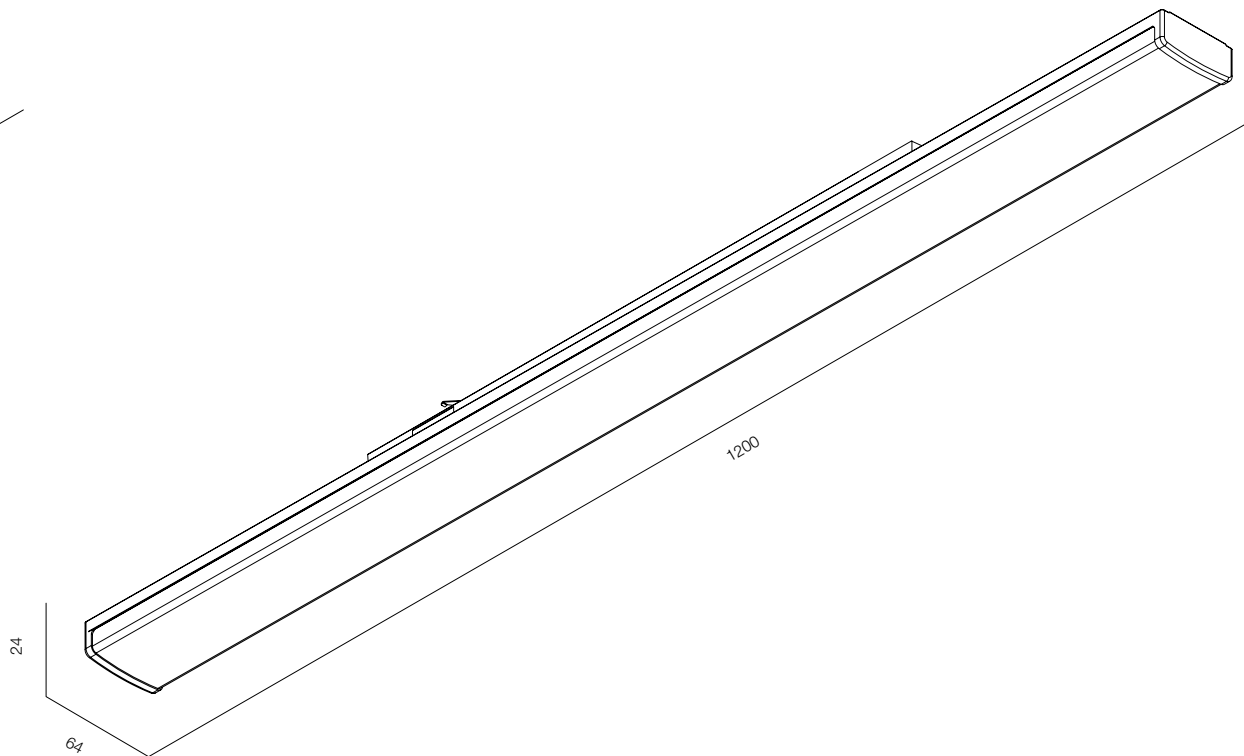

FINISHES: PAINT (white, black)

EUROTRACK LINE LARGE 600

EUROTRACK LINE LARGE 1200

EUROTRACK LARGE LINE

POWER - 28W, 54W / ANGLE - FLOOD / CCT - 3000K / CRI>97 Ra (R9>90) /COMFORT - UGR <19 /
IP40 / 220V (driver included) / CONTROL - NO DIM / WARRANTY - 5 YEARS