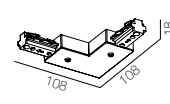

EUROTRACK SLIM 220

TRACK COMPONENTS

CONNECTORS

ETR CORNER