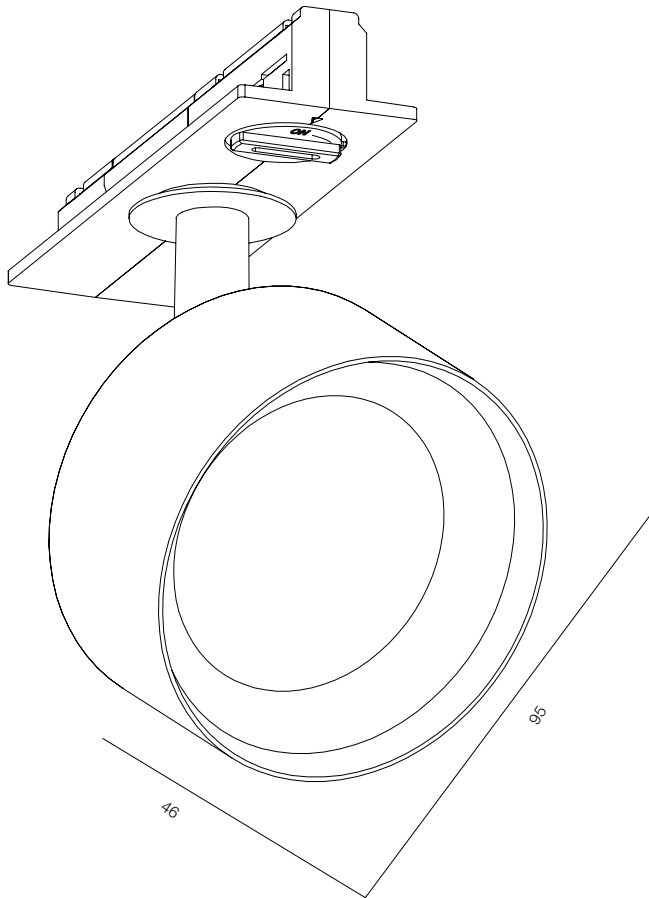

EUROTRACK SLIM OREO 95

EUROTRACK SLIM OREO

POWER - 15W / OPTIC - WIDE / CCT - 2700K, 3000K, 4000K / CRI>97 Ra (R9>90, R12>90) /COMFORT - UGR <19 / IP40 / 220V (driver included) / CONTROL - NO DIM / WARRANTY - 5 YEARS

FINISHES: PAINT (black)