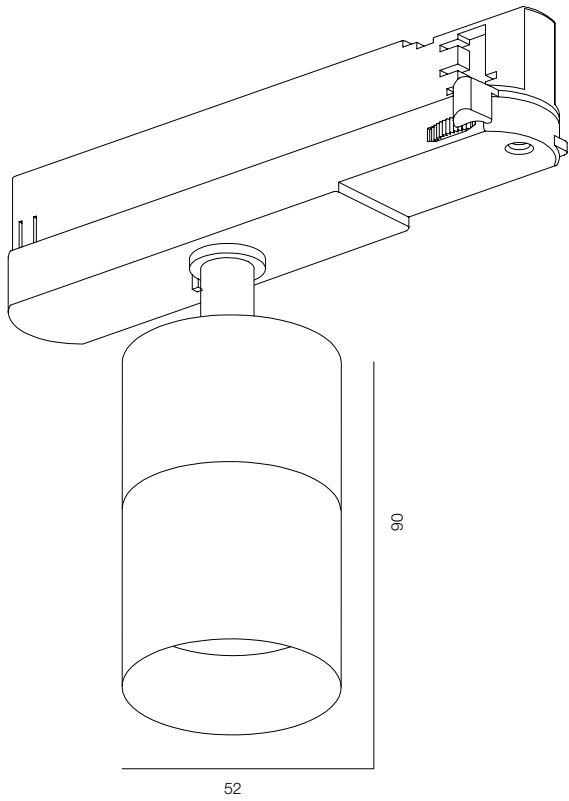

EUROTRACK LOCUS SUPERZOOM 52

EUROTRACK LOCUS SUPERZOOM

POWER - 10W / OPTIC - SUPERZOOM / CCT - 2200K, 2700K, 3000K, 4000K / CRI>97 Ra (R9>90, R12>90) / COMFORT - UGR <19 / IP40 / 220V (driver included) / CONTROL - DIM 220 / WARRANTY - 5 YEARS

FINISHES: PAINT (white, black)