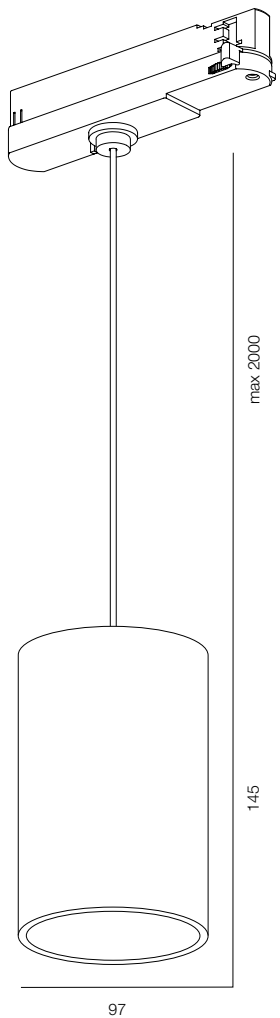

EUROTRACK LOCUS PDNT 145