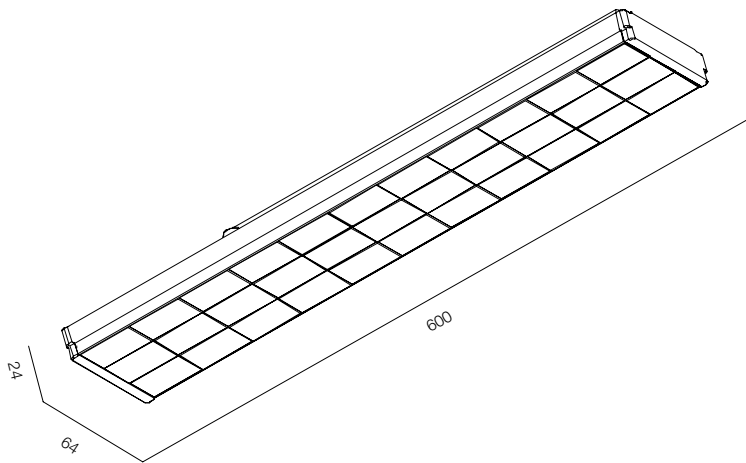

EUROTRACK LINE DIRECT 600