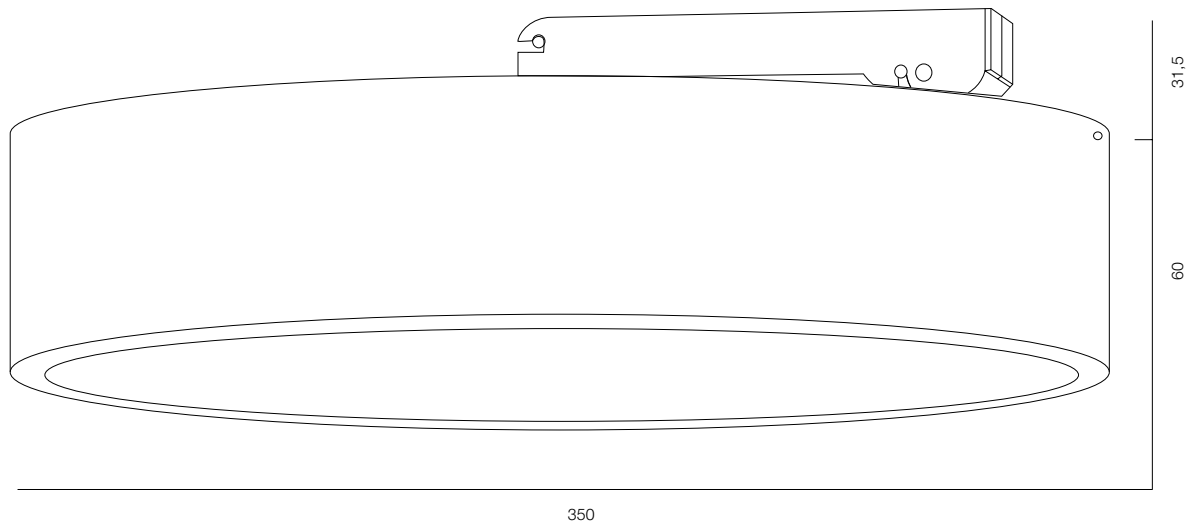

EUROTRACK ROUND 350

EUROTRACK ROUND

POWER - 32W / ANGLE - FLOOD / CCT - 3000K / CRI>97 Ra (R9>90) /COMFORT - UGR <19 /
IP40 / 220V (driver included) / CONTROL - NO DIM / WARRANTY - 5 YEARS

FINISHES: PAINT (black)