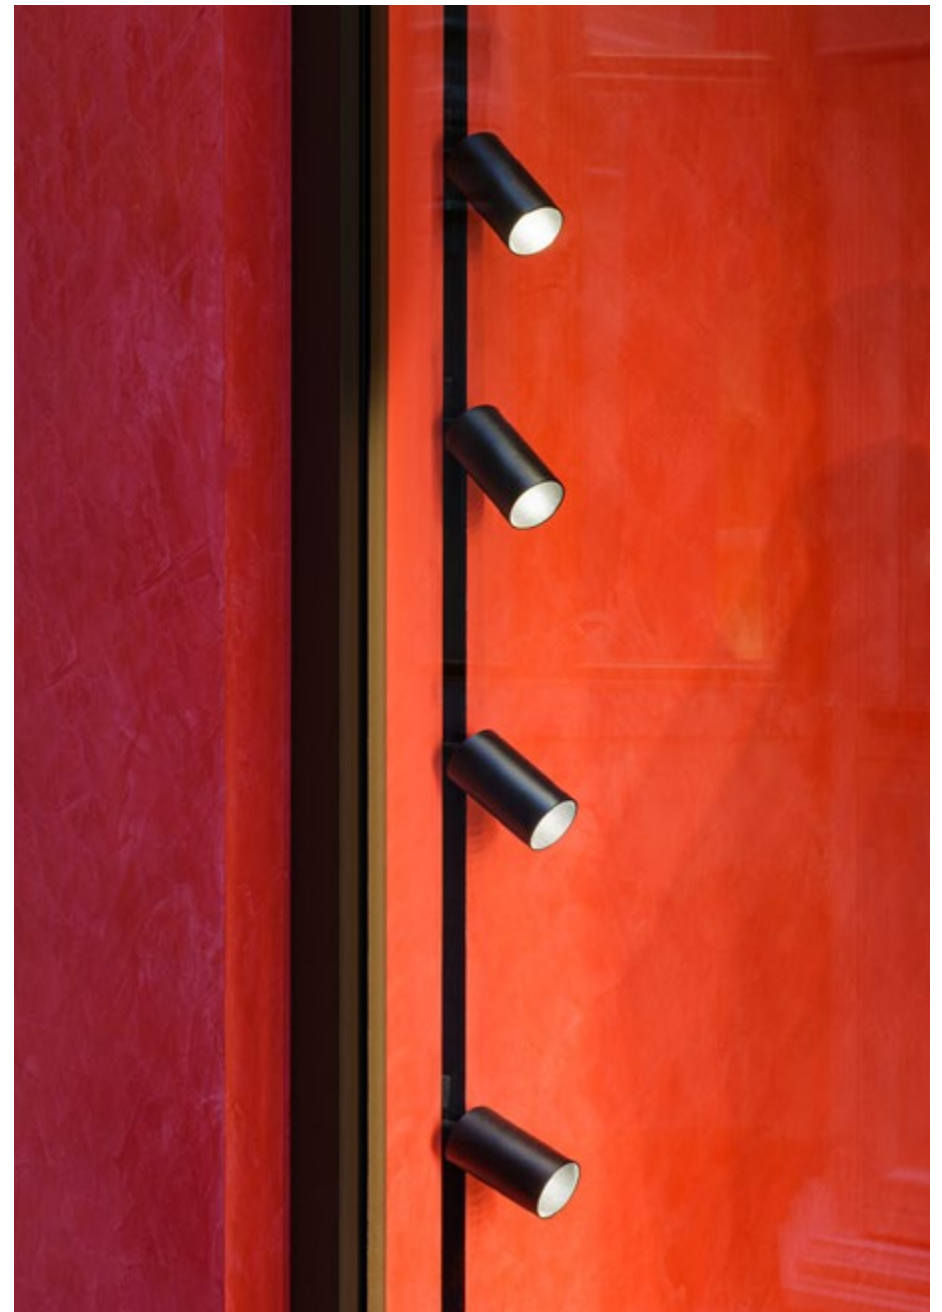

FINISHES: PAINT (black)

EUROTRACK LOCUS PAINT BLACK

Designer OLEG KLODT / Showroom ART RUGS GALLERY

EUROTRACK LOCUS PAINT BLACK

Designer OLEG KLODT / Showroom ART RUGS GALLERY

EUROTRACK LOCUS 75 PAINT BLACK