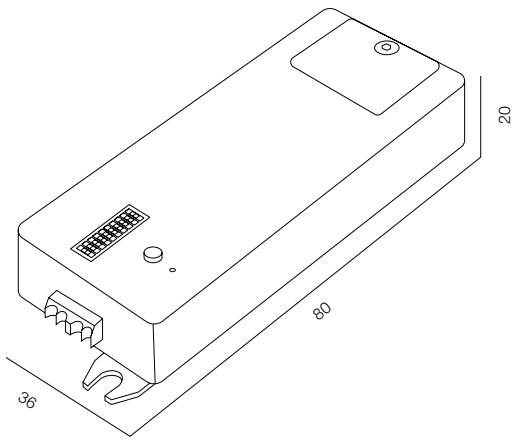

ZIGBEE ALICE 001

ZIGBEE ALICE CONTROL

220V - DIM TRIAC / CONTROL - ZIGBEE / WARRANTY - 2 YEARS

ZIGBEE VOICE 002

ZIGBEE VOICE 002 CONTROL

220V - DIM DALI (up to 20 devices) / CONTROL - ZIGBEE / WARRANTY - 2 YEARS