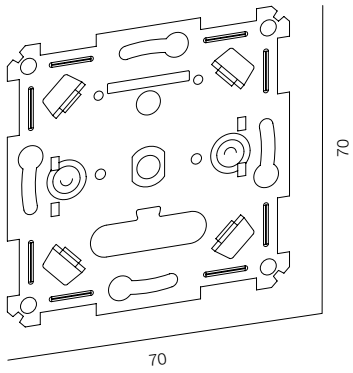

FRAME 3

SWITCH MECHANISM 1 BUTTON / RESET

SWITCH MECHANISM 2 BUTTON / RESET

SWITCH MECHANISM

WARRANTY - 2 YEARS / FINISHES: PAINT (white, black)

DIM MECHANISM TRIAC 250W

DIM MECHANISM DALI 75 mA

DIM MECHANISM DALI AP 100 mA