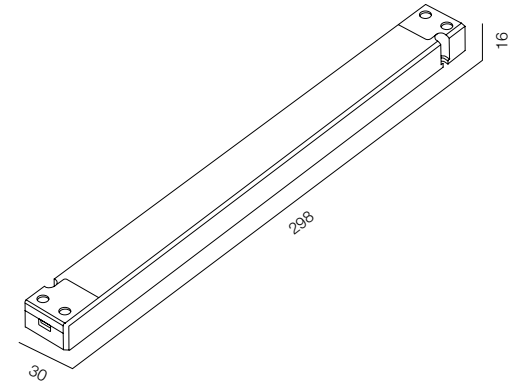

POWER SPL 100-24V DIM 220