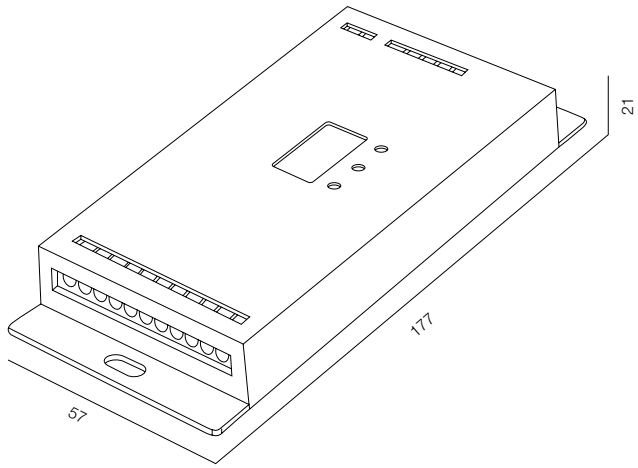

CONTROLLER DALI / RGBW 48V

POWER - 480W / 48V / CONTROL - DIM DALI / WARRANTY - 2 YEARS

REMOTE CONTROL / MONO 24V

REMOTE CONTROL / MONO 24V

POWER - 180W / 24V / WARRANTY - 1YEARS

SIGNAL RECEIVER SR.4C

SIGNAL RECEIVER SR.4C