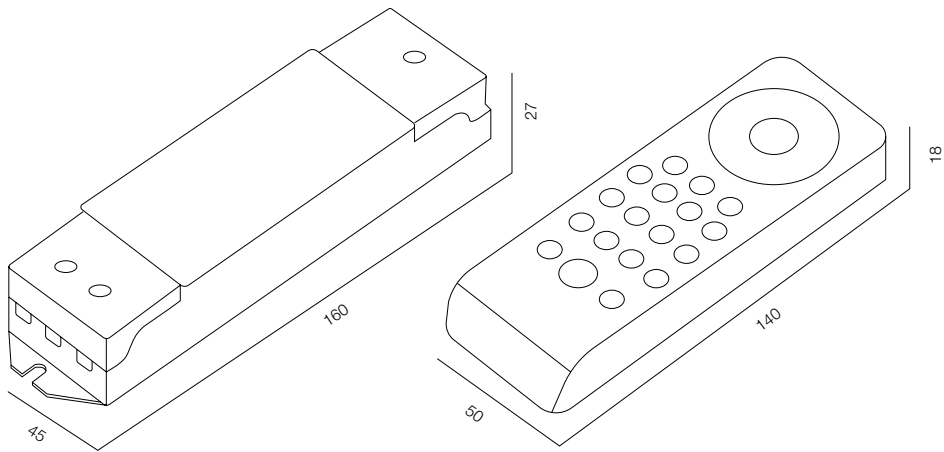

REMOTE CONTROL RGBW

SIGNAL RECEIVER SR.4C 720W

REMOTE CONTROL RGBW / CIRCA

TYPE - RECEIVER / LED - RGBW / 24V, 48V / WARRANTY - 2 YEARS

CONTROLLER SET.4C

REMOTE CONTROL / 4C

220V / WARRANTY - 2 YEARS

CONTROLLER.4C DALI