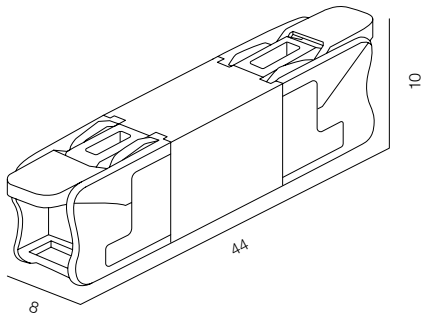

TERMINAL 2

TERMINAL 2

TYPE - DOUBLE TERMINAL STRIP (PACK OF 100 PIECES) / WARRANTY - 5 YEARS