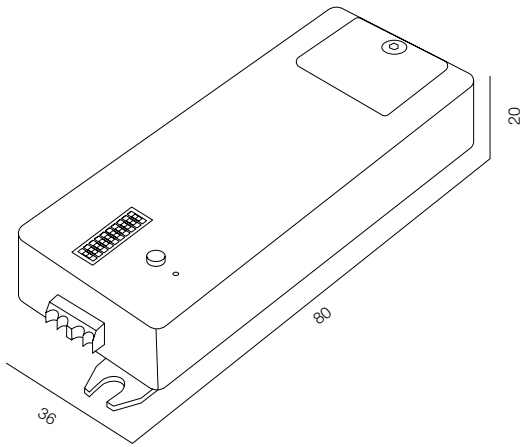

ZIGBEE ALICE 001

ZIGBEE ALICE CONTROL

220V - DIM TRIAC / CONTROL - ZIGBEE / WARRANTY - 2 YEARS

ZIGBEE VOICE 002

ZIGBEE VOICE 002 CONTROL

220V - DIM DALI (up to 20 devices) / CONTROL - ZIGBEE / WARRANTY - 2 YEARS