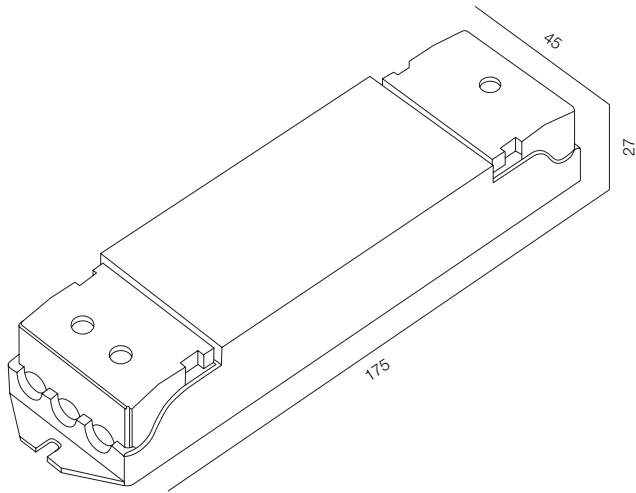

MATTER WALL PUSHBUTTON MODULE

MATTER WALL PUSHBUTTON MODULE

220V / CONTROL - MATTER / WARRANTY - 2 YEARS

SIGNAL RECEIVER SR.4C 720W

REMOTE CONTROL CCT

REMOTE CONTROL CCT / CIRCA

TYPE - RECEIVER / LED - CCT / 24V, 48V / WARRANTY - 2 YEARS