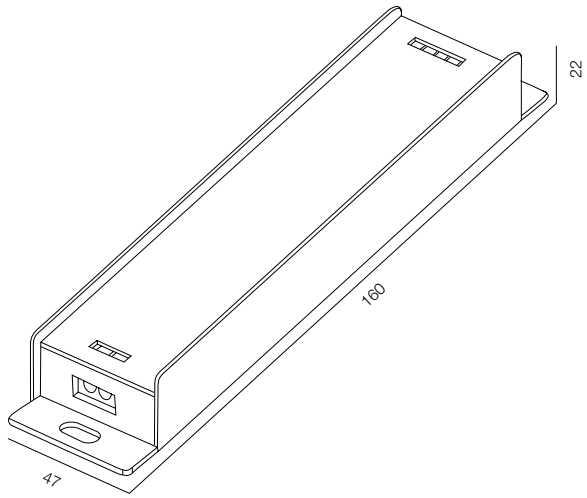

DIMMER 1-10V 10AM

DIMMER 1-10V 10AM

POWER - 240W / 24V / CONTROL 1-10V / WARRANTY - 2 YEARS