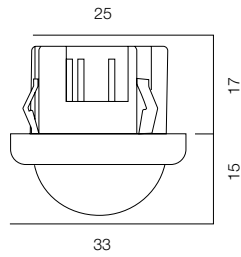

MOTION SENSOR KNX

MOTION SENSORS

IP20, IP65 / WARRANTY - 2 YEARS