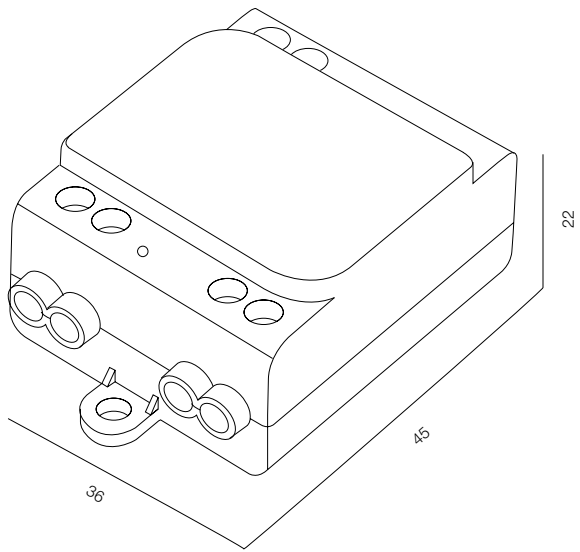

CASAMBI CBU-ASD

CASAMBI DALI 1CH CONTROL

UP TO 8 DALI BALLASTS, ACTIVE DALI PS / 220V / WARRANTY - 2 YEARS