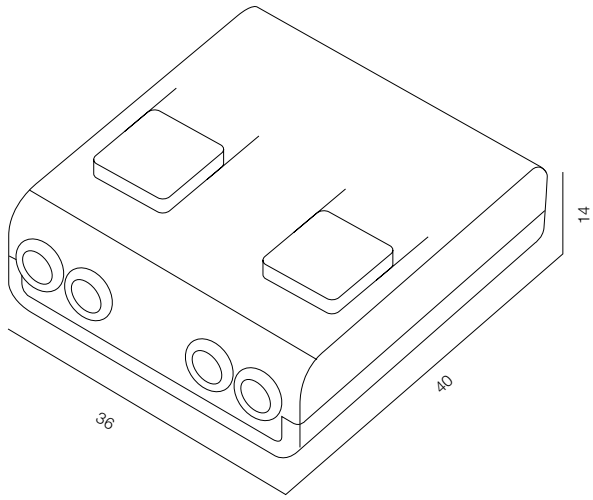

SMART LIGHT REMOTE

CASAMBI SMART LIGHT

UP TO 8 GROUPS, ACTIVE DALI PS / WARRANTY - 2 YEARS

CASAMBI CBU-ASD

CASAMBI DALI 1CH CONTROL

UP TO 8 DALI BALLASTS, ACTIVE DALI PS / 220V / WARRANTY - 2 YEARS

CASAMBI CBU-TED