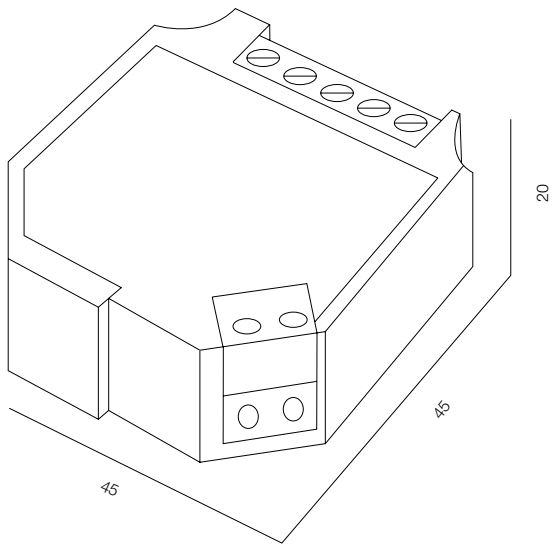

POWER - 480W / 24V / WARRANTY - 2 YEARS

REPEATER 4/5CH 24V

REPEATER 4/5CH 24V

POWER - 348W, 480W / 24V / WARRANTY - 2 YEARS

CONVERTER DIM 220-DIM DALI

CONVERTER DIM DALI-DIM 220

POWER - 200W / CONTROL - DIM DALI / WARRANTY - 2 YEARS