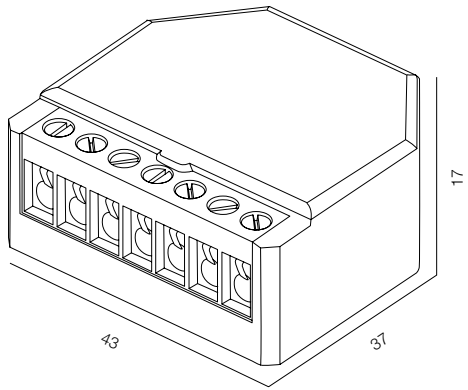

SALUTE & ALICE VOICE HUB

SALUTE & ALICA CONTROL

220V - DIM DALI / CONTROL - WI-FI / WARRANTY - 1 YEARS

M2D (MATTER TO DALI) BRIDGE

M2D (MATTER TO DALI) BRIDGE

220V - DIM DALI (up to 8 devices) / CONTROL - MATTER / WARRANTY - 2 YEARS