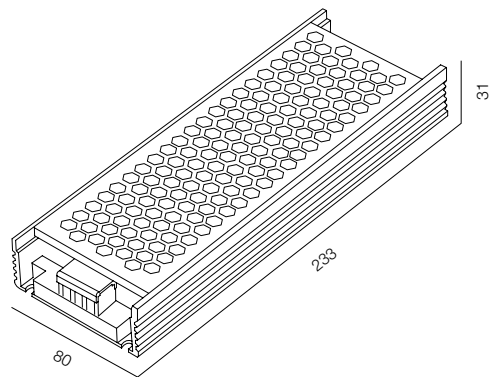

UHP 500-24/48V

POWER SOURCE 24V

POWER - 60W, 100W, 250W, 400W, 500W / IP20, IP40 / 24V / CONTROL - DIM 220, DIM 1-10 / WARRANTY - 1 YEARS