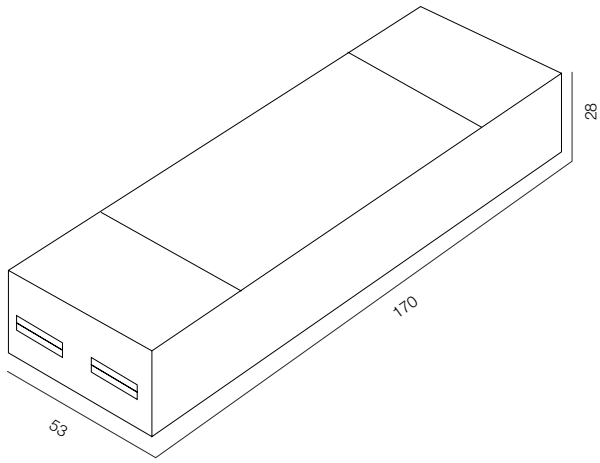

REMOTE CONTROL RGBW

SIGNAL RECEIVER SR.4C 720W

REMOTE CONTROL RGBW / CIRCA

TYPE - RECEIVER / LED - RGBW / 24V, 48V / WARRANTY - 2 YEARS

CONTROLLER SET.4C

REMOTE CONTROL / 4C

220V / WARRANTY - 2 YEARS

CONTROLLER.4C DALI