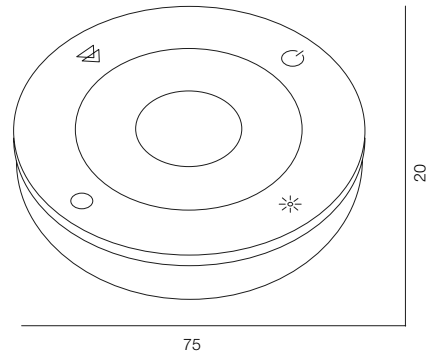

MATTER WALL PUSHBUTTON MODULE

MATTER WALL PUSHBUTTON MODULE

220V / CONTROL - MATTER / WARRANTY - 2 YEARS

SIGNAL RECEIVER SR.4C 720W

REMOTE CONTROL CCT

REMOTE CONTROL CCT / CIRCA

TYPE - RECEIVER / LED - CCT / 24V, 48V / WARRANTY - 2 YEARS