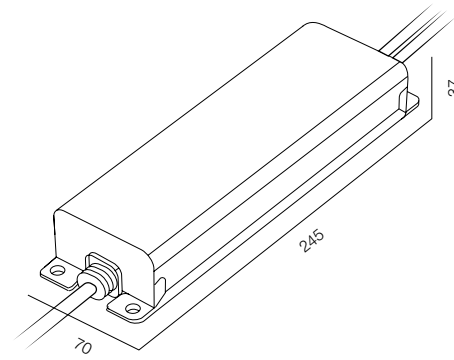

POWER - 100W, 200W, 240W, 400W, 600W / IP67 / 48V / CONTROL - DIM DALI, DIM 1-10 / WARRANTY - 2 YEARS

ERP 100-42V DIM 1-10

ELG 240-42V DALI

ELG 240-42V DIM 1-10

POWER SOURCE 42V

POWER - 100W, 240W / IP20, IP67 / 42V, 48V / CONTROL - DIM DALI, DIM 1-10 / WARRANTY - 2 YEARS