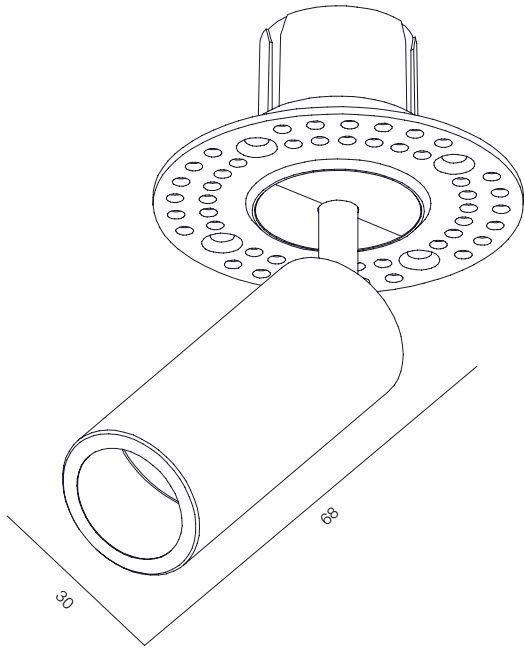

4 KEYS

SWITCH MECHANISM GIRA KNX

TYPE - 1 KEY, 2 KEYS, 4 KEYS

BOX M50 CAMERA T WH

M50 CAMERA

WARRANTY - 2 YEARS / FINISHES: PAINT (white)

LOCUS XS CAMERA

LOCUS XS CAMERA