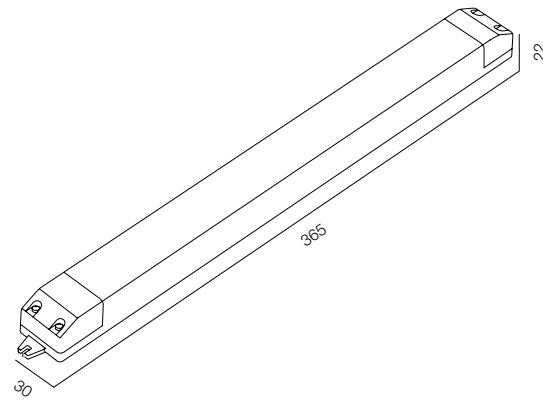

POWER SPL 250-24V