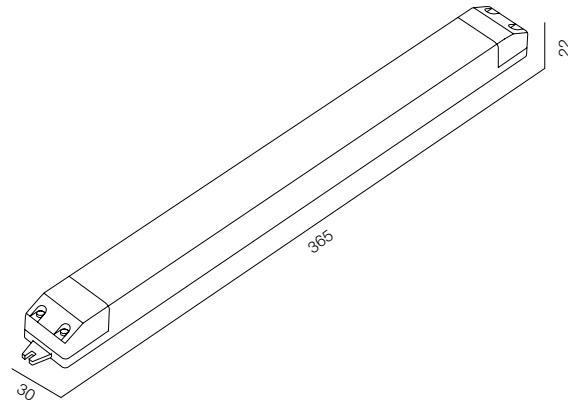

POWER SPL (SLF) 250W 48V

POWER SOURCE 48V NO DIM (SLIM)

POWER - 100W, 250W / 48V / WARRANTY - 2 YEARS