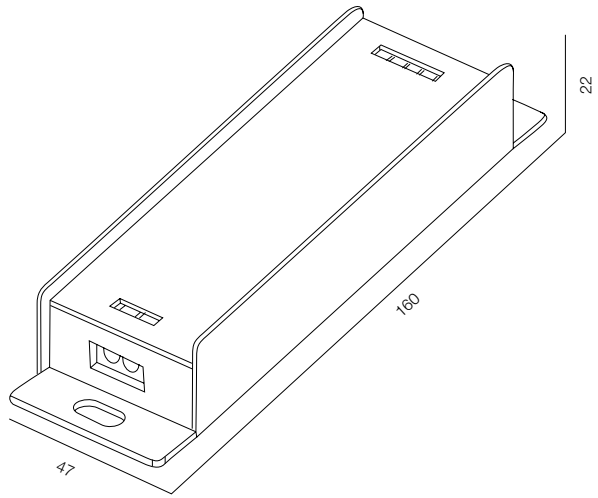

REPEATER 4/5CH 24V

REPEATER 4/5CH 24V

POWER - 348W, 480W / 24V / WARRANTY - 2 YEARS