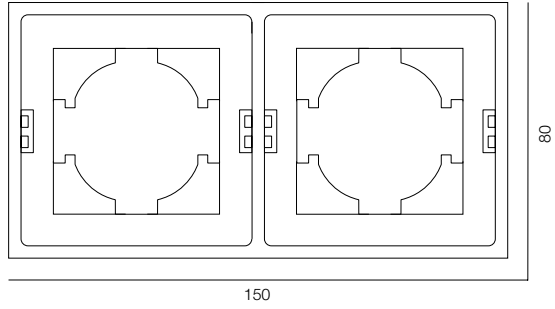

FRAME 2

SOCKET MECHANISM

WARRANTY - 2 YEARS / FINISHES: PAINT (white, black)