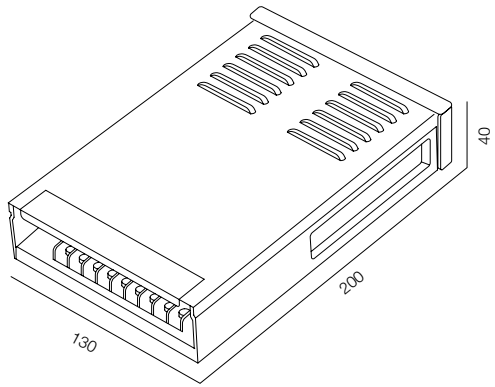

POWER SPL (ING) 100W 48V

ERP 100-48V

POWER SPL (SLF) 250W 48V

POWER SOURCE 48V NO DIM (SLIM)

POWER - 100W, 250W / 48V / WARRANTY - 2 YEARS

ERPF 400-24/48V

UHP 500-24/48V

POWER SOURCE 48V NO DIM