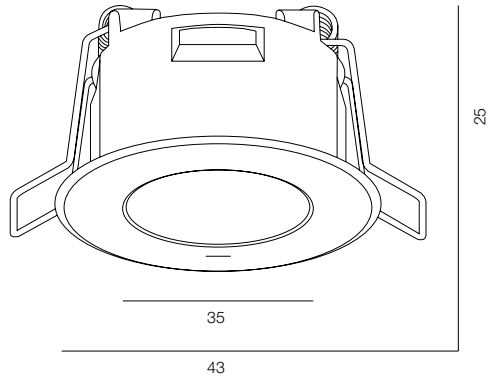

MOTION SENSOR KNX (KRT)