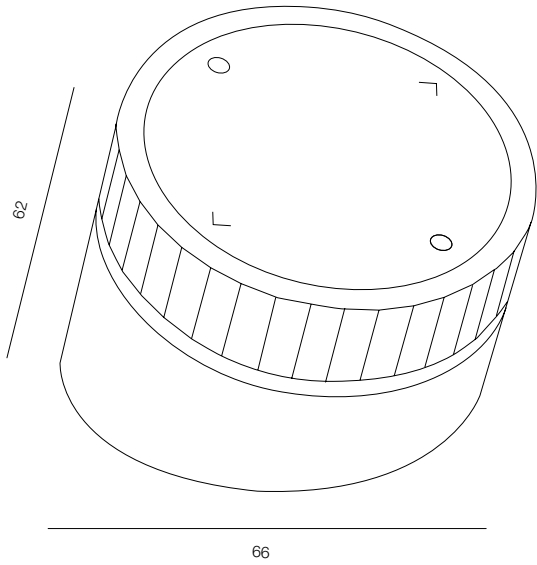

REMOTE CASAMBI

REMOTE CASAMBI

3VDC / IP20 / WARRANTY - 2 YEARS