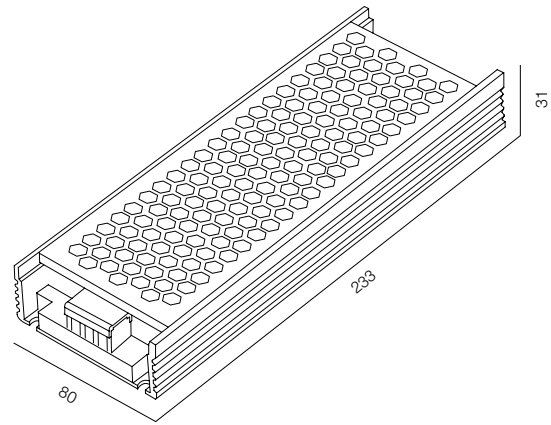

POWER SPL (ING) 100W 48V

ERP 100-48V

POWER SPL (SLF) 250W 48V

POWER SOURCE 48V NO DIM (SLIM)

POWER - 100W, 250W / 48V / WARRANTY - 2 YEARS

ERPF 400-24/48V

UHP 500-24/48V

POWER SOURCE 48V NO DIM