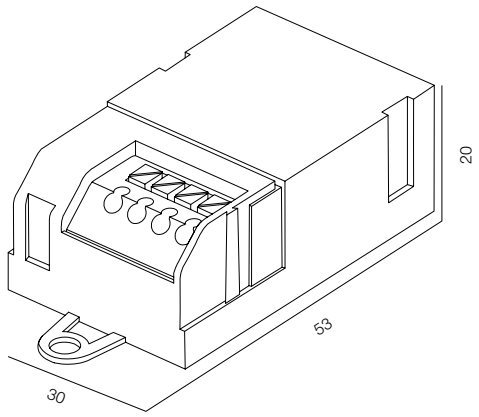

M2D (MATTER TO DALI) BRIDGE

M2D (MATTER TO DALI) BRIDGE

220V - DIM DALI (up to 8 devices) / CONTROL - MATTER / WARRANTY - 2 YEARS