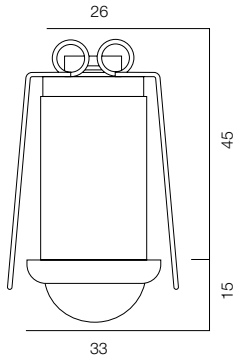

MOTION SENSOR 220V