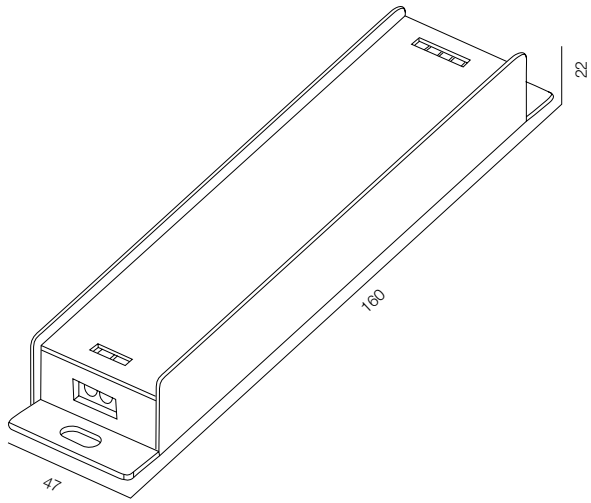

DIMMER PUSH 4CH DIM DALI

DIMMER PUSH 4CH DIM DALI

4 DALI CHANNELS / WARRANTY - 2 YEARS

DIMMER 1-10V 10AM

DIMMER 1-10V 10AM

POWER - 240W / 24V / CONTROL 1-10V / WARRANTY - 2 YEARS

DIMMER TRIAC

DIMMER TRIAC