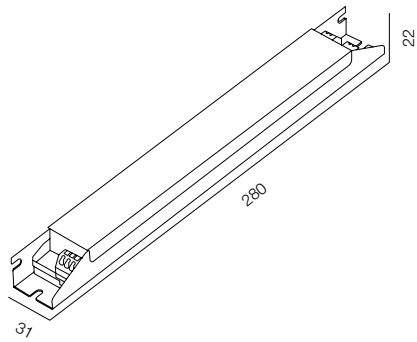

POWER - 100W, 200W, 240W, 400W, 600W / IP67 / 48V / CONTROL - DIM DALI, DIM 1-10 / WARRANTY - 2 YEARS

ERP 100-42V DIM 1-10

ELG 240-42V DALI

ELG 240-42V DIM 1-10

POWER SOURCE 42V

POWER - 100W, 240W / IP20, IP67 / 42V, 48V / CONTROL - DIM DALI, DIM 1-10 / WARRANTY - 2 YEARS