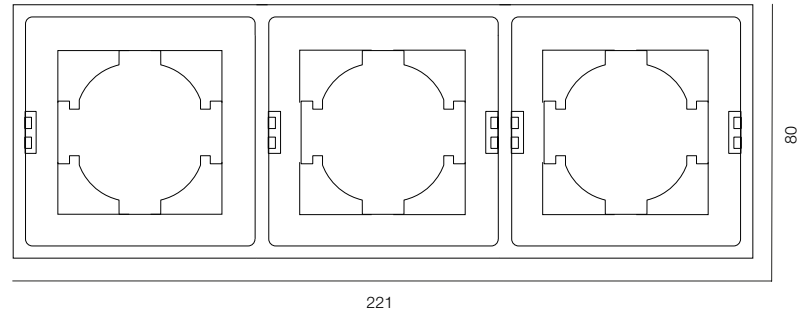

FRAME 1

FRAME 2

FRAME 3

SOCKET MECHANISM

SOCKET MECHANISM

WARRANTY - 2 YEARS / FINISHES: PAINT (white, black)

FRAME 1

FRAME 2