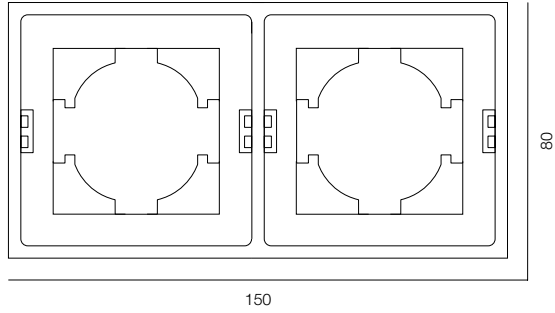

FRAME 1

FRAME 2

FRAME 3

SOCKET MECHANISM

SOCKET MECHANISM

WARRANTY - 2 YEARS / FINISHES: PAINT (white, black)

FRAME 1

FRAME 2