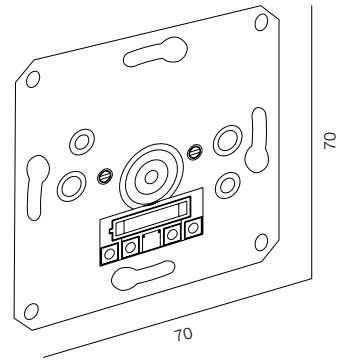

FRAME 3

SWITCH MECHANISM 1 BUTTON / RESET

SWITCH MECHANISM 2 BUTTON / RESET

SWITCH MECHANISM

WARRANTY - 2 YEARS / FINISHES: PAINT (white, black)

DIM MECHANISM TRIAC 250W

DIM MECHANISM DALI 75 mA

DIM MECHANISM DALI AP 100 mA