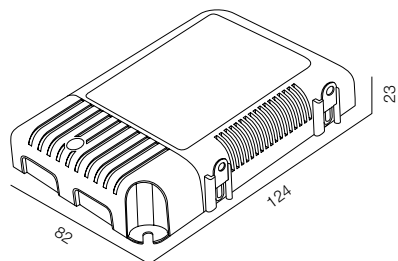

DIM DALI DRIVER 20W

DIM DALI DRIVER 35W

DIM DALI DRIVER 50W

DIM DALI DRIVER 60W

DRIVER DIM DALI

POWER - 20W, 35W, 50W, 60W / CONTROL - DIM DALI, PUSH / WARRANTY - 2 YEARS

DRIVER DALI DIM 0,1% 10W 120-350MA

DRIVER DALI DIM 0,1% 10W 350-700MA