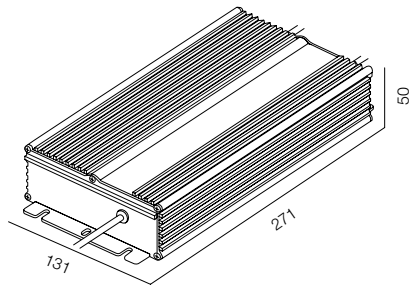

POWER - 400W, 500W / 48V / WARRANTY - 2 YEARS

POWER SLD 200-48V DALI 0,1%

ELG 200-48V DALI

ELG 240-48V DALI

POWER SPL (KG) 400W 48V IP67 DALI

POWER SPL (UCPS) 600W 48V IP67 DALI

ERP 100W-48V DIM

POWER SOURCE 48V DIM DALI