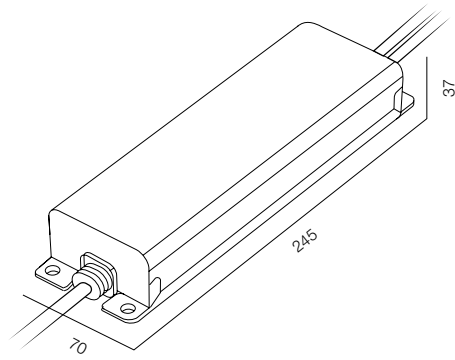

ELG 240-42V DALI