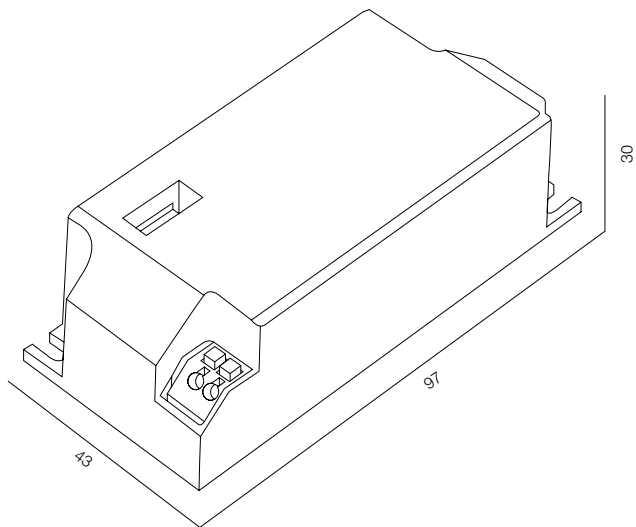

DIM BLUETOOTH TCI 38.300-1050

DRIVER DIM BLUETOOTH

POWER - 38W / CONTROL - BLUETOOTH, PUSH / WARRANTY - 2 YEARS