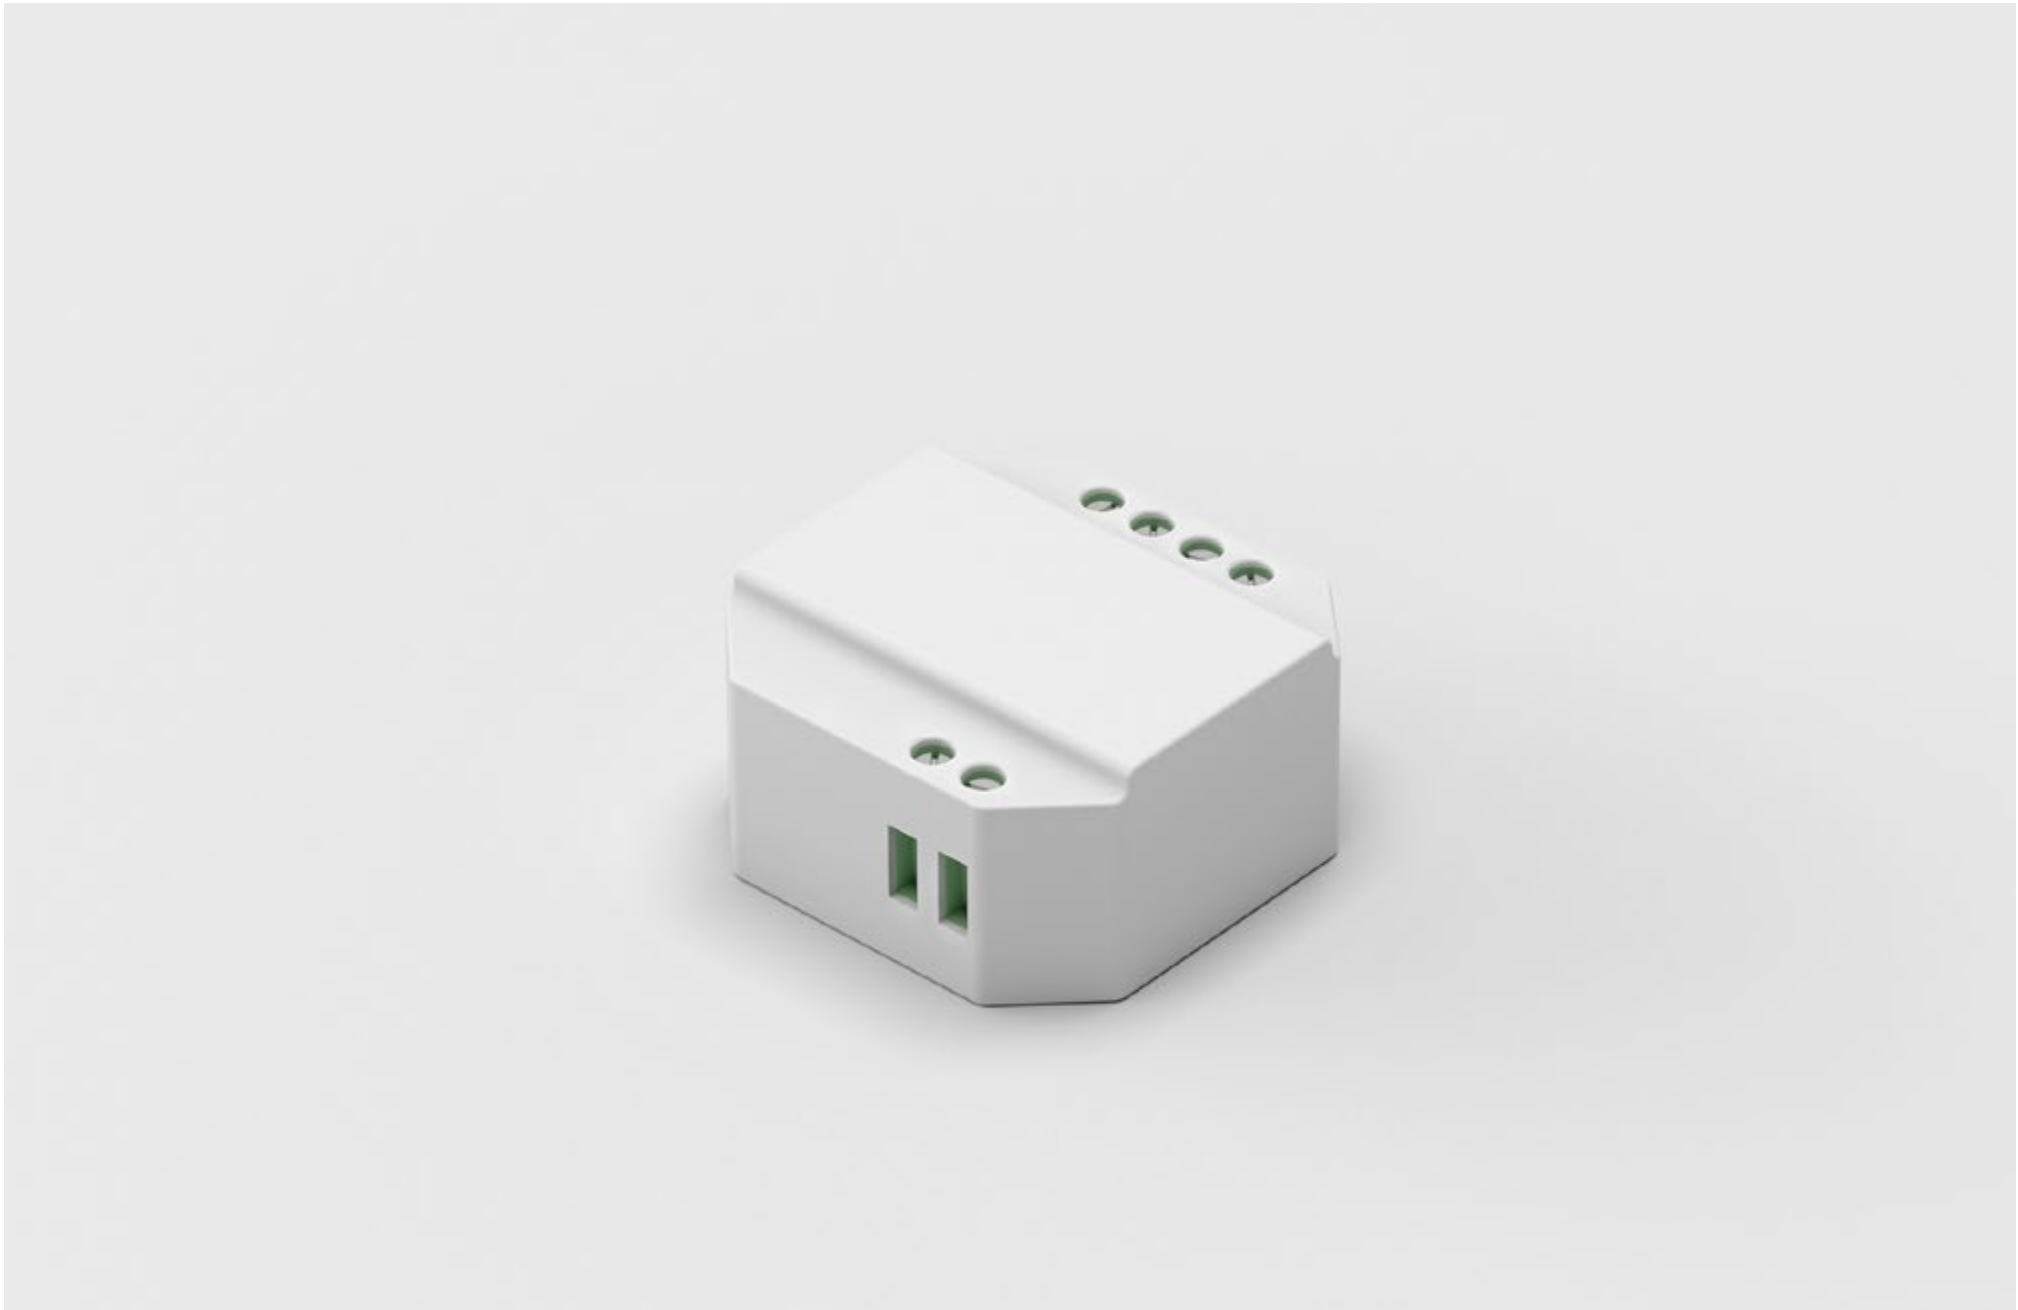

ZIGBEE ALICE 001

ZIGBEE ALICE CONTROL

220V - DIM TRIAC / CONTROL - ZIGBEE / WARRANTY - 2 YEARS

ZIGBEE VOICE 002

ZIGBEE VOICE 002 CONTROL

220V - DIM DALI (up to 20 devices) / CONTROL - ZIGBEE / WARRANTY - 2 YEARS