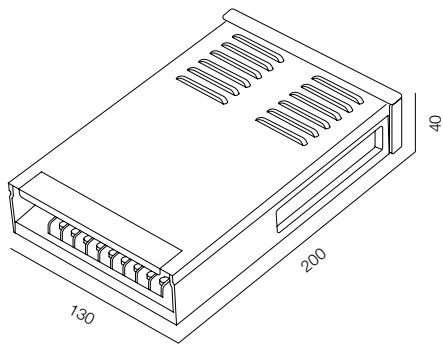

ERPF 400-24/48V