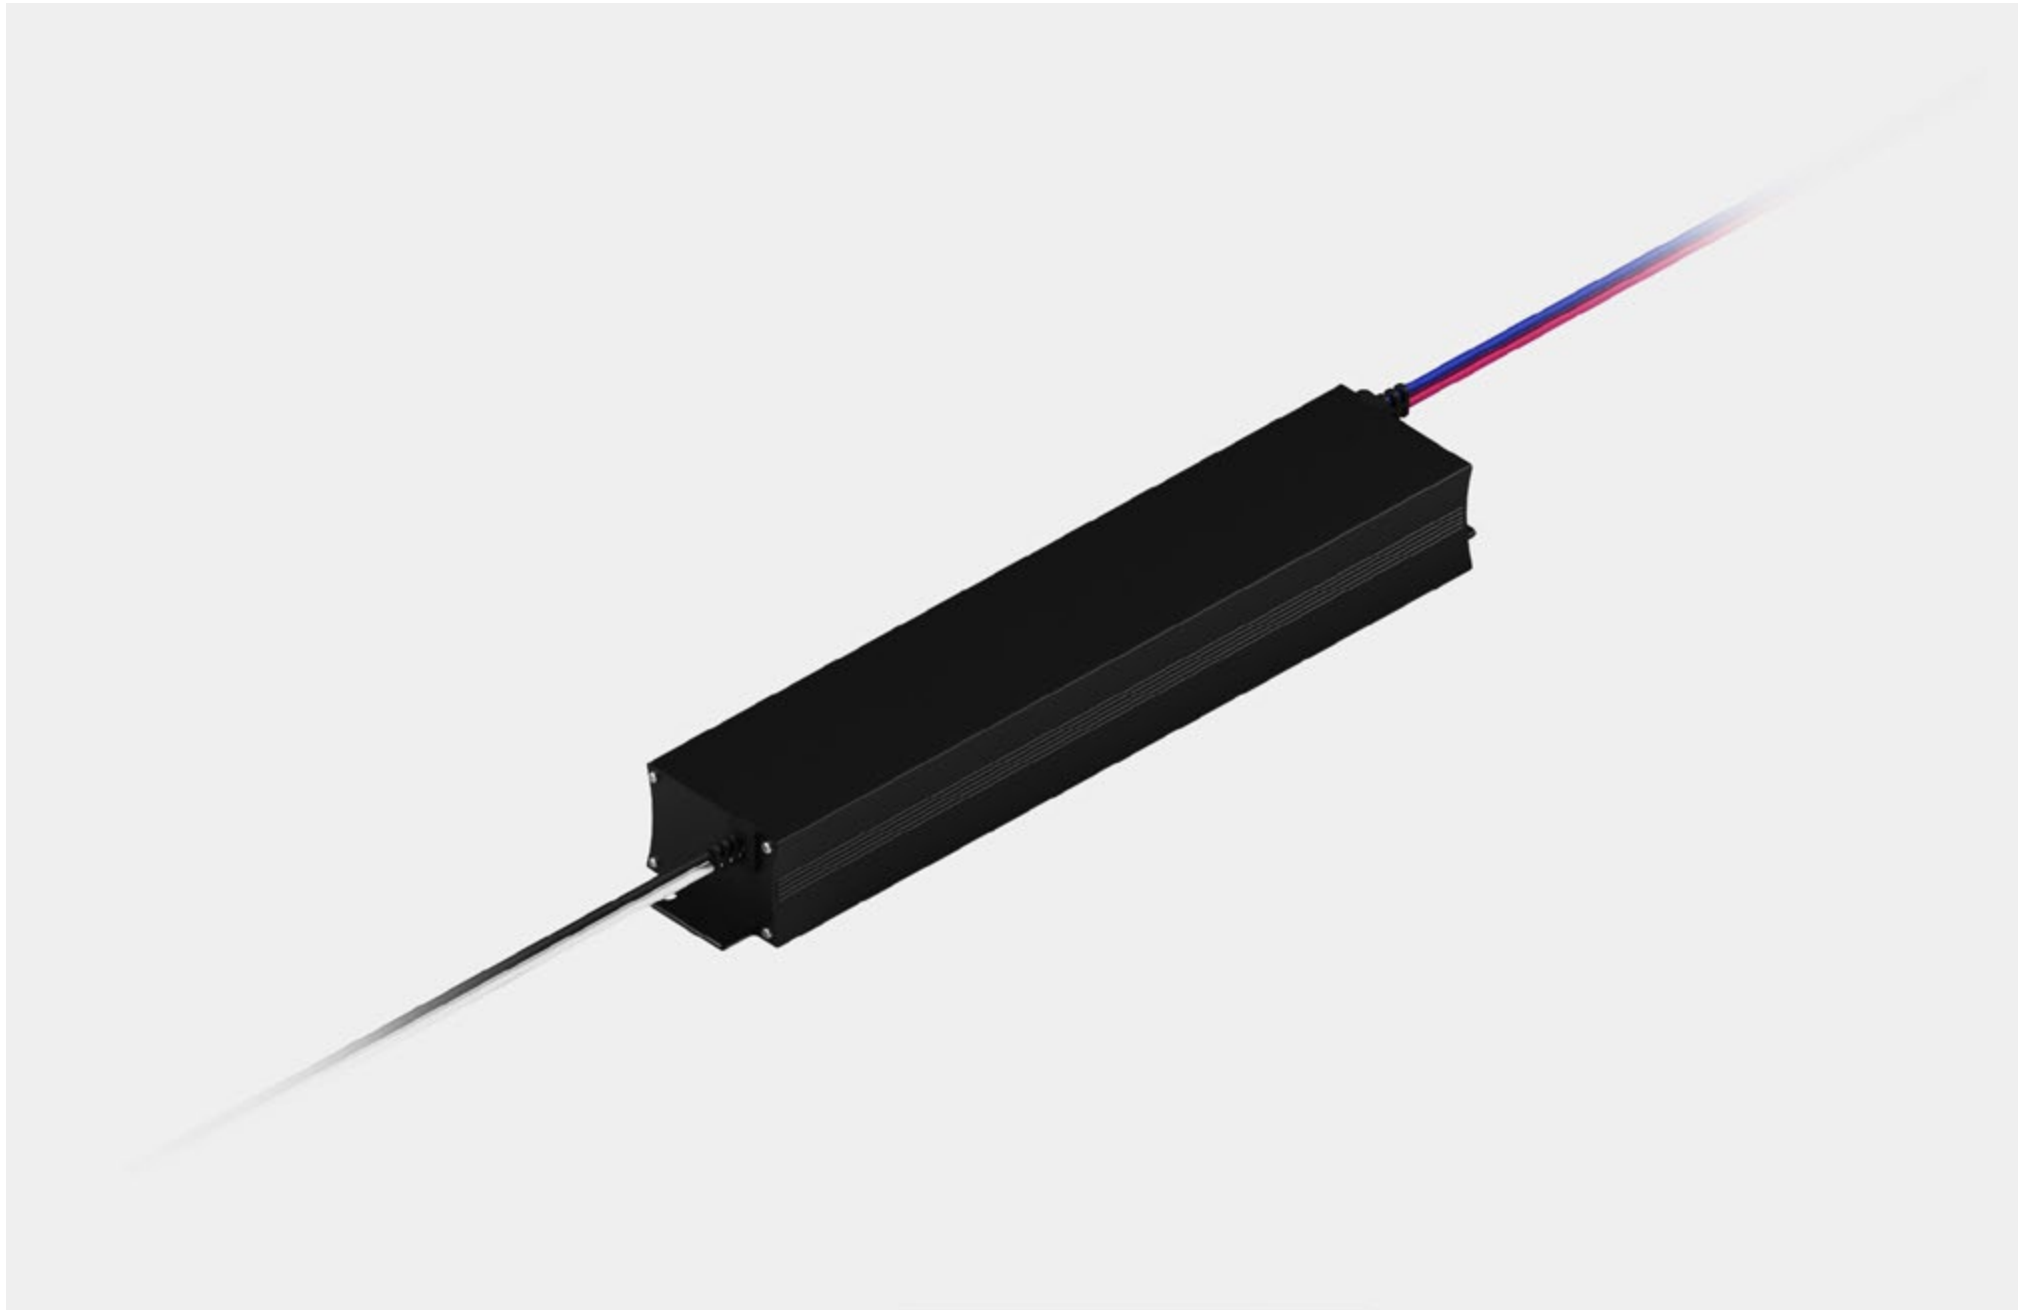

GOOD DESIGN, CHICAGO
2020, 2021

DESIGNED AND MADE
IN RUSSIA, MOSCOW
2022

GOLDEN PHOTON, MOSCOW
2021, 2023

ADD AWARDS, ST. PETERSBURG
2021

ELLE DECORATION, MOSCOW
2020

INDEX

| | | | |
|--------------------------------|----|----------------------------|-----|
| POWER SOURCE 48V NO DIM (SLIM) | 7 | CONVERTER DIM 220-DIM DALI | 59 |
| POWER SOURCE 48V NO DIM | 9 | DIMMER PUSH 4CH DIM DALI | 61 |
| POWER SOURCE 48V DIM DALI | 11 | DIMMER 1CH-10A | 63 |
| POWER SOURCE 42V | 13 | DIMMER 220V | 65 |
| POWER SOURCE 24V | 15 | MOTION SENSORS | 67 |
| | | MOTION SENSORS KNX (CRT) | 69 |
| DRIVER DIM DALI | 17 | | |
| DRIVER DIM DALI 01% | 19 | SOCKET MECHANISM | 71 |
| DRIVER DIM TRIAC 220V | 21 | SWITCH MECHANISM | 73 |
| DRIVER DIM BLUETOOTH | 23 | DIM MECHANISM | 75 |
| | | | |
| CASAMBI SMART LIGHT | 25 | TOUCH PANEL GIRA G1 | 77 |
| CASAMBI DALI 1CH CONTROL | 27 | WALL KEYS GIRA KNX | 79 |
| CASAMBI DIM220 1CH CONTROL | 29 | SWITCH MECHANISM GIRA KNX | 81 |
| REMOTE CASAMBI | 31 | | |
| DALI POWER SUPPLY | 33 | M50 CAMERA | 83 |
| | | LOCUS XS CAMERA | 85 |
| ZIGBEE ALICE CONTROL | 35 | REMOTE BRACKET CAMERA | 87 |
| ZIGBEE VOICE 002 CONTROL | 37 | | |
| | | SPECTROMETER CENTERSVET | 89 |
| SALUTE & ALISA CONTROL | 39 | | |
| | | TERMINAL 2 | 91 |
| M2D (MATTER TO DALI) BRIDGE | 41 | WAGO BOX IP68 | 93 |
| MATTER WALL PUSHBUTTON MODULE | 43 | | |
| | | EMERGENCY SPOT | 95 |
| REMOTE CONTROL CCT / CIRCA | 45 | EMERGENCY S2S | 97 |
| REMOTE CONTROL RGBW / CIRCA | 47 | DRIVER EMERGENCY 2.5W | 99 |
| REMOTE CONTROL / 4C | 49 | EMERGENCY POWER 40W | 101 |
| CONTROLLER DALI / RGBW 48V | 51 | | |
| REMOTE CONTROL / MONO 24V | 53 | | |
| SIGNAL RECEIVER SR.4C | 55 | | |
| REPEATER 24V | 57 | | |