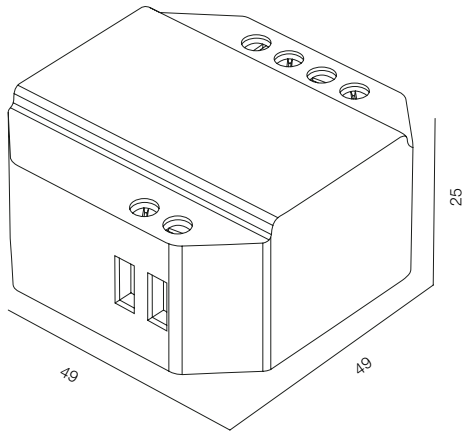

ZIGBEE ALICE 001

ZIGBEE ALICE CONTROL

220V - DIM TRIAC / CONTROL - ZIGBEE / WARRANTY - 2 YEARS

ZIGBEE VOICE 002

ZIGBEE VOICE 002 CONTROL

220V - DIM DALI (up to 20 devices) / CONTROL - ZIGBEE / WARRANTY - 2 YEARS