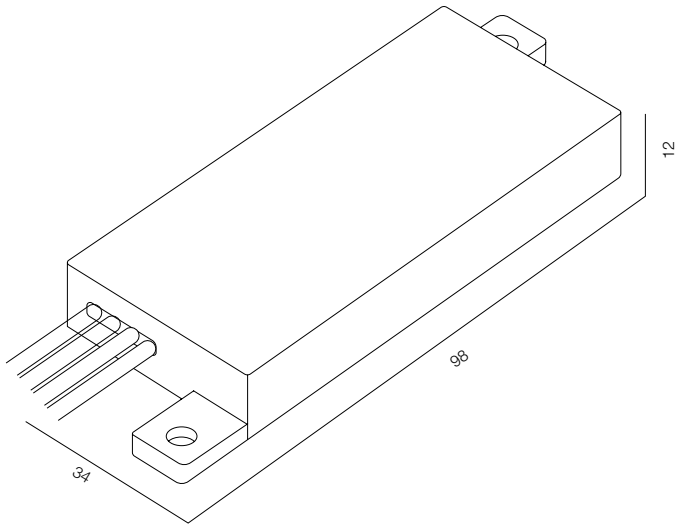

CURRENT - 350mA (24-42V), 350mA (30-40V), 500mA (17-30V), 500mA (22-41V), 700mA (8-15V), 700mA (35-42V) / WARRANTY - 2 YEARS

DIM BLUETOOTH TCI 38.300-1050

DRIVER DIM BLUETOOTH

POWER - 38W / CONTROL - BLUETOOTH, PUSH / WARRANTY - 2 YEARS