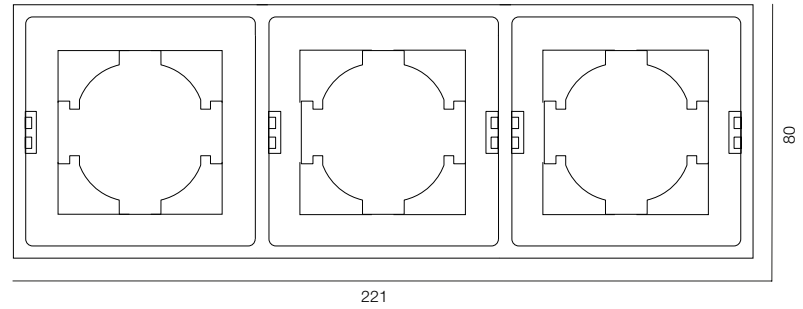

FRAME 3

SOCKET MECHANISM

WARRANTY - 2 YEARS / FINISHES: PAINT (white, black)