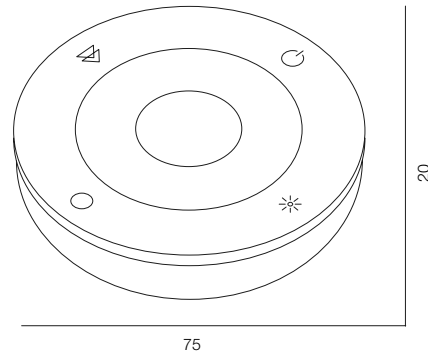

SIGNAL RECEIVER SR.4C 720W

REMOTE CONTROL RGBW / CIRCA

TYPE - RECEIVER / LED - RGBW / 24V, 48V / WARRANTY - 2 YEARS