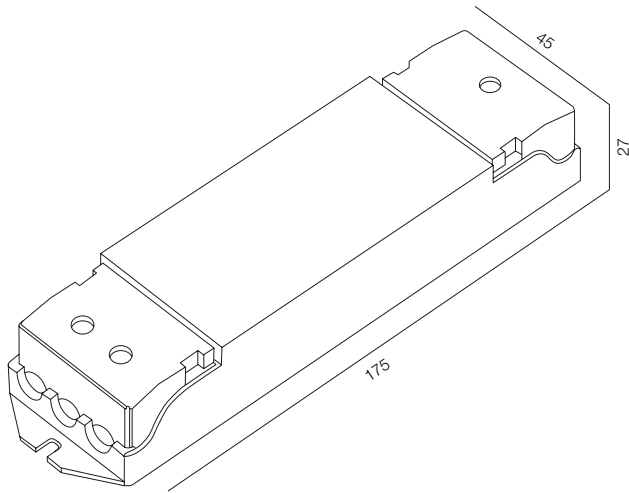

MATTER WALL PUSHBUTTON MODULE

MATTER WALL PUSHBUTTON MODULE

220V / CONTROL - MATTER / WARRANTY - 2 YEARS

SIGNAL RECEIVER SR.4C 720W

REMOTE CONTROL CCT

REMOTE CONTROL CCT / CIRCA

TYPE - RECEIVER / LED - CCT / 24V, 48V / WARRANTY - 2 YEARS