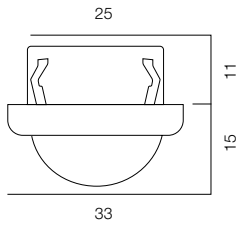

MOTION SENSOR DALI