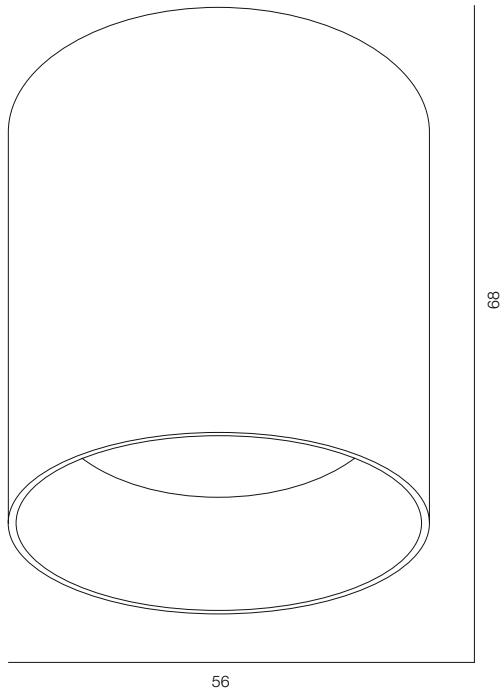

LOCUS C56 IP65 S

LOCUS C IP65 S

POWER - 8W / OPTIC - MEDIUM / CCT - 2200K / CRI>93 Ra (R9>90) / COMFORT - UGR <19 / IP65 / 220V (driver included) / CONTROL - DIM 220 / WARRANTY - 2 YEARS

FINISHES: PAINT (white, grey) / 100% BRASS (gold, black, pink, platinum)