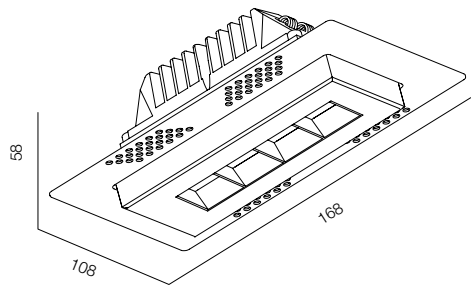

MOPS LINE RT WALL 8W