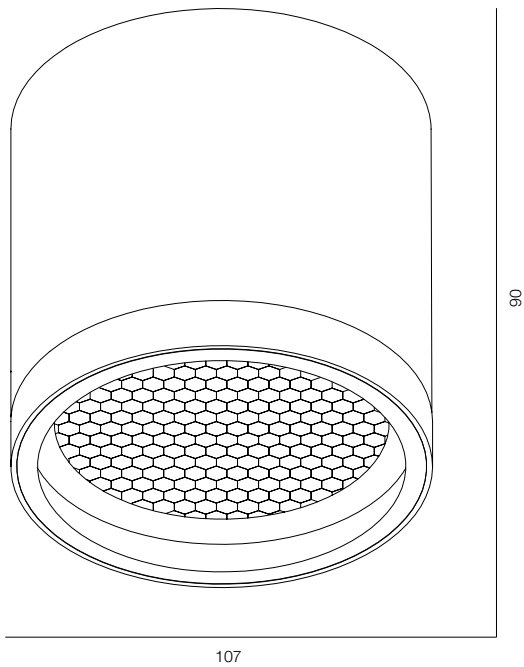

107

90

OREO C IP65 FLAT 14W

OREO C IP65 FLAT

POWER - 14W / OPTIC - WIDE / CCT - 2700K / CRI>93 Ra (R9>90) / COMFORT - UGR <19 /
IP65 / 220V (driver included) / CONTROL - DIM 220 / WARRANTY - 2 YEARS

FINISHES: PAINT (white, gray)