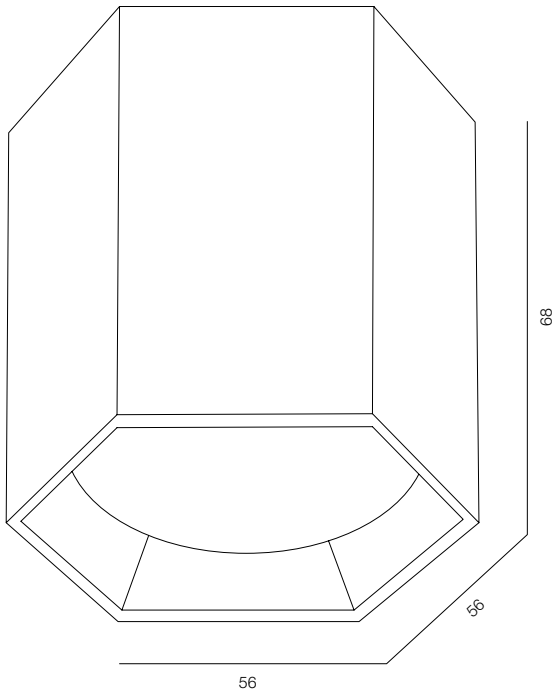

FINISHES: PAINT (white, grey) / 100% BRASS (gold, black, pink, platinum)

BABY EDGE C56 IP65

BABY EDGE C IP65

POWER - 6W, 8W / OPTIC - MEDIUM / CCT - 2200K, 2700K / CRI>93 Ra (R9>90) / COMFORT - UGR <19 / IP65 / 220V (driver included) / CONTROL - DIM 220 / WARRANTY - 2 YEARS