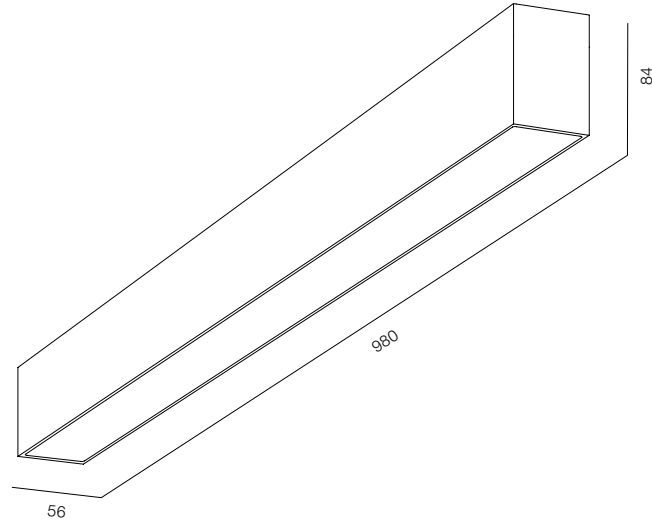

SOFT LINE C56 IP65 24W, 980

SOFT LINE C56 IP65

POWER - 13W, 24W, 26W / FLOOD / CCT - 2200K, 2700K / CRI>93 Ra (R9>90) / COMFORT - UGR <19 / IP65 / 220V (driver included) / CONTROL - DIM 220, DIM DALI / WARRANTY - 2 YEARS

FINISHES: PAINT (gray)