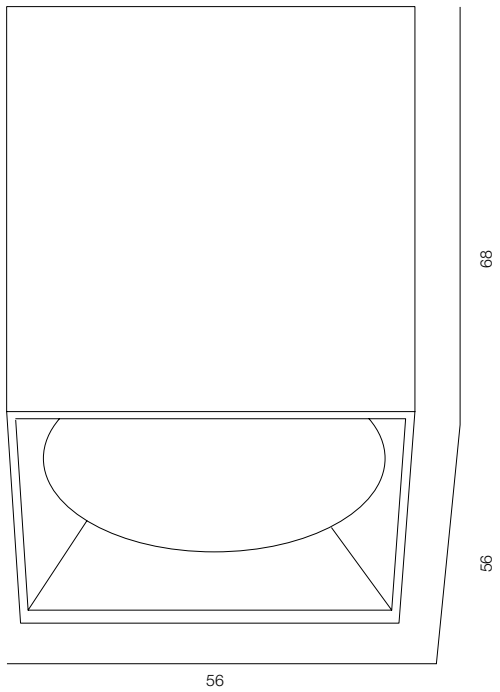

BABY QBIQ C56 IP65

BABY QBIQ C IP65

POWER - 6W, 8W / OPTIC - MEDIUM / CCT - 2200K, 2700K / CRI>93 Ra (R9>90) / COMFORT - UGR <19 / IP65 / 220V (driver included) / CONTROL - DIM 220 / WARRANTY - 2 YEARS

FINISHES: PAINT (white, grey) / 100% BRASS (gold, black, pink, platinum)