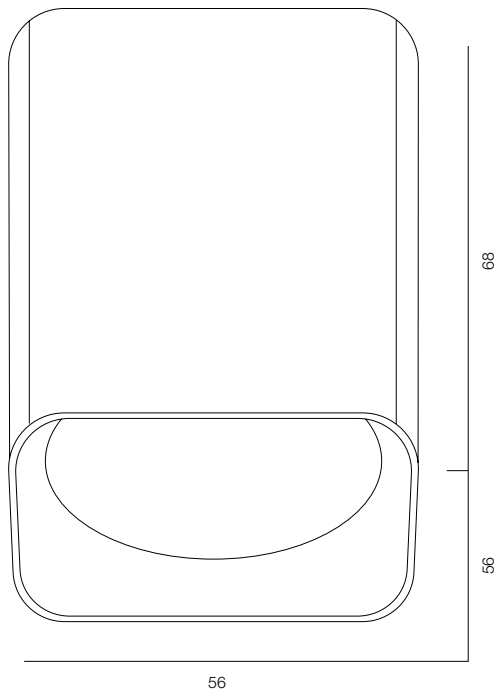

BABY MELT C56 IP65

BABY MELT C IP65

POWER - 6W, 8W / OPTIC - MEDIUM / CCT - 2200K, 2700K / CRI>93 Ra (R9>90) / COMFORT - UGR <19 / IP65 / 220V (driver included) / CONTROL - DIM 220 / WARRANTY - 2 YEARS

FINISHES: PAINT (white, grey) / 100% BRASS (gold, black, pink, platinum)