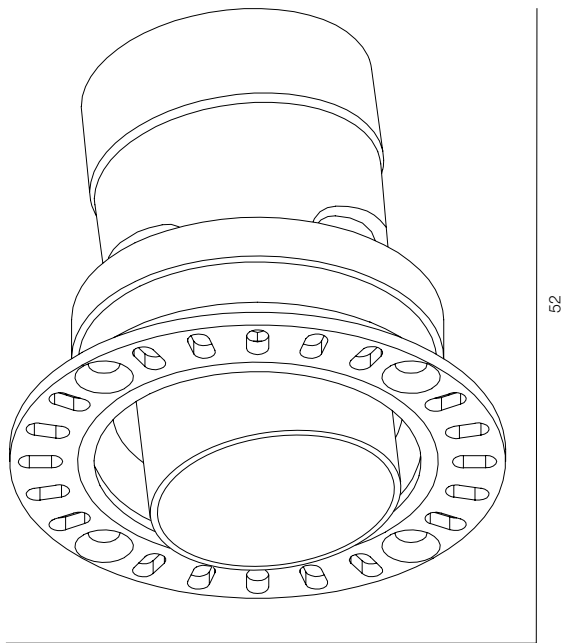

56

40

POINT XS IP65 TURN 2W

POINT XS IP65 TURN

POWER - 2W / OPTIC - SUPER SPOT / CCT - 2200K / CRI>93 Ra (R9>90) / COMFORT - UGR <19 /
IP65 / 220V (driver included) / CONTROL - NO DIM / WARRANTY - 5 YEARS

FINISHES: PAINT (white, grey)