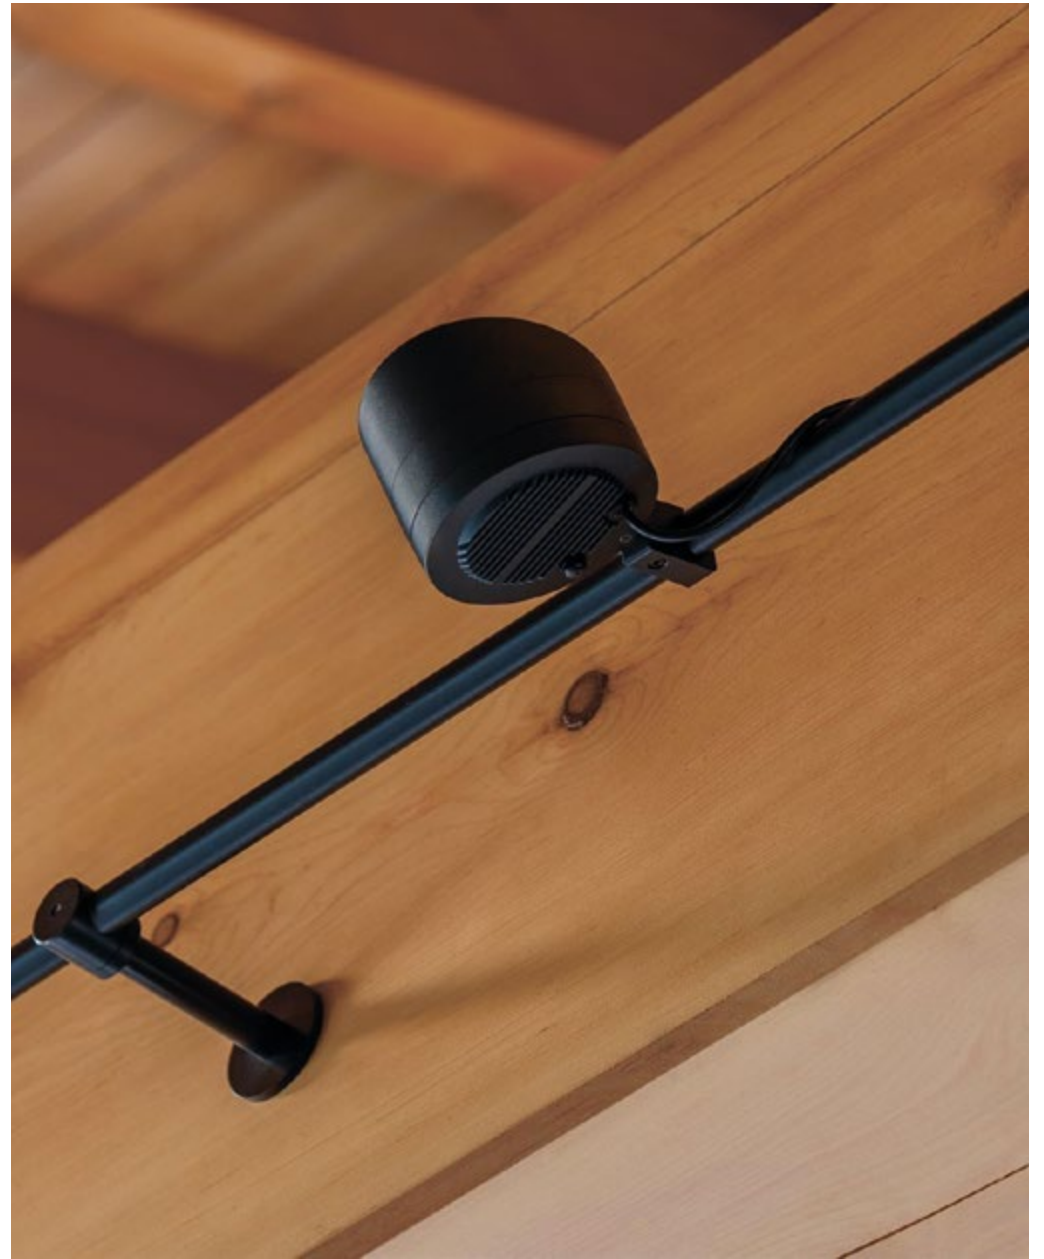

OREO PIN IP65 PAINT GREY
Like lounge RENAISSANCE PARK

OREO PIN IP65 PAINT GREY
Like lounge RENAISSANCE PARK

FREELIGHT PIN IP65 PAINT GREY

Render by ALFIYA MAN'KINA

FREELIGHT PIN IP65 PAINT GREY
Studio DE&DE STUDIO / Exhibition BIF (Moscow)