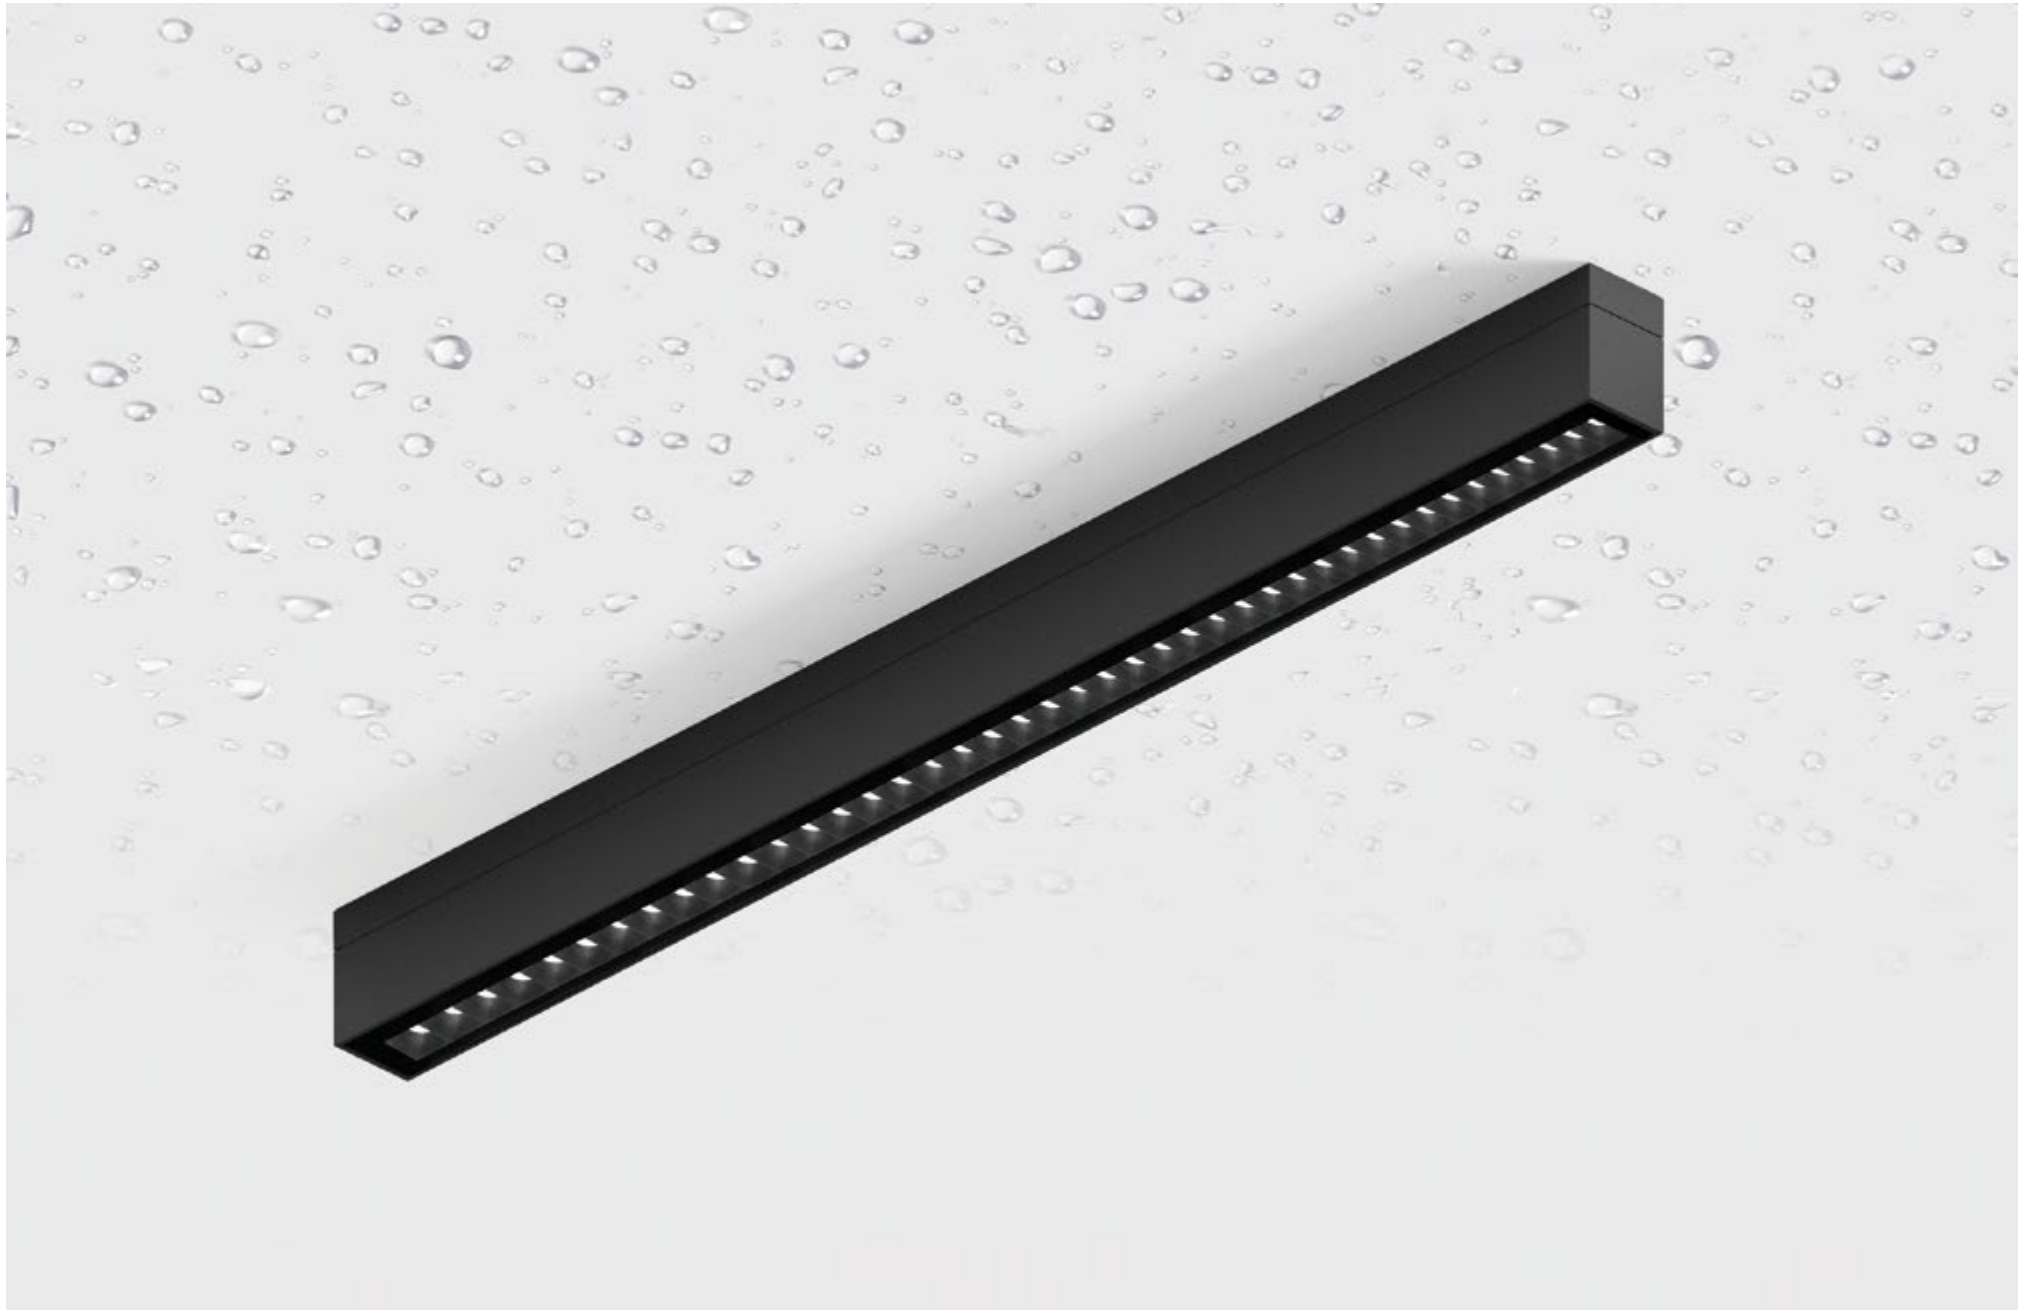

FINISHES: PAINT (gray)

DIRECT LINE C56 IP65 508

DIRECT LINE C56 IP65 980

DIRECT LINE C56 IP65

POWER - 14W, 26W / OPTIC - SUPER SPOT / CCT - 2700K / CRI>93 Ra (R9>90) / COMFORT - UGR <19 /
IP65 / 220V (driver included) / CONTROL - DIM DALI / WARRANTY - 2 YEARS