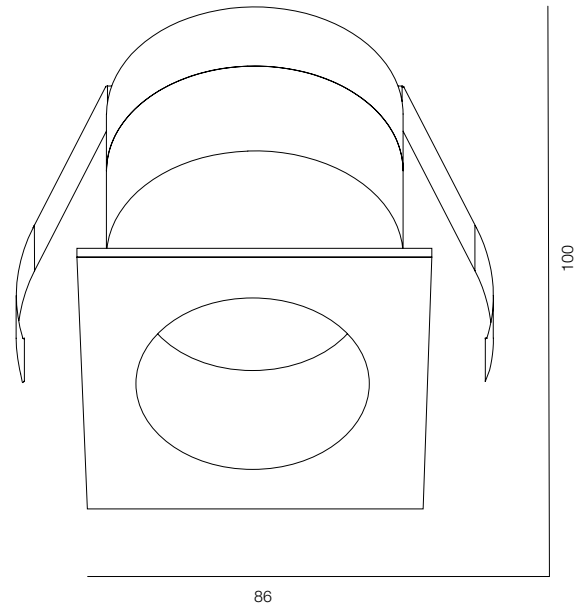

FINISHES: STAINLESS STEEL / PAINT (white, grey, black) / 100% BRASS (gold, black, pink, platinum) / 100% COPPER

NAUTILUS S SQR IP65

NAUTILUS M SQR IP65

NAUTILUS L IP65 SQR

NAUTILUS SQR IP65

POWER - 2W, 6W, 10W / FLOOD / CCT - 2700K, 3000K / CRI>93 Ra (R9>90) / COMFORT - UGR <19 / IP65 / 220V (driver included) / CONTROL - NO DIM, DIM DALI / WARRANTY - 5 YEARS