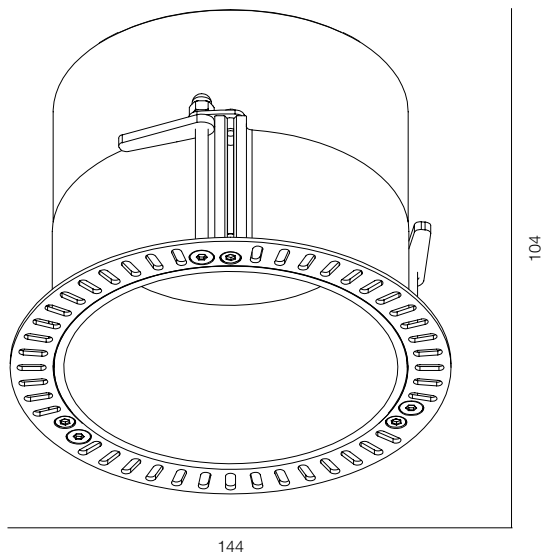

144

104

OREO R IP65 DEEP 18W

OREO R IP65 DEEP

POWER - 18W / OPTIC - SPOT, WIDE / CCT - 2200K, 2700K, 3000K / CRI>93 Ra (R9>90) / COMFORT - UGR <19 / IP65 / 220V (driver included) / CONTROL - NO DIM / WARRANTY - 2 YEARS

FINISHES: PAINT (white, grey, black) / 100% BRASS (gold, platinum)