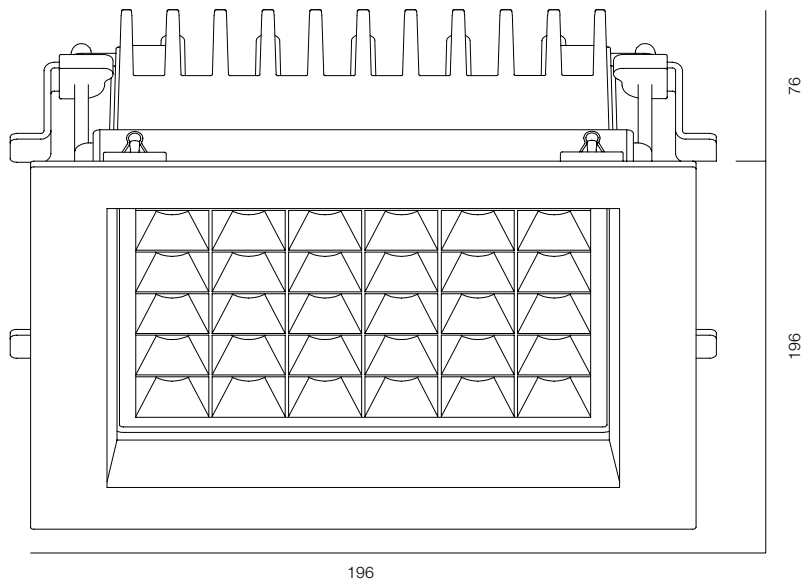

TOPPER R SPOT IP65 27W

TOPPER R SPOT IP65

POWER - 27W / OPTIC - SPOT / CCT - 2700K / CRI>93 Ra (R9>90) / COMFORT - UGR <19 / IP65 / 220V (driver included) / CONTROL - DIM DALI / WARRANTY - 2 YEARS

FINISHES: PAINT (grey) / STAINLESS STEEL / 100% BRASS (gold)