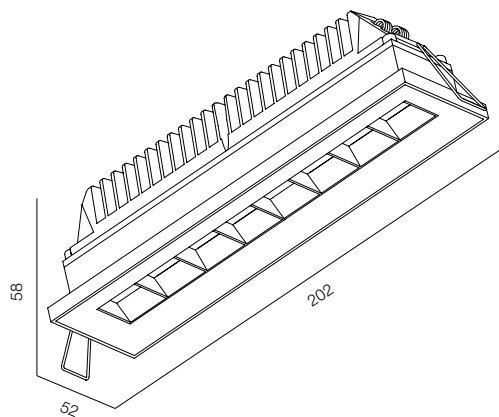

MOPS LINE R WALL 16W