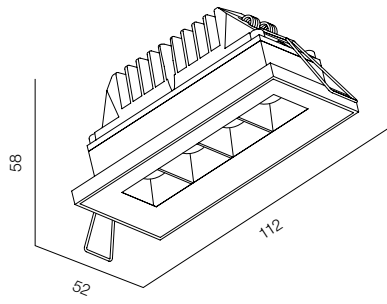

MOPS LINE R IP65 8W