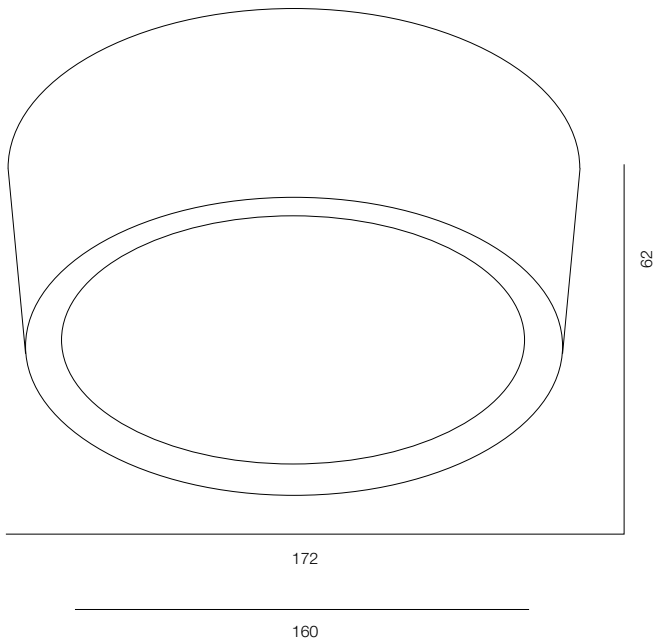

TOPPER C IP65 SOFT 15W

TOPPER C IP65 SOFT

POWER - 15W / FLOOD / CCT - 2700K / CRI>93 Ra (R9>90) / COMFORT - UGR <19 / IP65 / 220V (driver included) / CONTROL - NO DIM / WARRANTY - 2 YEARS

FINISHES: PAINT (gray)