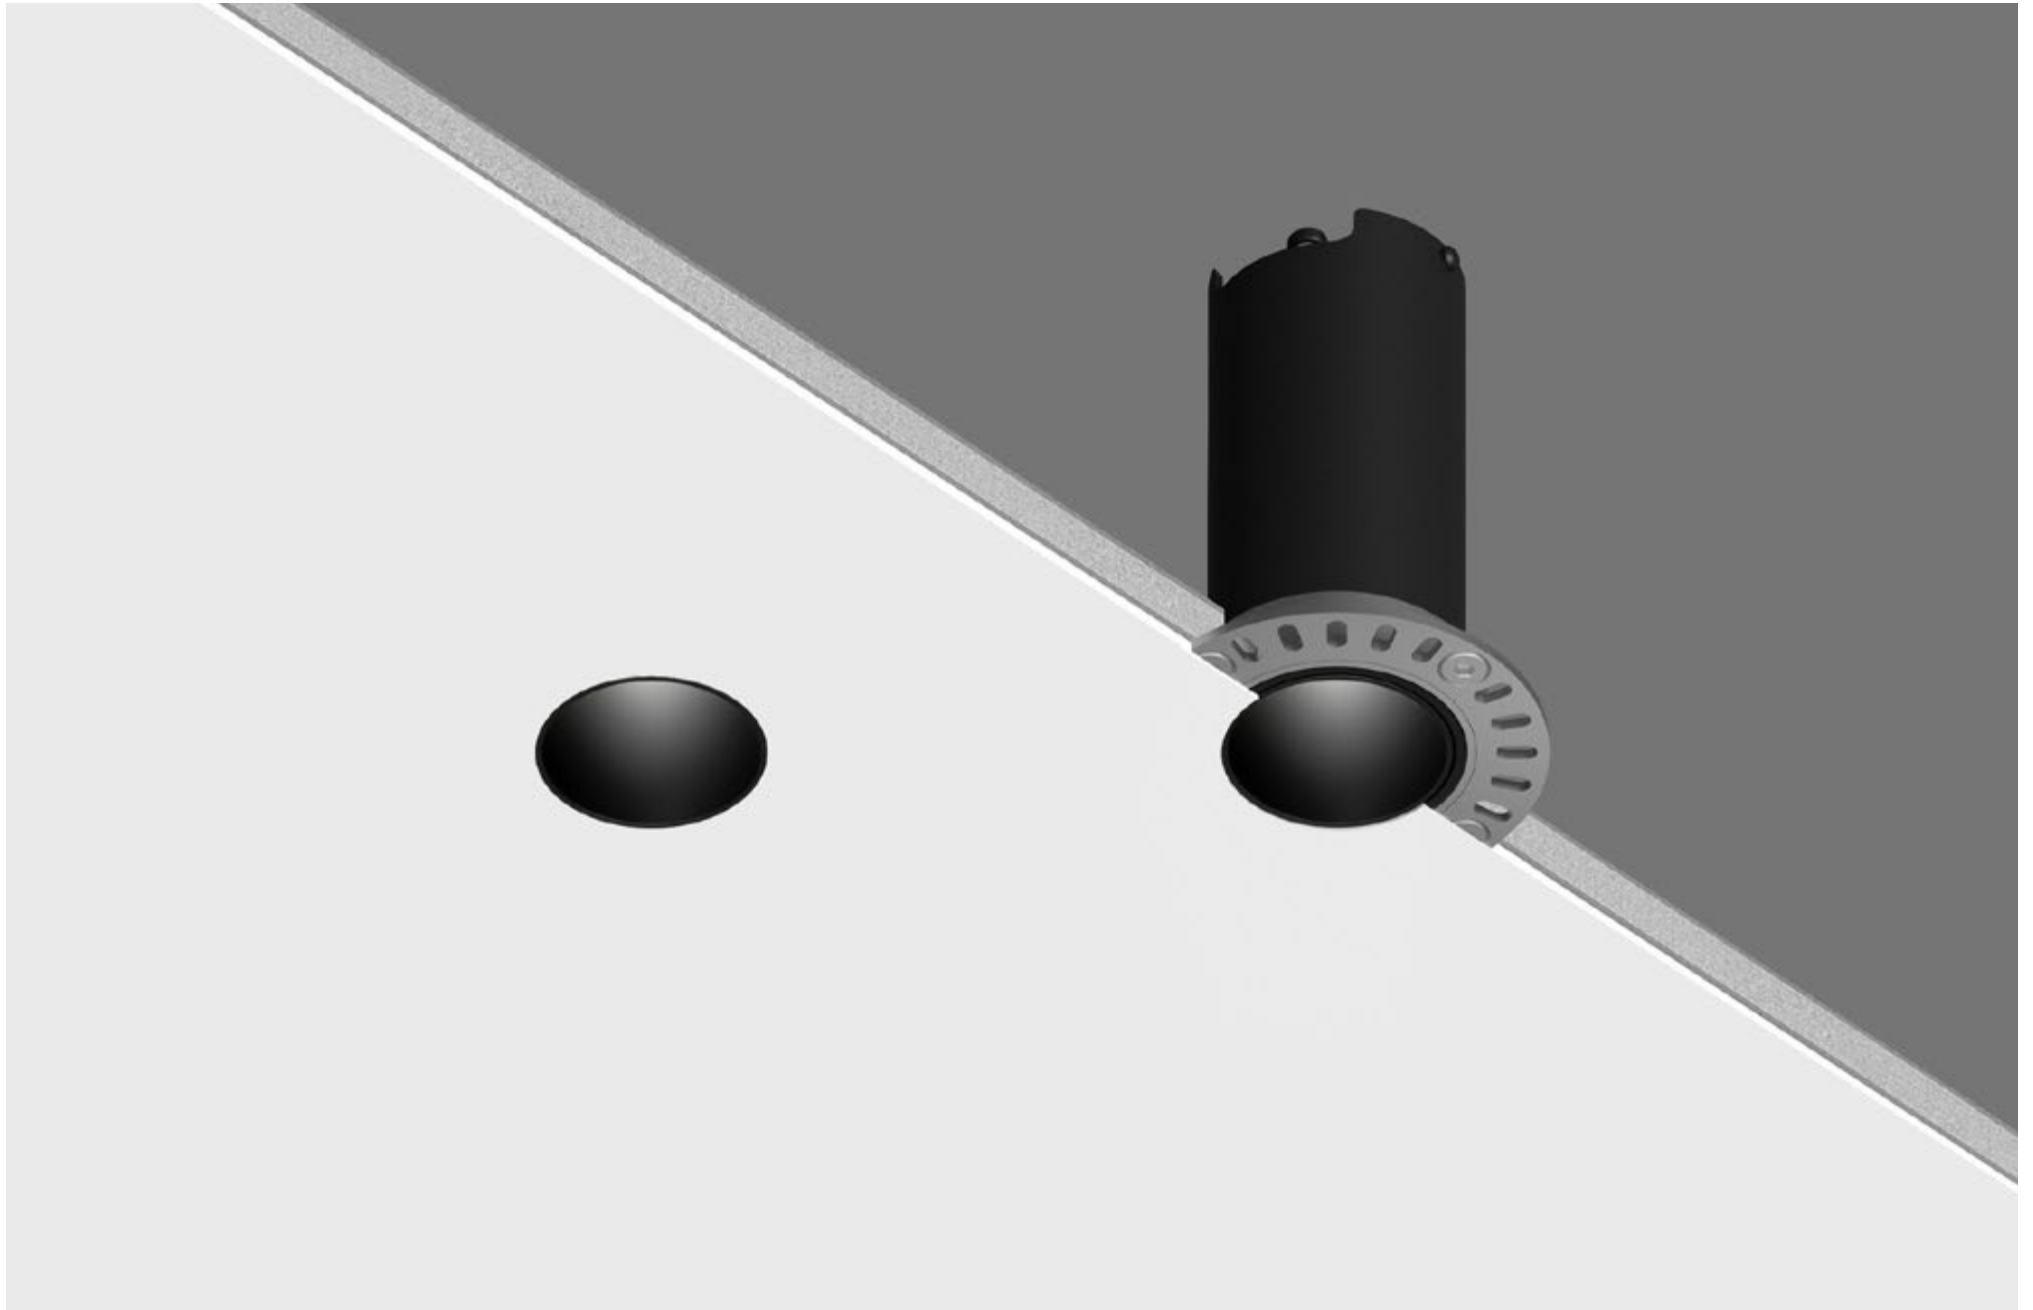

RECESSED

POINT XS IP65	7
POINT XS IP65 TURN	9
POINT XS ZOOM IP65	11
MOPS LINE R IP65 DIRECT	13
MOPS LINE RT IP65 DIRECT	15
MOPS LINE R IP65 WALLWASHER	17
MOPS LINE RT IP65 WALLWASHER	19
NAUTILUS RND IP65	21
NAUTILUS SQR IP65	23
NAUTILUS TURN IP65	25
OREO R IP65 DEEP	27
OREO R IP65 ZOOM	29
OREO R IP65 LOOP (DALI)	31
OREO R IP65 TURN	33
OREO RT IP65	35
TOPPER R SOFT IP65	37
TOPPER R SPOT IP65	39

SURFACE

BABY LOCUS C4 IP65	41
BABY MELT C IP65	43
BABY QBIQ C IP65	45
BABY EDGE C IP65	47
LOCUS C IP65 S	49
LOCUS C IP65	51
AURA C IP54	53
OREO C IP65	55
OREO C IP65 FLAT	57
OREO C IP65 SOFT	59
OREO C IP65 ZOOM	61
OREO CT IP65	63
OREO CT IP65 BOX	65
OKKO	67
OKKO SUPER SPOT	69
OKKO SUPER SPOT GREEN	71
OKKO SUPER SPOT RGBW	73
OKKO LOOCH	75
MOPS C IP65 LINE	77
MOPS C IP65 LINE WALLWASHER	79
MOPS C IP65	81
SOFT LINE C56 IP65	83
DIRECT LINE C56 IP65	85
TOPPER C IP65 SUPERSPOT	87
TOPPER C IP65 SOFT	89
LOOP IP65	91
OUTER R IP54	93
OUTER S IP54	95
FREELIGHT PIN IP65	97
OREO PIN IP65	99

SUSPENDED

PDNT MOON IP65	101
PDNT MOON IP65 BELT	103
PDNT SPEECH IP65	105
PDNT LOCUS IP65	107
PDNT STILO IP65	109