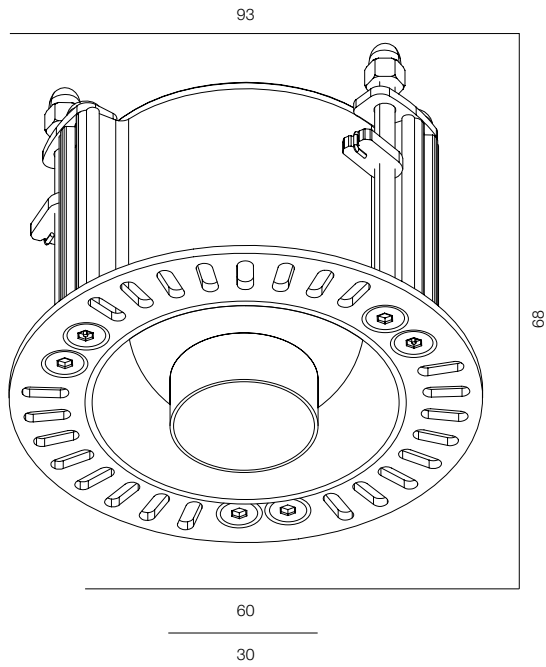

POINT XS ZOOM IP65 4W

POINT XS ZOOM IP65

POWER - 4W / OPTIC - ZOOM / CCT - 2200K / CRI>93 Ra (R9>90) / COMFORT - UGR <19 / IP65 / 220V (driver included) / CONTROL - NO DIM / WARRANTY - 2 YEARS

FINISHES: PAINT (grey)