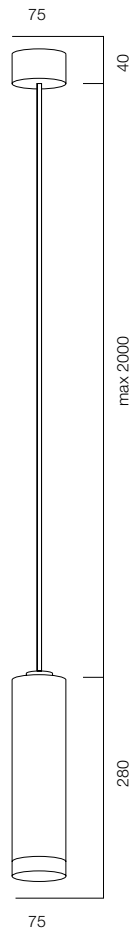

PDNT LOCUS 75 IP65

PDNT LOCUS IP65

POWER - 9W / FLOOD / CCT - 2200K / CRI>93 Ra (R9>90) / COMFORT - UGR <19 /
IP65 / 220V (driver included) / CONTROL - DIM DALI / WARRANTY - 2 YEARS

FINISHES: PAINT (gray)