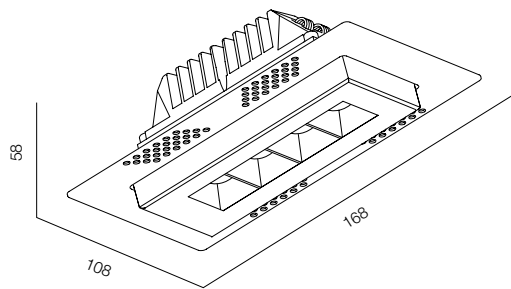

MOPS LINE RT IP65 8W