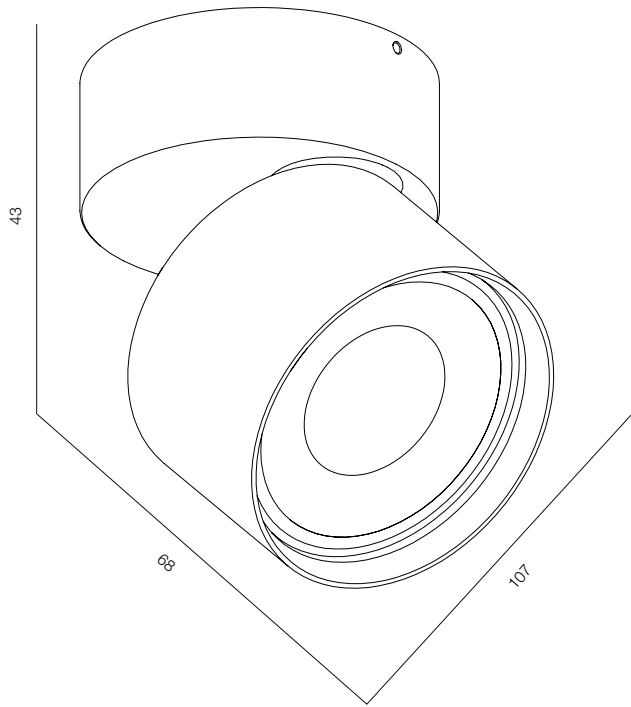

OREO CT IP65

OREO CT IP65

POWER - 14W / OPTIC - SPOT, WIDE / CCT - 2200K, 2700K / CRI>93 Ra (R9>90) / COMFORT - UGR <19 / IP65 / 220V (driver included) / CONTROL - DIM 220 / WARRANTY - 2 YEARS

FINISHES: PAINT (white, gray)