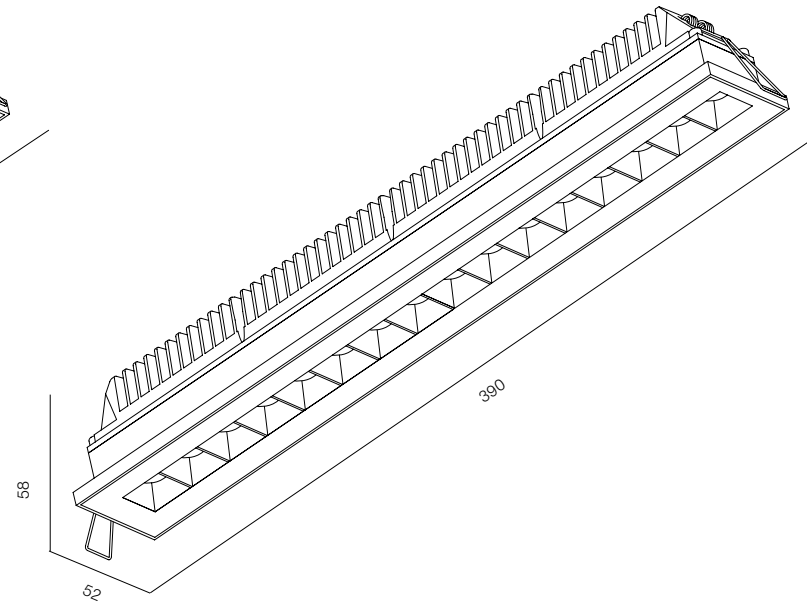

FINISHES: PAINT (grey)

MOPS LINE R IP65 8W

MOPS LINE R IP65 16W

MOPS LINE R IP65 34W

MOPS LINE R IP65 DIRECT

POWER - 8W, 16W, 34W / OPTIC - MEDIUM / CCT - 2200K, 2700K / CRI>93 Ra (R9>90) / COMFORT - UGR <19 / IP65 / 220V (driver included) / CONTROL - NO DIM / WARRANTY - 2 YEARS