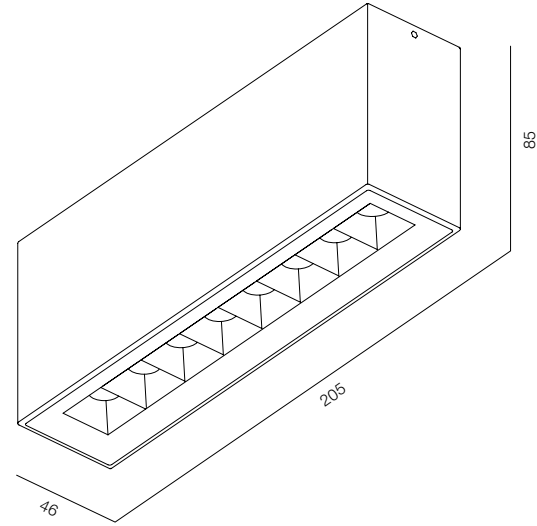

MOPS C IP65 LINE 205

MOPS C IP65 LINE

POWER - 10W, 14W, 18W / OPTIC - MEDIUM / CCT - 2700K / CRI>93 Ra (R9>90) / COMFORT - UGR <19 / IP65 / 220V (driver included) / CONTROL - DIM 220 / WARRANTY - 2 YEARS

FINISHES: PAINT (white, gray)