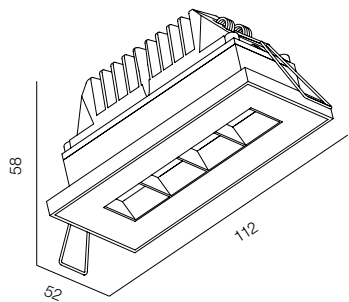

MOPS LINE R WALL 8W