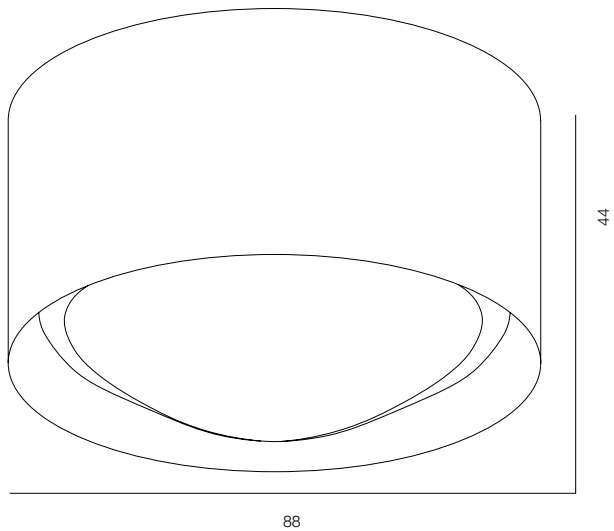

FINISHES: PAINT (gray)

LOOP C80 IP65

LOOP IP65

POWER - 10W / OPTIC - WIDE / CCT - 2200K, 2700K / CRI>93 Ra (R9>90) / COMFORT - UGR <19 / IP65 / 220V (driver included) / CONTROL - DIM 220 / WARRANTY - 2 YEARS