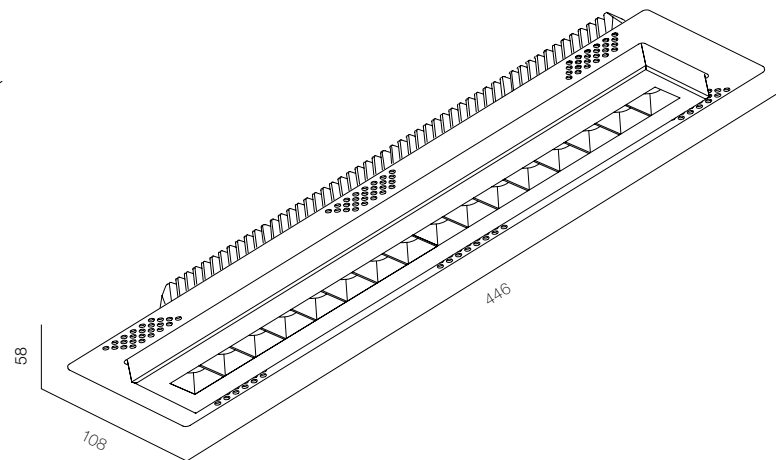

FINISHES: PAINT (grey)

MOPS LINE RT IP65 8W

MOPS LINE RT IP65 16W

MOPS LINE RT IP65 34W

MOPS LINE RT IP65 DIRECT

POWER - 8W, 16W, 34W / OPTIC - MEDIUM / CCT - 2700K / CRI>93 Ra (R9>90) / COMFORT - UGR <19 / IP65 / 220V (driver included) / CONTROL - NO DIM / WARRANTY - 2 YEARS