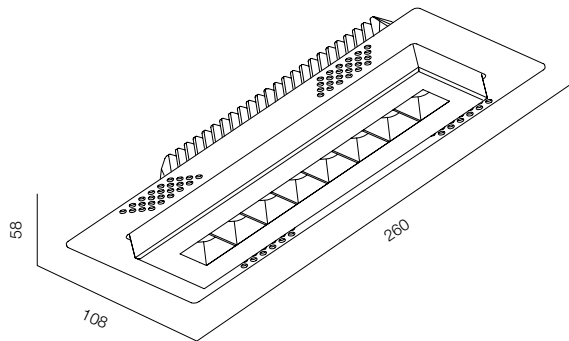

MOPS LINE RT IP65 16W