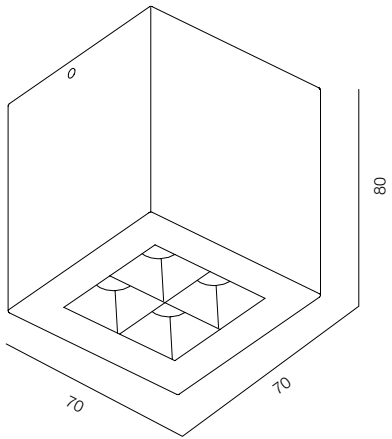

MOPS C IP65 70