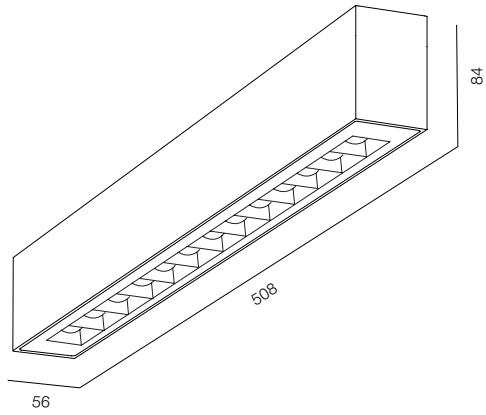

DIRECT LINE C56 IP65 508