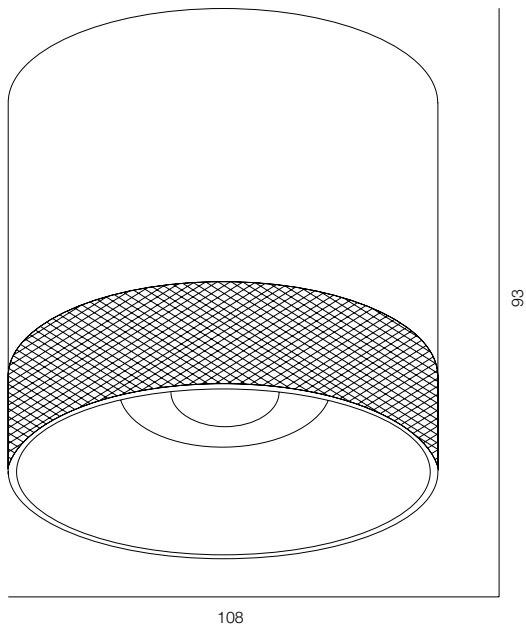

OREO C IP65 ZOOM 12W

OREO C IP65 ZOOM

POWER - 12W / OPTIC - ZOOM / CCT - 2200K, 2700K / CRI>93 Ra (R9>90) / COMFORT - UGR <19 / IP65 / 220V (driver included) / CONTROL - DIM DALI / WARRANTY - 2 YEARS

FINISHES: PAINT (white, gray)