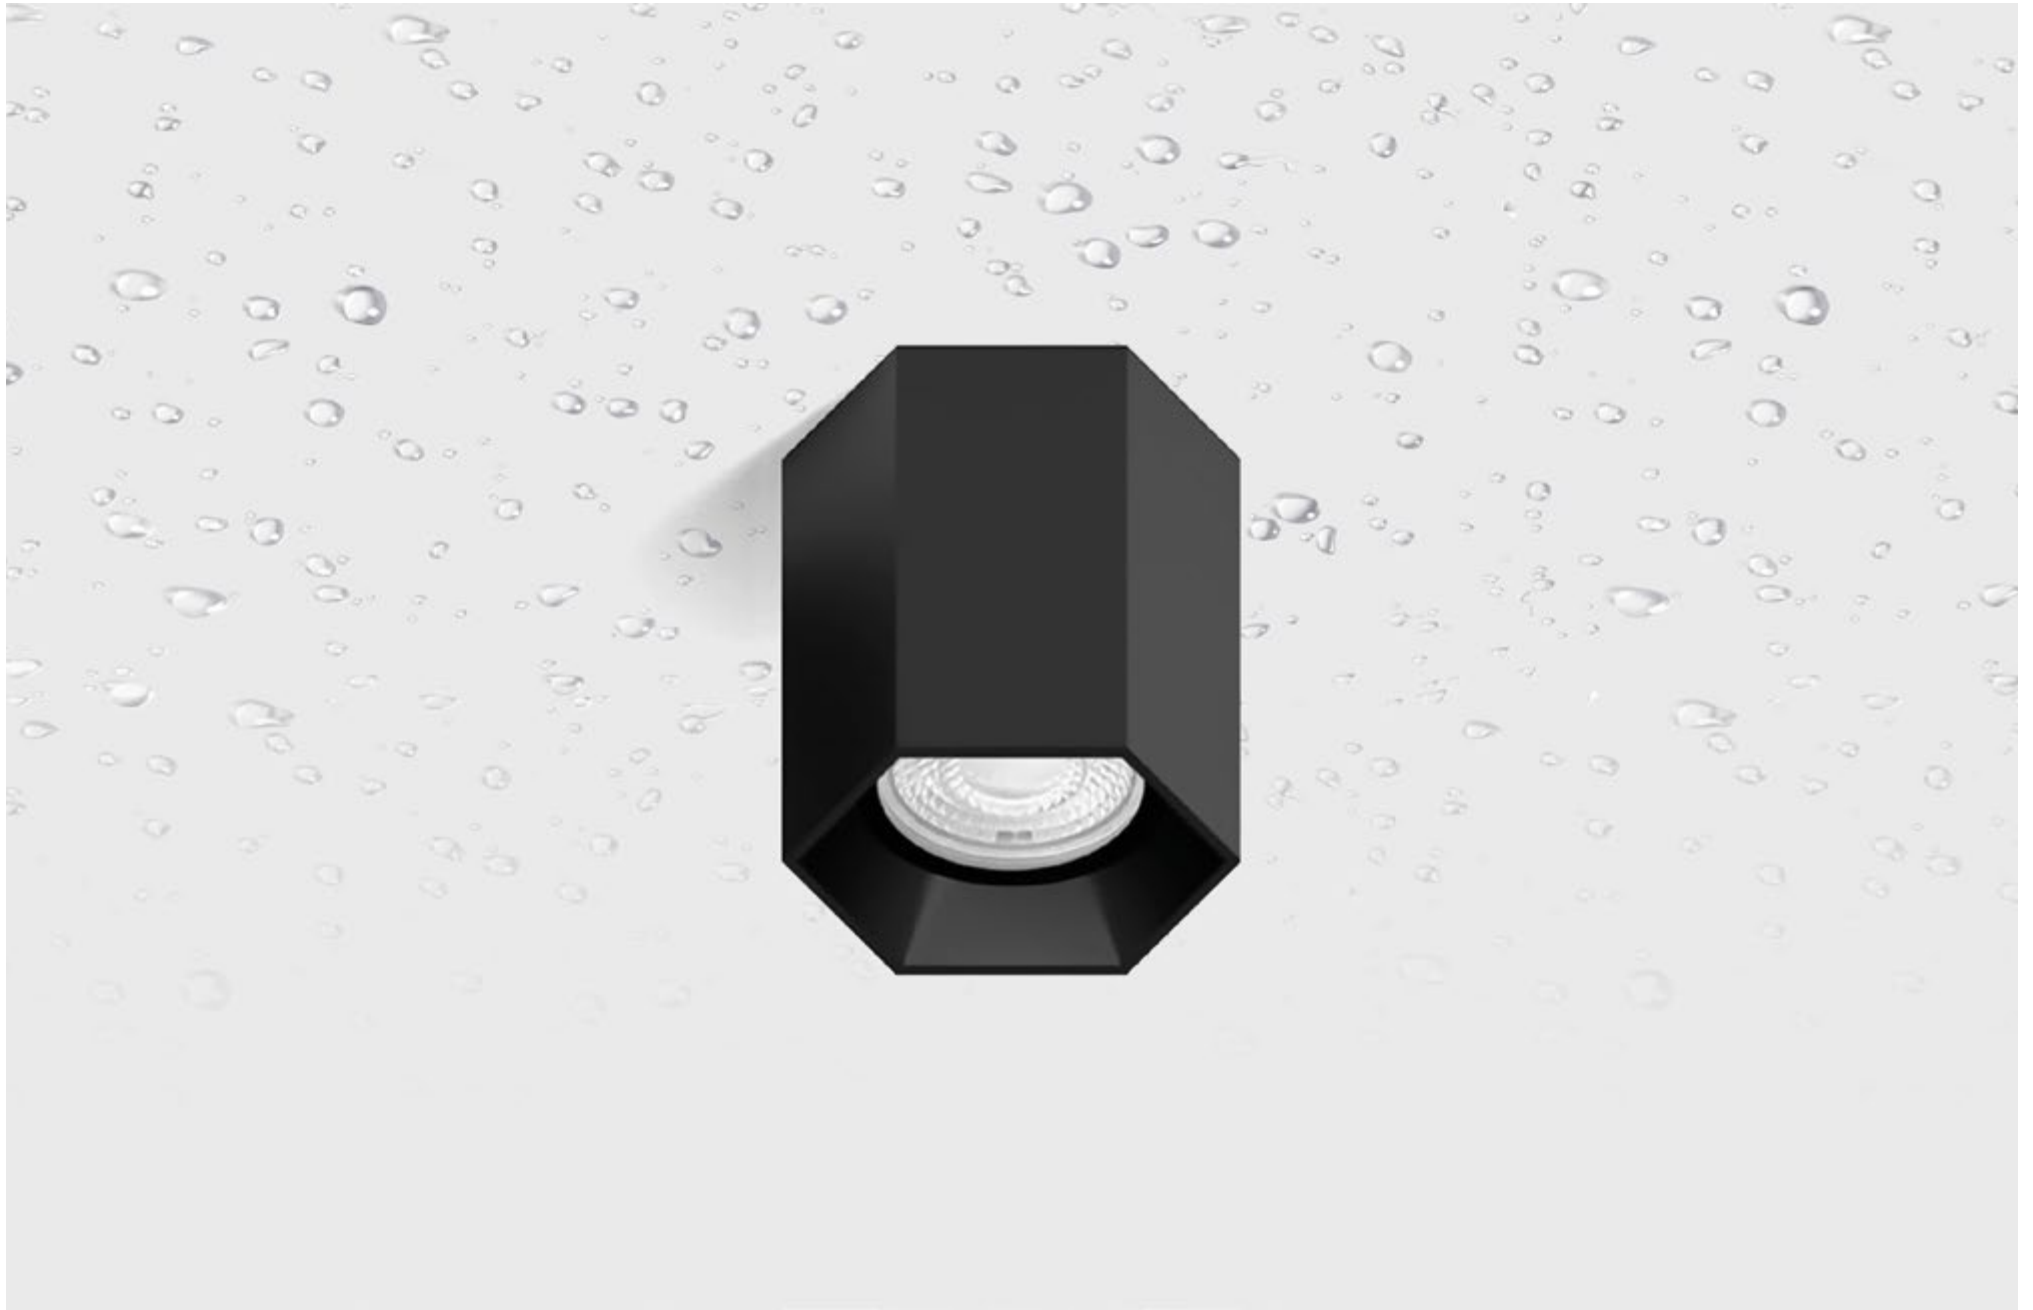

FINISHES: PAINT (white, grey) / 100% BRASS (gold, black, pink, platinum)

BABY EDGE C56 IP65

BABY EDGE C IP65

POWER - 6W, 8W / OPTIC - MEDIUM / CCT - 2200K, 2700K / CRI>93 Ra (R9>90) / COMFORT - UGR <19 / IP65 / 220V (driver included) / CONTROL - DIM 220 / WARRANTY - 2 YEARS