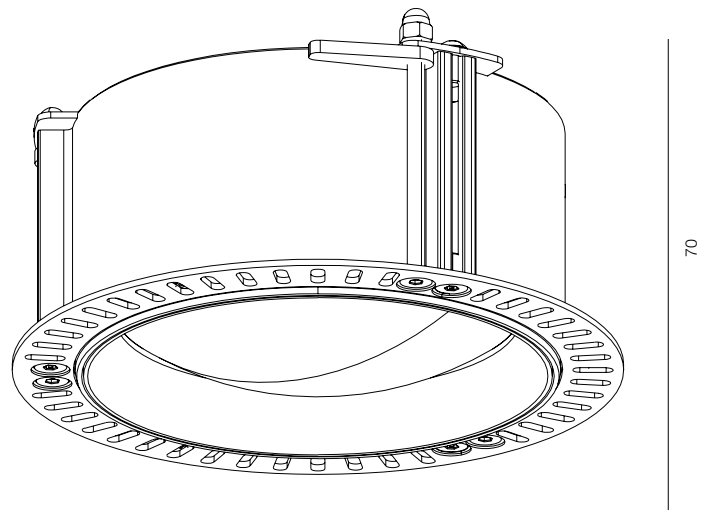

144

70

OREO R IP65 LOOP (DALI) 18W

OREO R IP65 LOOP (DALI)

POWER - 18W / OPTIC - WIDE / CCT - 2200K, 2700K / CRI>93 Ra (R9>90) / COMFORT - UGR <19 /
IP65 / 220V (driver included) / CONTROL - DIM DALI / WARRANTY - 2 YEARS

FINISHES: PAINT (grey)