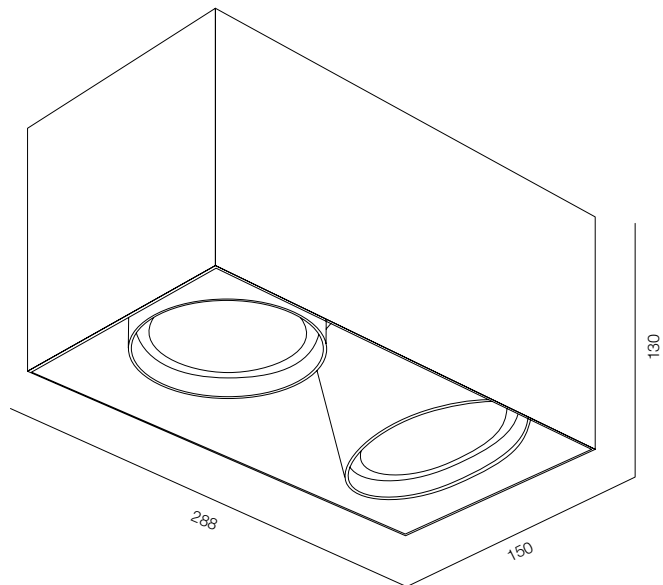

OREO CT IP65 BOX DUO

OREO CT IP65 BOX

POWER - 14W, 28W / OPTIC - SPOT, WIDE / CCT - 2700K / CRI>93 Ra (R9>90) / COMFORT - UGR <19 / IP65 / 220V (driver included) / CONTROL - DIM 220 / WARRANTY - 2 YEARS

FINISHES: PAINT (white, gray)