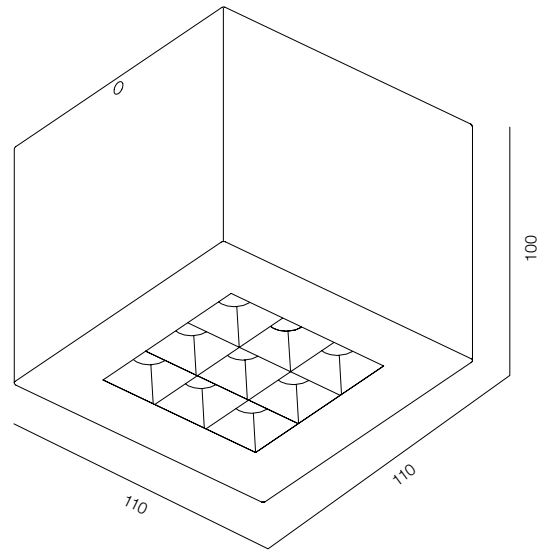

MOPS C IP65 110

MOPS C IP65

POWER - 9W, 25W / OPTIC - MEDIUM / CCT - 2700K / CRI>93 Ra (R9>90) / COMFORT - UGR <19 / IP65 / 220V (driver included) / CONTROL - NO DIM / WARRANTY - 2 YEARS

FINISHES: PAINT (white, gray)