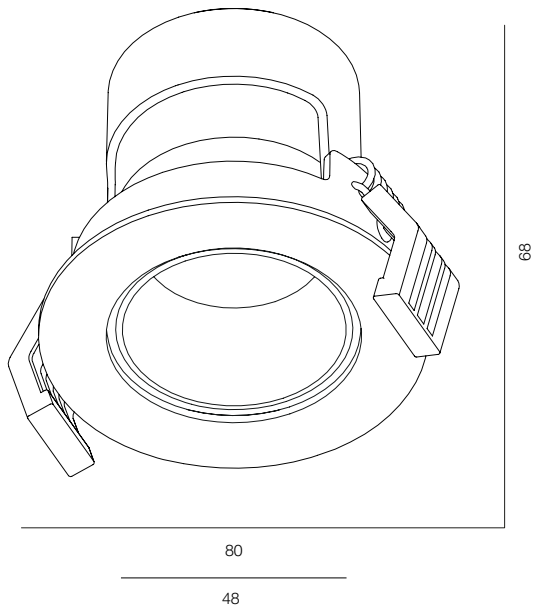

NAUTILUS TURN IP65 6W

NAUTILUS TURN IP65

POWER - 6W / OPTIC - MEDIUM / CCT - 2200K / CRI>93 Ra (R9>90) / COMFORT - UGR <19 / IP65 / 220V (driver included) / CONTROL - NO DIM / WARRANTY - 5 YEARS

FINISHES: PAINT (white, grey, black) / 100% BRASS (gold, black, pink, platinum)