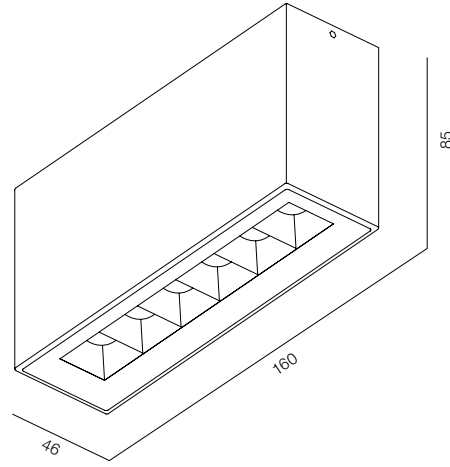

OKKO LOOCH

OKKO LOOCH

POWER - 6W / OPTIC - LOOCH / CCT - 2200K / CRI>93 Ra (R9>90) / COMFORT - UGR <19 / IP65 / 220V (driver included) / CONTROL - DIM DALI / WARRANTY - 2 YEARS

FINISHES: PAINT (gray)

MOPS C IP65 LINE 115