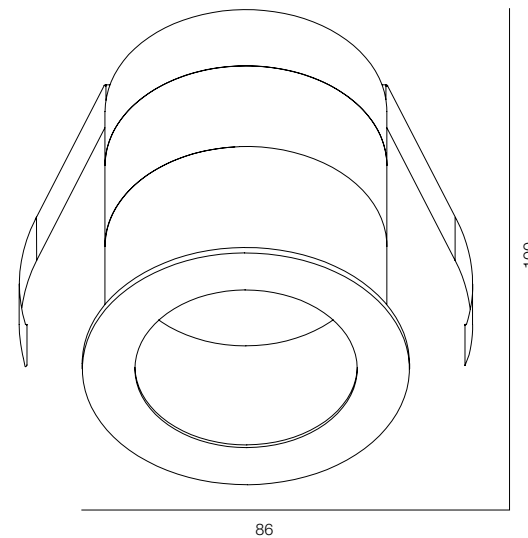

FINISHES: PAINT (grey)

NAUTILUS S RND IP65

NAUTILUS M RND IP65

NAUTILUS L RND IP65

NAUTILUS RND IP65

POWER - 2W, 6W, 10W / OPTIC - SUPER SPOT, MEDIUM / CCT - 2700K, 3000K / CRI>93 Ra (R9>90) / COMFORT - UGR <19 / IP65 / 220V (driver included) / CONTROL - NO DIM, DIM DALI / WARRANTY - 5 YEARS