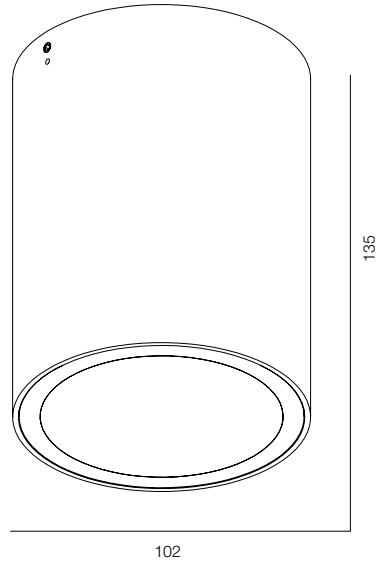

LOCUS C IP65 13W