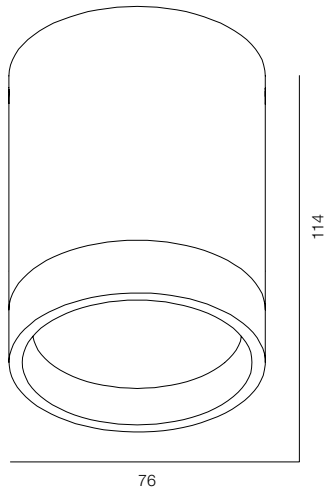

LOCUS C IP65 9W