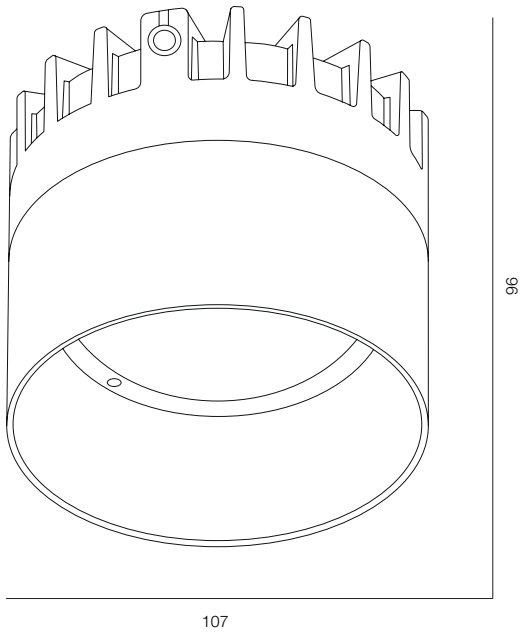

107

OREO DEEP ZOOM IP65 18W

OREO R IP65 ZOOM

POWER - 18W / OPTIC - ZOOM / CCT - 2200K, 2700K / CRI>93 Ra (R9>90) / COMFORT - UGR <19 / IP65 / 220V (driver included) / CONTROL - NO DIM / WARRANTY - 2 YEARS

FINISHES: PAINT (grey)