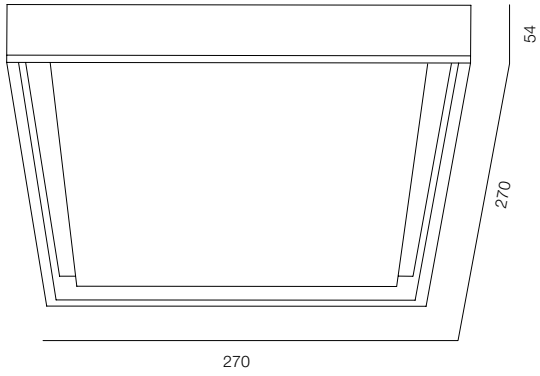

OUTER IP54 S270