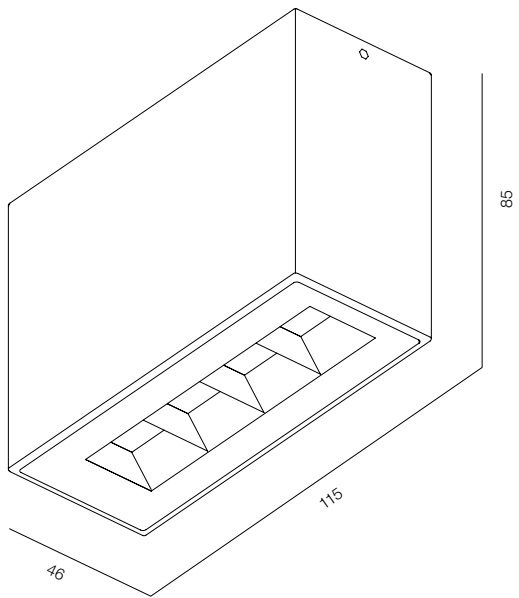

MOPS C IP65 LINE WALLWASHER 115

MOPS C IP65 LINE WALLWASHER

POWER - 10W / OPTIC - WALLWASHER / CCT - 2700K / CRI->93 Ra (R9>90) / COMFORT - UGR <19 / IP65 / 220V (driver included) / CONTROL - DIM 220 / WARRANTY - 2 YEARS

FINISHES: PAINT (white, gray)