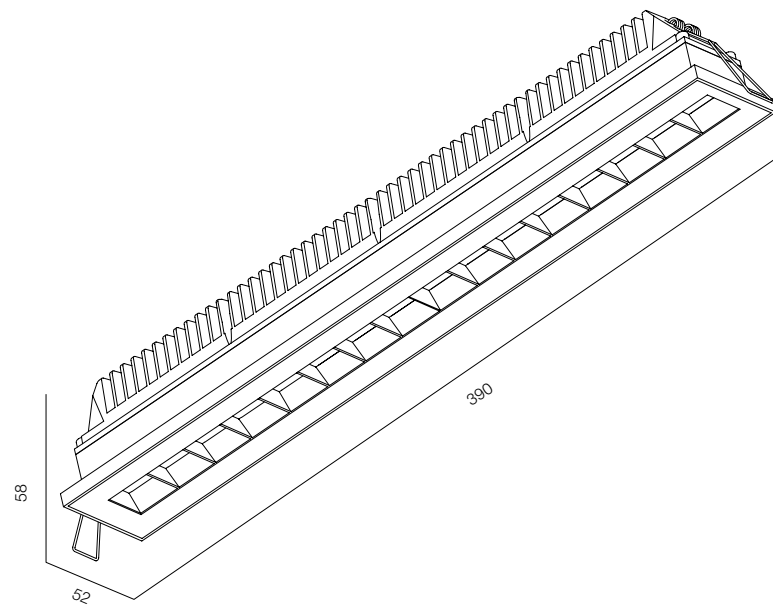

FINISHES: PAINT (grey)

MOPS LINE R WALL 8W

MOPS LINE R WALL 16W

MOPS LINE R WALL 32W

MOPS LINE R IP65 WALLWASHER

POWER - 8W, 16W, 34W / OPTIC - MEDIUM / CCT - 2700K / CRI>93 Ra (R9>90) / COMFORT - UGR <19 / IP65 / 220V (driver included) / CONTROL - NO DIM / WARRANTY - 2 YEARS