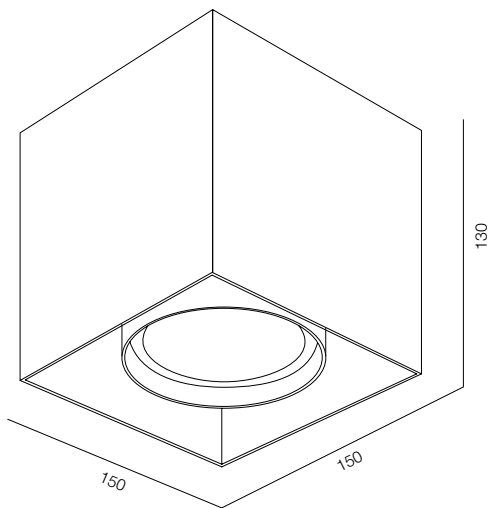

OREO CT IP65 BOX