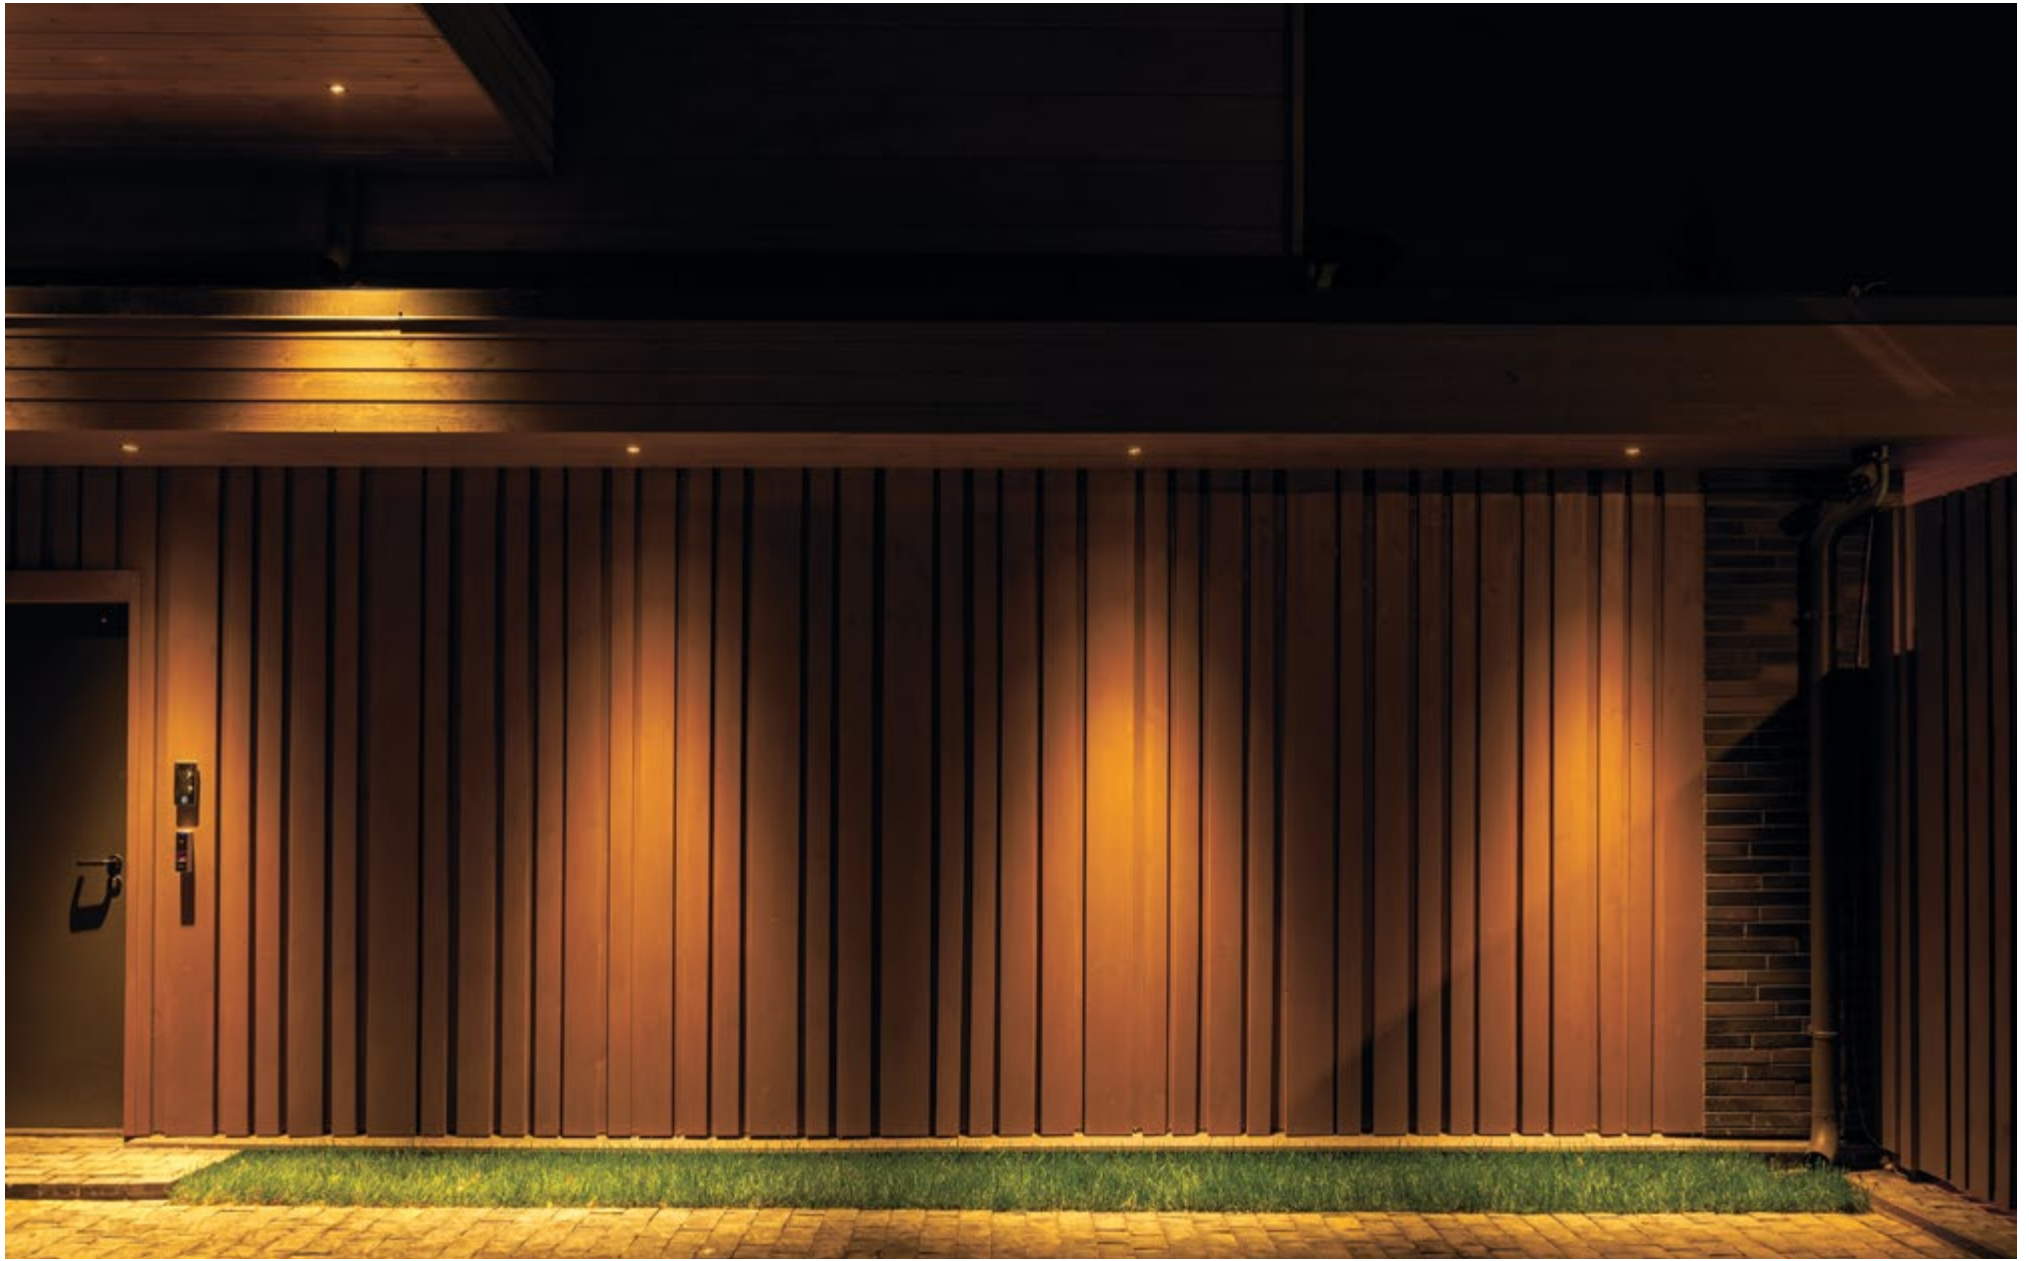

FINISHES: PAINT (gray)

POINT XS IP65 PAINT GREY
Country house RENAISSANCE PARK

POINT XS IP65 PAINT GREY
Country house RENAISSANCE PARK

OREO R IP65 DEEP PAINT BLACK
Summer pavilion RENAISSANCE PARK

POINT XS IP65 TURN PAINT GREY
Bathhouse RENAISSANCE PARK