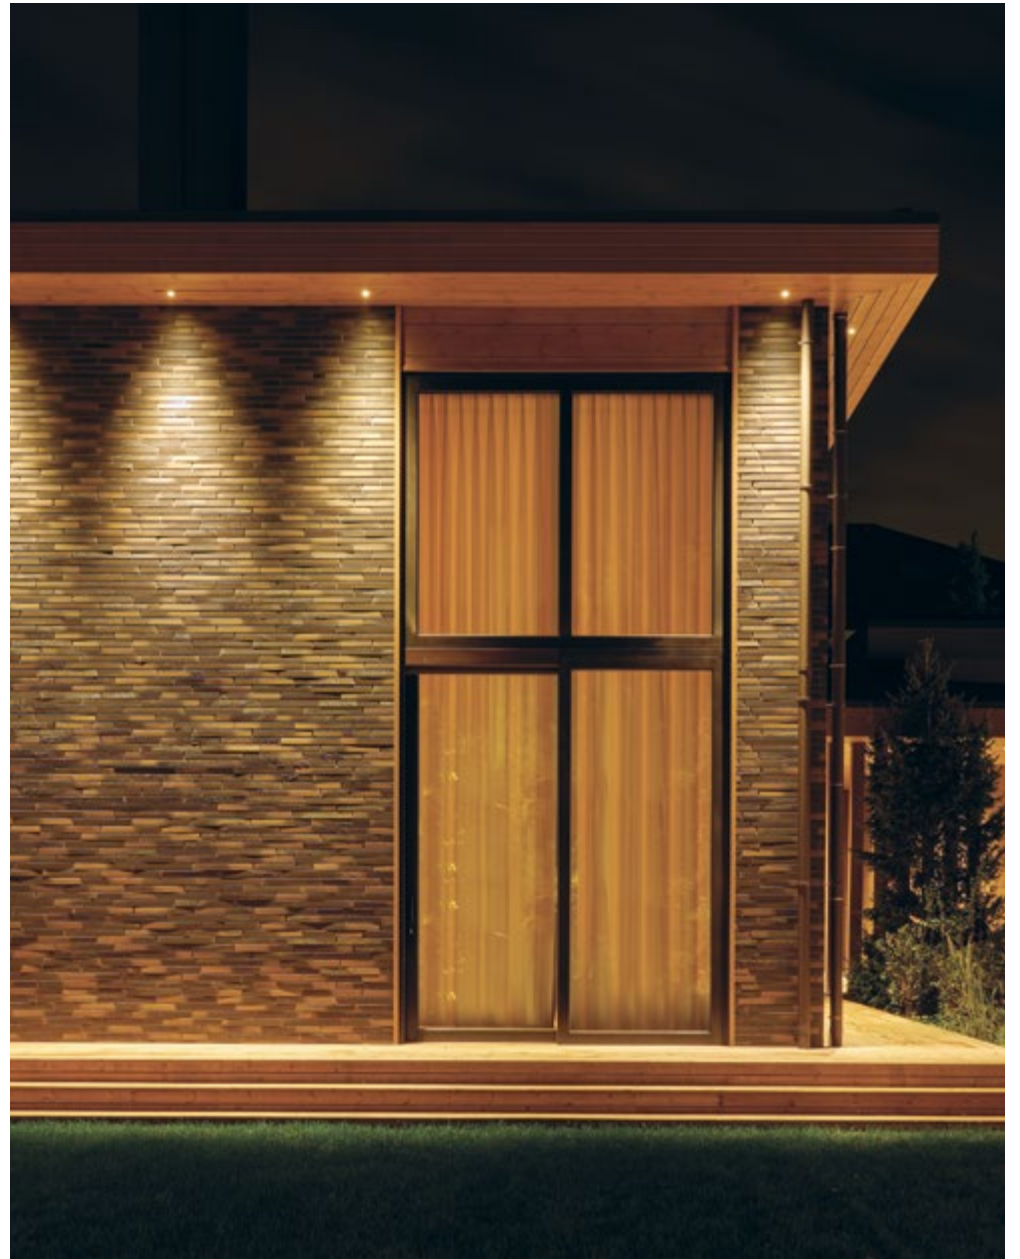

NAUTILUS RND IP65 PAINT GREY
Country house of KSENIYA SOBCHAK