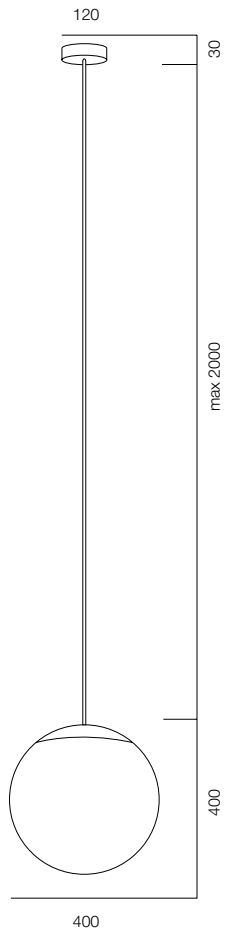

PDNT MOON IP65 400