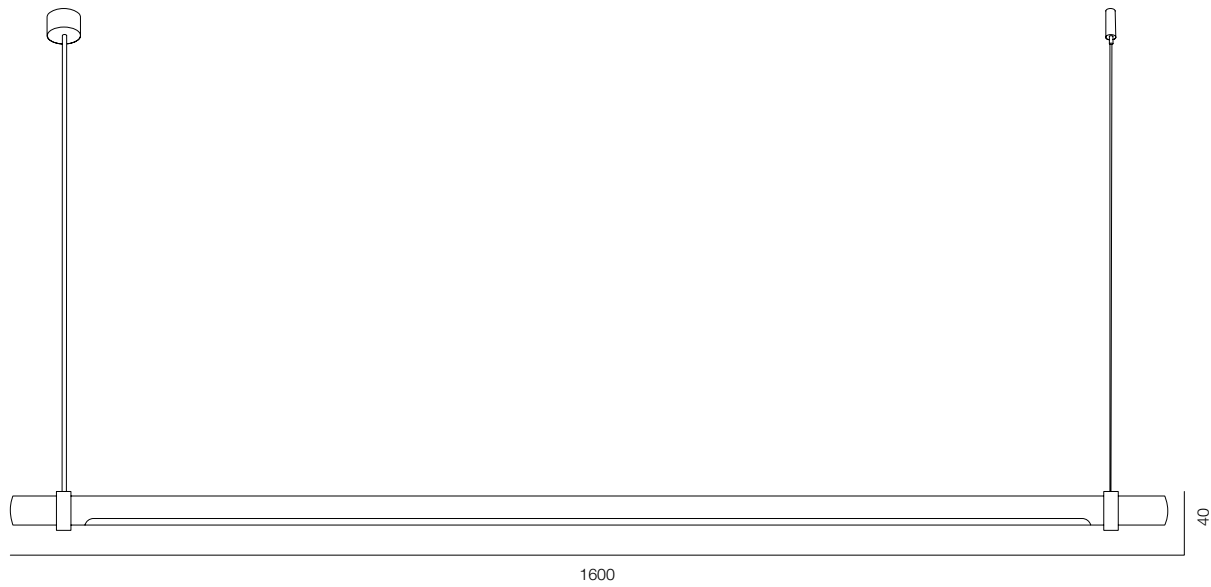

FINISHES: PAINT (gray)

PDNT STILO IP65 1600

PDNT STILO IP65

POWER - 16W / FLOOD / CCT - 2200K / CRI>93 Ra (R9>90) / COMFORT - UGR <19 /
IP65 / 220V (driver included) / CONTROL - DIM DALI / WARRANTY - 2 YEARS