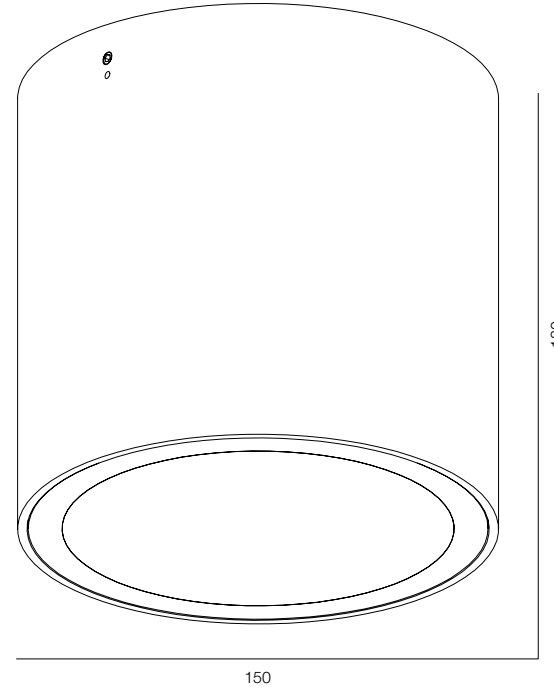

FINISHES: PAINT (white, grey) / 100% BRASS (gold, black, pink, platinum)

LOCUS C IP65 9W

LOCUS C IP65 13W

LOCUS C IP65 26W

LOCUS C IP65

POWER - 9W, 13W, 26W / OPTIC - MEDIUM / CCT - 2700K / CRI>93 Ra (R9>90) / COMFORT - UGR <19 / IP65 / 220V (driver included) / CONTROL - DIM 220 / WARRANTY - 2 YEARS