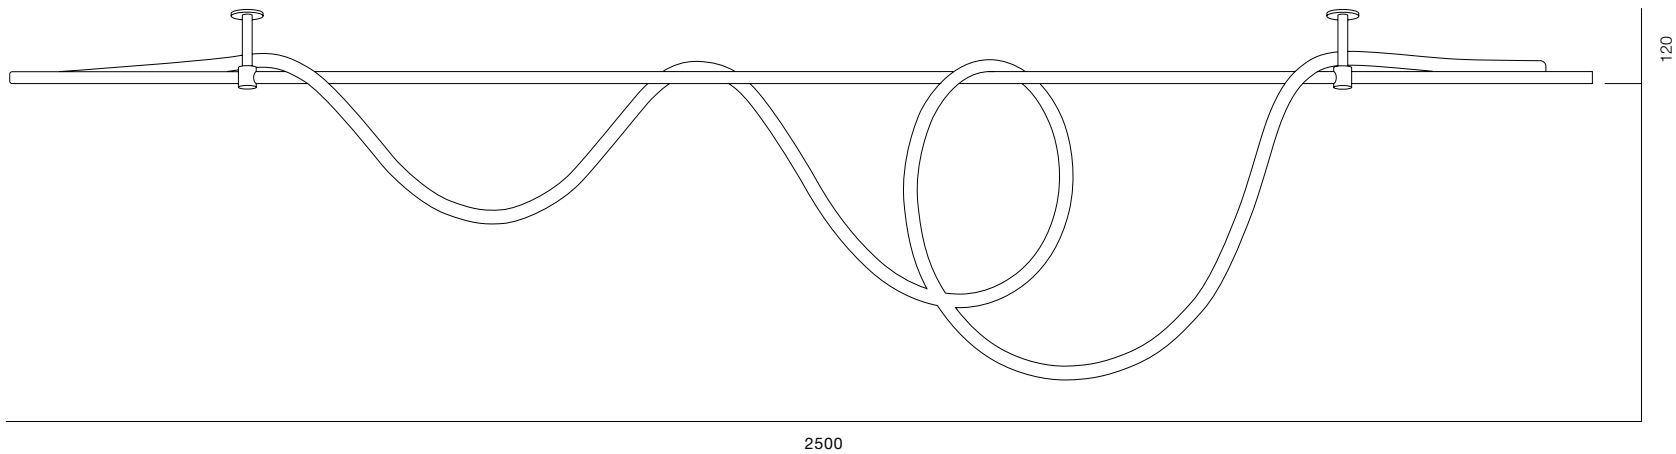

FREELIGHT PIN IP65 2500

FREELIGHT PIN IP65

POWER - 70W / OPTIC - WIDE / CCT - 2200K / CRI>93 Ra (R9>90) / COMFORT - UGR <19 /
IP65 / 220V (driver included) / CONTROL - NO DIM / WARRANTY - 5 YEARS

FINISHES: PAINT (gray)