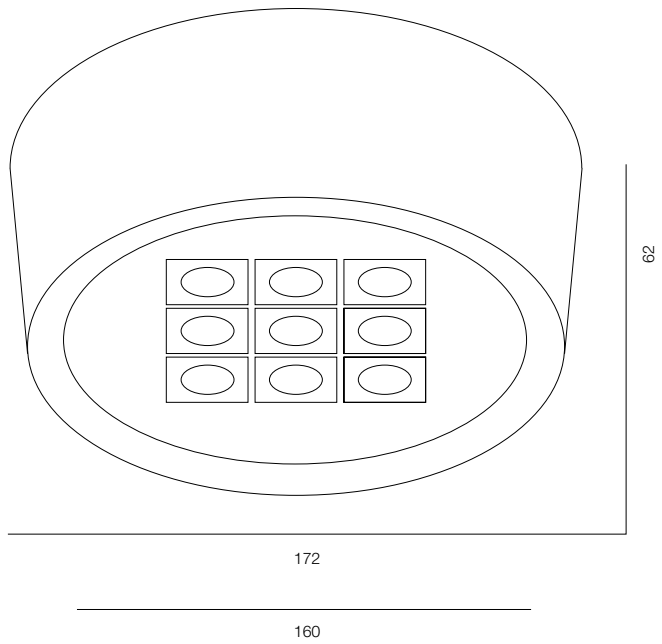

TOPPER C IP65 SUPERSPOT 14W

TOPPER C IP65 SUPERSPOT

POWER - 14W / OPTIC - SUPER SPOT / CCT - 2700K / CRI>93 Ra (R9>90) / COMFORT - UGR <19 / IP65 / 220V (driver included) / CONTROL - NO DIM / WARRANTY - 2 YEARS

FINISHES: PAINT (gray)