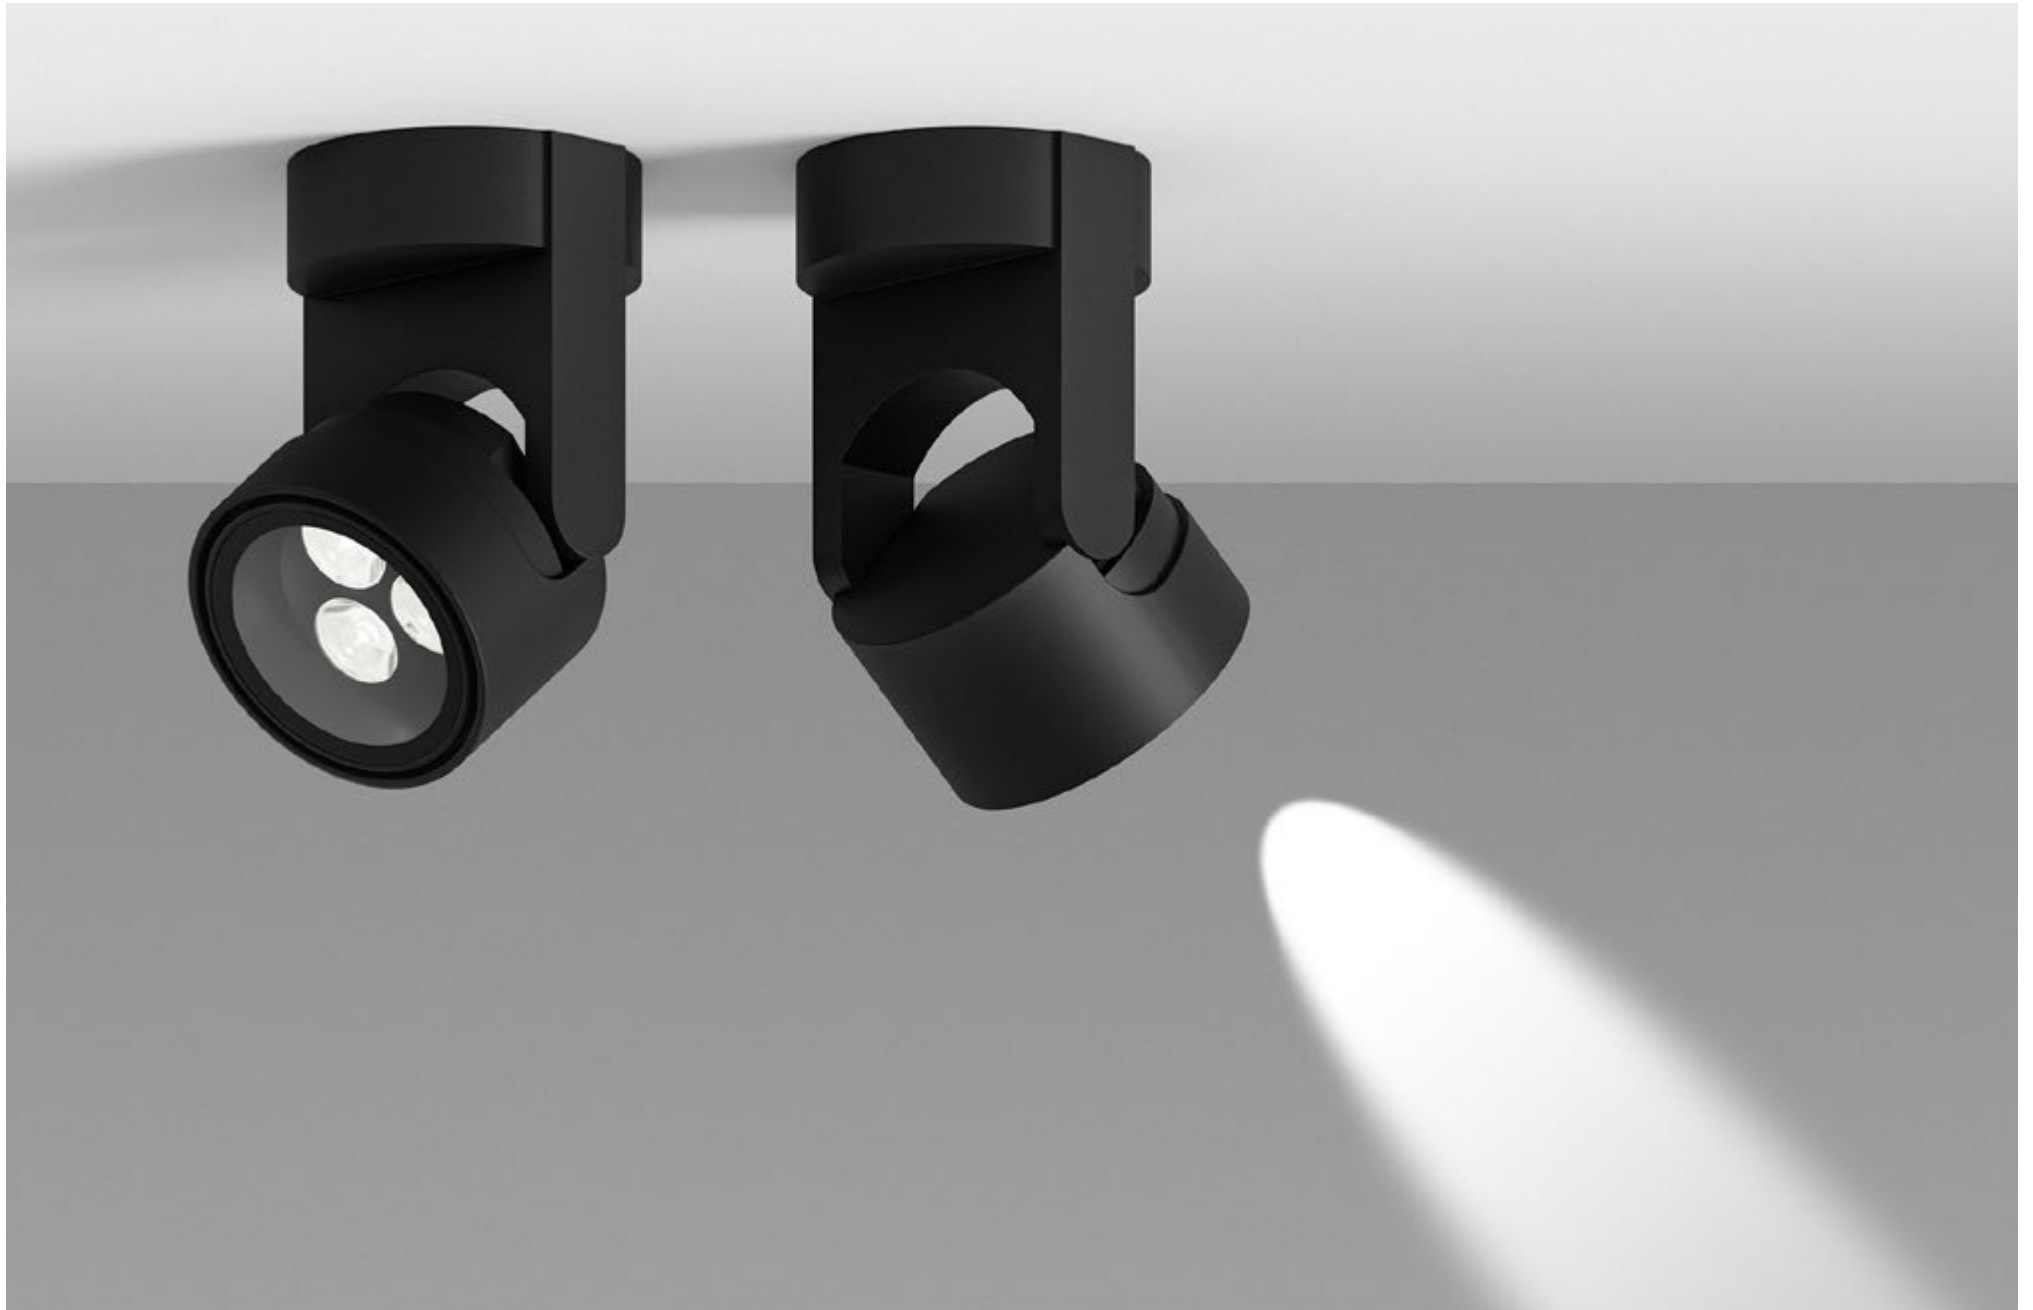

OKKO SUPER SPOT 18W

OKKO SUPER SPOT

POWER - 18W / OPTIC - SUPER SPOT / CCT - 2700K / CRI>93 Ra (R9>90) / COMFORT - UGR <19 / IP65 / 220V (driver included) / CONTROL - DIM DALI / WARRANTY - 2 YEARS

FINISHES: PAINT (gray)