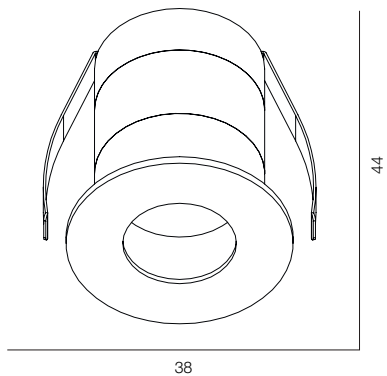

NAUTILUS S RND IP65