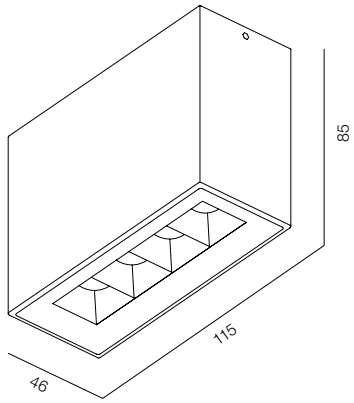

OKKO LOOCH

OKKO LOOCH

POWER - 6W / OPTIC - LOOCH / CCT - 2200K / CRI>93 Ra (R9>90) / COMFORT - UGR <19 / IP65 / 220V (driver included) / CONTROL - DIM DALI / WARRANTY - 2 YEARS

FINISHES: PAINT (gray)

MOPS C IP65 LINE 115