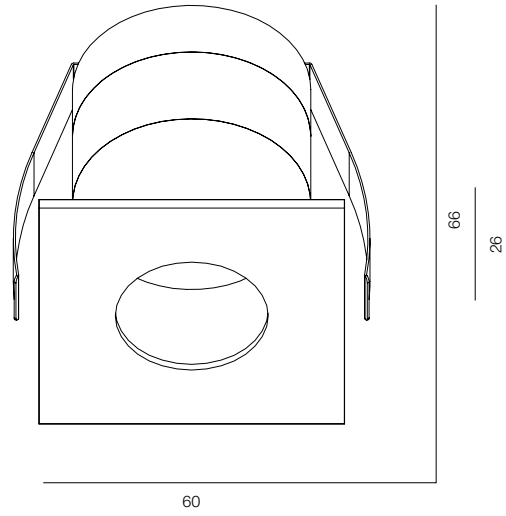

NAUTILUS M SQR IP65