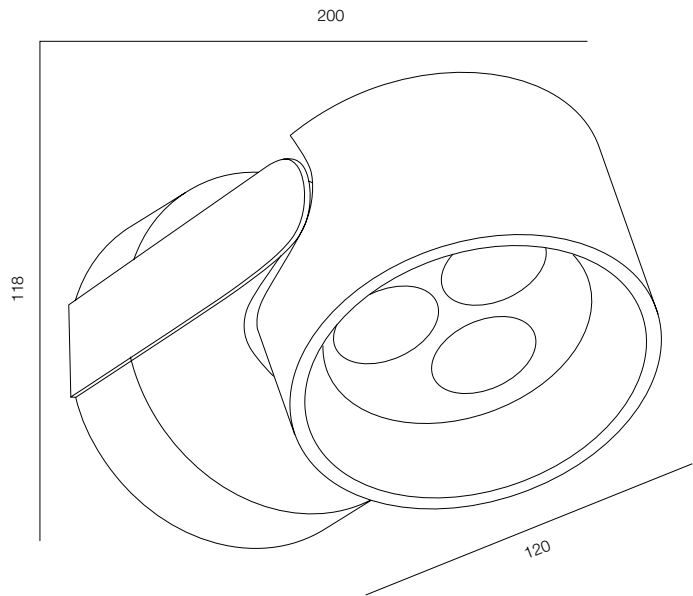

OKKO SUPER SPOT RGBW 13W

OKKO SUPER SPOT RGBW

POWER - 13W / OPTIC - SUPER SPOT / CCT - RGBW / COMFORT - UGR <19 /
IP65 / 48V (driver included) / CONTROL - DIM DALI / WARRANTY - 2 YEARS

FINISHES: PAINT (gray)