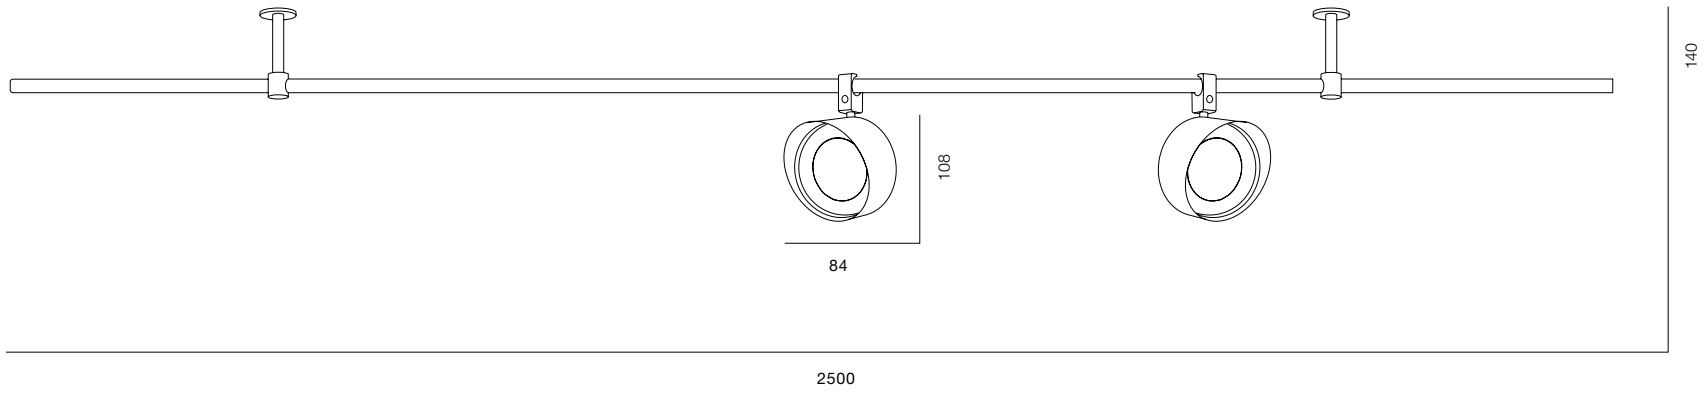

OREO PIN IP65 2500

OREO PIN IP65

POWER - 20W / OPTIC - MEDIUM / CCT - 2200K, 2700K / CRI>93 Ra (R9>90) / COMFORT - UGR <19 / IP65 / 220V (driver included) / CONTROL - NO DIM / WARRANTY - 2 YEARS

FINISHES: PAINT (gray)