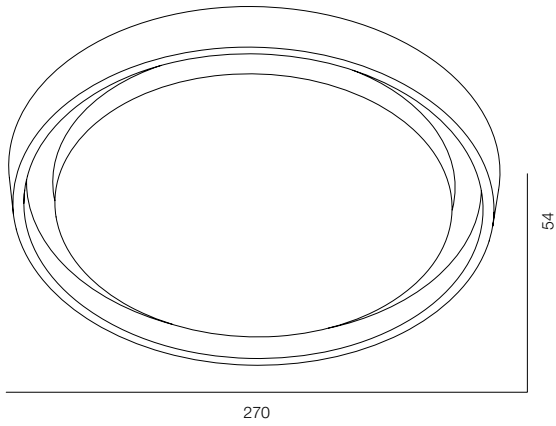

OUTER IP54 R270