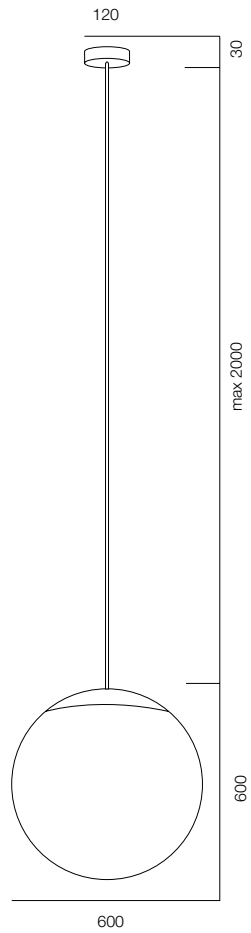

PDNT MOON IP65 600

PDNT MOON IP65

POWER - 12W, 18W / FLOOD / CCT - 2200K, 2700K / CRI>93 Ra (R9>90) / COMFORT - UGR <19 / IP65 / 220V (driver included) / CONTROL - DIM DALI / WARRANTY - 2 YEARS

FINISHES: PAINT (gray)