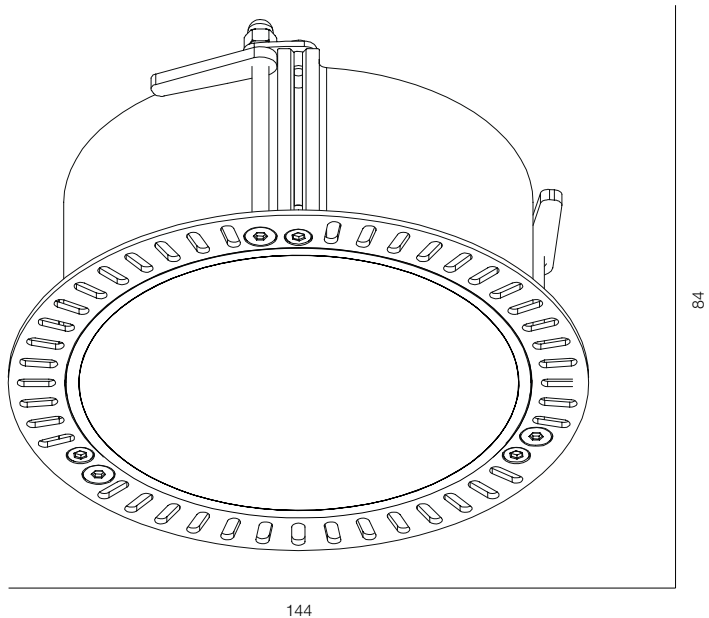

144

84

OREO R IP65 TURN 12W

OREO R IP65 TURN

POWER - 12W / OPTIC - SPOT, WIDE / CCT - 2200K / CRI>93 Ra (R9>90) / COMFORT - UGR <19 /
IP65 / 220V (driver included) / CONTROL - NO DIM / WARRANTY - 2 YEARS

FINISHES: PAINT (grey)