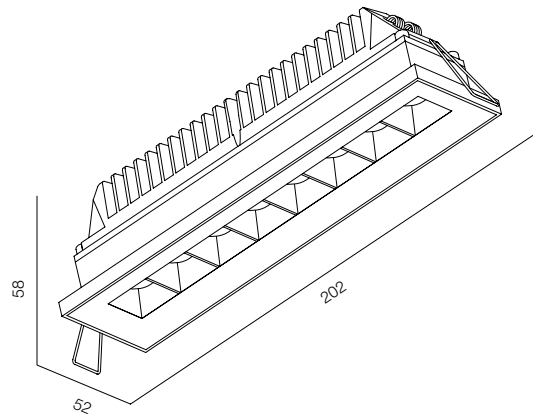

MOPS LINE R IP65 16W