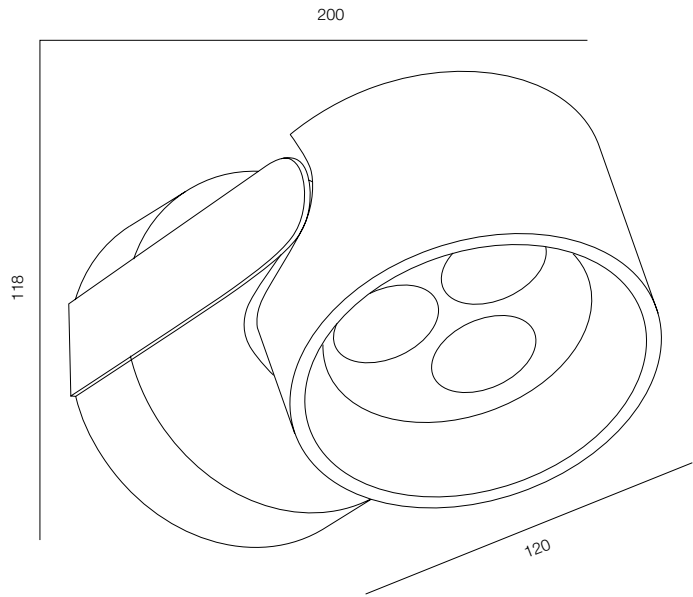

OKKO SUPER SPOT GREEN 6W

OKKO SUPER SPOT GREEN

POWER - 18W / OPTIC - SUPER SPOT / CCT - GREEN / COMFORT - UGR <19 /
IP65 / 220V (driver included) / CONTROL - DIM DALI / WARRANTY - 2 YEARS

FINISHES: PAINT (gray)