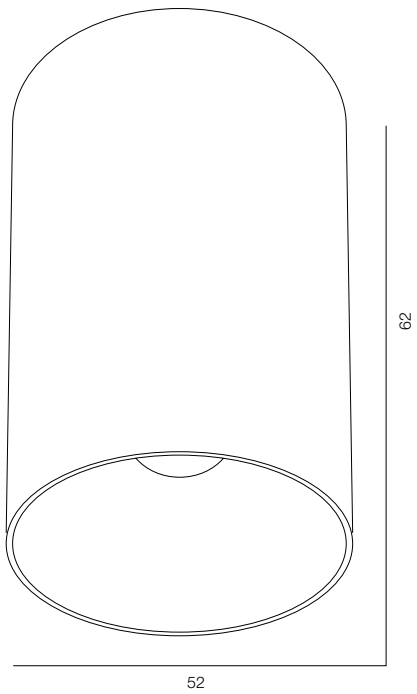

BABY LOCUS C4 IP65 4W

BABY LOCUS C4 IP65

POWER - 4W / OPTIC - MEDIUM / CCT - 2700K / CRI>93 Ra (R9>90) / COMFORT - UGR <19 / IP65 / 220V (driver included) / CONTROL - DIM 220 / WARRANTY - 2 YEARS

FINISHES: PAINT (white, grey)