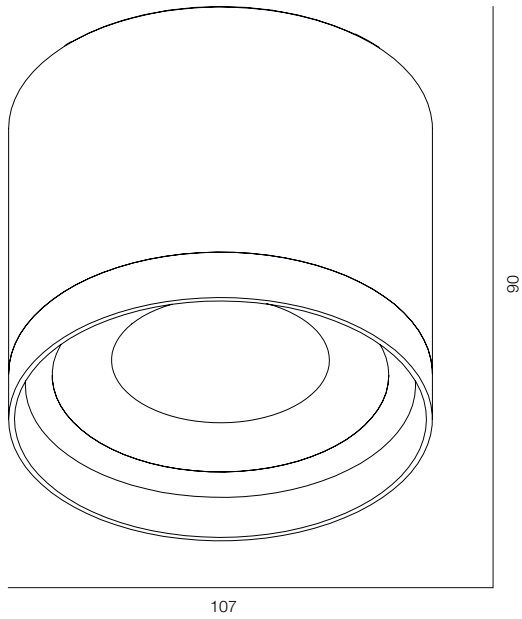

OREO C IP65 14W

OREO C IP65

POWER - 14W / OPTIC - WIDE / CCT - 2200K, 2700K / CRI>93 Ra (R9>90) / COMFORT - UGR <19 / IP65 / 220V (driver included) / CONTROL - DIM 220 / WARRANTY - 2 YEARS

FINISHES: PAINT (white, gray) / 100% BRASS (gold, black, pink, platinum)