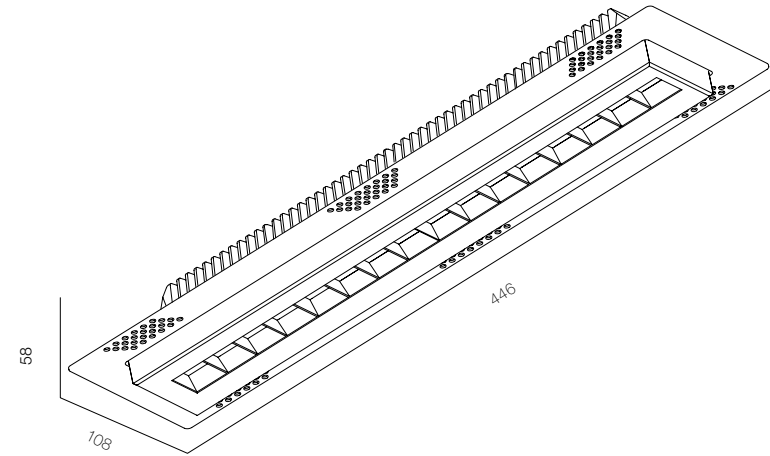

FINISHES: PAINT (grey)

MOPS LINE RT WALL 8W

MOPS LINE RT WALL 16W

MOPS LINE RT WALL 34W

MOPS LINE RT IP65 WALLWASHER

POWER - 8W, 16W, 34W / OPTIC - WALLWASHER / CCT - 2700K / CRI>93 Ra (R9>90) / COMFORT - UGR <19 / IP65 / 220V (driver included) / CONTROL - NO DIM / WARRANTY - 2 YEARS