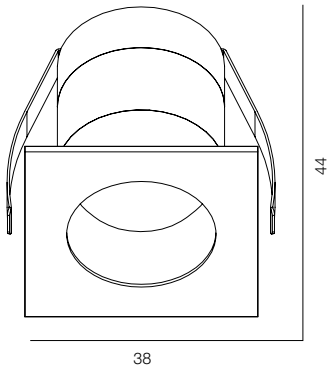

NAUTILUS S SQR IP65