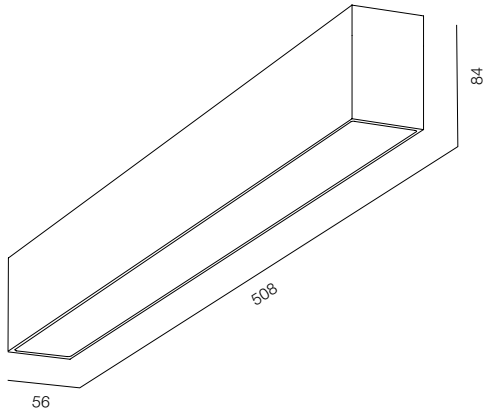

SOFT LINE C56 IP65 508