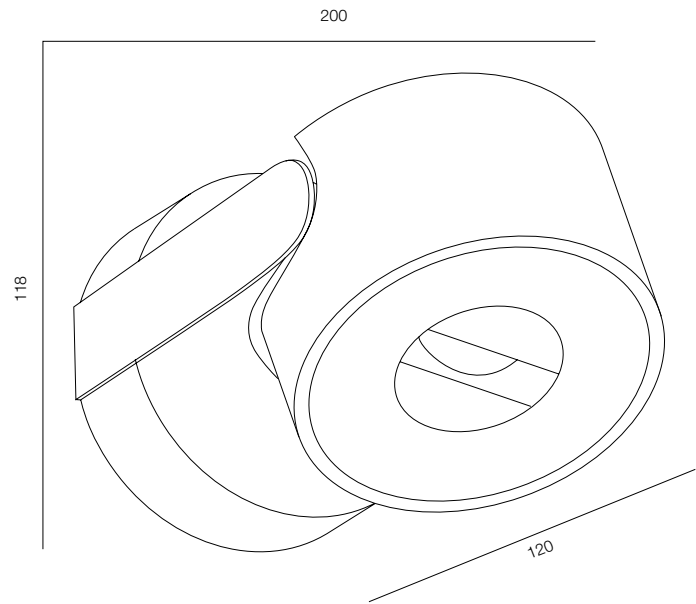

OKKO LOOCH

OKKO LOOCH

POWER - 6W / OPTIC - LOOCH / CCT - 2200K / CRI>93 Ra (R9>90) / COMFORT - UGR <19 / IP65 / 220V (driver included) / CONTROL - DIM DALI / WARRANTY - 2 YEARS

FINISHES: PAINT (gray)