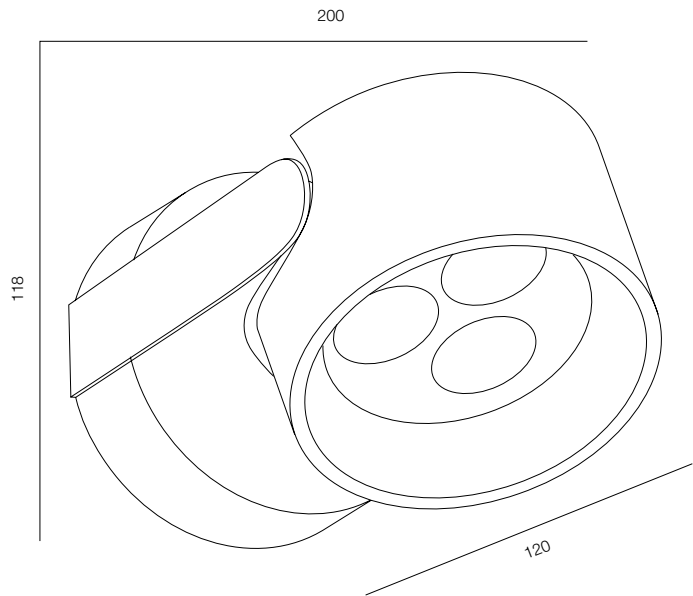

FINISHES: PAINT (white, gray)

OKKO 18W

OKKO

POWER - 18W / OPTIC - WIDE / CCT - 2700K / CRI>93 Ra (R9>90) / COMFORT - UGR <19 /
IP65 / 220V (driver included) / CONTROL - DIM DALI / WARRANTY - 2 YEARS

FINISHES: PAINT (gray)