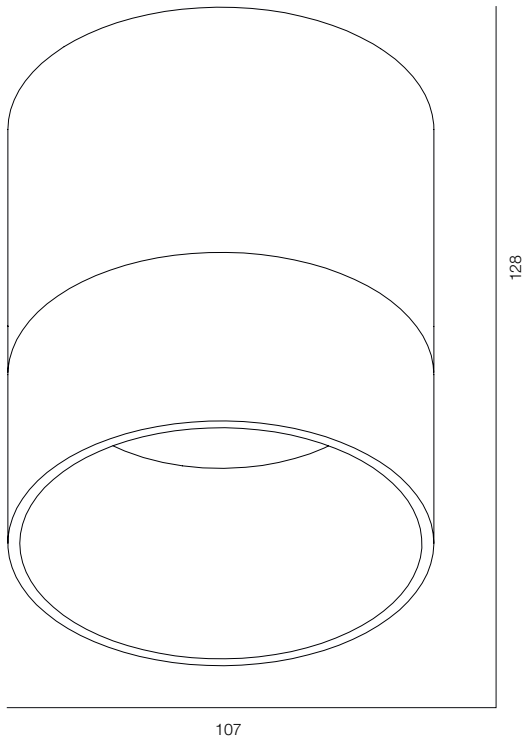

107

90

OREO C IP65 FLAT 14W

OREO C IP65 FLAT

POWER - 14W / OPTIC - WIDE / CCT - 2700K / CRI>93 Ra (R9>90) / COMFORT - UGR <19 /
IP65 / 220V (driver included) / CONTROL - DIM 220 / WARRANTY - 2 YEARS

FINISHES: PAINT (white, gray)