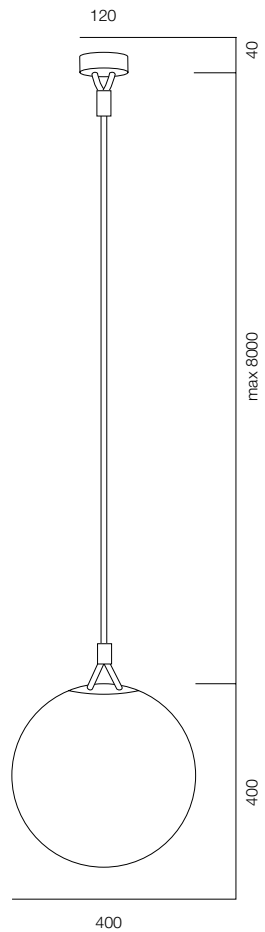

PDNT MOON IP65 BELT 400

PDNT MOON IP65 BELT

POWER - 12W / FLOOD / CCT - 2200K / CRI>93 Ra (R9>90) / COMFORT - UGR <19 / IP65 / 220V (driver included) / CONTROL - DIM DALI / WARRANTY - 2 YEARS

FINISHES: PAINT (gray)