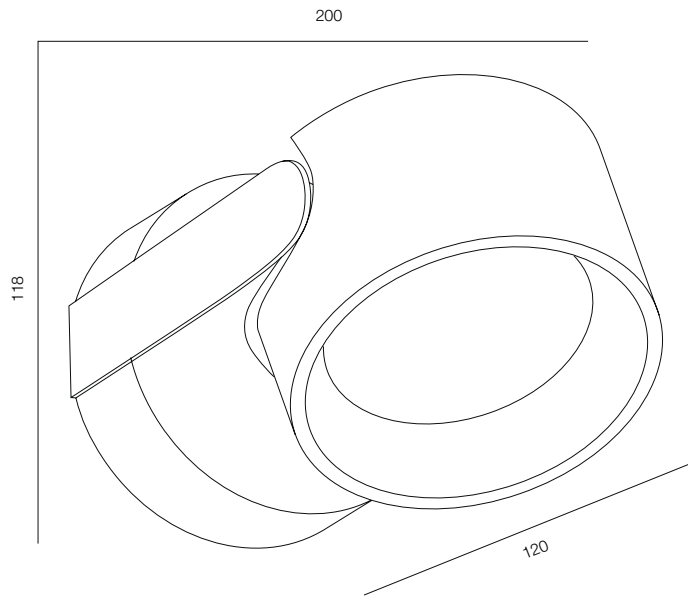

OKKO 18W

OKKO

POWER - 18W / OPTIC - WIDE / CCT - 2700K / CRI>93 Ra (R9>90) / COMFORT - UGR <19 /
IP65 / 220V (driver included) / CONTROL - DIM DALI / WARRANTY - 2 YEARS

FINISHES: PAINT (gray)