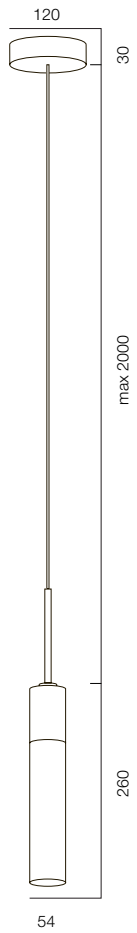

PDNT SPEECH 54 IP65

PDNT SPEECH IP65

POWER - 3W, 6W / FLOOD / CCT - 2200K, 2700K / CRI>93 Ra (R9>90) / COMFORT - UGR <19 / IP65 / 220V (driver included) / CONTROL - DIM DALI / WARRANTY - 2 YEARS

FINISHES: PAINT (gray) / 100% Brass (gold)