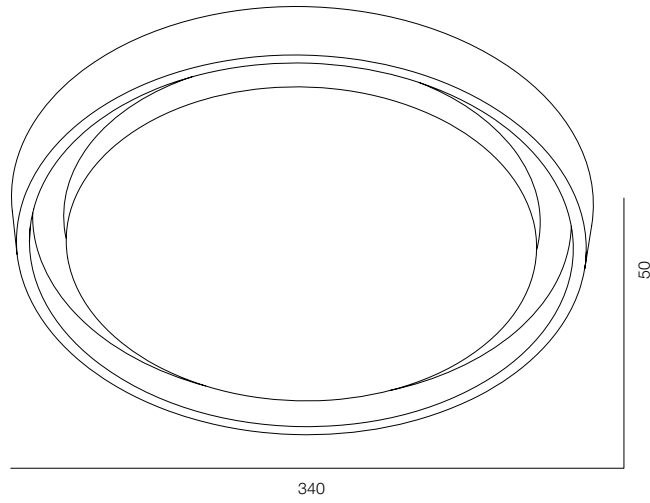

OUTER IP54 R340

OUTER R IP54

POWER - 25W, 30W / FLOOD / CCT - 2700K, 3000K / CRI>93 Ra (R9>90) / COMFORT - UGR <19 /
IP54 / 220V (driver included) / CONTROL - NO DIM / WARRANTY - 2 YEARS

FINISHES: PAINT (white, gray)