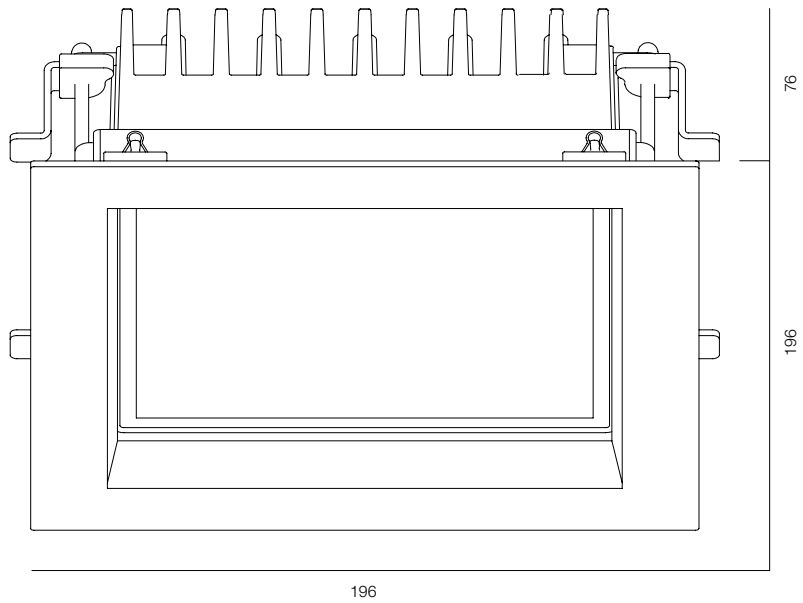

TOPPER R SOFT IP65 27W

TOPPER R SOFT IP65

POWER - 27W / FLOOD / CCT - 2700K / CRI>93 Ra (R9>90) / COMFORT - UGR <19 /
IP65 / 220V (driver included) / CONTROL - DIM DALI / WARRANTY - 2 YEARS

FINISHES: PAINT (grey) / STAINLESS STEEL / 100% BRASS (gold)