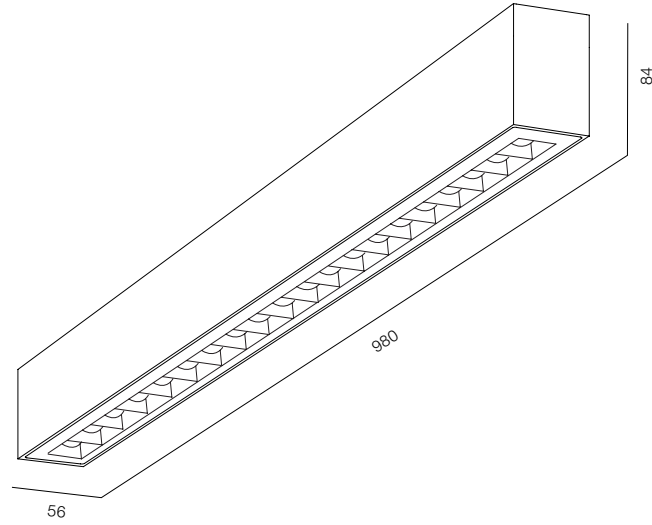

FINISHES: PAINT (gray)

DIRECT LINE C56 IP65 508

DIRECT LINE C56 IP65 980

DIRECT LINE C56 IP65

POWER - 14W, 26W / OPTIC - SUPER SPOT / CCT - 2700K / CRI>93 Ra (R9>90) / COMFORT - UGR <19 /
IP65 / 220V (driver included) / CONTROL - DIM DALI / WARRANTY - 2 YEARS