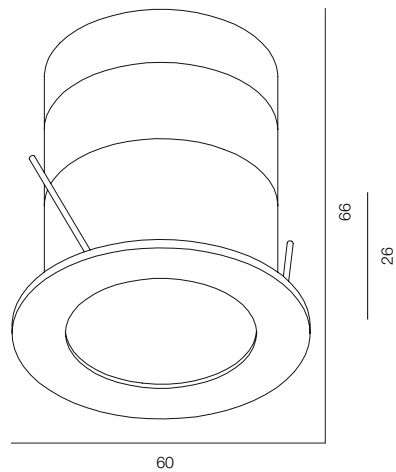

NAUTILUS M RND IP65