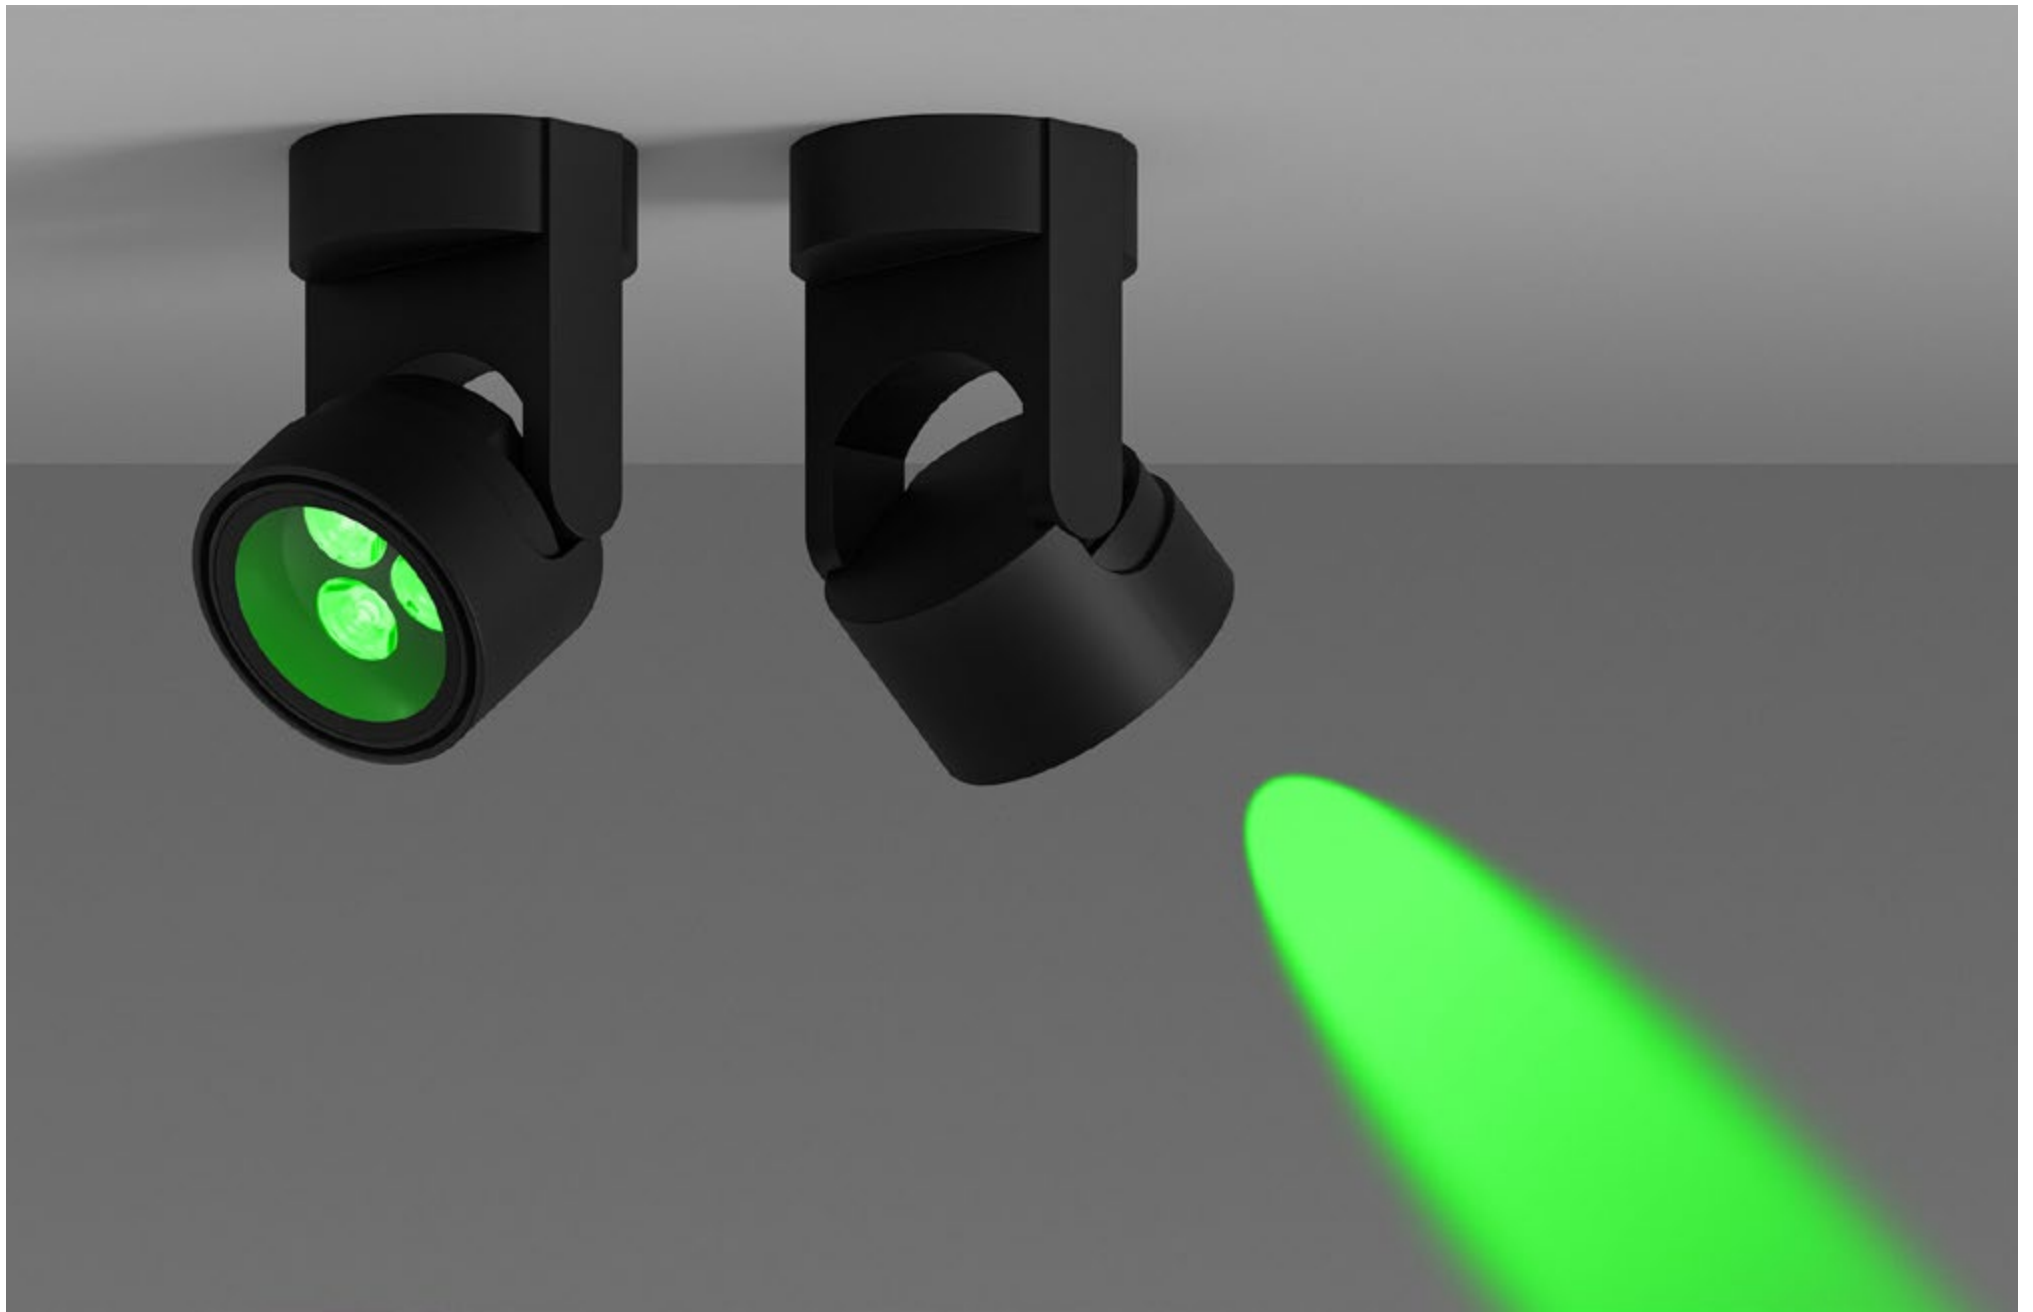

OKKO SUPER SPOT 18W

OKKO SUPER SPOT

POWER - 18W / OPTIC - SUPER SPOT / CCT - 2700K / CRI>93 Ra (R9>90) / COMFORT - UGR <19 / IP65 / 220V (driver included) / CONTROL - DIM DALI / WARRANTY - 2 YEARS

FINISHES: PAINT (gray)