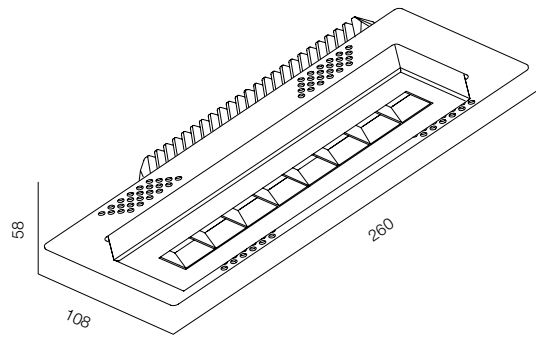

MOPS LINE RT WALL 16W