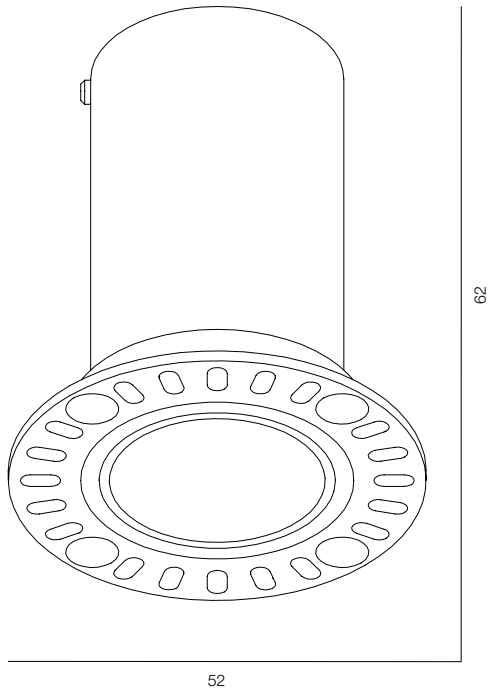

POINT XS IP65 2W

POINT XS IP65

POWER - 2W / OPTIC - SUPER SPOT / CCT - 2200K, 2700K / CRI>93 Ra (R9>90) / COMFORT - UGR <19 / IP65 / 220V (driver included) / CONTROL - NO DIM / WARRANTY - 5 YEARS

FINISHES: PAINT (white, grey) / STAINLESS STEEL / 100% BRASS (gold, black, pink)