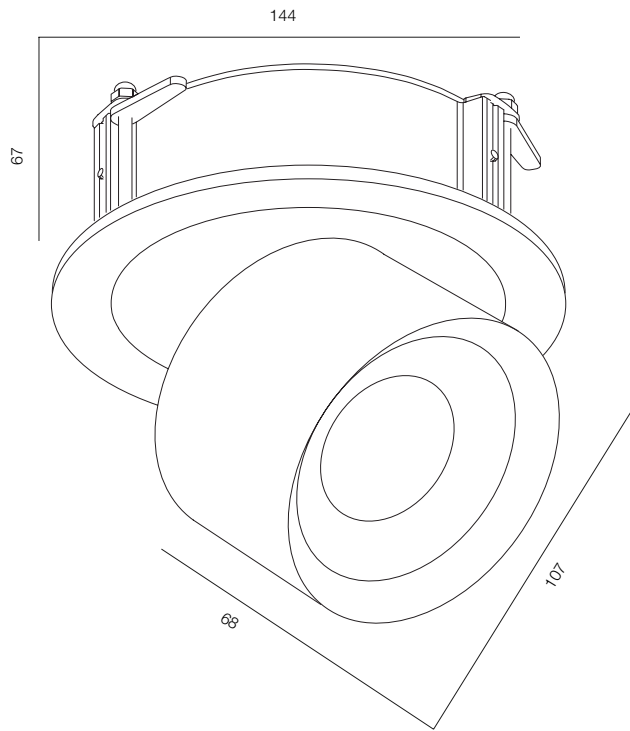

OREO RT IP65 12W

OREO RT IP65

POWER - 12W / OPTIC - SPOT, WIDE / CCT - 2200K / CRI>93 Ra (R9>90) / COMFORT - UGR <19 / IP65 / 220V (driver included) / CONTROL - NO DIM / WARRANTY - 2 YEARS

FINISHES: PAINT (grey)