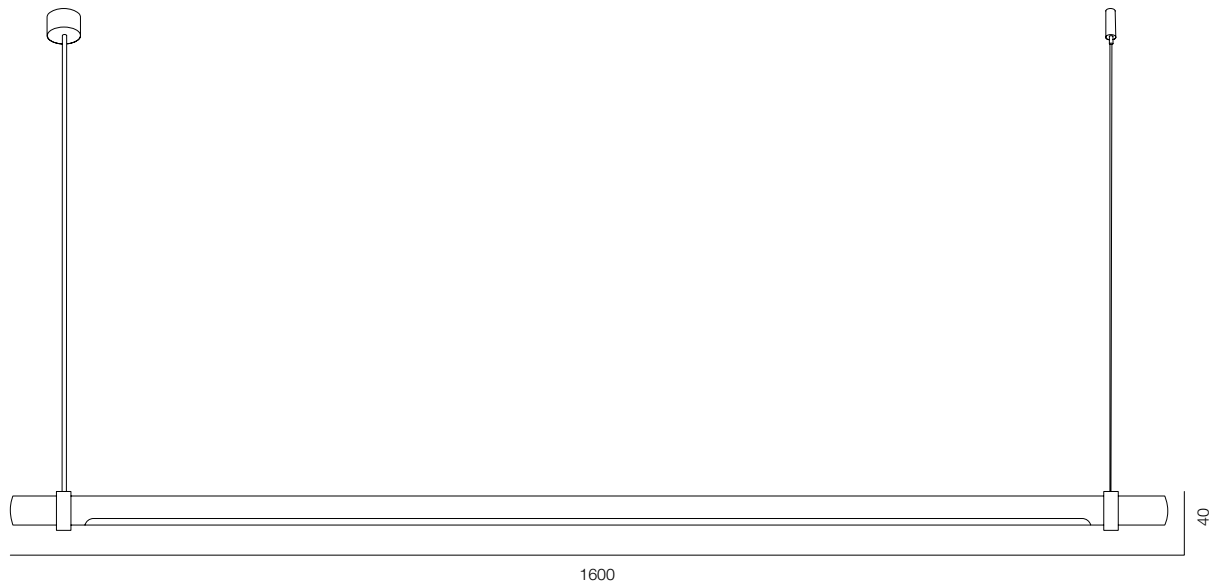

PDNT STILO IP65 1600

PDNT STILO IP65

POWER - 16W / FLOOD / CCT - 2200K / CRI>93 Ra (R9>90) / COMFORT - UGR <19 /
IP65 / 220V (driver included) / CONTROL - DIM DALI / WARRANTY - 2 YEARS

FINISHES: PAINT (gray)