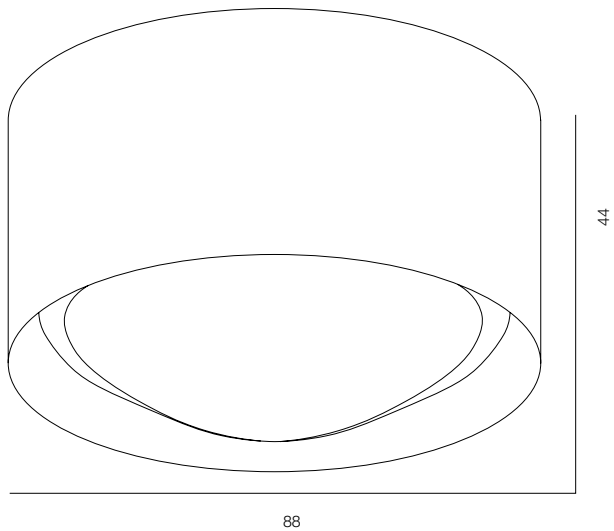

LOOP C80 IP65

LOOP IP65

POWER - 10W / OPTIC - WIDE / CCT - 2200K, 2700K / CRI>93 Ra (R9>90) / COMFORT - UGR <19 / IP65 / 220V (driver included) / CONTROL - DIM 220 / WARRANTY - 2 YEARS

FINISHES: PAINT (white, gray)