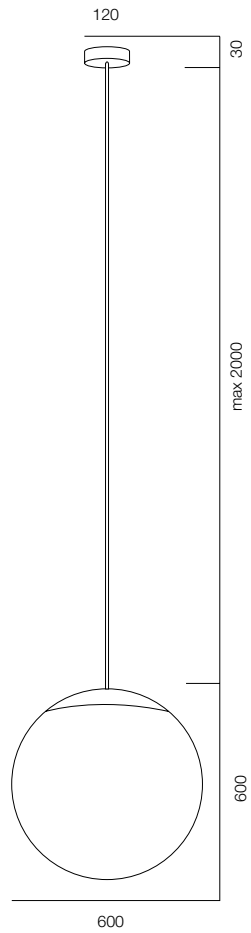

PDNT MOON IP65 600

PDNT MOON IP65

POWER - 12W, 18W / FLOOD / CCT - 2200K, 2700K / CRI>93 Ra (R9>90) / COMFORT - UGR <19 /
IP65 / 220V (driver included) / CONTROL - DIM DALI / WARRANTY - 2 YEARS

FINISHES: PAINT (gray)