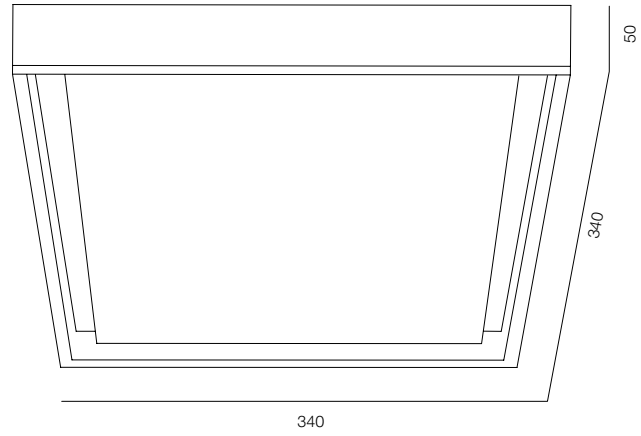

OUTER IP54 S340

OUTER S IP54

POWER - 25W, 30W / FLOOD / CCT - 2700K / CRI>93 Ra (R9>90) / COMFORT - UGR <19 / IP54 / 220V (driver included) / CONTROL - NO DIM / WARRANTY - 2 YEARS

FINISHES: PAINT (white, gray)