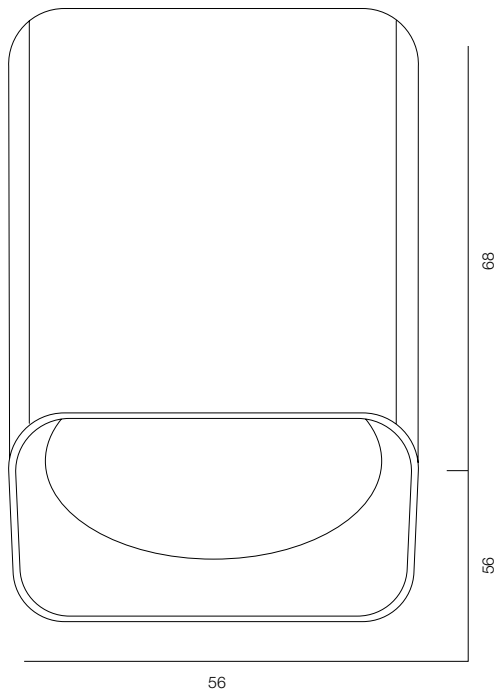

BABY MELT C56 IP65

BABY MELT C IP65

POWER - 6W, 8W / OPTIC - MEDIUM / CCT - 2200K, 2700K / CRI>93 Ra (R9>90) / COMFORT - UGR <19 / IP65 / 220V (driver included) / CONTROL - DIM 220 / WARRANTY - 2 YEARS

FINISHES: PAINT (white, grey) / 100% BRASS (gold, black, pink, platinum)