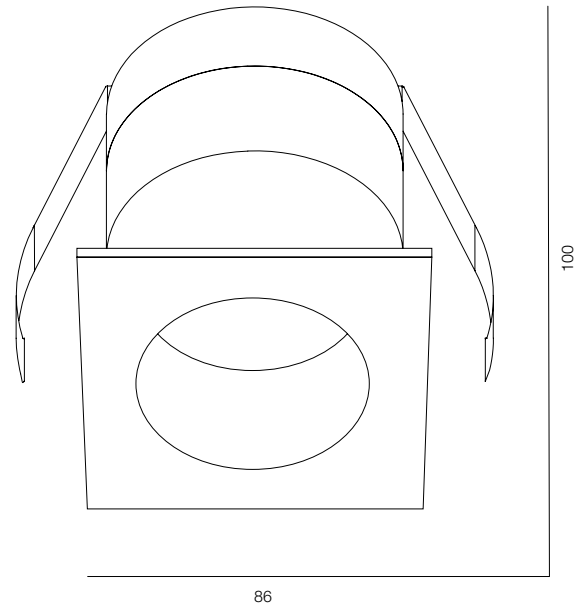

NAUTILUS L IP65 SQR

NAUTILUS SQR IP65

POWER - 2W, 6W, 10W / FLOOD / CCT - 2700K, 3000K / CRI>93 Ra (R9>90) / COMFORT - UGR <19 / IP65 / 220V (driver included) / CONTROL - NO DIM, DIM DALI / WARRANTY - 5 YEARS

FINISHES: STAINLESS STEEL / PAINT (white, grey, black) / 100% BRASS (gold, black, pink, platinum) / 100% COPPER