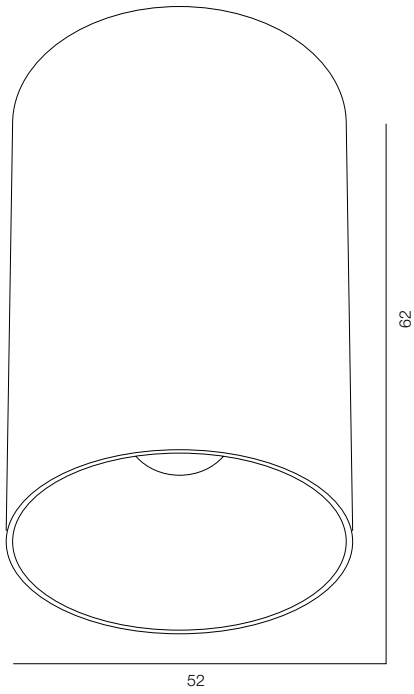

BABY LOCUS C4 IP65 4W

BABY LOCUS C4 IP65

POWER - 4W / OPTIC - MEDIUM / CCT - 2700K / CRI>93 Ra (R9>90) / COMFORT - UGR <19 /
IP65 / 220V (driver included) / CONTROL - DIM 220 / WARRANTY - 2 YEARS

FINISHES: PAINT (white, grey)