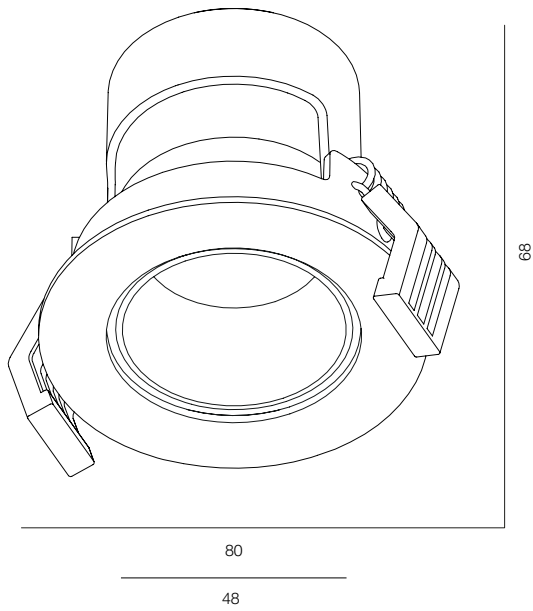

## NAUTILUS SQR IP65

POWER - 2W, 6W, 10W / FLOOD / CCT - 2700K, 3000K / CRI>93 Ra (R9>90) / COMFORT - UGR <19 / IP65 / 220V (driver included) / CONTROL - NO DIM, DIM DALI / WARRANTY - 5 YEARS

FINISHES: STAINLESS STEEL / PAINT (white, grey, black) / 100% BRASS (gold, black, pink, platinum) / 100% COPPER