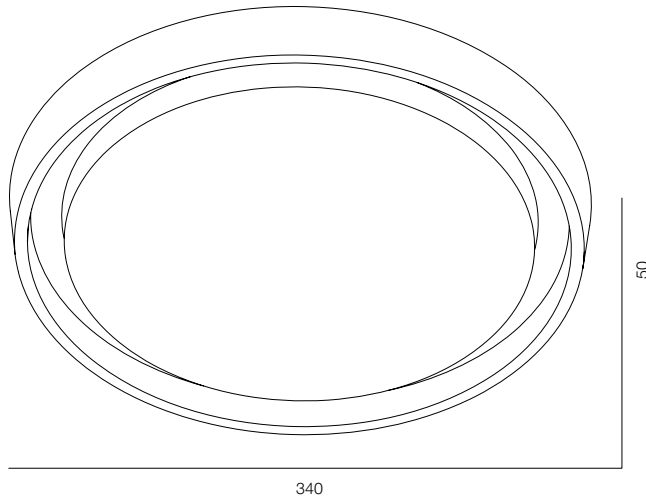

OUTER IP54 R340

OUTER R IP54

POWER - 25W, 30W / FLOOD / CCT - 2700K, 3000K / CRI>93 Ra (R9>90) / COMFORT - UGR <19 /
IP54 / 220V (driver included) / CONTROL - NO DIM / WARRANTY - 2 YEARS

FINISHES: PAINT (white, gray)