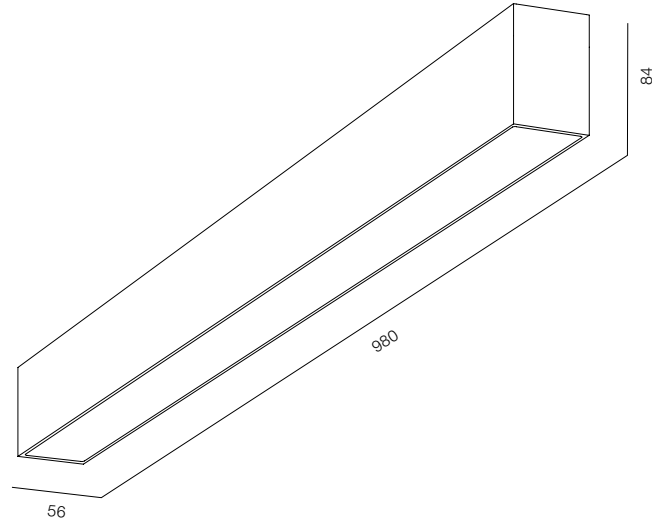

SOFT LINE C56 IP65 508

SOFT LINE C56 IP65 24W, 980