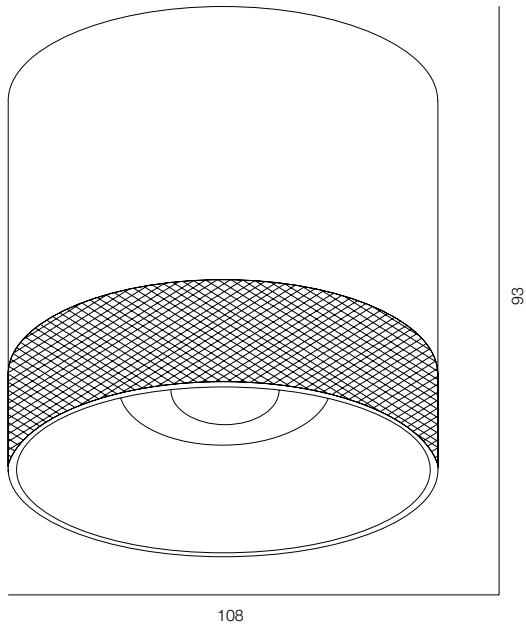

OREO C IP65 ZOOM 12W

OREO C IP65 ZOOM

POWER - 12W / OPTIC - ZOOM / CCT - 2200K, 2700K / CRI>93 Ra (R9>90) / COMFORT - UGR <19 / IP65 / 220V (driver included) / CONTROL - DIM DALI / WARRANTY - 2 YEARS

FINISHES: PAINT (white, gray)