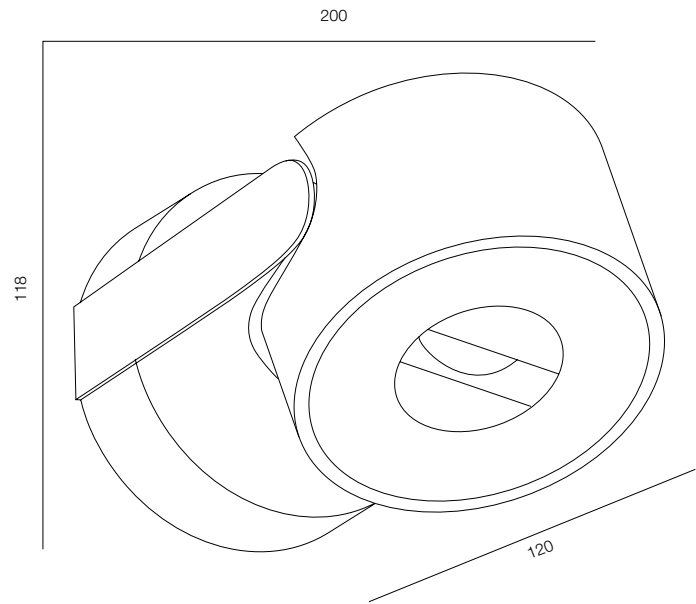

OKKO LOOCH

OKKO LOOCH

POWER - 6W / OPTIC - LOOCH / CCT - 2200K / CRI>93 Ra (R9>90) / COMFORT - UGR <19 /
IP65 / 220V (driver included) / CONTROL - DIM DALI / WARRANTY - 2 YEARS

FINISHES: PAINT (gray)