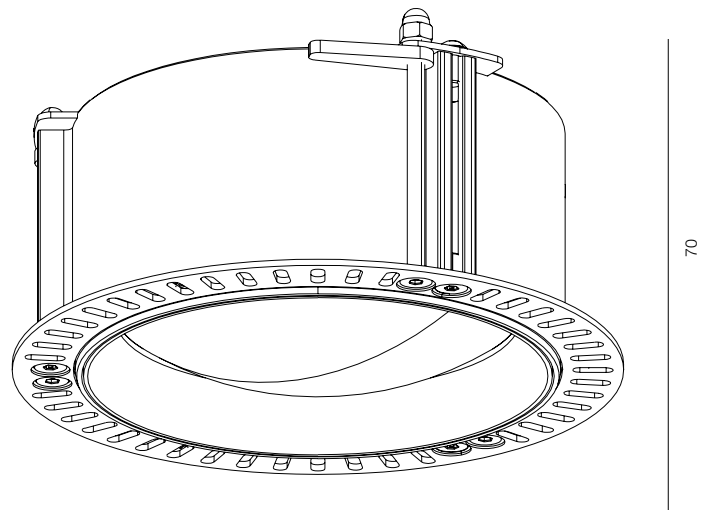

144

70

OREO R IP65 LOOP (DALI) 18W

OREO R IP65 LOOP (DALI)

POWER - 18W / OPTIC - WIDE / CCT - 2200K, 2700K / CRI>93 Ra (R9>90) / COMFORT - UGR <19 / IP65 / 220V (driver included) / CONTROL - DIM DALI / WARRANTY - 2 YEARS

FINISHES: PAINT (grey)