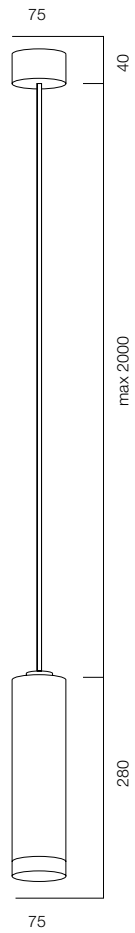

PDNT LOCUS 75 IP65

PDNT LOCUS IP65

POWER - 9W / FLOOD / CCT - 2200K / CRI>93 Ra (R9>90) / COMFORT - UGR <19 /
IP65 / 220V (driver included) / CONTROL - DIM DALI / WARRANTY - 2 YEARS

FINISHES: PAINT (gray)