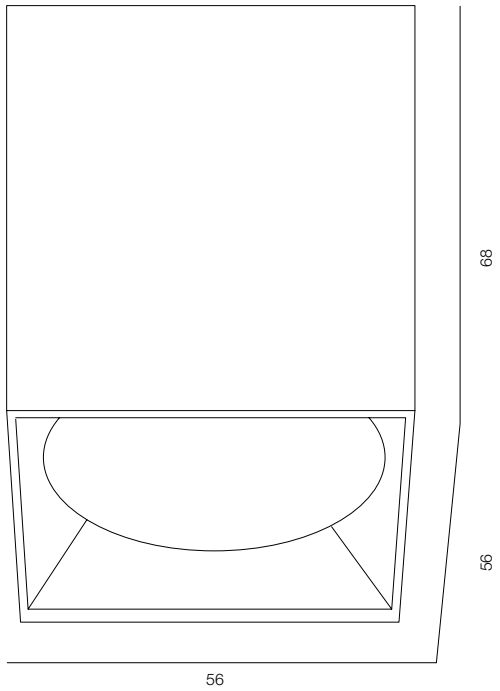

BABY QBIQ C56 IP65

BABY QBIQ C IP65

POWER - 6W, 8W / OPTIC - MEDIUM / CCT - 2200K, 2700K / CRI>93 Ra (R9>90) / COMFORT - UGR <19 / IP65 / 220V (driver included) / CONTROL - DIM 220 / WARRANTY - 2 YEARS

FINISHES: PAINT (white, grey) / 100% BRASS (gold, black, pink, platinum)