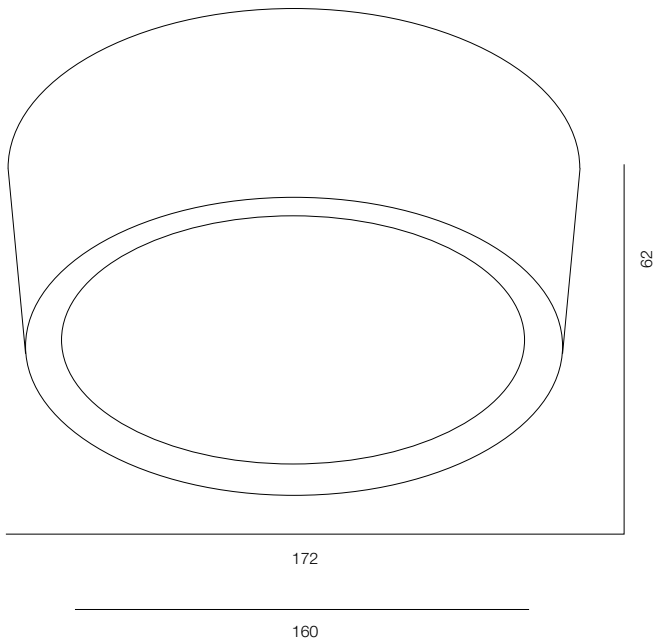

TOPPER C IP65 SOFT 15W

TOPPER C IP65 SOFT

POWER - 15W / FLOOD / CCT - 2700K / CRI>93 Ra (R9>90) / COMFORT - UGR <19 /
IP65 / 220V (driver included) / CONTROL - NO DIM / WARRANTY - 2 YEARS

FINISHES: PAINT (gray)