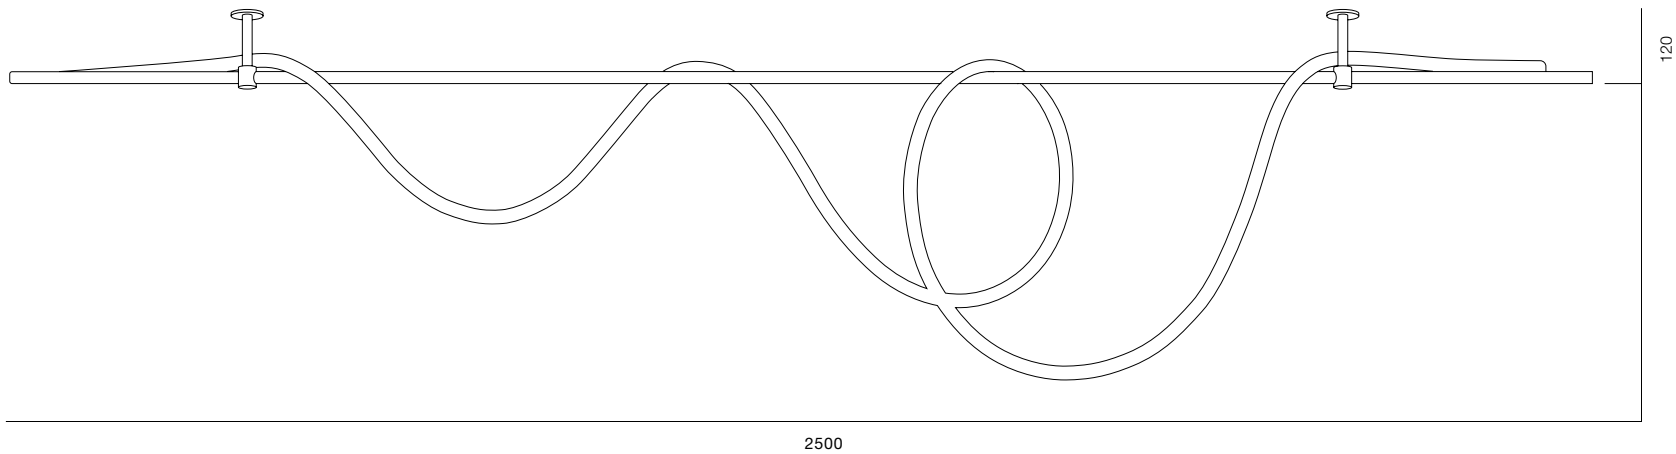

## OUTER S IP54

POWER - 25W, 30W / FLOOD / CCT - 2700K / CRI>93 Ra (R9>90) / COMFORT - UGR <19 / IP54 / 220V (driver included) / CONTROL - NO DIM / WARRANTY - 2 YEARS

FINISHES: PAINT (white, gray)

FREELIGHT PIN IP65 2500