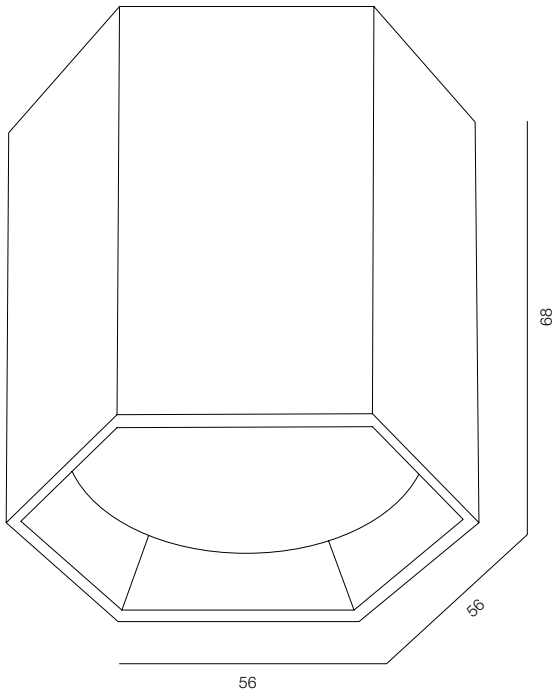

BABY EDGE C56 IP65

BABY EDGE C IP65

POWER - 6W, 8W / OPTIC - MEDIUM / CCT - 2200K, 2700K / CRI>93 Ra (R9>90) / COMFORT - UGR <19 / IP65 / 220V (driver included) / CONTROL - DIM 220 / WARRANTY - 2 YEARS

FINISHES: PAINT (white, grey) / 100% BRASS (gold, black, pink, platinum)