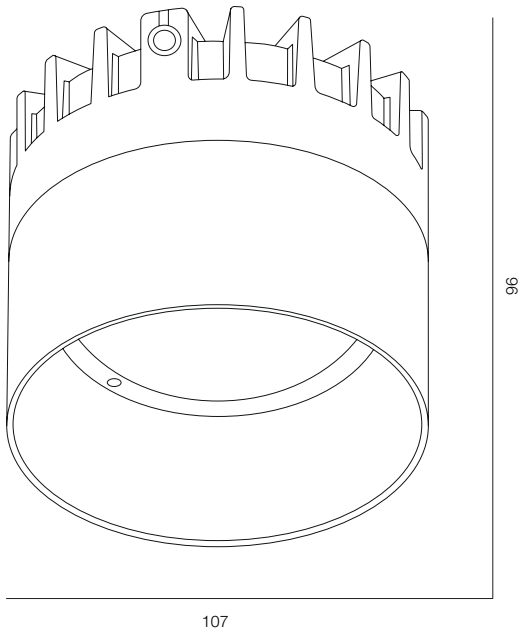

107

96

OREO DEEP ZOOM IP65 18W

OREO R IP65 ZOOM

POWER - 18W / OPTIC - ZOOM / CCT - 2200K, 2700K / CRI>93 Ra (R9>90) / COMFORT - UGR <19 / IP65 / 220V (driver included) / CONTROL - NO DIM / WARRANTY - 2 YEARS

FINISHES: PAINT (grey)