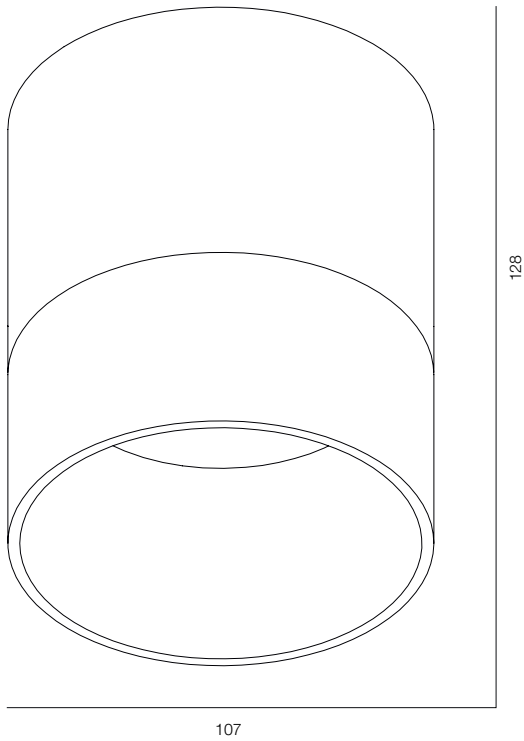

OREO C IP65 SOFT 14W

OREO C IP65 SOFT

POWER - 14W / OPTIC - WIDE / CCT - 2700K / CRI>93 Ra (R9>90) / COMFORT - UGR <19 / IP65 / 220V (driver included) / CONTROL - DIM 220 / WARRANTY - 2 YEARS

FINISHES: PAINT (white, gray)