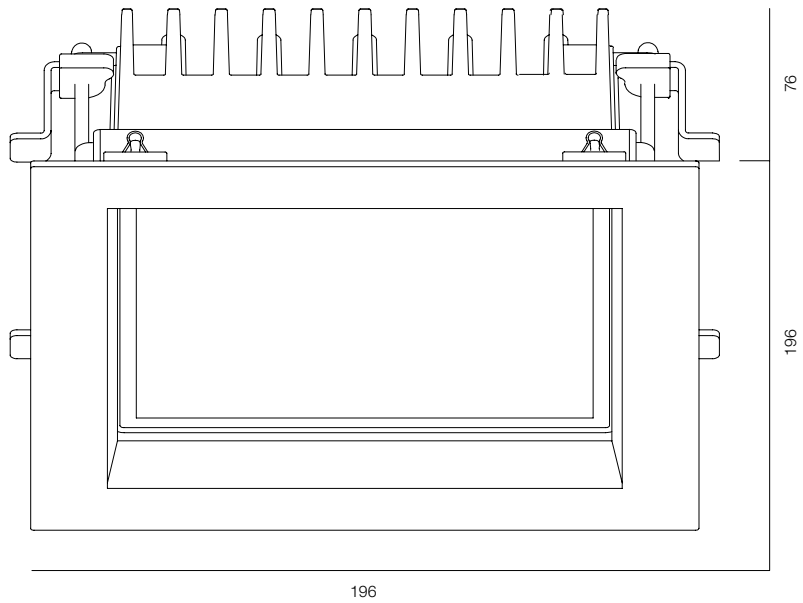

TOPPER R SOFT IP65 27W

TOPPER R SOFT IP65

POWER - 27W / FLOOD / CCT - 2700K / CRI>93 Ra (R9>90) / COMFORT - UGR <19 / IP65 / 220V (driver included) / CONTROL - DIM DALI / WARRANTY - 2 YEARS

FINISHES: PAINT (grey) / STAINLESS STEEL / 100% BRASS (gold)