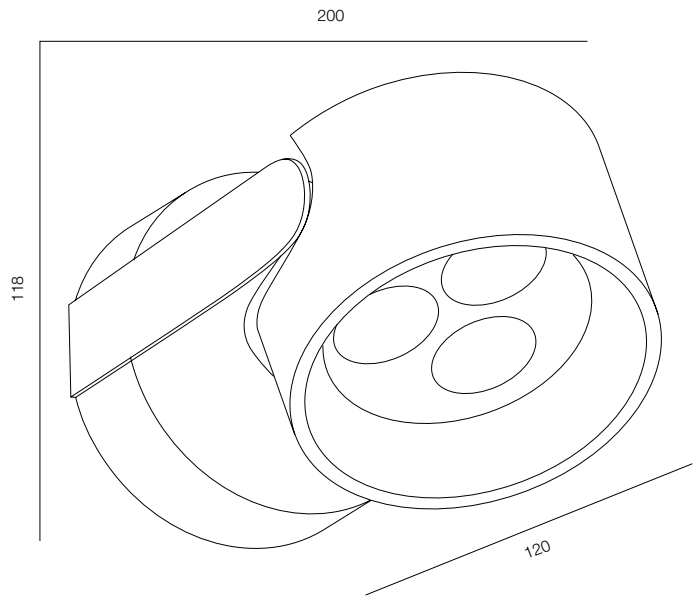

OKKO SUPER SPOT 18W

OKKO SUPER SPOT

POWER - 18W / OPTIC - SUPER SPOT / CCT - 2700K / CRI>93 Ra (R9>90) / COMFORT - UGR <19 / IP65 / 220V (driver included) / CONTROL - DIM DALI / WARRANTY - 2 YEARS

FINISHES: PAINT (gray)