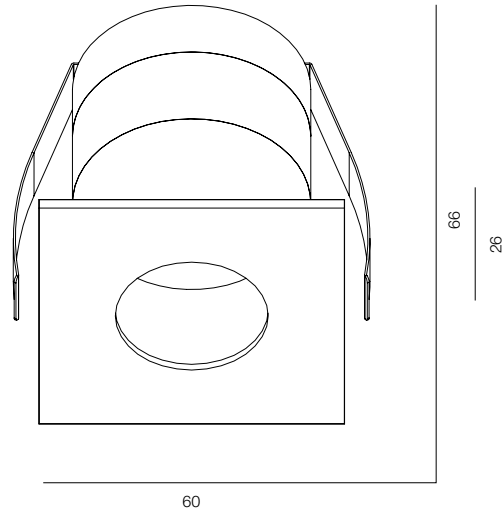

NAUTILUS M SQR IP65