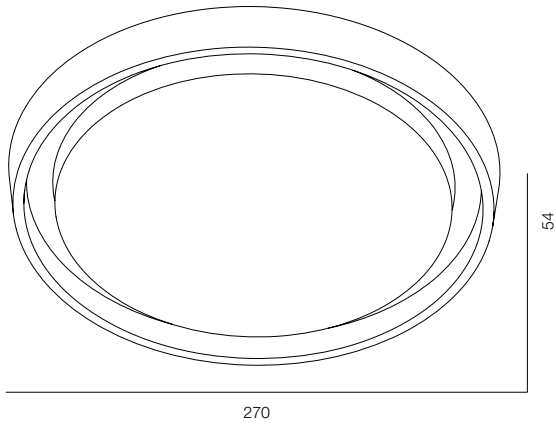

## LOOP IP65

POWER - 10W / OPTIC - WIDE / CCT - 2200K, 2700K / CRI>93 Ra (R9>90) / COMFORT - UGR <19 / IP65 / 220V (driver included) / CONTROL - DIM 220 / WARRANTY - 2 YEARS

FINISHES: PAINT (white, gray)