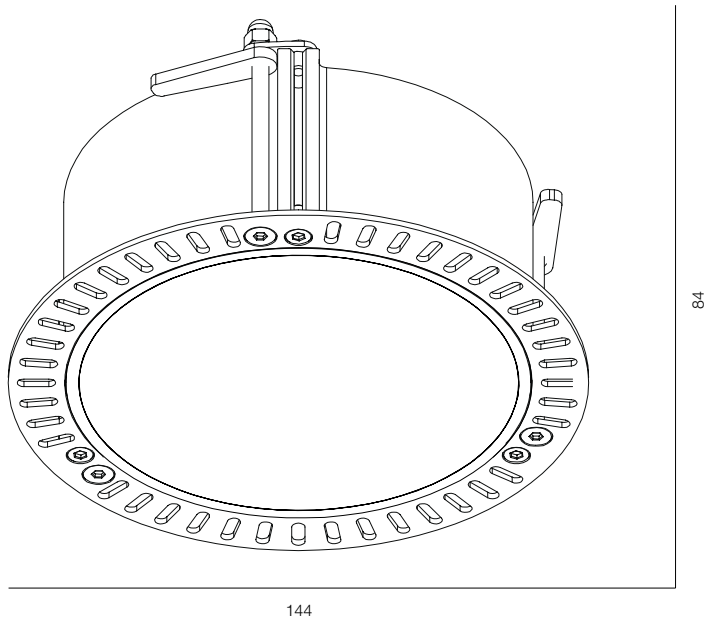

144

84

OREO R IP65 TURN 12W

OREO R IP65 TURN

POWER - 12W / OPTIC - SPOT, WIDE / CCT - 2200K / CRI>93 Ra (R9>90) / COMFORT - UGR <19 / IP65 / 220V (driver included) / CONTROL - NO DIM / WARRANTY - 2 YEARS

FINISHES: PAINT (grey)