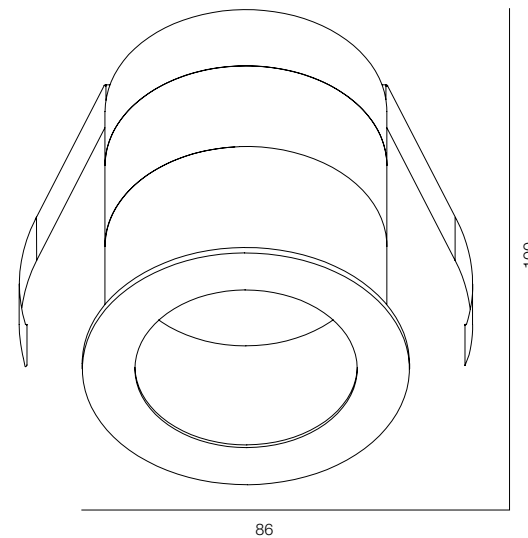

NAUTILUS L RND IP65

NAUTILUS RND IP65

POWER - 2W, 6W, 10W / OPTIC - SUPER SPOT, MEDIUM / CCT - 2700K, 3000K / CRI>93 Ra (R9>90) / COMFORT - UGR <19 / IP65 / 220V (driver included) / CONTROL - NO DIM, DIM DALI / WARRANTY - 5 YEARS

FINISHES: STAINLESS STEEL / PAINT (white, grey, black) / 100% BRASS (gold, black, pink, platinum) / 100% COPPER