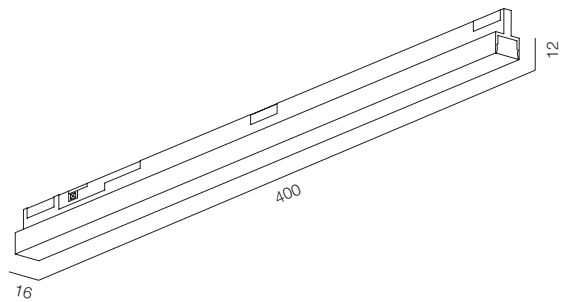

SUPERSLIME LINE POWER 400