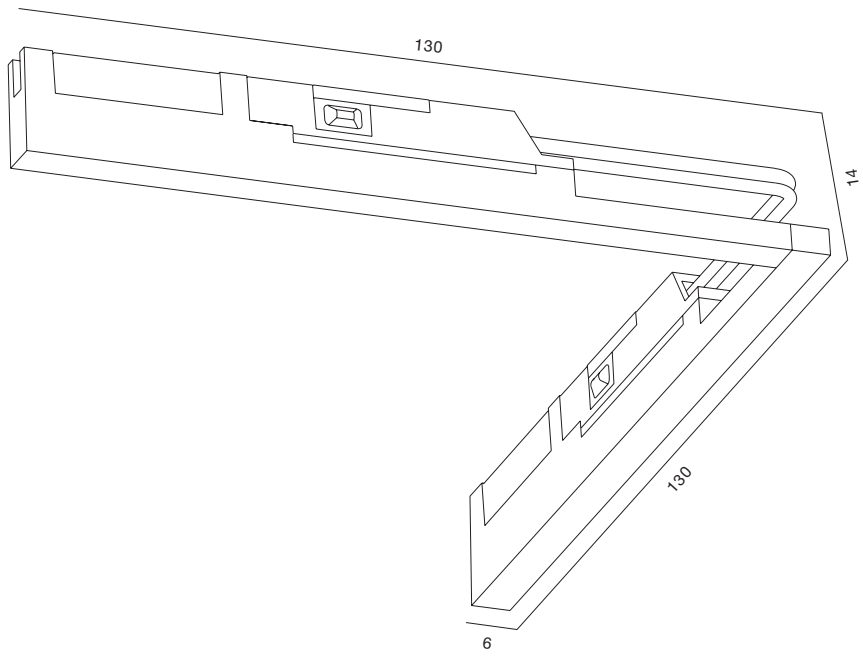

SUPERSLIM CORNER LINE 130

SUPERSLIM CORNER LINE

POWER - 3W / ANGLE - FLOOD / CCT - 3000K / CRI>97 Ra (R9>90) / COMFORT - UGR <19 /
IP40 / 48V / CONTROL - DIM DALI / WARRANTY - 5 YEARS

FINISHES: PAINT (black)