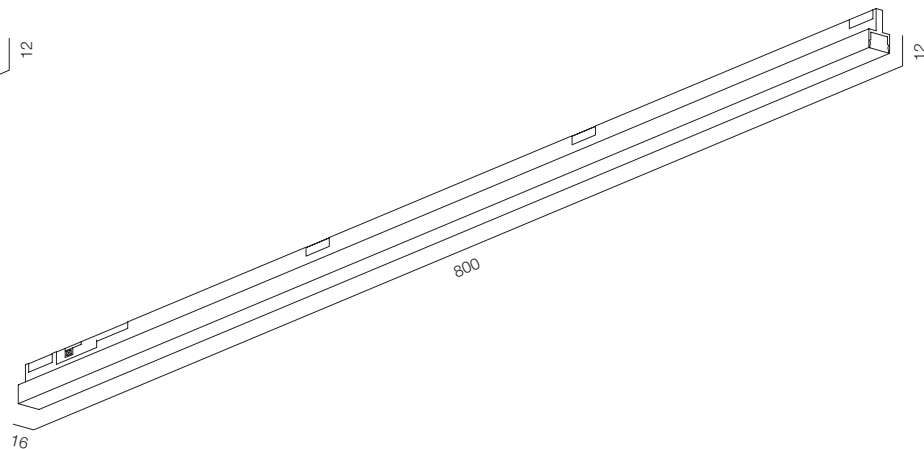

FINISHES: PAINT (black)

SUPERSLIME LINE POWER 200

SUPERSLIME LINE POWER 400

SUPERSLIME LINE POWER 800

SUPERSLIM LINE POWER

POWER - 5W, 10W, 18W / ANGLE - FLOOD / CCT - 2700K, 3000K / CRI>97 Ra (R9>90) / COMFORT - UGR <19 / IP40 / 48V / CONTROL - DIM DALI / WARRANTY - 5 YEARS