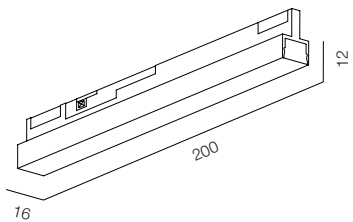

SUPERSLIME LINE POWER 200