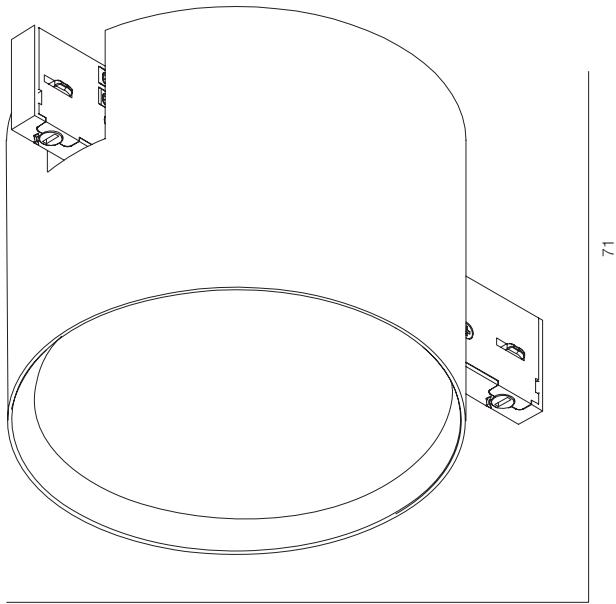

96

71

SSD OREO 96

SUPERSLIM DALI OREO

POWER - 20W / OPTIC - WIDE / CCT - 2700K, 3000K / CRI>97 Ra (R9>90) / COMFORT - UGR <19 /
IP40 / 48V / CONTROL - DIM DALI / WARRANTY - 5 YEARS

FINISHES: PAINT (black)