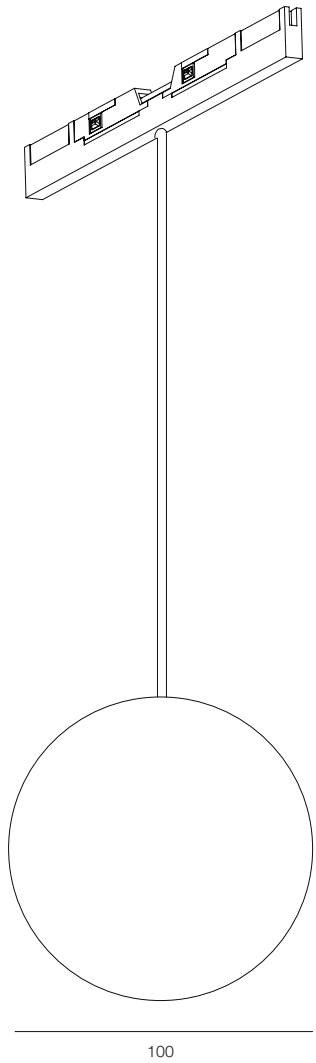

SUPERSLIME SHAR PDNT 100

SUPERSLIM SHAR PDNT

POWER - 4W / ANGLE - FLOOD / CCT - 2200K, 3000K / CRI>97 Ra (R9>90) / COMFORT - UGR <19 / IP40 / 48V / CONTROL - DIM DALI / WARRANTY - 5 YEARS

FINISHES: PAINT (black)