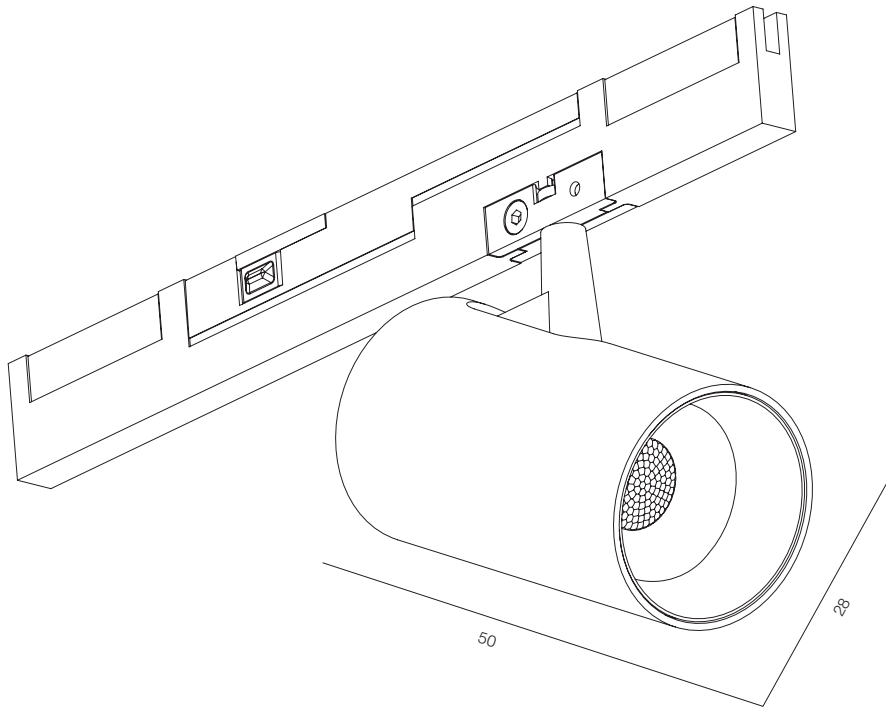

SUPERSLIME LOCUS 28

SUPERSLIM LOCUS 4W

POWER - 4W / OPTIC - SPOT / CCT - 2700K, 3000K / CRI>97 Ra (R9>90) / COMFORT - UGR <19 / IP40 / 48V / CONTROL - DIM DALI / WARRANTY - 5 YEARS

FINISHES: PAINT (black) / 100% BRASS (gold)