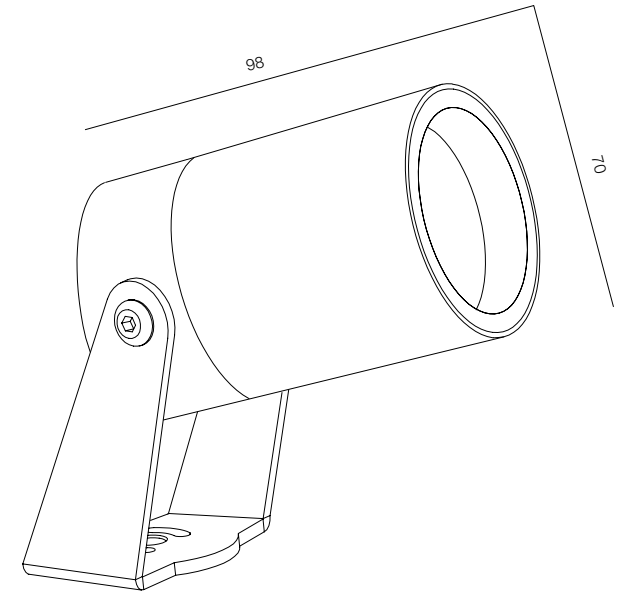

LOCUS O 70

LOCUS O 48V

POWER - 2W, 5W, 10W / OPTIC - SUPER SPOT, SPOT, MEDIUM / CCT - 2200K, 2700K / CRI > 93 Ra (R9 > 90) / COMFORT - UGR < 19 / IP65 / 48V (driver included) / CONTROL - NO DIM, DIM DALI / WARRANTY - 2 YEARS

FINISHES: PAINT (white, grey) / STEEL - STAINLESS