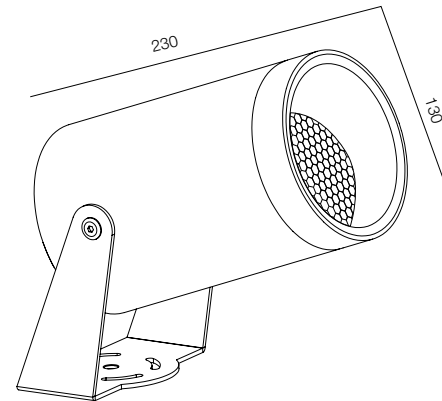

LOCUS O130

LOCUS O 220V

POWER - 4W, 6W, 12W, 18W, 40W / OPTIC - SPOT, MEDIUM / CCT - 2200K, 2700K, 4000K / CRI>93 Ra (R9>90, R12>90) / COMFORT - UGR <19 / IP65 / 220V (driver included) / CONTROL - NO DIM, DIM 220, DIM DALI / WARRANTY - 2 YEARS

FINISHES: PAINT (white, grey) / STEEL - STAINLESS