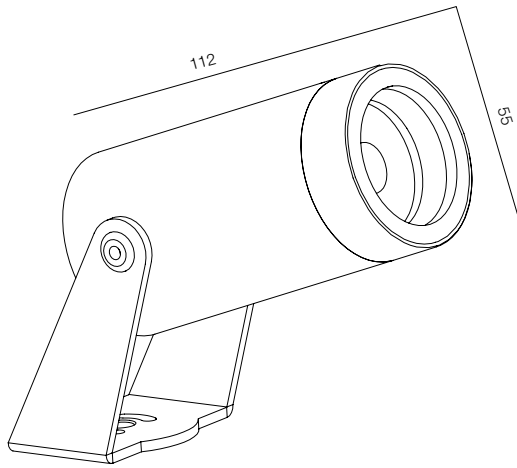

LOCUS O SUPER SPOT 55

LOCUS O SUPER SPOT

POWER - 6W / OPTIC - SUPER SPOT / CCT - 2700K / CRI>93 Ra (R9>90) / COMFORT - UGR <19 /
IP65 / 220V (driver included) / CONTROL - NO DIM / WARRANTY - 2 YEARS

FINISHES: PAINT (grey) / STEEL - STAINLESS