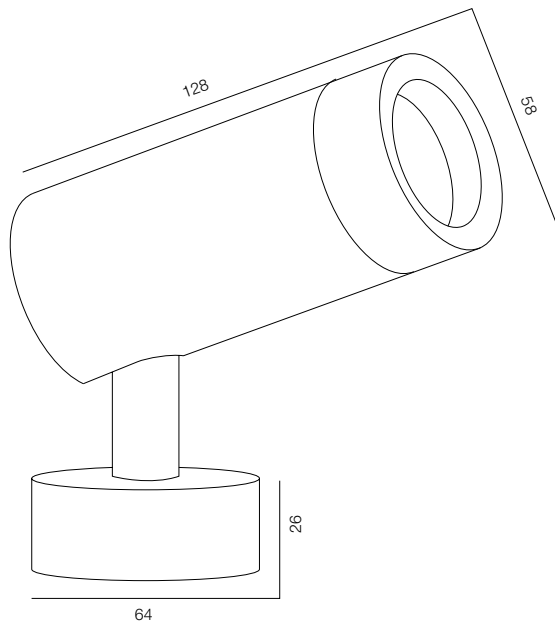

LOCUS Q FITO 58

LOCUS Q FITO

POWER - 6W / OPTIC - MEDIUM / CCT - FITO / COMFORT - UGR <19 /
IP65 / 220V (driver included) / CONTROL - DIM 220 / WARRANTY - 2 YEARS

FINISHES: PAINT (grey)