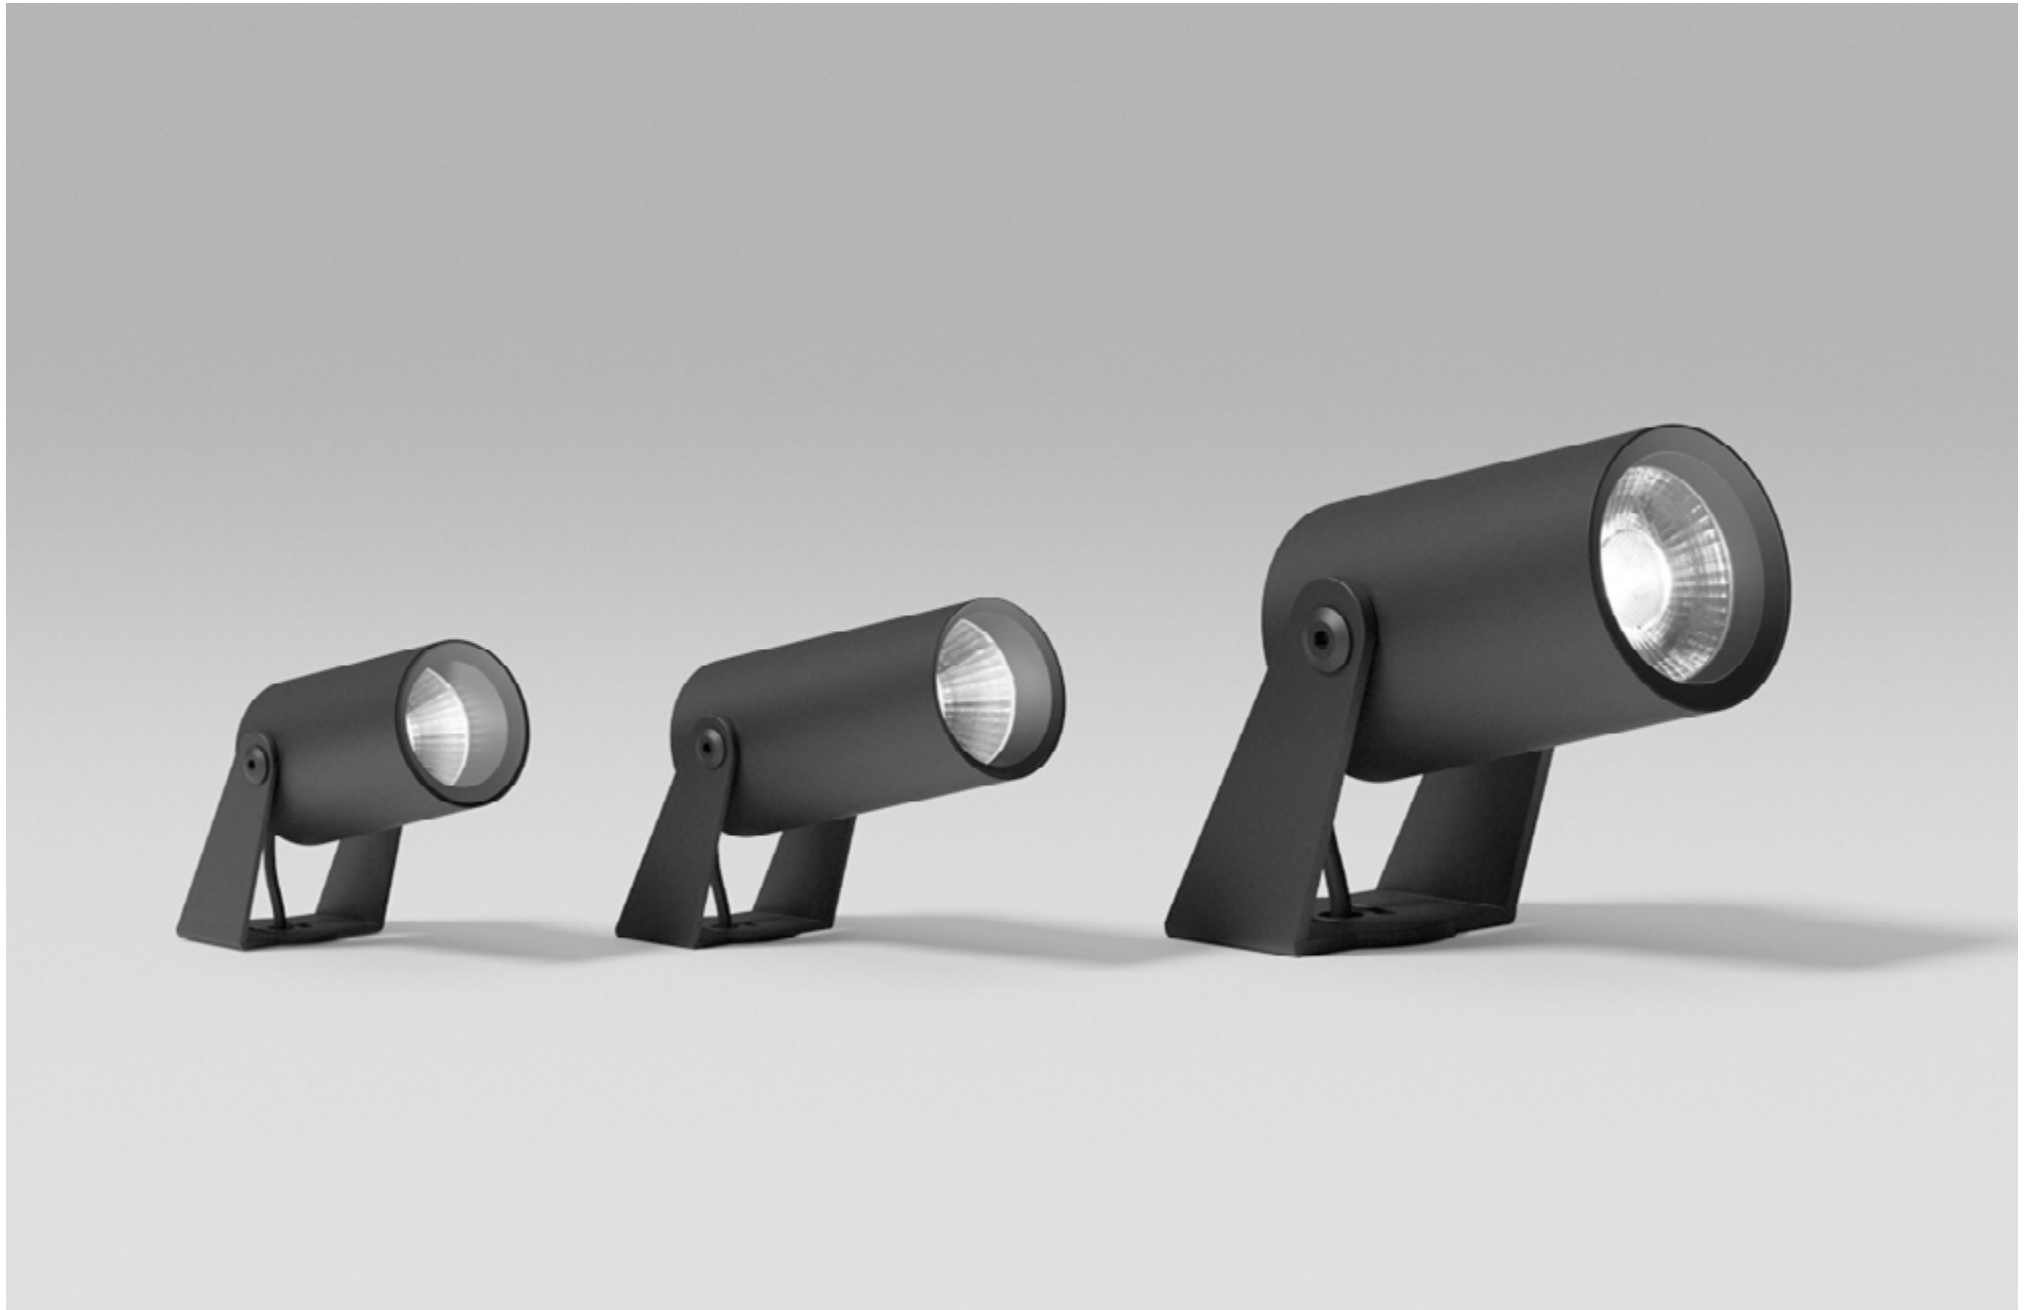

FINISHES: PAINT (white, grey) / STEEL - STAINLESS

LOCUS 48 Q 32

## LOCUS Q 48V

POWER - 2W / OPTIC - SUPER SPOT / CCT - 2200K / CRI>93 Ra (R9>90) / COMFORT - UGR <19 /  
IP65 / 48V (driver included) / CONTROL - DIM DALI / WARRANTY - 2 YEARS

FINISHES: PAINT (grey)

LOCUS O38