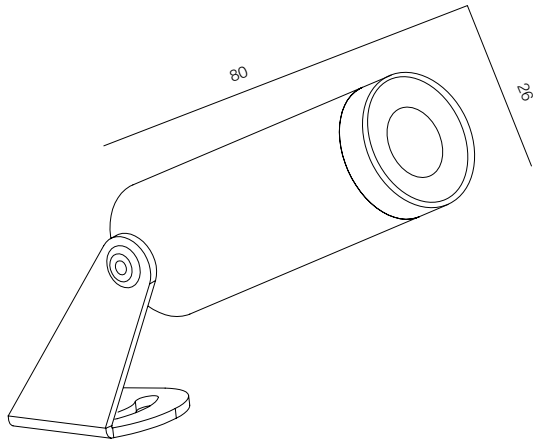

LOCUS O 26

LOCUS O 48V

POWER - 2W, 5W, 10W / OPTIC - SUPER SPOT, SPOT, MEDIUM / CCT - 2200K, 2700K / CRI > 93 Ra (R9 > 90) / COMFORT - UGR < 19 / IP65 / 48V (driver included) / CONTROL - NO DIM, DIM DALI / WARRANTY - 2 YEARS

FINISHES: PAINT (white, grey) / STEEL - STAINLESS