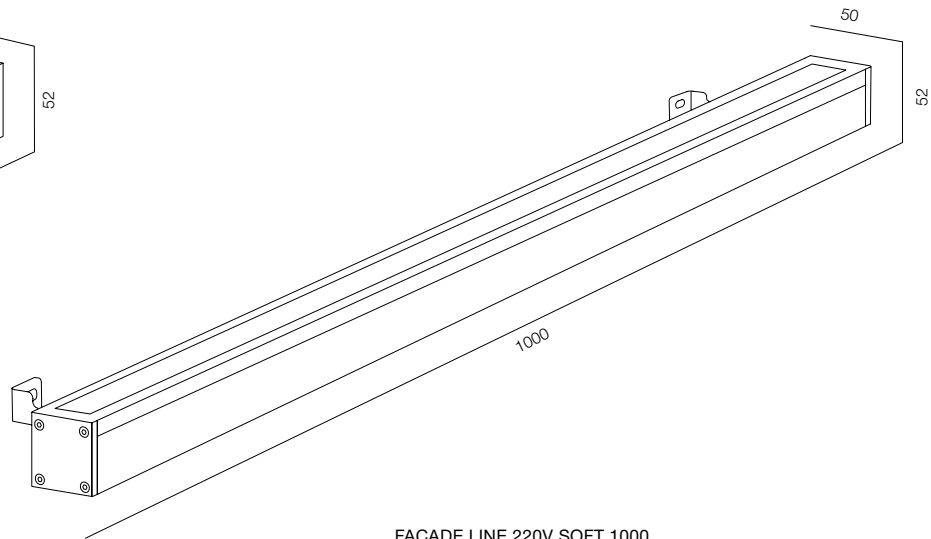

FACADE LINE 220V SOFT 1000

FACADE LINE 220V SOFT

POWER - 14W, 25W / FLOOD / CCT - 2700K / CRI>93 Ra (R9>90) / COMFORT - UGR <19 /
IP65 / 220V (driver included) / CONTROL - DIM DALI / WARRANTY - 2 YEARS

FINISHES: PAINT (grey)