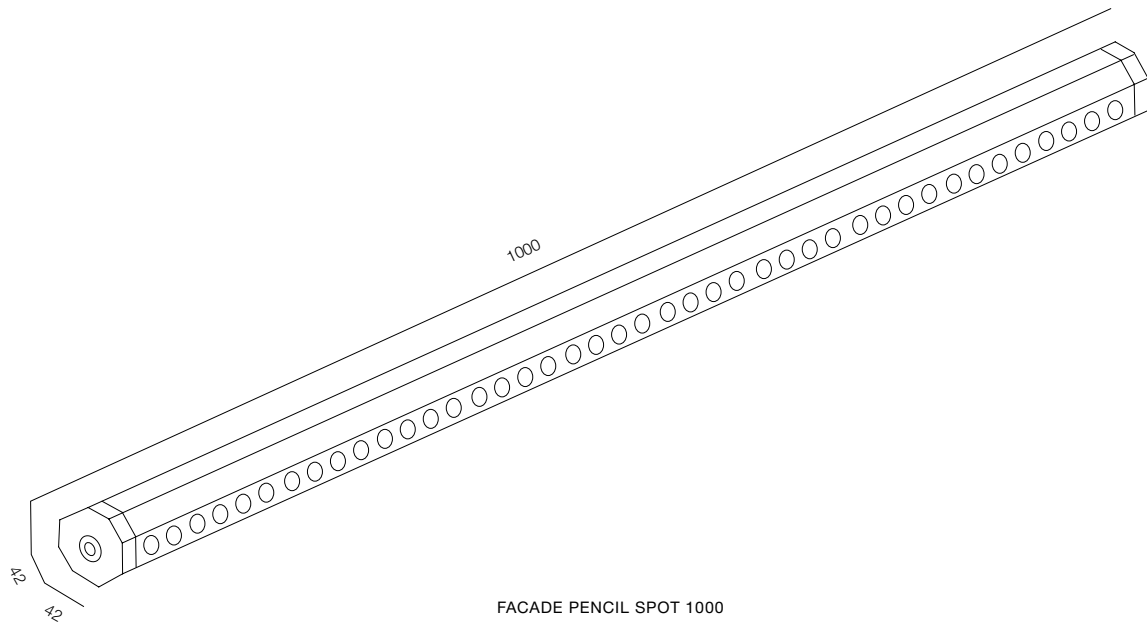

FACADE PENCIL SPOT 1000

FACADE PENCIL SPOT

POWER - 20W / OPTIC - ASYMMETRIC / CCT - 2700K, GREEN / CRI>93 Ra (R9>90) / COMFORT - UGR <19 /
IP65 / 220V (driver included) / CONTROL - NO DIM / WARRANTY - 2 YEARS

FINISHES: PAINT (grey)