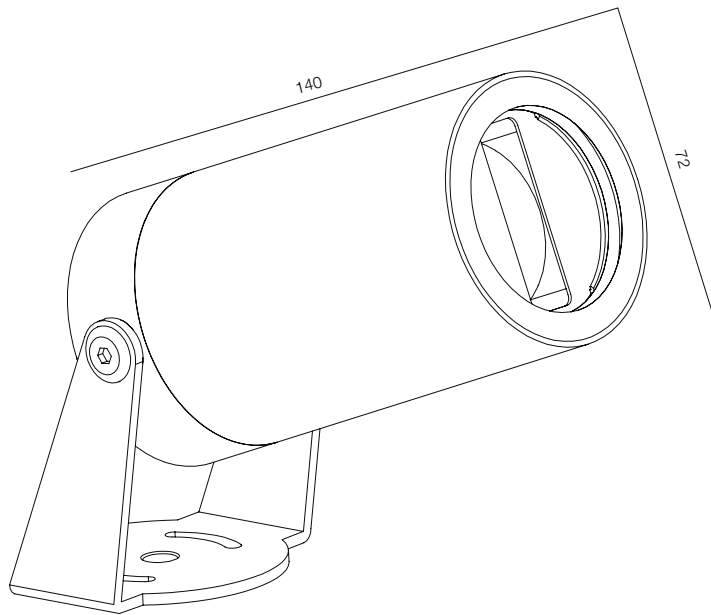

LOCUS O LOOCH 72

LOCUS O LOOCH

POWER - 6W / OPTIC - LOOCH / CCT - 2700K / CRI>93 Ra (R9>90) / COMFORT - UGR <19 /
IP65 / 220V (driver included) / CONTROL - NO DIM / WARRANTY - 2 YEARS

FINISHES: PAINT (grey)