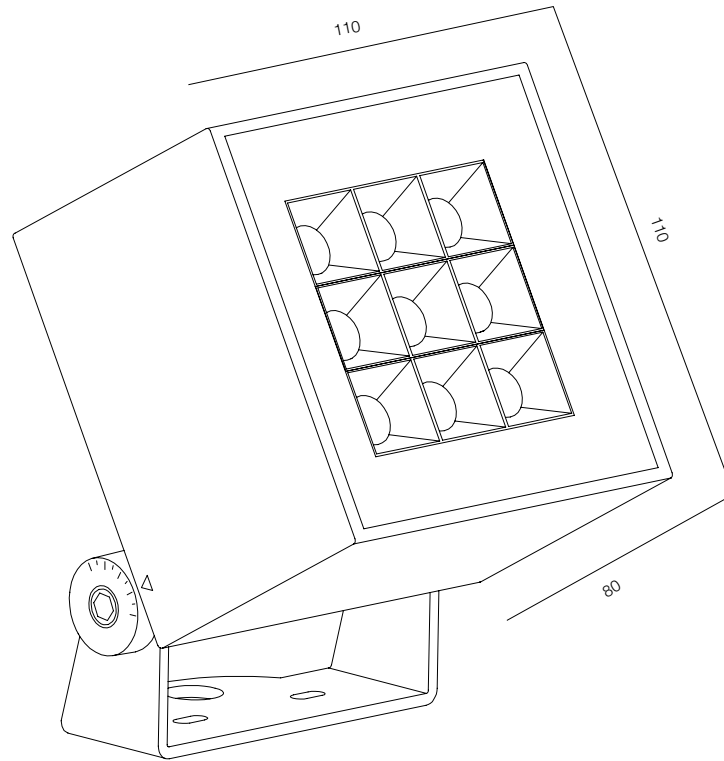

## LOCUS O SUPER SPOT RGB

POWER - 25W / OPTIC - SUPER SPOT / CCT - RGBW / COMFORT - UGR <19 /  
IP65 / 48V (driver included) / CONTROL - DIM DALI / WARRANTY - 2 YEARS

FINISHES: PAINT (grey)

MOPS O 70

MOPS O 110