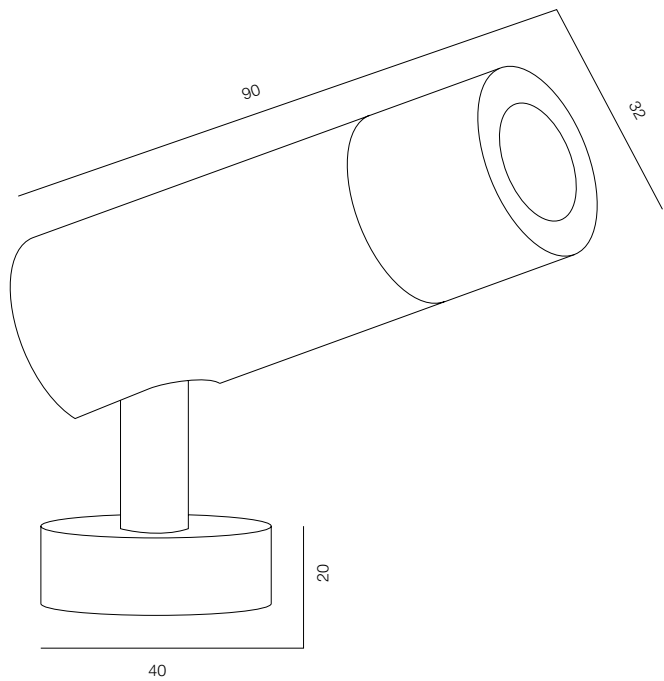

LOCUS 48 Q 32

LOCUS Q 48V

POWER - 2W / OPTIC - SUPER SPOT / CCT - 2200K / CRI>93 Ra (R9>90) / COMFORT - UGR <19 /
IP65 / 48V (driver included) / CONTROL - DIM DALI / WARRANTY - 2 YEARS

FINISHES: PAINT (grey)