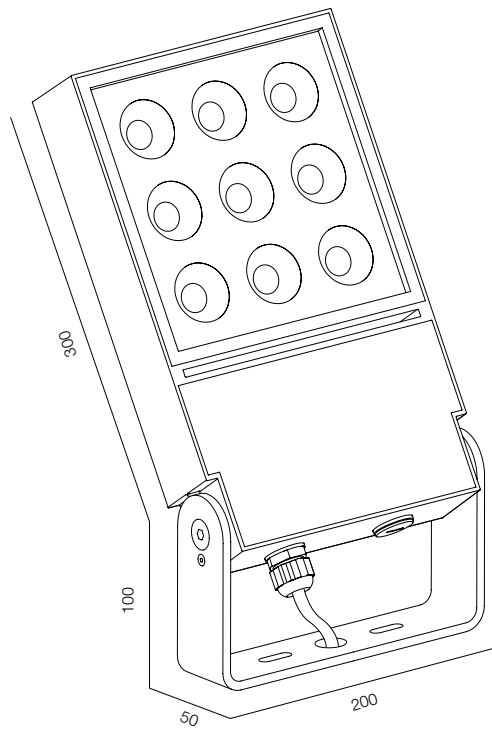

## MOPS O XS

POWER - 1W / OPTIC - SPOT / CCT - 2200K / CRI>93 Ra (R9>90) / COMFORT - UGR <19 /  
IP65 / 48V (driver included) / CONTROL - NO DIM / WARRANTY - 2 YEARS

FINISHES: PAINT (grey)

PROJECTOR DALI 40W SUPER SPOT