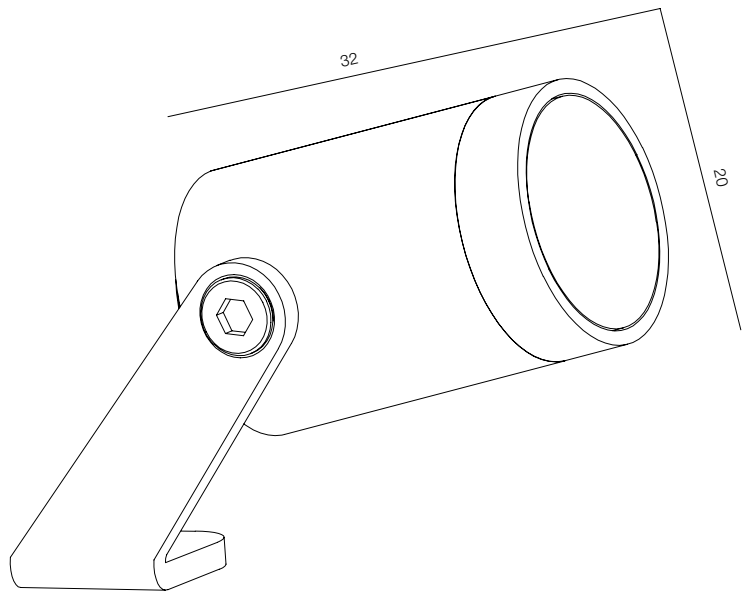

LOCUS O XS 20

LOCUS O XS

POWER - 1W / OPTIC - SPOT / CCT - 2200K / CRI>93 Ra (R9>90) / COMFORT - UGR <19 /
IP65 / 48V (driver included) / CONTROL - NO DIM / WARRANTY - 2 YEARS

FINISHES: PAINT (grey)