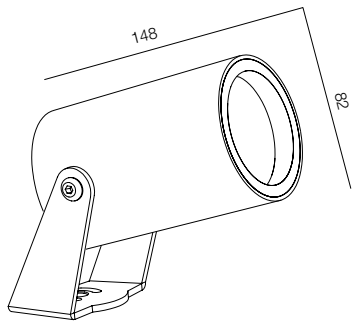

LOCUS O82

LOCUS O 220V

POWER - 4W, 6W, 12W, 18W, 40W / OPTIC - SPOT, MEDIUM / CCT - 2200K, 2700K, 4000K / CRI>93 Ra (R9>90, R12>90) / COMFORT - UGR <19 / IP65 / 220V (driver included) / CONTROL - NO DIM, DIM 220, DIM DALI / WARRANTY - 2 YEARS

FINISHES: PAINT (white, grey) / STEEL - STAINLESS