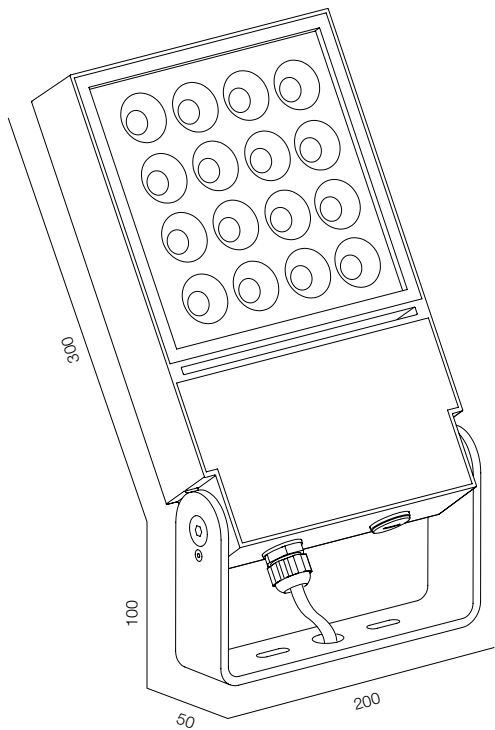

PROJECTOR DALI 40W SUPER SPOT