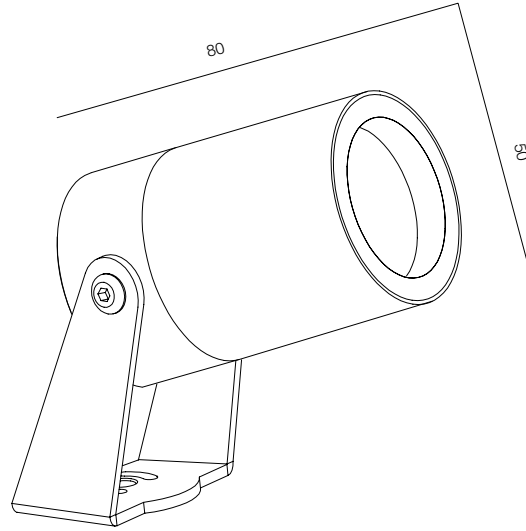

LOCUS O 50

LOCUS O 48V

POWER - 2W, 5W, 10W / OPTIC - SUPER SPOT, SPOT, MEDIUM / CCT - 2200K, 2700K / CRI > 93 Ra (R9 > 90) / COMFORT - UGR < 19 / IP65 / 48V (driver included) / CONTROL - NO DIM, DIM DALI / WARRANTY - 2 YEARS

FINISHES: PAINT (white, grey) / STEEL - STAINLESS