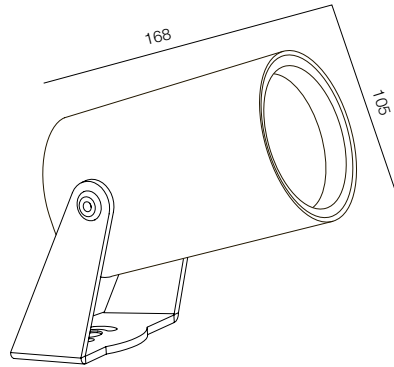

LOCUS O105

LOCUS O 220V

POWER - 4W, 6W, 12W, 18W, 40W / OPTIC - SPOT, MEDIUM / CCT - 2200K, 2700K, 4000K / CRI>93 Ra (R9>90, R12>90) / COMFORT - UGR <19 / IP65 / 220V (driver included) / CONTROL - NO DIM, DIM 220, DIM DALI / WARRANTY - 2 YEARS

FINISHES: PAINT (white, grey) / STEEL - STAINLESS