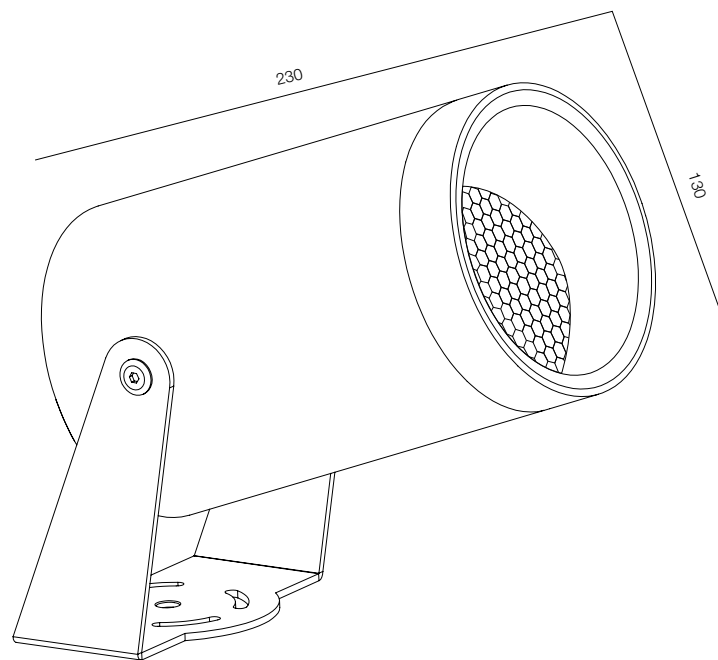

## LOCUS O SUPER SPOT GREEN

POWER - 15W / OPTIC - SUPER SPOT / CCT - GREEN / COMFORT - UGR <19 /  
IP66 / 220V (driver included) / CONTROL - DIM DALI / WARRANTY - 2 YEARS

FINISHES: PAINT (grey)

LOCUS O RGBW 48V