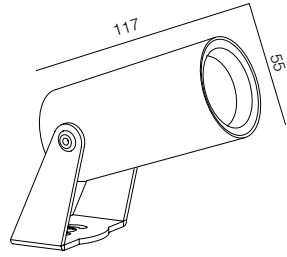

## LOCUS Q 48V

POWER - 2W / OPTIC - SUPER SPOT / CCT - 2200K / CRI>93 Ra (R9>90) / COMFORT - UGR <19 /  
IP65 / 48V (driver included) / CONTROL - DIM DALI / WARRANTY - 2 YEARS

FINISHES: PAINT (grey)

LOCUS O38