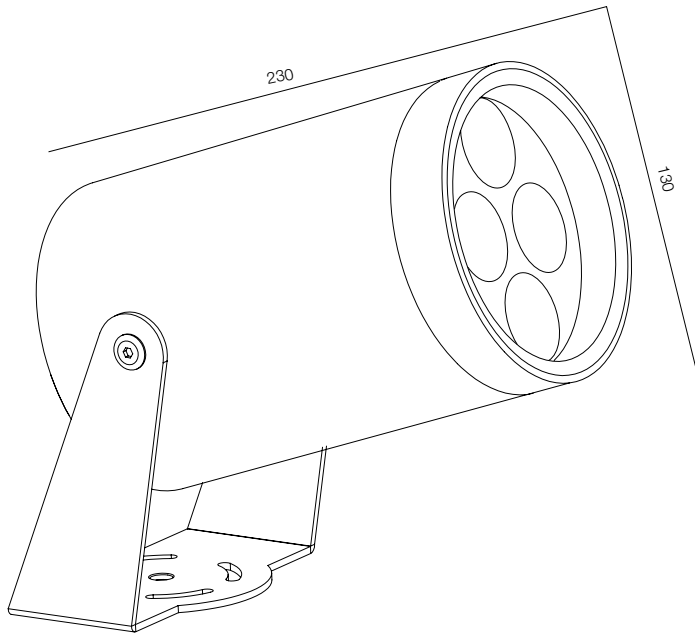

LOCUS O SUPER SPOT GREEN 130

LOCUS O SUPER SPOT GREEN

POWER - 15W / OPTIC - SUPER SPOT / CCT - GREEN / COMFORT - UGR <19 /
IP66 / 220V (driver included) / CONTROL - DIM DALI / WARRANTY - 2 YEARS

FINISHES: PAINT (grey)