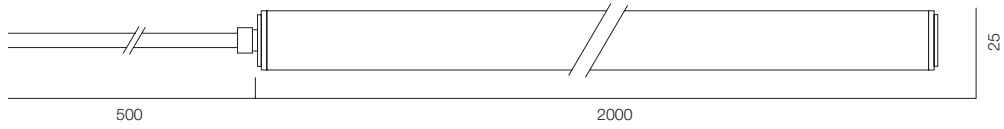

OUTDOOR 25000 5W

OUTDOOR 10000 8W

LENTA OUTDOOR

POWER - 5W, 8W / FLOOD / CCT - 2000K, 3000K / CRI>97 Ra (R9>90)
 IP65 / 48V / CONTROL - NO DIM, DIM 220, DIM DALI / WARRANTY - 2 YEARS

SIZE - 10M, 25M / WIDTH - 12mm / LEDS - 52 LED/M