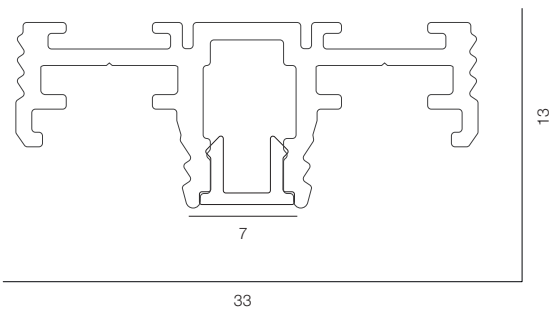

PROFLINE T4 FLO

PROFLINE T4 FLO

LENGTH - 2500mm / WIDTH - 7mm / IP40 / WARRANTY - 5 YEARS