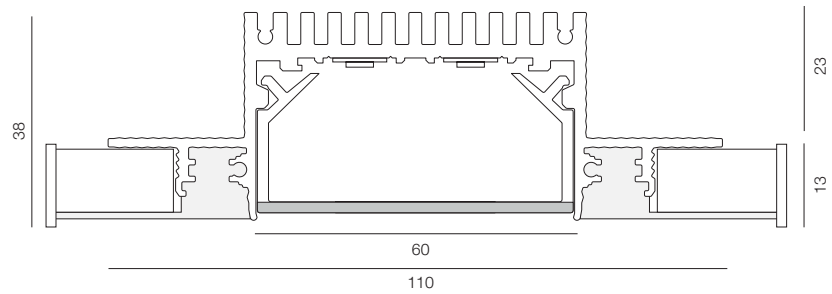

PROFLINE T4 OUT

PROFLINE T4 OUT

LENGTH - 2500mm / WIDTH - 7mm / IP40 / WARRANTY - 5 YEARS

PROFLINE INFINITY

PROFLINE INFINITY

LENGTH - 2500mm / WIDTH - 25mm / IP40 / WARRANTY - 5 YEARS

PROFLINE T20

PROFLINE T40