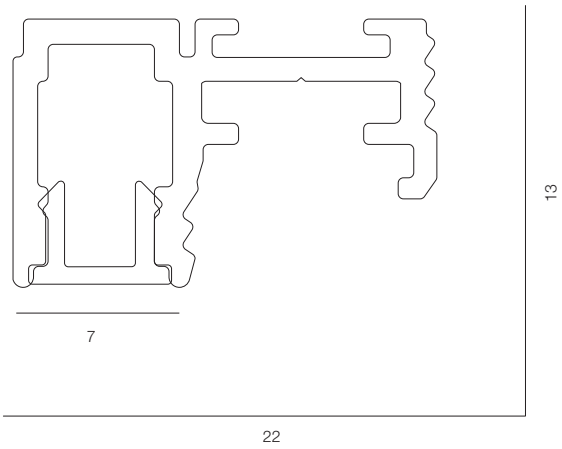

PROFLINE T4 FLO

LENGTH - 2500mm / WIDTH - 7mm / IP40 / WARRANTY - 5 YEARS

PROFLINE T4 END

PROFLINE T4 END

LENGTH - 2500mm / WIDTH - 7mm / IP40 / WARRANTY - 5 YEARS

PROFLINE T4 IN

PROFLINE T4 IN

LENGTH - 2500mm / WIDTH - 7mm / IP40 / WARRANTY - 5 YEARS