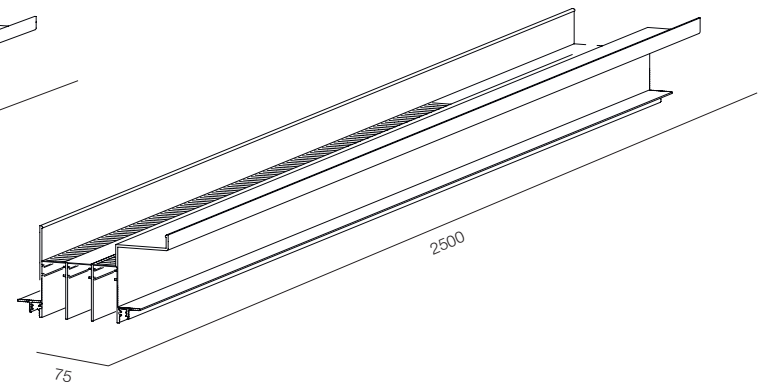

LENGTH - 2500mm / IP40 / WARRANTY - 5 YEARS

BACKLIGHT 9832

BACKLIGHT 9832

LENGTH - 2500mm / IP40 / WARRANTY - 5 YEARS

INF TRACK AIR 1CH

INF TRACK AIR 2CH

INF TRACK AIR 3CH

INFINITY AIR