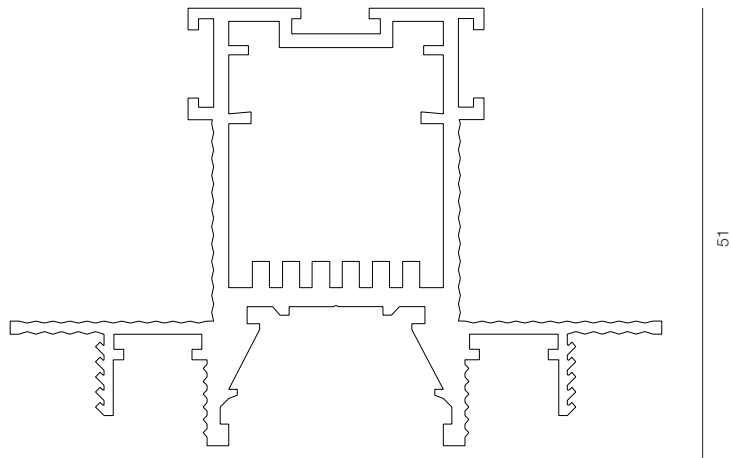

PROFLINE INFINITY

PROFLINE INFINITY

LENGTH - 2500mm / WIDTH - 25mm / IP40 / WARRANTY - 5 YEARS