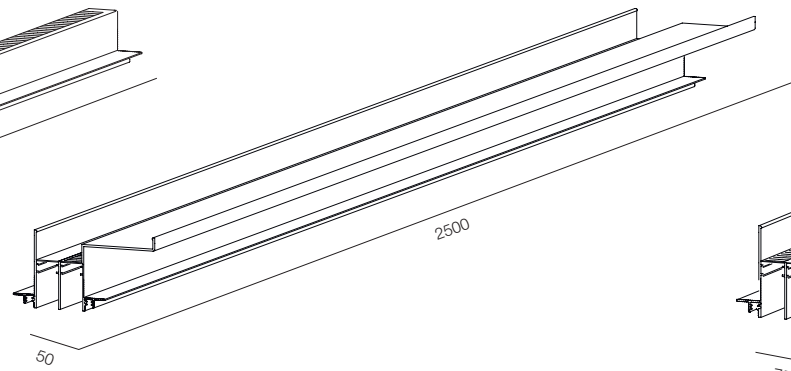

LENGTH - 2500mm / IP40 / WARRANTY - 5 YEARS

BACKLIGHT 9832

BACKLIGHT 9832

LENGTH - 2500mm / IP40 / WARRANTY - 5 YEARS

INF TRACK AIR 1CH

INF TRACK AIR 2CH

INF TRACK AIR 3CH

INFINITY AIR