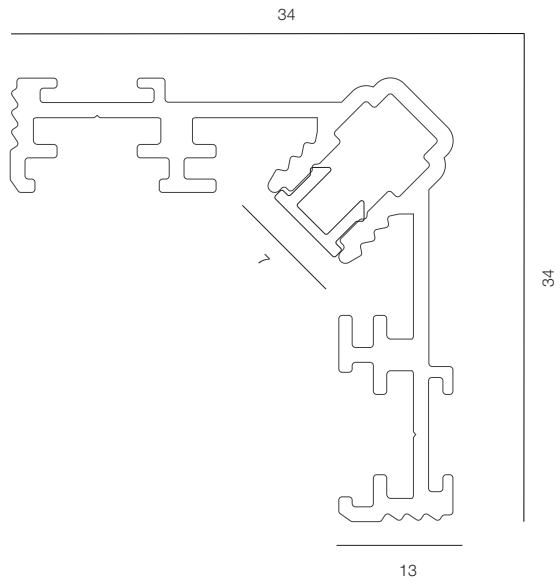

PROFLINE T4 FLO

LENGTH - 2500mm / WIDTH - 7mm / IP40 / WARRANTY - 5 YEARS

PROFLINE T4 END

PROFLINE T4 END

LENGTH - 2500mm / WIDTH - 7mm / IP40 / WARRANTY - 5 YEARS

PROFLINE T4 IN

PROFLINE T4 IN

LENGTH - 2500mm / WIDTH - 7mm / IP40 / WARRANTY - 5 YEARS

PROFLINE T4 OUT

PROFLINE T4 OUT

LENGTH - 2500mm / WIDTH - 7mm / IP40 / WARRANTY - 5 YEARS

PROFLINE INFINITY

PROFLINE INFINITY

LENGTH - 2500mm / WIDTH - 25mm / IP40 / WARRANTY - 5 YEARS

PROFLINE T20

PROFLINE T40