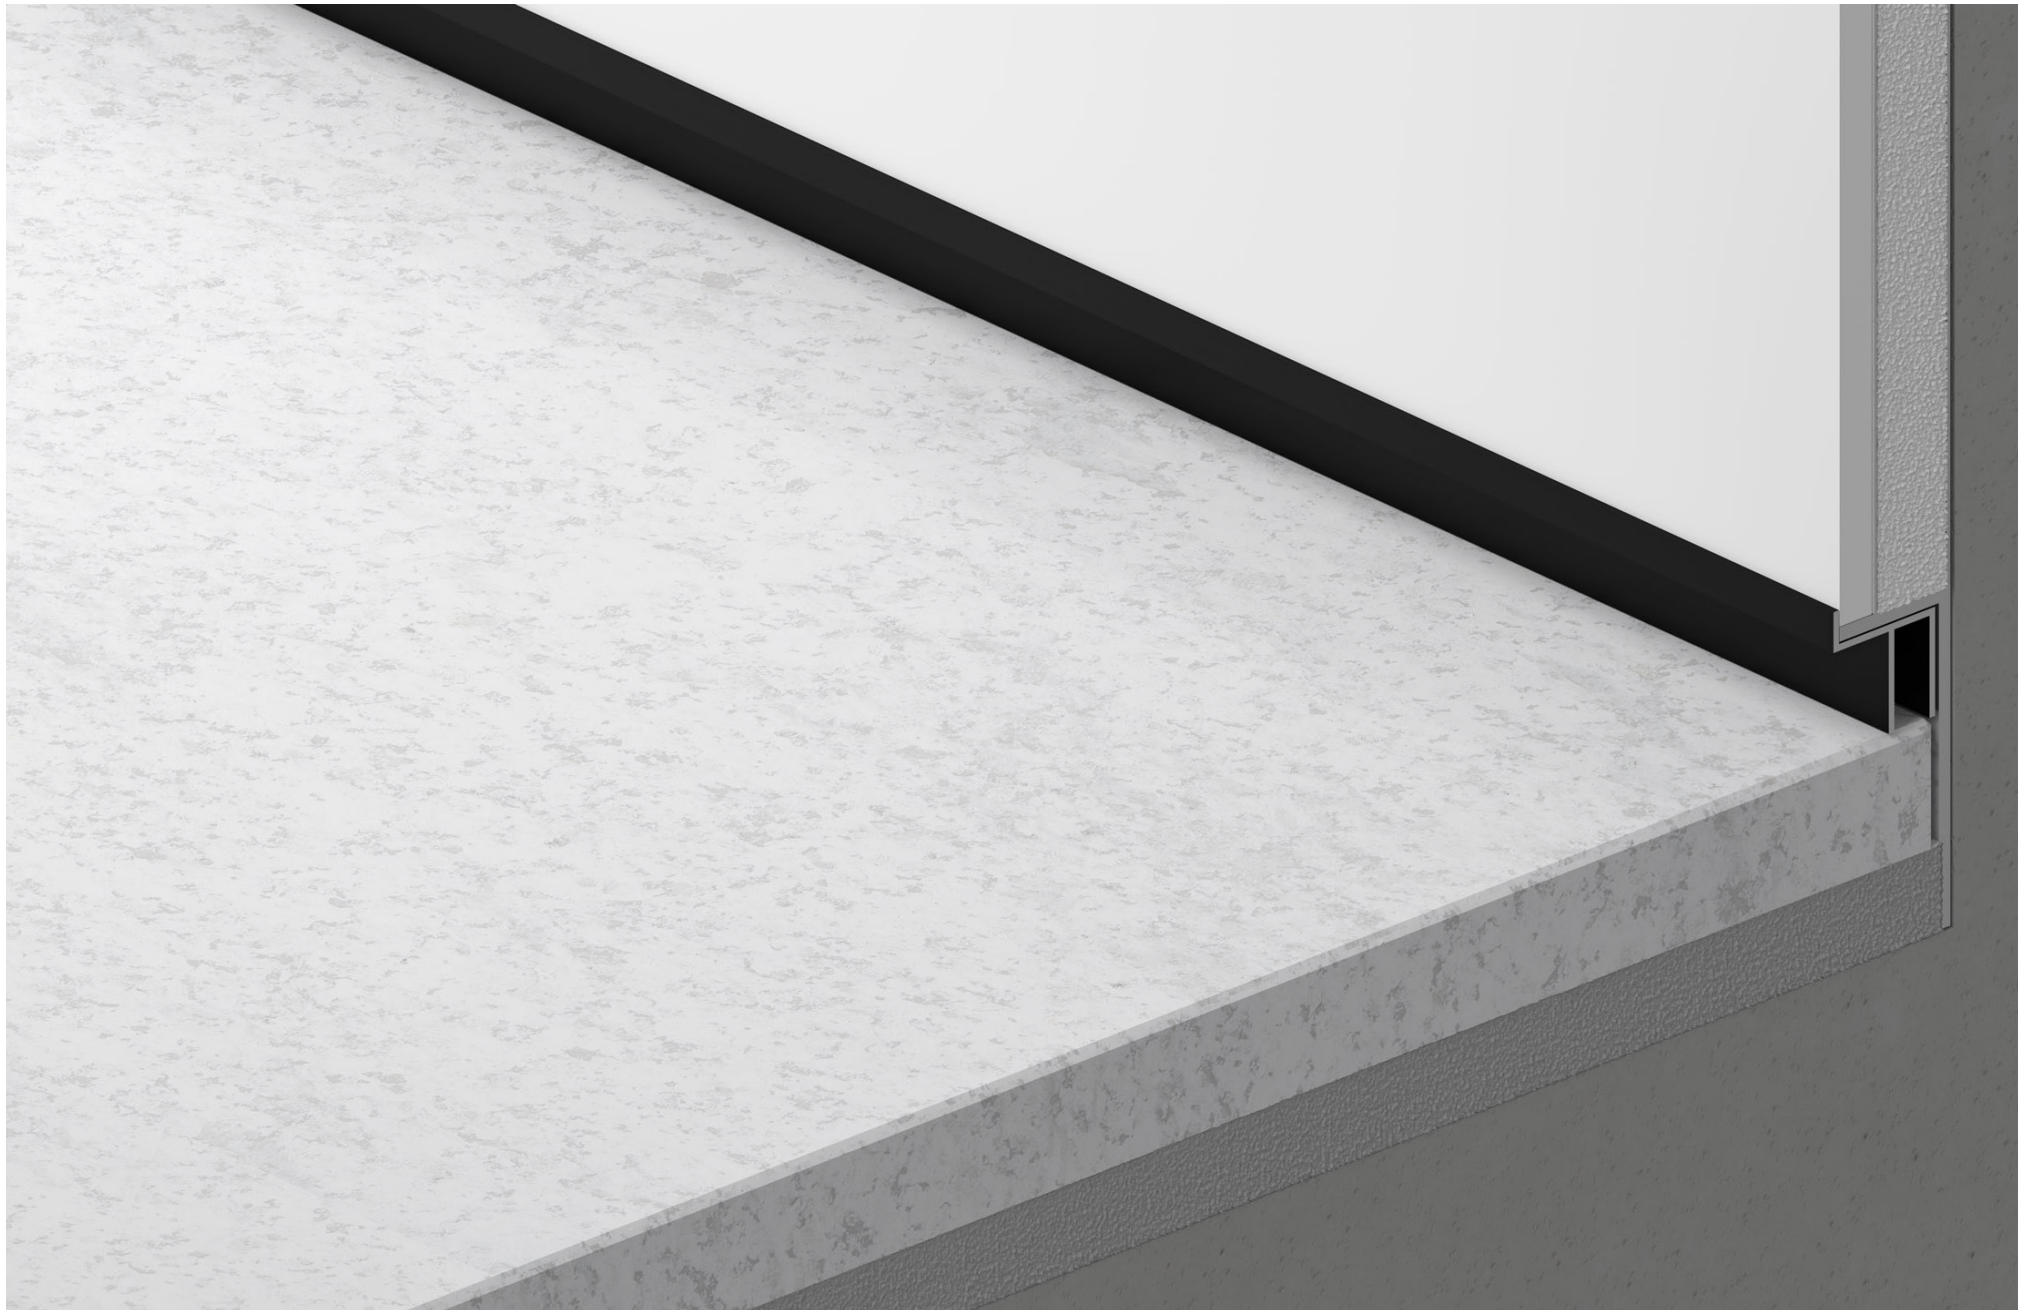

LENGTH - 2500mm / IP40 / WARRANTY - 5 YEARS

54

PROFLINE SHADOW LIGHT 20

64

PROFLINE SHADOW LIGHT 30

PROFLINE SHADOW LIGHT

LENGTH - 2500mm / IP40 / WARRANTY - 5 YEARS

PROFLINE SKIRTING