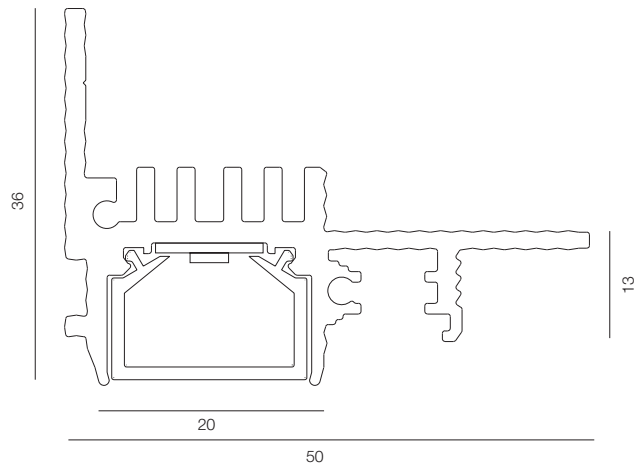

PROFLINE T4 OUT

PROFLINE T4 OUT

LENGTH - 2500mm / WIDTH - 7mm / IP40 / WARRANTY - 5 YEARS

PROFLINE INFINITY

PROFLINE INFINITY

LENGTH - 2500mm / WIDTH - 25mm / IP40 / WARRANTY - 5 YEARS

PROFLINE T20

PROFLINE T40

PROFLINE T60

PROFLINE TRIMLESS

LENGTH - 2500mm / WIDTH - 20mm, 40mm, 60mm / IP40 / WARRANTY - 5 YEARS

PROFLINE TC20

PROFLINE TRIMLESS CORNER 20

LENGTH - 2500mm / WIDTH - 20mm / IP40 / WARRANTY - 5 YEARS

PROFLINE TC40