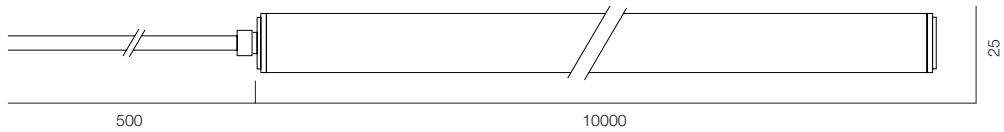

FLEXNEON 10000 130W