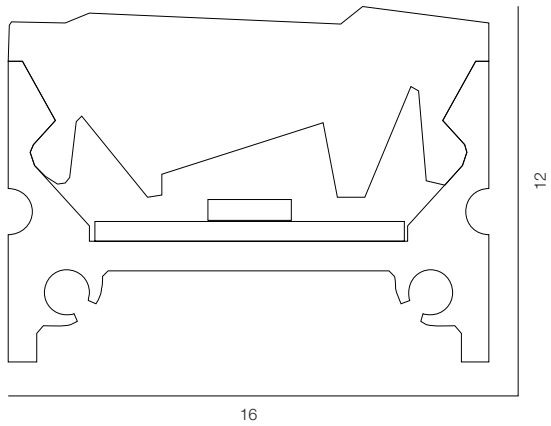

PROFLINE C4

LENGTH - 2500mm / WIDTH - 8,5mm / IP40 / WARRANTY - 5 YEARS
FINISHES: PAINT (black) / ALUMINIUM

PROFLINE C1612

PROFLINE C1612

LENGTH - 2500mm / WIDTH - 16mm / IP40 / WARRANTY - 5 YEARS
FINISHES: ALUMINIUM