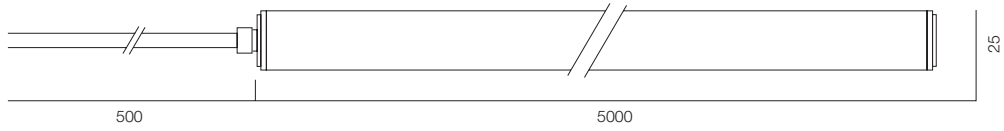

FLEXNEON UV 5000 14W / FLEXNEON 5000 65W, 75W