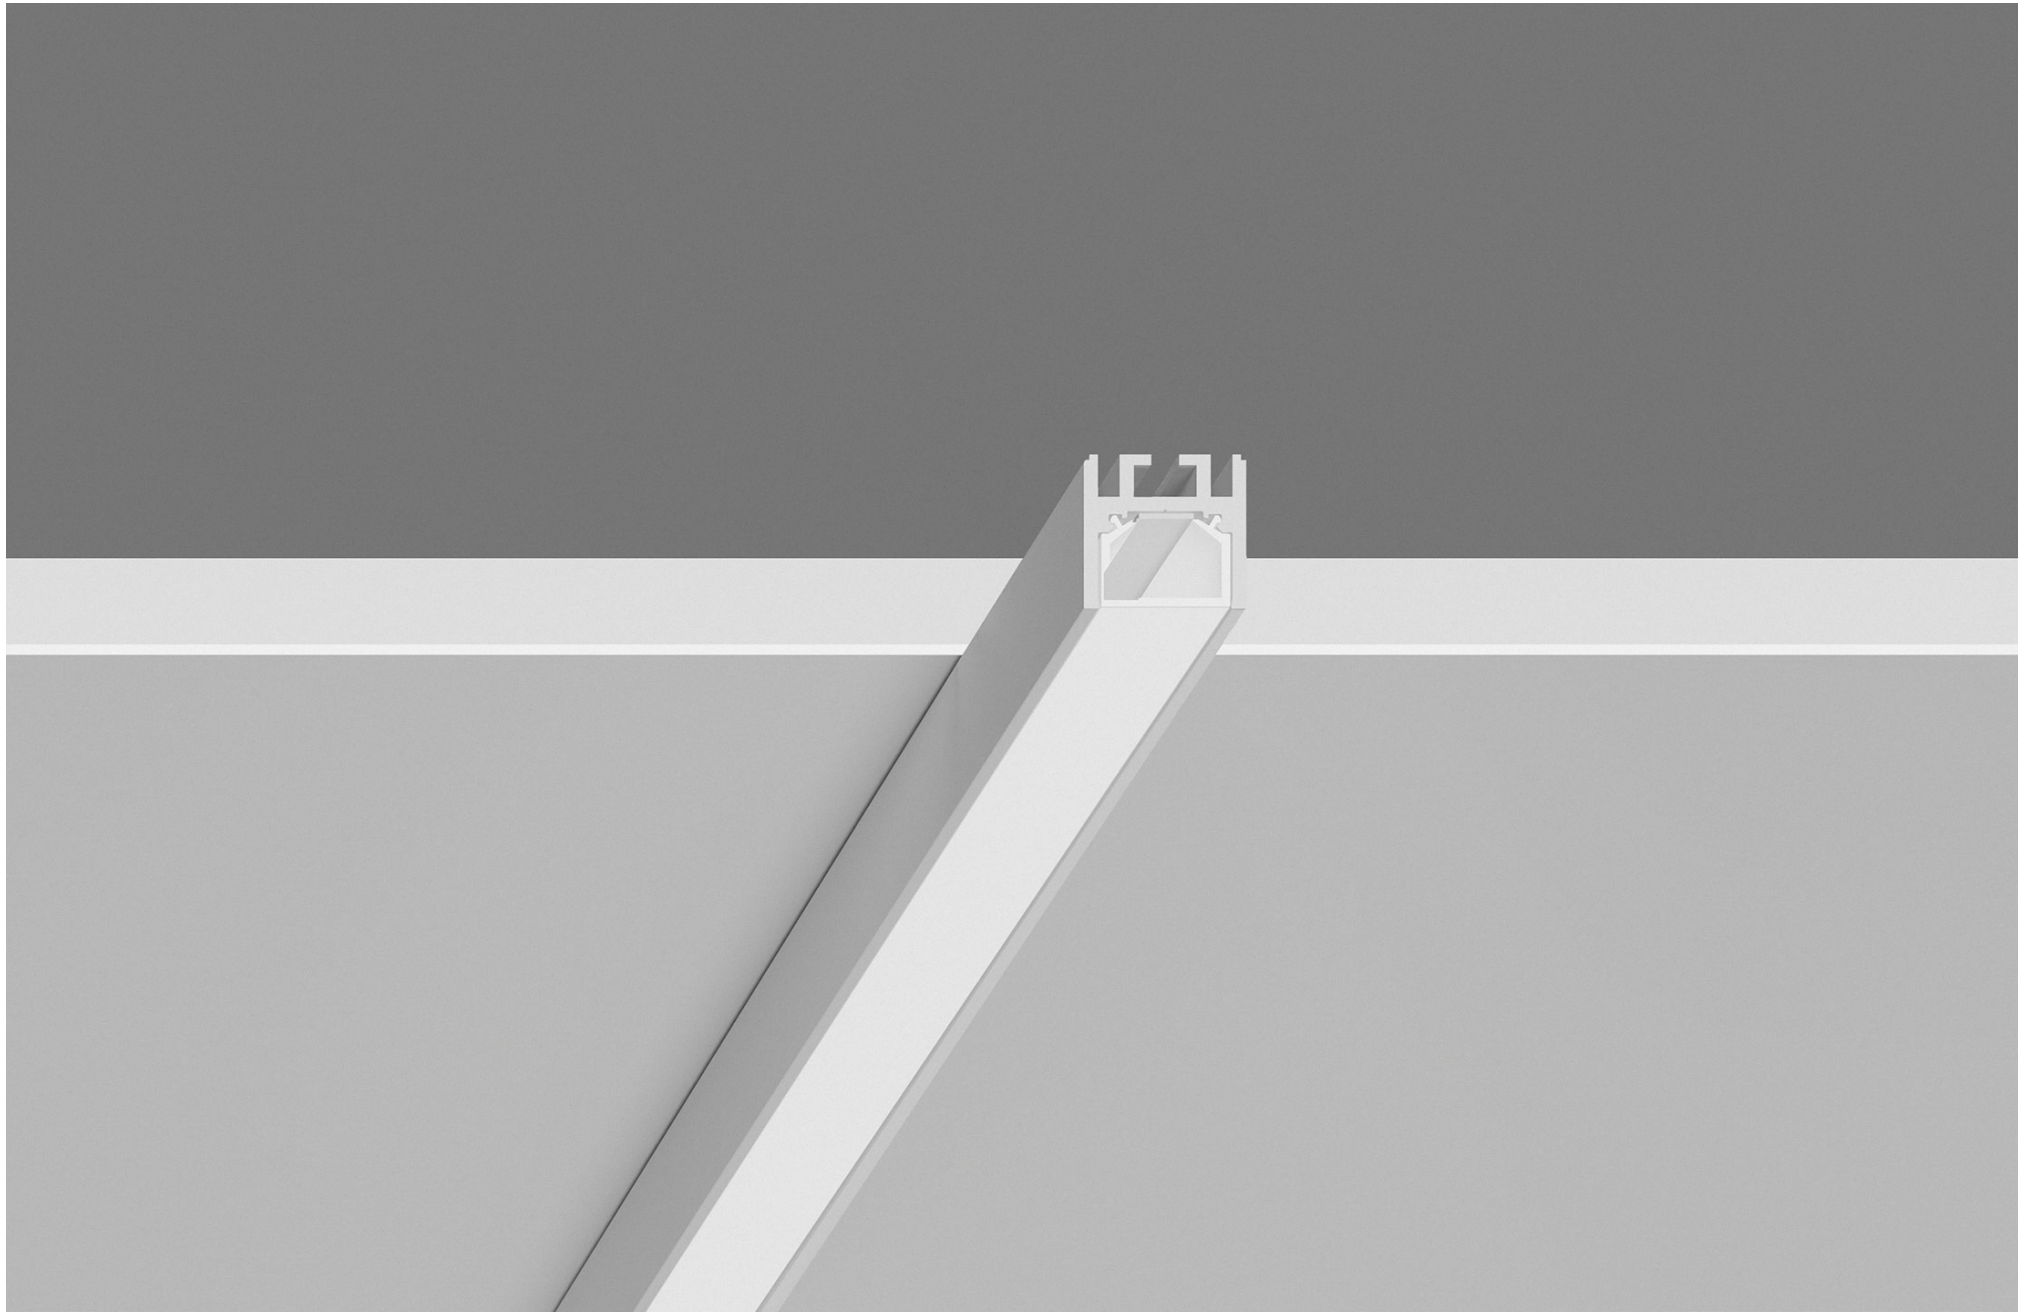

PROFLINE WALL 1612

PROFLINE WALL 1612

LENGTH - 2000mm / WIDTH - 16mm / IP40 / WARRANTY - 1 YEAR
FINISHES: ALUMINIUM

PROFLINE C20

PROFLINE C20

LENGTH - 2500mm / WIDTH - 20mm / IP40 / WARRANTY - 1 YEAR
FINISHES: PAINT (white, black)