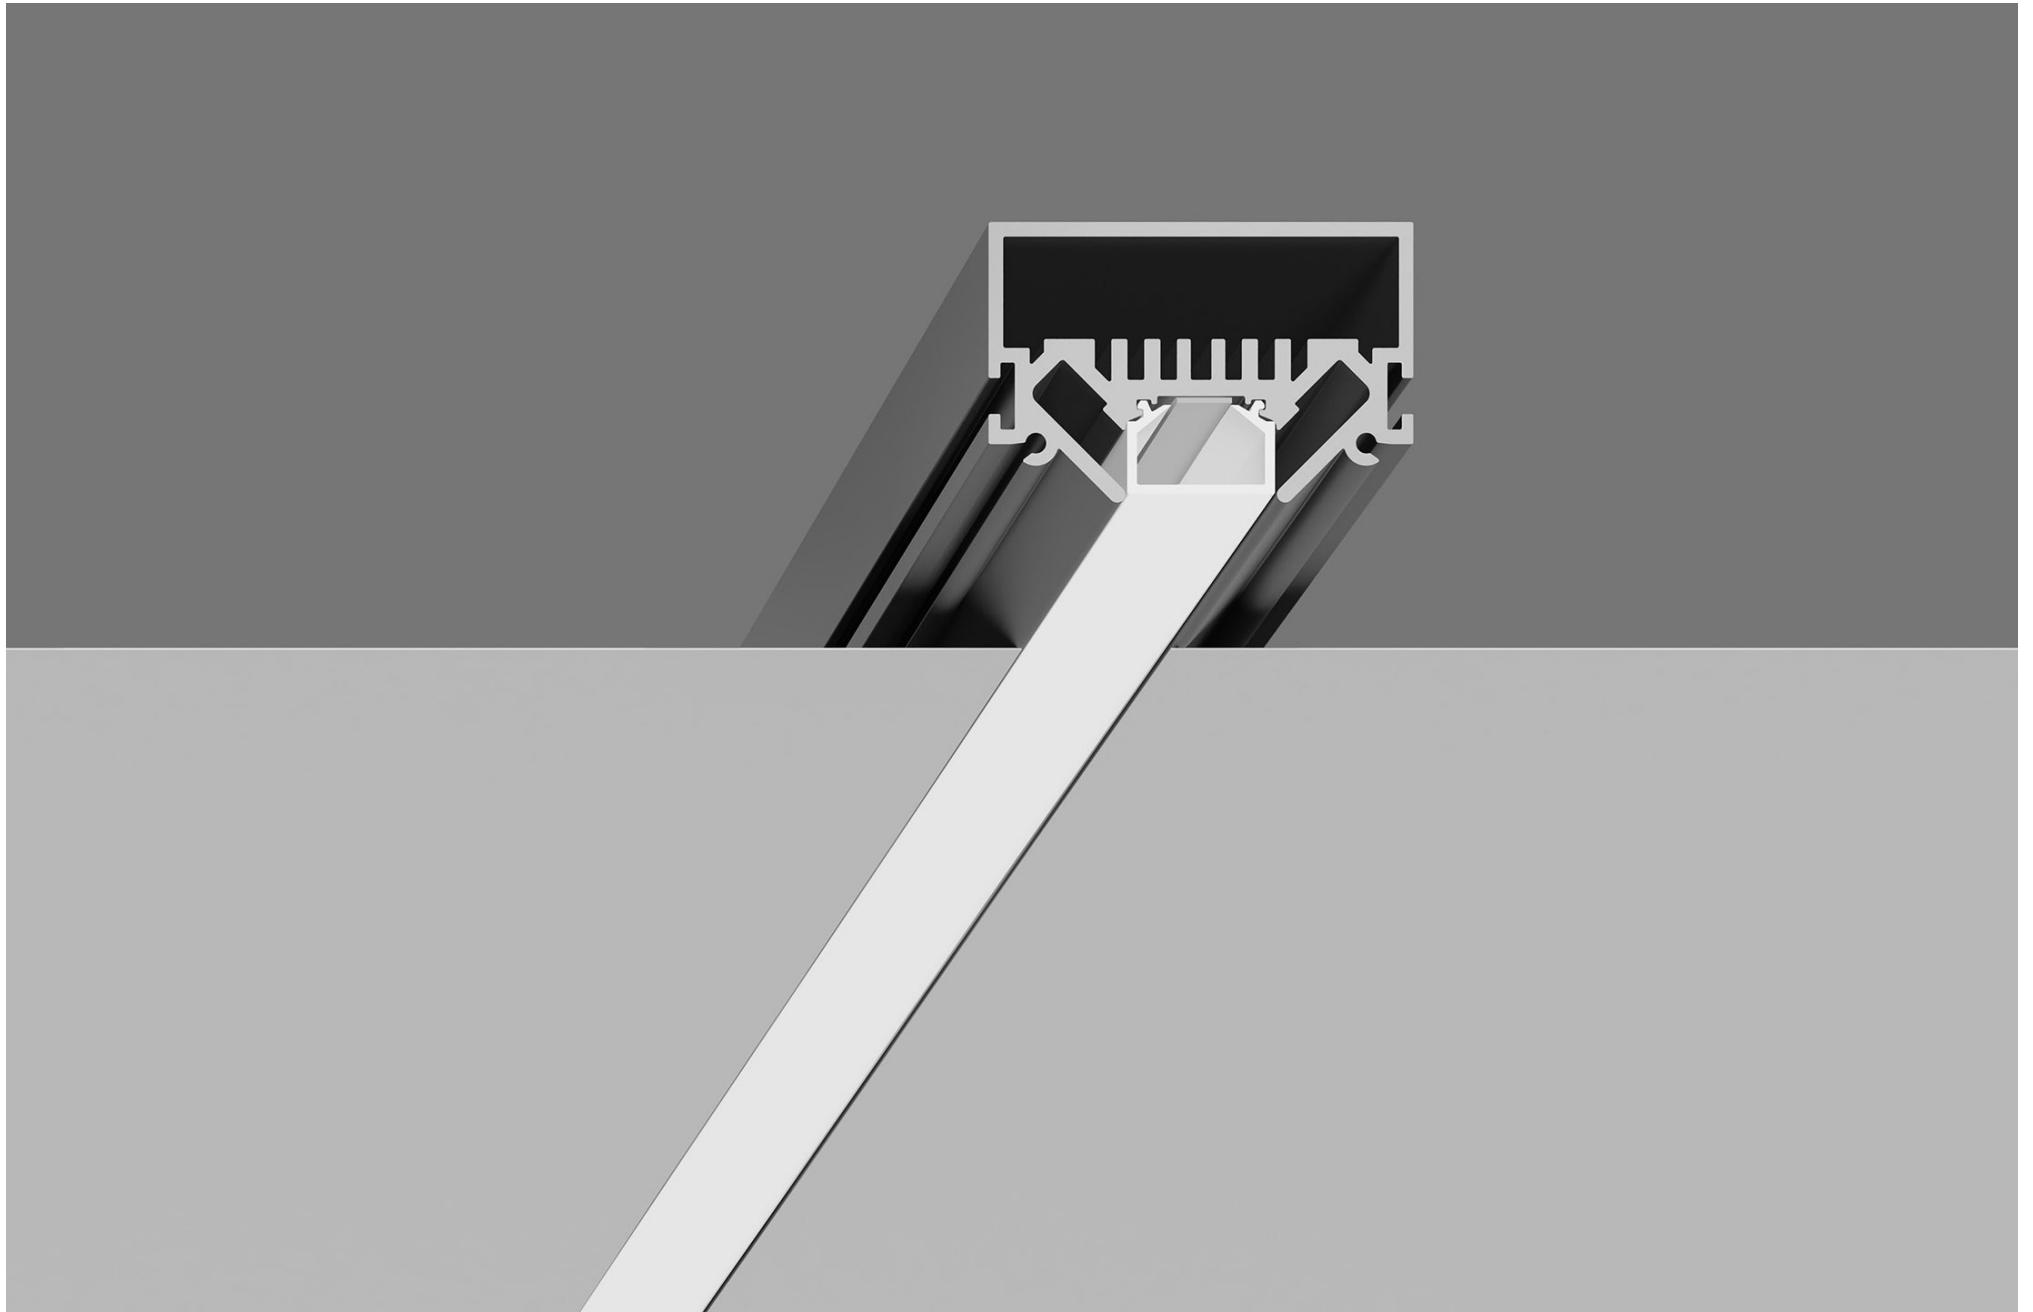

PROFLINE C40

LENGTH - 2500mm / WIDTH - 40mm / IP40 / WARRANTY - 1 YEAR
FINISHES: PAINT (white, black)

PROFLINE C40 LENTA

PROFLINE C40 LENTA

LENGTH - 2500mm / WIDTH - 40mm / IP40 / WARRANTY - 1 YEAR
FINISHES: PAINT (white)