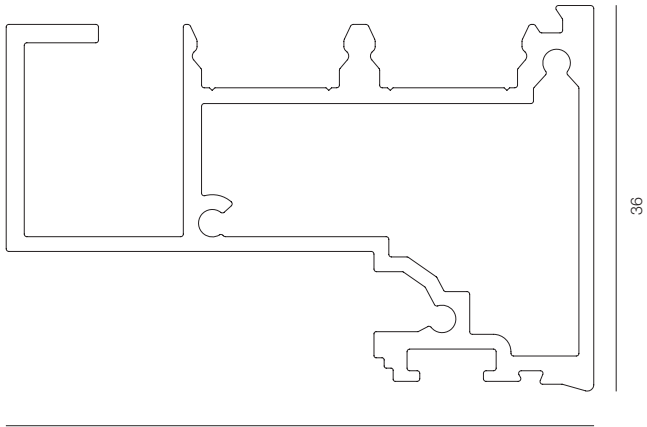

PROFLINE SKIRTING

LENGTH - 2500mm / IP40 / WARRANTY - 5 YEARS

PROFLINE SKIRTING LIGHT

PROFLINE SKIRTING LIGHT

LENGTH - 2500mm / IP40 / WARRANTY - 5 YEARS

56

BACKLIGHT 5636

BACKLIGHT 5636