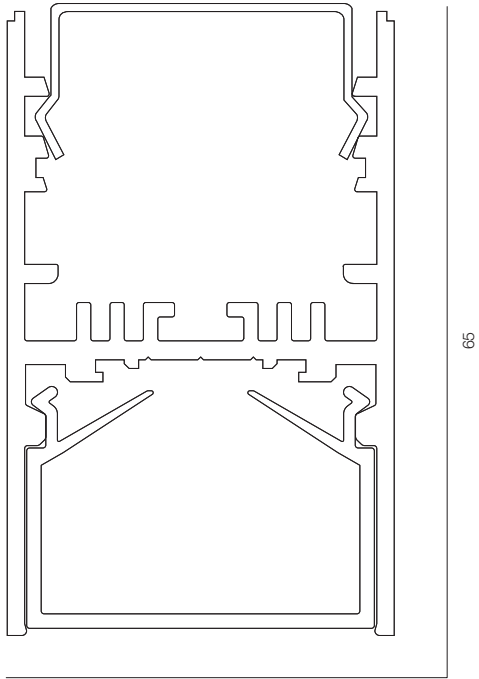

38

PROFLINE C60 SLIM

PROFLINE C SLIM

LENGTH - 2500mm / WIDTH - 40mm, 60mm / IP40 / WARRANTY - 1 YEAR

FINISHES: PAINT (white, black)

40

65

PROFLINE C40