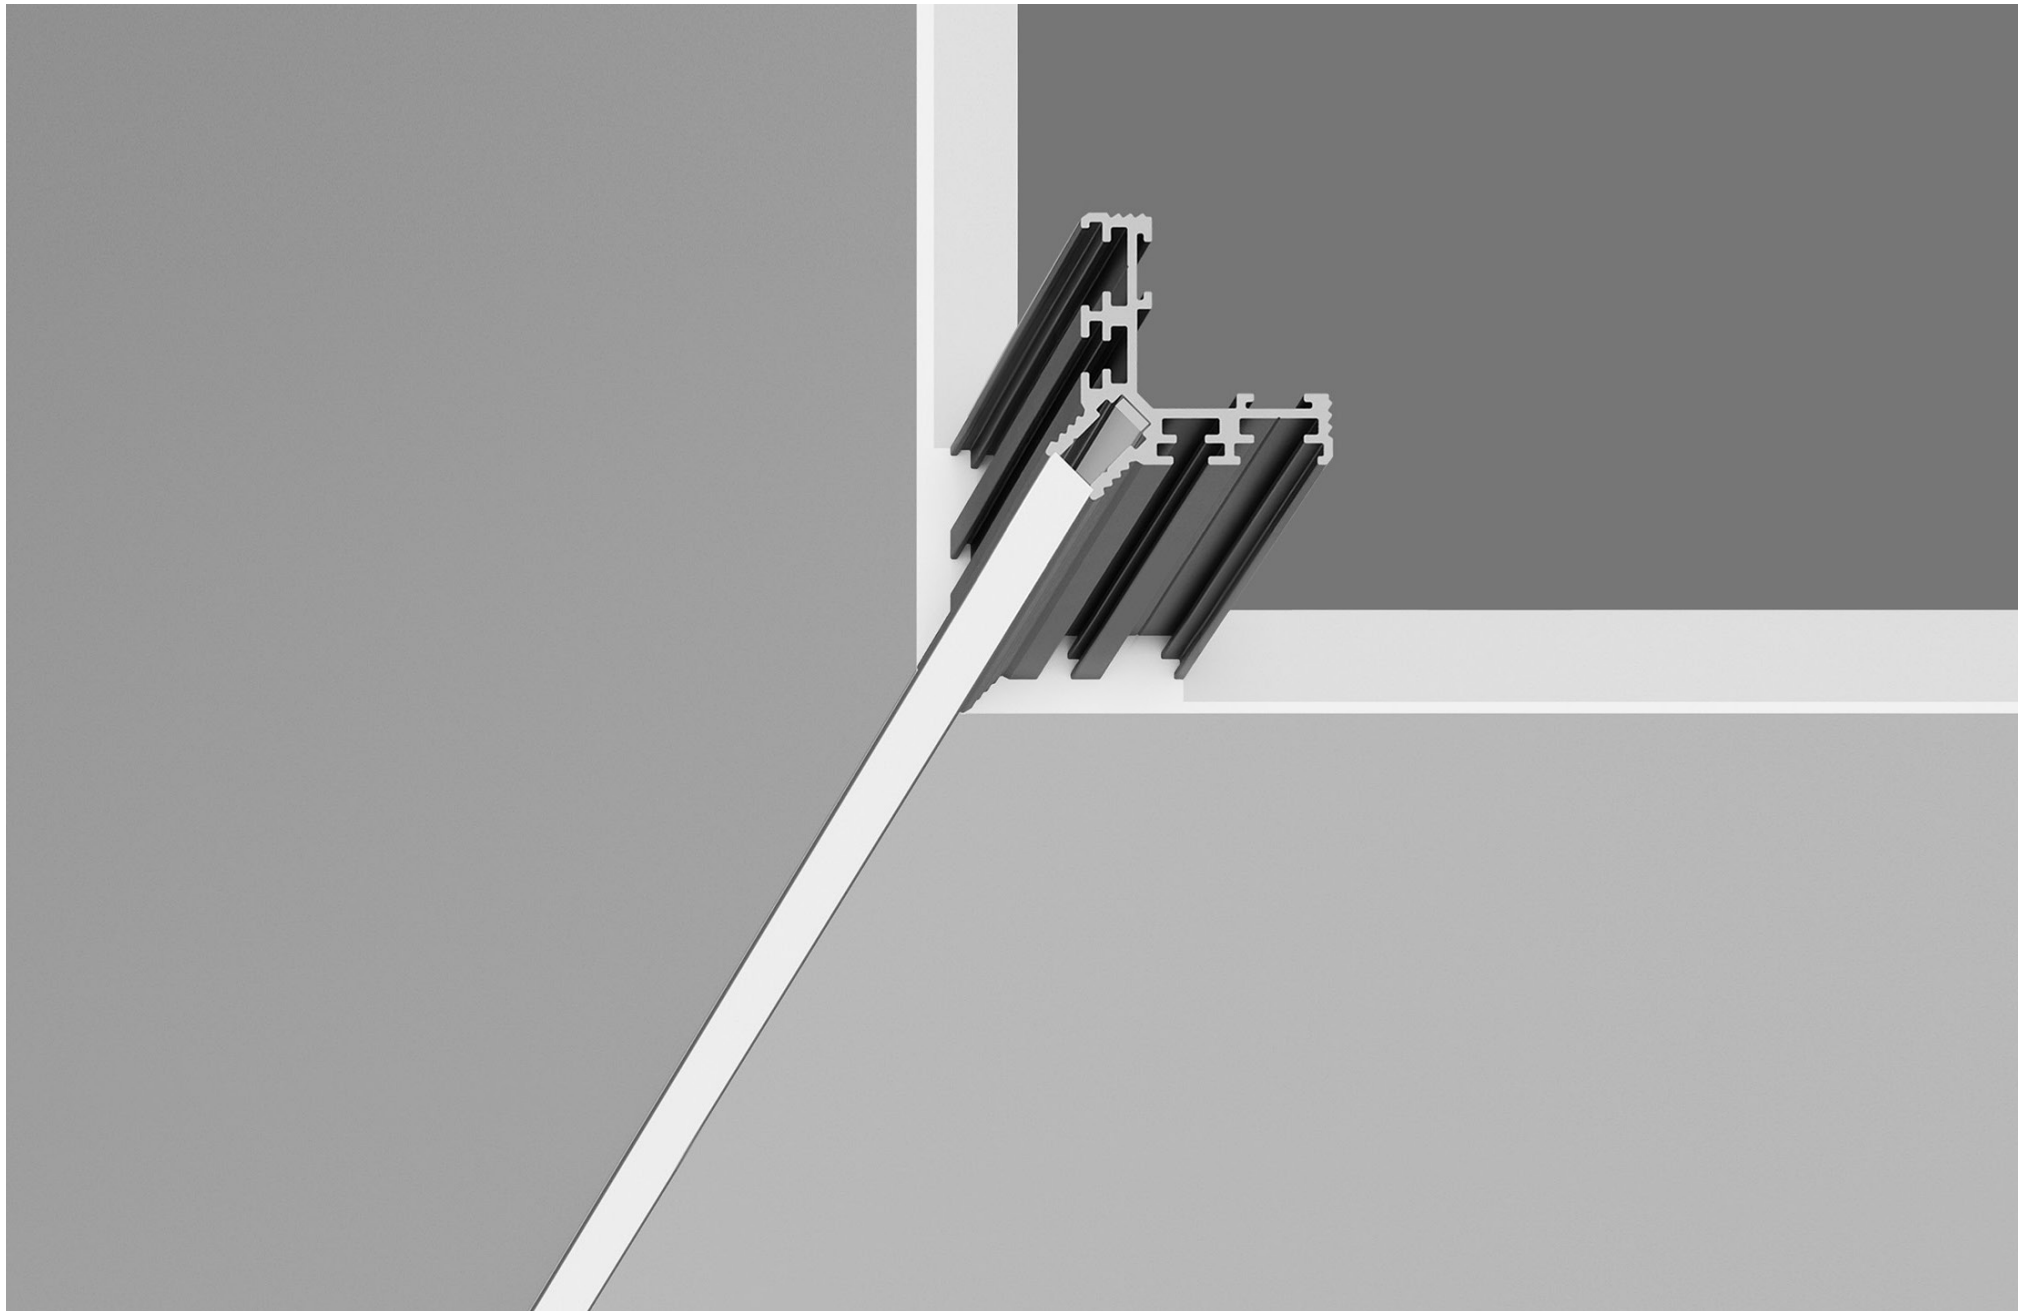

PROFLINE T4 FLO

LENGTH - 2500mm / WIDTH - 7mm / IP40 / WARRANTY - 5 YEARS

PROFLINE T4 END

PROFLINE T4 END

LENGTH - 2500mm / WIDTH - 7mm / IP40 / WARRANTY - 5 YEARS

PROFLINE T4 IN

PROFLINE T4 IN

LENGTH - 2500mm / WIDTH - 7mm / IP40 / WARRANTY - 5 YEARS