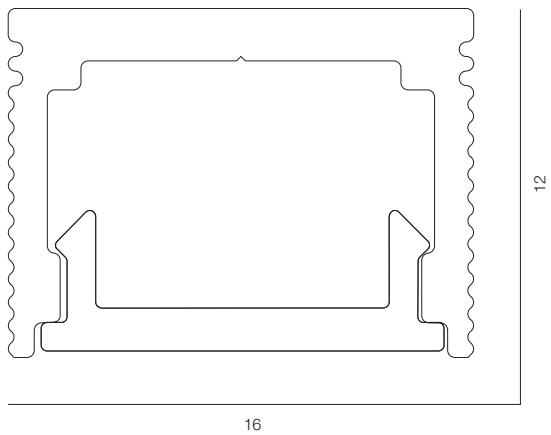

PROFLINE C1612

PROFLINE C1612

LENGTH - 2500mm / WIDTH - 16mm / IP40 / WARRANTY - 5 YEARS
FINISHES: ALUMINIUM