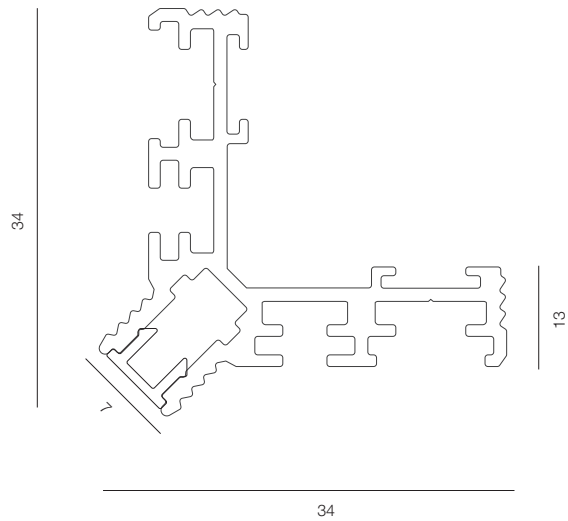

PROFLINE T4 FLO

LENGTH - 2500mm / WIDTH - 7mm / IP40 / WARRANTY - 5 YEARS

PROFLINE T4 END

PROFLINE T4 END

LENGTH - 2500mm / WIDTH - 7mm / IP40 / WARRANTY - 5 YEARS

PROFLINE T4 IN

PROFLINE T4 IN

LENGTH - 2500mm / WIDTH - 7mm / IP40 / WARRANTY - 5 YEARS

PROFLINE T4 OUT

PROFLINE T4 OUT

LENGTH - 2500mm / WIDTH - 7mm / IP40 / WARRANTY - 5 YEARS

PROFLINE INFINITY

PROFLINE INFINITY

LENGTH - 2500mm / WIDTH - 25mm / IP40 / WARRANTY - 5 YEARS

PROFLINE T20

PROFLINE T40