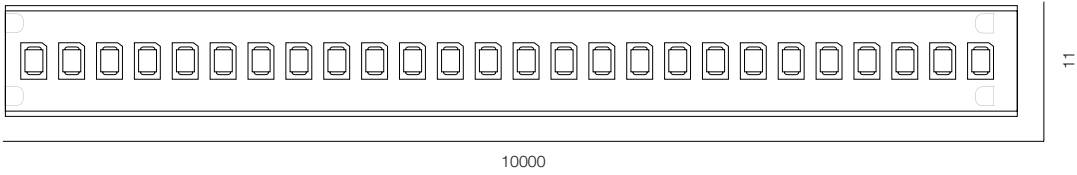

OUTDOOR 10000 8W

LENTA OUTDOOR

POWER - 5W, 8W / FLOOD / CCT - 2000K, 3000K / CRI>97 Ra (R9>90)
IP65 / 48V / CONTROL - NO DIM, DIM 220, DIM DALI / WARRANTY - 2 YEARS

SIZE - 10M, 25M / WIDTH - 12mm / LEDS - 52 LED/M