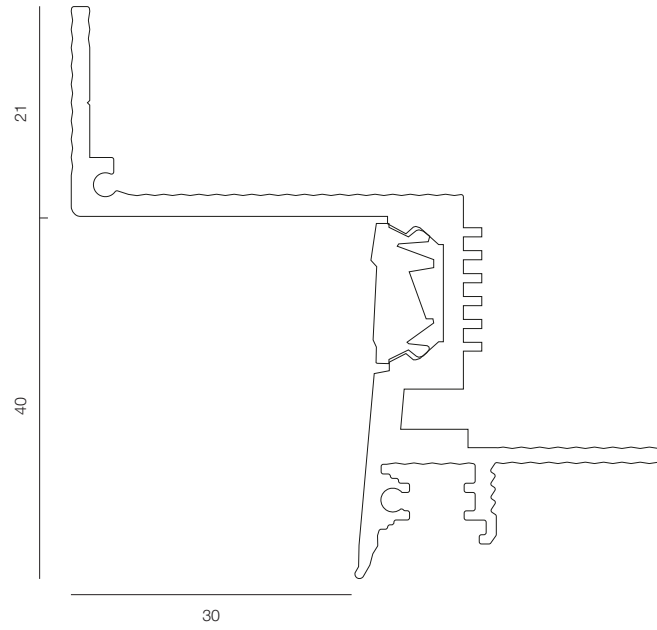

LENGTH - 2500mm / IP40 / WARRANTY - 5 YEARS

54

PROFLINE SHADOW LIGHT 20

64

PROFLINE SHADOW LIGHT 30

PROFLINE SHADOW LIGHT

LENGTH - 2500mm / IP40 / WARRANTY - 5 YEARS

PROFLINE SKIRTING