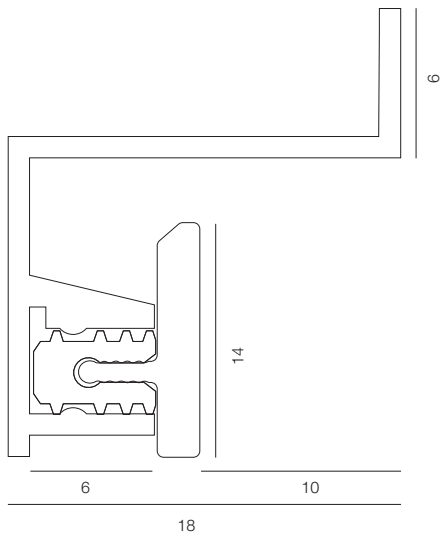

PROFLINE SKIRTING LIGHT

PROFLINE SKIRTING LIGHT

LENGTH - 2500mm / IP40 / WARRANTY - 5 YEARS