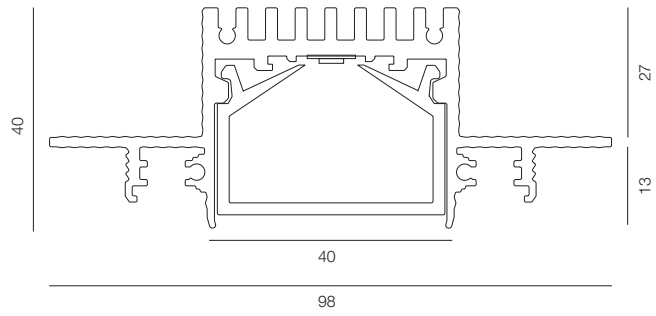

PROFLINE T4 OUT

PROFLINE T4 OUT

LENGTH - 2500mm / WIDTH - 7mm / IP40 / WARRANTY - 5 YEARS

PROFLINE INFINITY

PROFLINE INFINITY

LENGTH - 2500mm / WIDTH - 25mm / IP40 / WARRANTY - 5 YEARS

PROFLINE T20

PROFLINE T40