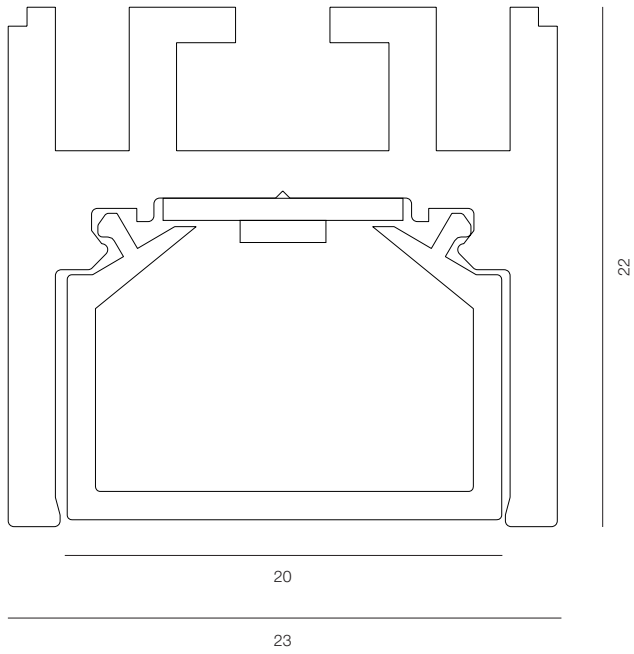

PROFLINE C20

PROFLINE C20

LENGTH - 2500mm / WIDTH - 20mm / IP40 / WARRANTY - 1 YEAR
FINISHES: PAINT (white, black)