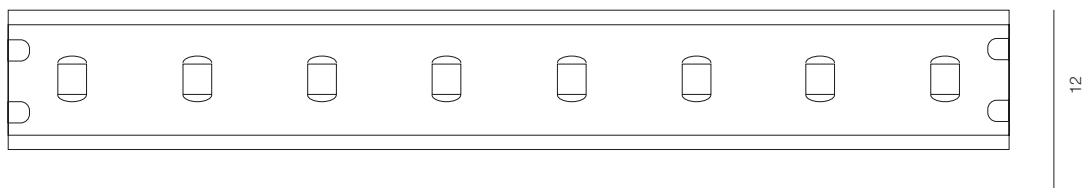

SIZE - 2M , 5M, 10M, 20M

LENTA WATERPROOF

LENTA UNDERWATER

POWER - 10W / FLOOD / CCT - 2200K, 2700K, 3000K / CRI>97 Ra (R9>90)
IP68 / 24V / CONTROL - NO DIM, DIM 220, DIM DALI / WARRANTY - 2 YEARS

SIZE - 5M / WIDTH - 12mm