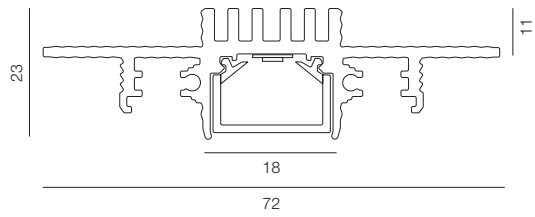

PROFLINE T4 OUT

PROFLINE T4 OUT

LENGTH - 2500mm / WIDTH - 7mm / IP40 / WARRANTY - 5 YEARS

PROFLINE INFINITY

PROFLINE INFINITY

LENGTH - 2500mm / WIDTH - 25mm / IP40 / WARRANTY - 5 YEARS

PROFLINE T20

PROFLINE T40