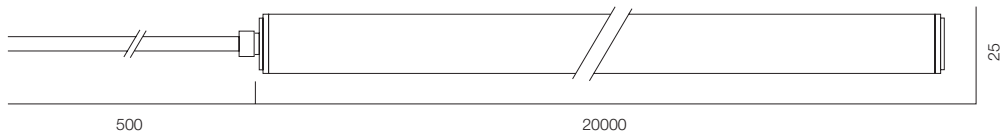

FLEXNEON 20000 260W

LENTA FLEXNEON

POWER - 14W, 26W, 65W, 70W, 130W, 260W / FLOOD / CCT - 2300K, 2700K, 3000K, 4000K, BLUE, PINK, RGB, UV / CRI>97 Ra (R9>90, R12>90)
IP65 / 48V / CONTROL - NO DIM, DIM 220, DIM DALI / WARRANTY - 2 YEARS

SIZE - 2M , 5M, 10M, 20M