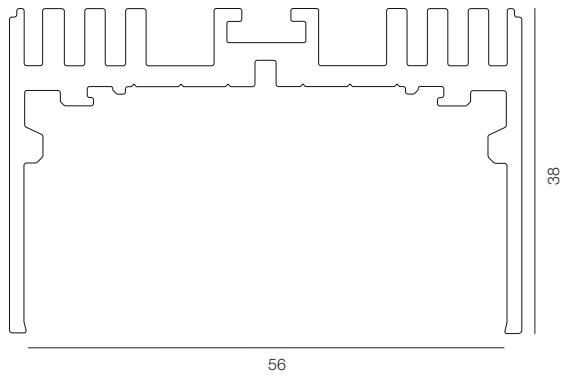

PROFLINE UGOL

PROFLINE UGOL

LENGTH - 4000mm / WIDTH - 10mm / IP40 / WARRANTY - 1 YEAR
FINISHES: PAINT (white, black)

40

35

PROFLINE C40 SLIM

56

60