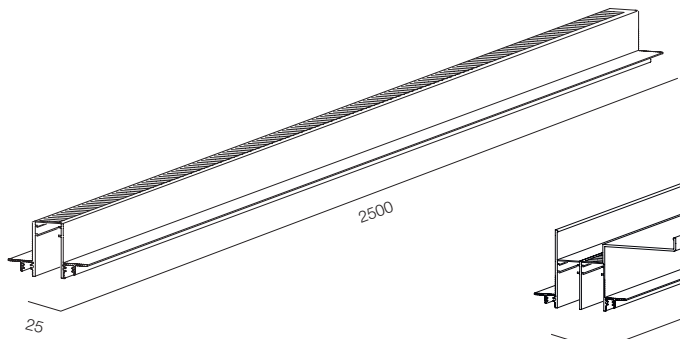

LENGTH - 2500mm / IP40 / WARRANTY - 5 YEARS

BACKLIGHT 9832

BACKLIGHT 9832

LENGTH - 2500mm / IP40 / WARRANTY - 5 YEARS

INF TRACK AIR 1CH

INF TRACK AIR 2CH

INF TRACK AIR 3CH

INFINITY AIR