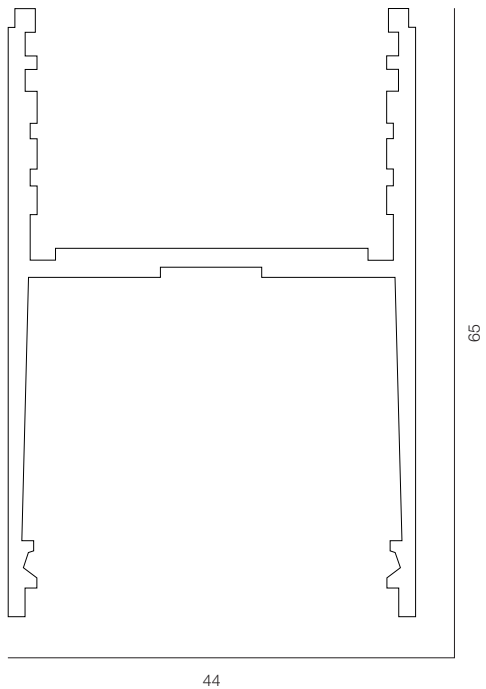

PROFLINE C40 LENTA

PROFLINE C40 LENTA

LENGTH - 2500mm / WIDTH - 40mm / IP40 / WARRANTY - 1 YEAR
FINISHES: PAINT (white)