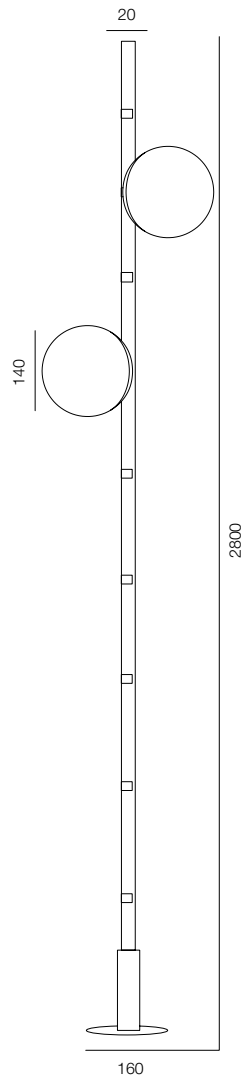

GARDEN SHAR 140

GARDEN SHAR

POWER - 4W / FLOOD / CCT - 2200K / CRI>97 Ra (R9>90) / COMFORT - UGR <19 /
IP65 / 48V (driver included) / CONTROL - NO DIM / WARRANTY - 2 YEARS

FINISHES: PAINT (Grey) / STAINLESS - STEEL