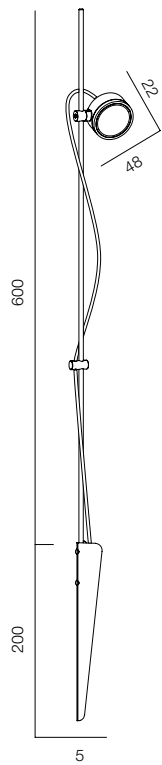

GARDEN PIN OREO 600