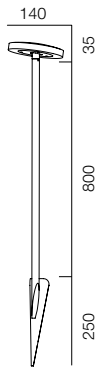

GARDEN MUSHROOM 800