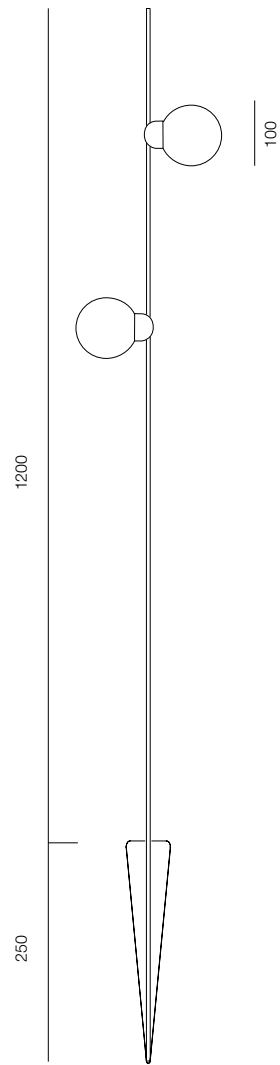

GARDEN PLUTO PIN DUO 2W

GARDEN PLUTO PIN

POWER - 1W, 2W / FLOOD / CCT - 1300K / CRI>97 Ra (R9>90) / COMFORT - UGR <19 /
IP65 / 48V (driver included) / CONTROL - NO DIM / WARRANTY - 2 YEARS

FINISHES: STAINLESS - STEEL