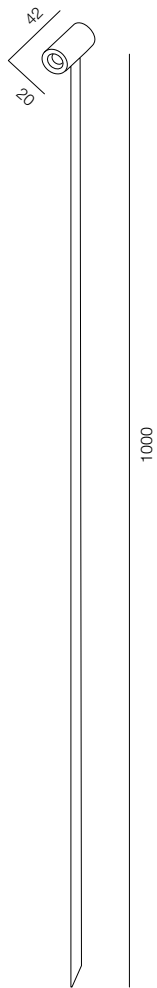

LOCUS O SPIKE MINI 1000

GARDEN LOCUS O SPIKE 1W

POWER - 1W / OPTIC - SPOT, WIDE / CCT - 2200K / CRI>97 Ra (R9>90) / COMFORT - UGR <19 / IP65 / 48V (driver included) / CONTROL - NO DIM / WARRANTY - 2 YEARS

FINISHES: PAINT (Grey)