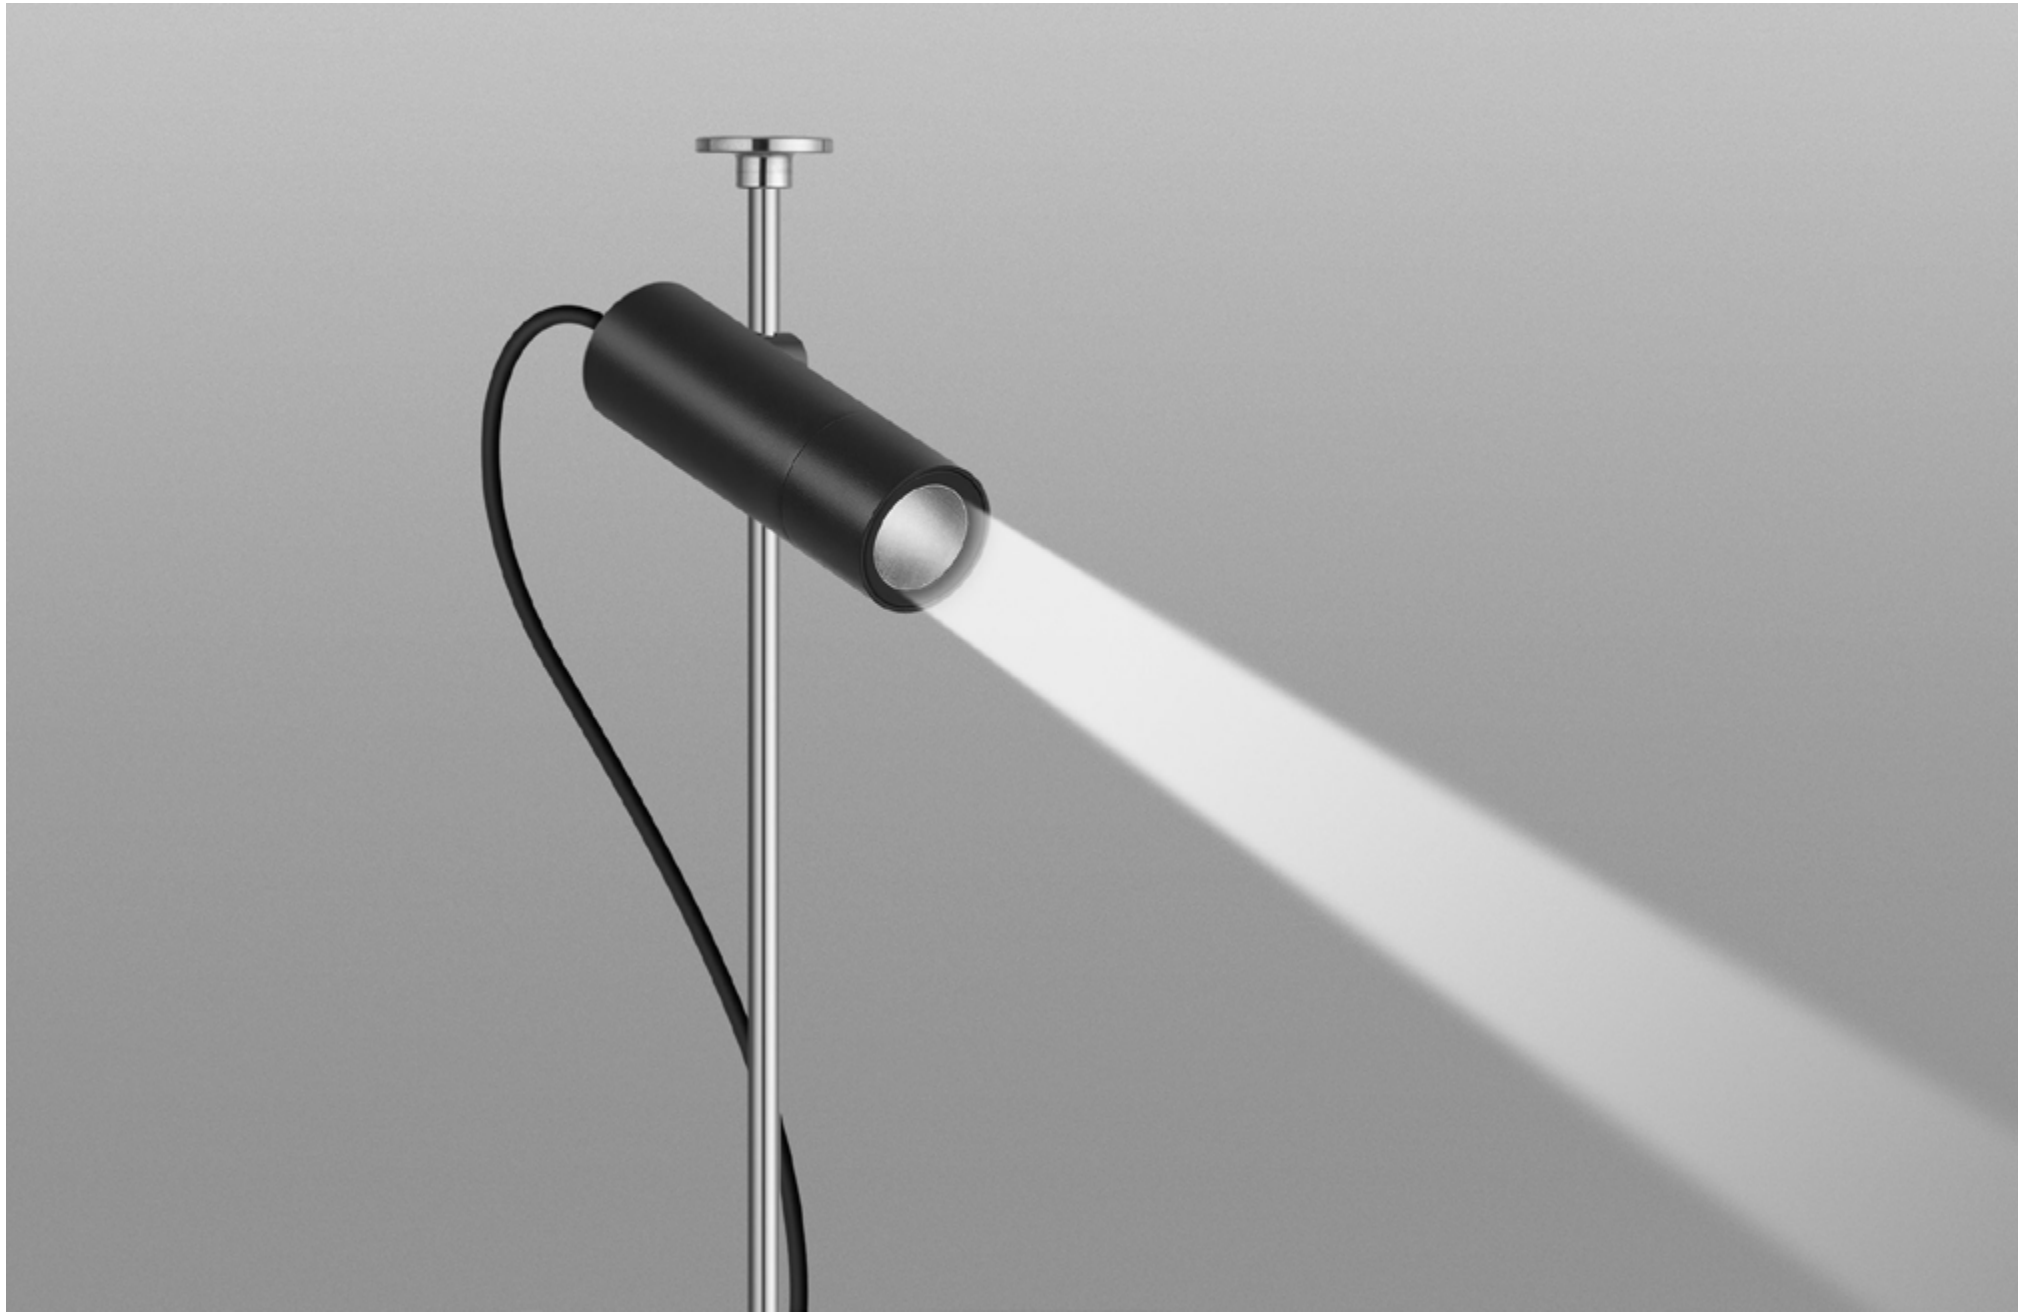

FINISHES: PAINT (Grey) / STAINLESS - STEEL / 100%BRASS (Gold, Black, Pink)

GARDEN LOCUS O PIN SUPER SPOT 48

GARDEN LOCUS O PIN SUPER SPOT

POWER - 4W / OPTIC - SUPER SPOT / CCT - 2200K / CRI>97 Ra (R9>90) / COMFORT - UGR <19 / IP65 / 48V (driver included) / CONTROL - DIM DALI / WARRANTY - 2 YEARS