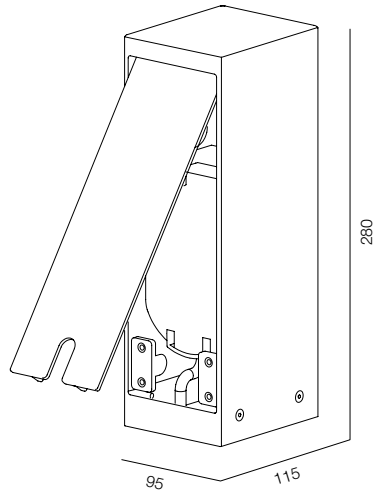

POST ELECTRO 280