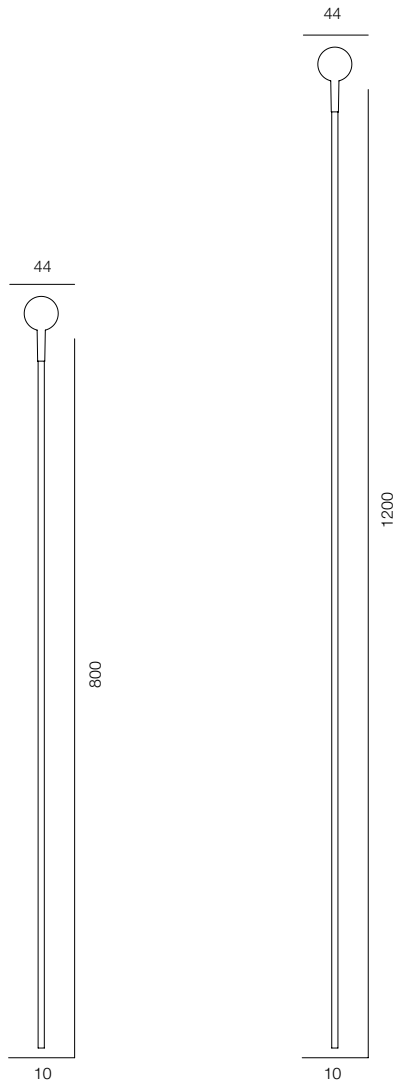

GARDEN TRAVKA SHAR 800

GARDEN TRAVKA SHAR 1200

GARDEN TRAVKA SHAR

POWER - 0,2W / FLOOD / CCT - 2200K / CRI>97 Ra (R9>90) / COMFORT - UGR <19 /
IP65 / 48V (driver included) / CONTROL - NO DIM / WARRANTY - 2 YEARS

FINISHES: STAINLESS - STEEL / 100% BRASS (Gold)