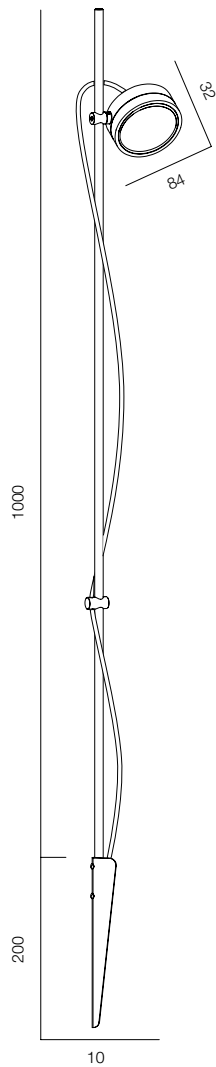

GARDEN PIN OREO 1000

GARDEN PIN OREO

POWER - 2W / OPTIC - MEDIUM / CCT - 2200K / CRI>97 Ra (R9>90) / COMFORT - UGR <19 /
IP65 / 48V (driver included) / CONTROL - NO DIM / WARRANTY - 2 YEARS

FINISHES: PAINT (Grey)