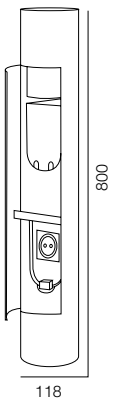

POST ELECTRO 480

POST ELECTRO

TYPE - 1, 2 ELECTRIC SOCKETS / 220V / P65 / WARRANTY - 2 YEARS
FINISHES: PAINT GREY

EXTRA: WAGO BOX IP68, ANCHOR BASE POST ELECTRO

HEAD PIPE 38W

HEAD SPEECH 14W

HEAD HAT 18W

HEAD ONE WAY 12W