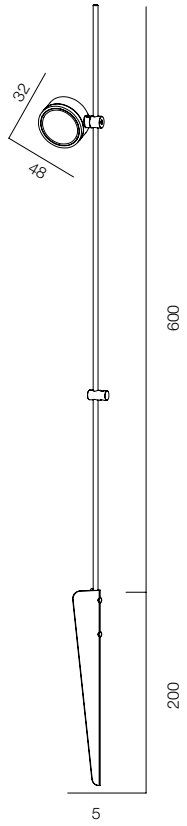

GARDEN LOOP PIN 600