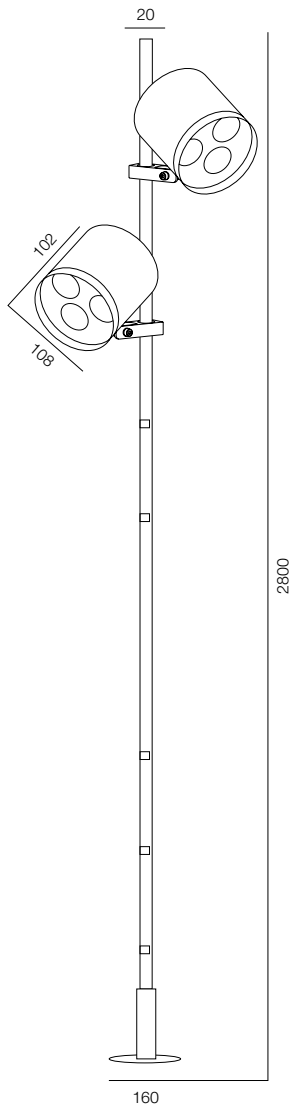

GARDEN SUPER SPOT RGBW 108

GARDEN SUPER SPOT RGBW

POWER - 12W / OPTIC - SUPER SPOT / CCT - RGBW / CRI>97 Ra (R9>90) / COMFORT - UGR <19 / IP65 / 48V (driver included) / CONTROL - DIM DALI / WARRANTY - 2 YEARS

FINISHES: PAINT (Grey) / STAINLESS - STEEL