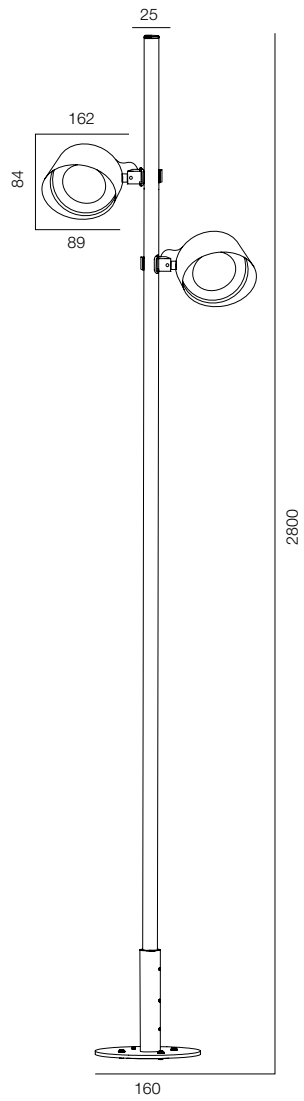

GARDEN PIN 25 2800

GARDEN PIN 25

POWER - 12W / OPTIC - SPOT, WIDE / CCT - 1300K, 1600K, 1800K, 2200K, 2700K, 3000K, GREEN / CRI>97 Ra (R9>90) / COMFORT - UGR <19 / IP65 / 48V (driver included) / CONTROL - DIM DALI / WARRANTY - 2 YEARS

FINISHES: PAINT (Grey) / STAINLESS - STEEL