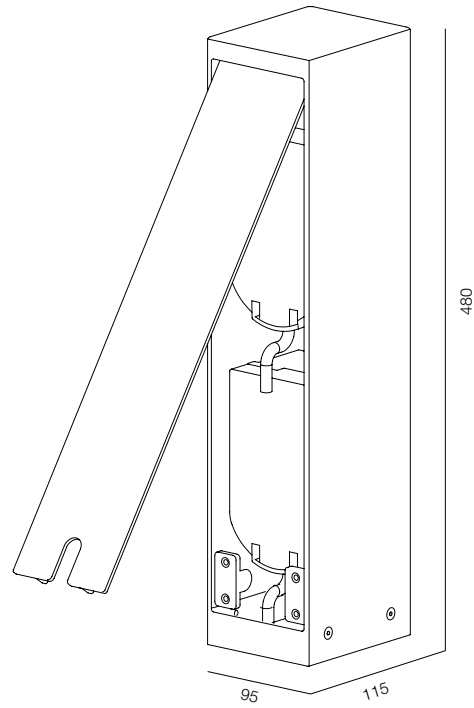

GARDEN GIRAFFE 25W

GARDEN GIRAFFE

POWER - 18W, 25W / FLOOD / CCT - 2000K / LED QUALITY - CRI>97Ra (R9>90)
IP65 / 220V (driver included) / CONTROL - DIM DALI / WARRANTY - 2 YEARS

FINISHES: PAINT WHITE

POST ELECTRO 280