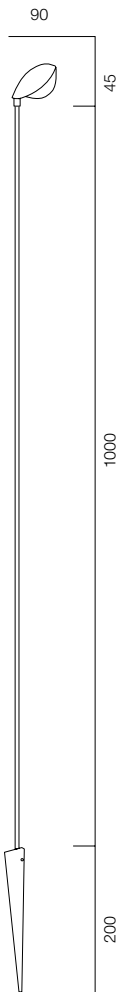

GARDEN TULPAN 1000

GARDEN TULPAN

POWER - 4W / FLOOD / CCT - 2200K / CRI>97 Ra (R9>90) / COMFORT - UGR <19 /
IP65 / 48V (driver included) / CONTROL - NO DIM, DIM DALI / WARRANTY - 2 YEARS

FINISHES: PAINT (Grey) / STAINLESS - STEEL