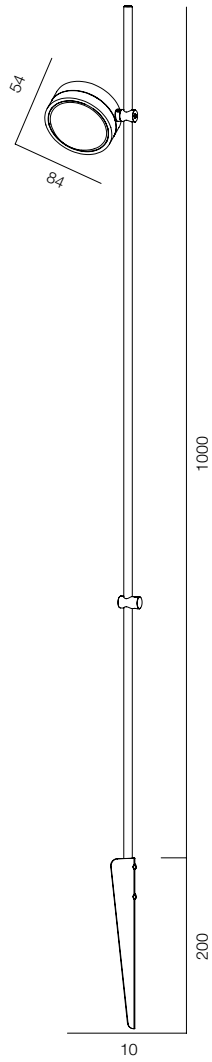

GARDEN LOOP PIN 1000

GARDEN PIN LOOP

POWER - 2W, 6W / FLOOD / CCT - 2200K / CRI>97 Ra (R9>90) / COMFORT - UGR <19 /
IP65 / 48V (driver included) / CONTROL - NO DIM / WARRANTY - 2 YEARS

FINISHES: PAINT (Grey)