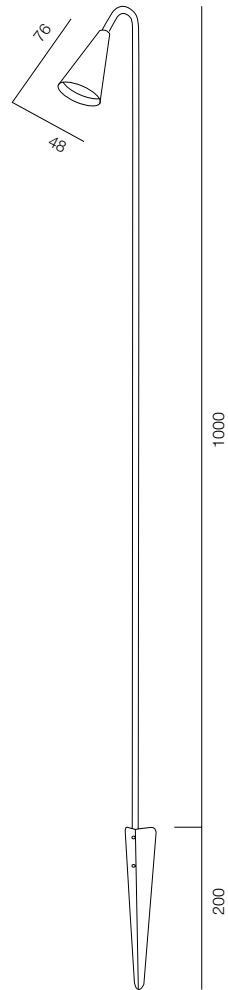

GARDEN BELL 1000

GARDEN BELL

POWER - 4W / OPTIC - SPOT / CCT - 2200K / CRI>97 Ra (R9>90) / COMFORT - UGR <19 /
IP65 / 48V (driver included) / CONTROL - NO DIM / WARRANTY - 2 YEARS

FINISHES: PAINT (Grey) / STAINLESS - STEEL