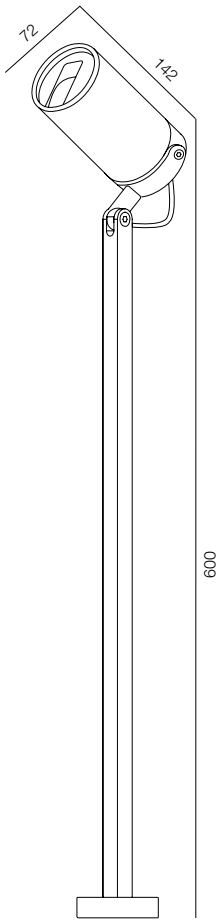

POST PIXAR LOOCH 600

GARDEN PIXAR LOOCH

POWER - 6W / OPTIC -LOOCH / CCT - 2700K / CRI>97 Ra (R9>90) / COMFORT - UGR <19 /
IP65 / 220V (driver included) / CONTROL - NO DIM / WARRANTY - 2 YEARS

FINISHES: PAINT (Grey)