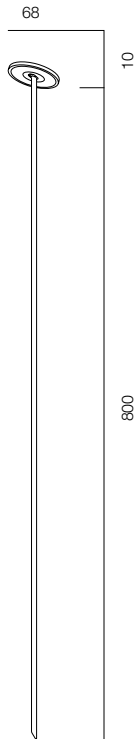

GARDEN MUSHROOM MINI 800