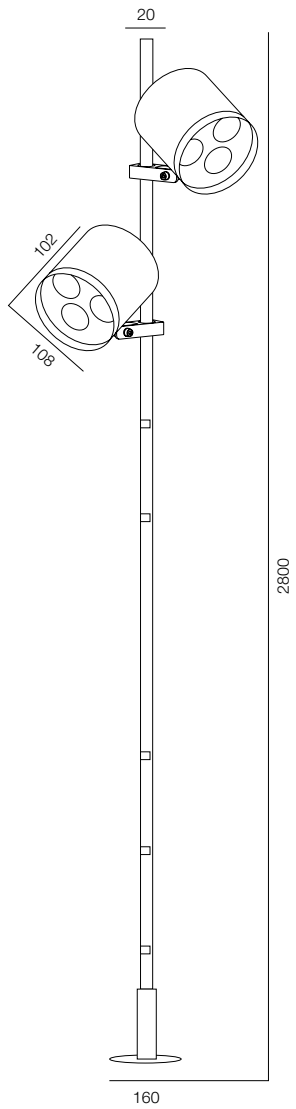

GARDEN SUPER SPOT 108

GARDEN SUPER SPOT

POWER - 6W / OPTIC - SUPER SPOT / CCT - 2700K / CRI>97 Ra (R9>90) / COMFORT - UGR <19 /
IP65 / 48V (driver included) / CONTROL - NO DIM / WARRANTY - 2 YEARS

FINISHES: PAINT (Grey) / STAINLESS - STEEL