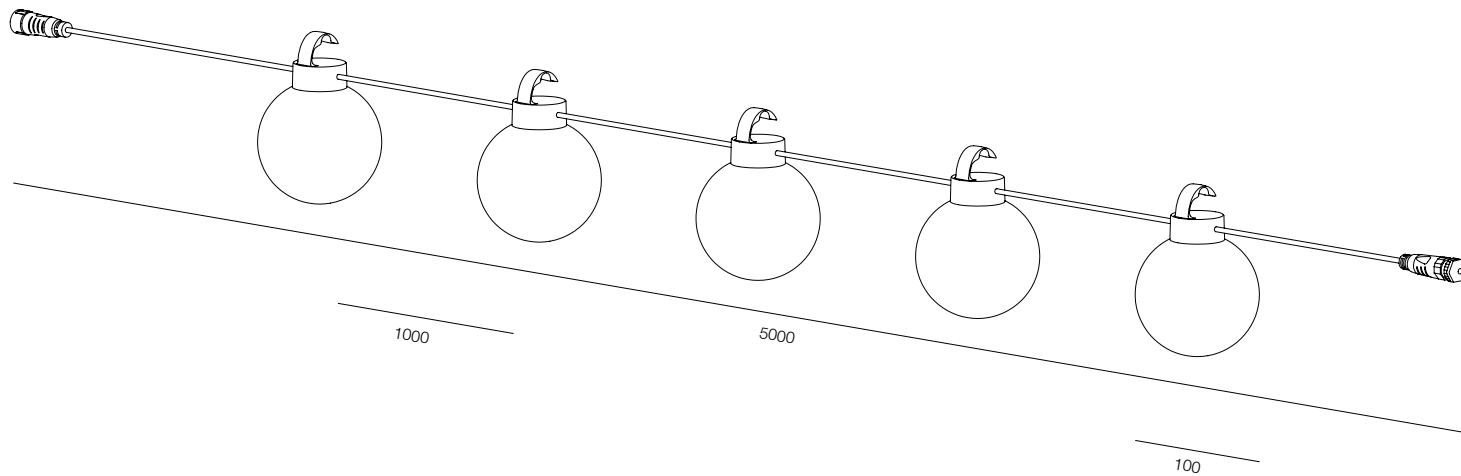

GARDEN SIERA 5000

GARDEN SIERA

POWER - 8W / FLOOD / CCT - 2000K / LED QUALITY - CRI>97Ra (R9>90)
IP65 / 48V (driver included) / CONTROL - DIM DALI / WARRANTY - 2 YEARS

FINISHES: PAINT GREY