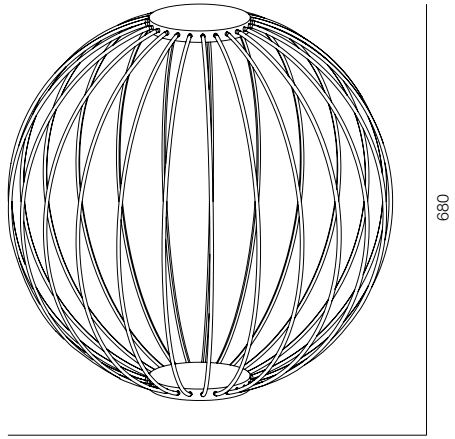

690

GARDEN CAGE 9W