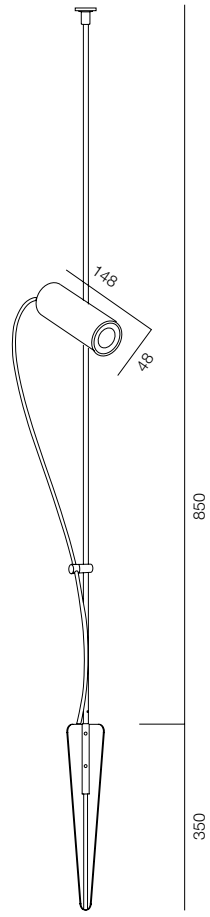

GARDEN LOCUS O PIN 48

GARDEN LOCUS O PIN

POWER - 2W, 4W / OPTIC - SPOT, MEDIUM / CCT - 2200K / CRI>97 Ra (R9>90) / COMFORT - UGR <19 / IP65 / 48V (driver included) / CONTROL - NO DIM, DIM DALI / WARRANTY - 2 YEARS

FINISHES: PAINT (Grey) / STAINLESS - STEEL / 100%BRASS (Gold, Black, Pink)