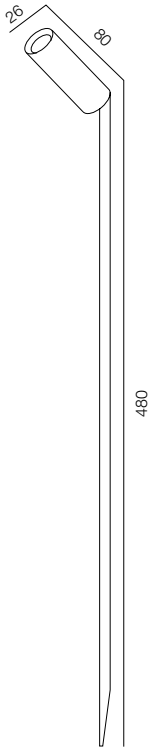

LOCUS O SPIKE 480

GARDEN LOCUS O SPIKE 2W

POWER - 2W / OPTIC - SPOT / CCT - 2200K / CRI>97 Ra (R9>90) / COMFORT - UGR <19 /
IP65 / 48V (driver included) / CONTROL - NO DIM / WARRANTY - 2 YEARS

FINISHES: PAINT (Grey) / STAINLESS - STEEL / 100%BRASS (Gold, Black)