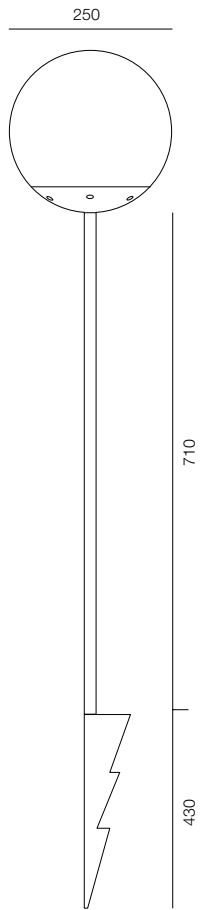

GARDEN PLUTO STICK 710

GARDEN PLUTO STICK

POWER - 6W / FLOOD / CCT - 2200K / CRI>97 Ra (R9>90) / COMFORT - UGR <19 /
IP65 / 48V (driver included) / CONTROL - NO DIM, DIM DALI / WARRANTY - 2 YEARS

FINISHES: PAINT (Grey)