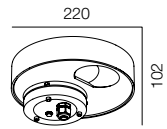

POST ELECTRO 480

POST ELECTRO

TYPE - 1, 2 ELECTRIC SOCKETS / 220V / P65 / WARRANTY - 2 YEARS
FINISHES: PAINT GREY

EXTRA: WAGO BOX IP68, ANCHOR BASE POST ELECTRO

HEAD PIPE 38W

HEAD SPEECH 14W

HEAD HAT 18W

HEAD ONE WAY 12W