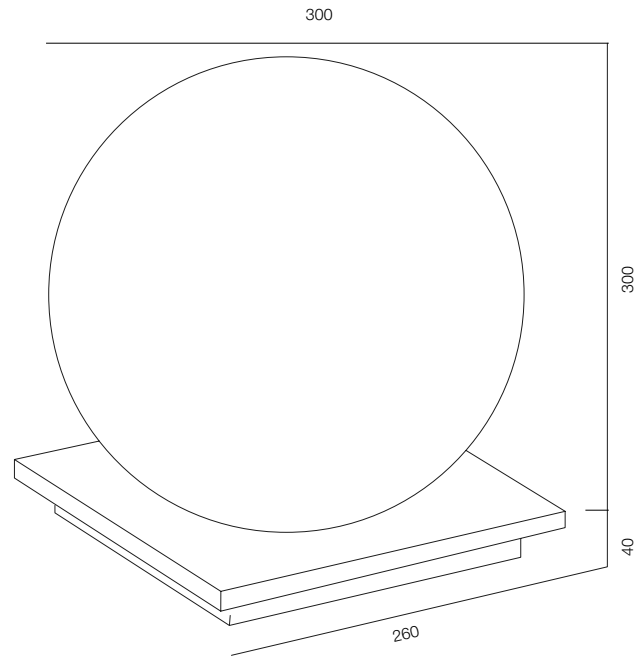

GARDEN PLUTO FLOOR 300

GARDEN PLUTO FLOOR

POWER - 4W, 6W / FLOOD / CCT - 2200K / LED QUALITY - CRI>97Ra (R9>90)
IP65 / 48V (driver included) / CONTROL - DIM DALI / WARRANTY - 2 YEARS

FINISHES: PAINT GREY