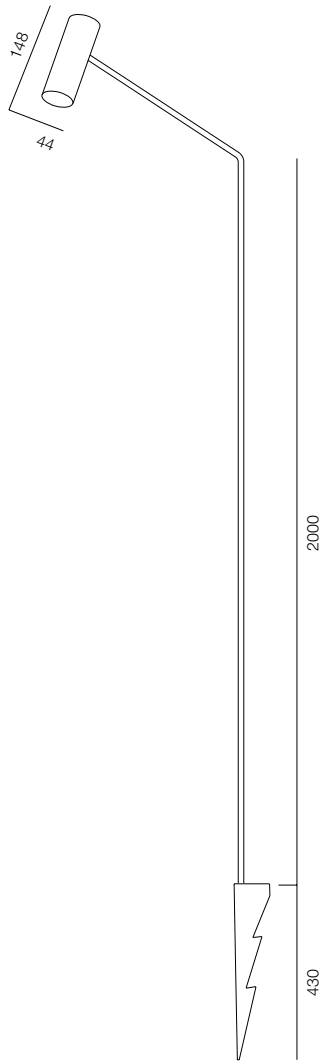

GARDEN STICK 44

GARDEN STICK

POWER - 4W / OPTIC - SPOT / CCT - 2200K / CRI>97 Ra (R9>90) / COMFORT - UGR <19 /
IP65 / 48V (driver included) / CONTROL - DIM DALI / WARRANTY - 2 YEARS

FINISHES: PAINT (Grey)