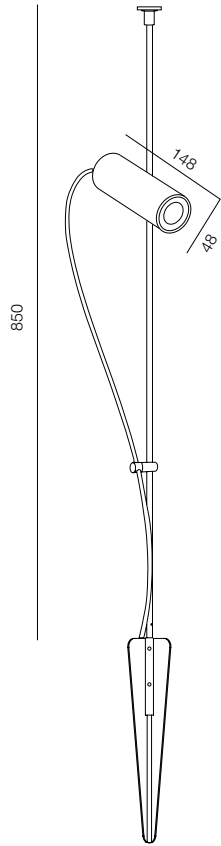

GARDEN LOCUS O PIN SUPER SPOT 48

GARDEN LOCUS O PIN SUPER SPOT

POWER - 4W / OPTIC - SUPER SPOT / CCT - 2200K / CRI>97 Ra (R9>90) / COMFORT - UGR <19 / IP65 / 48V (driver included) / CONTROL - DIM DALI / WARRANTY - 2 YEARS

FINISHES: PAINT (Grey) / STAINLESS - STEEL