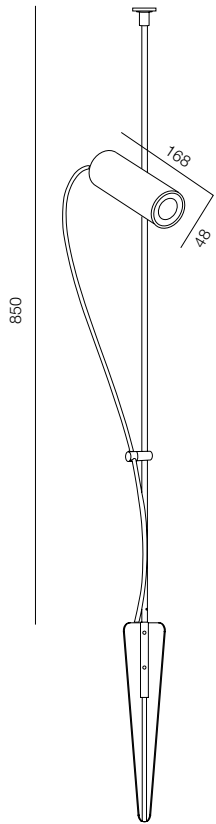

GARDEN LOCUS O PIN RGB 48

GARDEN LOCUS O PIN RGB

POWER - 9W / OPTIC - SUPER SPOT / CCT - RGBW / CRI>97 Ra (R9>90) / COMFORT - UGR <19 /
IP65 / 48V (driver included) / CONTROL - DIM DALI / WARRANTY - 2 YEARS

FINISHES: PAINT (Grey) / STAINLESS - STEEL