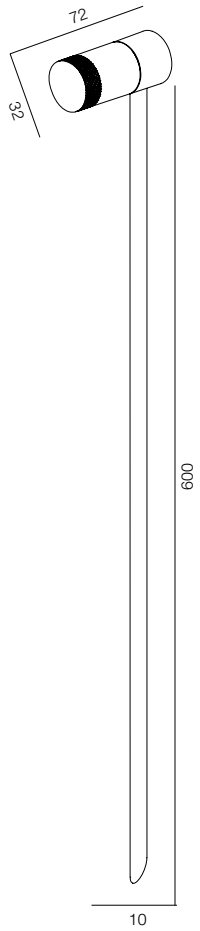

LOCUS O SPIKE 600

GARDEN LOCUS O SPIKE ZOOM

POWER - 2W / OPTIC - ZOOM / CCT - 2200K / CRI>97 Ra (R9>90) / COMFORT - UGR <19 /
IP65 / 48V (driver included) / CONTROL - NO DIM / WARRANTY - 2 YEARS

FINISHES: PAINT (Grey)