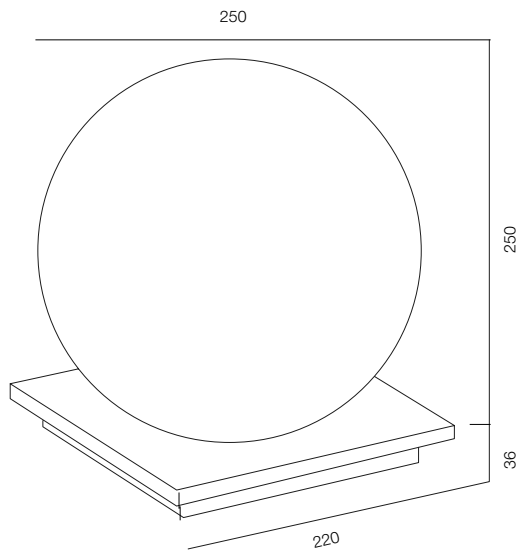

GARDEN PLUTO FLOOR 250