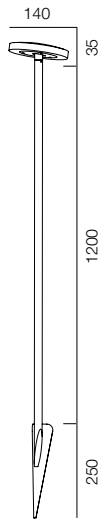

GARDEN MUSHROOM 1200