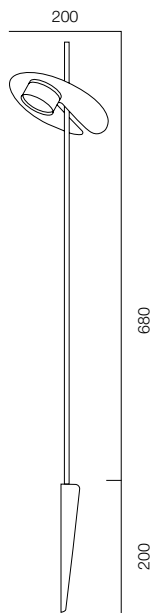

GARDEN LILIA MINI 680