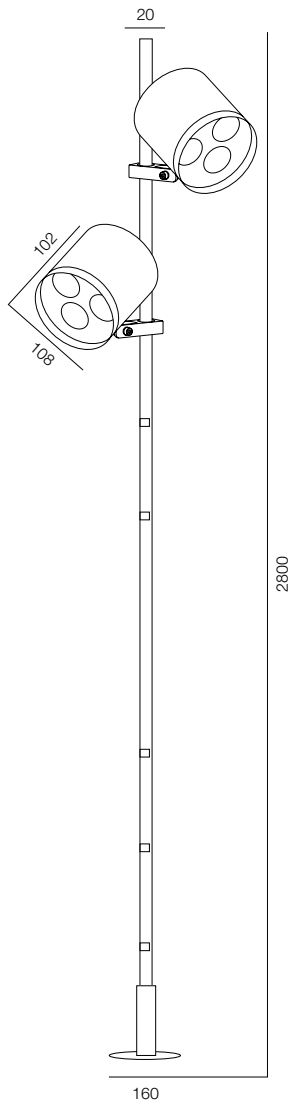

GARDEN SUPER SPOT GREEN 108

GARDEN SUPER SPOT GREEN

POWER - 6W / OPTIC - SUPER SPOT / CCT - GREEN / CRI>97 Ra (R9>90) / COMFORT - UGR <19 /
IP65 / 48V (driver included) / CONTROL - NO DIM / WARRANTY - 2 YEARS

FINISHES: PAINT (Grey) / STAINLESS - STEEL