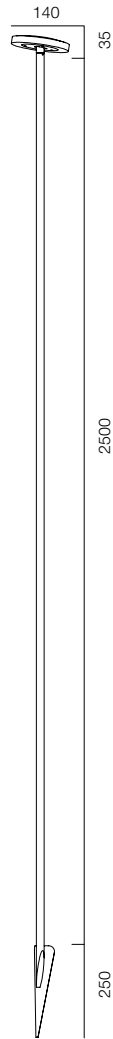

GARDEN MUSHROOM 2500

GARDEN MUSHROOM

POWER - 8W / FLOOD / CCT - 2200K / CRI>97 Ra (R9>90) / COMFORT - UGR <19 /
IP65 / 48V (driver included) / CONTROL - NO DIM / WARRANTY - 2 YEARS

FINISHES: PAINT (Grey)