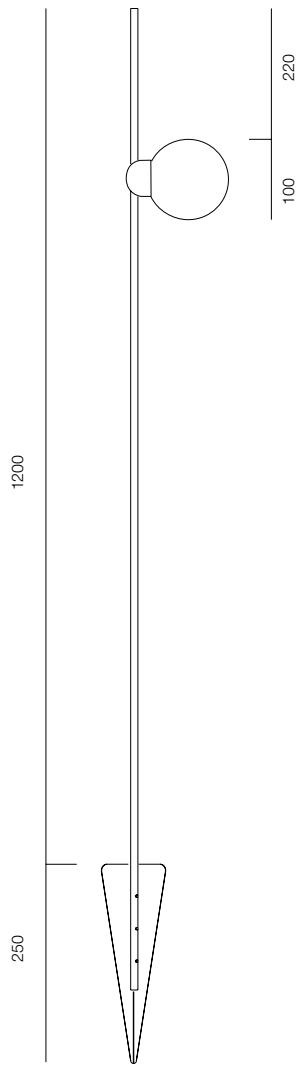

GARDEN PLUTO PIN 2W