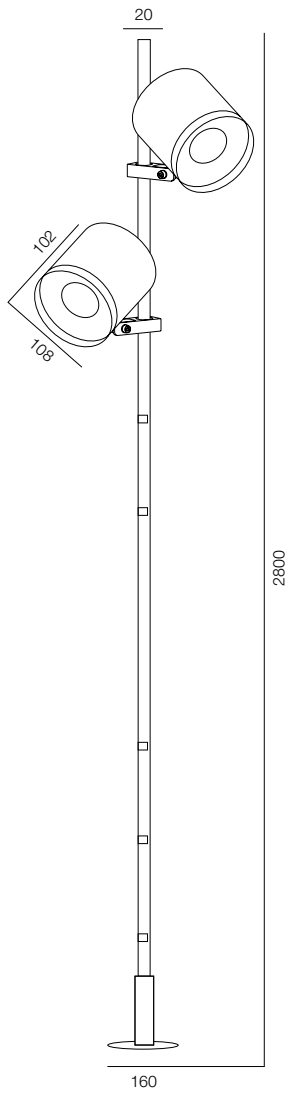

GARDEN OREO 108

GARDEN OREO

POWER - 14W / OPTIC - WIDE / CCT - 2700K / CRI>97 Ra (R9>90) / COMFORT - UGR <19 /
IP65 / 48V (driver included) / CONTROL - NO DIM / WARRANTY - 2 YEARS

FINISHES: PAINT (Grey) / STAINLESS - STEEL