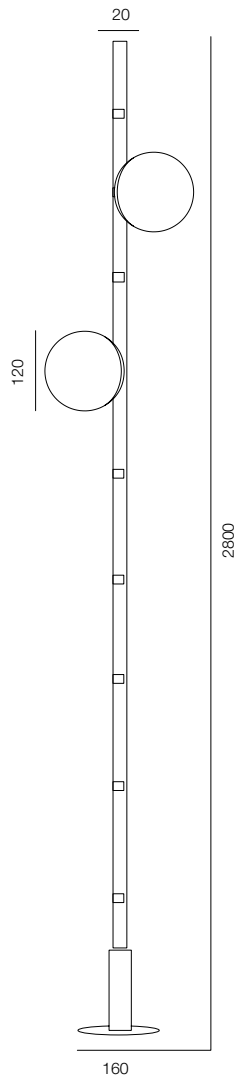

GARDEN SHAR 120