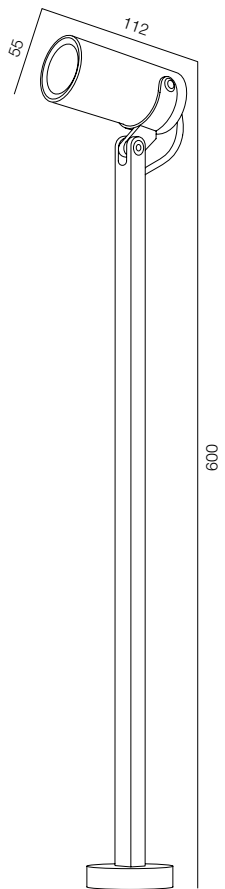

POST PIXAR SUPER SPOT 55

GARDEN PIXAR SUPER SPOT

POWER - 6W / OPTIC - SUPER SPOT / CCT - 2700K / CRI>97 Ra (R9>90) / COMFORT - UGR <19 /
IP65 / 220V (driver included) / CONTROL - NO DIM / WARRANTY - 2 YEARS

FINISHES: PAINT (Grey)