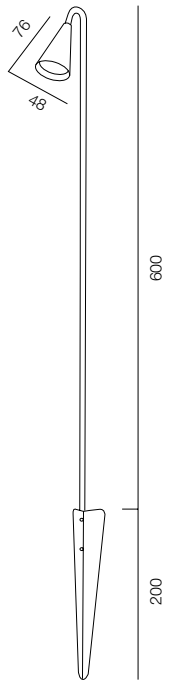

GARDEN BELL 600