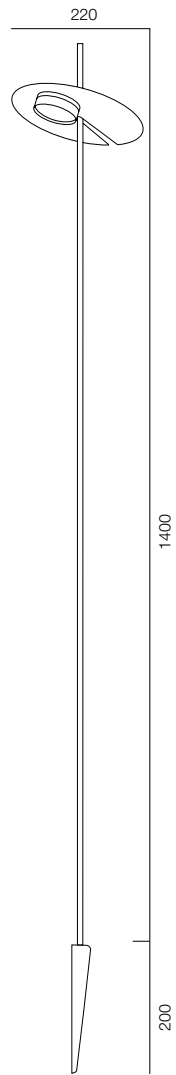

GARDEN LILIA 1400

GARDEN LILIA

POWER - 2W, 4W / OPTIC - WIDE / CCT - 2200K / CRI > 97 Ra (R9 > 90) / COMFORT - UGR < 19 /
IP65 / 48V (driver included) / CONTROL - NO DIM, DIM DALI / WARRANTY - 2 YEARS

FINISHES: PAINT (Grey)