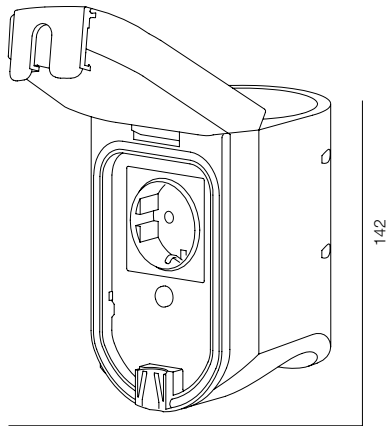

184

ELECTRO POLE 68