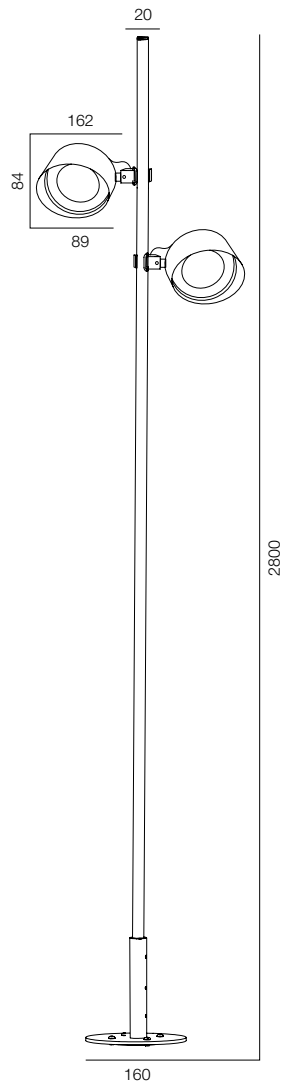

FINISHES: PAINT (Grey) / STAINLESS - STEEL

GARDEN TABLET 89

GARDEN TABLET

POWER - 8W / OPTIC - SPOT, MEDIUM, WIDE / CCT - 2200K / CRI>97 Ra (R9>90) / COMFORT - UGR <19 / IP65 / 48V (driver included) / CONTROL - NO DIM / WARRANTY - 2 YEARS