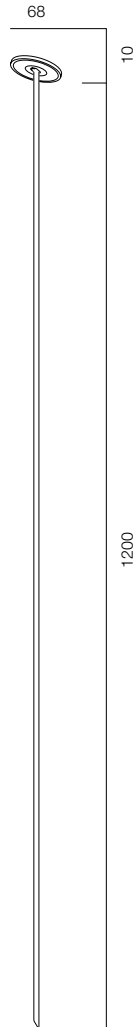

GARDEN MUSHROOM MINI 1200

GARDEN MUSHROOM MINI

POWER - 1W / FLOOD / CCT - 2200K / CRI>97 Ra (R9>90) / COMFORT - UGR <19 /
IP65 / 48V (driver included) / CONTROL - NO DIM / WARRANTY - 2 YEARS

FINISHES: PAINT (Grey)