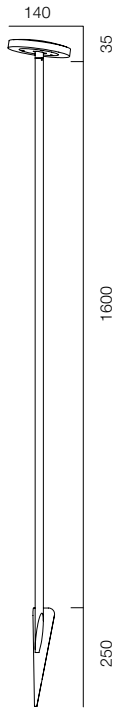

GARDEN MUSHROOM 1600