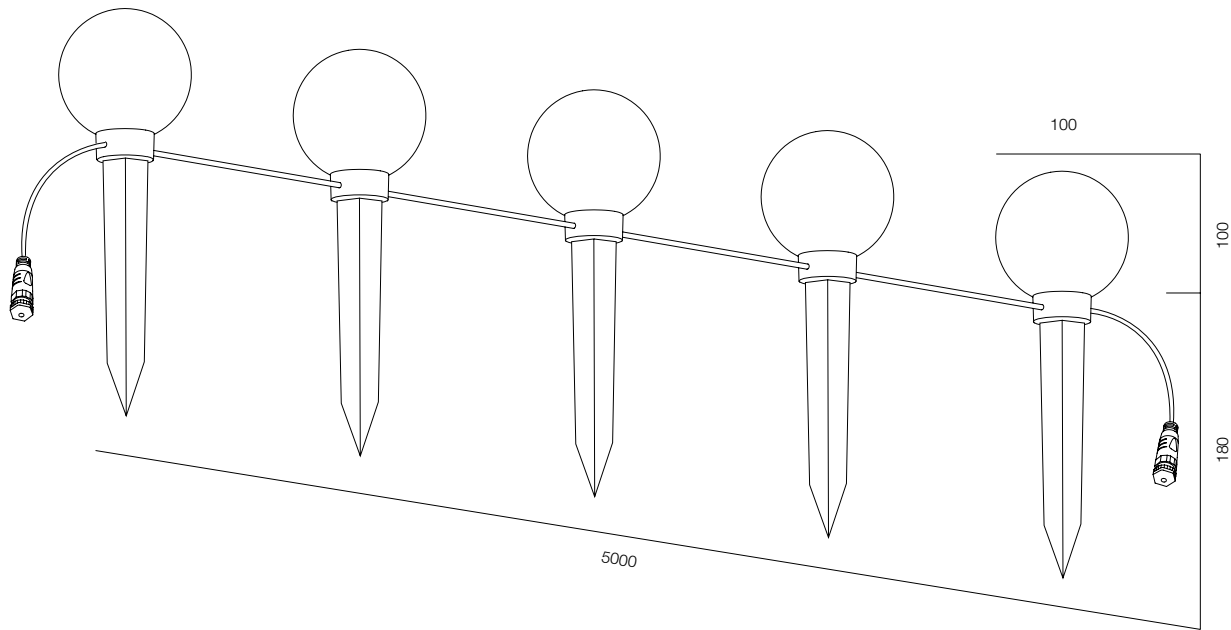

GARDEN SIERA GROUND 5000

GARDEN SIERA GROUND

POWER - 8W / FLOOD / CCT - 2000K / LED QUALITY - CRI>97Ra (R9>90)
48V (driver included) / CONTROL - DIM DALI / WARRANTY - 2 YEARS

FINISHES: PAINT GREY