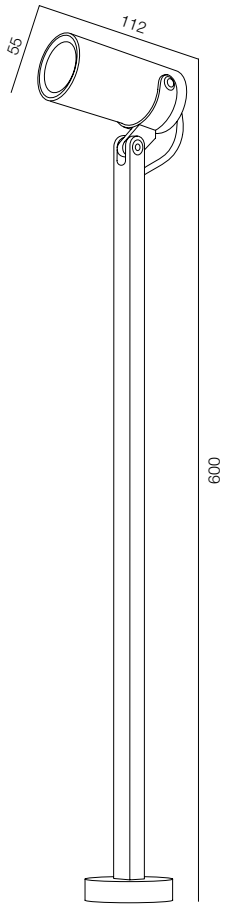

POST PIXAR 55

GARDEN PIXAR

POWER - 6W / OPTIC - MEDIUM / CCT - 2200K, 2700K / CRI>97 Ra (R9>90) / COMFORT - UGR <19 /
IP65 / 220V (driver included) / CONTROL - NO DIM / WARRANTY - 2 YEARS

FINISHES: PAINT (Grey)