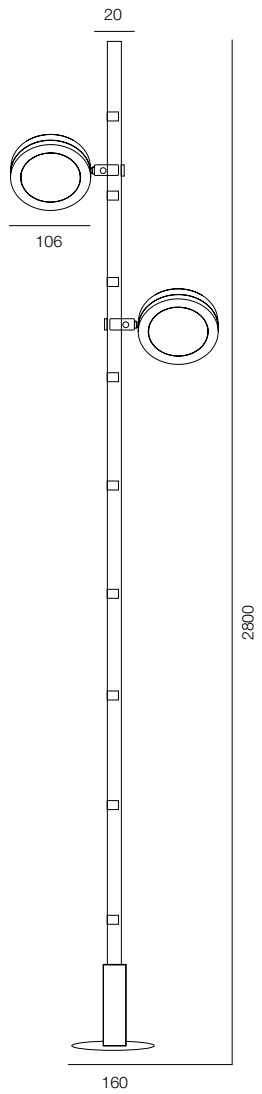

GARDEN FILTER 106

GARDEN FILTER

POWER - 8W / FLOOD / CCT - GREEN, PURPLE, RED / CRI>97 Ra (R9>90) / COMFORT - UGR <19 /
IP65 / 48V (driver included) / CONTROL - NO DIM / WARRANTY - 2 YEARS

FINISHES: PAINT (Grey) / STAINLESS - STEEL