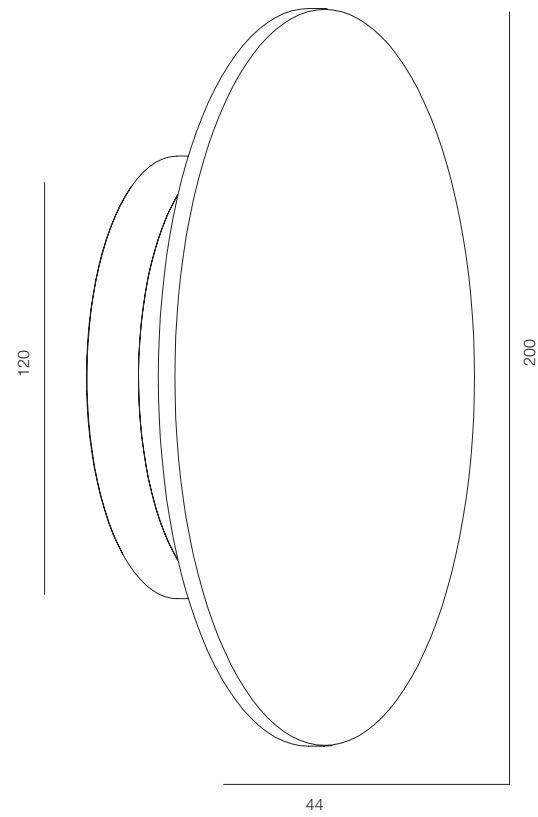

FACADE ECLIPSE 200

FACADE ECLIPSE

POWER - 6W, 12W / FLOOD / CCT - 2700K / CRI>93 Ra (R9>90) / COMFORT - UGR <19 /
IP65 / 220V (driver included) / CONTROL - NO DIM / WARRANTY - 2 YEARS

FINISHES: PAINT (grey)