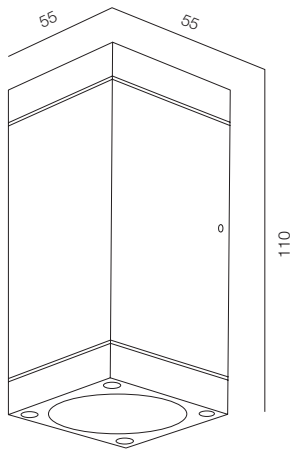

FACADE PRISMA TWO 1100