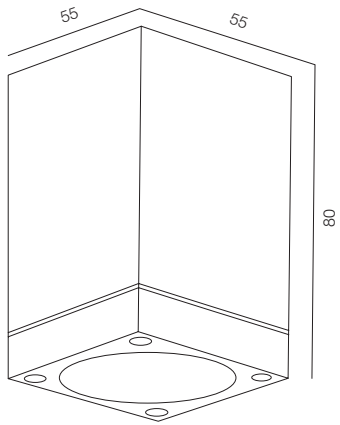

FINISHES: PAINT (white, grey)

FACADE PRISMA ONE 80

COVER PRISMA ONE S1275

COVER PRISMA ONE S1811

FACADE PRISMA ONE

POWER - 4W / OPTIC - WIDE / CCT - 2200K / CRI>93 Ra (R9>90) / COMFORT - UGR <19 /
IP65 / 220V (driver included) / CONTROL - NO DIM / WARRANTY - 2 YEARS