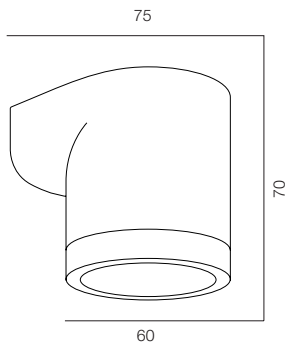

FACADE BARREL 60