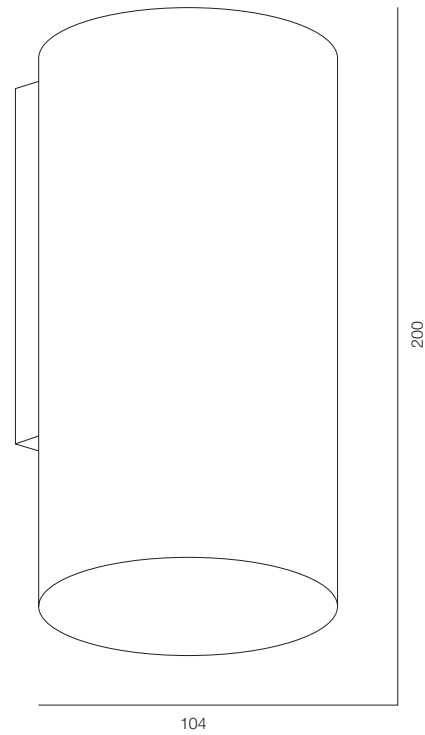

COVER LHUB ONE R2010

FACADE LHUB ONE RND

POWER - 2W, 5W / OPTIC - SUPER SPOT, MEDIUM / CCT - 2200K / CRI > 93 Ra (R9 > 90) / COMFORT - UGR < 19 / IP65 / 220V (driver included) / CONTROL - DIM DALI / WARRANTY - 2 YEARS

FINISHES: PAINT (grey)