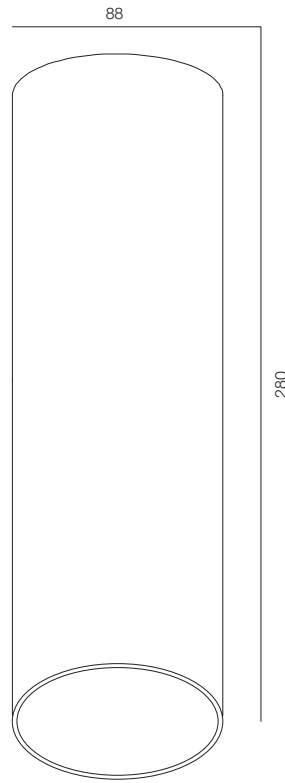

FINISHES: PAINT (white, grey)

FACADE PRISMA TWO 1100

COVER PRISMA TWO R1888

COVER PRISMA TWO R2888

COVER PRISMA TWO R2812

FACADE PRISMA TWO R

POWER - 6W / OPTIC - WIDE / CCT - 2200K / CRI>93 Ra (R9>90) / COMFORT - UGR <19 /
 IP65 / 220V (driver included) / CONTROL - NO DIM / WARRANTY - 2 YEARS