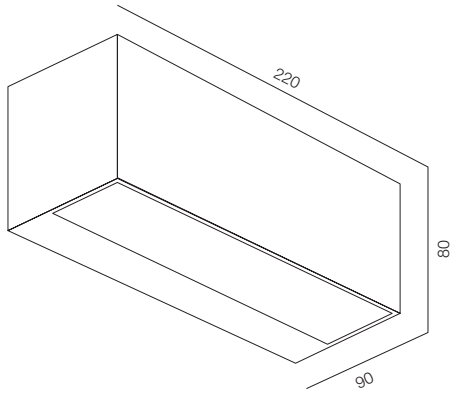

FACADE LINE FIX SOFT UNO 220