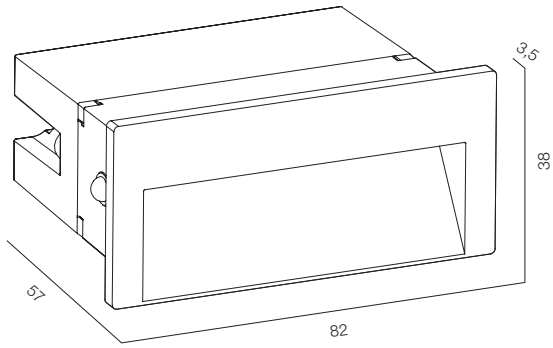

STEP LIGHT SLIT 3W

STEP LIGHT SLIT 6W

STEP LIGHT SLIT

POWER - 3W, 6W / FLOOD / CCT - 2200K / CRI>93 Ra (R9>90) / COMFORT - UGR <19 /
IP65 / 220V (driver included) / CONTROL - NO DIM / WARRANTY - 2 YEARS

FINISHES: PAINT (grey)