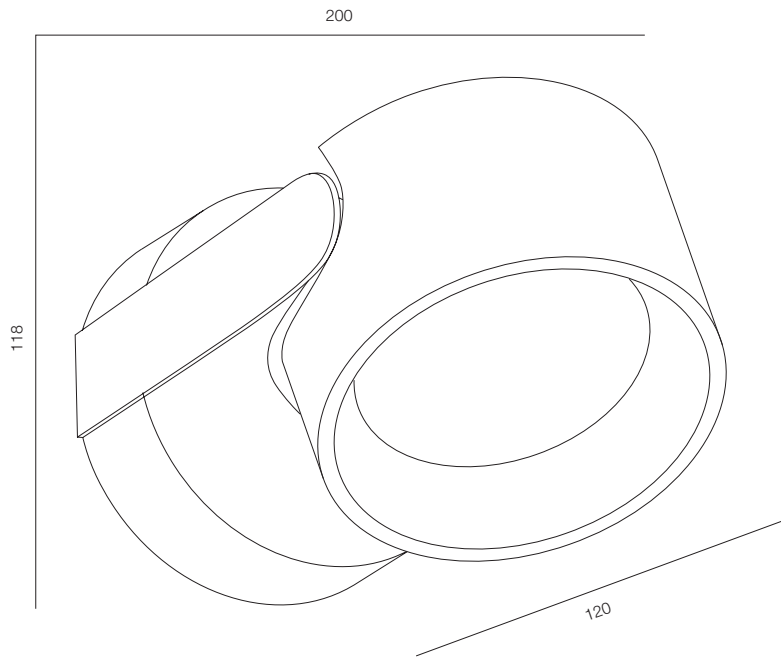

FACADE OKKO 120

FACADE OKKO

POWER - 18W / OPTIC - WIDE / CCT - 2700K / CRI>93 Ra (R9>90) / COMFORT - UGR <19 /
IP65 / 220V (driver included) / CONTROL - DIM DALI / WARRANTY - 2 YEARS

FINISHES: PAINT (grey)