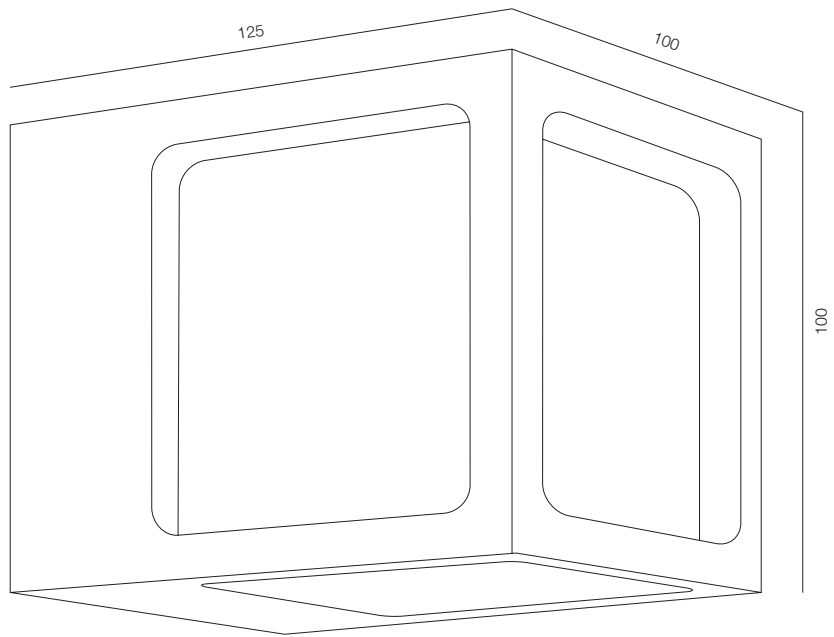

FACADE TETRAGONE 8W

FACADE TETRAGON

POWER - 8W / FLOOD / CCT - 2200K, 2700K / CRI>93 Ra (R9>90) / COMFORT - UGR <19 / IP54 / 220V (driver included) / CONTROL - NO DIM / WARRANTY - 2 YEARS

FINISHES: PAINT (white, grey)