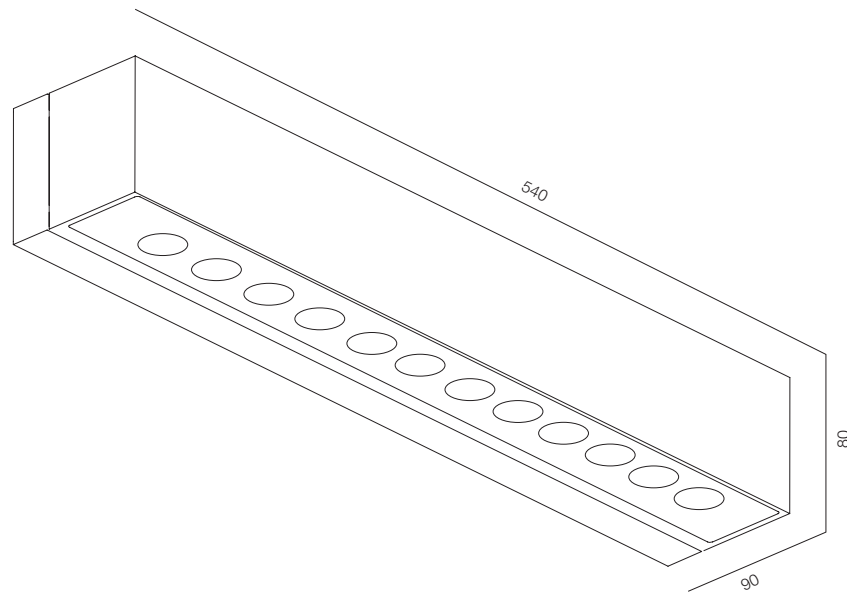

FACADE LINE FIX SPOT UNO 540

FCD LINE FIX SPOT UNO

POWER - 4W, 13W / OPTIC - SUPER SPOT / CCT - 2200K / CRI>93 Ra (R9>90) / COMFORT - UGR <19 /
IP65 / 220V (driver included) / CONTROL - NO DIM, DIM DALI / WARRANTY - 2 YEARS

FINISHES: PAINT (grey)