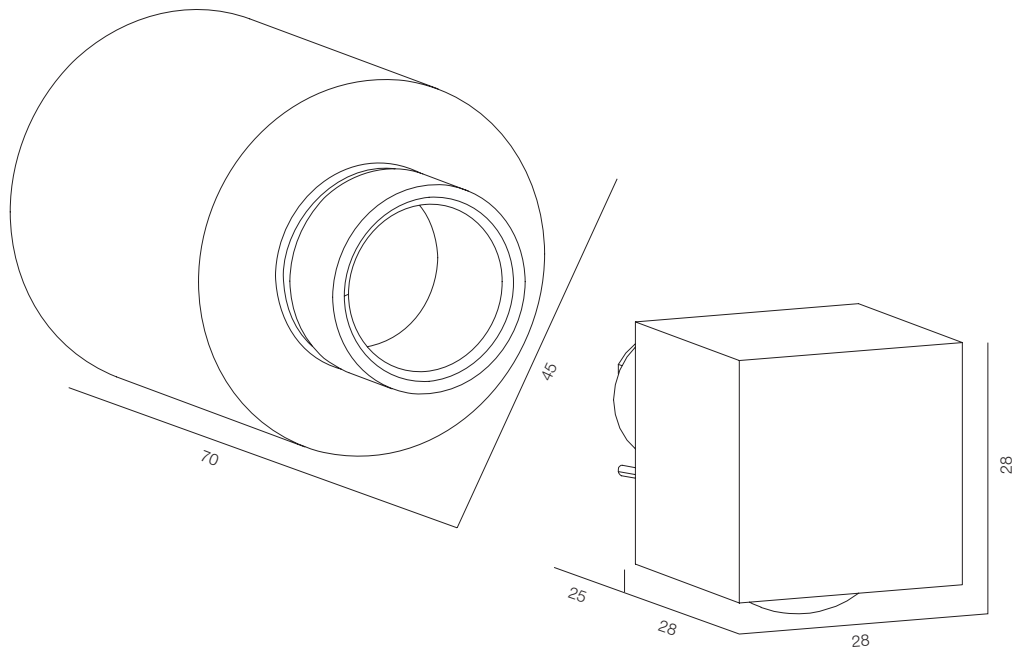

STEP LIGHT NAPOLEON 2W

STEP LIGHT NAPOLEON

POWER - 2W / OPTIC - WIDE / CCT - 2200K / CRI>93 Ra (R9>90) / COMFORT - UGR <19 /
IP65 / 220V (driver included) / CONTROL - NO DIM / WARRANTY - 2 YEARS

FINISHES: PAINT (grey)