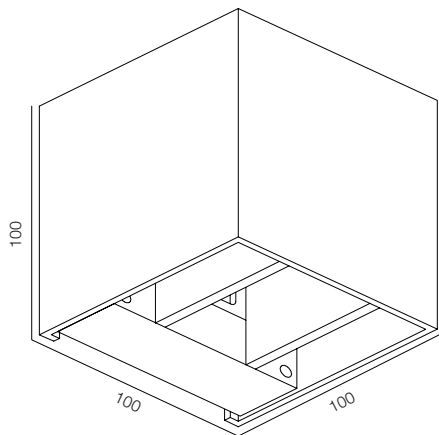

FACADE KRAFT 1010