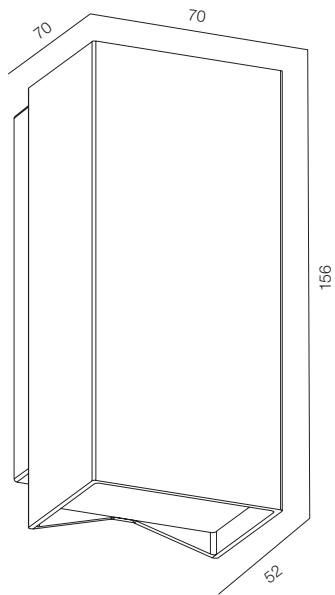

FACADE LHUB ONE 2-5W