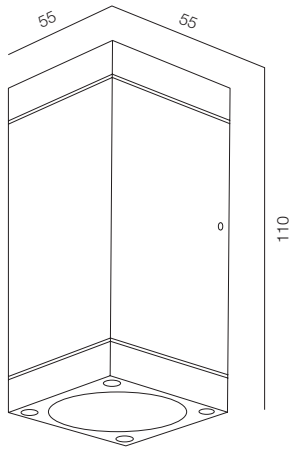

FACADE PRISMA TWO 1100