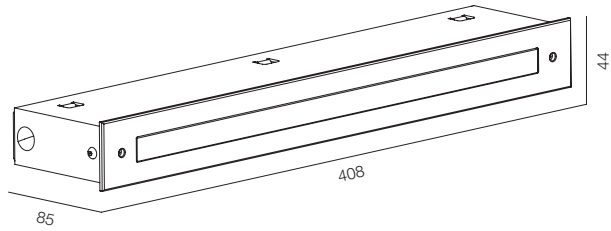

STEP LIGHT MARKER 4W