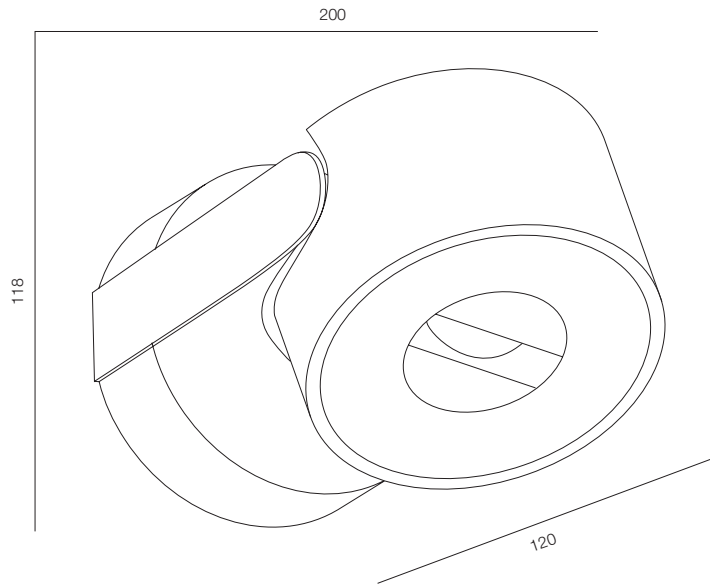

FACADE OKKO LOOCH 120

FACADE OKKO LOOCH

POWER - 8W / FLOOD / CCT - 2700K / CRI>93 Ra (R9>90) / COMFORT - UGR <19 /
IP65 / 220V (driver included) / CONTROL - NO DIM / WARRANTY - 2 YEARS

FINISHES: PAINT (grey)