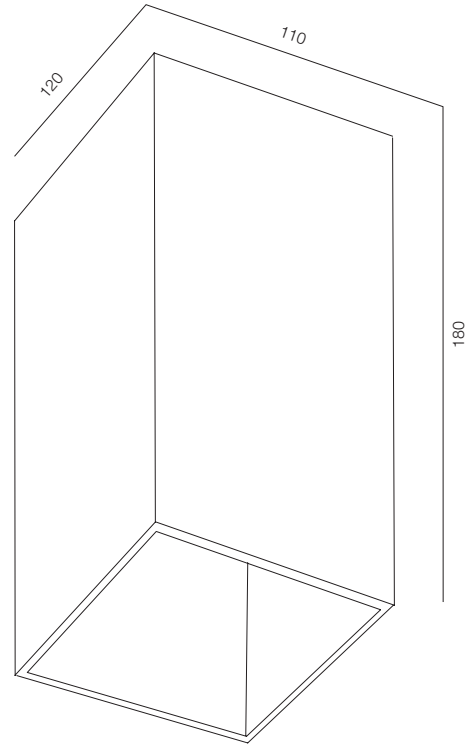

FINISHES: PAINT (white, grey)

FACADE PRISMA ONE 80

COVER PRISMA ONE S1275

COVER PRISMA ONE S1811

FACADE PRISMA ONE

POWER - 4W / OPTIC - WIDE / CCT - 2200K / CRI>93 Ra (R9>90) / COMFORT - UGR <19 /
IP65 / 220V (driver included) / CONTROL - NO DIM / WARRANTY - 2 YEARS