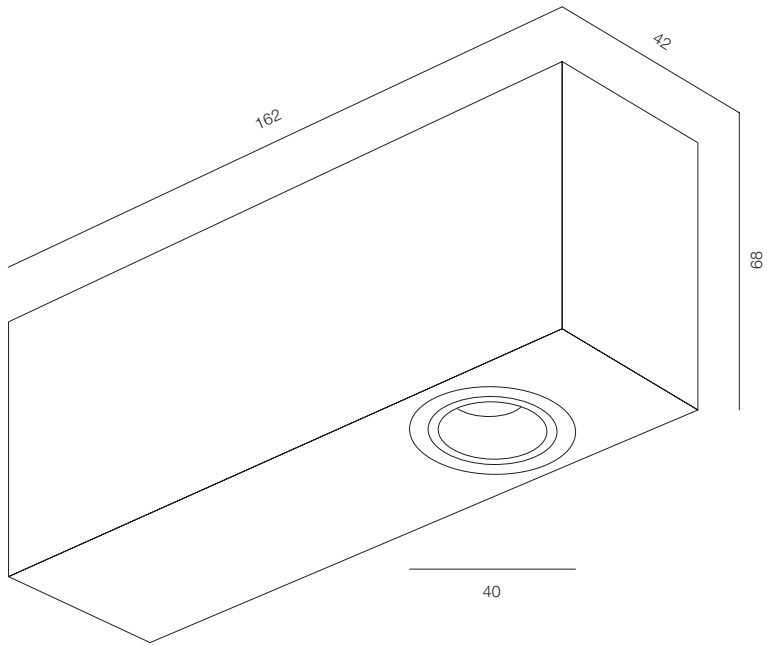

FACADE LOFT 2W

FACADE LOFT

POWER - 2W / OPTIC - MEDIUM / CCT - 2200K / CRI>93 Ra (R9>90) / COMFORT - UGR <19 / IP65 / 220V (driver included) / CONTROL - DIM DALI / WARRANTY - 2 YEARS

FINISHES: PAINT (grey)