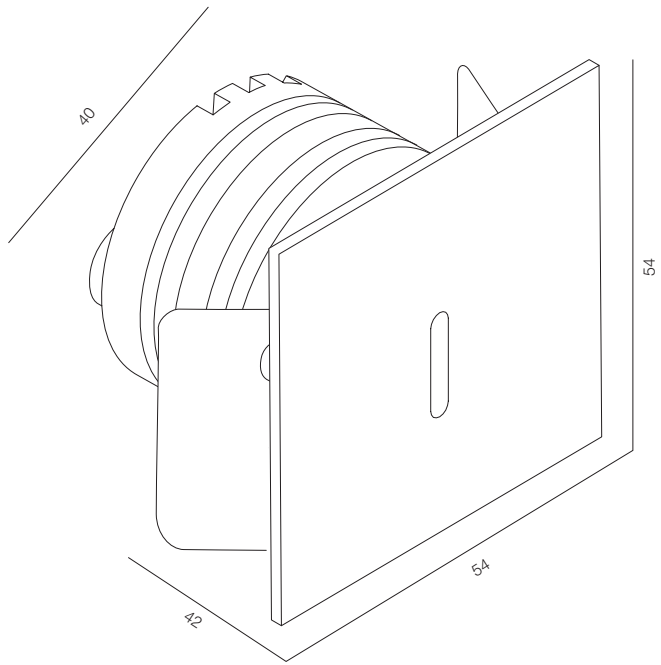

STEP LIGHT SLOT S 3W