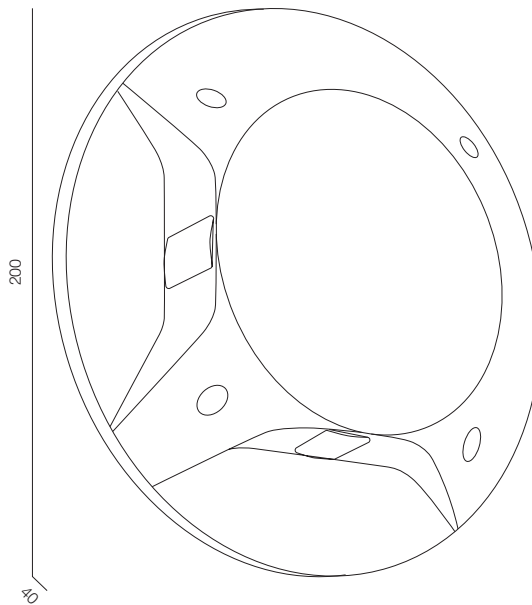

FACADE PLATE 360 9W