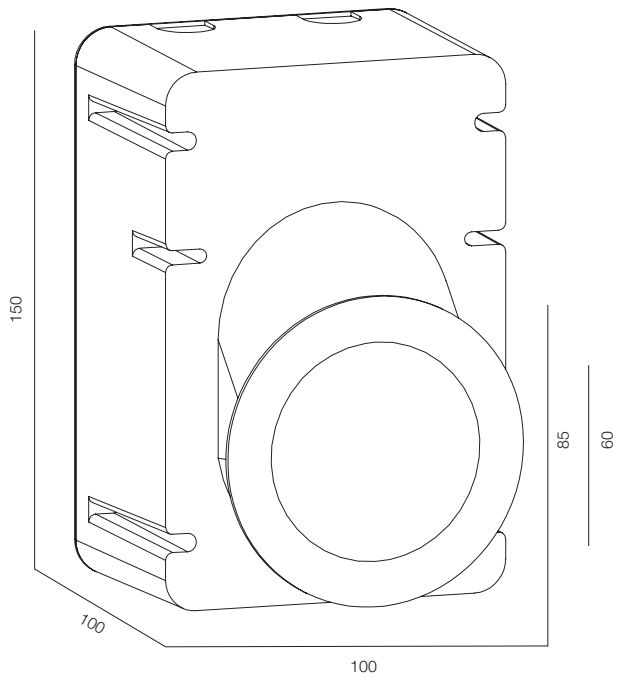

STEP LIGHT O 2W

STEP LIGHT O

POWER - 2W / OPTIC - MEDIUM / CCT - 2700K / CRI>93 Ra (R9>90) / COMFORT - UGR <19 /
IP65 / 220V (driver included) / CONTROL - NO DIM / WARRANTY - 2 YEARS

FINISHES: PAINT (grey)