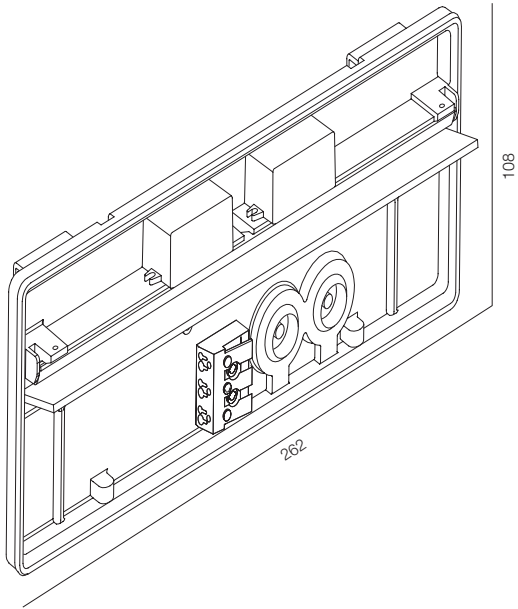

STEP LIGHT BRICK 262