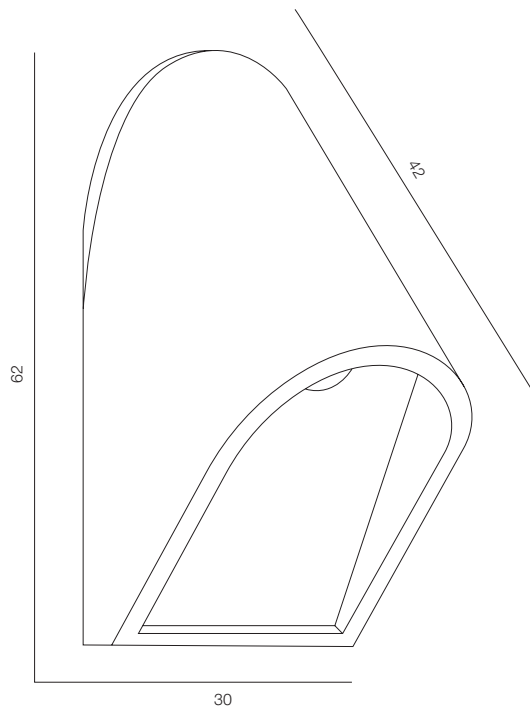

STEP LIGHT MIRO

STEP LIGHT MIRO

POWER - 3W / OPTIC - MEDIUM / CCT - 2200K, 2700K / CRI>93 Ra (R9>90) / COMFORT - UGR <19 /
IP65 / 220V (driver included) / CONTROL - NO DIM / WARRANTY - 2 YEARS

FINISHES: PAINT (white, grey, black)