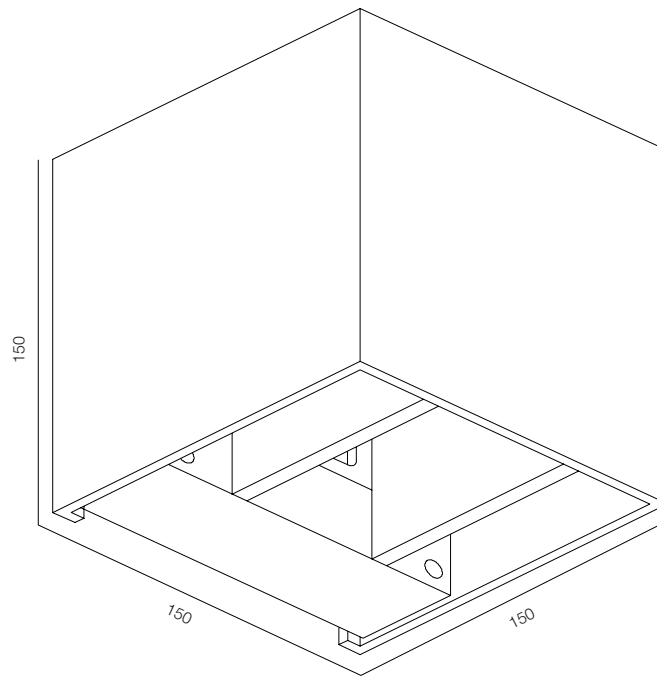

FACADE KRAFT 1515

FACADE KRAFT

POWER - 6W, 12W / OPTIC - ASYMMETRIC / CCT - 2200K / CRI>93 Ra (R9>90) / COMFORT - UGR <19 /
IP54 / 220V (driver included) / CONTROL - NO DIM / WARRANTY - 2 YEARS

FINISHES: PAINT (white, grey)