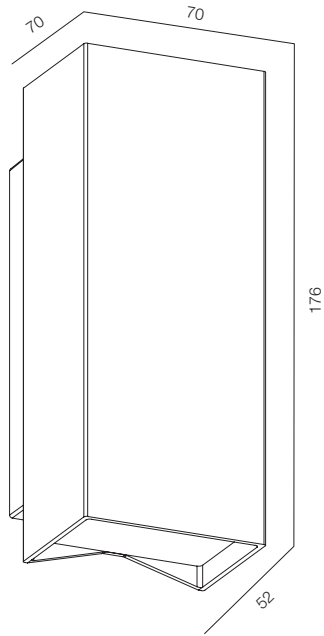

FACADE LHUB TWO 4-10W