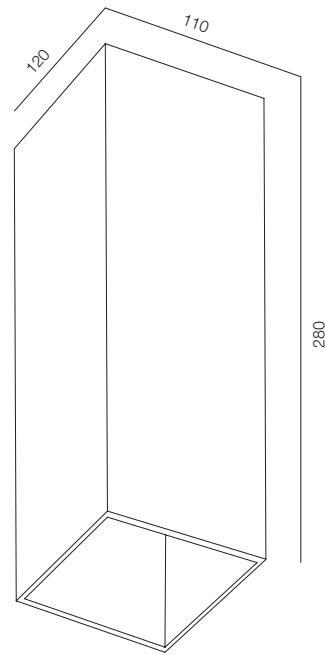

FINISHES: PAINT (white, grey)

FACADE PRISMA TWO 1100

COVER PRISMA TWO S1875

COVER PRISMA TWO S2811

COVER PRISMA TWO S2862

FACADE PRISMA TWO

POWER - 6W / OPTIC - WIDE / CCT - 2200K / CRI>93 Ra (R9>90) / COMFORT - UGR <19 /
 IP65 / 220V (driver included) / CONTROL - NO DIM / WARRANTY - 2 YEARS