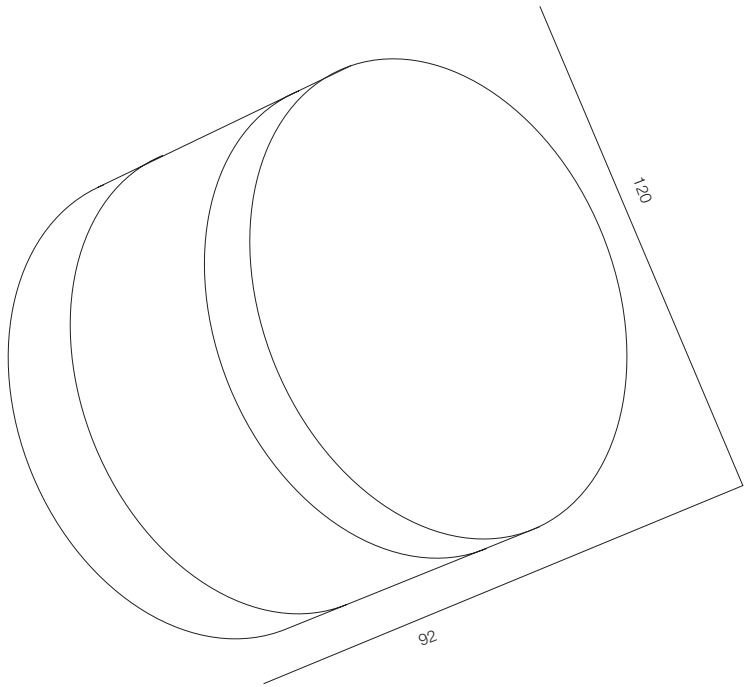

FACADE SHADOW 120

FACADE SHADOW

POWER - 8W / FLOOD / CCT - 2700K / CRI>93 Ra (R9>90) / COMFORT - UGR <19 /
IP54 / 220V (driver included) / CONTROL - NO DIM / WARRANTY - 2 YEARS

FINISHES: PAINT (grey)