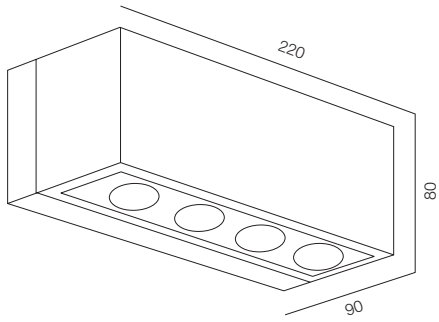

FACADE LINE FIX SPOT DUO 220