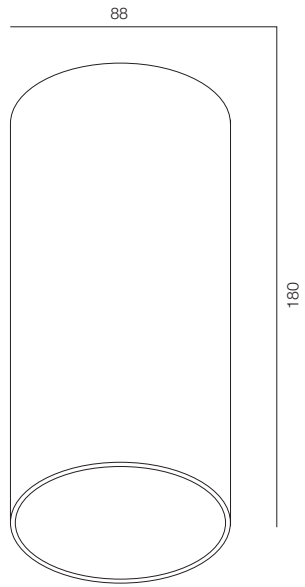

COVER PRISMA TWO R1888