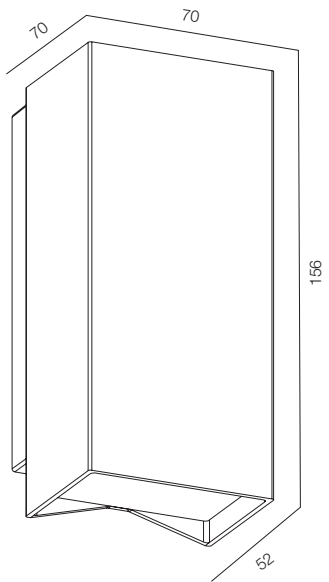

FACADE LHUB ONE 2-5W