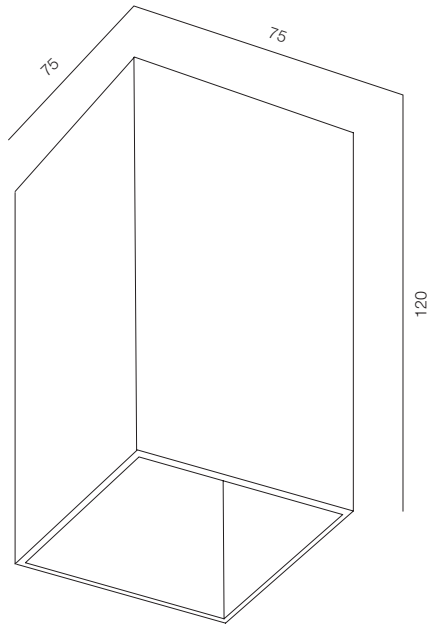

FINISHES: PAINT (white, grey)

FACADE PRISMA ONE 80

COVER PRISMA ONE S1275

COVER PRISMA ONE S1811

FACADE PRISMA ONE

POWER - 4W / OPTIC - WIDE / CCT - 2200K / CRI>93 Ra (R9>90) / COMFORT - UGR <19 /
IP65 / 220V (driver included) / CONTROL - NO DIM / WARRANTY - 2 YEARS