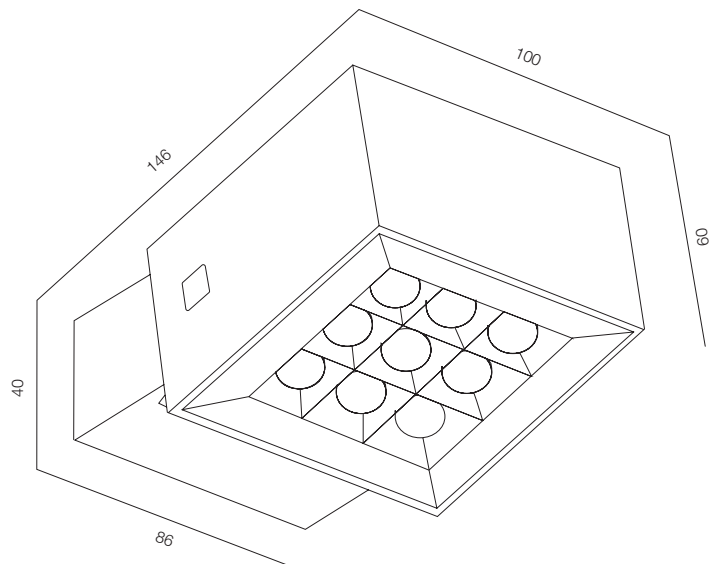

FACADE MOPS 14W

FACADE MOPS

POWER - 14W / OPTIC - MEDIUM / CCT - 2200K / CRI>93 Ra (R9>90) / COMFORT - UGR <19 /
IP65 / 220V (driver included) / CONTROL - DIM 220 / WARRANTY - 2 YEARS

FINISHES: PAINT (grey)