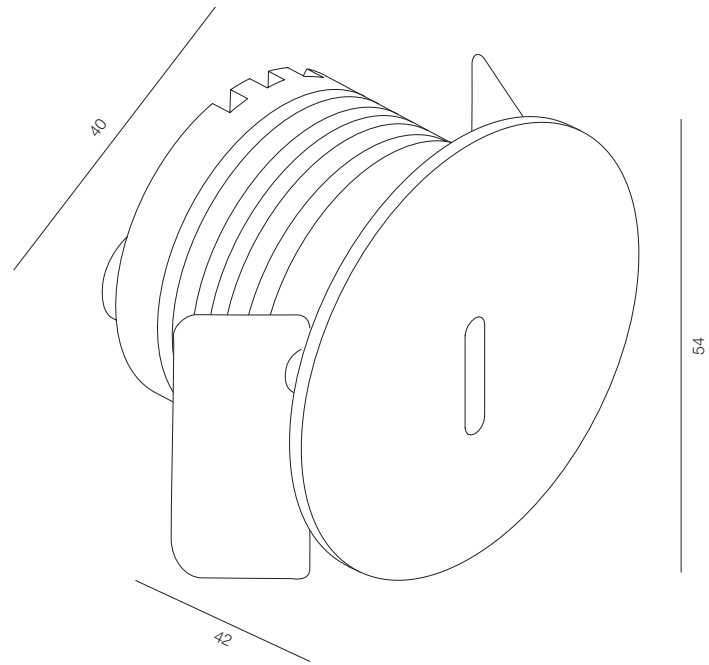

STEP LIGHT SLOT R 3W

STEP LIGHT SLOT

POWER - 3W / OPTIC - SPOT / CCT - 2700K / CRI>93 Ra (R9>90) / COMFORT - UGR <19 /
IP65 / 220V (driver included) / CONTROL - NO DIM / WARRANTY - 2 YEARS

FINISHES: PAINT (white)