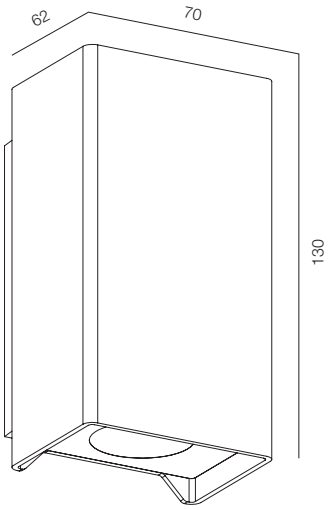

FACADE LHUB TWO 4-8W