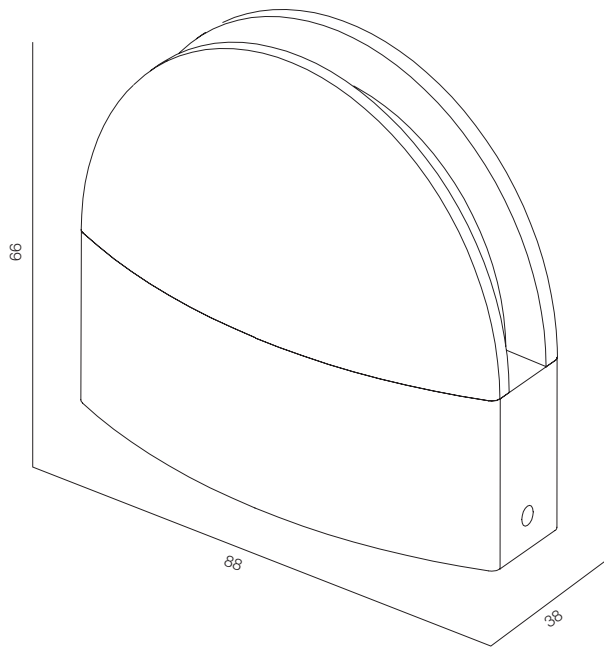

FACADE LOOCH SLIM SQR 6W

FACADE LOOCH SLIM RND

POWER - 6W / OPTIC - LOOCH / CCT - 2700K / CRI>93 Ra (R9>90) / COMFORT - UGR <19 /
IP65 / 220V (driver included) / CONTROL - NO DIM / WARRANTY - 2 YEARS

FINISHES: PAINT (grey) / 100% BRASS (gold)