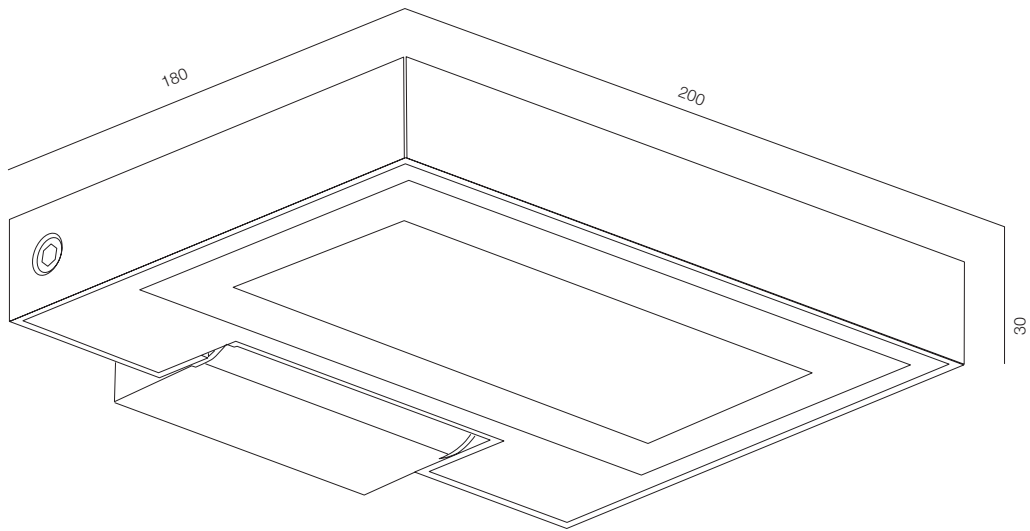

FACADE FL200

FACADE FL200

POWER - 15W / OPTIC - WIDE / CCT - 2700K / CRI>93 Ra (R9>90) / COMFORT - UGR <19 /
IP65 / 220V (driver included) / CONTROL - NO DIM / WARRANTY - 2 YEARS

FINISHES: PAINT (grey)