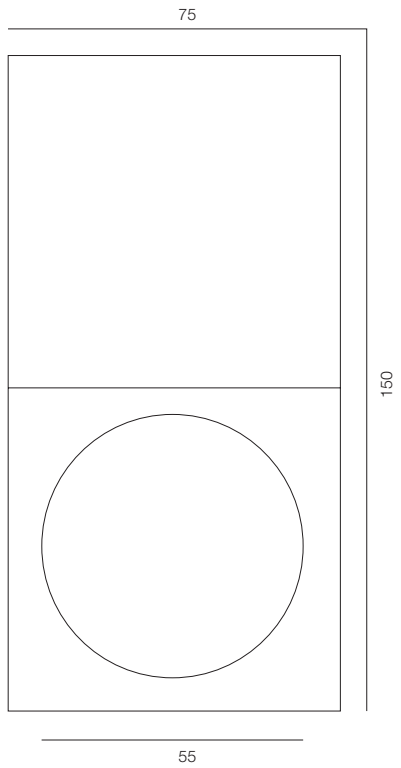

STEP LIGHT PORT 3W

STEP LIGHT PORT

POWER - 3W / OPTIC - MEDIUM / CCT - 2200K / CRI>93 Ra (R9>90) / COMFORT - UGR <19 / IP65 / 220V (driver included) / CONTROL - NO DIM / WARRANTY - 2 YEARS

FINISHES: PAINT (grey)