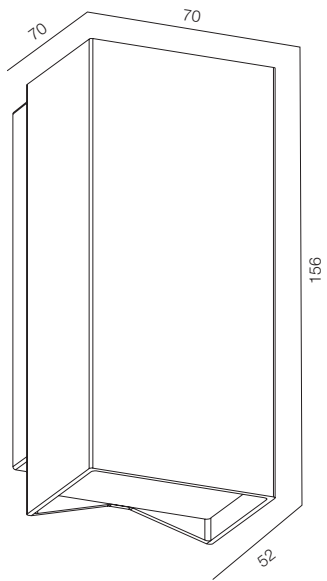

ELLE DECORATION, МОСКВА
2020

ОГЛАВЛЕНИЕ

FACADE LHUB ONE	7	FACADE DRUM 80	49	FACADE LOOCH SLIM SQR	89
FACADE LHUB ONE SQR	9	FACADE DRUM 140	51	FACADE LOOCH SLIM RND	91
FACADE LHUB ONE RND	11			FACADE UGOL-O	93
FACADE LHUB TWO	13	FACADE GUNN 10W	53		
FACADE LHUB TWO SQR	15	FACADE GUNN 18W	55	FACADE LINE FIX SOFT UNO	95
FACADE LHUB TWO RND	17			FACADE LINE FIX SOFT DUO	97
FACADE LHUB TURN	19	FACADE FLASK	57	FACADE LINE FIX SPOT UNO	99
		FACADE MOPS	59	FACADE LINE FIX SPOT DUO	101
FACADE PRISMA ONE	21				
FACADE PRISMA TWO	23	FACADE OKKO	61	STEP LIGHT SLOT	103
FACADE PRISMA TWO R	25	FACADE OKKO SUPER SPOT	63	STEP LIGHT SLICE	105
		FACADE OKKO SUPER SPOT RGBW	65	STEP LIGHT O	107
FACADE DRUM SQR	27	FACADE OKKO LOOCH	67	STEP LIGHT SHIM	109
FACADE KRAFT	29			STEP LIGHT PORT	111
FACADE BLOCK	31	FACADE SPEECH SOFT	69	STEP LIGHT TARS	113
FACADE LOFT	33	FACADE SPEECH ALABASTER	71	STEP LIGHT SLIT	115
				STEP LIGHT MARKER	117
FACADE TRIK	35	FACADE ECLIPSE	73	STEP LIGHT BRICK R	119
FACADE SLAB ONE	37	FACADE TETRAGON	75	STEP LIGHT BRICK C	121
FACADE SLAB TWO	39	FACADE SHADOW	77	STEP LIGHT NAPOLEON	123
		FACADE MARIO	79	STEP LIGHT MIRO	125
FACADE TIP	41	FACADE MARIO ALABASTRO	81	STEP LIGHT LOL	127
FACADE SIDEWALL	43	FACADE PLUTO	83	STEP LIGHT SIDEWALK	129
		FACADE ROCK	85	STEP LIGHT MATUS	131
FACADE FL200	45			STEP LIGHT CANYON	133
FACADE BARREL	47	FACADE PLATE	87		