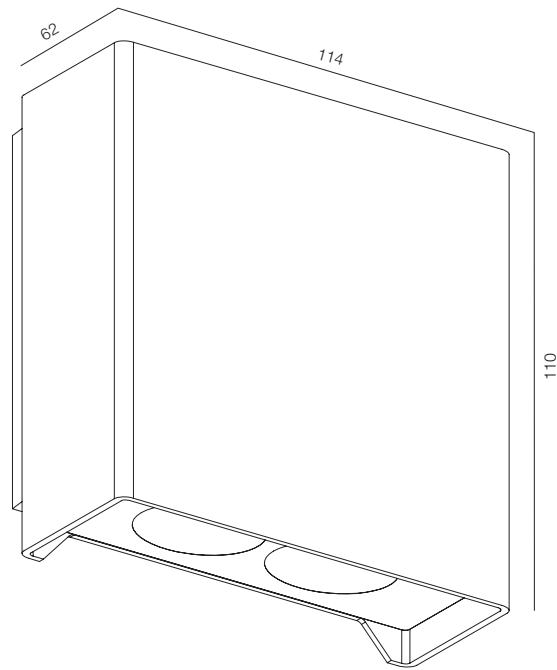

FACADE LHUB DUO 4W

FACADE LHUB ONE

POWER - 2W, 4W, 5W / OPTIC - SUPER SPOT, MEDIUM / CCT - 2200K / CRI > 93 Ra (R9 > 90) / COMFORT - UGR < 19 / IP65 / 220V (driver included) / CONTROL - DIM 220, DIM DALI / WARRANTY - 2 YEARS

FINISHES: PAINT (white, grey)