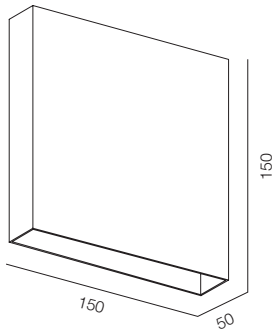

FACADE SLAB TWO 1515