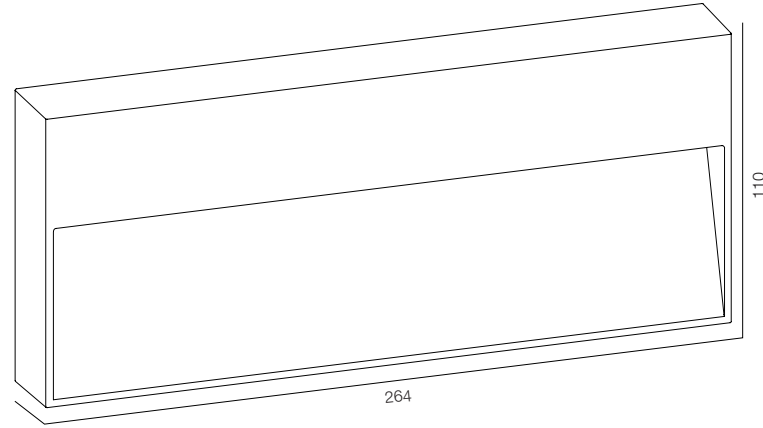

COVER C STEP LIGHT BRICK 270

STEP LIGHT BRICK C

POWER - 18W / FLOOD / CCT - 2700K / CRI>93 Ra (R9>90) / COMFORT - UGR <19 /
IP65 / 220V (driver included) / CONTROL - NO DIM / WARRANTY - 2 YEARS

FINISHES: PAINT (grey)