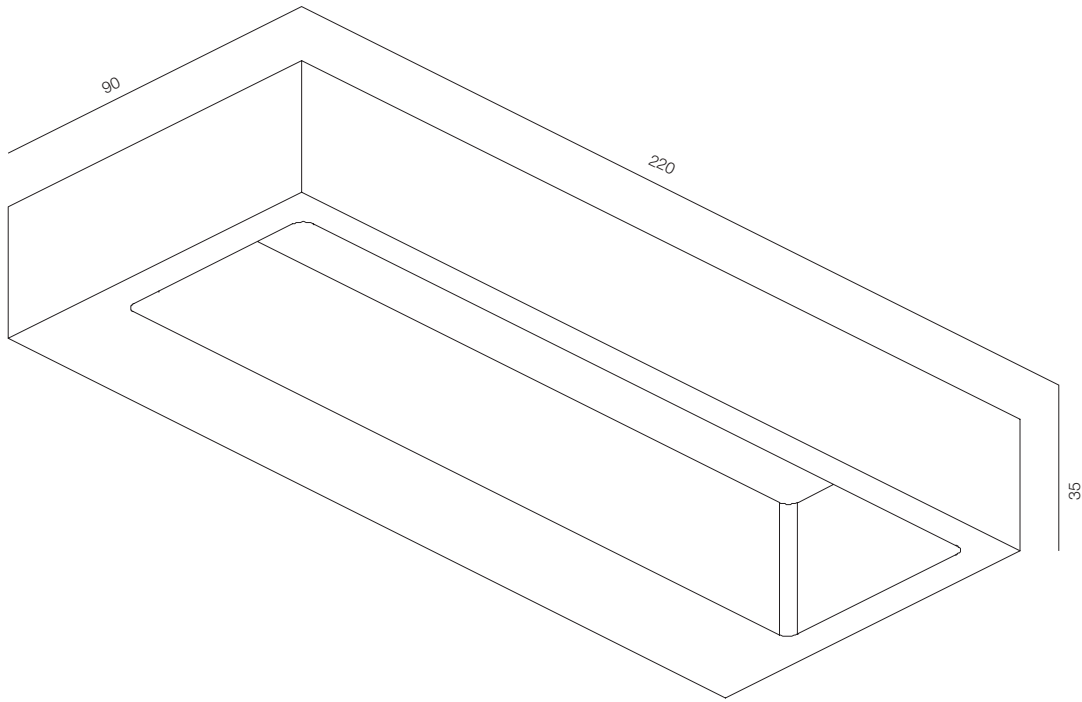

FINISHES: PAINT (white, grey)

FACADE TIP 200

FACADE TIP

POWER - 6W / FLOOD / CCT - 2200K / CRI>93 Ra (R9>90) / COMFORT - UGR <19 /
IP65 / 220V (driver included) / CONTROL - NO DIM / WARRANTY - 2 YEARS

FINISHES: PAINT (grey)