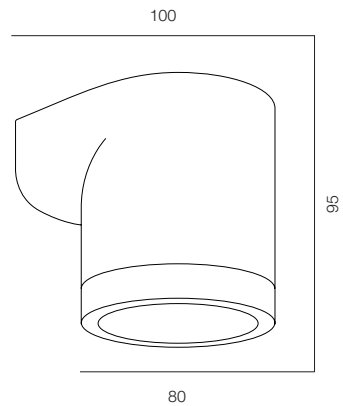

FACADE BARREL 80

FACADE BARREL 100

FACADE BARREL 120

FACADE BARREL

POWER - 6W, 10W, 12W, 18W / OPTIC - SPOT / CCT - 2200K / CRI>93 Ra (R9>90) / COMFORT - UGR <19 / IP65 / 220V (driver included) / CONTROL - DIM 220, DIM DALI / WARRANTY - 2 YEARS