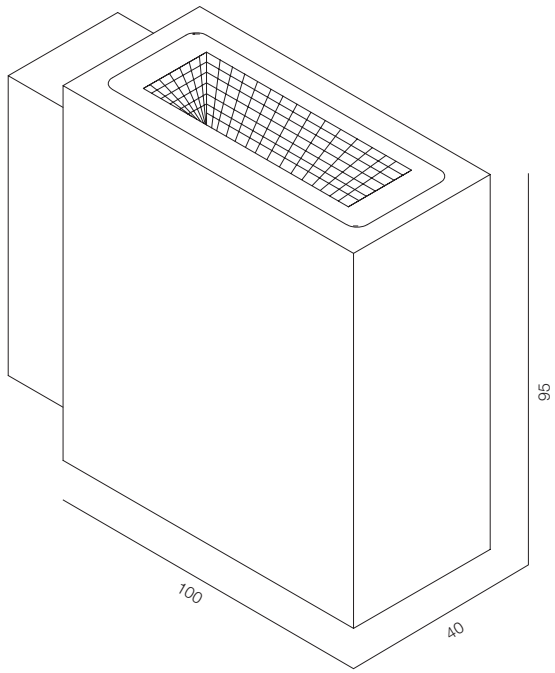

FACADE BLOCK 7W

FACADE BLOCK

POWER - 7W / OPTIC - MEDIUM / CCT - 2700K / CRI>93 Ra (R9>90) / COMFORT - UGR <19 /
IP65 / 220V (driver included) / CONTROL - NO DIM / WARRANTY - 2 YEARS

FINISHES: PAINT (white, grey)