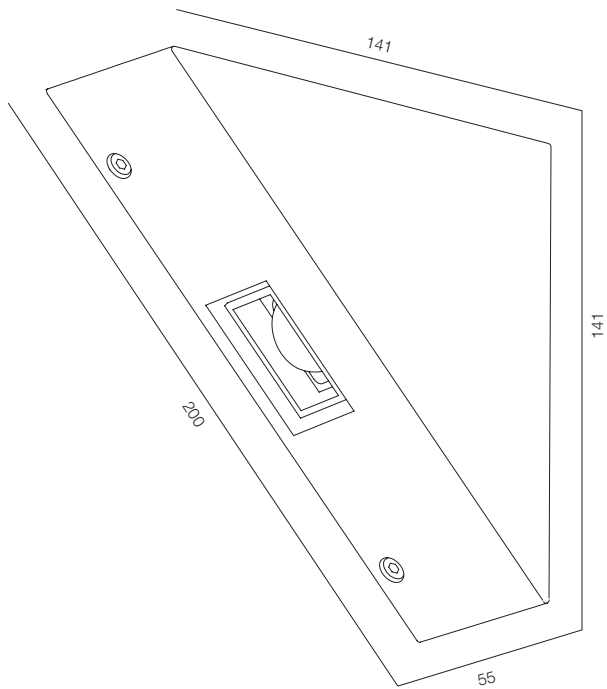

FACADE UGOL-O 8W

FACADE UGOL-O

POWER - 14W / OPTIC - WIDE / CCT - 2700K / CRI>93 Ra (R9>90) / COMFORT - UGR <19 /
IP65 / 220V (driver included) / CONTROL - DIM 220 / WARRANTY - 2 YEARS

FINISHES: PAINT (white, grey)