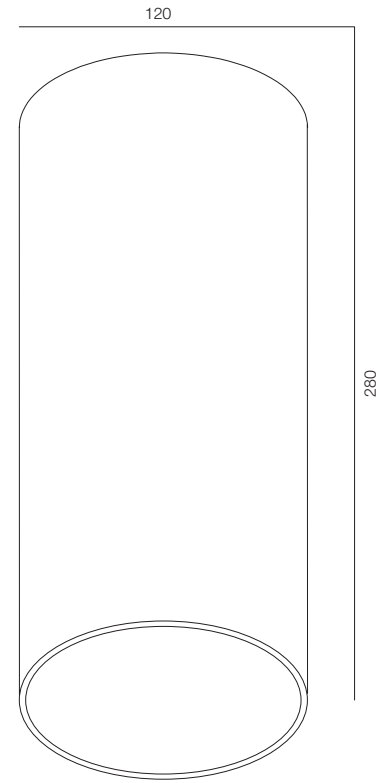

FINISHES: PAINT (white, grey)

FACADE PRISMA TWO 1100

COVER PRISMA TWO R1888

COVER PRISMA TWO R2888

COVER PRISMA TWO R2812

FACADE PRISMA TWO R

POWER - 6W / OPTIC - WIDE / CCT - 2200K / CRI>93 Ra (R9>90) / COMFORT - UGR <19 /
 IP65 / 220V (driver included) / CONTROL - NO DIM / WARRANTY - 2 YEARS