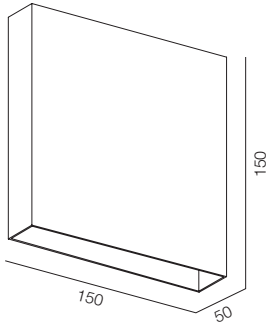

FACADE SLAB ONE 1515