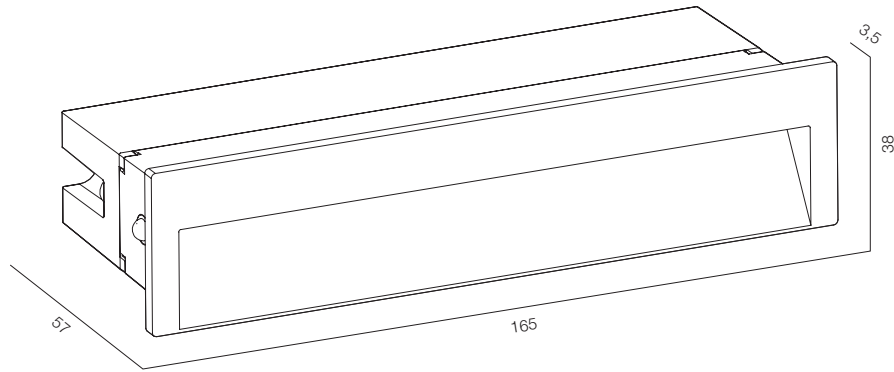

FINISHES: PAINT (grey)

STEP LIGHT SLIT 3W

STEP LIGHT SLIT 6W

STEP LIGHT SLIT

POWER - 3W, 6W / FLOOD / CCT - 2200K / CRI>93 Ra (R9>90) / COMFORT - UGR <19 /
 IP65 / 220V (driver included) / CONTROL - NO DIM / WARRANTY - 2 YEARS