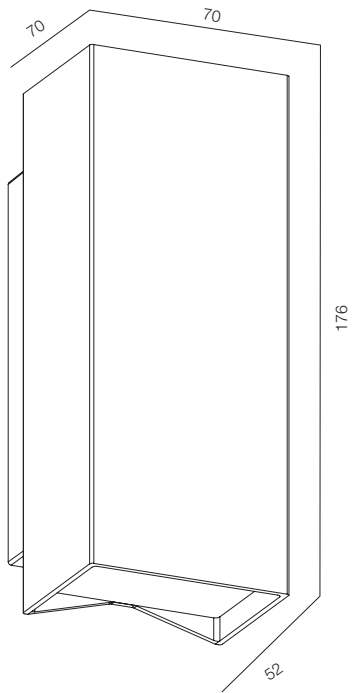

FINISHES: PAINT (white, grey)

FACADE LHUB TWO 4-10W

COVER LHUB TWO S2810

FACADE LHUB TWO SQR

POWER - 4W, 10W / OPTIC - SUPER SPOT, MEDIUM / CCT - 2200K / CRI>93 Ra (R9>90) / COMFORT - UGR <19 / IP65 / 220V (driver included) / CONTROL - DIM DALI / WARRANTY - 2 YEARS