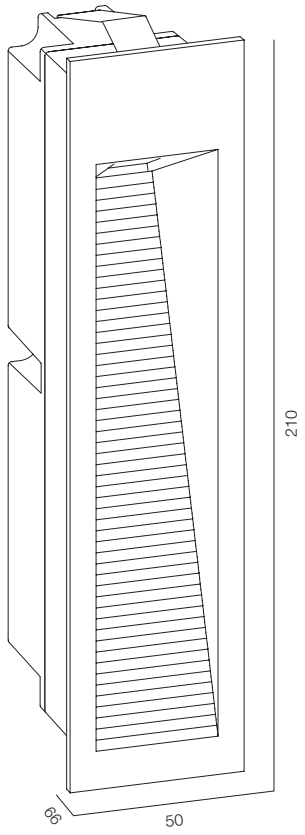

STEP LIGHT TARS 4W

STEP LIGHT TARS

POWER - 4W / OPTIC - MEDIUM / CCT - 2700K / CRI>93 Ra (R9>90) / COMFORT - UGR <19 / IP65 / 220V (driver included) / CONTROL - NO DIM / WARRANTY - 2 YEARS

FINISHES: PAINT (grey)