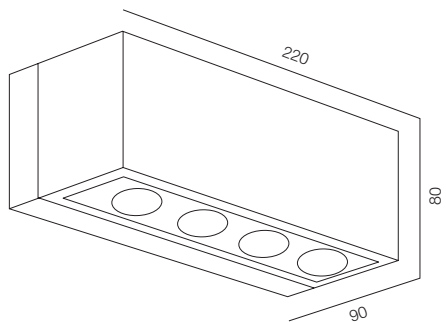

FACADE LINE FIX SPOT UNO 220