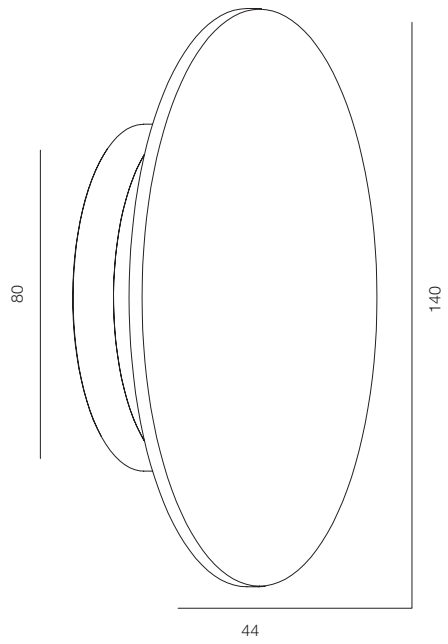

FACADE ECLIPSE 140