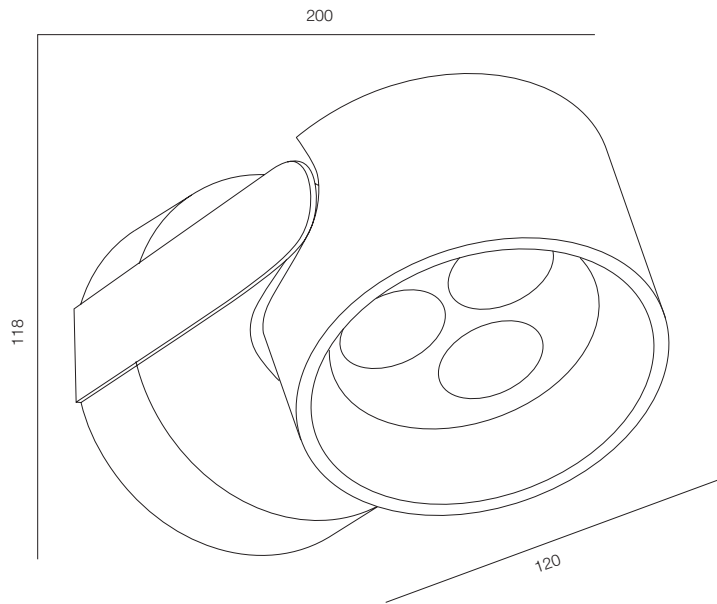

FACADE OKKO SUPER SPOT RGBW 120

FACADE OKKO SUPER SPOT RGBW

POWER - 13W / OPTIC - SUPER SPOT / CCT - RGBW / CRI>93 Ra (R9>90) / COMFORT - UGR <19 /
IP65 / 48V (driver included) / CONTROL - DIM DALI / WARRANTY - 2 YEARS

FINISHES: PAINT (grey)