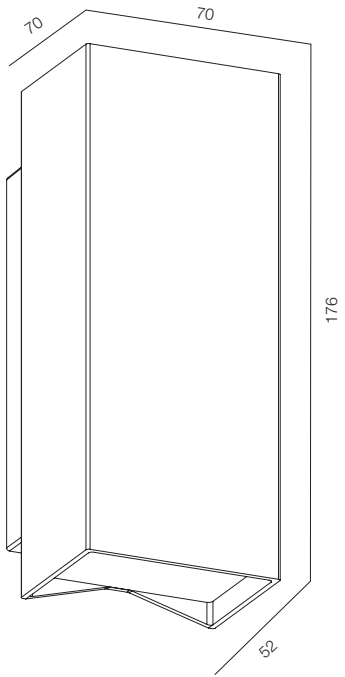

FACADE LHUB TWO 4-10W