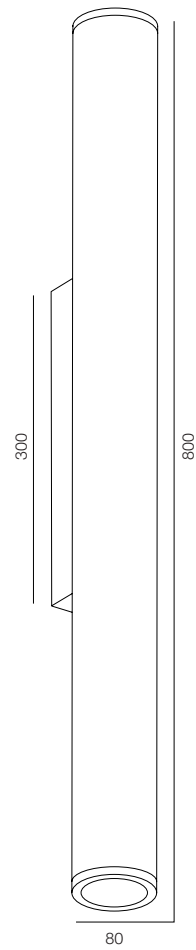

FACADE DRUM 800

FACADE DRUM 80

POWER - 9W, 18W, 36W / OPTIC - SPOT / CCT - 2200K, 2700K / CRI>93 Ra (R9>90) / COMFORT - UGR <19 / IP65 / 220V (driver included) / CONTROL - DIM DALI / WARRANTY - 2 YEARS

FINISHES: PAINT (grey)