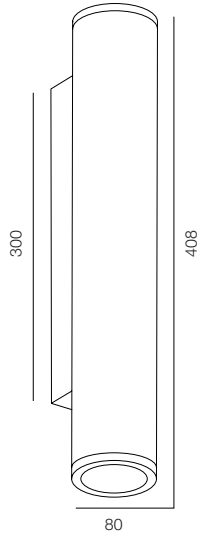

FACADE DRUM 400