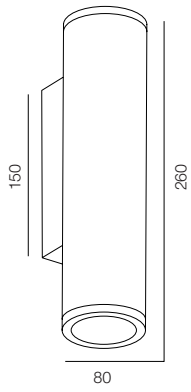

FACADE DRUM 260