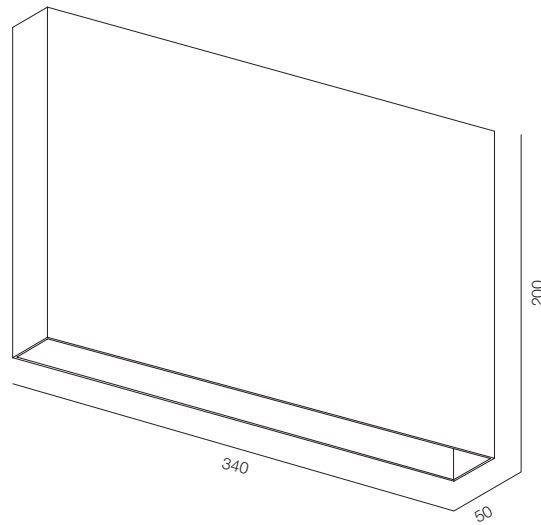

FINISHES: PAINT (white, grey)

FACADE SLAB TWO 1515

FACADE SLAB TWO 2020

FACADE SLAB TWO 2525

FACADE SLAB TWO 2034

FACADE SLAB TWO

POWER - 8W / FLOOD / CCT - 2200K / CRI>93 Ra (R9>90) / COMFORT - UGR <19 /
IP65 / 220V (driver included) / CONTROL - DIM DALI / WARRANTY - 2 YEARS