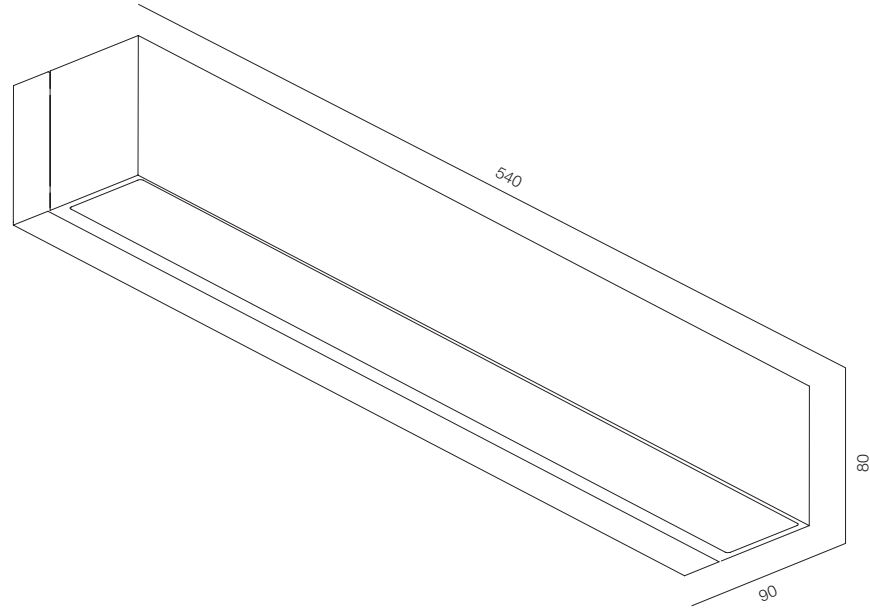

FACADE LINE FIX SOFT DUO 540

FACADE LINE FIX SOFT DUO

POWER - 9W, 25W / OPTIC - SUPER SPOT, FLOOD / CCT - 2200K / CRI>93 Ra (R9>90) / COMFORT - UGR <19 / IP65 / 220V (driver included) / CONTROL - NO DIM, DIM DALI / WARRANTY - 2 YEARS

FINISHES: PAINT (grey)