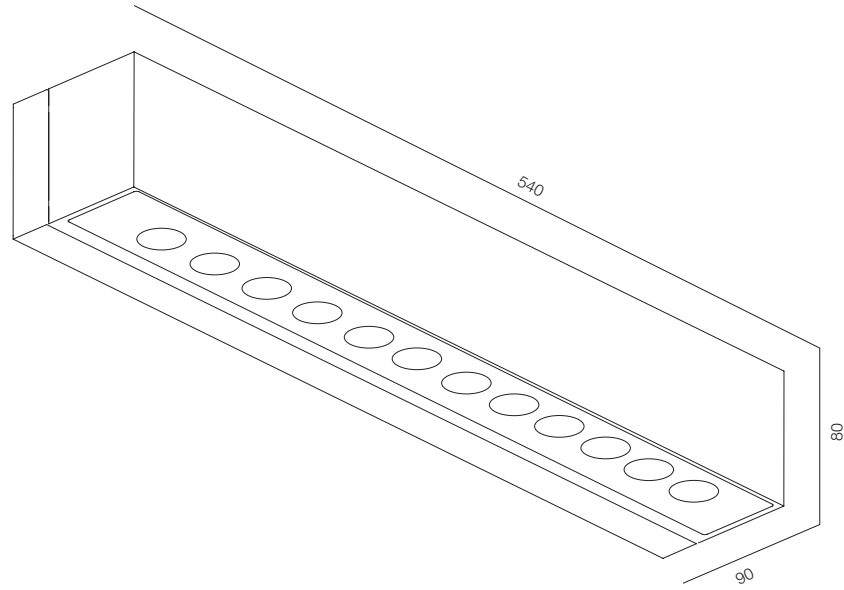

FACADE LINE FIX SPOT DUO 540

FCD LINE FIX SPOT DUO

POWER - 9W, 25W / OPTIC - SUPER SPOT / CCT - 2200K / CRI>93 Ra (R9>90) / COMFORT - UGR <19 /
IP65 / 220V (driver included) / CONTROL - NO DIM, DIM DALI / WARRANTY - 2 YEARS

FINISHES: PAINT (white, grey)