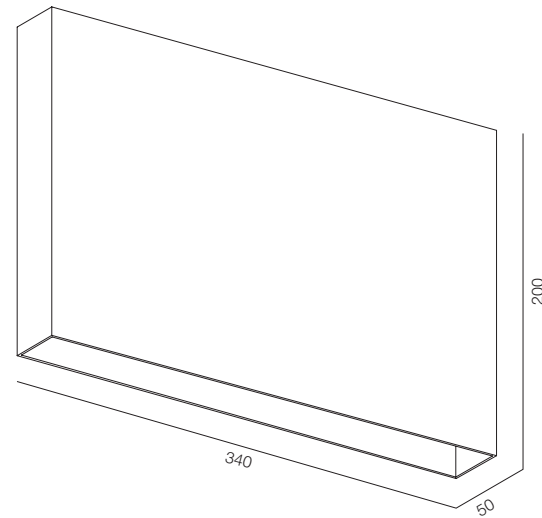

FINISHES: PAINT (grey)

FACADE SLAB ONE 1515

FACADE SLAB ONE 2020

FACADE SLAB ONE 2525

FACADE SLAB ONE 2034

FACADE SLAB ONE

POWER - 4W / FLOOD / CCT - 2200K / CRI>93 Ra (R9>90) / COMFORT - UGR <19 /
IP65 / 220V (driver included) / CONTROL - DIM DALI / WARRANTY - 2 YEARS