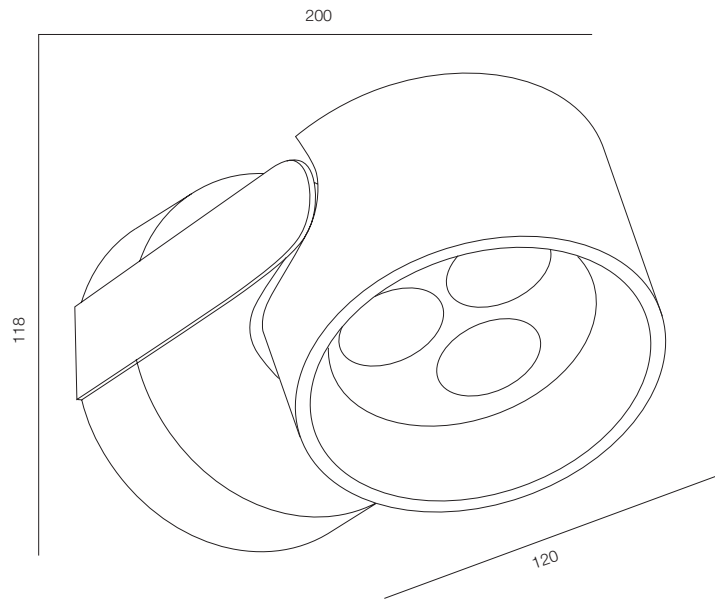

FACADE OKKO SUPER SPOT 6W