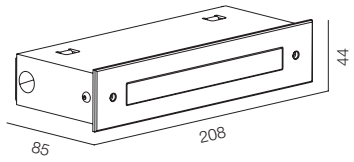

STEP LIGHT MARKER 2W