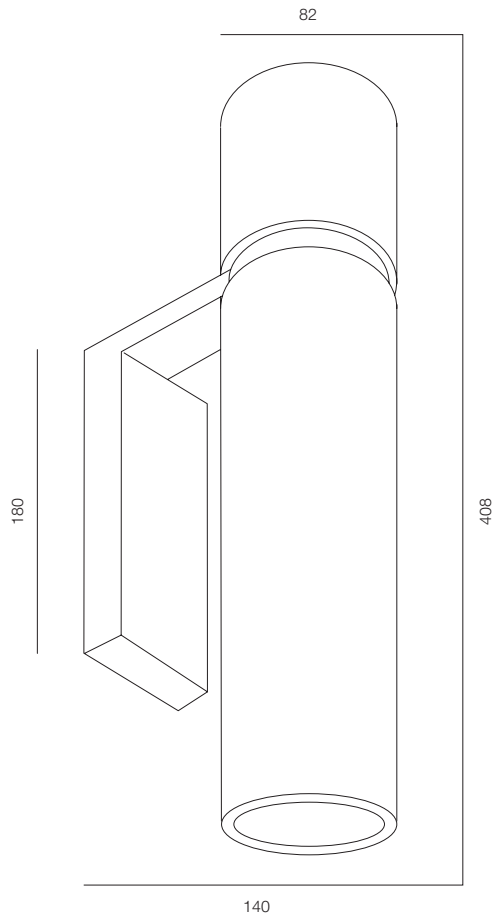

FACADE FLASK 140

FACADE FLASK

POWER - 9W / OPTIC - MEDIUM / CCT - 2200K / CRI>93 Ra (R9>90) / COMFORT - UGR <19 /
IP65 / 220V (driver included) / CONTROL - DIM DALI / WARRANTY - 2 YEARS

FINISHES: PAINT (grey)