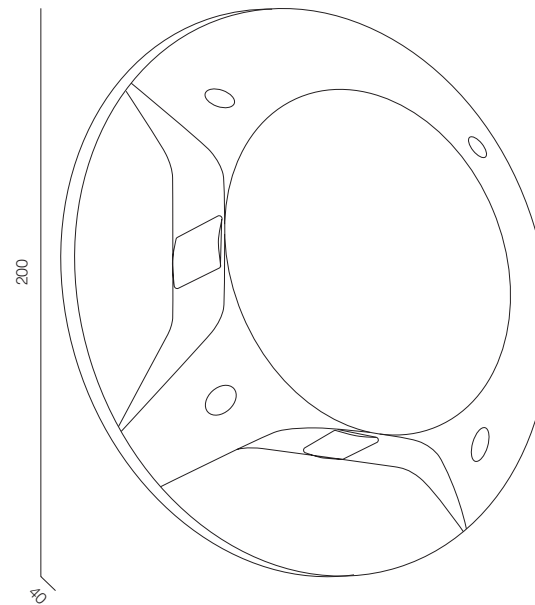

FACADE PLATE SUPER SPOT 12W

FACADE PLATE

POWER - 4W, 9W, 12W / FLOOD, SUPER SPOT / CCT - 2200K, 2700K / CRI>93 Ra (R9>90) / COMFORT - UGR <19 /
IP65 / 220V (driver included) / CONTROL - NO DIM, DIM DALI / WARRANTY - 2 YEARS

FINISHES: PAINT (grey)