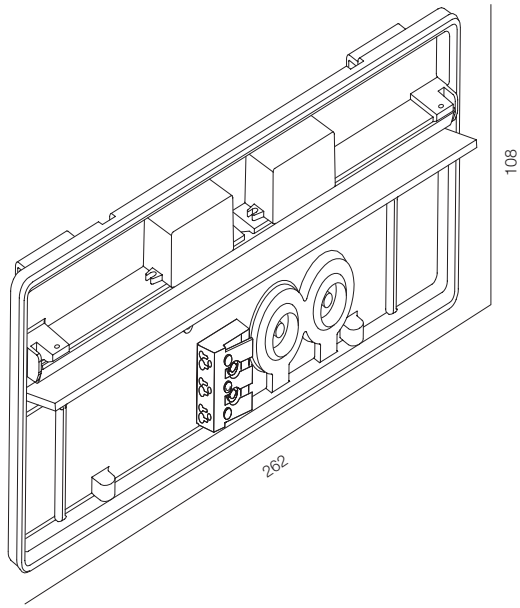

STEP LIGHT BRICK 18W