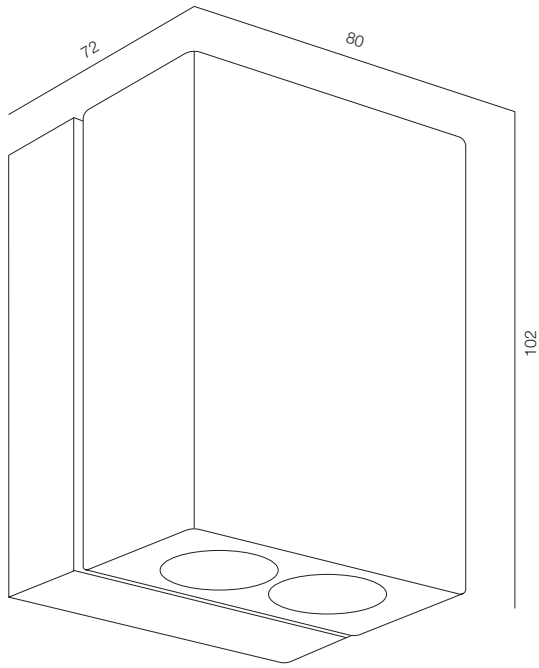

FACADE LHUB TURN 8W

FACADE LHUB TURN

POWER - 4W / OPTIC - WIDE / CCT - 2200K / CRI>93 Ra (R9>90) / COMFORT - UGR <19 /
IP65 / 220V (driver included) / CONTROL - NO DALI / WARRANTY - 2 YEARS

FINISHES: PAINT (white, grey)