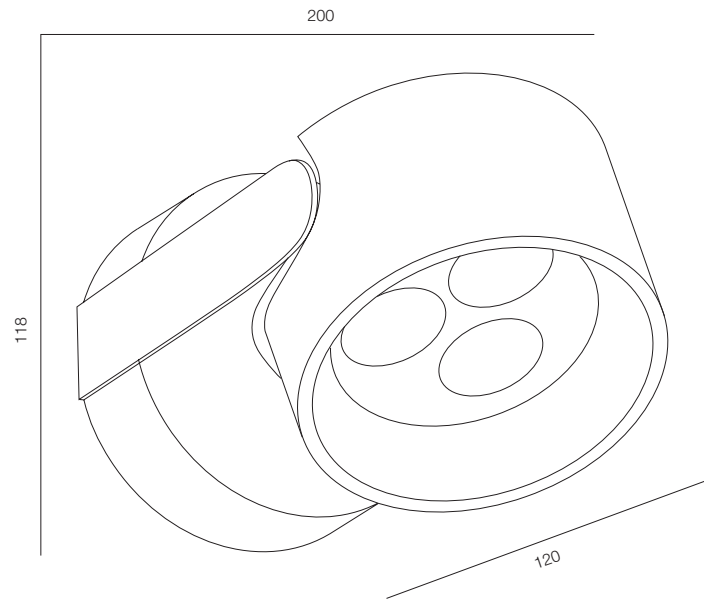

FACADE OKKO SUPER SPOT 18W

FACADE OKKO SUPER SPOT

POWER - 6W, 18W / OPTIC - SUPER SPOT / CCT - 2700K, GREEN / CRI>93 Ra (R9>90) / COMFORT - UGR <19 / IP65 / 220V (driver included) / CONTROL - DIM DALI / WARRANTY - 2 YEARS

FINISHES: PAINT (grey)