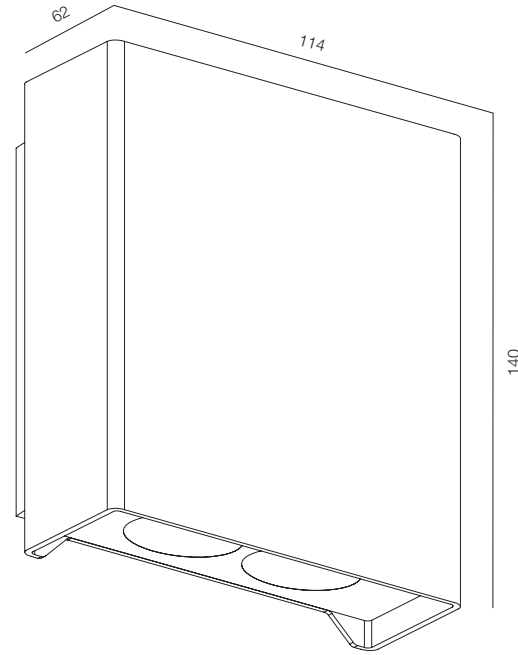

FACADE LHUB TWO 14W

FACADE LHUB TWO

POWER - 4W, 8W, 14W / OPTIC - SUPER SPOT, MEDIUM / CCT - 2200K, 2700K / CRI>93 Ra (R9>90) / COMFORT - UGR <19 /
IP65 / 220V (driver included) / CONTROL - NO DIM, DIM DALI / WARRANTY - 2 YEARS

FINISHES: PAINT (white, grey)