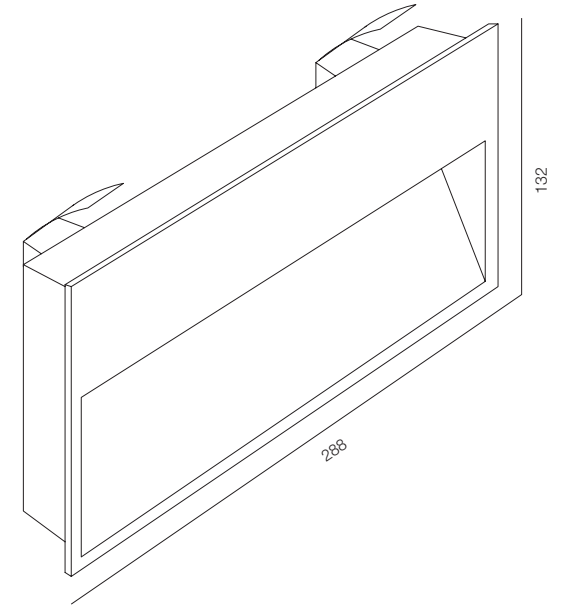

FINISHES: STAINLESS STEEL

STEP LIGHT BRICK 18W

BOX STEP LIGHT BRICK

COVER R STEP LIGHT BRICK 270

STEP LIGHT BRICK R

POWER - 18W / FLOOD / CCT - 2700K / CRI>93 Ra (R9>90) / COMFORT - UGR <19 / IP65 / 220V (driver included) / CONTROL - NO DIM / WARRANTY - 2 YEARS