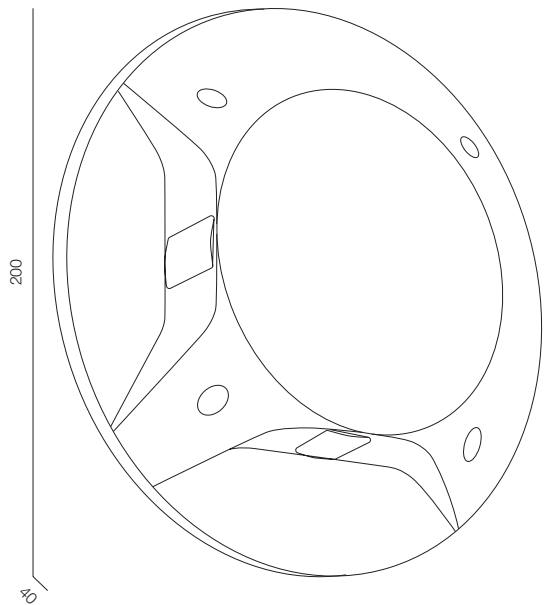

FACADE PLATE 180 4W