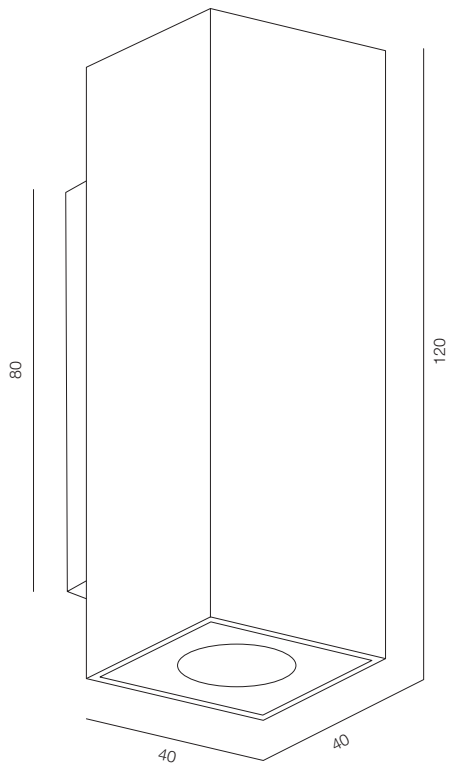

FACADE DRUM SQR 120

FACADE DRUM SQR

POWER - 3W / OPTIC - SPOT / CCT - 2200K / CRI>93 Ra (R9>90) / COMFORT - UGR <19 /
IP65 / 220V (driver included) / CONTROL - NO DIM / WARRANTY - 2 YEARS

FINISHES: PAINT (grey)