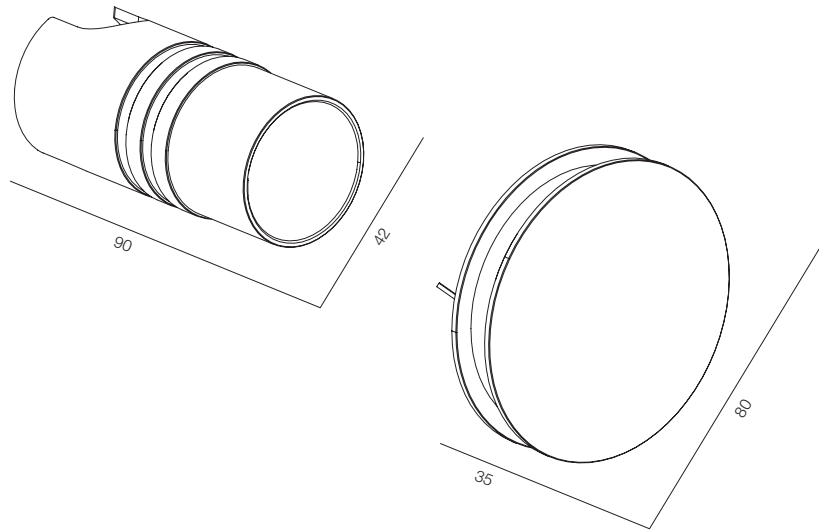

STEP LIGHT SHIM M 2W

STEP LIGHT SHIM

POWER - 1W, 2W / FLOOD / CCT - 2200K / CRI>93 Ra (R9>90) / COMFORT - UGR <19 / IP65 / 220V (driver included) / CONTROL - NO DIM / WARRANTY - 2 YEARS

FINISHES: PAINT (grey)