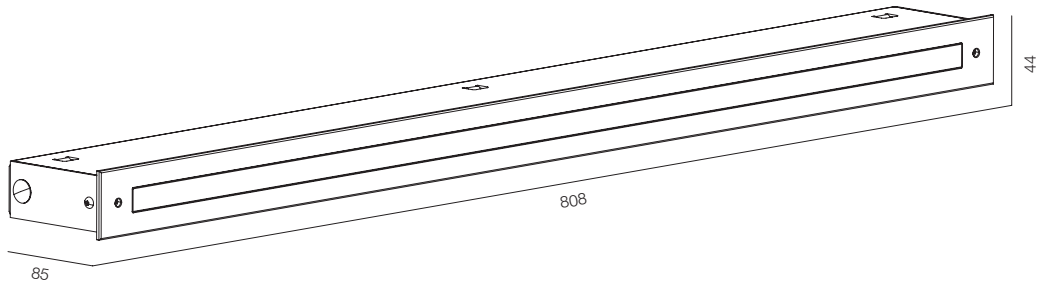

STEP LIGHT MARKER 8W

STEP LIGHT MARKER

POWER - 2W, 4W, 8W / FLOOD / CCT - 2200K / CRI>93 Ra (R9>90) / COMFORT - UGR <19 / IP65 / 220V (driver included) / CONTROL - NO DIM / WARRANTY - 2 YEARS

FINISHES: STAINLESS STEEL