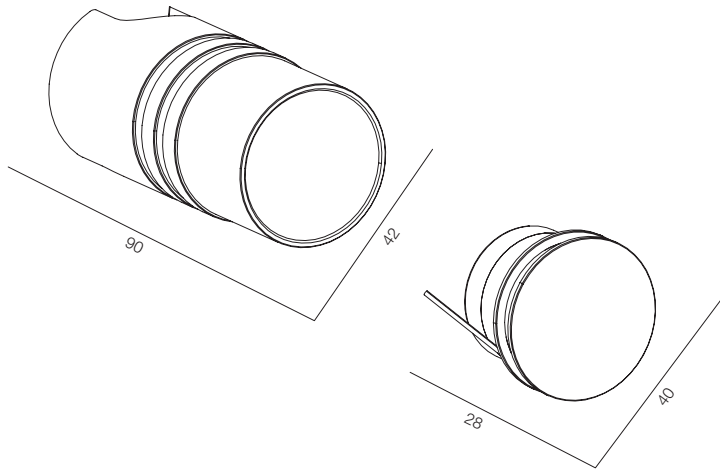

STEP LIGHT SHIM S 1W