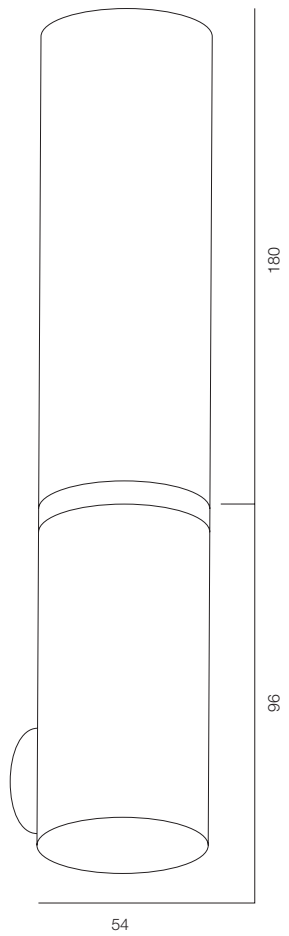

FACADE SPEECH SOFT 54

FACADE SPEECH SOFT

POWER - 6W / FLOOD / CCT - 2700K / CRI>93 Ra (R9>90) / COMFORT - UGR <19 /
IP65 / 220V (driver included) / CONTROL - NO DIM / WARRANTY - 2 YEARS

FINISHES: PAINT (grey)