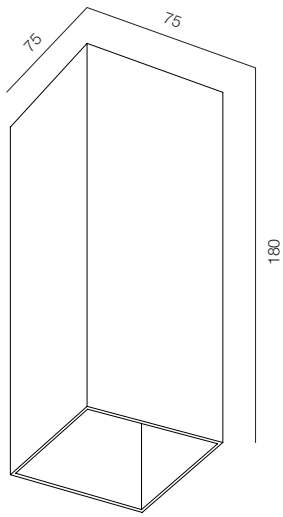

COVER PRISMA TWO S1875