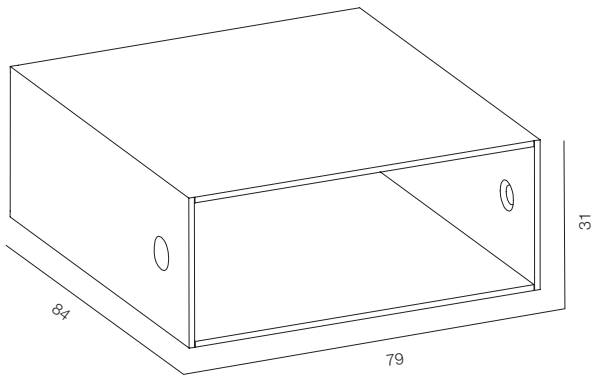

STEP LIGHT SLIT 3W

STEP LIGHT SLIT

POWER - 3W, 6W / FLOOD / CCT - 2200K / CRI>93 Ra (R9>90) / COMFORT - UGR <19 /
IP65 / 220V (driver included) / CONTROL - NO DIM / WARRANTY - 2 YEARS

FINISHES: PAINT (grey)