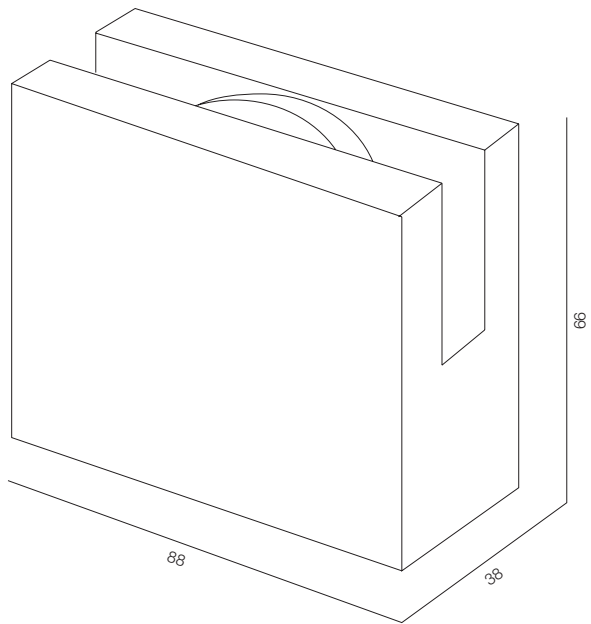

FINISHES: PAINT (grey)

FACADE LOOCH SLIM SQR 6W

FACADE LOOCH SLIM SQR

POWER - 6W / OPTIC - LOOCH / CCT - 2700K / CRI>93 Ra (R9>90) / COMFORT - UGR <19 /
IP65 / 220V (driver included) / CONTROL - NO DIM / WARRANTY - 2 YEARS