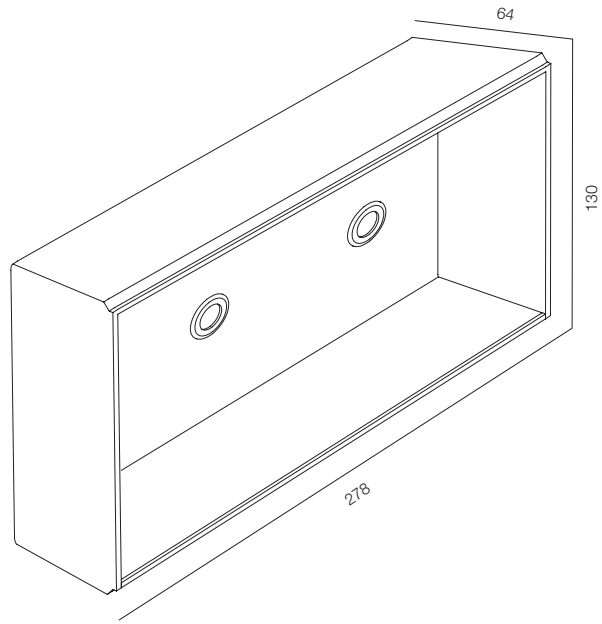

FINISHES: STAINLESS STEEL

STEP LIGHT BRICK 18W

BOX STEP LIGHT BRICK

COVER R STEP LIGHT BRICK 270

STEP LIGHT BRICK R

POWER - 18W / FLOOD / CCT - 2700K / CRI>93 Ra (R9>90) / COMFORT - UGR <19 / IP65 / 220V (driver included) / CONTROL - NO DIM / WARRANTY - 2 YEARS