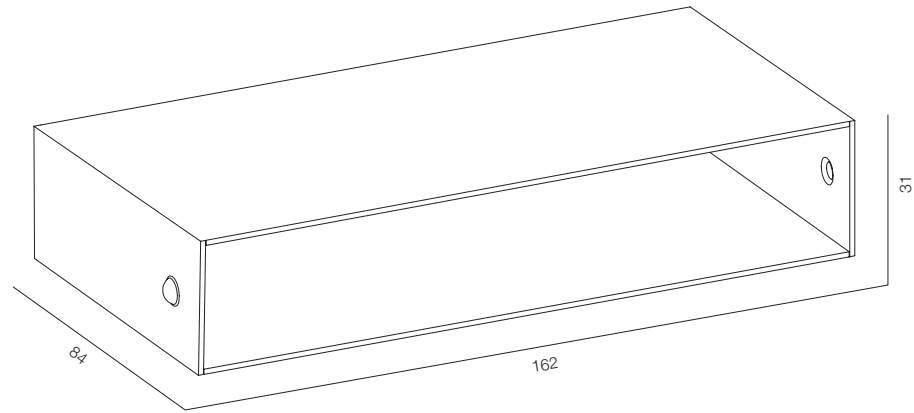

STEP LIGHT SLIT 6W

STEP LIGHT SLIT

POWER - 3W, 6W / FLOOD / CCT - 2200K / CRI>93 Ra (R9>90) / COMFORT - UGR <19 /
IP65 / 220V (driver included) / CONTROL - NO DIM / WARRANTY - 2 YEARS

FINISHES: PAINT (grey)