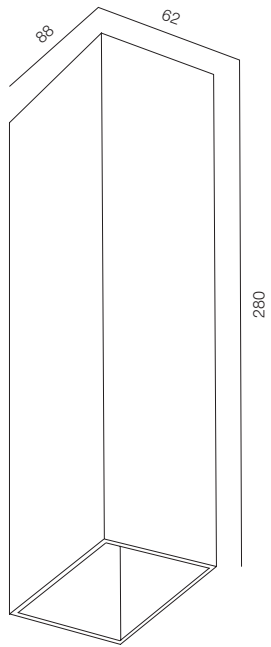

FINISHES: PAINT (white, grey)

FACADE PRISMA TWO 1100

COVER PRISMA TWO S1875

COVER PRISMA TWO S2811

COVER PRISMA TWO S2862

FACADE PRISMA TWO

POWER - 6W / OPTIC - WIDE / CCT - 2200K / CRI>93 Ra (R9>90) / COMFORT - UGR <19 /
 IP65 / 220V (driver included) / CONTROL - NO DIM / WARRANTY - 2 YEARS