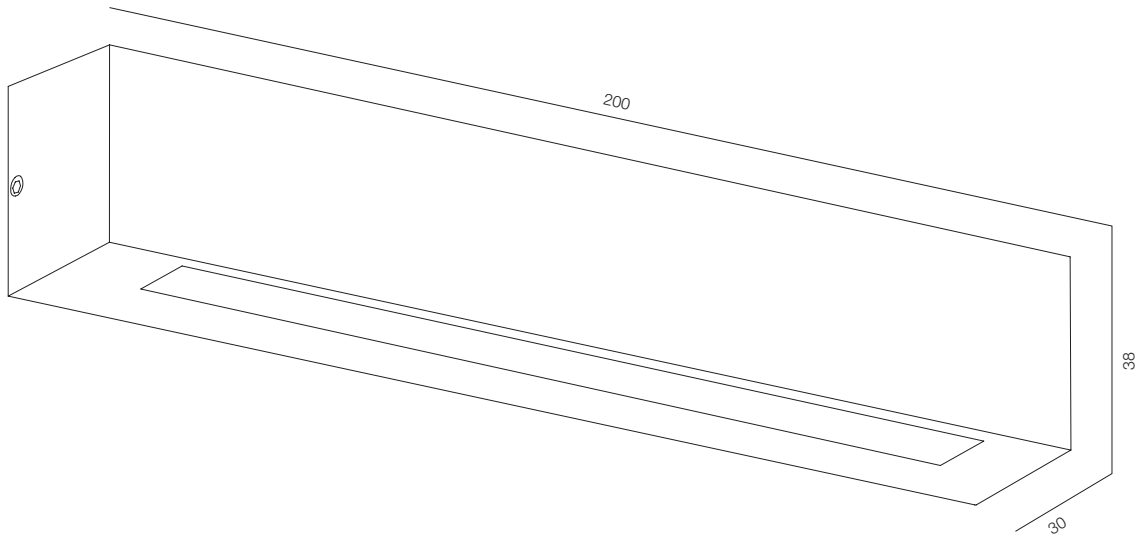

FACADE TIP 200

FACADE TIP

POWER - 6W / FLOOD / CCT - 2200K / CRI>93 Ra (R9>90) / COMFORT - UGR <19 /
IP65 / 220V (driver included) / CONTROL - NO DIM / WARRANTY - 2 YEARS

FINISHES: PAINT (grey)