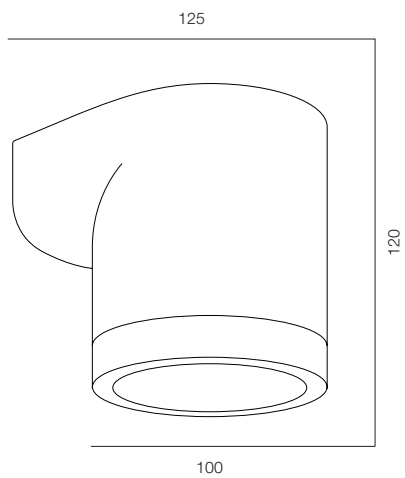

FACADE BARREL 80

FACADE BARREL 100

FACADE BARREL 120

FACADE BARREL

POWER - 6W, 10W, 12W, 18W / OPTIC - SPOT / CCT - 2200K / CRI>93 Ra (R9>90) / COMFORT - UGR <19 / IP65 / 220V (driver included) / CONTROL - DIM 220, DIM DALI / WARRANTY - 2 YEARS