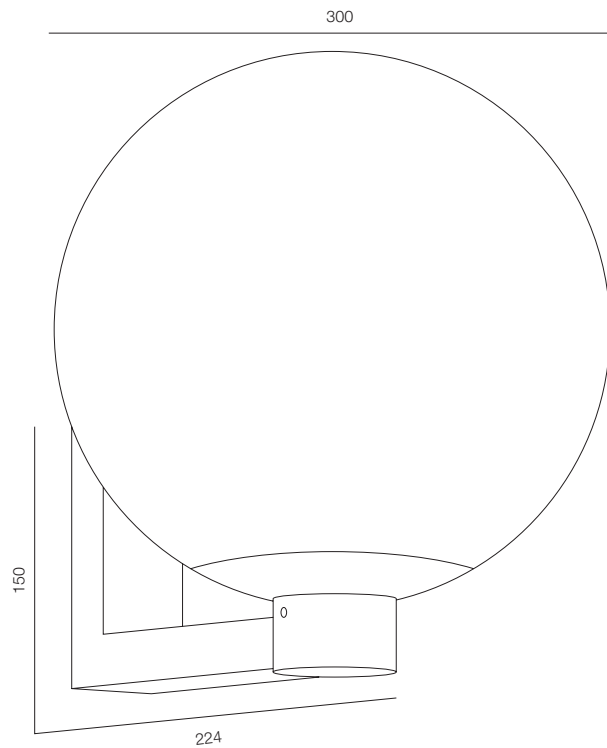

FACADE MARIO ALABASTRO 210

FACADE MARIO ALABASTRO

POWER - 8W / FLOOD / CCT - 2200K / COMFORT - UGR <19 /
IP65 / 220V (driver included) / CONTROL - NO DIM / WARRANTY - 2 YEARS

FINISHES: PAINT (grey) / STONE NATURAL