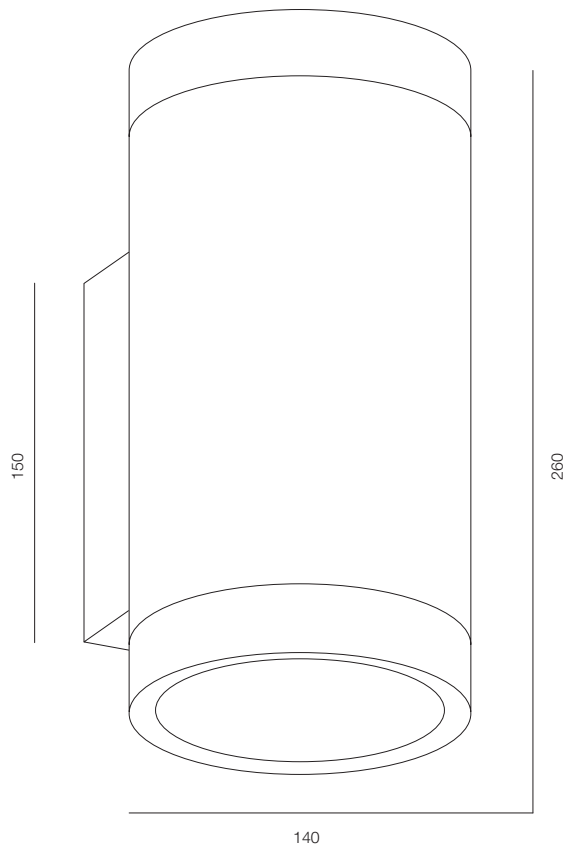

FACADE DRUM 140 260

FACADE DRUM 140

POWER - 36W / OPTIC - SPOT / CCT - 2200K / CRI>93 Ra (R9>90) / COMFORT - UGR <19 / IP65 / 220V (driver included) / CONTROL - DIM DALI / WARRANTY - 2 YEARS

FINISHES: PAINT (grey)