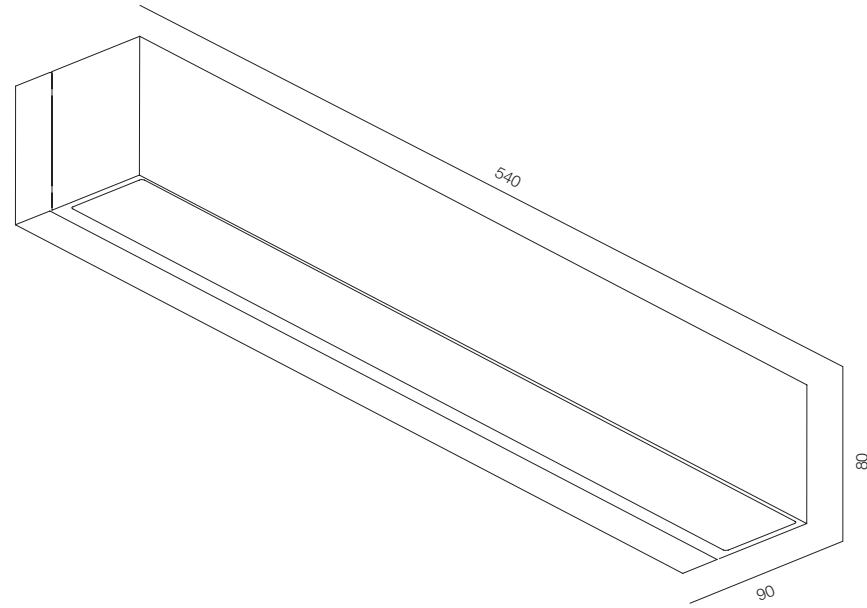

FACADE LINE FIX SOFT UNO 540

FACADE LINE FIX SOFT UNO

POWER - 4W, 13W / FLOOD / CCT - 2200K / CRI>93 Ra (R9>90) / COMFORT - UGR <19 /
IP65 / 220V (driver included) / CONTROL - NO DIM, DIM DALI / WARRANTY - 2 YEARS

FINISHES: PAINT (grey)