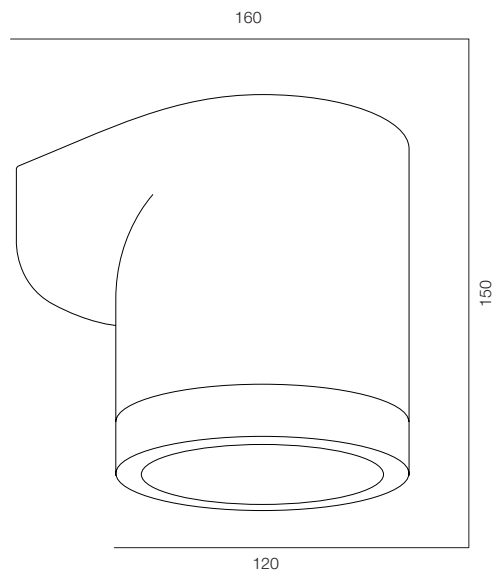

FACADE BARREL 80

FACADE BARREL 100

FACADE BARREL 120

FACADE BARREL

POWER - 6W, 10W, 12W, 18W / OPTIC - SPOT / CCT - 2200K / CRI>93 Ra (R9>90) / COMFORT - UGR <19 / IP65 / 220V (driver included) / CONTROL - DIM 220, DIM DALI / WARRANTY - 2 YEARS