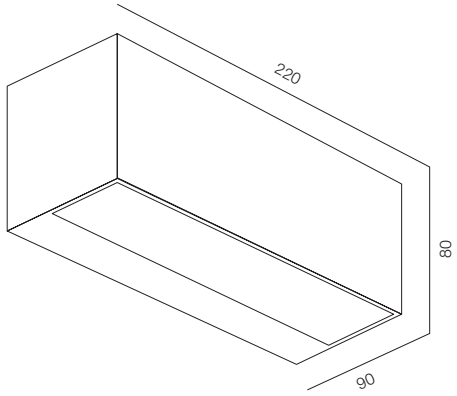

FACADE LINE FIX SOFT DUO 220