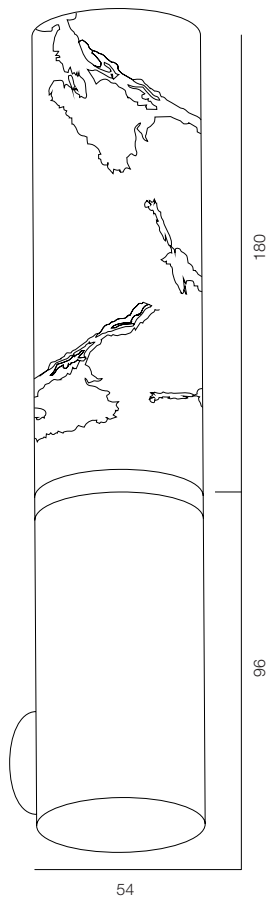

FACADE SPEECH ALABASTER

FACADE SPEECH ALABASTER

POWER - 6W / FLOOD / CCT -1800K / CRI>93 Ra (R9>90) / COMFORT - UGR <19 /
IP65 / 220V (driver included) / CONTROL - NO DIM / WARRANTY - 2 YEARS

FINISHES: PAINT (white, grey) / STONE NATURAL