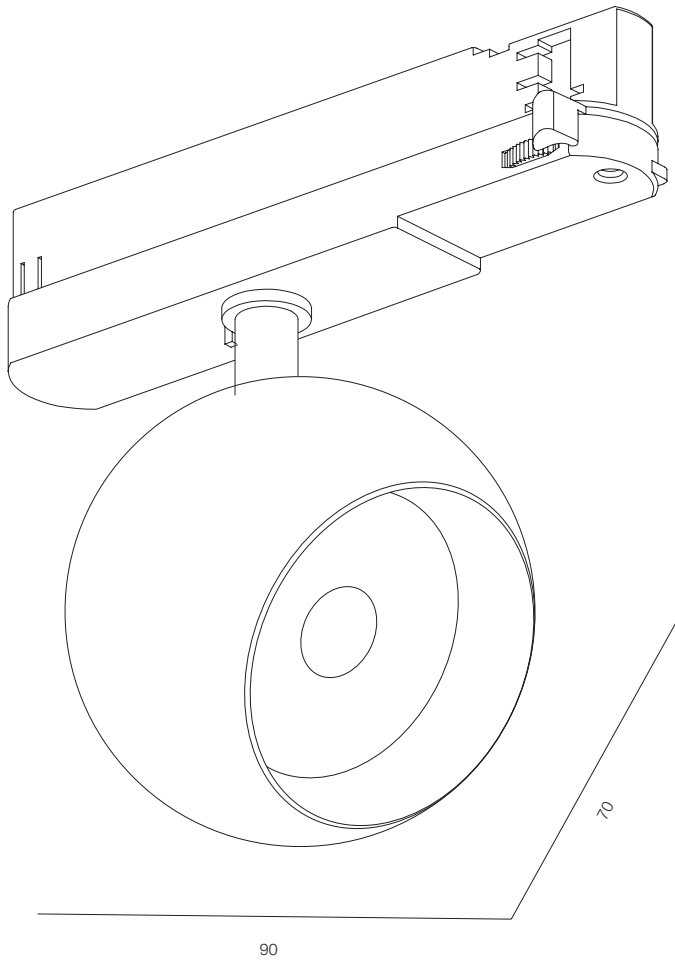

EUROTRACK SHAR 70

EUROTRACK SHAR

POWER - 12W / OPTIC - WIDE / CCT - 3000K (DTW) / CRI>97 Ra (R9>90) / COMFORT - UGR <19 / IP40 / 220V (driver included) / CONTROL - DIM 220 / WARRANTY - 5 YEARS

FINISHES: PAINT (white, black)