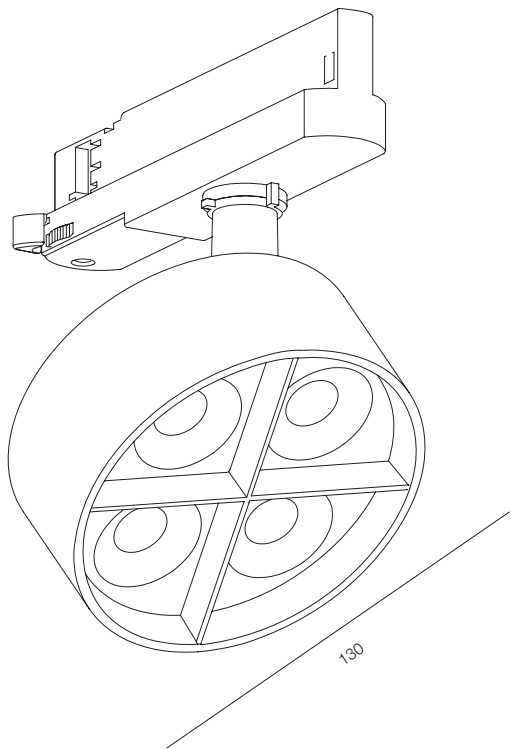

EUROTRACK SOFIT S 130

EUROTRACK SOFIT S

POWER - 28W, 40W / OPTIC - SUPER SPOT, MEDIUM / CCT - 3000K / CRI>97 Ra (R9>90) /COMFORT - UGR <19 /
IP40 / 220V (driver included) / CONTROL - DIM 220 / WARRANTY - 5 YEARS

FINISHES: PAINT (black)