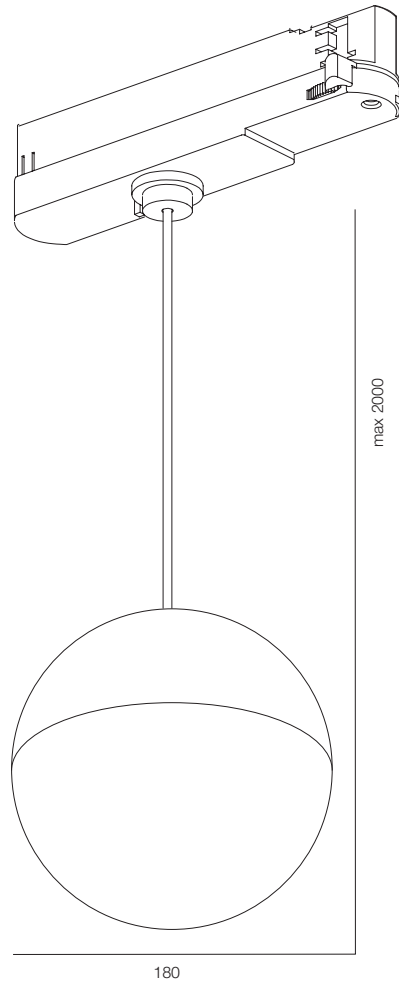

EUROTRACK SHAR PDNT 180

EUROTRACK SHAR PDNT

POWER - 8W, 30W / OPTIC - WIDE / CCT - 3000K / CRI>97 Ra (R9>90) /COMFORT - UGR <19 /
IP40 / 220V (driver included) / CONTROL - DIM 220 / WARRANTY - 5 YEARS

FINISHES: PAINT (white, black)