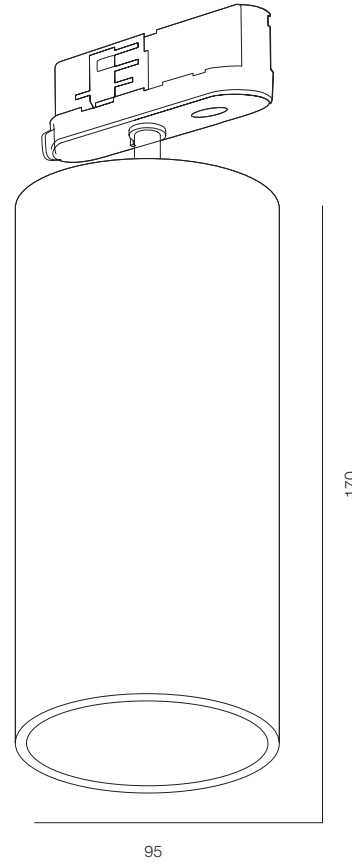

FINISHES: PAINT (white, black) / 100% BRASS (gold)

ETR LOCUS 65

EUROTRACK LOCUS 97

EUROTRACK LOCUS 95

EUROTRACK LOCUS

POWER - 26W, 30W / OPTIC - MEDIUM, WIDE / CCT - 3000K, 3000K (DTW), 4000K / CRI>97 Ra (R9>90, R12>90) / COMFORT - UGR <19 / IP40 / 220V (driver included) / CONTROL - NO DIM, DIM 220 / WARRANTY - 5 YEARS