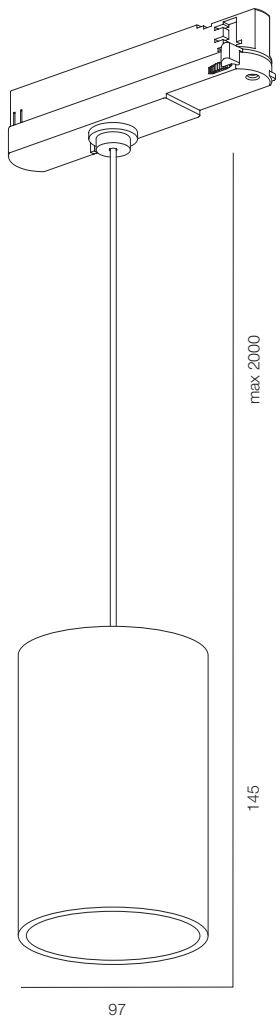

EUROTRACK LOCUS PDNT 145