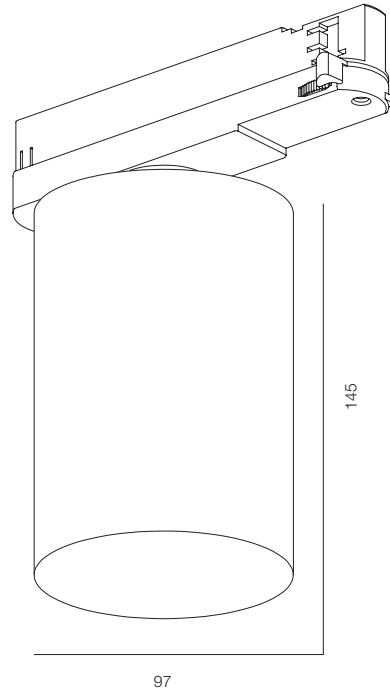

EUROTRACK LOCUS 97