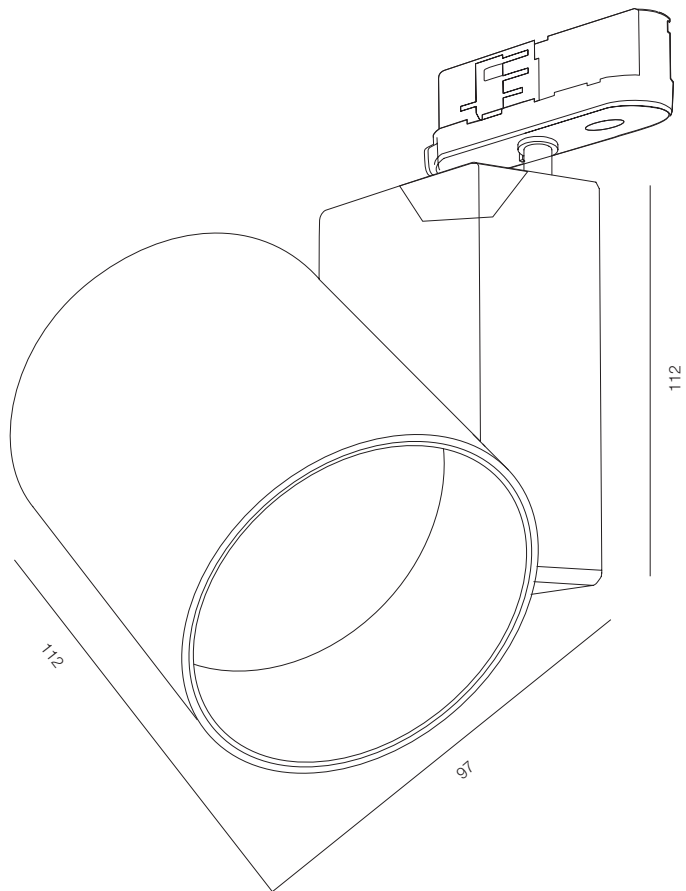

EUROTRACK TRUNK 97

EUROTRACK TRUNK

POWER - 33W / OPTIC - MEDIUM / CCT - 4000K / CRI>97 Ra (R12>90) / COMFORT - UGR <19 / IP40 / 220V (driver included) / CONTROL - NO DIM / WARRANTY - 5 YEARS

FINISHES: PAINT (black)