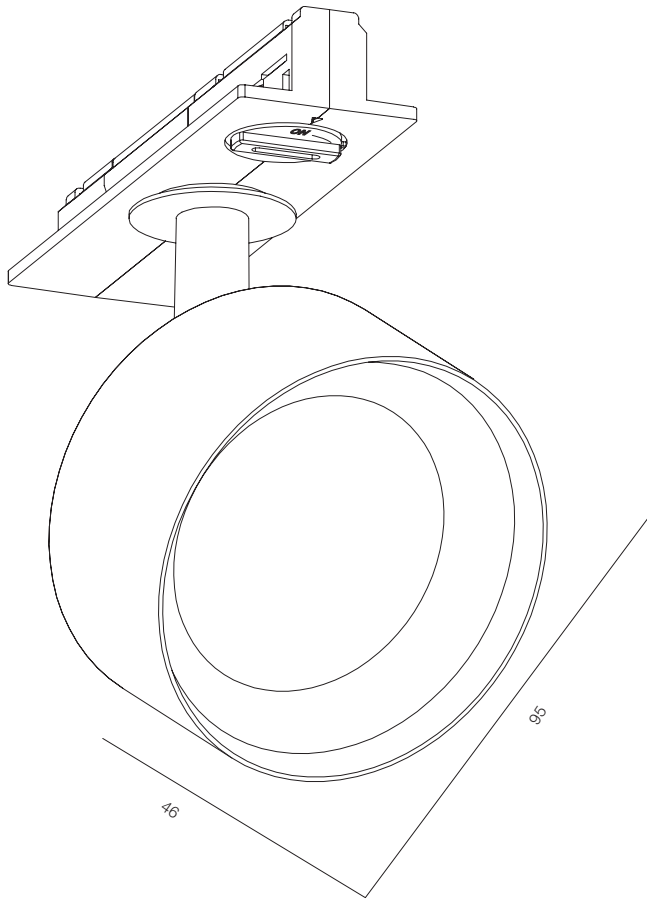

EUROTRACK SLIM OREO 95

EUROTRACK SLIM OREO

POWER - 15W / OPTIC - WIDE / CCT - 2700K, 3000K, 4000K / CRI>97 Ra (R9>90, R12>90) /COMFORT - UGR <19 / IP40 / 220V (driver included) / CONTROL - NO DIM / WARRANTY - 5 YEARS

FINISHES: PAINT (black)