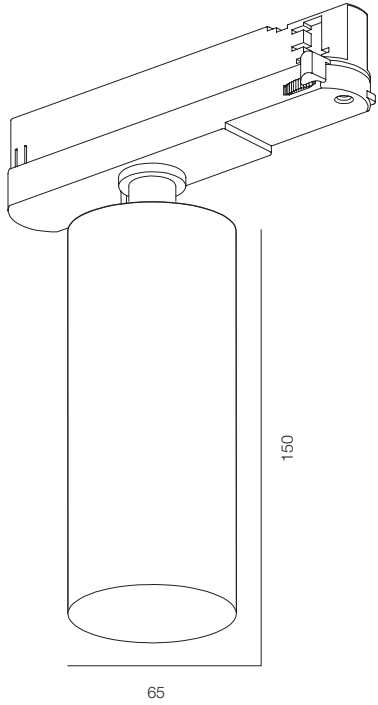

ETR LOCUS 65