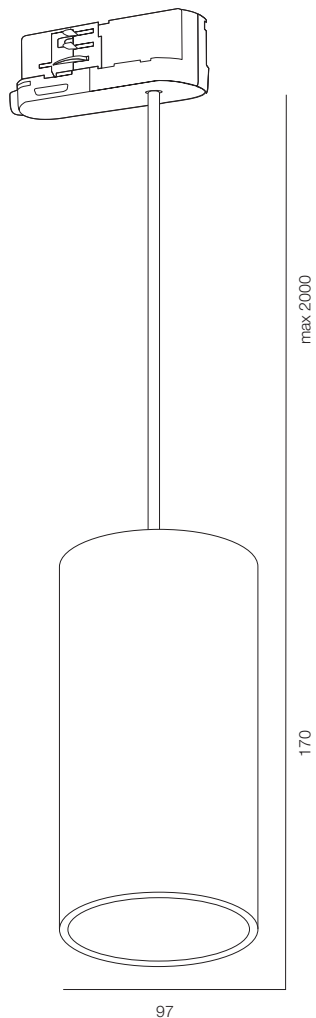

EUROTRACK LOCUS PDNT 170

EUROTRACK LOCUS PDNT 30W

POWER - 30W / OPTIC - MEDIUM / CCT - 3000K / CRI>97 Ra (R9>90) /COMFORT - UGR <19 /
IP40 / 220V (driver included) / CONTROL - NO DIM / WARRANTY - 5 YEARS

FINISHES: PAINT (white, black)