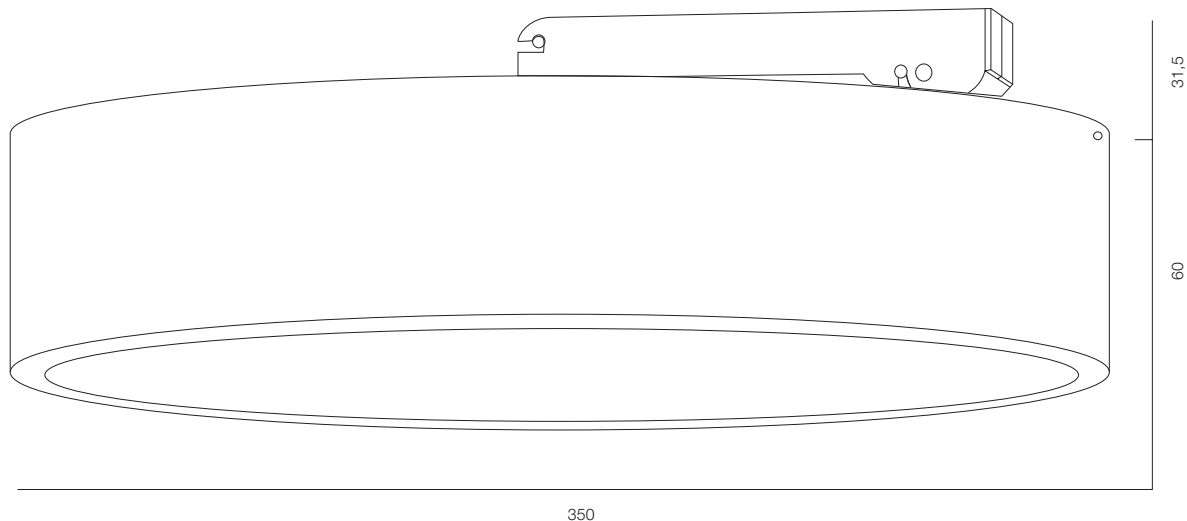

EUROTRACK ROUND 350

EUROTRACK ROUND

POWER - 32W / ANGLE - FLOOD / CCT - 3000K / CRI>97 Ra (R9>90) /COMFORT - UGR <19 /
IP40 / 220V (driver included) / CONTROL - NO DIM / WARRANTY - 5 YEARS

FINISHES: PAINT (black)