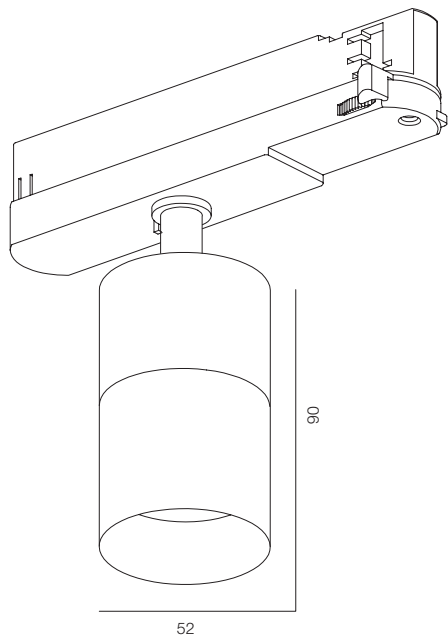

EUROTRACK LOCUS ZOOM 52