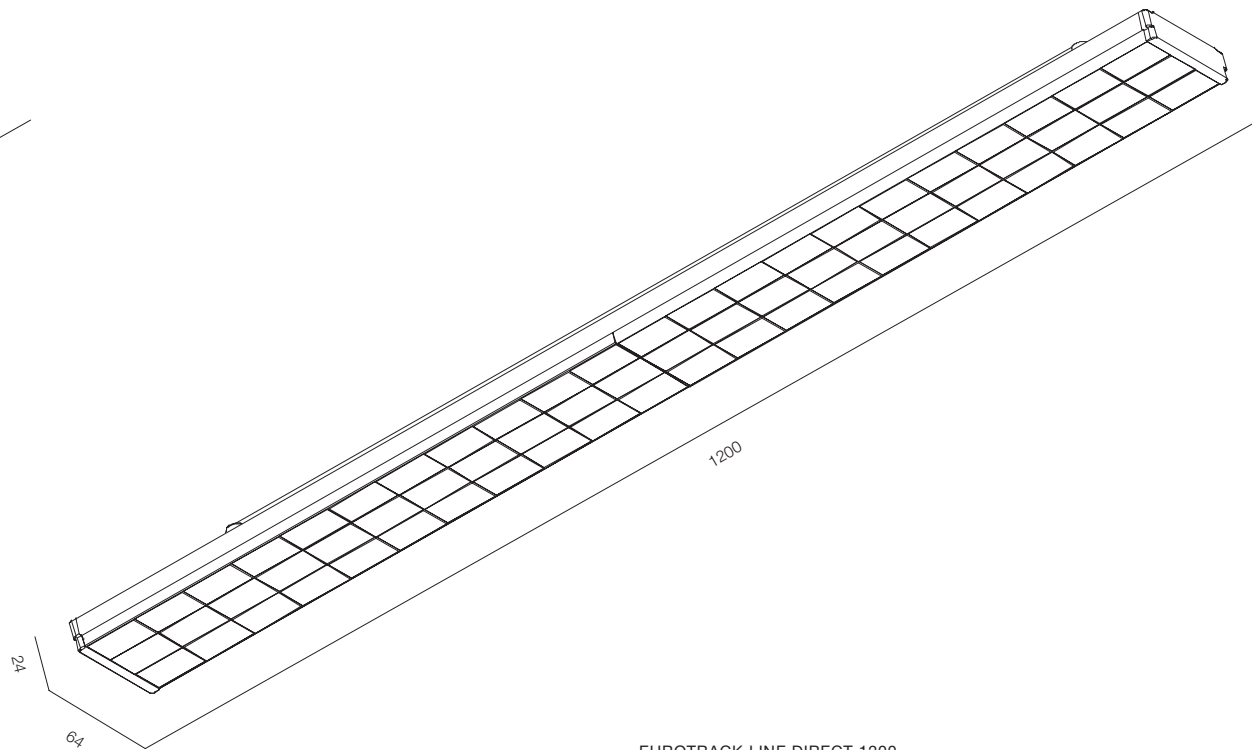

EUROTRACK LINE DIRECT 1200

EUROTRACK LARGE LINE DIRECT

POWER - 32W, 60W / OPTIC - WIDE / CCT - 3000K / CRI>97 Ra (R9>90) /COMFORT - UGR <19 / IP40 / 220V (driver included) / CONTROL - NO DIM / WARRANTY - 5 YEARS

FINISHES: PAINT (black)