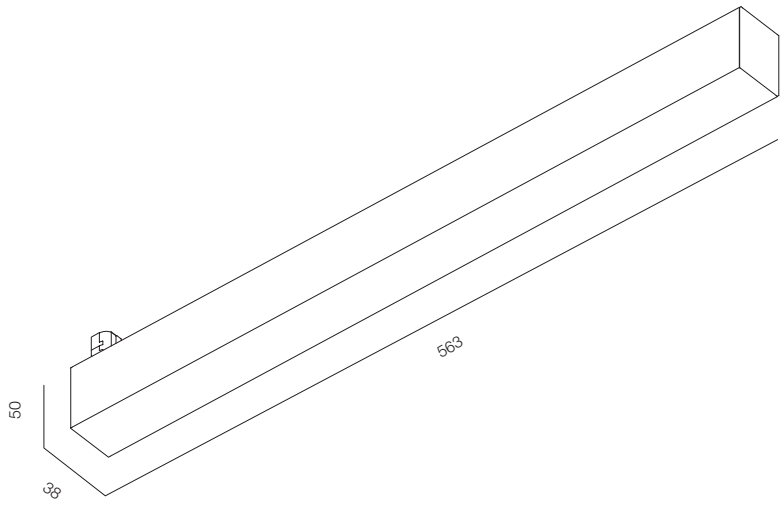

EUROTRACK LINE 563