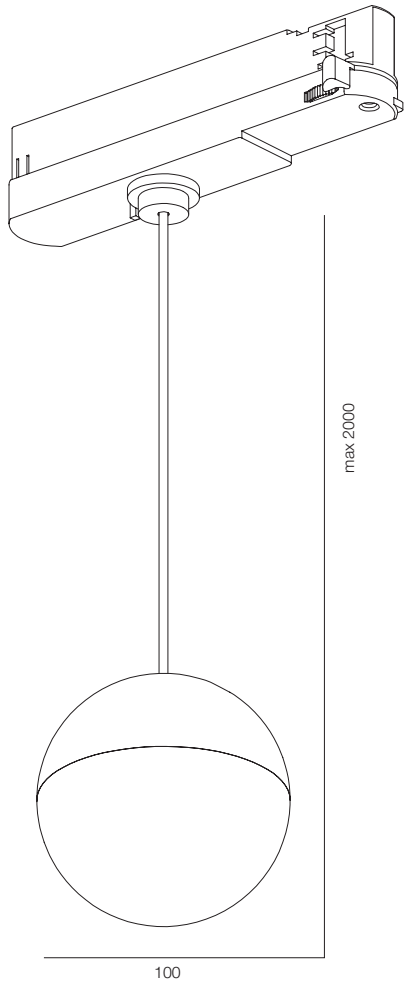

EUROTRACK SHAR PDNT 100