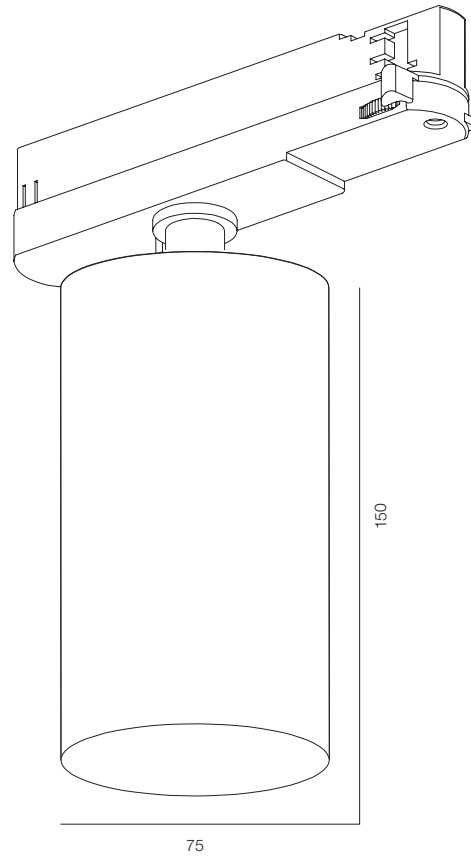

EUROTRACK LOCUS 75

EUROTRACK LOCUS 18W

POWER - 26W, 30W / OPTIC - MEDIUM, WIDE / CCT - 2700K, 3000K, 3000K (DTW), 4000K / CRI>97 Ra (R9>90, R12>90) / COMFORT - UGR <19 / IP40 / 220V (driver included) / CONTROL - NO DIM, DIM 220 / WARRANTY - 5 YEARS

FINISHES: PAINT (white, black) / 100% BRASS (gold)