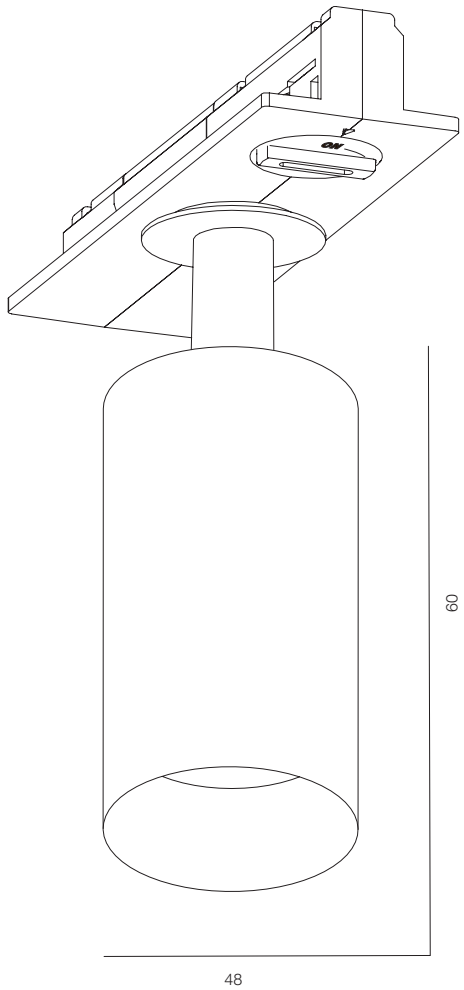

48

60

EUROTRACK SLIM LOCUS 48

EUROTRACK SLIM LOCUS

POWER - 8W / OPTIC - MEDIUM / CCT - 2700K, 3000K, 4000K / CRI>97 Ra (R9>90, R12>90) /COMFORT - UGR <19 / IP40 / 220V (driver included) / CONTROL - NO DIM / WARRANTY - 5 YEARS

FINISHES: PAINT (black)