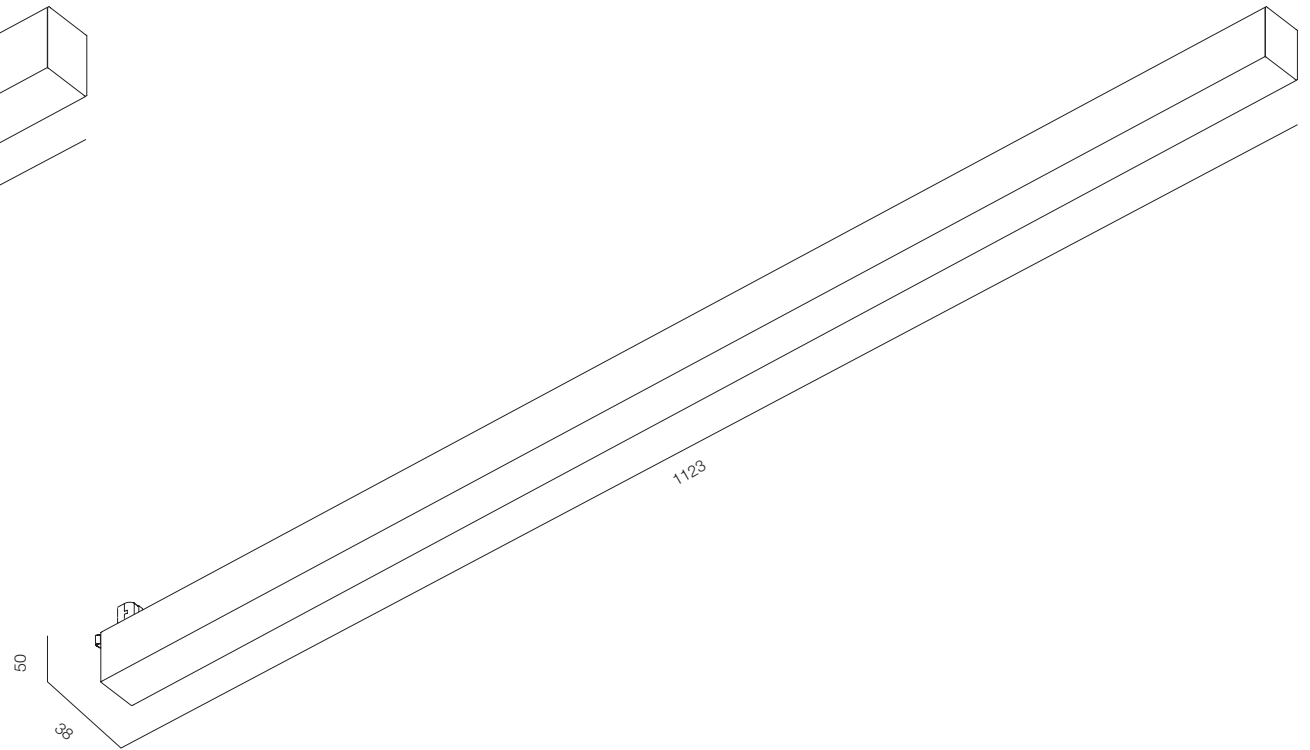

EUROTRACK LINE 1123

EUROTRACK LINE

POWER - 22W, 44W / ANGLE - FLOOD / CCT - 3000K, 4000K / CRI>97 Ra (R9>90, R12>90) /COMFORT - UGR <19 / IP40 / 220V (driver included) / CONTROL - NO DIM / WARRANTY - 5 YEARS

FINISHES: PAINT (white, black)