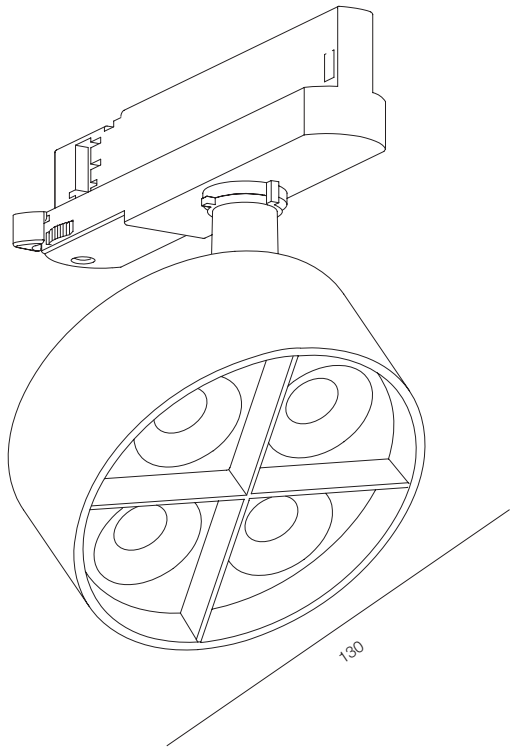

EUROTRACK SOFIT FITO 130