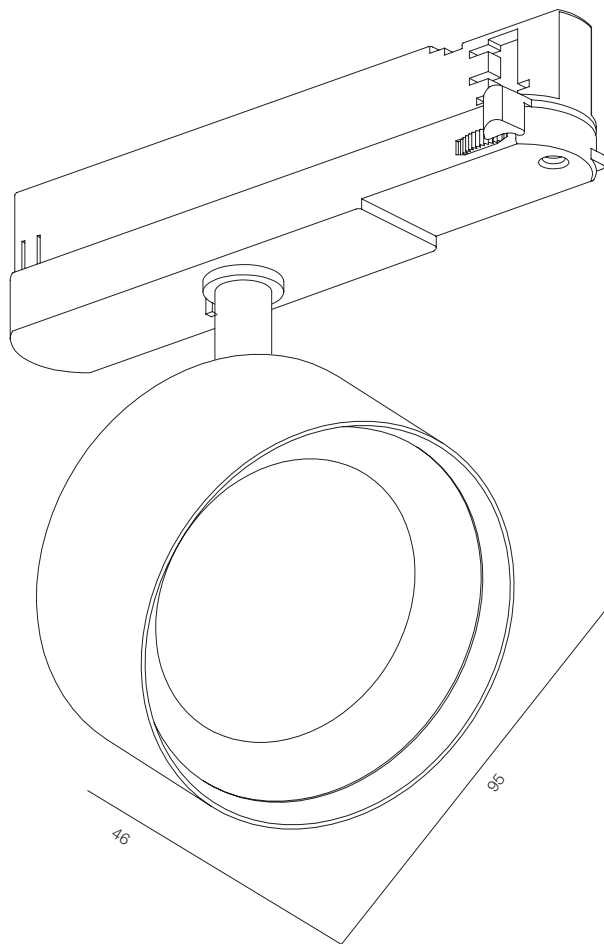

EUROTRACK OREO 95

EUROTRACK OREO

POWER - 20W / OPTIC - WIDE / CCT - 3000K, 3000K (DTW), 4000K / CRI>97 Ra (R9>90, R12>90) / COMFORT - UGR <19 / IP40 / 220V (driver included) / CONTROL - DIM 220 / WARRANTY - 5 YEARS

FINISHES: PAINT (black)