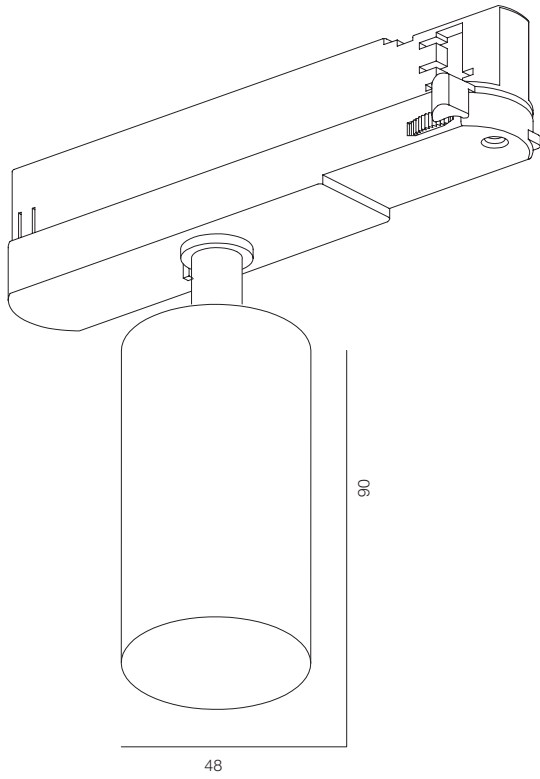

EUROTRACK LOCUS 48

EUROTRACK LOCUS 14W

POWER - 14W / OPTIC - MEDIUM / CCT - 3000K / CRI>97 Ra (R9>90) / COMFORT - UGR <19 / IP40 / 220V (driver included) / CONTROL - NO DIM / WARRANTY - 5 YEARS

FINISHES: PAINT (white, black) / 100% BRASS (gold)