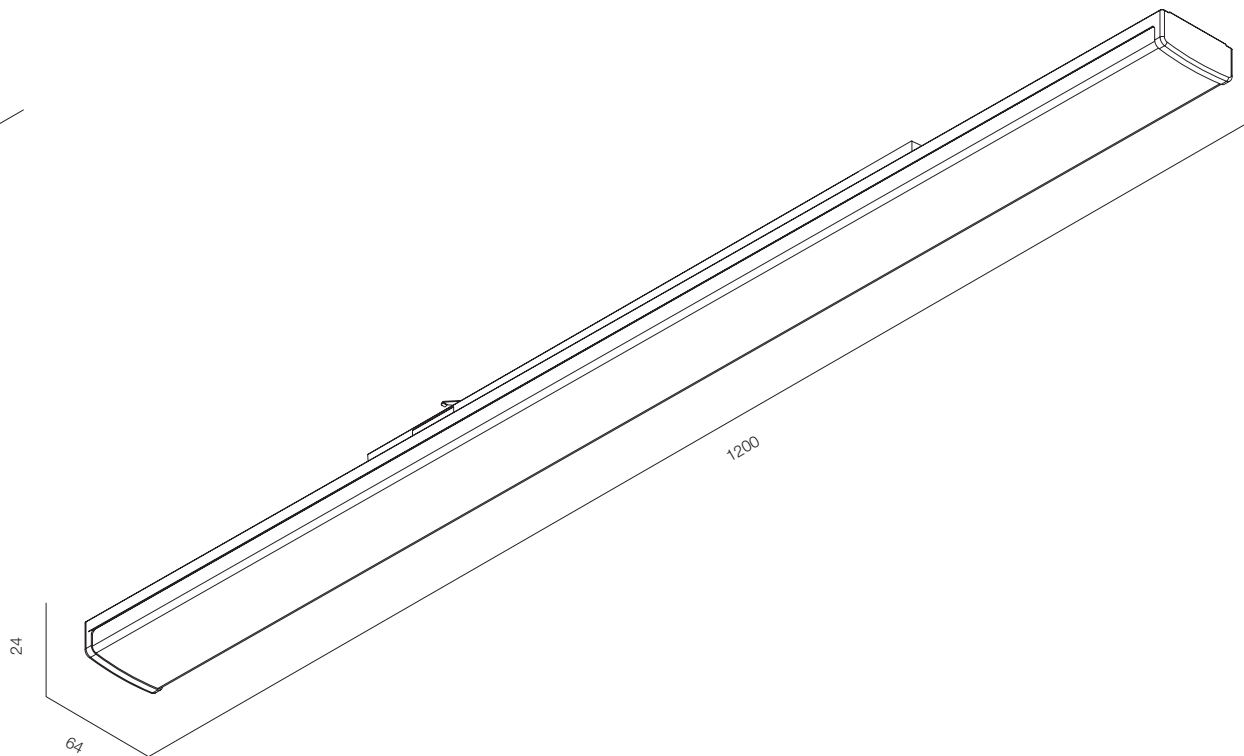

FINISHES: PAINT (white, black)

EUROTRACK LINE LARGE 600

EUROTRACK LINE LARGE 1200

EUROTRACK LARGE LINE

POWER - 28W, 54W / ANGLE - FLOOD / CCT - 3000K / CRI>97 Ra (R9>90) /COMFORT - UGR <19 /
IP40 / 220V (driver included) / CONTROL - NO DIM / WARRANTY - 5 YEARS