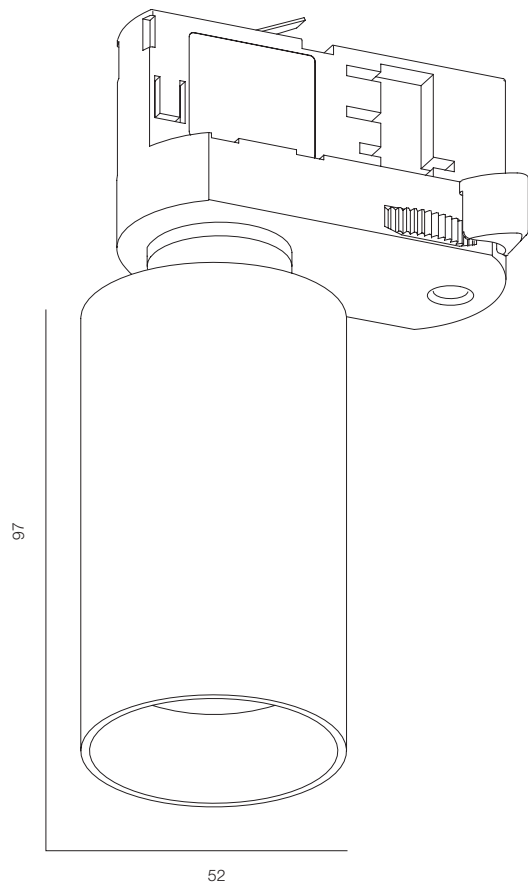

52

EUROTRACK LOCUS 52

EUROTRACK LOCUS 9W

POWER - 9W / OPTIC - MEDIUM / CCT - 2700K / CRI>97 Ra (R9>90, R12>90) / COMFORT - UGR <19 / IP40 / 220V (driver included) / CONTROL - NO DIM / WARRANTY - 5 YEARS

FINISHES: PAINT (white)