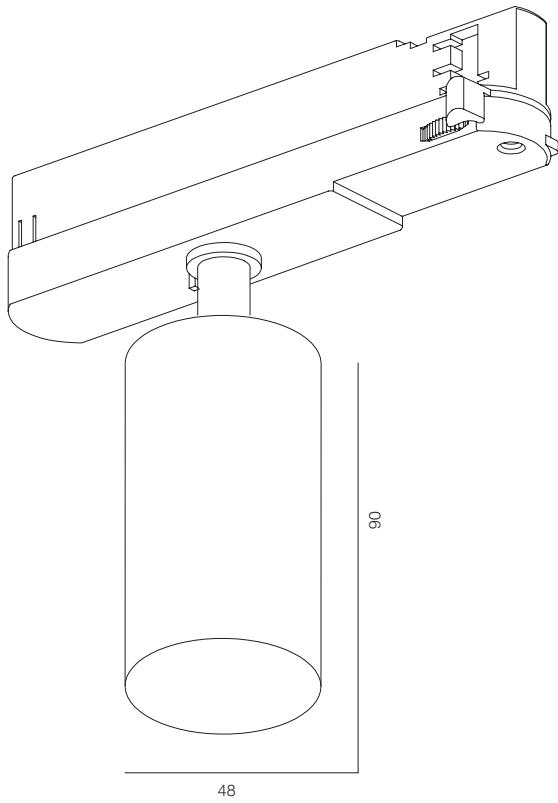

FINISHES: PAINT (white, black)

EUROTRACK LOCUS SUPER SPOT 48

EUROTRACK LOCUS SUPER SPOT

POWER - 10W / OPTIC - SUPER SPOT / CCT - 2700K, 3000K / CRI>97 Ra (R9>90) / COMFORT - UGR <19 / IP40 / 220V (driver included) / CONTROL - DIM 220 / WARRANTY - 5 YEARS