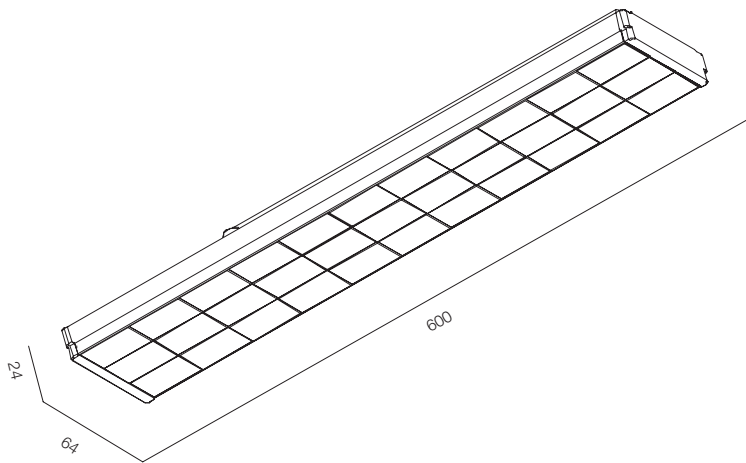

EUROTRACK LINE DIRECT 600