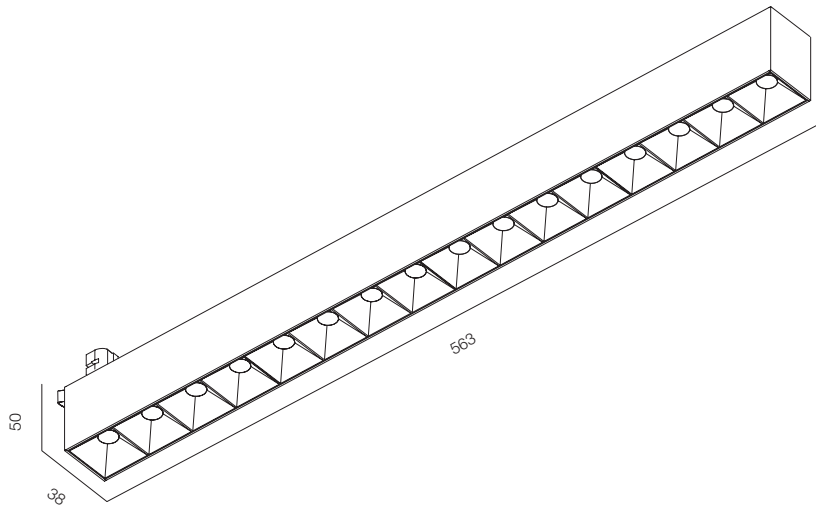

EUROTRACK LINE DIRECT 563