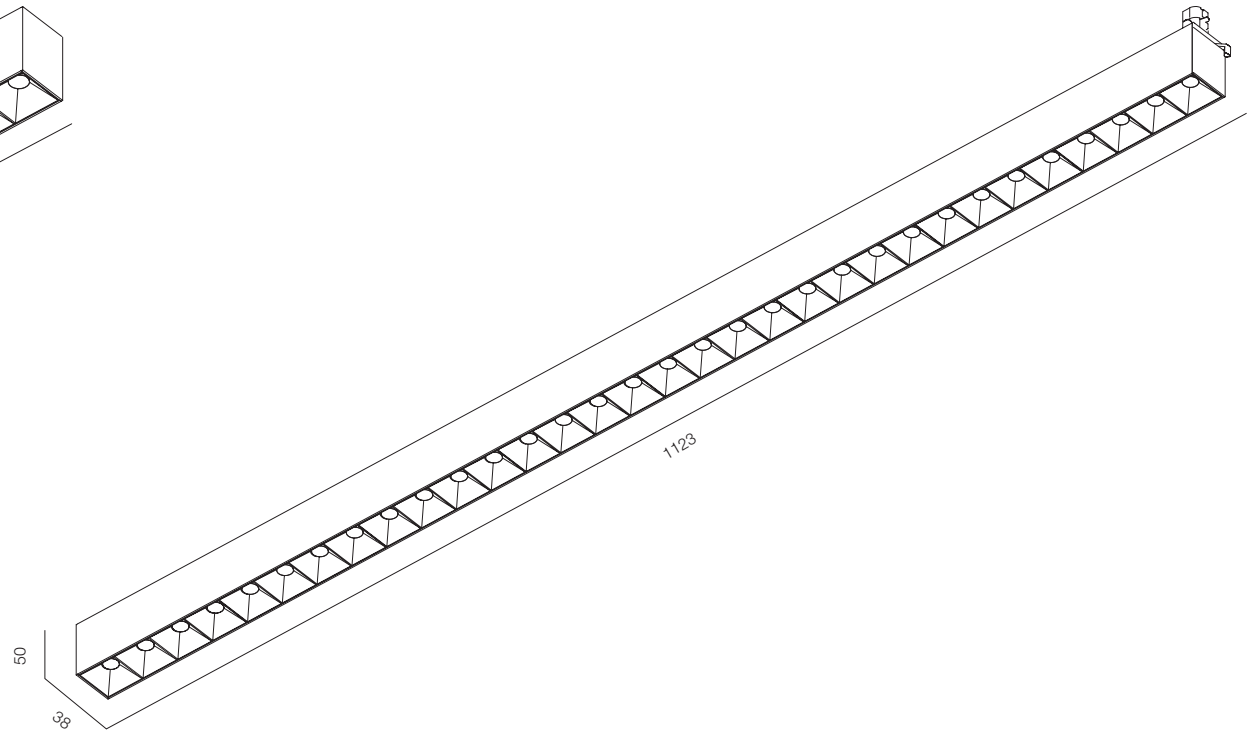

EUROTRACK LINE DIRECT 1123

EUROTRACK DIRECT LINE

POWER - 30W, 60W / OPTIC - MEDIUM / CCT - 3000K, 4000K / CRI>97 Ra (R9>90, R12>90) / COMFORT - UGR <19 / IP40 / 220V (driver included) / CONTROL - NO DIM / WARRANTY - 5 YEARS

FINISHES: PAINT (white, black)