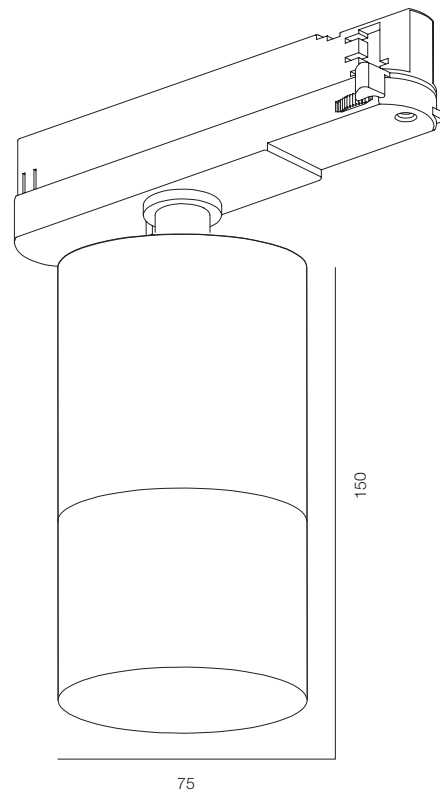

EUROTRACK LOCUS ZOOM 75

EUROTRACK LOCUS ZOOM

POWER - 14W, 20W / OPTIC - ZOOM / CCT - 2700K, 3000K / CRI>97 Ra (R9>90) / COMFORT - UGR <19 /
IP40 / 220V (driver included) / CONTROL - DIM 220 / WARRANTY - 5 YEARS

FINISHES: PAINT (white, black)