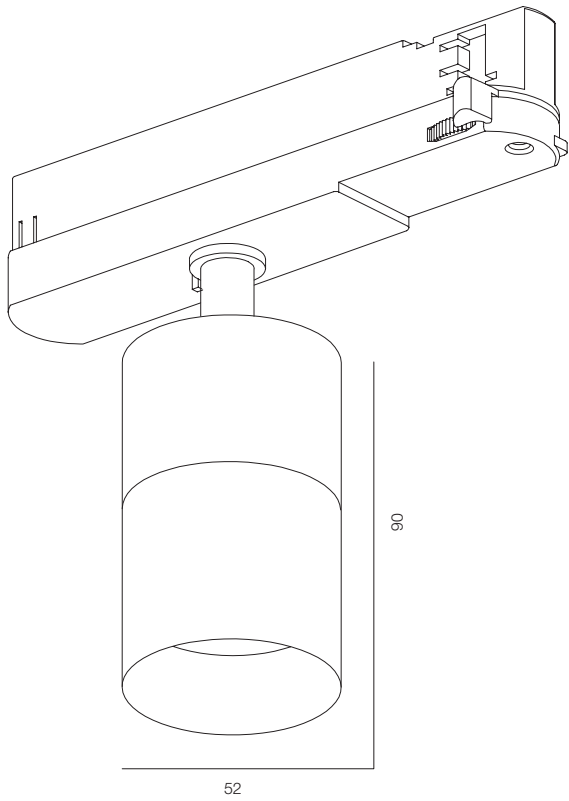

EUROTRACK LOCUS SUPERZOOM 52

EUROTRACK LOCUS SUPERZOOM

POWER - 10W / OPTIC - SUPERZOOM / CCT - 2200K, 2700K, 3000K, 4000K / CRI>97 Ra (R9>90, R12>90) / COMFORT - UGR <19 / IP40 / 220V (driver included) / CONTROL - DIM 220 / WARRANTY - 5 YEARS

FINISHES: PAINT (white, black)