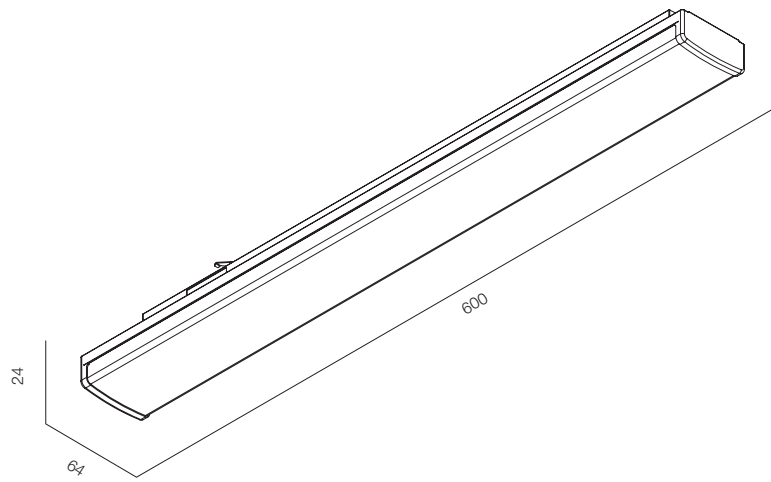

FINISHES: PAINT (white, black)

EUROTRACK LINE LARGE 600

EUROTRACK LINE LARGE 1200

EUROTRACK LARGE LINE

POWER - 28W, 54W / ANGLE - FLOOD / CCT - 3000K / CRI>97 Ra (R9>90) /COMFORT - UGR <19 /
IP40 / 220V (driver included) / CONTROL - NO DIM / WARRANTY - 5 YEARS