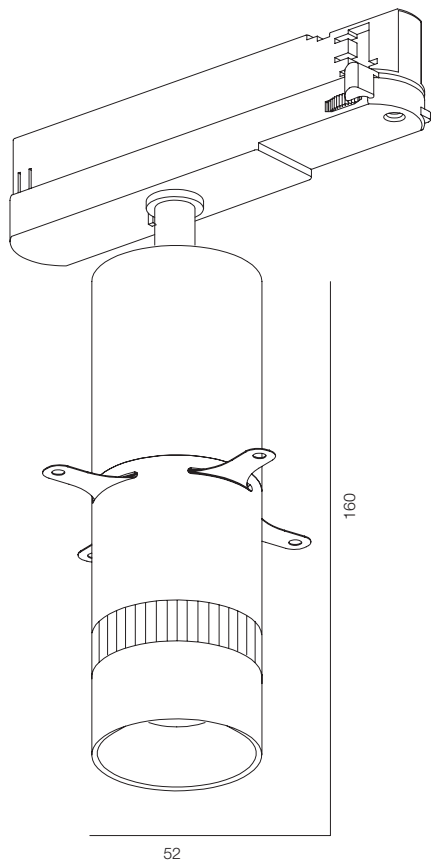

EUROTRACK LOCUS FRAME 52

EUROTRACK LOCUS FRAME

POWER - 9W / OPTIC - FRAMER / CCT - 2700K, 3000K, 4000K / CRI>97 Ra (R9>90, R12>90) / COMFORT - UGR <19 /
IP40 / 220V (driver included) / CONTROL - NO DIM, DIM 220 / WARRANTY - 5 YEARS

FINISHES: PAINT (white, black)