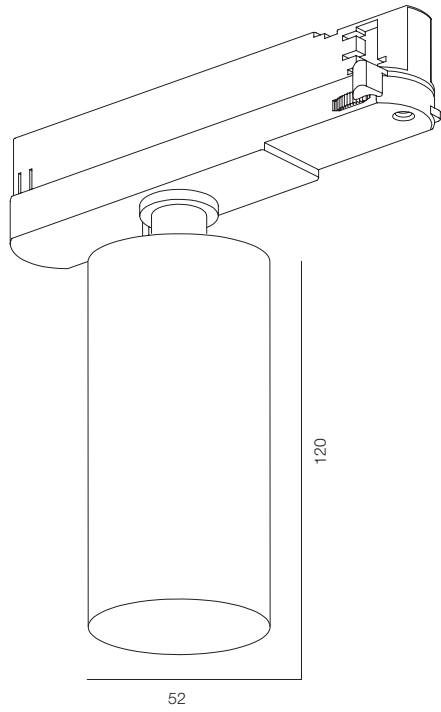

EUROTRACK LOCUS 52