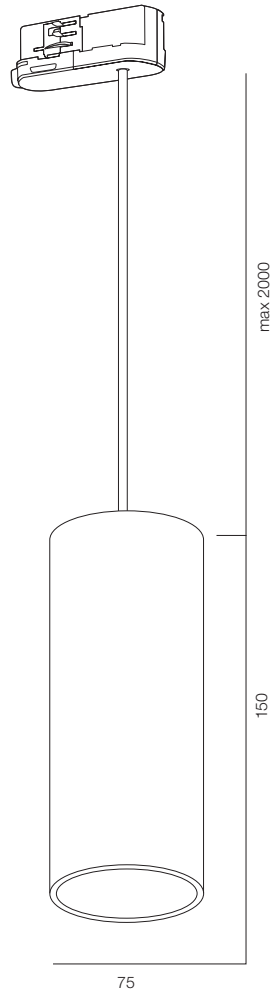

EUROTRACK LOCUS PDNT 150

EUROTRACK LOCUS PDNT 18W

POWER - 18W / OPTIC - MEDIUM / CCT - 3000K / CRI>97 Ra (R9>90) /COMFORT - UGR <19 / IP40 / 220V (driver included) / CONTROL - NO DIM / WARRANTY - 5 YEARS

FINISHES: PAINT (white, black)