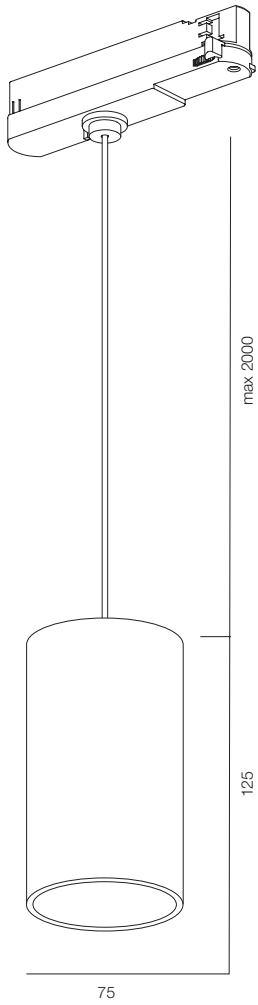

EUROTRACK LOCUS PDNT 125