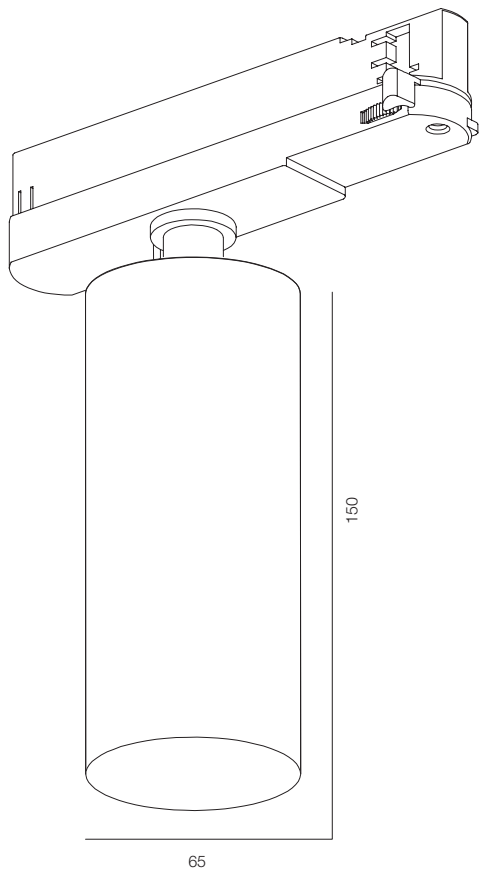

EUROTRACK LOCUS FITO ZOOM 65

EUROTRACK LOCUS FITO ZOOM

POWER - 26W / OPTIC - ZOOM / CCT - FITO / COMFORT - UGR <19 /
IP40 / 220V (driver included) / CONTROL - NO DIM / WARRANTY - 5 YEARS

FINISHES: PAINT (black)