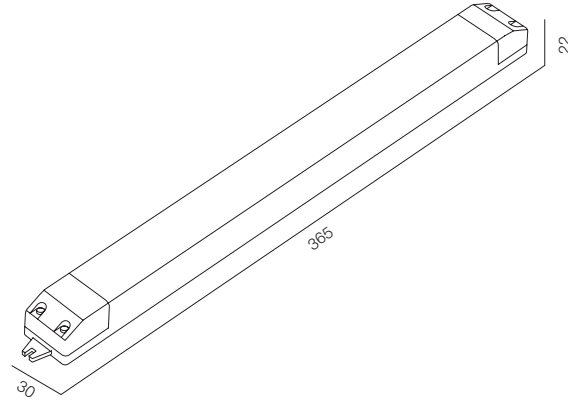

POWER SPL (SLF) 250W 48V

POWER SOURCE 48V NO DIM (SLIM)

POWER - 100W, 250W / 48V / WARRANTY - 2 YEARS