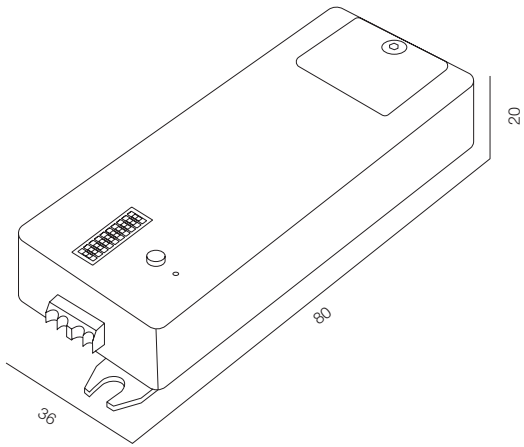

SALUTE & ALICE VOICE HUB

SALUTE & ALICA CONTROL

220V - DIM DALI / CONTROL - WI-FI / WARRANTY - 1 YEARS