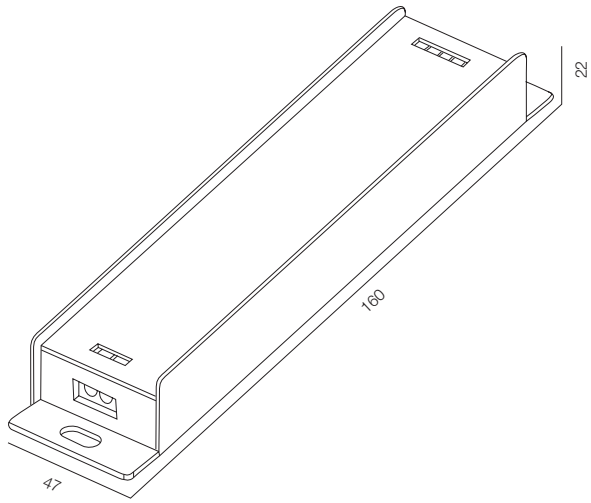

DIMMER TRIAC

DIMMER TRIAC

POWER - 240W / 24V / CONTROL - TRIAC / WARRANTY - 2 YEARS