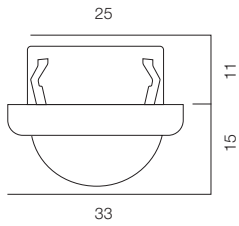

MOTION SENSOR DALI