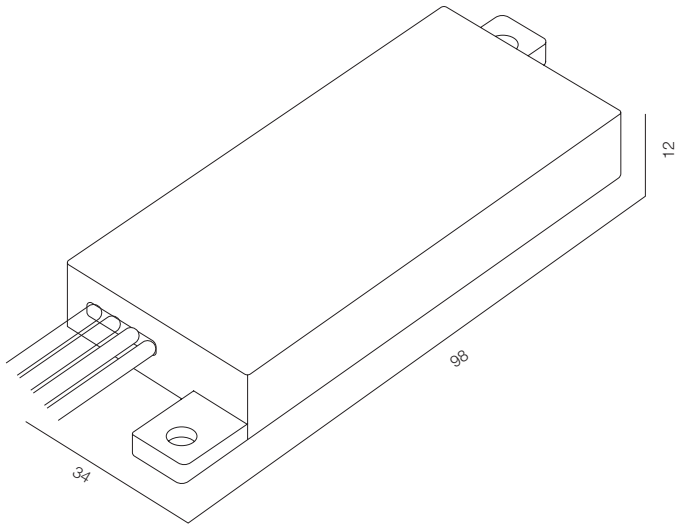

SMART LIGHT REMOTE

CASAMBI SMART LIGHT

UP TO 8 GROUPS, ACTIVE DALI PS / WARRANTY - 2 YEARS