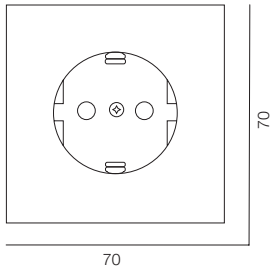

SOCKET MECHANISM

SOCKET MECHANISM

WARRANTY - 2 YEARS / FINISHES: PAINT (white, black)