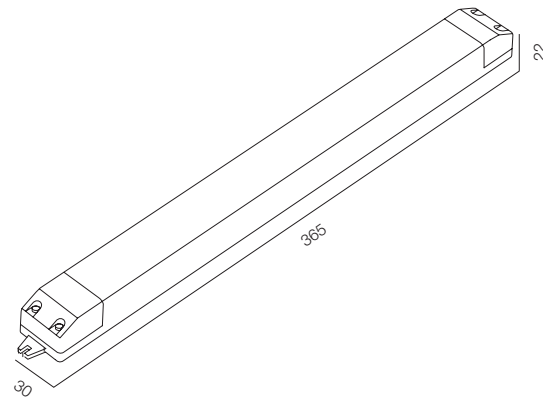

POWER SPL 250-24V