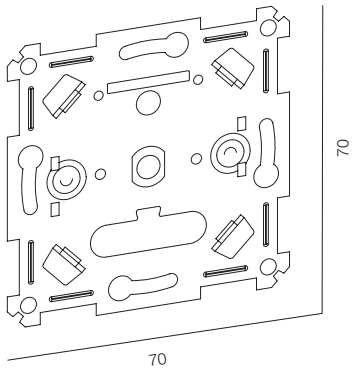

DIM MECHANISM TRIAC 250W