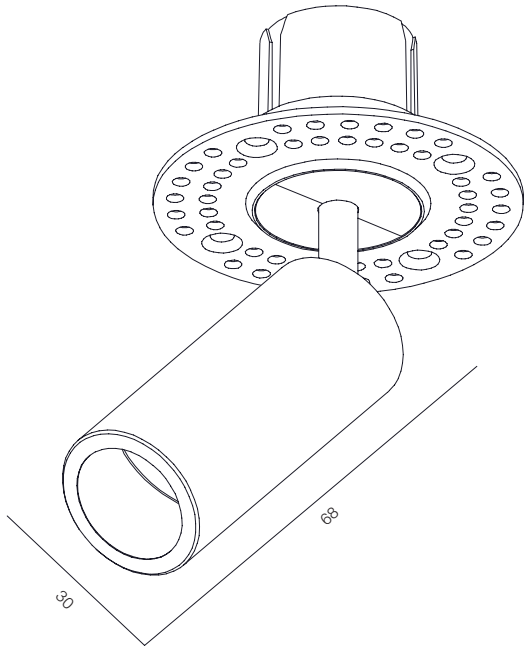

LOCUS XS CAMERA

LOCUS XS CAMERA

WARRANTY - 2 YEARS / FINISHES: PAINT (white, black)