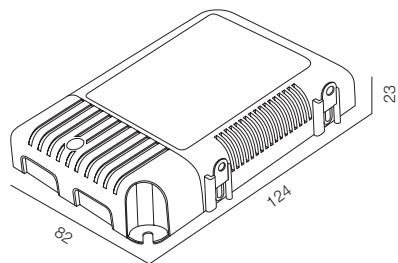

DIM DALI DRIVER 20W

DIM DALI DRIVER 35W

DIM DALI DRIVER 50W

DIM DALI DRIVER 60W

DRIVER DIM DALI

POWER - 20W, 35W, 50W, 60W / CONTROL - DIM DALI, PUSH / WARRANTY - 2 YEARS

DRIVER DALI DIM 0,1% 10W 120-350MA

DRIVER DALI DIM 0,1% 10W 350-700MA