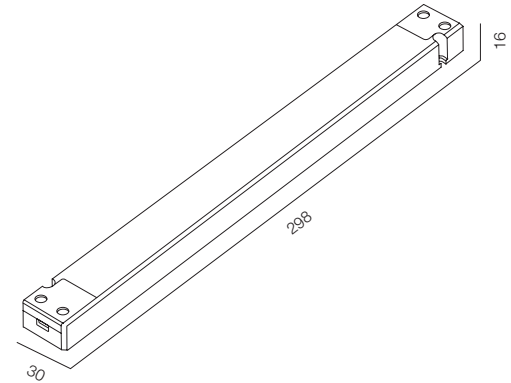

POWER SPL 100-24V DIM 220