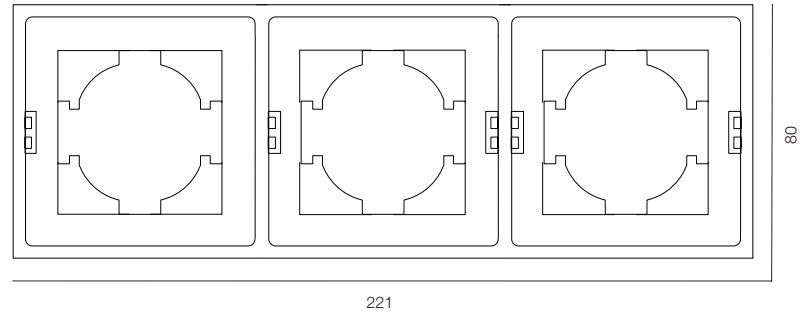

SOCKET MECHANISM

SOCKET MECHANISM

WARRANTY - 2 YEARS / FINISHES: PAINT (white, black)

FRAME 1

FRAME 2

FRAME 3

SWITCH MECHANISM 1 BUTTON / RESET

SWITCH MECHANISM 2 BUTTON / RESET