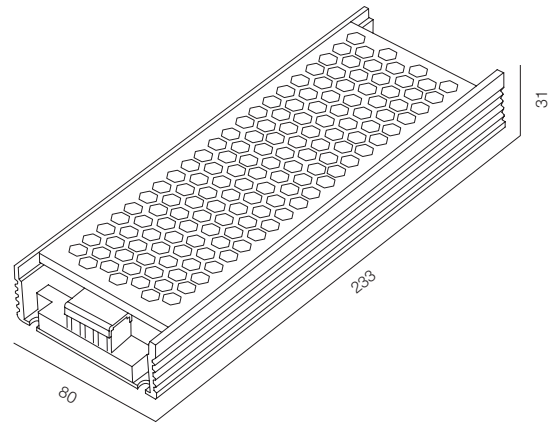

POWER SPL (ING) 100W 48V

ERP 100-48V

POWER SPL (SLF) 250W 48V

POWER SOURCE 48V NO DIM (SLIM)

POWER - 100W, 250W / 48V / WARRANTY - 2 YEARS

ERPF 400-24/48V

UHP 500-24/48V

POWER SOURCE 48V NO DIM