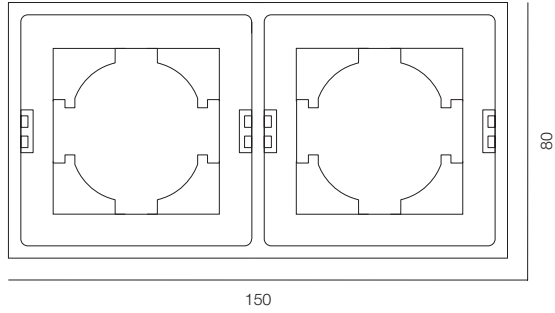

FRAME 2

SWITCH MECHANISM

WARRANTY - 2 YEARS / FINISHES: PAINT (white, black)