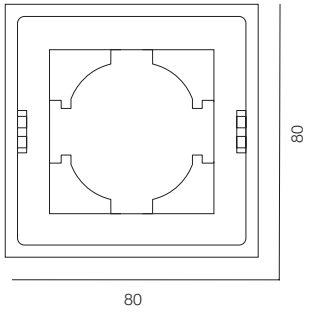

FRAME 1

SWITCH MECHANISM

WARRANTY - 2 YEARS / FINISHES: PAINT (white, black)