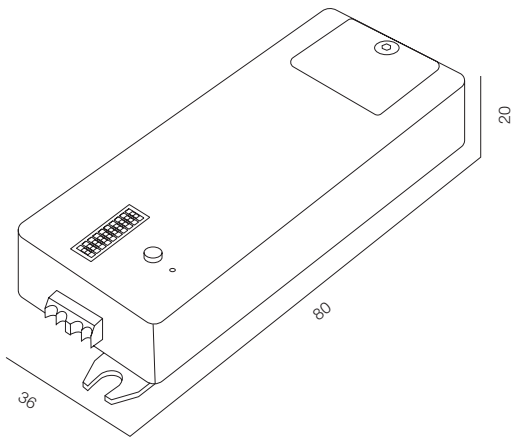

ZIGBEE ALICE 001

ZIGBEE ALICE CONTROL

220V - DIM TRIAC / CONTROL - ZIGBEE / WARRANTY - 2 YEARS

ZIGBEE VOICE 002

ZIGBEE VOICE 002 CONTROL

220V - DIM DALI (up to 20 devices) / CONTROL - ZIGBEE / WARRANTY - 2 YEARS