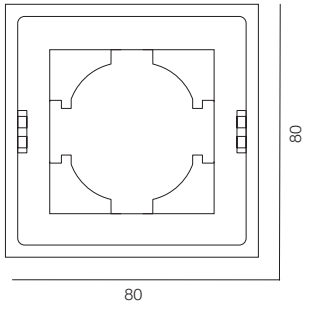

FRAME 1

SOCKET MECHANISM

WARRANTY - 2 YEARS / FINISHES: PAINT (white, black)