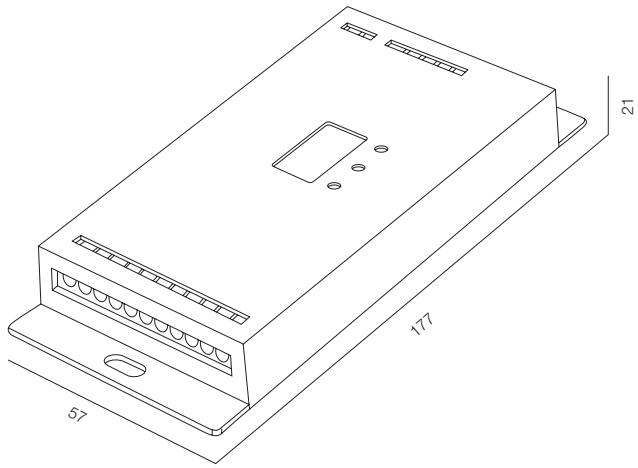

SIGNAL RECEIVER SR.4C

SIGNAL RECEIVER SR.4C

POWER - 480W / 24V / WARRANTY - 2 YEARS