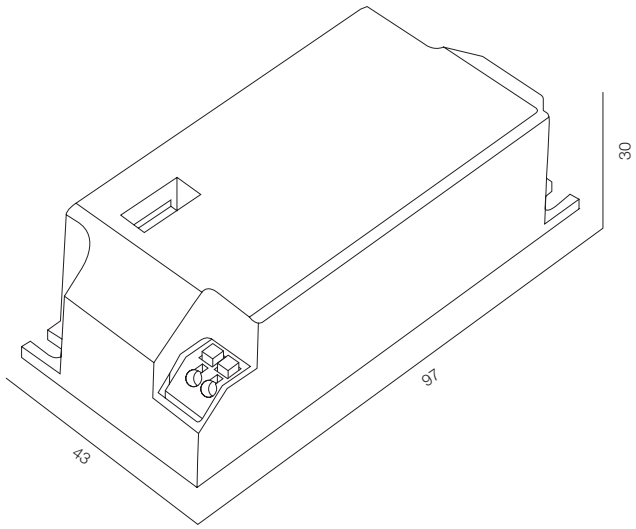

DIM BLUETOOTH TCI 38.300-1050

DRIVER DIM BLUETOOTH

POWER - 38W / CONTROL - BLUETOOTH, PUSH / WARRANTY - 2 YEARS