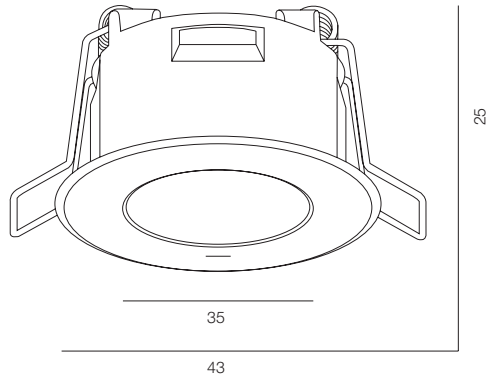

MOTION SENSOR KNX (KRT)