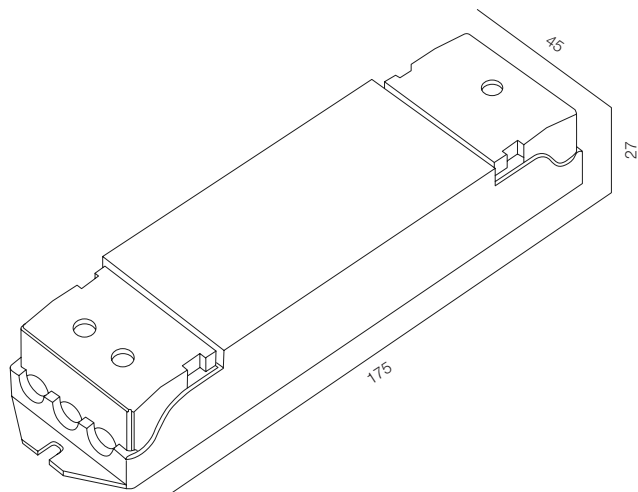

SIGNAL RECEIVER SR.4C 720W

REMOTE CONTROL CCT

REMOTE CONTROL CCT / CIRCA

TYPE - RECEIVER / LED - CCT / 24V, 48V / WARRANTY - 2 YEARS

REMOTE CONTROL RGBW

SIGNAL RECEIVER SR.4C 720W

REMOTE CONTROL RGBW / CIRCA