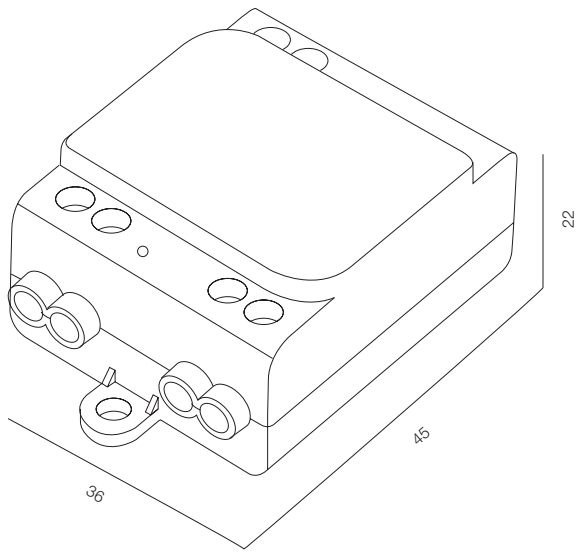

CASAMBI CBU-ASD

CASAMBI DALI 1CH CONTROL

UP TO 8 DALI BALLASTS, ACTIVE DALI PS / 220V / WARRANTY - 2 YEARS