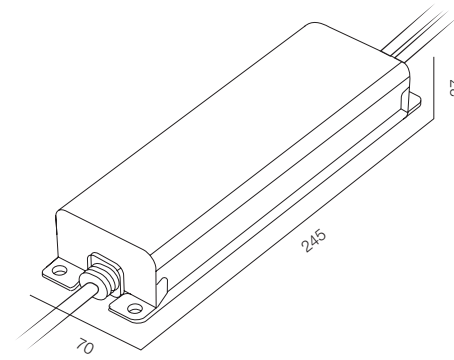

POWER - 100W, 200W, 240W, 400W, 600W / IP67 / 48V / CONTROL - DIM DALI, DIM 1-10 / WARRANTY - 2 YEARS

ERP 100-42V DIM 1-10

ELG 240-42V DALI

ELG 240-42V DIM 1-10

POWER SOURCE 42V

POWER - 100W, 240W / IP20, IP67 / 42V, 48V / CONTROL - DIM DALI, DIM 1-10 / WARRANTY - 2 YEARS