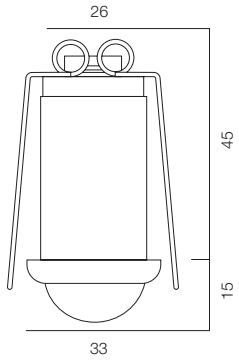

MOTION SENSOR 220V