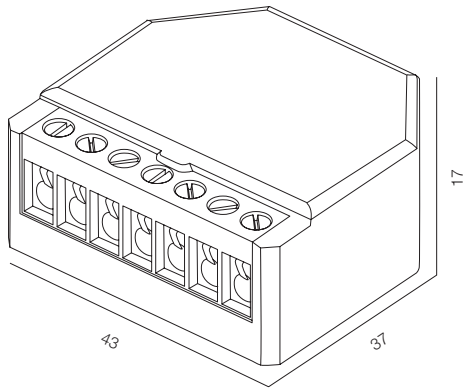

M2D (MATTER TO DALI) BRIDGE

220V - DIM DALI (up to 8 devices) / CONTROL - MATTER / WARRANTY - 2 YEARS

MATTER WALL PUSHBUTTON MODULE

MATTER WALL PUSHBUTTON MODULE

220V / CONTROL - MATTER / WARRANTY - 2 YEARS