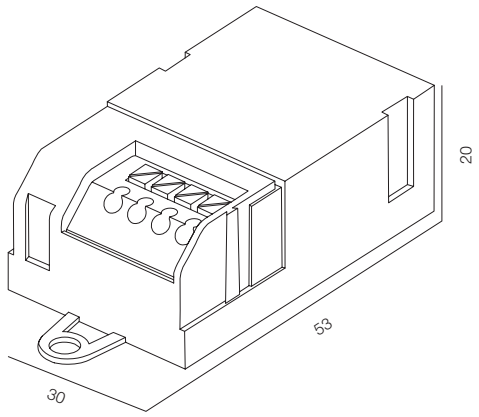

M2D (MATTER TO DALI) BRIDGE

M2D (MATTER TO DALI) BRIDGE

220V - DIM DALI (up to 8 devices) / CONTROL - MATTER / WARRANTY - 2 YEARS