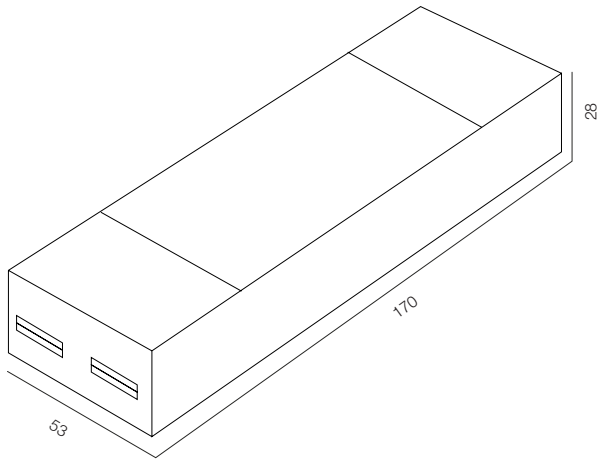

CONTROLLER.4C DALI

CONTROLLER DALI / RGBW 48V

POWER - 480W / 48V / CONTROL - DIM DALI / WARRANTY - 2 YEARS