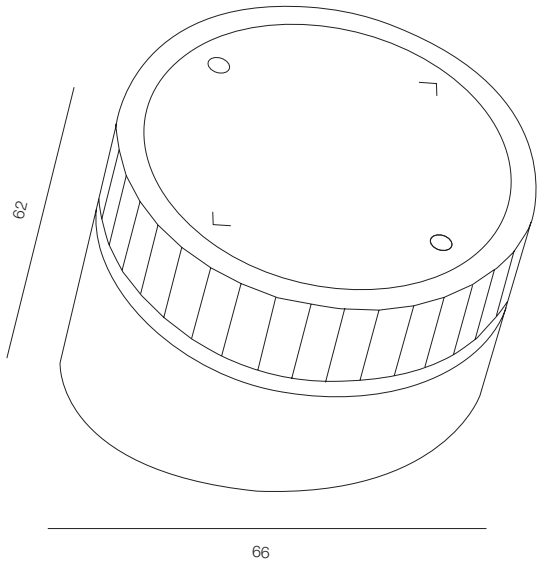

REMOTE CASAMBI

REMOTE CASAMBI

3VDC / IP20 / WARRANTY - 2 YEARS