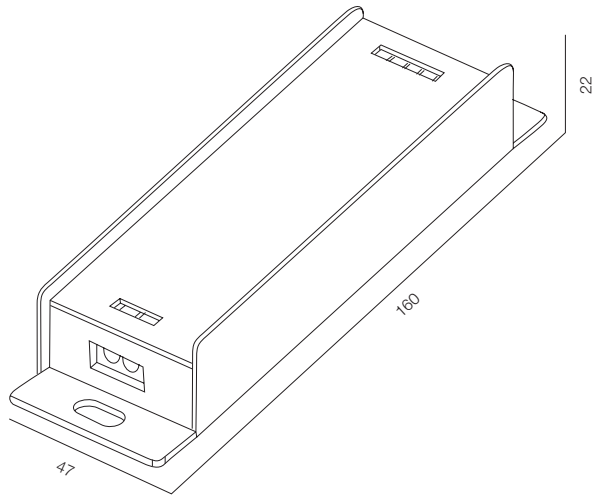

REMOTE CONTROL / MONO 24V

REMOTE CONTROL / MONO 24V

POWER - 180W / 24V / WARRANTY - 1YEARS

SIGNAL RECEIVER SR.4C

SIGNAL RECEIVER SR.4C

POWER - 480W / 24V / WARRANTY - 2 YEARS

REPEATER 4/5CH 24V

REPEATER 4/5CH 24V