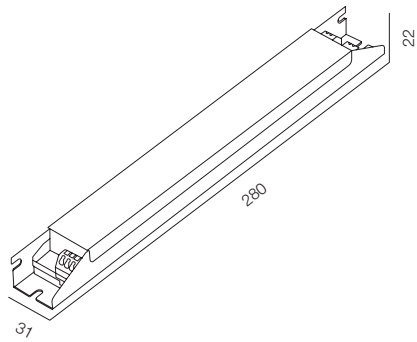

POWER - 100W, 200W, 240W, 400W, 600W / IP67 / 48V / CONTROL - DIM DALI, DIM 1-10 / WARRANTY - 2 YEARS

ERP 100-42V DIM 1-10

ELG 240-42V DALI

ELG 240-42V DIM 1-10

POWER SOURCE 42V

POWER - 100W, 240W / IP20, IP67 / 42V, 48V / CONTROL - DIM DALI, DIM 1-10 / WARRANTY - 2 YEARS