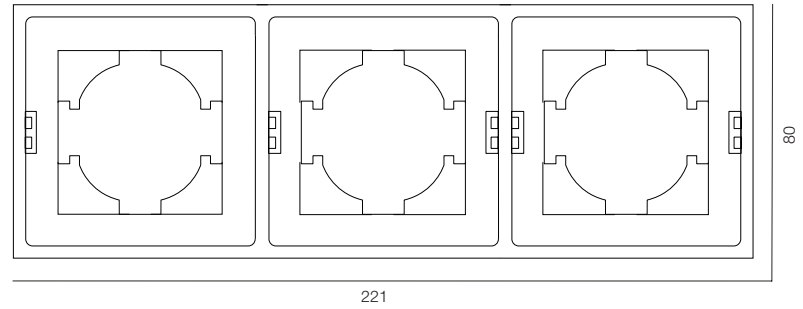

FRAME 3

SOCKET MECHANISM

WARRANTY - 2 YEARS / FINISHES: PAINT (white, black)