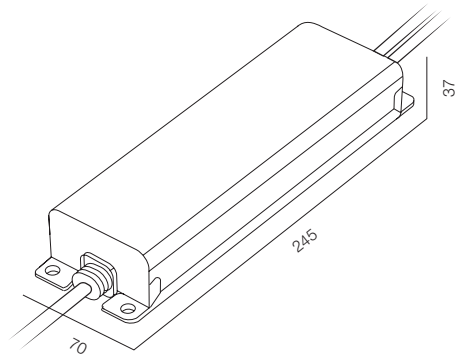

ELG 240-42V DALI