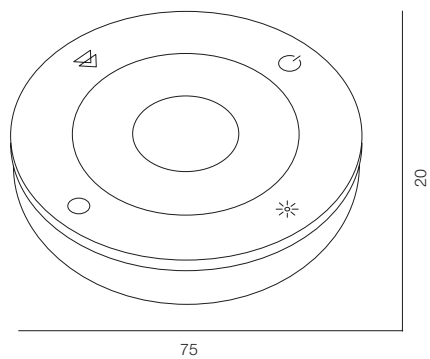

SIGNAL RECEIVER SR.4C 720W

REMOTE CONTROL CCT

REMOTE CONTROL CCT / CIRCA

TYPE - RECEIVER / LED - CCT / 24V, 48V / WARRANTY - 2 YEARS

REMOTE CONTROL RGBW

SIGNAL RECEIVER SR.4C 720W

REMOTE CONTROL RGBW / CIRCA