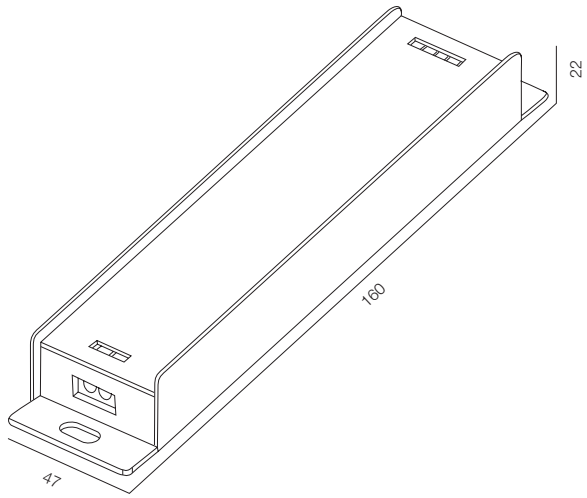

POWER - 348W, 480W / 24V / WARRANTY - 2 YEARS

CONVERTER DIM 220-DIM DALI

CONVERTER DIM DALI-DIM 220

POWER - 200W / CONTROL - DIM DALI / WARRANTY - 2 YEARS

DIMMER PUSH 4CH DIM DALI

DIMMER PUSH 4CH DIM DALI

4 DALI CHANNELS / WARRANTY - 2 YEARS