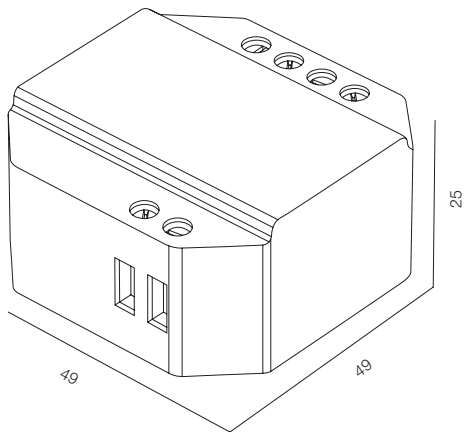

ZIGBEE ALICE 001

ZIGBEE ALICE CONTROL

220V - DIM TRIAC / CONTROL - ZIGBEE / WARRANTY - 2 YEARS

ZIGBEE VOICE 002

ZIGBEE VOICE 002 CONTROL

220V - DIM DALI (up to 20 devices) / CONTROL - ZIGBEE / WARRANTY - 2 YEARS