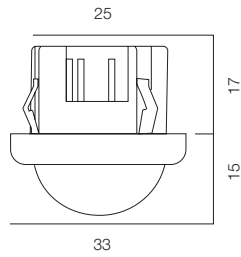

MOTION SENSOR KNX

MOTION SENSORS

IP20, IP65 / WARRANTY - 2 YEARS