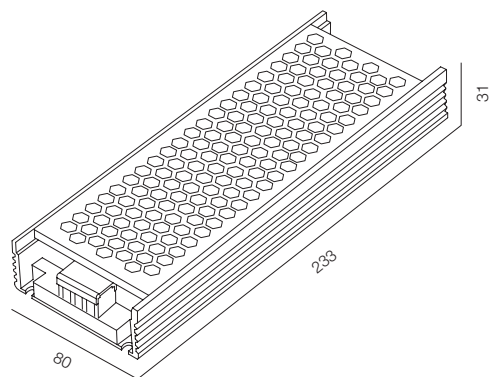

UHP 500-24/48V

POWER SOURCE 24V

POWER - 60W, 100W, 250W, 400W, 500W / IP20, IP40 / 24V / CONTROL - DIM 220, DIM 1-10 / WARRANTY - 1 YEARS