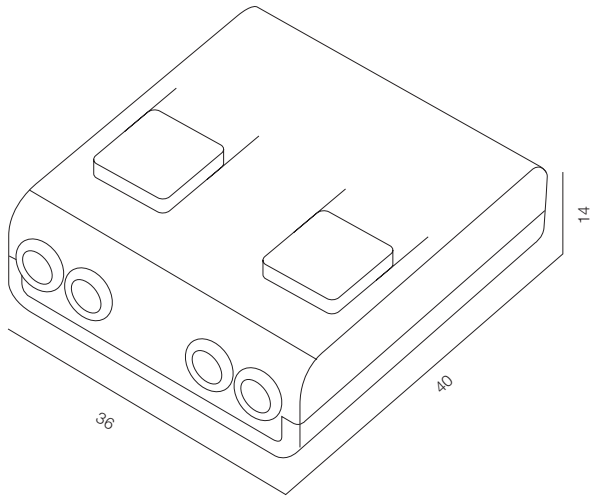

SMART LIGHT REMOTE

CASAMBI SMART LIGHT

UP TO 8 GROUPS, ACTIVE DALI PS / WARRANTY - 2 YEARS

CASAMBI CBU-ASD

CASAMBI DALI 1CH CONTROL

UP TO 8 DALI BALLASTS, ACTIVE DALI PS / 220V / WARRANTY - 2 YEARS

CASAMBI CBU-TED