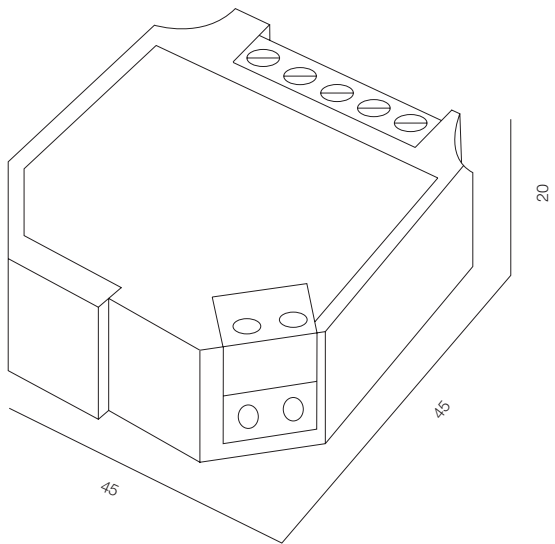

CONVERTER DIM 220-DIM DALI

CONVERTER DIM DALI-DIM 220

POWER - 200W / CONTROL - DIM DALI / WARRANTY - 2 YEARS