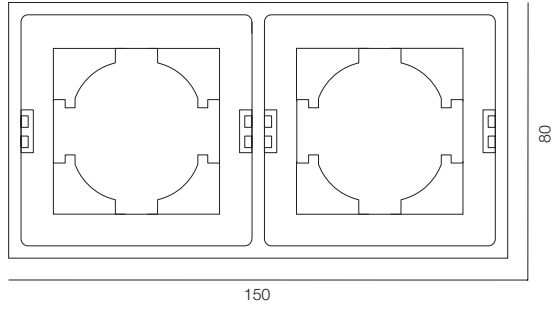

FRAME 2

SOCKET MECHANISM

WARRANTY - 2 YEARS / FINISHES: PAINT (white, black)