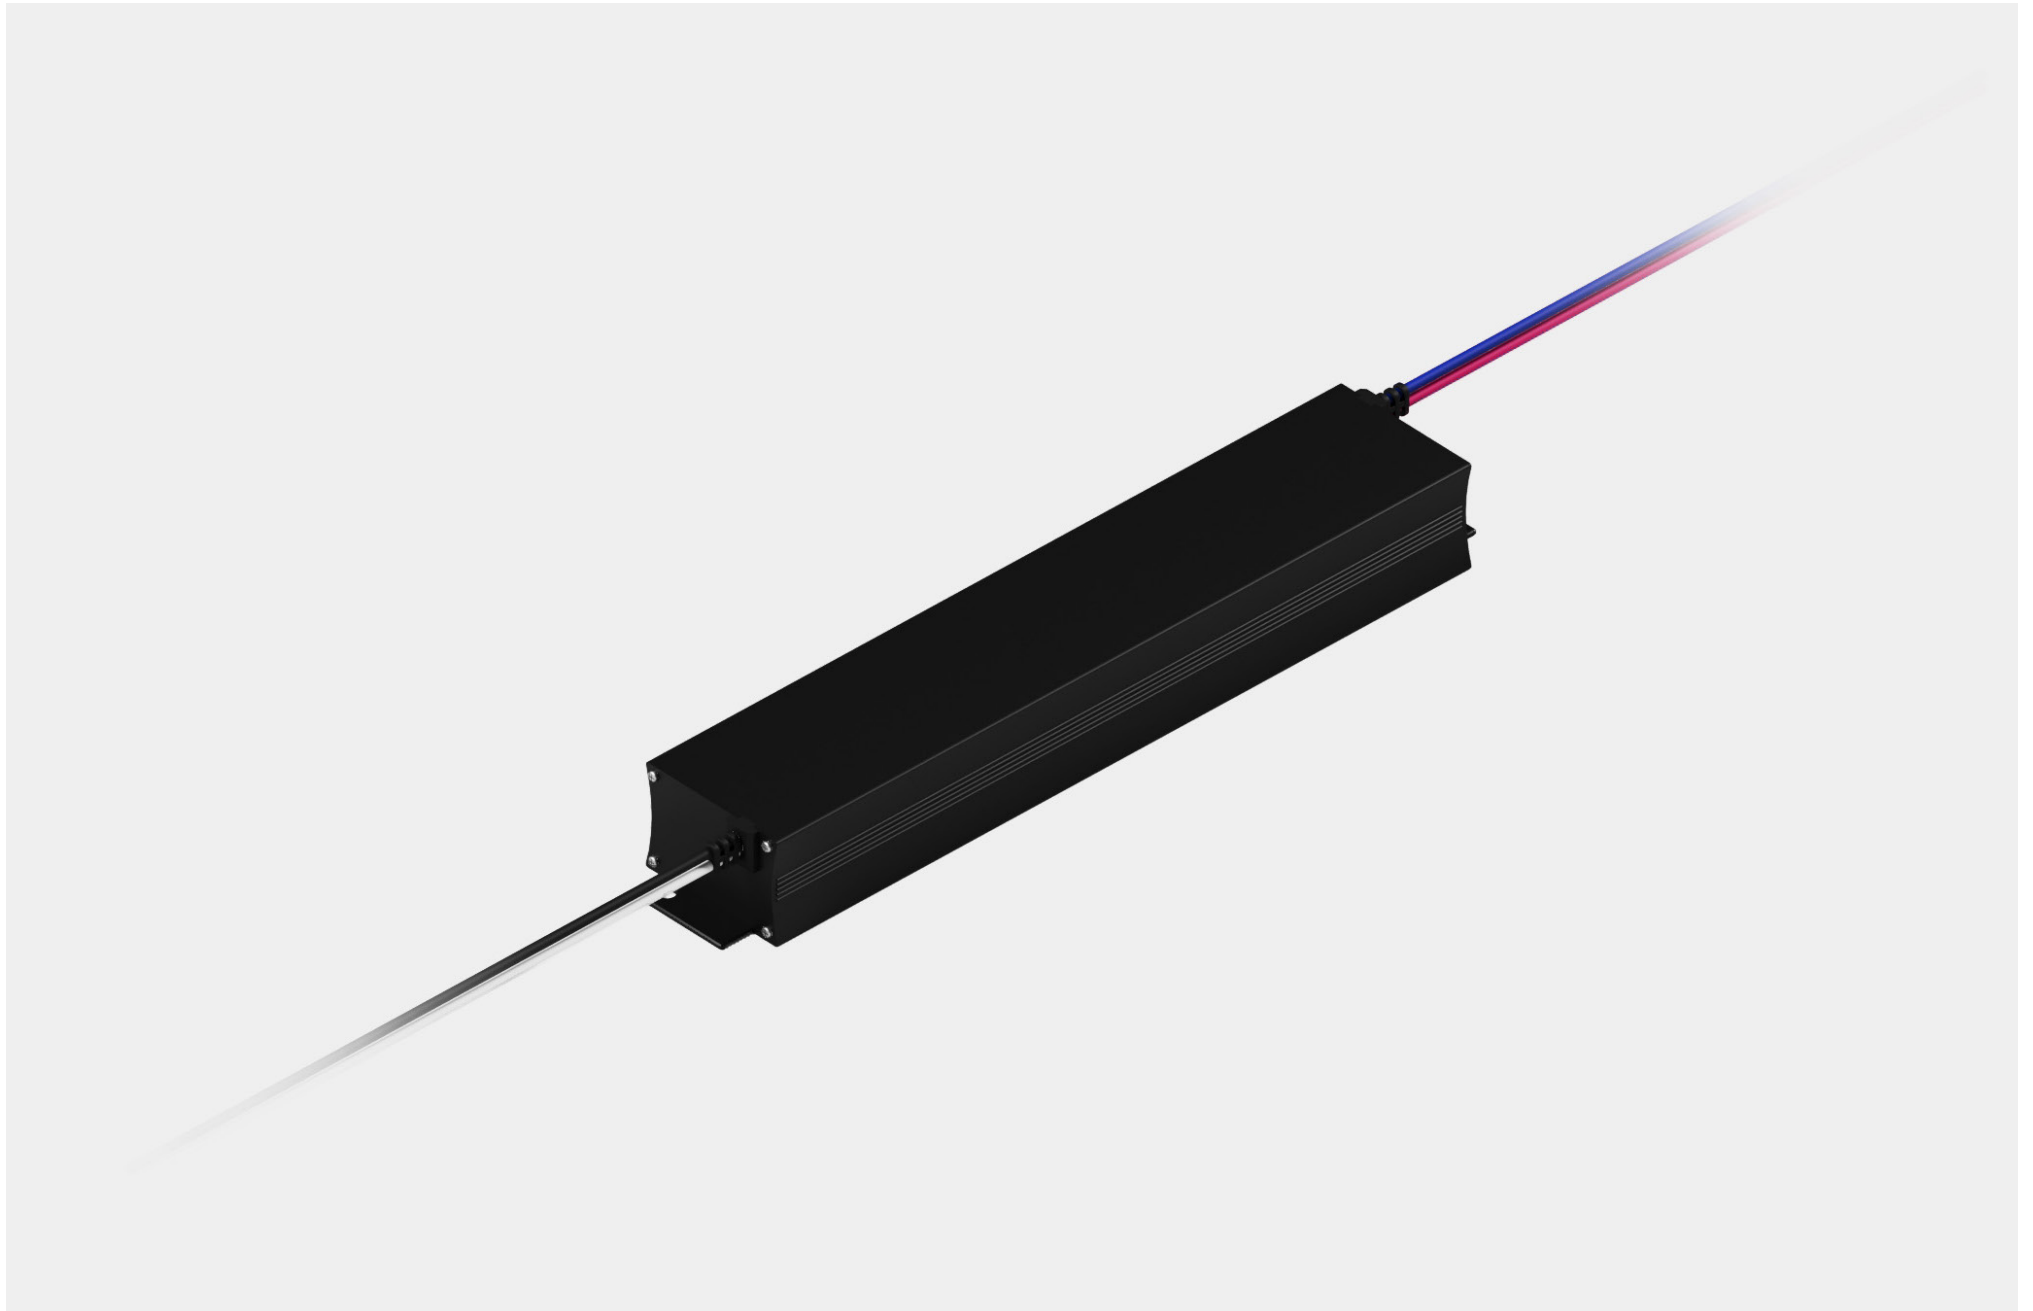

ELLE DECORATION, МОСКВА
2020

ОГЛАВЛЕНИЕ

POWER SOURCE 48V NO DIM (SLIM)	7	CONVERTER DIM 220-DIM DALI	59
POWER SOURCE 48V NO DIM	9	DIMMER PUSH 4CH DIM DALI	61
POWER SOURCE 48V DIM DALI	11	DIMMER 1CH-10A	63
POWER SOURCE 42V	13	DIMMER 220V	65
POWER SOURCE 24V	15	MOTION SENSORS	67
		MOTION SENSORS KNX (CRT)	69
DRIVER DIM DALI	17		
DRIVER DIM DALI 01%	19	SOCKET MECHANISM	71
DRIVER DIM TRIAC 220V	21	SWITCH MECHANISM	73
DRIVER DIM BLUETOOTH	23	DIM MECHANISM	75
CASAMBI SMART LIGHT	25	TOUCH PANEL GIRA G1	77
CASAMBI DALI 1CH CONTROL	27	WALL KEYS GIRA KNX	79
CASAMBI DIM220 1CH CONTROL	29	SWITCH MECHANISM GIRA KNX	81
REMOTE CASAMBI	31		
DALI POWER SUPPLY	33	M50 CAMERA	83
		LOCUS XS CAMERA	85
ZIGBEE ALICE CONTROL	35	REMOTE BRACKET CAMERA	87
ZIGBEE VOICE 002 CONTROL	37		
		SPECTROMETER CENTERSVET	89
SALUTE & ALISA CONTROL	39		
		TERMINAL 2	91
M2D (MATTER TO DALI) BRIDGE	41	WAGO BOX IP68	93
MATTER WALL PUSHBUTTON MODULE	43		
		EMERGENCY SPOT	95
REMOTE CONTROL CCT / CIRCA	45	EMERGENCY S2S	97
REMOTE CONTROL RGBW / CIRCA	47	DRIVER EMERGENCY 2.5W	99
REMOTE CONTROL / 4C	49	EMERGENCY POWER 40W	101
CONTROLLER DALI / RGBW 48V	51		
REMOTE CONTROL / MONO 24V	53		
SIGNAL RECEIVER SR.4C	55		
REPEATER 24V	57		