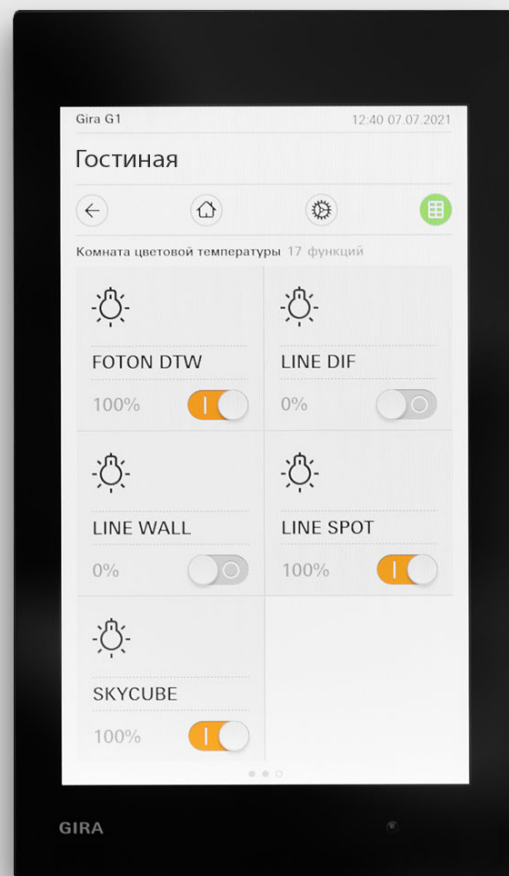

TOUCH PANEL GIRA G1

TOUCH PANEL GIRA G1

FINISHES: PAINT (white, black)

95

95

1 KEY

95

95