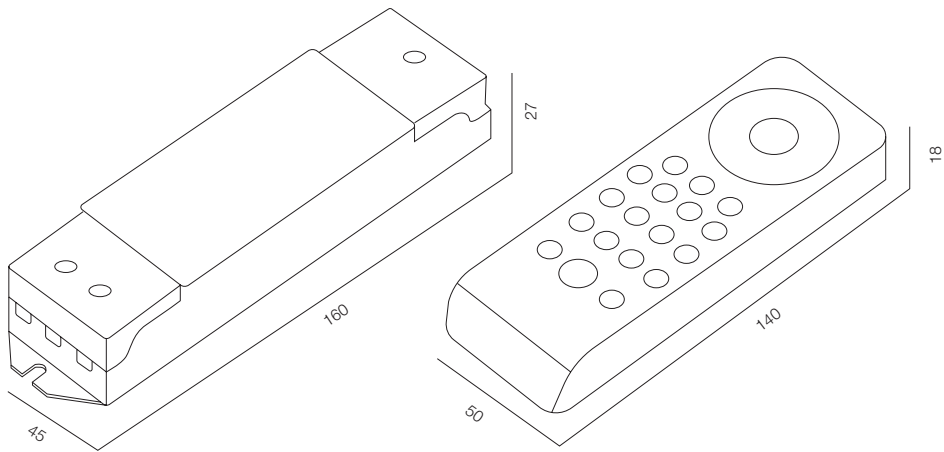

CONTROLLER SET.4C

REMOTE CONTROL / 4C

220V / WARRANTY - 2 YEARS