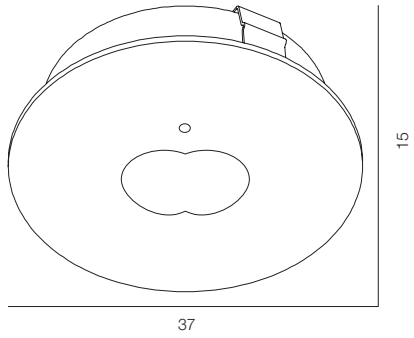

CON 2 PIN IP68 (ETL PX)

CON 3 PIN IP68 (EVO 01)

WAGO BOX IP68

EMERGENCY SPOT

EMERGENCY SPOT

POWER - 3W / WIDE / CCT - 4000K / 220V / PULSATION - <1% / WARRANTY - 2 YEARS / FINISHES: PAINT (white)

EMERGENCY S2S