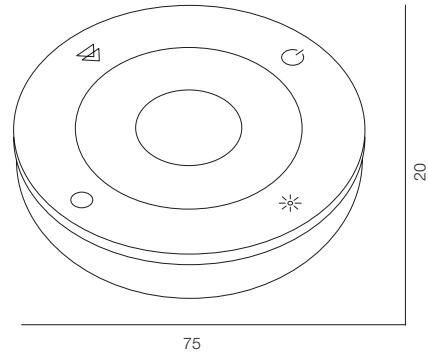

REMOTE CONTROL CCT

REMOTE CONTROL CCT / CIRCA

TYPE - RECEIVER / LED - CCT / 24V, 48V / WARRANTY - 2 YEARS