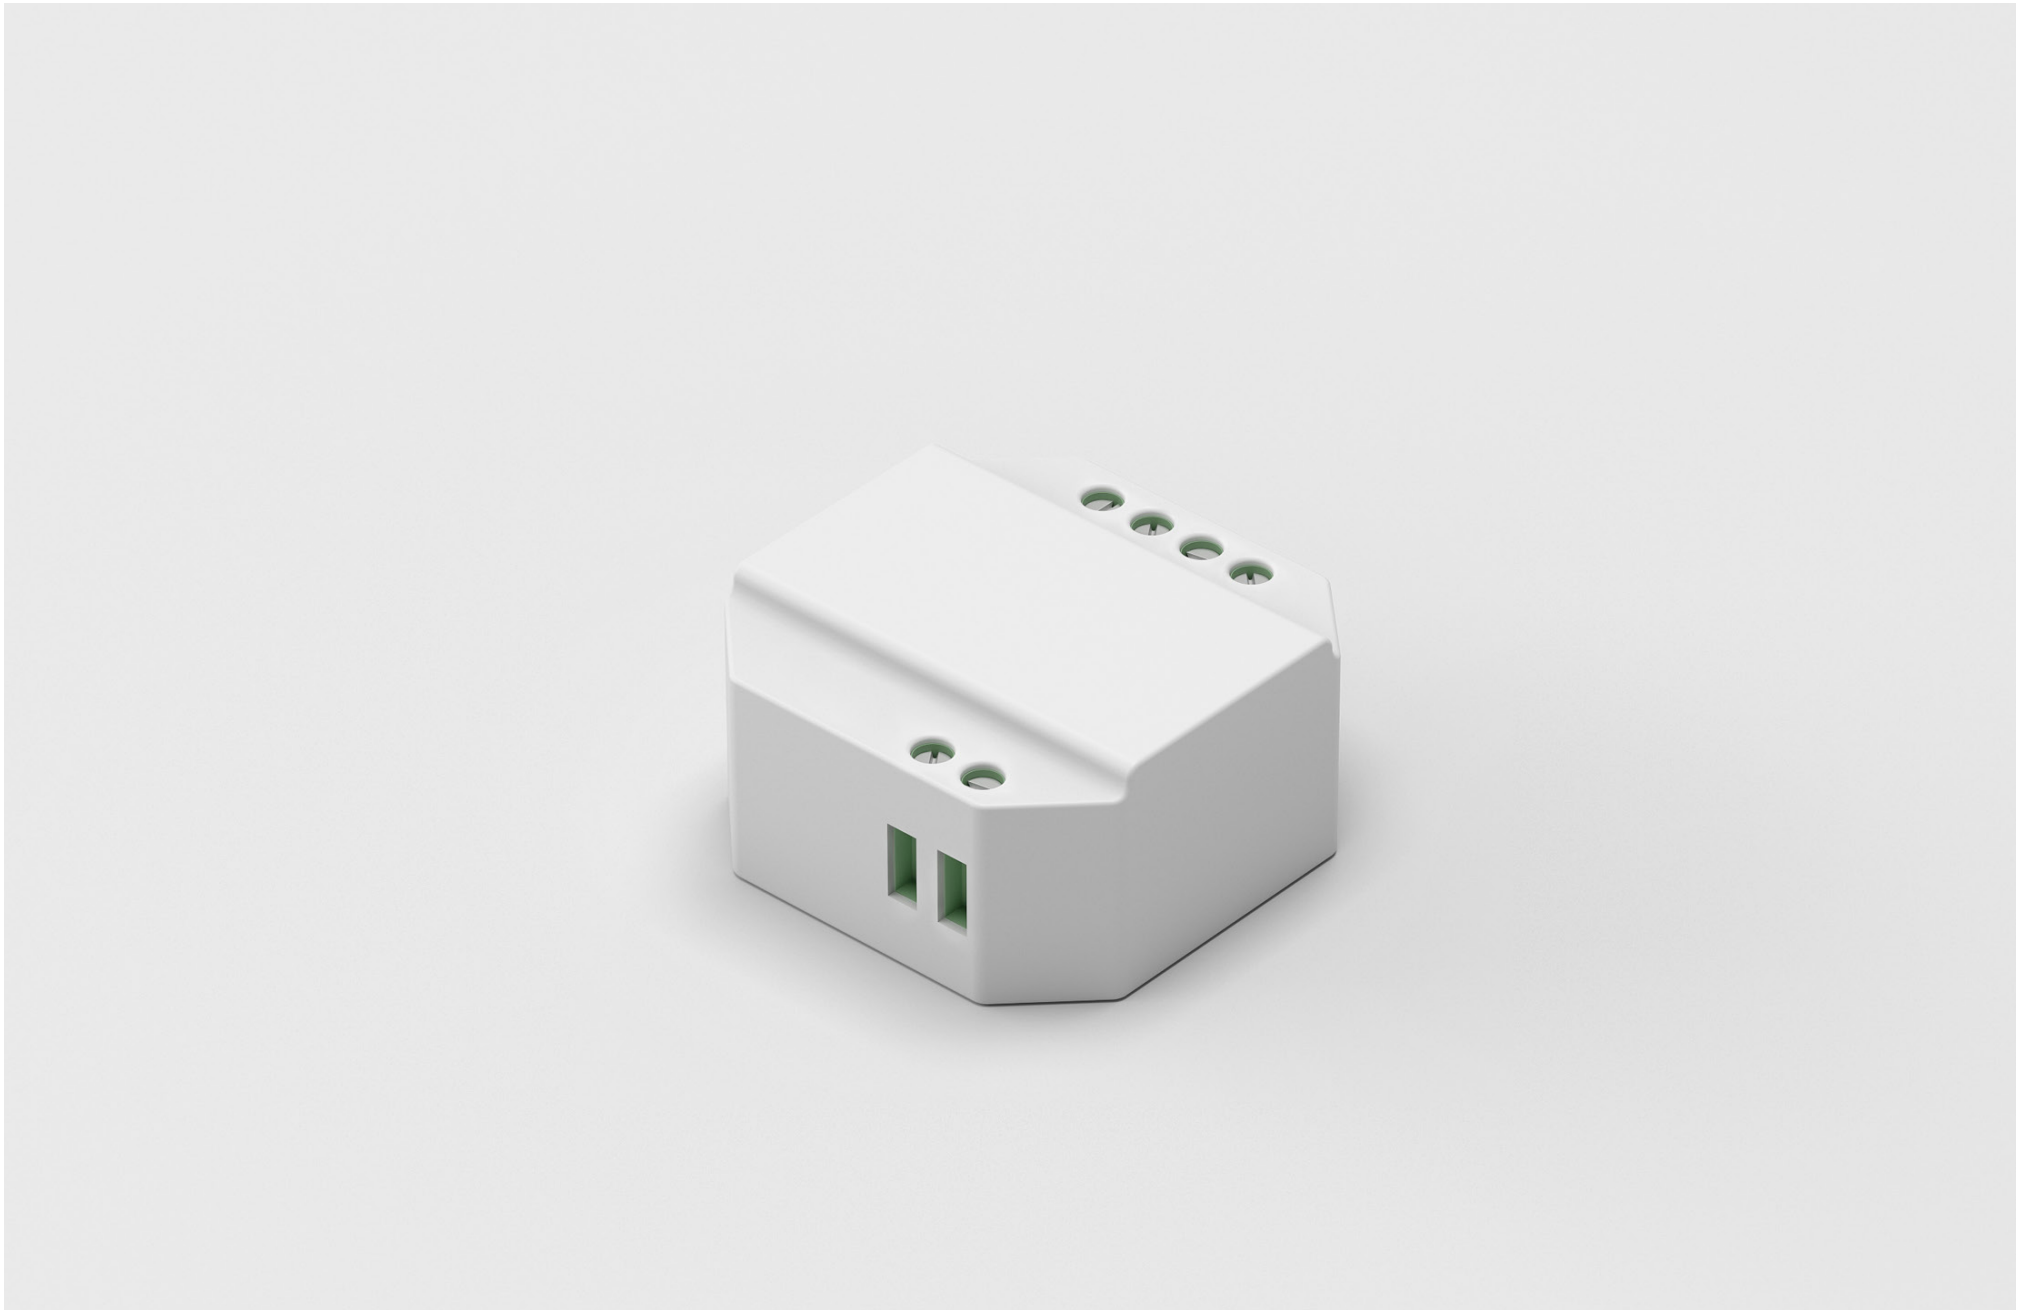

ZIGBEE ALICE 001

ZIGBEE ALICE CONTROL

220V - DIM TRIAC / CONTROL - ZIGBEE / WARRANTY - 2 YEARS

ZIGBEE VOICE 002

ZIGBEE VOICE 002 CONTROL

220V - DIM DALI (up to 20 devices) / CONTROL - ZIGBEE / WARRANTY - 2 YEARS