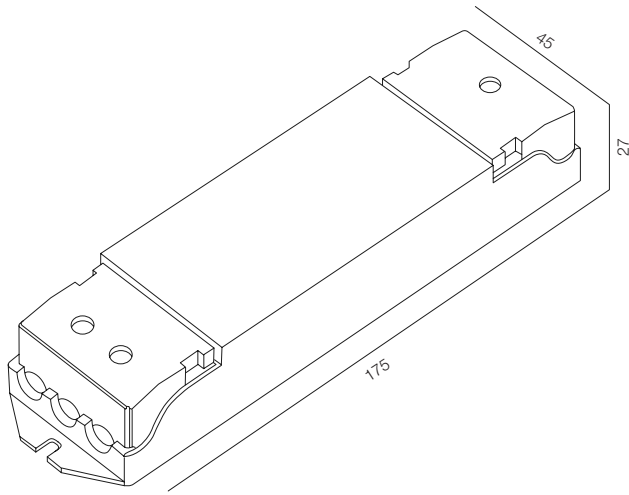

M2D (MATTER TO DALI) BRIDGE

220V - DIM DALI (up to 8 devices) / CONTROL - MATTER / WARRANTY - 2 YEARS

MATTER WALL PUSHBUTTON MODULE

MATTER WALL PUSHBUTTON MODULE

220V / CONTROL - MATTER / WARRANTY - 2 YEARS