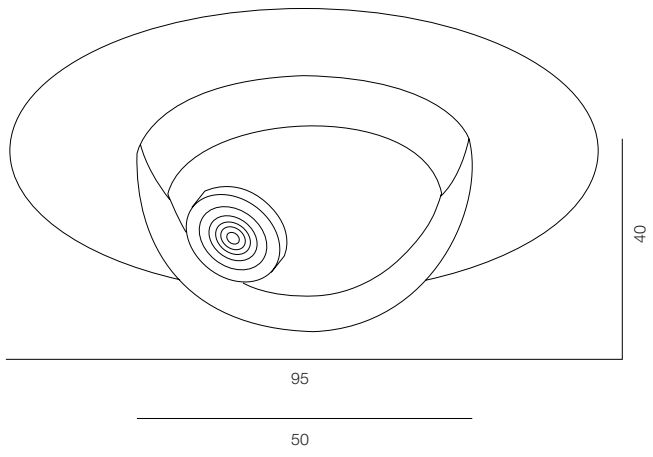

95

2 KEYS

95

4 KEYS

SWITCH MECHANISM GIRA KNX

TYPE - 1 KEY, 2 KEYS, 4 KEYS

BOX M50 CAMERA T WH

M50 CAMERA