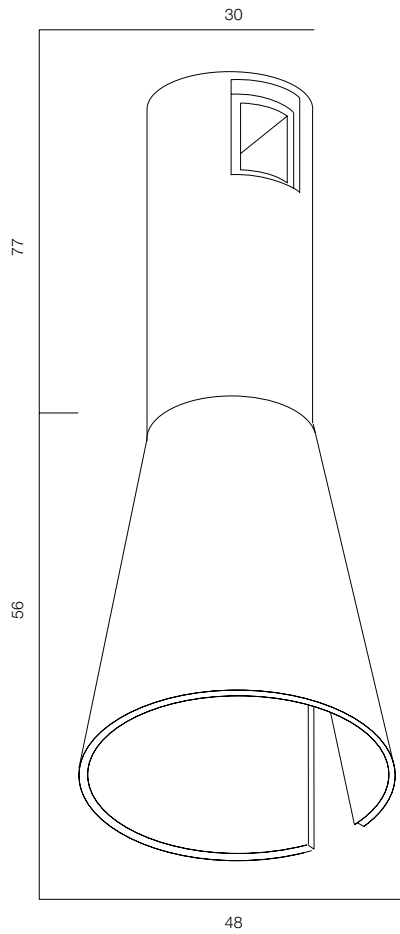

AUROOM CONUS CUT 4W

AUROOM CONUS CUT

POWER - 4W / OPTIC - MEDIUM / CCT - 2700K / CRI>97 Ra (R9>90) / COMFORT - UGR <19 /
IP40 / 48V / CONTROL - DIM DALI / WARRANTY - 5 YEARS

FINISHES: 100% BRASS (gold, black, pink, platinum)