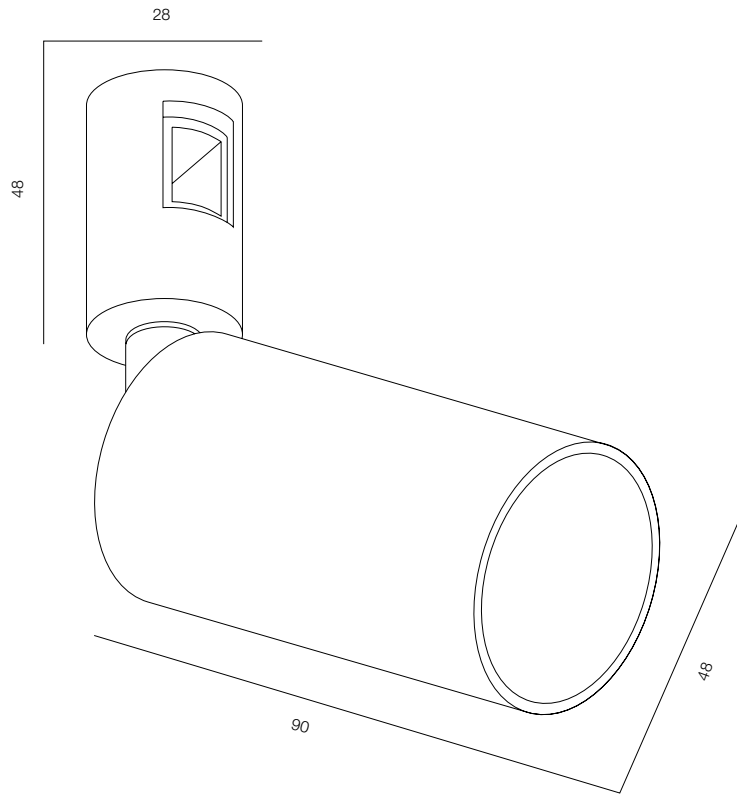

AUROOM LOCUS FITO 48

AUROOM LOCUS FITO

POWER - 10W / OPTIC - MEDIUM / CCT - FITO / COMFORT - UGR <19 /
IP40 / 48V / CONTROL - DIM DALI / WARRANTY - 5 YEARS

FINISHES: 100% BRASS (gold, black)