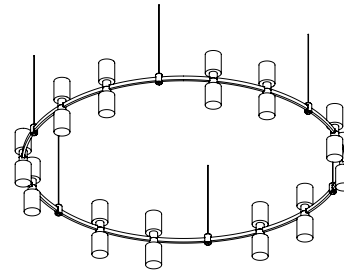

12 AUR SPHERA

6 AUR LOCUS PDNT 880

AUR TRACK ROUND 1200

Track 1200mm
Fasterner Aur con Base 200
Power Aur power base
Finishing 100% Brass – Gold, Platinum, Black

12 AUR TUBE DUO V.2

12 AUR TUBE DUO V.1

12 AUR DRUM DUO