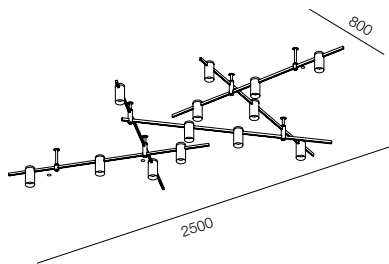

AUR CROSS LINE 250

Track	1 Aur track 2500mm, 1 Aur track 1200 mm, 2 Aur track 800 mm
Fasterner	4 Aur con base 100, 3 Aur con duo base 50, 1 Aur con base 50
Power	1 Aur power base 50
Finishing	100% Brass – Gold, Platinum, Black