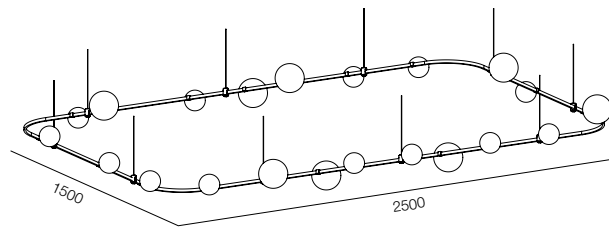

AUR ROUND CORNER SET

AUR BUBBLE 100 + AUR BUBBLE 140

Track 3 Aur track 2500mm, 4 Aur round corner,
Fasterner 8 Aur tros
Power 1 Aur power base, 1 Aur driver base
Finishing 100% Brass – Gold, Platinum, Black