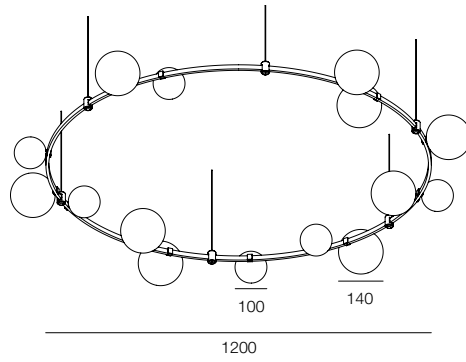

FINISHES: 100% BRASS (gold, black, pink, platinum)

AUROOM ROUND BUBBLE 88

AUROOM ROUND BUBBLE 120

AUROOM ROUND BUBBLE 150

AUROOM ROUND BUBBLE 180

AUROOM ROUND BUBBLE

POWER - 52W, 62W, 78W, 96W / ANGLE - FLOOD / CCT - 2700K / CRI>97 Ra (R9>90) / COMFORT - UGR <19 /
 IP40 / 48V / CONTROL - DIM DALI / WARRANTY - 5 YEARS