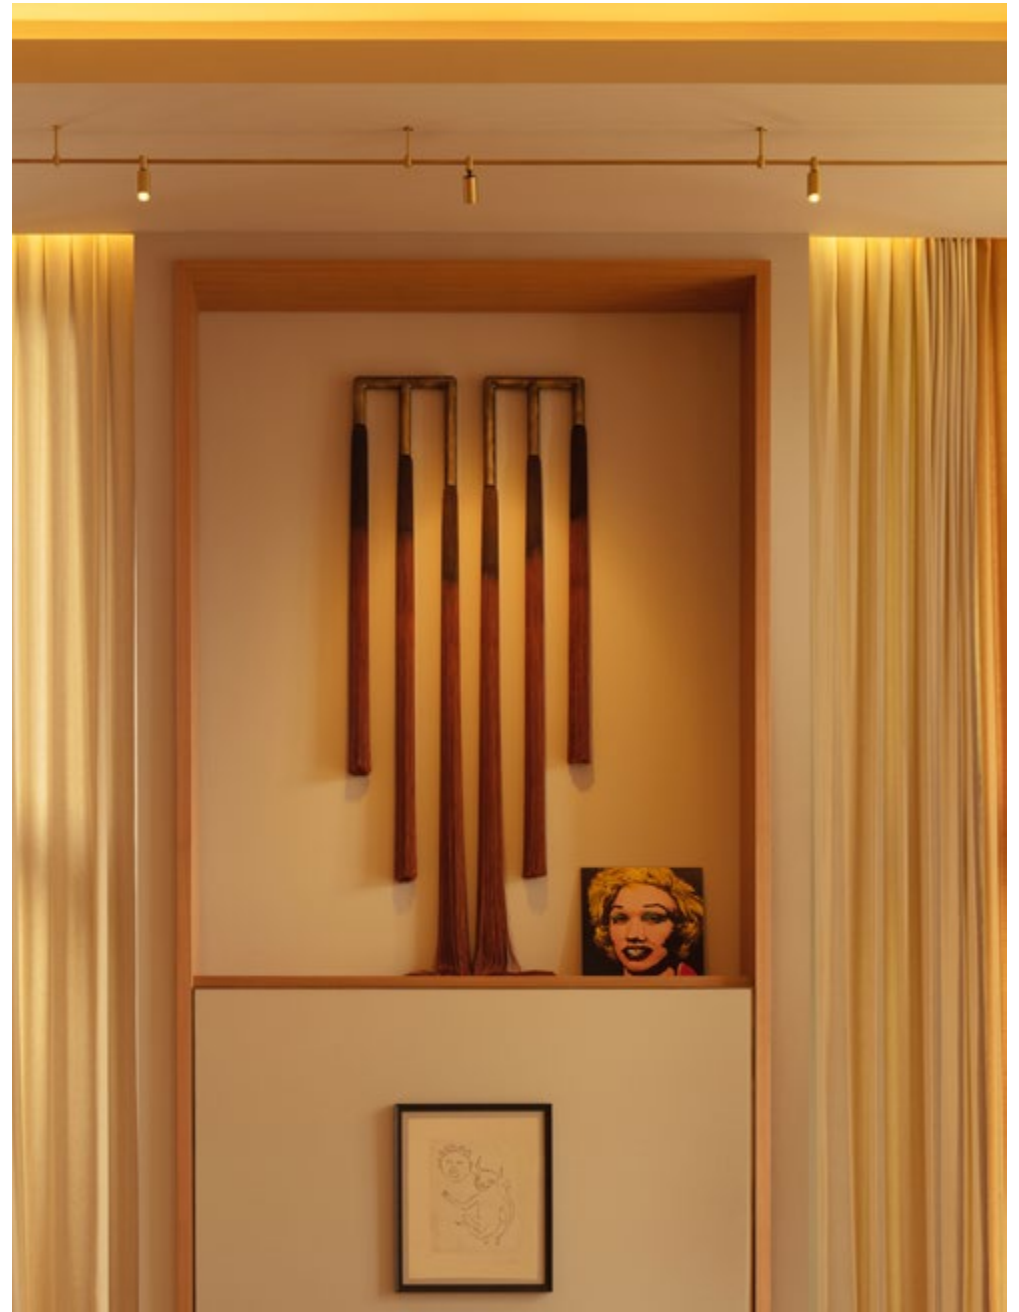

AUROOM TUBE DUO 100% BRASS GOLD

Design ABD ARCHITECTS / Restaurant HUAWEI

AUROOM FREELIGHT 100% BRASS GOLD
Design ABD ARCHITECTS / Restaurant HUAWEI

AUROOM SHAR 100% BRASS GOLD

Club residence BOGENHOUSE

AUROOM LOCUS TURN 100% BRASS GOLD

Office GRAND ROYAL RESIDENCES (Sochi)

AUROOM LOCUS 100% BRASS GOLD

Architect VICTOR GROSU / Restaurant ADAMO (Bucharest)

AUROOM LOCUS TURN 100% BRASS GOLD / AUROOM LOCUS 100% BRASS GOLD

Apartment of KLAVA KOKA