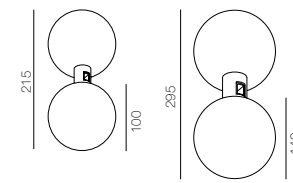

AUR SHAR SOFT PDNT

AUR SHAR DUO