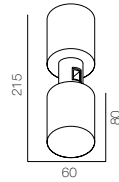

AUR BUBBLE

AUR DRUM DUO