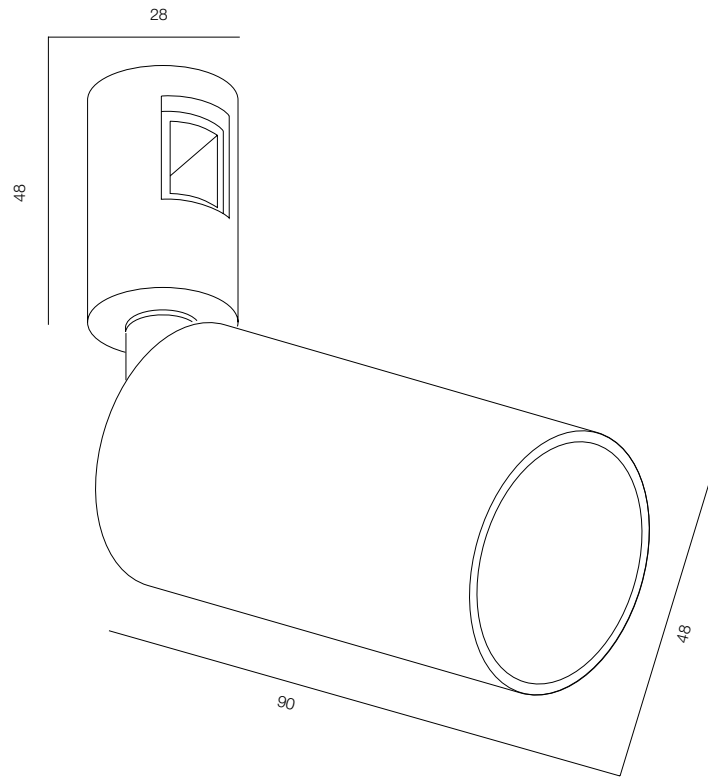

AUROOM TURN LOCUS 48

AUROOM LOCUS TURN

POWER - 4W, 10W / OPTIC - MEDIUM / CCT - 2700K / CRI>97 Ra (R9>90) / COMFORT - UGR <19 / IP40 / 48V / CONTROL - DIM DALI / WARRANTY - 5 YEARS

FINISHES: 100% BRASS (gold, black, pink, platinum)