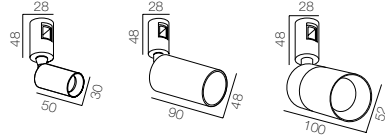

AUROOM LIGHTING

AUR TURN LOCUS