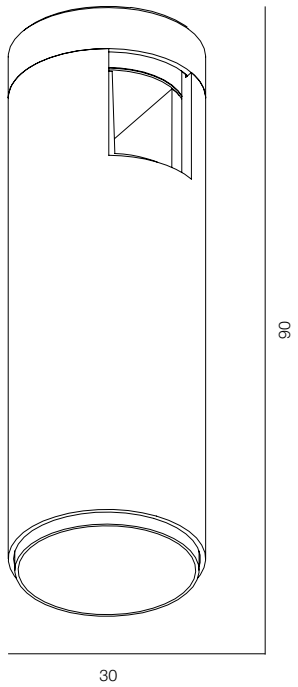

AUROOM LOCUS PRO 30