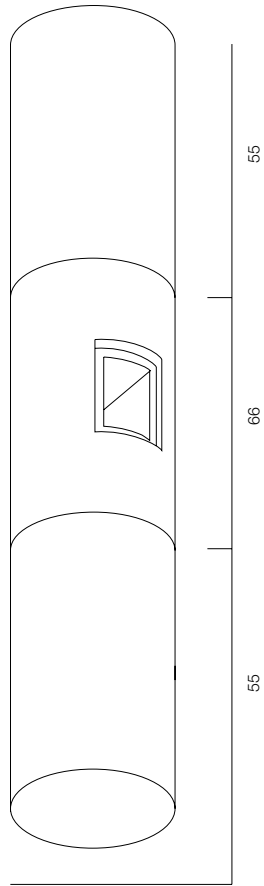

30

AUROOM TUBE DUO 10W

AUROOM TUBE

POWER - 4W, 8W / ANGLE - FLOOD / CCT - 2700K / CRI>97 Ra (R9>90) / COMFORT - UGR <19 / IP40 / 48V / CONTROL - DIM DALI / WARRANTY - 5 YEARS

FINISHES: 100% BRASS (gold, black, pink, platinum)