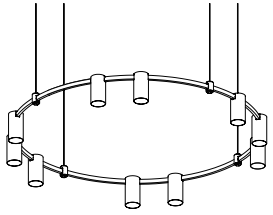

880

AUROOM ROUND LOCUS 100W 880