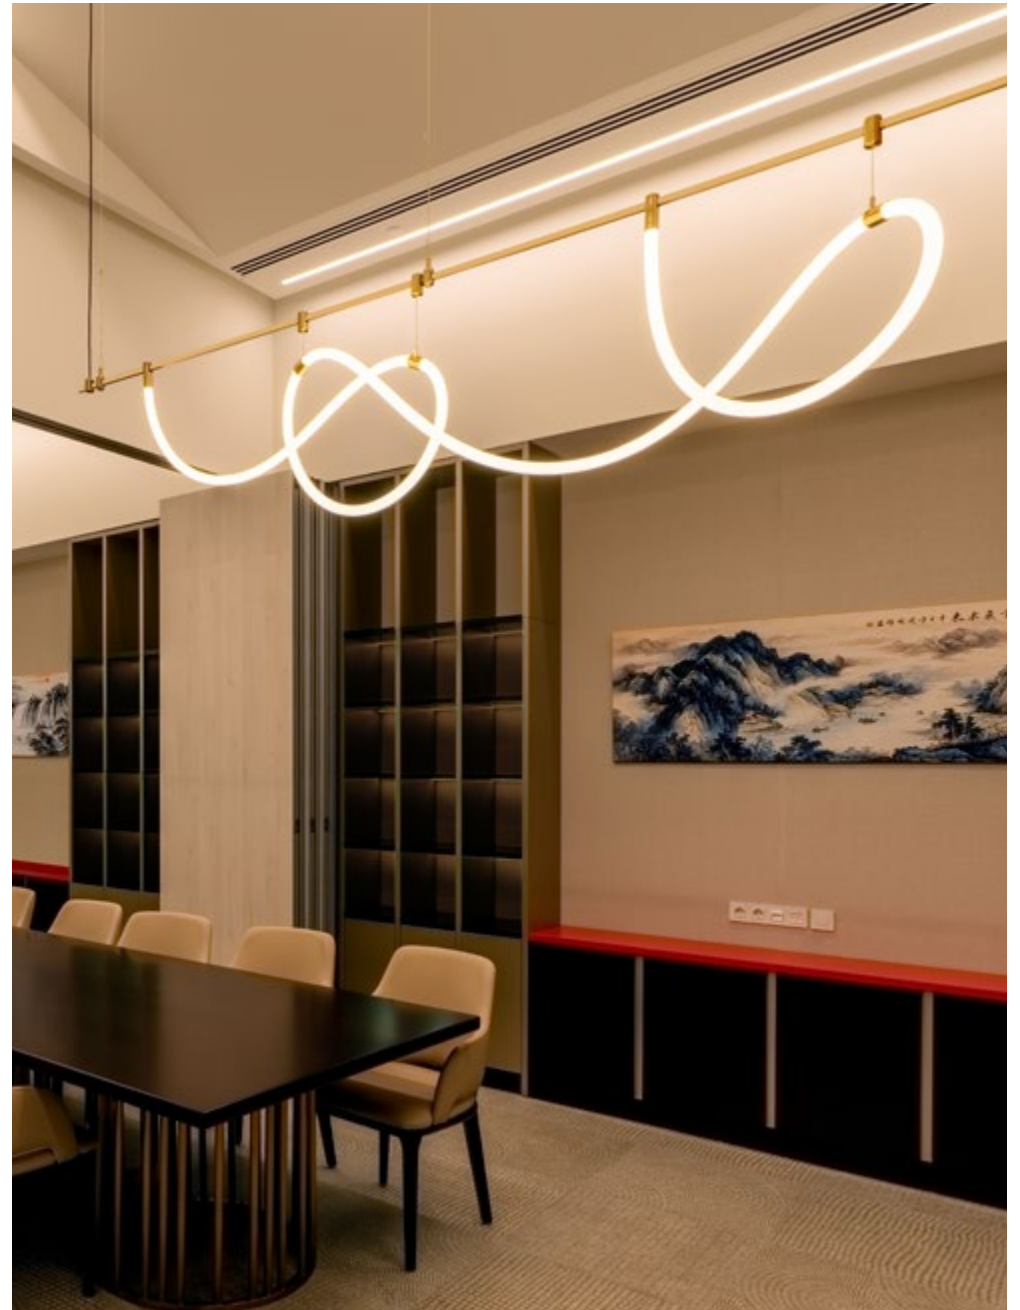

AUROOM FREELIGHT 100% BRASS GOLD
Design ABD ARCHITECTS / Restaurant HUAWEI