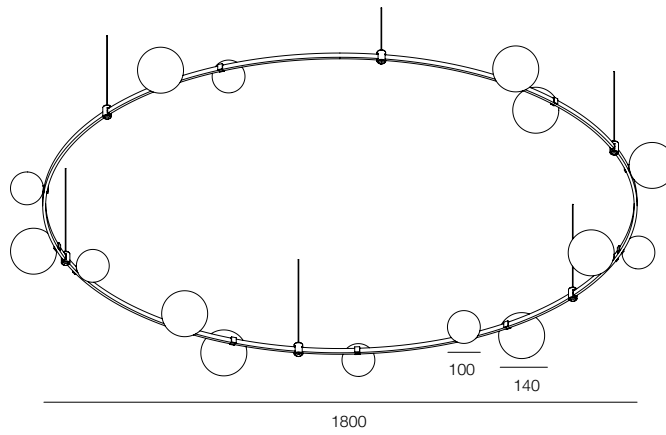

FINISHES: 100% BRASS (gold, black, pink, platinum)

AUROOM ROUND BUBBLE 88

AUROOM ROUND BUBBLE 120

AUROOM ROUND BUBBLE 150

AUROOM ROUND BUBBLE 180

AUROOM ROUND BUBBLE

POWER - 52W, 62W, 78W, 96W / ANGLE - FLOOD / CCT - 2700K / CRI>97 Ra (R9>90) / COMFORT - UGR <19 /
 IP40 / 48V / CONTROL - DIM DALI / WARRANTY - 5 YEARS