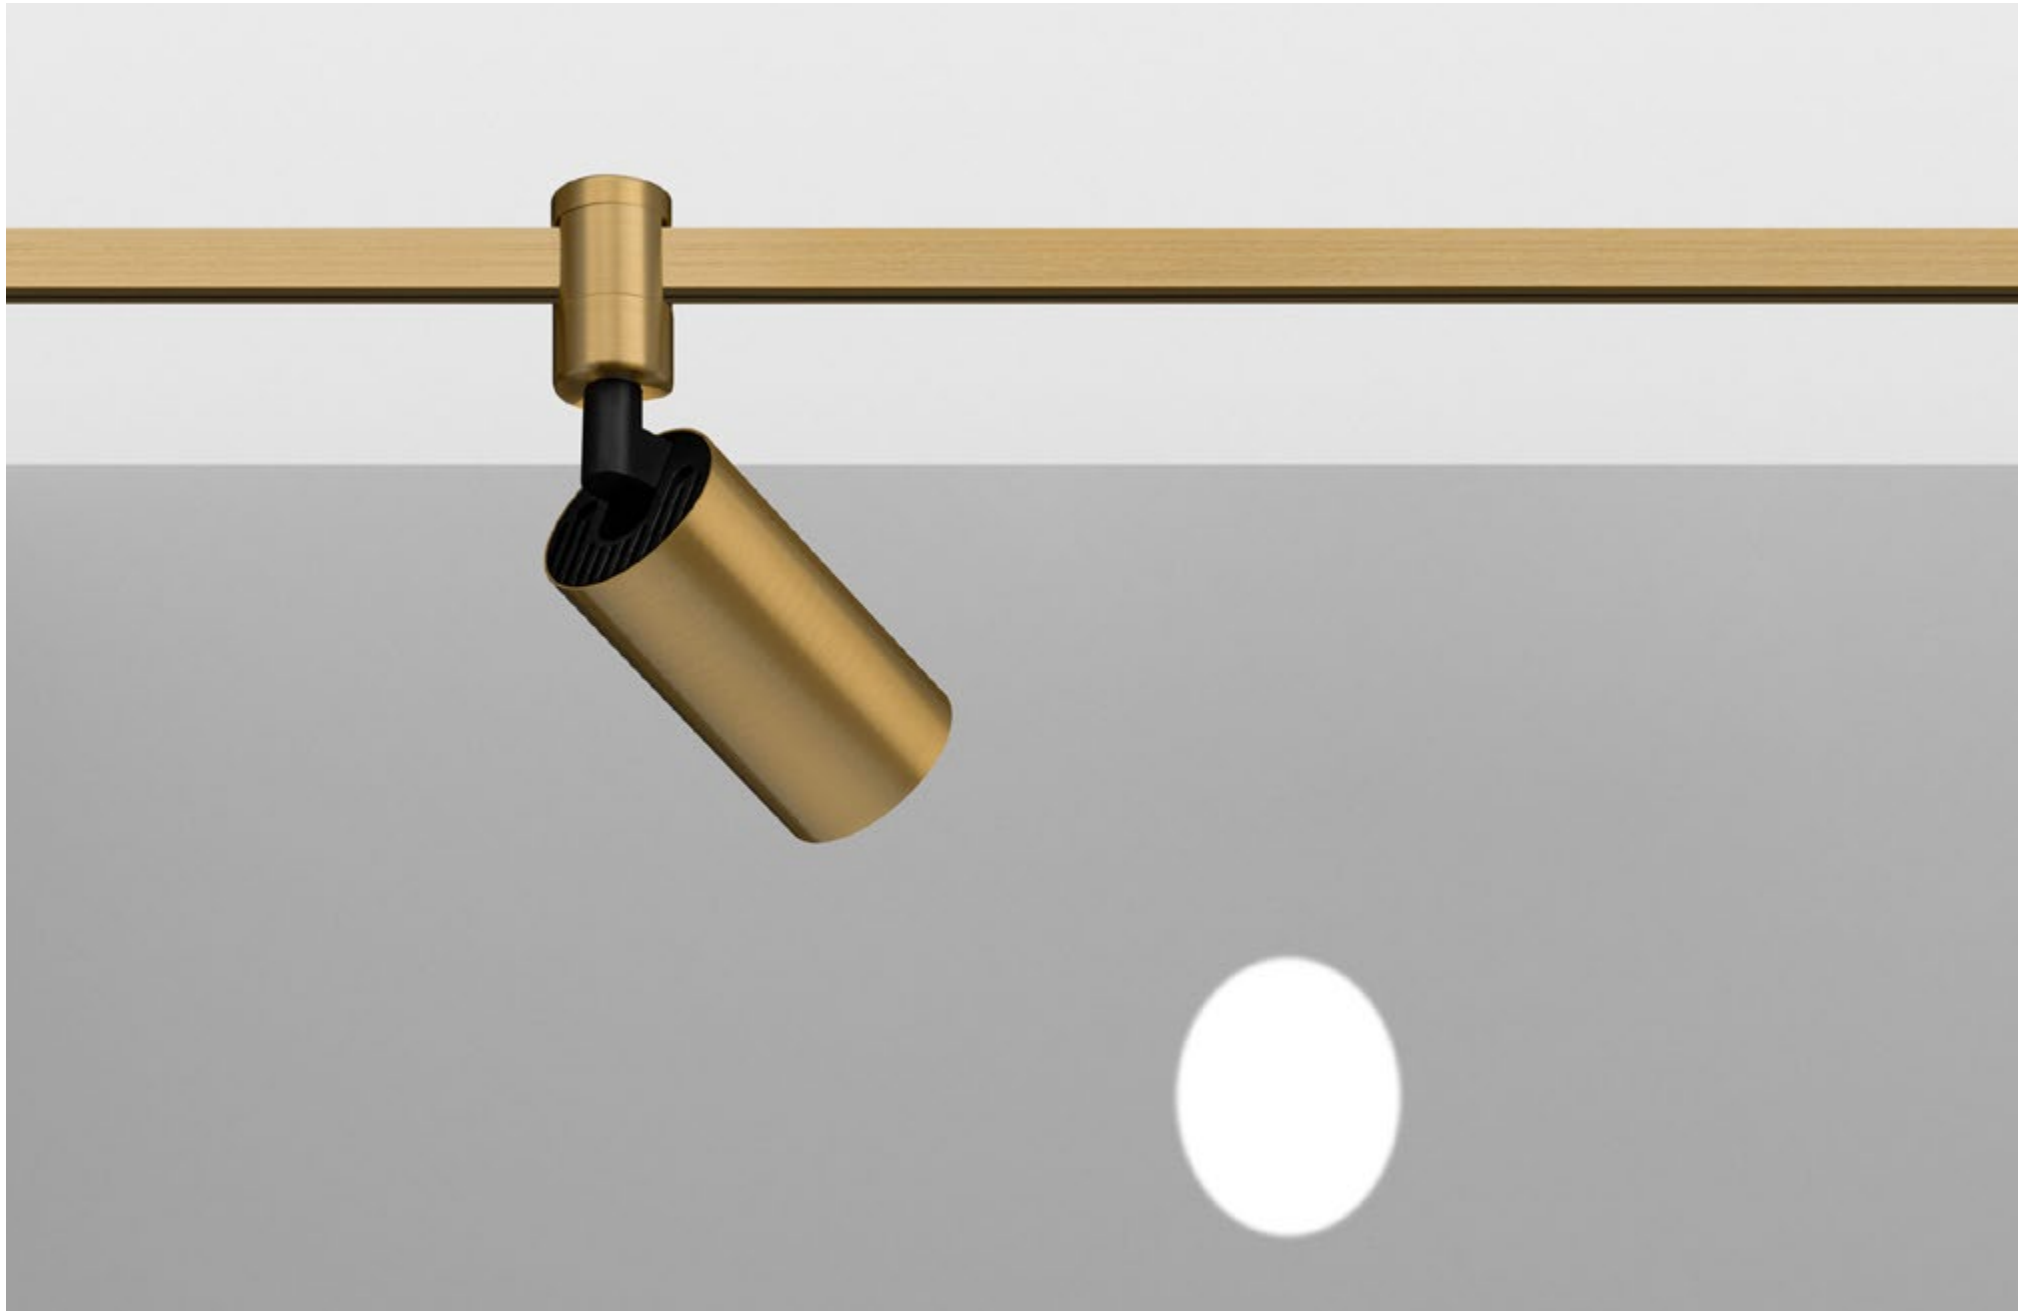

FINISHES: 100% BRASS (gold, black, pink, platinum)

AUROOM LOCUS TURN SUPER SPOT 48

AUROOM LOCUS TURN SUPER SPOT

POWER - 4W, 10W / OPTIC - SUPER SPOT / CCT - 2200K / CRI>97 Ra (R9>90) / COMFORT - UGR <19 / IP40 / 48V / CONTROL - DIM DALI / WARRANTY - 5 YEARS