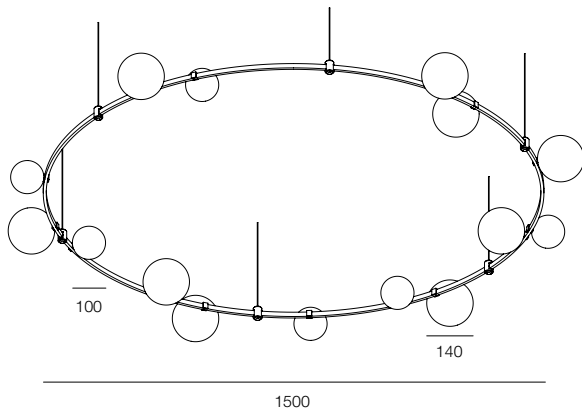

FINISHES: 100% BRASS (gold, black, pink, platinum)

AUROOM ROUND BUBBLE 88

AUROOM ROUND BUBBLE 120

AUROOM ROUND BUBBLE 150

AUROOM ROUND BUBBLE 180

AUROOM ROUND BUBBLE

POWER - 52W, 62W, 78W, 96W / ANGLE - FLOOD / CCT - 2700K / CRI>97 Ra (R9>90) / COMFORT - UGR <19 /
 IP40 / 48V / CONTROL - DIM DALI / WARRANTY - 5 YEARS