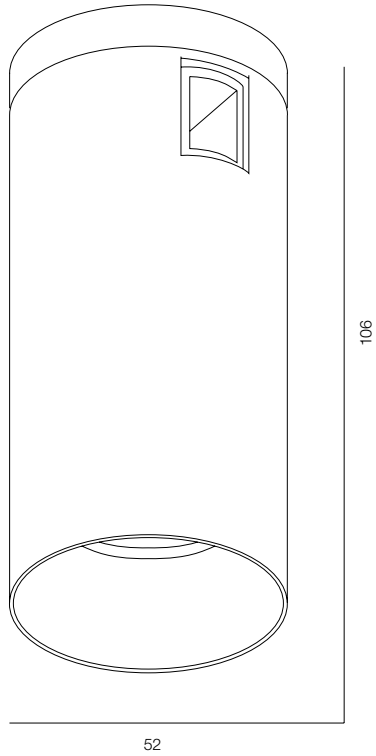

15 AUR LOCUS

12 AUR DRUM DUO

AUR FREELIGHT V.3

AUROOM LOCUS 30

AUROOM LOCUS 52

AUROOM LOCUS

POWER - 4W, 10W / OPTIC - MEDIUM / CCT - 2700K / CRI>97 Ra (R9>90) / COMFORT - UGR <19 / IP40 / 48V / CONTROL - DIM DALI / WARRANTY - 5 YEARS