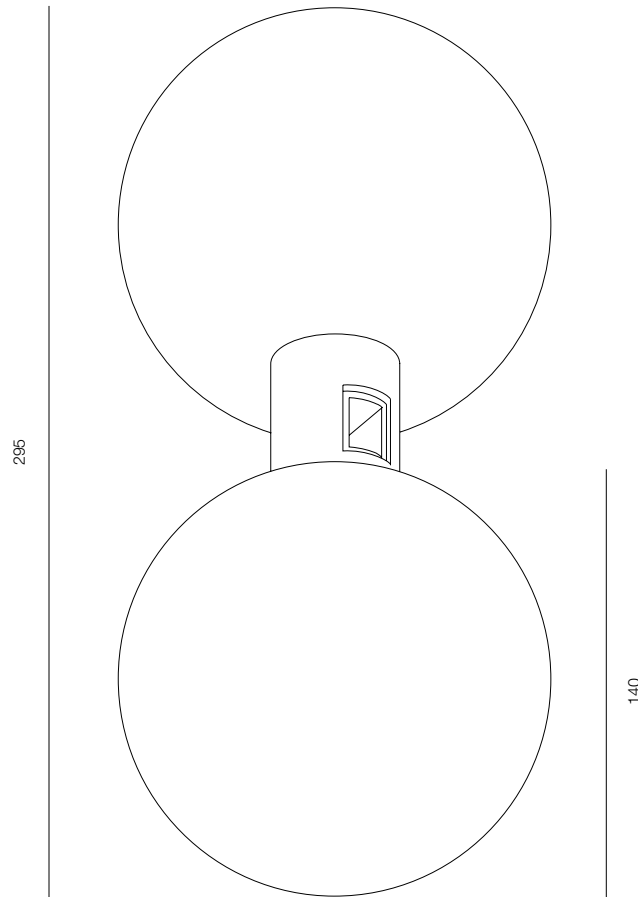

FINISHES: 100% BRASS (gold, black, pink, platinum)

AUROOM SHAR DUO 215

AUROOM SHAR DUO 295

AUROOM SHAR DUO

POWER - 6W, 12W / ANGLE - FLOOD / CCT - 2700K / CRI>97 Ra (R9>90) / COMFORT - UGR <19 /
IP40 / 48V / CONTROL - DIM DALI / WARRANTY - 5 YEARS