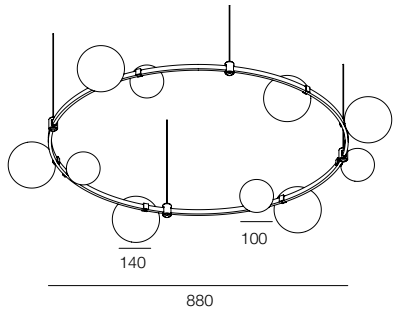

FINISHES: 100% BRASS (gold, black, pink, platinum)

AUROOM ROUND BUBBLE 88

AUROOM ROUND BUBBLE 120

AUROOM ROUND BUBBLE 150

AUROOM ROUND BUBBLE 180

AUROOM ROUND BUBBLE

POWER - 52W, 62W, 78W, 96W / ANGLE - FLOOD / CCT - 2700K / CRI>97 Ra (R9>90) / COMFORT - UGR <19 /
 IP40 / 48V / CONTROL - DIM DALI / WARRANTY - 5 YEARS