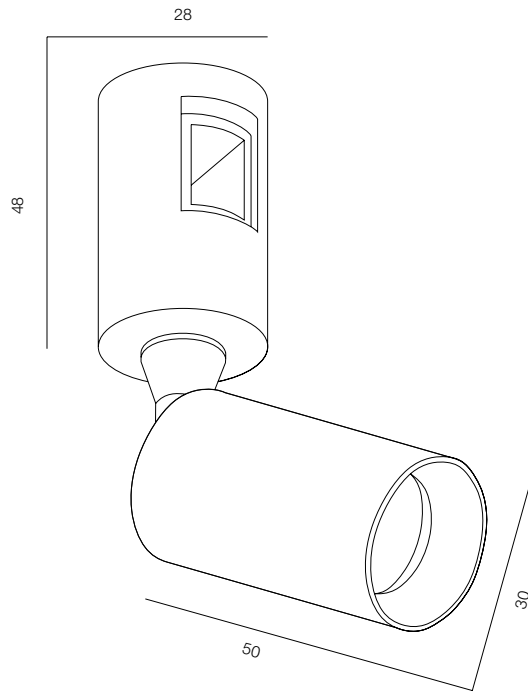

AUROOM TURN LOCUS 30