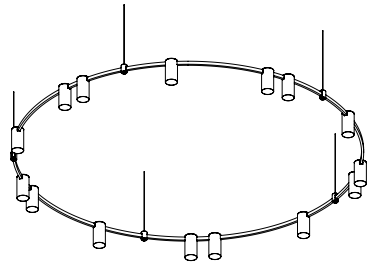

15 AUR LOCUS