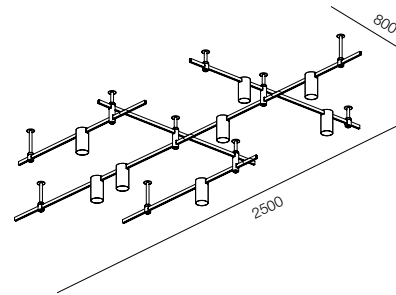

AUR RECTANGLE 250 + 12 AUR LOCUS

Track	1 Aur track 2500mm, 2 Aur track 1200 mm, 2 Aur track 800 mm
Fasterner	4 Aur con base 100, 4 Aur con duo base 50, 1 Aur con base 50
Power	1 Aur power base 50
Finishing	100% Brass – Gold, Platinum, Black