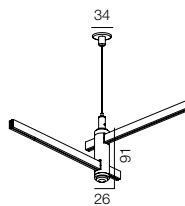

PEDANT FASTENINGS

AUR TROS

AUR TROS DUO