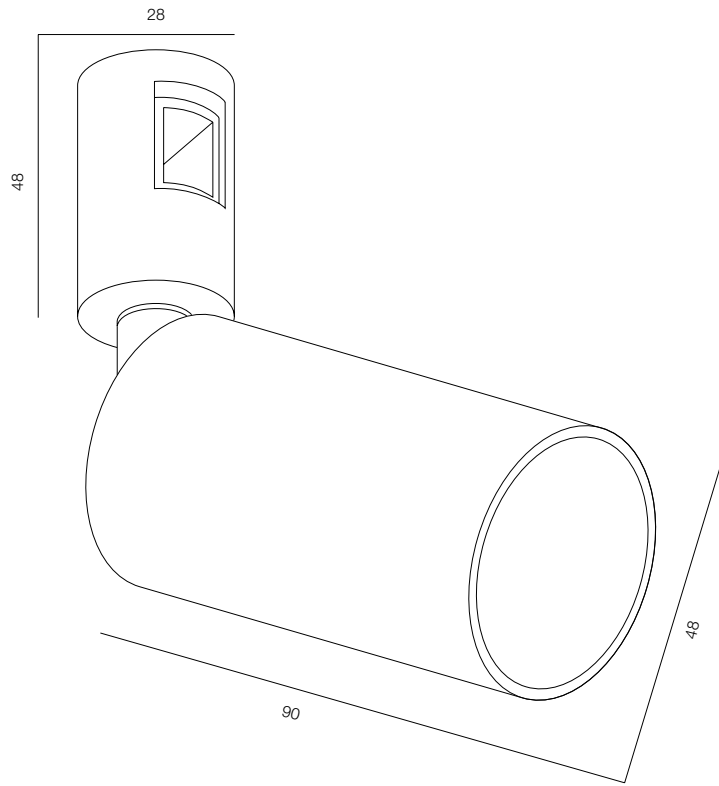

FINISHES: 100% BRASS (gold, black, pink, platinum)

AUROOM LOCUS TURN SUPER SPOT 48

AUROOM LOCUS TURN SUPER SPOT

POWER - 4W, 10W / OPTIC - SUPER SPOT / CCT - 2200K / CRI>97 Ra (R9>90) / COMFORT - UGR <19 / IP40 / 48V / CONTROL - DIM DALI / WARRANTY - 5 YEARS