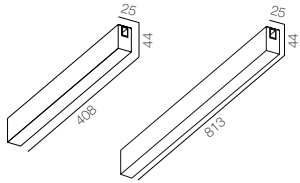

AUR X DIMA LOGINOFF

AUR LINE