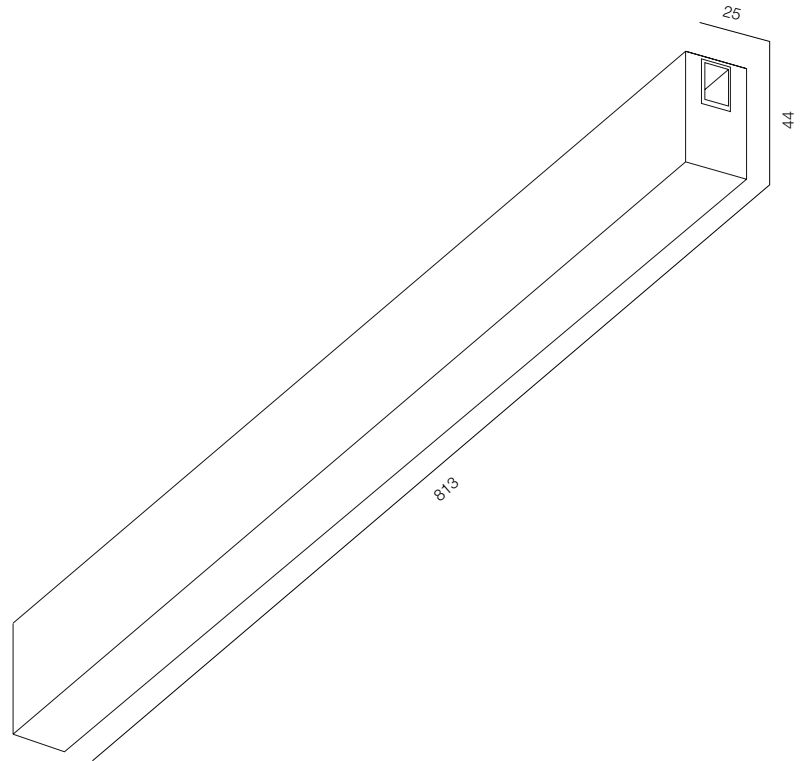

AUROOM LINE 800

AUROOM LINE

POWER - 10W, 18W / ANGLE - FLOOD / CCT - 2700K / CRI>97 Ra (R9>90) / COMFORT - UGR <19 /
IP40 / 48V / CONTROL - DIM DALI / WARRANTY - 5 YEARS

FINISHES: 100% BRASS (gold, black)