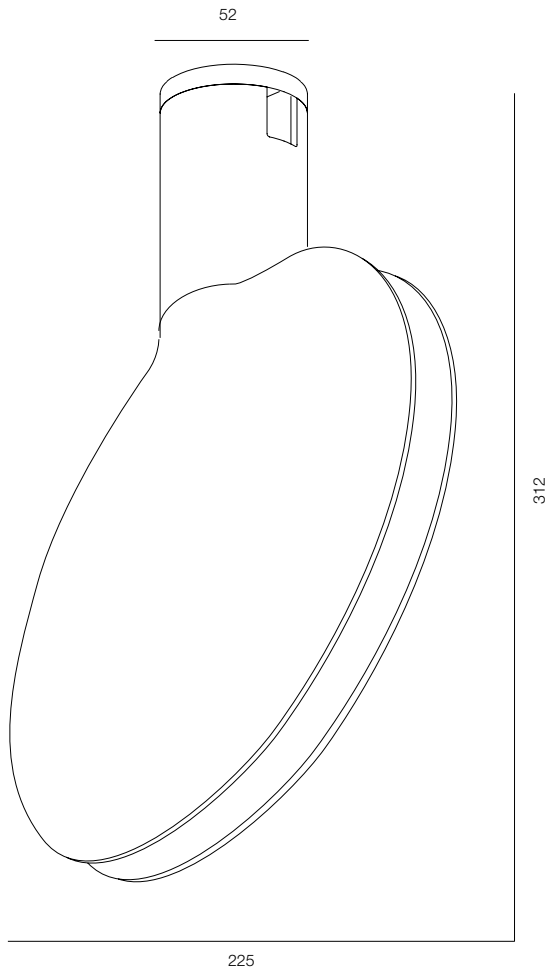

AUROOM RACKET 10W

AUROOM RACKET

POWER - 10W / OPTIC - MEDIUM / CCT - 2700K / CRI>97 Ra (R9>90) / COMFORT - UGR <19 / IP40 / 48V / CONTROL - DIM DALI / WARRANTY - 5 YEARS

FINISHES: 100% BRASS (black, pink)