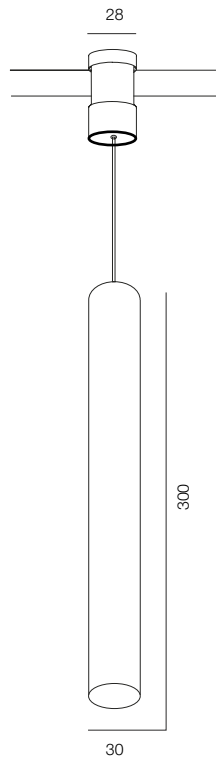

AUROOM LOCUS PDNT 300