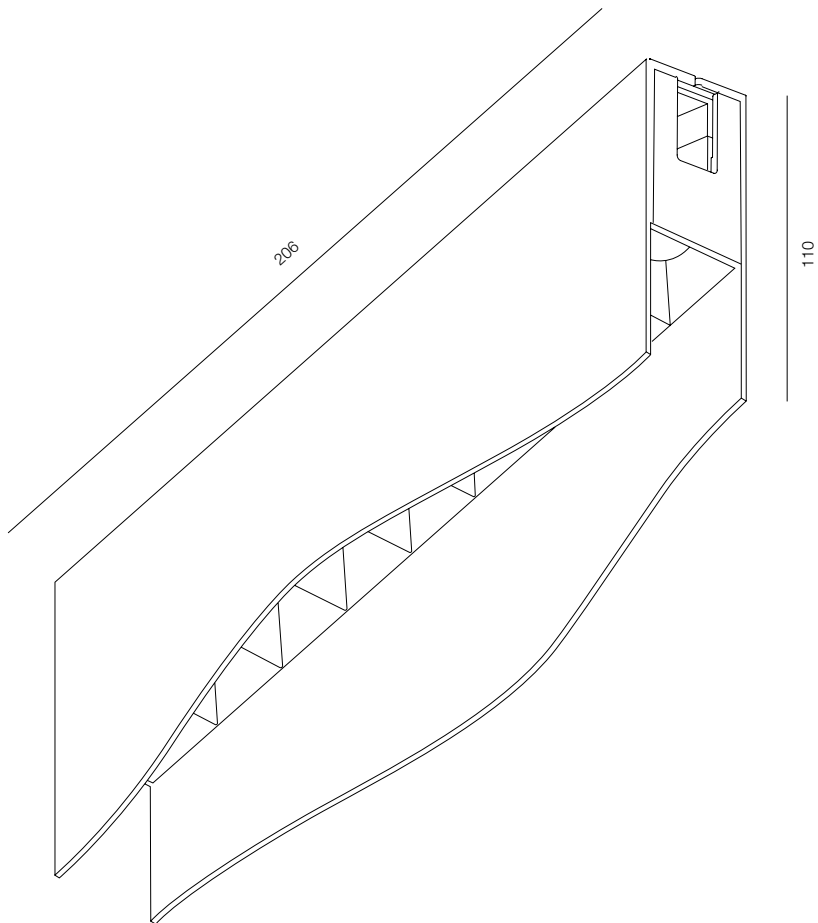

AUROOM LIPS 10W

AUROOM LIPS

POWER - 10W / OPTIC - MEDIUM / CCT - 2700K / CRI>97 Ra (R9>90) / COMFORT - UGR <19 /
IP40 / 48V / CONTROL - DIM DALI / WARRANTY - 5 YEARS

FINISHES: 100% BRASS (gold, black, pink, platinum)