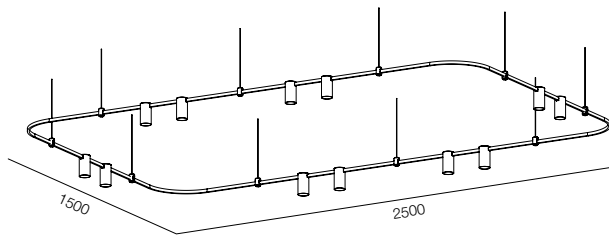

AUR ROUND CORNER

AUR ROUND CORNER SET

AUR BUBBLE 100 + AUR BUBBLE 140

Track 3 Aur track 2500mm, 4 Aur round corner,
Fasterner 8 Aur tros
Power 1 Aur power base, 1 Aur driver base
Finishing 100% Brass – Gold, Platinum, Black