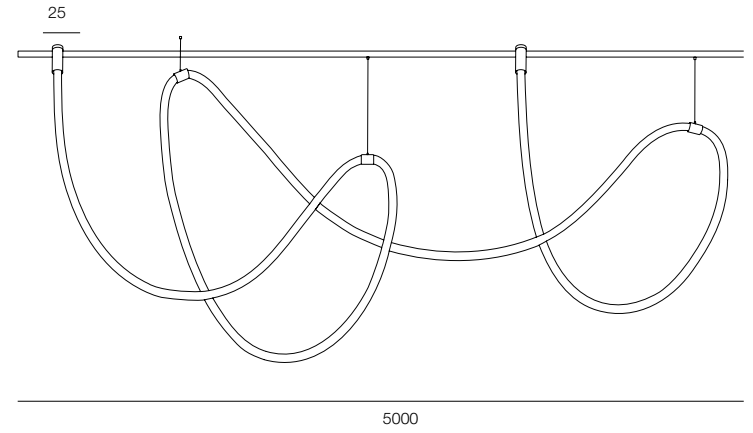

AUROOM FREELIGHT 5000

AUROOM FREELIGHT

POWER - 32W, 48W, 80W / ANGLE - FLOOD / CCT - 2700K / CRI>97 Ra (R9>90) / COMFORT - UGR <19 / IP40 / 48V / CONTROL - DIM DALI / WARRANTY - 5 YEARS

FINISHES: 100% BRASS (gold, black, pink, platinum)