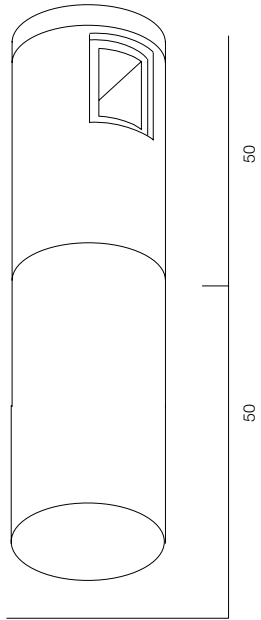

30

AUROOM TUBE 4W