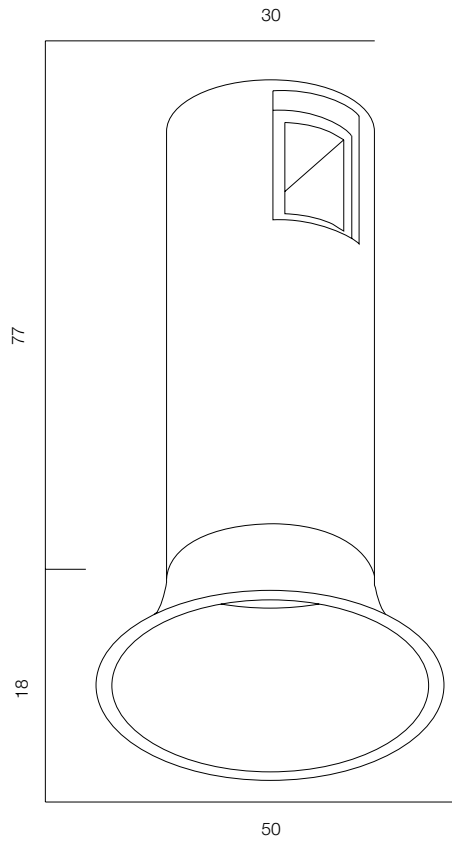

AUROOM JAZZ 4W

AUROOM JAZZ

POWER - 4W / OPTIC - MEDIUM / CCT - 2700K / CRI>97 Ra (R9>90) / COMFORT - UGR <19 /
IP40 / 48V / CONTROL - DIM DALI / WARRANTY - 5 YEARS

FINISHES: 100% BRASS (gold, black, pink, platinum)