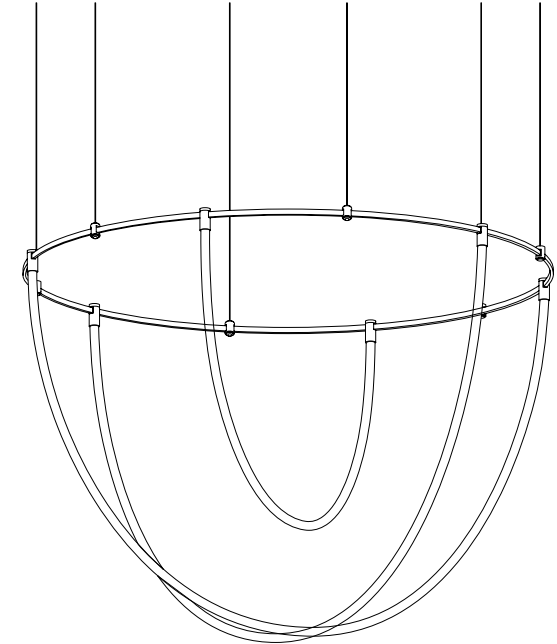

FINISHES: 100% BRASS (gold)

1200

AUROOM ROUND FREELIGHT 65W 120

1500

AUROOM ROUND FREELIGHT 98W 150

1500

AUROOM ROUND FREELIGHT 110W 150

AUROOM ROUND FREELIGHT