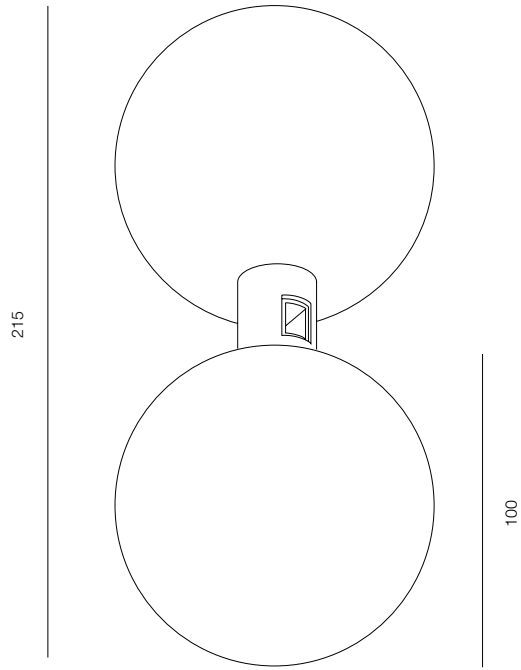

AUROOM SHAR DUO 215