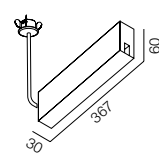

POWER SUPPLIES

AUR POWER SUPPLY