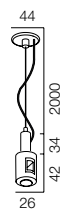

AUR POWER TROS H