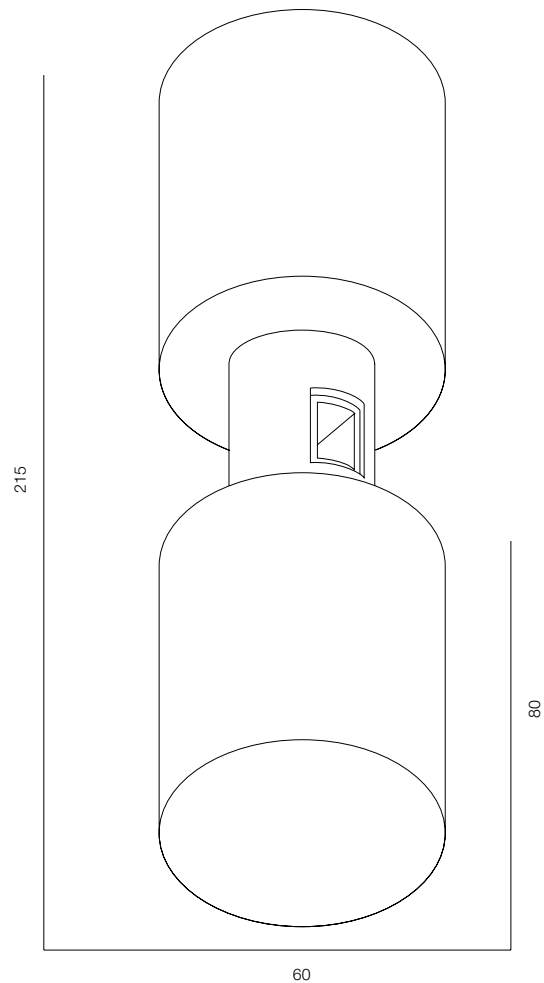

AUROOM DRUM DUO 60

AUROOM DRUM DUO

POWER - 10W / ANGLE - FLOOD / CCT - 2700K / CRI>97 Ra (R9>90) / COMFORT - UGR <19 / IP40 / 48V / CONTROL - DIM DALI / WARRANTY - 5 YEARS

FINISHES: 100% BRASS (gold, black, pink, platinum)