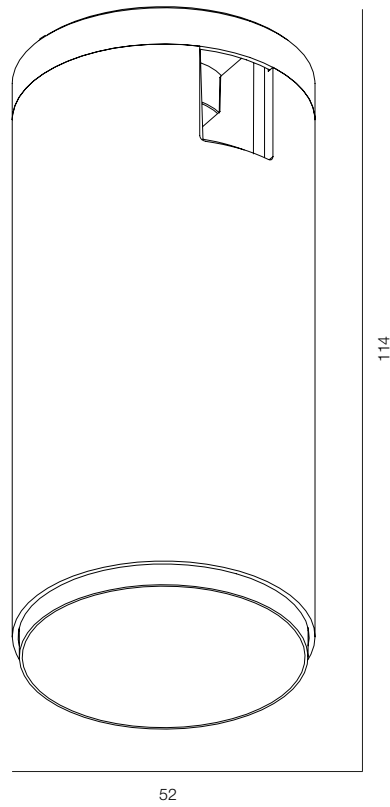

AUROOM LOCUS PRO 52

AUROOM LOCUS PRO

POWER - 4W, 10W / OPTIC - MEDIUM / CCT - 2700K / CRI>97 Ra (R9>90) / COMFORT - UGR <19 / IP40 / 48V / CONTROL - DIM DALI / WARRANTY - 5 YEARS

FINISHES: 100% BRASS (gold, black, platinum)