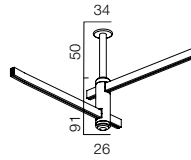

AUR CON DUO BASE 50