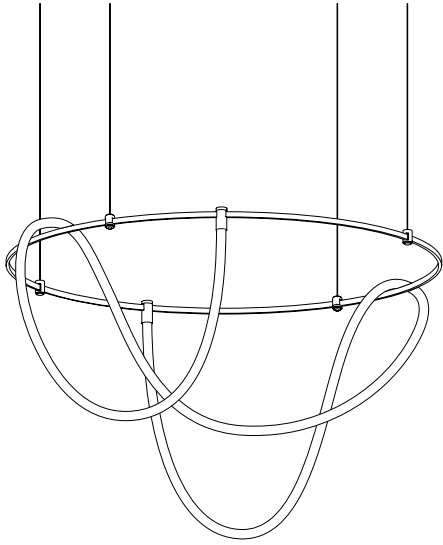

1200

AUROOM ROUND FREELIGHT 65W 120