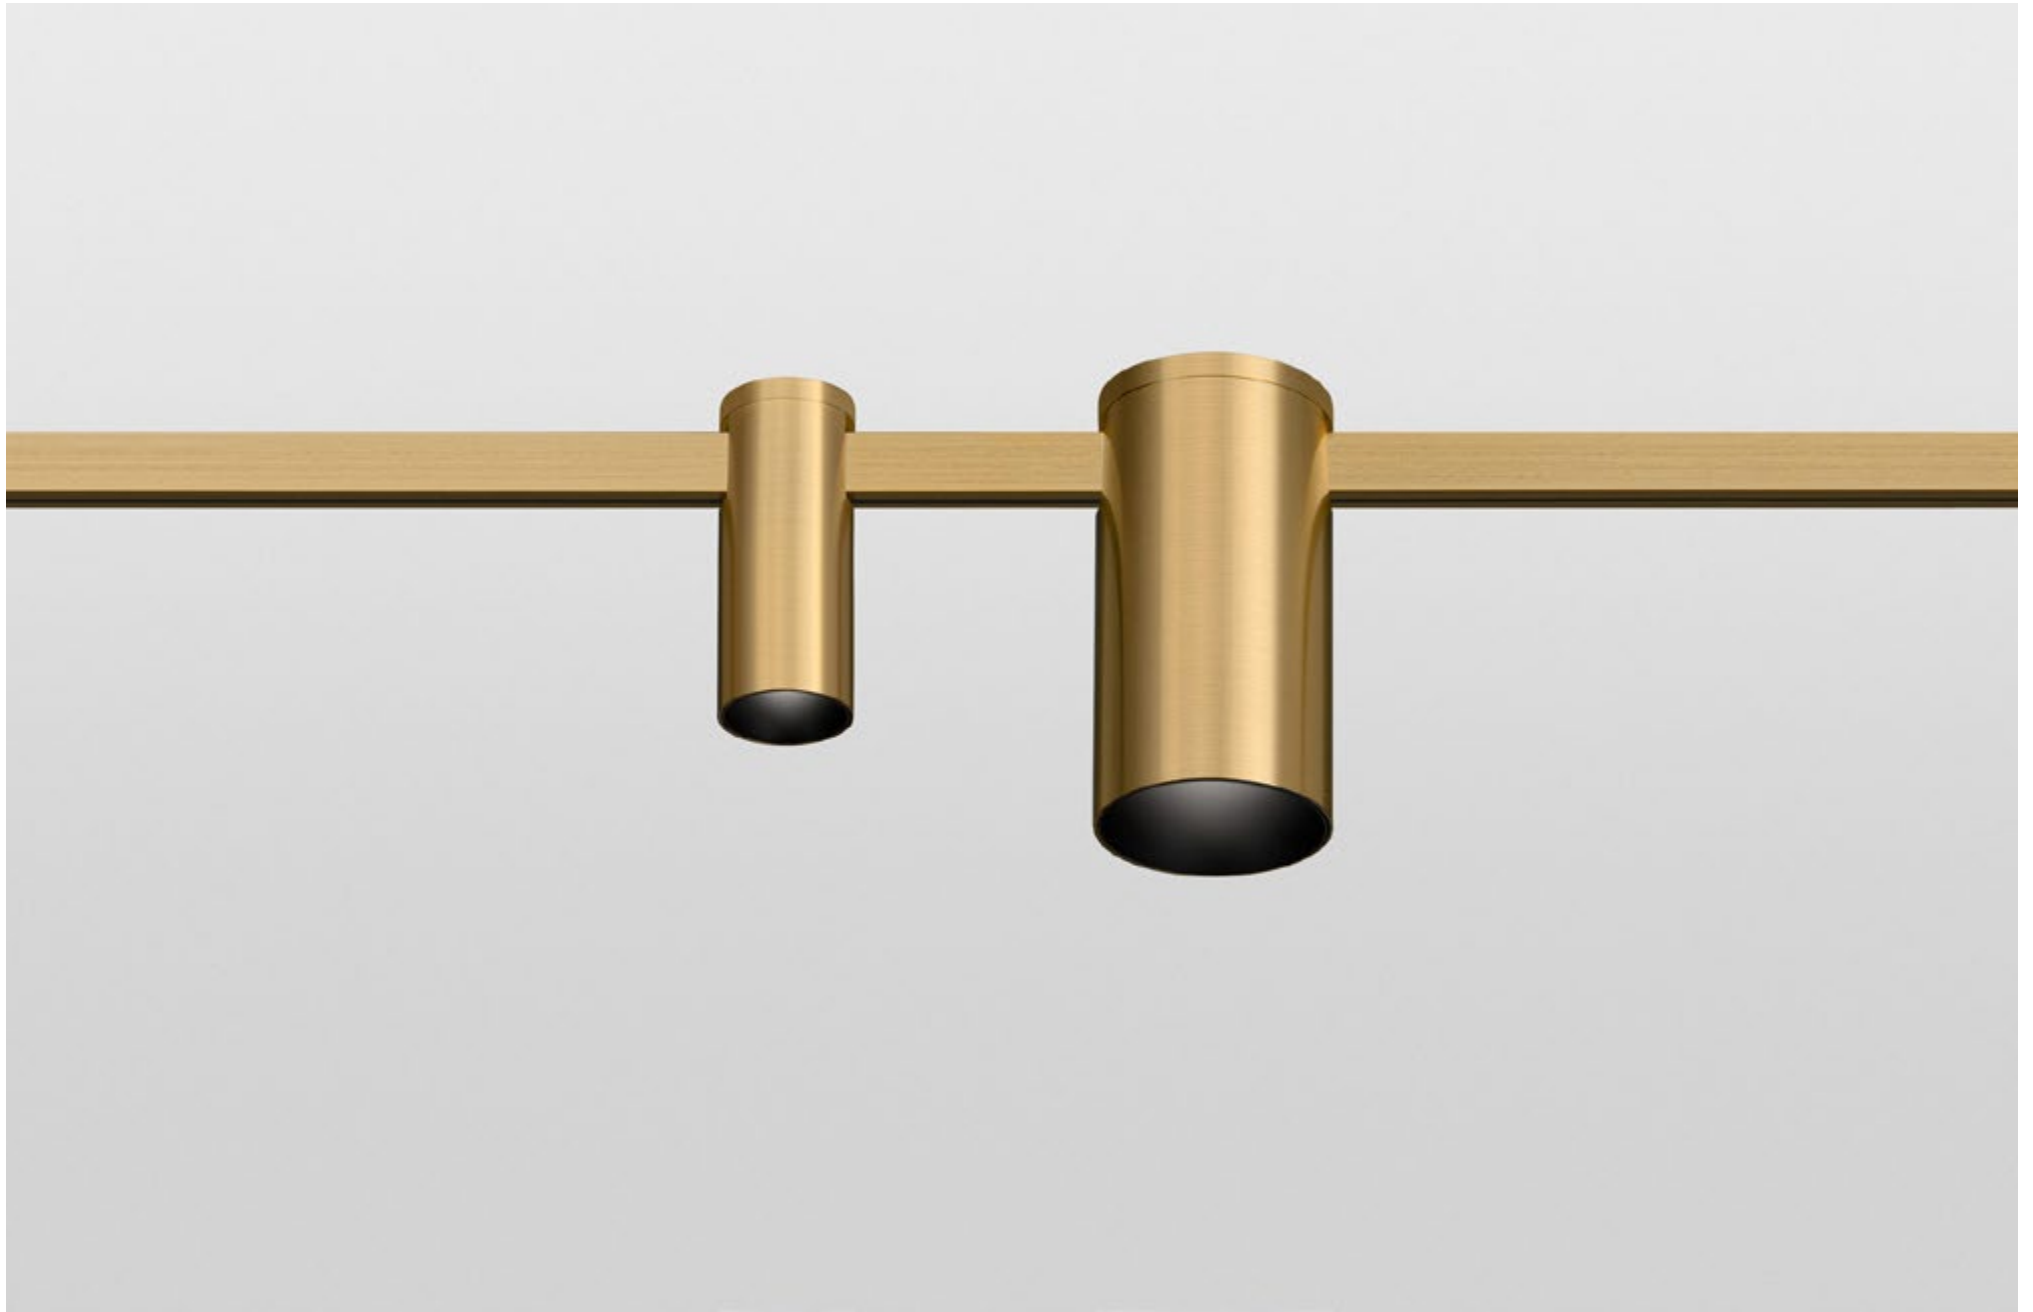

15 AUR LOCUS

12 AUR DRUM DUO

AUR FREELIGHT V.3

AUROOM LOCUS 30

AUROOM LOCUS 52

AUROOM LOCUS

POWER - 4W, 10W / OPTIC - MEDIUM / CCT - 2700K / CRI>97 Ra (R9>90) / COMFORT - UGR <19 / IP40 / 48V / CONTROL - DIM DALI / WARRANTY - 5 YEARS