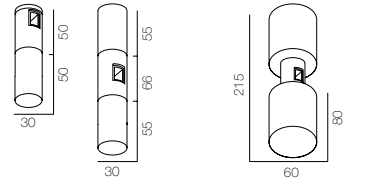

AUR DRUM DUO

AUR SHAR

AUR BUBBLE

AUR TUBE