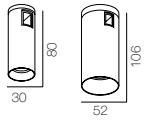

AUROOM LIGHTING

AUR LOCUS