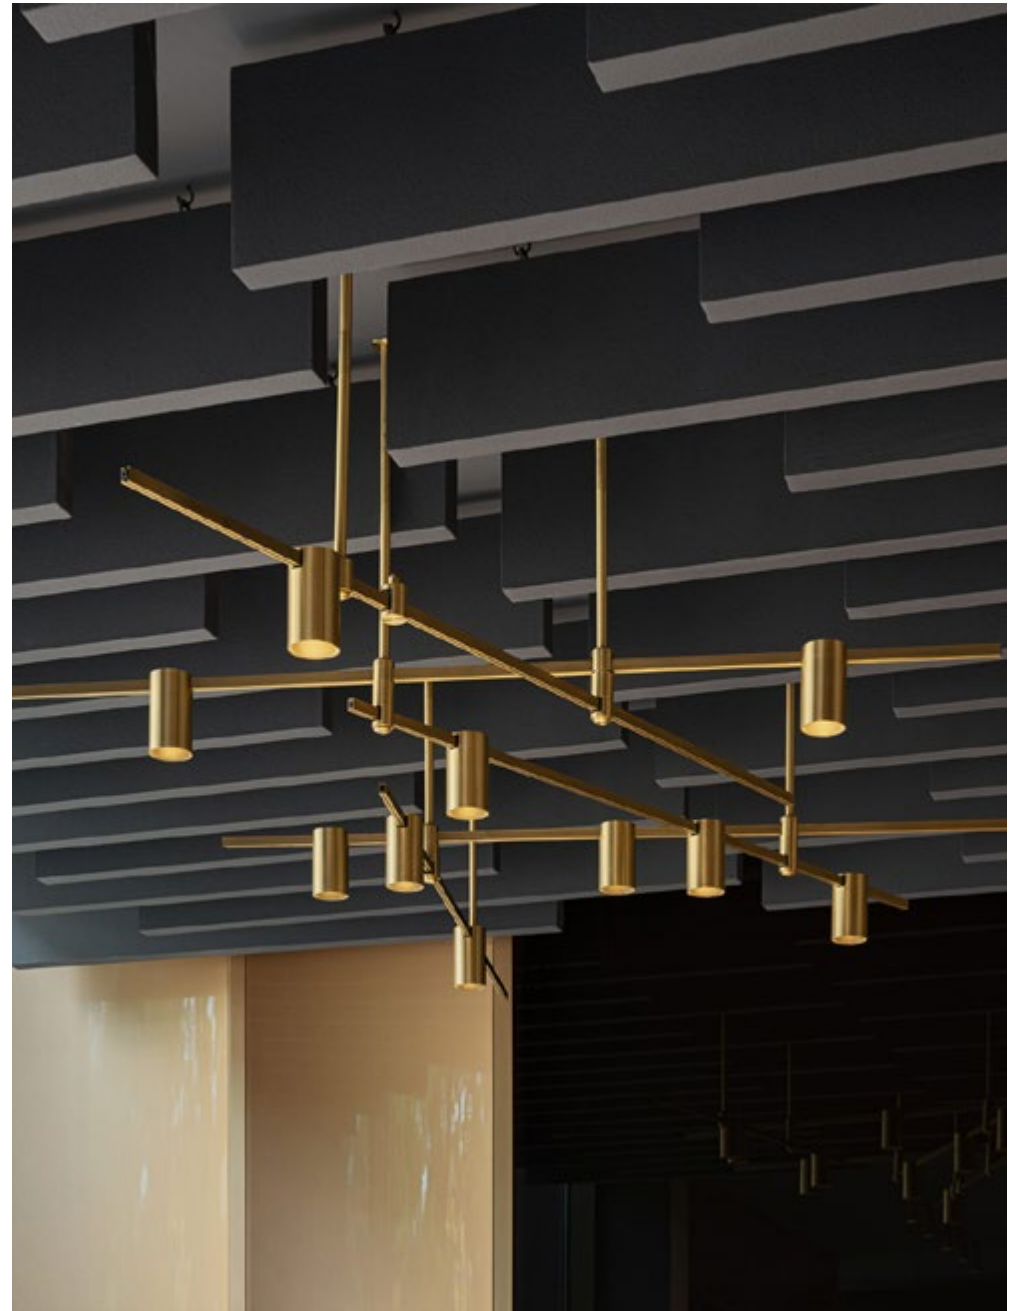

AUROOM LOCUS 100% BRASS GOLD
Office GRAND ROYAL RESIDENCES (Sochi)