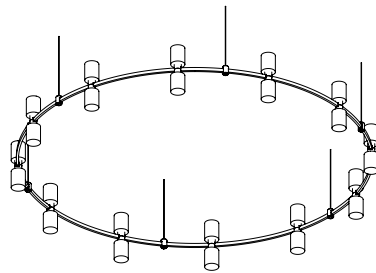

12 AUR DRUM DUO