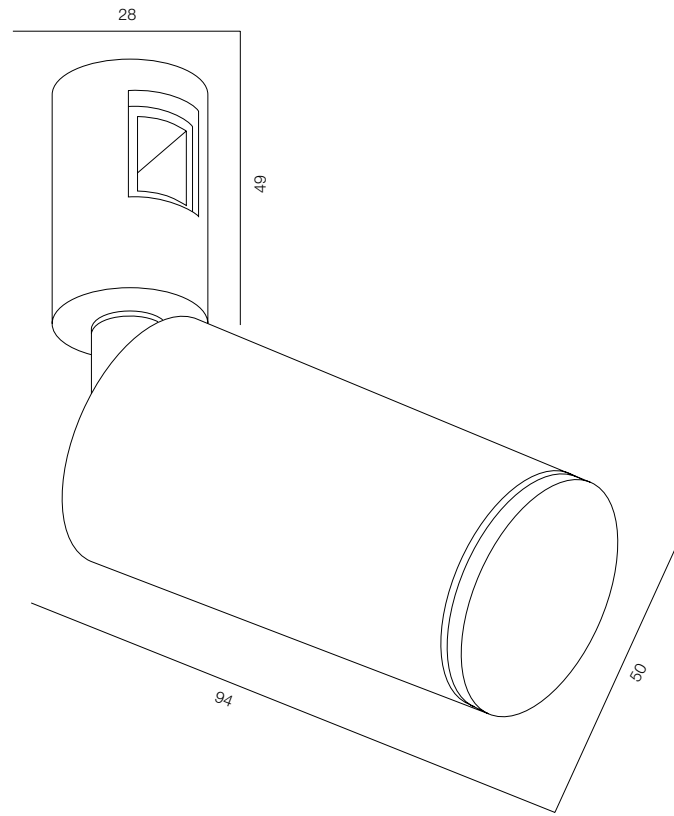

AUROOM LOCUS TURN PRO 52

AUROOM LOCUS TURN PRO

POWER - 4W, 10W / OPTIC - MEDIUM / CCT - 2700K / CRI>97 Ra (R9>90) / COMFORT - UGR <19 /
IP40 / 48V / CONTROL - DIM DALI / WARRANTY - 5 YEARS

FINISHES: 100% BRASS (gold, black, platinum)