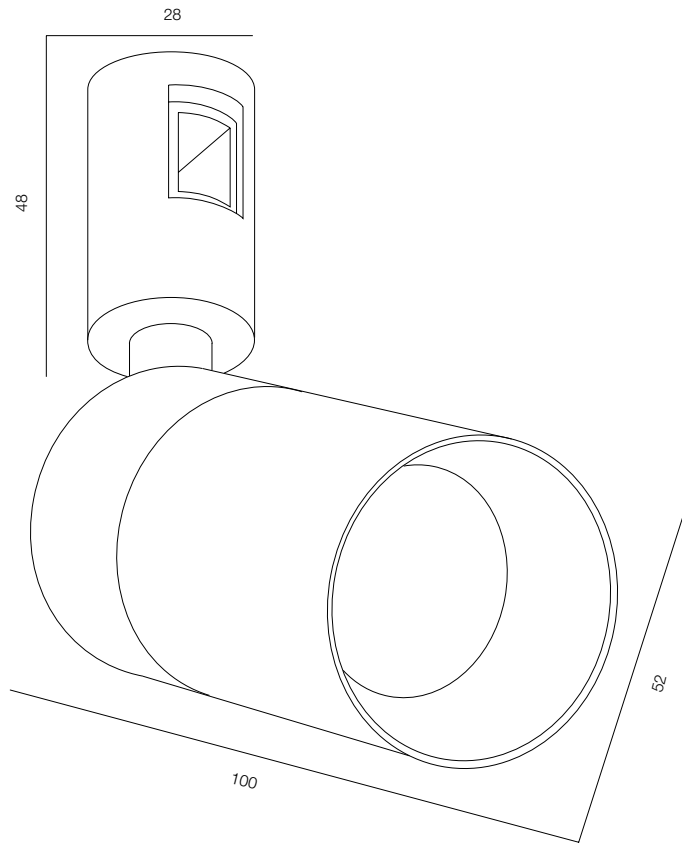

AUROOM LOCUS TURN SUPERZOOM 52

AUROOM LOCUS TURN SUPERZOOM

POWER - 10W / OPTIC - ZOOM / CCT - 2200K, 2700K / CRI>97 Ra (R9>90) / COMFORT - UGR <19 / IP40 / 48V / CONTROL - DIM DALI / WARRANTY - 5 YEARS

FINISHES: 100% BRASS (gold, black, pink, platinum)