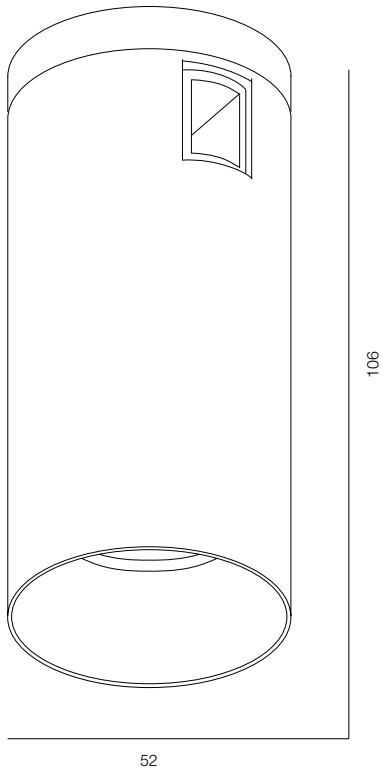

AUROOM LOCUS SUPER SPOT 52

AUROOM LOCUS SUPER SPOT

POWER - 4W / OPTIC - SUPER SPOT / CCT - 2200K / CRI>97 Ra (R9>90) / COMFORT - UGR <19 /
IP40 / 48V / CONTROL - DIM DALI / WARRANTY - 5 YEARS

FINISHES: 100% BRASS (gold, black, pink, platinum)