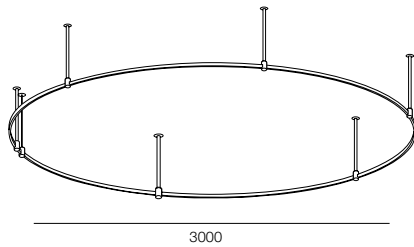

AUR TRACK ROUND 880

Track 880mm
Fasterner Aur con Base 100
Power Aur power base
Finishing 100% Brass – Gold, Platinum, Black

AUR TRACK ROUND 1800

Track 1800mm
Fasterner Aur con Base
Power Aur power base
Finishing 100% Brass – Gold, Platinum, Black

AUR TRACK ROUND 3000

Track 3000mm
Fasterner Aur con Base
Power Aur power base
Finishing 100% Brass – Gold, Platinum, Black

---

12 AUR SPHERA

---

6 AUR LOCUS PDNT 880