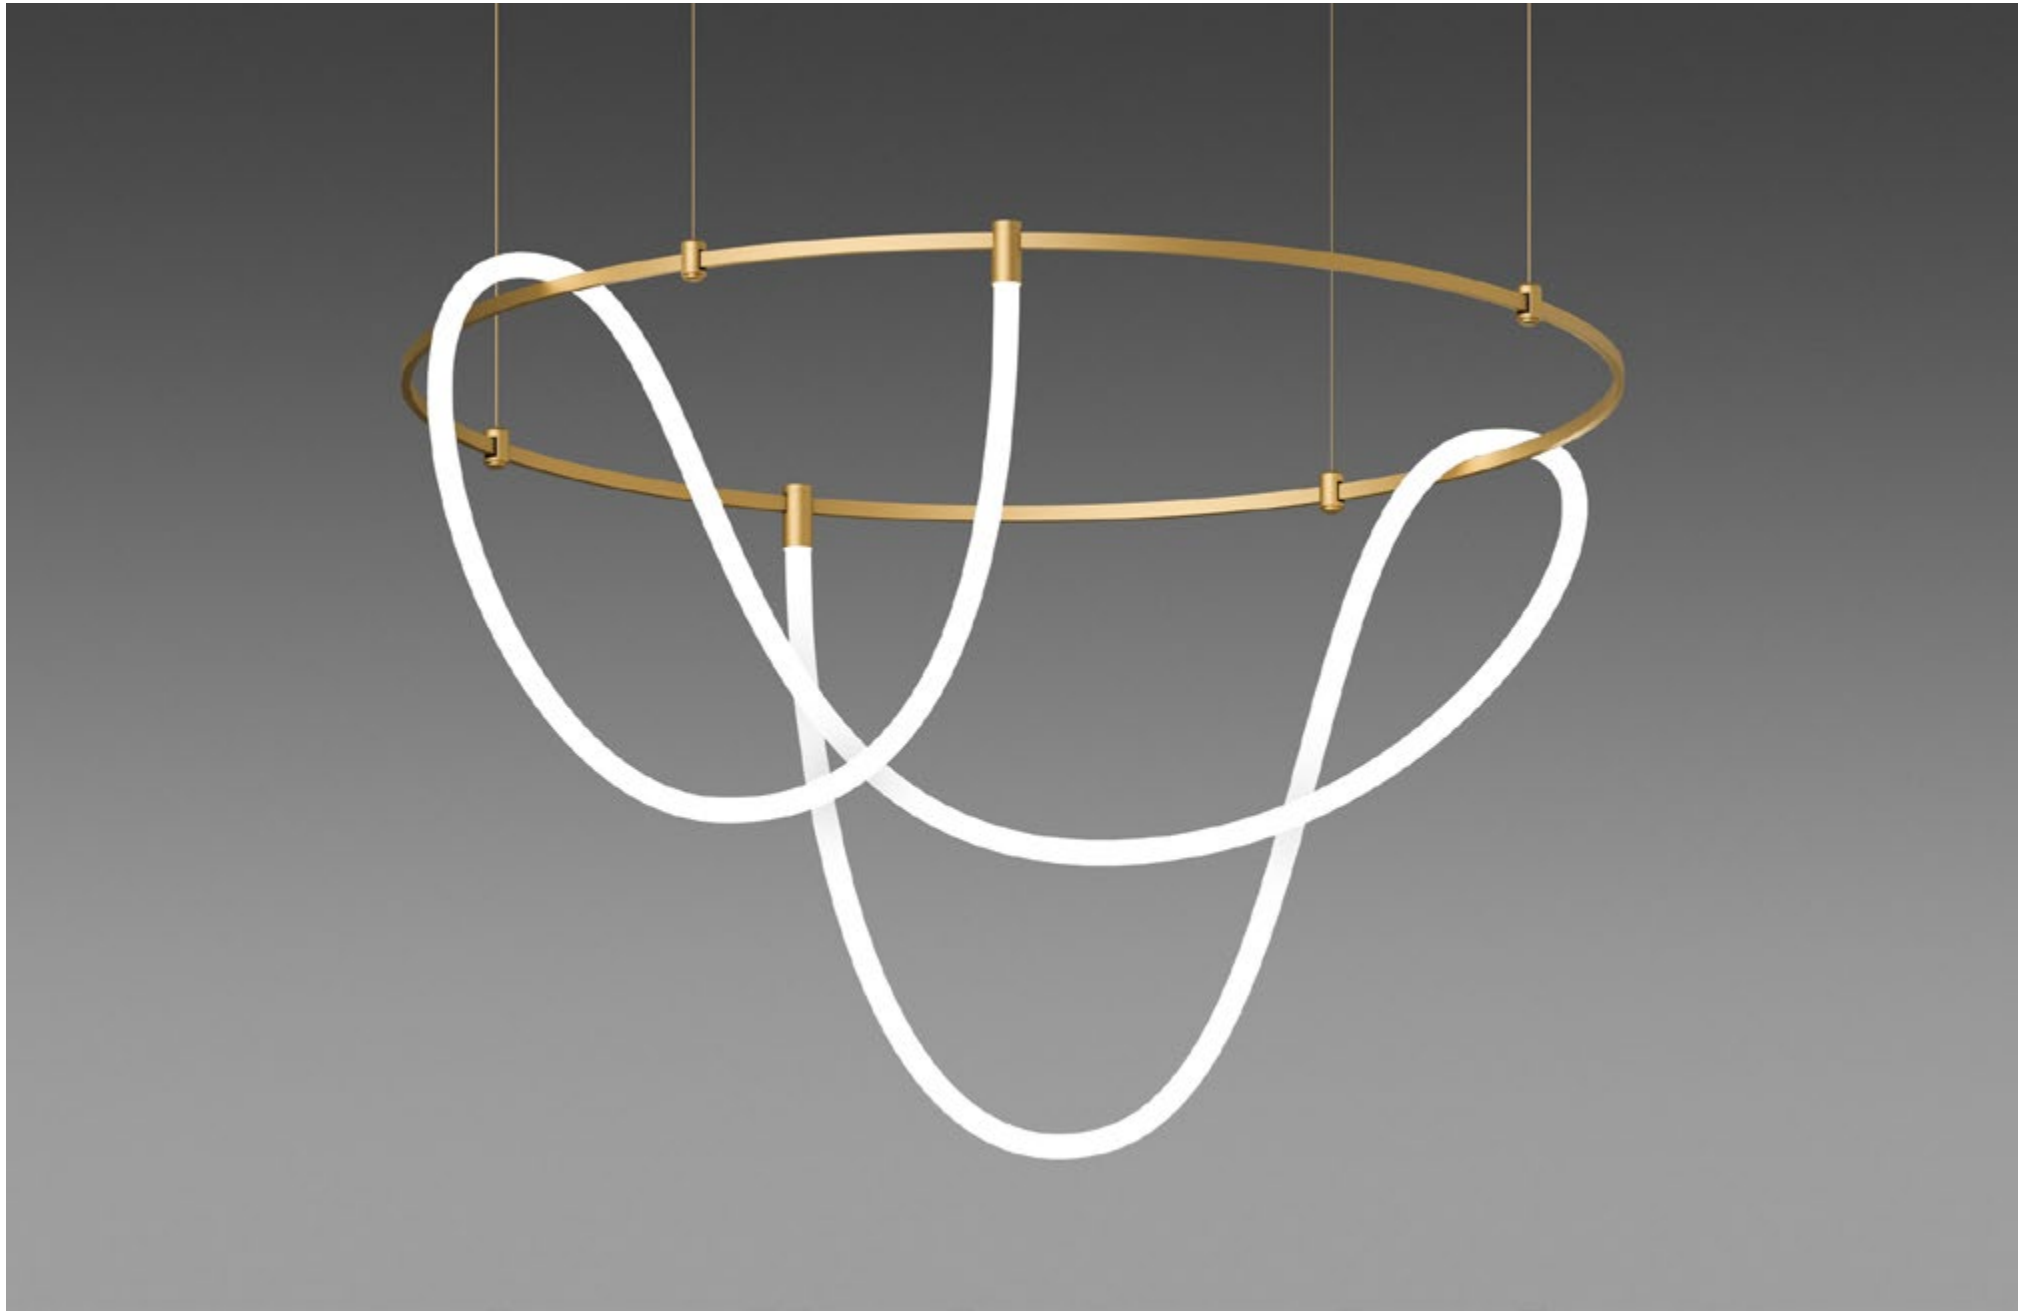

FINISHES: 100% BRASS (gold)

1200

AUROOM ROUND FREELIGHT 65W 120

1500

AUROOM ROUND FREELIGHT 98W 150

1500

AUROOM ROUND FREELIGHT 110W 150

AUROOM ROUND FREELIGHT