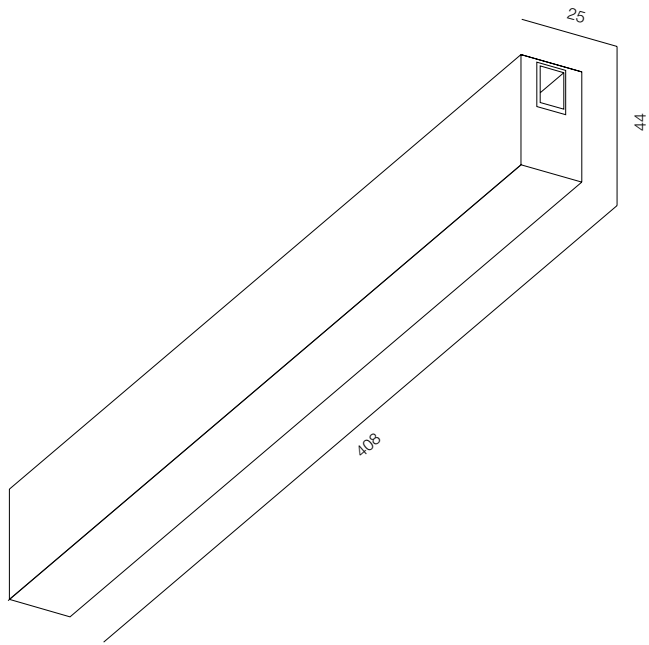

AUROOM LINE 400