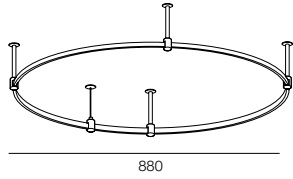

AUR TRACK ROUND 880

Track 880mm
Fasterner Aur con Base 100
Power Aur power base
Finishing 100% Brass – Gold, Platinum, Black

AUR TRACK ROUND 1800

Track 1800mm
Fasterner Aur con Base
Power Aur power base
Finishing 100% Brass – Gold, Platinum, Black

AUR TRACK ROUND 3000

Track 3000mm
Fasterner Aur con Base
Power Aur power base
Finishing 100% Brass – Gold, Platinum, Black

---

12 AUR SPHERA

---

6 AUR LOCUS PDNT 880