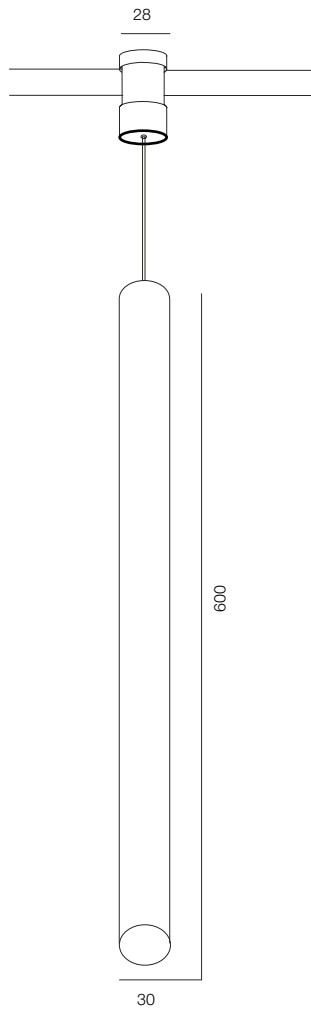

AUROOM LOCUS PDNT 600