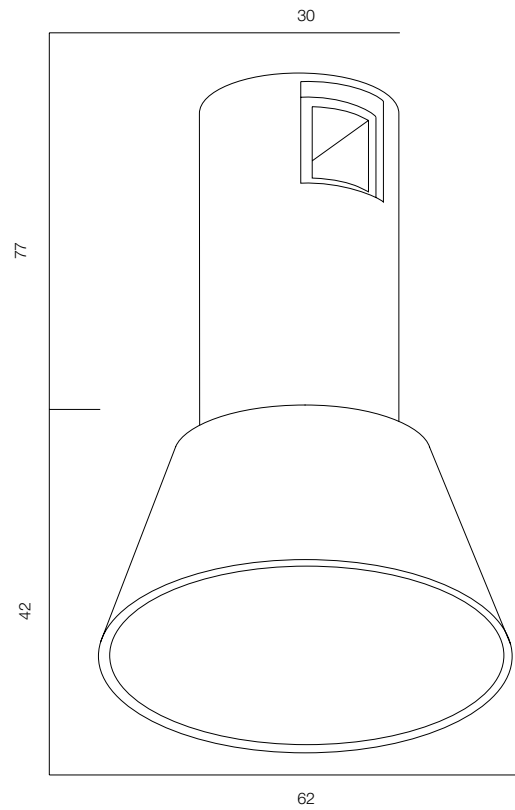

AUROOM CONUS 4W

AUROOM CONUS

POWER - 4W / OPTIC - MEDIUM / CCT - 2700K / CRI>97 Ra (R9>90) / COMFORT - UGR <19 /
IP40 / 48V / CONTROL - DIM DALI / WARRANTY - 5 YEARS

FINISHES: 100% BRASS (gold, black, pink, platinum)