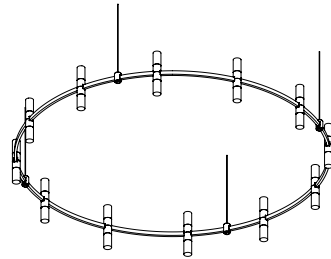

12 AUR SPHERA

6 AUR LOCUS PDNT 880

AUR TRACK ROUND 1200

Track 1200mm
Fasterner Aur con Base 200
Power Aur power base
Finishing 100% Brass – Gold, Platinum, Black

12 AUR TUBE DUO V.2

12 AUR TUBE DUO V.1

12 AUR DRUM DUO