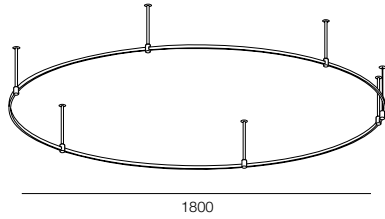

AUR TRACK ROUND 880

Track 880mm
Fasterner Aur con Base 100
Power Aur power base
Finishing 100% Brass – Gold, Platinum, Black

AUR TRACK ROUND 1800

Track 1800mm
Fasterner Aur con Base
Power Aur power base
Finishing 100% Brass – Gold, Platinum, Black