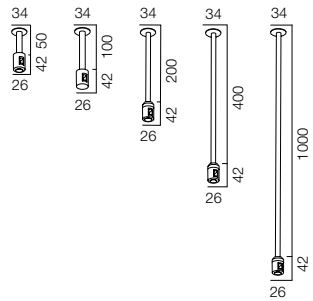

AUROOM TRACK

AUR TRACK 1000/2500

CEILING FASTENINGS

AUR CON BASE

AUR CON DUO BASE 50

POWER BASE

AUR POWER BASE

AUR POWER BASE