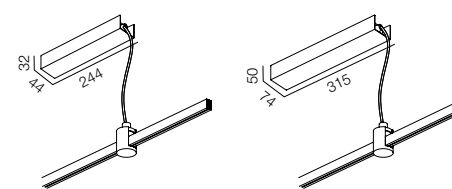

AUR POWER BOX

AUR LINE 2500

| | |
|------------------|------------------------------------|
| Track | 1 Aur track 2500mm |
| Fasterner | 2 Aur con base 100 |
| Power | 1 Aur power base 50 |
| Finishing | 100% Brass – Gold, Platinum, Black |