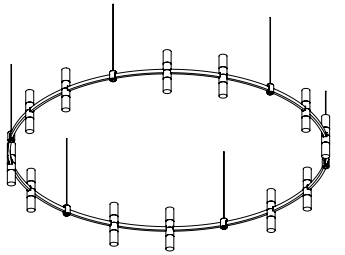

12 AUR SPHERA

6 AUR LOCUS PDNT 880

AUR TRACK ROUND 1200

Track 1200mm
Fasterner Aur con Base 200
Power Aur power base
Finishing 100% Brass – Gold, Platinum, Black

12 AUR TUBE DUO V.2

12 AUR TUBE DUO V.1

12 AUR DRUM DUO