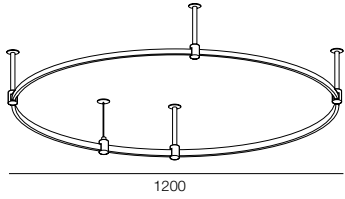

AUR TRACK ROUND 1200