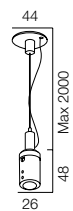

AUR POWER TROS