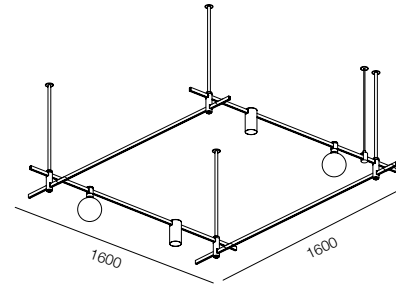

AUR SQUARE 160 + 2 AUR LOCUS, 2 AUR SHAR

Track	8 Aur track 1800mm
Fasterner	8 Aur con duo base 50, 2 Aur con base 100
Power	1 Aur con duo base 50
Finishing	100% Brass – Gold, Platinum, Black