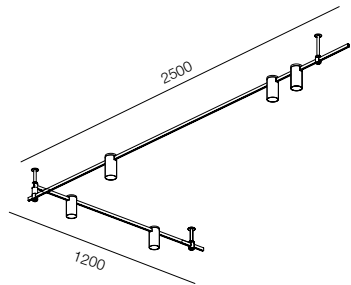

AUR POWER BOX

AUR LINE 2500

| | |
|------------------|------------------------------------|
| Track | 1 Aur track 2500mm |
| Fasterner | 2 Aur con base 100 |
| Power | 1 Aur power base 50 |
| Finishing | 100% Brass – Gold, Platinum, Black |