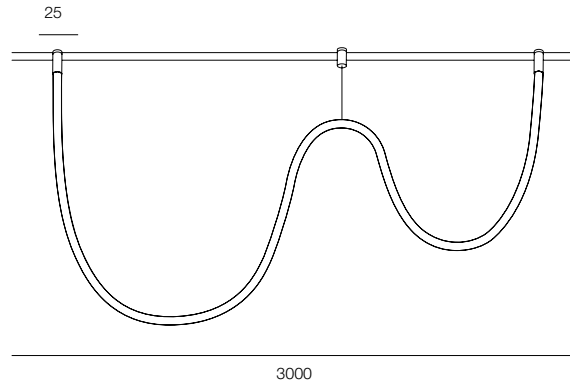

AUROOM FREELIGHT 3000