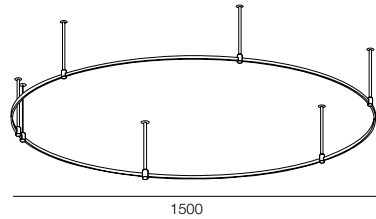

AUR BUBBLE

AUR FREELIGHT V.1

AUR FREELIGHT V.2

12 AUR TUBE DUO + 6 AUR LOCUS PDNT

AUR TRACK ROUND 1500

Track 1500mm
Fasterner Aur con Base 200
Power Aur power base
Finishing 100% Brass – Gold, Platinum, Black