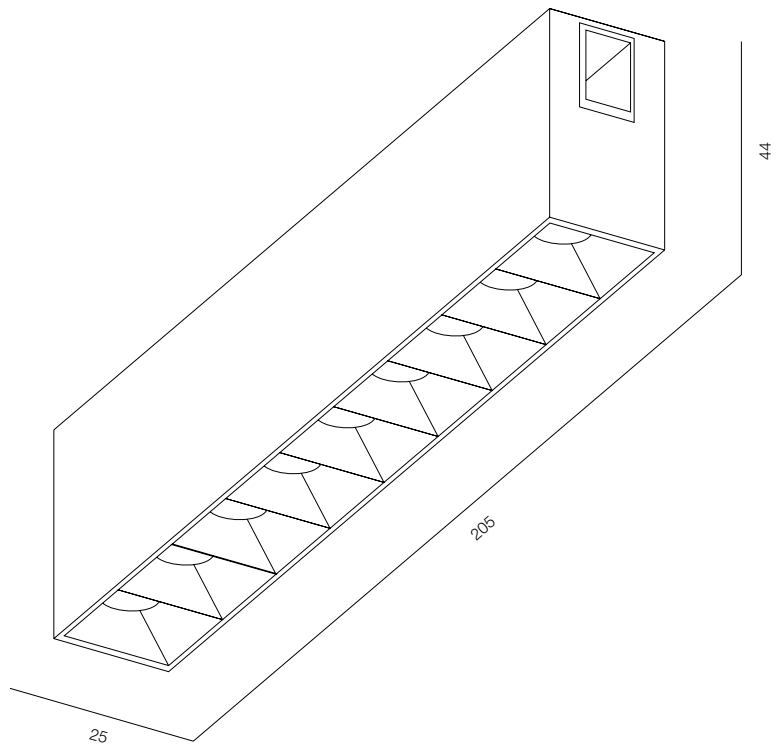

FINISHES: 100% BRASS (gold, black)

AUROOM LINE SPOT 205

AUROOM LINE SPOT

POWER - 10W / OPTIC - MEDIUM / CCT - 2700K / CRI>97 Ra (R9>90) / COMFORT - UGR <19 /
IP40 / 48V / CONTROL - DIM DALI / WARRANTY - 5 YEARS