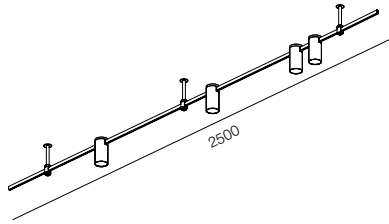

AUR POWER BOX

AUR LINE 2500

| | |
|------------------|------------------------------------|
| Track | 1 Aur track 2500mm |
| Fasterner | 2 Aur con base 100 |
| Power | 1 Aur power base 50 |
| Finishing | 100% Brass – Gold, Platinum, Black |