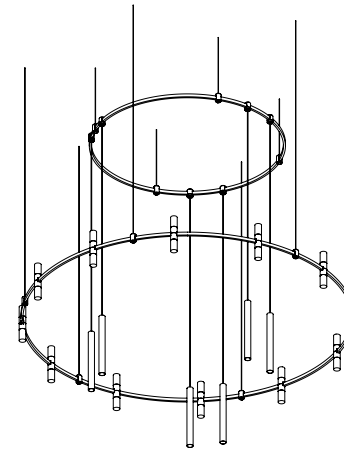

AUR BUBBLE

AUR FREELIGHT V.1

AUR FREELIGHT V.2

12 AUR TUBE DUO + 6 AUR LOCUS PDNT

AUR TRACK ROUND 1500

Track 1500mm
Fasterner Aur con Base 200
Power Aur power base
Finishing 100% Brass – Gold, Platinum, Black