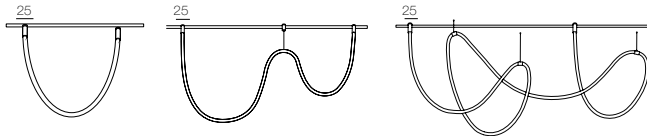

AUR FREELIGHT