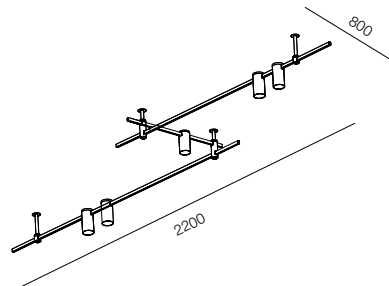

AUR THREE LINE 220

Track	1 Aur track 2500mm, 1 Aur track 1200 mm
Fasterner	2 Aur con base 100, 2 Aur con duo base 50
Power	1 Aur power base 100
Finishing	100% Brass – Gold, Platinum, Black