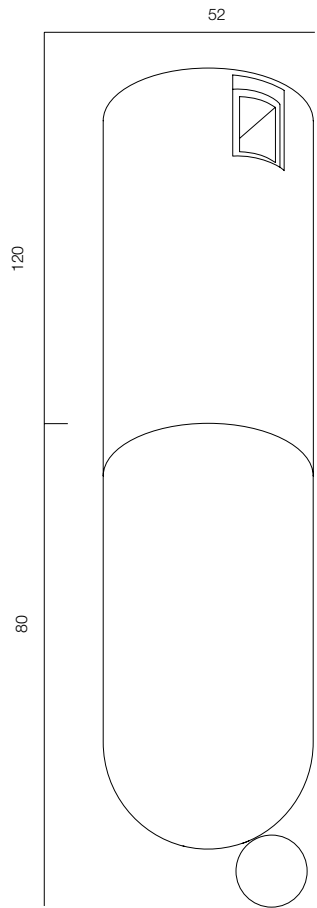

AUROOM CHANCE 10W

AUROOM CHANCE

POWER - 10W / ANGLE - FLOOD / CCT - 2700K / CRI>97 Ra (R9>90) / COMFORT - UGR <19 /
IP40 / 48V / CONTROL - DIM DALI / WARRANTY - 5 YEARS

FINISHES: 100% BRASS (gold, black, pink, platinum)