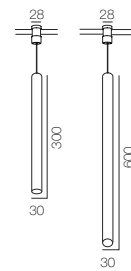

AUR LOCUS PDNT