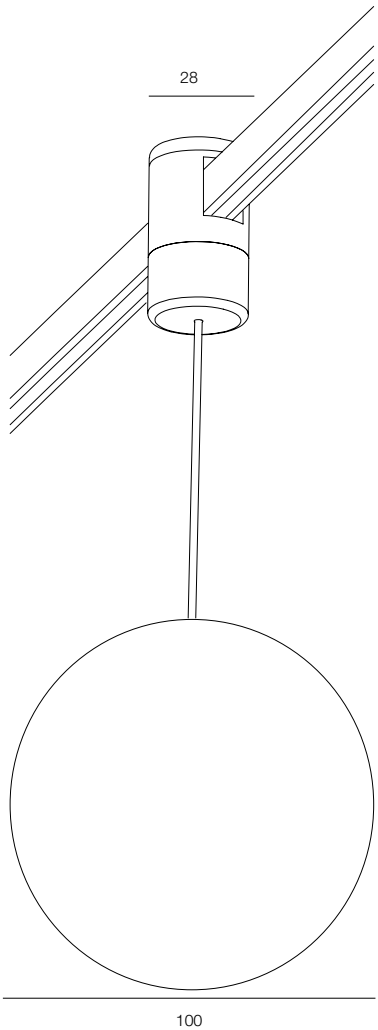

AUROOM SHAR SOFT PDNT 100

AUROOM SHAR SOFT PDNT

POWER - 4W / OPTIC - SPOT / CCT - 2700K / CRI>97 Ra (R9>90) / COMFORT - UGR <19 /
IP40 / 48V / CONTROL - DIM DALI / WARRANTY - 5 YEARS

FINISHES: 100% BRASS (gold, black, pink, platinum)