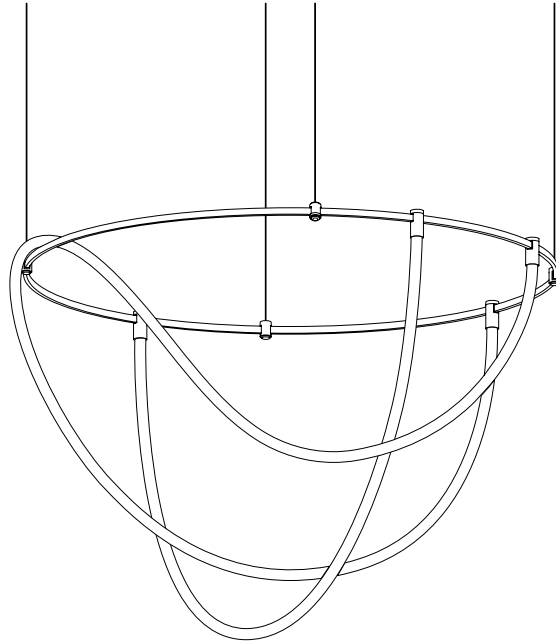

1500

AUROOM ROUND FREELIGHT 98W 150