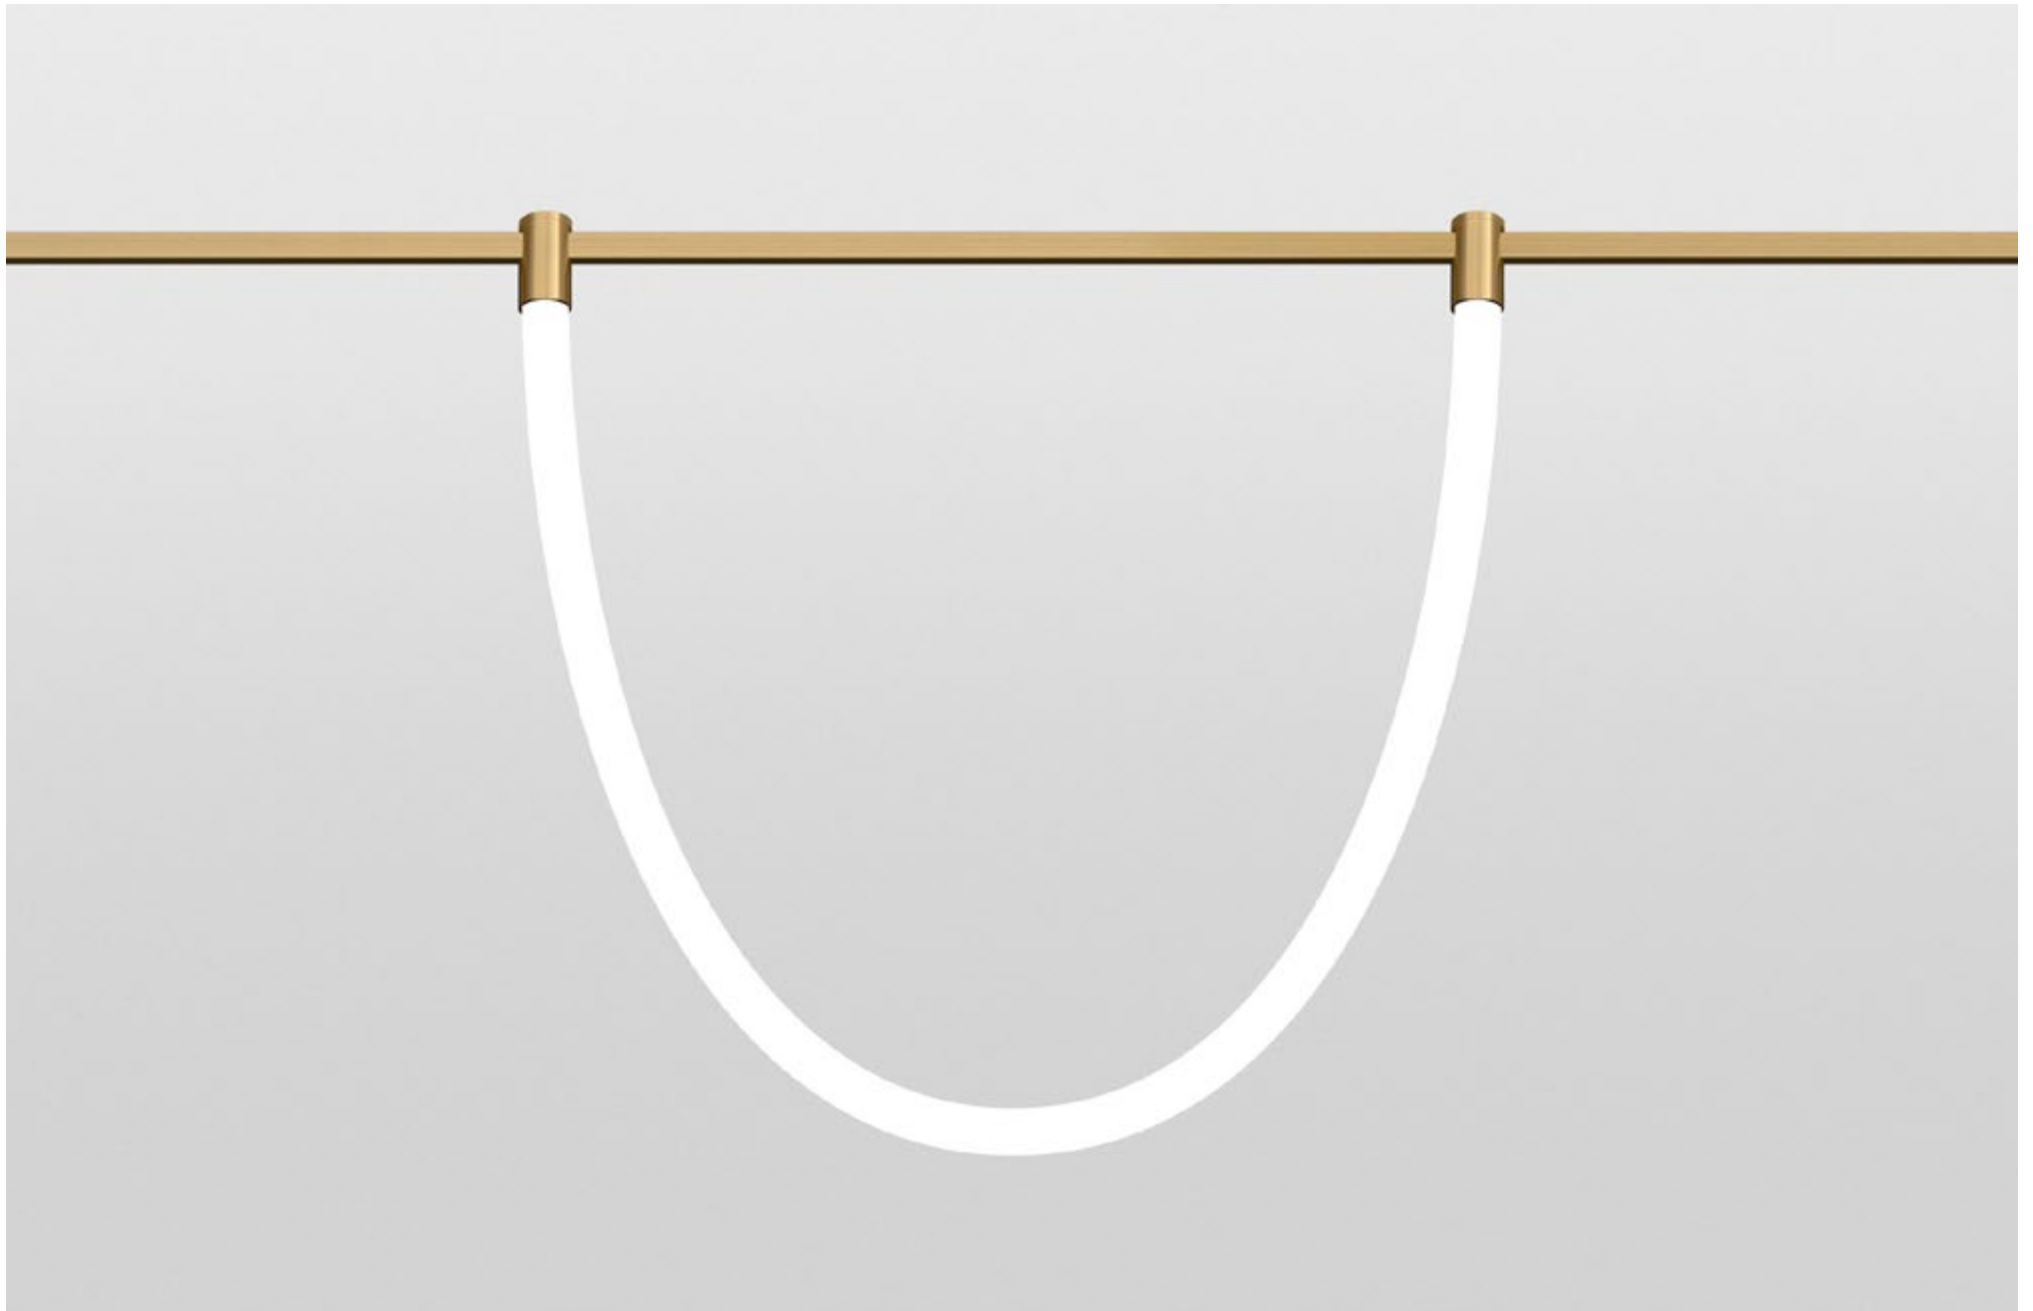

FINISHES: 100% BRASS (gold, black, pink, platinum)

AUROOM FREELIGHT 2000

AUROOM FREELIGHT 3000

AUROOM FREELIGHT 5000

AUROOM FREELIGHT

POWER - 32W, 48W, 80W / ANGLE - FLOOD / CCT - 2700K / CRI>97 Ra (R9>90) / COMFORT - UGR <19 / IP40 / 48V / CONTROL - DIM DALI / WARRANTY - 5 YEARS