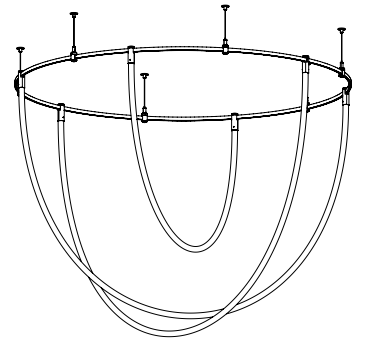

AUR FREELIGHT V.3