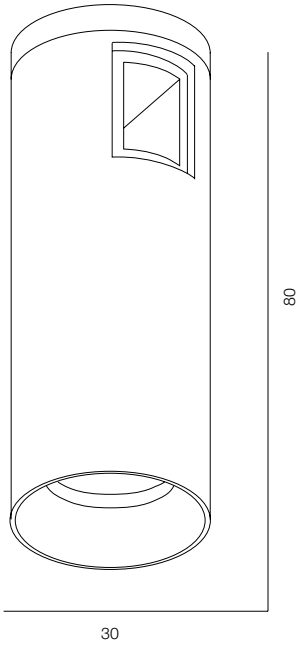

15 AUR LOCUS

12 AUR DRUM DUO

AUR FREELIGHT V.3

AUROOM LOCUS 30

AUROOM LOCUS 52

AUROOM LOCUS

POWER - 4W, 10W / OPTIC - MEDIUM / CCT - 2700K / CRI>97 Ra (R9>90) / COMFORT - UGR <19 / IP40 / 48V / CONTROL - DIM DALI / WARRANTY - 5 YEARS