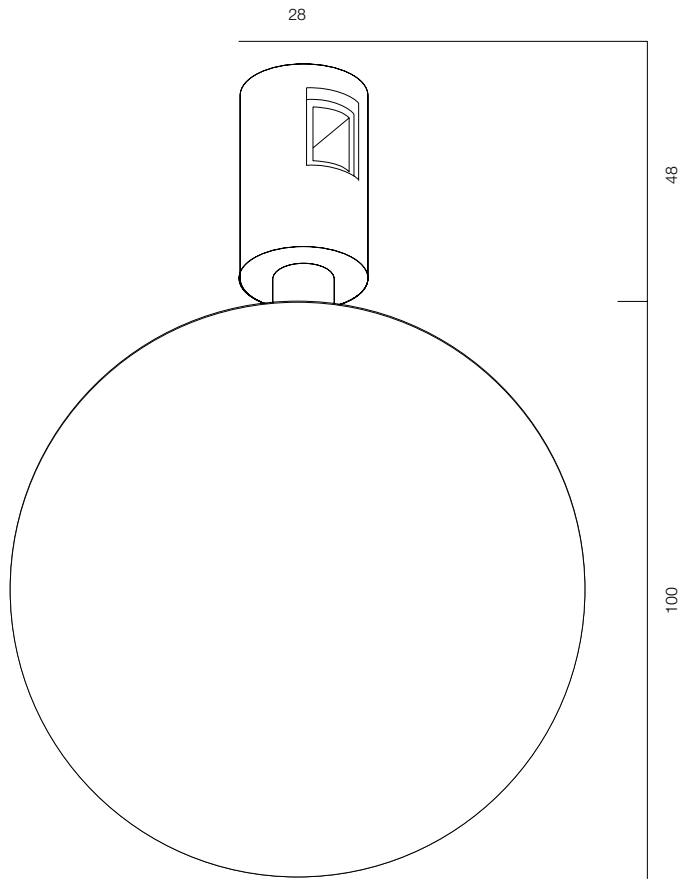

AUROOM SHAR 100

AUROOM SHAR

POWER - 14W / ANGLE - FLOOD / CCT - 2700K / CRI>97 Ra (R9>90) / COMFORT - UGR <19 / IP40 / 48V / CONTROL - DIM DALI / WARRANTY - 5 YEARS

FINISHES: 100% BRASS (gold, black, pink, platinum)