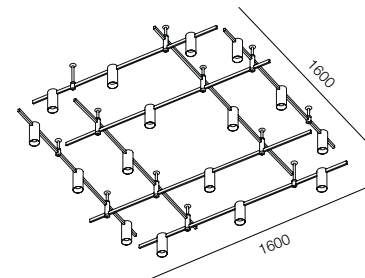

AUR SQUARE 220 + 16 AUR LOCUS

Track	4 Aur track 1600mm
Fasterner	4 Aur con duo base 200
Power	1 Aur power base
Finishing	100% Brass – Gold, Platinum, Black