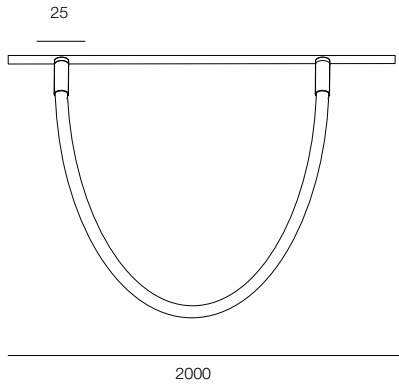

AUROOM FREELIGHT 2000