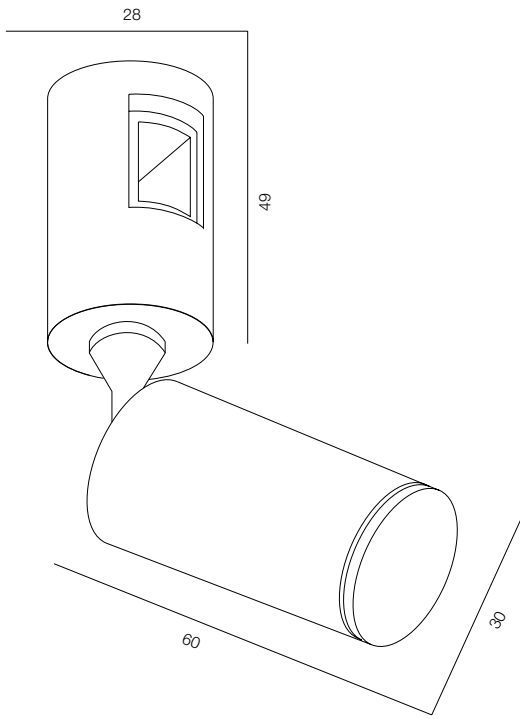

AUROOM LOCUS TURN PRO 30