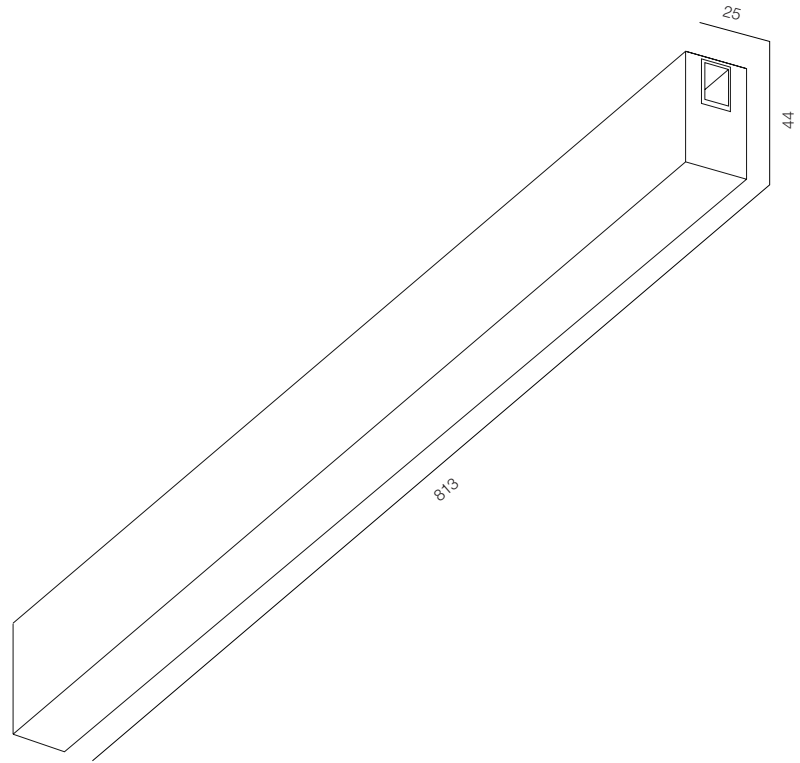

AUROOM LINE 800

AUROOM LINE

POWER - 10W, 18W / ANGLE - FLOOD / CCT - 2700K / CRI>97 Ra (R9>90) / COMFORT - UGR <19 /
IP40 / 48V / CONTROL - DIM DALI / WARRANTY - 5 YEARS

FINISHES: 100% BRASS (gold, black)