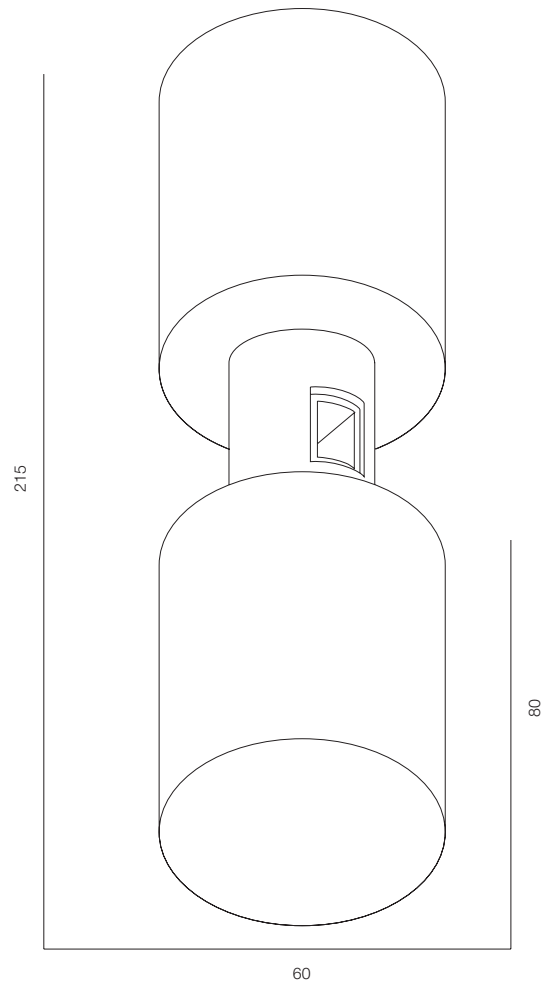

AUROOM DRUM DUO 60

AUROOM DRUM DUO

POWER - 10W / ANGLE - FLOOD / CCT - 2700K / CRI>97 Ra (R9>90) / COMFORT - UGR <19 /
IP40 / 48V / CONTROL - DIM DALI / WARRANTY - 5 YEARS

FINISHES: 100% BRASS (gold, black, pink, platinum)