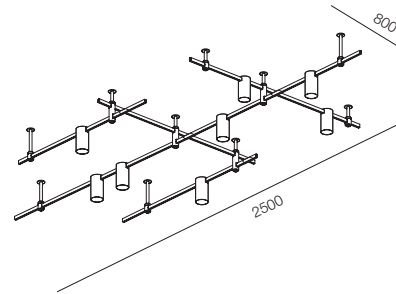

AUR RECTANGLE 250 + 12 AUR LOCUS

Track	1 Aur track 2500mm, 2 Aur track 1200 mm, 2 Aur track 800 mm
Fasterner	4 Aur con base 100, 4 Aur con duo base 50, 1 Aur con base 50
Power	1 Aur power base 50
Finishing	100% Brass – Gold, Platinum, Black