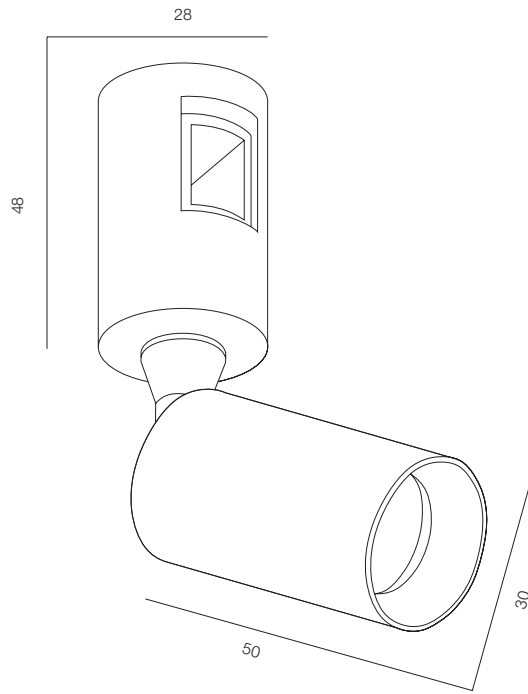

AUROOM TURN LOCUS 30