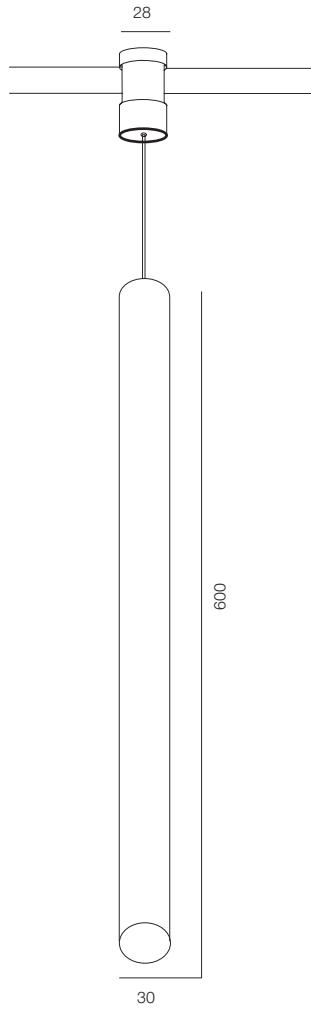

AUROOM LOCUS PDNT 600