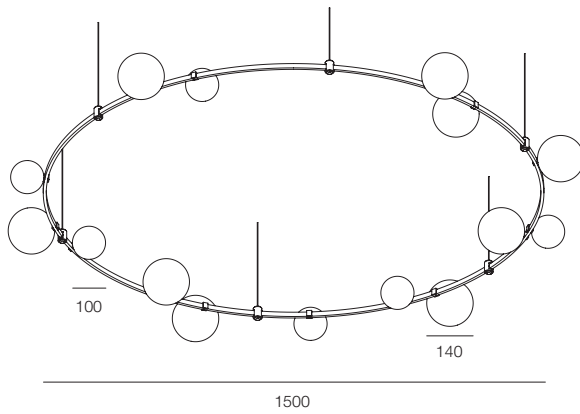

FINISHES: 100% BRASS (gold, black, pink, platinum)

AUROOM ROUND BUBBLE 88

AUROOM ROUND BUBBLE 120

AUROOM ROUND BUBBLE 150

AUROOM ROUND BUBBLE 180

AUROOM ROUND BUBBLE

POWER - 52W, 62W, 78W, 96W / ANGLE - FLOOD / CCT - 2700K / CRI>97 Ra (R9>90) / COMFORT - UGR <19 / IP40 / 48V / CONTROL - DIM DALI / WARRANTY - 5 YEARS