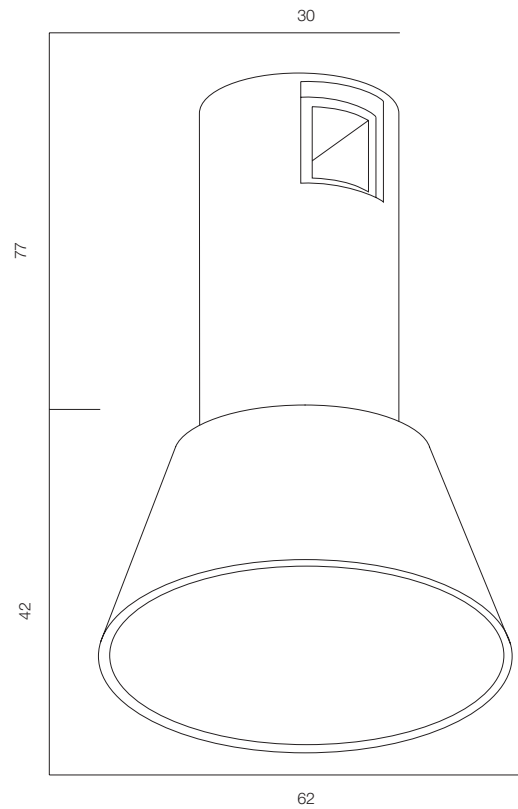

AUROOM CONUS 4W

AUROOM CONUS

POWER - 4W / OPTIC - MEDIUM / CCT - 2700K / CRI>97 Ra (R9>90) / COMFORT - UGR <19 /
IP40 / 48V / CONTROL - DIM DALI / WARRANTY - 5 YEARS

FINISHES: 100% BRASS (gold, black, pink, platinum)