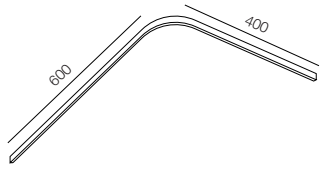

AUR ROUND CORNER