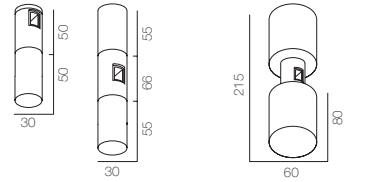

AUR DRUM DUO

AUR TUBE