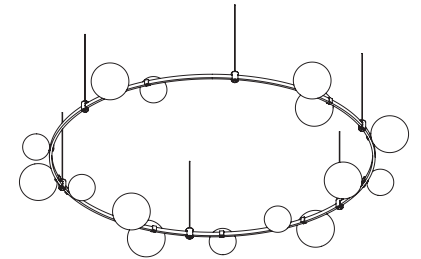

12 AUR TUBE DUO V.2

12 AUR TUBE DUO V.1

12 AUR DRUM DUO

AUR BUBBLE

AUR FREELIGHT V.1

AUR FREELIGHT V.2

12 AUR TUBE DUO + 6 AUR LOCUS PDNT

AUR TRACK ROUND 1500