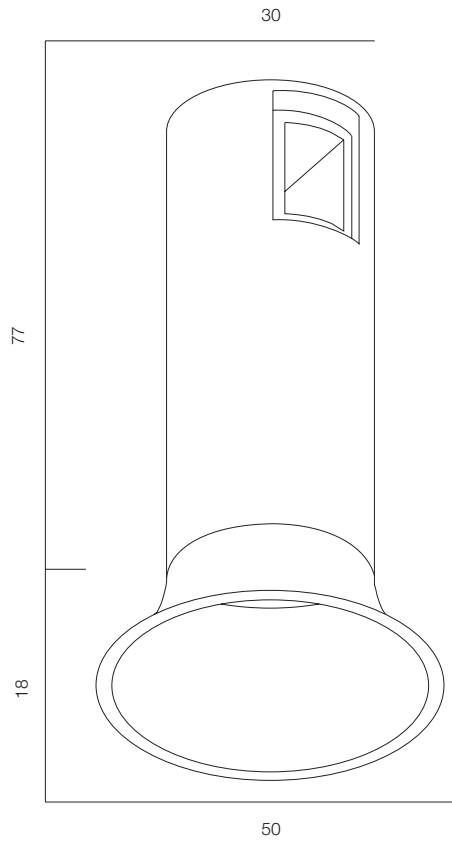

AUROOM JAZZ 4W

AUROOM JAZZ

POWER - 4W / OPTIC - MEDIUM / CCT - 2700K / CRI>97 Ra (R9>90) / COMFORT - UGR <19 /
IP40 / 48V / CONTROL - DIM DALI / WARRANTY - 5 YEARS

FINISHES: 100% BRASS (gold, black, pink, platinum)