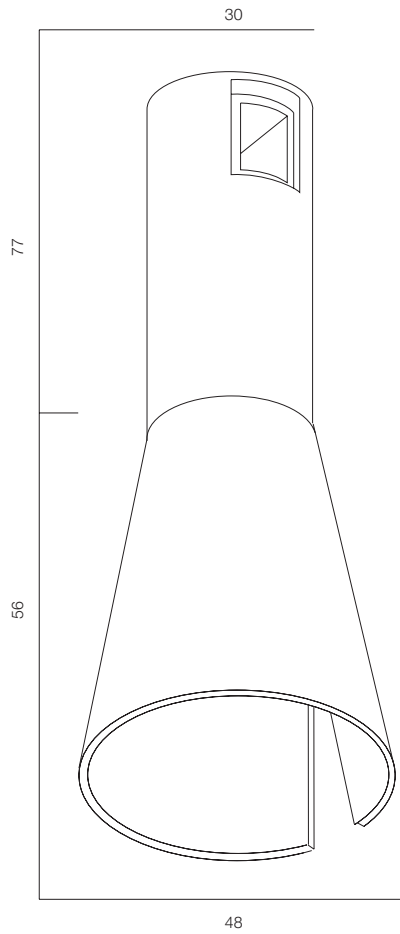

AUROOM CONUS CUT 4W

AUROOM CONUS CUT

POWER - 4W / OPTIC - MEDIUM / CCT - 2700K / CRI>97 Ra (R9>90) / COMFORT - UGR <19 / IP40 / 48V / CONTROL - DIM DALI / WARRANTY - 5 YEARS

FINISHES: 100% BRASS (gold, black, pink, platinum)