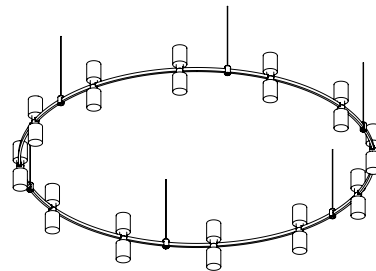

12 AUR DRUM DUO