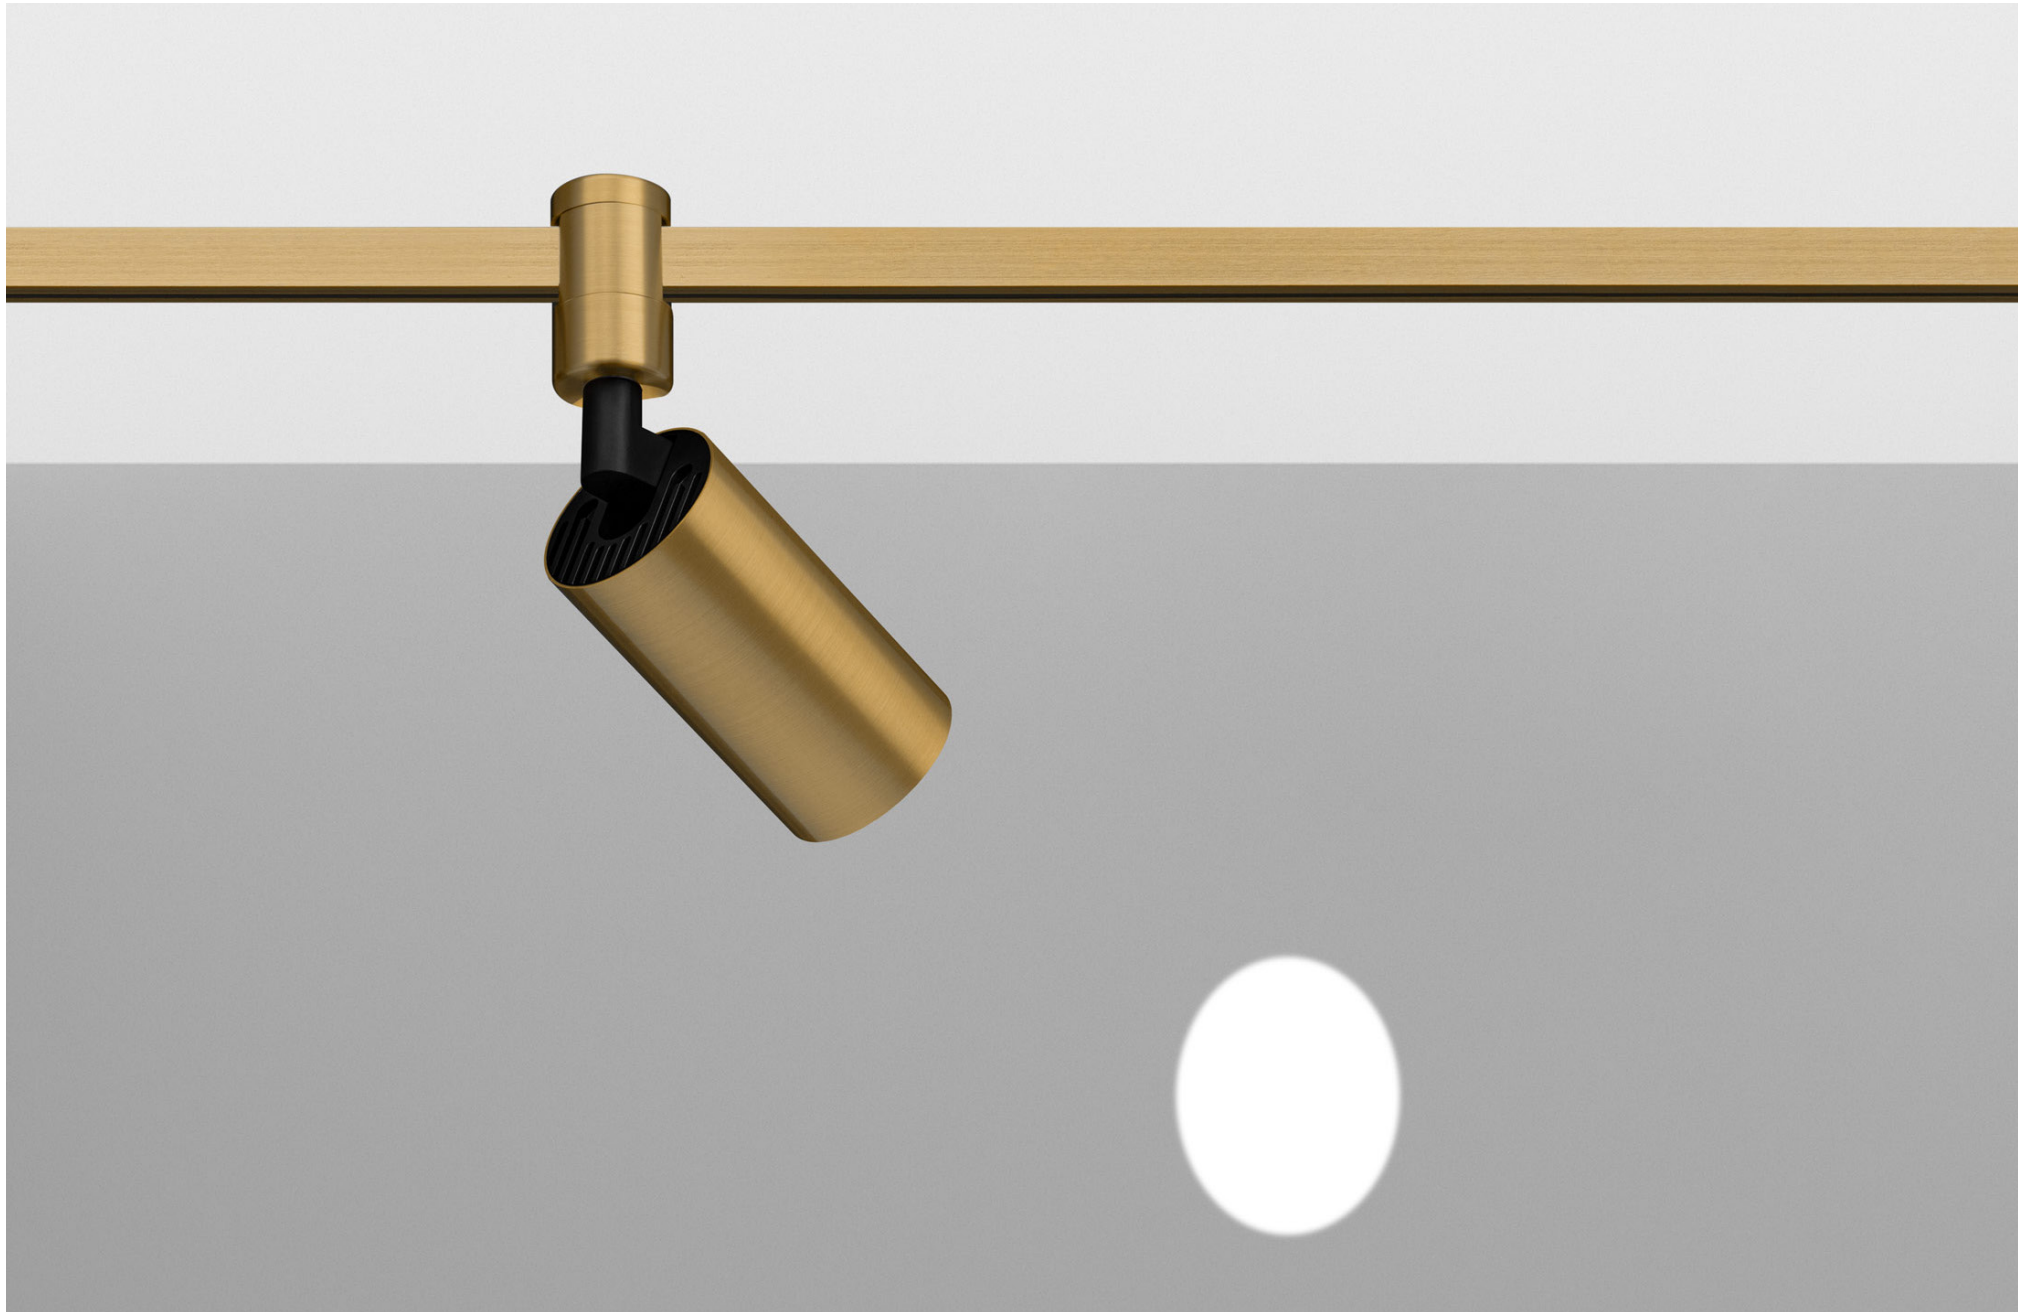

FINISHES: 100% BRASS (gold, black, pink, platinum)

AUROOM LOCUS TURN SUPER SPOT 48

AUROOM LOCUS TURN SUPER SPOT

POWER - 4W, 10W / OPTIC - SUPER SPOT / CCT - 2200K / CRI>97 Ra (R9>90) / COMFORT - UGR <19 / IP40 / 48V / CONTROL - DIM DALI / WARRANTY - 5 YEARS