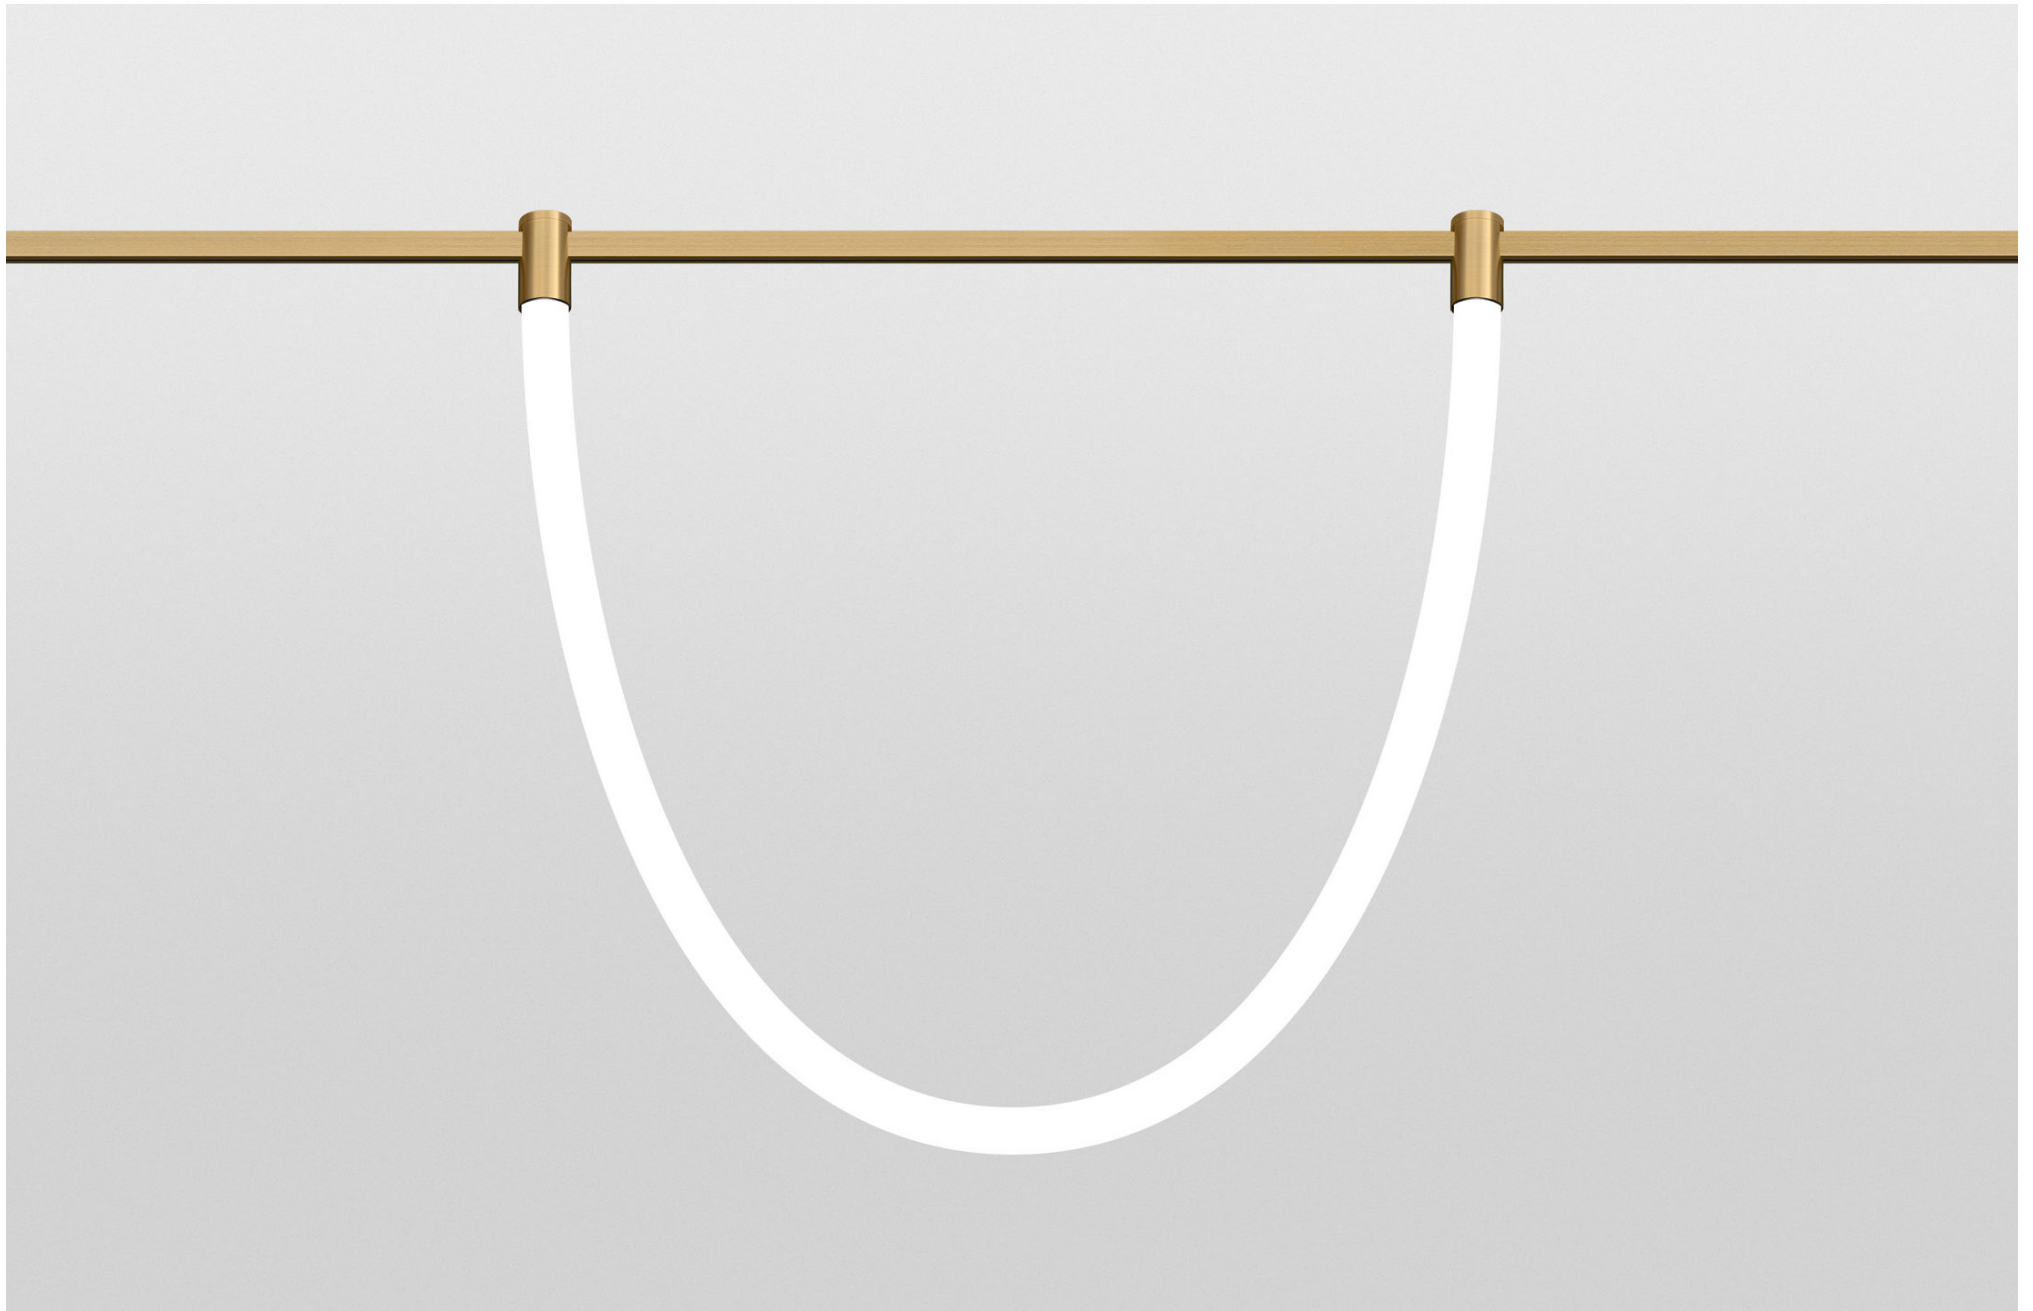

FINISHES: 100% BRASS (gold, black, pink, platinum)

AUROOM FREELIGHT 2000

AUROOM FREELIGHT 3000

AUROOM FREELIGHT 5000

AUROOM FREELIGHT

POWER - 32W, 48W, 80W / ANGLE - FLOOD / CCT - 2700K / CRI>97 Ra (R9>90) / COMFORT - UGR <19 / IP40 / 48V / CONTROL - DIM DALI / WARRANTY - 5 YEARS