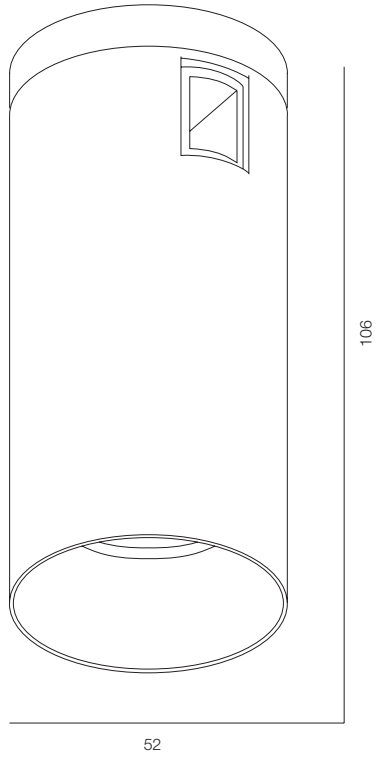

Track 1500mm
Fasterner Aur con Base 200
Power Aur power base
Finishing 100% Brass – Gold, Platinum, Black

15 AUR LOCUS

12 AUR DRUM DUO

AUR FREELIGHT V.3

AUROOM LOCUS 30

AUROOM LOCUS 52

AUROOM LOCUS

POWER - 4W, 10W / OPTIC - MEDIUM / CCT - 2700K / CRI>97 Ra (R9>90) / COMFORT - UGR <19 / IP40 / 48V / CONTROL - DIM DALI / WARRANTY - 5 YEARS