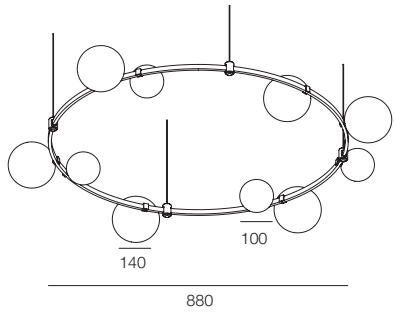

AUROOM ROUND BUBBLE 88