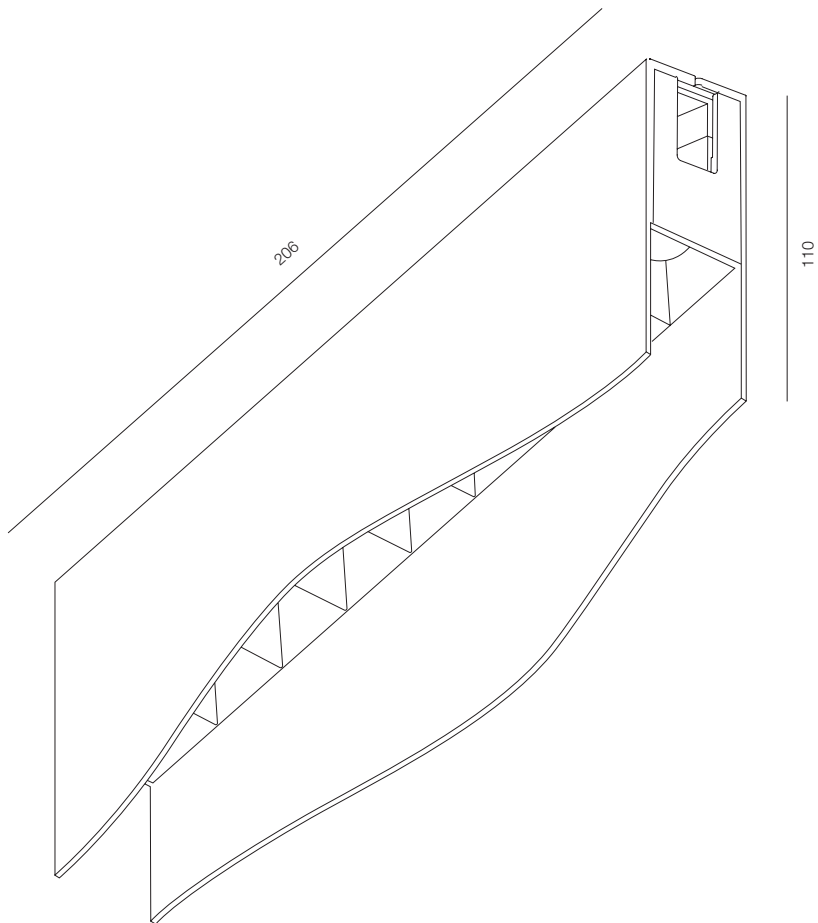

AUROOM LIPS 10W

AUROOM LIPS

POWER - 10W / OPTIC - MEDIUM / CCT - 2700K / CRI>97 Ra (R9>90) / COMFORT - UGR <19 / IP40 / 48V / CONTROL - DIM DALI / WARRANTY - 5 YEARS

FINISHES: 100% BRASS (gold, black, pink, platinum)