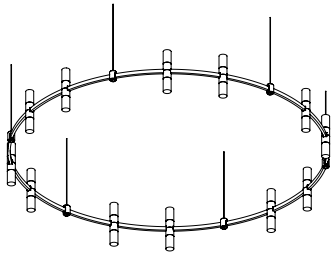

Track 1200mm
Fasterner Aur con Base 200
Power Aur power base
Finishing 100% Brass – Gold, Platinum, Black

12 AUR TUBE DUO V.2