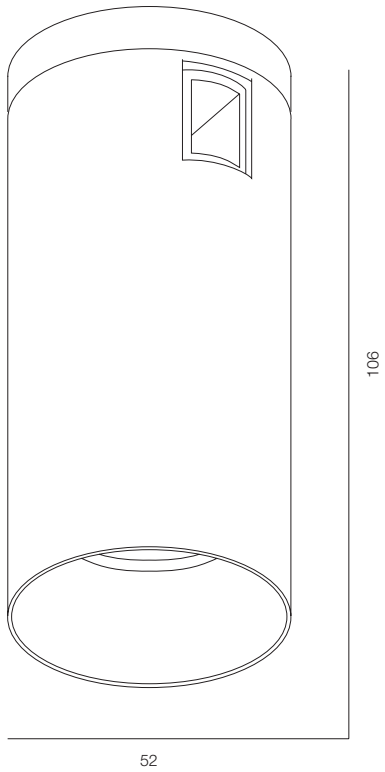

AUROOM LOCUS SUPER SPOT 52

AUROOM LOCUS SUPER SPOT

POWER - 4W / OPTIC - SUPER SPOT / CCT - 2200K / CRI>97 Ra (R9>90) / COMFORT - UGR <19 /
IP40 / 48V / CONTROL - DIM DALI / WARRANTY - 5 YEARS

FINISHES: 100% BRASS (gold, black, pink, platinum)