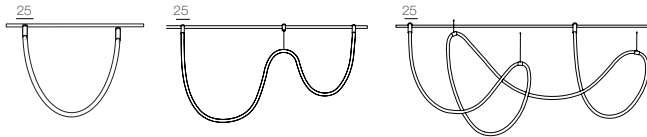

AUR FREELIGHT