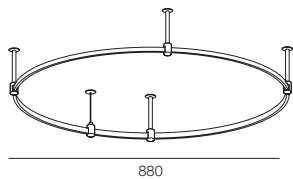

AUR TRACK ROUND 880

Track 880mm
Fasterner Aur con Base 100
Power Aur power base
Finishing 100% Brass – Gold, Platinum, Black

AUR TRACK ROUND 1800

Track 1800mm
Fasterner Aur con Base
Power Aur power base
Finishing 100% Brass – Gold, Platinum, Black

AUR TRACK ROUND 3000

Track 3000mm
Fasterner Aur con Base
Power Aur power base
Finishing 100% Brass – Gold, Platinum, Black

---

12 AUR SPHERA

---

6 AUR LOCUS PDNT 880