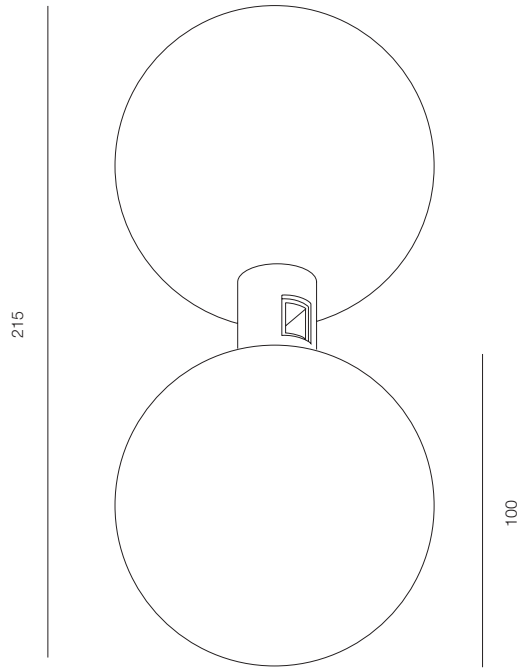

AUROOM SHAR DUO 215