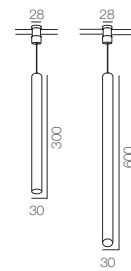

AUR LOCUS PDNT