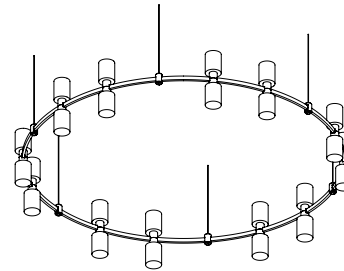

12 AUR DRUM DUO