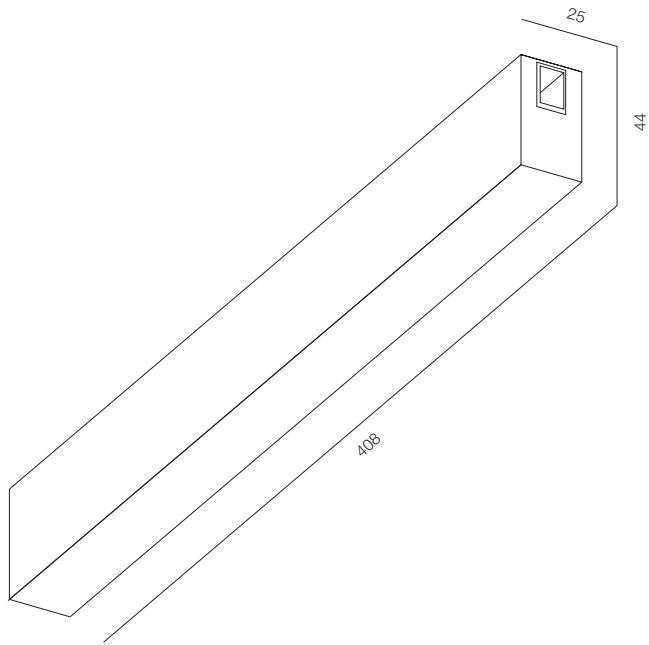

AUROOM LINE 400