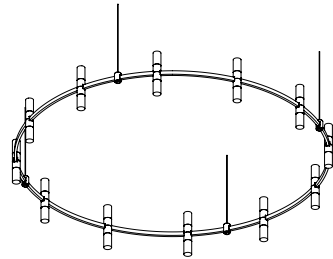

12 AUR TUBE DUO V.1