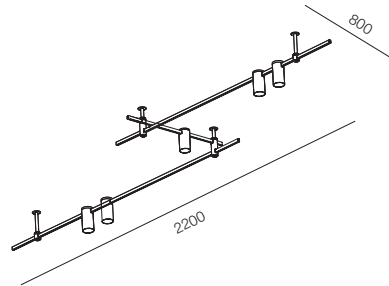

Track	1 Aur track 2500mm, 1 Aur track 1200 mm
Fasterner	2 Aur con base 100, 2 Aur con duo base 50
Power	1 Aur power base 50
Finishing	100% Brass – Gold, Platinum, Black

AUR THREE LINE 220

Track	1 Aur track 2500mm, 1 Aur track 1200 mm
Fasterner	2 Aur con base 100, 2 Aur con duo base 50
Power	1 Aur power base 100
Finishing	100% Brass – Gold, Platinum, Black