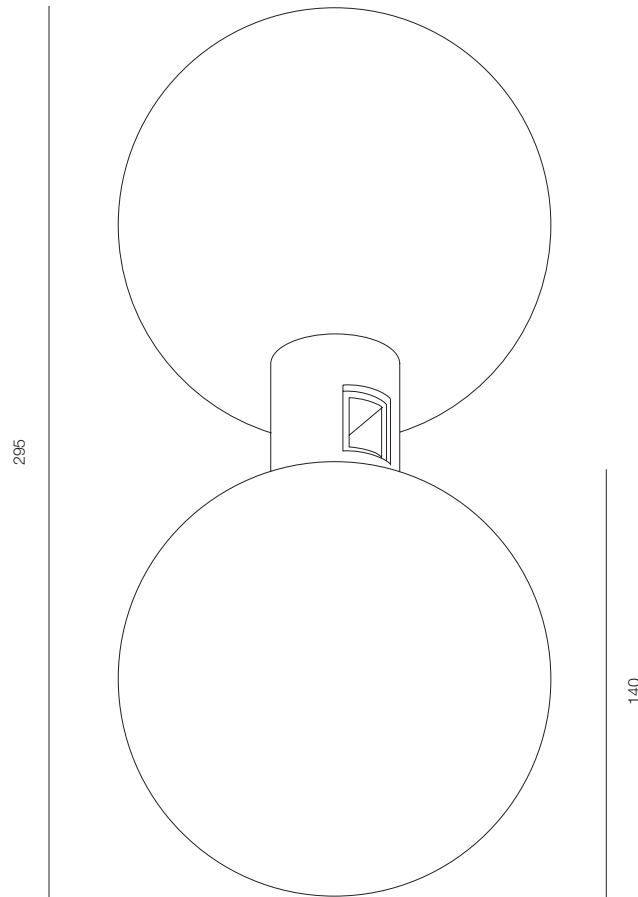

FINISHES: 100% BRASS (gold, black, pink, platinum)

AUROOM SHAR DUO 215

AUROOM SHAR DUO 295

AUROOM SHAR DUO

POWER - 6W, 12W / ANGLE - FLOOD / CCT - 2700K / CRI>97 Ra (R9>90) / COMFORT - UGR <19 / IP40 / 48V / CONTROL - DIM DALI / WARRANTY - 5 YEARS