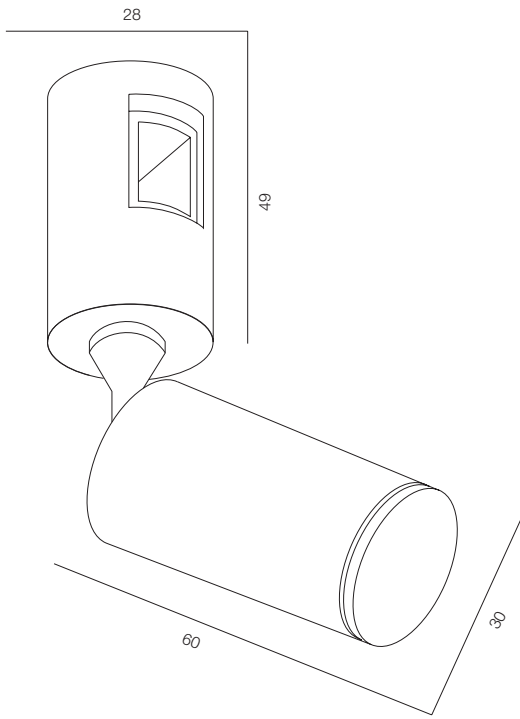

AUROOM LOCUS TURN PRO 30