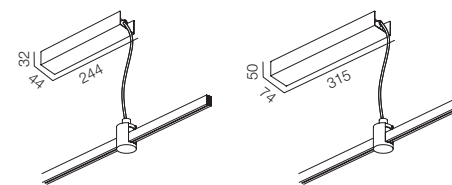

AUR DRIVER BASE

БЛОКИ ПИТАНИЯ

AUR POWER SUPPLY

AUR POWER BOX