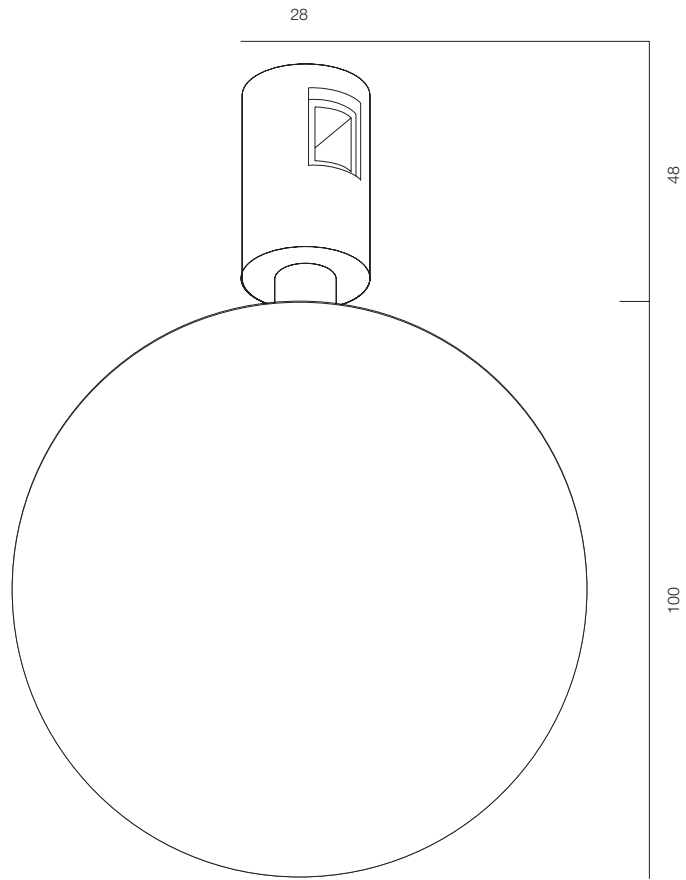

AUROOM SHAR 100

AUROOM SHAR

POWER - 14W / ANGLE - FLOOD / CCT - 2700K / CRI>97 Ra (R9>90) / COMFORT - UGR <19 / IP40 / 48V / CONTROL - DIM DALI / WARRANTY - 5 YEARS

FINISHES: 100% BRASS (gold, black, pink, platinum)