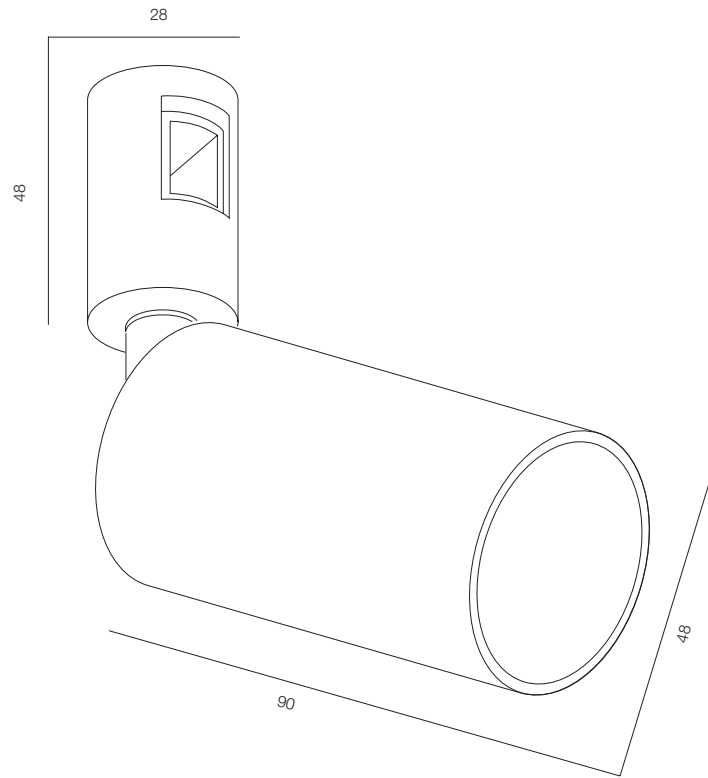

AUROOM TURN LOCUS 48

AUROOM LOCUS TURN

POWER - 4W, 10W / OPTIC - MEDIUM / CCT - 2700K / CRI>97 Ra (R9>90) / COMFORT - UGR <19 / IP40 / 48V / CONTROL - DIM DALI / WARRANTY - 5 YEARS

FINISHES: 100% BRASS (gold, black, pink, platinum)