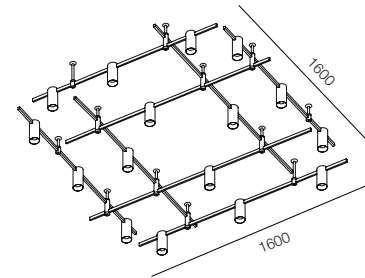

AUR SQUARE 220 + 16 AUR LOCUS

Track	4 Aur track 1600mm
Fasterner	4 Aur con duo base 200
Power	1 Aur power base
Finishing	100% Brass – Gold, Platinum, Black