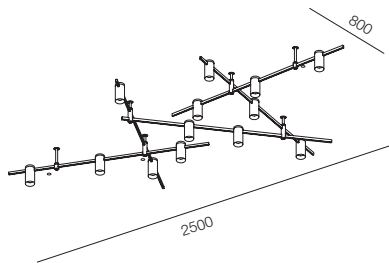

Track	1 Aur track 2500mm, 1 Aur track 1200 mm
Fasterner	2 Aur con base 100, 2 Aur con duo base 50
Power	1 Aur power base 50
Finishing	100% Brass – Gold, Platinum, Black

AUR THREE LINE 220

Track	1 Aur track 2500mm, 1 Aur track 1200 mm
Fasterner	2 Aur con base 100, 2 Aur con duo base 50
Power	1 Aur power base 100
Finishing	100% Brass – Gold, Platinum, Black