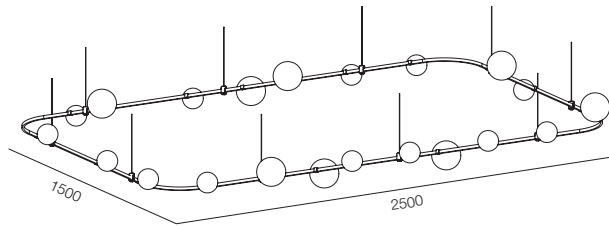

AUR ROUND CORNER SET

AUR BUBBLE 100 + AUR BUBBLE 140

Track	3 Aur track 2500mm, 4 Aur round corner,
Fasterner	8 Aur tros
Power	1 Aur power base, 1 Aur driver base
Finishing	100% Brass – Gold, Platinum, Black