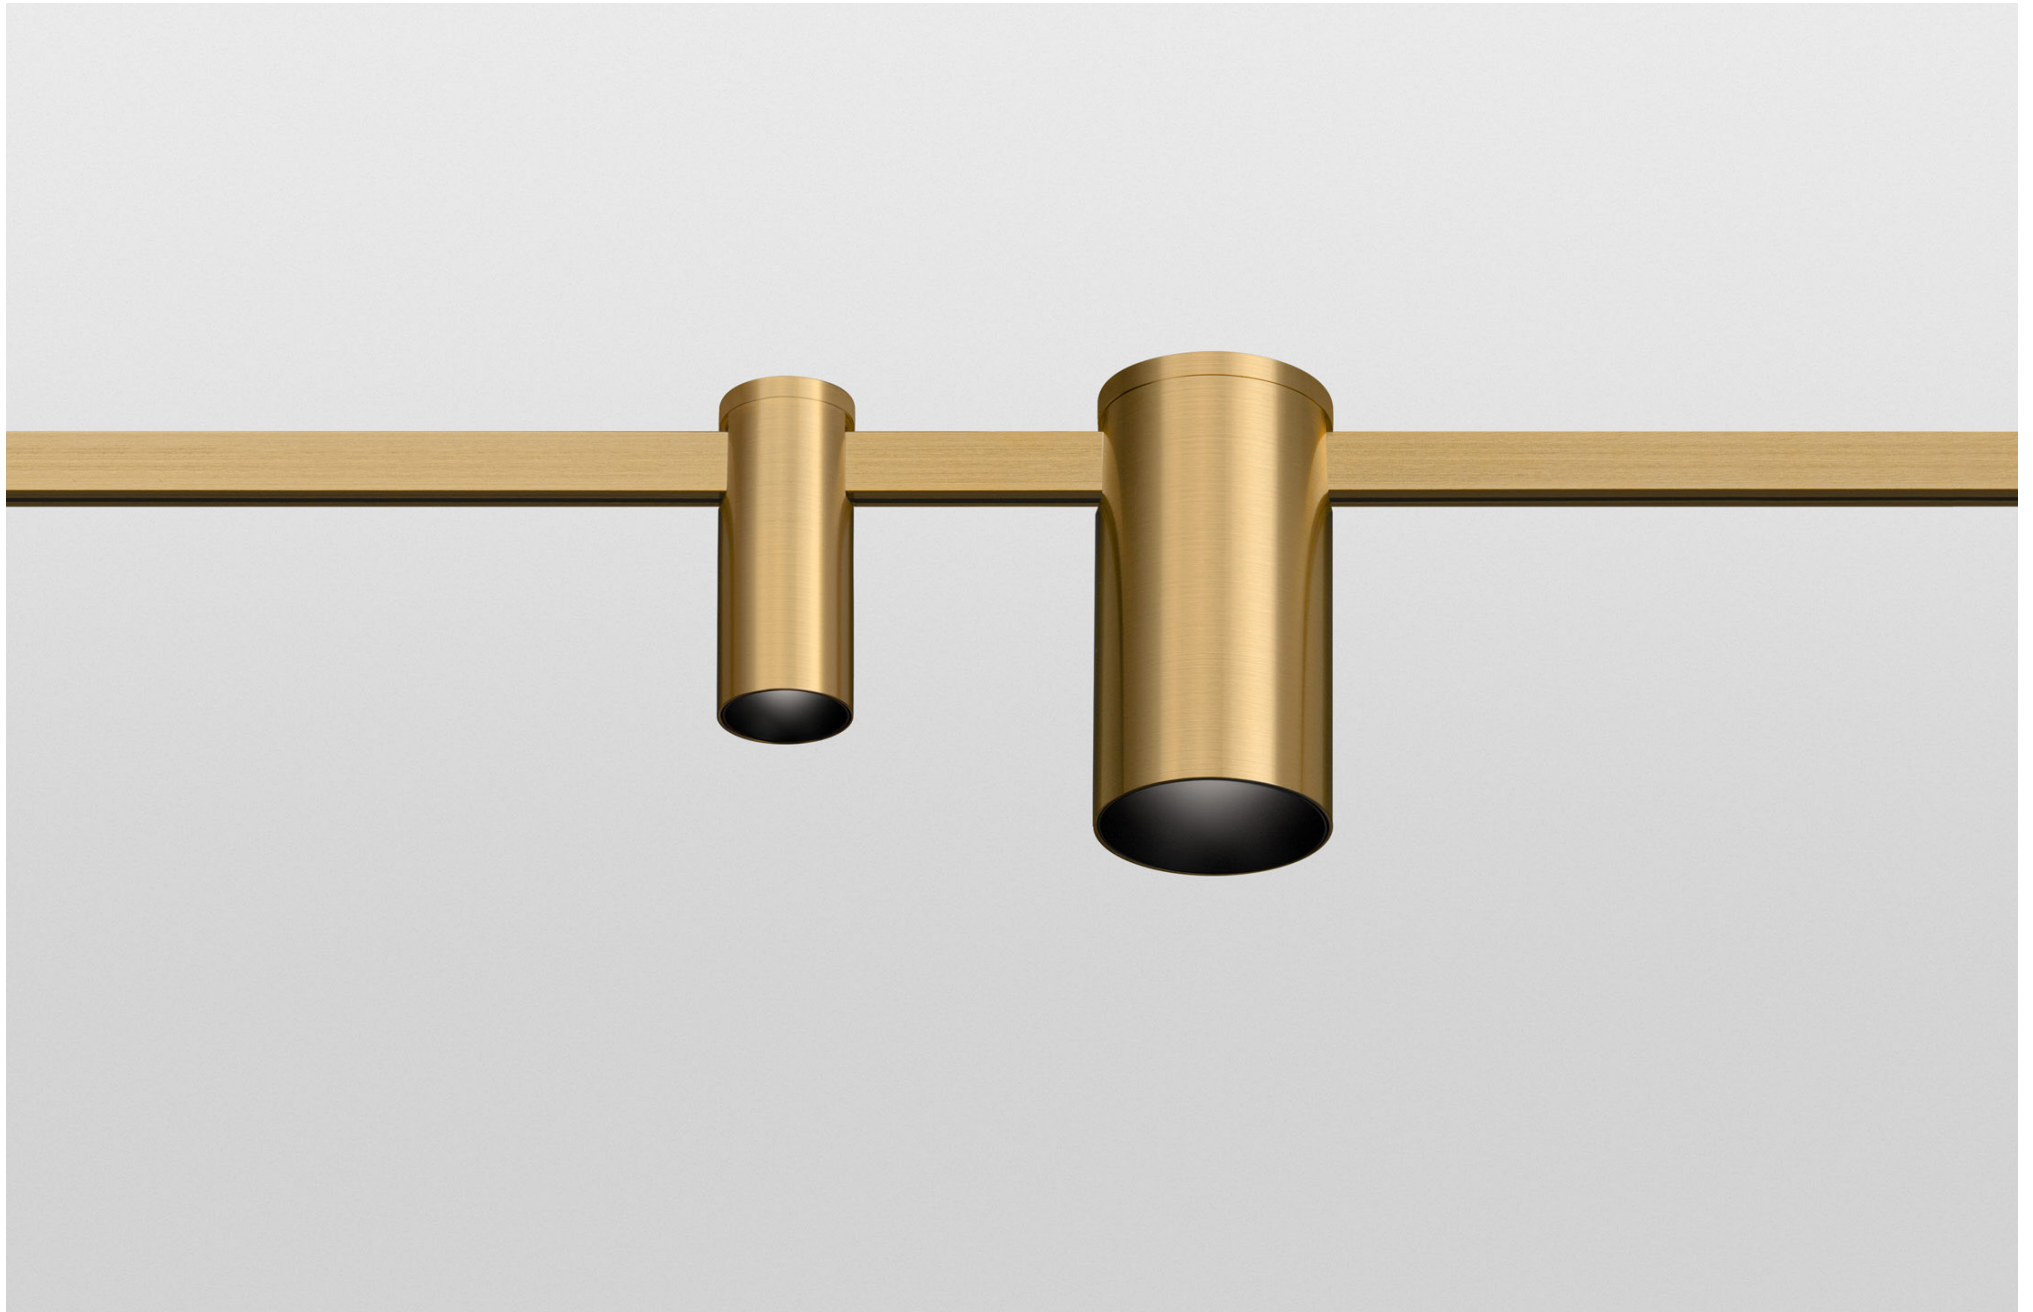

Track 1500mm
Fasterner Aur con Base 200
Power Aur power base
Finishing 100% Brass – Gold, Platinum, Black

15 AUR LOCUS

12 AUR DRUM DUO

AUR FREELIGHT V.3

AUROOM LOCUS 30

AUROOM LOCUS 52

AUROOM LOCUS

POWER - 4W, 10W / OPTIC - MEDIUM / CCT - 2700K / CRI>97 Ra (R9>90) / COMFORT - UGR <19 / IP40 / 48V / CONTROL - DIM DALI / WARRANTY - 5 YEARS