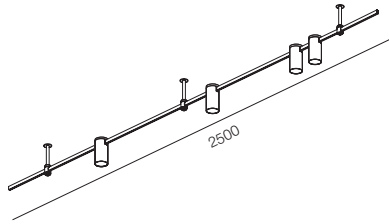

AUR LINE 2500

Track	1 Aur track 2500mm
Fasterner	2 Aur con base 100
Power	1 Aur power base 50
Finishing	100% Brass – Gold, Platinum, Black