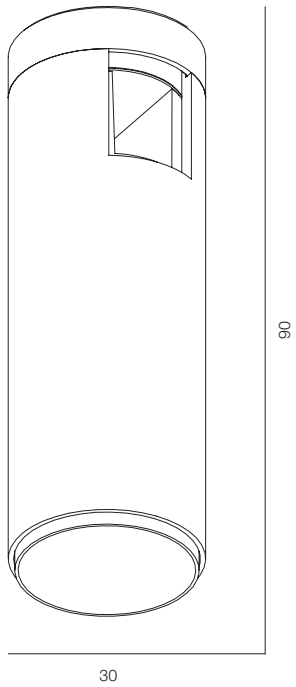

AUROOM LOCUS PRO 30