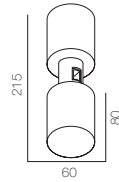

AUR DRUM DUO