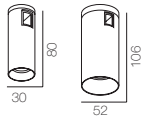

AUROOM LIGHTING

AUR LOCUS