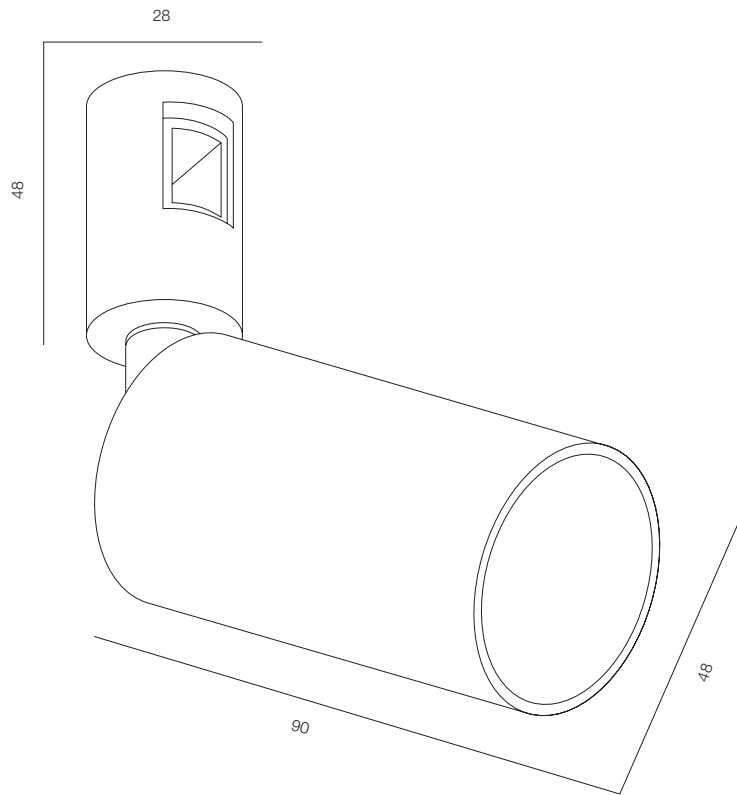

AUROOM LOCUS FITO 48

AUROOM LOCUS FITO

POWER - 10W / OPTIC - MEDIUM / CCT - FITO / COMFORT - UGR <19 /
IP40 / 48V / CONTROL - DIM DALI / WARRANTY - 5 YEARS

FINISHES: 100% BRASS (gold, black)