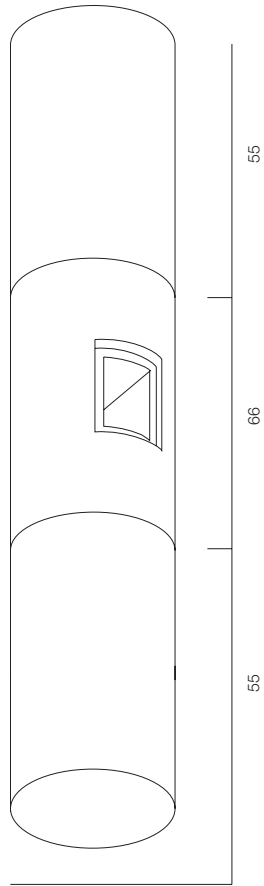

30

AUROOM TUBE DUO 10W

AUROOM TUBE

POWER - 4W, 8W / ANGLE - FLOOD / CCT - 2700K / CRI>97 Ra (R9>90) / COMFORT - UGR <19 / IP40 / 48V / CONTROL - DIM DALI / WARRANTY - 5 YEARS

FINISHES: 100% BRASS (gold, black, pink, platinum)