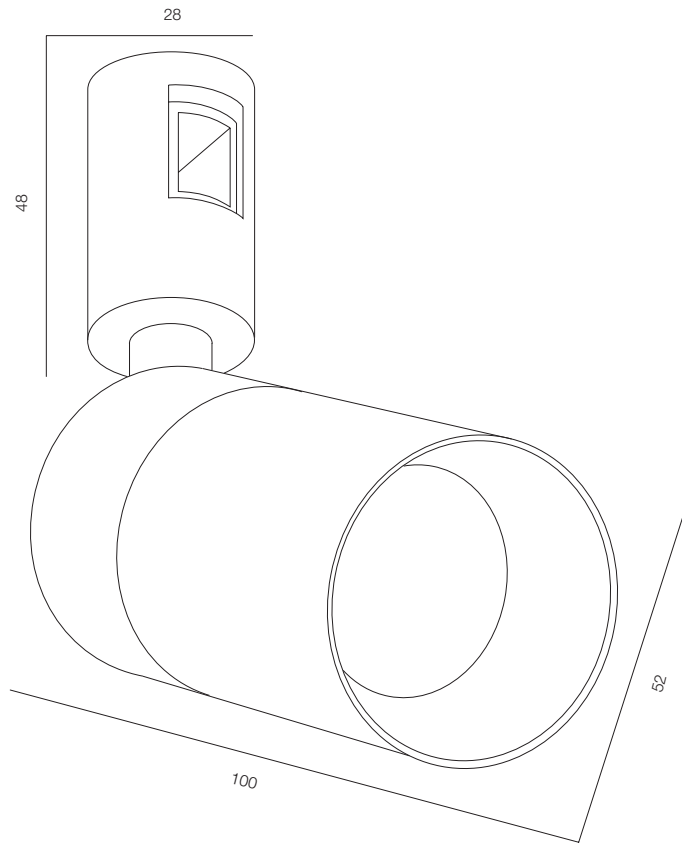

AUROOM LOCUS TURN SUPERZOOM 52

AUROOM LOCUS TURN SUPERZOOM

POWER - 10W / OPTIC - ZOOM / CCT - 2200K, 2700K / CRI>97 Ra (R9>90) / COMFORT - UGR <19 / IP40 / 48V / CONTROL - DIM DALI / WARRANTY - 5 YEARS

FINISHES: 100% BRASS (gold, black, pink, platinum)