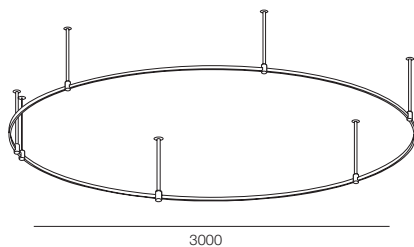

AUR TRACK ROUND 880

Track 880mm
Fasterner Aur con Base 100
Power Aur power base
Finishing 100% Brass – Gold, Platinum, Black

AUR TRACK ROUND 1800

Track 1800mm
Fasterner Aur con Base
Power Aur power base
Finishing 100% Brass – Gold, Platinum, Black

AUR TRACK ROUND 3000

Track 3000mm
Fasterner Aur con Base
Power Aur power base
Finishing 100% Brass – Gold, Platinum, Black

---

12 AUR SPHERA

---

6 AUR LOCUS PDNT 880