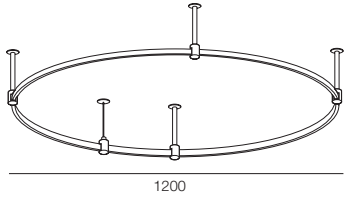

AUR TRACK ROUND 3000

Track 3000mm
Fasterner Aur con Base
Power Aur power base
Finishing 100% Brass – Gold, Platinum, Black

12 AUR SPHERA

6 AUR LOCUS PDNT 880

AUR TRACK ROUND 1200

Track 1200mm
 Fasterner Aur con Base 200
 Power Aur power base
 Finishing 100% Brass – Gold, Platinum, Black