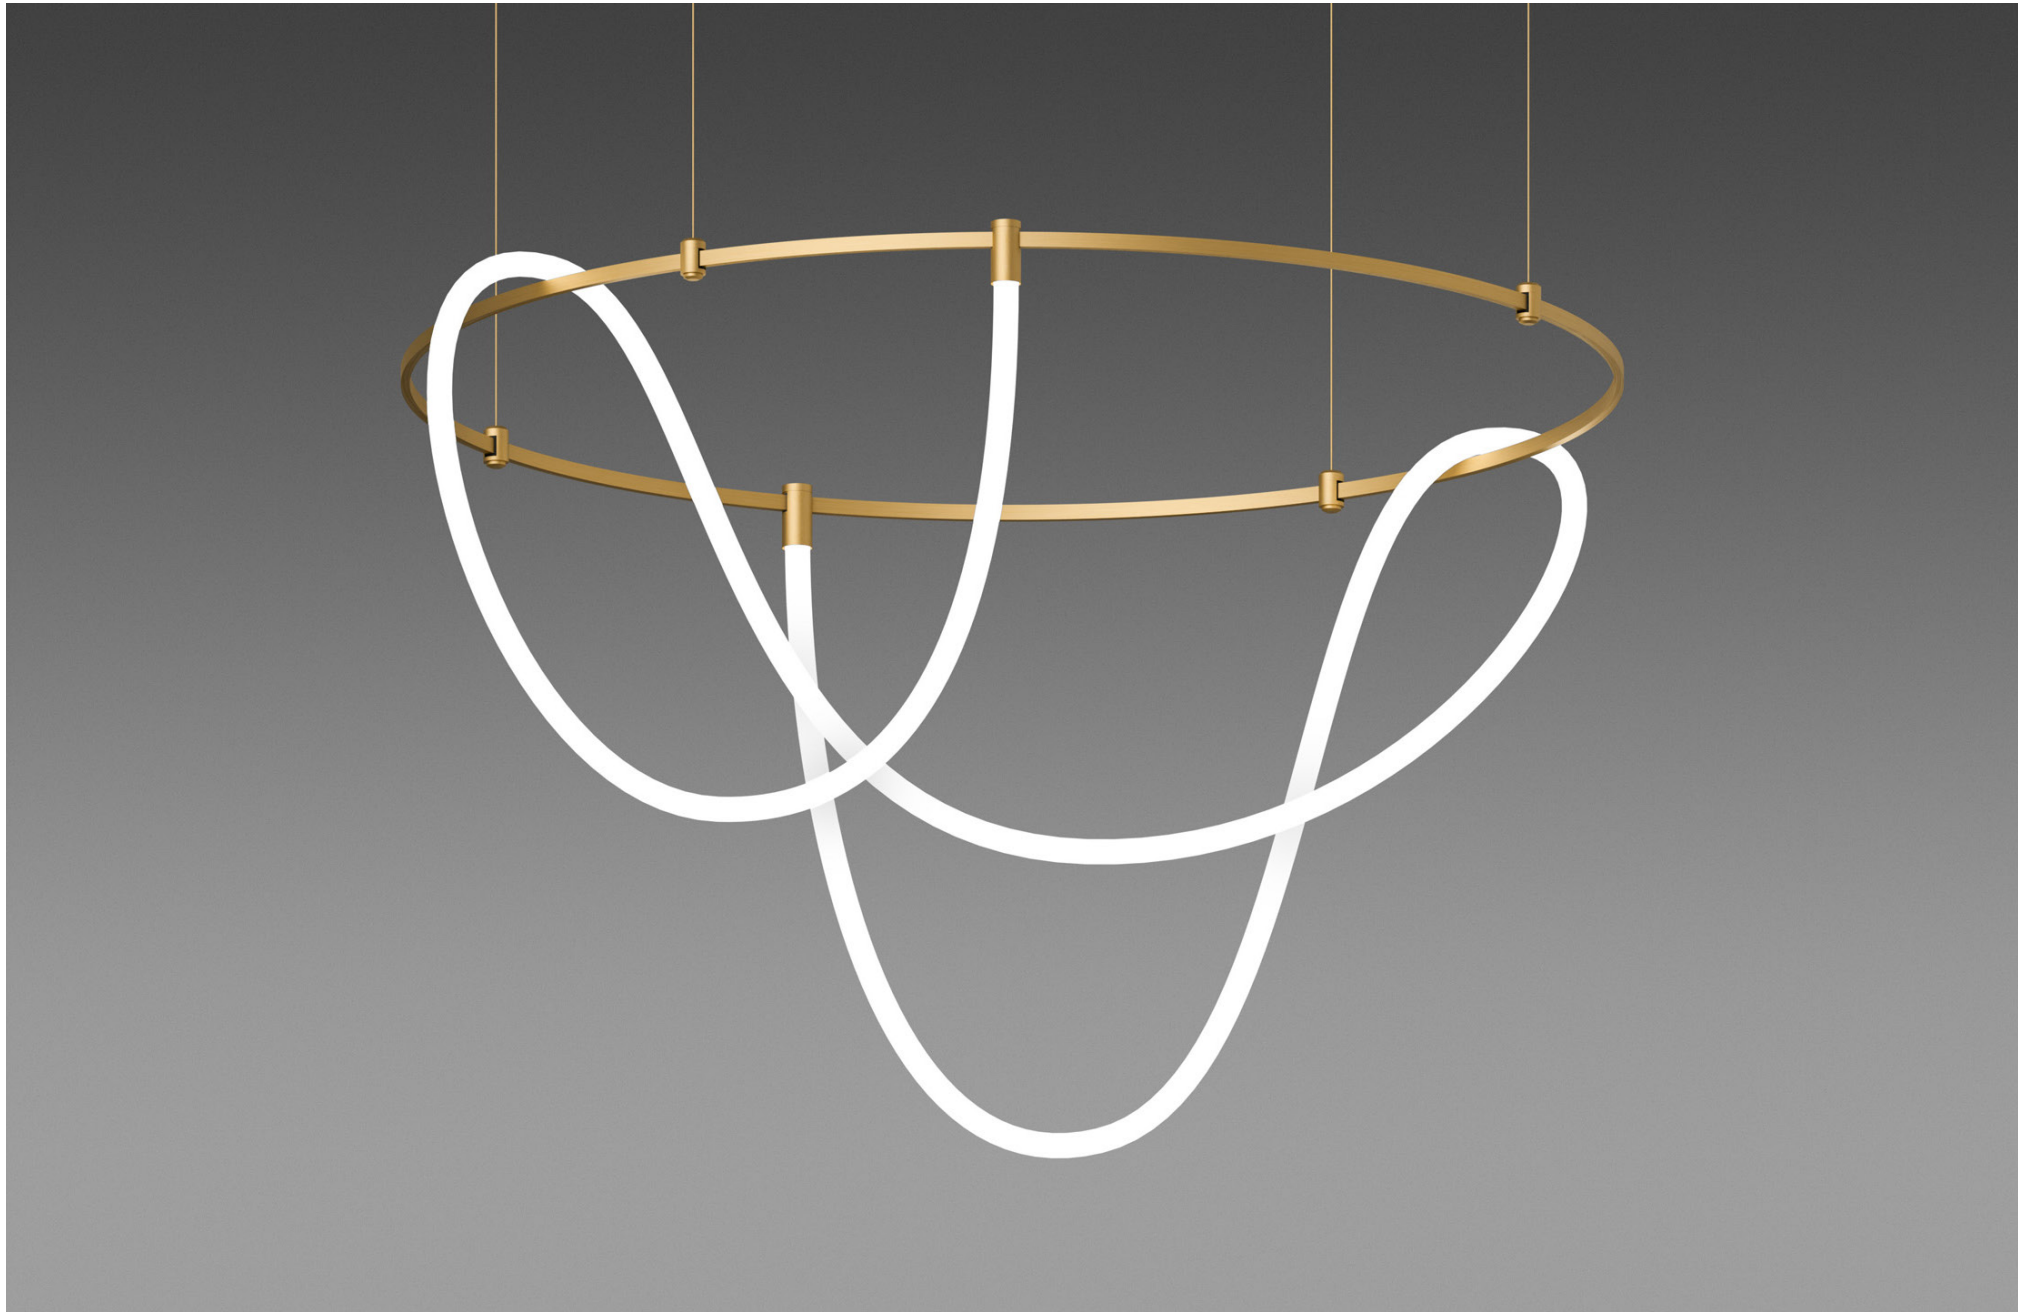

FINISHES: 100% BRASS (gold)

1200

AUROOM ROUND FREELIGHT 65W 120

1500

AUROOM ROUND FREELIGHT 98W 150

1500

AUROOM ROUND FREELIGHT 110W 150

AUROOM ROUND FREELIGHT