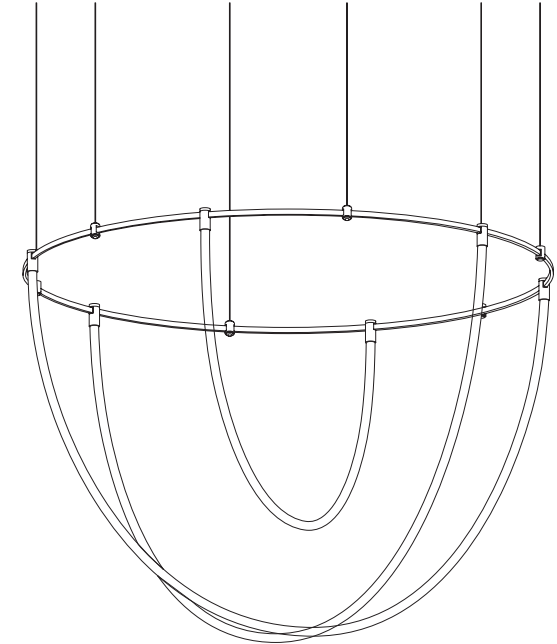

FINISHES: 100% BRASS (gold)

1200

AUROOM ROUND FREELIGHT 65W 120

1500

AUROOM ROUND FREELIGHT 98W 150

1500

AUROOM ROUND FREELIGHT 110W 150

AUROOM ROUND FREELIGHT