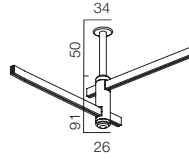

AUR CON DUO BASE 50