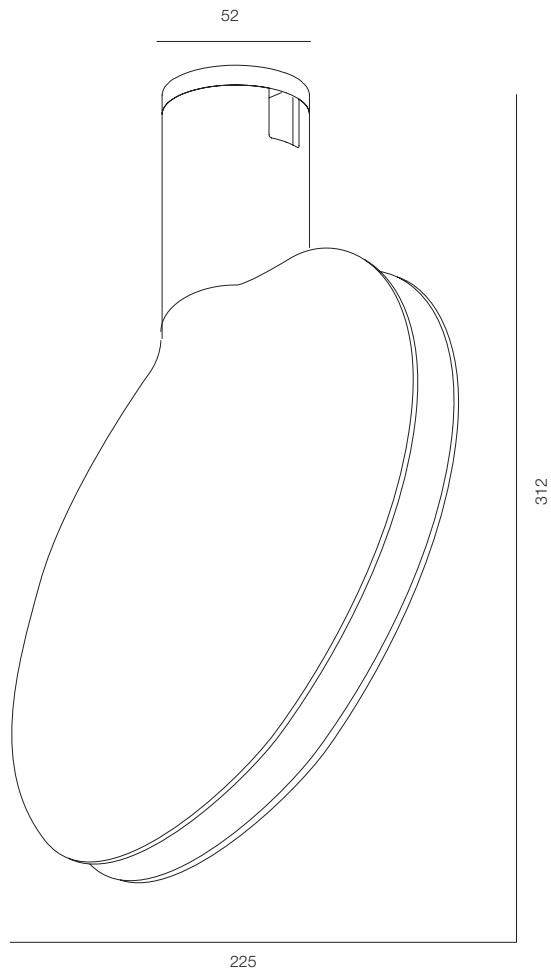

AUROOM RACKET 10W

AUROOM RACKET

POWER - 10W / OPTIC - MEDIUM / CCT - 2700K / CRI>97 Ra (R9>90) / COMFORT - UGR <19 / IP40 / 48V / CONTROL - DIM DALI / WARRANTY - 5 YEARS

FINISHES: 100% BRASS (black, pink)