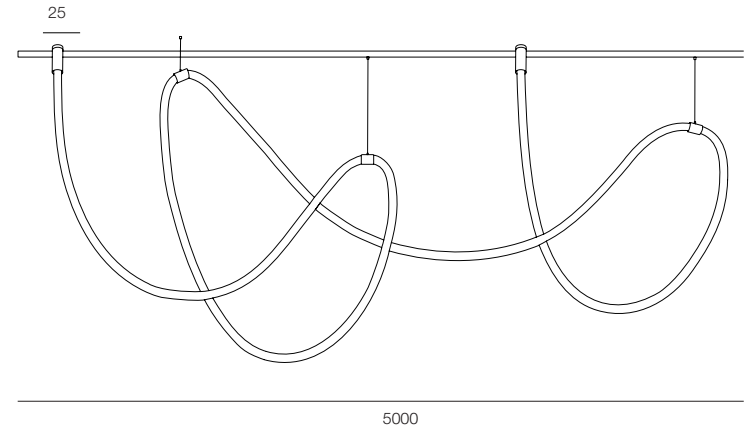

AUROOM FREELIGHT 5000

AUROOM FREELIGHT

POWER - 32W, 48W, 80W / ANGLE - FLOOD / CCT - 2700K / CRI>97 Ra (R9>90) / COMFORT - UGR <19 / IP40 / 48V / CONTROL - DIM DALI / WARRANTY - 5 YEARS

FINISHES: 100% BRASS (gold, black, pink, platinum)