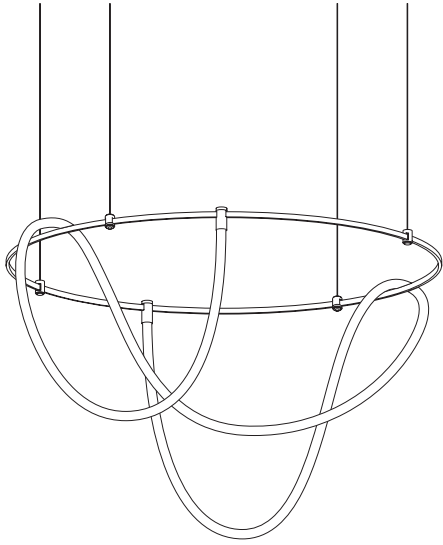

1200

AUROOM ROUND FREELIGHT 65W 120