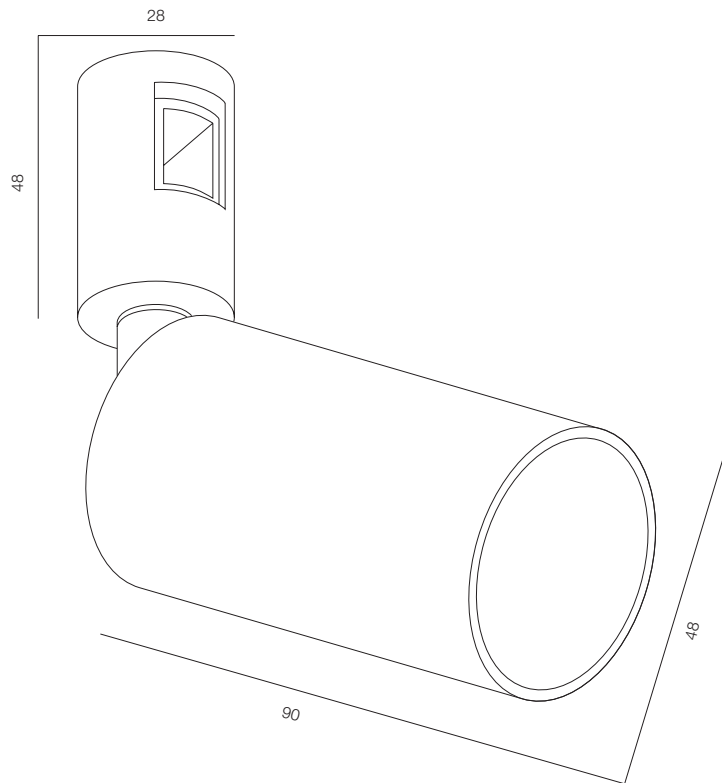

FINISHES: 100% BRASS (gold, black, pink, platinum)

AUROOM LOCUS TURN SUPER SPOT 48

AUROOM LOCUS TURN SUPER SPOT

POWER - 4W, 10W / OPTIC - SUPER SPOT / CCT - 2200K / CRI>97 Ra (R9>90) / COMFORT - UGR <19 / IP40 / 48V / CONTROL - DIM DALI / WARRANTY - 5 YEARS