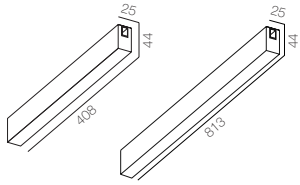

AUROOM LIGHTING

AUR LINE