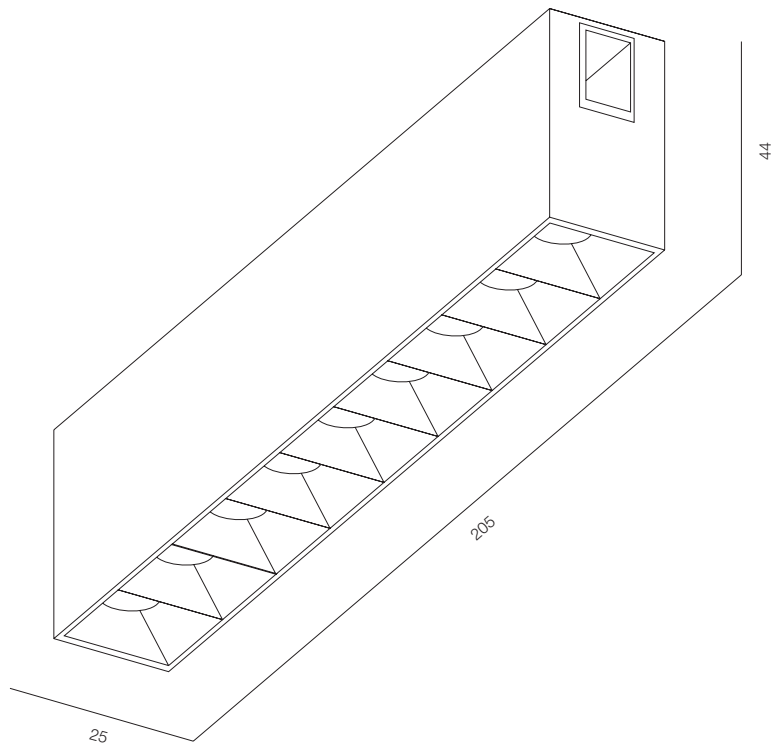

FINISHES: 100% BRASS (gold, black)

AUROOM LINE SPOT 205

AUROOM LINE SPOT

POWER - 10W / OPTIC - MEDIUM / CCT - 2700K / CRI>97 Ra (R9>90) / COMFORT - UGR <19 / IP40 / 48V / CONTROL - DIM DALI / WARRANTY - 5 YEARS