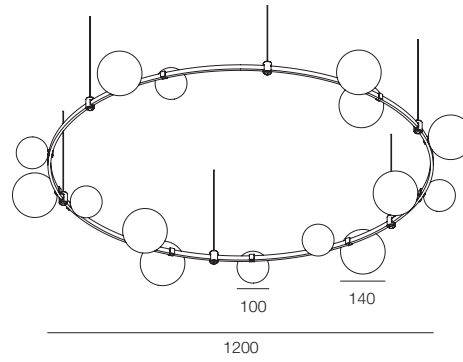

FINISHES: 100% BRASS (gold, black, pink, platinum)

AUROOM ROUND BUBBLE 88

AUROOM ROUND BUBBLE 120

AUROOM ROUND BUBBLE 150

AUROOM ROUND BUBBLE 180

AUROOM ROUND BUBBLE

POWER - 52W, 62W, 78W, 96W / ANGLE - FLOOD / CCT - 2700K / CRI>97 Ra (R9>90) / COMFORT - UGR <19 / IP40 / 48V / CONTROL - DIM DALI / WARRANTY - 5 YEARS