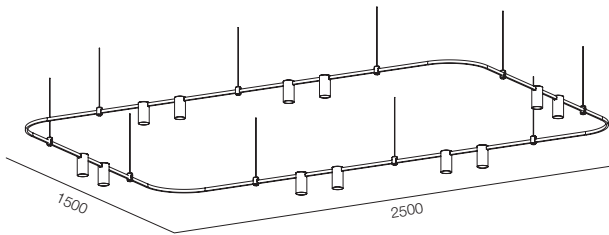

12 AUR LOCUS

Track	3 Aur track 2500mm, 4 Aur round corner,
Fasterner	8 Aur tros
Power	1 Aur power base, 1 Aur driver base
Finishing	100% Brass – Gold, Platinum, Black