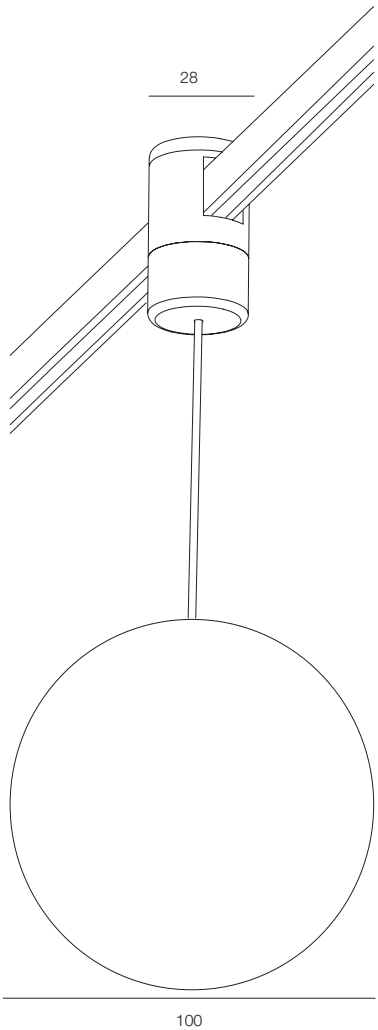

AUROOM SHAR SOFT PDNT 100

AUROOM SHAR SOFT PDNT

POWER - 4W / OPTIC - SPOT / CCT - 2700K / CRI>97 Ra (R9>90) / COMFORT - UGR <19 / IP40 / 48V / CONTROL - DIM DALI / WARRANTY - 5 YEARS

FINISHES: 100% BRASS (gold, black, pink, platinum)