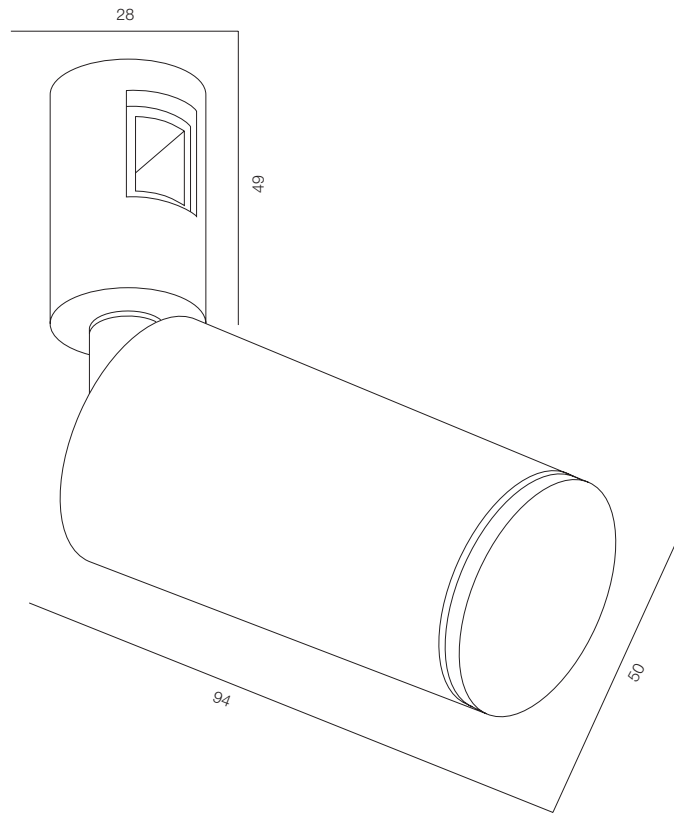

AUROOM LOCUS TURN PRO 52

AUROOM LOCUS TURN PRO

POWER - 4W, 10W / OPTIC - MEDIUM / CCT - 2700K / CRI>97 Ra (R9>90) / COMFORT - UGR <19 / IP40 / 48V / CONTROL - DIM DALI / WARRANTY - 5 YEARS

FINISHES: 100% BRASS (gold, black, platinum)