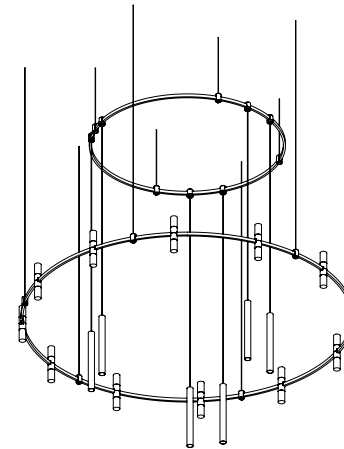

12 AUR TUBE DUO V.2

12 AUR TUBE DUO V.1

12 AUR DRUM DUO

AUR BUBBLE

AUR FREELIGHT V.1

AUR FREELIGHT V.2

12 AUR TUBE DUO + 6 AUR LOCUS PDNT

AUR TRACK ROUND 1500