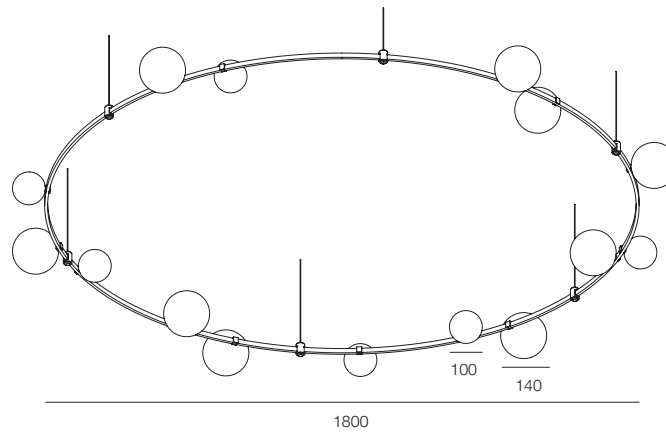

FINISHES: 100% BRASS (gold, black, pink, platinum)

AUROOM ROUND BUBBLE 88

AUROOM ROUND BUBBLE 120

AUROOM ROUND BUBBLE 150

AUROOM ROUND BUBBLE 180

AUROOM ROUND BUBBLE

POWER - 52W, 62W, 78W, 96W / ANGLE - FLOOD / CCT - 2700K / CRI>97 Ra (R9>90) / COMFORT - UGR <19 / IP40 / 48V / CONTROL - DIM DALI / WARRANTY - 5 YEARS