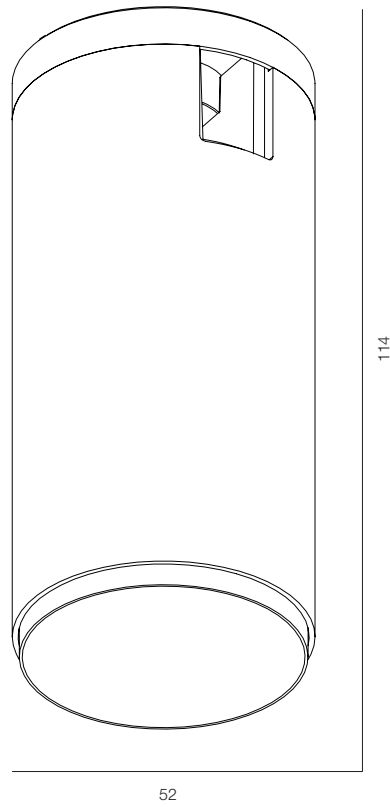

AUROOM LOCUS PRO 52

AUROOM LOCUS PRO

POWER - 4W, 10W / OPTIC - MEDIUM / CCT - 2700K / CRI>97 Ra (R9>90) / COMFORT - UGR <19 / IP40 / 48V / CONTROL - DIM DALI / WARRANTY - 5 YEARS

FINISHES: 100% BRASS (gold, black, platinum)