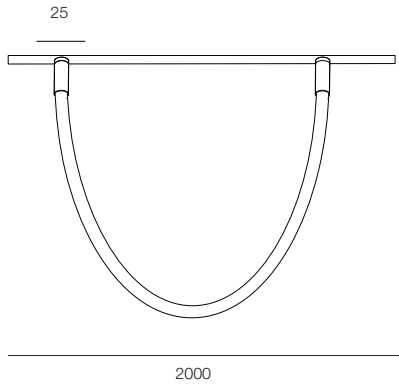

AUROOM FREELIGHT 2000