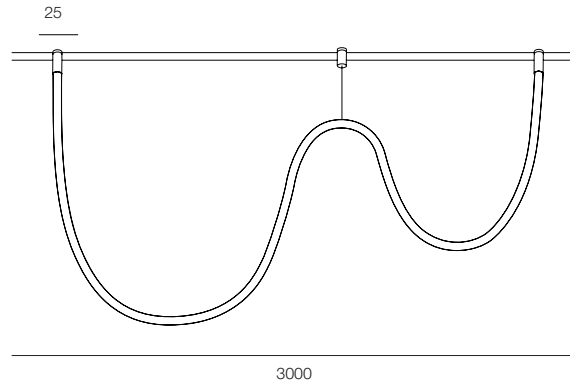

AUROOM FREELIGHT 3000