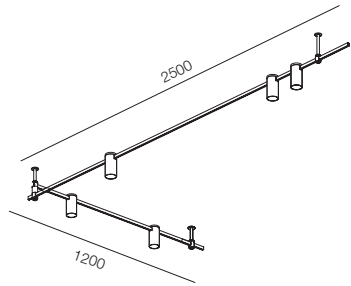

AUR CORNER 250

Track	1 Aur track 2500mm, 1 Aur track 1200 mm
Fasterner	2 Aur con base 100, 2 Aur con duo base 50
Power	1 Aur power base 50
Finishing	100% Brass – Gold, Platinum, Black