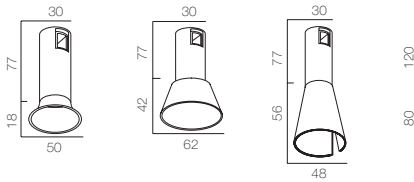

AUR X DIMA LOGINOFF