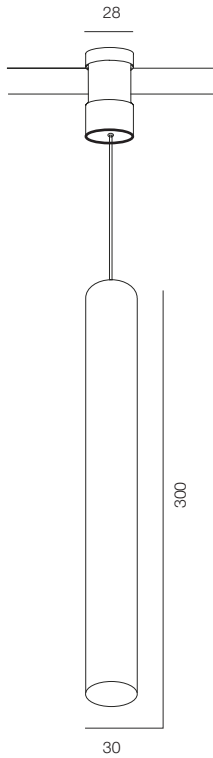

AUROOM LOCUS PDNT 300