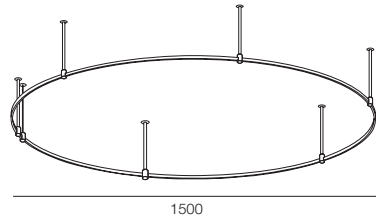

12 AUR TUBE DUO V.2

12 AUR TUBE DUO V.1

12 AUR DRUM DUO

AUR BUBBLE

AUR FREELIGHT V.1

AUR FREELIGHT V.2

12 AUR TUBE DUO + 6 AUR LOCUS PDNT

AUR TRACK ROUND 1500