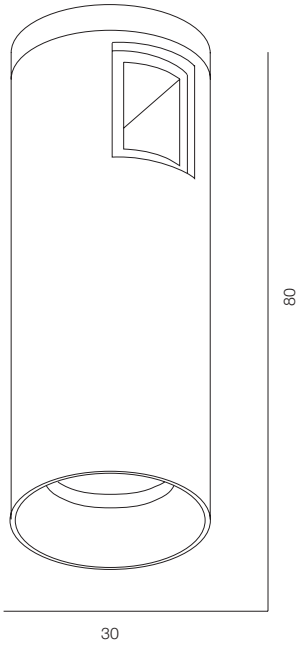

Track 1500mm
Fasterner Aur con Base 200
Power Aur power base
Finishing 100% Brass – Gold, Platinum, Black

15 AUR LOCUS

12 AUR DRUM DUO

AUR FREELIGHT V.3

AUROOM LOCUS 30

AUROOM LOCUS 52

AUROOM LOCUS

POWER - 4W, 10W / OPTIC - MEDIUM / CCT - 2700K / CRI>97 Ra (R9>90) / COMFORT - UGR <19 / IP40 / 48V / CONTROL - DIM DALI / WARRANTY - 5 YEARS