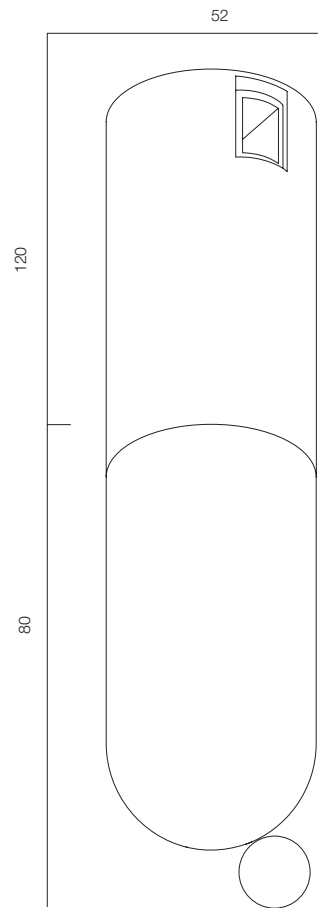

AUROOM CHANCE 10W

AUROOM CHANCE

POWER - 10W / ANGLE - FLOOD / CCT - 2700K / CRI>97 Ra (R9>90) / COMFORT - UGR <19 /
IP40 / 48V / CONTROL - DIM DALI / WARRANTY - 5 YEARS

FINISHES: 100% BRASS (gold, black, pink, platinum)