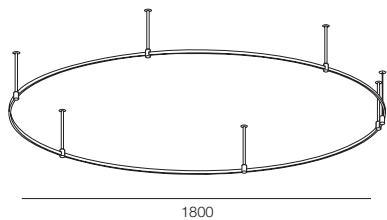

AUR TRACK ROUND 880

Track 880mm
Fasterner Aur con Base 100
Power Aur power base
Finishing 100% Brass – Gold, Platinum, Black

AUR TRACK ROUND 1800

Track 1800mm
Fasterner Aur con Base
Power Aur power base
Finishing 100% Brass – Gold, Platinum, Black