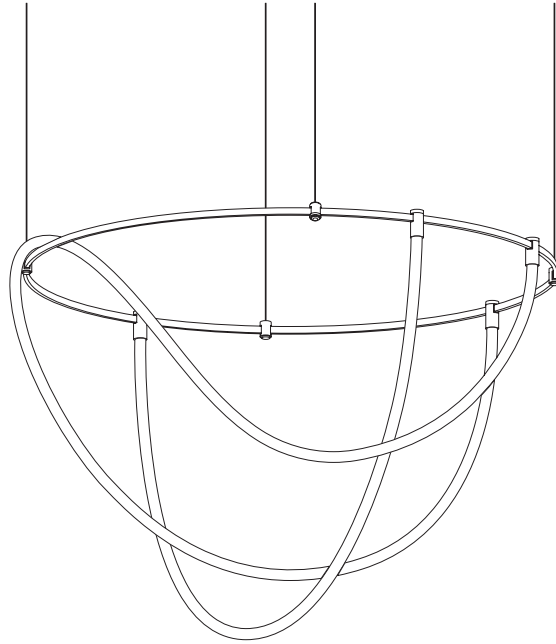

1500

AUROOM ROUND FREELIGHT 98W 150