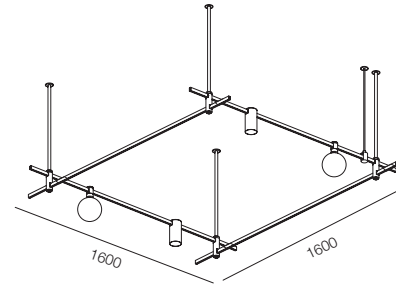

AUR SQUARE 160 + 2 AUR LOCUS, 2 AUR SHAR

Track	8 Aur track 1800mm
Fasterner	8 Aur con duo base 50, 2 Aur con base 100
Power	1 Aur con duo base 50
Finishing	100% Brass – Gold, Platinum, Black