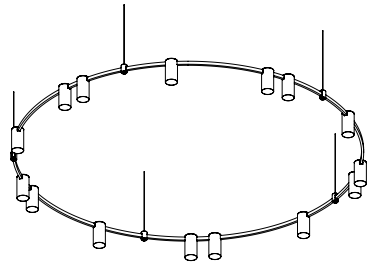

AUR TRACK ROUND 1500

Track 1500mm
Fasterner Aur con Base 200
Power Aur power base
Finishing 100% Brass – Gold, Platinum, Black

15 AUR LOCUS