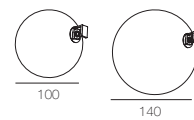

AUROOM LIGHTING

AUR BUBBLE