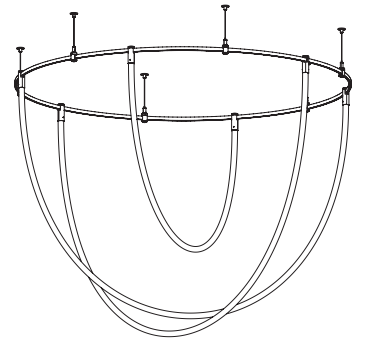

Track 1500mm
Fasterner Aur con Base 200
Power Aur power base
Finishing 100% Brass – Gold, Platinum, Black

15 AUR LOCUS

12 AUR DRUM DUO

AUR FREELIGHT V.3

AUROOM LOCUS 30

AUROOM LOCUS 52

AUROOM LOCUS

POWER - 4W, 10W / OPTIC - MEDIUM / CCT - 2700K / CRI>97 Ra (R9>90) / COMFORT - UGR <19 / IP40 / 48V / CONTROL - DIM DALI / WARRANTY - 5 YEARS