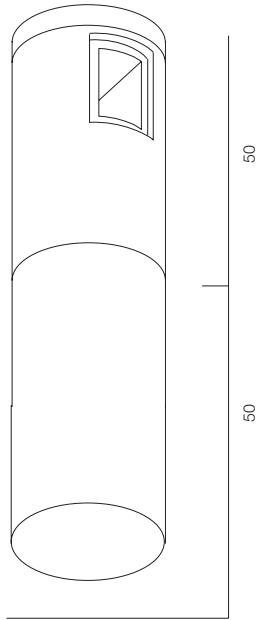

30

AUROOM TUBE 4W